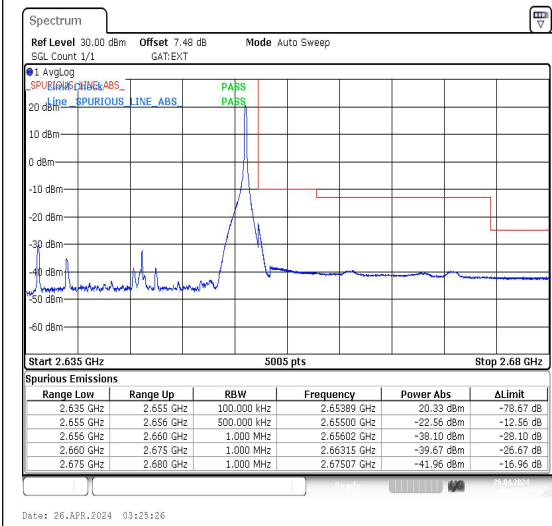

Band41_20MHz_QPSK_41140_1RB#0

Band41_20MHz_QPSK_41140_1RB#99