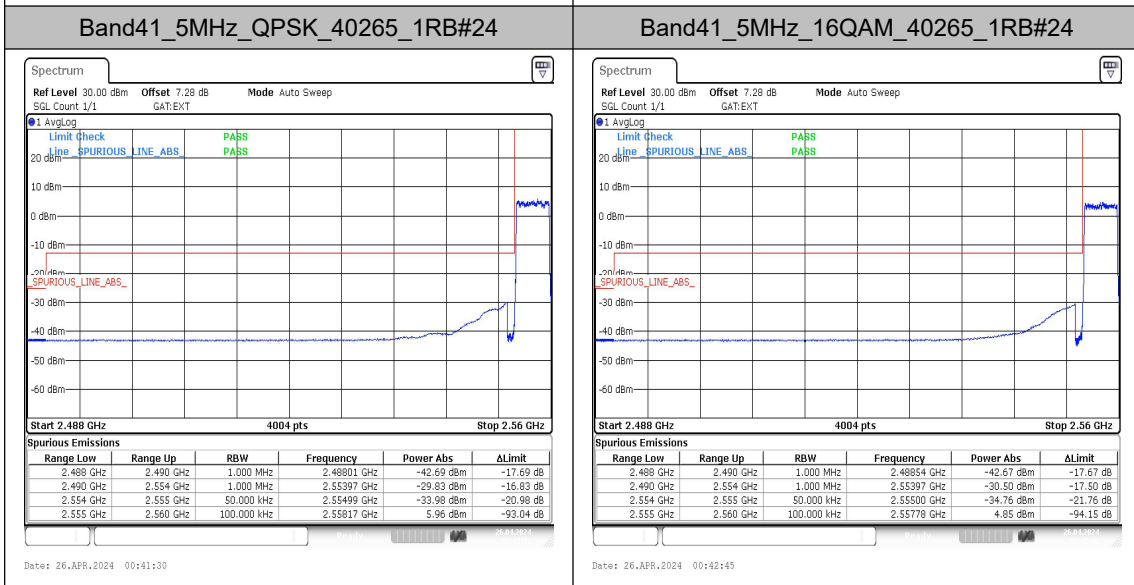

Test Graphs

Band41_10MHz_QPSK_41190_1RB#0

Band41_10MHz_16QAM_41190_1RB#0

Band41_10MHz_QPSK_41190_1RB#49

Band41_10MHz_16QAM_41190_1RB#49

Band41_10MHz_QPSK_41190_50RB#0

Band41_10MHz_16QAM_41190_50RB#0