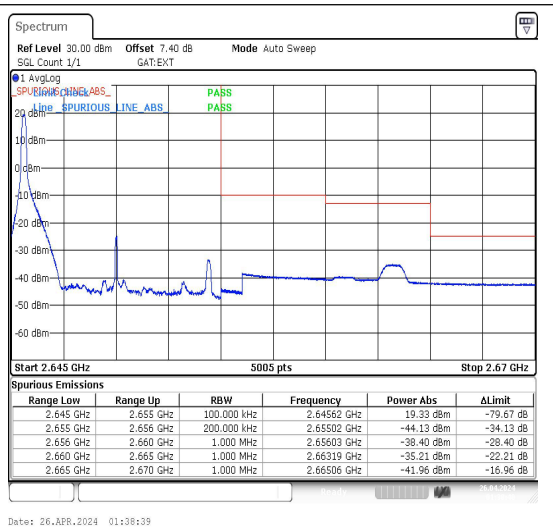

Test Graphs

Band41_10MHz_QPSK_41190_1RB#0

Band41_10MHz_16QAM_41190_1RB#0

Band41_10MHz_QPSK_41190_1RB#49

Band41_10MHz_16QAM_41190_1RB#49

Band41_10MHz_QPSK_41190_50RB#0

Band41_10MHz_16QAM_41190_50RB#0