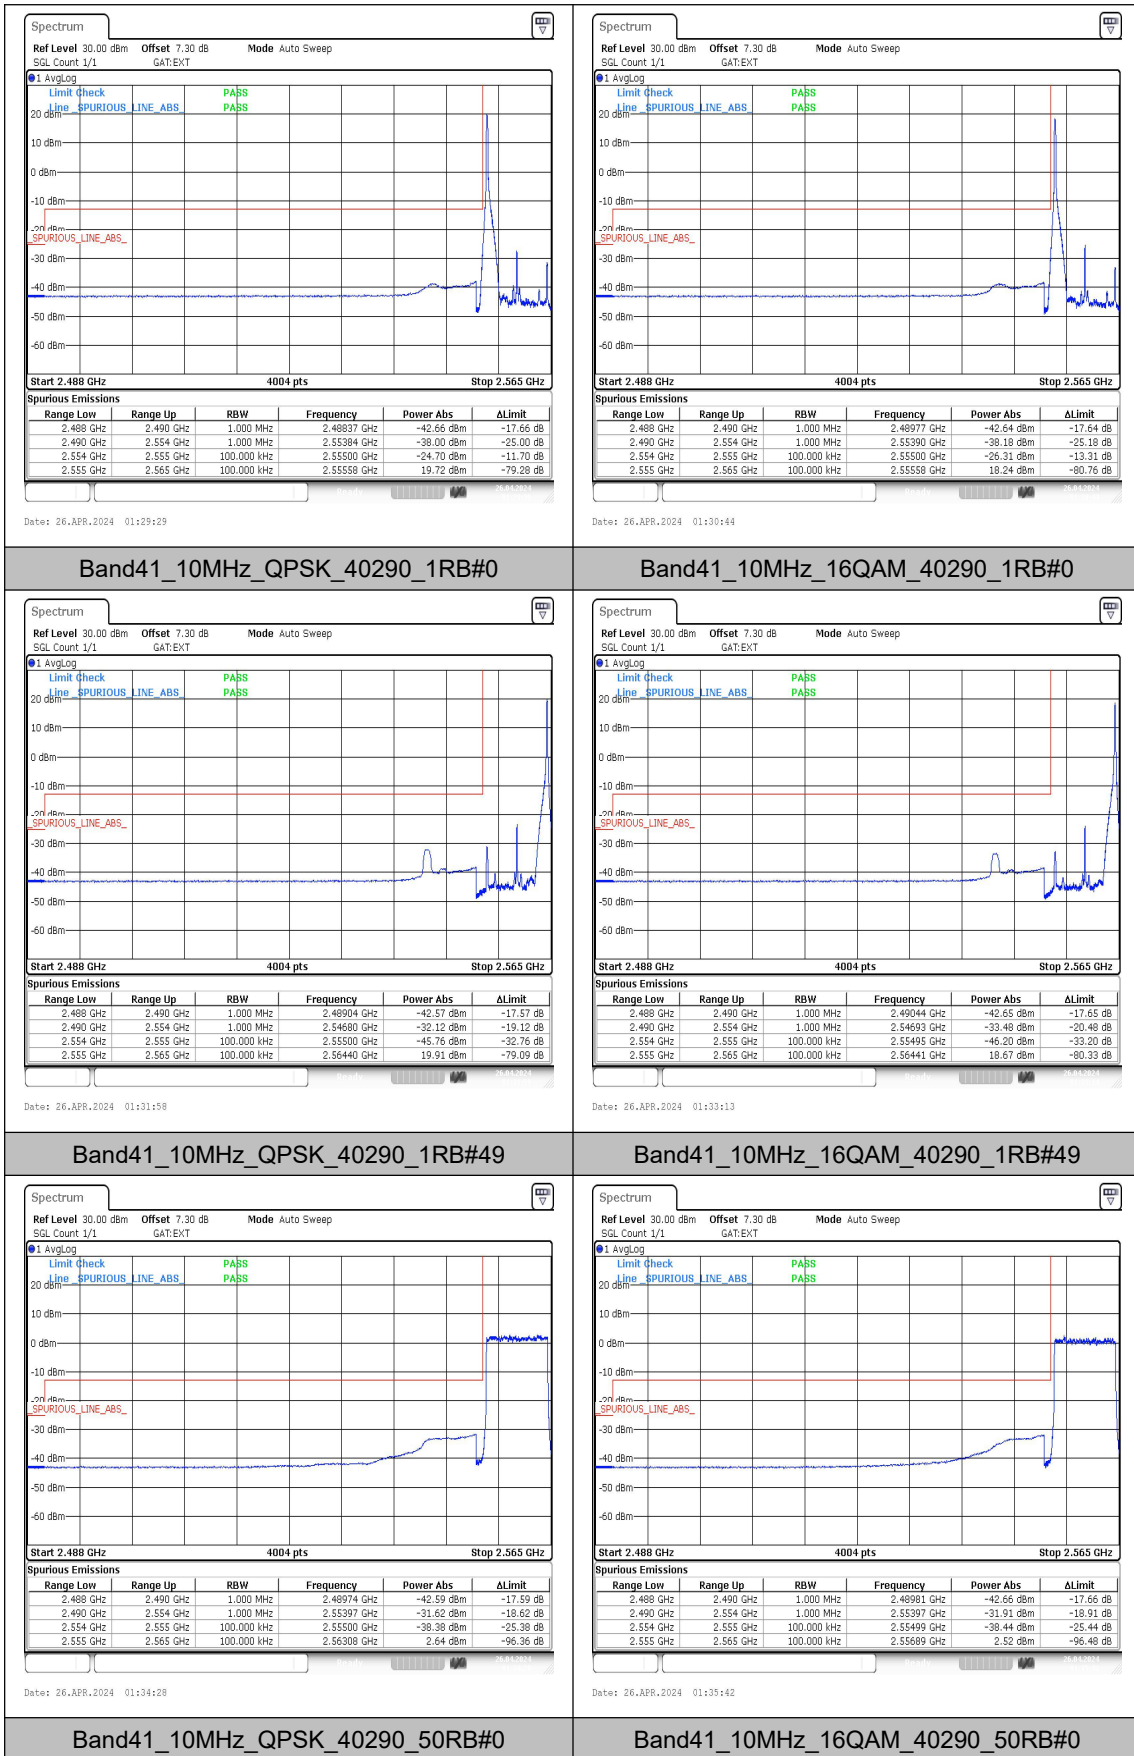

Test Graphs

Band41_10MHz_QPSK_41190_1RB#0

Band41_10MHz_16QAM_41190_1RB#0

Band41_10MHz_QPSK_41190_1RB#49

Band41_10MHz_16QAM_41190_1RB#49

Band41_10MHz_QPSK_41190_50RB#0

Band41_10MHz_16QAM_41190_50RB#0