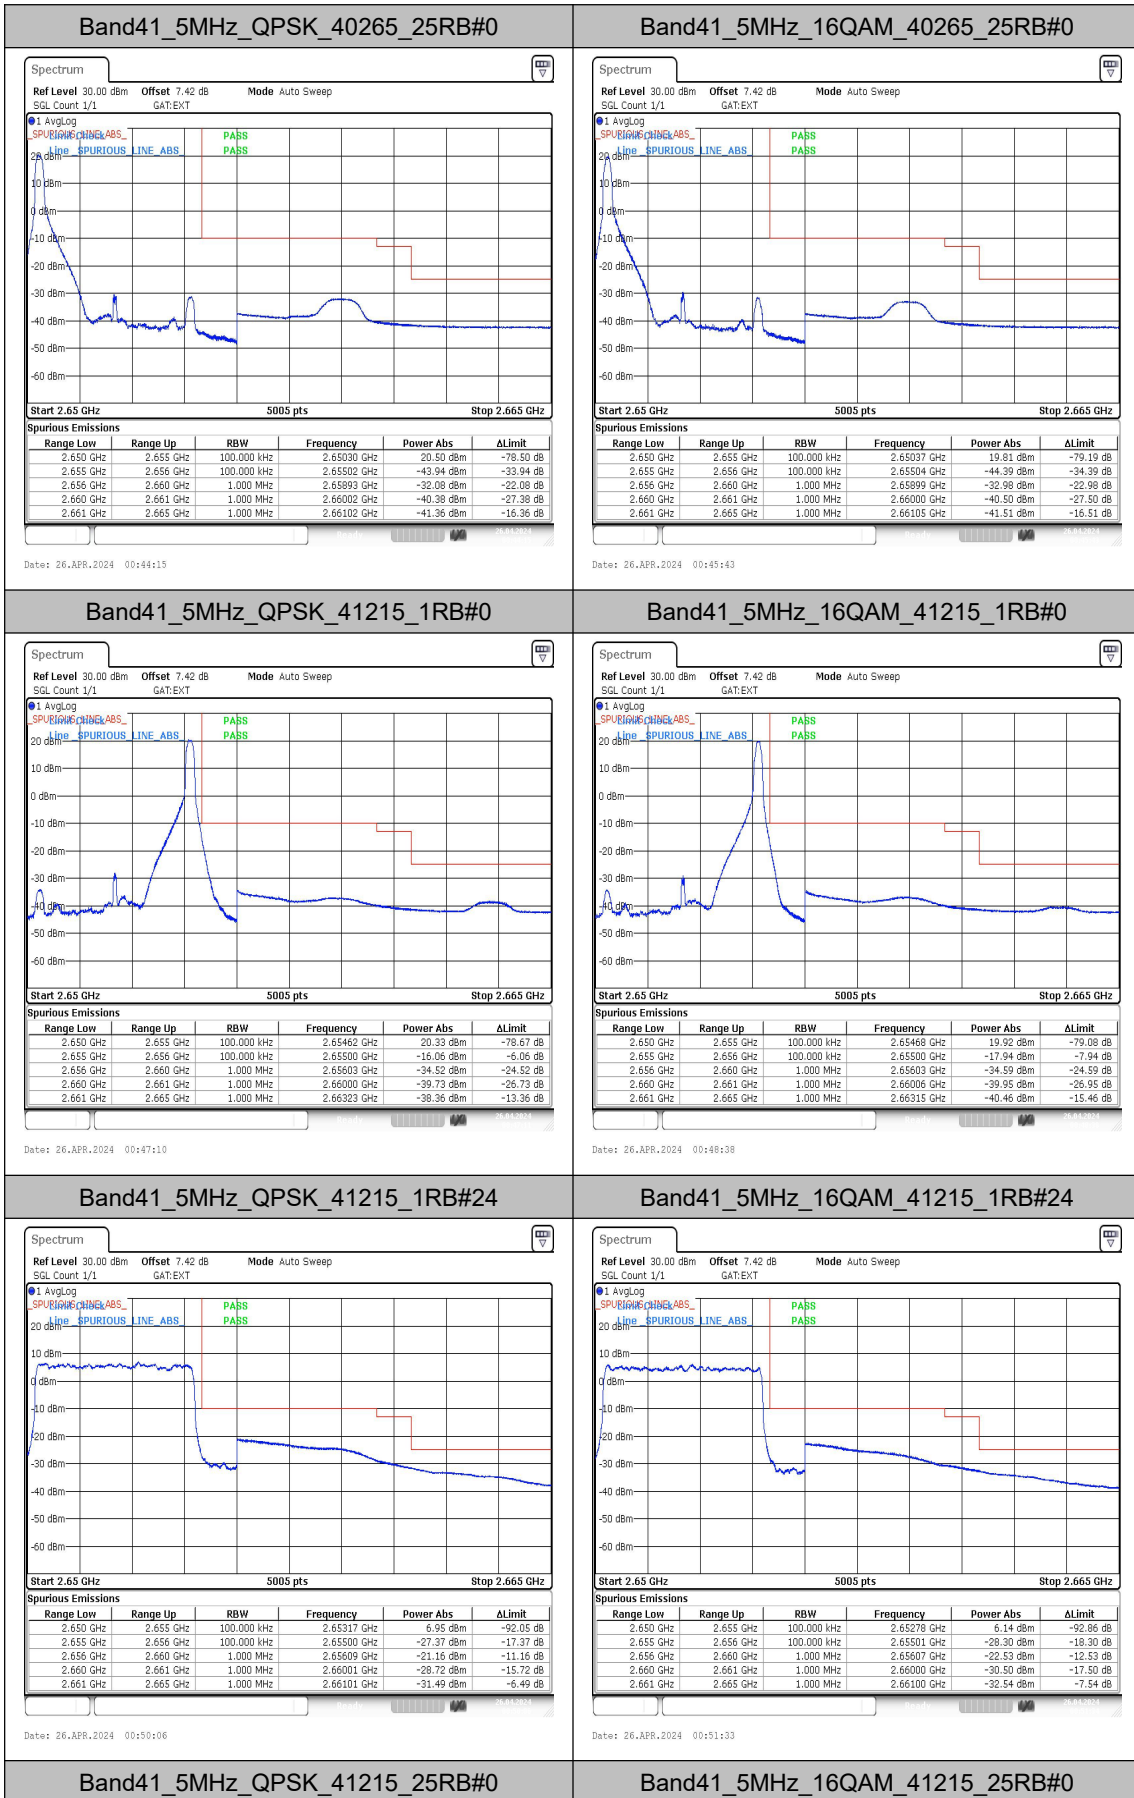

Test Graphs

Band41_10MHz_QPSK_41190_1RB#0

Band41_10MHz_16QAM_41190_1RB#0

Band41_10MHz_QPSK_41190_1RB#49

Band41_10MHz_16QAM_41190_1RB#49

Band41_10MHz_QPSK_41190_50RB#0

Band41_10MHz_16QAM_41190_50RB#0