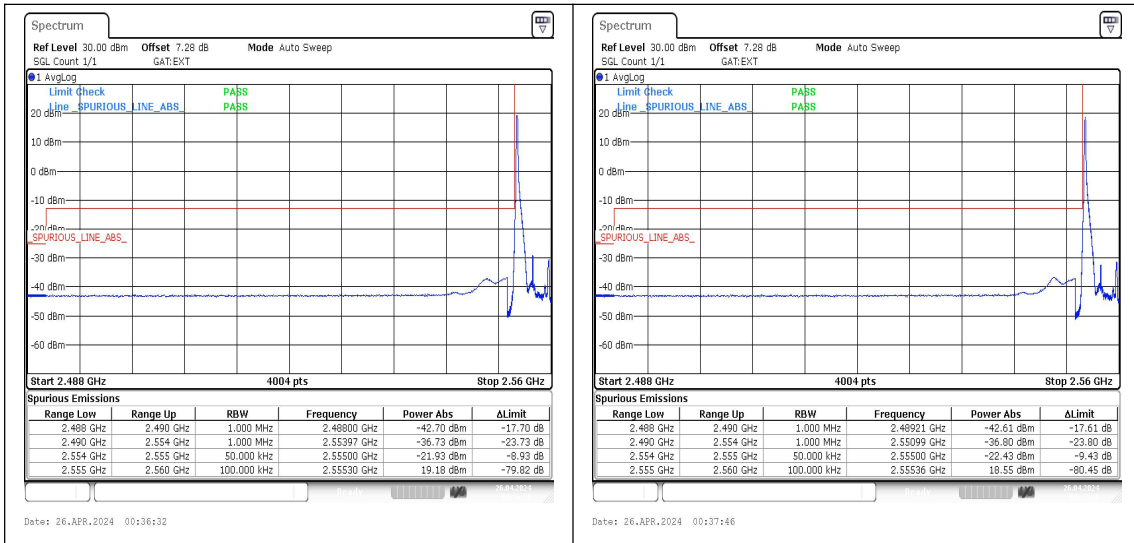

Test Graphs

Band41_10MHz_QPSK_41190_1RB#0

Band41_10MHz_16QAM_41190_1RB#0

Band41_10MHz_QPSK_41190_1RB#49

Band41_10MHz_16QAM_41190_1RB#49

Band41_10MHz_QPSK_41190_50RB#0

Band41_10MHz_16QAM_41190_50RB#0