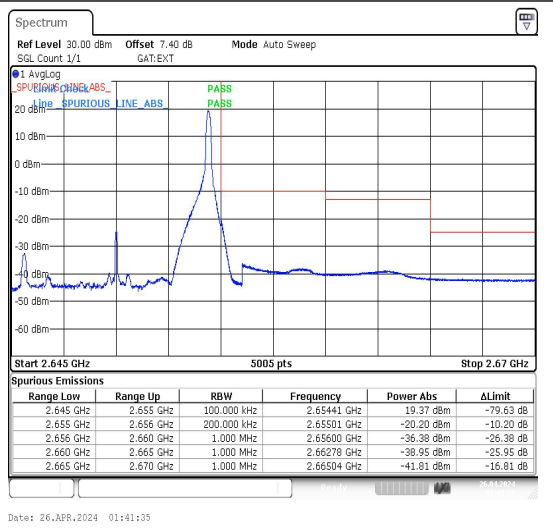

Test Graphs

Band41_10MHz_QPSK_41190_1RB#0

Band41_10MHz_16QAM_41190_1RB#0

Band41_10MHz_QPSK_41190_1RB#49

Band41_10MHz_16QAM_41190_1RB#49

Band41_10MHz_QPSK_41190_50RB#0

Band41_10MHz_16QAM_41190_50RB#0