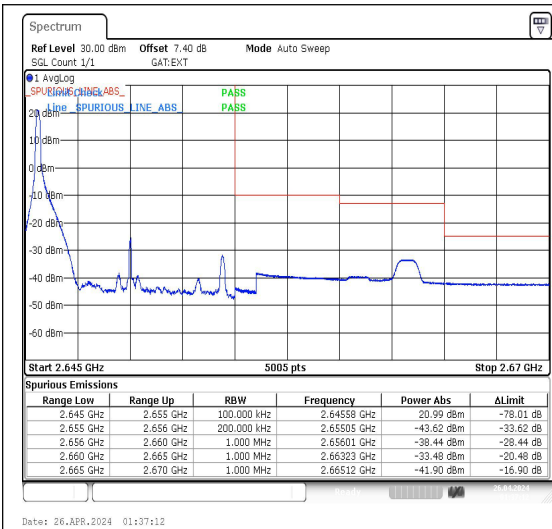

Test Graphs

Band41_10MHz_QPSK_41190_1RB#0

Band41_10MHz_16QAM_41190_1RB#0

Band41_10MHz_QPSK_41190_1RB#49

Band41_10MHz_16QAM_41190_1RB#49

Band41_10MHz_QPSK_41190_50RB#0

Band41_10MHz_16QAM_41190_50RB#0