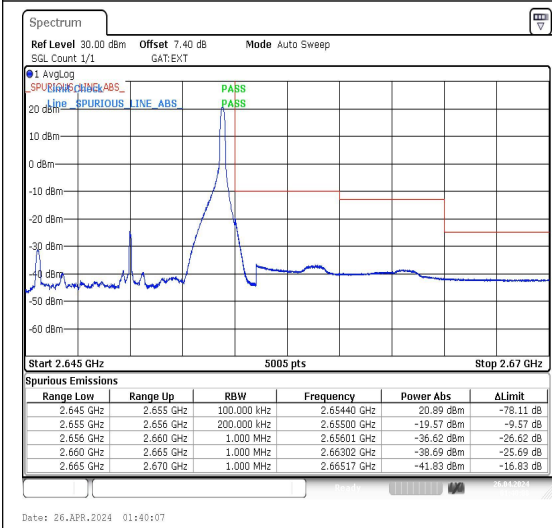

Test Graphs

Band41_10MHz_QPSK_41190_1RB#0

Band41_10MHz_16QAM_41190_1RB#0

Band41_10MHz_QPSK_41190_1RB#49

Band41_10MHz_16QAM_41190_1RB#49

Band41_10MHz_QPSK_41190_50RB#0

Band41_10MHz_16QAM_41190_50RB#0