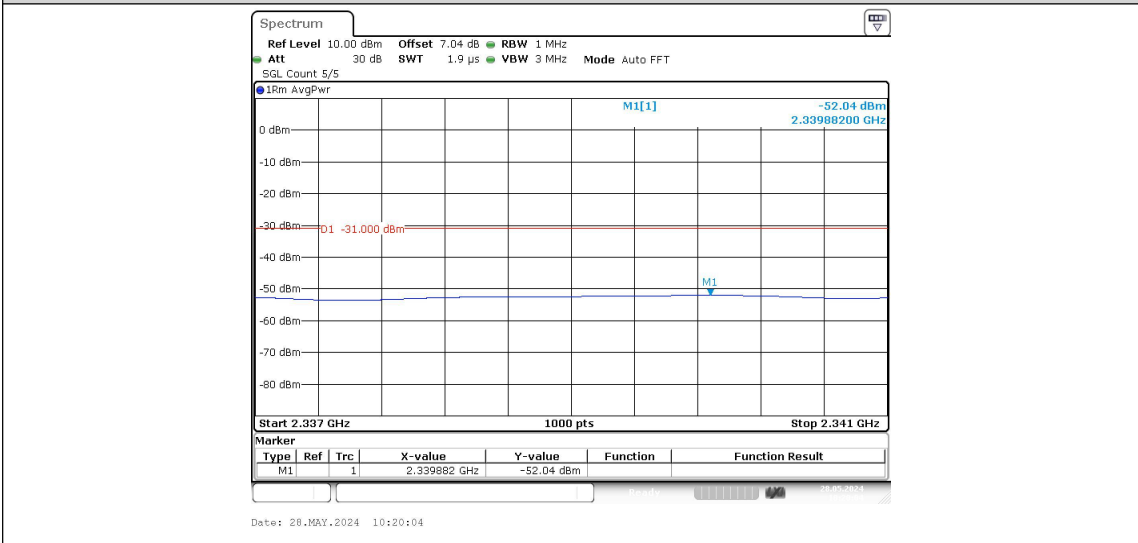

Band40-10MHz-QPSK-39200-1RB#0-Range11:2337~2341MHz

Band40-10MHz-QPSK-39200-1RB#0-Range12:2341~2345MHz

Appendix F: Frequency Stability

Test Result

Band	Bandwidth	Modulation	Channel	RB Configure	Voltage		Deviation (Hz)	Deviation (ppm)	Limit (ppm)	Verdict
					Voltage [Vdc]	Temperature (°C)				
Band4_0	5MHz	QPSK	39175	25RB#0	VL	NT	-13.28	-0.005645	±2.5	PASS
Band4_0	5MHz	QPSK	39175	25RB#0	VN	NT	-10.24	-0.004353	±2.5	PASS
Band4_0	5MHz	QPSK	39175	25RB#0	VH	NT	-5.22	-0.002219	±2.5	PASS
Band4_0	5MHz	QPSK	39200	25RB#0	VL	NT	-10.76	-0.004569	±2.5	PASS
Band4_0	5MHz	QPSK	39200	25RB#0	VN	NT	4.62	0.001962	±2.5	PASS
Band4_0	5MHz	QPSK	39200	25RB#0	VH	NT	-12.04	-0.005113	±2.5	PASS
Band4_0	5MHz	QPSK	39225	25RB#0	VL	NT	-16.06	-0.006812	±2.5	PASS
Band4_0	5MHz	QPSK	39225	25RB#0	VN	NT	9.20	0.003902	±2.5	PASS
Band4_0	5MHz	QPSK	39225	25RB#0	VH	NT	-13.53	-0.005739	±2.5	PASS
Band4_0	5MHz	16QAM	39175	25RB#0	VL	NT	-6.01	-0.002555	±2.5	PASS
Band4_0	5MHz	16QAM	39175	25RB#0	VN	NT	-11.19	-0.004757	±2.5	PASS
Band4_0	5MHz	16QAM	39175	25RB#0	VH	NT	-5.46	-0.002321	±2.5	PASS
Band4_0	5MHz	16QAM	39200	25RB#0	VL	NT	-7.82	-0.003321	±2.5	PASS
Band4_0	5MHz	16QAM	39200	25RB#0	VN	NT	-12.27	-0.005210	±2.5	PASS
Band4_0	5MHz	16QAM	39200	25RB#0	VH	NT	-17.52	-0.007439	±2.5	PASS
Band4_0	5MHz	16QAM	39225	25RB#0	VL	NT	-6.04	-0.002562	±2.5	PASS
Band4_0	5MHz	16QAM	39225	25RB#0	VN	NT	-15.52	-0.006583	±2.5	PASS