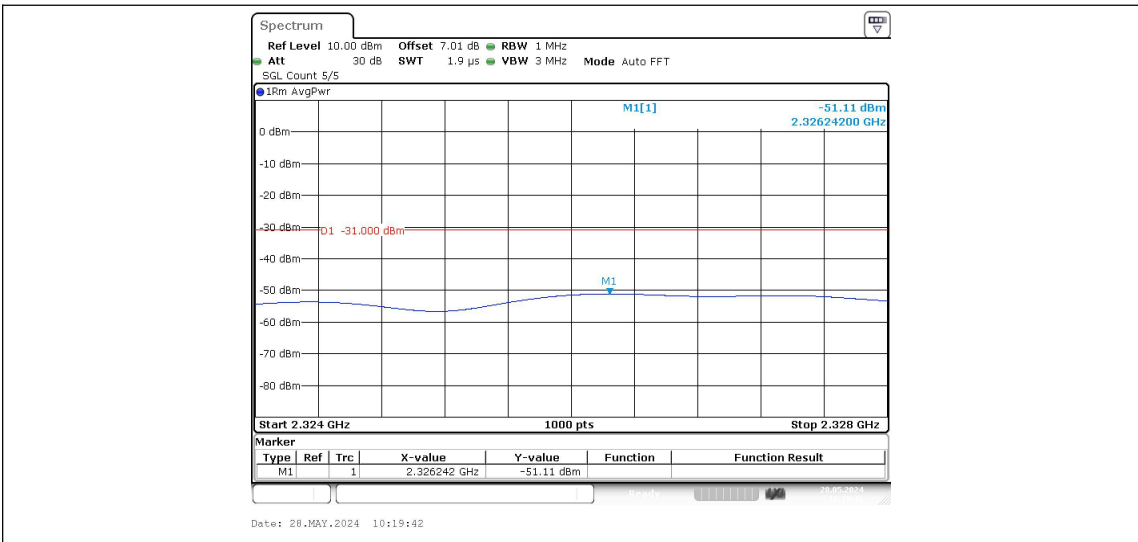

Band40-10MHz-QPSK-39200-1RB#0-Range9:2324~2328MHz