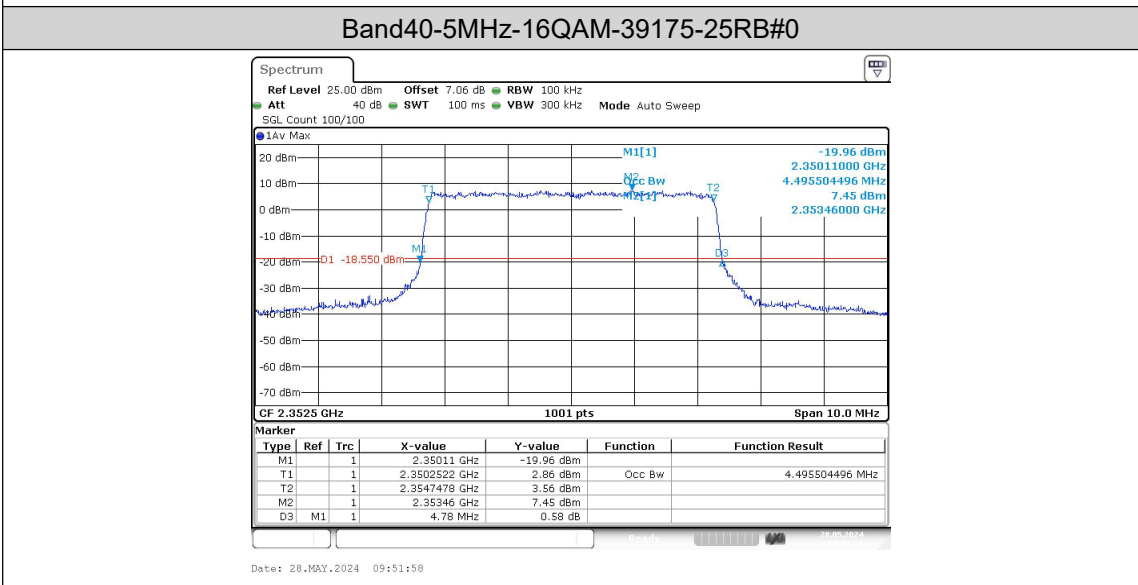

Band40-10MHz-16QAM-39200-50RB#0

Appendix C: 26dB Bandwidth and Occupied Bandwidth

Test Result

Band	Bandwidth	Modulation	Channel	RB Configuration	Occupied Bandwidth (MHz)	26dB Bandwidth (MHz)	Verdict
Band40	5MHz	QPSK	39175	25RB#0	4.496	4.77	PASS
Band40	5MHz	QPSK	39200	25RB#0	4.496	4.79	PASS
Band40	5MHz	QPSK	39225	25RB#0	4.486	4.77	PASS
Band40	5MHz	16QAM	39175	25RB#0	4.496	4.78	PASS
Band40	5MHz	16QAM	39200	25RB#0	4.426	4.52	PASS
Band40	5MHz	16QAM	39225	25RB#0	4.505	4.78	PASS
Band40	10MHz	QPSK	39200	50RB#0	8.985	9.53	PASS
Band40	10MHz	16QAM	39200	50RB#0	8.985	9.53	PASS

Test Graphs

Appendix D: Band Edge

Test Result

Band	Bandwidth	Modulation	Channel	RB Configuration	Result(dBm)	Verdict
Band40	5MHz	QPSK	39175	1RB#0	-15.20	PASS
Band40	5MHz	QPSK	39175	1RB#24	-42.04	PASS
Band40	5MHz	QPSK	39175	25RB#0	-24.07	PASS
Band40	5MHz	QPSK	39225	1RB#0	-42.07	PASS
Band40	5MHz	QPSK	39225	1RB#24	-15.90	PASS
Band40	5MHz	QPSK	39225	25RB#0	-26.78	PASS
Band40	5MHz	16QAM	39175	1RB#0	-15.10	PASS
Band40	5MHz	16QAM	39175	1RB#24	-43.11	PASS
Band40	5MHz	16QAM	39175	25RB#0	-27.86	PASS
Band40	5MHz	16QAM	39225	1RB#0	-41.15	PASS
Band40	5MHz	16QAM	39225	1RB#24	-15.69	PASS
Band40	5MHz	16QAM	39225	25RB#0	-27.36	PASS
Band40	10MHz	QPSK	39200	1RB#0	-20.78,-41.99	PASS
Band40	10MHz	QPSK	39200	1RB#49	-42.95,-20.80	PASS
Band40	10MHz	QPSK	39200	50RB#0	-31.34,-31.61	PASS
Band40	10MHz	16QAM	39200	1RB#0	-22.00,-43.41	PASS
Band40	10MHz	16QAM	39200	1RB#49	-42.40,-23.43	PASS
Band40	10MHz	16QAM	39200	50RB#0	-32.07,-33.23	PASS