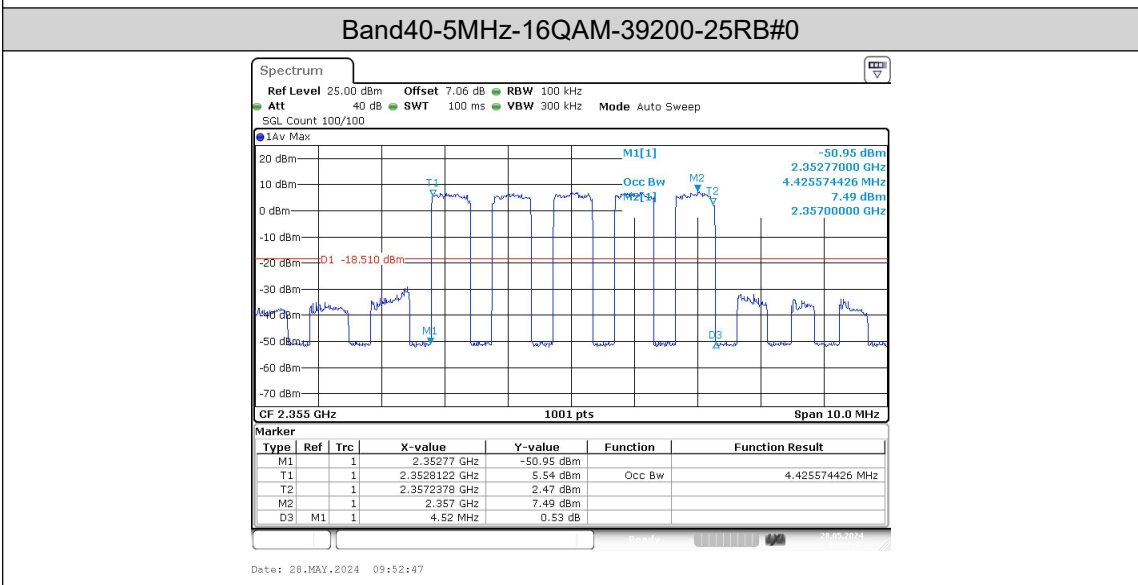

Band40-10MHz-16QAM-39200-50RB#0

Appendix C: 26dB Bandwidth and Occupied Bandwidth

Test Result

Band	Bandwidth	Modulation	Channel	RB Configuration	Occupied Bandwidth (MHz)	26dB Bandwidth (MHz)	Verdict
Band40	5MHz	QPSK	39175	25RB#0	4.496	4.77	PASS
Band40	5MHz	QPSK	39200	25RB#0	4.496	4.79	PASS
Band40	5MHz	QPSK	39225	25RB#0	4.486	4.77	PASS
Band40	5MHz	16QAM	39175	25RB#0	4.496	4.78	PASS
Band40	5MHz	16QAM	39200	25RB#0	4.426	4.52	PASS
Band40	5MHz	16QAM	39225	25RB#0	4.505	4.78	PASS
Band40	10MHz	QPSK	39200	50RB#0	8.985	9.53	PASS
Band40	10MHz	16QAM	39200	50RB#0	8.985	9.53	PASS

Test Graphs

Appendix D: Band Edge

Test Result

Band	Bandwidth	Modulation	Channel	RB Configuration	Result(dBm)	Verdict
Band40	5MHz	QPSK	39175	1RB#0	-15.20	PASS
Band40	5MHz	QPSK	39175	1RB#24	-42.04	PASS
Band40	5MHz	QPSK	39175	25RB#0	-24.07	PASS
Band40	5MHz	QPSK	39225	1RB#0	-42.07	PASS
Band40	5MHz	QPSK	39225	1RB#24	-15.90	PASS
Band40	5MHz	QPSK	39225	25RB#0	-26.78	PASS
Band40	5MHz	16QAM	39175	1RB#0	-15.10	PASS
Band40	5MHz	16QAM	39175	1RB#24	-43.11	PASS
Band40	5MHz	16QAM	39175	25RB#0	-27.86	PASS
Band40	5MHz	16QAM	39225	1RB#0	-41.15	PASS
Band40	5MHz	16QAM	39225	1RB#24	-15.69	PASS
Band40	5MHz	16QAM	39225	25RB#0	-27.36	PASS
Band40	10MHz	QPSK	39200	1RB#0	-20.78,-41.99	PASS
Band40	10MHz	QPSK	39200	1RB#49	-42.95,-20.80	PASS
Band40	10MHz	QPSK	39200	50RB#0	-31.34,-31.61	PASS
Band40	10MHz	16QAM	39200	1RB#0	-22.00,-43.41	PASS
Band40	10MHz	16QAM	39200	1RB#49	-42.40,-23.43	PASS
Band40	10MHz	16QAM	39200	50RB#0	-32.07,-33.23	PASS