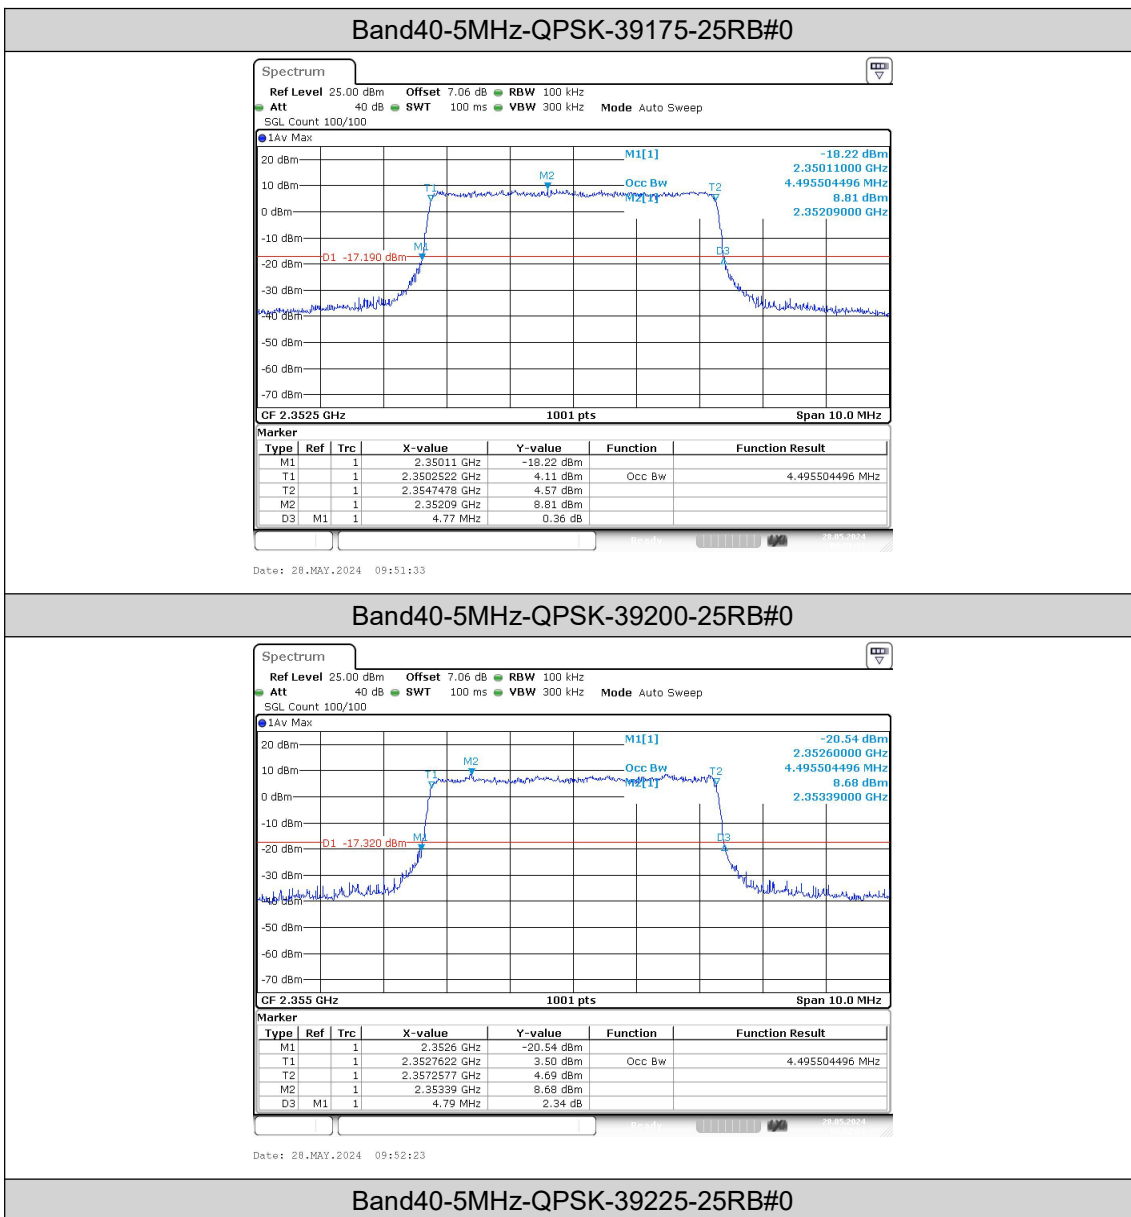

Band40-10MHz-16QAM-39200-50RB#0

Appendix C: 26dB Bandwidth and Occupied Bandwidth

Test Result

Band	Bandwidth	Modulation	Channel	RB Configuration	Occupied Bandwidth (MHz)	26dB Bandwidth (MHz)	Verdict
Band40	5MHz	QPSK	39175	25RB#0	4.496	4.77	PASS
Band40	5MHz	QPSK	39200	25RB#0	4.496	4.79	PASS
Band40	5MHz	QPSK	39225	25RB#0	4.486	4.77	PASS
Band40	5MHz	16QAM	39175	25RB#0	4.496	4.78	PASS
Band40	5MHz	16QAM	39200	25RB#0	4.426	4.52	PASS
Band40	5MHz	16QAM	39225	25RB#0	4.505	4.78	PASS
Band40	10MHz	QPSK	39200	50RB#0	8.985	9.53	PASS
Band40	10MHz	16QAM	39200	50RB#0	8.985	9.53	PASS

Test Graphs

Appendix D: Band Edge

Test Result

Band	Bandwidth	Modulation	Channel	RB Configuration	Result(dBm)	Verdict
Band40	5MHz	QPSK	39175	1RB#0	-15.20	PASS
Band40	5MHz	QPSK	39175	1RB#24	-42.04	PASS
Band40	5MHz	QPSK	39175	25RB#0	-24.07	PASS
Band40	5MHz	QPSK	39225	1RB#0	-42.07	PASS
Band40	5MHz	QPSK	39225	1RB#24	-15.90	PASS
Band40	5MHz	QPSK	39225	25RB#0	-26.78	PASS
Band40	5MHz	16QAM	39175	1RB#0	-15.10	PASS
Band40	5MHz	16QAM	39175	1RB#24	-43.11	PASS
Band40	5MHz	16QAM	39175	25RB#0	-27.86	PASS
Band40	5MHz	16QAM	39225	1RB#0	-41.15	PASS
Band40	5MHz	16QAM	39225	1RB#24	-15.69	PASS
Band40	5MHz	16QAM	39225	25RB#0	-27.36	PASS
Band40	10MHz	QPSK	39200	1RB#0	-20.78,-41.99	PASS
Band40	10MHz	QPSK	39200	1RB#49	-42.95,-20.80	PASS
Band40	10MHz	QPSK	39200	50RB#0	-31.34,-31.61	PASS
Band40	10MHz	16QAM	39200	1RB#0	-22.00,-43.41	PASS
Band40	10MHz	16QAM	39200	1RB#49	-42.40,-23.43	PASS
Band40	10MHz	16QAM	39200	50RB#0	-32.07,-33.23	PASS

Test Graphs

Band40-5MHz-QPSK-39225-1RB#0

Band40-5MHz-QPSK-39225-1RB#24

Band40-5MHz-QPSK-39225-25RB#0

Band40-5MHz-16QAM-39175-1RB#0

Band40-5MHz-16QAM-39175-1RB#24

Band40-5MHz-16QAM-39175-25RB#0

Band40-5MHz-16QAM-39225-1RB#0