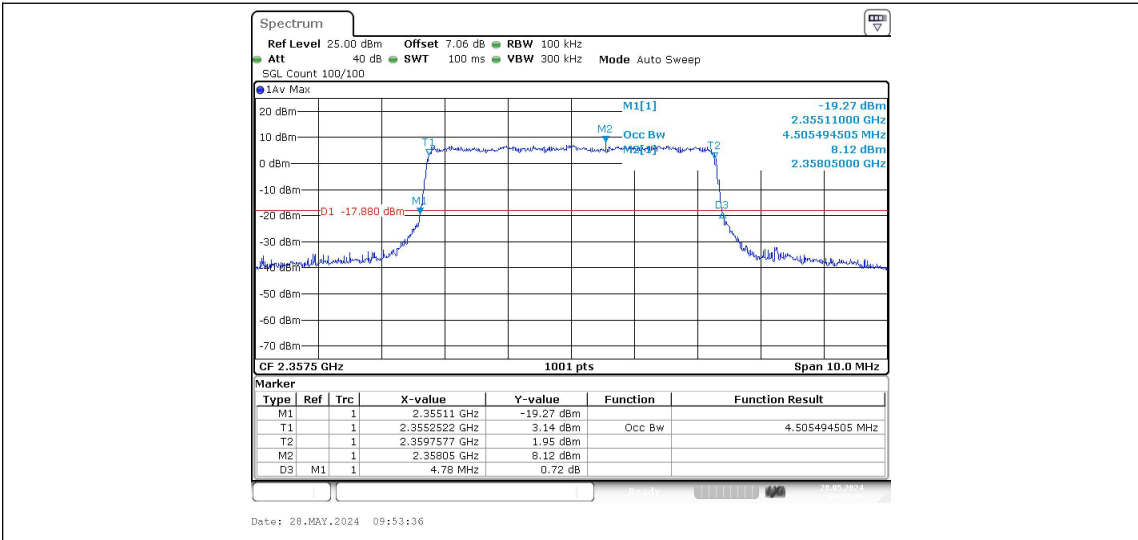

Band40-10MHz-16QAM-39200-50RB#0

Appendix C: 26dB Bandwidth and Occupied Bandwidth

Test Result

Band	Bandwidth	Modulation	Channel	RB Configuration	Occupied Bandwidth (MHz)	26dB Bandwidth (MHz)	Verdict
Band40	5MHz	QPSK	39175	25RB#0	4.496	4.77	PASS
Band40	5MHz	QPSK	39200	25RB#0	4.496	4.79	PASS
Band40	5MHz	QPSK	39225	25RB#0	4.486	4.77	PASS
Band40	5MHz	16QAM	39175	25RB#0	4.496	4.78	PASS
Band40	5MHz	16QAM	39200	25RB#0	4.426	4.52	PASS
Band40	5MHz	16QAM	39225	25RB#0	4.505	4.78	PASS
Band40	10MHz	QPSK	39200	50RB#0	8.985	9.53	PASS
Band40	10MHz	16QAM	39200	50RB#0	8.985	9.53	PASS

Test Graphs

Appendix D: Band Edge

Test Result

Band	Bandwidth	Modulation	Channel	RB Configuration	Result(dBm)	Verdict
Band40	5MHz	QPSK	39175	1RB#0	-15.20	PASS
Band40	5MHz	QPSK	39175	1RB#24	-42.04	PASS
Band40	5MHz	QPSK	39175	25RB#0	-24.07	PASS
Band40	5MHz	QPSK	39225	1RB#0	-42.07	PASS
Band40	5MHz	QPSK	39225	1RB#24	-15.90	PASS
Band40	5MHz	QPSK	39225	25RB#0	-26.78	PASS
Band40	5MHz	16QAM	39175	1RB#0	-15.10	PASS
Band40	5MHz	16QAM	39175	1RB#24	-43.11	PASS
Band40	5MHz	16QAM	39175	25RB#0	-27.86	PASS
Band40	5MHz	16QAM	39225	1RB#0	-41.15	PASS
Band40	5MHz	16QAM	39225	1RB#24	-15.69	PASS
Band40	5MHz	16QAM	39225	25RB#0	-27.36	PASS
Band40	10MHz	QPSK	39200	1RB#0	-20.78,-41.99	PASS
Band40	10MHz	QPSK	39200	1RB#49	-42.95,-20.80	PASS
Band40	10MHz	QPSK	39200	50RB#0	-31.34,-31.61	PASS
Band40	10MHz	16QAM	39200	1RB#0	-22.00,-43.41	PASS
Band40	10MHz	16QAM	39200	1RB#49	-42.40,-23.43	PASS
Band40	10MHz	16QAM	39200	50RB#0	-32.07,-33.23	PASS