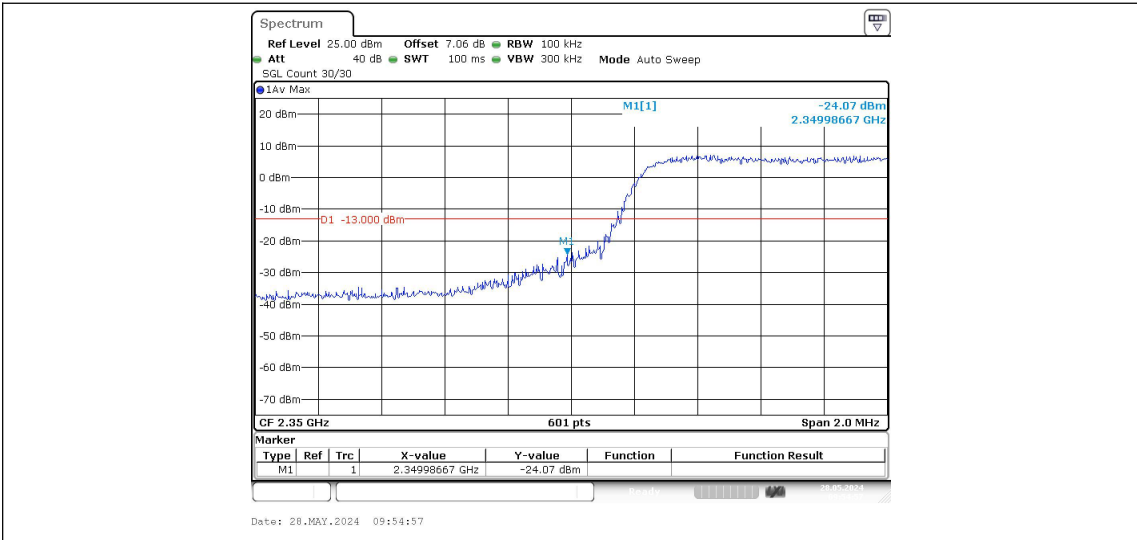

Band40-5MHz-QPSK-39225-1RB#0

Band40-5MHz-QPSK-39225-1RB#24

Band40-5MHz-QPSK-39225-25RB#0