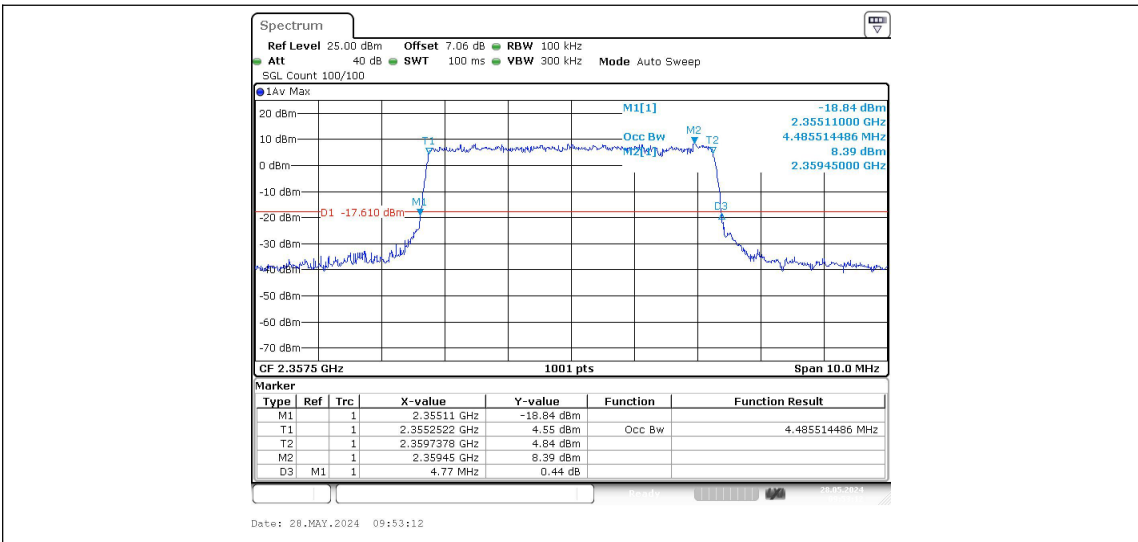

Band40-10MHz-16QAM-39200-50RB#0

Appendix C: 26dB Bandwidth and Occupied Bandwidth

Test Result

Band	Bandwidth	Modulation	Channel	RB Configuration	Occupied Bandwidth (MHz)	26dB Bandwidth (MHz)	Verdict
Band40	5MHz	QPSK	39175	25RB#0	4.496	4.77	PASS
Band40	5MHz	QPSK	39200	25RB#0	4.496	4.79	PASS
Band40	5MHz	QPSK	39225	25RB#0	4.486	4.77	PASS
Band40	5MHz	16QAM	39175	25RB#0	4.496	4.78	PASS
Band40	5MHz	16QAM	39200	25RB#0	4.426	4.52	PASS
Band40	5MHz	16QAM	39225	25RB#0	4.505	4.78	PASS
Band40	10MHz	QPSK	39200	50RB#0	8.985	9.53	PASS
Band40	10MHz	16QAM	39200	50RB#0	8.985	9.53	PASS

Test Graphs

Appendix D: Band Edge

Test Result

Band	Bandwidth	Modulation	Channel	RB Configuration	Result(dBm)	Verdict
Band40	5MHz	QPSK	39175	1RB#0	-15.20	PASS
Band40	5MHz	QPSK	39175	1RB#24	-42.04	PASS
Band40	5MHz	QPSK	39175	25RB#0	-24.07	PASS
Band40	5MHz	QPSK	39225	1RB#0	-42.07	PASS
Band40	5MHz	QPSK	39225	1RB#24	-15.90	PASS
Band40	5MHz	QPSK	39225	25RB#0	-26.78	PASS
Band40	5MHz	16QAM	39175	1RB#0	-15.10	PASS
Band40	5MHz	16QAM	39175	1RB#24	-43.11	PASS
Band40	5MHz	16QAM	39175	25RB#0	-27.86	PASS
Band40	5MHz	16QAM	39225	1RB#0	-41.15	PASS
Band40	5MHz	16QAM	39225	1RB#24	-15.69	PASS
Band40	5MHz	16QAM	39225	25RB#0	-27.36	PASS
Band40	10MHz	QPSK	39200	1RB#0	-20.78,-41.99	PASS
Band40	10MHz	QPSK	39200	1RB#49	-42.95,-20.80	PASS
Band40	10MHz	QPSK	39200	50RB#0	-31.34,-31.61	PASS
Band40	10MHz	16QAM	39200	1RB#0	-22.00,-43.41	PASS
Band40	10MHz	16QAM	39200	1RB#49	-42.40,-23.43	PASS
Band40	10MHz	16QAM	39200	50RB#0	-32.07,-33.23	PASS