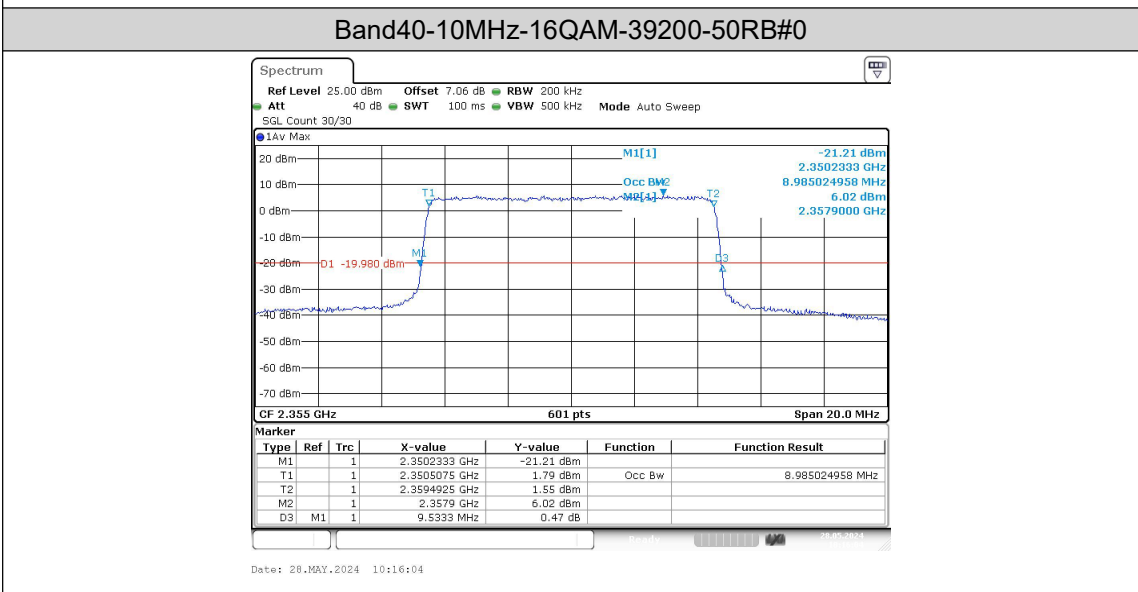

Band40-10MHz-16QAM-39200-50RB#0

Appendix C: 26dB Bandwidth and Occupied Bandwidth

Test Result

Band	Bandwidth	Modulation	Channel	RB Configuration	Occupied Bandwidth (MHz)	26dB Bandwidth (MHz)	Verdict
Band40	5MHz	QPSK	39175	25RB#0	4.496	4.77	PASS
Band40	5MHz	QPSK	39200	25RB#0	4.496	4.79	PASS
Band40	5MHz	QPSK	39225	25RB#0	4.486	4.77	PASS
Band40	5MHz	16QAM	39175	25RB#0	4.496	4.78	PASS
Band40	5MHz	16QAM	39200	25RB#0	4.426	4.52	PASS
Band40	5MHz	16QAM	39225	25RB#0	4.505	4.78	PASS
Band40	10MHz	QPSK	39200	50RB#0	8.985	9.53	PASS
Band40	10MHz	16QAM	39200	50RB#0	8.985	9.53	PASS

Test Graphs

Appendix D: Band Edge

Test Result

Band	Bandwidth	Modulation	Channel	RB Configuration	Result(dBm)	Verdict
Band40	5MHz	QPSK	39175	1RB#0	-15.20	PASS
Band40	5MHz	QPSK	39175	1RB#24	-42.04	PASS
Band40	5MHz	QPSK	39175	25RB#0	-24.07	PASS
Band40	5MHz	QPSK	39225	1RB#0	-42.07	PASS
Band40	5MHz	QPSK	39225	1RB#24	-15.90	PASS
Band40	5MHz	QPSK	39225	25RB#0	-26.78	PASS
Band40	5MHz	16QAM	39175	1RB#0	-15.10	PASS
Band40	5MHz	16QAM	39175	1RB#24	-43.11	PASS
Band40	5MHz	16QAM	39175	25RB#0	-27.86	PASS
Band40	5MHz	16QAM	39225	1RB#0	-41.15	PASS
Band40	5MHz	16QAM	39225	1RB#24	-15.69	PASS
Band40	5MHz	16QAM	39225	25RB#0	-27.36	PASS
Band40	10MHz	QPSK	39200	1RB#0	-20.78,-41.99	PASS
Band40	10MHz	QPSK	39200	1RB#49	-42.95,-20.80	PASS
Band40	10MHz	QPSK	39200	50RB#0	-31.34,-31.61	PASS
Band40	10MHz	16QAM	39200	1RB#0	-22.00,-43.41	PASS
Band40	10MHz	16QAM	39200	1RB#49	-42.40,-23.43	PASS
Band40	10MHz	16QAM	39200	50RB#0	-32.07,-33.23	PASS