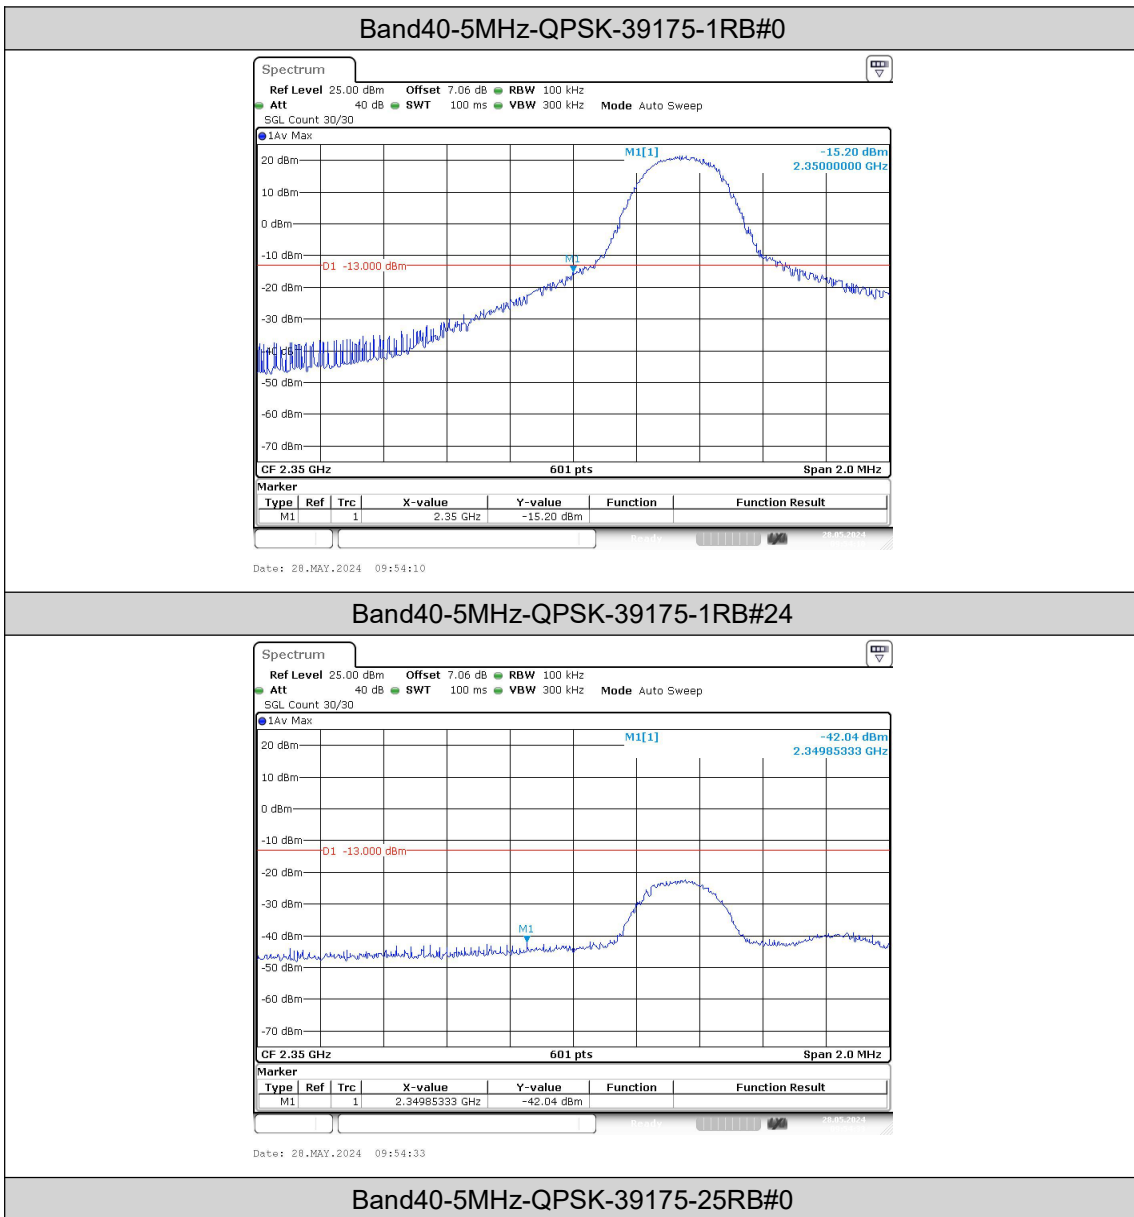

Band40-10MHz-16QAM-39200-50RB#0

Appendix C: 26dB Bandwidth and Occupied Bandwidth

Test Result

Band	Bandwidth	Modulation	Channel	RB Configuration	Occupied Bandwidth (MHz)	26dB Bandwidth (MHz)	Verdict
Band40	5MHz	QPSK	39175	25RB#0	4.496	4.77	PASS
Band40	5MHz	QPSK	39200	25RB#0	4.496	4.79	PASS
Band40	5MHz	QPSK	39225	25RB#0	4.486	4.77	PASS
Band40	5MHz	16QAM	39175	25RB#0	4.496	4.78	PASS
Band40	5MHz	16QAM	39200	25RB#0	4.426	4.52	PASS
Band40	5MHz	16QAM	39225	25RB#0	4.505	4.78	PASS
Band40	10MHz	QPSK	39200	50RB#0	8.985	9.53	PASS
Band40	10MHz	16QAM	39200	50RB#0	8.985	9.53	PASS

Test Graphs

Appendix D: Band Edge

Test Result

Band	Bandwidth	Modulation	Channel	RB Configuration	Result(dBm)	Verdict
Band40	5MHz	QPSK	39175	1RB#0	-15.20	PASS
Band40	5MHz	QPSK	39175	1RB#24	-42.04	PASS
Band40	5MHz	QPSK	39175	25RB#0	-24.07	PASS
Band40	5MHz	QPSK	39225	1RB#0	-42.07	PASS
Band40	5MHz	QPSK	39225	1RB#24	-15.90	PASS
Band40	5MHz	QPSK	39225	25RB#0	-26.78	PASS
Band40	5MHz	16QAM	39175	1RB#0	-15.10	PASS
Band40	5MHz	16QAM	39175	1RB#24	-43.11	PASS
Band40	5MHz	16QAM	39175	25RB#0	-27.86	PASS
Band40	5MHz	16QAM	39225	1RB#0	-41.15	PASS
Band40	5MHz	16QAM	39225	1RB#24	-15.69	PASS
Band40	5MHz	16QAM	39225	25RB#0	-27.36	PASS
Band40	10MHz	QPSK	39200	1RB#0	-20.78,-41.99	PASS
Band40	10MHz	QPSK	39200	1RB#49	-42.95,-20.80	PASS
Band40	10MHz	QPSK	39200	50RB#0	-31.34,-31.61	PASS
Band40	10MHz	16QAM	39200	1RB#0	-22.00,-43.41	PASS
Band40	10MHz	16QAM	39200	1RB#49	-42.40,-23.43	PASS
Band40	10MHz	16QAM	39200	50RB#0	-32.07,-33.23	PASS

Test Graphs

Band40-5MHz-QPSK-39225-1RB#0

Band40-5MHz-QPSK-39225-1RB#24

Band40-5MHz-QPSK-39225-25RB#0

Band40-5MHz-16QAM-39175-1RB#0

Band40-5MHz-16QAM-39175-1RB#24

Band40-5MHz-16QAM-39175-25RB#0

Band40-5MHz-16QAM-39225-1RB#0