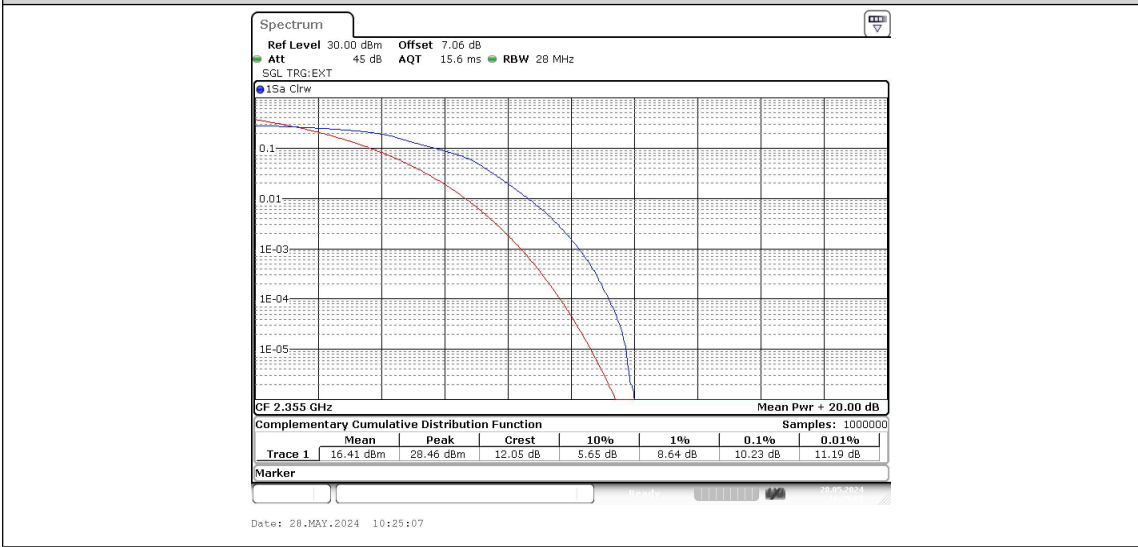

Band40-10MHz-16QAM-39200-50RB#0

Appendix C: 26dB Bandwidth and Occupied Bandwidth

Test Result

Band	Bandwidth	Modulation	Channel	RB Configuration	Occupied Bandwidth (MHz)	26dB Bandwidth (MHz)	Verdict
Band40	5MHz	QPSK	39175	25RB#0	4.496	4.77	PASS
Band40	5MHz	QPSK	39200	25RB#0	4.496	4.79	PASS
Band40	5MHz	QPSK	39225	25RB#0	4.486	4.77	PASS
Band40	5MHz	16QAM	39175	25RB#0	4.496	4.78	PASS
Band40	5MHz	16QAM	39200	25RB#0	4.426	4.52	PASS
Band40	5MHz	16QAM	39225	25RB#0	4.505	4.78	PASS
Band40	10MHz	QPSK	39200	50RB#0	8.985	9.53	PASS
Band40	10MHz	16QAM	39200	50RB#0	8.985	9.53	PASS

Test Graphs

Appendix D: Band Edge

Test Result

Band	Bandwidth	Modulation	Channel	RB Configuration	Result(dBm)	Verdict
Band40	5MHz	QPSK	39175	1RB#0	-15.20	PASS
Band40	5MHz	QPSK	39175	1RB#24	-42.04	PASS
Band40	5MHz	QPSK	39175	25RB#0	-24.07	PASS
Band40	5MHz	QPSK	39225	1RB#0	-42.07	PASS
Band40	5MHz	QPSK	39225	1RB#24	-15.90	PASS
Band40	5MHz	QPSK	39225	25RB#0	-26.78	PASS
Band40	5MHz	16QAM	39175	1RB#0	-15.10	PASS
Band40	5MHz	16QAM	39175	1RB#24	-43.11	PASS
Band40	5MHz	16QAM	39175	25RB#0	-27.86	PASS
Band40	5MHz	16QAM	39225	1RB#0	-41.15	PASS
Band40	5MHz	16QAM	39225	1RB#24	-15.69	PASS
Band40	5MHz	16QAM	39225	25RB#0	-27.36	PASS
Band40	10MHz	QPSK	39200	1RB#0	-20.78,-41.99	PASS
Band40	10MHz	QPSK	39200	1RB#49	-42.95,-20.80	PASS
Band40	10MHz	QPSK	39200	50RB#0	-31.34,-31.61	PASS
Band40	10MHz	16QAM	39200	1RB#0	-22.00,-43.41	PASS
Band40	10MHz	16QAM	39200	1RB#49	-42.40,-23.43	PASS
Band40	10MHz	16QAM	39200	50RB#0	-32.07,-33.23	PASS