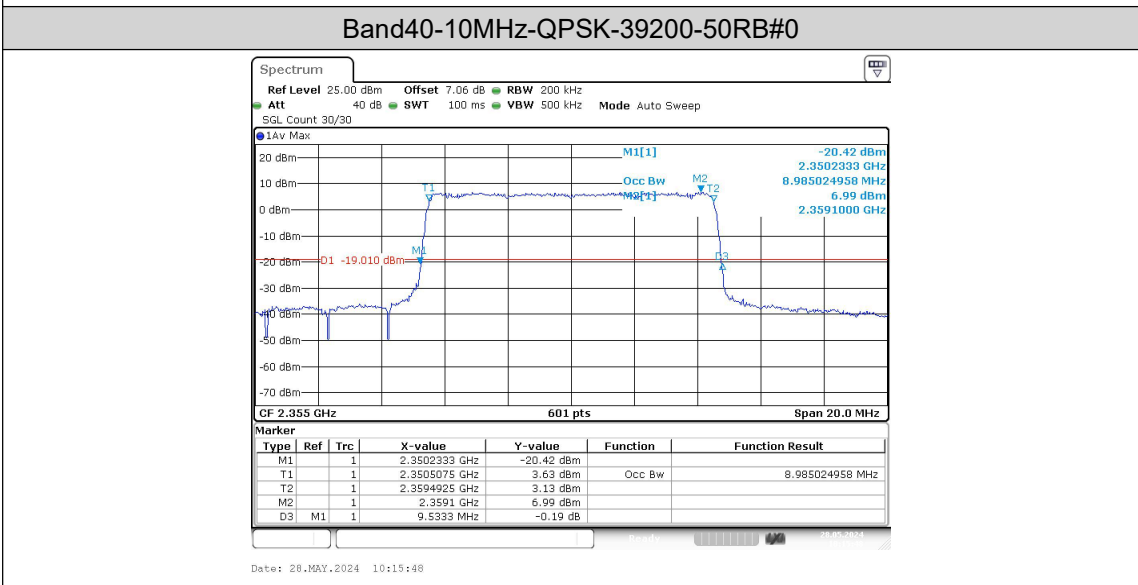

Band40-10MHz-16QAM-39200-50RB#0

Appendix C: 26dB Bandwidth and Occupied Bandwidth

Test Result

Band	Bandwidth	Modulation	Channel	RB Configuration	Occupied Bandwidth (MHz)	26dB Bandwidth (MHz)	Verdict
Band40	5MHz	QPSK	39175	25RB#0	4.496	4.77	PASS
Band40	5MHz	QPSK	39200	25RB#0	4.496	4.79	PASS
Band40	5MHz	QPSK	39225	25RB#0	4.486	4.77	PASS
Band40	5MHz	16QAM	39175	25RB#0	4.496	4.78	PASS
Band40	5MHz	16QAM	39200	25RB#0	4.426	4.52	PASS
Band40	5MHz	16QAM	39225	25RB#0	4.505	4.78	PASS
Band40	10MHz	QPSK	39200	50RB#0	8.985	9.53	PASS
Band40	10MHz	16QAM	39200	50RB#0	8.985	9.53	PASS

Test Graphs

Appendix D: Band Edge

Test Result

Band	Bandwidth	Modulation	Channel	RB Configuration	Result(dBm)	Verdict
Band40	5MHz	QPSK	39175	1RB#0	-15.20	PASS
Band40	5MHz	QPSK	39175	1RB#24	-42.04	PASS
Band40	5MHz	QPSK	39175	25RB#0	-24.07	PASS
Band40	5MHz	QPSK	39225	1RB#0	-42.07	PASS
Band40	5MHz	QPSK	39225	1RB#24	-15.90	PASS
Band40	5MHz	QPSK	39225	25RB#0	-26.78	PASS
Band40	5MHz	16QAM	39175	1RB#0	-15.10	PASS
Band40	5MHz	16QAM	39175	1RB#24	-43.11	PASS
Band40	5MHz	16QAM	39175	25RB#0	-27.86	PASS
Band40	5MHz	16QAM	39225	1RB#0	-41.15	PASS
Band40	5MHz	16QAM	39225	1RB#24	-15.69	PASS
Band40	5MHz	16QAM	39225	25RB#0	-27.36	PASS
Band40	10MHz	QPSK	39200	1RB#0	-20.78,-41.99	PASS
Band40	10MHz	QPSK	39200	1RB#49	-42.95,-20.80	PASS
Band40	10MHz	QPSK	39200	50RB#0	-31.34,-31.61	PASS
Band40	10MHz	16QAM	39200	1RB#0	-22.00,-43.41	PASS
Band40	10MHz	16QAM	39200	1RB#49	-42.40,-23.43	PASS
Band40	10MHz	16QAM	39200	50RB#0	-32.07,-33.23	PASS