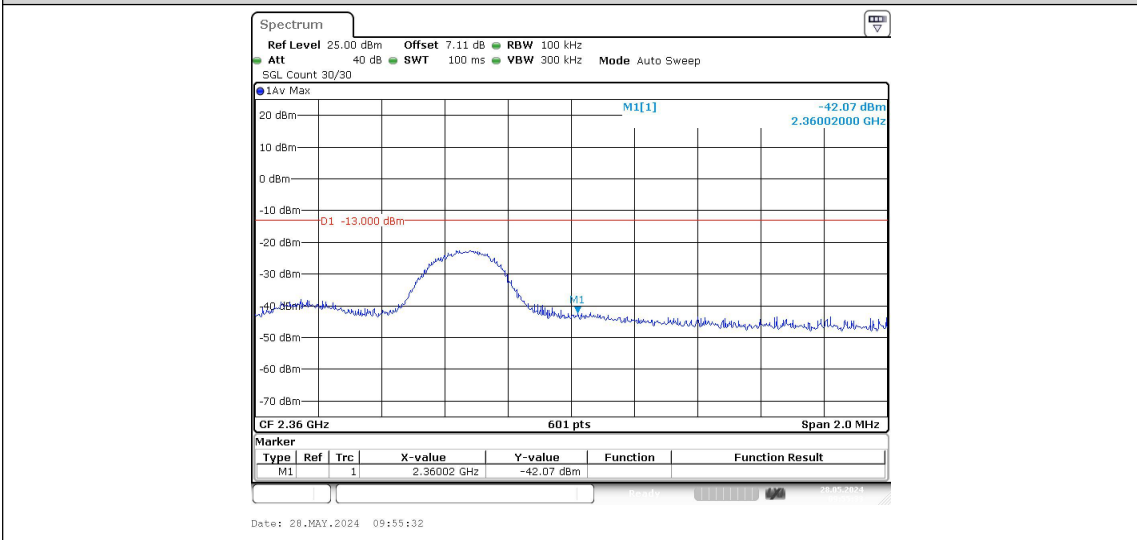

Band40-5MHz-QPSK-39225-1RB#0