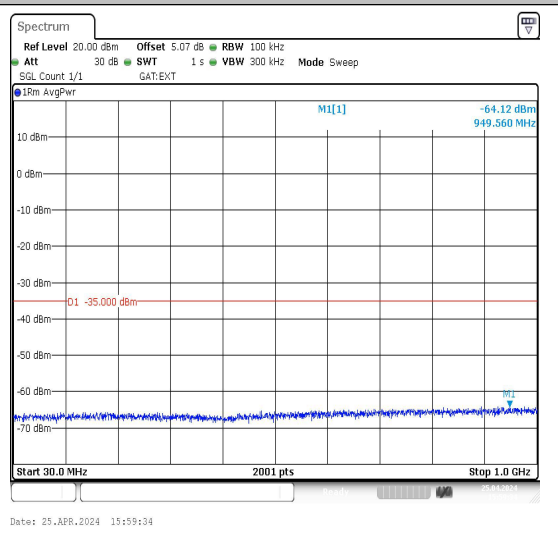

Band38\_10MHz\_QPSK\_38200\_1RB#0\_20000~27000\_20000~27000

Band38\_10MHz\_16QAM\_38200\_1RB#0\_0.009~0.15\_0.009~0.15

Band38\_10MHz\_16QAM\_38200\_1RB#0\_0.15~30\_0.15~30

Band38\_10MHz\_16QAM\_38200\_1RB#0\_30~1000\_30~1000