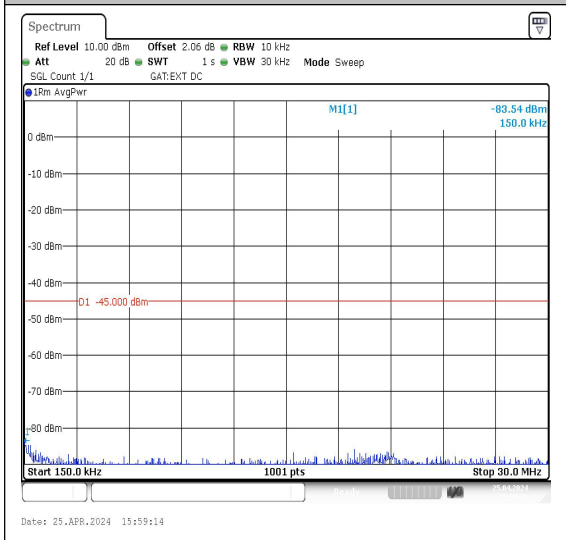

Band38\_10MHz\_QPSK\_38200\_1RB#0\_20000~27000\_20000~27000

Band38\_10MHz\_16QAM\_38200\_1RB#0\_0.009~0.15\_0.009~0.15

Band38\_10MHz\_16QAM\_38200\_1RB#0\_0.15~30\_0.15~30

Band38\_10MHz\_16QAM\_38200\_1RB#0\_30~1000\_30~1000