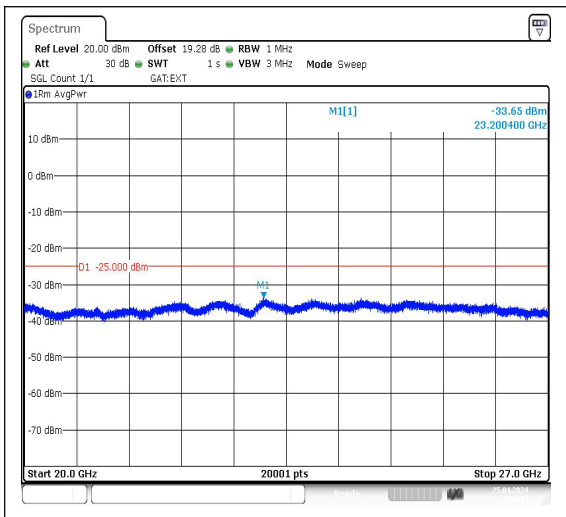

Band38_5MHz_16QAM_38225_1RB#0_0.15~30
_0.15~30

Band38_5MHz_16QAM_38225_1RB#0_30~1000_
30~1000

Date: 25.APR.2024 15:07:29

Date: 25.APR.2024 15:07:52

Band38_10MHz_QPSK_37800_1RB#0_20000~27000

Band38_10MHz_16QAM_37800_1RB#0_0.009~0.15

Band38_10MHz_QPSK_37800_1RB#0_0.15~30

Band38_10MHz_16QAM_37800_1RB#0_30~1000

Band38_10MHz_QPSK_38000_1RB#0_20000~27000

Band38_10MHz_16QAM_38000_1RB#0_0.009~0.15

Band38_10MHz_16QAM_38000_1RB#0_0.15~30

Band38_10MHz_16QAM_38000_1RB#0_30~1000