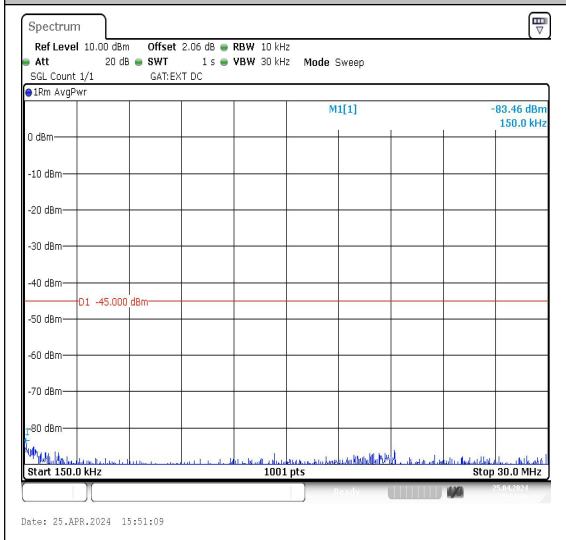

Date: 25.APR.2024 15:05:52

Date: 25.APR.2024 15:06:28

Band38_5MHz_QPSK_38225_1RB#0_20000~27000
000_20000~27000

Band38_5MHz_16QAM_38225_1RB#0_0.009~0.1
5_0.009~0.15

Date: 25.APR.2024 15:06:47

Date: 25.APR.2024 15:07:08

Band38_5MHz_16QAM_38225_1RB#0_0.15~30
_0.15~30

Band38_5MHz_16QAM_38225_1RB#0_30~1000_
30~1000

Date: 25.APR.2024 15:07:29

Date: 25.APR.2024 15:07:52

Band38_10MHz_QPSK_37800_1RB#0_20000~27000

Band38_10MHz_16QAM_37800_1RB#0_0.009~0.15

Band38_10MHz_QPSK_37800_1RB#0_0.15~30

Band38_10MHz_16QAM_37800_1RB#0_30~1000

Band38_10MHz_QPSK_38000_1RB#0_20000~27000

Band38_10MHz_16QAM_38000_1RB#0_0.009~0.15

Band38_10MHz_16QAM_38000_1RB#0_0.15~30

Band38_10MHz_16QAM_38000_1RB#0_30~1000