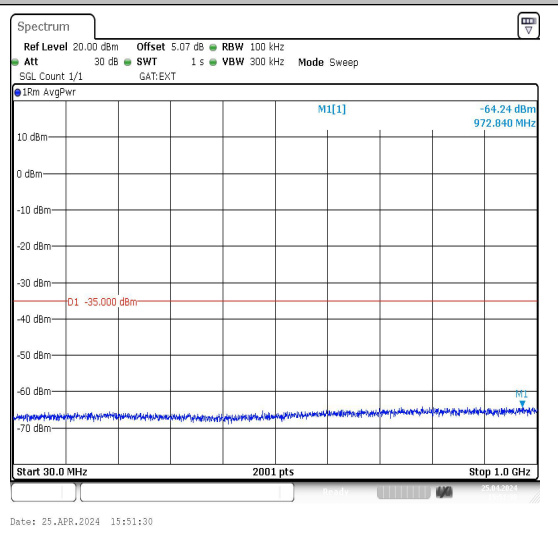

Band38_5MHz_16QAM_38225_1RB#0_0.15~30
_0.15~30

Band38_5MHz_16QAM_38225_1RB#0_30~1000_
30~1000

Date: 25.APR.2024 15:07:29

Date: 25.APR.2024 15:07:52

Band38_10MHz_QPSK_37800_1RB#0_20000~27000

Band38_10MHz_16QAM_37800_1RB#0_0.009~0.15