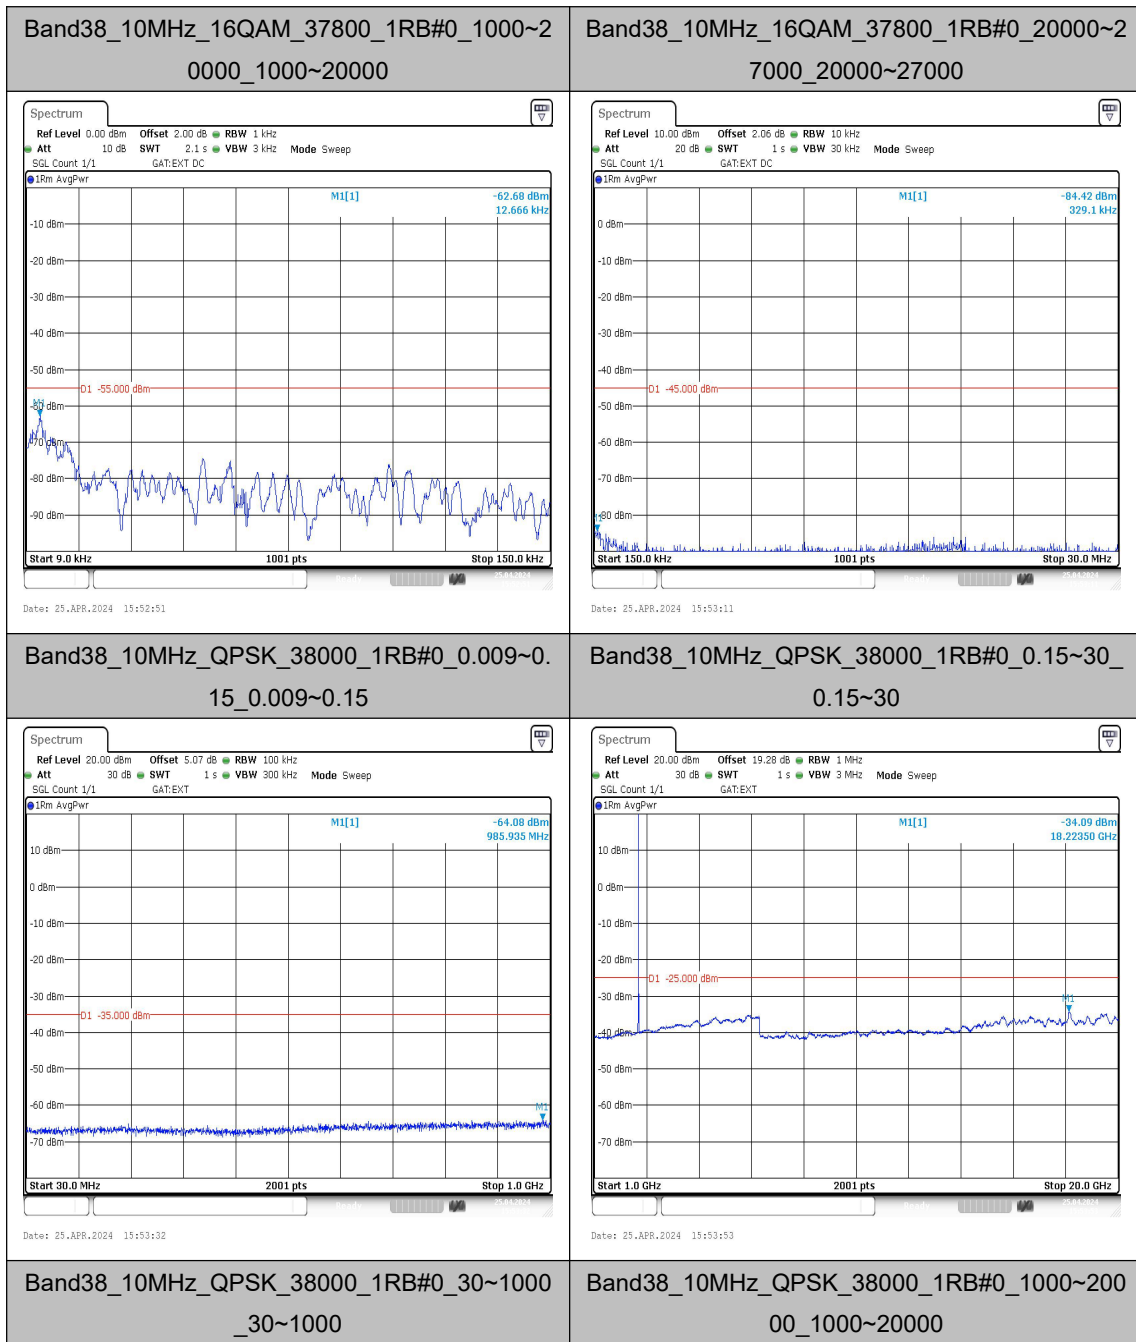

Band38_5MHz_16QAM_38225_1RB#0_0.15~30
_0.15~30

Band38_5MHz_16QAM_38225_1RB#0_30~1000_
30~1000

Date: 25.APR.2024 15:07:29

Date: 25.APR.2024 15:07:52

Band38_10MHz_QPSK_37800_1RB#0_20000~27000

Band38_10MHz_16QAM_37800_1RB#0_0.009~0.15

Band38_10MHz_QPSK_37800_1RB#0_0.15~30

Band38_10MHz_16QAM_37800_1RB#0_30~1000

Band38_10MHz_QPSK_38000_1RB#0_20000~27000

Band38_10MHz_16QAM_38000_1RB#0_0.009~0.15

Band38_10MHz_16QAM_38000_1RB#0_0.15~30

Band38_10MHz_16QAM_38000_1RB#0_30~1000