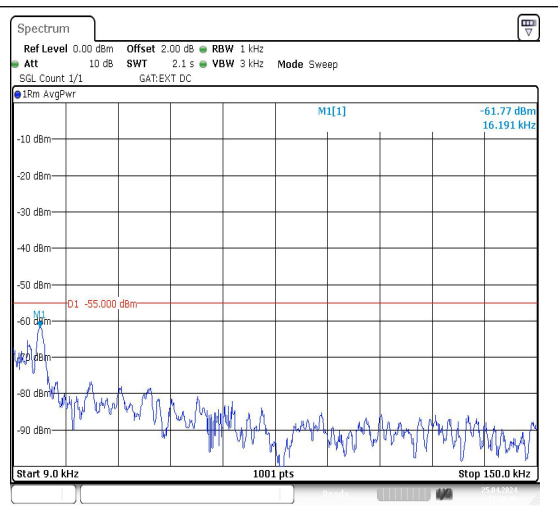

Band38_5MHz_16QAM_38225_1RB#0_0.15~30
_0.15~30

Band38_5MHz_16QAM_38225_1RB#0_30~1000_
30~1000

Date: 25.APR.2024 15:07:29

Date: 25.APR.2024 15:07:52

Band38_10MHz_QPSK_37800_1RB#0_20000~27000

Band38_10MHz_16QAM_37800_1RB#0_0.009~0.15