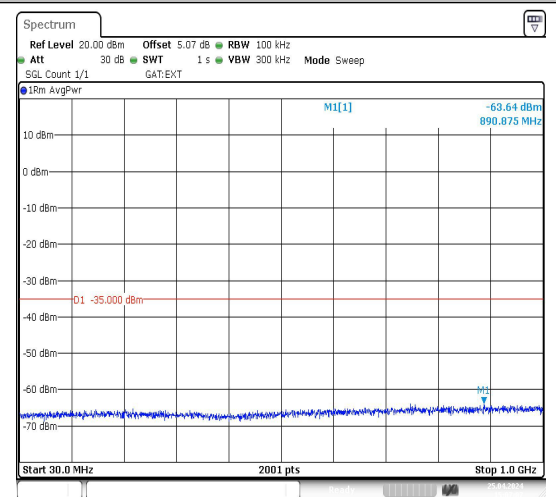

Date: 25.APR.2024 15:05:52

Date: 25.APR.2024 15:06:28

Band38_5MHz_QPSK_38225_1RB#0_20000~27000
000_20000~27000

Band38_5MHz_16QAM_38225_1RB#0_0.009~0.1
5_0.009~0.15

Date: 25.APR.2024 15:06:47

Date: 25.APR.2024 15:07:08