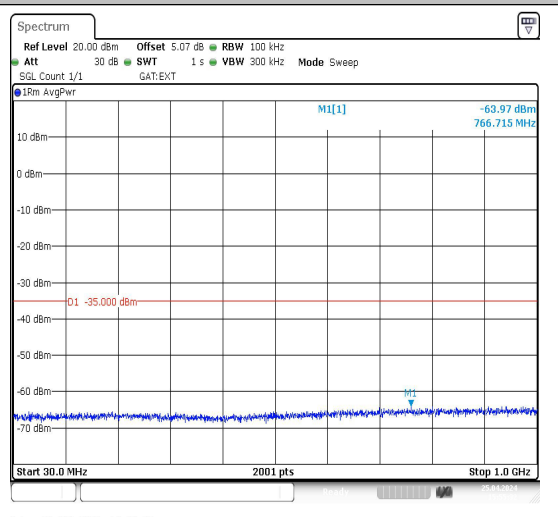

Band38_10MHz_QPSK_37800_1RB#0_0.15~30

Band38_10MHz_16QAM_37800_1RB#0_30~1000

Band38_10MHz_QPSK_38000_1RB#0_20000~27000

Band38_10MHz_16QAM_38000_1RB#0_0.009~0.15

Band38_10MHz_16QAM_38000_1RB#0_0.15~30

Band38_10MHz_16QAM_38000_1RB#0_30~1000