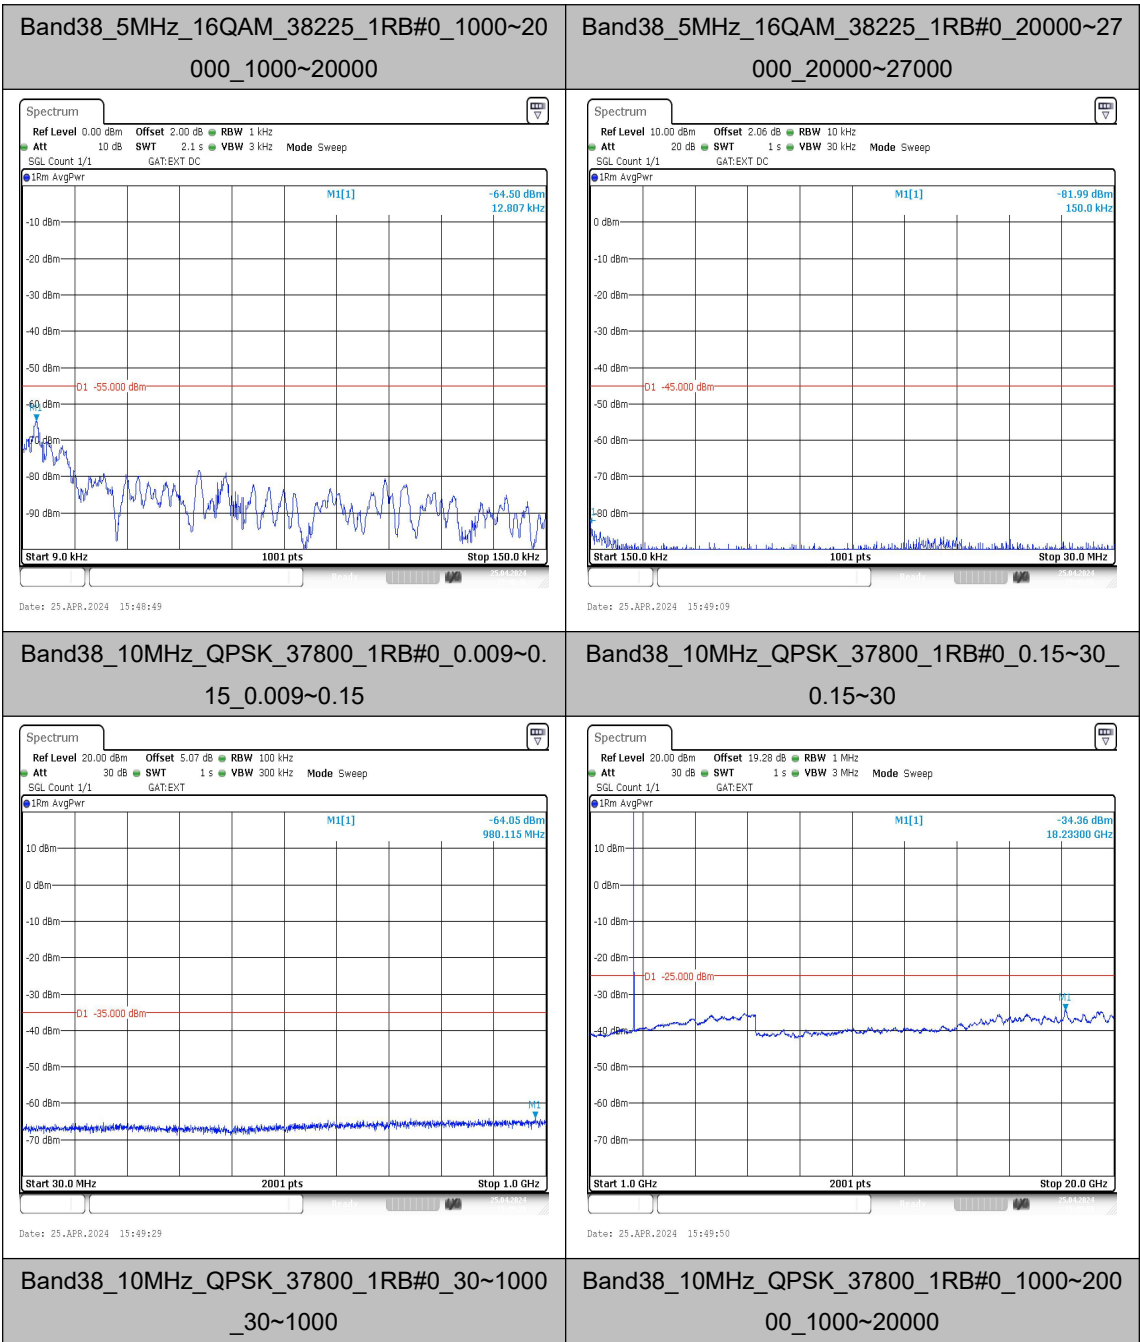

Band38_5MHz_16QAM_38225_1RB#0_0.15~30
_0.15~30

Band38_5MHz_16QAM_38225_1RB#0_30~1000_
30~1000

Date: 25.APR.2024 15:07:29

Date: 25.APR.2024 15:07:52

Band38_10MHz_QPSK_37800_1RB#0_20000~27000

Band38_10MHz_16QAM_37800_1RB#0_0.009~0.15