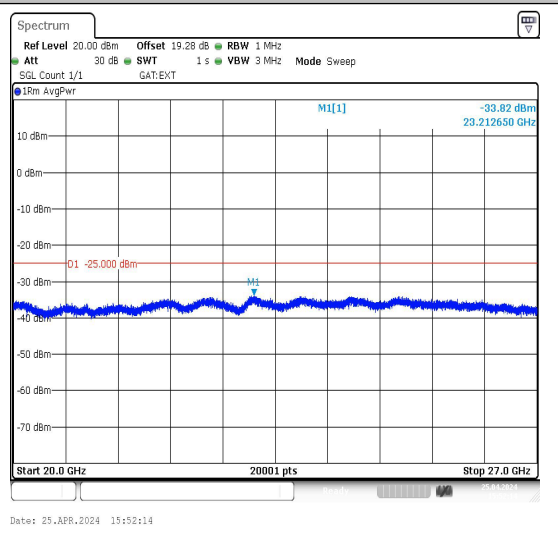

Band38_10MHz_16QAM_37800_1RB#0_30~1000