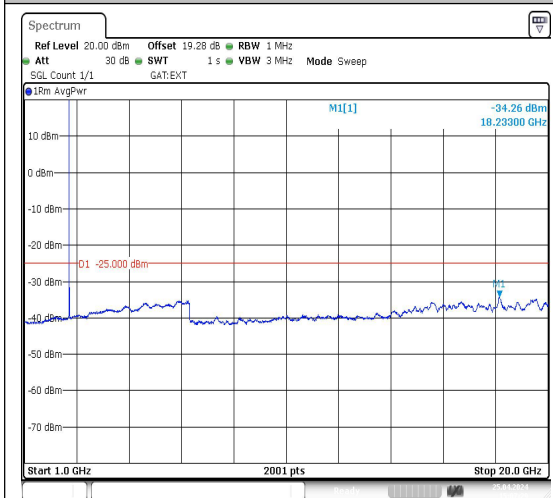

Date: 25.APR.2024 15:05:52

Date: 25.APR.2024 15:06:28

Band38_5MHz_QPSK_38225_1RB#0_20000~27000
000_20000~27000

Band38_5MHz_16QAM_38225_1RB#0_0.009~0.1
5_0.009~0.15

Date: 25.APR.2024 15:06:47

Date: 25.APR.2024 15:07:08

Band38_5MHz_16QAM_38225_1RB#0_0.15~30
_0.15~30

Band38_5MHz_16QAM_38225_1RB#0_30~1000_
30~1000

Date: 25.APR.2024 15:07:29

Date: 25.APR.2024 15:07:52

Band38_10MHz_QPSK_37800_1RB#0_20000~27000

Band38_10MHz_16QAM_37800_1RB#0_0.009~0.15