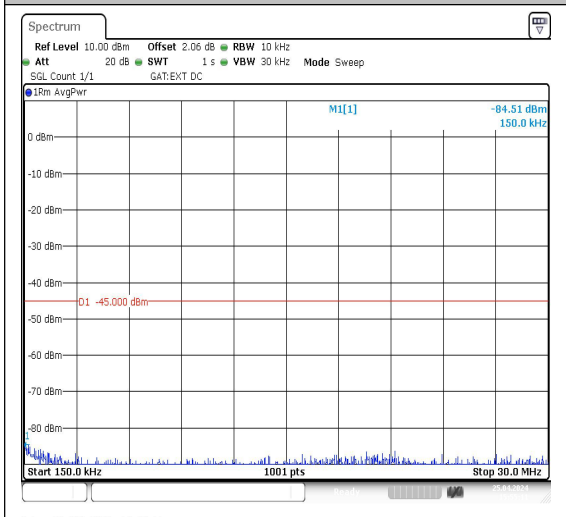

Band38_10MHz_QPSK_37800_1RB#0_0.15~30

Band38_10MHz_16QAM_37800_1RB#0_30~1000

Band38_10MHz_QPSK_38000_1RB#0_20000~27000

Band38_10MHz_16QAM_38000_1RB#0_0.009~0.15

Band38_10MHz_16QAM_38000_1RB#0_0.15~30

Band38_10MHz_16QAM_38000_1RB#0_30~1000