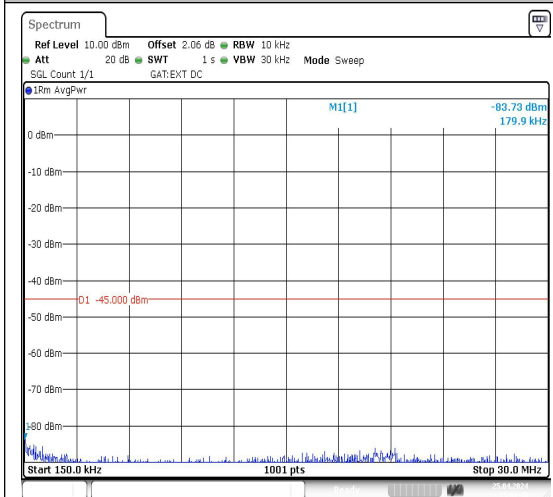

Date: 25.APR.2024 15:05:52

Date: 25.APR.2024 15:06:28

Band38_5MHz_QPSK_38225_1RB#0_20000~27000
000_20000~27000

Band38_5MHz_16QAM_38225_1RB#0_0.009~0.1
5_0.009~0.15

Date: 25.APR.2024 15:06:47

Date: 25.APR.2024 15:07:08