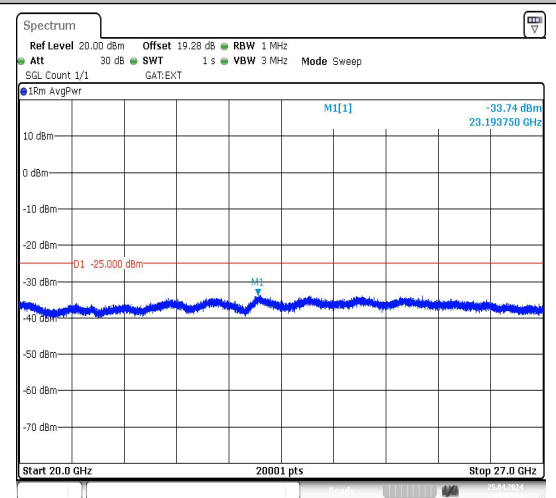

Date: 25.APR.2024 15:05:52

Date: 25.APR.2024 15:06:28

Band38_5MHz_QPSK_38225_1RB#0_20000~27000
000_20000~27000

Band38_5MHz_16QAM_38225_1RB#0_0.009~0.1
5_0.009~0.15

Date: 25.APR.2024 15:06:47

Date: 25.APR.2024 15:07:08

Band38_5MHz_16QAM_38225_1RB#0_0.15~30
_0.15~30

Band38_5MHz_16QAM_38225_1RB#0_30~1000_
30~1000

Date: 25.APR.2024 15:07:29

Date: 25.APR.2024 15:07:52

Band38_10MHz_QPSK_37800_1RB#0_20000~27000

Band38_10MHz_16QAM_37800_1RB#0_0.009~0.15