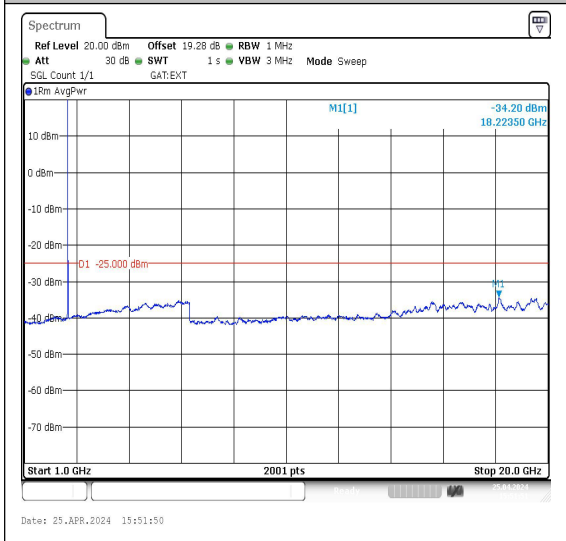

Band38_10MHz_QPSK_37800_1RB#0_0.15~30