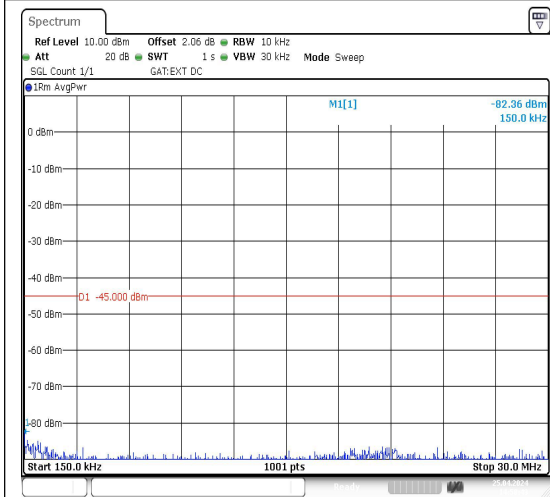

Band38_5MHz_QPSK_37775_1RB#0_20000~27000
000_20000~27000

Date: 25.APR.2024 14:58:43