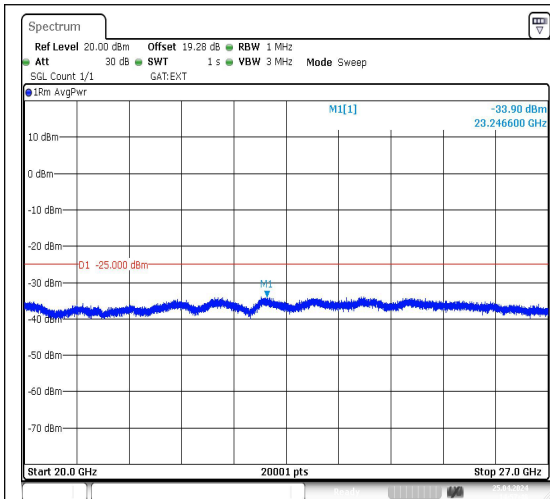

Date: 25.APR.2024 14:57:48