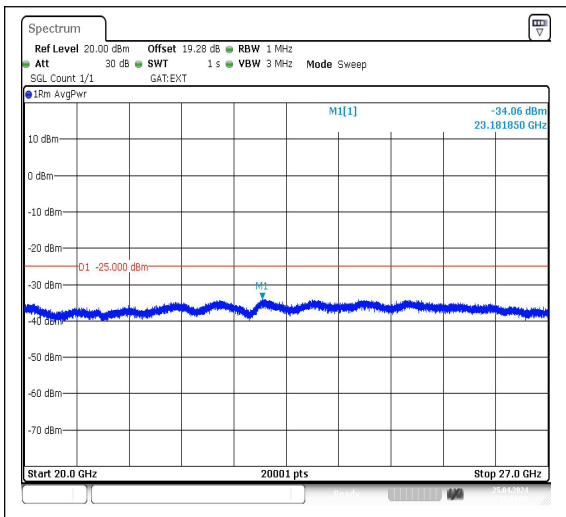

Band38_5MHz_16QAM_37775_1RB#0_0.009~0.1
 5_0.009~0.15

Date: 25.APR.2024 14:58:43

Date: 25.APR.2024 14:59:04

Band38_5MHz_16QAM_37775_1RB#0_0.15~30
 _0.15~30

Band38_5MHz_16QAM_37775_1RB#0_0.30~1000
 30~1000

Date: 25.APR.2024 14:59:25

Date: 25.APR.2024 14:59:48

Band38_5MHz_QPSK_38000_1RB#0_20000~27000

Band38_5MHz_16QAM_38000_1RB#0_0.009~0.15

Band38_5MHz_16QAM_38000_1RB#0_0.15~30

Band38_5MHz_16QAM_38000_1RB#0_30~1000