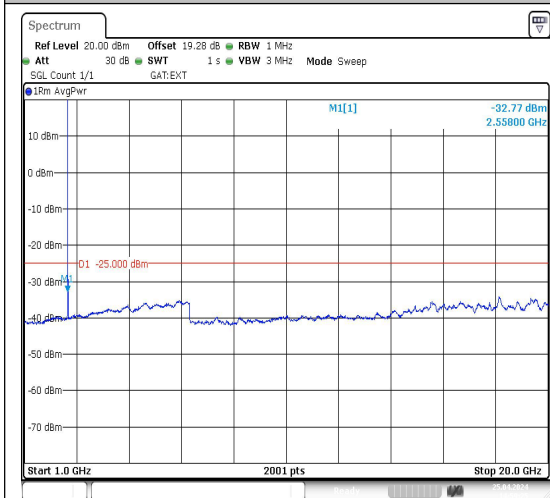

Band38_5MHz_16QAM_37775_1RB#0_0.009~0.1
 5_0.009~0.15

Date: 25.APR.2024 14:58:43

Date: 25.APR.2024 14:59:04

Band38_5MHz_16QAM_37775_1RB#0_0.15~30
 _0.15~30

Band38_5MHz_16QAM_37775_1RB#0_0.30~1000
 30~1000

Date: 25.APR.2024 14:59:25

Date: 25.APR.2024 14:59:48

Band38_5MHz_QPSK_38000_1RB#0_20000~27000

Band38_5MHz_16QAM_38000_1RB#0_0.009~0.15

Band38_5MHz_16QAM_38000_1RB#0_0.15~30

Band38_5MHz_16QAM_38000_1RB#0_30~1000