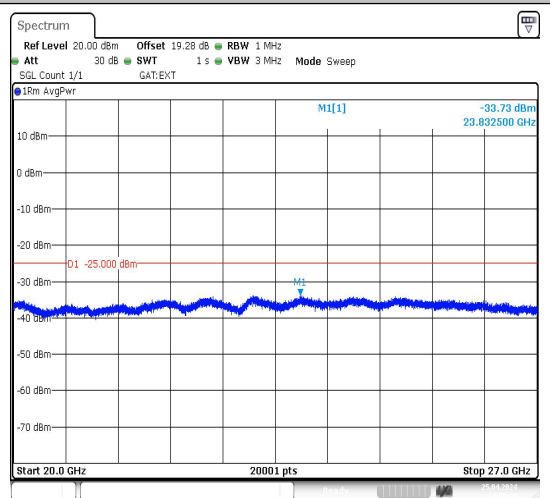

Band38_5MHz_16QAM_37775_1RB#0_0.30~1000
30~1000

Date: 25.APR.2024 14:59:48