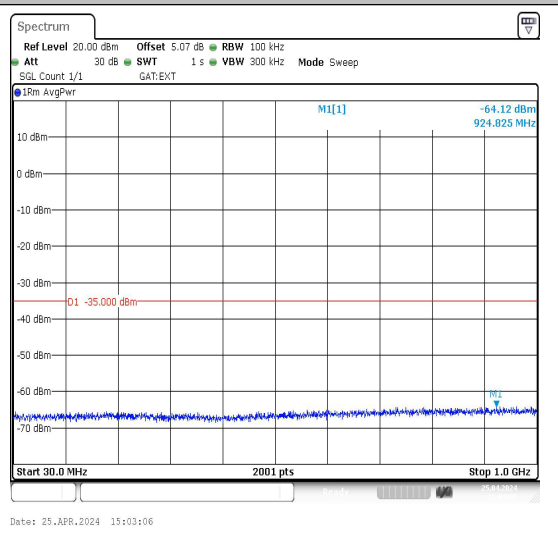

Date: 25.APR.2024 14:59:25

Date: 25.APR.2024 14:59:48

Band38_5MHz_QPSK_38000_1RB#0_20000~27000

Band38_5MHz_16QAM_38000_1RB#0_0.009~0.15

Band38_5MHz_16QAM_38000_1RB#0_0.15~30

Band38_5MHz_16QAM_38000_1RB#0_30~1000