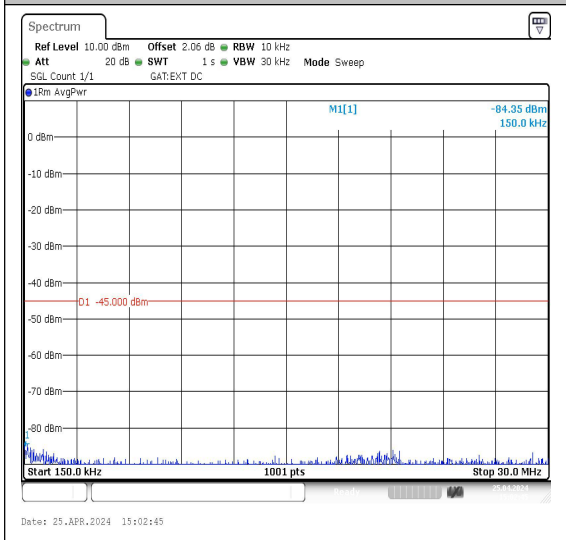

Date: 25.APR.2024 14:59:25

Date: 25.APR.2024 14:59:48

Band38_5MHz_QPSK_38000_1RB#0_20000~27000

Band38_5MHz_16QAM_38000_1RB#0_0.009~0.15

Band38_5MHz_16QAM_38000_1RB#0_0.15~30

Band38_5MHz_16QAM_38000_1RB#0_30~1000