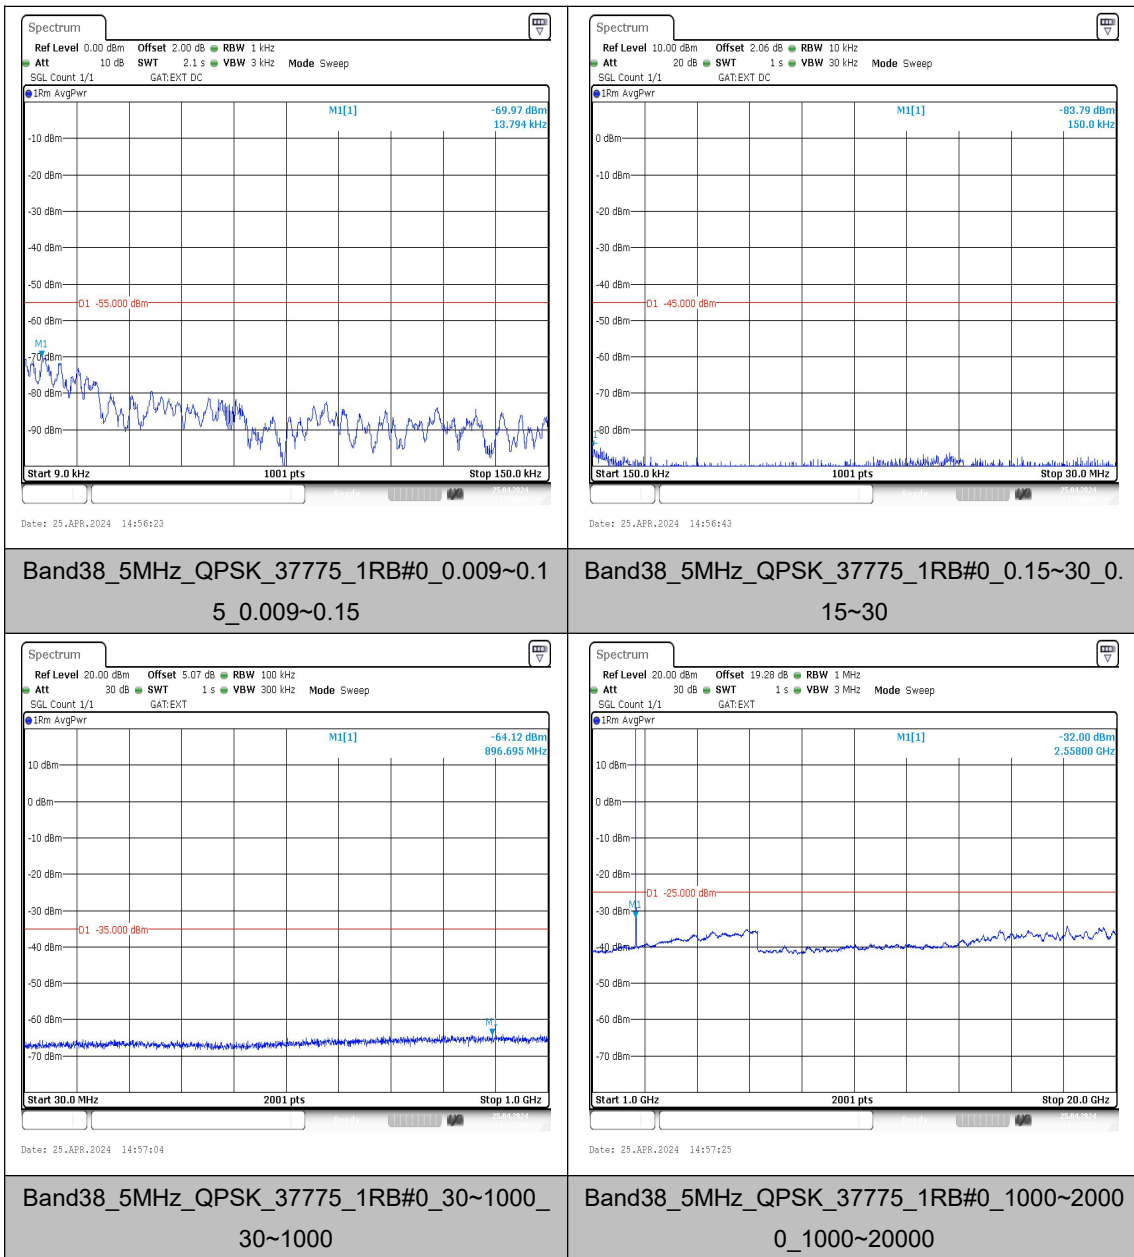

Test Graphs

Band38_5MHz_QPSK_37775_1RB#0_0.009~0.15
5_0.009~0.15

Band38_5MHz_QPSK_37775_1RB#0_0.15~30_0.
15~30

Band38_5MHz_QPSK_37775_1RB#0_30~1000_
30~1000

Band38_5MHz_QPSK_37775_1RB#0_1000~2000
0_1000~20000