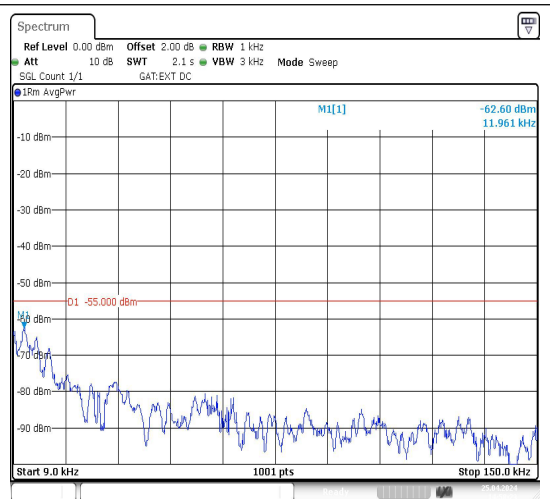

Date: 25.APR.2024 14:58:23