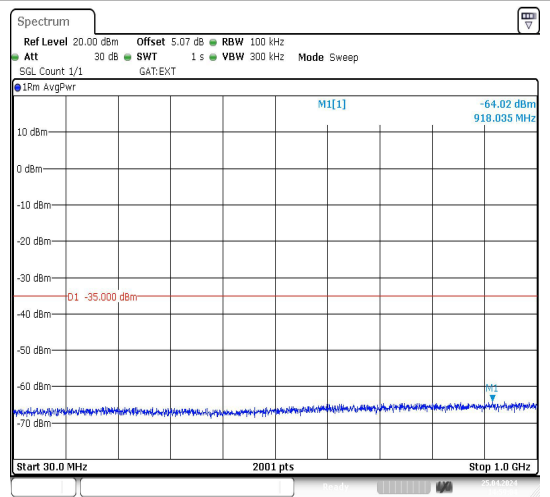

Band38_5MHz_16QAM_37775_1RB#0_0.009~0.1
5_0.009~0.15

Date: 25.APR.2024 14:59:04