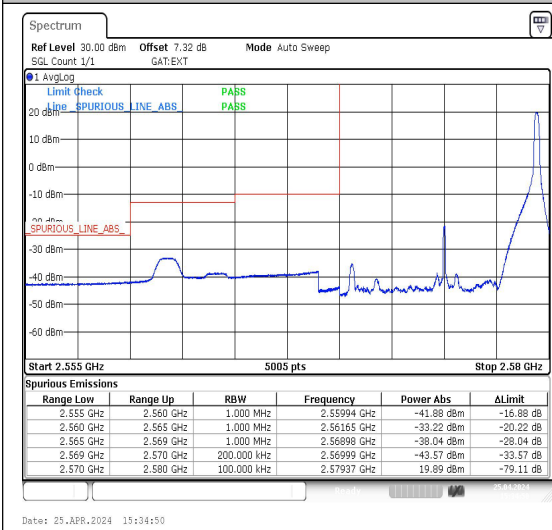

Band38_10MHz_QPSK_37800_1RB#0

Band38_10MHz_QPSK_37800_1RB#49