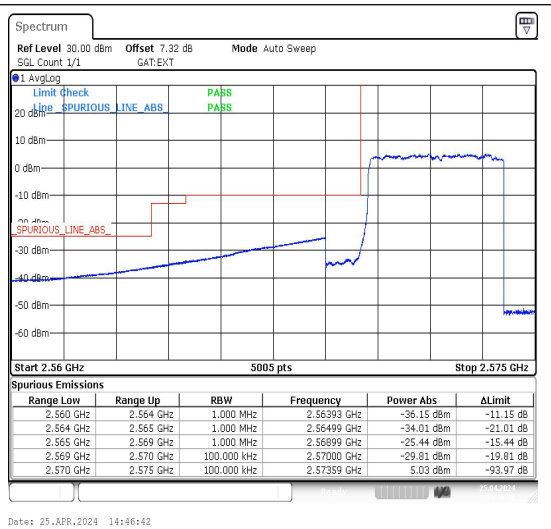

Band38\_5MHz\_QPSK\_37775\_25RB#0

Band38\_5MHz\_16QAM\_37775\_25RB#0

Band38\_5MHz\_QPSK\_38225\_1RB#0

Band38\_5MHz\_16QAM\_38225\_1RB#0

Band38\_5MHz\_QPSK\_38225\_1RB#24

Band38\_5MHz\_16QAM\_38225\_1RB#24

Band38\_5MHz\_QPSK\_38225\_25RB#0