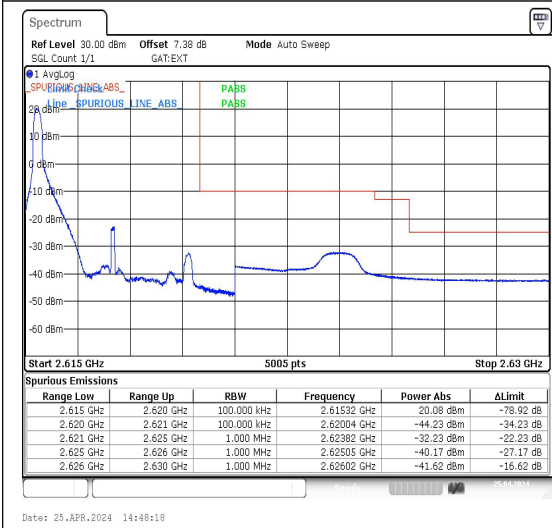

Band38\_5MHz\_QPSK\_37775\_25RB#0

Band38\_5MHz\_16QAM\_37775\_25RB#0

Band38\_5MHz\_QPSK\_38225\_1RB#0

Band38\_5MHz\_16QAM\_38225\_1RB#0

Band38\_5MHz\_QPSK\_38225\_1RB#24

Band38\_5MHz\_16QAM\_38225\_1RB#24

Band38\_5MHz\_QPSK\_38225\_25RB#0