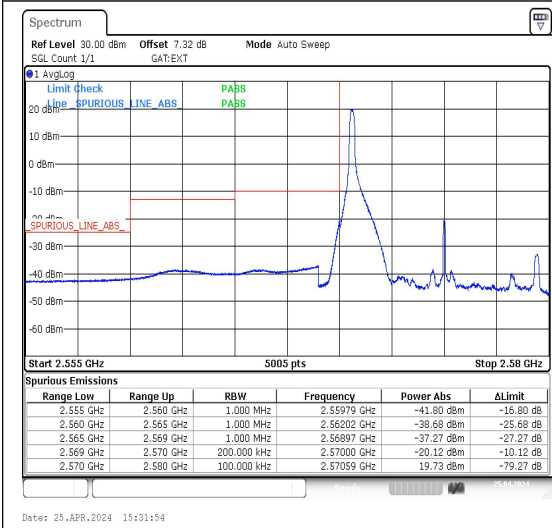

Band38_5MHz_QPSK_38225_25RB#0

Band38_10MHz_QPSK_37800_1RB#0