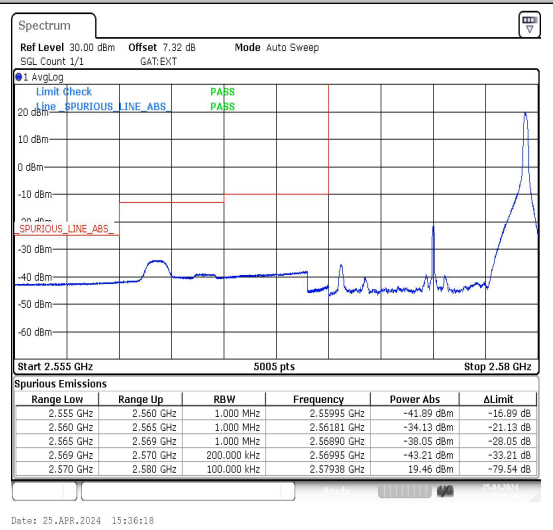

Band38\_5MHz\_16QAM\_38225\_25RB#0

Band38\_10MHz\_QPSK\_37800\_1RB#0

Band38\_10MHz\_16QAM\_37800\_1RB#0

Band38\_10MHz\_QPSK\_37800\_1RB#49

Band38\_10MHz\_16QAM\_37800\_1RB#49