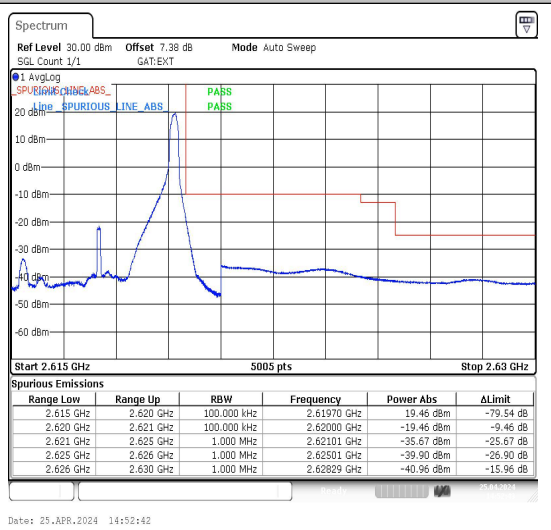

Band38\_5MHz\_QPSK\_37775\_25RB#0

Band38\_5MHz\_16QAM\_37775\_25RB#0

Band38\_5MHz\_QPSK\_38225\_1RB#0

Band38\_5MHz\_16QAM\_38225\_1RB#0

Band38\_5MHz\_QPSK\_38225\_1RB#24

Band38\_5MHz\_16QAM\_38225\_1RB#24

Band38\_5MHz\_QPSK\_38225\_25RB#0

Band38\_5MHz\_16QAM\_38225\_25RB#0

Band38\_10MHz\_QPSK\_37800\_1RB#0

Band38\_10MHz\_16QAM\_37800\_1RB#0

Band38\_10MHz\_QPSK\_37800\_1RB#49

Band38\_10MHz\_16QAM\_37800\_1RB#49