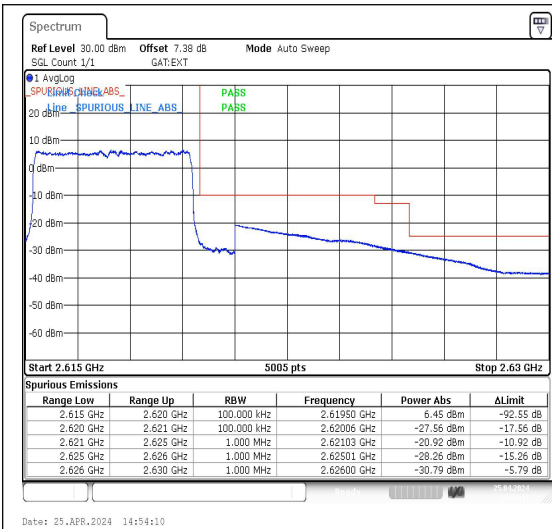

Band38\_5MHz\_QPSK\_37775\_25RB#0

Band38\_5MHz\_16QAM\_37775\_25RB#0

Band38\_5MHz\_QPSK\_38225\_1RB#0

Band38\_5MHz\_16QAM\_38225\_1RB#0

Band38\_5MHz\_QPSK\_38225\_1RB#24

Band38\_5MHz\_16QAM\_38225\_1RB#24

Band38\_5MHz\_QPSK\_38225\_25RB#0