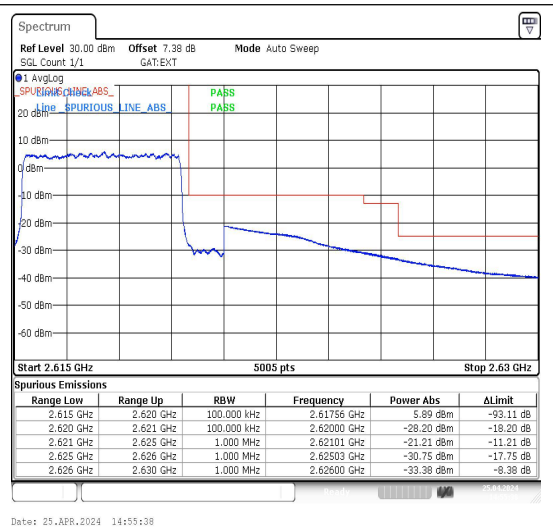

Band38\_5MHz\_QPSK\_37775\_25RB#0

Band38\_5MHz\_16QAM\_37775\_25RB#0

Band38\_5MHz\_QPSK\_38225\_1RB#0

Band38\_5MHz\_16QAM\_38225\_1RB#0

Band38\_5MHz\_QPSK\_38225\_1RB#24

Band38\_5MHz\_16QAM\_38225\_1RB#24

Band38\_5MHz\_QPSK\_38225\_25RB#0

Band38\_5MHz\_16QAM\_38225\_25RB#0

Band38\_10MHz\_QPSK\_37800\_1RB#0

Band38\_10MHz\_16QAM\_37800\_1RB#0

Band38\_10MHz\_QPSK\_37800\_1RB#49

Band38\_10MHz\_16QAM\_37800\_1RB#49