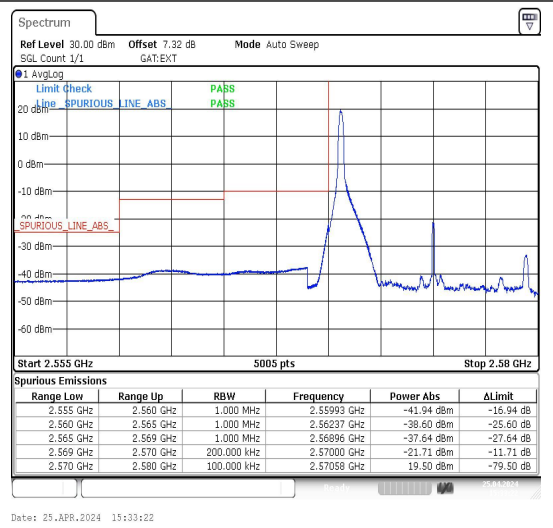

Band38\_5MHz\_QPSK\_37775\_25RB#0

Band38\_5MHz\_16QAM\_37775\_25RB#0

Band38\_5MHz\_QPSK\_38225\_1RB#0

Band38\_5MHz\_16QAM\_38225\_1RB#0

Band38\_5MHz\_QPSK\_38225\_1RB#24

Band38\_5MHz\_16QAM\_38225\_1RB#24

Band38\_5MHz\_QPSK\_38225\_25RB#0

Band38\_5MHz\_16QAM\_38225\_25RB#0

Band38\_10MHz\_QPSK\_37800\_1RB#0

Band38\_10MHz\_16QAM\_37800\_1RB#0

Band38\_10MHz\_QPSK\_37800\_1RB#49

Band38\_10MHz\_16QAM\_37800\_1RB#49