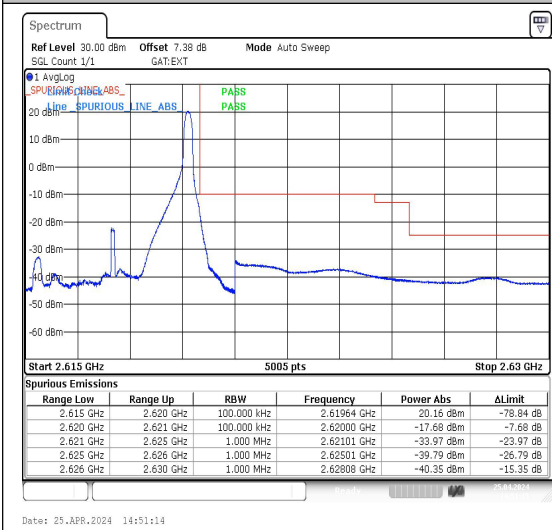

Band38\_5MHz\_QPSK\_37775\_25RB#0

Band38\_5MHz\_16QAM\_37775\_25RB#0

Band38\_5MHz\_QPSK\_38225\_1RB#0

Band38\_5MHz\_16QAM\_38225\_1RB#0

Band38\_5MHz\_QPSK\_38225\_1RB#24

Band38\_5MHz\_16QAM\_38225\_1RB#24

Band38\_5MHz\_QPSK\_38225\_25RB#0

Band38\_5MHz\_16QAM\_38225\_25RB#0

Band38\_10MHz\_QPSK\_37800\_1RB#0

Band38\_10MHz\_16QAM\_37800\_1RB#0

Band38\_10MHz\_QPSK\_37800\_1RB#49

Band38\_10MHz\_16QAM\_37800\_1RB#49