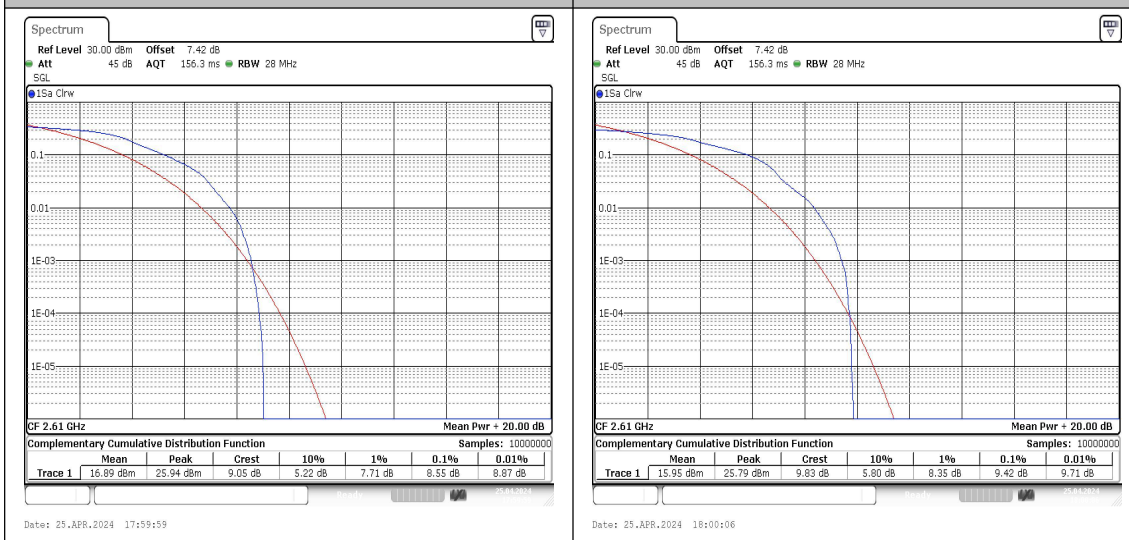

Band38-20MHz-QPSK-38000-100RB#0-PASS **Band38-20MHz-16QAM-38000-100RB#0-PASS**

Band38-20MHz-QPSK-38150-1RB#0-PASS **Band38-20MHz-16QAM-38150-1RB#0-PASS**

Band38-20MHz-QPSK-38150-100RB#0-PASS **Band38-20MHz-16QAM-38150-100RB#0-PASS**

Appendix C: 26dB Bandwidth and Occupied Bandwidth

Test Result

Band	Bandwidth	Modulation	Channel	RB Configuration	Occupied Bandwidth (MHz)	26dB Bandwidth (MHz)	Verdict
Band38	5MHz	QPSK	37775	25RB#0	4.496	5.06	PASS
Band38	5MHz	16QAM	37775	25RB#0	4.496	5.22	PASS
Band38	5MHz	QPSK	38000	25RB#0	4.496	5.02	PASS
Band38	5MHz	16QAM	38000	25RB#0	4.496	5.27	PASS
Band38	5MHz	QPSK	38225	25RB#0	4.496	5.08	PASS
Band38	5MHz	16QAM	38225	25RB#0	4.496	5.32	PASS
Band38	10MHz	QPSK	37800	50RB#0	8.985	10.90	PASS
Band38	10MHz	16QAM	37800	50RB#0	8.985	10.17	PASS
Band38	10MHz	QPSK	38000	50RB#0	9.018	10.50	PASS
Band38	10MHz	16QAM	38000	50RB#0	8.985	10.30	PASS
Band38	10MHz	QPSK	38200	50RB#0	8.985	10.43	PASS
Band38	10MHz	16QAM	38200	50RB#0	8.985	10.27	PASS
Band38	15MHz	QPSK	37825	75RB#0	13.478	15.75	PASS
Band38	15MHz	16QAM	37825	75RB#0	13.478	16.45	PASS
Band38	15MHz	QPSK	38000	75RB#0	13.478	15.80	PASS
Band38	15MHz	16QAM	38000	75RB#0	13.478	16.20	PASS
Band38	15MHz	QPSK	38175	75RB#0	13.478	15.90	PASS
Band38	15MHz	16QAM	38175	75RB#0	13.478	16.00	PASS
Band38	20MHz	QPSK	37850	100RB#0	18.037	21.20	PASS
Band38	20MHz	16QAM	37850	100RB#0	18.037	20.87	PASS
Band38	20MHz	QPSK	38000	100RB#0	18.103	21.53	PASS
Band38	20MHz	16QAM	38000	100RB#0	18.037	21.20	PASS
Band38	20MHz	QPSK	38150	100RB#0	18.037	20.93	PASS
Band38	20MHz	16QAM	38150	100RB#0	18.037	21.07	PASS

Test Graphs