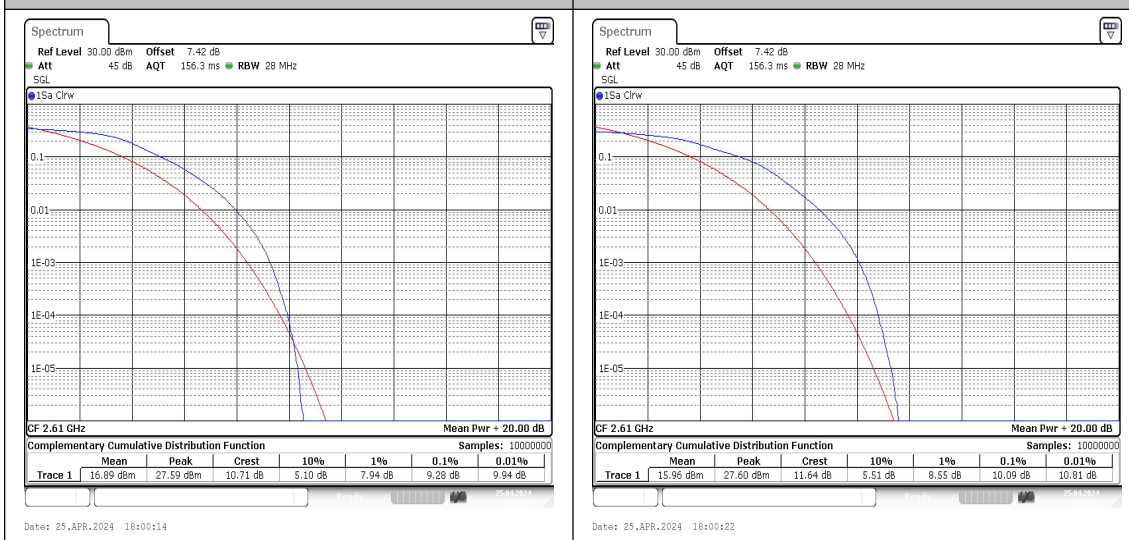

Band38-20MHz-QPSK-38000-100RB#0-PASS **Band38-20MHz-16QAM-38000-100RB#0-PASS**

Band38-20MHz-QPSK-38150-1RB#0-PASS **Band38-20MHz-16QAM-38150-1RB#0-PASS**

Band38-20MHz-QPSK-38150-100RB#0-PASS **Band38-20MHz-16QAM-38150-100RB#0-PASS**

Appendix C: 26dB Bandwidth and Occupied Bandwidth

Test Result

Band	Bandwidth	Modulation	Channel	RB Configuration	Occupied Bandwidth (MHz)	26dB Bandwidth (MHz)	Verdict
Band38	5MHz	QPSK	37775	25RB#0	4.496	5.06	PASS
Band38	5MHz	16QAM	37775	25RB#0	4.496	5.22	PASS
Band38	5MHz	QPSK	38000	25RB#0	4.496	5.02	PASS
Band38	5MHz	16QAM	38000	25RB#0	4.496	5.27	PASS
Band38	5MHz	QPSK	38225	25RB#0	4.496	5.08	PASS
Band38	5MHz	16QAM	38225	25RB#0	4.496	5.32	PASS
Band38	10MHz	QPSK	37800	50RB#0	8.985	10.90	PASS
Band38	10MHz	16QAM	37800	50RB#0	8.985	10.17	PASS
Band38	10MHz	QPSK	38000	50RB#0	9.018	10.50	PASS
Band38	10MHz	16QAM	38000	50RB#0	8.985	10.30	PASS
Band38	10MHz	QPSK	38200	50RB#0	8.985	10.43	PASS
Band38	10MHz	16QAM	38200	50RB#0	8.985	10.27	PASS
Band38	15MHz	QPSK	37825	75RB#0	13.478	15.75	PASS
Band38	15MHz	16QAM	37825	75RB#0	13.478	16.45	PASS
Band38	15MHz	QPSK	38000	75RB#0	13.478	15.80	PASS
Band38	15MHz	16QAM	38000	75RB#0	13.478	16.20	PASS
Band38	15MHz	QPSK	38175	75RB#0	13.478	15.90	PASS
Band38	15MHz	16QAM	38175	75RB#0	13.478	16.00	PASS
Band38	20MHz	QPSK	37850	100RB#0	18.037	21.20	PASS
Band38	20MHz	16QAM	37850	100RB#0	18.037	20.87	PASS
Band38	20MHz	QPSK	38000	100RB#0	18.103	21.53	PASS
Band38	20MHz	16QAM	38000	100RB#0	18.037	21.20	PASS
Band38	20MHz	QPSK	38150	100RB#0	18.037	20.93	PASS
Band38	20MHz	16QAM	38150	100RB#0	18.037	21.07	PASS

Test Graphs