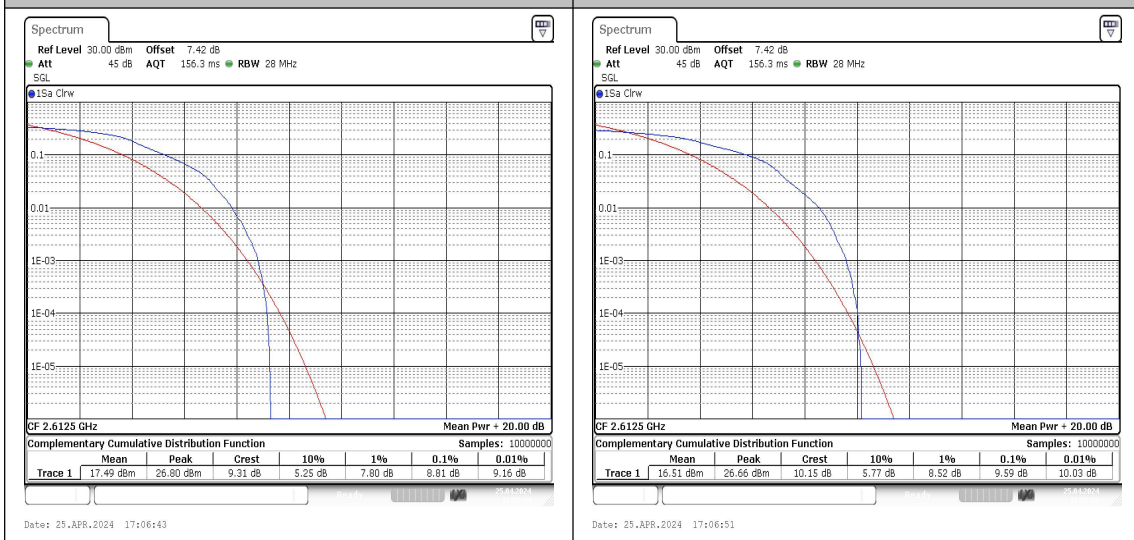

Band38-15MHz-QPSK-38000-75RB#0-PASS

Band38-15MHz-16QAM-38000-75RB#0-PASS