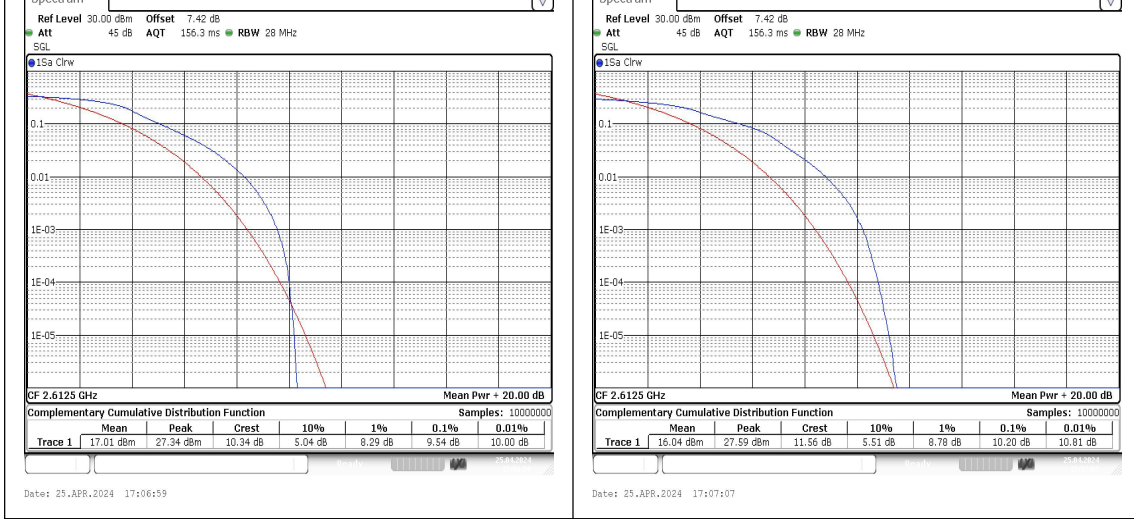

Band38-15MHz-16QAM-38000-75RB#0-PASS

Band38-15MHz-QPSK-38175-1RB#0-PASS