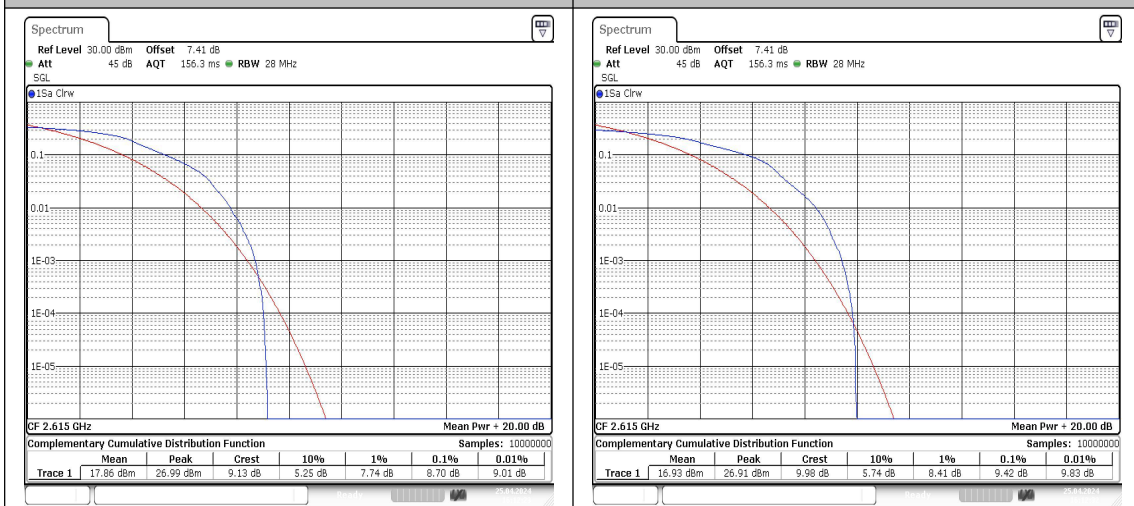

Band38-10MHz-QPSK-38000-50RB#0-PASS

Date: 25.APR.2024 16:12:14