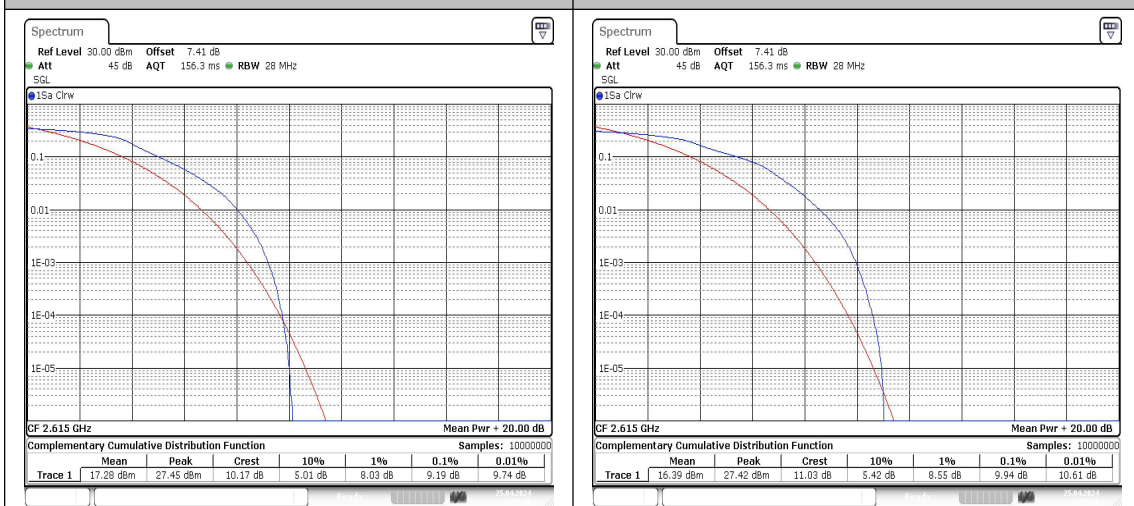

Band38-10MHz-16QAM-38000-50RB#0-PASS

Date: 25.APR.2024 16:12:24