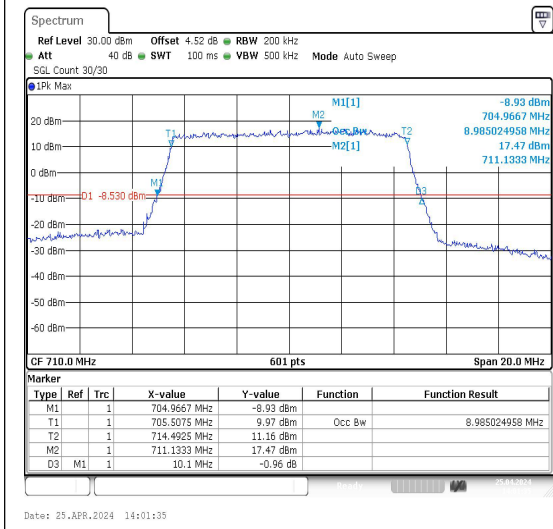

Band17-5MHz-QPSK-23825-25RB#0-PASS

Band17-5MHz-16QAM-23825-25RB#0-PASS

Band17-10MHz-QPSK-23780-50RB#0-PASS

Band17-10MHz-16QAM-23780-50RB#0-PASS

Band17-10MHz-QPSK-23790-50RB#0-PASS

Band17-10MHz-16QAM-23790-50RB#0-PASS

Appendix D: Band Edge

Test Result

Band	Bandwidth	Modulation	Channel	RB Configuration	Result(dBm)	Verdict
Band17	5MHz	QPSK	23755	1RB#0	-15.26	PASS
Band17	5MHz	16QAM	23755	1RB#0	-16.13	PASS
Band17	5MHz	QPSK	23755	1RB#24	-45.51	PASS
Band17	5MHz	16QAM	23755	1RB#24	-45.82	PASS
Band17	5MHz	QPSK	23755	25RB#0	-25.01	PASS
Band17	5MHz	16QAM	23755	25RB#0	-26.79	PASS
Band17	5MHz	QPSK	23825	1RB#0	-47.20	PASS
Band17	5MHz	16QAM	23825	1RB#0	-47.00	PASS
Band17	5MHz	QPSK	23825	1RB#24	-15.57	PASS
Band17	5MHz	16QAM	23825	1RB#24	-16.71	PASS
Band17	5MHz	QPSK	23825	25RB#0	-27.95	PASS
Band17	5MHz	16QAM	23825	25RB#0	-28.92	PASS
Band17	10MHz	QPSK	23780	1RB#0	-19.59	PASS
Band17	10MHz	16QAM	23780	1RB#0	-20.59	PASS
Band17	10MHz	QPSK	23780	1RB#49	-48.39	PASS
Band17	10MHz	16QAM	23780	1RB#49	-48.70	PASS
Band17	10MHz	QPSK	23780	50RB#0	-30.54	PASS
Band17	10MHz	16QAM	23780	50RB#0	-32.40	PASS
Band17	10MHz	QPSK	23800	1RB#0	-45.28	PASS
Band17	10MHz	16QAM	23800	1RB#0	-46.23	PASS
Band17	10MHz	QPSK	23800	1RB#49	-19.56	PASS
Band17	10MHz	16QAM	23800	1RB#49	-20.59	PASS
Band17	10MHz	QPSK	23800	50RB#0	-33.30	PASS
Band17	10MHz	16QAM	23800	50RB#0	-35.20	PASS

Test Graphs