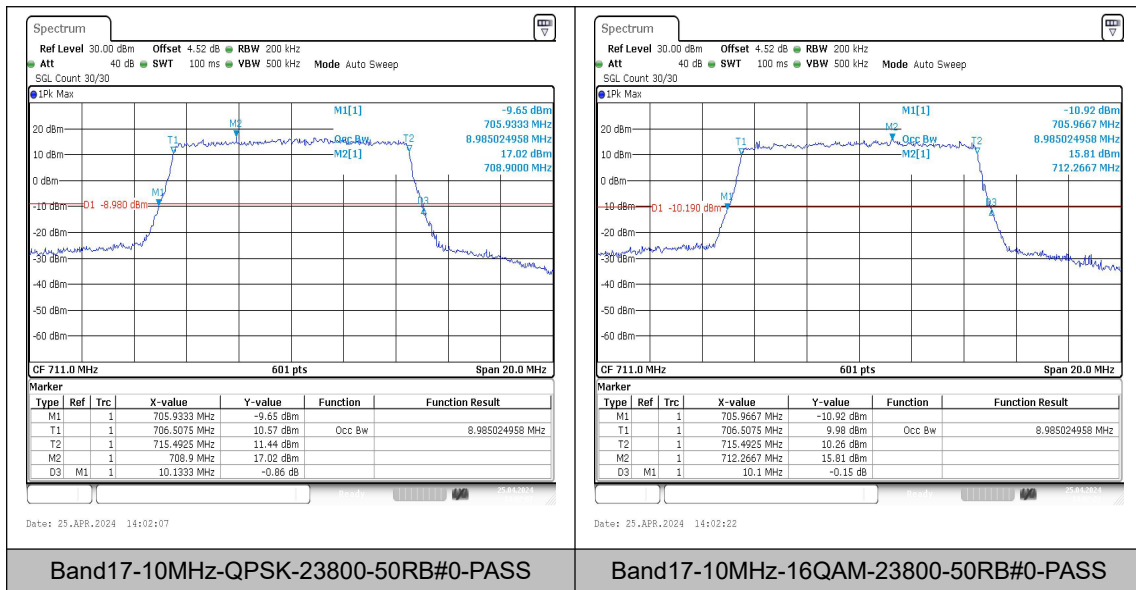

Band17-5MHz-QPSK-23825-25RB#0-PASS

Band17-5MHz-16QAM-23825-25RB#0-PASS

Band17-10MHz-QPSK-23780-50RB#0-PASS

Band17-10MHz-16QAM-23780-50RB#0-PASS

Band17-10MHz-QPSK-23790-50RB#0-PASS

Band17-10MHz-16QAM-23790-50RB#0-PASS

Appendix D: Band Edge

Test Result

Band	Bandwidth	Modulation	Channel	RB Configuration	Result(dBm)	Verdict
Band17	5MHz	QPSK	23755	1RB#0	-15.26	PASS
Band17	5MHz	16QAM	23755	1RB#0	-16.13	PASS
Band17	5MHz	QPSK	23755	1RB#24	-45.51	PASS
Band17	5MHz	16QAM	23755	1RB#24	-45.82	PASS
Band17	5MHz	QPSK	23755	25RB#0	-25.01	PASS
Band17	5MHz	16QAM	23755	25RB#0	-26.79	PASS
Band17	5MHz	QPSK	23825	1RB#0	-47.20	PASS
Band17	5MHz	16QAM	23825	1RB#0	-47.00	PASS
Band17	5MHz	QPSK	23825	1RB#24	-15.57	PASS
Band17	5MHz	16QAM	23825	1RB#24	-16.71	PASS
Band17	5MHz	QPSK	23825	25RB#0	-27.95	PASS
Band17	5MHz	16QAM	23825	25RB#0	-28.92	PASS
Band17	10MHz	QPSK	23780	1RB#0	-19.59	PASS
Band17	10MHz	16QAM	23780	1RB#0	-20.59	PASS
Band17	10MHz	QPSK	23780	1RB#49	-48.39	PASS
Band17	10MHz	16QAM	23780	1RB#49	-48.70	PASS
Band17	10MHz	QPSK	23780	50RB#0	-30.54	PASS
Band17	10MHz	16QAM	23780	50RB#0	-32.40	PASS
Band17	10MHz	QPSK	23800	1RB#0	-45.28	PASS
Band17	10MHz	16QAM	23800	1RB#0	-46.23	PASS
Band17	10MHz	QPSK	23800	1RB#49	-19.56	PASS
Band17	10MHz	16QAM	23800	1RB#49	-20.59	PASS
Band17	10MHz	QPSK	23800	50RB#0	-33.30	PASS
Band17	10MHz	16QAM	23800	50RB#0	-35.20	PASS

Test Graphs