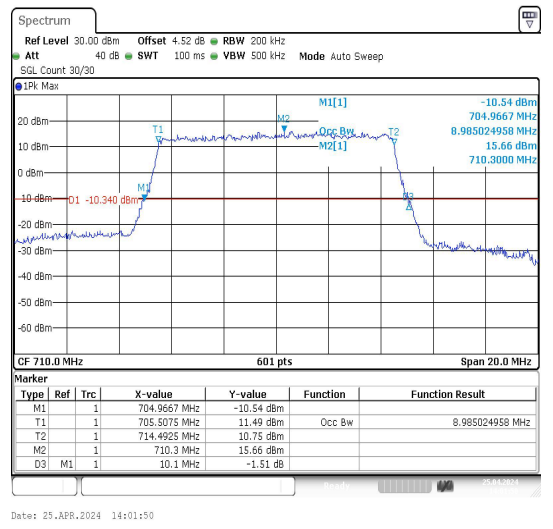

Band17-5MHz-QPSK-23825-25RB#0-PASS

Band17-5MHz-16QAM-23825-25RB#0-PASS

Band17-10MHz-QPSK-23780-50RB#0-PASS

Band17-10MHz-16QAM-23780-50RB#0-PASS

Band17-10MHz-QPSK-23790-50RB#0-PASS

Band17-10MHz-16QAM-23790-50RB#0-PASS

Appendix D: Band Edge

Test Result

Band	Bandwidth	Modulation	Channel	RB Configuration	Result(dBm)	Verdict
Band17	5MHz	QPSK	23755	1RB#0	-15.26	PASS
Band17	5MHz	16QAM	23755	1RB#0	-16.13	PASS
Band17	5MHz	QPSK	23755	1RB#24	-45.51	PASS
Band17	5MHz	16QAM	23755	1RB#24	-45.82	PASS
Band17	5MHz	QPSK	23755	25RB#0	-25.01	PASS
Band17	5MHz	16QAM	23755	25RB#0	-26.79	PASS
Band17	5MHz	QPSK	23825	1RB#0	-47.20	PASS
Band17	5MHz	16QAM	23825	1RB#0	-47.00	PASS
Band17	5MHz	QPSK	23825	1RB#24	-15.57	PASS
Band17	5MHz	16QAM	23825	1RB#24	-16.71	PASS
Band17	5MHz	QPSK	23825	25RB#0	-27.95	PASS
Band17	5MHz	16QAM	23825	25RB#0	-28.92	PASS
Band17	10MHz	QPSK	23780	1RB#0	-19.59	PASS
Band17	10MHz	16QAM	23780	1RB#0	-20.59	PASS
Band17	10MHz	QPSK	23780	1RB#49	-48.39	PASS
Band17	10MHz	16QAM	23780	1RB#49	-48.70	PASS
Band17	10MHz	QPSK	23780	50RB#0	-30.54	PASS
Band17	10MHz	16QAM	23780	50RB#0	-32.40	PASS
Band17	10MHz	QPSK	23800	1RB#0	-45.28	PASS
Band17	10MHz	16QAM	23800	1RB#0	-46.23	PASS
Band17	10MHz	QPSK	23800	1RB#49	-19.56	PASS
Band17	10MHz	16QAM	23800	1RB#49	-20.59	PASS
Band17	10MHz	QPSK	23800	50RB#0	-33.30	PASS
Band17	10MHz	16QAM	23800	50RB#0	-35.20	PASS

Test Graphs