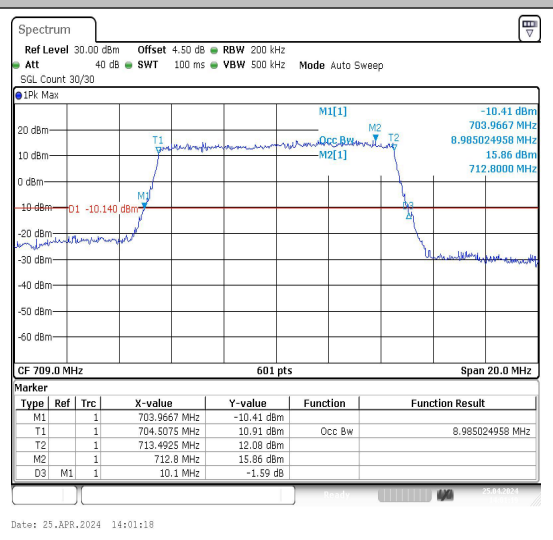

Band17-5MHz-QPSK-23825-25RB#0-PASS

Band17-5MHz-16QAM-23825-25RB#0-PASS

Band17-10MHz-QPSK-23780-50RB#0-PASS

Band17-10MHz-16QAM-23780-50RB#0-PASS

Band17-10MHz-QPSK-23790-50RB#0-PASS

Band17-10MHz-16QAM-23790-50RB#0-PASS

Appendix D: Band Edge

Test Result

Band	Bandwidth	Modulation	Channel	RB Configuration	Result(dBm)	Verdict
Band17	5MHz	QPSK	23755	1RB#0	-15.26	PASS
Band17	5MHz	16QAM	23755	1RB#0	-16.13	PASS
Band17	5MHz	QPSK	23755	1RB#24	-45.51	PASS
Band17	5MHz	16QAM	23755	1RB#24	-45.82	PASS
Band17	5MHz	QPSK	23755	25RB#0	-25.01	PASS
Band17	5MHz	16QAM	23755	25RB#0	-26.79	PASS
Band17	5MHz	QPSK	23825	1RB#0	-47.20	PASS
Band17	5MHz	16QAM	23825	1RB#0	-47.00	PASS
Band17	5MHz	QPSK	23825	1RB#24	-15.57	PASS
Band17	5MHz	16QAM	23825	1RB#24	-16.71	PASS
Band17	5MHz	QPSK	23825	25RB#0	-27.95	PASS
Band17	5MHz	16QAM	23825	25RB#0	-28.92	PASS
Band17	10MHz	QPSK	23780	1RB#0	-19.59	PASS
Band17	10MHz	16QAM	23780	1RB#0	-20.59	PASS
Band17	10MHz	QPSK	23780	1RB#49	-48.39	PASS
Band17	10MHz	16QAM	23780	1RB#49	-48.70	PASS
Band17	10MHz	QPSK	23780	50RB#0	-30.54	PASS
Band17	10MHz	16QAM	23780	50RB#0	-32.40	PASS
Band17	10MHz	QPSK	23800	1RB#0	-45.28	PASS
Band17	10MHz	16QAM	23800	1RB#0	-46.23	PASS
Band17	10MHz	QPSK	23800	1RB#49	-19.56	PASS
Band17	10MHz	16QAM	23800	1RB#49	-20.59	PASS
Band17	10MHz	QPSK	23800	50RB#0	-33.30	PASS
Band17	10MHz	16QAM	23800	50RB#0	-35.20	PASS

Test Graphs