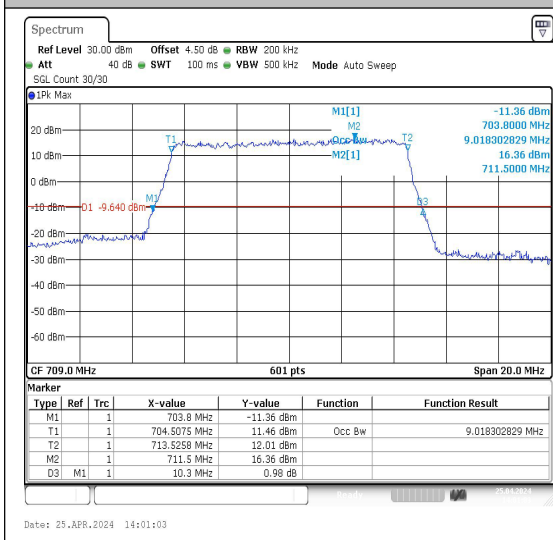

Band17-5MHz-QPSK-23825-25RB#0-PASS

Band17-5MHz-16QAM-23825-25RB#0-PASS

Band17-10MHz-QPSK-23780-50RB#0-PASS

Band17-10MHz-16QAM-23780-50RB#0-PASS

Band17-10MHz-QPSK-23790-50RB#0-PASS

Band17-10MHz-16QAM-23790-50RB#0-PASS

Appendix D: Band Edge

Test Result

Band	Bandwidth	Modulation	Channel	RB Configuration	Result(dBm)	Verdict
Band17	5MHz	QPSK	23755	1RB#0	-15.26	PASS
Band17	5MHz	16QAM	23755	1RB#0	-16.13	PASS
Band17	5MHz	QPSK	23755	1RB#24	-45.51	PASS
Band17	5MHz	16QAM	23755	1RB#24	-45.82	PASS
Band17	5MHz	QPSK	23755	25RB#0	-25.01	PASS
Band17	5MHz	16QAM	23755	25RB#0	-26.79	PASS
Band17	5MHz	QPSK	23825	1RB#0	-47.20	PASS
Band17	5MHz	16QAM	23825	1RB#0	-47.00	PASS
Band17	5MHz	QPSK	23825	1RB#24	-15.57	PASS
Band17	5MHz	16QAM	23825	1RB#24	-16.71	PASS
Band17	5MHz	QPSK	23825	25RB#0	-27.95	PASS
Band17	5MHz	16QAM	23825	25RB#0	-28.92	PASS
Band17	10MHz	QPSK	23780	1RB#0	-19.59	PASS
Band17	10MHz	16QAM	23780	1RB#0	-20.59	PASS
Band17	10MHz	QPSK	23780	1RB#49	-48.39	PASS
Band17	10MHz	16QAM	23780	1RB#49	-48.70	PASS
Band17	10MHz	QPSK	23780	50RB#0	-30.54	PASS
Band17	10MHz	16QAM	23780	50RB#0	-32.40	PASS
Band17	10MHz	QPSK	23800	1RB#0	-45.28	PASS
Band17	10MHz	16QAM	23800	1RB#0	-46.23	PASS
Band17	10MHz	QPSK	23800	1RB#49	-19.56	PASS
Band17	10MHz	16QAM	23800	1RB#49	-20.59	PASS
Band17	10MHz	QPSK	23800	50RB#0	-33.30	PASS
Band17	10MHz	16QAM	23800	50RB#0	-35.20	PASS

Test Graphs