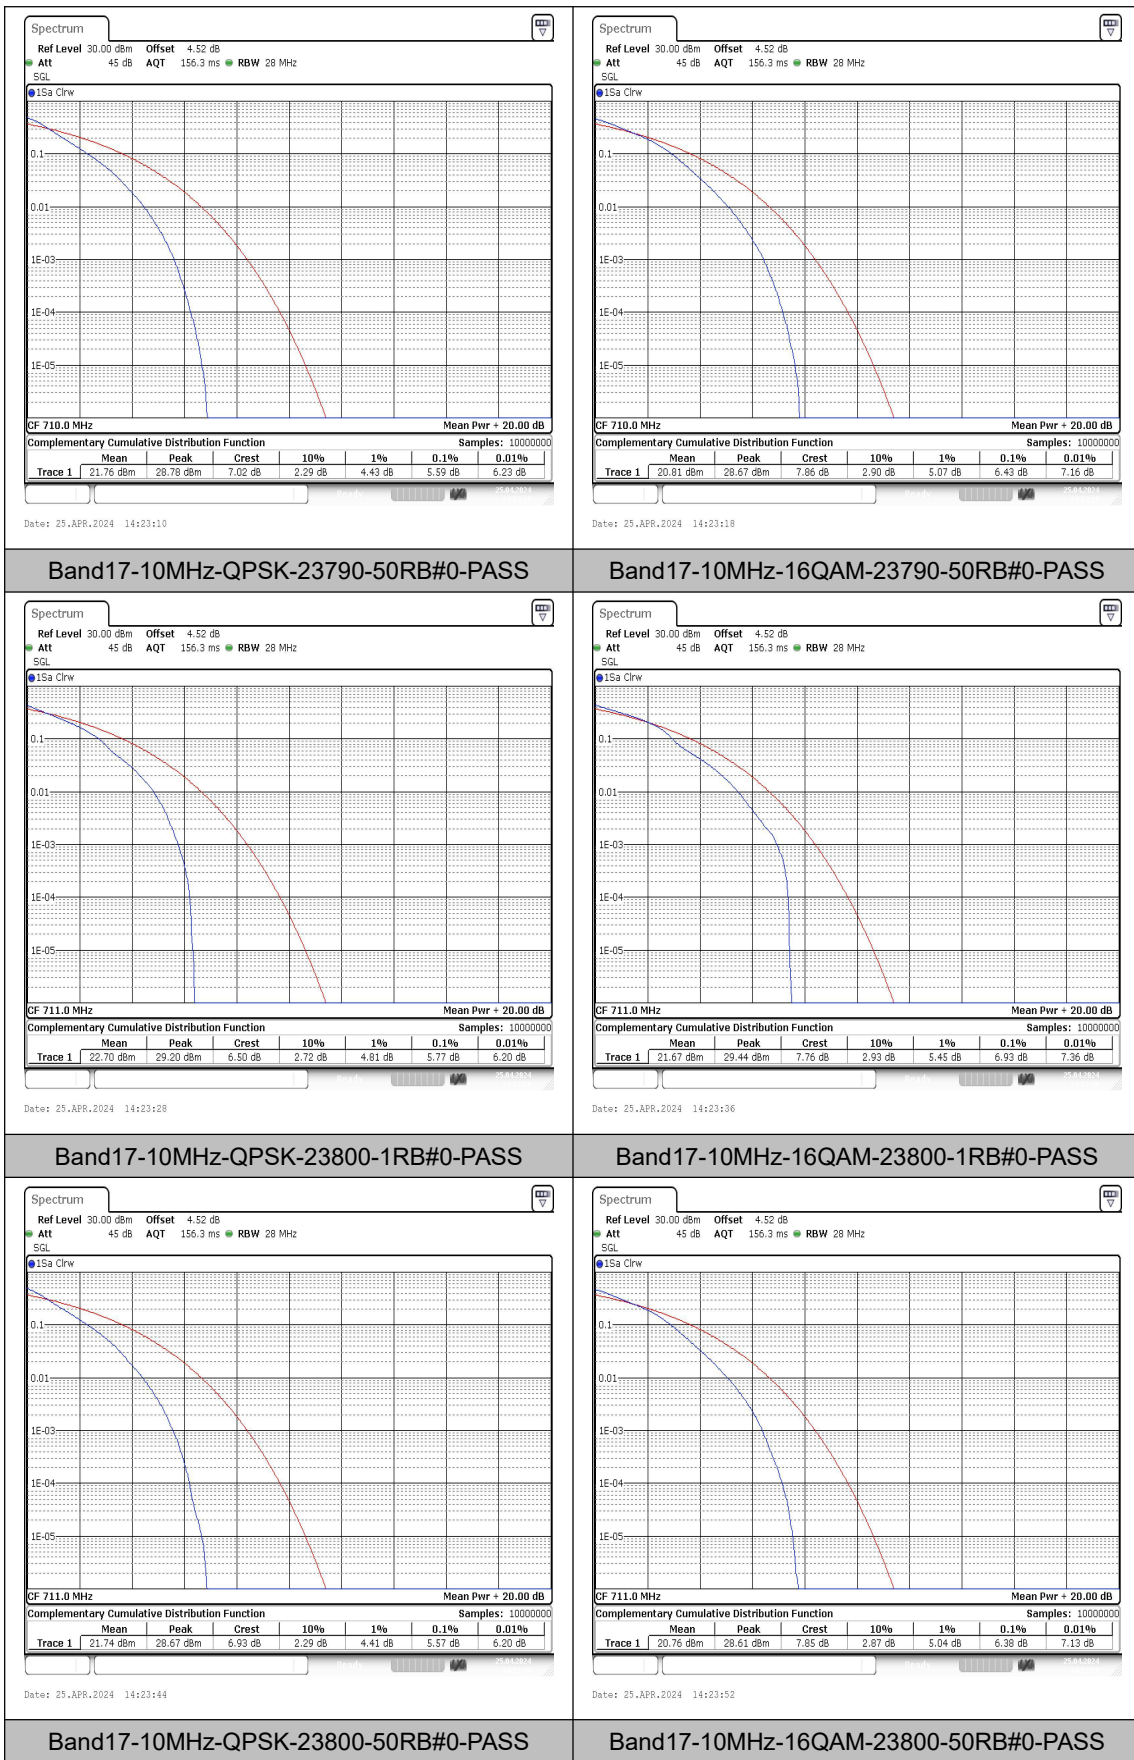

Band17-10MHz-QPSK-23780-1RB#0-PASS **Band17-10MHz-16QAM-23780-1RB#0-PASS**

Band17-10MHz-QPSK-23780-50RB#0-PASS **Band17-10MHz-16QAM-23780-50RB#0-PASS**

Band17-10MHz-QPSK-23790-1RB#0-PASS **Band17-10MHz-16QAM-23790-1RB#0-PASS**

Appendix C: 26dB Bandwidth and Occupied Bandwidth

Test Result

Band	Bandwidth	Modulation	Channel	RB Configuration	Occupied Bandwidth (MHz)	26dB Bandwidth (MHz)	Verdict
Band17	5MHz	QPSK	23755	25RB#0	4.535	5.24	PASS
Band17	5MHz	16QAM	23755	25RB#0	4.535	5.18	PASS
Band17	5MHz	QPSK	23790	25RB#0	4.505	5.17	PASS
Band17	5MHz	16QAM	23790	25RB#0	4.515	5.18	PASS
Band17	5MHz	QPSK	23825	25RB#0	4.515	5.19	PASS
Band17	5MHz	16QAM	23825	25RB#0	4.535	5.20	PASS
Band17	10MHz	QPSK	23780	50RB#0	9.018	10.30	PASS
Band17	10MHz	16QAM	23780	50RB#0	8.985	10.10	PASS
Band17	10MHz	QPSK	23790	50RB#0	8.985	10.10	PASS
Band17	10MHz	16QAM	23790	50RB#0	8.985	10.10	PASS
Band17	10MHz	QPSK	23800	50RB#0	8.985	10.13	PASS
Band17	10MHz	16QAM	23800	50RB#0	8.985	10.10	PASS

Test Graphs