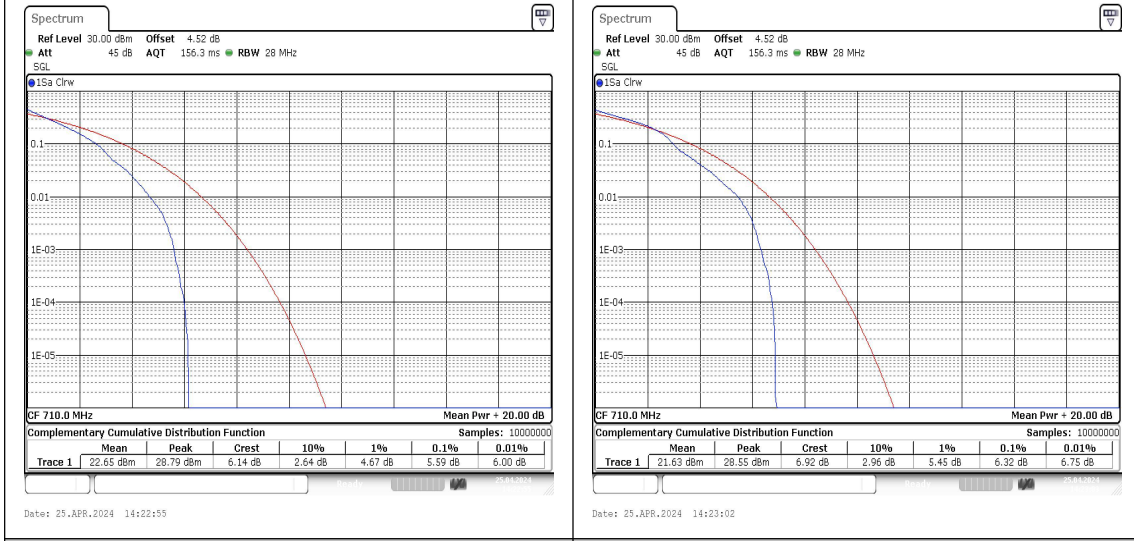

Band17-10MHz-QPSK-23780-1RB#0-PASS **Band17-10MHz-16QAM-23780-1RB#0-PASS**

Band17-10MHz-QPSK-23780-50RB#0-PASS **Band17-10MHz-16QAM-23780-50RB#0-PASS**

Band17-10MHz-QPSK-23790-1RB#0-PASS **Band17-10MHz-16QAM-23790-1RB#0-PASS**

Appendix C: 26dB Bandwidth and Occupied Bandwidth

Test Result

Band	Bandwidth	Modulation	Channel	RB Configuration	Occupied Bandwidth (MHz)	26dB Bandwidth (MHz)	Verdict
Band17	5MHz	QPSK	23755	25RB#0	4.535	5.24	PASS
Band17	5MHz	16QAM	23755	25RB#0	4.535	5.18	PASS
Band17	5MHz	QPSK	23790	25RB#0	4.505	5.17	PASS
Band17	5MHz	16QAM	23790	25RB#0	4.515	5.18	PASS
Band17	5MHz	QPSK	23825	25RB#0	4.515	5.19	PASS
Band17	5MHz	16QAM	23825	25RB#0	4.535	5.20	PASS
Band17	10MHz	QPSK	23780	50RB#0	9.018	10.30	PASS
Band17	10MHz	16QAM	23780	50RB#0	8.985	10.10	PASS
Band17	10MHz	QPSK	23790	50RB#0	8.985	10.10	PASS
Band17	10MHz	16QAM	23790	50RB#0	8.985	10.10	PASS
Band17	10MHz	QPSK	23800	50RB#0	8.985	10.13	PASS
Band17	10MHz	16QAM	23800	50RB#0	8.985	10.10	PASS

Test Graphs