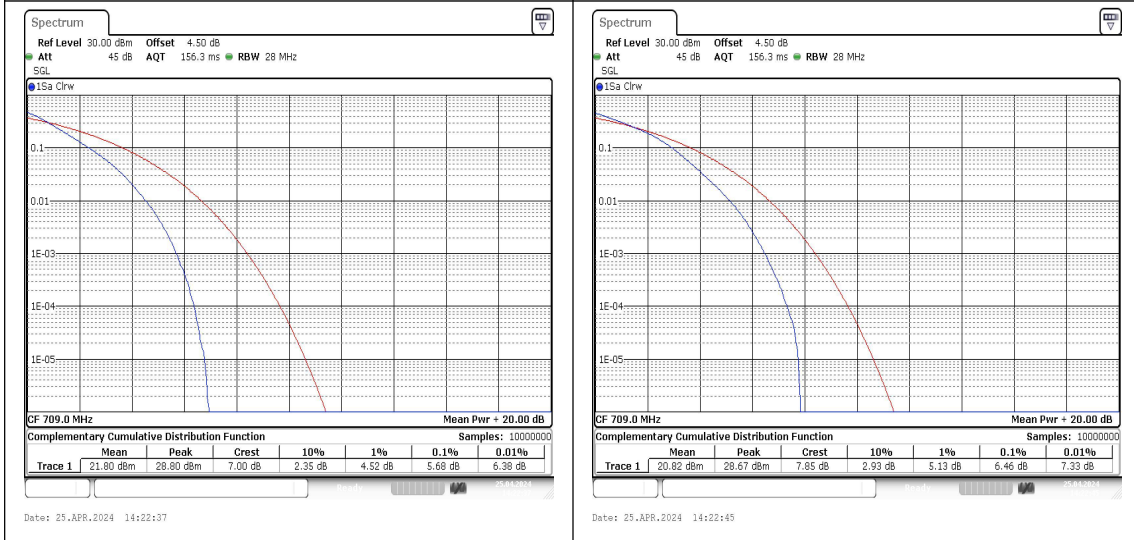

Band17-10MHz-QPSK-23780-1RB#0-PASS **Band17-10MHz-16QAM-23780-1RB#0-PASS**

Band17-10MHz-QPSK-23780-50RB#0-PASS **Band17-10MHz-16QAM-23780-50RB#0-PASS**

Band17-10MHz-QPSK-23790-1RB#0-PASS **Band17-10MHz-16QAM-23790-1RB#0-PASS**

Appendix C: 26dB Bandwidth and Occupied Bandwidth

Test Result

Band	Bandwidth	Modulation	Channel	RB Configuration	Occupied Bandwidth (MHz)	26dB Bandwidth (MHz)	Verdict
Band17	5MHz	QPSK	23755	25RB#0	4.535	5.24	PASS
Band17	5MHz	16QAM	23755	25RB#0	4.535	5.18	PASS
Band17	5MHz	QPSK	23790	25RB#0	4.505	5.17	PASS
Band17	5MHz	16QAM	23790	25RB#0	4.515	5.18	PASS
Band17	5MHz	QPSK	23825	25RB#0	4.515	5.19	PASS
Band17	5MHz	16QAM	23825	25RB#0	4.535	5.20	PASS
Band17	10MHz	QPSK	23780	50RB#0	9.018	10.30	PASS
Band17	10MHz	16QAM	23780	50RB#0	8.985	10.10	PASS
Band17	10MHz	QPSK	23790	50RB#0	8.985	10.10	PASS
Band17	10MHz	16QAM	23790	50RB#0	8.985	10.10	PASS
Band17	10MHz	QPSK	23800	50RB#0	8.985	10.13	PASS
Band17	10MHz	16QAM	23800	50RB#0	8.985	10.10	PASS

Test Graphs