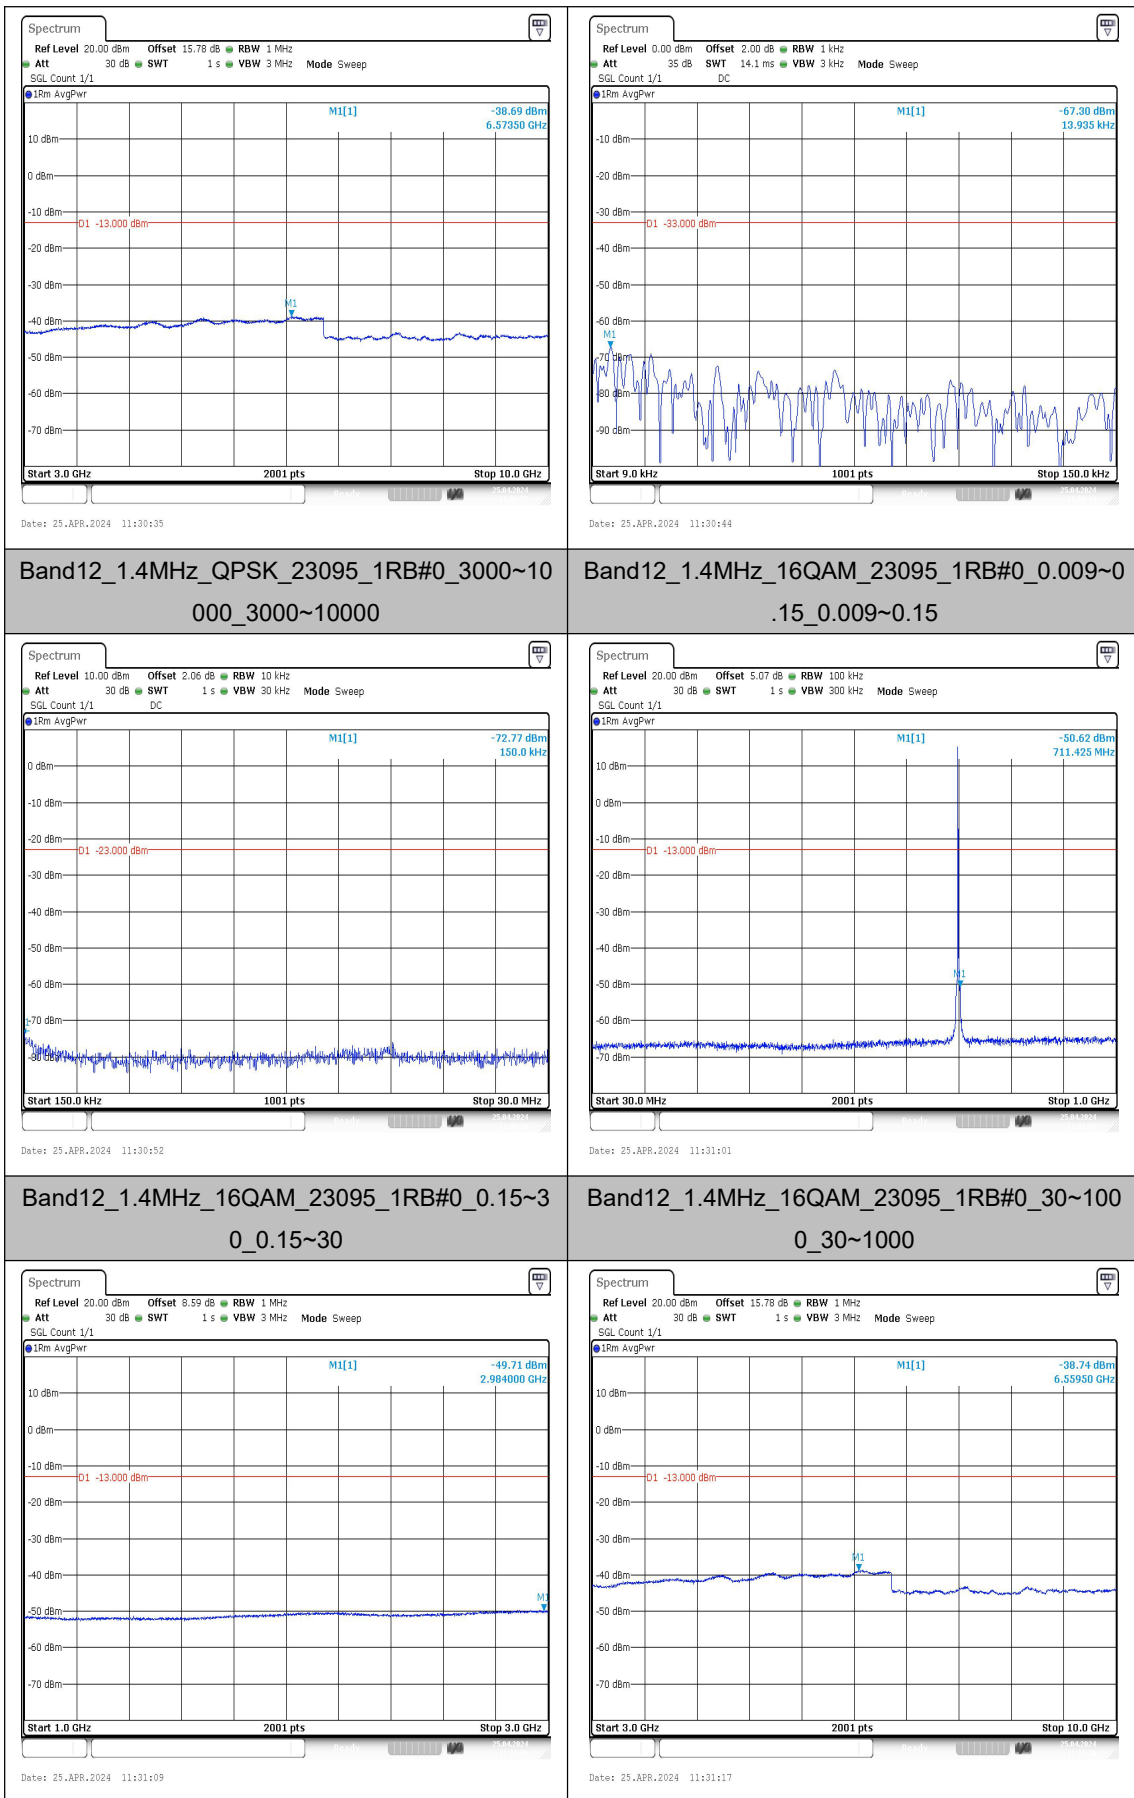

Test Graphs

Date: 25.APR.2024 11:32:02

Date: 25.APR.2024 11:32:11

Band12_1.4MHz_QPSK_23173_1RB#0_3000~10000_3000~10000

Band12_1.4MHz_16QAM_23173_1RB#0_0.009~0.15_0.009~0.15

Date: 25.APR.2024 11:32:19

Date: 25.APR.2024 11:32:28

Band12_1.4MHz_QPSK_23173_1RB#0_0.15~30_0.15~30

Band12_1.4MHz_16QAM_23173_1RB#0_30~100_30~1000

Date: 25.APR.2024 11:32:36

Date: 25.APR.2024 11:32:45