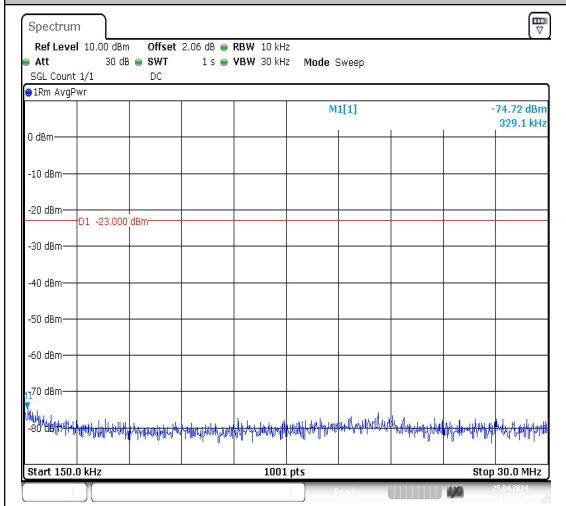

Test Graphs

Date: 25.APR.2024 11:32:02

Date: 25.APR.2024 11:32:11

Band12_1.4MHz_QPSK_23173_1RB#0_3000~10000_3000~10000

Band12_1.4MHz_16QAM_23173_1RB#0_0.009~0.15_0.009~0.15

Date: 25.APR.2024 11:32:19

Date: 25.APR.2024 11:32:28