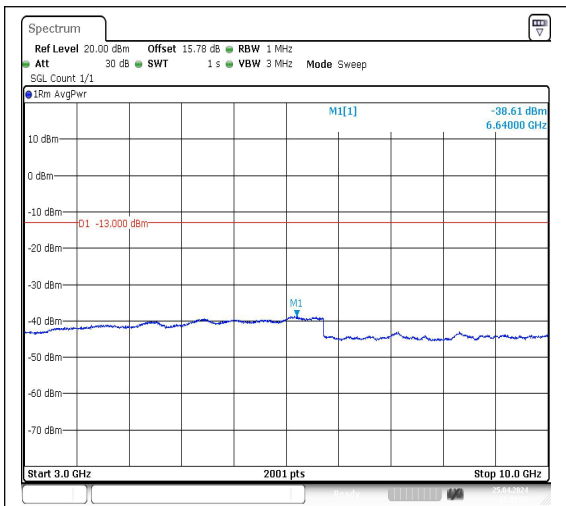

Test Graphs

Date: 25.APR.2024 11:32:02

Date: 25.APR.2024 11:32:11

Band12_1.4MHz_QPSK_23173_1RB#0_3000~10000_3000~10000

Band12_1.4MHz_16QAM_23173_1RB#0_0.009~0.15_0.009~0.15

Date: 25.APR.2024 11:32:19

Date: 25.APR.2024 11:32:28