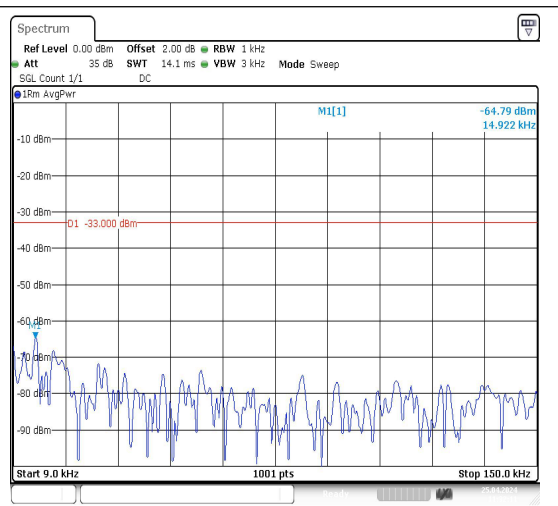

Test Graphs

Date: 25.APR.2024 11:32:02

Date: 25.APR.2024 11:32:11

Band12_1.4MHz_QPSK_23173_1RB#0_3000~10000_3000~10000

Band12_1.4MHz_16QAM_23173_1RB#0_0.009~0.15_0.009~0.15

Date: 25.APR.2024 11:32:19

Date: 25.APR.2024 11:32:28