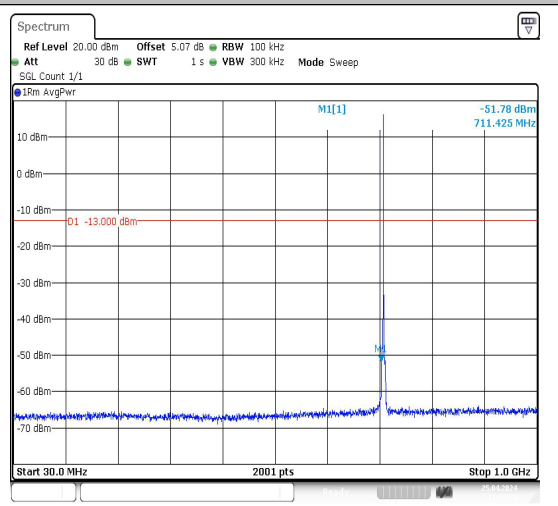

Test Graphs

Date: 25.APR.2024 11:32:02

Date: 25.APR.2024 11:32:11

Band12_1.4MHz_QPSK_23173_1RB#0_3000~10000_3000~10000

Band12_1.4MHz_16QAM_23173_1RB#0_0.009~0.15_0.009~0.15

Date: 25.APR.2024 11:32:19

Date: 25.APR.2024 11:32:28