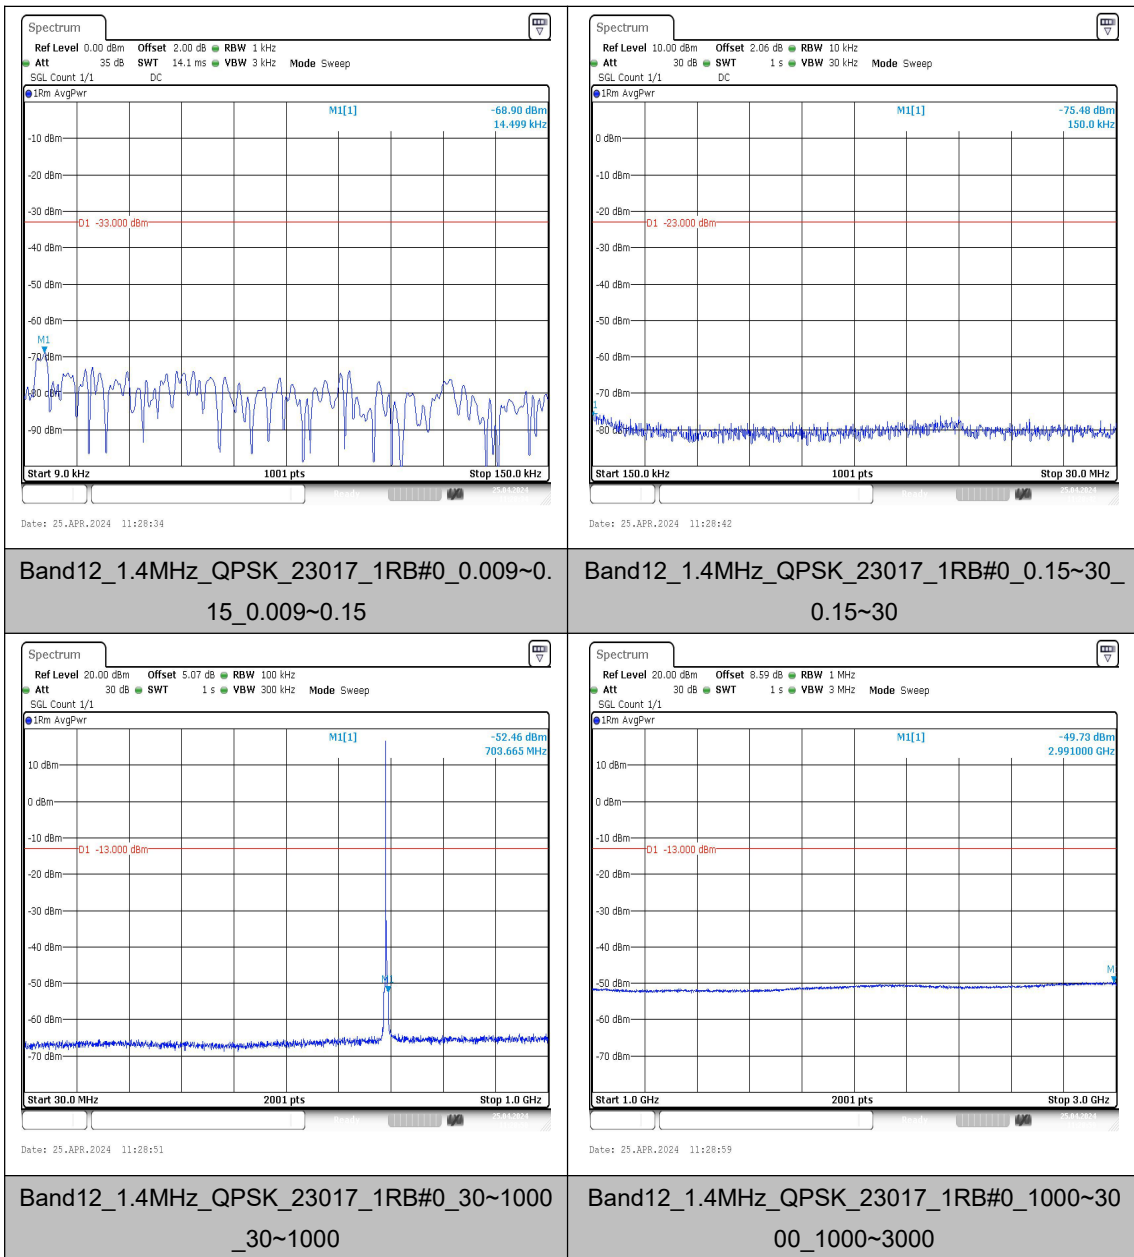

Test Graphs

Date: 25.APR.2024 11:32:02

Date: 25.APR.2024 11:32:11

Band12_1.4MHz_QPSK_23173_1RB#0_3000~10000_3000~10000

Band12_1.4MHz_16QAM_23173_1RB#0_0.009~0.15_0.009~0.15

Date: 25.APR.2024 11:32:19

Date: 25.APR.2024 11:32:28

Band12_1.4MHz_QPSK_23173_1RB#0_0.15~30_0.15~30

Band12_1.4MHz_16QAM_23173_1RB#0_30~100_30~1000

Date: 25.APR.2024 11:32:36

Date: 25.APR.2024 11:32:45