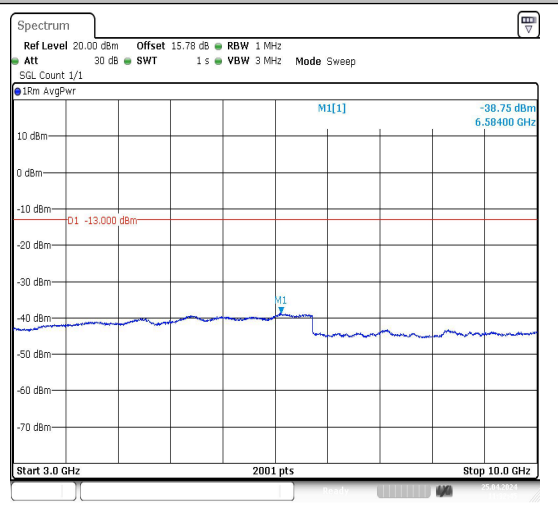

Band12_1.4MHz_16QAM_23173_1RB#0_30~100_30~1000

Date: 25.APR.2024 11:32:45