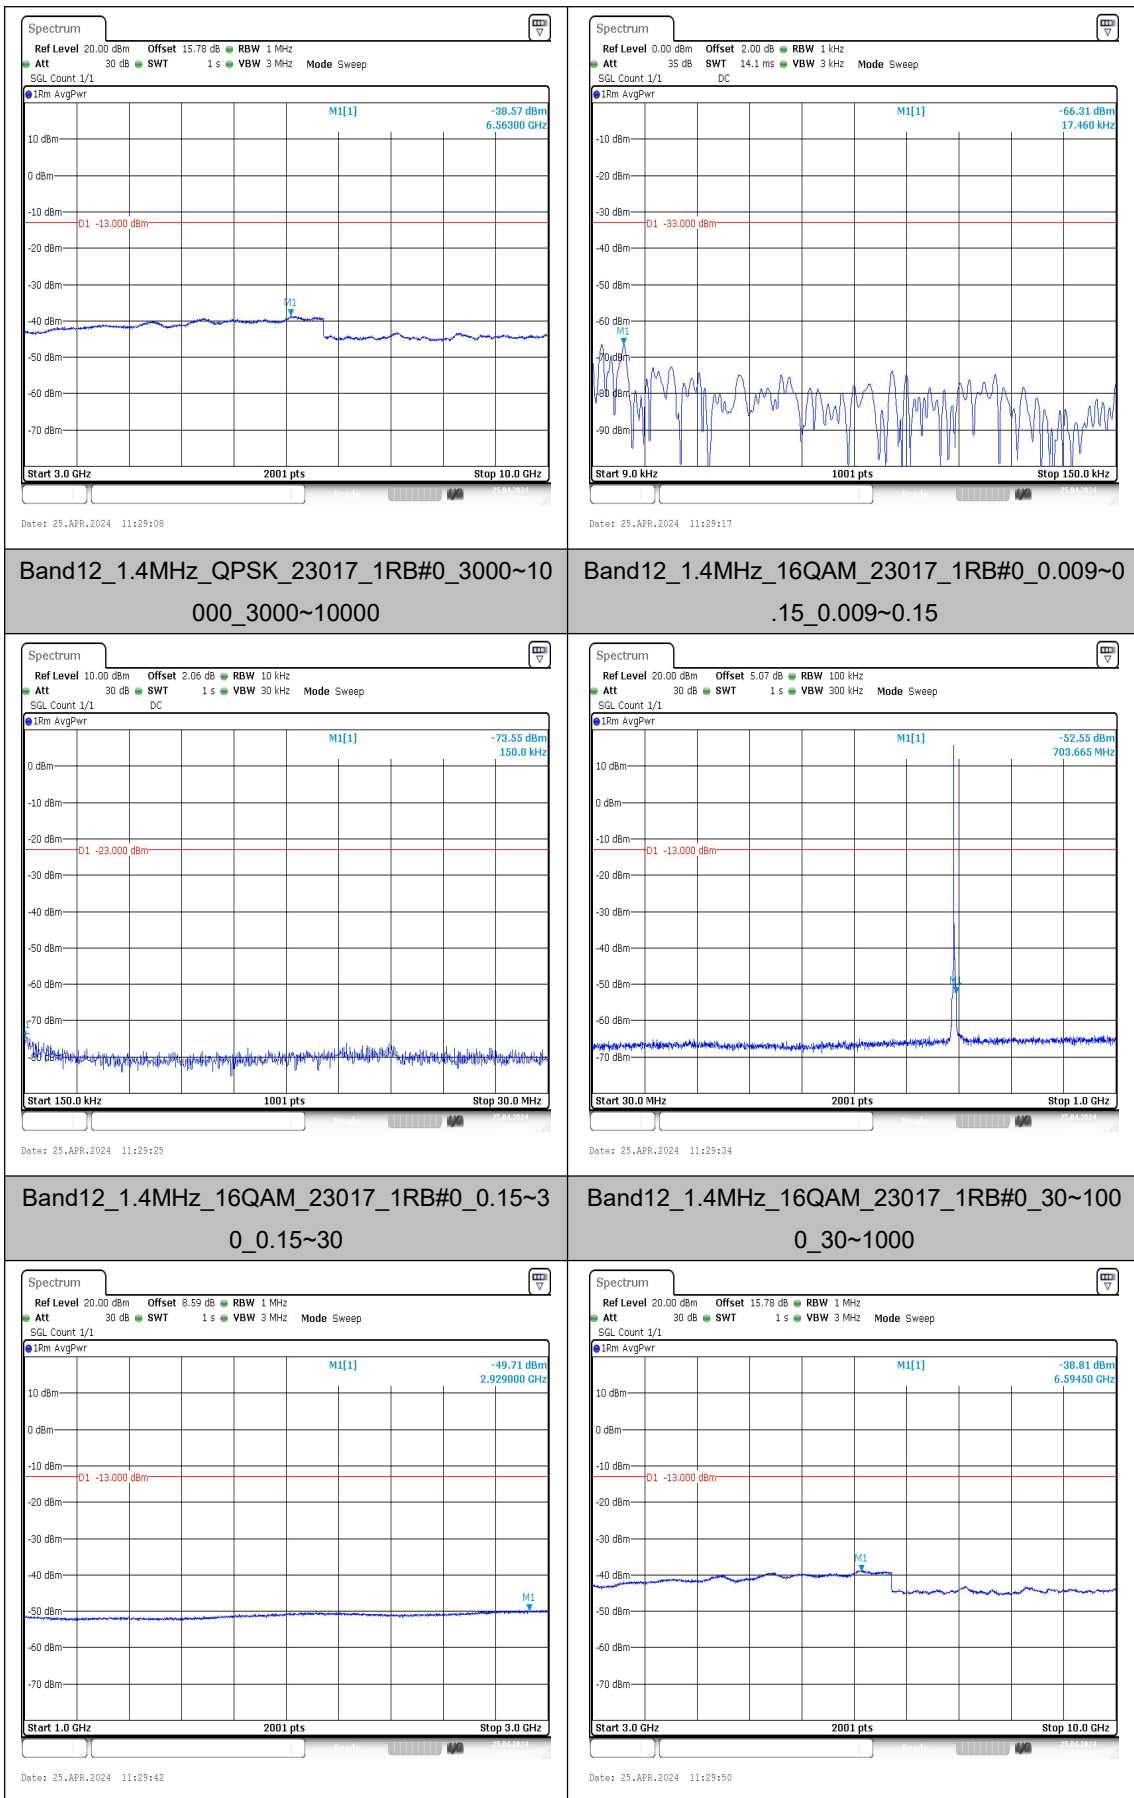

Test Graphs

Date: 25.APR.2024 11:32:02

Date: 25.APR.2024 11:32:11

Band12_1.4MHz_QPSK_23173_1RB#0_3000~10000_3000~10000

Band12_1.4MHz_16QAM_23173_1RB#0_0.009~0.15_0.009~0.15

Date: 25.APR.2024 11:32:19

Date: 25.APR.2024 11:32:28

Band12_1.4MHz_QPSK_23173_1RB#0_0.15~30_0.15~30

Band12_1.4MHz_16QAM_23173_1RB#0_30~100_30~1000

Date: 25.APR.2024 11:32:36

Date: 25.APR.2024 11:32:45