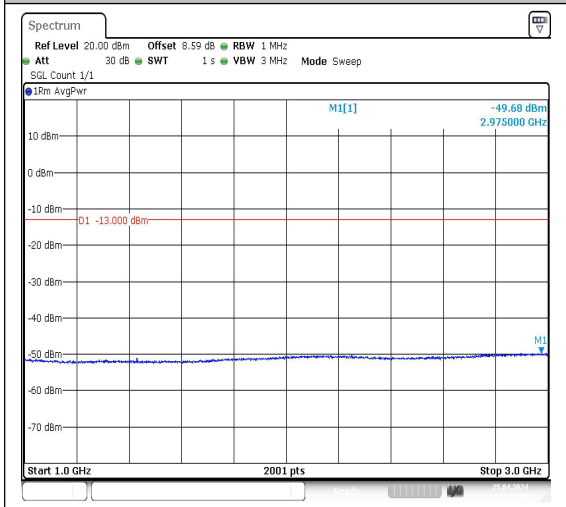

Band12_1.4MHz_QPSK_23173_1RB#0_0.15~30_0.15~30

Date: 25.APR.2024 11:32:36