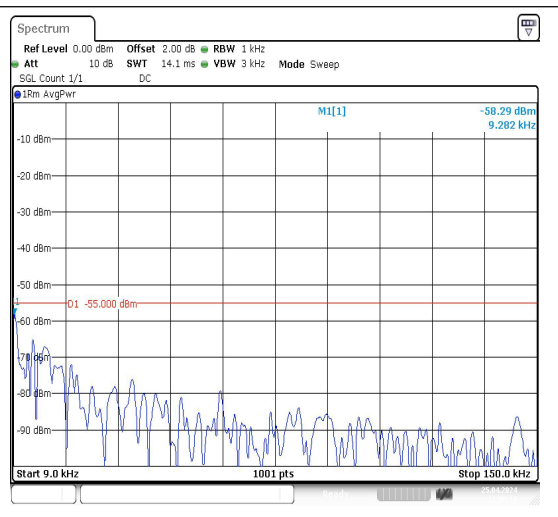

Band7_20MHz_QPSK_21100_1RB#0_20000~27000_000_20000~27000

Band7_20MHz_16QAM_21100_1RB#0_0.009~0.15_5_0.009~0.15

Band7_20MHz_16QAM_21100_1RB#0_0.15~30_0.15~30

Band7_20MHz_16QAM_21100_1RB#0_30~1000_30~1000

Band7_20MHz_QPSK_21350_1RB#0_20000~27000_000_20000~27000