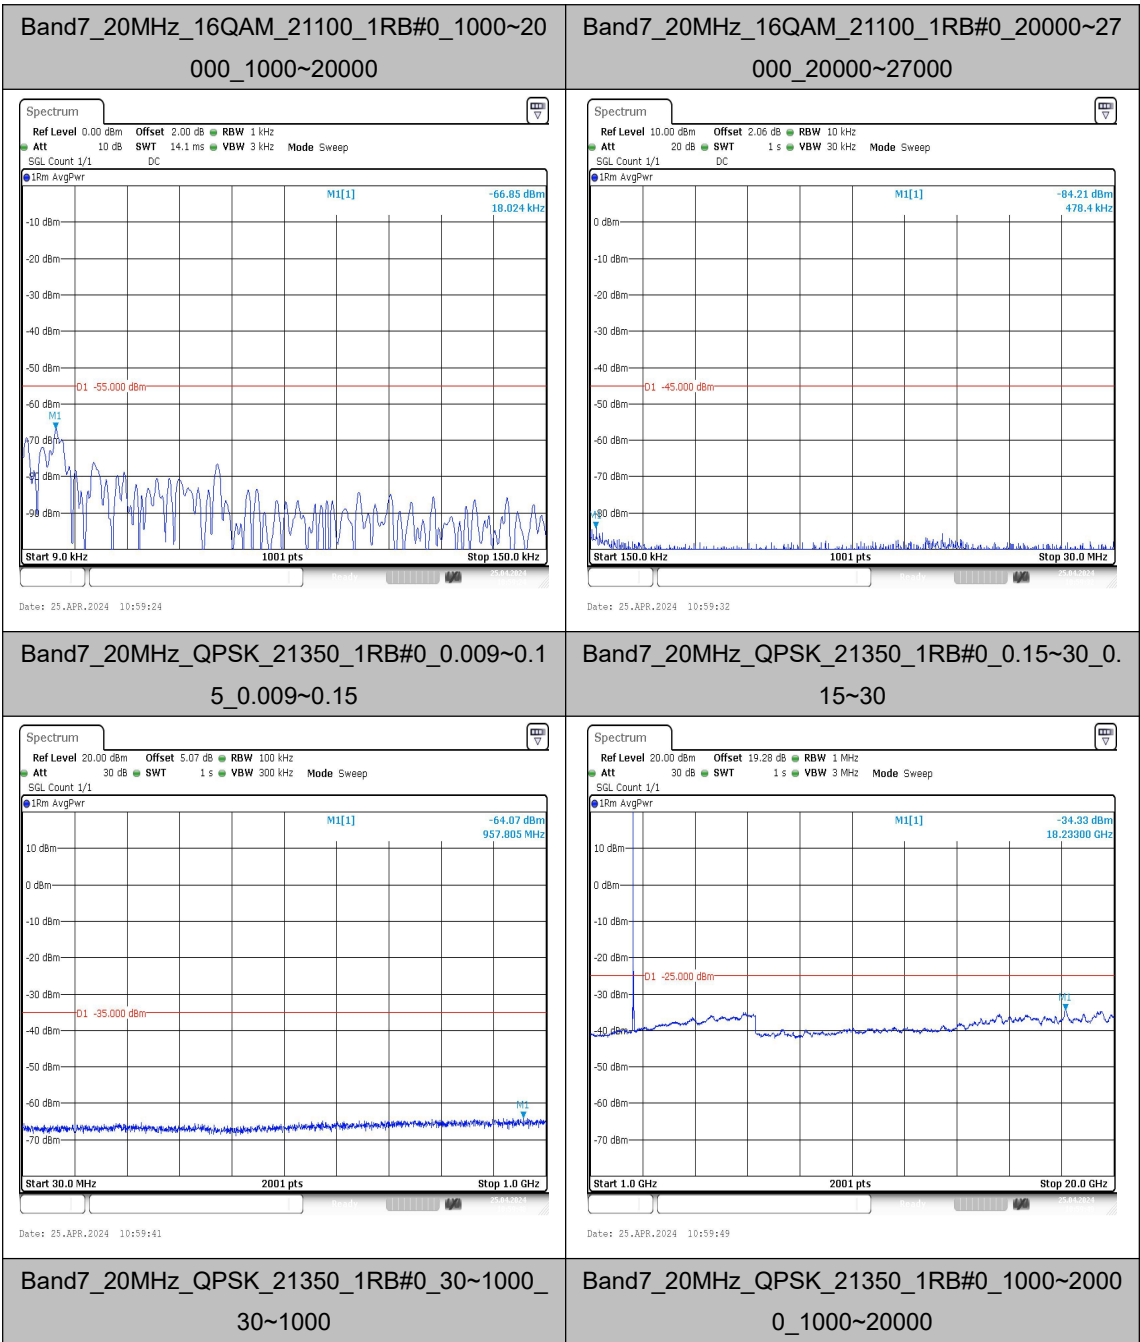

Band7_20MHz_QPSK_21100_1RB#0_20000~27000_000_20000~27000

Band7_20MHz_16QAM_21100_1RB#0_0.009~0.15_5_0.009~0.15

Band7_20MHz_16QAM_21100_1RB#0_0.15~30_0.15~30

Band7_20MHz_16QAM_21100_1RB#0_30~1000_30~1000

Band7_20MHz_QPSK_21350_1RB#0_20000~27000_000_20000~27000