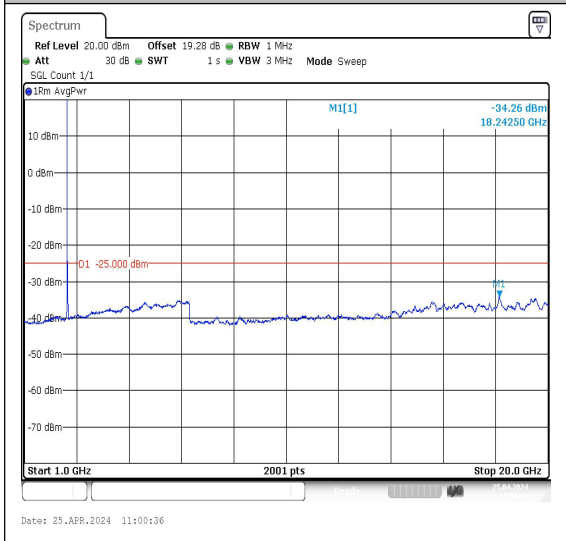

Band7_20MHz_QPSK_21100_1RB#0_20000~27000_000_20000~27000

Band7_20MHz_16QAM_21100_1RB#0_0.009~0.15_5_0.009~0.15

Band7_20MHz_16QAM_21100_1RB#0_0.15~30_0.15~30

Band7_20MHz_16QAM_21100_1RB#0_30~1000_30~1000

Band7_20MHz_QPSK_21350_1RB#0_20000~27000_000_20000~27000

Band7_20MHz_16QAM_21350_1RB#0_0.009~0.15_5_0.009~0.15

Band7_20MHz_16QAM_21350_1RB#0_0.15~30_0.15~30

Band7_20MHz_16QAM_21350_1RB#0_30~1000_30~1000

Band7_20MHz_16QAM_21350_1RB#0_1000~2000_1000~20000	Band7_20MHz_16QAM_21350_1RB#0_20000~27000_20000~27000
--	---