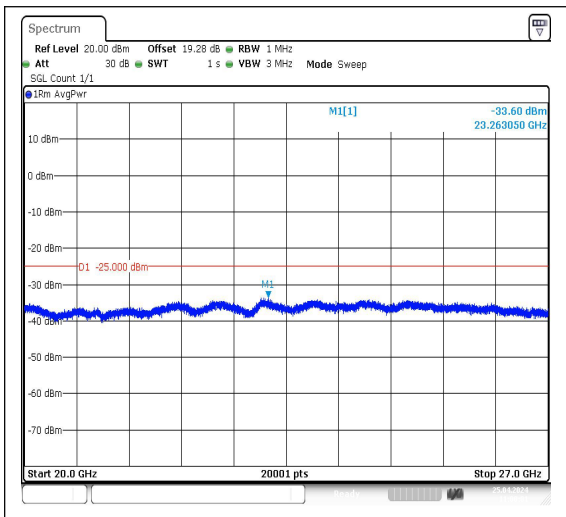

Band7_20MHz_QPSK_21100_1RB#0_20000~27000_000_20000~27000

Band7_20MHz_16QAM_21100_1RB#0_0.009~0.15_5_0.009~0.15

Band7_20MHz_16QAM_21100_1RB#0_0.15~30_0.15~30

Band7_20MHz_16QAM_21100_1RB#0_30~1000_30~1000

Band7_20MHz_QPSK_21350_1RB#0_20000~27000_000_20000~27000

Band7_20MHz_16QAM_21350_1RB#0_0.009~0.15_5_0.009~0.15

Band7_20MHz_16QAM_21350_1RB#0_0.15~30_0.15~30

Band7_20MHz_16QAM_21350_1RB#0_30~1000_30~1000

Band7_20MHz_16QAM_21350_1RB#0_1000~2000_1000~20000	Band7_20MHz_16QAM_21350_1RB#0_20000~27000_20000~27000
--	---