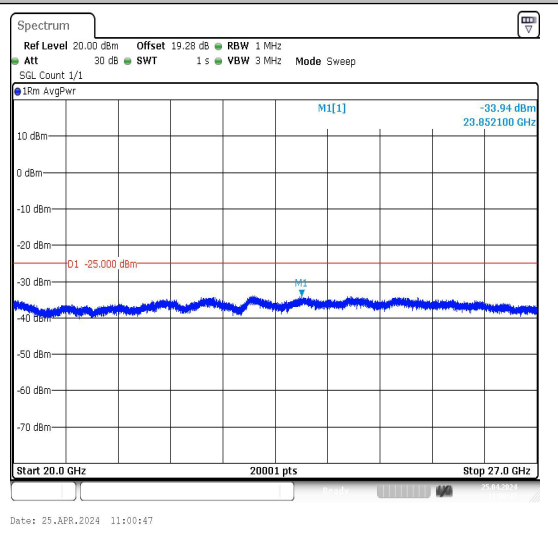

Band7_20MHz_QPSK_21100_1RB#0_20000~27000_000_20000~27000

Band7_20MHz_16QAM_21100_1RB#0_0.009~0.15_5_0.009~0.15

Band7_20MHz_16QAM_21100_1RB#0_0.15~30_0.15~30

Band7_20MHz_16QAM_21100_1RB#0_30~1000_30~1000

Band7_20MHz_QPSK_21350_1RB#0_20000~27000_000_20000~27000

Band7_20MHz_16QAM_21350_1RB#0_0.009~0.15_5_0.009~0.15

Band7_20MHz_16QAM_21350_1RB#0_0.15~30_0.15~30

Band7_20MHz_16QAM_21350_1RB#0_30~1000_30~1000

Band7_20MHz_16QAM_21350_1RB#0_1000~2000_1000~20000	Band7_20MHz_16QAM_21350_1RB#0_20000~27000_20000~27000
--	---