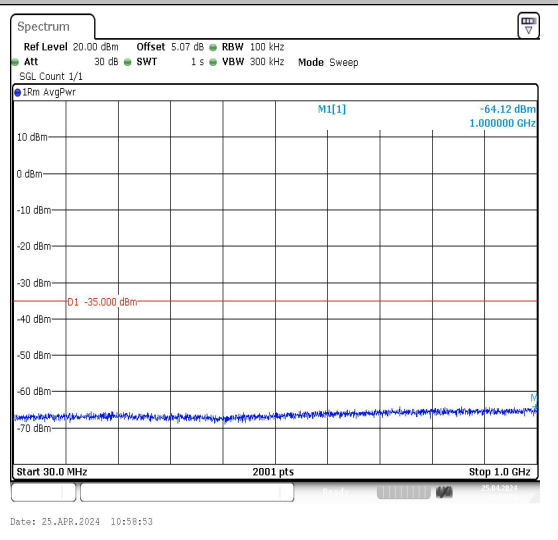

Band7_20MHz_QPSK_21100_1RB#0_20000~27000_000_20000~27000

Band7_20MHz_16QAM_21100_1RB#0_0.009~0.15_5_0.009~0.15

Band7_20MHz_16QAM_21100_1RB#0_0.15~30_0.15~30

Band7_20MHz_16QAM_21100_1RB#0_30~1000_30~1000

Band7_20MHz_QPSK_21350_1RB#0_20000~27000_000_20000~27000