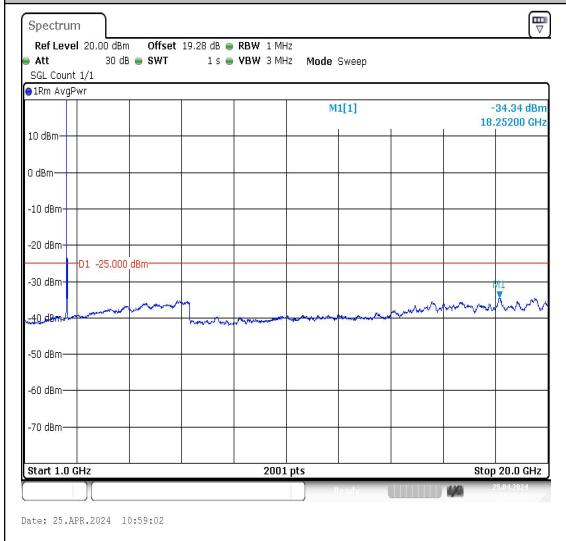

Band7_20MHz_QPSK_21100_1RB#0_20000~27000_000_20000~27000

Band7_20MHz_16QAM_21100_1RB#0_0.009~0.15_5_0.009~0.15

Band7_20MHz_16QAM_21100_1RB#0_0.15~30_0.15~30

Band7_20MHz_16QAM_21100_1RB#0_30~1000_30~1000

Band7_20MHz_QPSK_21350_1RB#0_20000~27000_000_20000~27000

Band7_20MHz_16QAM_21350_1RB#0_0.009~0.15_5_0.009~0.15

Band7_20MHz_16QAM_21350_1RB#0_0.15~30_0.15~30

Band7_20MHz_16QAM_21350_1RB#0_30~1000_30~1000

Band7_20MHz_16QAM_21350_1RB#0_1000~2000_1000~20000	Band7_20MHz_16QAM_21350_1RB#0_20000~27000_20000~27000
--	---