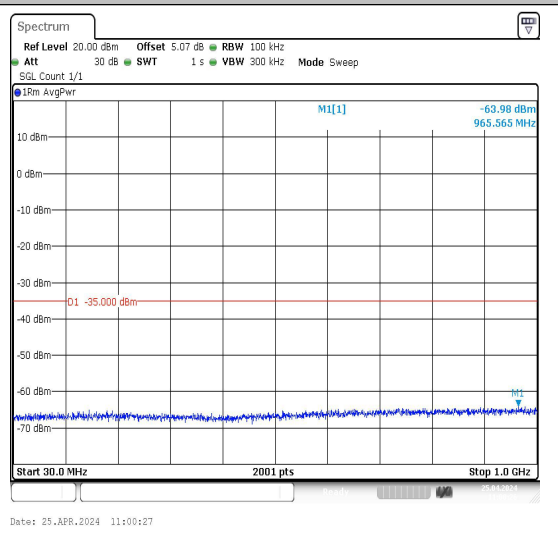

Band7_20MHz_16QAM_21350_1RB#0_30~1000_30~1000

Band7_20MHz_16QAM_21350_1RB#0_0.009~0.15_5_0.009~0.15