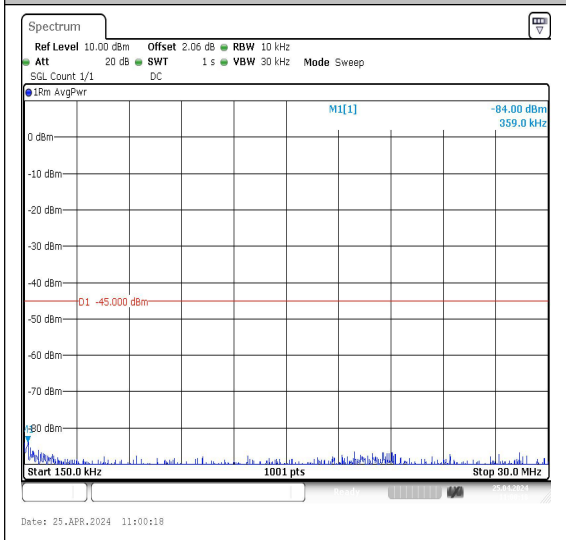

Band7_20MHz_QPSK_21100_1RB#0_20000~27000_000_20000~27000

Band7_20MHz_16QAM_21100_1RB#0_0.009~0.15_5_0.009~0.15

Band7_20MHz_16QAM_21100_1RB#0_0.15~30_0.15~30

Band7_20MHz_16QAM_21100_1RB#0_30~1000_30~1000

Band7_20MHz_QPSK_21350_1RB#0_20000~27000_000_20000~27000

Band7_20MHz_16QAM_21350_1RB#0_0.009~0.15_5_0.009~0.15

Band7_20MHz_16QAM_21350_1RB#0_0.15~30_0.15~30

Band7_20MHz_16QAM_21350_1RB#0_30~1000_30~1000

Band7_20MHz_16QAM_21350_1RB#0_1000~2000_1000~20000	Band7_20MHz_16QAM_21350_1RB#0_20000~27000_20000~27000
--	---