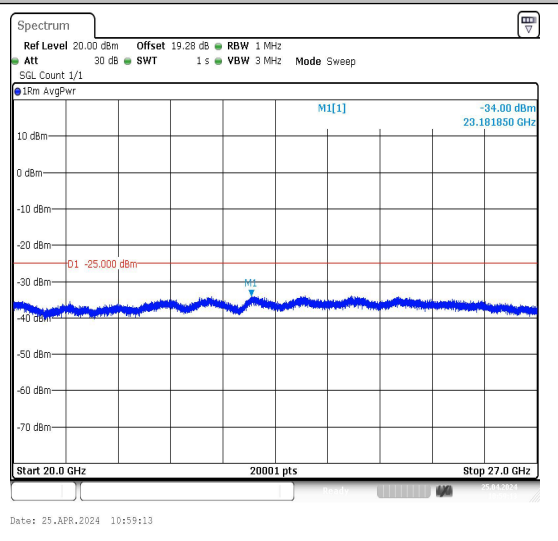

Band7_20MHz_QPSK_21100_1RB#0_20000~27000_000_20000~27000

Band7_20MHz_16QAM_21100_1RB#0_0.009~0.15_5_0.009~0.15

Band7_20MHz_16QAM_21100_1RB#0_0.15~30_0.15~30

Band7_20MHz_16QAM_21100_1RB#0_30~1000_30~1000

Band7_20MHz_QPSK_21350_1RB#0_20000~27000_000_20000~27000