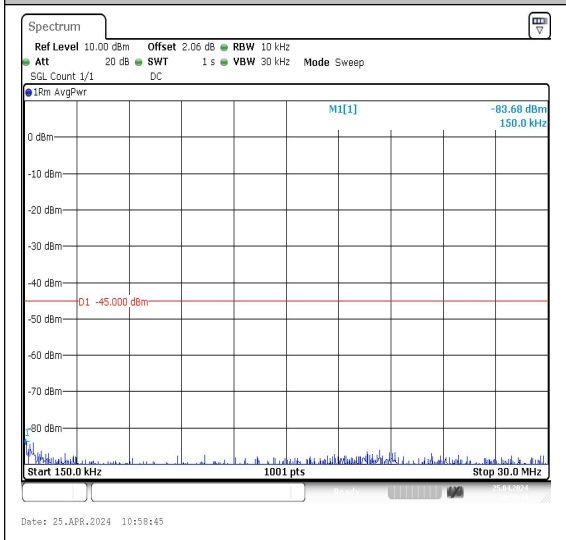

Band7_20MHz_QPSK_21100_1RB#0_20000~27000_000_20000~27000

Band7_20MHz_16QAM_21100_1RB#0_0.009~0.15_5_0.009~0.15

Band7_20MHz_16QAM_21100_1RB#0_0.15~30_0.15~30

Band7_20MHz_16QAM_21100_1RB#0_30~1000_30~1000

Band7_20MHz_QPSK_21350_1RB#0_20000~27000_000_20000~27000

Band7_20MHz_16QAM_21350_1RB#0_0.009~0.15_5_0.009~0.15

Band7_20MHz_16QAM_21350_1RB#0_0.15~30_0.15~30

Band7_20MHz_16QAM_21350_1RB#0_30~1000_30~1000

Band7_20MHz_16QAM_21350_1RB#0_1000~2000_1000~20000	Band7_20MHz_16QAM_21350_1RB#0_20000~27000_20000~27000
--	---