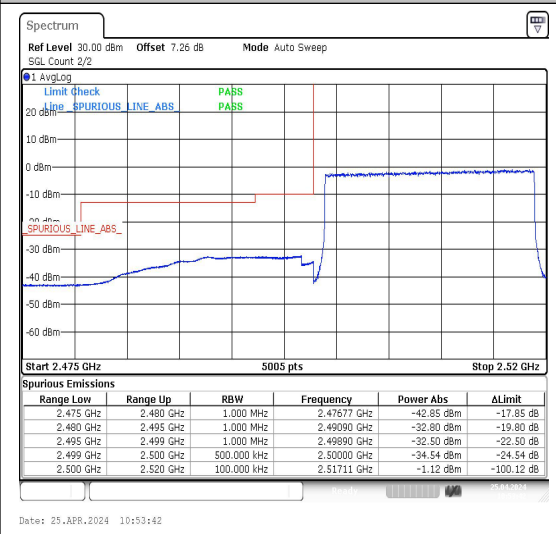

Band7\_20MHz\_QPSK\_20850\_1RB#0

Band7\_20MHz\_16QAM\_20850\_1RB#0

Band7\_20MHz\_QPSK\_20850\_1RB#99

Band7\_20MHz\_16QAM\_20850\_1RB#99

Band7\_20MHz\_QPSK\_20850\_100RB#0

Band7\_20MHz\_16QAM\_20850\_100RB#0

## Appendix E: Conducted Spurious Emission