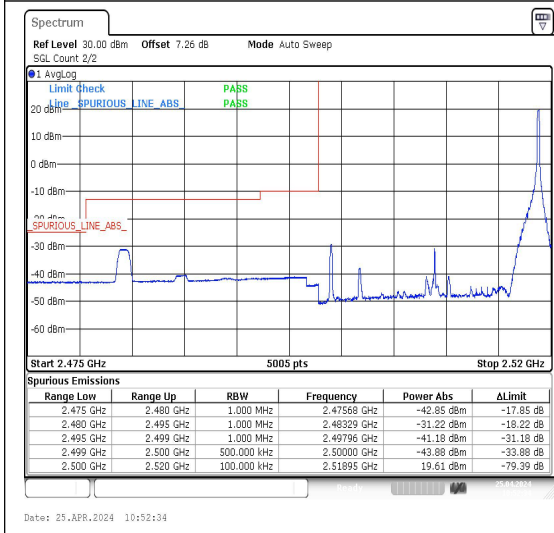

Band7\_20MHz\_QPSK\_20850\_1RB#0

Band7\_20MHz\_16QAM\_20850\_1RB#0

Band7\_20MHz\_QPSK\_20850\_1RB#99

Band7\_20MHz\_16QAM\_20850\_1RB#99

Band7\_20MHz\_QPSK\_20850\_100RB#0

Band7\_20MHz\_16QAM\_20850\_100RB#0

## Appendix E: Conducted Spurious Emission