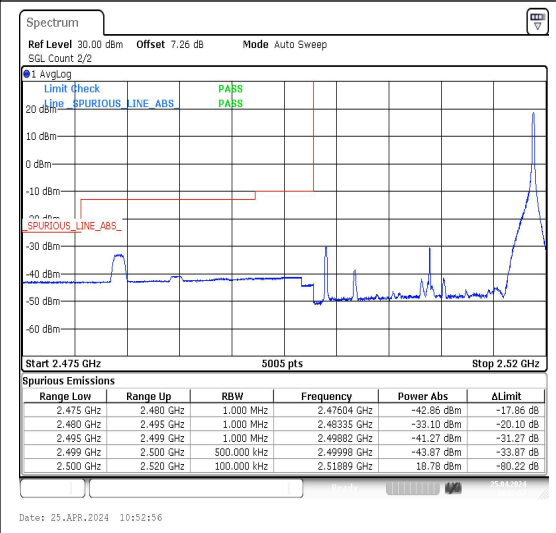

Band7\_20MHz\_QPSK\_20850\_1RB#0

Band7\_20MHz\_16QAM\_20850\_1RB#0

Band7\_20MHz\_QPSK\_20850\_1RB#99

Band7\_20MHz\_16QAM\_20850\_1RB#99

Band7\_20MHz\_QPSK\_20850\_100RB#0

Band7\_20MHz\_16QAM\_20850\_100RB#0

## Appendix E: Conducted Spurious Emission