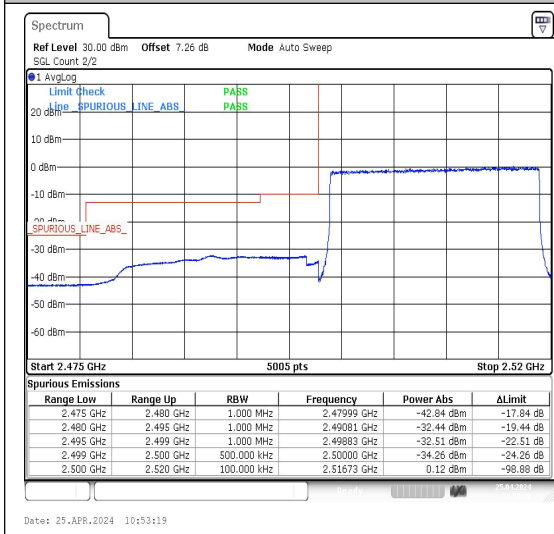

Band7\_20MHz\_QPSK\_20850\_1RB#0

Band7\_20MHz\_16QAM\_20850\_1RB#0

Band7\_20MHz\_QPSK\_20850\_1RB#99

Band7\_20MHz\_16QAM\_20850\_1RB#99

Band7\_20MHz\_QPSK\_20850\_100RB#0

Band7\_20MHz\_16QAM\_20850\_100RB#0

## Appendix E: Conducted Spurious Emission