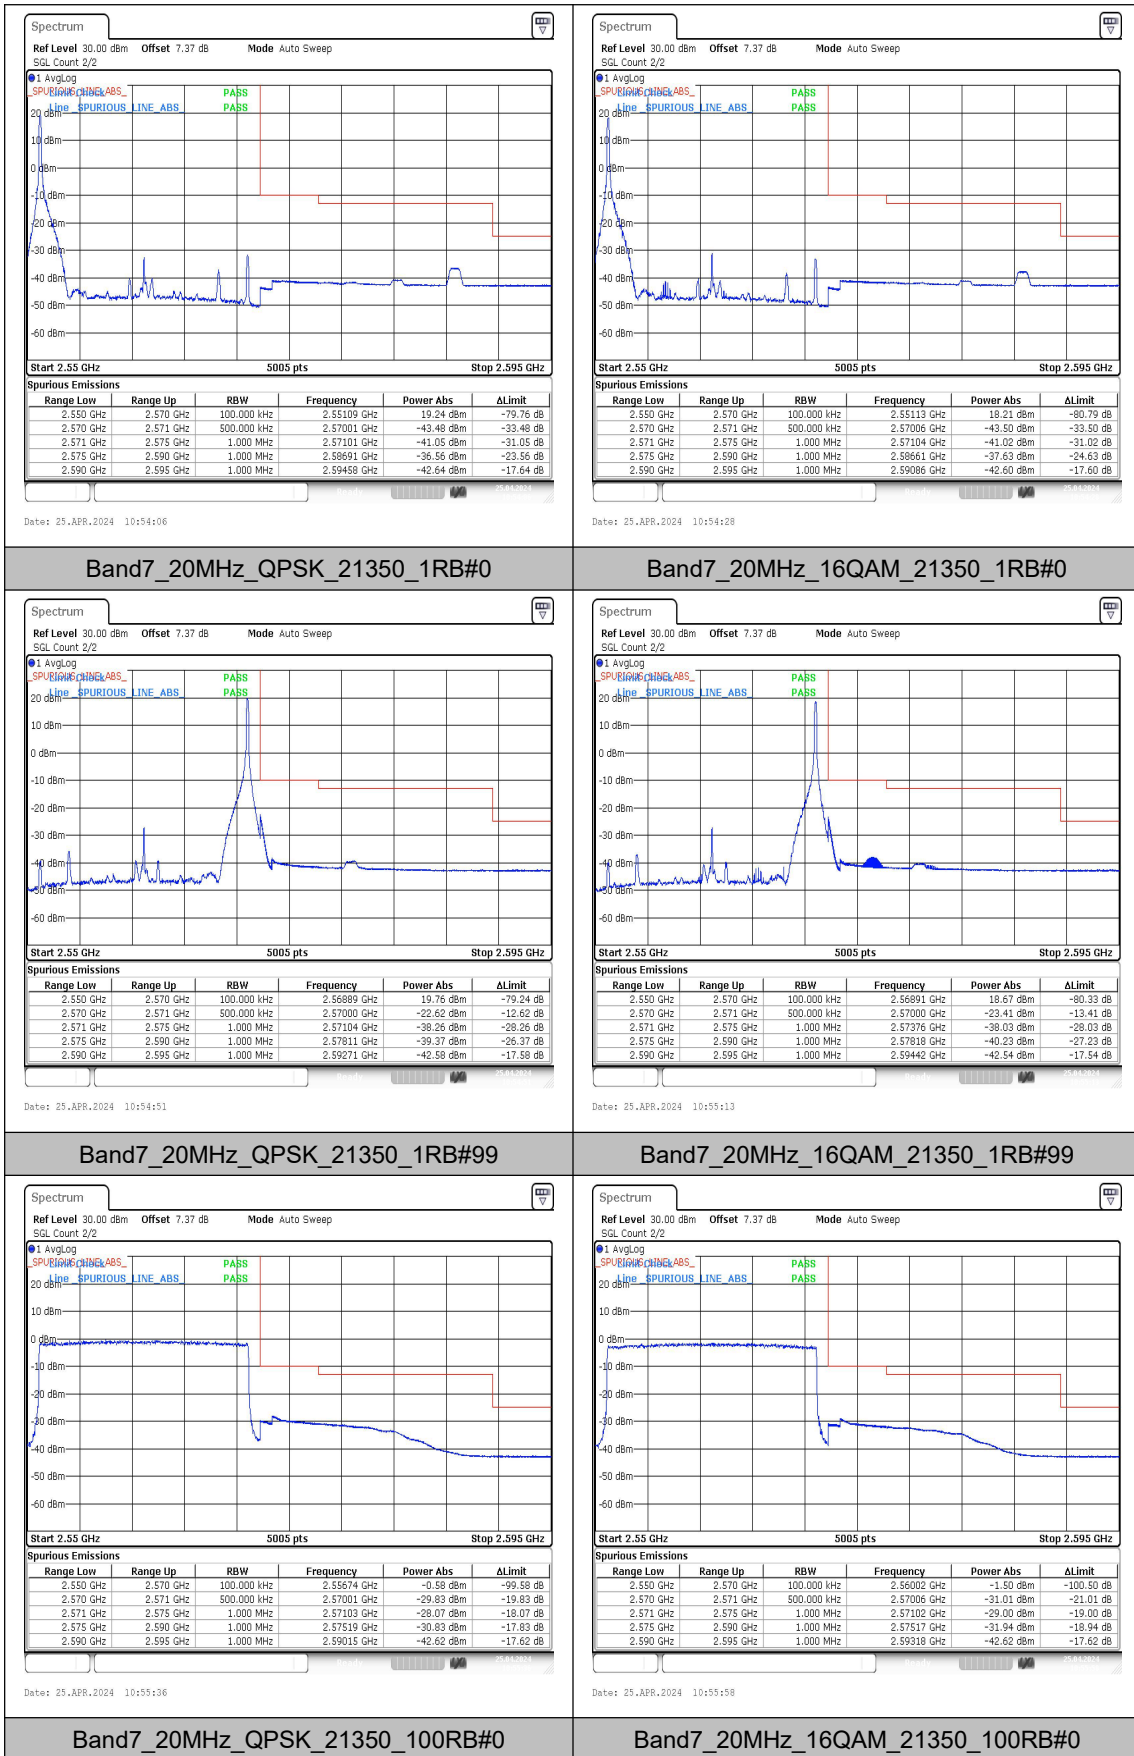

Band7\_20MHz\_QPSK\_20850\_1RB#0

Band7\_20MHz\_16QAM\_20850\_1RB#0

Band7\_20MHz\_QPSK\_20850\_1RB#99

Band7\_20MHz\_16QAM\_20850\_1RB#99

Band7\_20MHz\_QPSK\_20850\_100RB#0

Band7\_20MHz\_16QAM\_20850\_100RB#0

## Appendix E: Conducted Spurious Emission

### Test Graphs