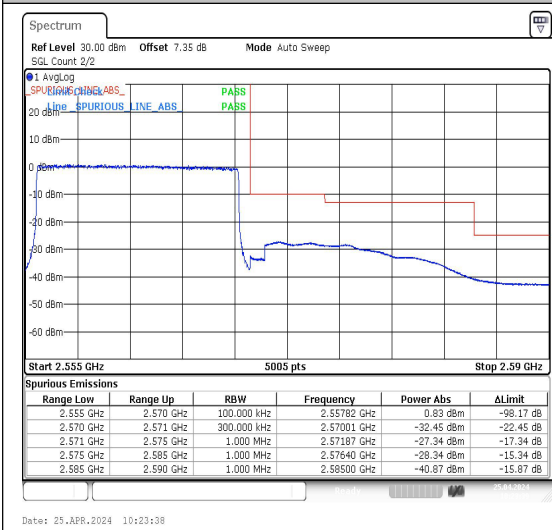

Band7\_15MHz\_QPSK\_21375\_1RB#0

Band7\_15MHz\_16QAM\_21375\_1RB#0

Band7\_15MHz\_QPSK\_21375\_1RB#74

Band7\_15MHz\_16QAM\_21375\_1RB#74

Band7\_15MHz\_QPSK\_21375\_75RB#0

Band7\_15MHz\_16QAM\_21375\_75RB#0