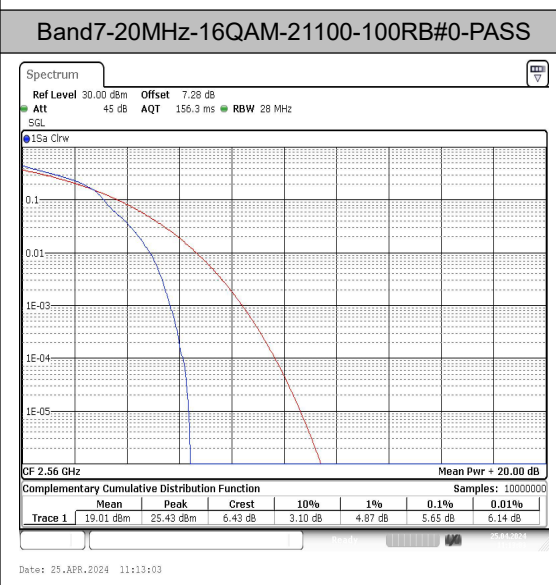

Band7-20MHz-QPSK-20850-1RB#0-PASS **Band7-20MHz-16QAM-20850-1RB#0-PASS**

Band7-20MHz-QPSK-20850-100RB#0-PASS **Band7-20MHz-16QAM-20850-100RB#0-PASS**

Band7-20MHz-QPSK-21100-1RB#0-PASS **Band7-20MHz-16QAM-21100-1RB#0-PASS**

Appendix C: 26dB Bandwidth and Occupied Bandwidth

Test Result

Band	Bandwidth	Modulation	Channel	RB Configuration	Occupied Bandwidth (MHz)	26dB Bandwidth (MHz)	Verdict
Band7	5MHz	QPSK	20775	25RB#0	4.496	4.96	PASS
Band7	5MHz	16QAM	20775	25RB#0	4.486	4.93	PASS
Band7	5MHz	QPSK	21100	25RB#0	4.496	4.93	PASS
Band7	5MHz	16QAM	21100	25RB#0	4.496	5.00	PASS
Band7	5MHz	QPSK	21425	25RB#0	4.496	4.97	PASS
Band7	5MHz	16QAM	21425	25RB#0	4.515	4.96	PASS
Band7	10MHz	QPSK	20800	50RB#0	9.018	9.87	PASS
Band7	10MHz	16QAM	20800	50RB#0	8.985	9.80	PASS
Band7	10MHz	QPSK	21100	50RB#0	8.985	9.93	PASS
Band7	10MHz	16QAM	21100	50RB#0	8.985	9.80	PASS
Band7	10MHz	QPSK	21400	50RB#0	8.952	9.83	PASS
Band7	10MHz	16QAM	21400	50RB#0	8.985	9.80	PASS
Band7	15MHz	QPSK	20825	75RB#0	13.478	15.15	PASS
Band7	15MHz	16QAM	20825	75RB#0	13.527	14.75	PASS
Band7	15MHz	QPSK	21100	75RB#0	13.478	14.85	PASS
Band7	15MHz	16QAM	21100	75RB#0	13.527	14.65	PASS
Band7	15MHz	QPSK	21375	75RB#0	13.428	14.70	PASS
Band7	15MHz	16QAM	21375	75RB#0	13.478	14.70	PASS
Band7	20MHz	QPSK	20850	100RB#0	18.037	19.60	PASS
Band7	20MHz	16QAM	20850	100RB#0	18.037	19.67	PASS
Band7	20MHz	QPSK	21100	100RB#0	18.037	19.87	PASS
Band7	20MHz	16QAM	21100	100RB#0	18.037	19.67	PASS
Band7	20MHz	QPSK	21350	100RB#0	17.903	19.53	PASS
Band7	20MHz	16QAM	21350	100RB#0	17.97	19.60	PASS