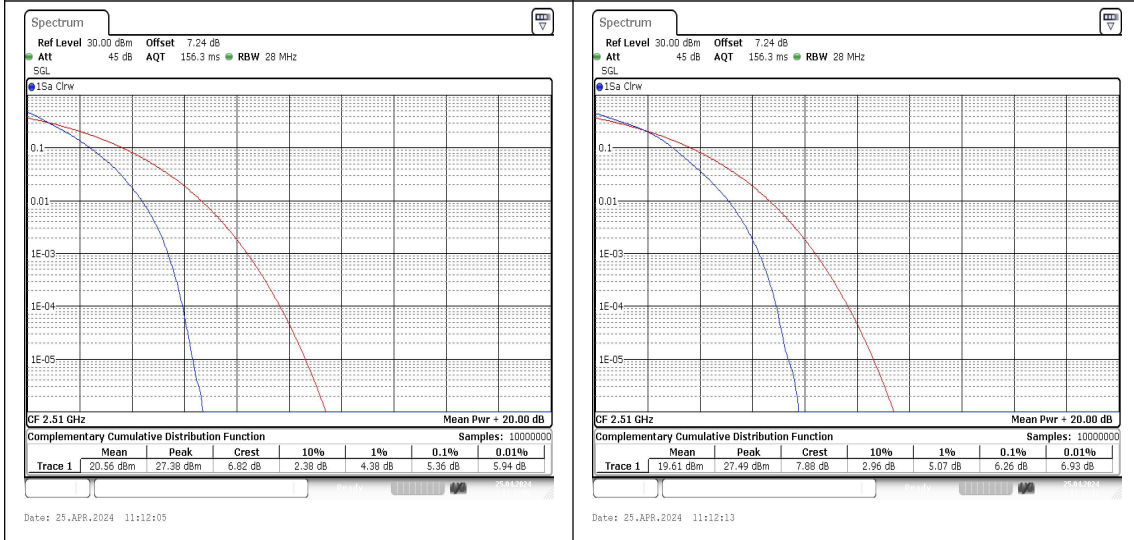

Band7-20MHz-QPSK-20850-1RB#0-PASS **Band7-20MHz-16QAM-20850-1RB#0-PASS**

Band7-20MHz-QPSK-20850-100RB#0-PASS **Band7-20MHz-16QAM-20850-100RB#0-PASS**

Band7-20MHz-QPSK-21100-1RB#0-PASS **Band7-20MHz-16QAM-21100-1RB#0-PASS**

Appendix C: 26dB Bandwidth and Occupied Bandwidth

Test Result

Band	Bandwidth	Modulation	Channel	RB Configuration	Occupied Bandwidth (MHz)	26dB Bandwidth (MHz)	Verdict
Band7	5MHz	QPSK	20775	25RB#0	4.496	4.96	PASS
Band7	5MHz	16QAM	20775	25RB#0	4.486	4.93	PASS
Band7	5MHz	QPSK	21100	25RB#0	4.496	4.93	PASS
Band7	5MHz	16QAM	21100	25RB#0	4.496	5.00	PASS
Band7	5MHz	QPSK	21425	25RB#0	4.496	4.97	PASS
Band7	5MHz	16QAM	21425	25RB#0	4.515	4.96	PASS
Band7	10MHz	QPSK	20800	50RB#0	9.018	9.87	PASS
Band7	10MHz	16QAM	20800	50RB#0	8.985	9.80	PASS
Band7	10MHz	QPSK	21100	50RB#0	8.985	9.93	PASS
Band7	10MHz	16QAM	21100	50RB#0	8.985	9.80	PASS
Band7	10MHz	QPSK	21400	50RB#0	8.952	9.83	PASS
Band7	10MHz	16QAM	21400	50RB#0	8.985	9.80	PASS
Band7	15MHz	QPSK	20825	75RB#0	13.478	15.15	PASS
Band7	15MHz	16QAM	20825	75RB#0	13.527	14.75	PASS
Band7	15MHz	QPSK	21100	75RB#0	13.478	14.85	PASS
Band7	15MHz	16QAM	21100	75RB#0	13.527	14.65	PASS
Band7	15MHz	QPSK	21375	75RB#0	13.428	14.70	PASS
Band7	15MHz	16QAM	21375	75RB#0	13.478	14.70	PASS
Band7	20MHz	QPSK	20850	100RB#0	18.037	19.60	PASS
Band7	20MHz	16QAM	20850	100RB#0	18.037	19.67	PASS
Band7	20MHz	QPSK	21100	100RB#0	18.037	19.87	PASS
Band7	20MHz	16QAM	21100	100RB#0	18.037	19.67	PASS
Band7	20MHz	QPSK	21350	100RB#0	17.903	19.53	PASS
Band7	20MHz	16QAM	21350	100RB#0	17.97	19.60	PASS