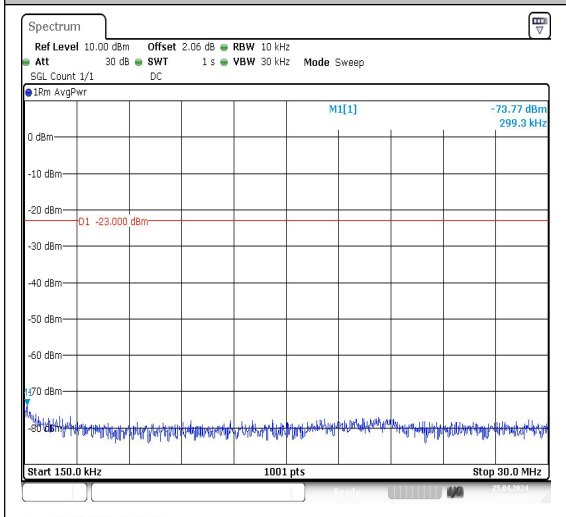

Band5_10MHz_QPSK_20600_1RB#0_3000~10000_3000~10000

Band5_10MHz_16QAM_20600_1RB#0_0.009~0.15_0.009~0.15

Band5_10MHz_16QAM_20600_1RB#0_0.15~30_0.15~30

Band5_10MHz_16QAM_20600_1RB#0_30~1000_30~1000

Band5_10MHz_16QAM_20600_1RB#0_1000~3000_1000~3000	Band5_10MHz_16QAM_20600_1RB#0_3000~10000_3000~10000
---	---