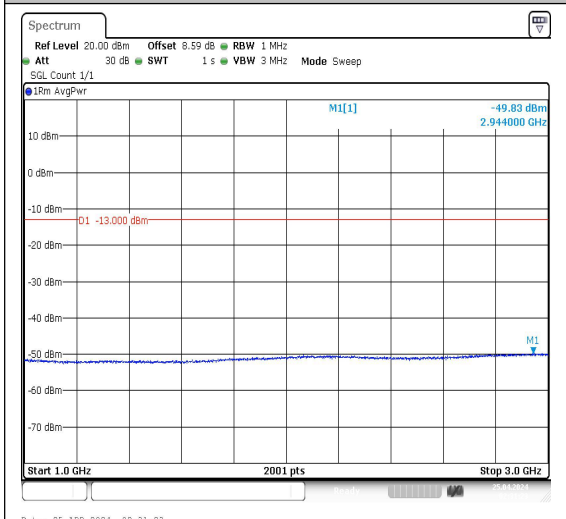

Band5_10MHz_QPSK_20600_1RB#0_3000~10000_3000~10000

Band5_10MHz_16QAM_20600_1RB#0_0.009~0.15_0.009~0.15

Band5_10MHz_16QAM_20600_1RB#0_0.15~30_0.15~30

Band5_10MHz_16QAM_20600_1RB#0_30~1000_30~1000

Band5_10MHz_16QAM_20600_1RB#0_1000~3000_1000~3000	Band5_10MHz_16QAM_20600_1RB#0_3000~10000_3000~10000
---	---