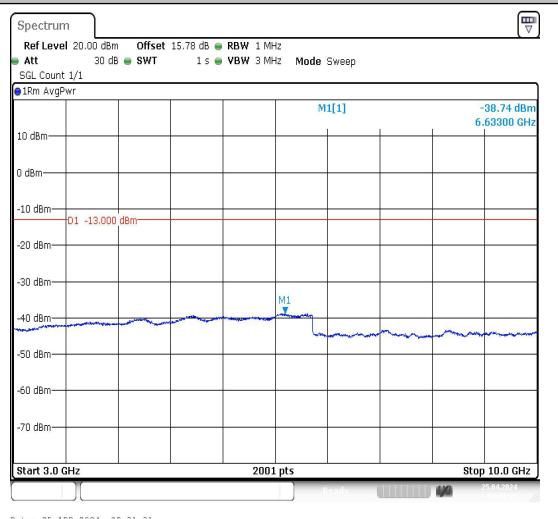

Band5_10MHz_QPSK_20600_1RB#0_3000~10000_3000~10000

Band5_10MHz_16QAM_20600_1RB#0_0.009~0.15_0.009~0.15

Band5_10MHz_16QAM_20600_1RB#0_0.15~30_0.15~30

Band5_10MHz_16QAM_20600_1RB#0_30~1000_30~1000

Band5_10MHz_16QAM_20600_1RB#0_1000~3000_1000~3000	Band5_10MHz_16QAM_20600_1RB#0_3000~10000_3000~10000
---	---