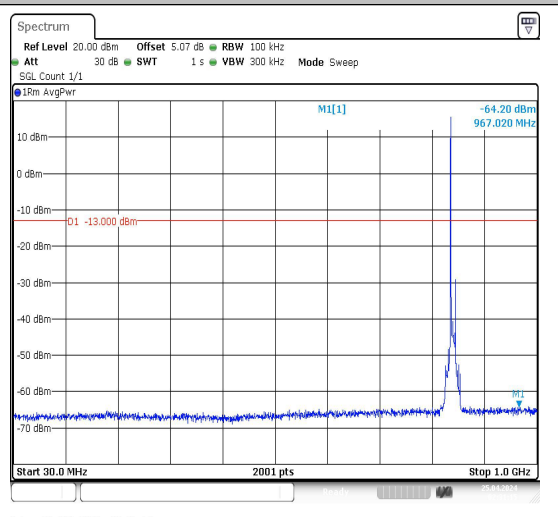

Band5_10MHz_QPSK_20600_1RB#0_3000~10000_3000~10000

Band5_10MHz_16QAM_20600_1RB#0_0.009~0.15_0.009~0.15

Band5_10MHz_16QAM_20600_1RB#0_0.15~30_0.15~30

Band5_10MHz_16QAM_20600_1RB#0_30~1000_30~1000

Band5_10MHz_16QAM_20600_1RB#0_1000~3000_1000~3000	Band5_10MHz_16QAM_20600_1RB#0_3000~10000_3000~10000
---	---