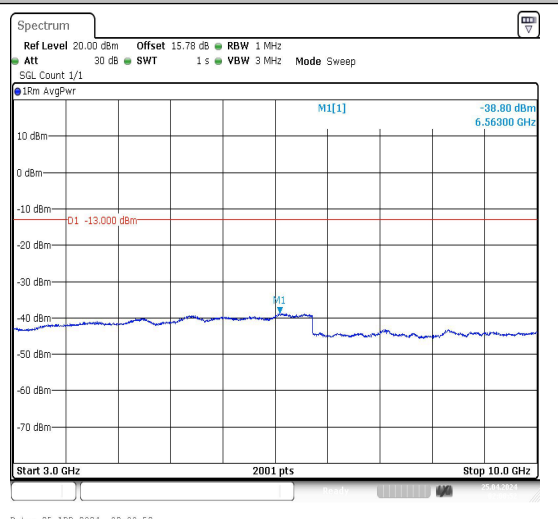

Band5\_5MHz\_QPSK\_20625\_1RB#0\_3000~1000  
0\_3000~10000

Band5\_5MHz\_16QAM\_20625\_1RB#0\_0.009~0.15  
\_0.009~0.15

Band5\_5MHz\_16QAM\_20625\_1RB#0\_0.15~30  
0.15~30

Band5\_5MHz\_16QAM\_20625\_1RB#0\_30~1000\_3  
0~1000

Band5\_5MHz\_QPSK\_20625\_1RB#0\_3000~1000  
0\_3000~10000

Band5\_5MHz\_16QAM\_20625\_1RB#0\_0.009~0.15  
\_0.009~0.15