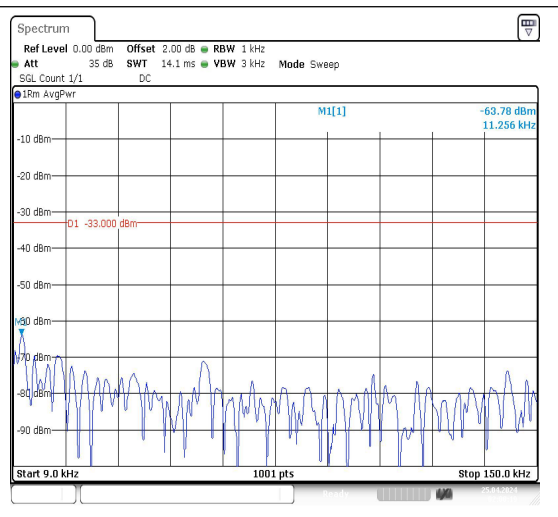

Band5\_5MHz\_QPSK\_20625\_1RB#0\_3000~1000  
0\_3000~10000

Band5\_5MHz\_16QAM\_20625\_1RB#0\_0.009~0.15  
\_0.009~0.15

Band5\_5MHz\_16QAM\_20625\_1RB#0\_0.15~30  
0.15~30

Band5\_5MHz\_16QAM\_20625\_1RB#0\_30~1000\_3  
0~1000