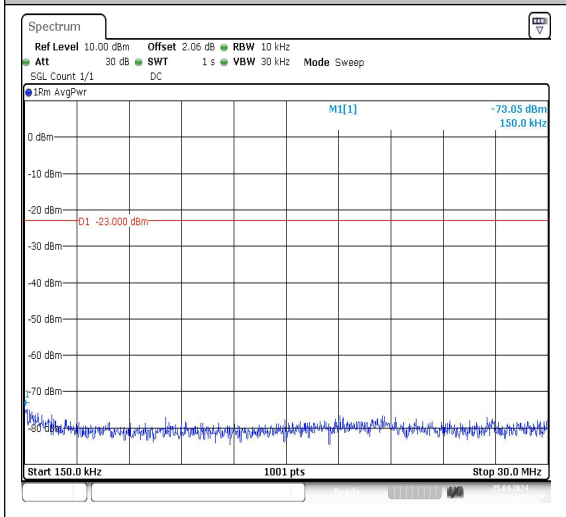

Band5\_5MHz\_QPSK\_20625\_1RB#0\_3000~1000  
0\_3000~10000

Band5\_5MHz\_16QAM\_20625\_1RB#0\_0.009~0.15  
\_0.009~0.15

Band5\_5MHz\_16QAM\_20625\_1RB#0\_0.15~30  
0.15~30

Band5\_5MHz\_16QAM\_20625\_1RB#0\_30~1000\_3  
0~1000

Band5\_5MHz\_QPSK\_20625\_1RB#0\_3000~1000  
0\_3000~10000

Band5\_5MHz\_16QAM\_20625\_1RB#0\_0.009~0.15  
\_0.009~0.15