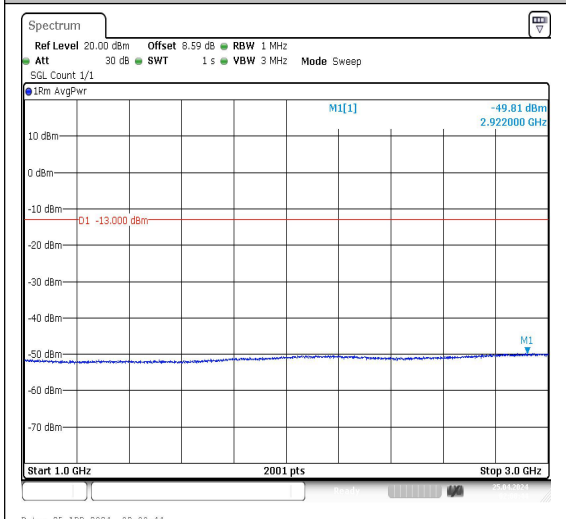

Band5\_5MHz\_QPSK\_20625\_1RB#0\_3000~1000  
0\_3000~10000

Band5\_5MHz\_16QAM\_20625\_1RB#0\_0.009~0.15  
\_0.009~0.15

Band5\_5MHz\_16QAM\_20625\_1RB#0\_0.15~30  
0.15~30

Band5\_5MHz\_16QAM\_20625\_1RB#0\_30~1000\_3  
0~1000

Band5\_5MHz\_QPSK\_20625\_1RB#0\_3000~1000  
0\_3000~10000

Band5\_5MHz\_16QAM\_20625\_1RB#0\_0.009~0.15  
\_0.009~0.15