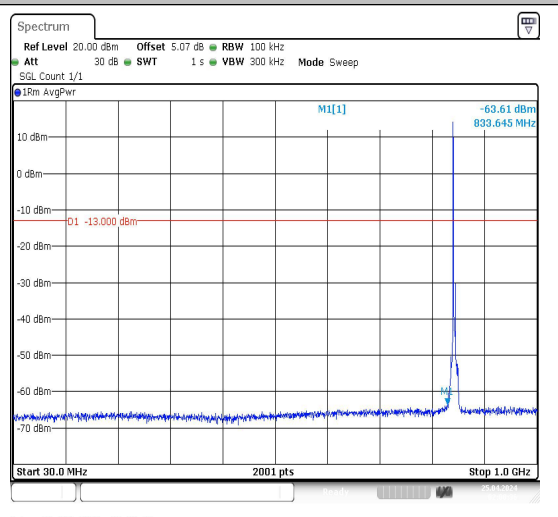

Band5\_5MHz\_QPSK\_20625\_1RB#0\_3000~1000  
0\_3000~10000

Band5\_5MHz\_16QAM\_20625\_1RB#0\_0.009~0.15  
\_0.009~0.15

Band5\_5MHz\_16QAM\_20625\_1RB#0\_0.15~30  
0.15~30

Band5\_5MHz\_16QAM\_20625\_1RB#0\_30~1000\_3  
0~1000

Band5\_5MHz\_QPSK\_20625\_1RB#0\_3000~1000  
0\_3000~10000

Band5\_5MHz\_16QAM\_20625\_1RB#0\_0.009~0.15  
\_0.009~0.15