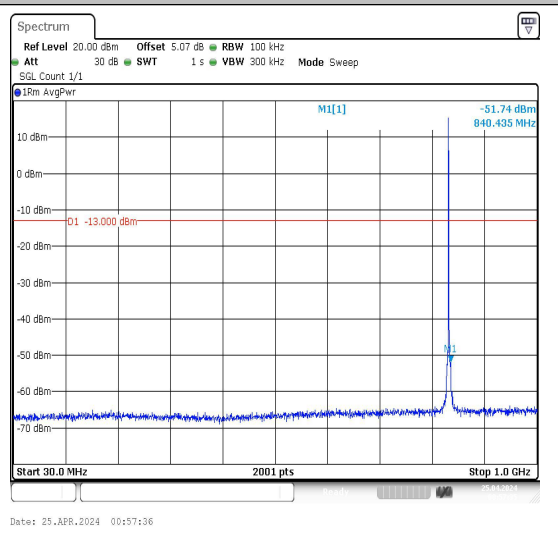

Band5_1.4MHz_QPSK_20525_1RB#0_3000~10000_3000~10000

Band5_1.4MHz_16QAM_20525_1RB#0_0.009~0.15_0.009~0.15

Band5_1.4MHz_16QAM_20525_1RB#0_0.15~30_0.15~30

Band5_1.4MHz_16QAM_20525_1RB#0_30~1000_30~1000