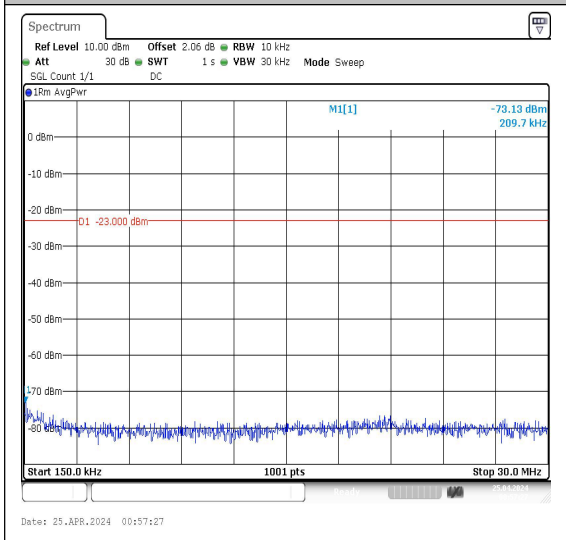

Band5_1.4MHz_QPSK_20525_1RB#0_3000~10000_3000~10000

Band5_1.4MHz_16QAM_20525_1RB#0_0.009~0.15_0.009~0.15

Band5_1.4MHz_16QAM_20525_1RB#0_0.15~30_0.15~30

Band5_1.4MHz_16QAM_20525_1RB#0_30~1000_30~1000