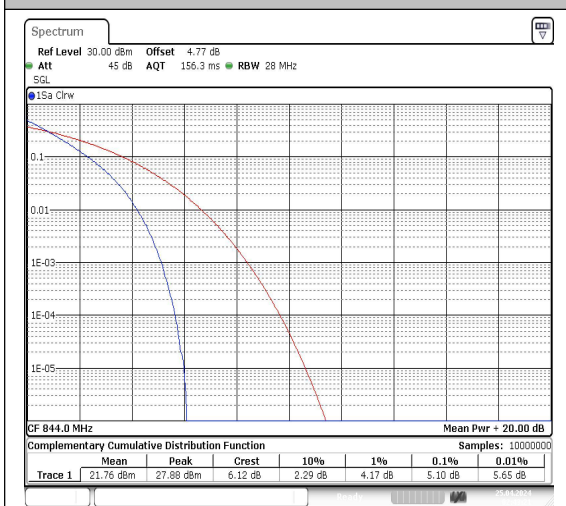

Date: 25.APR.2024 02:43:21

Date: 25.APR.2024 02:43:29

Band5-10MHz-QPSK-20600-50RB#0-PASS **Band5-10MHz-16QAM-20600-50RB#0-PASS**

Appendix C: 26dB Bandwidth and Occupied Bandwidth

Test Result

Band	Bandwidth	Modulation	Channel	RB Configuration	Occupied Bandwidth (MHz)	26dB Bandwidth (MHz)	Verdict
Band5	1.4MHz	QPSK	20407	6RB#0	1.088	1.30	PASS
Band5	1.4MHz	16QAM	20407	6RB#0	1.093	1.30	PASS
Band5	1.4MHz	QPSK	20525	6RB#0	1.093	1.30	PASS
Band5	1.4MHz	16QAM	20525	6RB#0	1.098	1.30	PASS
Band5	1.4MHz	QPSK	20643	6RB#0	1.093	1.29	PASS
Band5	1.4MHz	16QAM	20643	6RB#0	1.098	1.31	PASS
Band5	3MHz	QPSK	20415	15RB#0	2.676	2.91	PASS
Band5	3MHz	16QAM	20415	15RB#0	2.676	2.92	PASS
Band5	3MHz	QPSK	20525	15RB#0	2.696	2.96	PASS
Band5	3MHz	16QAM	20525	15RB#0	2.686	2.92	PASS
Band5	3MHz	QPSK	20635	15RB#0	2.696	2.92	PASS
Band5	3MHz	16QAM	20635	15RB#0	2.686	2.92	PASS
Band5	5MHz	QPSK	20425	25RB#0	4.496	4.96	PASS
Band5	5MHz	16QAM	20425	25RB#0	4.476	4.93	PASS
Band5	5MHz	QPSK	20525	25RB#0	4.496	4.96	PASS
Band5	5MHz	16QAM	20525	25RB#0	4.496	4.97	PASS
Band5	5MHz	QPSK	20625	25RB#0	4.505	4.97	PASS
Band5	5MHz	16QAM	20625	25RB#0	4.496	4.93	PASS
Band5	10MHz	QPSK	20450	50RB#0	8.985	9.97	PASS
Band5	10MHz	16QAM	20450	50RB#0	8.985	9.80	PASS
Band5	10MHz	QPSK	20525	50RB#0	9.018	9.90	PASS
Band5	10MHz	16QAM	20525	50RB#0	8.985	9.83	PASS
Band5	10MHz	QPSK	20600	50RB#0	8.952	9.83	PASS
Band5	10MHz	16QAM	20600	50RB#0	8.952	10.33	PASS

Test Graphs