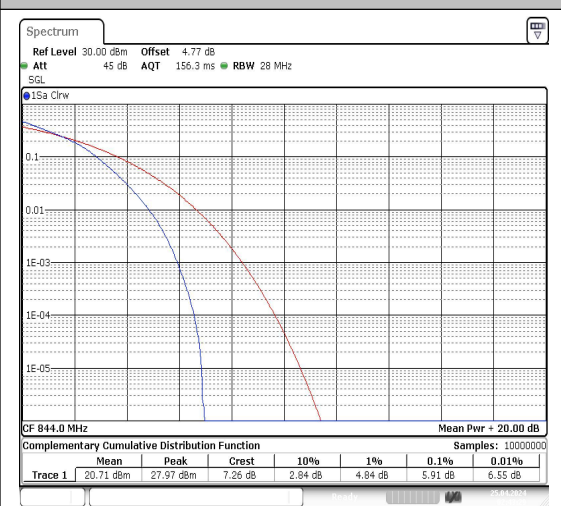

Date: 25.APR.2024 02:42:48

Date: 25.APR.2024 02:42:56

Band5-10MHz-QPSK-20525-50RB#0-PASS **Band5-10MHz-16QAM-20525-50RB#0-PASS**

Date: 25.APR.2024 02:43:06

Date: 25.APR.2024 02:43:13

Band5-10MHz-QPSK-20600-1RB#0-PASS **Band5-10MHz-16QAM-20600-1RB#0-PASS**

Date: 25.APR.2024 02:43:21

Date: 25.APR.2024 02:43:29

Band5-10MHz-QPSK-20600-50RB#0-PASS **Band5-10MHz-16QAM-20600-50RB#0-PASS**

Appendix C: 26dB Bandwidth and Occupied Bandwidth

Test Result

Band	Bandwidth	Modulation	Channel	RB Configuration	Occupied Bandwidth (MHz)	26dB Bandwidth (MHz)	Verdict
Band5	1.4MHz	QPSK	20407	6RB#0	1.088	1.30	PASS
Band5	1.4MHz	16QAM	20407	6RB#0	1.093	1.30	PASS
Band5	1.4MHz	QPSK	20525	6RB#0	1.093	1.30	PASS
Band5	1.4MHz	16QAM	20525	6RB#0	1.098	1.30	PASS
Band5	1.4MHz	QPSK	20643	6RB#0	1.093	1.29	PASS
Band5	1.4MHz	16QAM	20643	6RB#0	1.098	1.31	PASS
Band5	3MHz	QPSK	20415	15RB#0	2.676	2.91	PASS
Band5	3MHz	16QAM	20415	15RB#0	2.676	2.92	PASS
Band5	3MHz	QPSK	20525	15RB#0	2.696	2.96	PASS
Band5	3MHz	16QAM	20525	15RB#0	2.686	2.92	PASS
Band5	3MHz	QPSK	20635	15RB#0	2.696	2.92	PASS
Band5	3MHz	16QAM	20635	15RB#0	2.686	2.92	PASS
Band5	5MHz	QPSK	20425	25RB#0	4.496	4.96	PASS
Band5	5MHz	16QAM	20425	25RB#0	4.476	4.93	PASS
Band5	5MHz	QPSK	20525	25RB#0	4.496	4.96	PASS
Band5	5MHz	16QAM	20525	25RB#0	4.496	4.97	PASS
Band5	5MHz	QPSK	20625	25RB#0	4.505	4.97	PASS
Band5	5MHz	16QAM	20625	25RB#0	4.496	4.93	PASS
Band5	10MHz	QPSK	20450	50RB#0	8.985	9.97	PASS
Band5	10MHz	16QAM	20450	50RB#0	8.985	9.80	PASS
Band5	10MHz	QPSK	20525	50RB#0	9.018	9.90	PASS
Band5	10MHz	16QAM	20525	50RB#0	8.985	9.83	PASS
Band5	10MHz	QPSK	20600	50RB#0	8.952	9.83	PASS
Band5	10MHz	16QAM	20600	50RB#0	8.952	10.33	PASS

Test Graphs