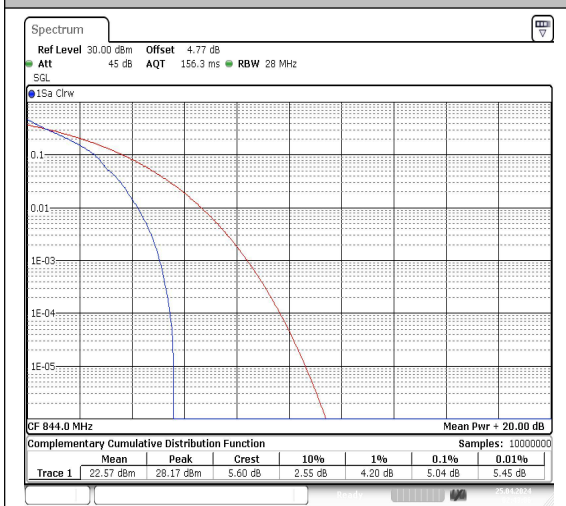

Band5-10MHz-QPSK-20525-50RB#0-PASS   **Band5-10MHz-16QAM-20525-50RB#0-PASS**

Date: 25.APR.2024 02:43:06