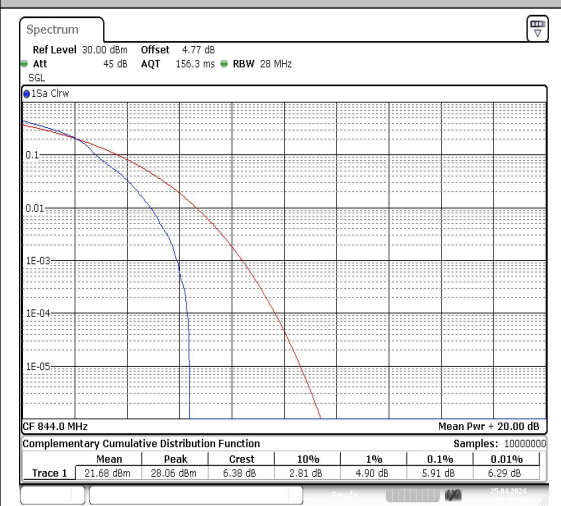

Date: 25.APR.2024 02:43:13