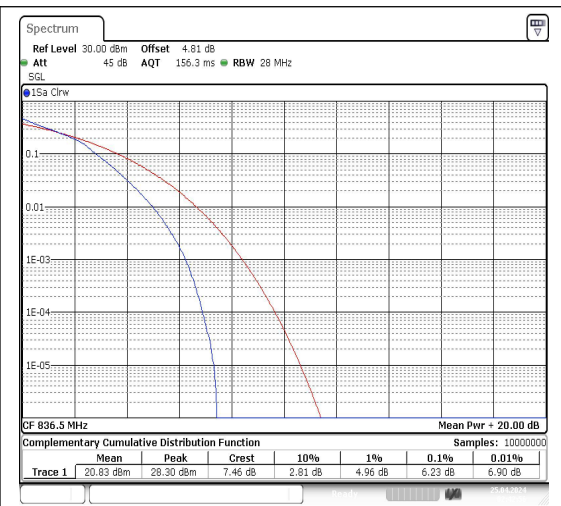

Date: 25.APR.2024 02:42:48

Date: 25.APR.2024 02:42:56

Band5-10MHz-QPSK-20525-50RB#0-PASS **Band5-10MHz-16QAM-20525-50RB#0-PASS**

Date: 25.APR.2024 02:43:06

Date: 25.APR.2024 02:43:13

Band5-10MHz-QPSK-20600-1RB#0-PASS **Band5-10MHz-16QAM-20600-1RB#0-PASS**

Date: 25.APR.2024 02:43:21

Date: 25.APR.2024 02:43:29

Band5-10MHz-QPSK-20600-50RB#0-PASS **Band5-10MHz-16QAM-20600-50RB#0-PASS**

Appendix C: 26dB Bandwidth and Occupied Bandwidth

Test Result

Band	Bandwidth	Modulation	Channel	RB Configuration	Occupied Bandwidth (MHz)	26dB Bandwidth (MHz)	Verdict
Band5	1.4MHz	QPSK	20407	6RB#0	1.088	1.30	PASS
Band5	1.4MHz	16QAM	20407	6RB#0	1.093	1.30	PASS
Band5	1.4MHz	QPSK	20525	6RB#0	1.093	1.30	PASS
Band5	1.4MHz	16QAM	20525	6RB#0	1.098	1.30	PASS
Band5	1.4MHz	QPSK	20643	6RB#0	1.093	1.29	PASS
Band5	1.4MHz	16QAM	20643	6RB#0	1.098	1.31	PASS
Band5	3MHz	QPSK	20415	15RB#0	2.676	2.91	PASS
Band5	3MHz	16QAM	20415	15RB#0	2.676	2.92	PASS
Band5	3MHz	QPSK	20525	15RB#0	2.696	2.96	PASS
Band5	3MHz	16QAM	20525	15RB#0	2.686	2.92	PASS
Band5	3MHz	QPSK	20635	15RB#0	2.696	2.92	PASS
Band5	3MHz	16QAM	20635	15RB#0	2.686	2.92	PASS
Band5	5MHz	QPSK	20425	25RB#0	4.496	4.96	PASS
Band5	5MHz	16QAM	20425	25RB#0	4.476	4.93	PASS
Band5	5MHz	QPSK	20525	25RB#0	4.496	4.96	PASS
Band5	5MHz	16QAM	20525	25RB#0	4.496	4.97	PASS
Band5	5MHz	QPSK	20625	25RB#0	4.505	4.97	PASS
Band5	5MHz	16QAM	20625	25RB#0	4.496	4.93	PASS
Band5	10MHz	QPSK	20450	50RB#0	8.985	9.97	PASS
Band5	10MHz	16QAM	20450	50RB#0	8.985	9.80	PASS
Band5	10MHz	QPSK	20525	50RB#0	9.018	9.90	PASS
Band5	10MHz	16QAM	20525	50RB#0	8.985	9.83	PASS
Band5	10MHz	QPSK	20600	50RB#0	8.952	9.83	PASS
Band5	10MHz	16QAM	20600	50RB#0	8.952	10.33	PASS

Test Graphs