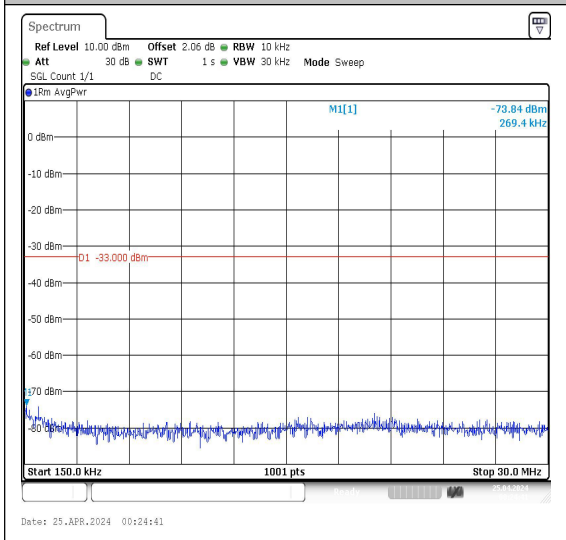

Band4_20MHz_QPSK_20050_1RB#0_3000~2000_3000~20000

Band4_20MHz_16QAM_20050_1RB#0_0.009~0.15_0.009~0.15

Band4_20MHz_16QAM_20050_1RB#0_0.15~30_0.15~30

Band4_20MHz_16QAM_20050_1RB#0_30~1000_30~1000