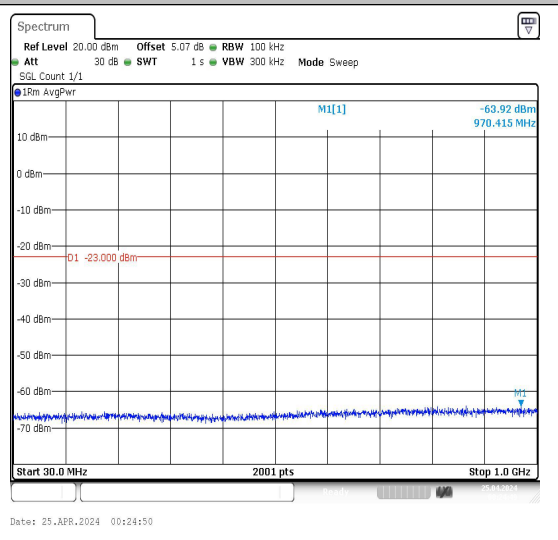

Band4_20MHz_QPSK_20050_1RB#0_3000~2000_3000~20000

Band4_20MHz_16QAM_20050_1RB#0_0.009~0.15_0.009~0.15

Band4_20MHz_16QAM_20050_1RB#0_0.15~30_0.15~30

Band4_20MHz_16QAM_20050_1RB#0_30~1000_30~1000