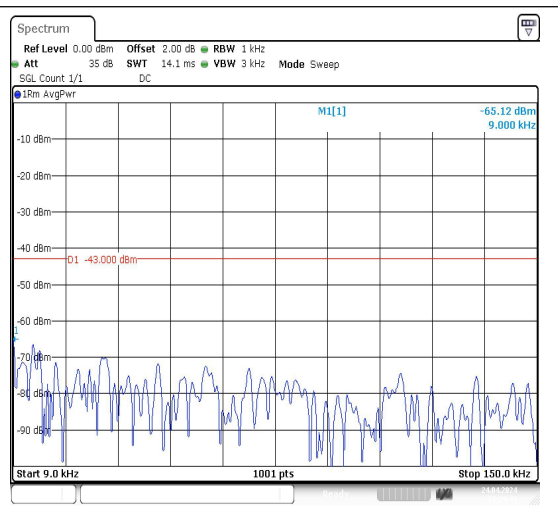

Date: 24.APR.2024 23:24:34

Date: 24.APR.2024 23:24:43

Band4_10MHz_QPSK_20000_1RB#0_3000~20000_00_3000~20000

Band4_10MHz_16QAM_20000_1RB#0_0.009~0.15_5_0.009~0.15

Date: 24.APR.2024 23:24:51

Date: 24.APR.2024 23:25:00