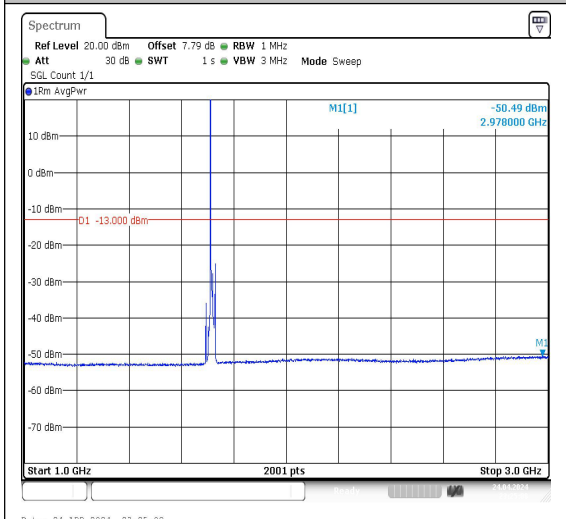

Date: 24.APR.2024 23:24:34

Date: 24.APR.2024 23:24:43

Band4_10MHz_QPSK_20000_1RB#0_3000~20000_00_3000~20000

Band4_10MHz_16QAM_20000_1RB#0_0.009~0.15_5_0.009~0.15

Date: 24.APR.2024 23:24:51

Date: 24.APR.2024 23:25:00

Band4_10MHz_16QAM_20000_1RB#0_0.15~30_0.15~30

Band4_10MHz_16QAM_20000_1RB#0_30~1000_30~1000

Date: 24.APR.2024 23:25:08

Date: 24.APR.2024 23:25:16