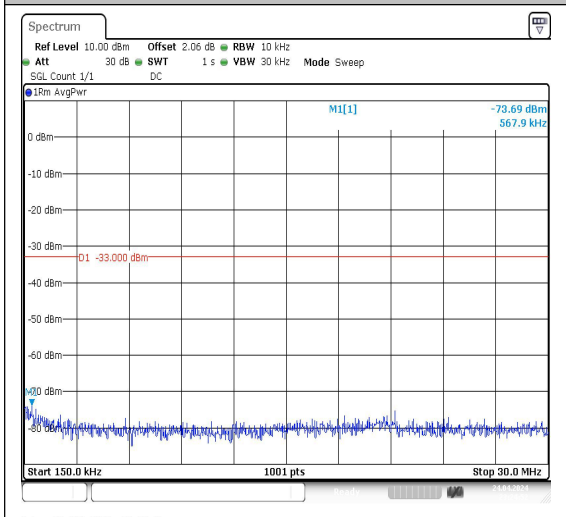

Date: 24.APR.2024 23:24:34

Date: 24.APR.2024 23:24:43

Band4_10MHz_QPSK_20000_1RB#0_3000~20000_00_3000~20000

Band4_10MHz_16QAM_20000_1RB#0_0.009~0.15_5_0.009~0.15

Date: 24.APR.2024 23:24:51

Date: 24.APR.2024 23:25:00

Band4_10MHz_16QAM_20000_1RB#0_0.15~30_0.15~30

Band4_10MHz_16QAM_20000_1RB#0_30~1000_30~1000

Date: 24.APR.2024 23:25:08

Date: 24.APR.2024 23:25:16