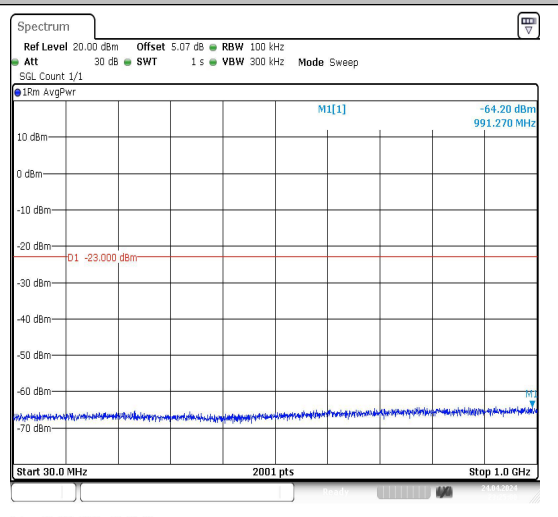

Date: 24.APR.2024 23:24:34

Date: 24.APR.2024 23:24:43

Band4_10MHz_QPSK_20000_1RB#0_3000~20000_00_3000~20000

Band4_10MHz_16QAM_20000_1RB#0_0.009~0.15_5_0.009~0.15

Date: 24.APR.2024 23:24:51

Date: 24.APR.2024 23:25:00

Band4_10MHz_16QAM_20000_1RB#0_0.15~30_0.15~30

Band4_10MHz_16QAM_20000_1RB#0_30~1000_30~1000

Date: 24.APR.2024 23:25:08

Date: 24.APR.2024 23:25:16