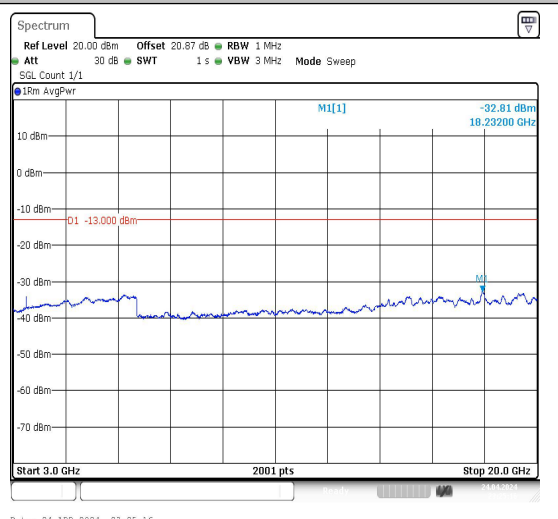

Date: 24.APR.2024 23:24:34

Date: 24.APR.2024 23:24:43

Band4_10MHz_QPSK_20000_1RB#0_3000~20000_00_3000~20000

Band4_10MHz_16QAM_20000_1RB#0_0.009~0.15_5_0.009~0.15

Date: 24.APR.2024 23:24:51

Date: 24.APR.2024 23:25:00

Band4_10MHz_16QAM_20000_1RB#0_0.15~30_0.15~30

Band4_10MHz_16QAM_20000_1RB#0_30~1000_30~1000

Date: 24.APR.2024 23:25:08

Date: 24.APR.2024 23:25:16