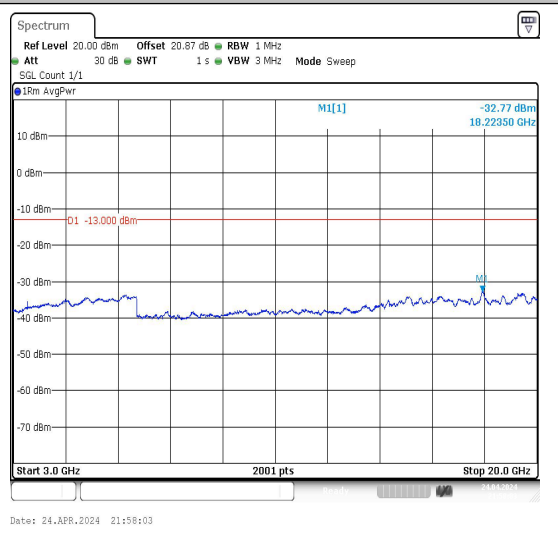

Band4\_1.4MHz\_QPSK\_20175\_1RB#0\_3000~20000\_00\_3000~20000

Band4\_1.4MHz\_16QAM\_20175\_1RB#0\_0.009~0.15\_15\_0.009~0.15

Band4\_1.4MHz\_16QAM\_20175\_1RB#0\_0.15~30\_0.15~30

Band4\_1.4MHz\_16QAM\_20175\_1RB#0\_30~1000\_30~1000

Band4\_1.4MHz\_QPSK\_20175\_1RB#0\_1.729000 GHz

Band4\_1.4MHz\_16QAM\_20175\_1RB#0\_18.22350 GHz