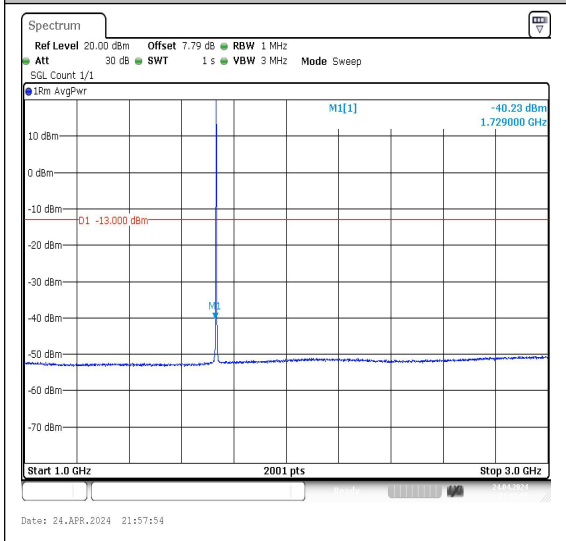

Band4\_1.4MHz\_QPSK\_20175\_1RB#0\_3000~20000\_00\_3000~20000

Band4\_1.4MHz\_16QAM\_20175\_1RB#0\_0.009~0.15\_15\_0.009~0.15

Band4\_1.4MHz\_16QAM\_20175\_1RB#0\_0.15~30\_0.15~30

Band4\_1.4MHz\_16QAM\_20175\_1RB#0\_30~1000\_30~1000

Band4\_1.4MHz\_QPSK\_20175\_1RB#0\_1.729000 GHz

Band4\_1.4MHz\_16QAM\_20175\_1RB#0\_18.22350 GHz