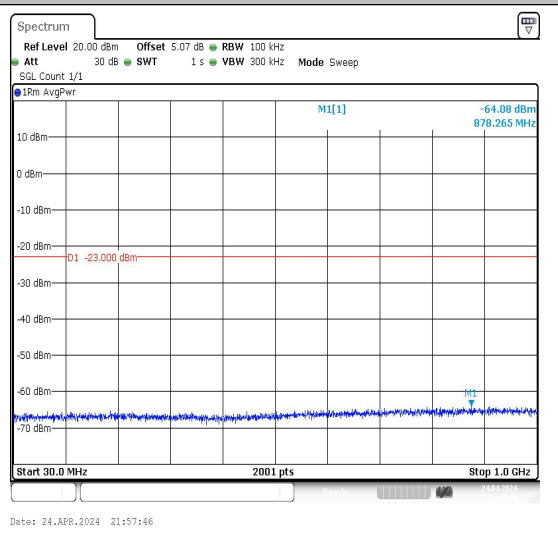

Band4\_1.4MHz\_QPSK\_20175\_1RB#0\_3000~20000\_00\_3000~20000

Band4\_1.4MHz\_16QAM\_20175\_1RB#0\_0.009~0.15\_15\_0.009~0.15

Band4\_1.4MHz\_16QAM\_20175\_1RB#0\_0.15~30\_0.15~30

Band4\_1.4MHz\_16QAM\_20175\_1RB#0\_30~1000\_30~1000

Band4\_1.4MHz\_QPSK\_20175\_1RB#0\_1.729000 GHz

Band4\_1.4MHz\_16QAM\_20175\_1RB#0\_18.22350 GHz