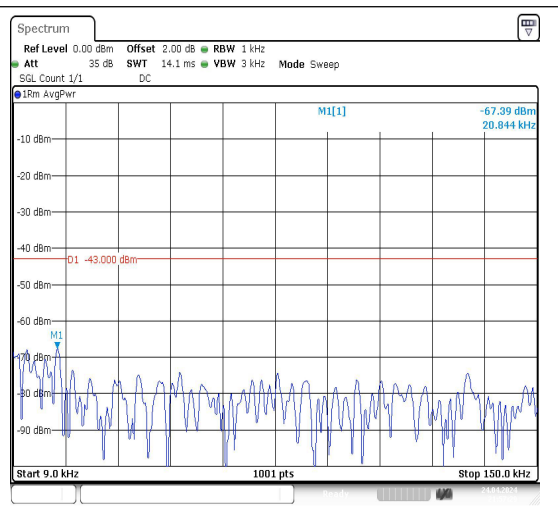

Band4\_1.4MHz\_QPSK\_20175\_1RB#0\_3000~20000\_00\_3000~20000

Band4\_1.4MHz\_16QAM\_20175\_1RB#0\_0.009~0.15\_15\_0.009~0.15

Band4\_1.4MHz\_16QAM\_20175\_1RB#0\_0.15~30\_0.15~30

Band4\_1.4MHz\_16QAM\_20175\_1RB#0\_30~1000\_30~1000

Band4\_1.4MHz\_QPSK\_20175\_1RB#0\_1.729000 GHz

Band4\_1.4MHz\_16QAM\_20175\_1RB#0\_18.22350 GHz