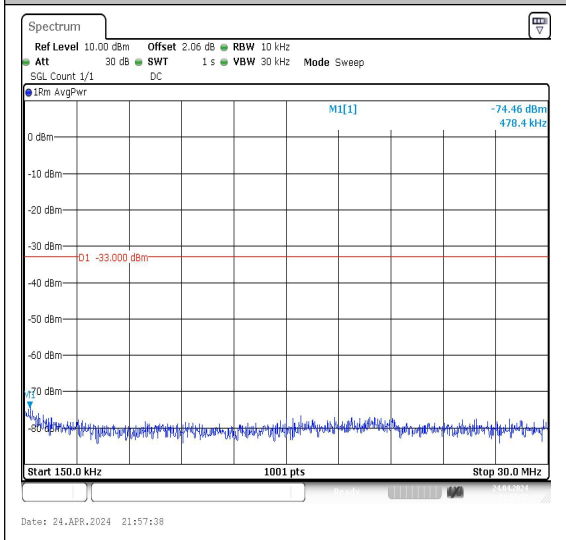

Band4\_1.4MHz\_QPSK\_20175\_1RB#0\_3000~20000\_00\_3000~20000

Band4\_1.4MHz\_16QAM\_20175\_1RB#0\_0.009~0.15\_15\_0.009~0.15

Band4\_1.4MHz\_16QAM\_20175\_1RB#0\_0.15~30\_0.15~30

Band4\_1.4MHz\_16QAM\_20175\_1RB#0\_30~1000\_30~1000

Band4\_1.4MHz\_QPSK\_20175\_1RB#0\_1.729000 GHz

Band4\_1.4MHz\_16QAM\_20175\_1RB#0\_18.22350 GHz