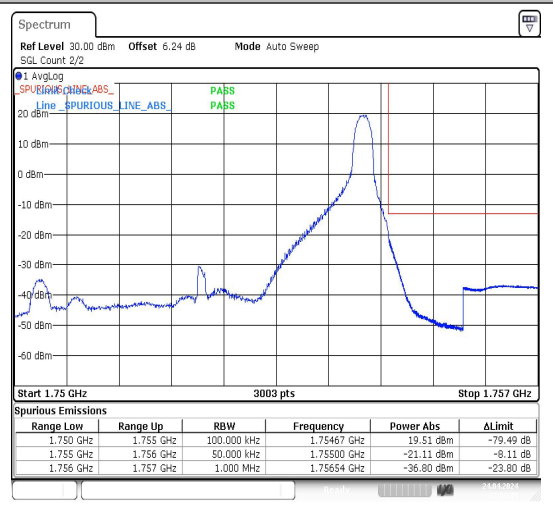

Date: 24.APR.2024 22:52:46

Band4\_5MHz\_QPSK\_20375\_1RB#0

Date: 24.APR.2024 22:53:04

Band4\_5MHz\_16QAM\_20375\_1RB#0

Date: 24.APR.2024 22:53:21

Band4\_5MHz\_QPSK\_20375\_1RB#24

Date: 24.APR.2024 22:53:39

Band4\_5MHz\_16QAM\_20375\_1RB#24

Date: 24.APR.2024 22:53:56

Band4\_5MHz\_QPSK\_20375\_25RB#0

Date: 24.APR.2024 22:54:14

Band4\_5MHz\_16QAM\_20375\_25RB#0