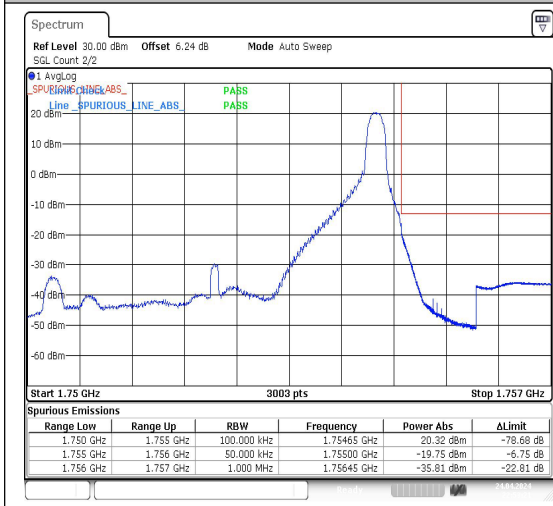

Date: 24.APR.2024 22:52:46

Band4\_5MHz\_QPSK\_20375\_1RB#0

Date: 24.APR.2024 22:53:04

Band4\_5MHz\_16QAM\_20375\_1RB#0

Date: 24.APR.2024 22:53:21

Band4\_5MHz\_QPSK\_20375\_1RB#24

Date: 24.APR.2024 22:53:39

Band4\_5MHz\_16QAM\_20375\_1RB#24

Date: 24.APR.2024 22:53:56

Band4\_5MHz\_QPSK\_20375\_25RB#0

Date: 24.APR.2024 22:54:14

Band4\_5MHz\_16QAM\_20375\_25RB#0