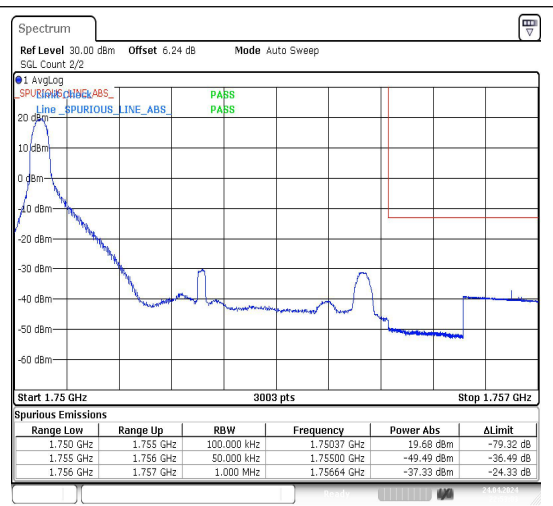

Date: 24.APR.2024 22:52:46

Band4\_5MHz\_QPSK\_20375\_1RB#0

Date: 24.APR.2024 22:53:04

Band4\_5MHz\_16QAM\_20375\_1RB#0

Date: 24.APR.2024 22:53:21

Band4\_5MHz\_QPSK\_20375\_1RB#24

Date: 24.APR.2024 22:53:39

Band4\_5MHz\_16QAM\_20375\_1RB#24

Date: 24.APR.2024 22:53:56

Band4\_5MHz\_QPSK\_20375\_25RB#0

Date: 24.APR.2024 22:54:14

Band4\_5MHz\_16QAM\_20375\_25RB#0