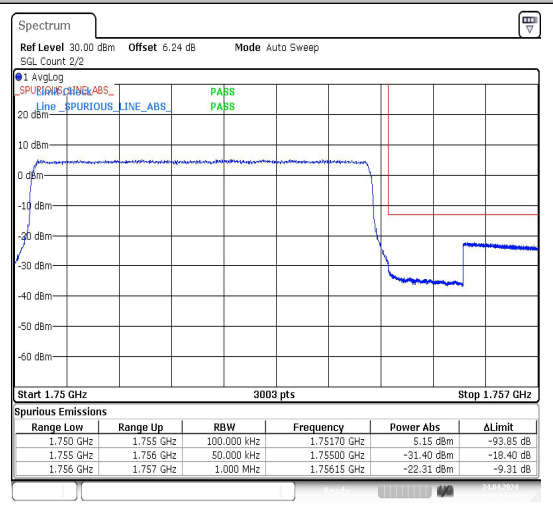

Date: 24.APR.2024 22:52:46

Band4\_5MHz\_QPSK\_20375\_1RB#0

Date: 24.APR.2024 22:53:04

Band4\_5MHz\_16QAM\_20375\_1RB#0

Date: 24.APR.2024 22:53:21

Band4\_5MHz\_QPSK\_20375\_1RB#24

Date: 24.APR.2024 22:53:39

Band4\_5MHz\_16QAM\_20375\_1RB#24

Date: 24.APR.2024 22:53:56

Band4\_5MHz\_QPSK\_20375\_25RB#0

Date: 24.APR.2024 22:54:14

Band4\_5MHz\_16QAM\_20375\_25RB#0