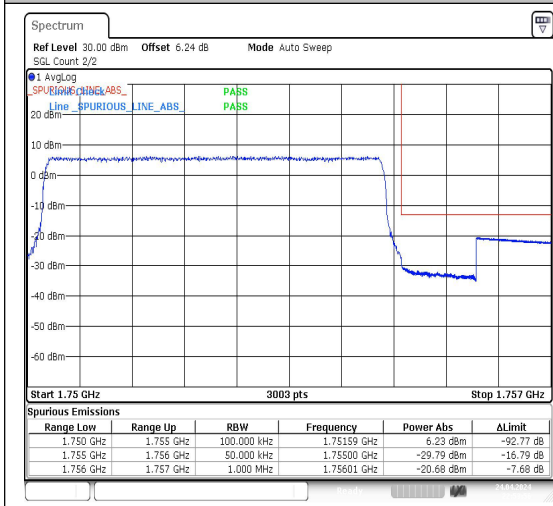

Date: 24.APR.2024 22:52:46

Band4\_5MHz\_QPSK\_20375\_1RB#0

Date: 24.APR.2024 22:53:04

Band4\_5MHz\_16QAM\_20375\_1RB#0

Date: 24.APR.2024 22:53:21

Band4\_5MHz\_QPSK\_20375\_1RB#24

Date: 24.APR.2024 22:53:39

Band4\_5MHz\_16QAM\_20375\_1RB#24

Date: 24.APR.2024 22:53:56

Band4\_5MHz\_QPSK\_20375\_25RB#0

Date: 24.APR.2024 22:54:14

Band4\_5MHz\_16QAM\_20375\_25RB#0