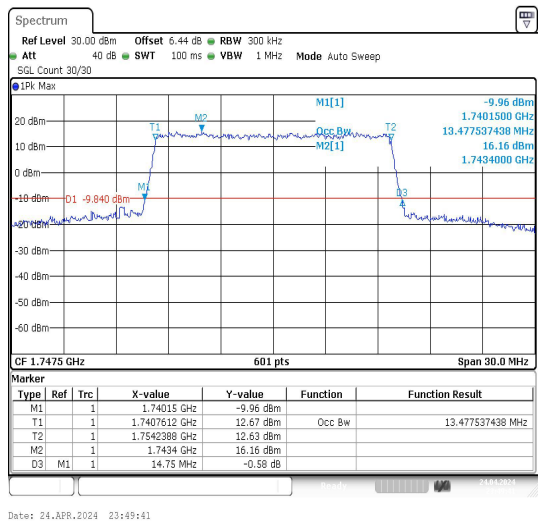

Band4-15MHz-QPSK-20025-75RB#0-PASS

Band4-15MHz-16QAM-20025-75RB#0-PASS

Band4-15MHz-QPSK-20175-75RB#0-PASS

Band4-15MHz-16QAM-20175-75RB#0-PASS

Band4-15MHz-QPSK-20325-75RB#0-PASS

Band4-15MHz-16QAM-20325-75RB#0-PASS

Appendix D: Band Edge

Test Result

Band	Bandwidth	Modulation	Channel	RB Configuration	Result(dBm)	Verdict
Band4	1.4MHz	QPSK	19957	1RB#0	-21.86	PASS
Band4	1.4MHz	16QAM	19957	1RB#0	-23.88	PASS
Band4	1.4MHz	QPSK	19957	1RB#5	-27.21	PASS
Band4	1.4MHz	16QAM	19957	1RB#5	-28.97	PASS
Band4	1.4MHz	QPSK	19957	6RB#0	-19.25	PASS
Band4	1.4MHz	16QAM	19957	6RB#0	-22.16	PASS
Band4	1.4MHz	QPSK	20393	1RB#0	-25.50	PASS
Band4	1.4MHz	16QAM	20393	1RB#0	-27.35	PASS
Band4	1.4MHz	QPSK	20393	1RB#5	-23.74	PASS
Band4	1.4MHz	16QAM	20393	1RB#5	-24.78	PASS
Band4	1.4MHz	QPSK	20393	6RB#0	-20.78	PASS
Band4	1.4MHz	16QAM	20393	6RB#0	-23.22	PASS
Band4	3MHz	QPSK	19965	1RB#0	-17.90	PASS
Band4	3MHz	16QAM	19965	1RB#0	-20.08	PASS
Band4	3MHz	QPSK	19965	1RB#14	-27.16	PASS
Band4	3MHz	16QAM	19965	1RB#14	-28.60	PASS
Band4	3MHz	QPSK	19965	15RB#0	-15.54	PASS
Band4	3MHz	16QAM	19965	15RB#0	-18.20	PASS
Band4	3MHz	QPSK	20385	1RB#0	-24.68	PASS
Band4	3MHz	16QAM	20385	1RB#0	-25.67	PASS
Band4	3MHz	QPSK	20385	1RB#14	-19.83	PASS
Band4	3MHz	16QAM	20385	1RB#14	-21.40	PASS
Band4	3MHz	QPSK	20385	15RB#0	-19.41	PASS
Band4	3MHz	16QAM	20385	15RB#0	-21.17	PASS
Band4	5MHz	QPSK	19975	1RB#0	-19.77	PASS
Band4	5MHz	16QAM	19975	1RB#0	-21.39	PASS
Band4	5MHz	QPSK	19975	1RB#24	-38.51	PASS
Band4	5MHz	16QAM	19975	1RB#24	-39.76	PASS
Band4	5MHz	QPSK	19975	25RB#0	-17.42	PASS
Band4	5MHz	16QAM	19975	25RB#0	-20.12	PASS
Band4	5MHz	QPSK	20375	1RB#0	-39.06	PASS
Band4	5MHz	16QAM	20375	1RB#0	-37.33	PASS
Band4	5MHz	QPSK	20375	1RB#24	-19.75	PASS
Band4	5MHz	16QAM	20375	1RB#24	-21.11	PASS
Band4	5MHz	QPSK	20375	25RB#0	-20.68	PASS
Band4	5MHz	16QAM	20375	25RB#0	-22.31	PASS
Band4	10MHz	QPSK	20000	1RB#0	-22.56	PASS