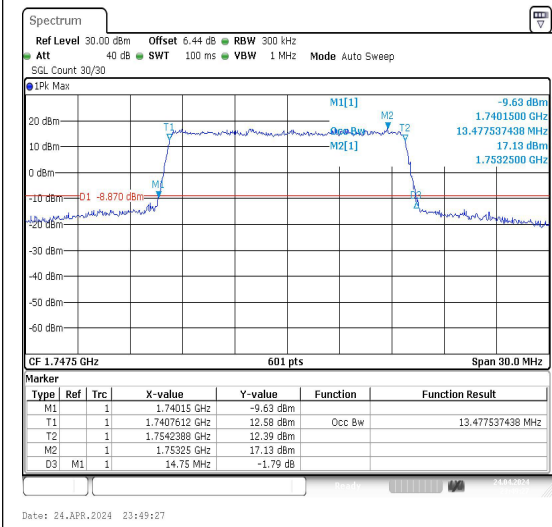

Band4-15MHz-QPSK-20025-75RB#0-PASS

Band4-15MHz-16QAM-20025-75RB#0-PASS

Band4-15MHz-QPSK-20175-75RB#0-PASS

Band4-15MHz-16QAM-20175-75RB#0-PASS

Band4-15MHz-QPSK-20325-75RB#0-PASS

Band4-15MHz-16QAM-20325-75RB#0-PASS

Appendix D: Band Edge

Test Result

Band	Bandwidth	Modulation	Channel	RB Configuration	Result(dBm)	Verdict
Band4	1.4MHz	QPSK	19957	1RB#0	-21.86	PASS
Band4	1.4MHz	16QAM	19957	1RB#0	-23.88	PASS
Band4	1.4MHz	QPSK	19957	1RB#5	-27.21	PASS
Band4	1.4MHz	16QAM	19957	1RB#5	-28.97	PASS
Band4	1.4MHz	QPSK	19957	6RB#0	-19.25	PASS
Band4	1.4MHz	16QAM	19957	6RB#0	-22.16	PASS
Band4	1.4MHz	QPSK	20393	1RB#0	-25.50	PASS
Band4	1.4MHz	16QAM	20393	1RB#0	-27.35	PASS
Band4	1.4MHz	QPSK	20393	1RB#5	-23.74	PASS
Band4	1.4MHz	16QAM	20393	1RB#5	-24.78	PASS
Band4	1.4MHz	QPSK	20393	6RB#0	-20.78	PASS
Band4	1.4MHz	16QAM	20393	6RB#0	-23.22	PASS
Band4	3MHz	QPSK	19965	1RB#0	-17.90	PASS
Band4	3MHz	16QAM	19965	1RB#0	-20.08	PASS
Band4	3MHz	QPSK	19965	1RB#14	-27.16	PASS
Band4	3MHz	16QAM	19965	1RB#14	-28.60	PASS
Band4	3MHz	QPSK	19965	15RB#0	-15.54	PASS
Band4	3MHz	16QAM	19965	15RB#0	-18.20	PASS
Band4	3MHz	QPSK	20385	1RB#0	-24.68	PASS
Band4	3MHz	16QAM	20385	1RB#0	-25.67	PASS
Band4	3MHz	QPSK	20385	1RB#14	-19.83	PASS
Band4	3MHz	16QAM	20385	1RB#14	-21.40	PASS
Band4	3MHz	QPSK	20385	15RB#0	-19.41	PASS
Band4	3MHz	16QAM	20385	15RB#0	-21.17	PASS
Band4	5MHz	QPSK	19975	1RB#0	-19.77	PASS
Band4	5MHz	16QAM	19975	1RB#0	-21.39	PASS
Band4	5MHz	QPSK	19975	1RB#24	-38.51	PASS
Band4	5MHz	16QAM	19975	1RB#24	-39.76	PASS
Band4	5MHz	QPSK	19975	25RB#0	-17.42	PASS
Band4	5MHz	16QAM	19975	25RB#0	-20.12	PASS
Band4	5MHz	QPSK	20375	1RB#0	-39.06	PASS
Band4	5MHz	16QAM	20375	1RB#0	-37.33	PASS
Band4	5MHz	QPSK	20375	1RB#24	-19.75	PASS
Band4	5MHz	16QAM	20375	1RB#24	-21.11	PASS
Band4	5MHz	QPSK	20375	25RB#0	-20.68	PASS
Band4	5MHz	16QAM	20375	25RB#0	-22.31	PASS
Band4	10MHz	QPSK	20000	1RB#0	-22.56	PASS