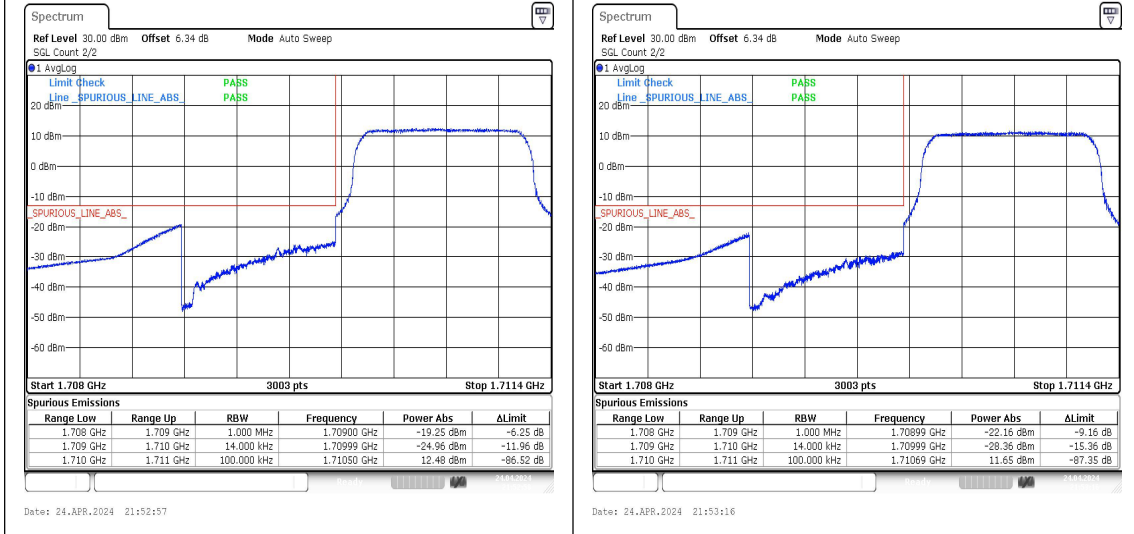

Band4	10MHz	16QAM	20000	1RB#0	-24.29	PASS
Band4	10MHz	QPSK	20000	1RB#49	-41.05	PASS
Band4	10MHz	16QAM	20000	1RB#49	-39.84	PASS
Band4	10MHz	QPSK	20000	50RB#0	-21.36	PASS
Band4	10MHz	16QAM	20000	50RB#0	-23.96	PASS
Band4	10MHz	QPSK	20350	1RB#0	-40.21	PASS
Band4	10MHz	16QAM	20350	1RB#0	-40.20	PASS
Band4	10MHz	QPSK	20350	1RB#49	-22.61	PASS
Band4	10MHz	16QAM	20350	1RB#49	-23.24	PASS
Band4	10MHz	QPSK	20350	50RB#0	-21.41	PASS
Band4	10MHz	16QAM	20350	50RB#0	-23.82	PASS
Band4	15MHz	QPSK	20025	1RB#0	-23.58	PASS
Band4	15MHz	16QAM	20025	1RB#0	-24.66	PASS
Band4	15MHz	QPSK	20025	1RB#74	-41.90	PASS
Band4	15MHz	16QAM	20025	1RB#74	-41.89	PASS
Band4	15MHz	QPSK	20025	75RB#0	-21.96	PASS
Band4	15MHz	16QAM	20025	75RB#0	-25.62	PASS
Band4	15MHz	QPSK	20325	1RB#0	-41.02	PASS
Band4	15MHz	16QAM	20325	1RB#0	-40.34	PASS
Band4	15MHz	QPSK	20325	1RB#74	-24.33	PASS
Band4	15MHz	16QAM	20325	1RB#74	-25.67	PASS
Band4	15MHz	QPSK	20325	75RB#0	-20.30	PASS
Band4	15MHz	16QAM	20325	75RB#0	-23.49	PASS
Band4	20MHz	QPSK	20050	1RB#0	-26.41	PASS
Band4	20MHz	16QAM	20050	1RB#0	-27.13	PASS
Band4	20MHz	QPSK	20050	1RB#99	-41.78	PASS
Band4	20MHz	16QAM	20050	1RB#99	-42.08	PASS
Band4	20MHz	QPSK	20050	100RB#0	-26.39	PASS
Band4	20MHz	16QAM	20050	100RB#0	-28.93	PASS
Band4	20MHz	QPSK	20300	1RB#0	-42.03	PASS
Band4	20MHz	16QAM	20300	1RB#0	-41.47	PASS
Band4	20MHz	QPSK	20300	1RB#99	-26.43	PASS
Band4	20MHz	16QAM	20300	1RB#99	-27.32	PASS
Band4	20MHz	QPSK	20300	100RB#0	-23.15	PASS
Band4	20MHz	16QAM	20300	100RB#0	-25.63	PASS

Test Graphs

Band4_1.4MHz_QPSK_19957_1RB#0 **Band4_1.4MHz_16QAM_19957_1RB#0**

Band4_1.4MHz_QPSK_19957_1RB#5 **Band4_1.4MHz_16QAM_19957_1RB#5**

Band4_1.4MHz_QPSK_19957_6RB#0 **Band4_1.4MHz_16QAM_19957_6RB#0**