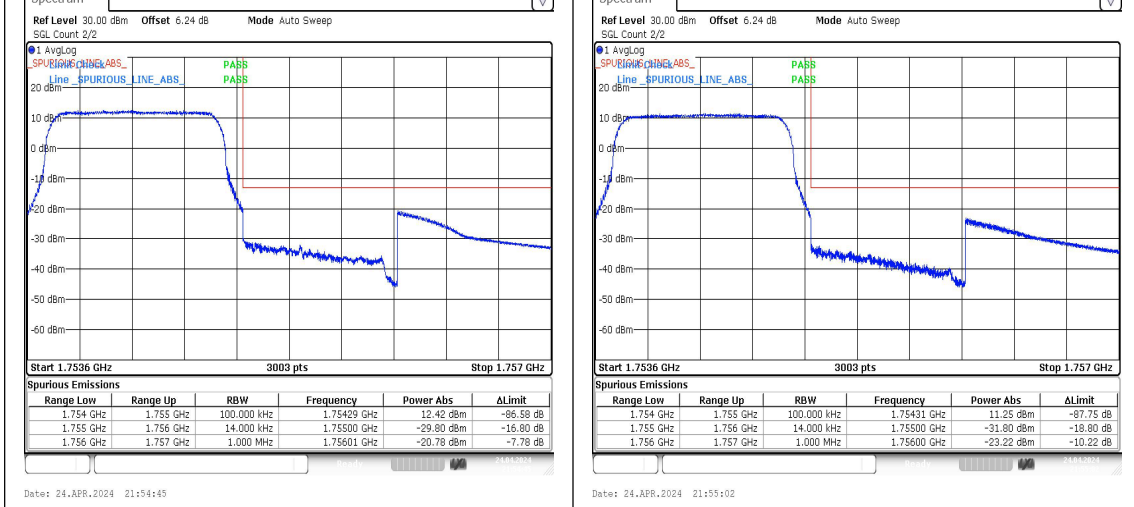

Band4_1.4MHz_QPSK_20393_6RB#0   **Band4_1.4MHz_16QAM_20393_6RB#0**