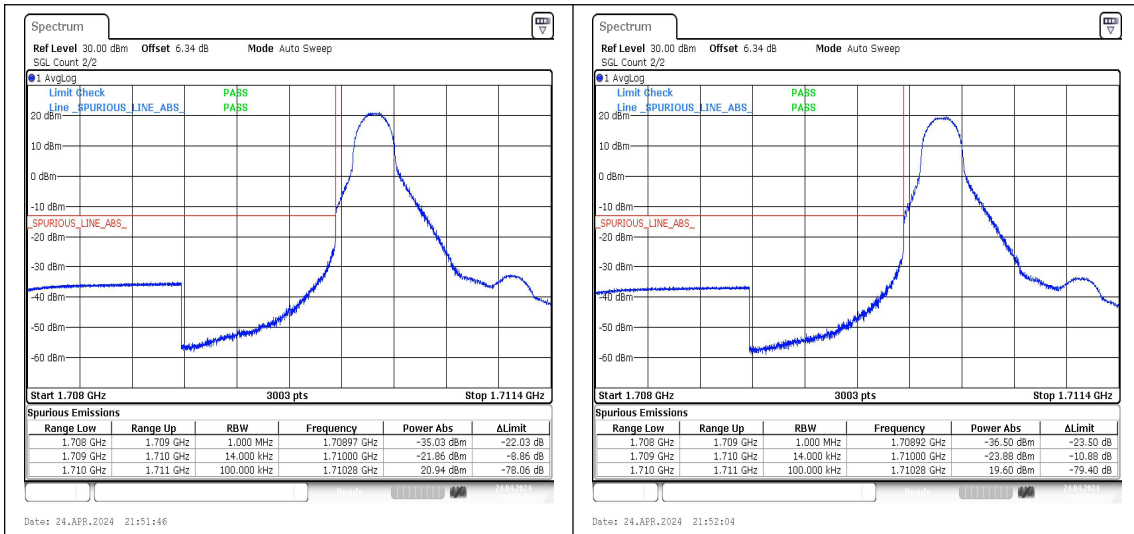

Test Graphs

Band4_1.4MHz_QPSK_19957_1RB#0   **Band4_1.4MHz_16QAM_19957_1RB#0**