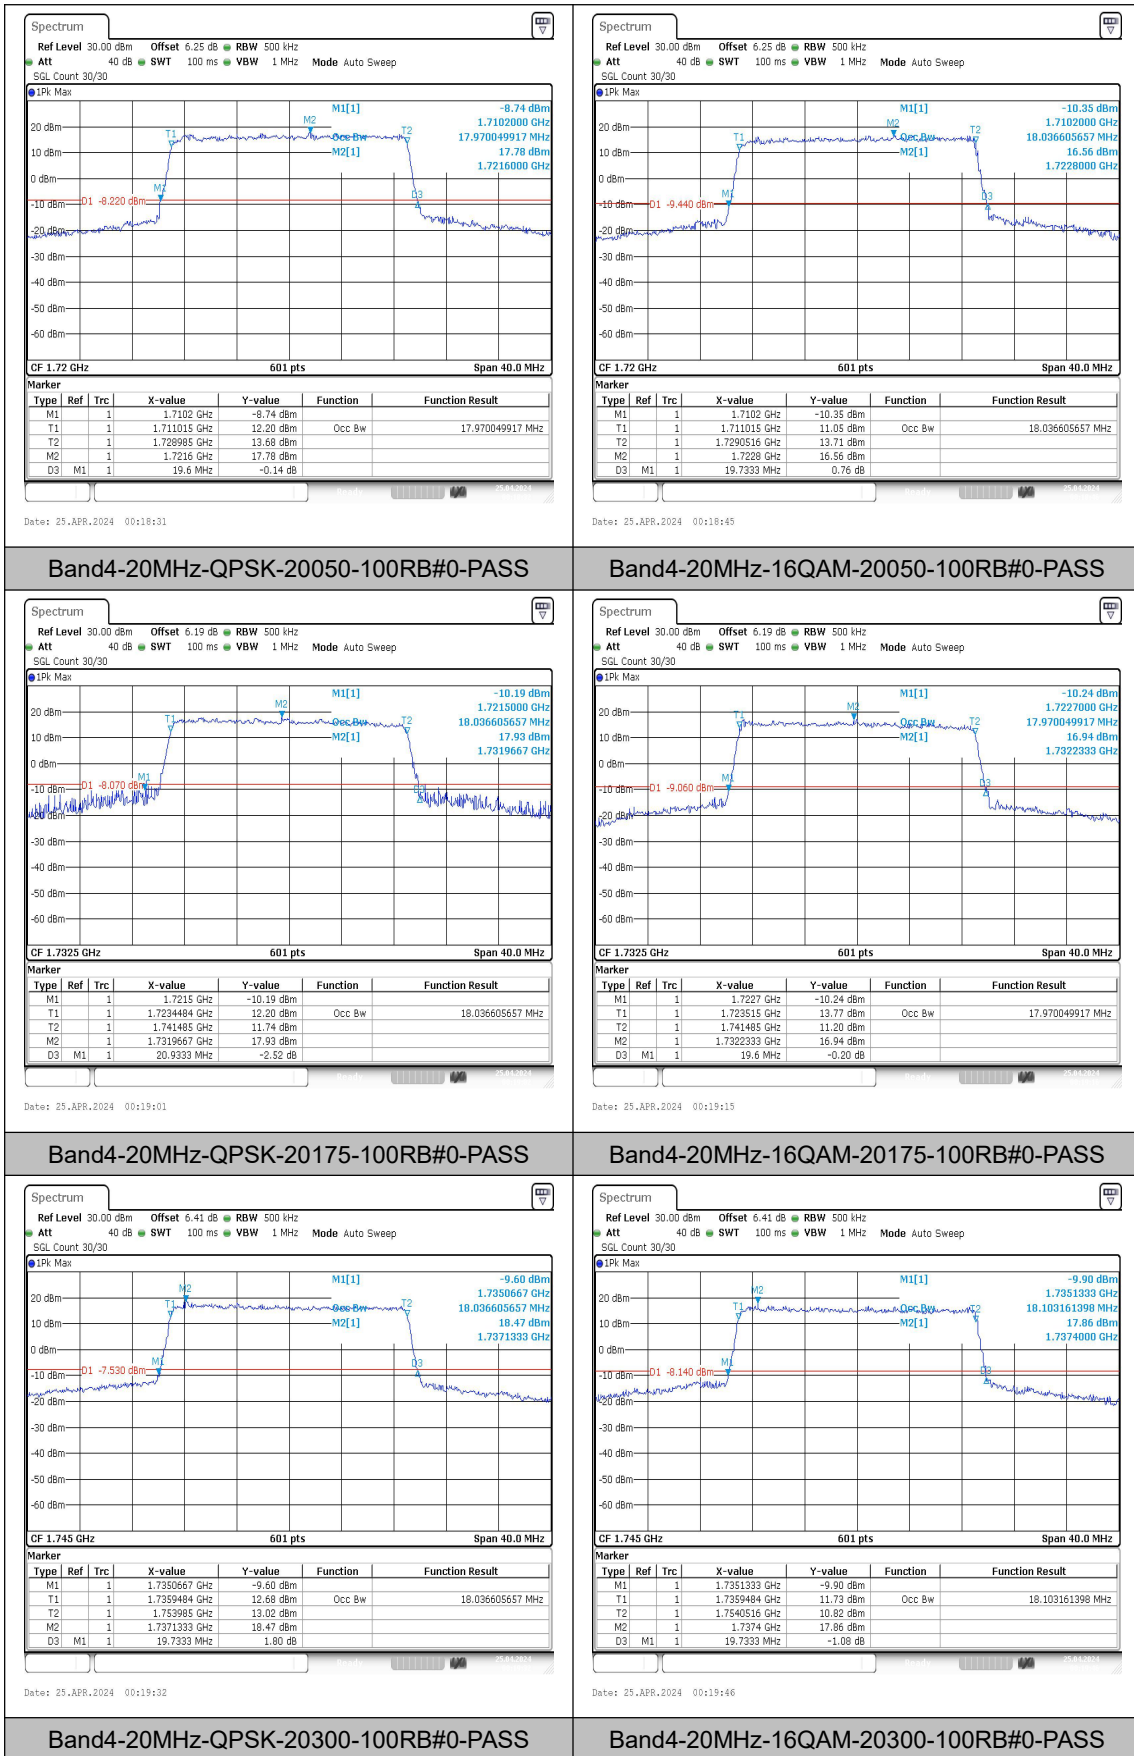

Band4-15MHz-QPSK-20025-75RB#0-PASS

Band4-15MHz-16QAM-20025-75RB#0-PASS

Band4-15MHz-QPSK-20175-75RB#0-PASS

Band4-15MHz-16QAM-20175-75RB#0-PASS

Band4-15MHz-QPSK-20325-75RB#0-PASS

Band4-15MHz-16QAM-20325-75RB#0-PASS

Appendix D: Band Edge

Test Result

Band	Bandwidth	Modulation	Channel	RB Configuration	Result(dBm)	Verdict
Band4	1.4MHz	QPSK	19957	1RB#0	-21.86	PASS
Band4	1.4MHz	16QAM	19957	1RB#0	-23.88	PASS
Band4	1.4MHz	QPSK	19957	1RB#5	-27.21	PASS
Band4	1.4MHz	16QAM	19957	1RB#5	-28.97	PASS
Band4	1.4MHz	QPSK	19957	6RB#0	-19.25	PASS
Band4	1.4MHz	16QAM	19957	6RB#0	-22.16	PASS
Band4	1.4MHz	QPSK	20393	1RB#0	-25.50	PASS
Band4	1.4MHz	16QAM	20393	1RB#0	-27.35	PASS
Band4	1.4MHz	QPSK	20393	1RB#5	-23.74	PASS
Band4	1.4MHz	16QAM	20393	1RB#5	-24.78	PASS
Band4	1.4MHz	QPSK	20393	6RB#0	-20.78	PASS
Band4	1.4MHz	16QAM	20393	6RB#0	-23.22	PASS
Band4	3MHz	QPSK	19965	1RB#0	-17.90	PASS
Band4	3MHz	16QAM	19965	1RB#0	-20.08	PASS
Band4	3MHz	QPSK	19965	1RB#14	-27.16	PASS
Band4	3MHz	16QAM	19965	1RB#14	-28.60	PASS
Band4	3MHz	QPSK	19965	15RB#0	-15.54	PASS
Band4	3MHz	16QAM	19965	15RB#0	-18.20	PASS
Band4	3MHz	QPSK	20385	1RB#0	-24.68	PASS
Band4	3MHz	16QAM	20385	1RB#0	-25.67	PASS
Band4	3MHz	QPSK	20385	1RB#14	-19.83	PASS
Band4	3MHz	16QAM	20385	1RB#14	-21.40	PASS
Band4	3MHz	QPSK	20385	15RB#0	-19.41	PASS
Band4	3MHz	16QAM	20385	15RB#0	-21.17	PASS
Band4	5MHz	QPSK	19975	1RB#0	-19.77	PASS
Band4	5MHz	16QAM	19975	1RB#0	-21.39	PASS
Band4	5MHz	QPSK	19975	1RB#24	-38.51	PASS
Band4	5MHz	16QAM	19975	1RB#24	-39.76	PASS
Band4	5MHz	QPSK	19975	25RB#0	-17.42	PASS
Band4	5MHz	16QAM	19975	25RB#0	-20.12	PASS
Band4	5MHz	QPSK	20375	1RB#0	-39.06	PASS
Band4	5MHz	16QAM	20375	1RB#0	-37.33	PASS
Band4	5MHz	QPSK	20375	1RB#24	-19.75	PASS
Band4	5MHz	16QAM	20375	1RB#24	-21.11	PASS
Band4	5MHz	QPSK	20375	25RB#0	-20.68	PASS
Band4	5MHz	16QAM	20375	25RB#0	-22.31	PASS
Band4	10MHz	QPSK	20000	1RB#0	-22.56	PASS