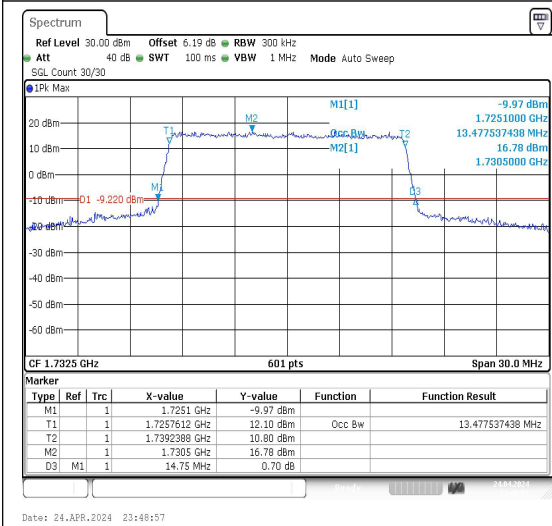

Band4-15MHz-QPSK-20025-75RB#0-PASS

Band4-15MHz-16QAM-20025-75RB#0-PASS

Band4-15MHz-QPSK-20175-75RB#0-PASS

Band4-15MHz-16QAM-20175-75RB#0-PASS

Band4-15MHz-QPSK-20325-75RB#0-PASS

Band4-15MHz-16QAM-20325-75RB#0-PASS

Appendix D: Band Edge

Test Result

Band	Bandwidth	Modulation	Channel	RB Configuration	Result(dBm)	Verdict
Band4	1.4MHz	QPSK	19957	1RB#0	-21.86	PASS
Band4	1.4MHz	16QAM	19957	1RB#0	-23.88	PASS
Band4	1.4MHz	QPSK	19957	1RB#5	-27.21	PASS
Band4	1.4MHz	16QAM	19957	1RB#5	-28.97	PASS
Band4	1.4MHz	QPSK	19957	6RB#0	-19.25	PASS
Band4	1.4MHz	16QAM	19957	6RB#0	-22.16	PASS
Band4	1.4MHz	QPSK	20393	1RB#0	-25.50	PASS
Band4	1.4MHz	16QAM	20393	1RB#0	-27.35	PASS
Band4	1.4MHz	QPSK	20393	1RB#5	-23.74	PASS
Band4	1.4MHz	16QAM	20393	1RB#5	-24.78	PASS
Band4	1.4MHz	QPSK	20393	6RB#0	-20.78	PASS
Band4	1.4MHz	16QAM	20393	6RB#0	-23.22	PASS
Band4	3MHz	QPSK	19965	1RB#0	-17.90	PASS
Band4	3MHz	16QAM	19965	1RB#0	-20.08	PASS
Band4	3MHz	QPSK	19965	1RB#14	-27.16	PASS
Band4	3MHz	16QAM	19965	1RB#14	-28.60	PASS
Band4	3MHz	QPSK	19965	15RB#0	-15.54	PASS
Band4	3MHz	16QAM	19965	15RB#0	-18.20	PASS
Band4	3MHz	QPSK	20385	1RB#0	-24.68	PASS
Band4	3MHz	16QAM	20385	1RB#0	-25.67	PASS
Band4	3MHz	QPSK	20385	1RB#14	-19.83	PASS
Band4	3MHz	16QAM	20385	1RB#14	-21.40	PASS
Band4	3MHz	QPSK	20385	15RB#0	-19.41	PASS
Band4	3MHz	16QAM	20385	15RB#0	-21.17	PASS
Band4	5MHz	QPSK	19975	1RB#0	-19.77	PASS
Band4	5MHz	16QAM	19975	1RB#0	-21.39	PASS
Band4	5MHz	QPSK	19975	1RB#24	-38.51	PASS
Band4	5MHz	16QAM	19975	1RB#24	-39.76	PASS
Band4	5MHz	QPSK	19975	25RB#0	-17.42	PASS
Band4	5MHz	16QAM	19975	25RB#0	-20.12	PASS
Band4	5MHz	QPSK	20375	1RB#0	-39.06	PASS
Band4	5MHz	16QAM	20375	1RB#0	-37.33	PASS
Band4	5MHz	QPSK	20375	1RB#24	-19.75	PASS
Band4	5MHz	16QAM	20375	1RB#24	-21.11	PASS
Band4	5MHz	QPSK	20375	25RB#0	-20.68	PASS
Band4	5MHz	16QAM	20375	25RB#0	-22.31	PASS
Band4	10MHz	QPSK	20000	1RB#0	-22.56	PASS