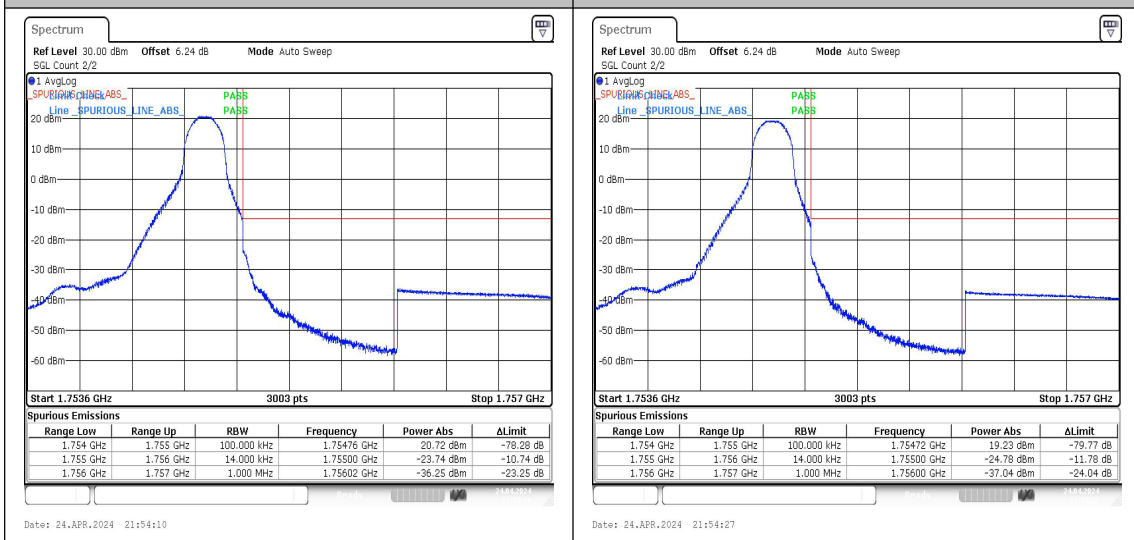

Band4_1.4MHz_QPSK_20393_1RB#5   **Band4_1.4MHz_16QAM_20393_1RB#5**