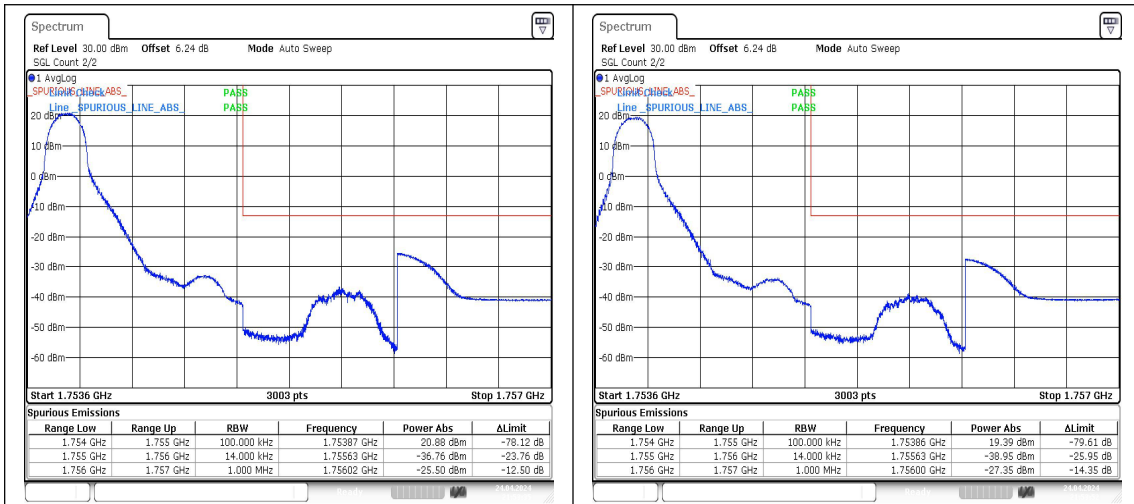

Band4	10MHz	16QAM	20000	1RB#0	-24.29	PASS
Band4	10MHz	QPSK	20000	1RB#49	-41.05	PASS
Band4	10MHz	16QAM	20000	1RB#49	-39.84	PASS
Band4	10MHz	QPSK	20000	50RB#0	-21.36	PASS
Band4	10MHz	16QAM	20000	50RB#0	-23.96	PASS
Band4	10MHz	QPSK	20350	1RB#0	-40.21	PASS
Band4	10MHz	16QAM	20350	1RB#0	-40.20	PASS
Band4	10MHz	QPSK	20350	1RB#49	-22.61	PASS
Band4	10MHz	16QAM	20350	1RB#49	-23.24	PASS
Band4	10MHz	QPSK	20350	50RB#0	-21.41	PASS
Band4	10MHz	16QAM	20350	50RB#0	-23.82	PASS
Band4	15MHz	QPSK	20025	1RB#0	-23.58	PASS
Band4	15MHz	16QAM	20025	1RB#0	-24.66	PASS
Band4	15MHz	QPSK	20025	1RB#74	-41.90	PASS
Band4	15MHz	16QAM	20025	1RB#74	-41.89	PASS
Band4	15MHz	QPSK	20025	75RB#0	-21.96	PASS
Band4	15MHz	16QAM	20025	75RB#0	-25.62	PASS
Band4	15MHz	QPSK	20325	1RB#0	-41.02	PASS
Band4	15MHz	16QAM	20325	1RB#0	-40.34	PASS
Band4	15MHz	QPSK	20325	1RB#74	-24.33	PASS
Band4	15MHz	16QAM	20325	1RB#74	-25.67	PASS
Band4	15MHz	QPSK	20325	75RB#0	-20.30	PASS
Band4	15MHz	16QAM	20325	75RB#0	-23.49	PASS
Band4	20MHz	QPSK	20050	1RB#0	-26.41	PASS
Band4	20MHz	16QAM	20050	1RB#0	-27.13	PASS
Band4	20MHz	QPSK	20050	1RB#99	-41.78	PASS
Band4	20MHz	16QAM	20050	1RB#99	-42.08	PASS
Band4	20MHz	QPSK	20050	100RB#0	-26.39	PASS
Band4	20MHz	16QAM	20050	100RB#0	-28.93	PASS
Band4	20MHz	QPSK	20300	1RB#0	-42.03	PASS
Band4	20MHz	16QAM	20300	1RB#0	-41.47	PASS
Band4	20MHz	QPSK	20300	1RB#99	-26.43	PASS
Band4	20MHz	16QAM	20300	1RB#99	-27.32	PASS
Band4	20MHz	QPSK	20300	100RB#0	-23.15	PASS
Band4	20MHz	16QAM	20300	100RB#0	-25.63	PASS

Test Graphs

Band4_1.4MHz_QPSK_19957_1RB#0 **Band4_1.4MHz_16QAM_19957_1RB#0**

Band4_1.4MHz_QPSK_19957_1RB#5 **Band4_1.4MHz_16QAM_19957_1RB#5**

Band4_1.4MHz_QPSK_19957_6RB#0 **Band4_1.4MHz_16QAM_19957_6RB#0**