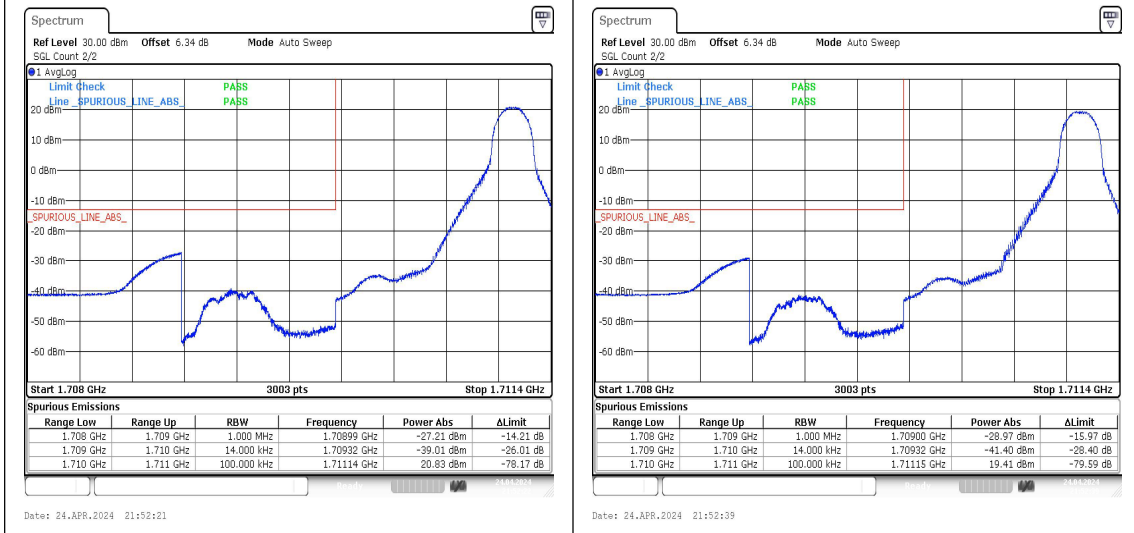

Band4_1.4MHz_QPSK_19957_1RB#5   **Band4_1.4MHz_16QAM_19957_1RB#5**