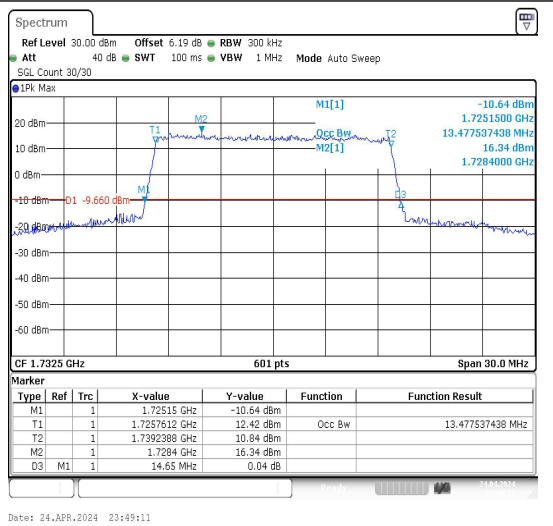

Band4-15MHz-QPSK-20025-75RB#0-PASS

Band4-15MHz-16QAM-20025-75RB#0-PASS

Band4-15MHz-QPSK-20175-75RB#0-PASS

Band4-15MHz-16QAM-20175-75RB#0-PASS

Band4-15MHz-QPSK-20325-75RB#0-PASS

Band4-15MHz-16QAM-20325-75RB#0-PASS

Appendix D: Band Edge

Test Result

Band	Bandwidth	Modulation	Channel	RB Configuration	Result(dBm)	Verdict
Band4	1.4MHz	QPSK	19957	1RB#0	-21.86	PASS
Band4	1.4MHz	16QAM	19957	1RB#0	-23.88	PASS
Band4	1.4MHz	QPSK	19957	1RB#5	-27.21	PASS
Band4	1.4MHz	16QAM	19957	1RB#5	-28.97	PASS
Band4	1.4MHz	QPSK	19957	6RB#0	-19.25	PASS
Band4	1.4MHz	16QAM	19957	6RB#0	-22.16	PASS
Band4	1.4MHz	QPSK	20393	1RB#0	-25.50	PASS
Band4	1.4MHz	16QAM	20393	1RB#0	-27.35	PASS
Band4	1.4MHz	QPSK	20393	1RB#5	-23.74	PASS
Band4	1.4MHz	16QAM	20393	1RB#5	-24.78	PASS
Band4	1.4MHz	QPSK	20393	6RB#0	-20.78	PASS
Band4	1.4MHz	16QAM	20393	6RB#0	-23.22	PASS
Band4	3MHz	QPSK	19965	1RB#0	-17.90	PASS
Band4	3MHz	16QAM	19965	1RB#0	-20.08	PASS
Band4	3MHz	QPSK	19965	1RB#14	-27.16	PASS
Band4	3MHz	16QAM	19965	1RB#14	-28.60	PASS
Band4	3MHz	QPSK	19965	15RB#0	-15.54	PASS
Band4	3MHz	16QAM	19965	15RB#0	-18.20	PASS
Band4	3MHz	QPSK	20385	1RB#0	-24.68	PASS
Band4	3MHz	16QAM	20385	1RB#0	-25.67	PASS
Band4	3MHz	QPSK	20385	1RB#14	-19.83	PASS
Band4	3MHz	16QAM	20385	1RB#14	-21.40	PASS
Band4	3MHz	QPSK	20385	15RB#0	-19.41	PASS
Band4	3MHz	16QAM	20385	15RB#0	-21.17	PASS
Band4	5MHz	QPSK	19975	1RB#0	-19.77	PASS
Band4	5MHz	16QAM	19975	1RB#0	-21.39	PASS
Band4	5MHz	QPSK	19975	1RB#24	-38.51	PASS
Band4	5MHz	16QAM	19975	1RB#24	-39.76	PASS
Band4	5MHz	QPSK	19975	25RB#0	-17.42	PASS
Band4	5MHz	16QAM	19975	25RB#0	-20.12	PASS
Band4	5MHz	QPSK	20375	1RB#0	-39.06	PASS
Band4	5MHz	16QAM	20375	1RB#0	-37.33	PASS
Band4	5MHz	QPSK	20375	1RB#24	-19.75	PASS
Band4	5MHz	16QAM	20375	1RB#24	-21.11	PASS
Band4	5MHz	QPSK	20375	25RB#0	-20.68	PASS
Band4	5MHz	16QAM	20375	25RB#0	-22.31	PASS
Band4	10MHz	QPSK	20000	1RB#0	-22.56	PASS