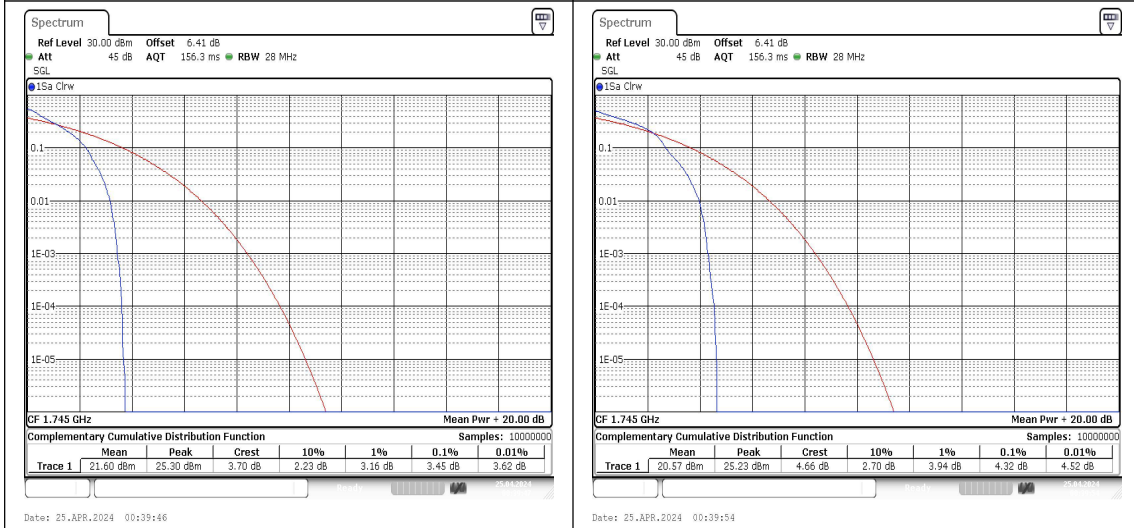

Band4-20MHz-16QAM-20175-100RB#0-PASS

Band4-20MHz-QPSK-20300-1RB#0-PASS

Band4-20MHz-16QAM-20300-1RB#0-PASS

Appendix C: 26dB Bandwidth and Occupied Bandwidth

Test Result

Band	Bandwidth	Modulation	Channel	RB Configuration	Occupied Bandwidth (MHz)	26dB Bandwidth (MHz)	Verdict
Band4	1.4MHz	QPSK	19957	6RB#0	1.093	1.31	PASS
Band4	1.4MHz	16QAM	19957	6RB#0	1.103	1.31	PASS
Band4	1.4MHz	QPSK	20175	6RB#0	1.098	1.33	PASS
Band4	1.4MHz	16QAM	20175	6RB#0	1.103	1.31	PASS
Band4	1.4MHz	QPSK	20393	6RB#0	1.093	1.31	PASS
Band4	1.4MHz	16QAM	20393	6RB#0	1.098	1.31	PASS
Band4	3MHz	QPSK	19965	15RB#0	2.686	2.93	PASS
Band4	3MHz	16QAM	19965	15RB#0	2.676	2.92	PASS
Band4	3MHz	QPSK	20175	15RB#0	2.696	2.91	PASS
Band4	3MHz	16QAM	20175	15RB#0	2.676	2.92	PASS
Band4	3MHz	QPSK	20385	15RB#0	2.686	2.91	PASS
Band4	3MHz	16QAM	20385	15RB#0	2.676	2.90	PASS
Band4	5MHz	QPSK	19975	25RB#0	4.496	4.97	PASS
Band4	5MHz	16QAM	19975	25RB#0	4.496	4.96	PASS
Band4	5MHz	QPSK	20175	25RB#0	4.505	4.97	PASS
Band4	5MHz	16QAM	20175	25RB#0	4.496	4.97	PASS
Band4	5MHz	QPSK	20375	25RB#0	4.505	4.97	PASS
Band4	5MHz	16QAM	20375	25RB#0	4.496	4.95	PASS
Band4	10MHz	QPSK	20000	50RB#0	8.985	9.90	PASS
Band4	10MHz	16QAM	20000	50RB#0	8.985	9.77	PASS
Band4	10MHz	QPSK	20175	50RB#0	8.985	9.93	PASS
Band4	10MHz	16QAM	20175	50RB#0	8.985	9.77	PASS
Band4	10MHz	QPSK	20350	50RB#0	8.985	9.93	PASS
Band4	10MHz	16QAM	20350	50RB#0	8.985	9.83	PASS
Band4	15MHz	QPSK	20025	75RB#0	13.527	14.70	PASS
Band4	15MHz	16QAM	20025	75RB#0	13.428	14.75	PASS
Band4	15MHz	QPSK	20175	75RB#0	13.478	14.75	PASS
Band4	15MHz	16QAM	20175	75RB#0	13.478	14.65	PASS
Band4	15MHz	QPSK	20325	75RB#0	13.478	14.75	PASS
Band4	15MHz	16QAM	20325	75RB#0	13.478	14.75	PASS
Band4	20MHz	QPSK	20050	100RB#0	17.97	19.60	PASS
Band4	20MHz	16QAM	20050	100RB#0	18.037	19.73	PASS
Band4	20MHz	QPSK	20175	100RB#0	18.037	20.93	PASS
Band4	20MHz	16QAM	20175	100RB#0	17.97	19.60	PASS

Band4	20MHz	QPSK	20300	100RB#0	18.037	19.73	PASS
Band4	20MHz	16QAM	20300	100RB#0	18.103	19.73	PASS