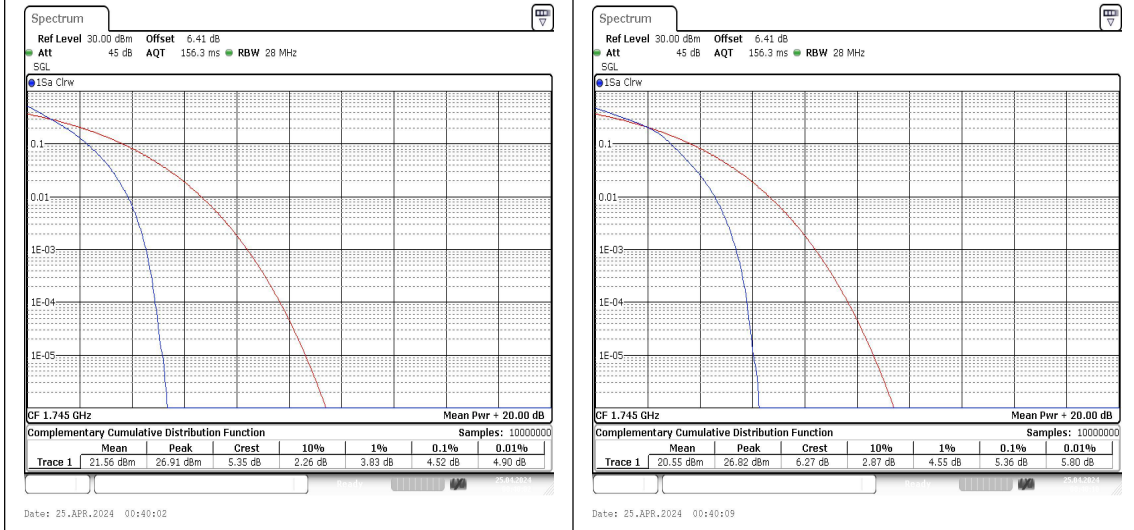

Band4-20MHz-16QAM-20175-100RB#0-PASS

Band4-20MHz-QPSK-20300-1RB#0-PASS

Band4-20MHz-16QAM-20300-1RB#0-PASS

Appendix C: 26dB Bandwidth and Occupied Bandwidth

Test Result

Band	Bandwidth	Modulation	Channel	RB Configuration	Occupied Bandwidth (MHz)	26dB Bandwidth (MHz)	Verdict
Band4	1.4MHz	QPSK	19957	6RB#0	1.093	1.31	PASS
Band4	1.4MHz	16QAM	19957	6RB#0	1.103	1.31	PASS
Band4	1.4MHz	QPSK	20175	6RB#0	1.098	1.33	PASS
Band4	1.4MHz	16QAM	20175	6RB#0	1.103	1.31	PASS
Band4	1.4MHz	QPSK	20393	6RB#0	1.093	1.31	PASS
Band4	1.4MHz	16QAM	20393	6RB#0	1.098	1.31	PASS
Band4	3MHz	QPSK	19965	15RB#0	2.686	2.93	PASS
Band4	3MHz	16QAM	19965	15RB#0	2.676	2.92	PASS
Band4	3MHz	QPSK	20175	15RB#0	2.696	2.91	PASS
Band4	3MHz	16QAM	20175	15RB#0	2.676	2.92	PASS
Band4	3MHz	QPSK	20385	15RB#0	2.686	2.91	PASS
Band4	3MHz	16QAM	20385	15RB#0	2.676	2.90	PASS
Band4	5MHz	QPSK	19975	25RB#0	4.496	4.97	PASS
Band4	5MHz	16QAM	19975	25RB#0	4.496	4.96	PASS
Band4	5MHz	QPSK	20175	25RB#0	4.505	4.97	PASS
Band4	5MHz	16QAM	20175	25RB#0	4.496	4.97	PASS
Band4	5MHz	QPSK	20375	25RB#0	4.505	4.97	PASS
Band4	5MHz	16QAM	20375	25RB#0	4.496	4.95	PASS
Band4	10MHz	QPSK	20000	50RB#0	8.985	9.90	PASS
Band4	10MHz	16QAM	20000	50RB#0	8.985	9.77	PASS
Band4	10MHz	QPSK	20175	50RB#0	8.985	9.93	PASS
Band4	10MHz	16QAM	20175	50RB#0	8.985	9.77	PASS
Band4	10MHz	QPSK	20350	50RB#0	8.985	9.93	PASS
Band4	10MHz	16QAM	20350	50RB#0	8.985	9.83	PASS
Band4	15MHz	QPSK	20025	75RB#0	13.527	14.70	PASS
Band4	15MHz	16QAM	20025	75RB#0	13.428	14.75	PASS
Band4	15MHz	QPSK	20175	75RB#0	13.478	14.75	PASS
Band4	15MHz	16QAM	20175	75RB#0	13.478	14.65	PASS
Band4	15MHz	QPSK	20325	75RB#0	13.478	14.75	PASS
Band4	15MHz	16QAM	20325	75RB#0	13.478	14.75	PASS
Band4	20MHz	QPSK	20050	100RB#0	17.97	19.60	PASS
Band4	20MHz	16QAM	20050	100RB#0	18.037	19.73	PASS
Band4	20MHz	QPSK	20175	100RB#0	18.037	20.93	PASS
Band4	20MHz	16QAM	20175	100RB#0	17.97	19.60	PASS

Band4	20MHz	QPSK	20300	100RB#0	18.037	19.73	PASS
Band4	20MHz	16QAM	20300	100RB#0	18.103	19.73	PASS