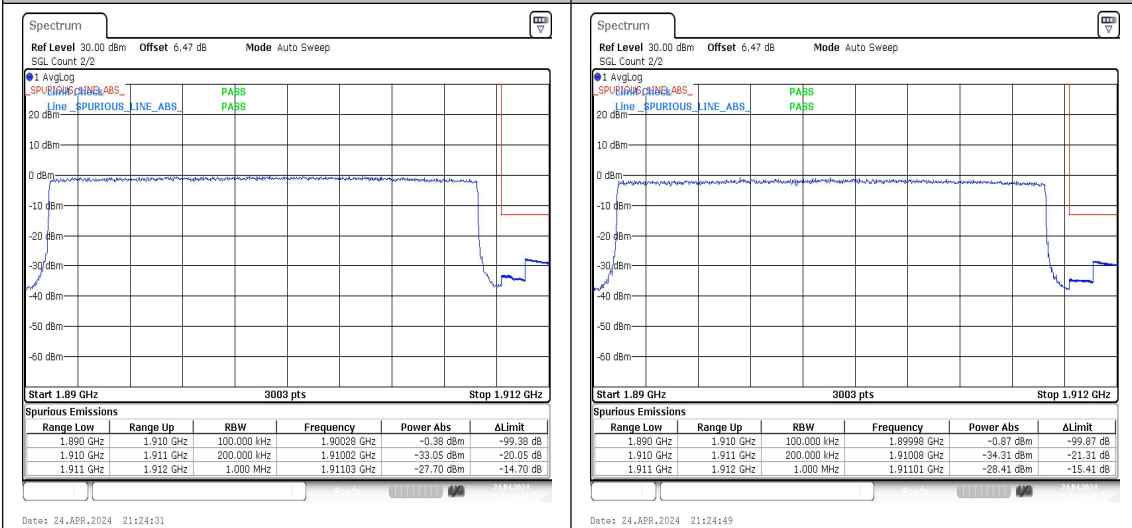

Band2_20MHz_QPSK_19100_1RB#0 **Band2_20MHz_16QAM_19100_1RB#0**

Band2_20MHz_QPSK_19100_1RB#99 **Band2_20MHz_16QAM_19100_1RB#99**

Band2_20MHz_QPSK_19100_100RB#0 **Band2_20MHz_16QAM_19100_100RB#0**

Appendix E: Conducted Spurious Emission