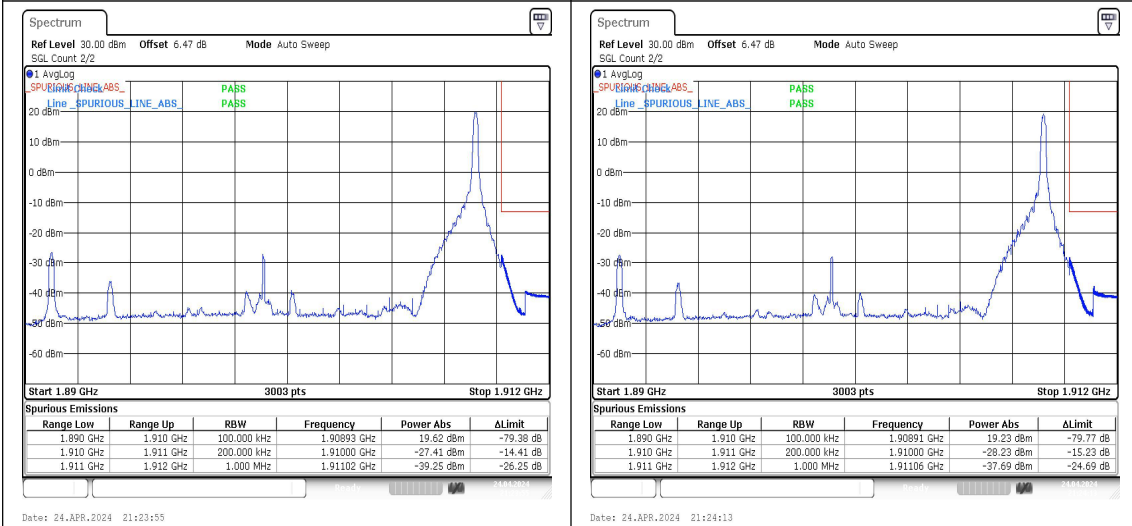

Band2_20MHz_QPSK_19100_1RB#0 **Band2_20MHz_16QAM_19100_1RB#0**

Band2_20MHz_QPSK_19100_1RB#99 **Band2_20MHz_16QAM_19100_1RB#99**

Band2_20MHz_QPSK_19100_100RB#0 **Band2_20MHz_16QAM_19100_100RB#0**

Appendix E: Conducted Spurious Emission