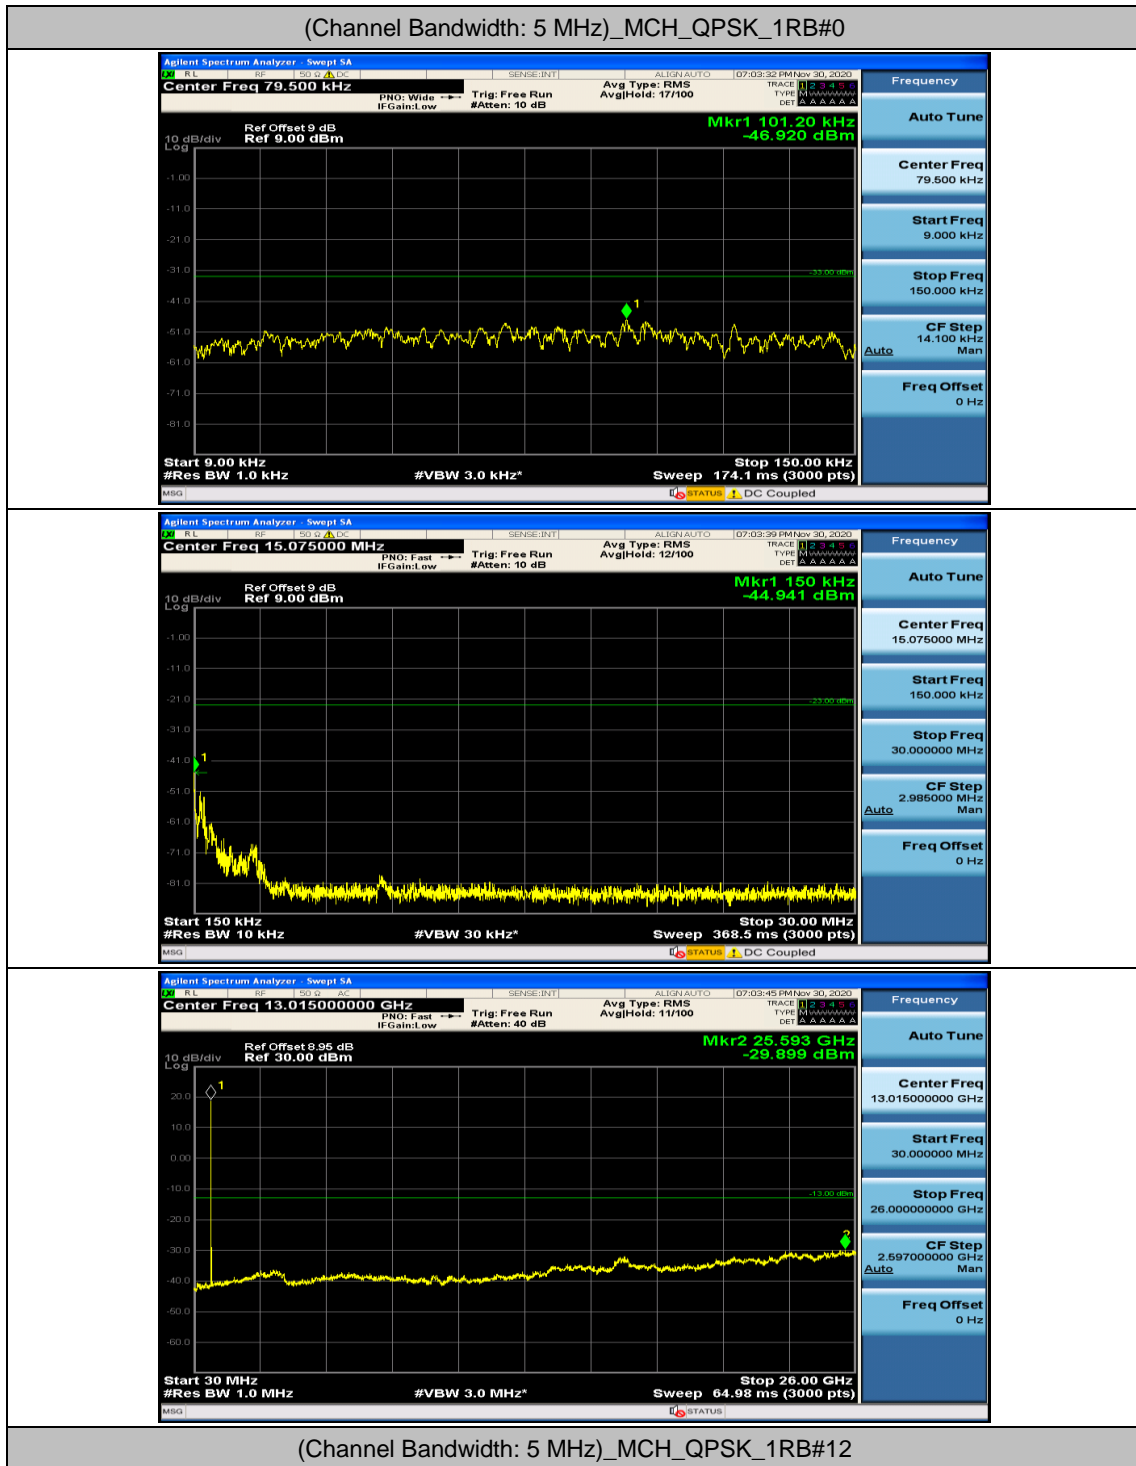

Channel Bandwidth: 5 MHz

Channel Bandwidth: 10 MHz