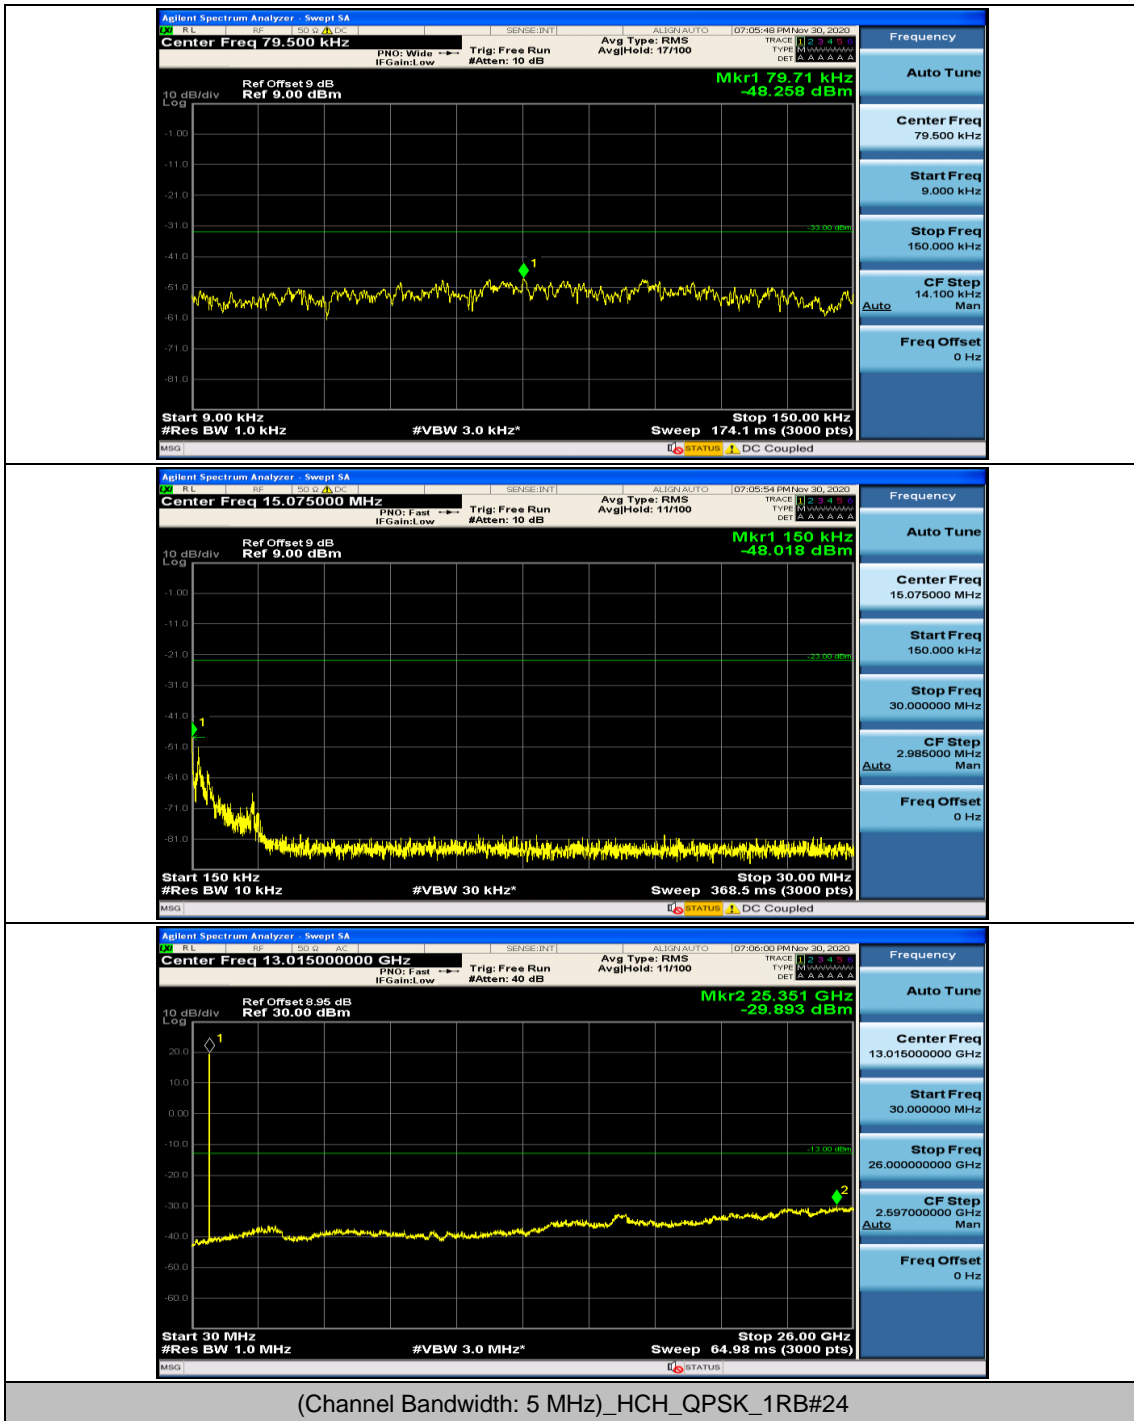

Channel Bandwidth: 5 MHz

Channel Bandwidth: 10 MHz