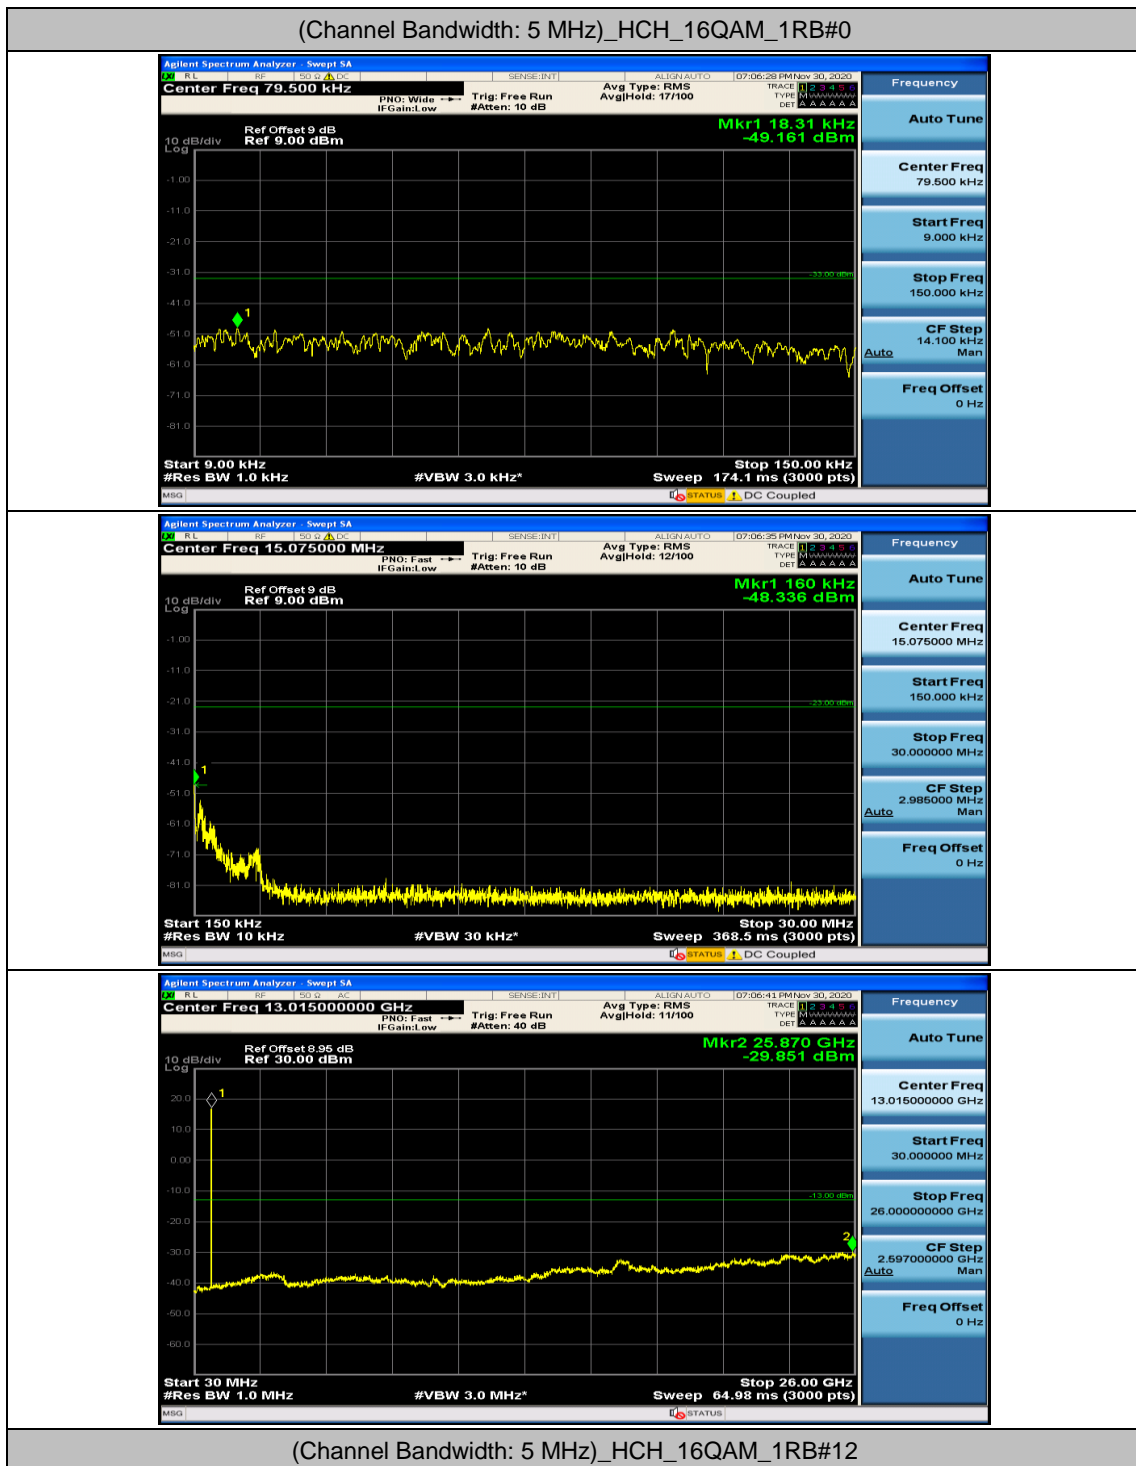

Channel Bandwidth: 5 MHz

Channel Bandwidth: 10 MHz