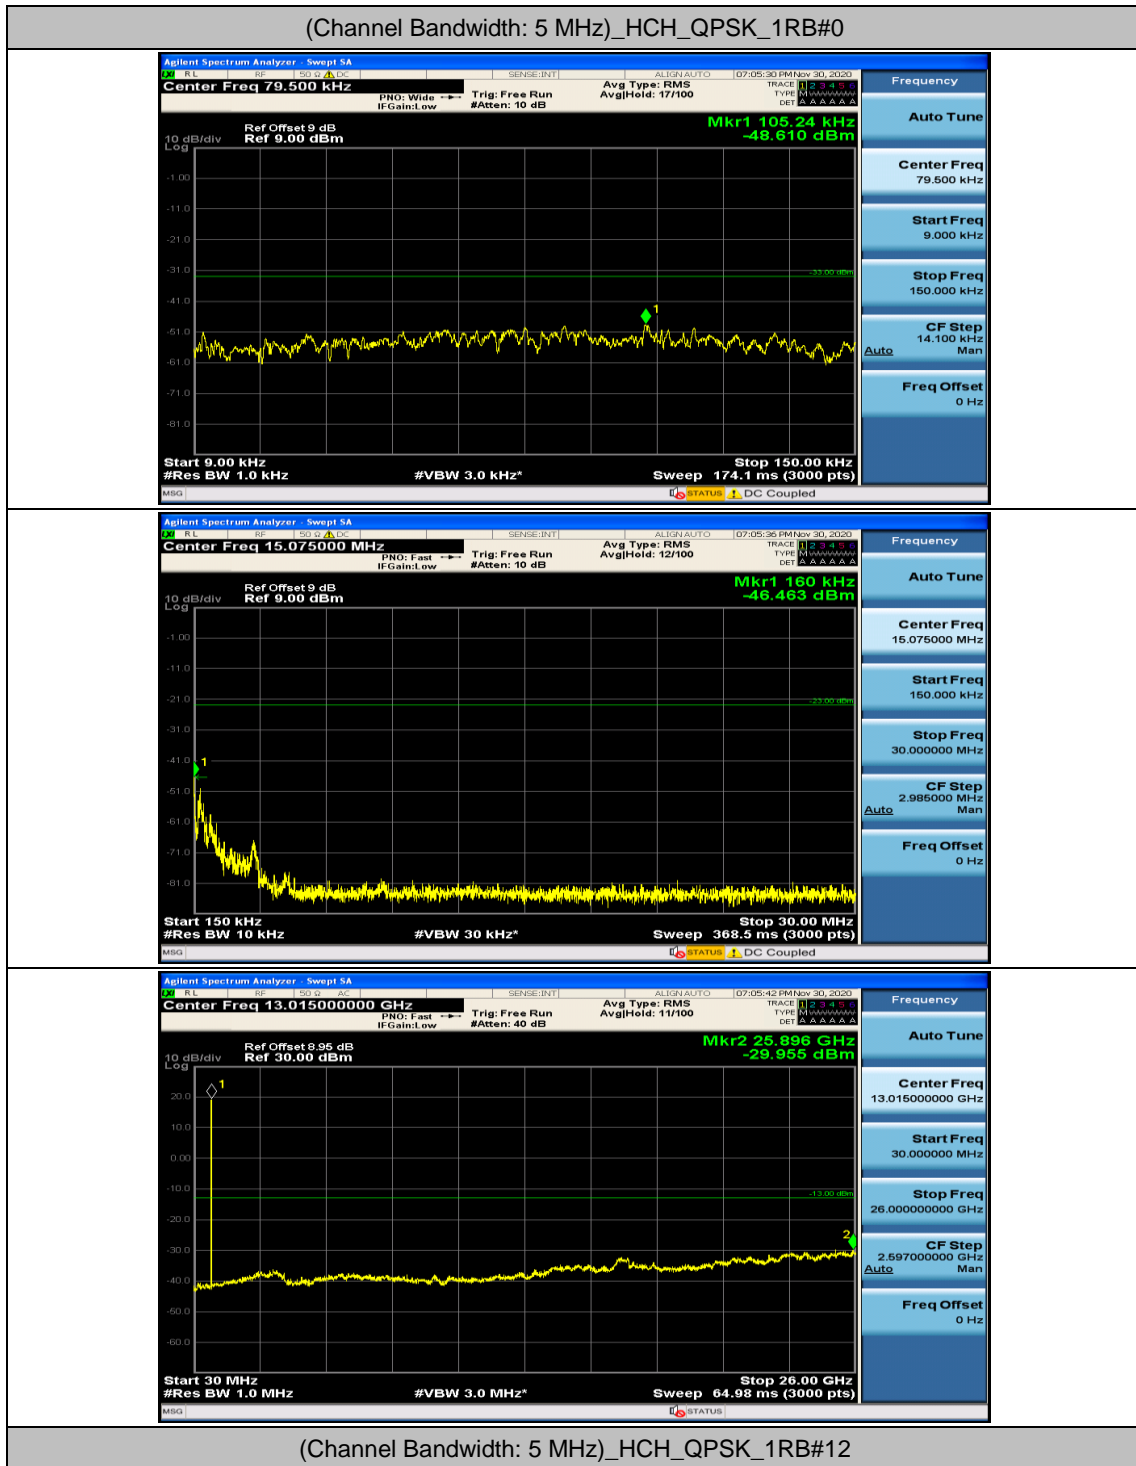

Channel Bandwidth: 5 MHz

Channel Bandwidth: 10 MHz