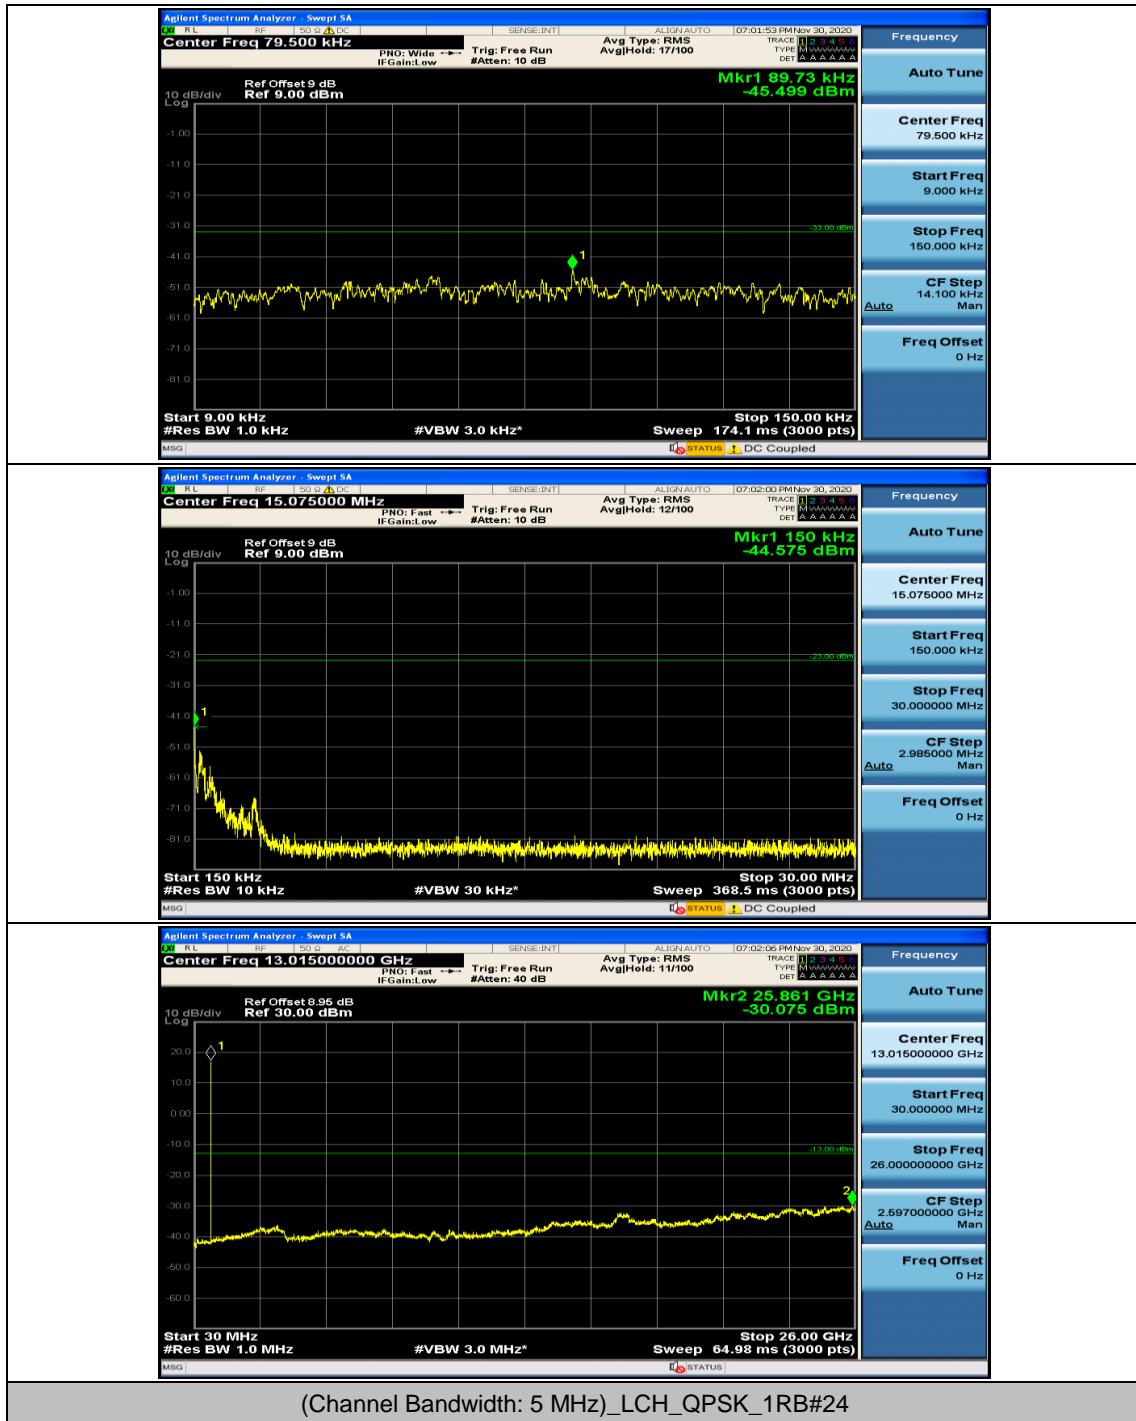

Channel Bandwidth: 5 MHz

Channel Bandwidth: 10 MHz