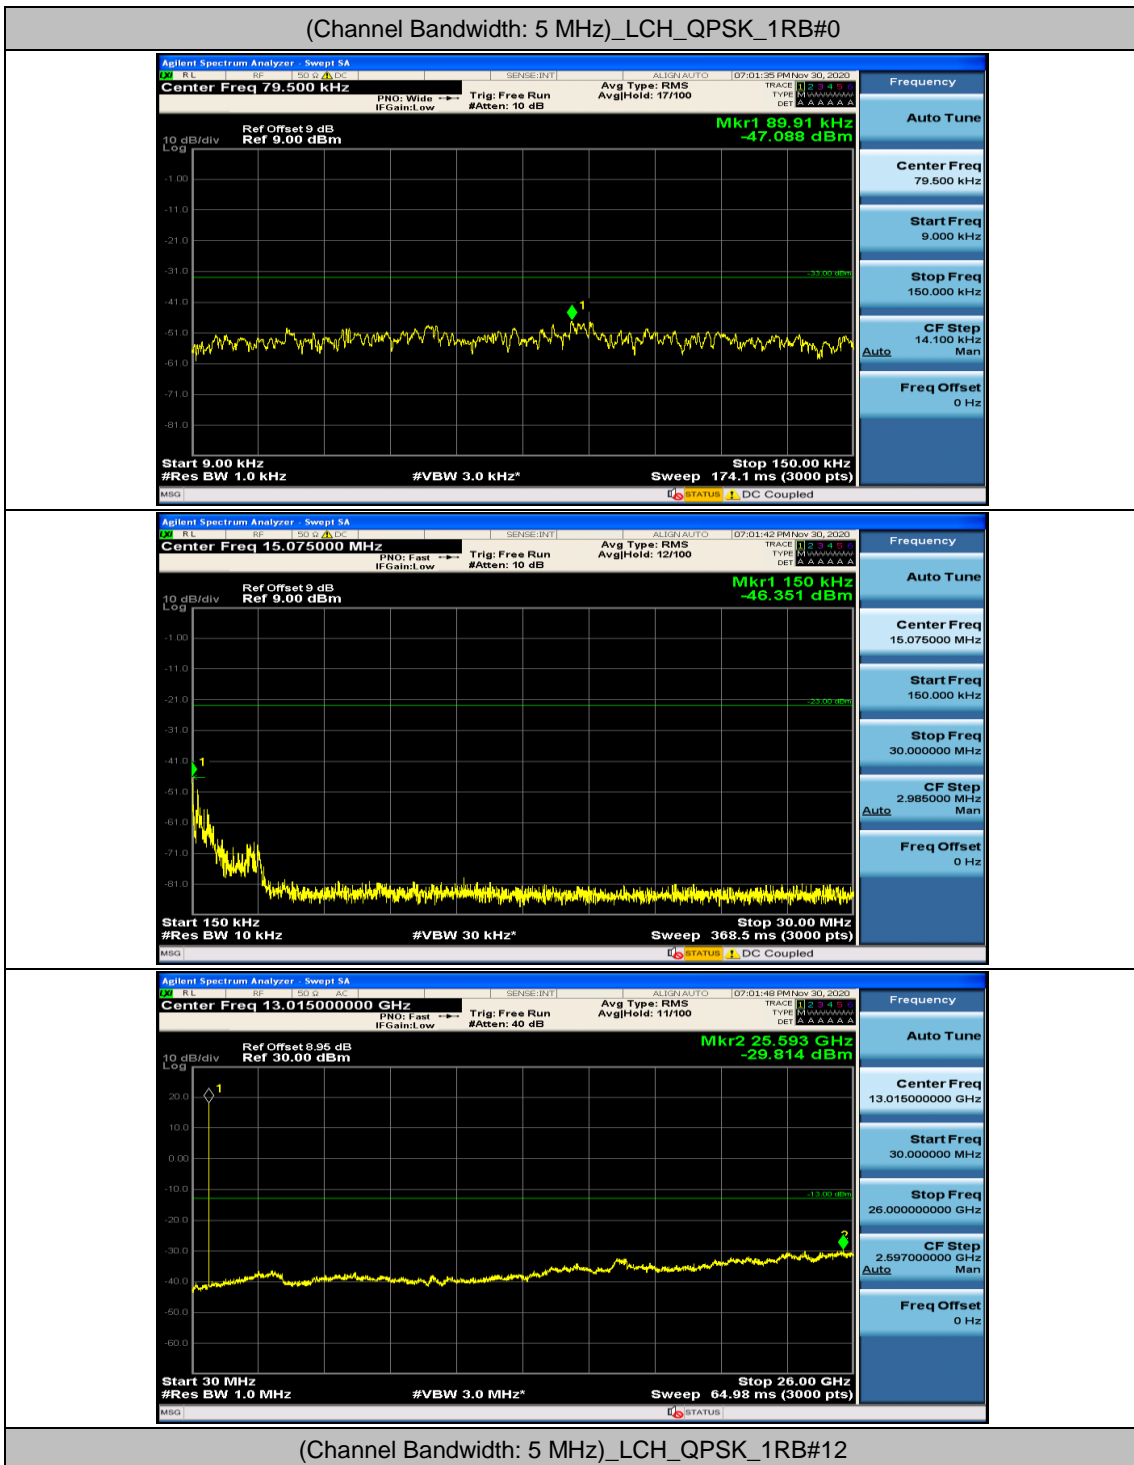

Channel Bandwidth: 5 MHz

Channel Bandwidth: 10 MHz