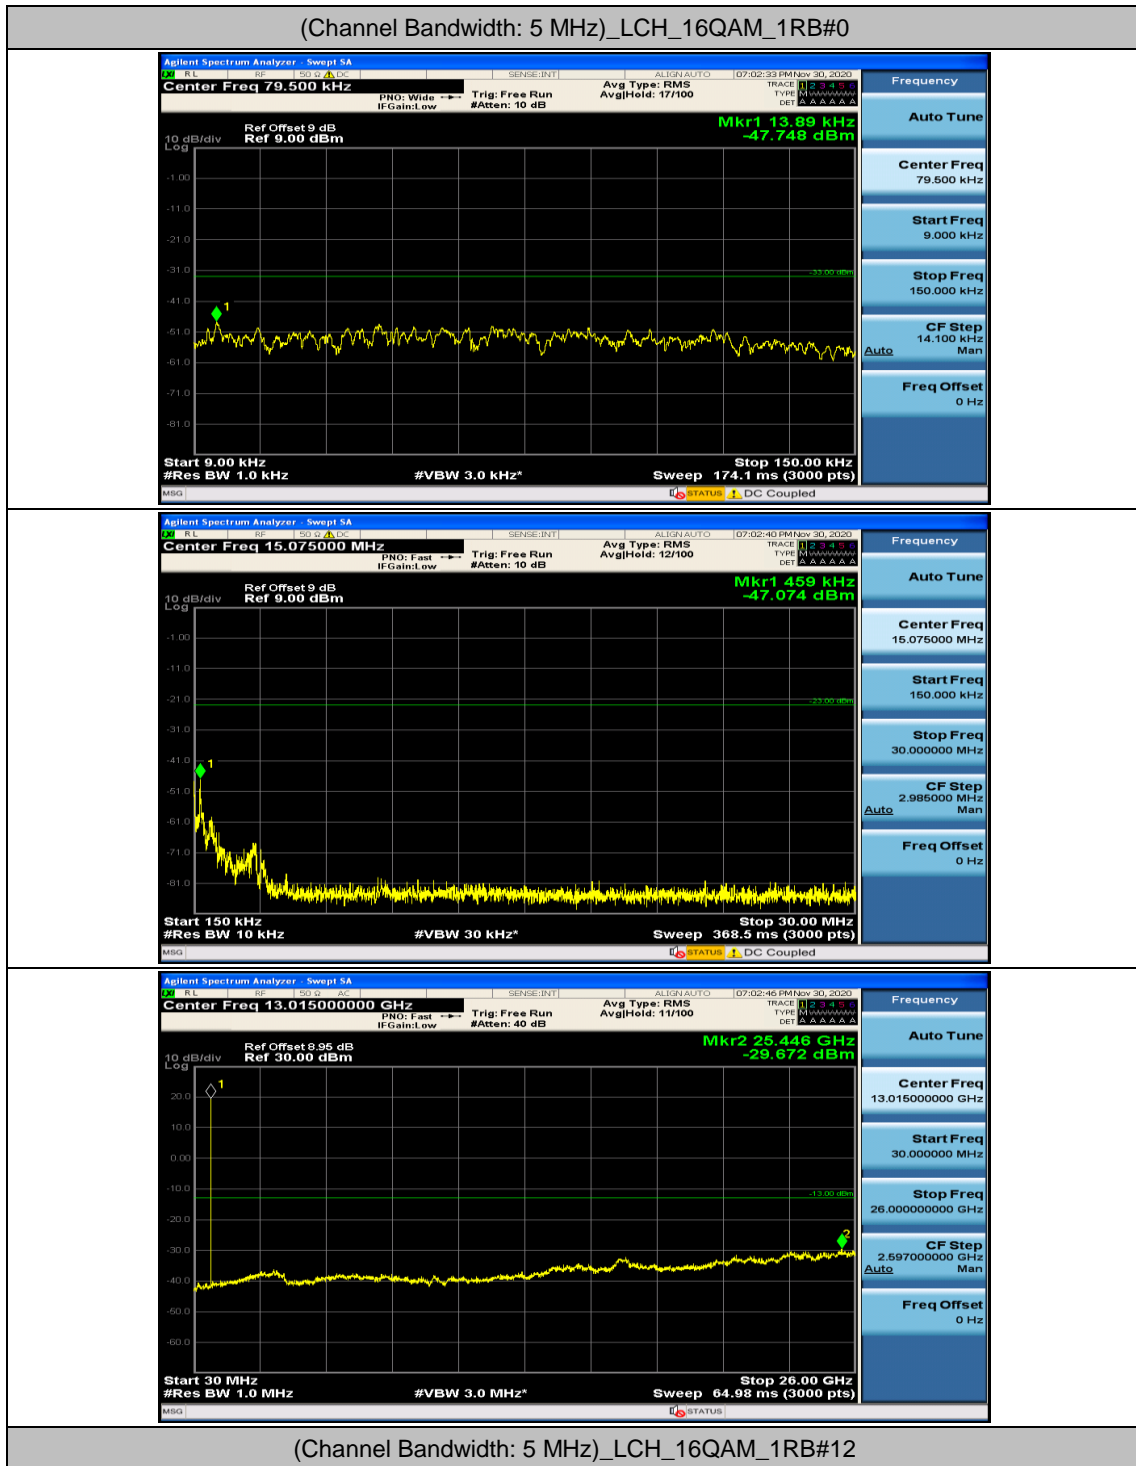

Channel Bandwidth: 5 MHz

Channel Bandwidth: 10 MHz