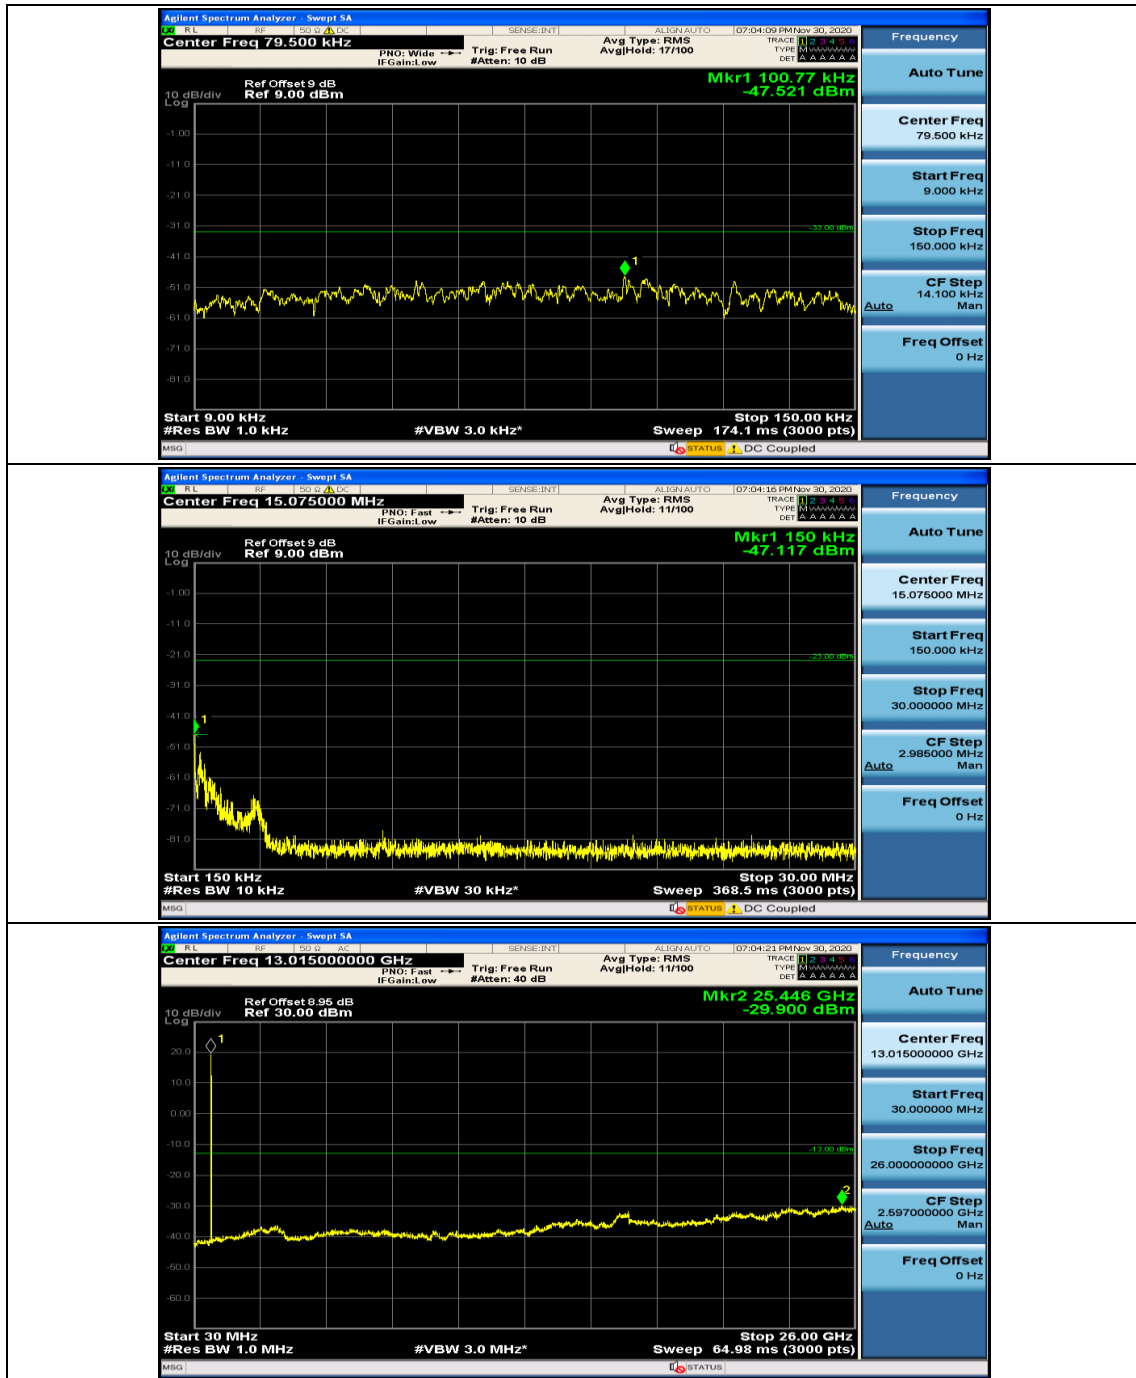

Channel Bandwidth: 5 MHz

Channel Bandwidth: 10 MHz