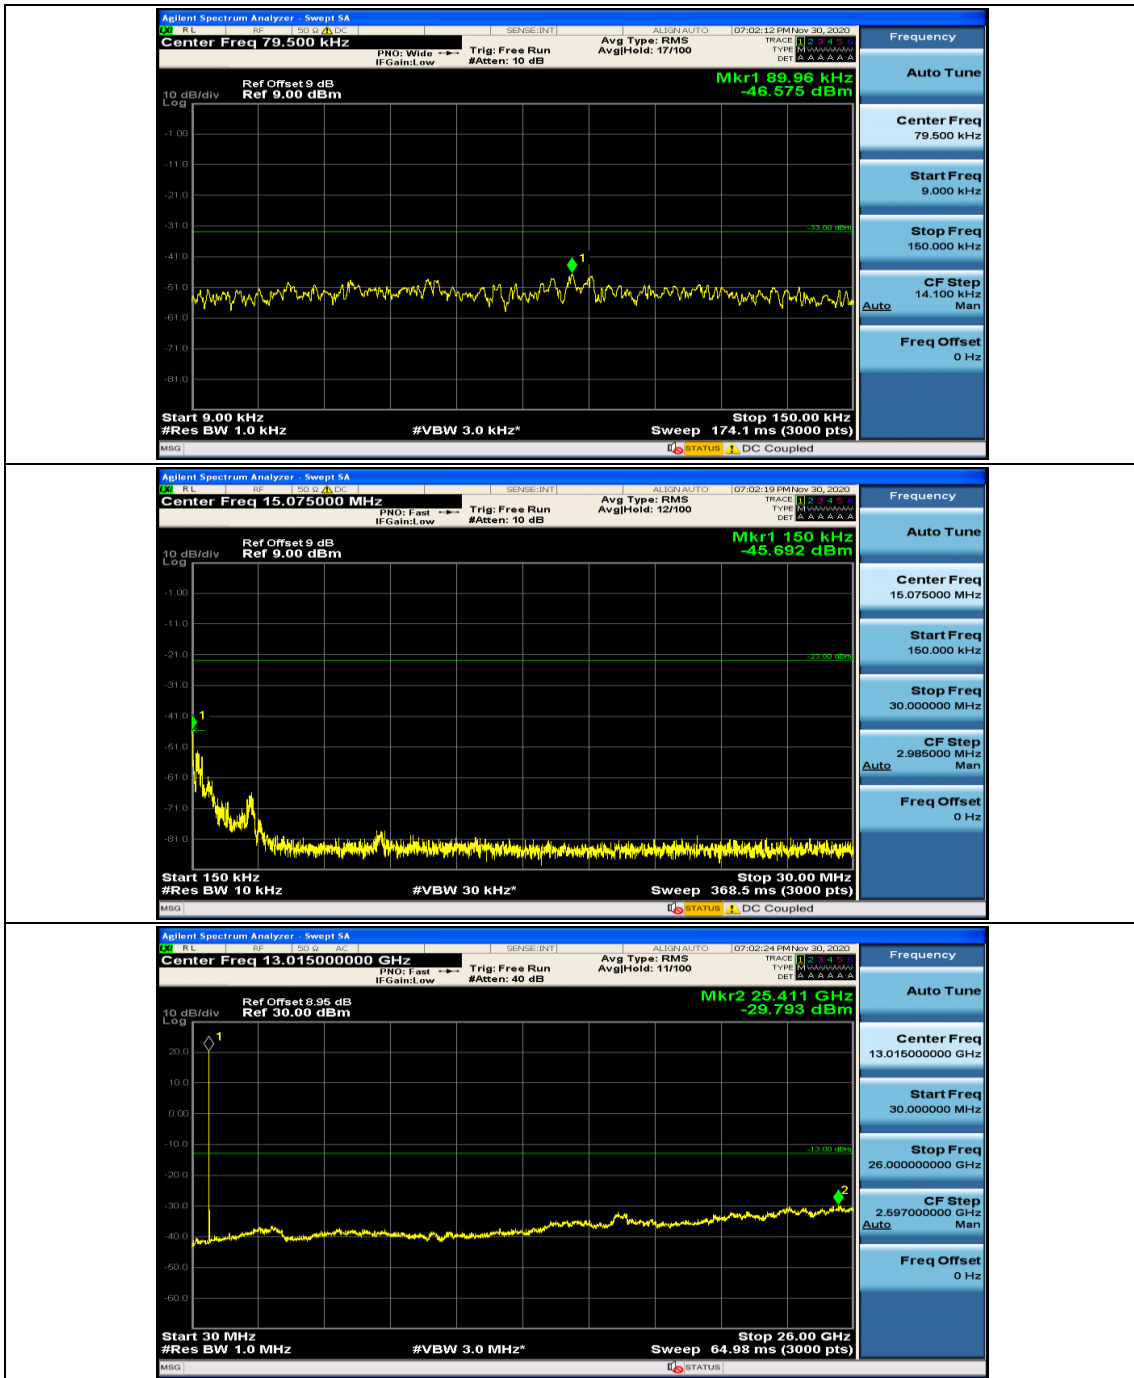

Channel Bandwidth: 5 MHz

Channel Bandwidth: 10 MHz