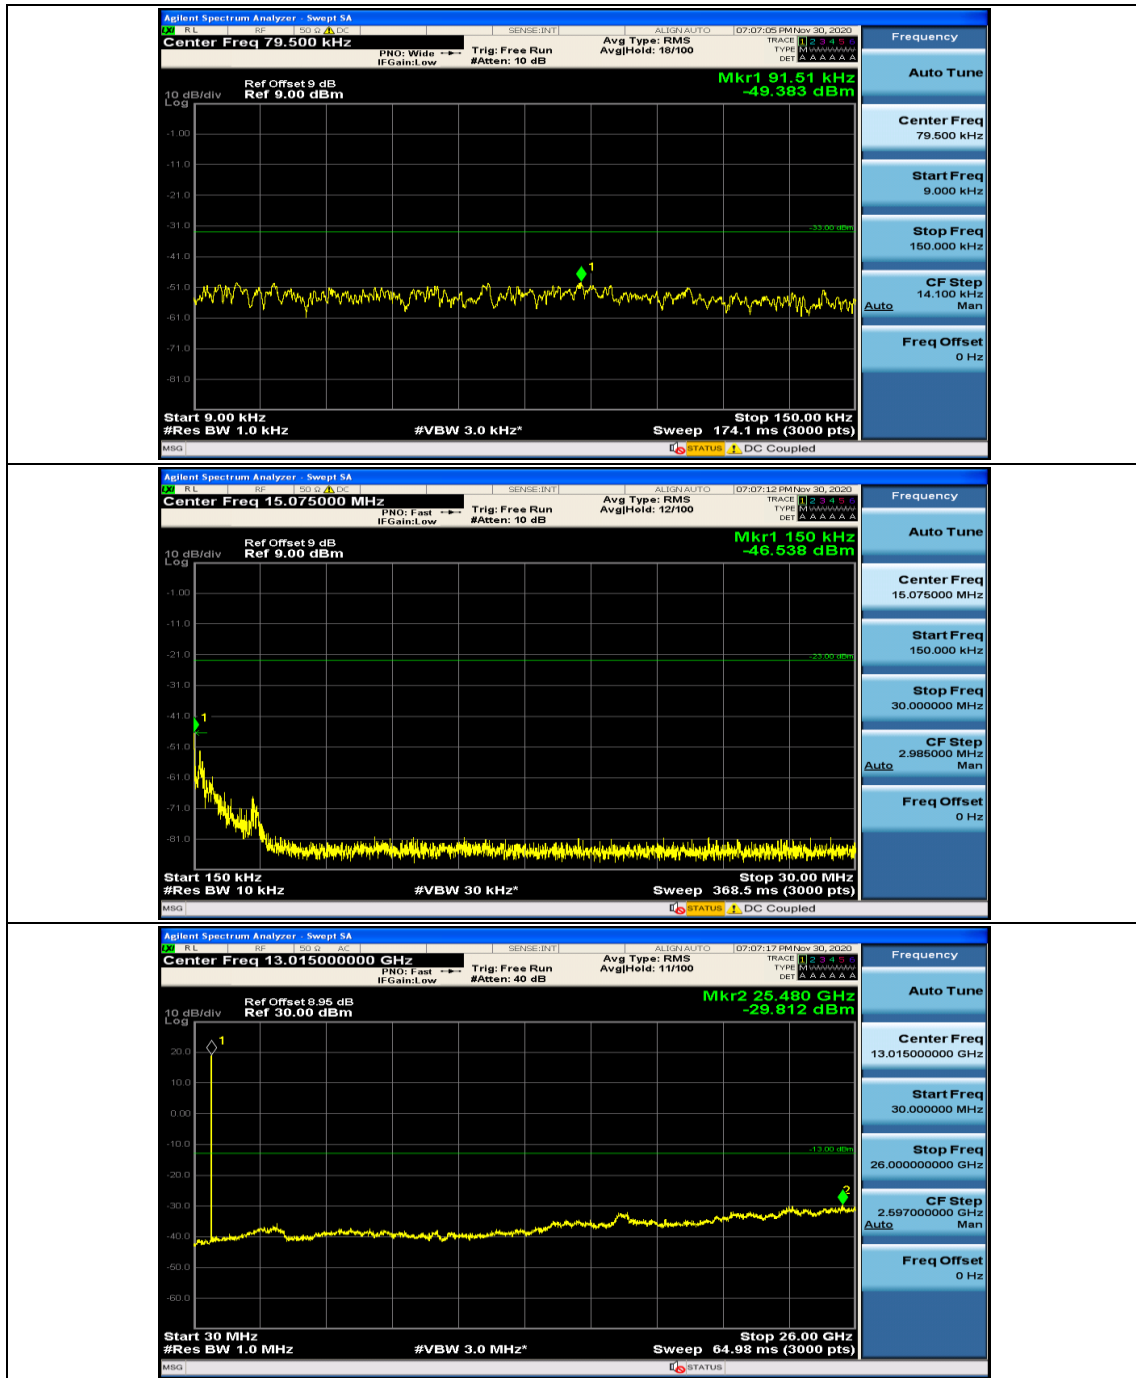

Channel Bandwidth: 5 MHz

Channel Bandwidth: 10 MHz