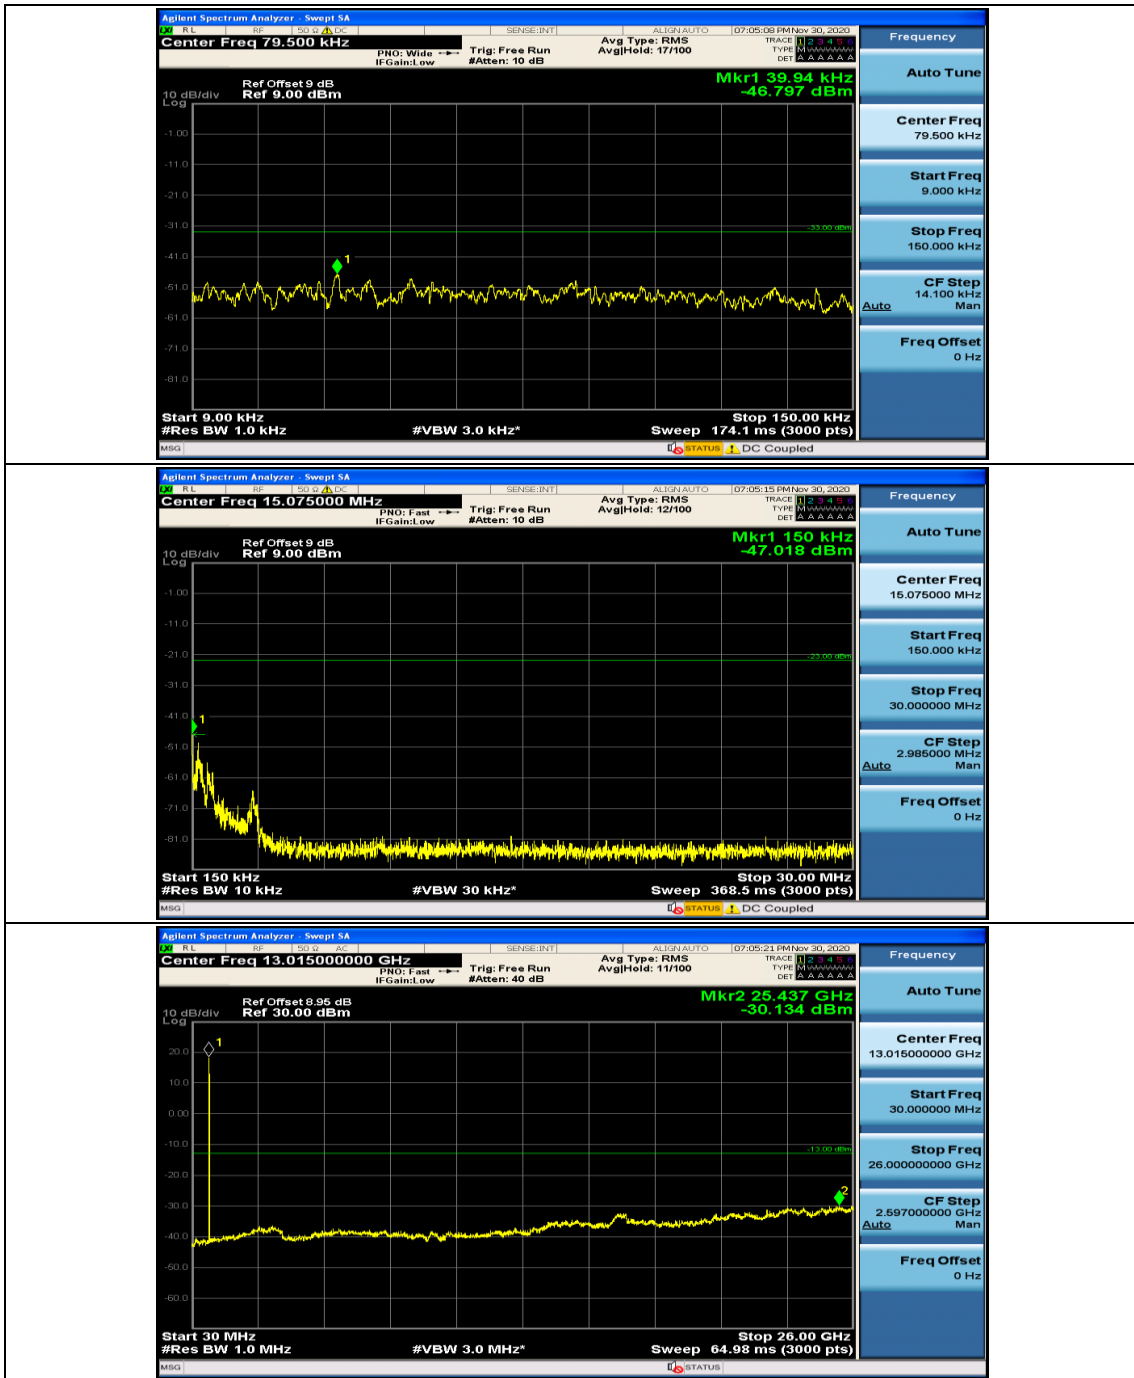

Channel Bandwidth: 5 MHz

Channel Bandwidth: 10 MHz