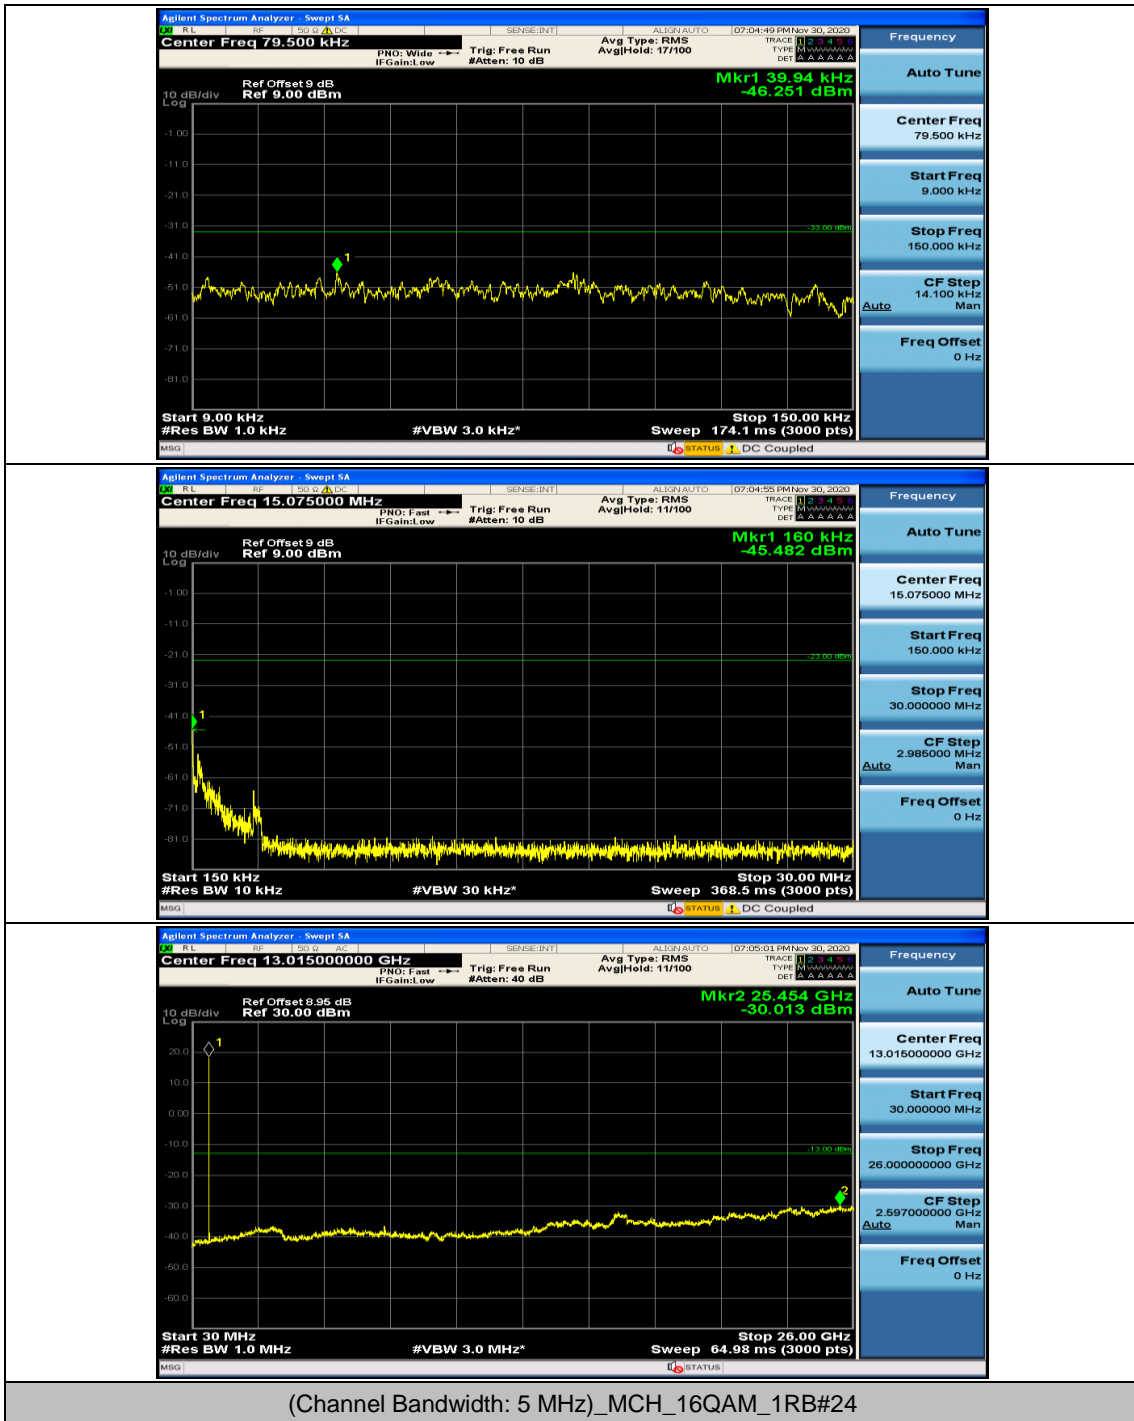

Channel Bandwidth: 5 MHz

Channel Bandwidth: 10 MHz