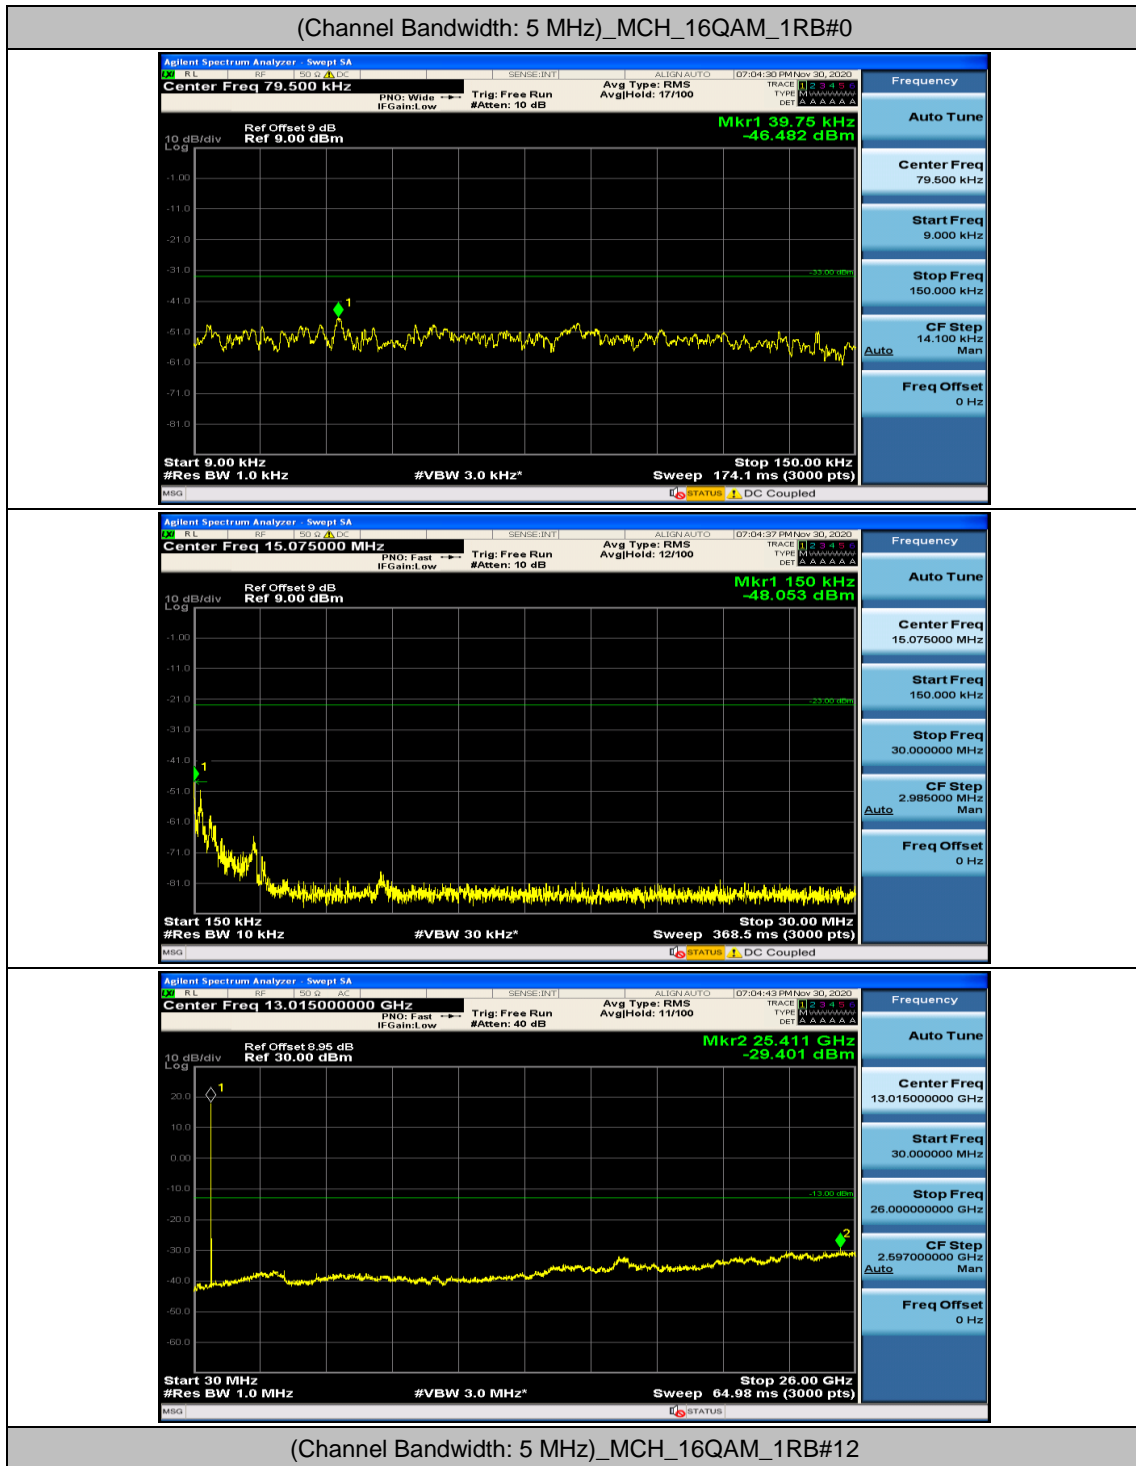

Channel Bandwidth: 5 MHz

Channel Bandwidth: 10 MHz