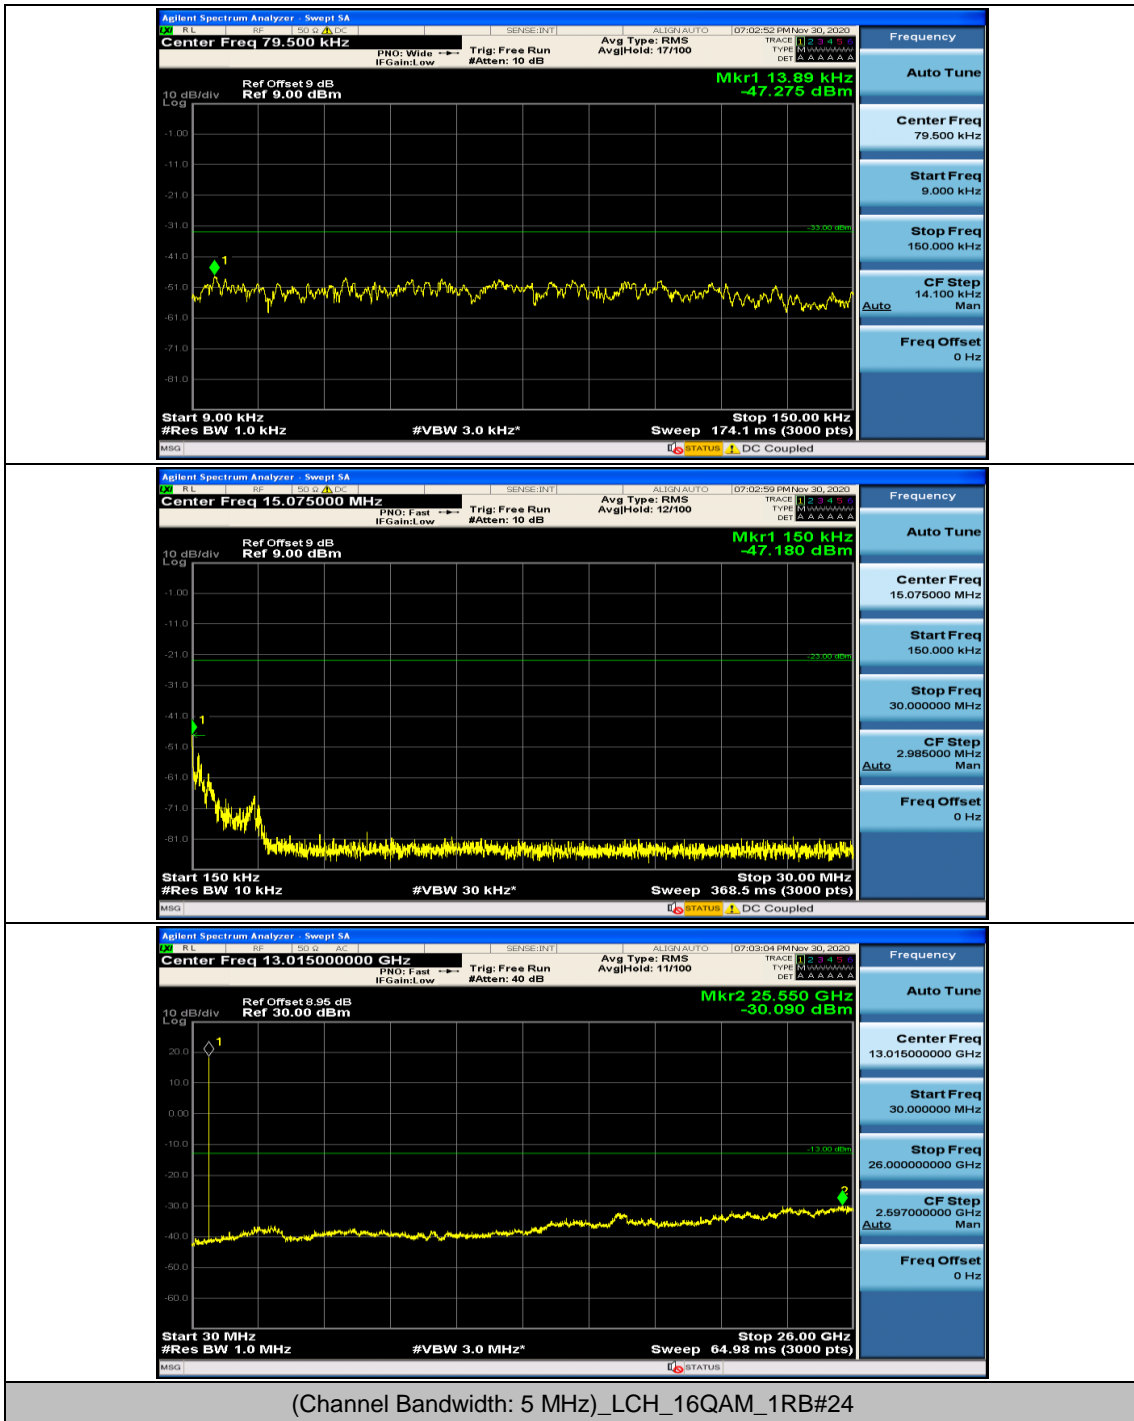

Channel Bandwidth: 5 MHz

Channel Bandwidth: 10 MHz