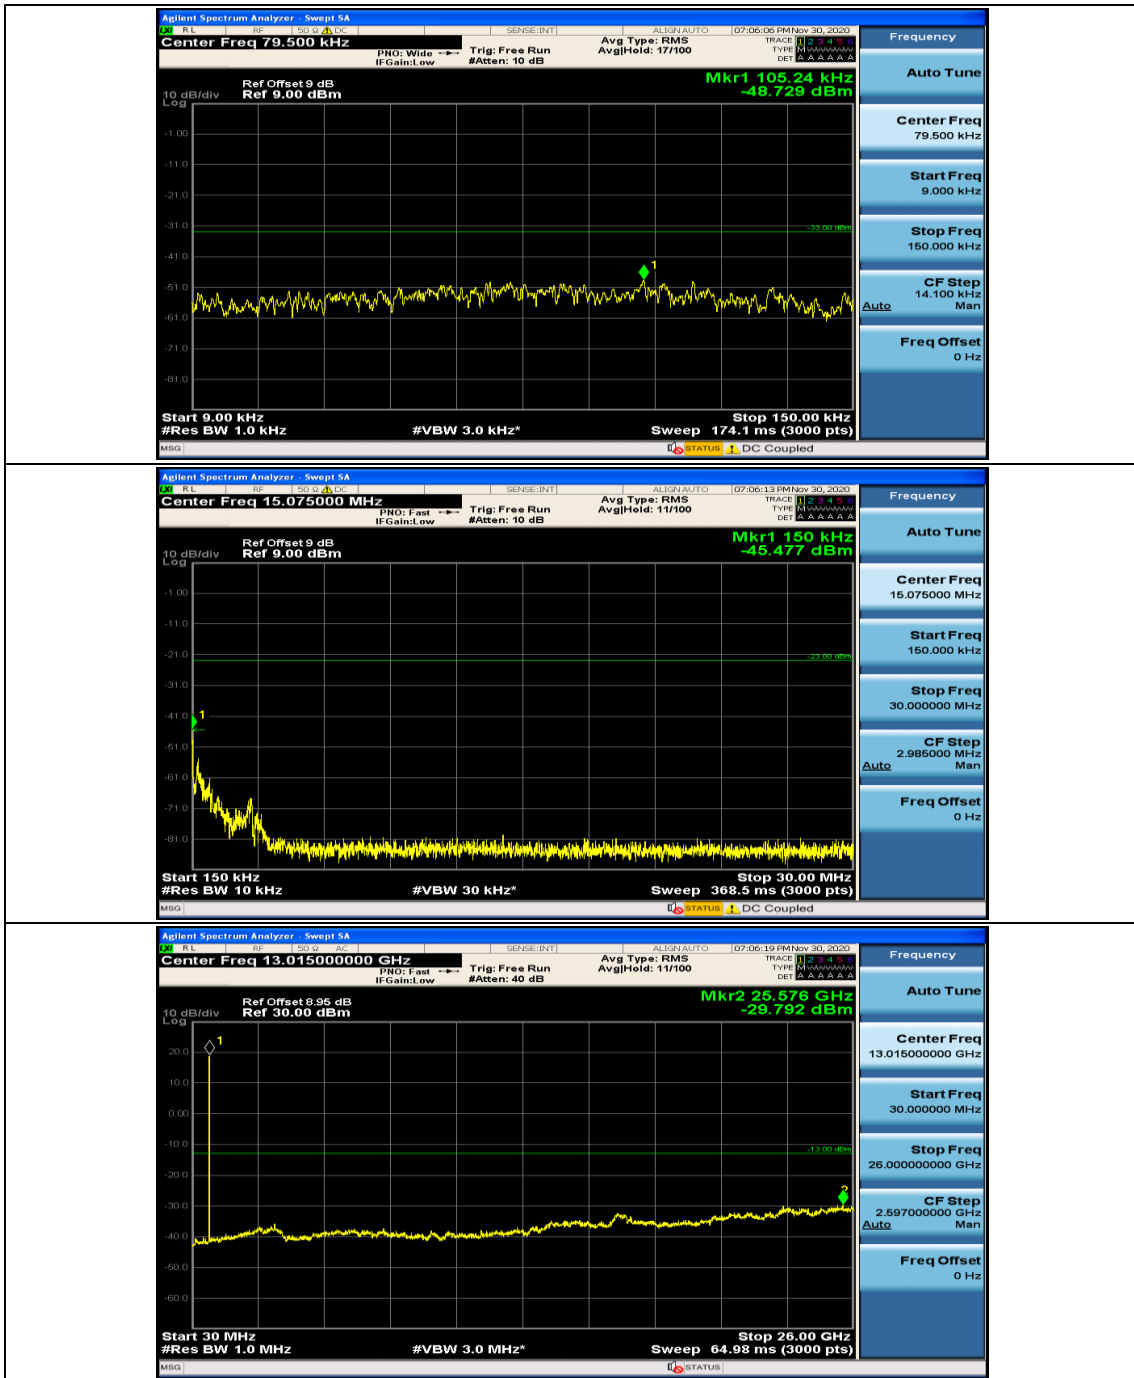

Channel Bandwidth: 5 MHz

Channel Bandwidth: 10 MHz