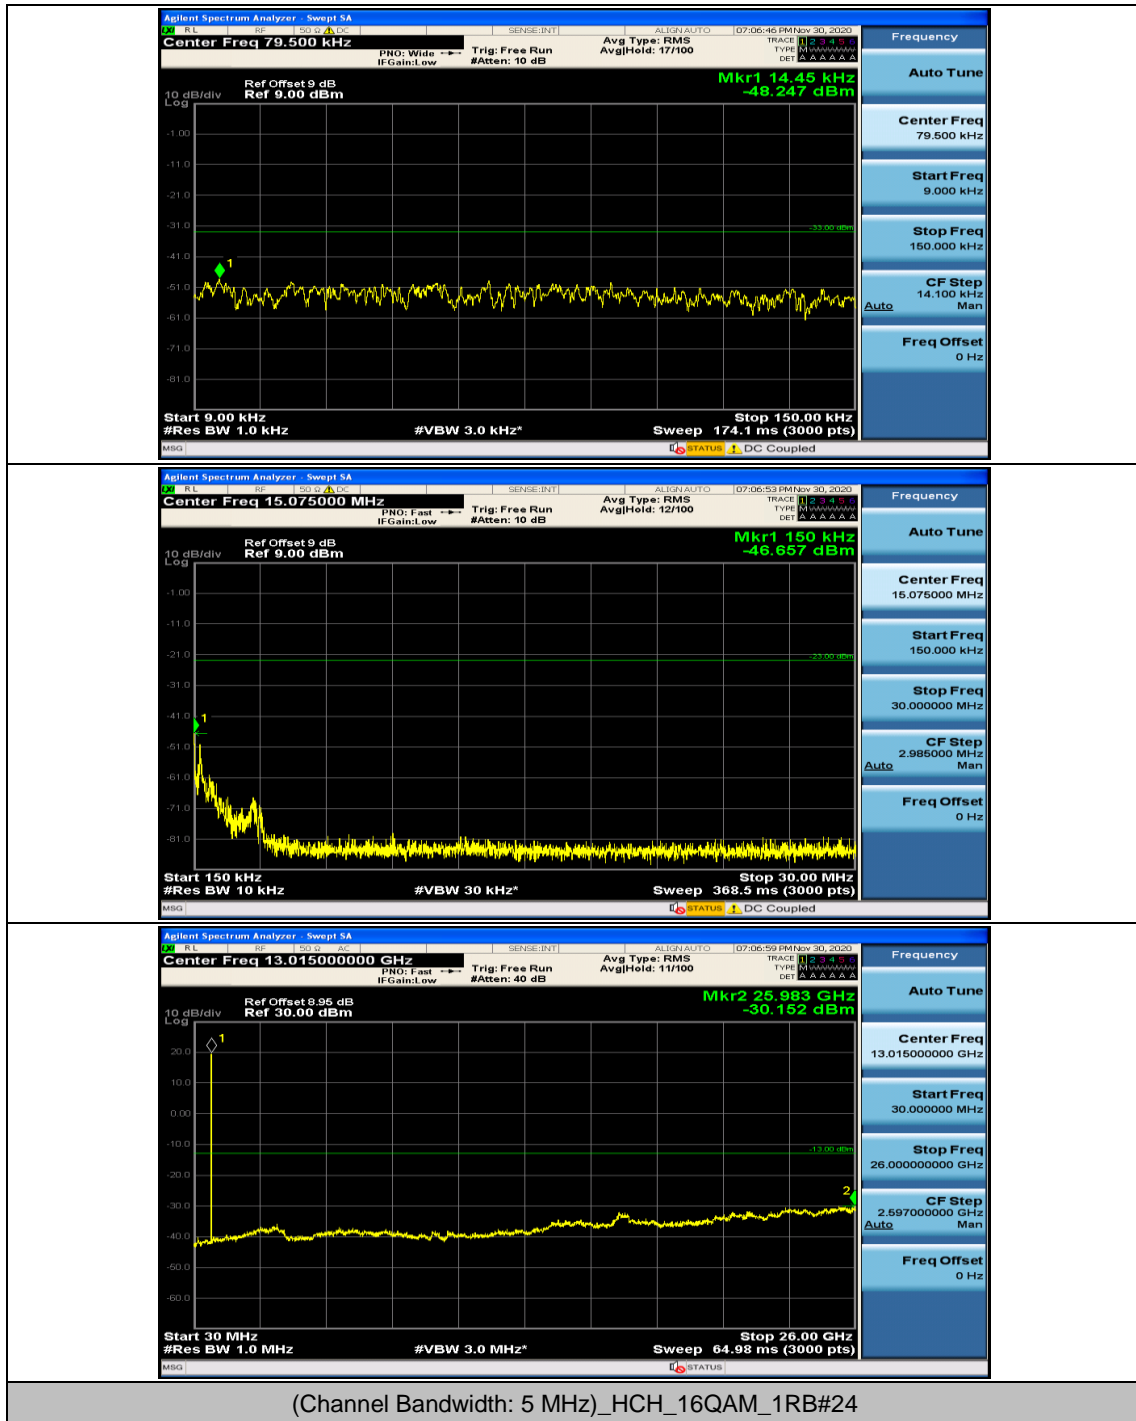

Channel Bandwidth: 5 MHz

Channel Bandwidth: 10 MHz