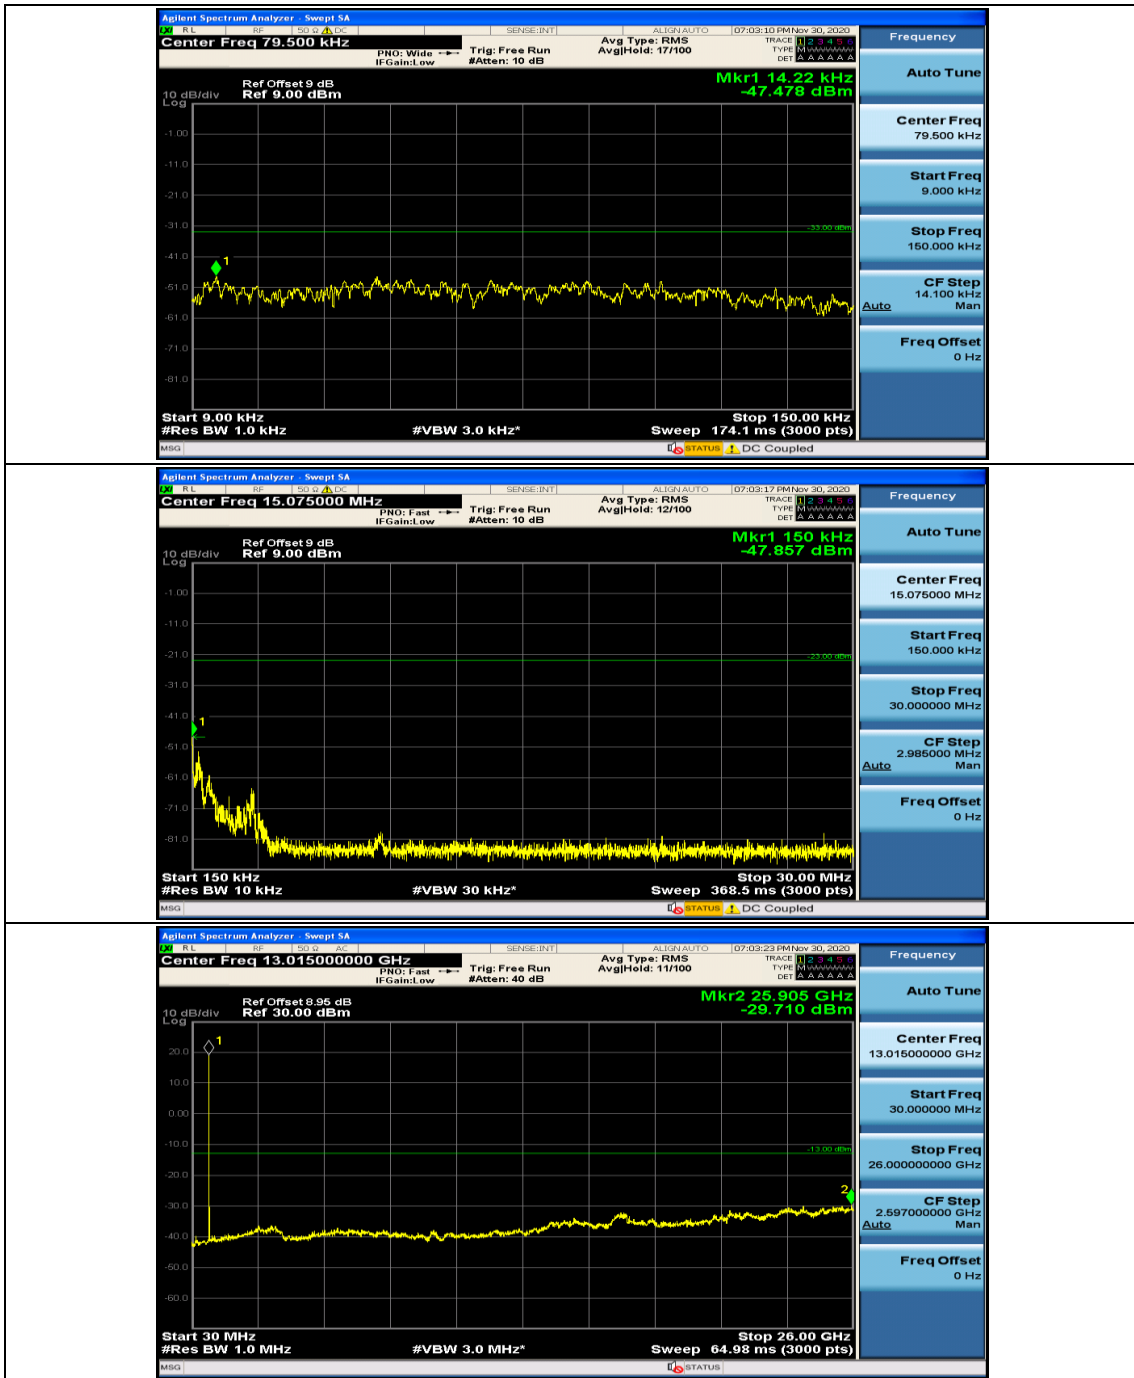

Channel Bandwidth: 5 MHz

Channel Bandwidth: 10 MHz