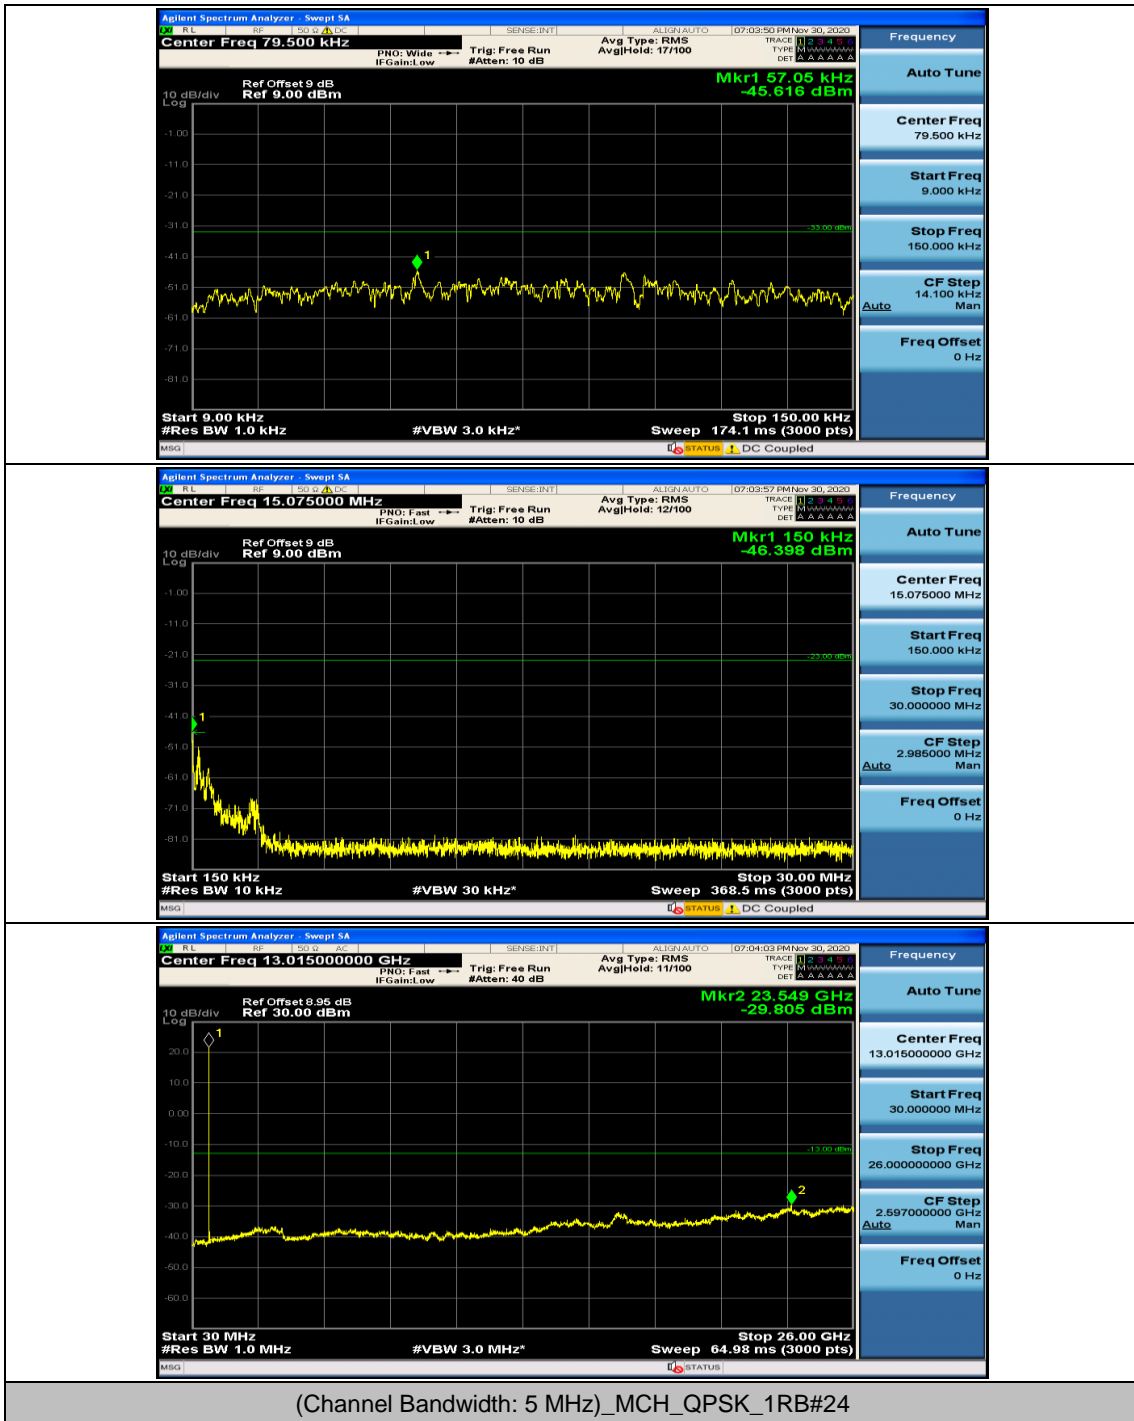

Channel Bandwidth: 5 MHz

Channel Bandwidth: 10 MHz