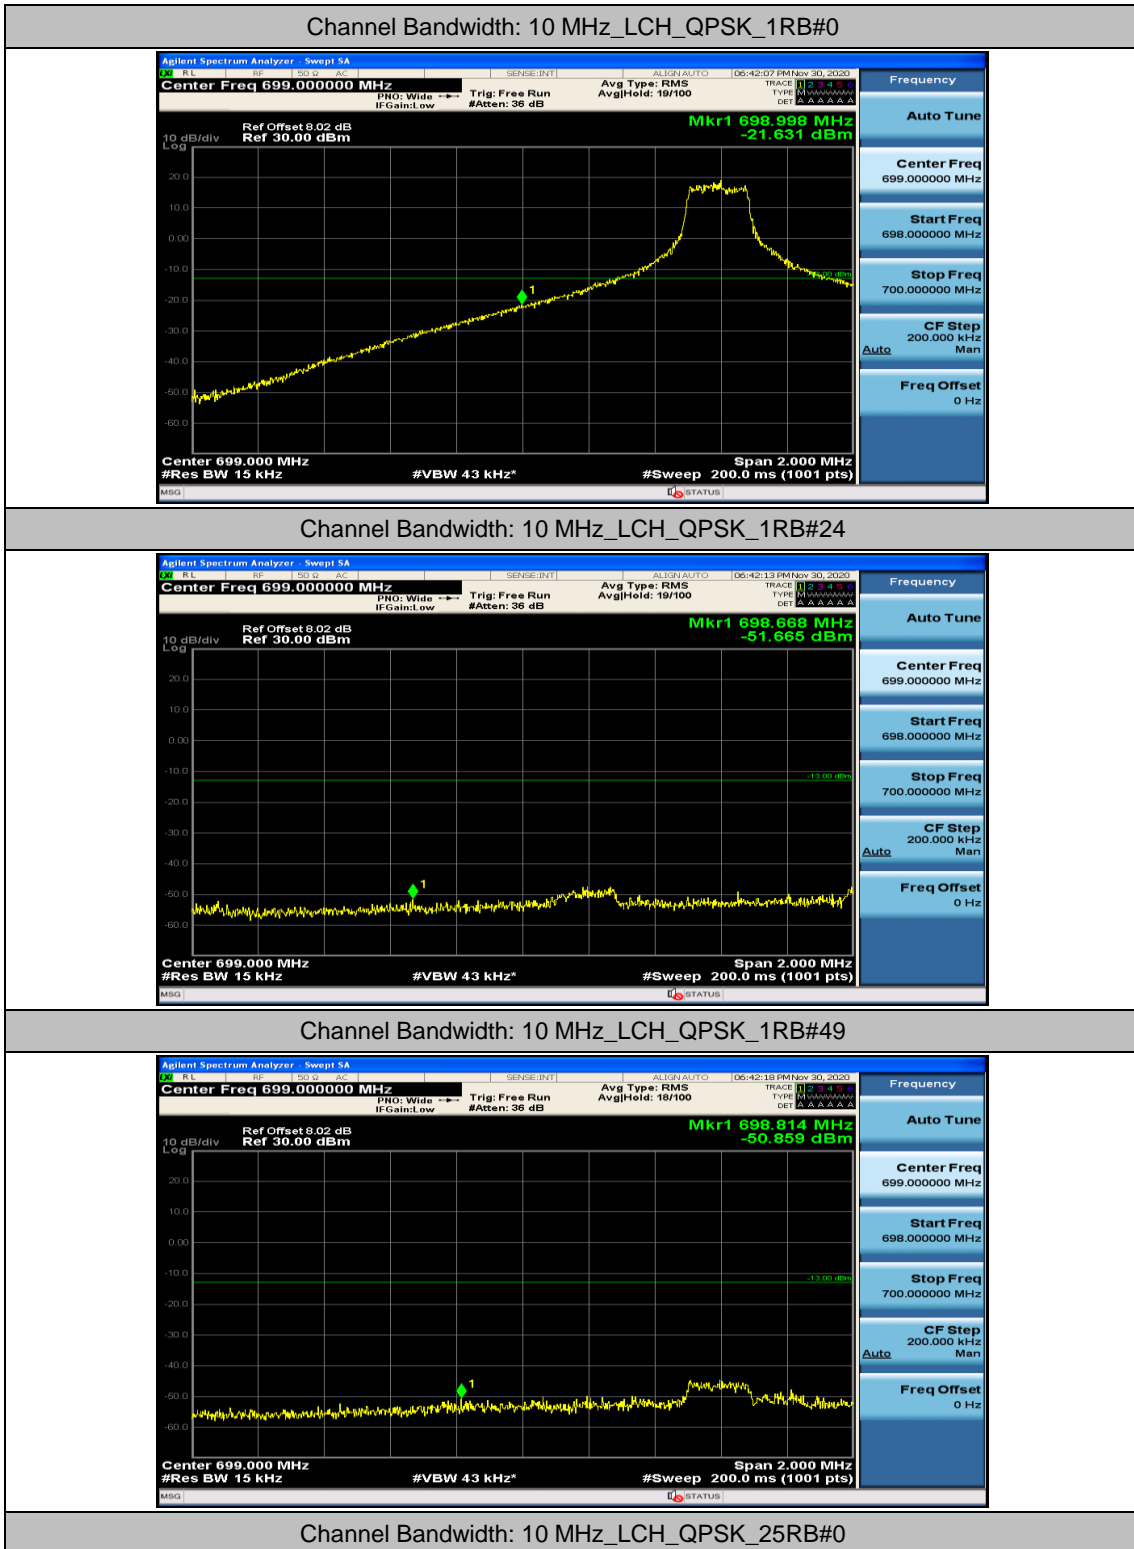

(Channel Bandwidth: 5 MHz)_HCH_16QAM_1RB#24

(Channel Bandwidth: 5 MHz)_HCH_16QAM_12RB#0

(Channel Bandwidth: 5 MHz)_HCH_16QAM_12RB#6

(Channel Bandwidth: 5 MHz)_HCH_16QAM_12RB#13

(Channel Bandwidth: 5 MHz)_HCH_16QAM_25RB#0

Channel Bandwidth: 10 MHz

Channel Bandwidth: 10 MHz_LCH_QPSK_25RB#12

Channel Bandwidth: 10 MHz_LCH_QPSK_25RB#25

Channel Bandwidth: 10 MHz_LCH_QPSK_50RB#0

Channel Bandwidth: 10 MHz_HCH_QPSK_1RB#0

Channel Bandwidth: 10 MHz_HCH_QPSK_1RB#24