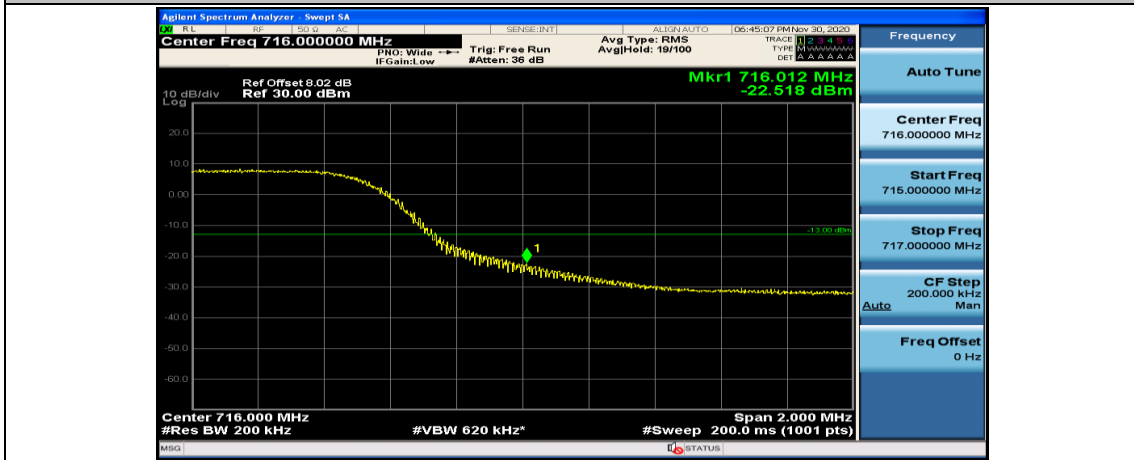

Channel Bandwidth: 10 MHz_HCH_QPSK_1RB#49

Channel Bandwidth: 10 MHz_HCH_QPSK_25RB#0

Channel Bandwidth: 10 MHz_HCH_QPSK_25RB#12

Channel Bandwidth: 10 MHz_HCH_QPSK_25RB#25

Channel Bandwidth: 10 MHz_HCH_QPSK_50RB#0

Channel Bandwidth: 10 MHz_LCH_16QAM_1RB#0

Channel Bandwidth: 10 MHz_LCH_16QAM_1RB#24

Channel Bandwidth: 10 MHz_LCH_16QAM_25RB#25

Channel Bandwidth: 10 MHz_LCH_16QAM_50RB#0

Appendix E: Conducted Spurious Emission

Test Graphs

Channel Bandwidth: 1.4 MHz

Channel Bandwidth: 3 MHz