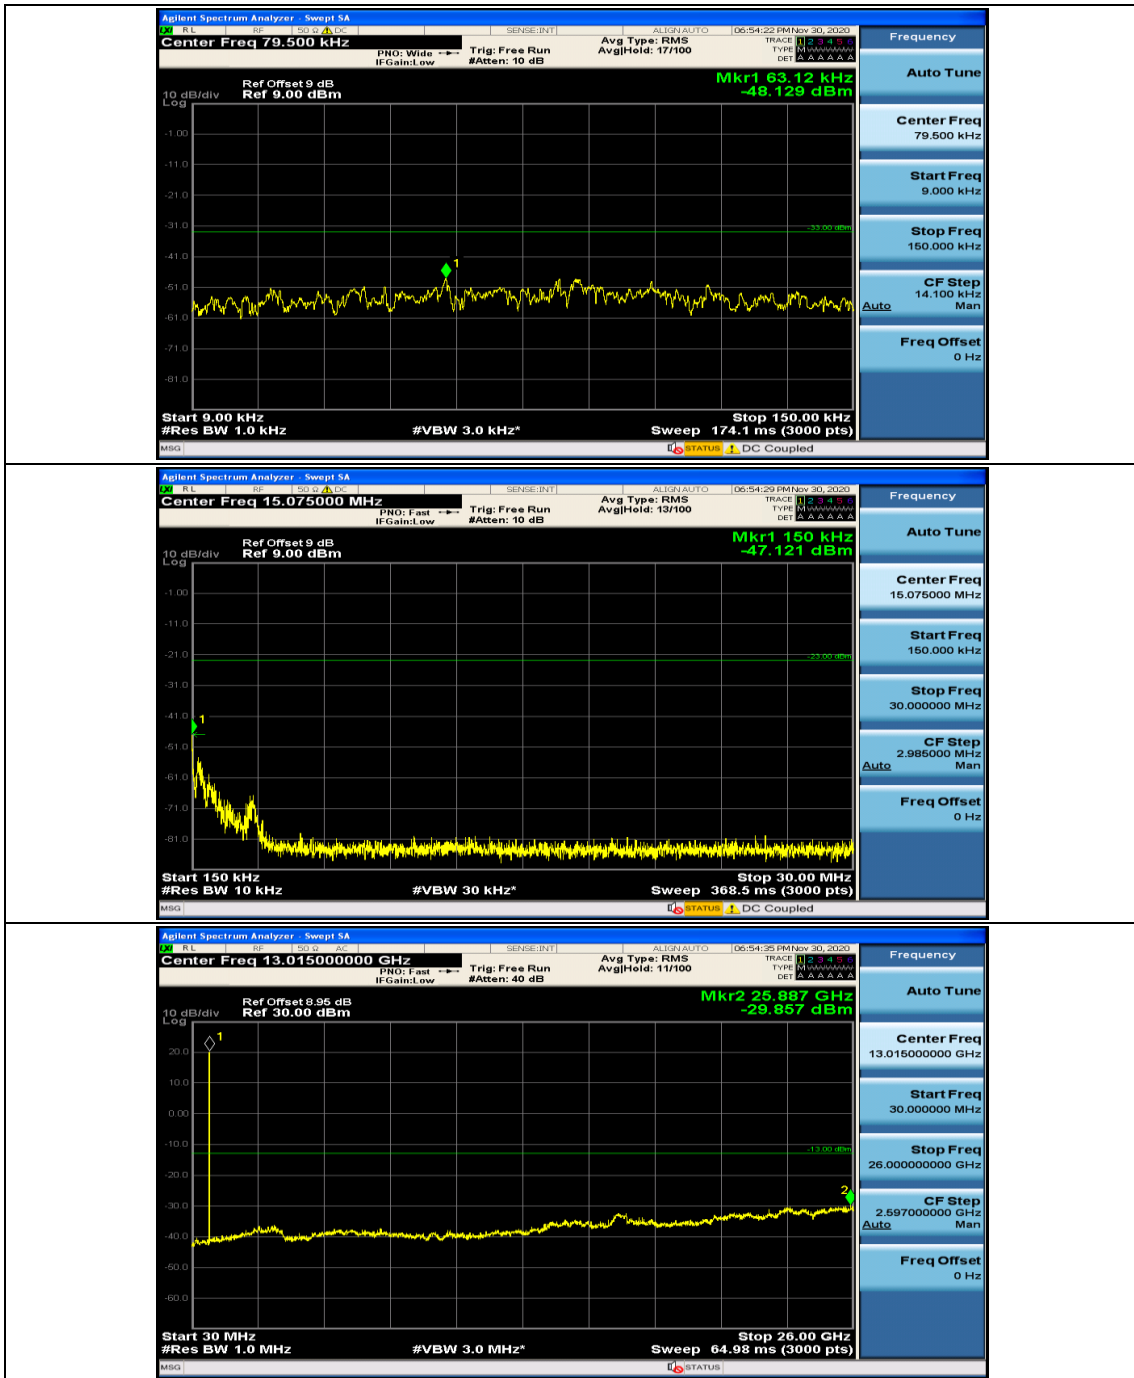

Channel Bandwidth: 10 MHz

Channel Bandwidth: 10 MHz_LCH_QPSK_25RB#12

Channel Bandwidth: 10 MHz_LCH_QPSK_25RB#25

Channel Bandwidth: 10 MHz_LCH_QPSK_50RB#0

Channel Bandwidth: 10 MHz_HCH_QPSK_1RB#0

Channel Bandwidth: 10 MHz_HCH_QPSK_1RB#24

Channel Bandwidth: 10 MHz_HCH_QPSK_1RB#49

Channel Bandwidth: 10 MHz_HCH_QPSK_25RB#0

Channel Bandwidth: 10 MHz_HCH_QPSK_25RB#12

Channel Bandwidth: 10 MHz_HCH_QPSK_25RB#25

Channel Bandwidth: 10 MHz_HCH_QPSK_50RB#0

Channel Bandwidth: 10 MHz_LCH_16QAM_1RB#0

Channel Bandwidth: 10 MHz_LCH_16QAM_1RB#24

Channel Bandwidth: 10 MHz_LCH_16QAM_25RB#25

Channel Bandwidth: 10 MHz_LCH_16QAM_50RB#0

Appendix E: Conducted Spurious Emission

Test Graphs

Channel Bandwidth: 1.4 MHz

Channel Bandwidth: 3 MHz