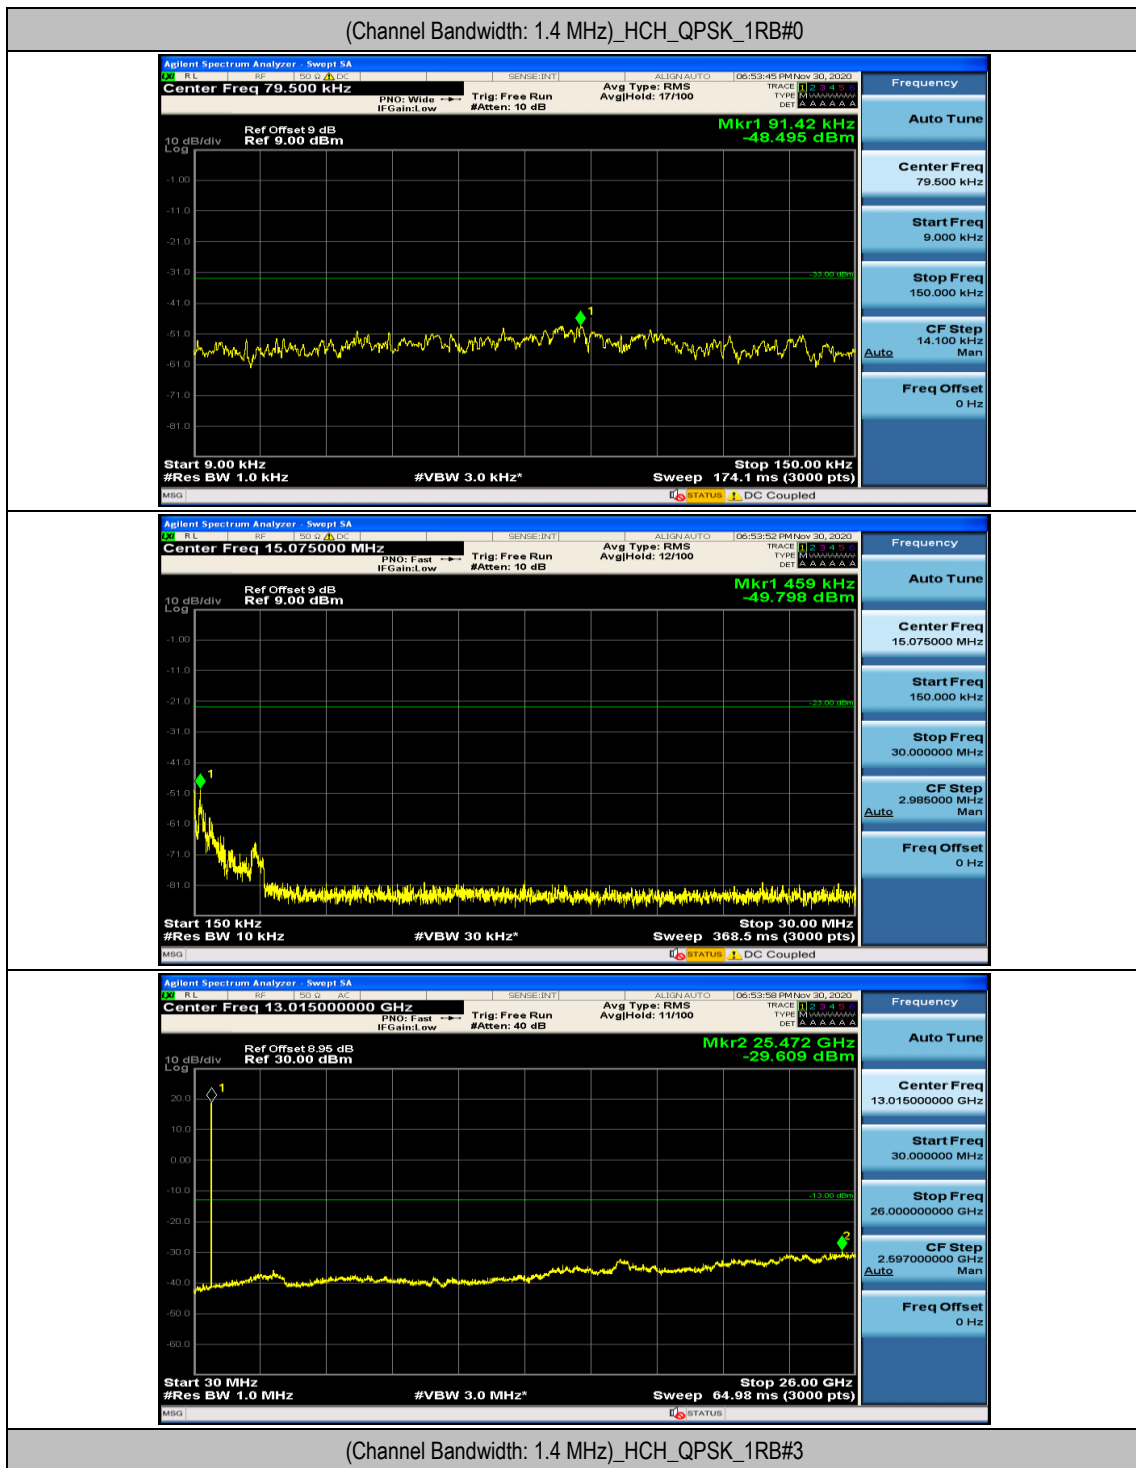

Channel Bandwidth: 10 MHz

Channel Bandwidth: 10 MHz_LCH_QPSK_25RB#12

Channel Bandwidth: 10 MHz_LCH_QPSK_25RB#25

Channel Bandwidth: 10 MHz_LCH_QPSK_50RB#0

Channel Bandwidth: 10 MHz_HCH_QPSK_1RB#0

Channel Bandwidth: 10 MHz_HCH_QPSK_1RB#24

Channel Bandwidth: 10 MHz_LCH_16QAM_1RB#0

Channel Bandwidth: 10 MHz_LCH_16QAM_1RB#24

Channel Bandwidth: 10 MHz_LCH_16QAM_25RB#25

Channel Bandwidth: 10 MHz_LCH_16QAM_50RB#0

Appendix E: Conducted Spurious Emission

Test Graphs

Channel Bandwidth: 1.4 MHz

Channel Bandwidth: 3 MHz