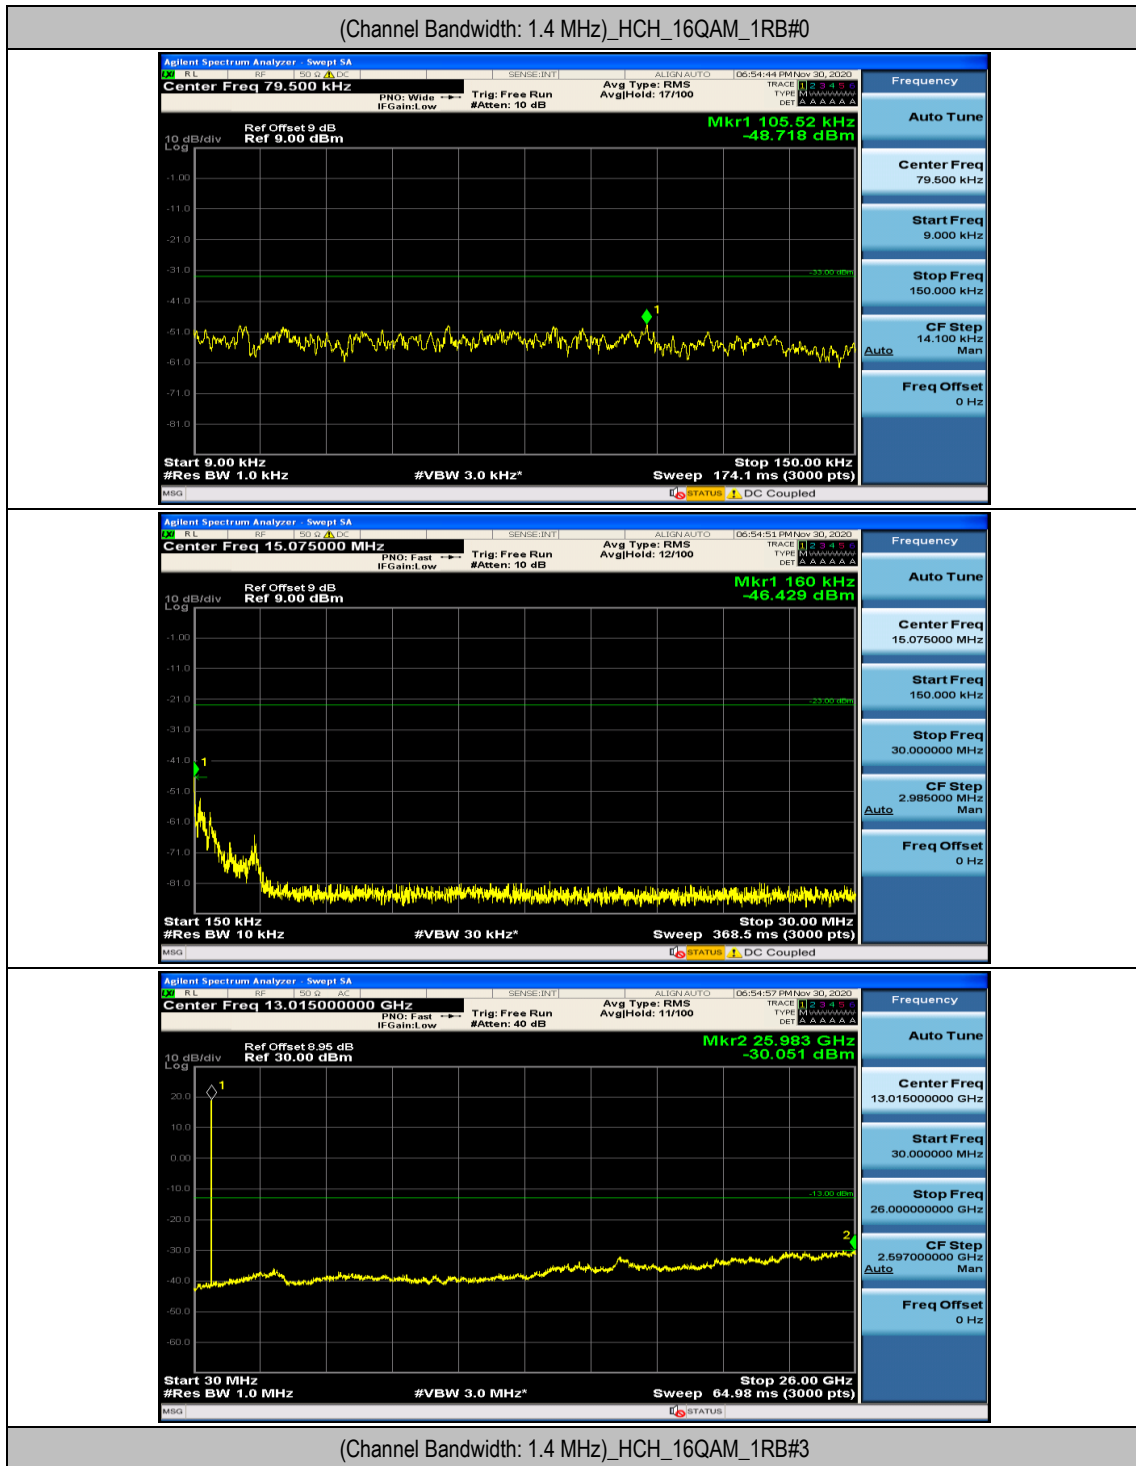

Channel Bandwidth: 10 MHz

Channel Bandwidth: 10 MHz_LCH_QPSK_25RB#12

Channel Bandwidth: 10 MHz_LCH_QPSK_25RB#25

Channel Bandwidth: 10 MHz_LCH_QPSK_50RB#0

Channel Bandwidth: 10 MHz_HCH_QPSK_1RB#0

Channel Bandwidth: 10 MHz_HCH_QPSK_1RB#24

Channel Bandwidth: 10 MHz_LCH_16QAM_1RB#0

Channel Bandwidth: 10 MHz_LCH_16QAM_1RB#24

Channel Bandwidth: 10 MHz_LCH_16QAM_25RB#25

Channel Bandwidth: 10 MHz_LCH_16QAM_50RB#0

Appendix E: Conducted Spurious Emission

Test Graphs

Channel Bandwidth: 1.4 MHz

Channel Bandwidth: 3 MHz