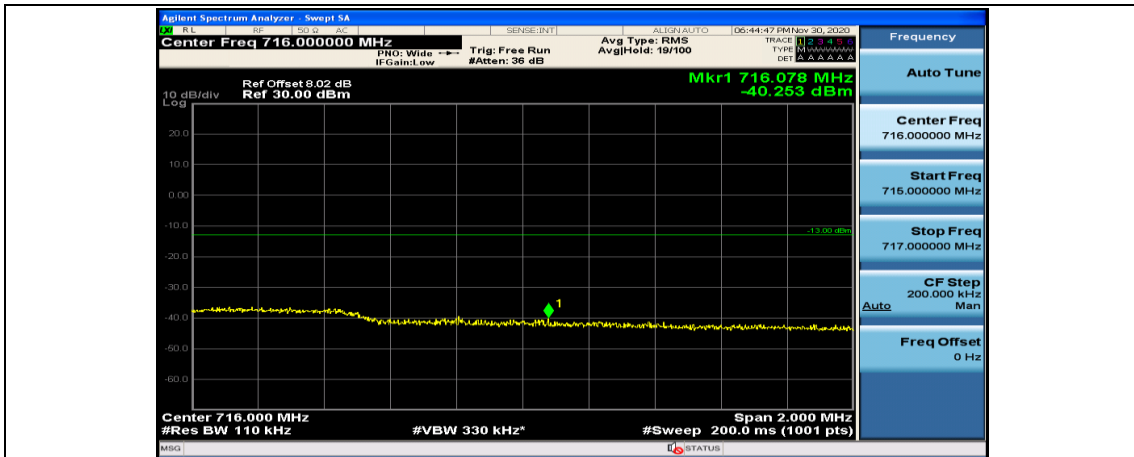

Channel Bandwidth: 10 MHz_LCH_16QAM_1RB#0

Channel Bandwidth: 10 MHz_LCH_16QAM_1RB#24

Channel Bandwidth: 10 MHz_LCH_16QAM_25RB#25

Channel Bandwidth: 10 MHz_LCH_16QAM_50RB#0

Appendix E: Conducted Spurious Emission

Test Graphs

Channel Bandwidth: 1.4 MHz

Channel Bandwidth: 3 MHz