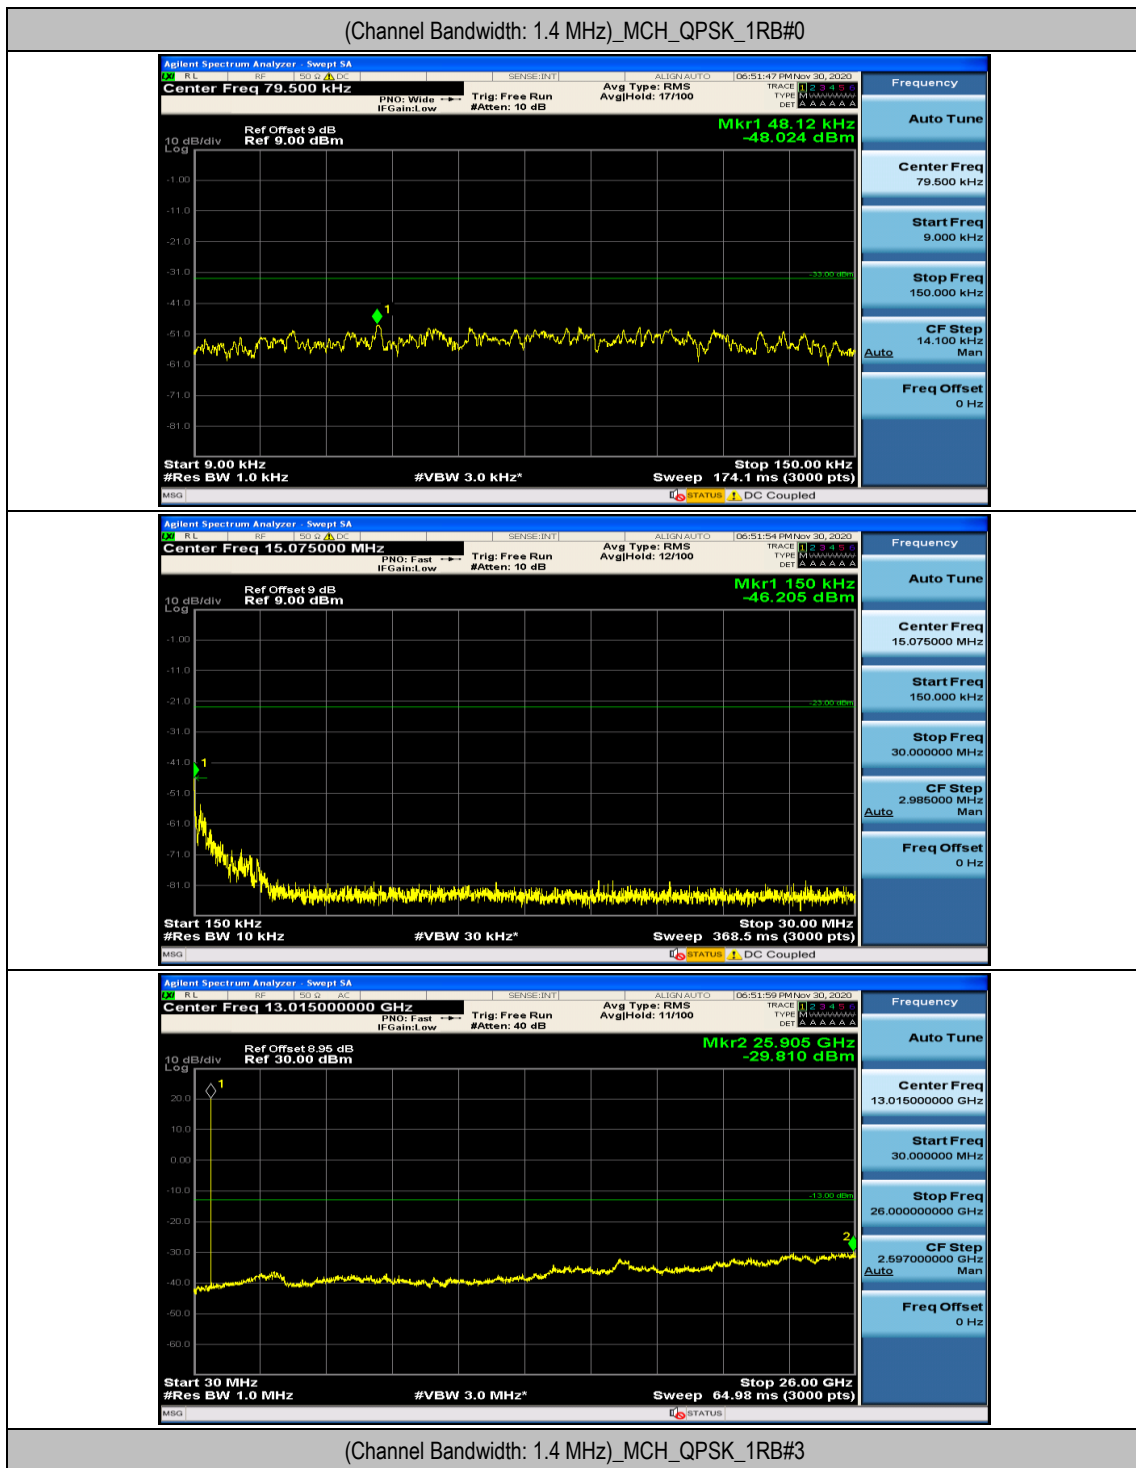

Channel Bandwidth: 10 MHz_LCH_16QAM_1RB#0

Channel Bandwidth: 10 MHz_LCH_16QAM_1RB#24

Channel Bandwidth: 10 MHz_LCH_16QAM_25RB#25

Channel Bandwidth: 10 MHz_LCH_16QAM_50RB#0

Appendix E: Conducted Spurious Emission

Test Graphs

Channel Bandwidth: 1.4 MHz

Channel Bandwidth: 3 MHz