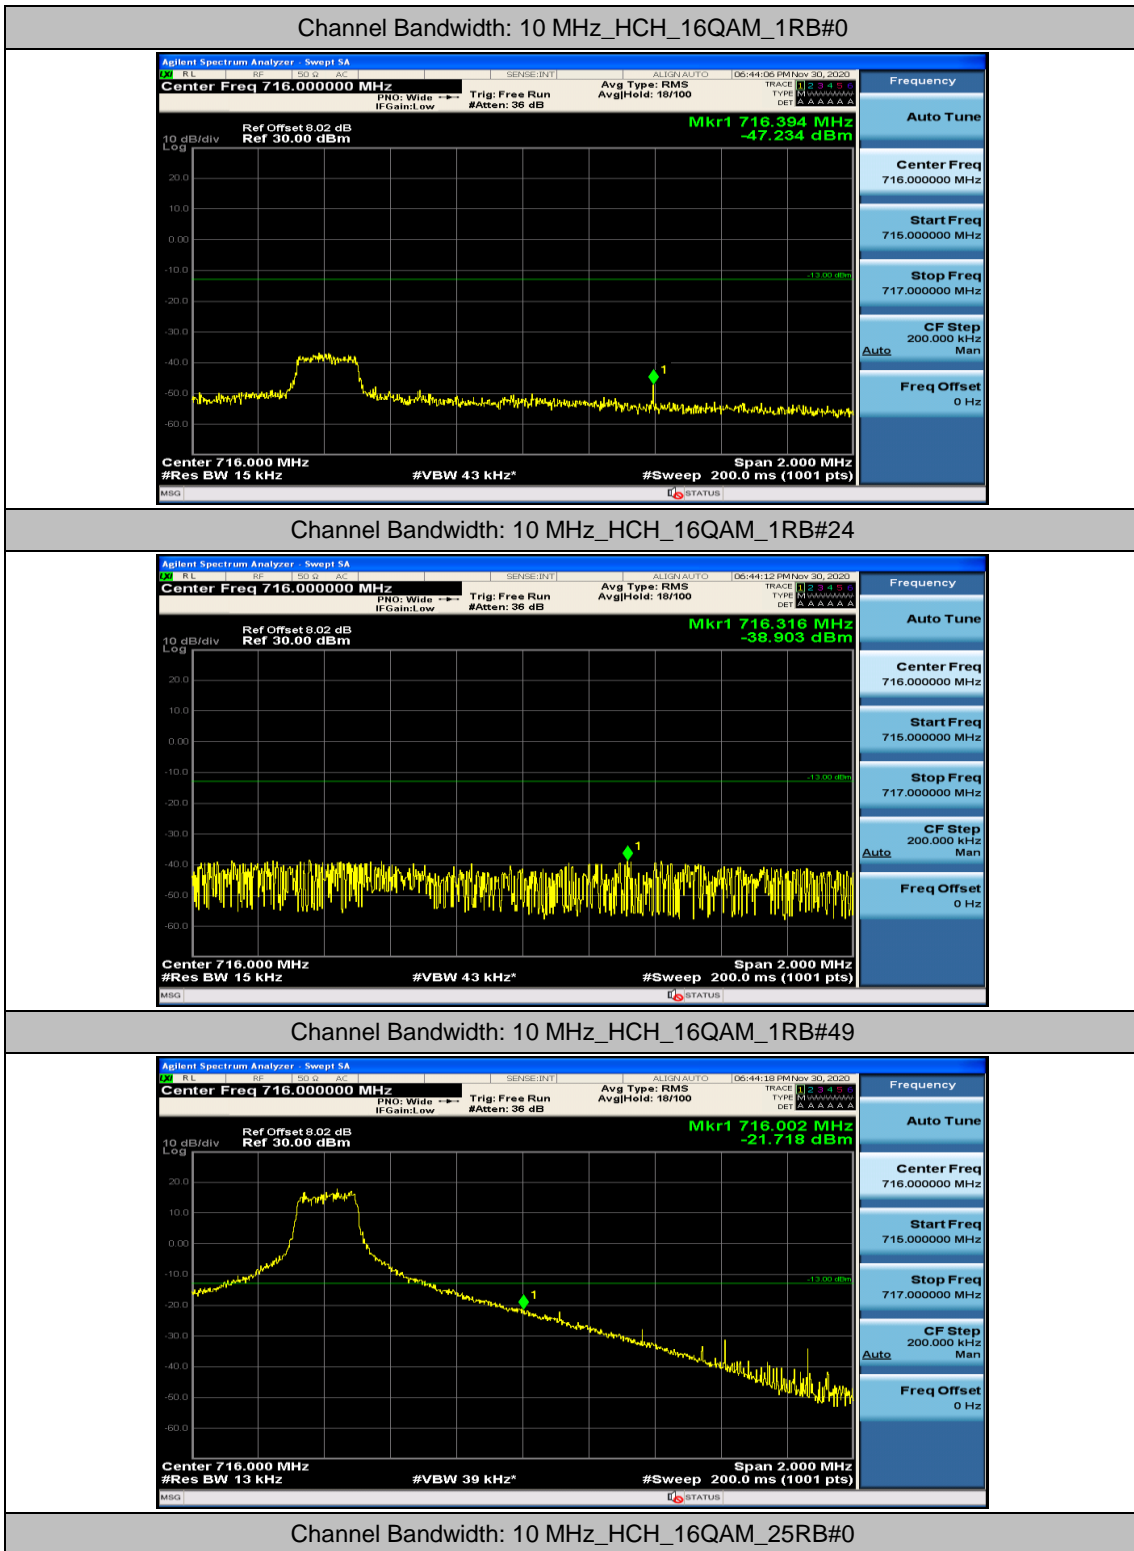

Channel Bandwidth: 10 MHz

Channel Bandwidth: 10 MHz_LCH_QPSK_25RB#12

Channel Bandwidth: 10 MHz_LCH_QPSK_25RB#25

Channel Bandwidth: 10 MHz_LCH_QPSK_50RB#0

Channel Bandwidth: 10 MHz_HCH_QPSK_1RB#0

Channel Bandwidth: 10 MHz_HCH_QPSK_1RB#24

Channel Bandwidth: 10 MHz_HCH_QPSK_1RB#49

Channel Bandwidth: 10 MHz_HCH_QPSK_25RB#0

Channel Bandwidth: 10 MHz_HCH_QPSK_25RB#12

Channel Bandwidth: 10 MHz_HCH_QPSK_25RB#25

Channel Bandwidth: 10 MHz_HCH_QPSK_50RB#0

Channel Bandwidth: 10 MHz_LCH_16QAM_1RB#0

Channel Bandwidth: 10 MHz_LCH_16QAM_1RB#24

Channel Bandwidth: 10 MHz_LCH_16QAM_25RB#25

Channel Bandwidth: 10 MHz_LCH_16QAM_50RB#0

Appendix E: Conducted Spurious Emission

Test Graphs

Channel Bandwidth: 1.4 MHz

Channel Bandwidth: 3 MHz