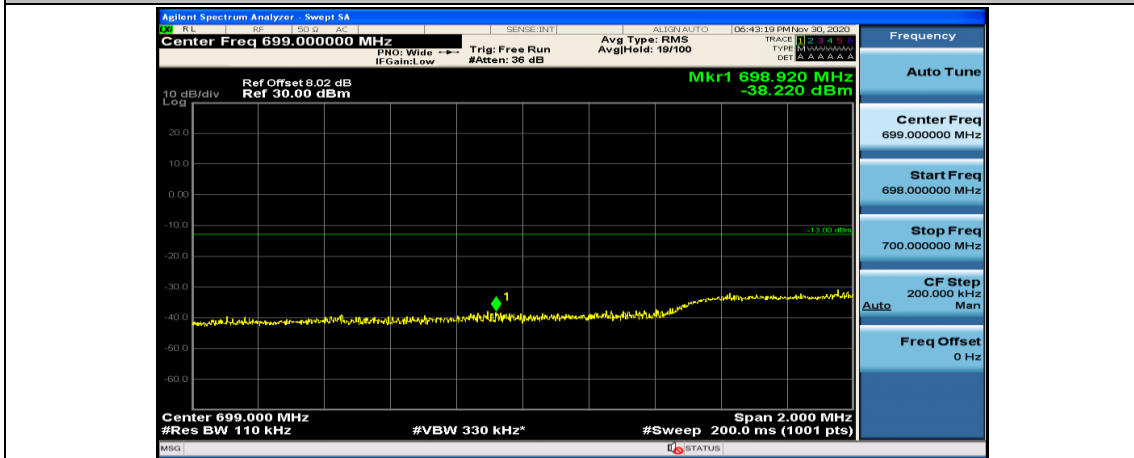

Channel Bandwidth: 10 MHz_LCH_16QAM_1RB#0

Channel Bandwidth: 10 MHz_LCH_16QAM_1RB#24

Channel Bandwidth: 10 MHz_LCH_16QAM_25RB#25

Channel Bandwidth: 10 MHz_LCH_16QAM_50RB#0

Appendix E: Conducted Spurious Emission

Test Graphs

Channel Bandwidth: 1.4 MHz

Channel Bandwidth: 3 MHz