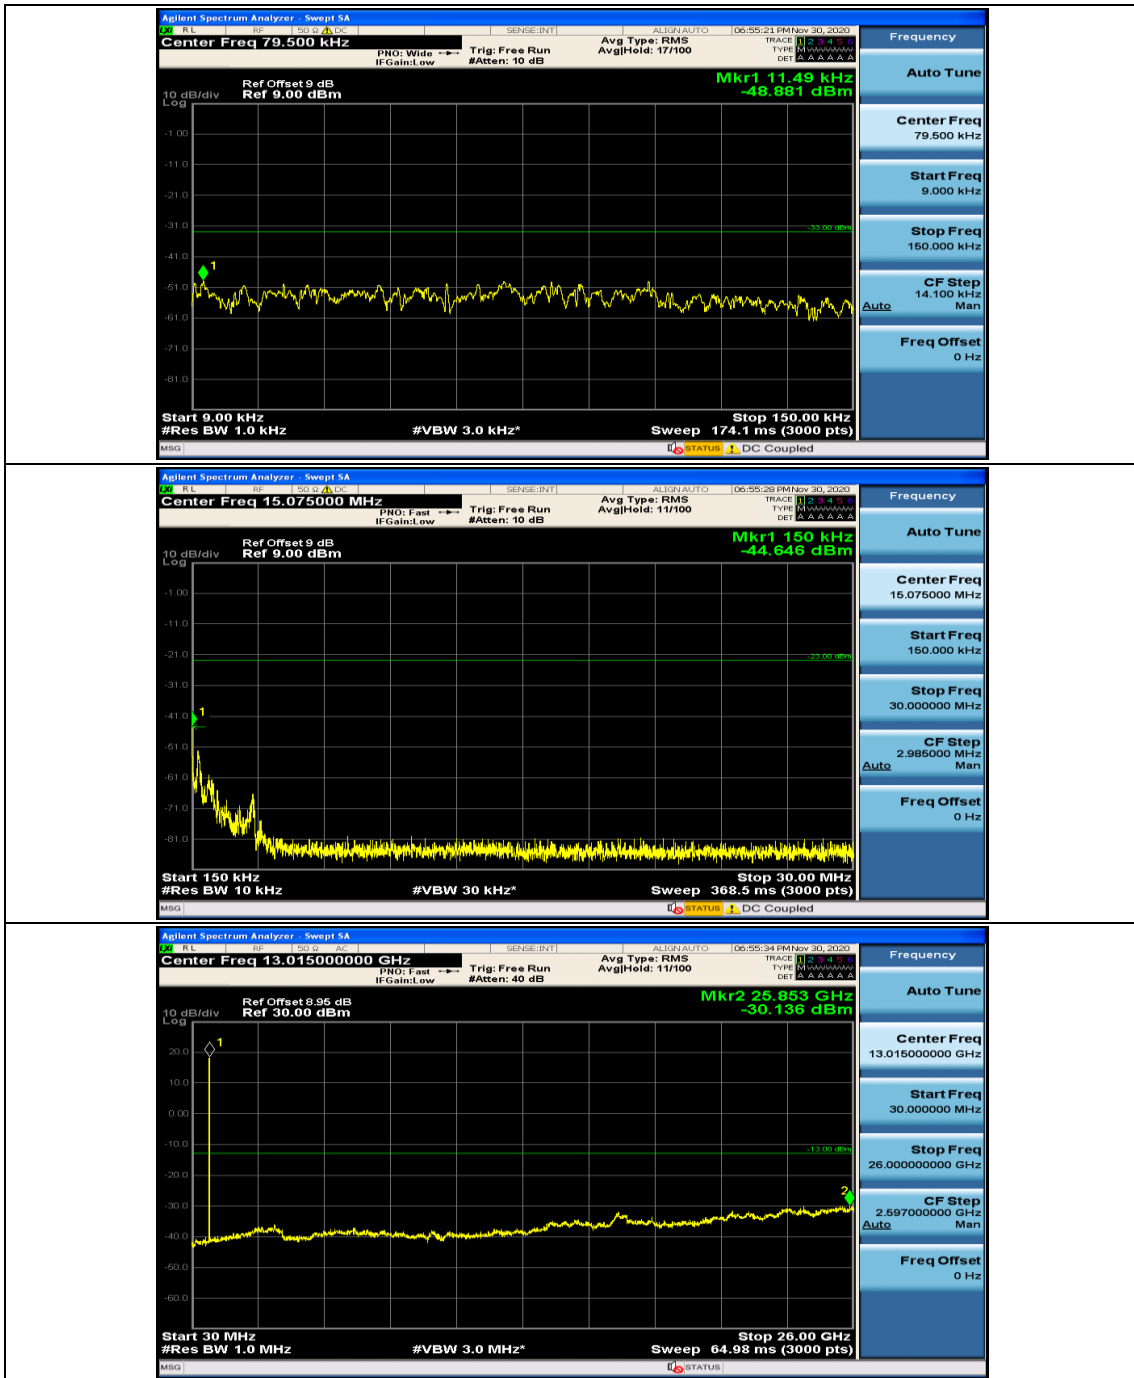

Channel Bandwidth: 10 MHz

Channel Bandwidth: 10 MHz_LCH_QPSK_25RB#12

Channel Bandwidth: 10 MHz_LCH_QPSK_25RB#25

Channel Bandwidth: 10 MHz_LCH_QPSK_50RB#0

Channel Bandwidth: 10 MHz_HCH_QPSK_1RB#0

Channel Bandwidth: 10 MHz_HCH_QPSK_1RB#24

Channel Bandwidth: 10 MHz_LCH_16QAM_1RB#0

Channel Bandwidth: 10 MHz_LCH_16QAM_1RB#24

Channel Bandwidth: 10 MHz_LCH_16QAM_25RB#25

Channel Bandwidth: 10 MHz_LCH_16QAM_50RB#0

Appendix E: Conducted Spurious Emission

Test Graphs

Channel Bandwidth: 1.4 MHz

Channel Bandwidth: 3 MHz