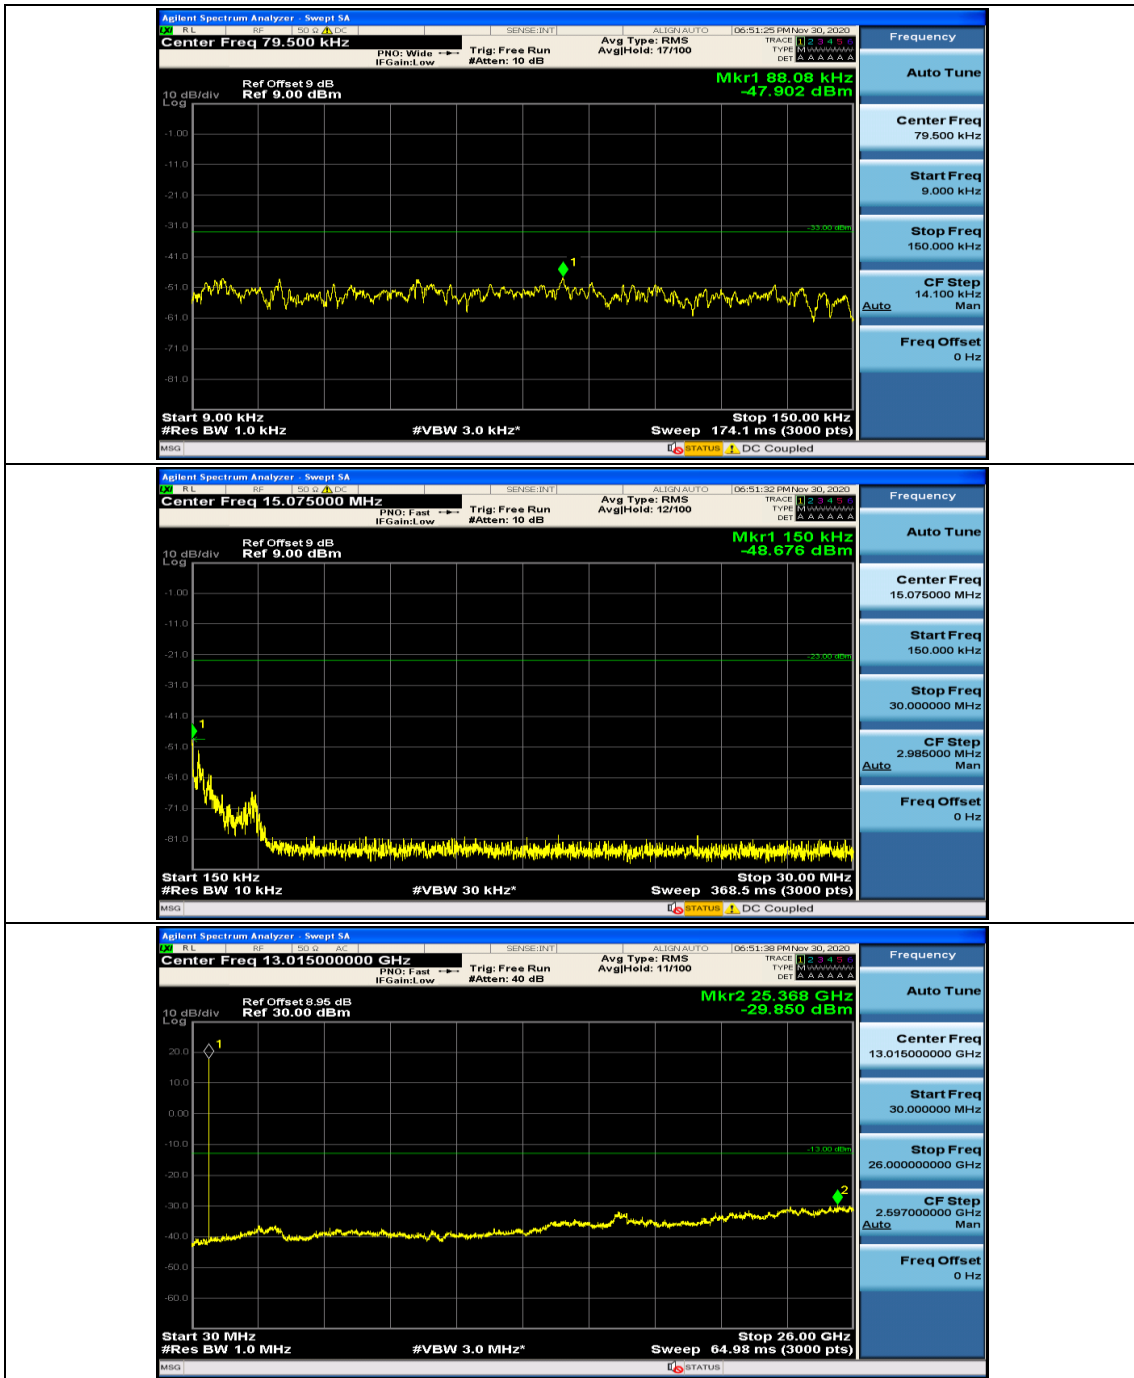

Channel Bandwidth: 10 MHz

Channel Bandwidth: 10 MHz_LCH_QPSK_25RB#12

Channel Bandwidth: 10 MHz_LCH_QPSK_25RB#25

Channel Bandwidth: 10 MHz_LCH_QPSK_50RB#0

Channel Bandwidth: 10 MHz_HCH_QPSK_1RB#0

Channel Bandwidth: 10 MHz_HCH_QPSK_1RB#24

Channel Bandwidth: 10 MHz_LCH_16QAM_1RB#0

Channel Bandwidth: 10 MHz_LCH_16QAM_1RB#24

Channel Bandwidth: 10 MHz_LCH_16QAM_25RB#25

Channel Bandwidth: 10 MHz_LCH_16QAM_50RB#0

Appendix E: Conducted Spurious Emission

Test Graphs

Channel Bandwidth: 1.4 MHz

Channel Bandwidth: 3 MHz