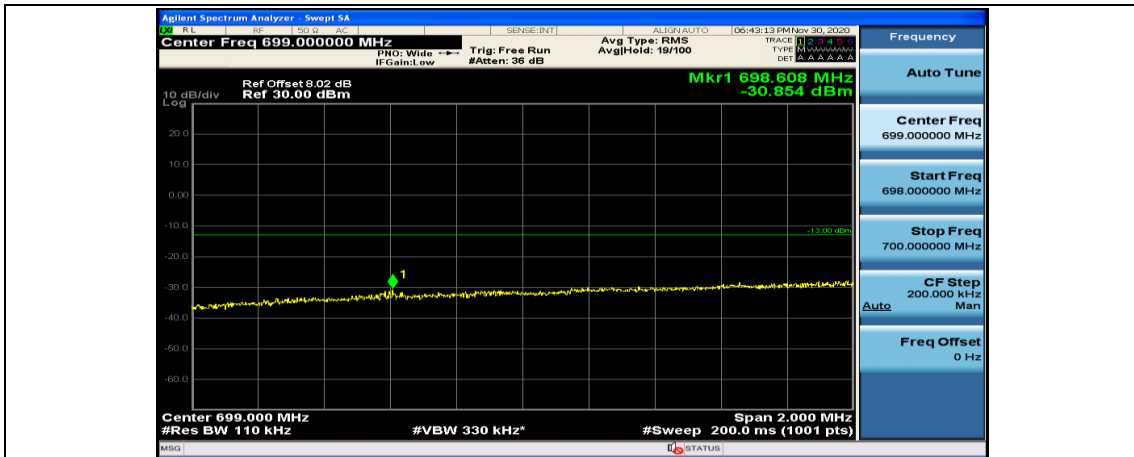

Channel Bandwidth: 10 MHz_HCH_QPSK_1RB#49

Channel Bandwidth: 10 MHz_HCH_QPSK_25RB#0

Channel Bandwidth: 10 MHz_HCH_QPSK_25RB#12

Channel Bandwidth: 10 MHz_HCH_QPSK_25RB#25

Channel Bandwidth: 10 MHz_HCH_QPSK_50RB#0

Channel Bandwidth: 10 MHz_LCH_16QAM_1RB#0

Channel Bandwidth: 10 MHz_LCH_16QAM_1RB#24

Channel Bandwidth: 10 MHz_LCH_16QAM_25RB#25

Channel Bandwidth: 10 MHz_LCH_16QAM_50RB#0

Appendix E: Conducted Spurious Emission

Test Graphs

Channel Bandwidth: 1.4 MHz

Channel Bandwidth: 3 MHz