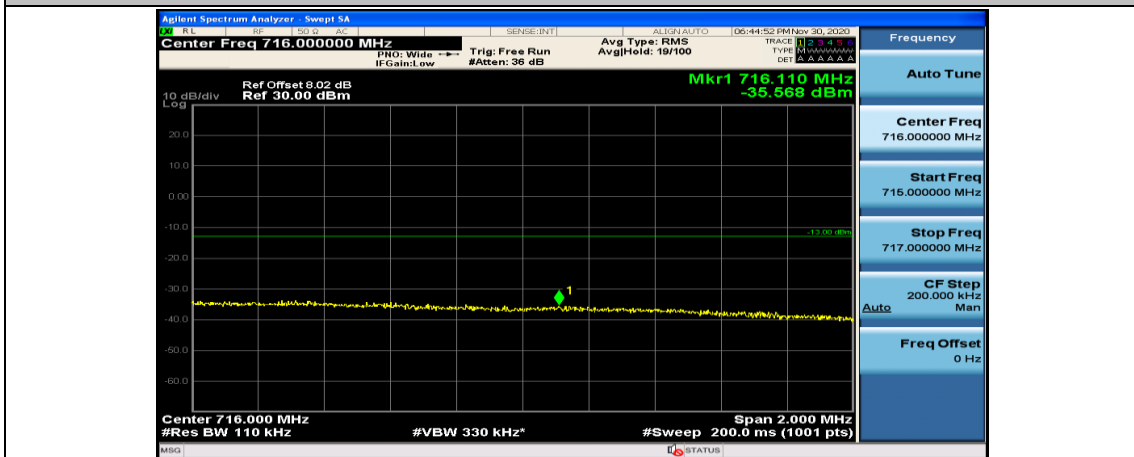

Channel Bandwidth: 10 MHz_LCH_16QAM_1RB#0

Channel Bandwidth: 10 MHz_LCH_16QAM_1RB#24

Channel Bandwidth: 10 MHz_LCH_16QAM_25RB#25

Channel Bandwidth: 10 MHz_LCH_16QAM_50RB#0

Appendix E: Conducted Spurious Emission

Test Graphs

Channel Bandwidth: 1.4 MHz

Channel Bandwidth: 3 MHz