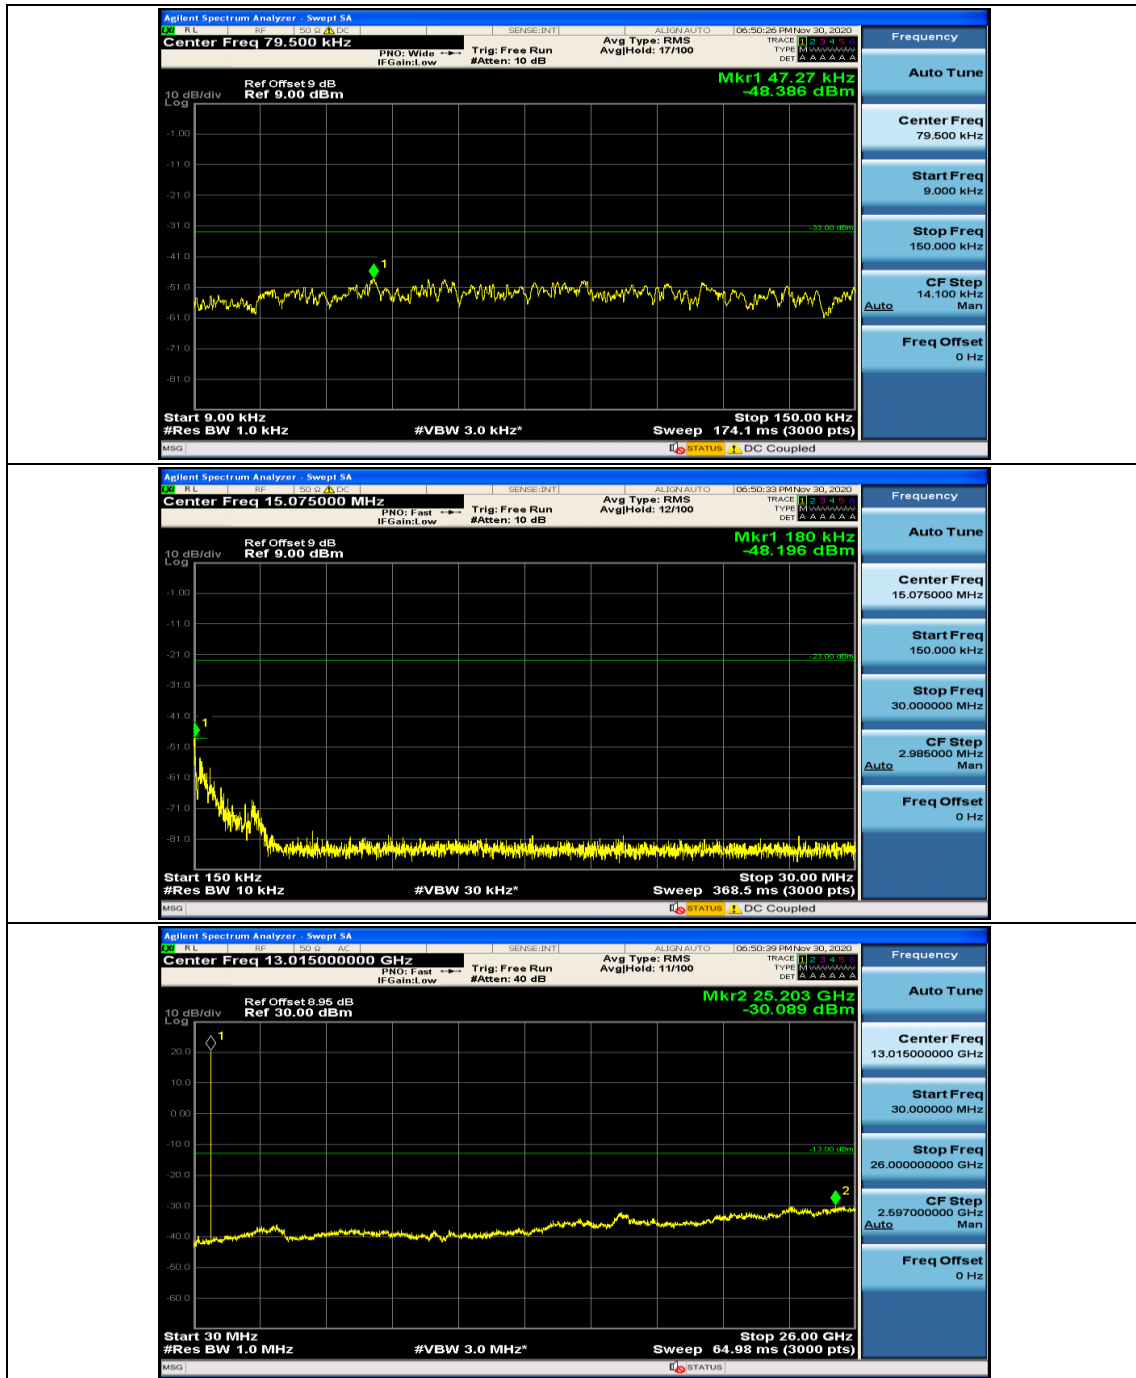

Channel Bandwidth: 10 MHz

Channel Bandwidth: 10 MHz_LCH_QPSK_25RB#12

Channel Bandwidth: 10 MHz_LCH_QPSK_25RB#25

Channel Bandwidth: 10 MHz_LCH_QPSK_50RB#0

Channel Bandwidth: 10 MHz_HCH_QPSK_1RB#0

Channel Bandwidth: 10 MHz_HCH_QPSK_1RB#24

Channel Bandwidth: 10 MHz_LCH_16QAM_1RB#0

Channel Bandwidth: 10 MHz_LCH_16QAM_1RB#24

Channel Bandwidth: 10 MHz_LCH_16QAM_25RB#25

Channel Bandwidth: 10 MHz_LCH_16QAM_50RB#0

Appendix E: Conducted Spurious Emission

Test Graphs

Channel Bandwidth: 1.4 MHz

Channel Bandwidth: 3 MHz