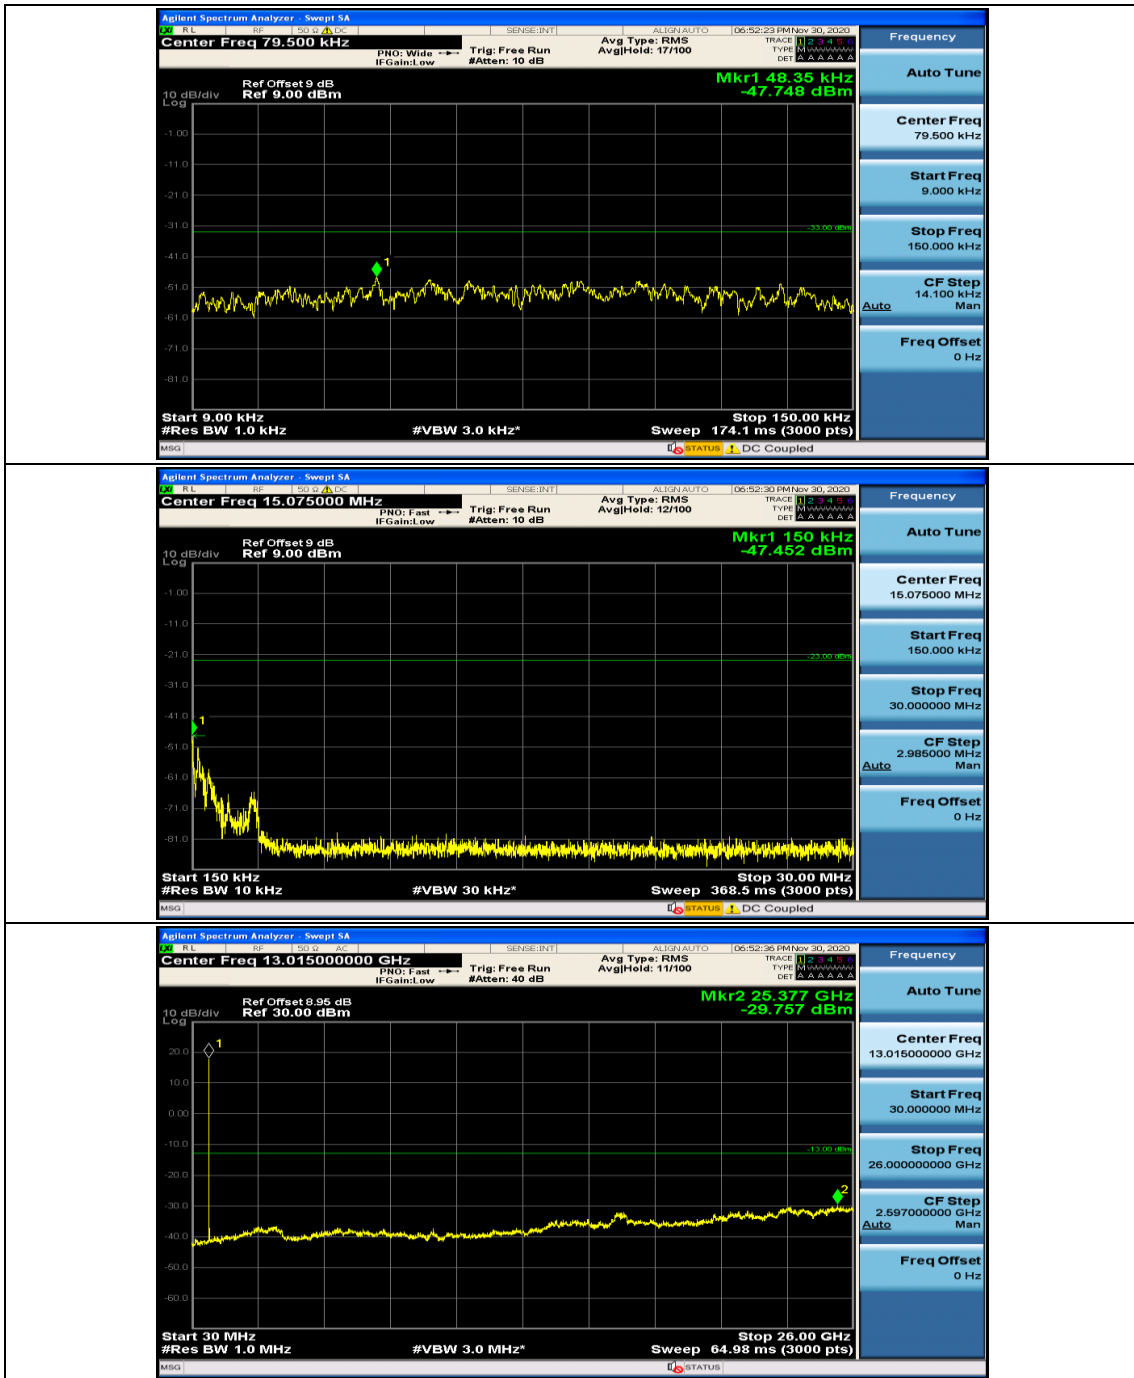

Channel Bandwidth: 10 MHz

Channel Bandwidth: 10 MHz_LCH_QPSK_25RB#12

Channel Bandwidth: 10 MHz_LCH_QPSK_25RB#25

Channel Bandwidth: 10 MHz_LCH_QPSK_50RB#0

Channel Bandwidth: 10 MHz_HCH_QPSK_1RB#0

Channel Bandwidth: 10 MHz_HCH_QPSK_1RB#24

Channel Bandwidth: 10 MHz_LCH_16QAM_1RB#0

Channel Bandwidth: 10 MHz_LCH_16QAM_1RB#24

Channel Bandwidth: 10 MHz_LCH_16QAM_25RB#25

Channel Bandwidth: 10 MHz_LCH_16QAM_50RB#0

Appendix E: Conducted Spurious Emission

Test Graphs

Channel Bandwidth: 1.4 MHz

Channel Bandwidth: 3 MHz