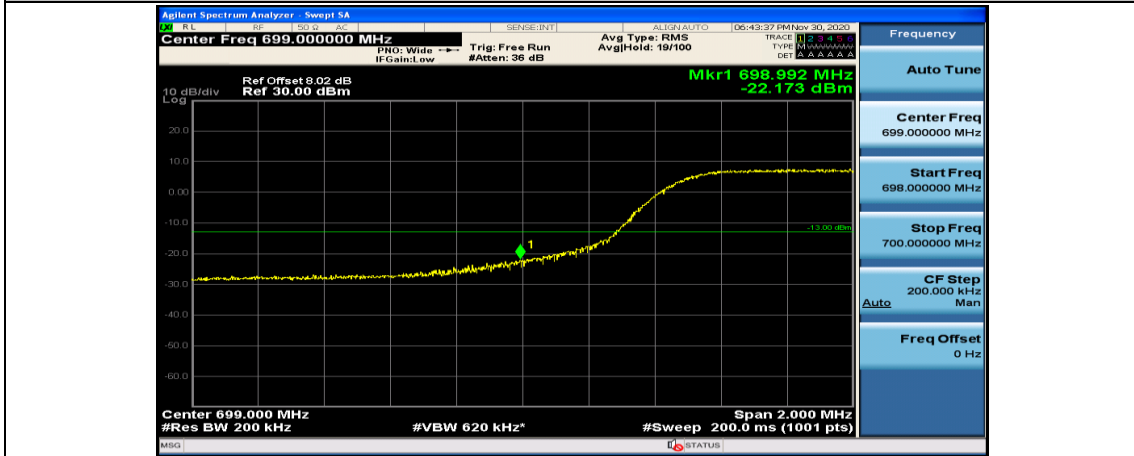

Channel Bandwidth: 10 MHz_LCH_16QAM_1RB#0

Channel Bandwidth: 10 MHz_LCH_16QAM_1RB#24

Channel Bandwidth: 10 MHz_LCH_16QAM_25RB#25

Channel Bandwidth: 10 MHz_LCH_16QAM_50RB#0

Appendix E: Conducted Spurious Emission

Test Graphs

Channel Bandwidth: 1.4 MHz

Channel Bandwidth: 3 MHz