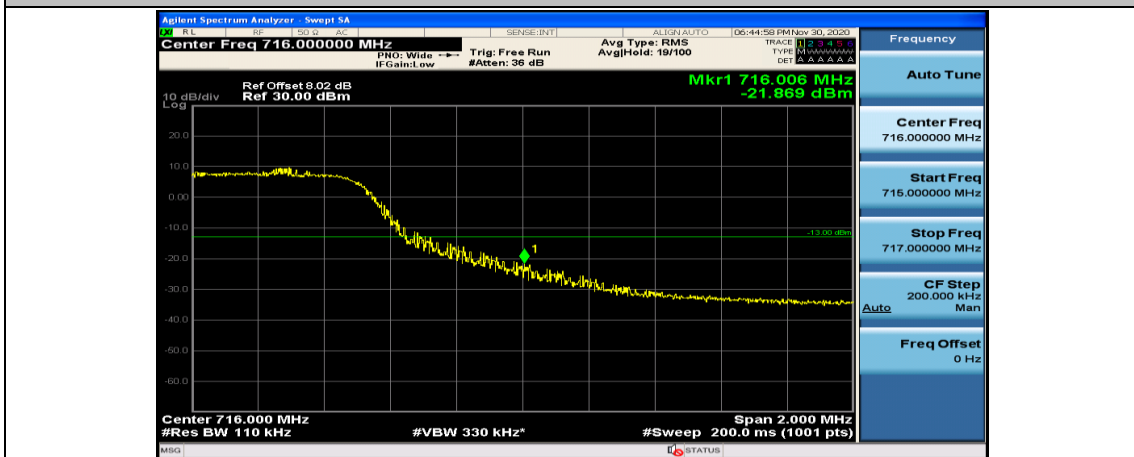

Channel Bandwidth: 10 MHz_LCH_16QAM_1RB#0

Channel Bandwidth: 10 MHz_LCH_16QAM_1RB#24

Channel Bandwidth: 10 MHz_LCH_16QAM_25RB#25

Channel Bandwidth: 10 MHz_LCH_16QAM_50RB#0

Appendix E: Conducted Spurious Emission

Test Graphs

Channel Bandwidth: 1.4 MHz

Channel Bandwidth: 3 MHz