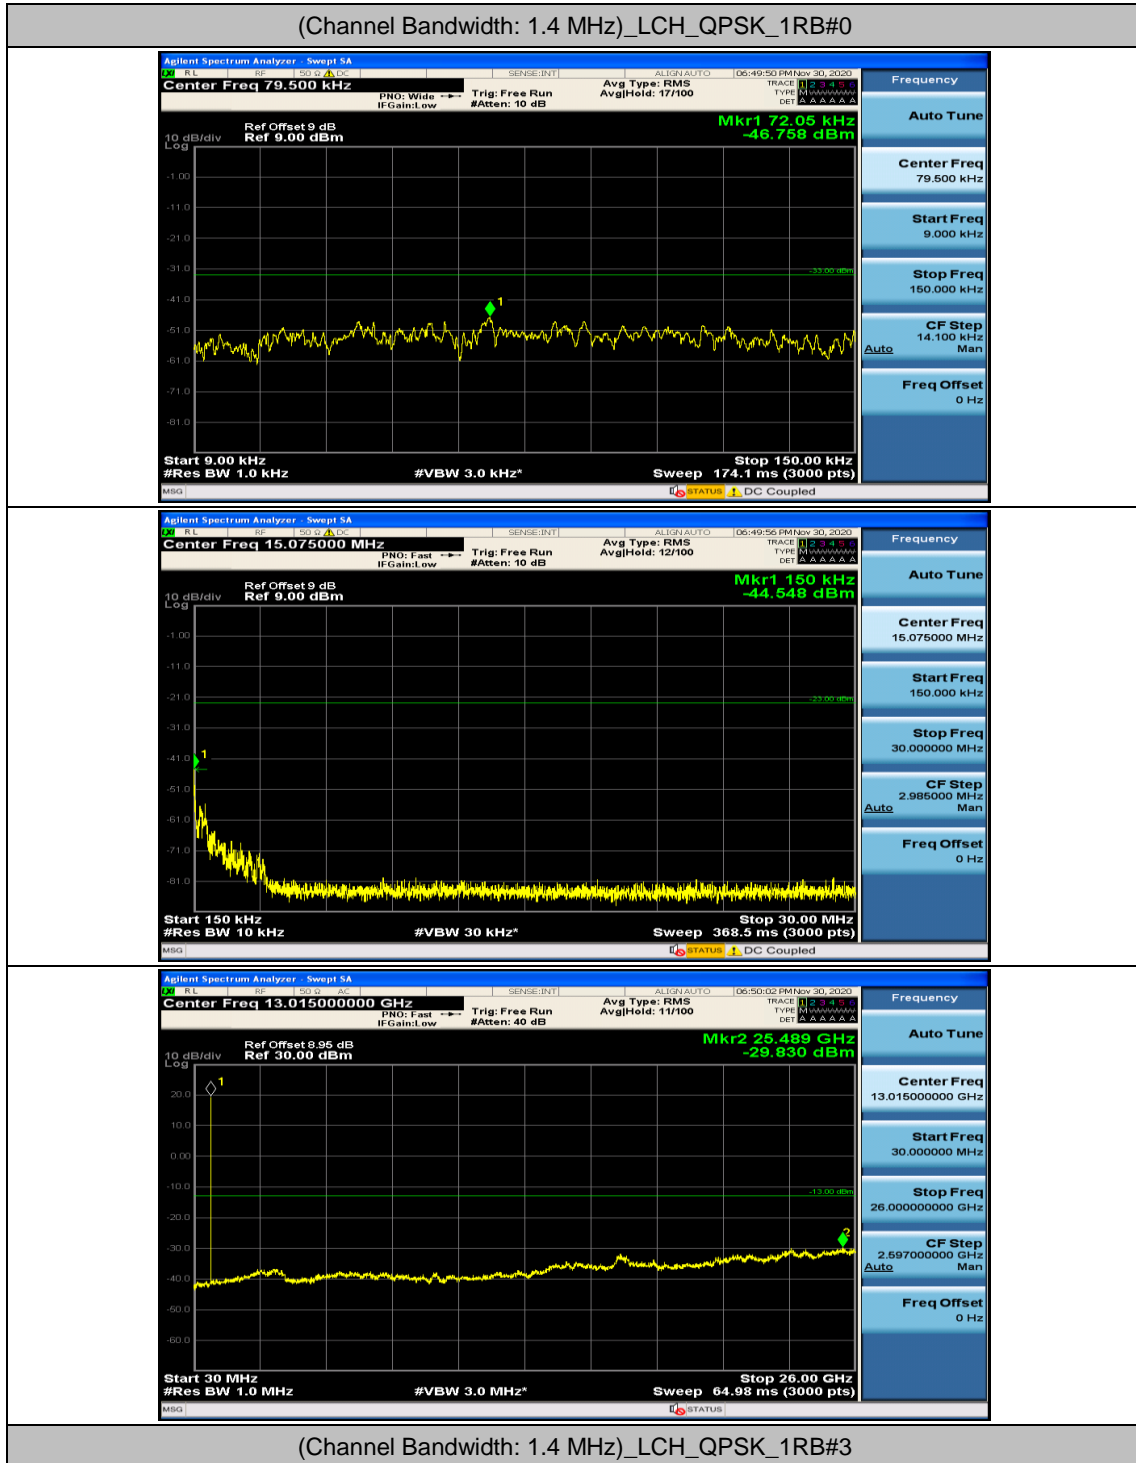

Channel Bandwidth: 10 MHz_LCH_16QAM_1RB#0

Channel Bandwidth: 10 MHz_LCH_16QAM_1RB#24

Channel Bandwidth: 10 MHz_LCH_16QAM_25RB#25

Channel Bandwidth: 10 MHz_LCH_16QAM_50RB#0

Appendix E: Conducted Spurious Emission

Test Graphs

Channel Bandwidth: 1.4 MHz

Channel Bandwidth: 3 MHz