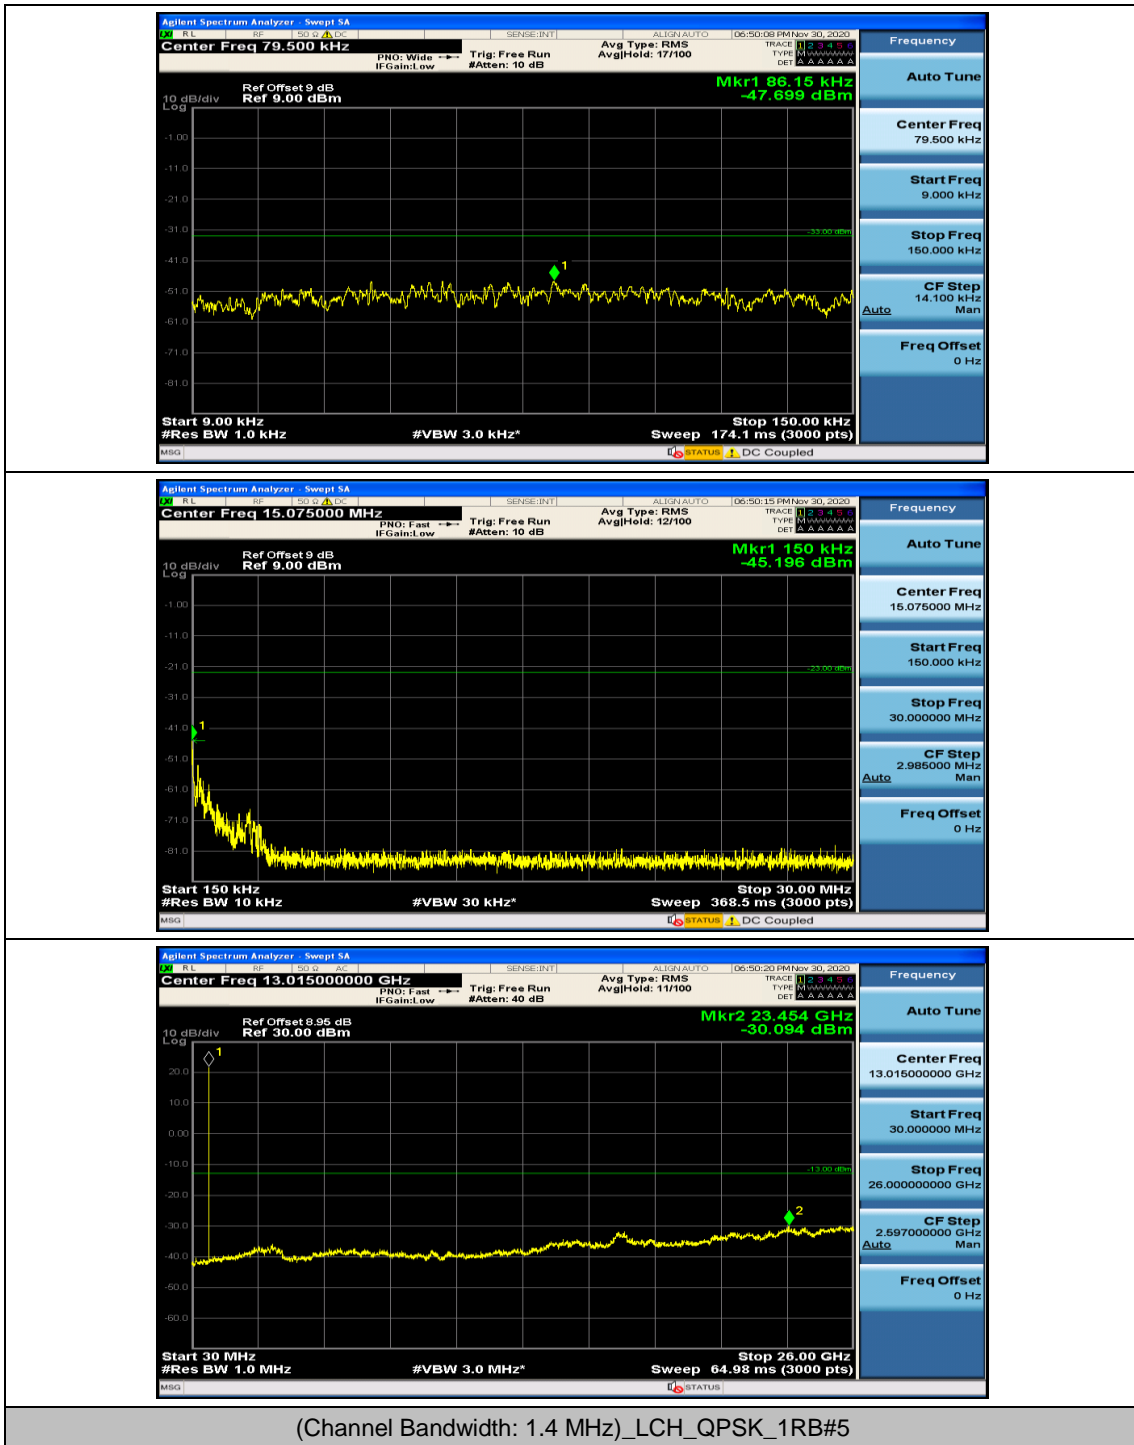

Channel Bandwidth: 10 MHz_HCH_QPSK_1RB#49

Channel Bandwidth: 10 MHz_HCH_QPSK_25RB#0

Channel Bandwidth: 10 MHz_HCH_QPSK_25RB#12

Channel Bandwidth: 10 MHz_HCH_QPSK_25RB#25

Channel Bandwidth: 10 MHz_HCH_QPSK_50RB#0

Channel Bandwidth: 10 MHz_LCH_16QAM_1RB#0

Channel Bandwidth: 10 MHz_LCH_16QAM_1RB#24

Channel Bandwidth: 10 MHz_LCH_16QAM_25RB#25

Channel Bandwidth: 10 MHz_LCH_16QAM_50RB#0

Appendix E: Conducted Spurious Emission

Test Graphs

Channel Bandwidth: 1.4 MHz

Channel Bandwidth: 3 MHz