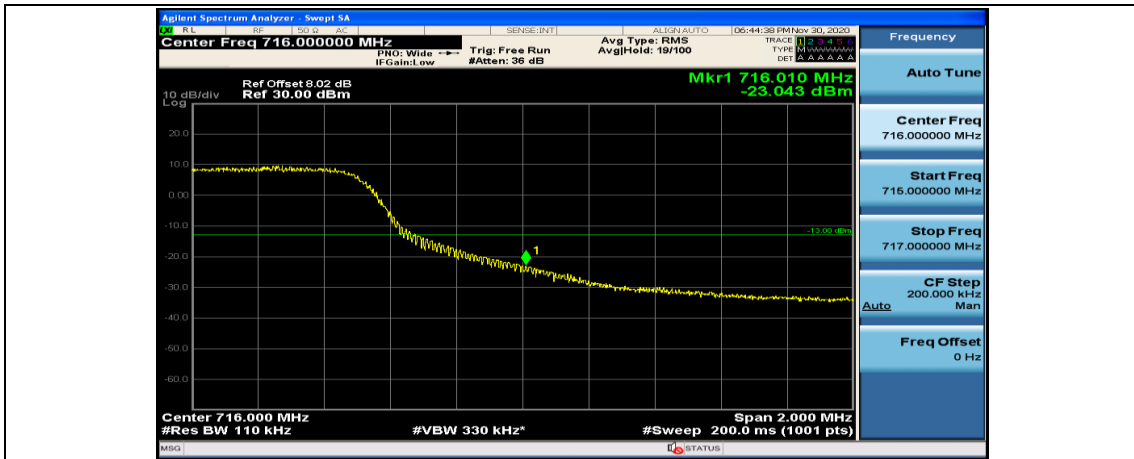

Channel Bandwidth: 10 MHz_HCH_QPSK_1RB#49

Channel Bandwidth: 10 MHz_HCH_QPSK_25RB#0

Channel Bandwidth: 10 MHz_HCH_QPSK_25RB#12

Channel Bandwidth: 10 MHz_HCH_QPSK_25RB#25

Channel Bandwidth: 10 MHz_HCH_QPSK_50RB#0

Channel Bandwidth: 10 MHz_LCH_16QAM_1RB#0

Channel Bandwidth: 10 MHz_LCH_16QAM_1RB#24

Channel Bandwidth: 10 MHz_LCH_16QAM_25RB#25

Channel Bandwidth: 10 MHz_LCH_16QAM_50RB#0

Appendix E: Conducted Spurious Emission

Test Graphs

Channel Bandwidth: 1.4 MHz

Channel Bandwidth: 3 MHz