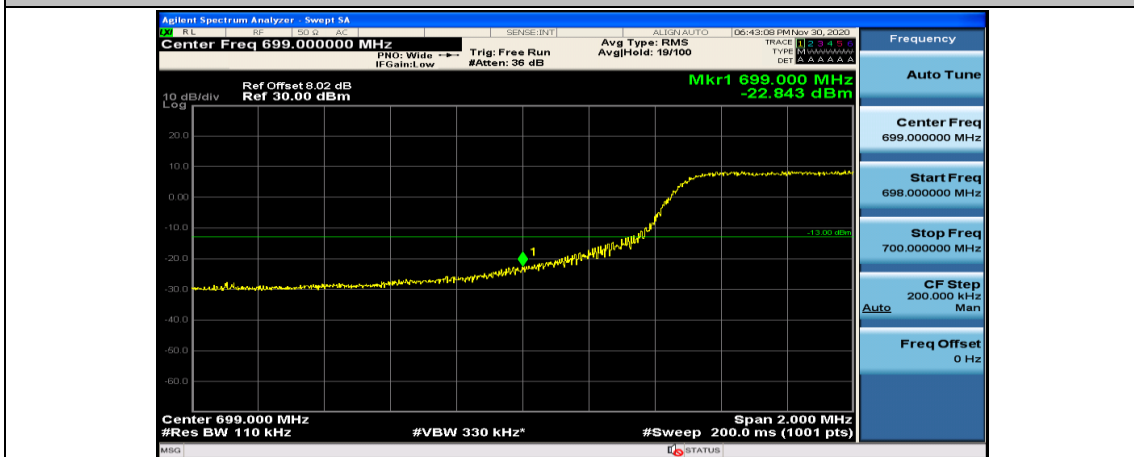

Channel Bandwidth: 10 MHz_HCH_QPSK_1RB#49

Channel Bandwidth: 10 MHz_HCH_QPSK_25RB#0

Channel Bandwidth: 10 MHz_HCH_QPSK_25RB#12

Channel Bandwidth: 10 MHz_HCH_QPSK_25RB#25

Channel Bandwidth: 10 MHz_HCH_QPSK_50RB#0

Channel Bandwidth: 10 MHz_LCH_16QAM_1RB#0

Channel Bandwidth: 10 MHz_LCH_16QAM_1RB#24

Channel Bandwidth: 10 MHz_LCH_16QAM_25RB#25

Channel Bandwidth: 10 MHz_LCH_16QAM_50RB#0

Appendix E: Conducted Spurious Emission

Test Graphs

Channel Bandwidth: 1.4 MHz

Channel Bandwidth: 3 MHz