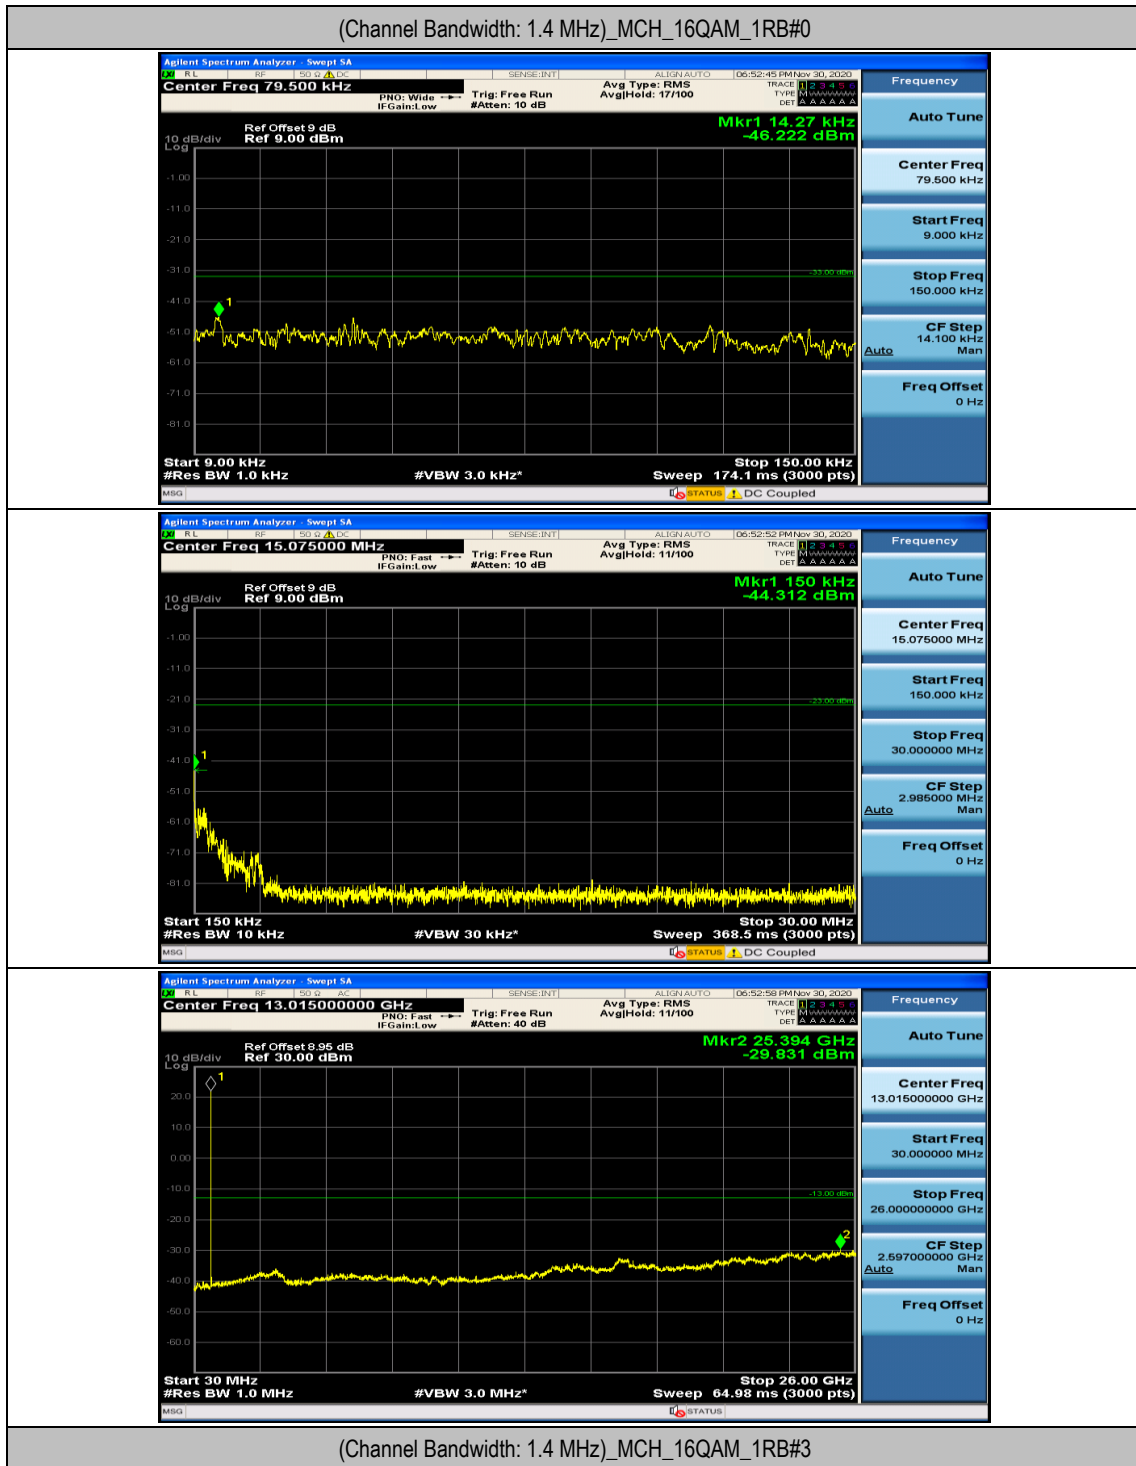

Channel Bandwidth: 10 MHz

Channel Bandwidth: 10 MHz_LCH_QPSK_25RB#12

Channel Bandwidth: 10 MHz_LCH_QPSK_25RB#25

Channel Bandwidth: 10 MHz_LCH_QPSK_50RB#0

Channel Bandwidth: 10 MHz_HCH_QPSK_1RB#0

Channel Bandwidth: 10 MHz_HCH_QPSK_1RB#24

Channel Bandwidth: 10 MHz_LCH_16QAM_1RB#0

Channel Bandwidth: 10 MHz_LCH_16QAM_1RB#24

Channel Bandwidth: 10 MHz_LCH_16QAM_25RB#25

Channel Bandwidth: 10 MHz_LCH_16QAM_50RB#0

Appendix E: Conducted Spurious Emission

Test Graphs

Channel Bandwidth: 1.4 MHz

Channel Bandwidth: 3 MHz