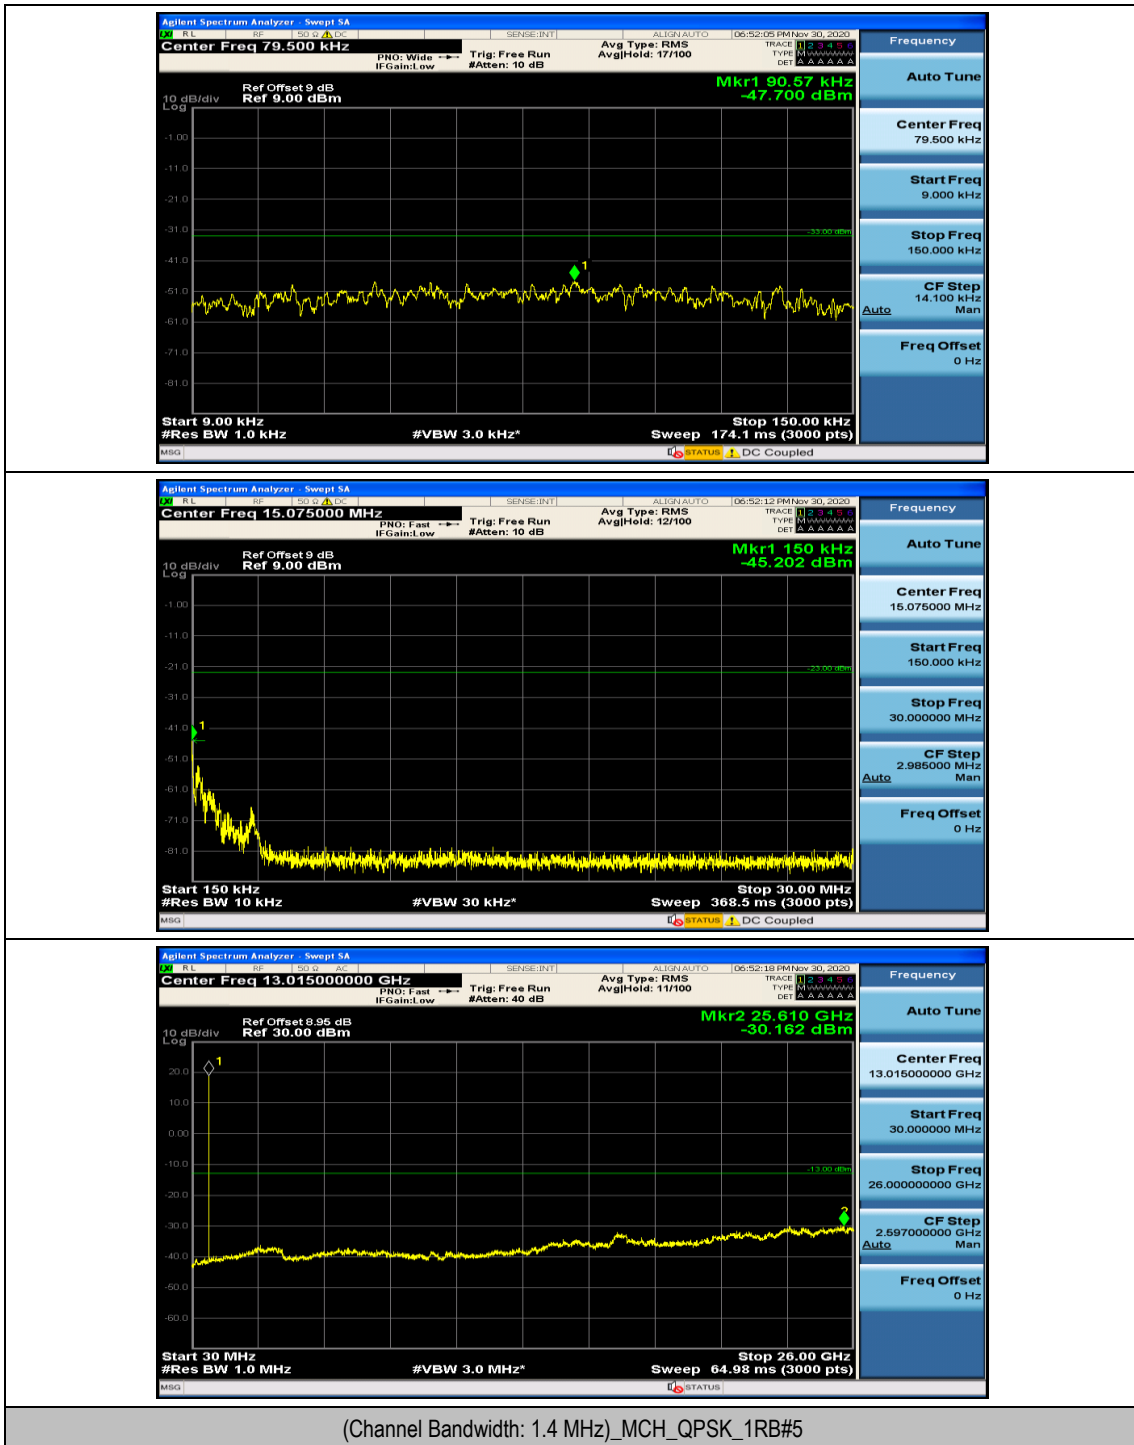

Channel Bandwidth: 10 MHz

Channel Bandwidth: 10 MHz_LCH_QPSK_25RB#12

Channel Bandwidth: 10 MHz_LCH_QPSK_25RB#25

Channel Bandwidth: 10 MHz_LCH_QPSK_50RB#0

Channel Bandwidth: 10 MHz_HCH_QPSK_1RB#0

Channel Bandwidth: 10 MHz_HCH_QPSK_1RB#24

Channel Bandwidth: 10 MHz_HCH_QPSK_1RB#49

Channel Bandwidth: 10 MHz_HCH_QPSK_25RB#0

Channel Bandwidth: 10 MHz_HCH_QPSK_25RB#12

Channel Bandwidth: 10 MHz_HCH_QPSK_25RB#25

Channel Bandwidth: 10 MHz_HCH_QPSK_50RB#0

Channel Bandwidth: 10 MHz_LCH_16QAM_1RB#0

Channel Bandwidth: 10 MHz_LCH_16QAM_1RB#24

Channel Bandwidth: 10 MHz_LCH_16QAM_25RB#25

Channel Bandwidth: 10 MHz_LCH_16QAM_50RB#0

Appendix E: Conducted Spurious Emission

Test Graphs

Channel Bandwidth: 1.4 MHz

Channel Bandwidth: 3 MHz