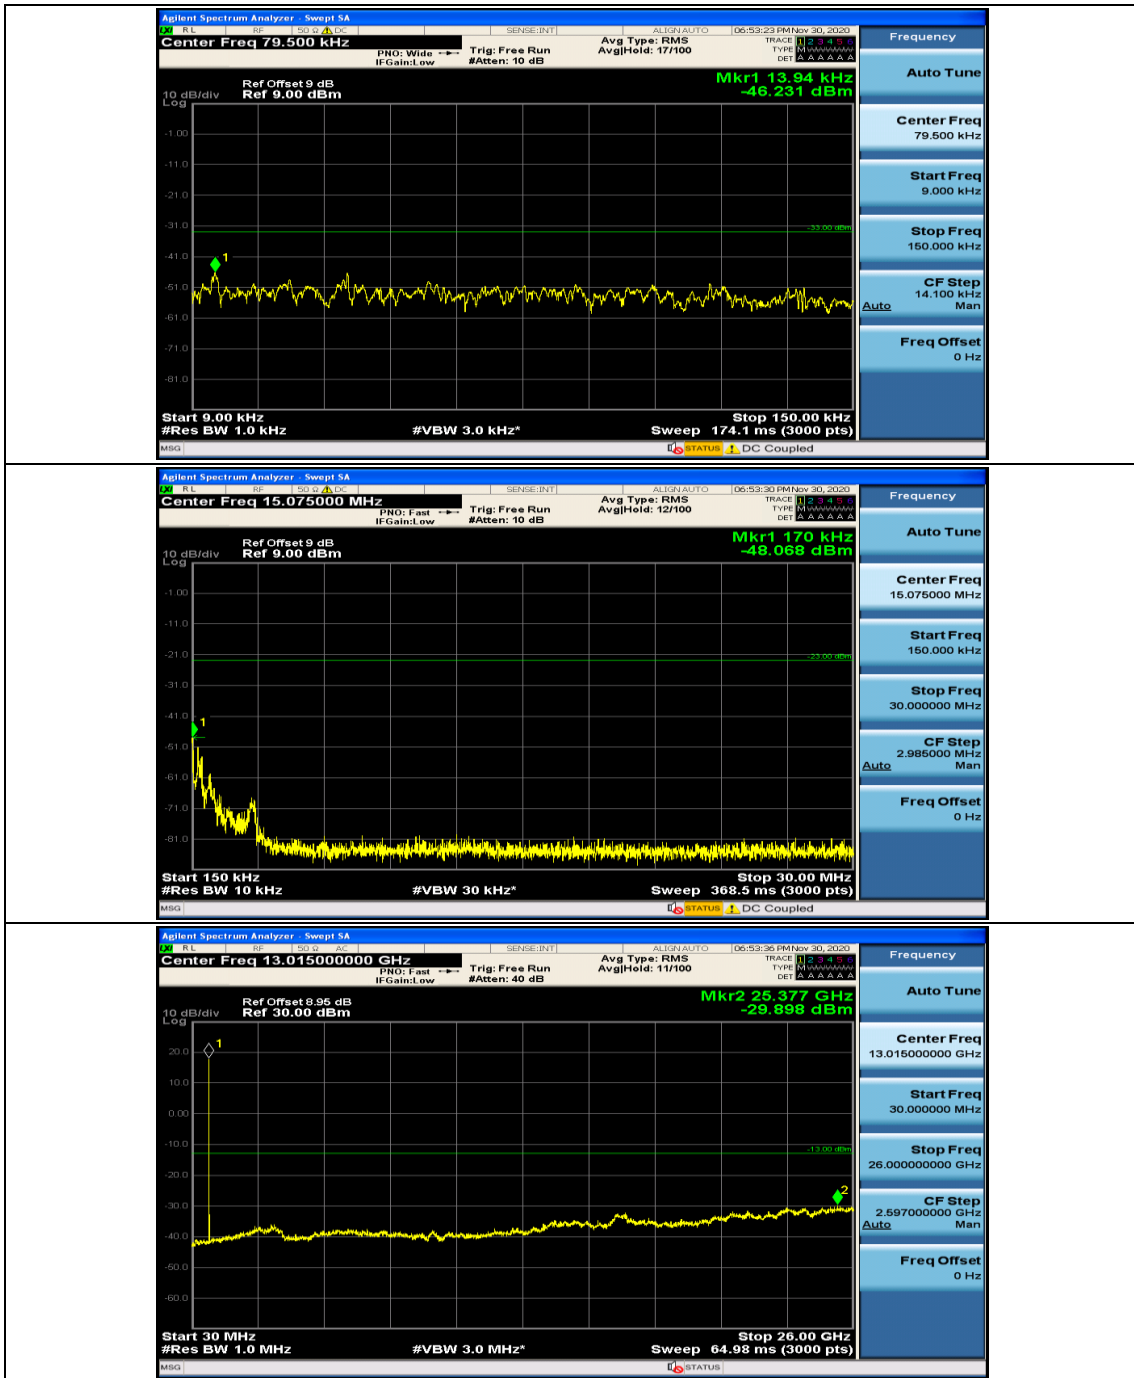

Channel Bandwidth: 10 MHz

Channel Bandwidth: 10 MHz_LCH_QPSK_25RB#12

Channel Bandwidth: 10 MHz_LCH_QPSK_25RB#25

Channel Bandwidth: 10 MHz_LCH_QPSK_50RB#0

Channel Bandwidth: 10 MHz_HCH_QPSK_1RB#0

Channel Bandwidth: 10 MHz_HCH_QPSK_1RB#24

Channel Bandwidth: 10 MHz_LCH_16QAM_1RB#0

Channel Bandwidth: 10 MHz_LCH_16QAM_1RB#24

Channel Bandwidth: 10 MHz_LCH_16QAM_25RB#25

Channel Bandwidth: 10 MHz_LCH_16QAM_50RB#0

Appendix E: Conducted Spurious Emission

Test Graphs

Channel Bandwidth: 1.4 MHz

Channel Bandwidth: 3 MHz