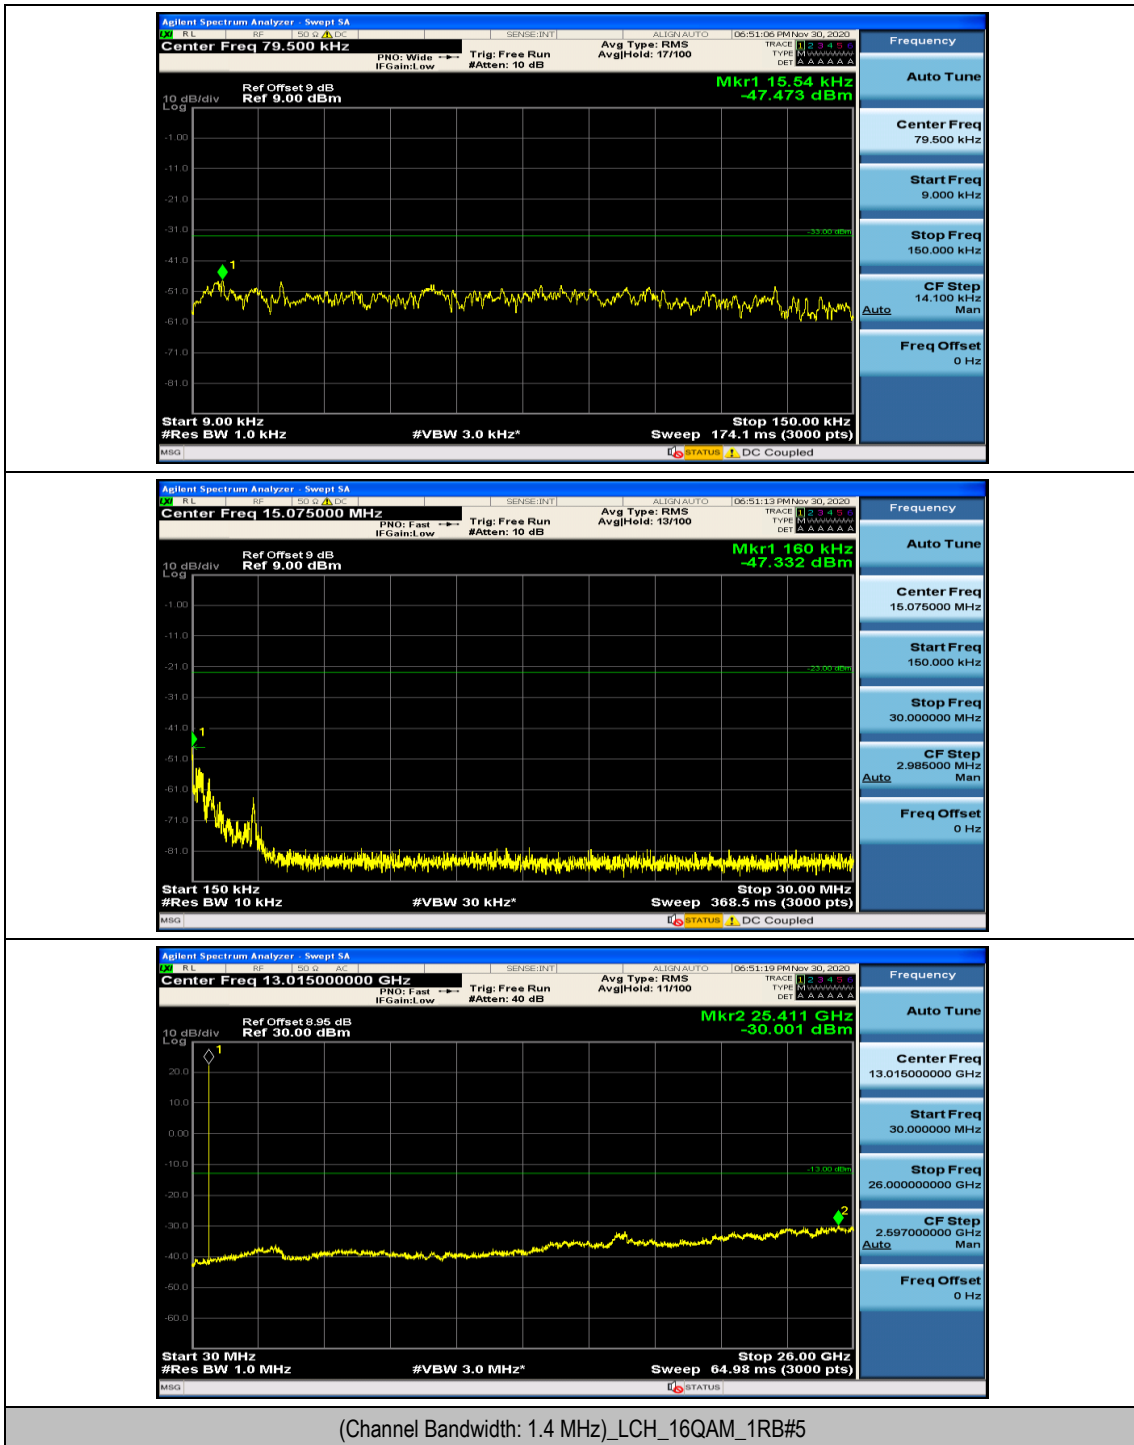

Channel Bandwidth: 10 MHz

Channel Bandwidth: 10 MHz_LCH_QPSK_25RB#12

Channel Bandwidth: 10 MHz_LCH_QPSK_25RB#25

Channel Bandwidth: 10 MHz_LCH_QPSK_50RB#0

Channel Bandwidth: 10 MHz_HCH_QPSK_1RB#0

Channel Bandwidth: 10 MHz_HCH_QPSK_1RB#24

Channel Bandwidth: 10 MHz_LCH_16QAM_1RB#0

Channel Bandwidth: 10 MHz_LCH_16QAM_1RB#24

Channel Bandwidth: 10 MHz_LCH_16QAM_25RB#25

Channel Bandwidth: 10 MHz_LCH_16QAM_50RB#0

Appendix E: Conducted Spurious Emission

Test Graphs

Channel Bandwidth: 1.4 MHz

Channel Bandwidth: 3 MHz