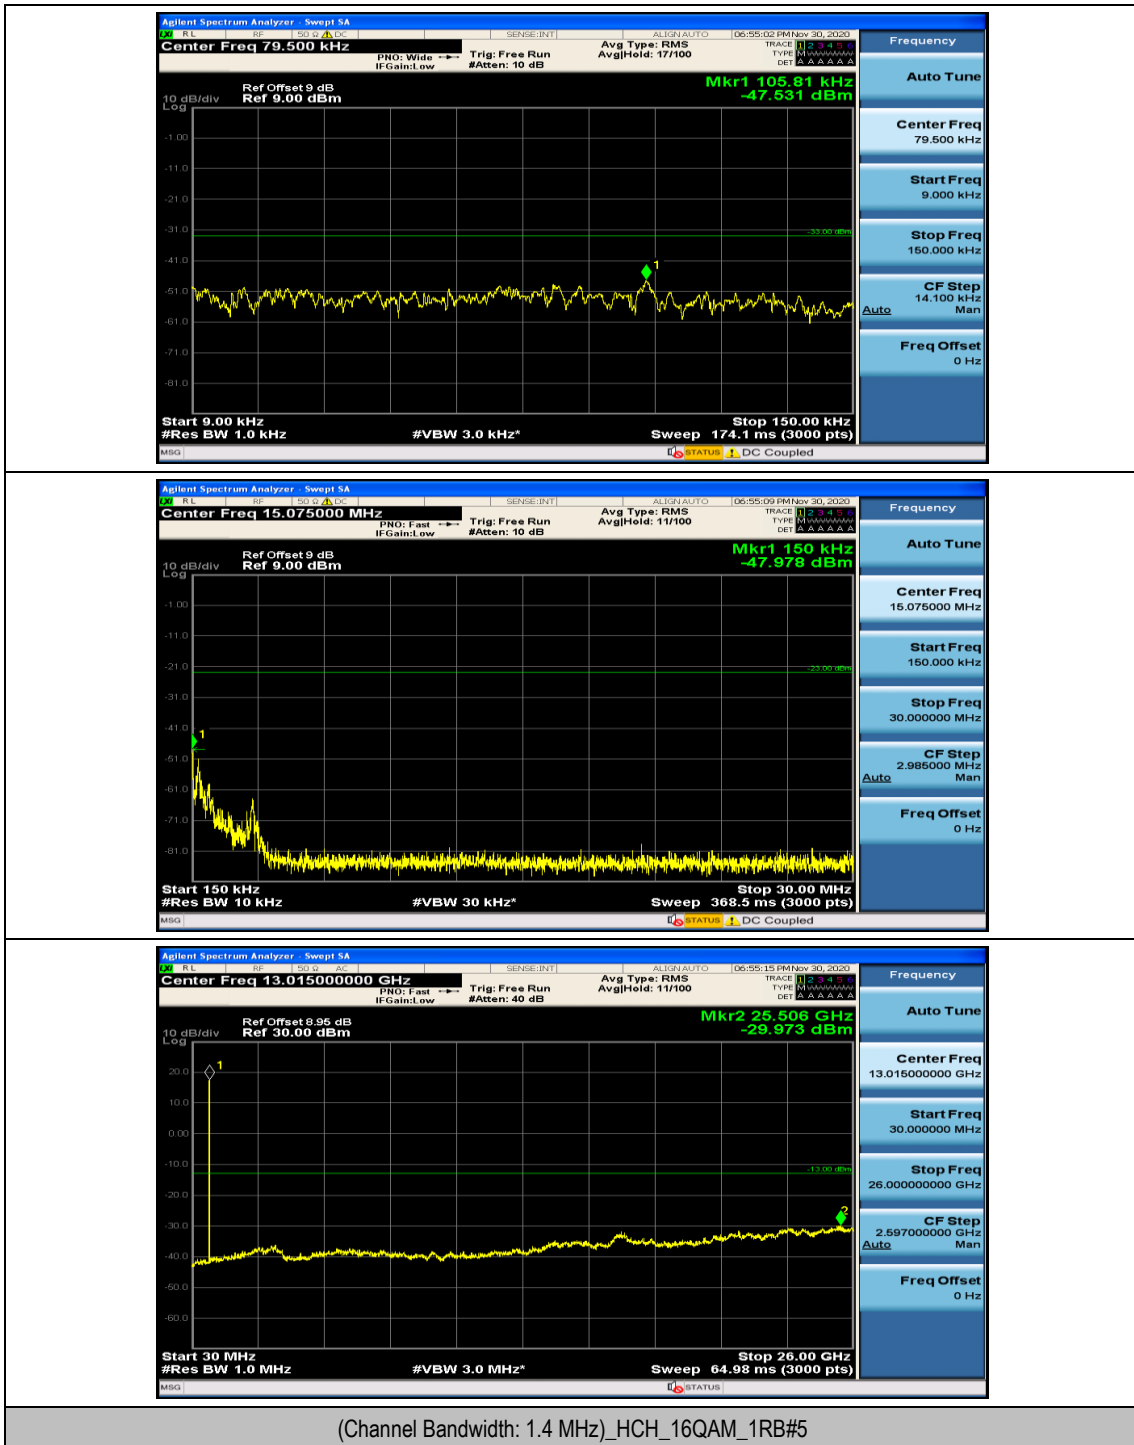

Channel Bandwidth: 10 MHz

Channel Bandwidth: 10 MHz_LCH_QPSK_25RB#12

Channel Bandwidth: 10 MHz_LCH_QPSK_25RB#25

Channel Bandwidth: 10 MHz_LCH_QPSK_50RB#0

Channel Bandwidth: 10 MHz_HCH_QPSK_1RB#0

Channel Bandwidth: 10 MHz_HCH_QPSK_1RB#24

Channel Bandwidth: 10 MHz_LCH_16QAM_1RB#0

Channel Bandwidth: 10 MHz_LCH_16QAM_1RB#24

Channel Bandwidth: 10 MHz_LCH_16QAM_25RB#25

Channel Bandwidth: 10 MHz_LCH_16QAM_50RB#0

Appendix E: Conducted Spurious Emission

Test Graphs

Channel Bandwidth: 1.4 MHz

Channel Bandwidth: 3 MHz