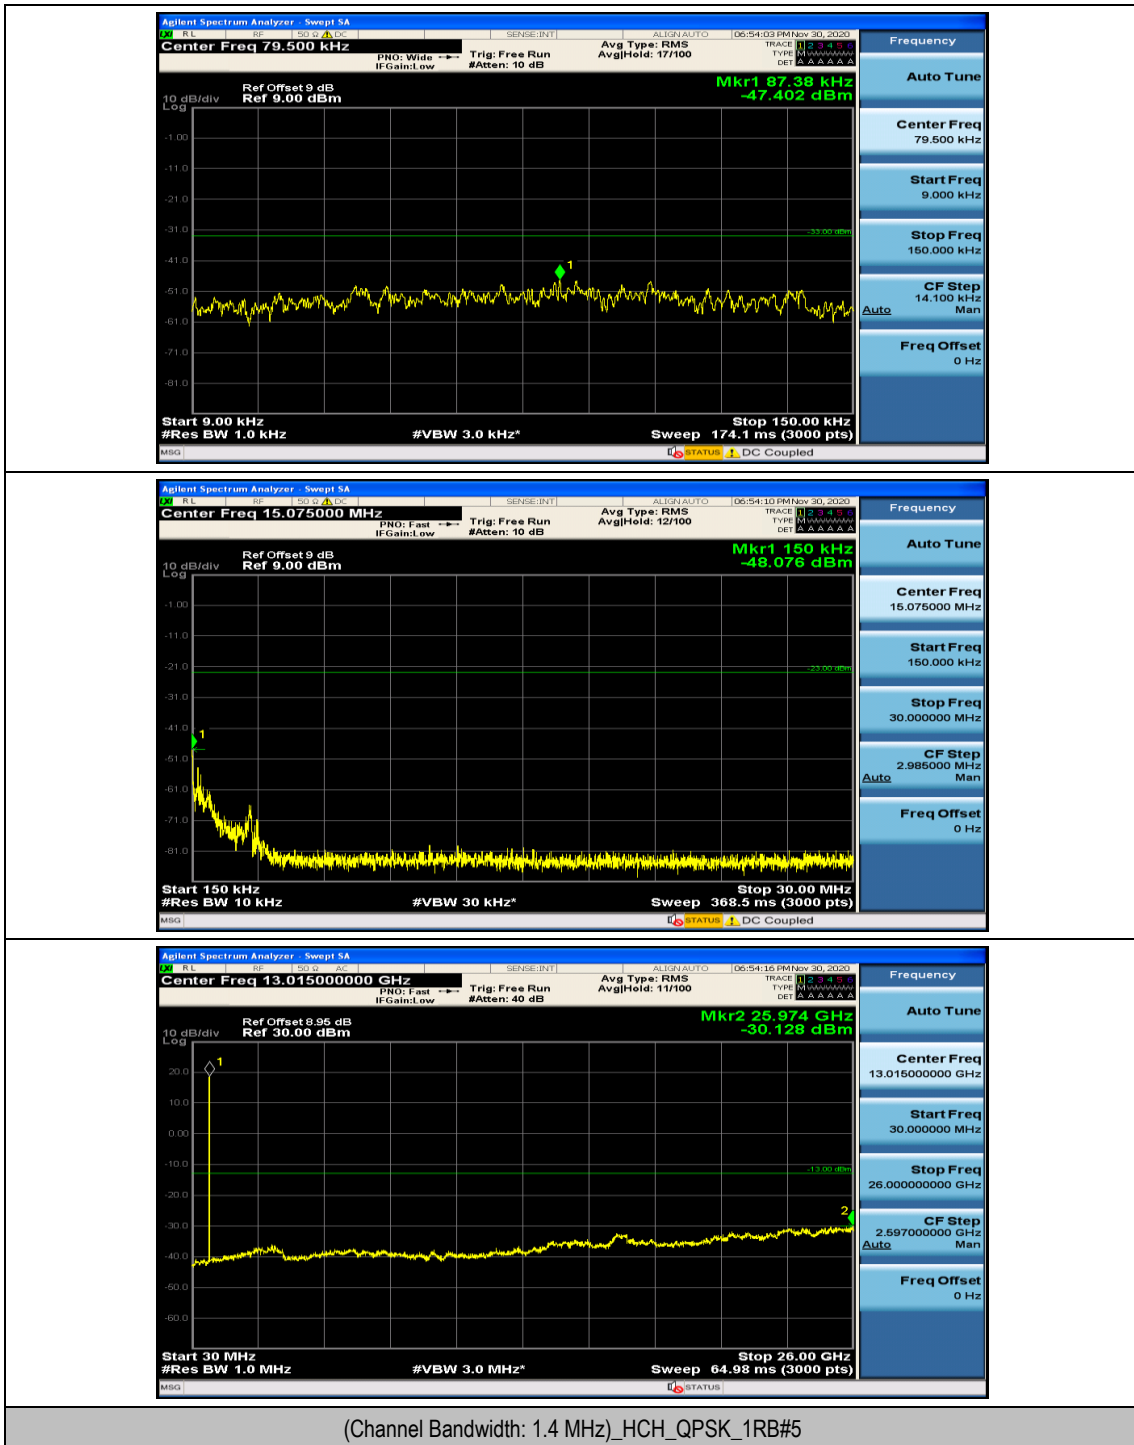

Channel Bandwidth: 10 MHz

Channel Bandwidth: 10 MHz_LCH_QPSK_25RB#12

Channel Bandwidth: 10 MHz_LCH_QPSK_25RB#25

Channel Bandwidth: 10 MHz_LCH_QPSK_50RB#0

Channel Bandwidth: 10 MHz_HCH_QPSK_1RB#0

Channel Bandwidth: 10 MHz_HCH_QPSK_1RB#24

Channel Bandwidth: 10 MHz_LCH_16QAM_1RB#0

Channel Bandwidth: 10 MHz_LCH_16QAM_1RB#24

Channel Bandwidth: 10 MHz_LCH_16QAM_25RB#25

Channel Bandwidth: 10 MHz_LCH_16QAM_50RB#0

Appendix E: Conducted Spurious Emission

Test Graphs

Channel Bandwidth: 1.4 MHz

Channel Bandwidth: 3 MHz