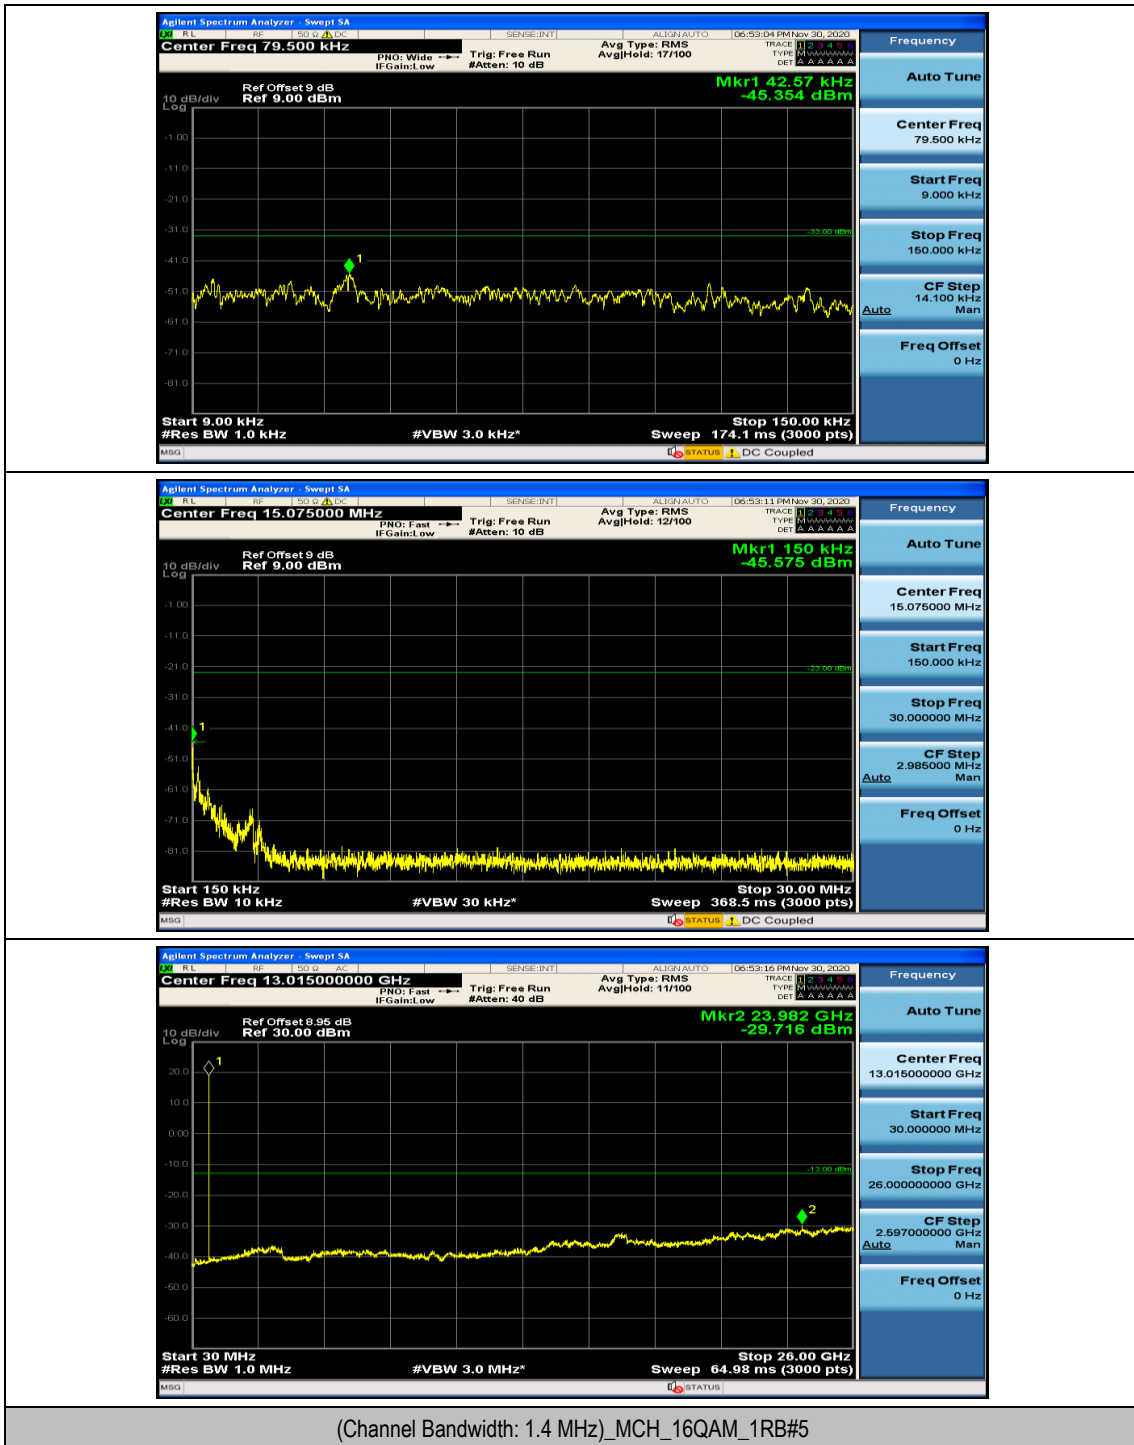

Channel Bandwidth: 10 MHz

Channel Bandwidth: 10 MHz_LCH_QPSK_25RB#12

Channel Bandwidth: 10 MHz_LCH_QPSK_25RB#25

Channel Bandwidth: 10 MHz_LCH_QPSK_50RB#0

Channel Bandwidth: 10 MHz_HCH_QPSK_1RB#0

Channel Bandwidth: 10 MHz_HCH_QPSK_1RB#24

Channel Bandwidth: 10 MHz_HCH_QPSK_1RB#49

Channel Bandwidth: 10 MHz_HCH_QPSK_25RB#0

Channel Bandwidth: 10 MHz_HCH_QPSK_25RB#12

Channel Bandwidth: 10 MHz_HCH_QPSK_25RB#25

Channel Bandwidth: 10 MHz_HCH_QPSK_50RB#0

Channel Bandwidth: 10 MHz_LCH_16QAM_1RB#0

Channel Bandwidth: 10 MHz_LCH_16QAM_1RB#24

Channel Bandwidth: 10 MHz_LCH_16QAM_25RB#25

Channel Bandwidth: 10 MHz_LCH_16QAM_50RB#0

Appendix E: Conducted Spurious Emission

Test Graphs

Channel Bandwidth: 1.4 MHz

Channel Bandwidth: 3 MHz