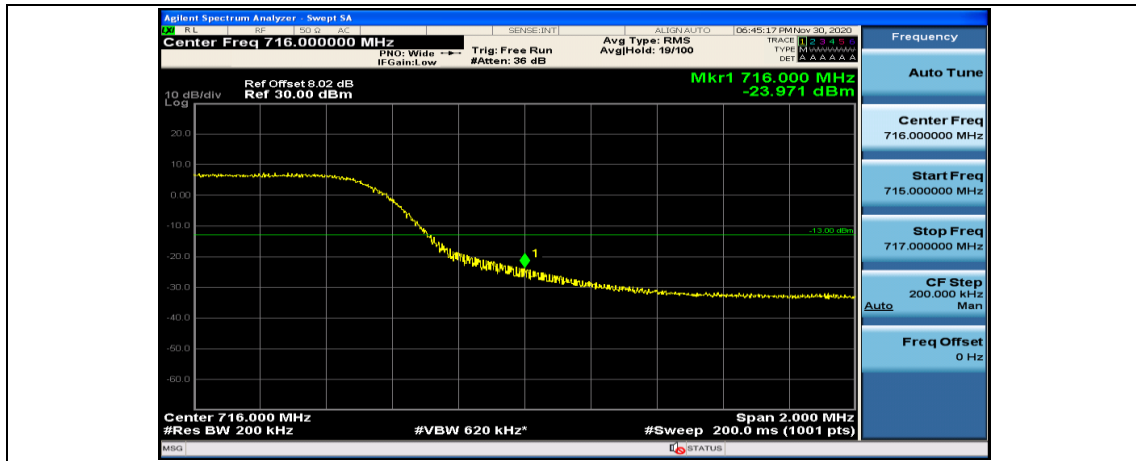

Channel Bandwidth: 10 MHz_LCH_16QAM_1RB#0

Channel Bandwidth: 10 MHz_LCH_16QAM_1RB#24

Channel Bandwidth: 10 MHz_LCH_16QAM_25RB#25

Channel Bandwidth: 10 MHz_LCH_16QAM_50RB#0

Appendix E: Conducted Spurious Emission

Test Graphs

Channel Bandwidth: 1.4 MHz

Channel Bandwidth: 3 MHz