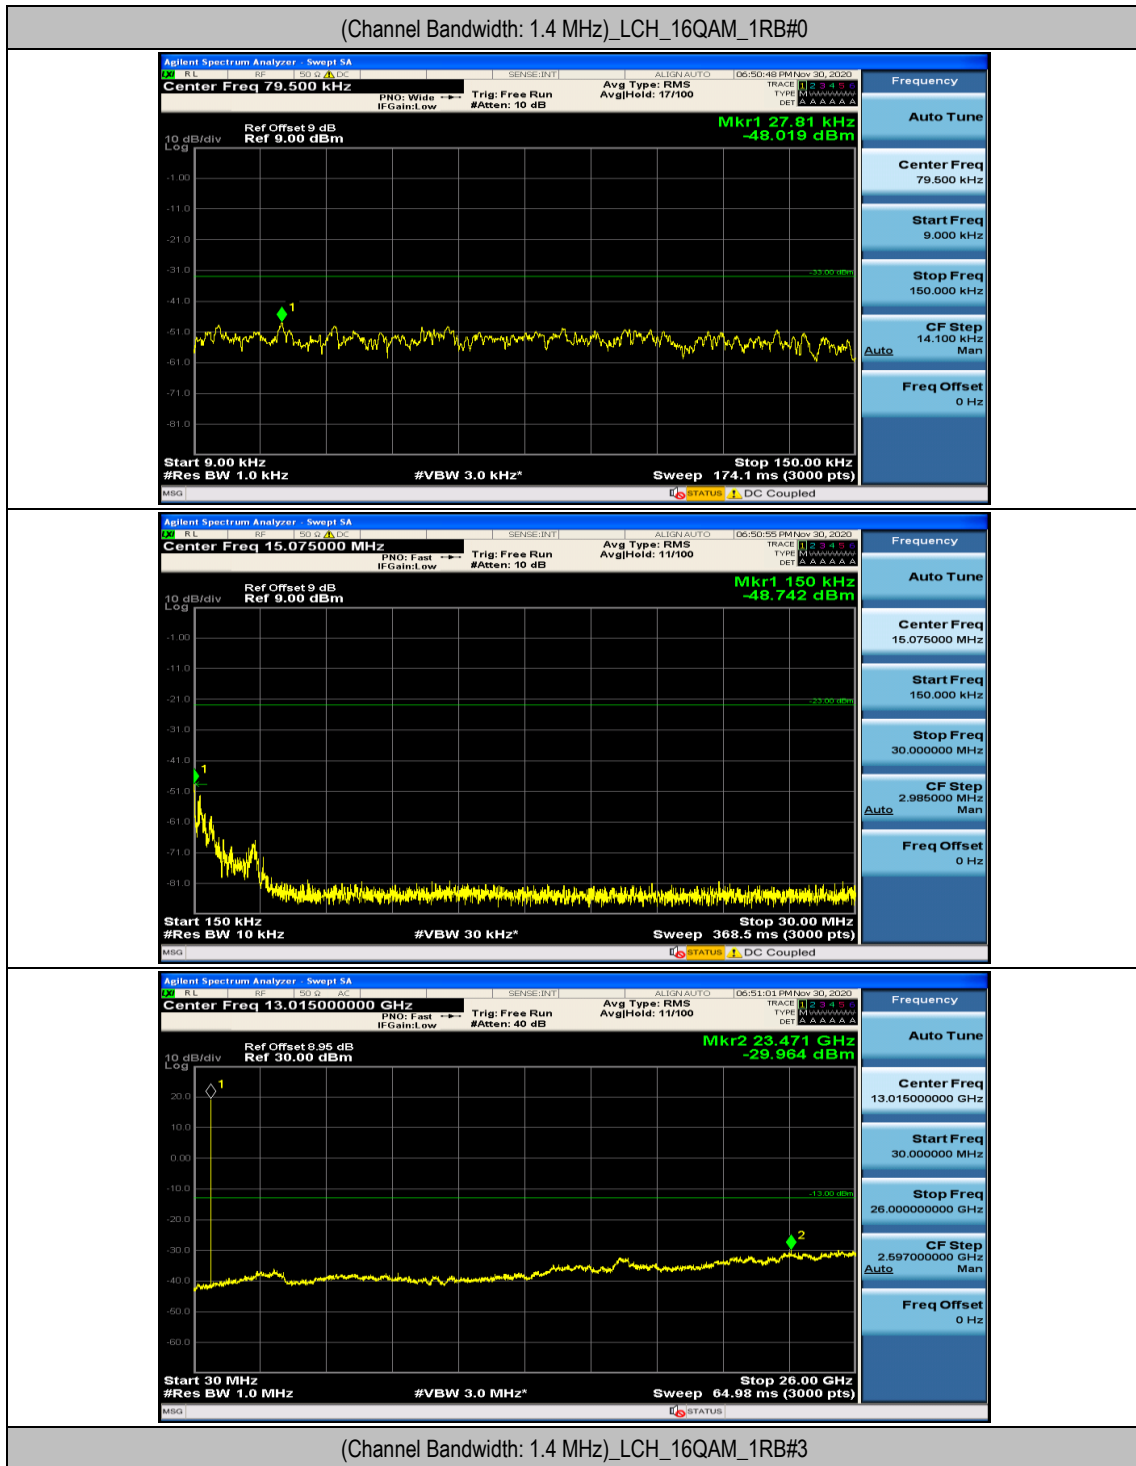

Channel Bandwidth: 10 MHz

Channel Bandwidth: 10 MHz_LCH_QPSK_25RB#12

Channel Bandwidth: 10 MHz_LCH_QPSK_25RB#25

Channel Bandwidth: 10 MHz_LCH_QPSK_50RB#0

Channel Bandwidth: 10 MHz_HCH_QPSK_1RB#0

Channel Bandwidth: 10 MHz_HCH_QPSK_1RB#24

Channel Bandwidth: 10 MHz_LCH_16QAM_1RB#0

Channel Bandwidth: 10 MHz_LCH_16QAM_1RB#24

Channel Bandwidth: 10 MHz_LCH_16QAM_25RB#25

Channel Bandwidth: 10 MHz_LCH_16QAM_50RB#0

Appendix E: Conducted Spurious Emission

Test Graphs

Channel Bandwidth: 1.4 MHz

Channel Bandwidth: 3 MHz