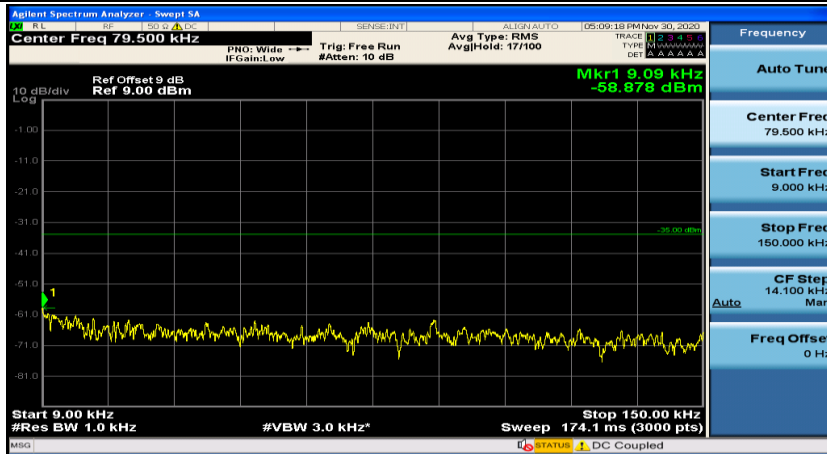

### Channel Bandwidth: 15 MHz

(Channel Bandwidth:15 MHz)\_MCH\_16QAM\_1RB#0

(Channel Bandwidth:15 MHz)\_MCH\_16QAM\_1RB#37