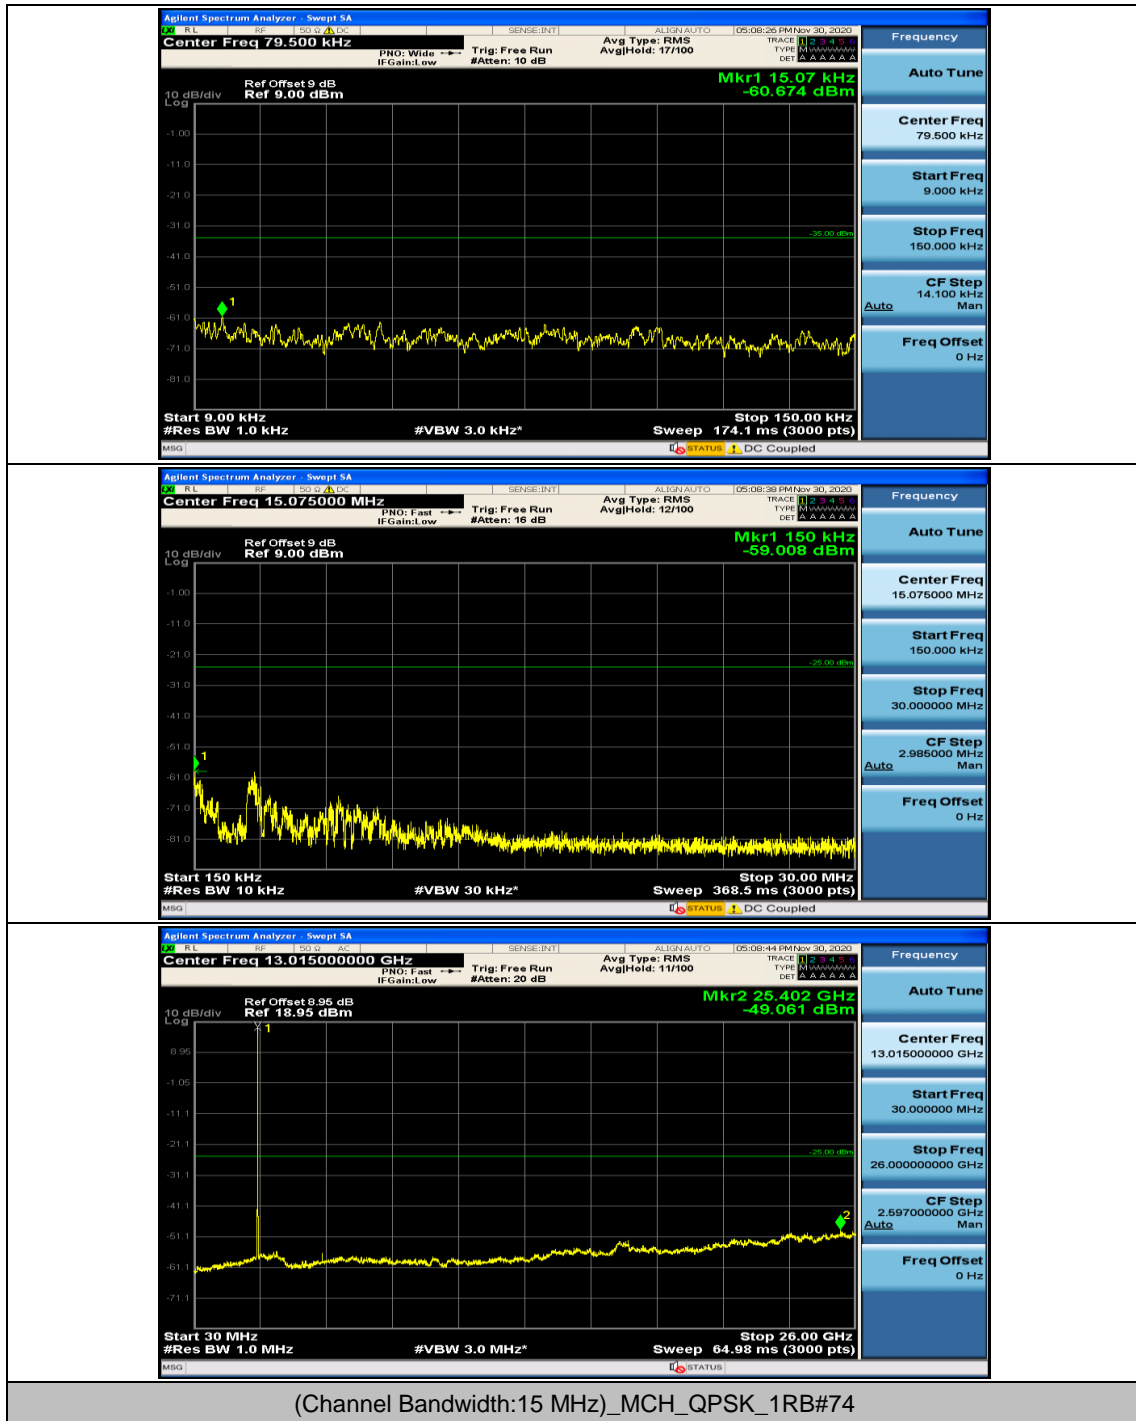

### Channel Bandwidth: 15 MHz

(Channel Bandwidth:15 MHz)\_MCH\_16QAM\_1RB#0

(Channel Bandwidth:15 MHz)\_MCH\_16QAM\_1RB#37