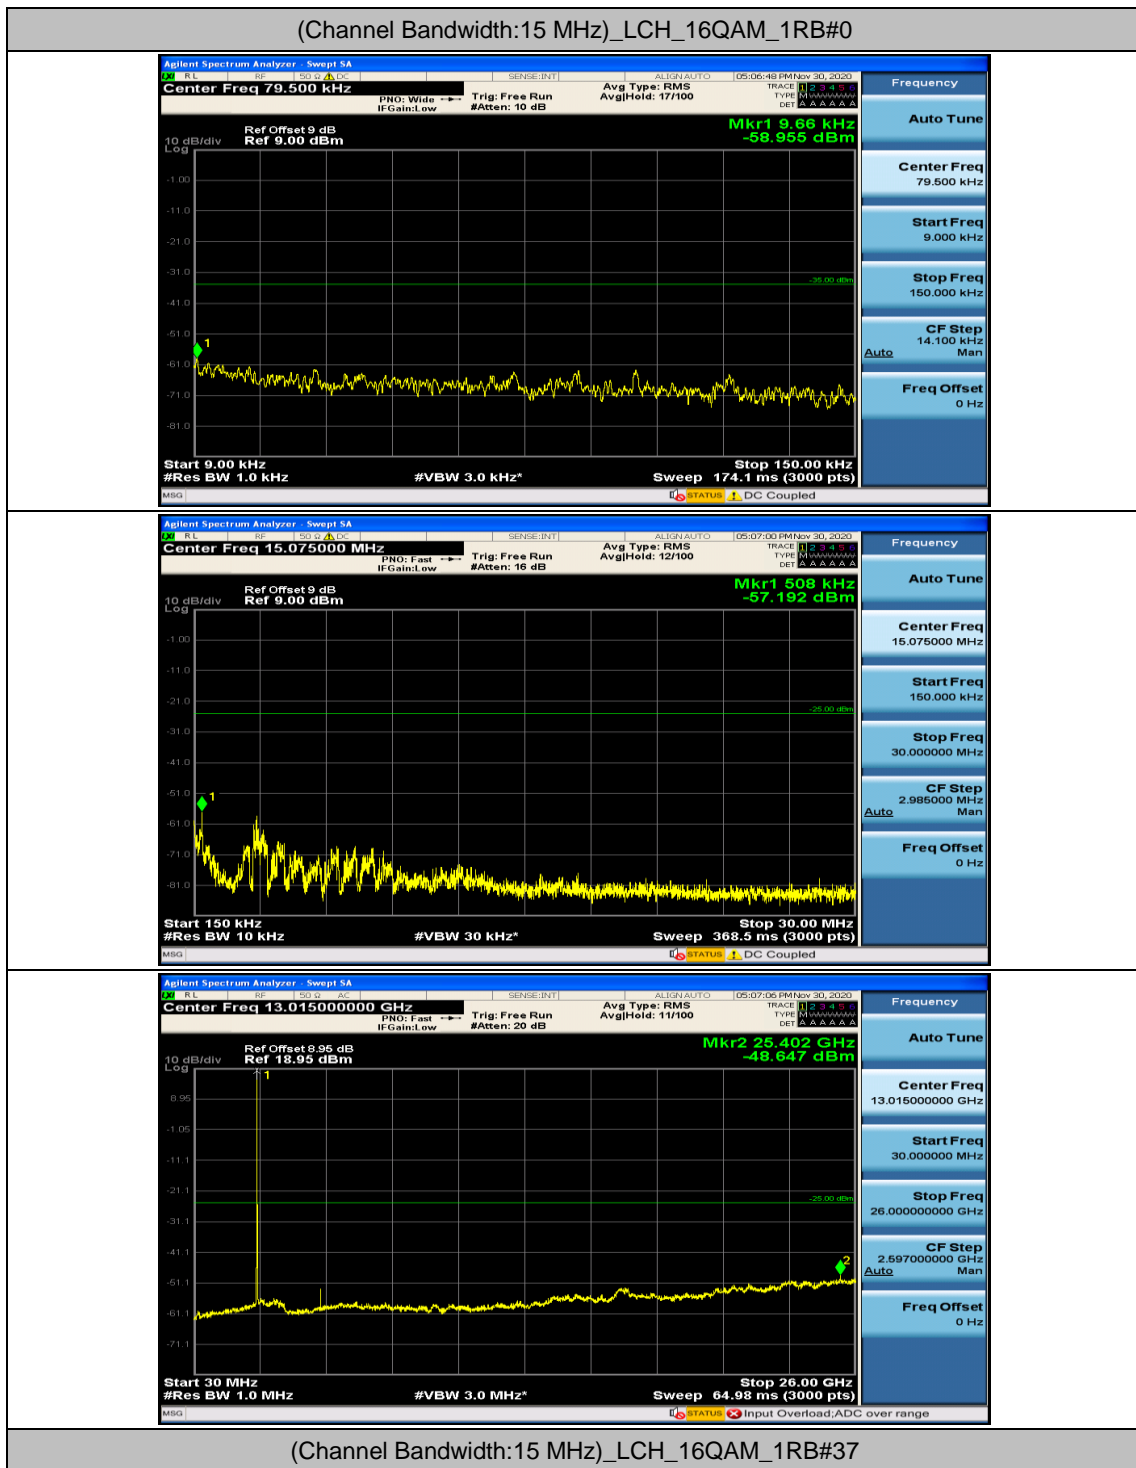

### Channel Bandwidth: 15 MHz

(Channel Bandwidth:15 MHz)\_MCH\_16QAM\_1RB#0

(Channel Bandwidth:15 MHz)\_MCH\_16QAM\_1RB#37