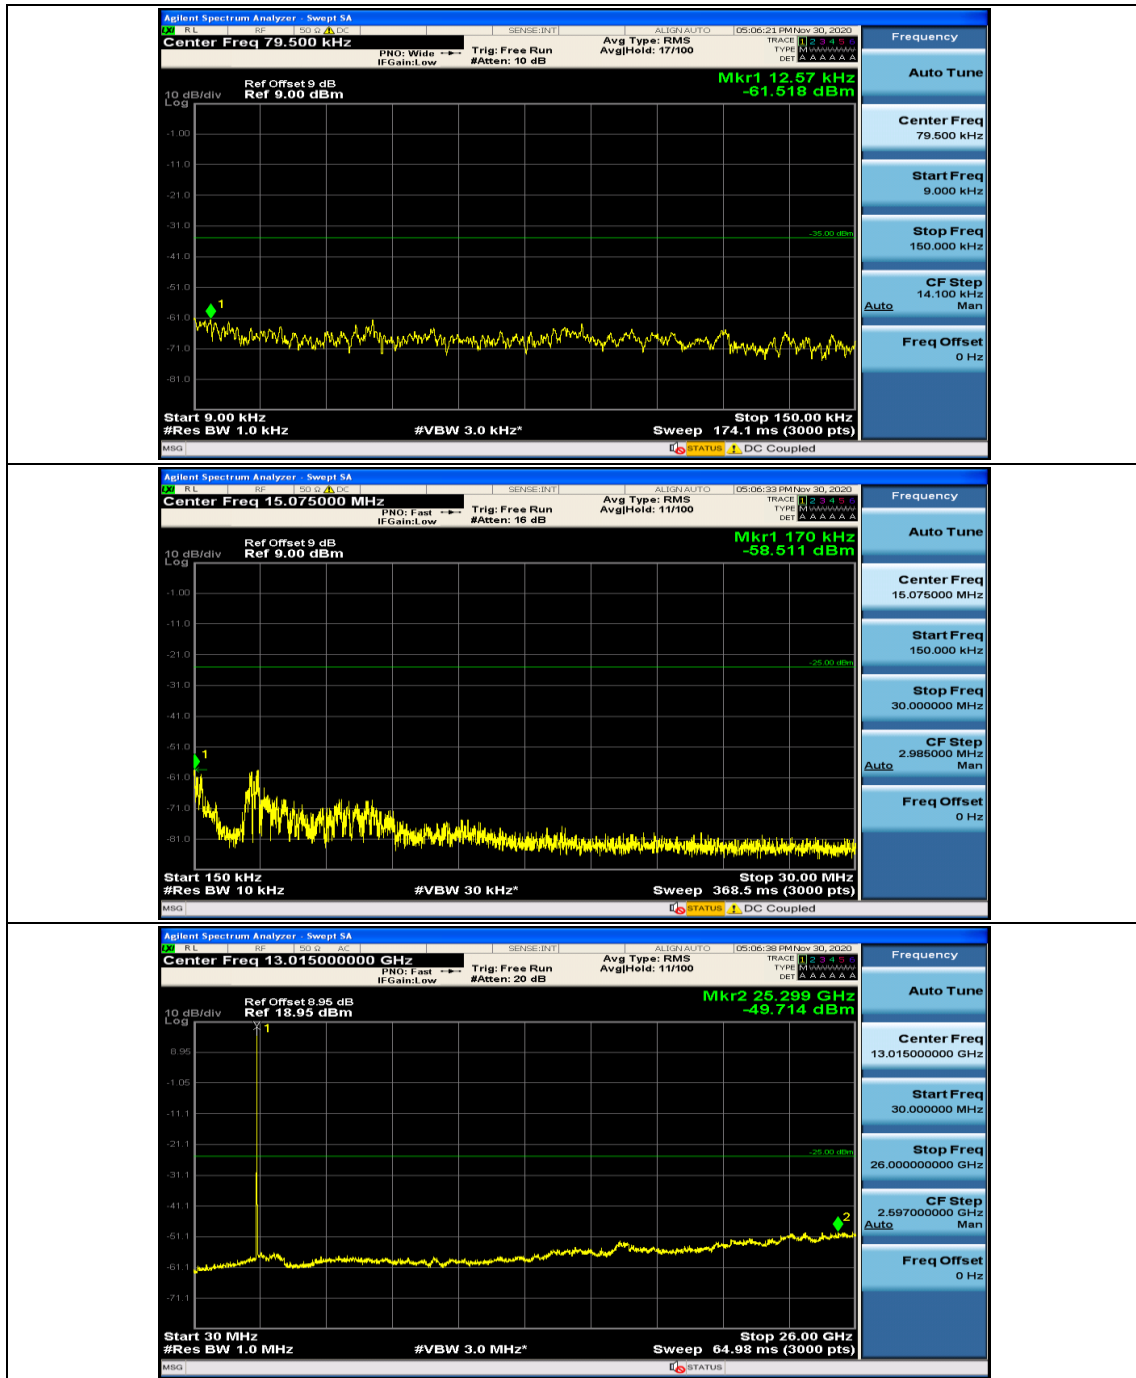

### Channel Bandwidth: 15 MHz

(Channel Bandwidth:15 MHz)\_MCH\_16QAM\_1RB#0

(Channel Bandwidth:15 MHz)\_MCH\_16QAM\_1RB#37