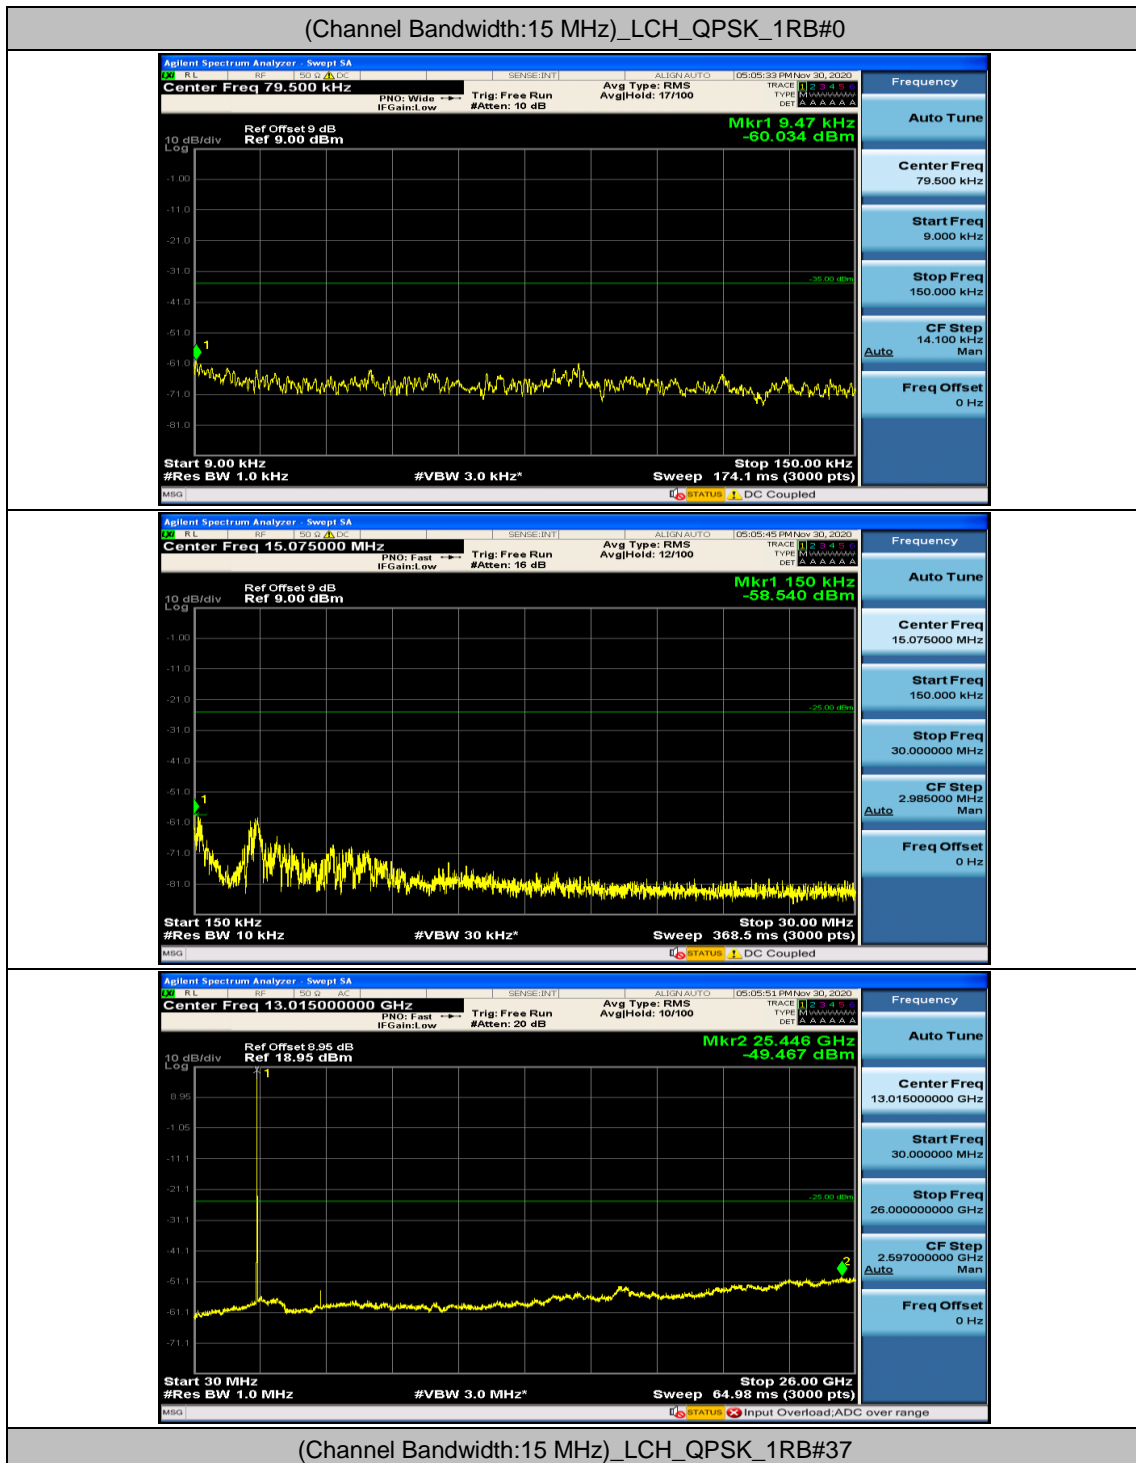

### Channel Bandwidth: 15 MHz

(Channel Bandwidth:15 MHz)\_MCH\_16QAM\_1RB#0

(Channel Bandwidth:15 MHz)\_MCH\_16QAM\_1RB#37