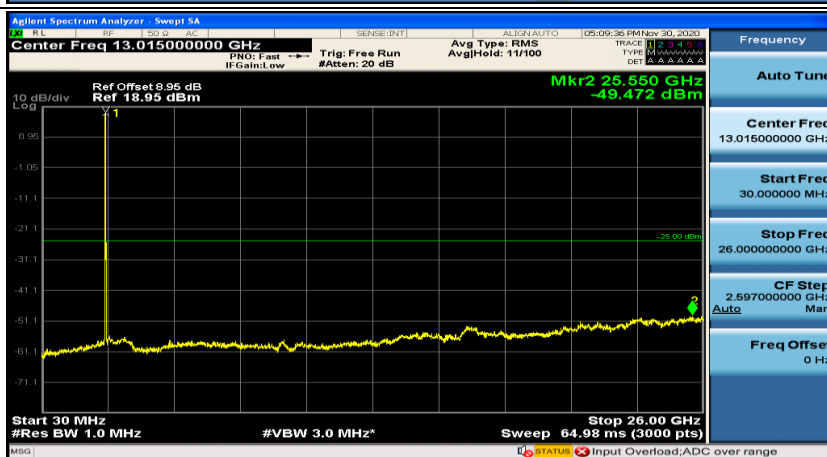

### Channel Bandwidth: 15 MHz

(Channel Bandwidth:15 MHz)\_MCH\_16QAM\_1RB#0

(Channel Bandwidth:15 MHz)\_MCH\_16QAM\_1RB#37