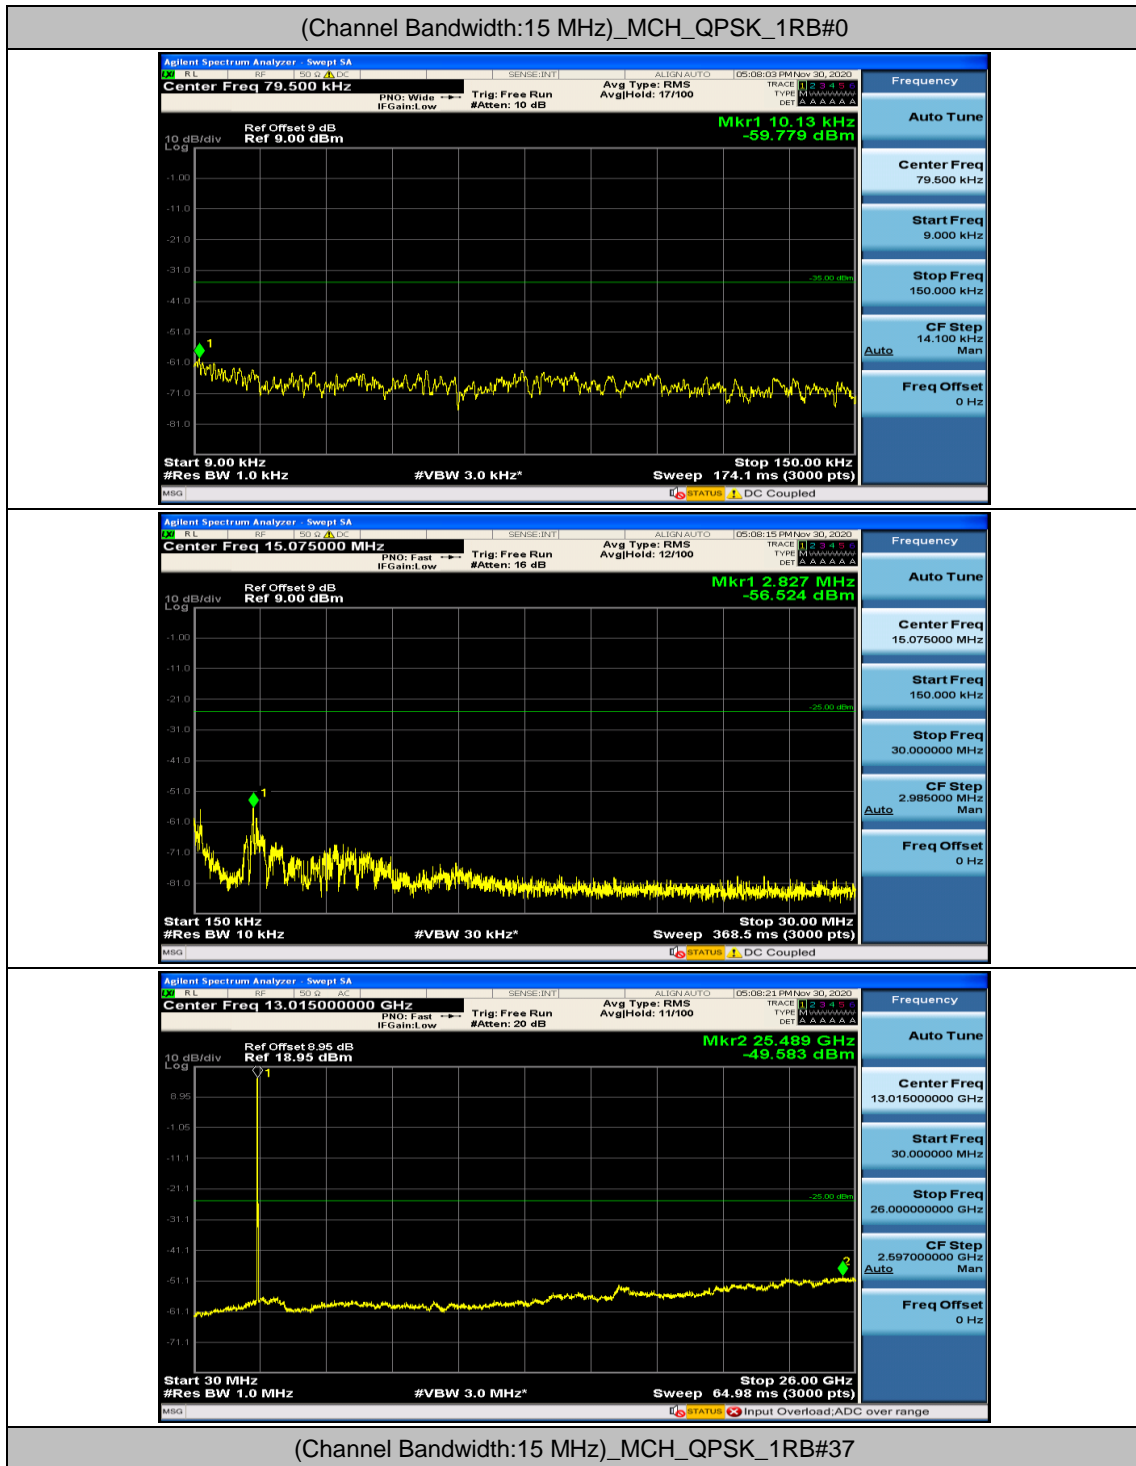

### Channel Bandwidth: 15 MHz

(Channel Bandwidth:15 MHz)\_MCH\_16QAM\_1RB#0

(Channel Bandwidth:15 MHz)\_MCH\_16QAM\_1RB#37