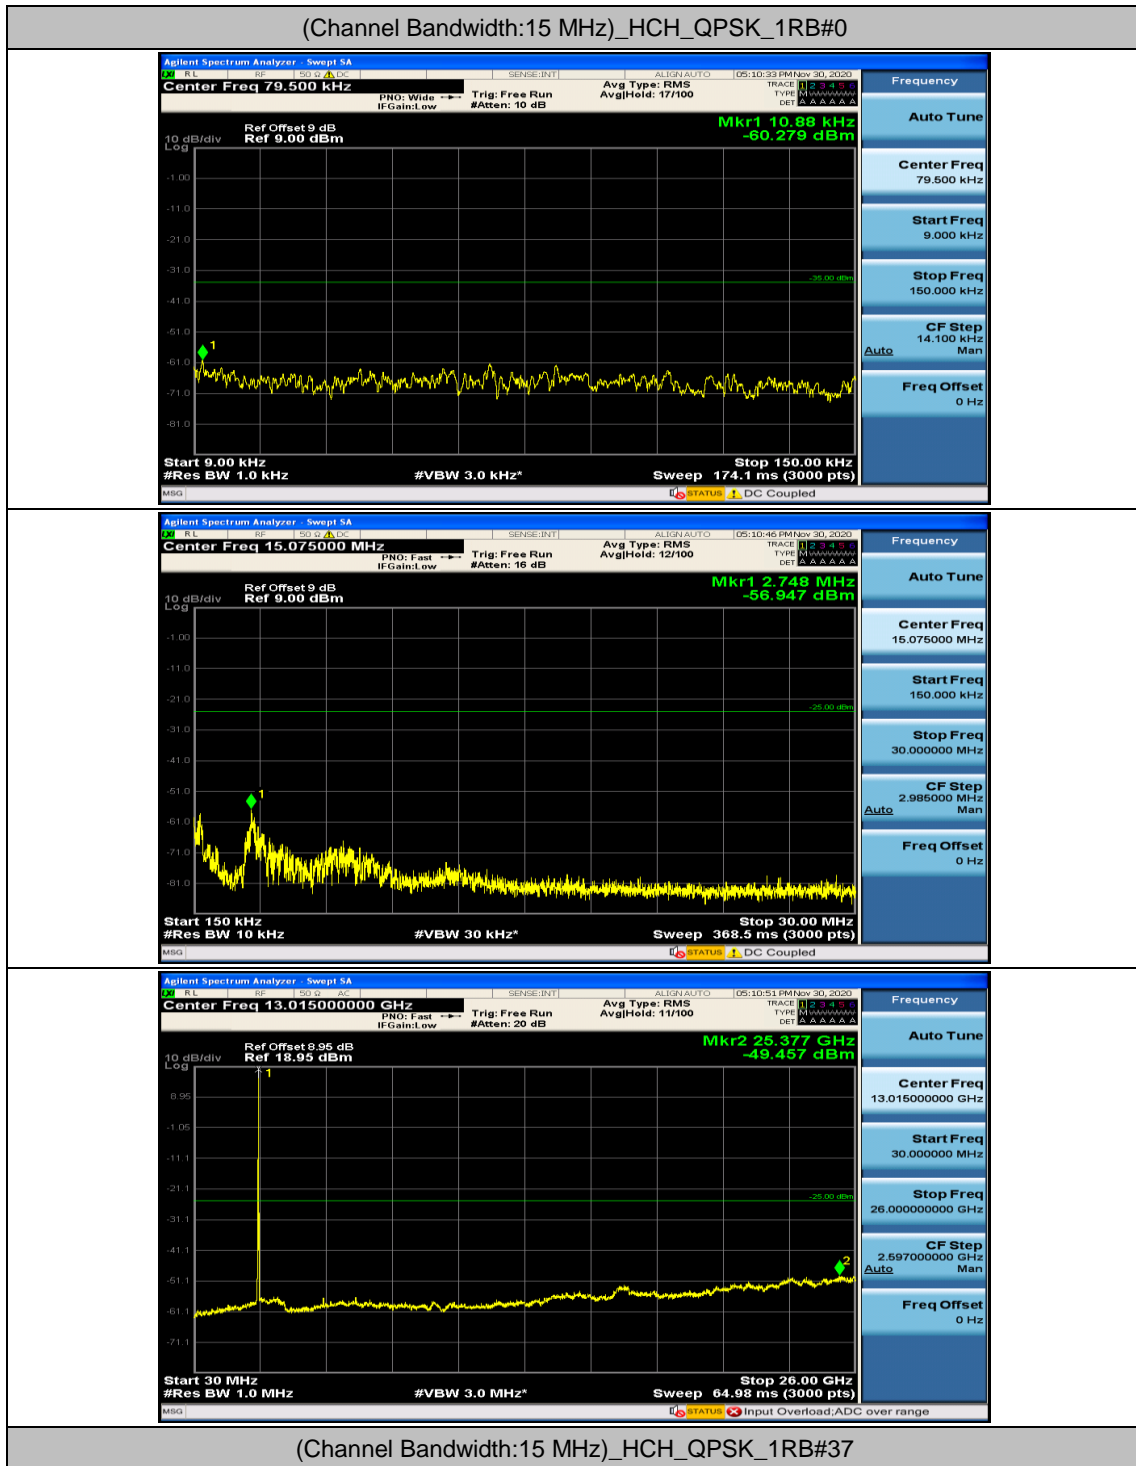

### Channel Bandwidth: 15 MHz

(Channel Bandwidth:15 MHz)\_MCH\_16QAM\_1RB#0

(Channel Bandwidth:15 MHz)\_MCH\_16QAM\_1RB#37