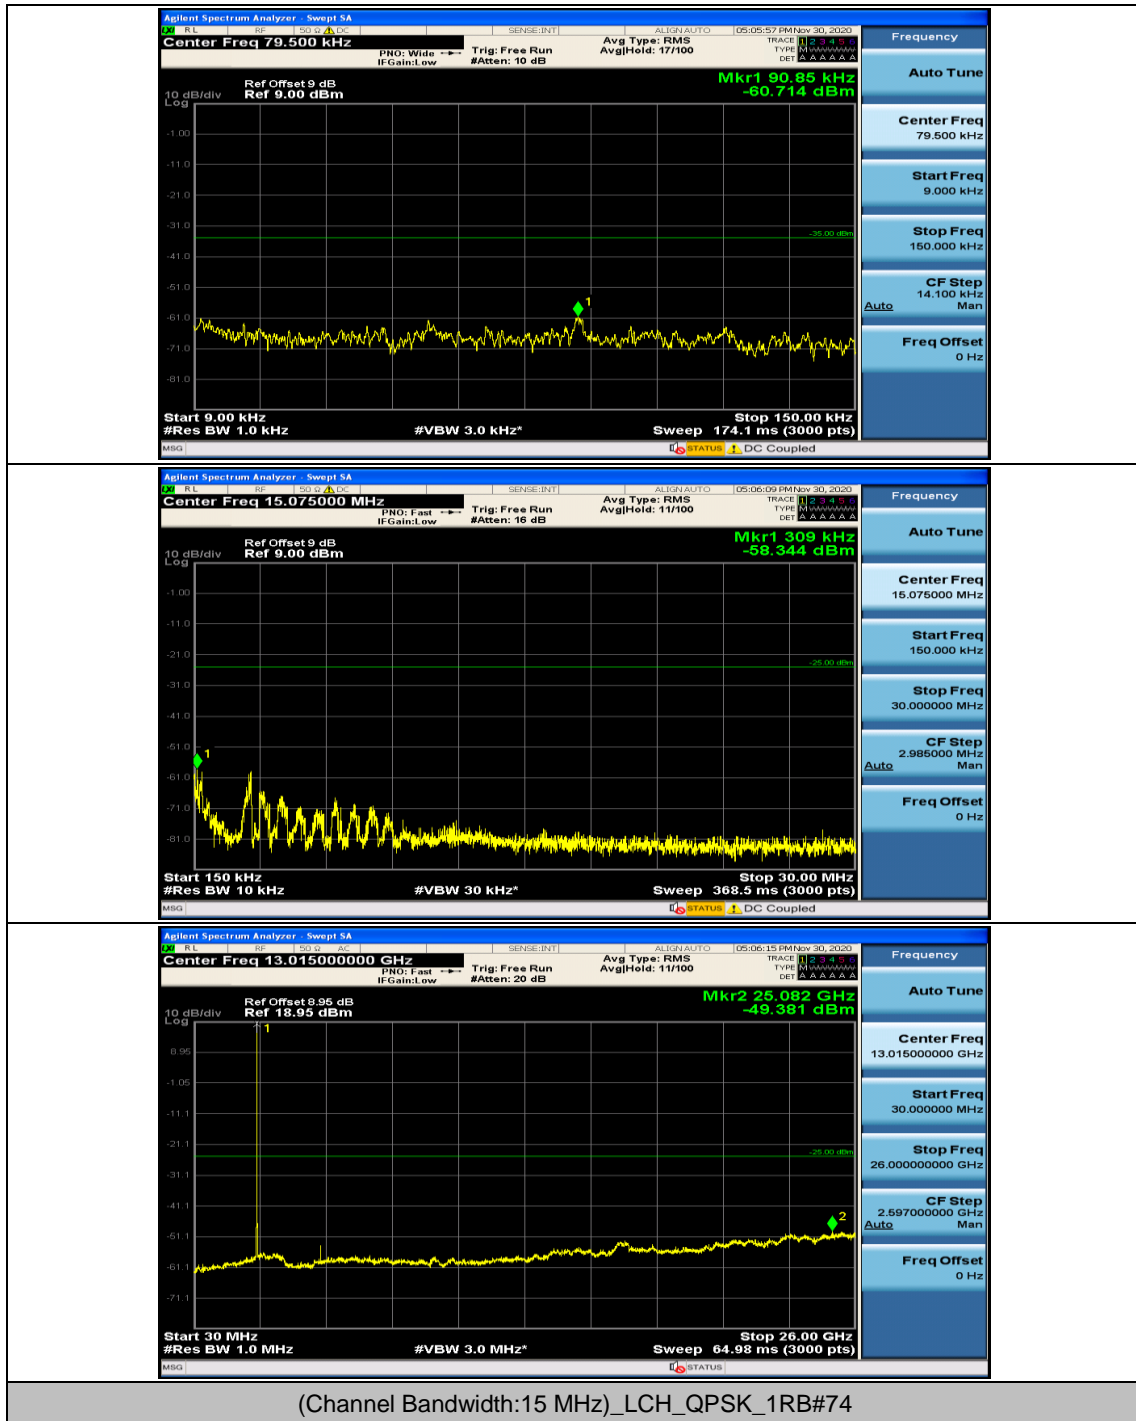

### Channel Bandwidth: 15 MHz

(Channel Bandwidth:15 MHz)\_MCH\_16QAM\_1RB#0

(Channel Bandwidth:15 MHz)\_MCH\_16QAM\_1RB#37