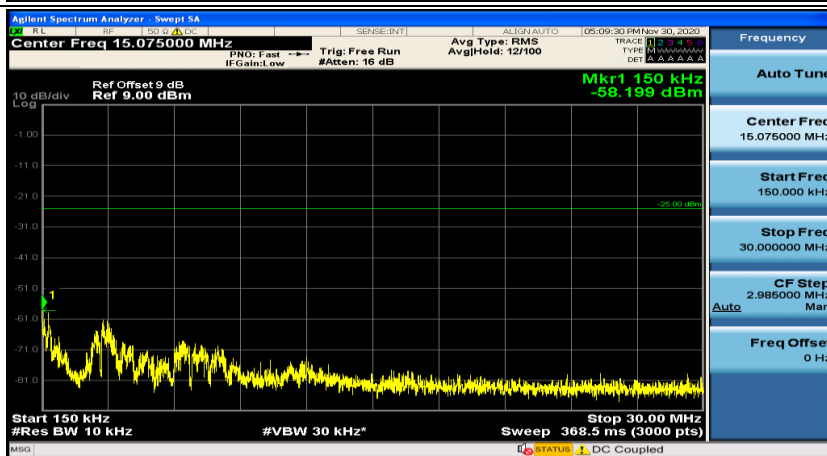

### Channel Bandwidth: 15 MHz

(Channel Bandwidth:15 MHz)\_MCH\_16QAM\_1RB#0

(Channel Bandwidth:15 MHz)\_MCH\_16QAM\_1RB#37