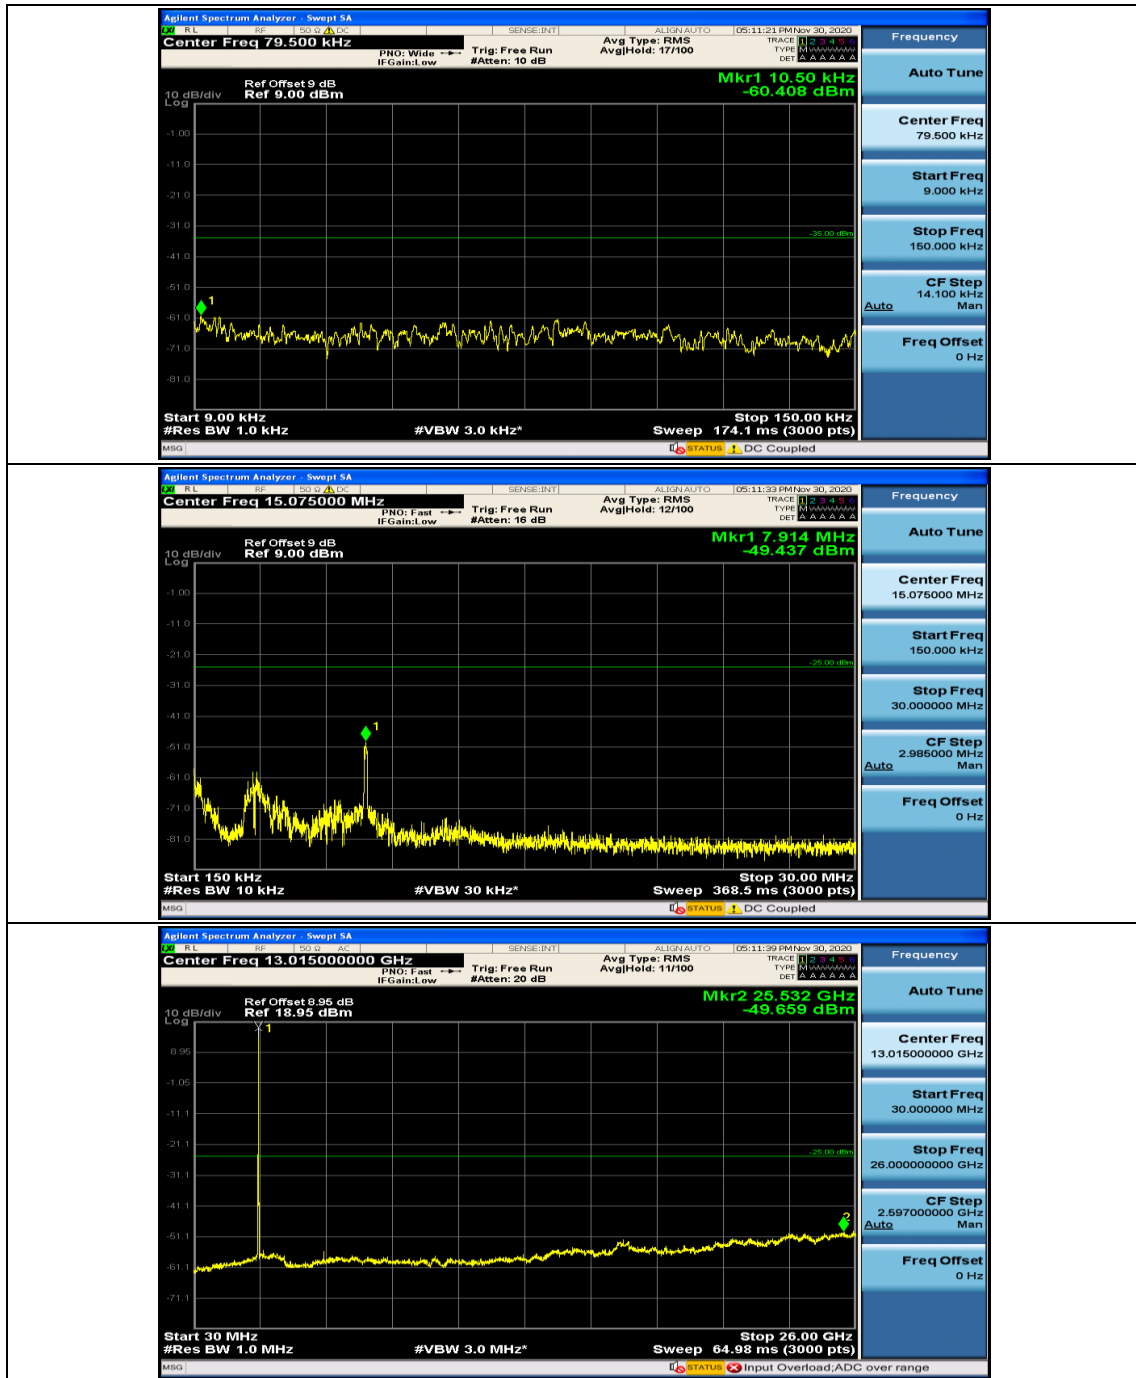

### Channel Bandwidth: 15 MHz

(Channel Bandwidth:15 MHz)\_MCH\_16QAM\_1RB#0

(Channel Bandwidth:15 MHz)\_MCH\_16QAM\_1RB#37