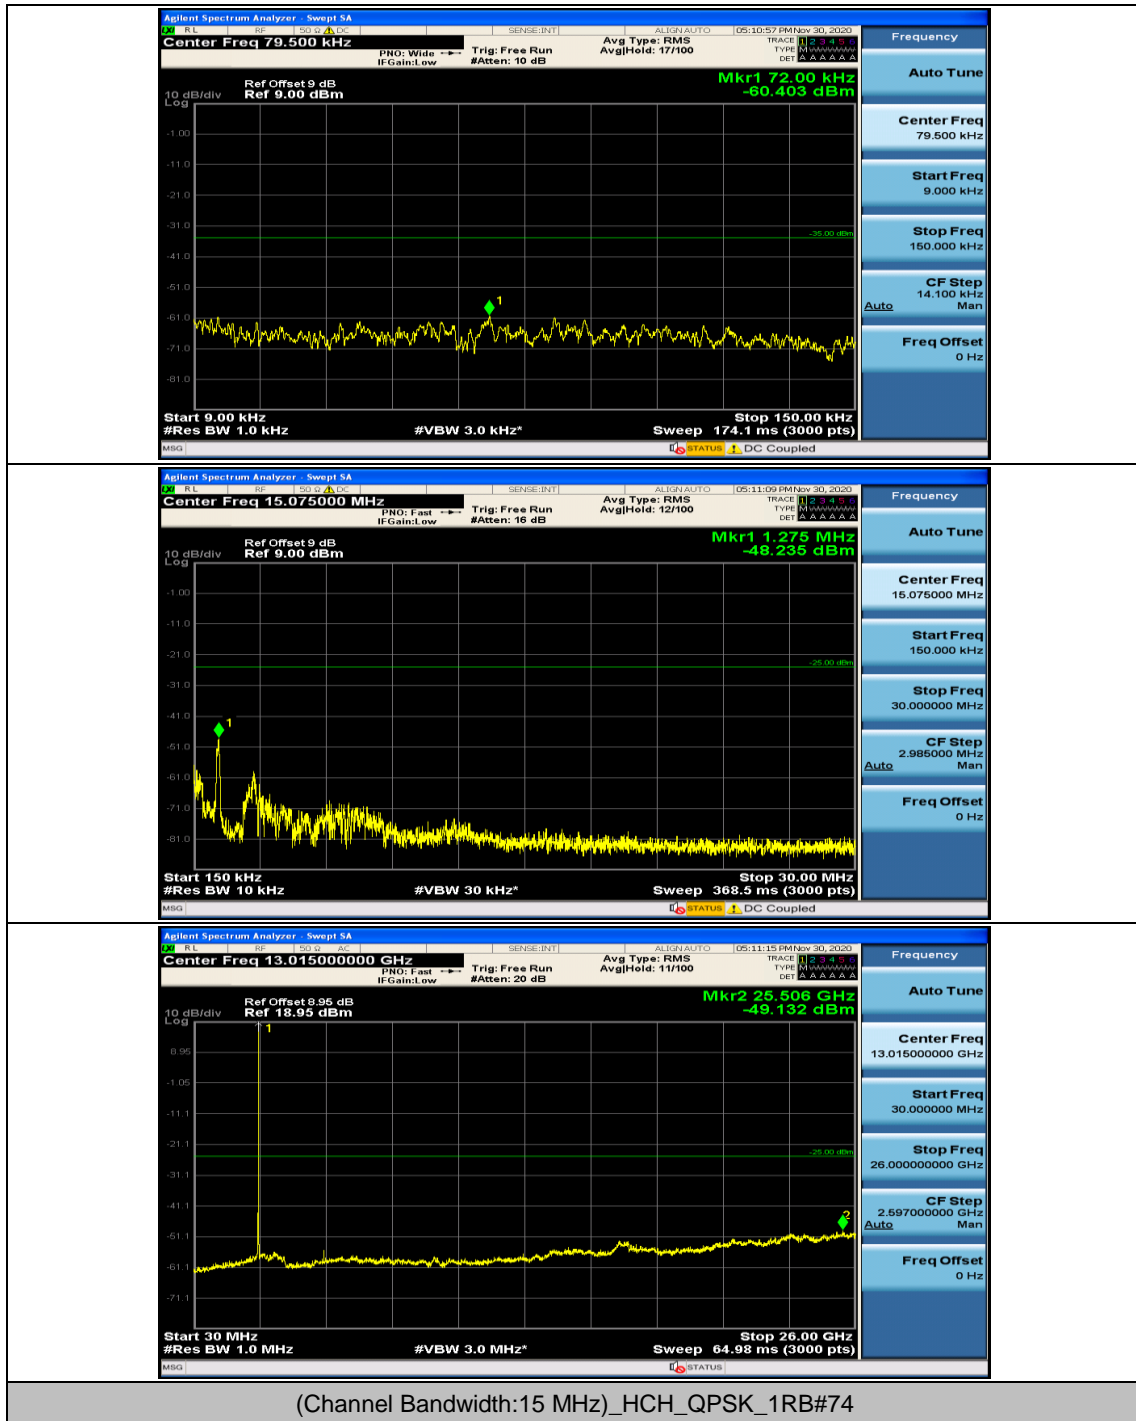

### Channel Bandwidth: 15 MHz

(Channel Bandwidth:15 MHz)\_MCH\_16QAM\_1RB#0

(Channel Bandwidth:15 MHz)\_MCH\_16QAM\_1RB#37