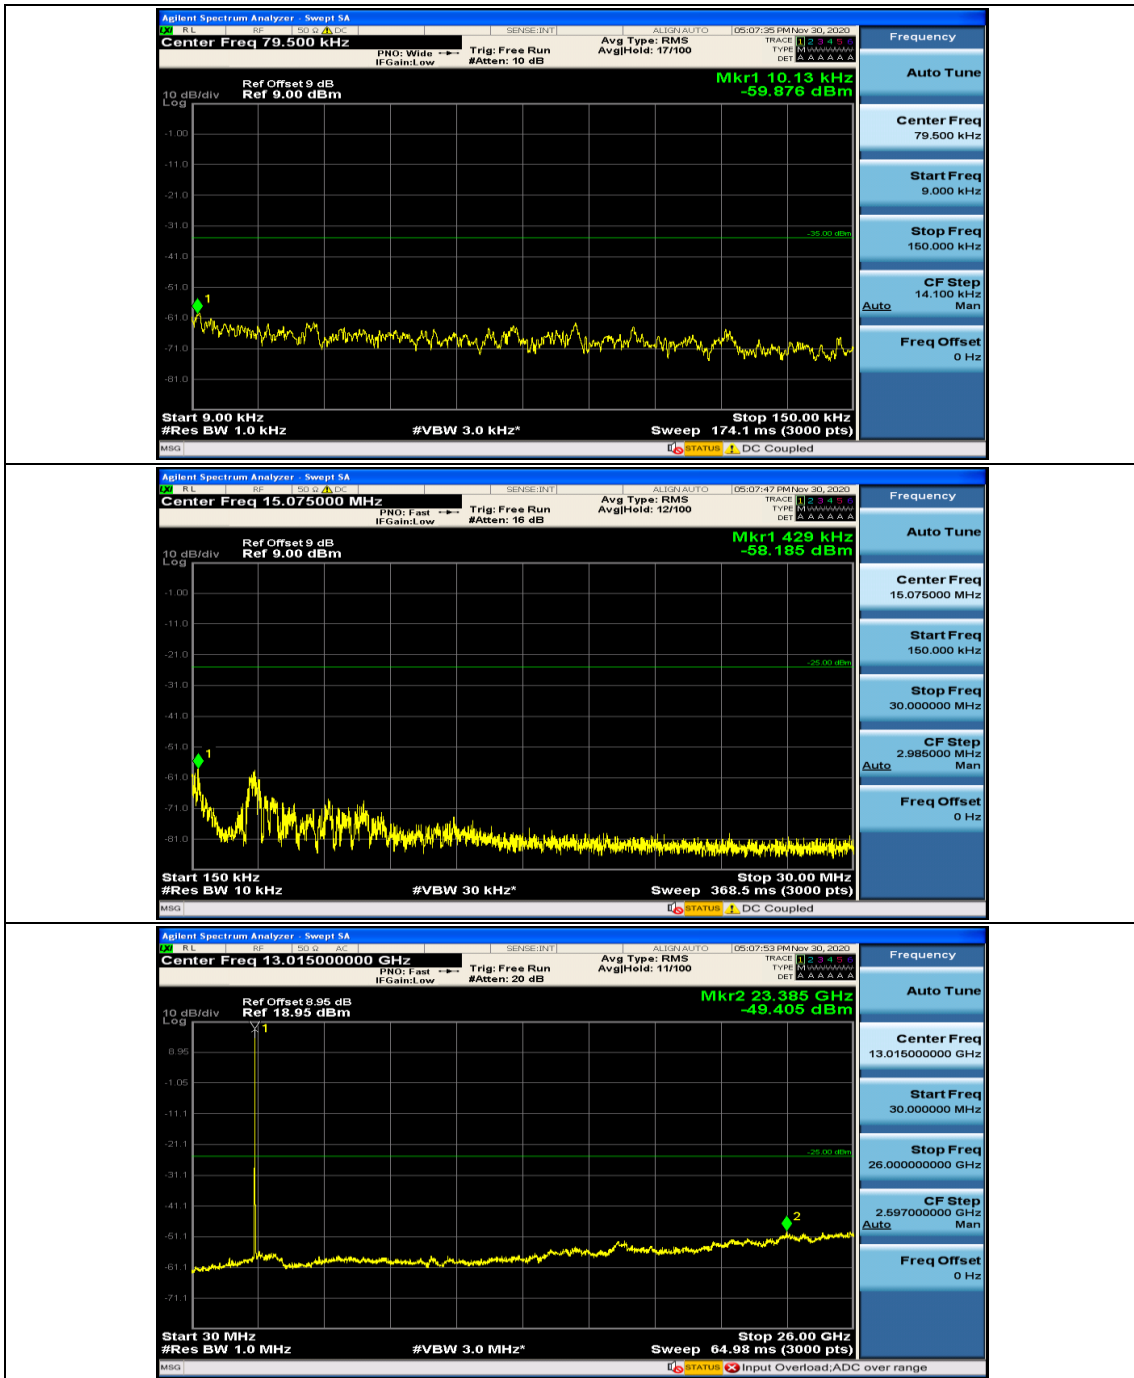

### Channel Bandwidth: 15 MHz

(Channel Bandwidth:15 MHz)\_MCH\_16QAM\_1RB#0

(Channel Bandwidth:15 MHz)\_MCH\_16QAM\_1RB#37