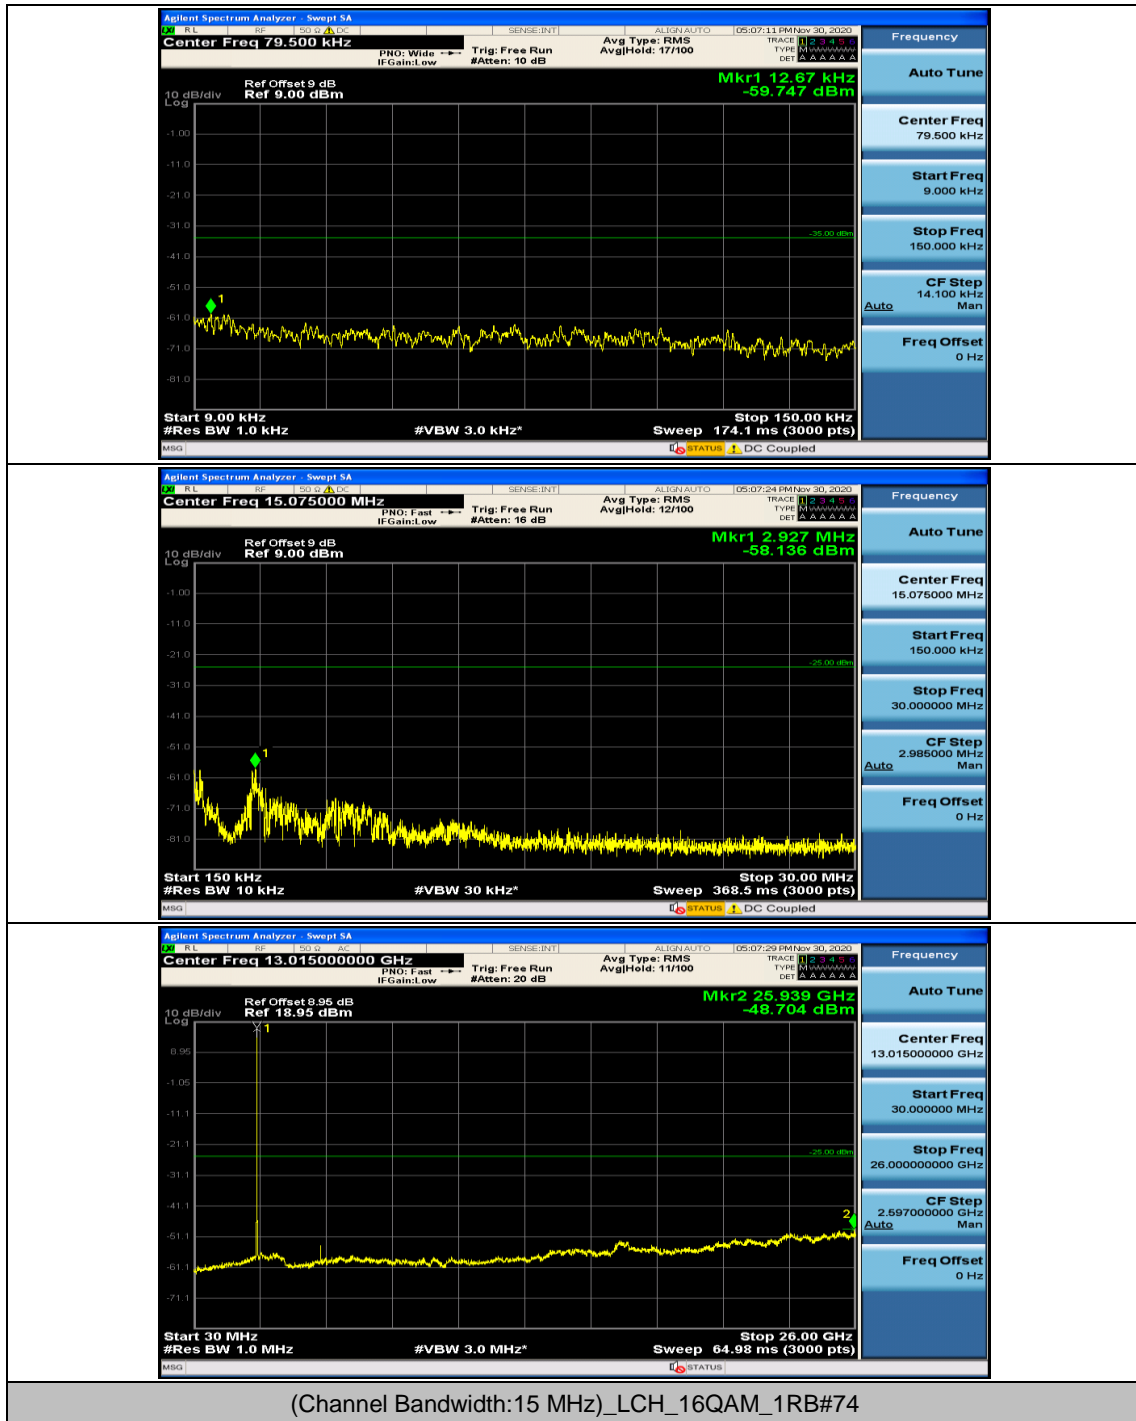

### Channel Bandwidth: 15 MHz

(Channel Bandwidth:15 MHz)\_MCH\_16QAM\_1RB#0

(Channel Bandwidth:15 MHz)\_MCH\_16QAM\_1RB#37