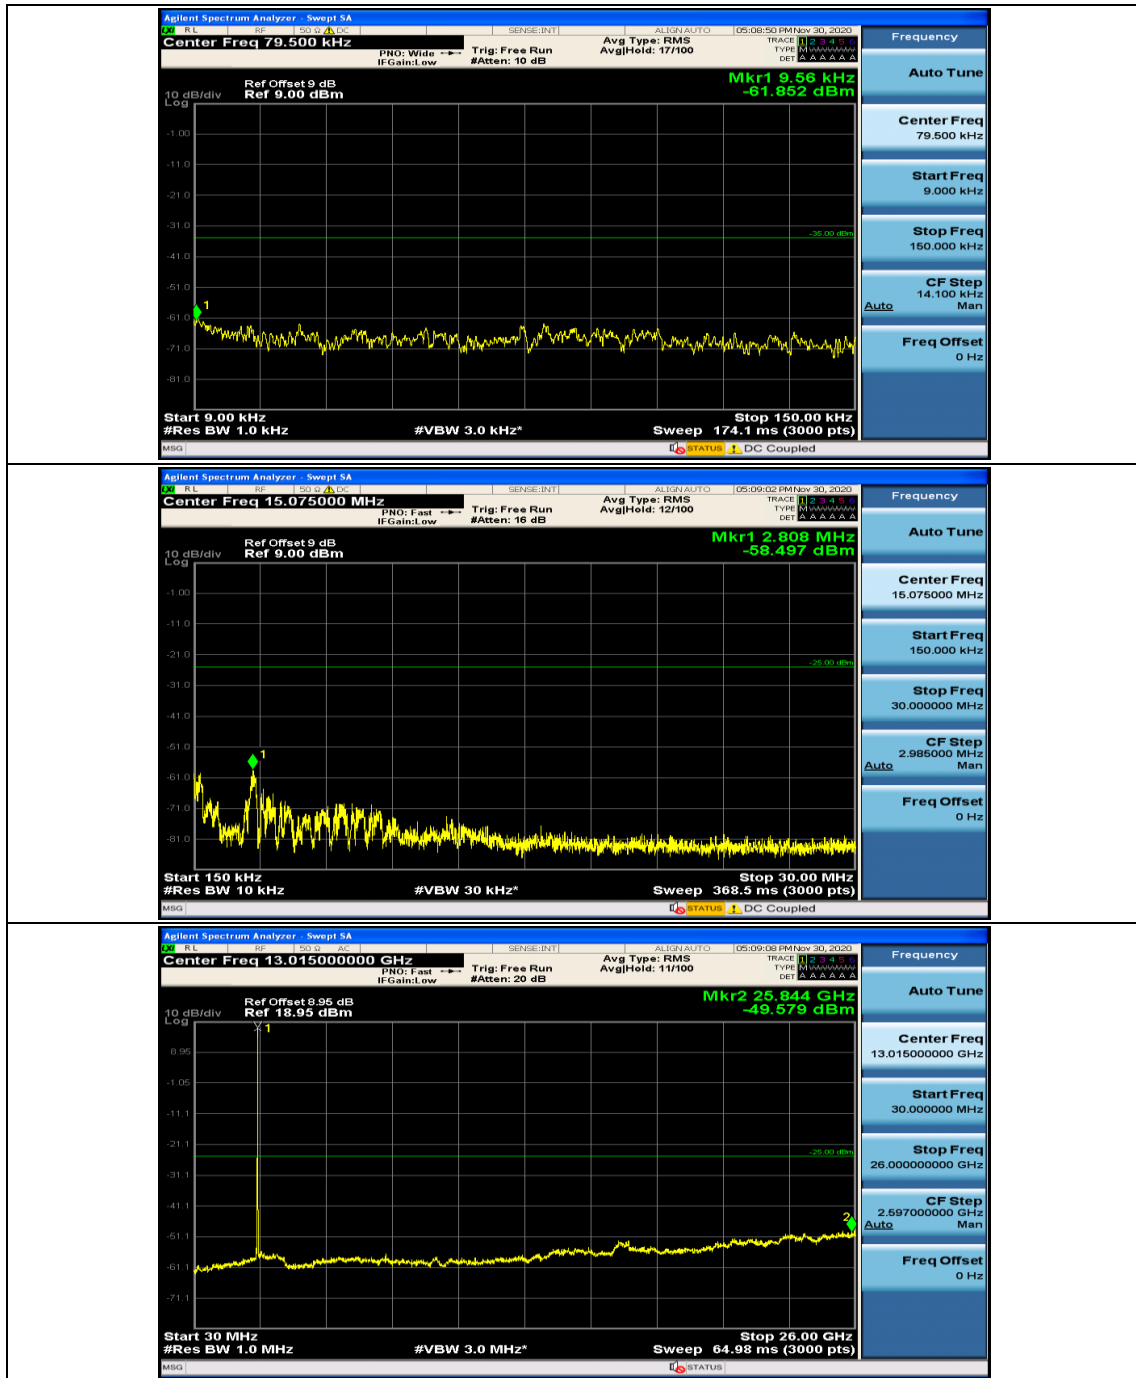

### Channel Bandwidth: 15 MHz

(Channel Bandwidth:15 MHz)\_MCH\_16QAM\_1RB#0

(Channel Bandwidth:15 MHz)\_MCH\_16QAM\_1RB#37