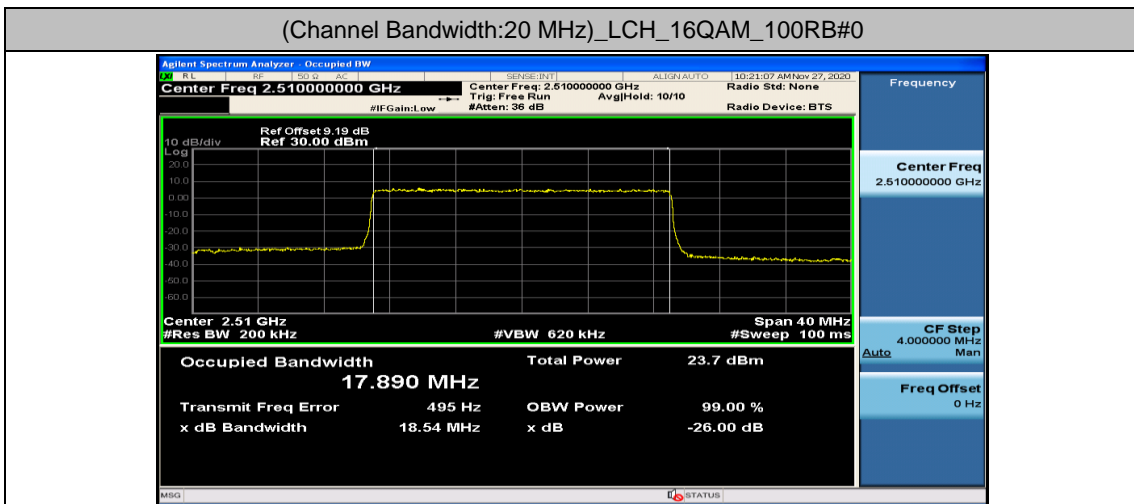

Channel Bandwidth: 15 MHz

Channel Bandwidth: 20 MHz

(Channel Bandwidth:20 MHz)_HCH_QPSK_100RB#0

(Channel Bandwidth:20 MHz)_LCH_16QAM_100RB#0

(Channel Bandwidth:20 MHz)_MCH_16QAM_100RB#0

Appendix D: Band Edge

Test Graphs

Channel Bandwidth: 5 MHz

(Channel Bandwidth: 5 MHz)_LCH_QPSK_12RB#0

(Channel Bandwidth: 5 MHz)_LCH_QPSK_12RB#6

(Channel Bandwidth: 5 MHz)_LCH_QPSK_12RB#13

(Channel Bandwidth: 5 MHz)_LCH_QPSK_25RB#0