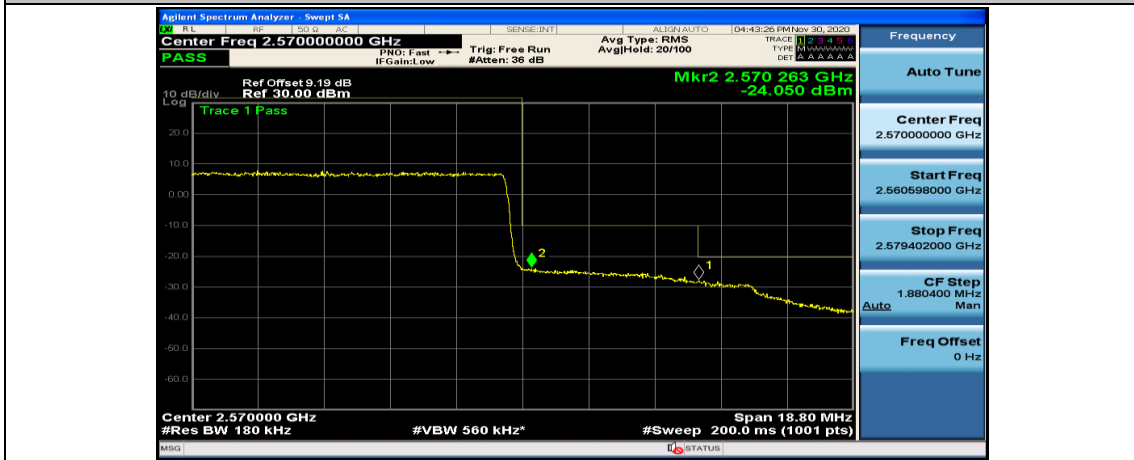

Channel Bandwidth: 10 MHz_HCH_16QAM_1RB#24

Channel Bandwidth: 10 MHz_HCH_16QAM_1RB#49

Channel Bandwidth: 10 MHz_HCH_16QAM_50RB#0

Channel Bandwidth: 15 MHz

(Channel Bandwidth:15 MHz)_LCH_QPSK_1RB#74

(Channel Bandwidth:15 MHz)_LCH_QPSK_37RB#0