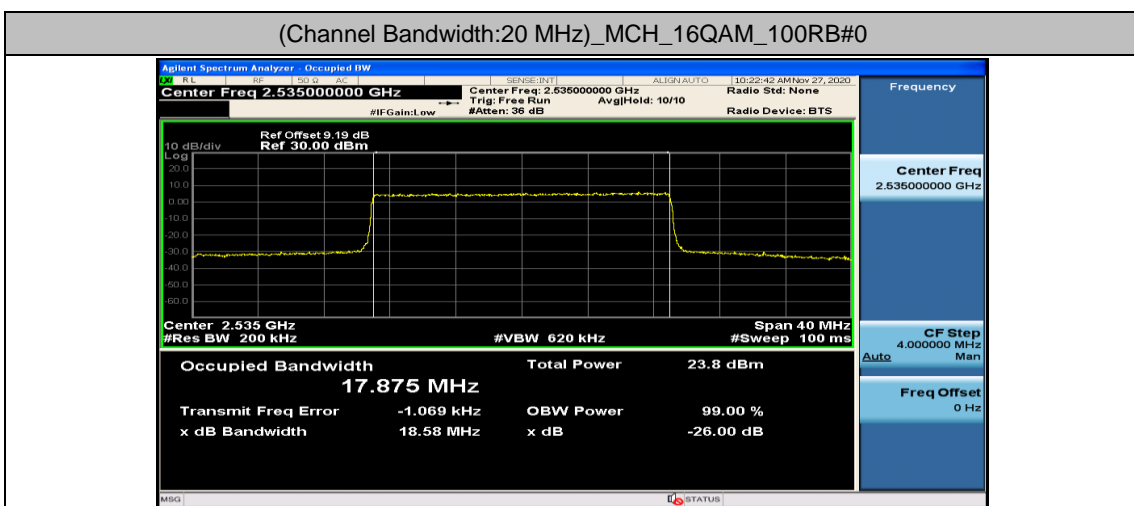

Channel Bandwidth: 15 MHz

Channel Bandwidth: 20 MHz

(Channel Bandwidth:20 MHz)_HCH_QPSK_100RB#0

(Channel Bandwidth:20 MHz)_LCH_16QAM_100RB#0

(Channel Bandwidth:20 MHz)_MCH_16QAM_100RB#0

Appendix D: Band Edge

Test Graphs

Channel Bandwidth: 5 MHz

(Channel Bandwidth: 5 MHz)_LCH_QPSK_12RB#0

(Channel Bandwidth: 5 MHz)_LCH_QPSK_12RB#6

(Channel Bandwidth: 5 MHz)_LCH_QPSK_12RB#13

(Channel Bandwidth: 5 MHz)_LCH_QPSK_25RB#0