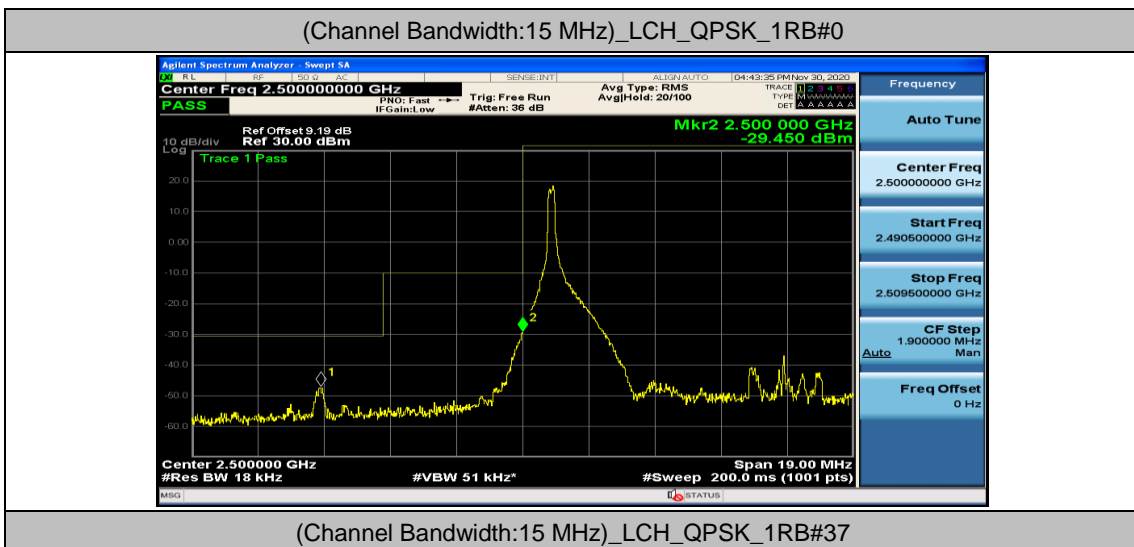

Channel Bandwidth: 10 MHz_HCH_16QAM_1RB#24

Channel Bandwidth: 10 MHz_HCH_16QAM_1RB#49

Channel Bandwidth: 10 MHz_HCH_16QAM_50RB#0

Channel Bandwidth: 15 MHz

(Channel Bandwidth:15 MHz)_LCH_QPSK_1RB#74

(Channel Bandwidth:15 MHz)_LCH_QPSK_37RB#0