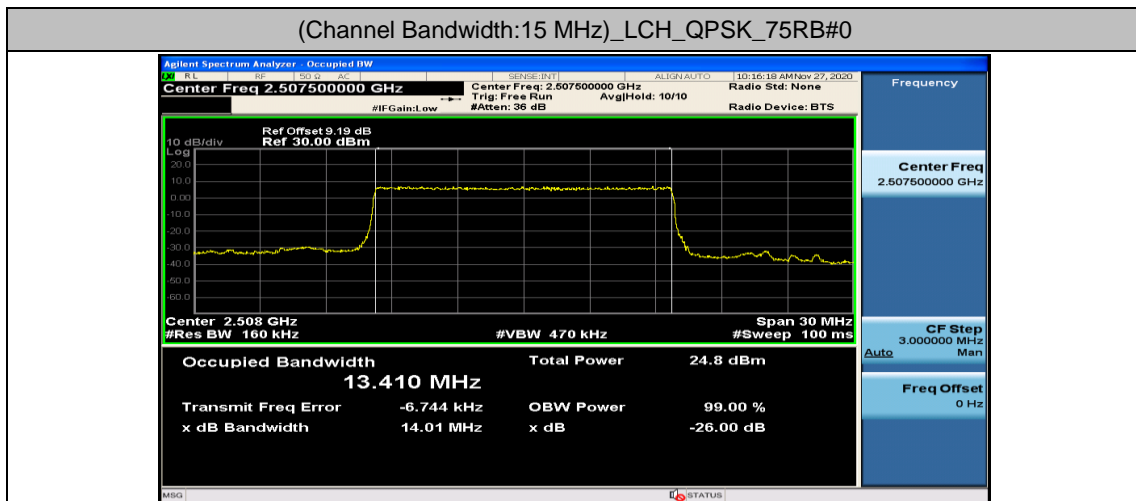

Channel Bandwidth: 15 MHz

Channel Bandwidth: 20 MHz

(Channel Bandwidth:20 MHz)_HCH_QPSK_100RB#0

(Channel Bandwidth:20 MHz)_LCH_16QAM_100RB#0

(Channel Bandwidth:20 MHz)_MCH_16QAM_100RB#0

Appendix D: Band Edge

Test Graphs

Channel Bandwidth: 5 MHz

(Channel Bandwidth: 5 MHz)_LCH_QPSK_12RB#0

(Channel Bandwidth: 5 MHz)_LCH_QPSK_12RB#6

(Channel Bandwidth: 5 MHz)_LCH_QPSK_12RB#13

(Channel Bandwidth: 5 MHz)_LCH_QPSK_25RB#0