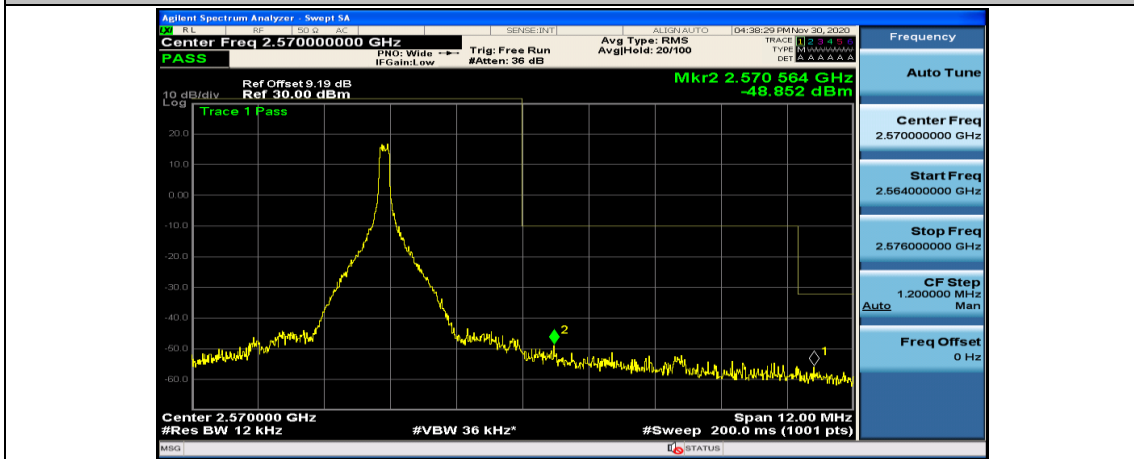

(Channel Bandwidth: 5 MHz)_HCH_QPSK_1RB#12