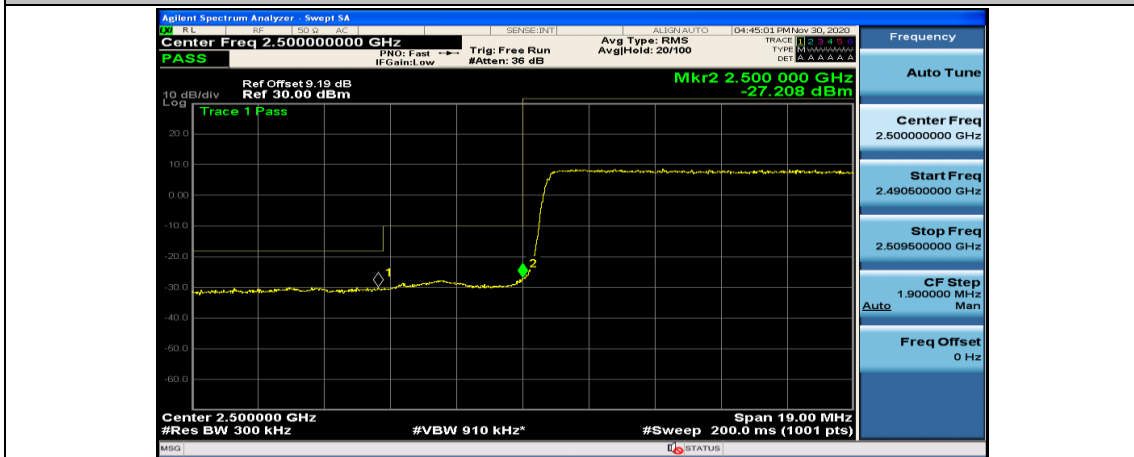

(Channel Bandwidth:15 MHz)_LCH_QPSK_75RB#0