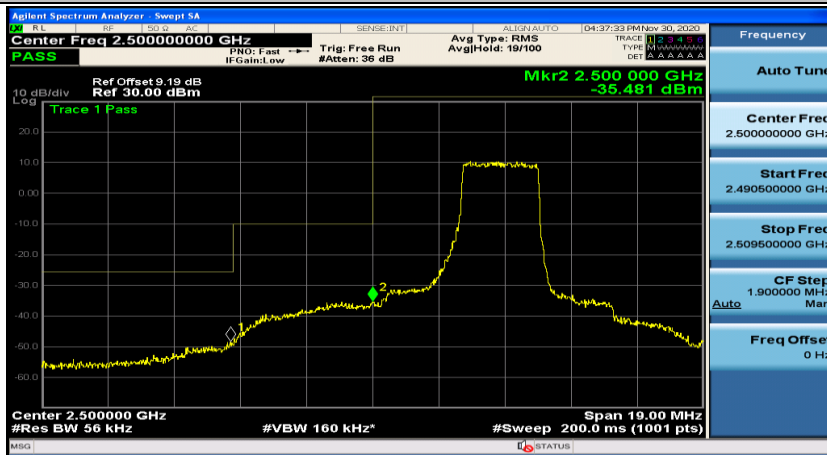

Test Graphs

Channel Bandwidth: 5 MHz

(Channel Bandwidth: 5 MHz)_LCH_QPSK_12RB#0

(Channel Bandwidth: 5 MHz)_LCH_QPSK_12RB#6

(Channel Bandwidth: 5 MHz)_LCH_QPSK_12RB#13

(Channel Bandwidth: 5 MHz)_LCH_QPSK_25RB#0