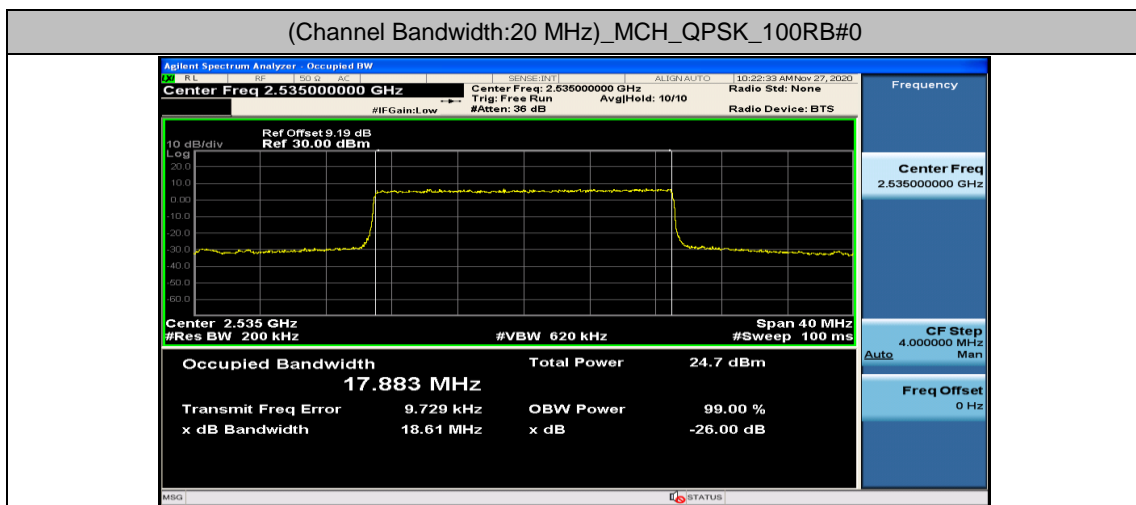

Channel Bandwidth: 15 MHz

Channel Bandwidth: 20 MHz

(Channel Bandwidth:20 MHz)_HCH_QPSK_100RB#0

(Channel Bandwidth:20 MHz)_LCH_16QAM_100RB#0

(Channel Bandwidth:20 MHz)_MCH_16QAM_100RB#0

Appendix D: Band Edge

Test Graphs

Channel Bandwidth: 5 MHz

(Channel Bandwidth: 5 MHz)_LCH_QPSK_12RB#0

(Channel Bandwidth: 5 MHz)_LCH_QPSK_12RB#6

(Channel Bandwidth: 5 MHz)_LCH_QPSK_12RB#13

(Channel Bandwidth: 5 MHz)_LCH_QPSK_25RB#0