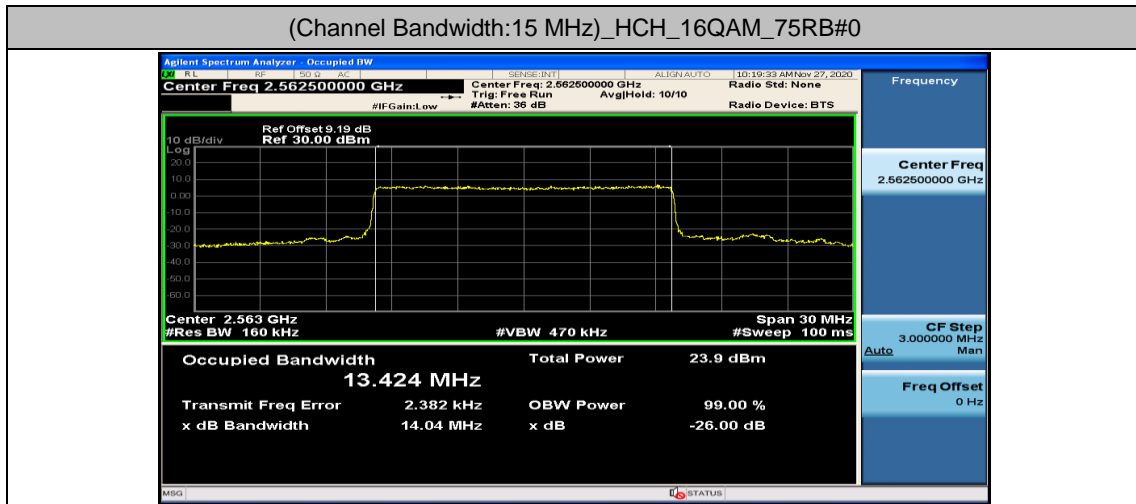

Channel Bandwidth: 15 MHz

Channel Bandwidth: 20 MHz

(Channel Bandwidth:20 MHz)_HCH_QPSK_100RB#0

(Channel Bandwidth:20 MHz)_LCH_16QAM_100RB#0

(Channel Bandwidth:20 MHz)_MCH_16QAM_100RB#0

Appendix D: Band Edge

Test Graphs

Channel Bandwidth: 5 MHz

(Channel Bandwidth: 5 MHz)_LCH_QPSK_12RB#0

(Channel Bandwidth: 5 MHz)_LCH_QPSK_12RB#6

(Channel Bandwidth: 5 MHz)_LCH_QPSK_12RB#13

(Channel Bandwidth: 5 MHz)_LCH_QPSK_25RB#0