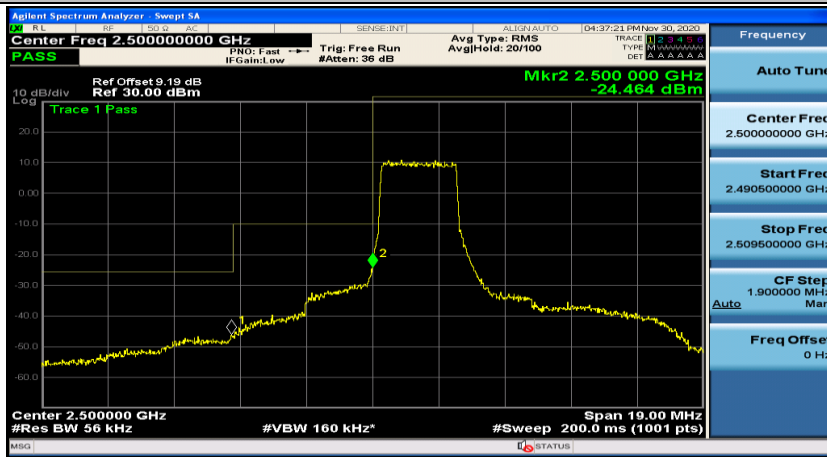

Channel Bandwidth: 15 MHz

Channel Bandwidth: 20 MHz

(Channel Bandwidth:20 MHz)_HCH_QPSK_100RB#0

(Channel Bandwidth:20 MHz)_LCH_16QAM_100RB#0

(Channel Bandwidth:20 MHz)_MCH_16QAM_100RB#0

Appendix D: Band Edge

Test Graphs

Channel Bandwidth: 5 MHz

(Channel Bandwidth: 5 MHz)_LCH_QPSK_12RB#0

(Channel Bandwidth: 5 MHz)_LCH_QPSK_12RB#6

(Channel Bandwidth: 5 MHz)_LCH_QPSK_12RB#13

(Channel Bandwidth: 5 MHz)_LCH_QPSK_25RB#0