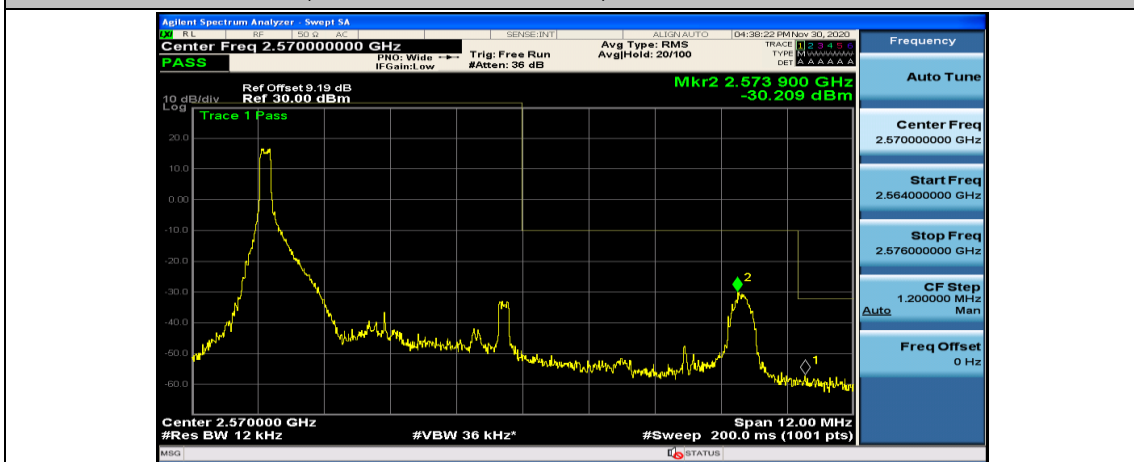

(Channel Bandwidth: 5 MHz)_HCH_QPSK_1RB#0