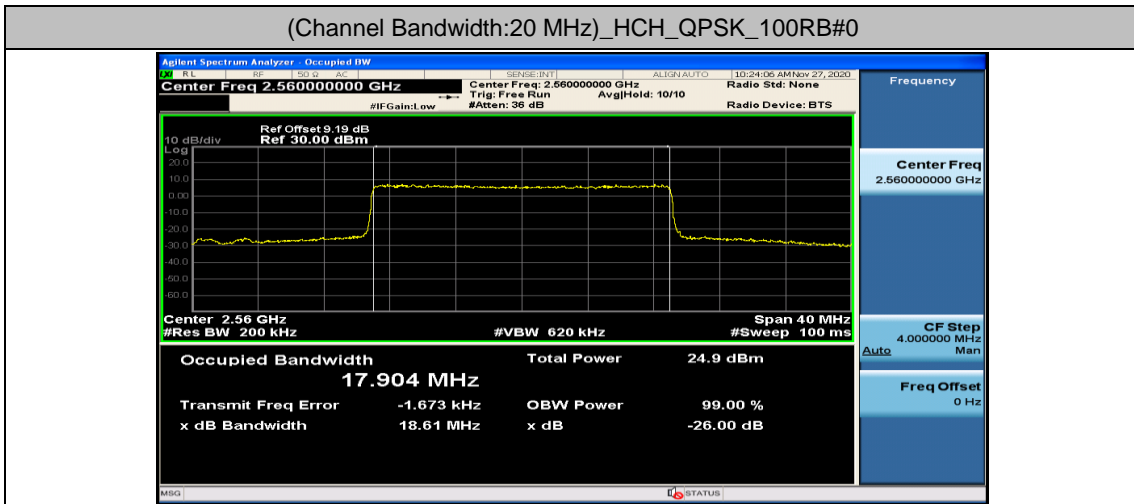

Channel Bandwidth: 15 MHz

Channel Bandwidth: 20 MHz

(Channel Bandwidth:20 MHz)_HCH_QPSK_100RB#0

(Channel Bandwidth:20 MHz)_LCH_16QAM_100RB#0

(Channel Bandwidth:20 MHz)_MCH_16QAM_100RB#0

Appendix D: Band Edge

Test Graphs

Channel Bandwidth: 5 MHz

(Channel Bandwidth: 5 MHz)_LCH_QPSK_12RB#0

(Channel Bandwidth: 5 MHz)_LCH_QPSK_12RB#6

(Channel Bandwidth: 5 MHz)_LCH_QPSK_12RB#13

(Channel Bandwidth: 5 MHz)_LCH_QPSK_25RB#0