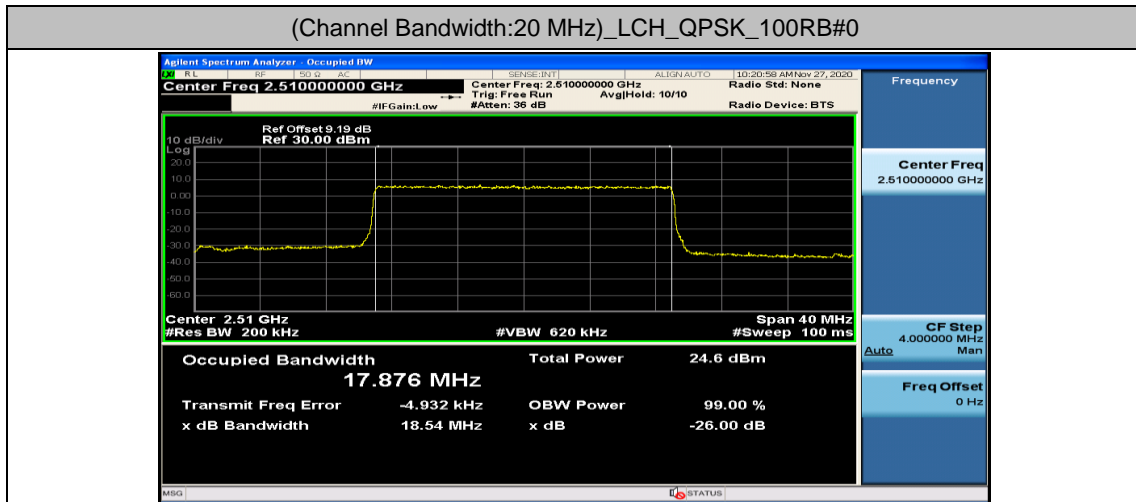

Channel Bandwidth: 15 MHz

Channel Bandwidth: 20 MHz

(Channel Bandwidth:20 MHz)_HCH_QPSK_100RB#0

(Channel Bandwidth:20 MHz)_LCH_16QAM_100RB#0

(Channel Bandwidth:20 MHz)_MCH_16QAM_100RB#0

Appendix D: Band Edge

Test Graphs

Channel Bandwidth: 5 MHz

(Channel Bandwidth: 5 MHz)_LCH_QPSK_12RB#0

(Channel Bandwidth: 5 MHz)_LCH_QPSK_12RB#6

(Channel Bandwidth: 5 MHz)_LCH_QPSK_12RB#13

(Channel Bandwidth: 5 MHz)_LCH_QPSK_25RB#0