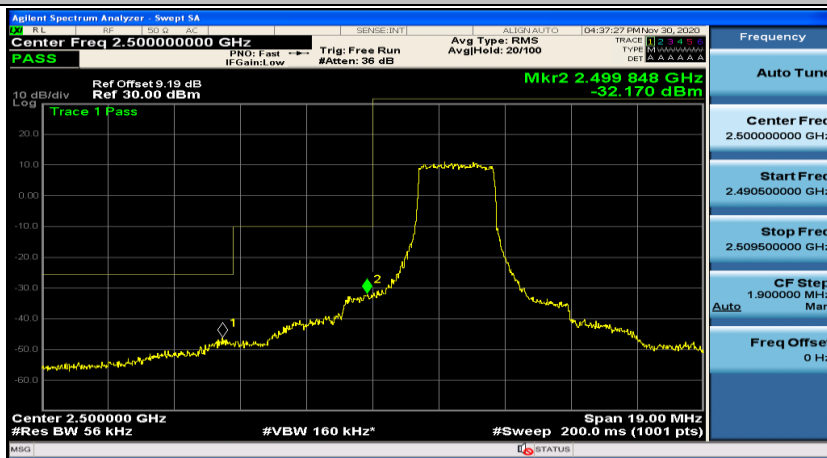

Test Graphs

Channel Bandwidth: 5 MHz

(Channel Bandwidth: 5 MHz)_LCH_QPSK_12RB#0

(Channel Bandwidth: 5 MHz)_LCH_QPSK_12RB#6

(Channel Bandwidth: 5 MHz)_LCH_QPSK_12RB#13

(Channel Bandwidth: 5 MHz)_LCH_QPSK_25RB#0