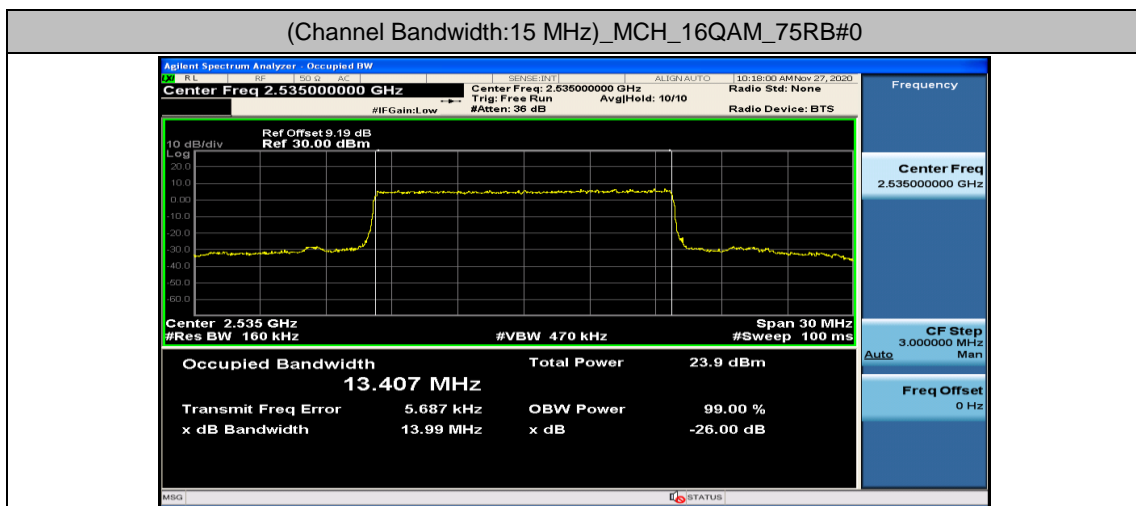

Channel Bandwidth: 15 MHz

Channel Bandwidth: 20 MHz

(Channel Bandwidth:20 MHz)_HCH_QPSK_100RB#0

(Channel Bandwidth:20 MHz)_LCH_16QAM_100RB#0

(Channel Bandwidth:20 MHz)_MCH_16QAM_100RB#0

Appendix D: Band Edge

Test Graphs

Channel Bandwidth: 5 MHz

(Channel Bandwidth: 5 MHz)_LCH_QPSK_12RB#0

(Channel Bandwidth: 5 MHz)_LCH_QPSK_12RB#6

(Channel Bandwidth: 5 MHz)_LCH_QPSK_12RB#13

(Channel Bandwidth: 5 MHz)_LCH_QPSK_25RB#0