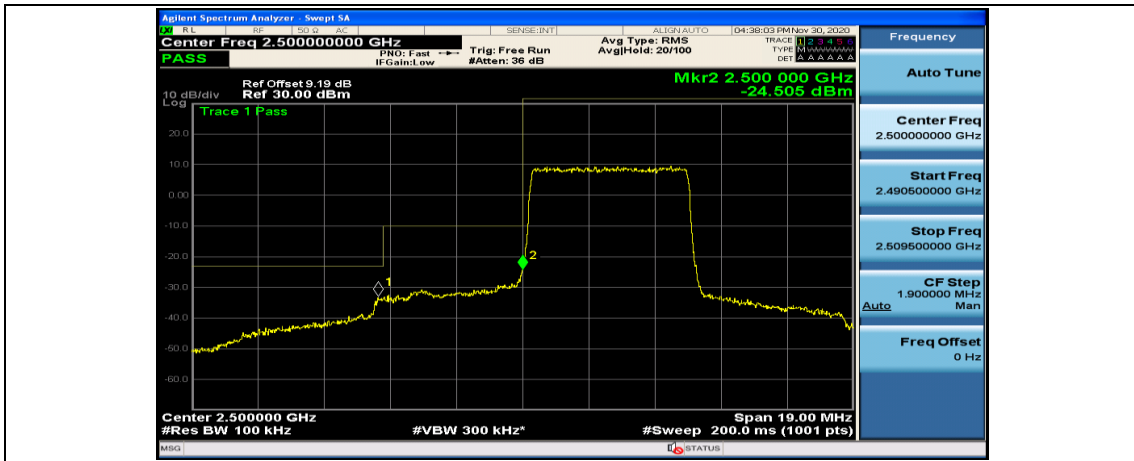

Test Graphs

Channel Bandwidth: 5 MHz

(Channel Bandwidth: 5 MHz)_LCH_QPSK_12RB#0

(Channel Bandwidth: 5 MHz)_LCH_QPSK_12RB#6

(Channel Bandwidth: 5 MHz)_LCH_QPSK_12RB#13

(Channel Bandwidth: 5 MHz)_LCH_QPSK_25RB#0