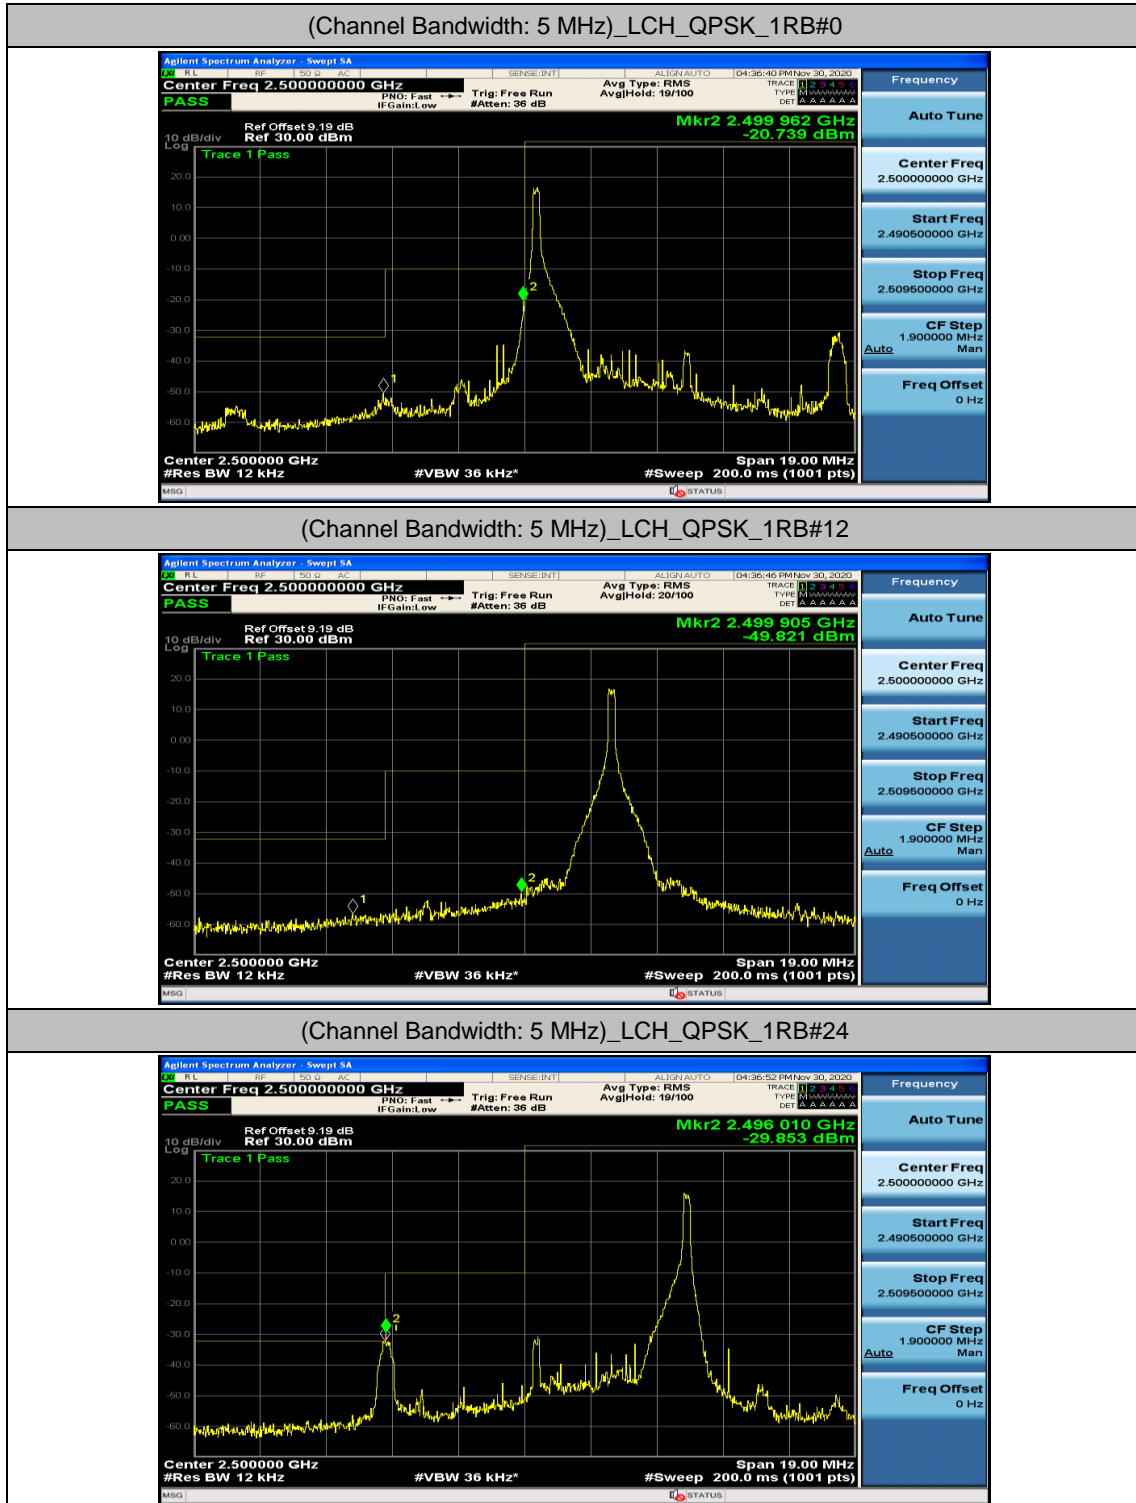

Channel Bandwidth: 15 MHz

Channel Bandwidth: 20 MHz

(Channel Bandwidth:20 MHz)_HCH_QPSK_100RB#0

(Channel Bandwidth:20 MHz)_LCH_16QAM_100RB#0

(Channel Bandwidth:20 MHz)_MCH_16QAM_100RB#0

Appendix D: Band Edge

Test Graphs

Channel Bandwidth: 5 MHz

(Channel Bandwidth: 5 MHz)_LCH_QPSK_12RB#0

(Channel Bandwidth: 5 MHz)_LCH_QPSK_12RB#6

(Channel Bandwidth: 5 MHz)_LCH_QPSK_12RB#13

(Channel Bandwidth: 5 MHz)_LCH_QPSK_25RB#0

(Channel Bandwidth: 5 MHz)_HCH_QPSK_1RB#0

(Channel Bandwidth: 5 MHz)_HCH_QPSK_1RB#12

(Channel Bandwidth: 5 MHz)_HCH_QPSK_1RB#24

(Channel Bandwidth: 5 MHz)_HCH_QPSK_12RB#0

(Channel Bandwidth: 5 MHz)_HCH_QPSK_12RB#6