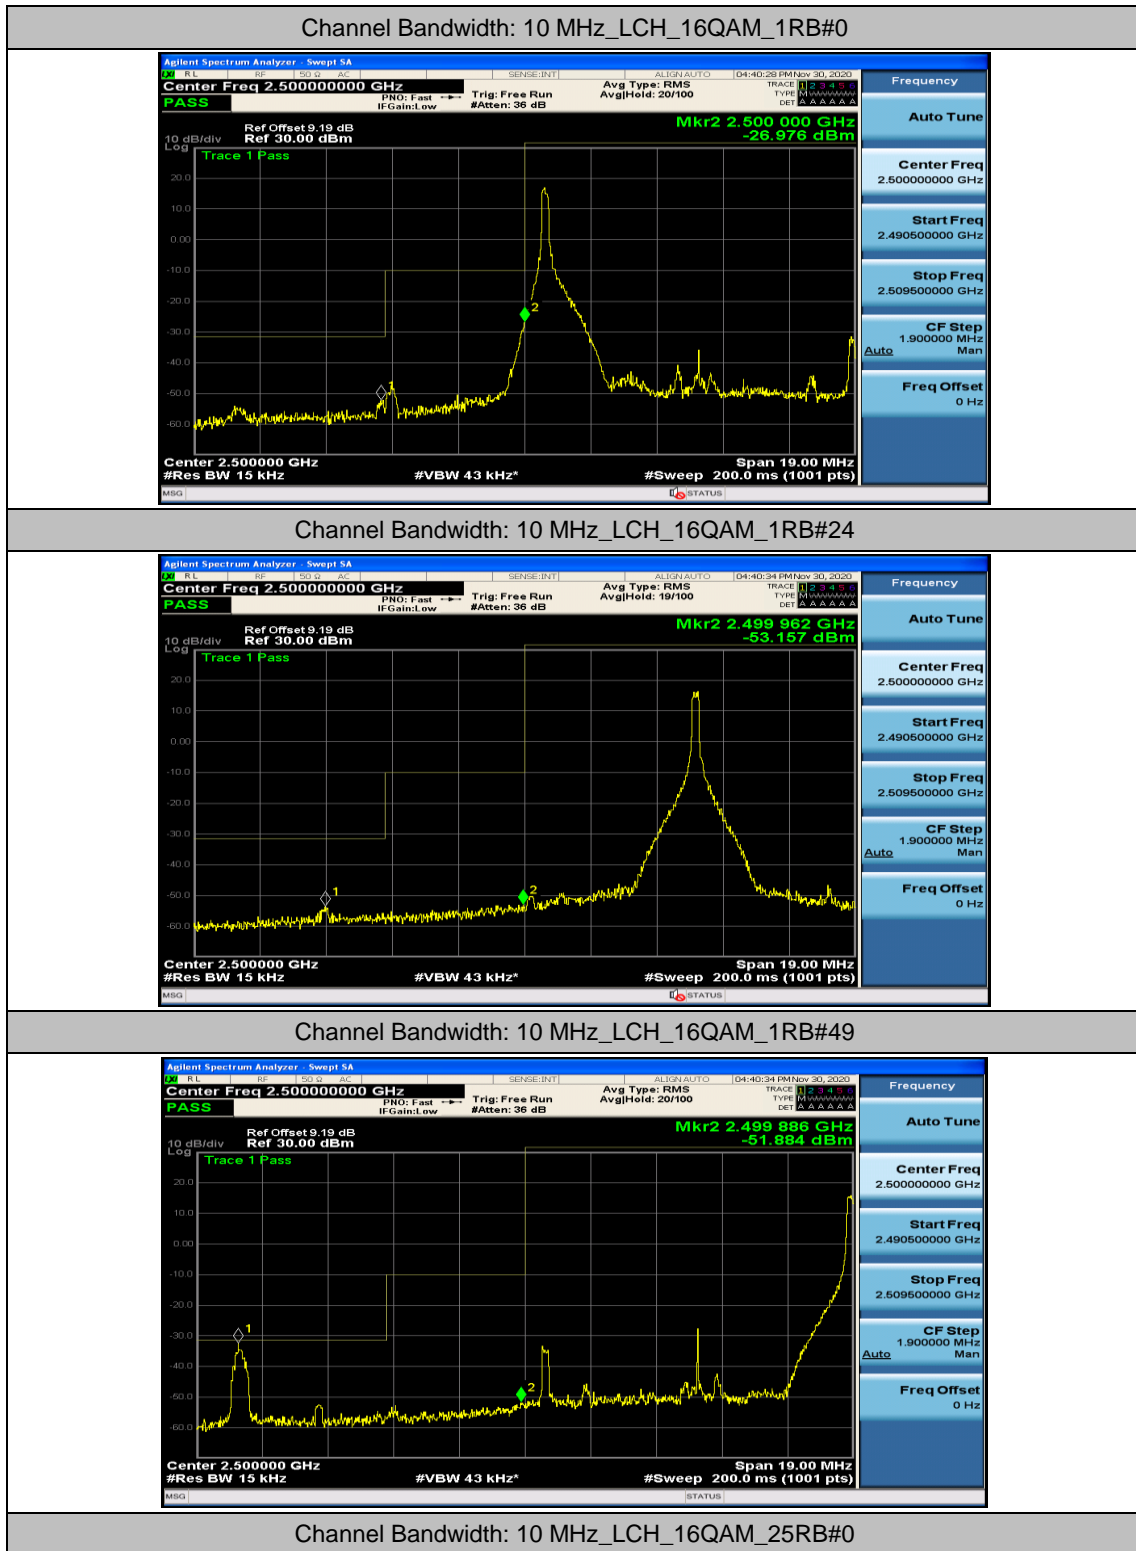

(Channel Bandwidth: 5 MHz)_HCH_16QAM_25RB#0

Channel Bandwidth: 10 MHz

Channel Bandwidth: 10 MHz_LCH_QPSK_25RB#0

Channel Bandwidth: 10 MHz_LCH_QPSK_25RB#12

Channel Bandwidth: 10 MHz_LCH_QPSK_25RB#25

Channel Bandwidth: 10 MHz_HCH_16QAM_1RB#0

Channel Bandwidth: 10 MHz_HCH_16QAM_1RB#24

Channel Bandwidth: 10 MHz_HCH_16QAM_1RB#49

Channel Bandwidth: 10 MHz_HCH_16QAM_50RB#0

Channel Bandwidth: 15 MHz

(Channel Bandwidth:15 MHz)_LCH_QPSK_1RB#74

(Channel Bandwidth:15 MHz)_LCH_QPSK_37RB#0