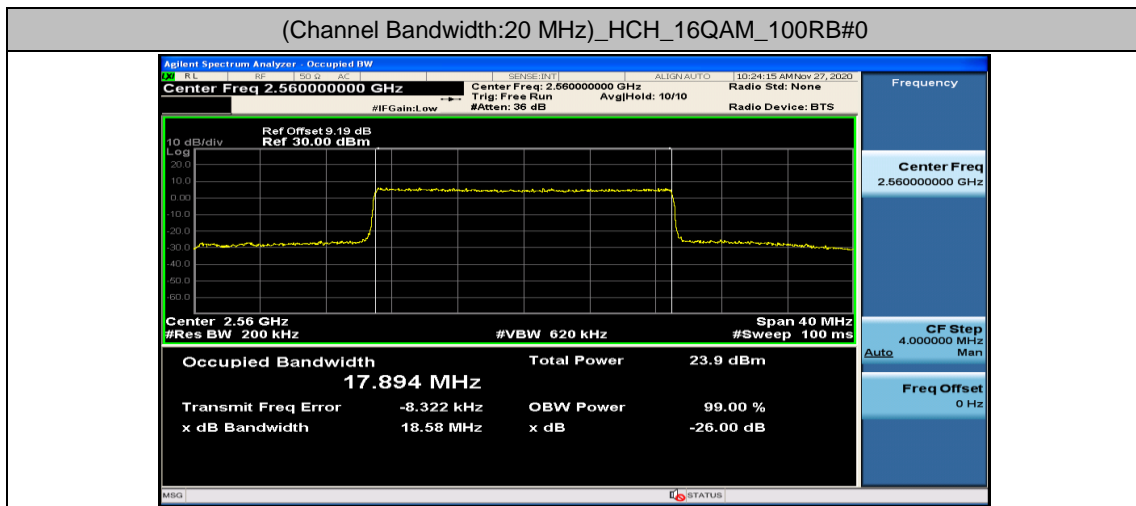

Channel Bandwidth: 15 MHz

Channel Bandwidth: 20 MHz

(Channel Bandwidth:20 MHz)_HCH_QPSK_100RB#0

(Channel Bandwidth:20 MHz)_LCH_16QAM_100RB#0

(Channel Bandwidth:20 MHz)_MCH_16QAM_100RB#0

Appendix D: Band Edge

Test Graphs

Channel Bandwidth: 5 MHz

(Channel Bandwidth: 5 MHz)_LCH_QPSK_12RB#0

(Channel Bandwidth: 5 MHz)_LCH_QPSK_12RB#6

(Channel Bandwidth: 5 MHz)_LCH_QPSK_12RB#13

(Channel Bandwidth: 5 MHz)_LCH_QPSK_25RB#0