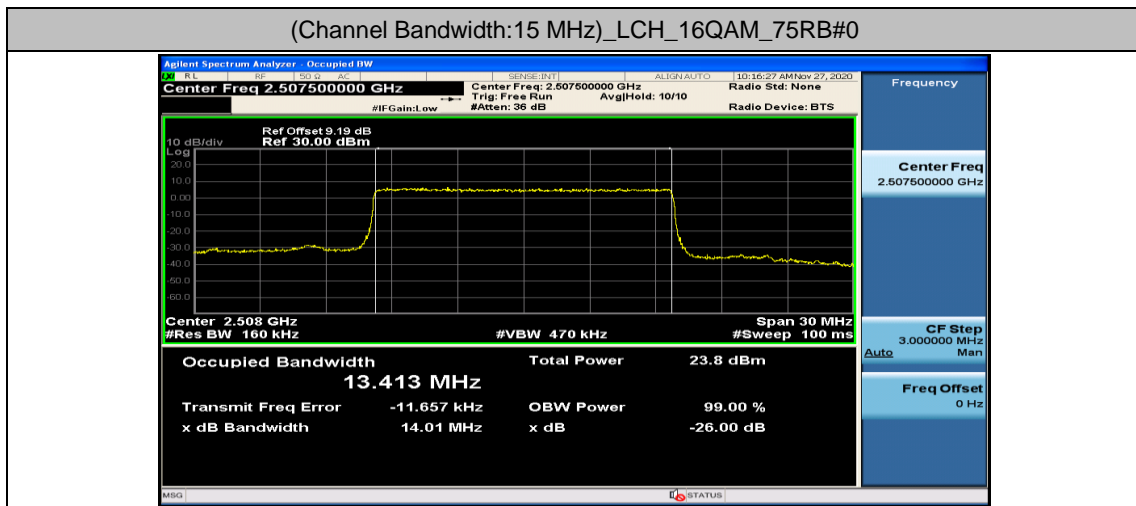

Channel Bandwidth: 15 MHz

Channel Bandwidth: 20 MHz

(Channel Bandwidth:20 MHz)_HCH_QPSK_100RB#0

(Channel Bandwidth:20 MHz)_LCH_16QAM_100RB#0

(Channel Bandwidth:20 MHz)_MCH_16QAM_100RB#0

Appendix D: Band Edge

Test Graphs

Channel Bandwidth: 5 MHz

(Channel Bandwidth: 5 MHz)_LCH_QPSK_12RB#0

(Channel Bandwidth: 5 MHz)_LCH_QPSK_12RB#6

(Channel Bandwidth: 5 MHz)_LCH_QPSK_12RB#13

(Channel Bandwidth: 5 MHz)_LCH_QPSK_25RB#0