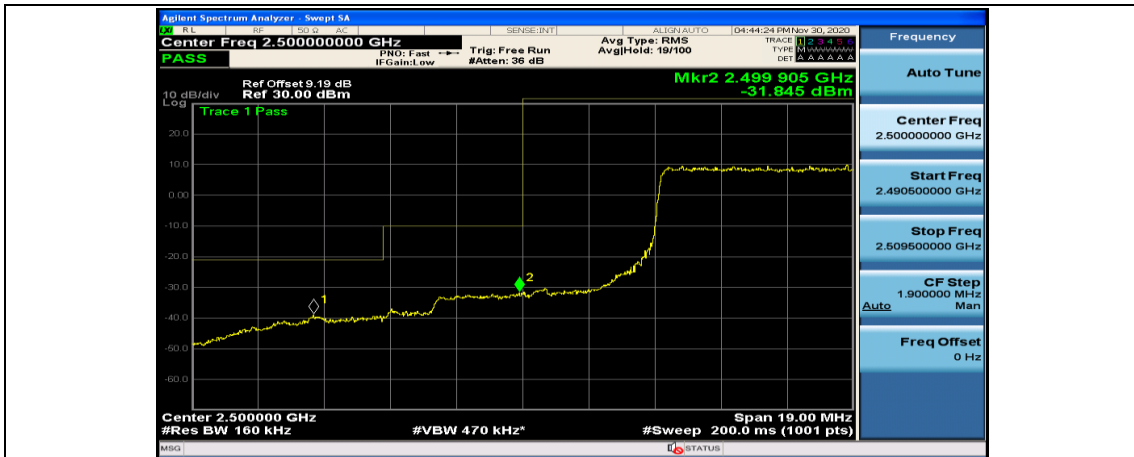

(Channel Bandwidth:15 MHz)_LCH_QPSK_37RB#18