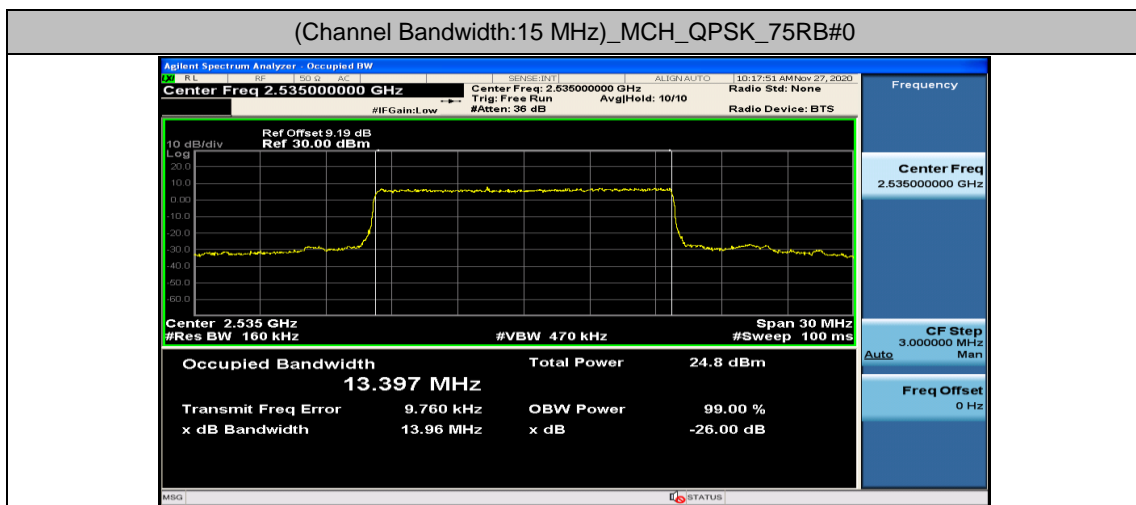

Channel Bandwidth: 15 MHz

Channel Bandwidth: 20 MHz

(Channel Bandwidth:20 MHz)_HCH_QPSK_100RB#0

(Channel Bandwidth:20 MHz)_LCH_16QAM_100RB#0

(Channel Bandwidth:20 MHz)_MCH_16QAM_100RB#0

Appendix D: Band Edge

Test Graphs

Channel Bandwidth: 5 MHz

(Channel Bandwidth: 5 MHz)_LCH_QPSK_12RB#0

(Channel Bandwidth: 5 MHz)_LCH_QPSK_12RB#6

(Channel Bandwidth: 5 MHz)_LCH_QPSK_12RB#13

(Channel Bandwidth: 5 MHz)_LCH_QPSK_25RB#0