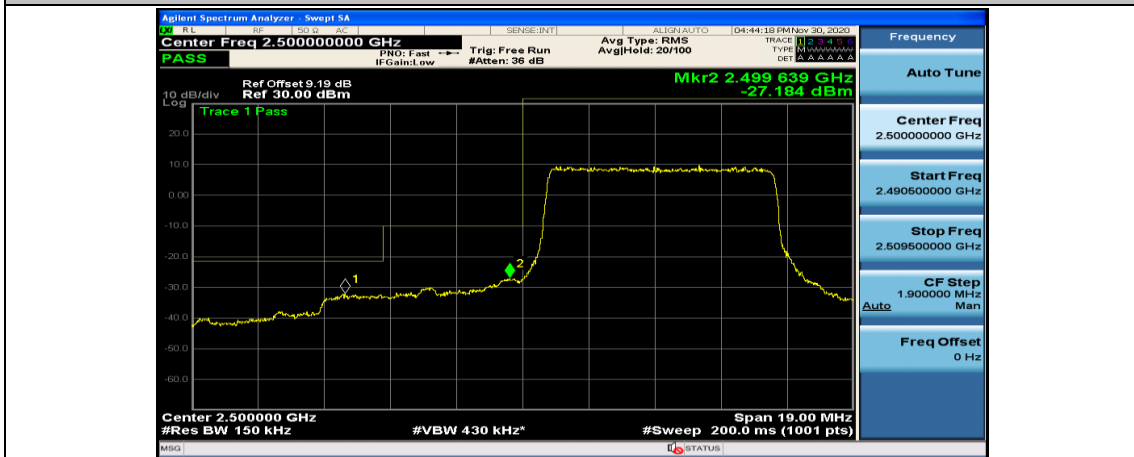

Channel Bandwidth: 10 MHz_HCH_16QAM_1RB#24

Channel Bandwidth: 10 MHz_HCH_16QAM_1RB#49

Channel Bandwidth: 10 MHz_HCH_16QAM_50RB#0

Channel Bandwidth: 15 MHz

(Channel Bandwidth:15 MHz)_LCH_QPSK_1RB#74

(Channel Bandwidth:15 MHz)_LCH_QPSK_37RB#0