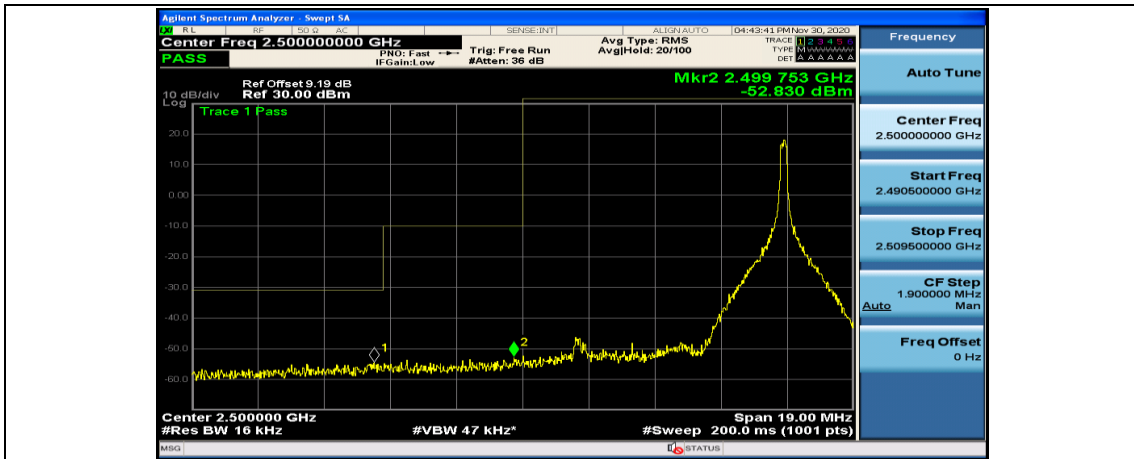

Channel Bandwidth: 10 MHz_HCH_16QAM_1RB#24

Channel Bandwidth: 10 MHz_HCH_16QAM_1RB#49

Channel Bandwidth: 10 MHz_HCH_16QAM_50RB#0

Channel Bandwidth: 15 MHz

(Channel Bandwidth:15 MHz)_LCH_QPSK_1RB#74

(Channel Bandwidth:15 MHz)_LCH_QPSK_37RB#0