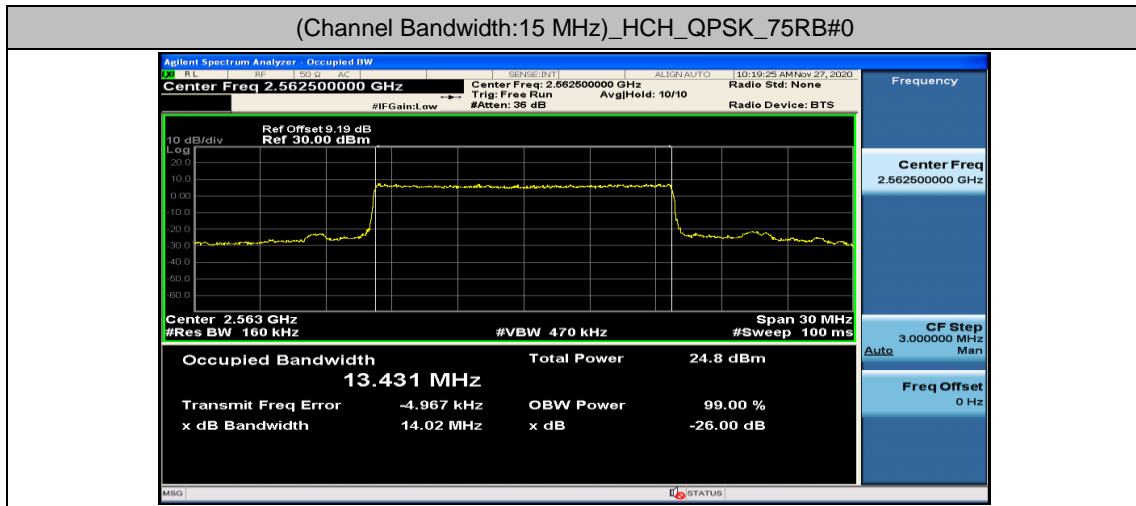

Channel Bandwidth: 15 MHz

Channel Bandwidth: 20 MHz

(Channel Bandwidth:20 MHz)_HCH_QPSK_100RB#0

(Channel Bandwidth:20 MHz)_LCH_16QAM_100RB#0

(Channel Bandwidth:20 MHz)_MCH_16QAM_100RB#0

Appendix D: Band Edge

Test Graphs

Channel Bandwidth: 5 MHz

(Channel Bandwidth: 5 MHz)_LCH_QPSK_12RB#0

(Channel Bandwidth: 5 MHz)_LCH_QPSK_12RB#6

(Channel Bandwidth: 5 MHz)_LCH_QPSK_12RB#13

(Channel Bandwidth: 5 MHz)_LCH_QPSK_25RB#0