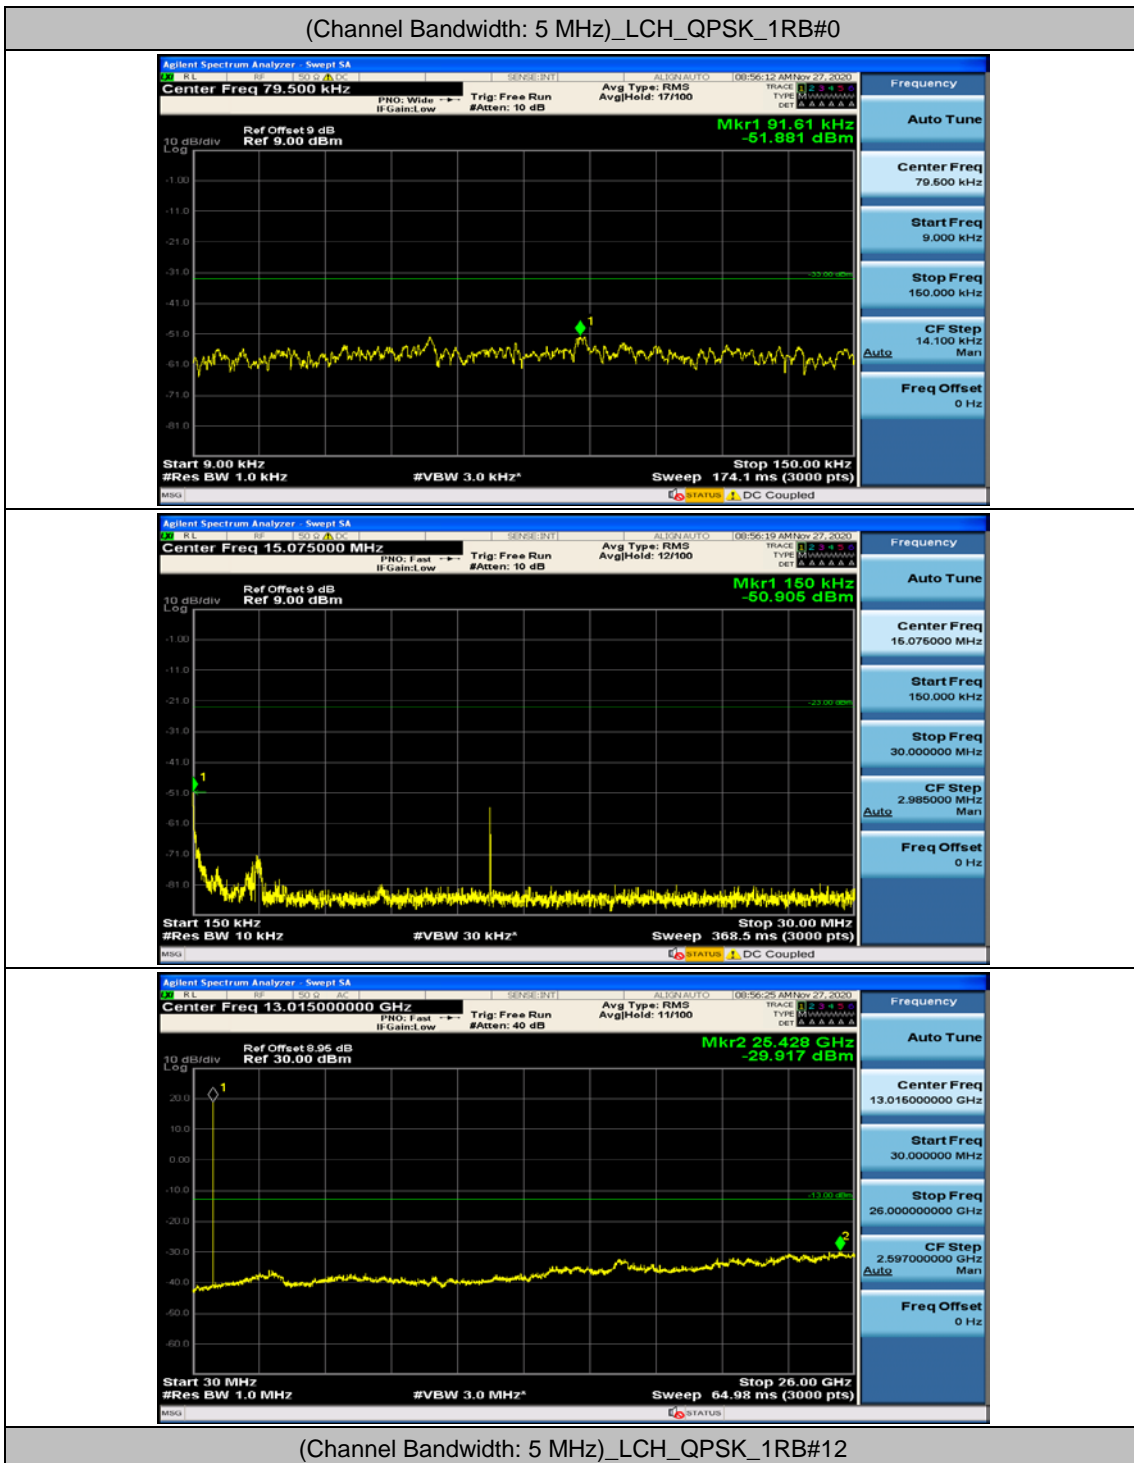

**Channel Bandwidth: 5 MHz**

(Channel Bandwidth: 5 MHz)\_MCH\_QPSK\_1RB#0

(Channel Bandwidth: 5 MHz)\_MCH\_QPSK\_1RB#12