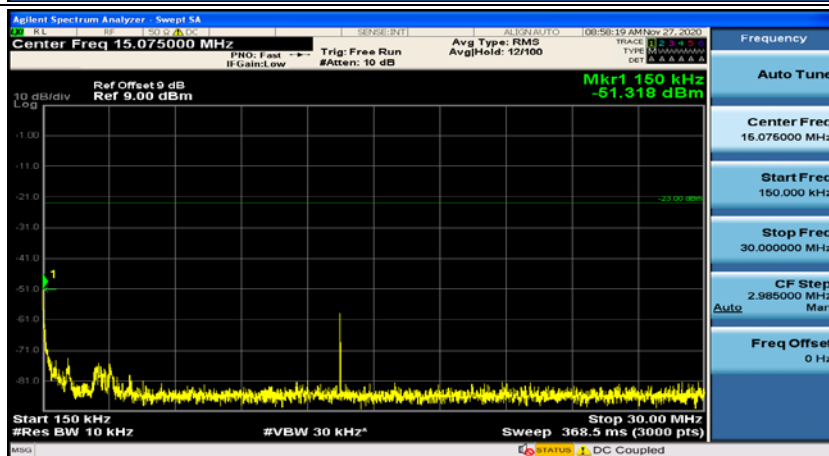

**Channel Bandwidth: 5 MHz**

(Channel Bandwidth: 5 MHz)\_MCH\_QPSK\_1RB#0

(Channel Bandwidth: 5 MHz)\_MCH\_QPSK\_1RB#12