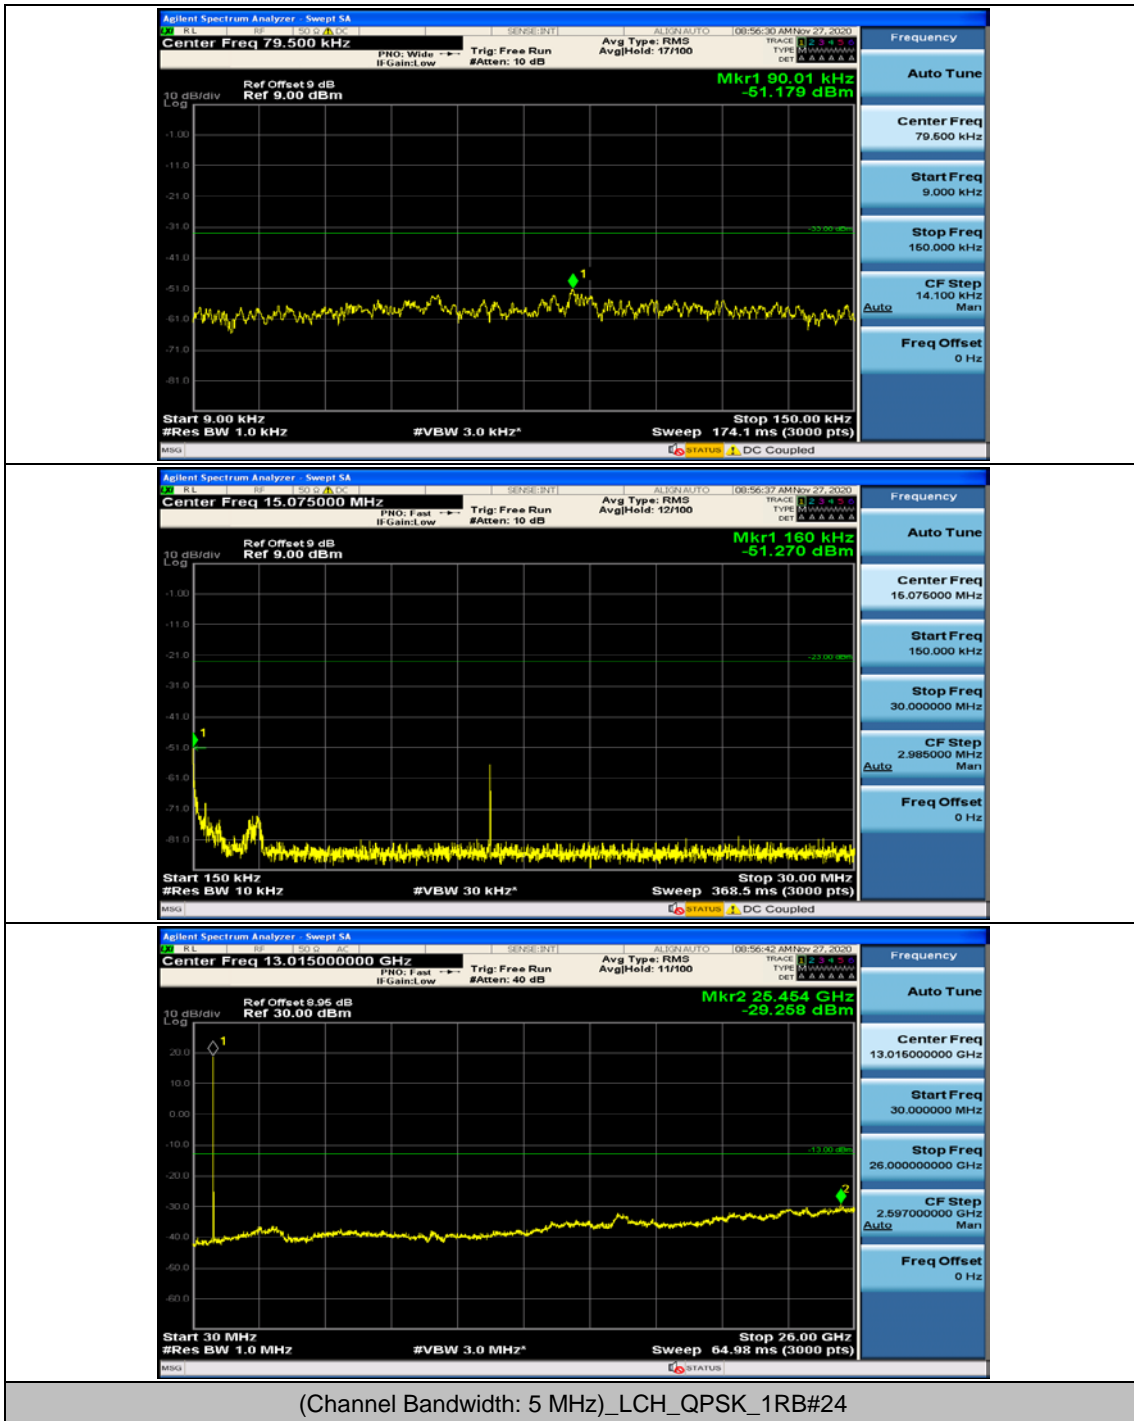

**Channel Bandwidth: 5 MHz**

(Channel Bandwidth: 5 MHz)\_MCH\_QPSK\_1RB#0

(Channel Bandwidth: 5 MHz)\_MCH\_QPSK\_1RB#12