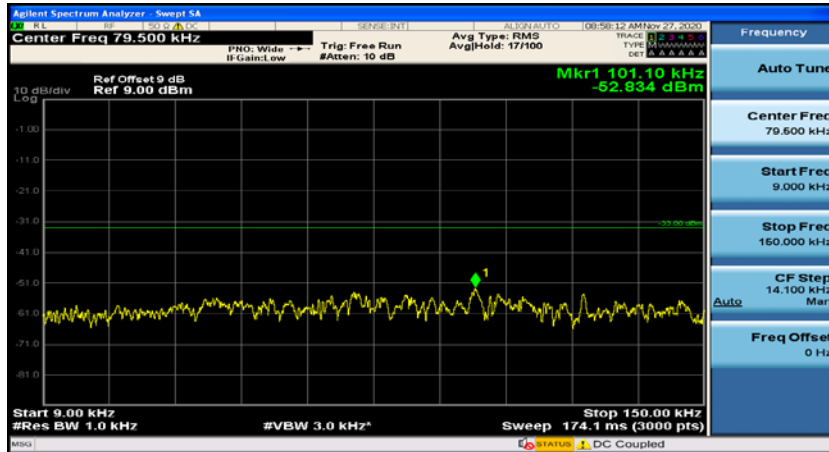

**Channel Bandwidth: 5 MHz**

(Channel Bandwidth: 5 MHz)\_MCH\_QPSK\_1RB#0

(Channel Bandwidth: 5 MHz)\_MCH\_QPSK\_1RB#12