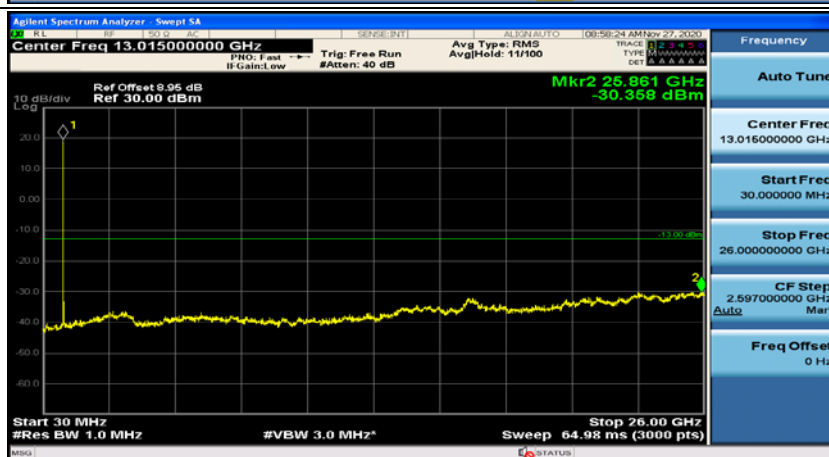

**Channel Bandwidth: 5 MHz**

(Channel Bandwidth: 5 MHz)\_MCH\_QPSK\_1RB#0

(Channel Bandwidth: 5 MHz)\_MCH\_QPSK\_1RB#12