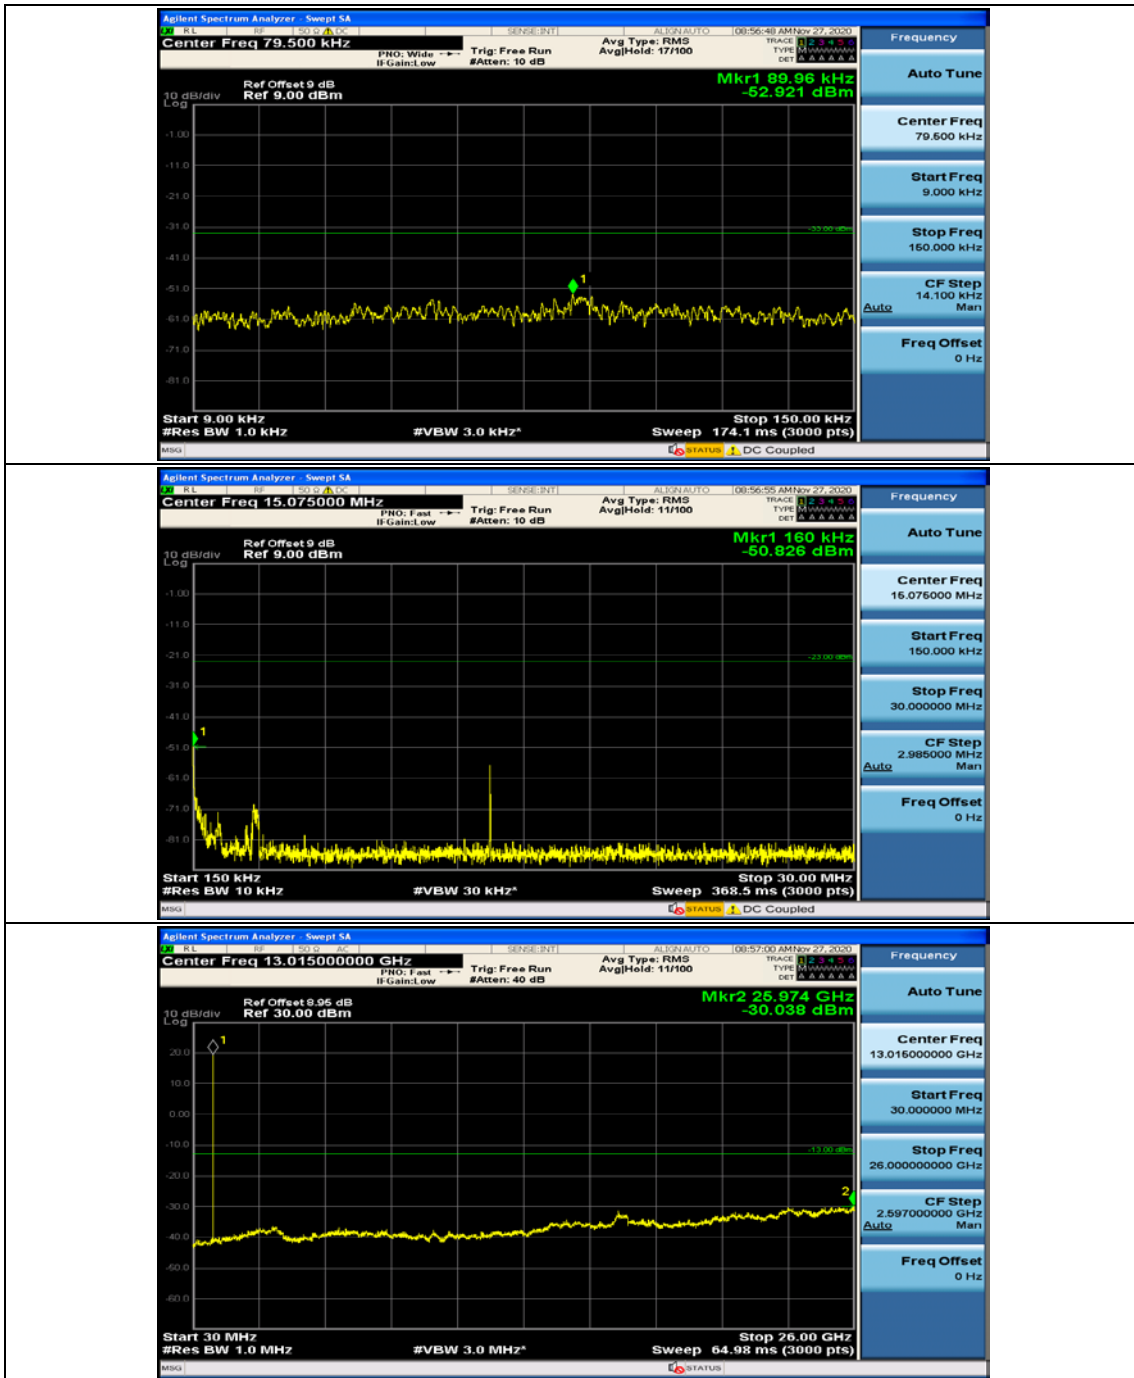

**Channel Bandwidth: 5 MHz**

(Channel Bandwidth: 5 MHz)\_MCH\_QPSK\_1RB#0

(Channel Bandwidth: 5 MHz)\_MCH\_QPSK\_1RB#12