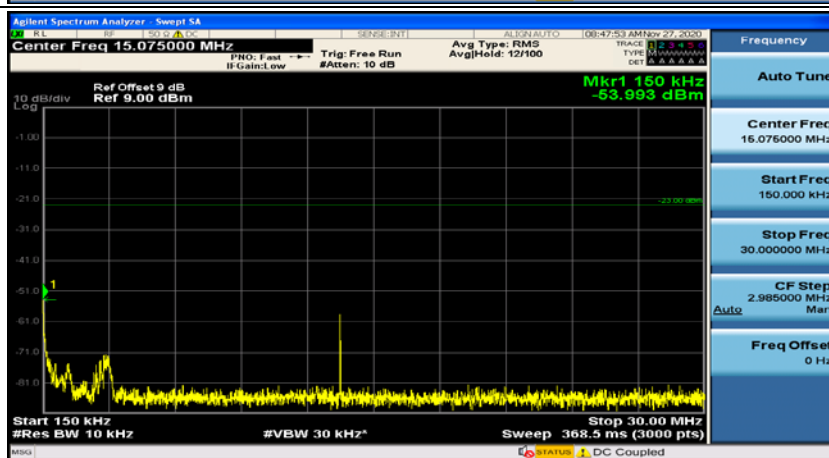

(Channel Bandwidth: 1.4 MHz)_HCH_QPSK_1RB#0

(Channel Bandwidth: 1.4 MHz)_HCH_QPSK_1RB#3

(Channel Bandwidth: 1.4 MHz)_HCH_QPSK_1RB#5

(Channel Bandwidth: 1.4 MHz)_LCH_16QAM_1RB#0

(Channel Bandwidth: 1.4 MHz)_LCH_16QAM_1RB#3

(Channel Bandwidth: 1.4 MHz)_MCH_16QAM_1RB#0

(Channel Bandwidth: 1.4 MHz)_MCH_16QAM_1RB#3

(Channel Bandwidth: 1.4 MHz)_HCH_16QAM_1RB#0

(Channel Bandwidth: 1.4 MHz)_HCH_16QAM_1RB#3

Channel Bandwidth: 3 MHz