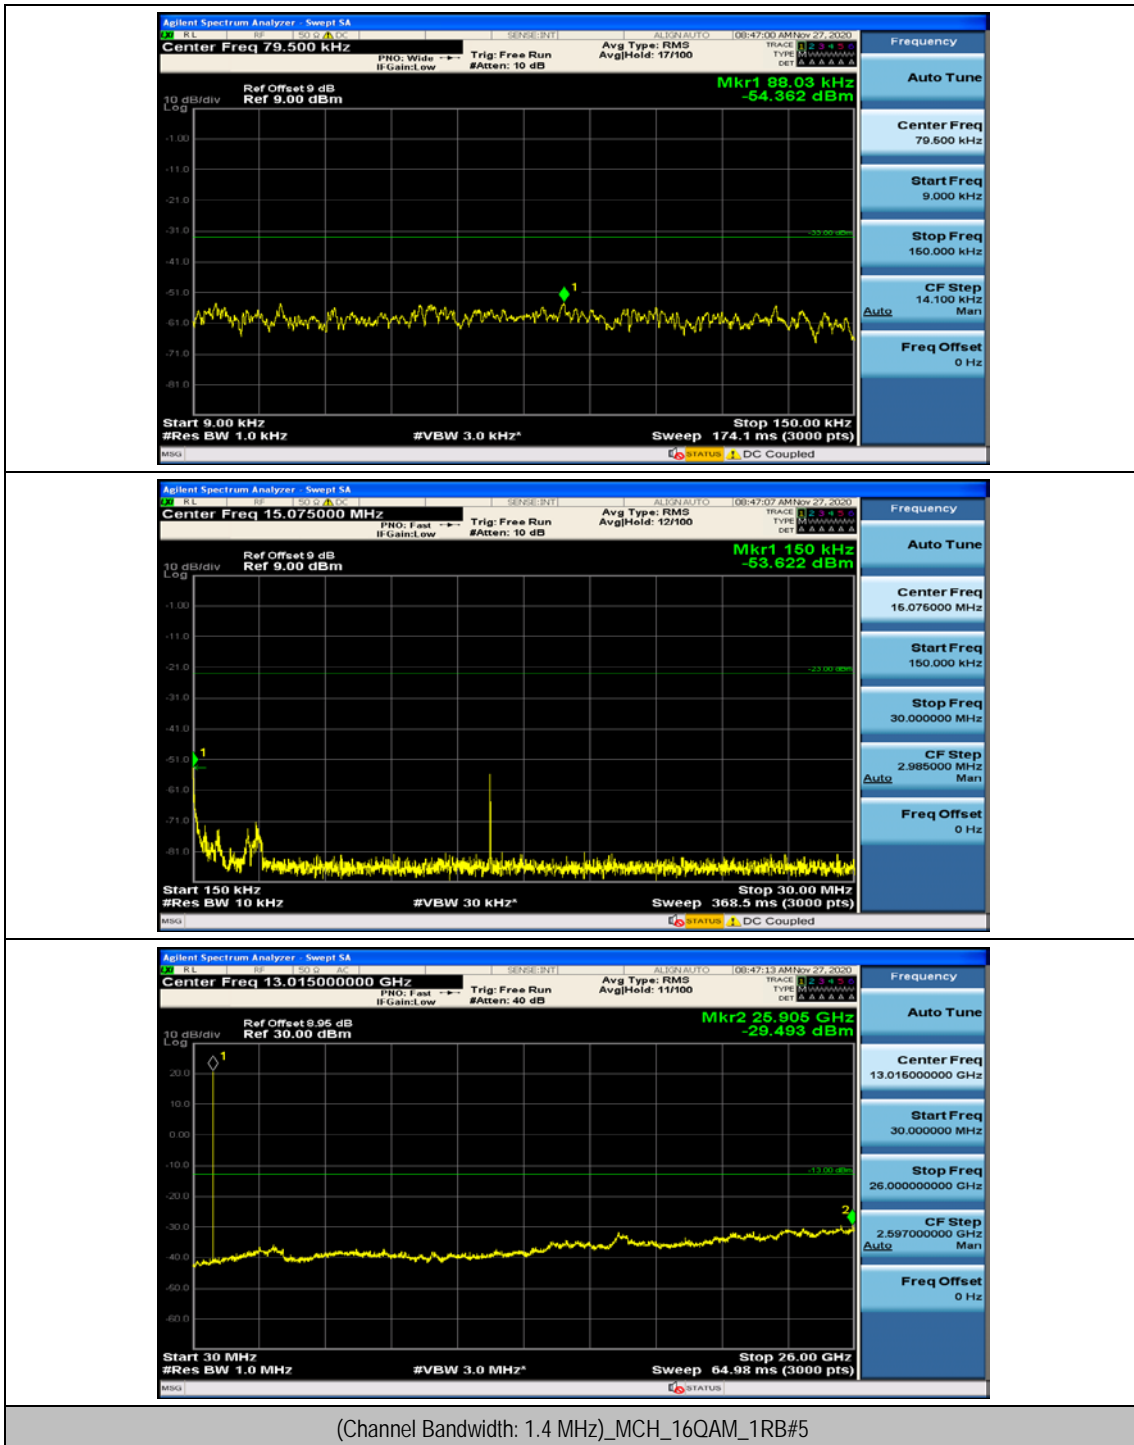

(Channel Bandwidth: 1.4 MHz)_HCH_QPSK_1RB#0

(Channel Bandwidth: 1.4 MHz)_HCH_QPSK_1RB#3

(Channel Bandwidth: 1.4 MHz)_HCH_QPSK_1RB#5

(Channel Bandwidth: 1.4 MHz)_LCH_16QAM_1RB#0

(Channel Bandwidth: 1.4 MHz)_LCH_16QAM_1RB#3

(Channel Bandwidth: 1.4 MHz)_MCH_16QAM_1RB#0

(Channel Bandwidth: 1.4 MHz)_MCH_16QAM_1RB#3

(Channel Bandwidth: 1.4 MHz)_HCH_16QAM_1RB#0

(Channel Bandwidth: 1.4 MHz)_HCH_16QAM_1RB#3

Channel Bandwidth: 3 MHz