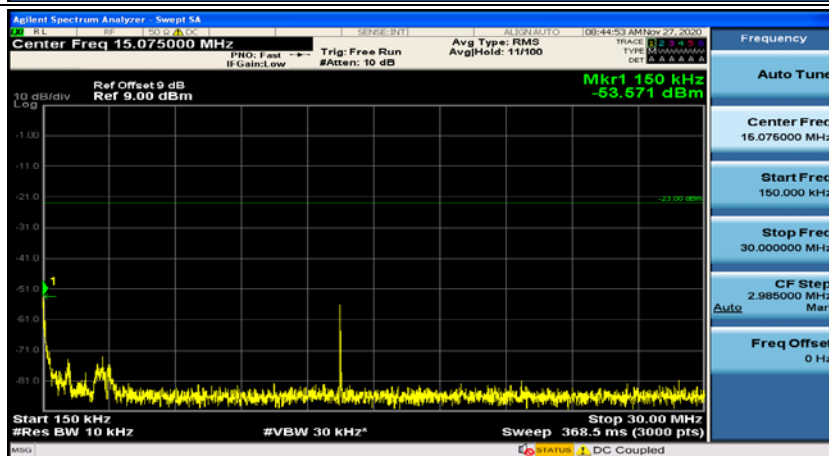

(Channel Bandwidth: 1.4 MHz)_HCH_QPSK_1RB#0

(Channel Bandwidth: 1.4 MHz)_HCH_QPSK_1RB#3

(Channel Bandwidth: 1.4 MHz)_HCH_QPSK_1RB#5

(Channel Bandwidth: 1.4 MHz)_LCH_16QAM_1RB#0

(Channel Bandwidth: 1.4 MHz)_LCH_16QAM_1RB#3

(Channel Bandwidth: 1.4 MHz)_MCH_16QAM_1RB#0

(Channel Bandwidth: 1.4 MHz)_MCH_16QAM_1RB#3

(Channel Bandwidth: 1.4 MHz)_HCH_16QAM_1RB#0

(Channel Bandwidth: 1.4 MHz)_HCH_16QAM_1RB#3

Channel Bandwidth: 3 MHz