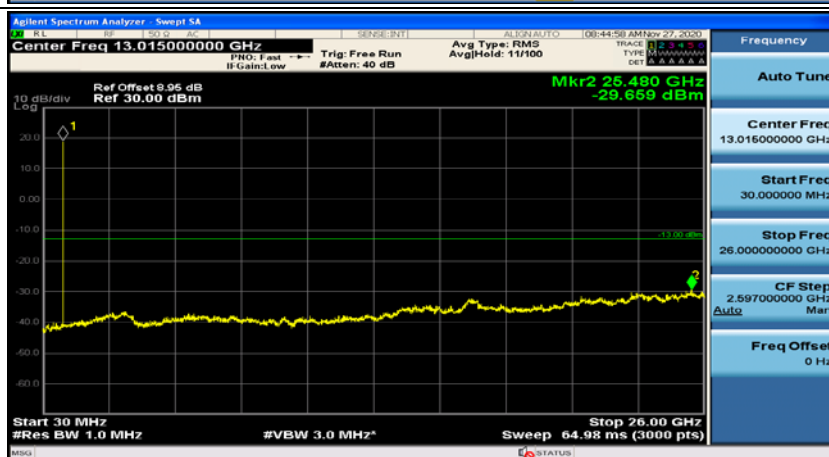

(Channel Bandwidth: 1.4 MHz)_HCH_QPSK_1RB#0

(Channel Bandwidth: 1.4 MHz)_HCH_QPSK_1RB#3

(Channel Bandwidth: 1.4 MHz)_HCH_QPSK_1RB#5

(Channel Bandwidth: 1.4 MHz)_LCH_16QAM_1RB#0

(Channel Bandwidth: 1.4 MHz)_LCH_16QAM_1RB#3

(Channel Bandwidth: 1.4 MHz)_MCH_16QAM_1RB#0

(Channel Bandwidth: 1.4 MHz)_MCH_16QAM_1RB#3

(Channel Bandwidth: 1.4 MHz)_HCH_16QAM_1RB#0

(Channel Bandwidth: 1.4 MHz)_HCH_16QAM_1RB#3

Channel Bandwidth: 3 MHz