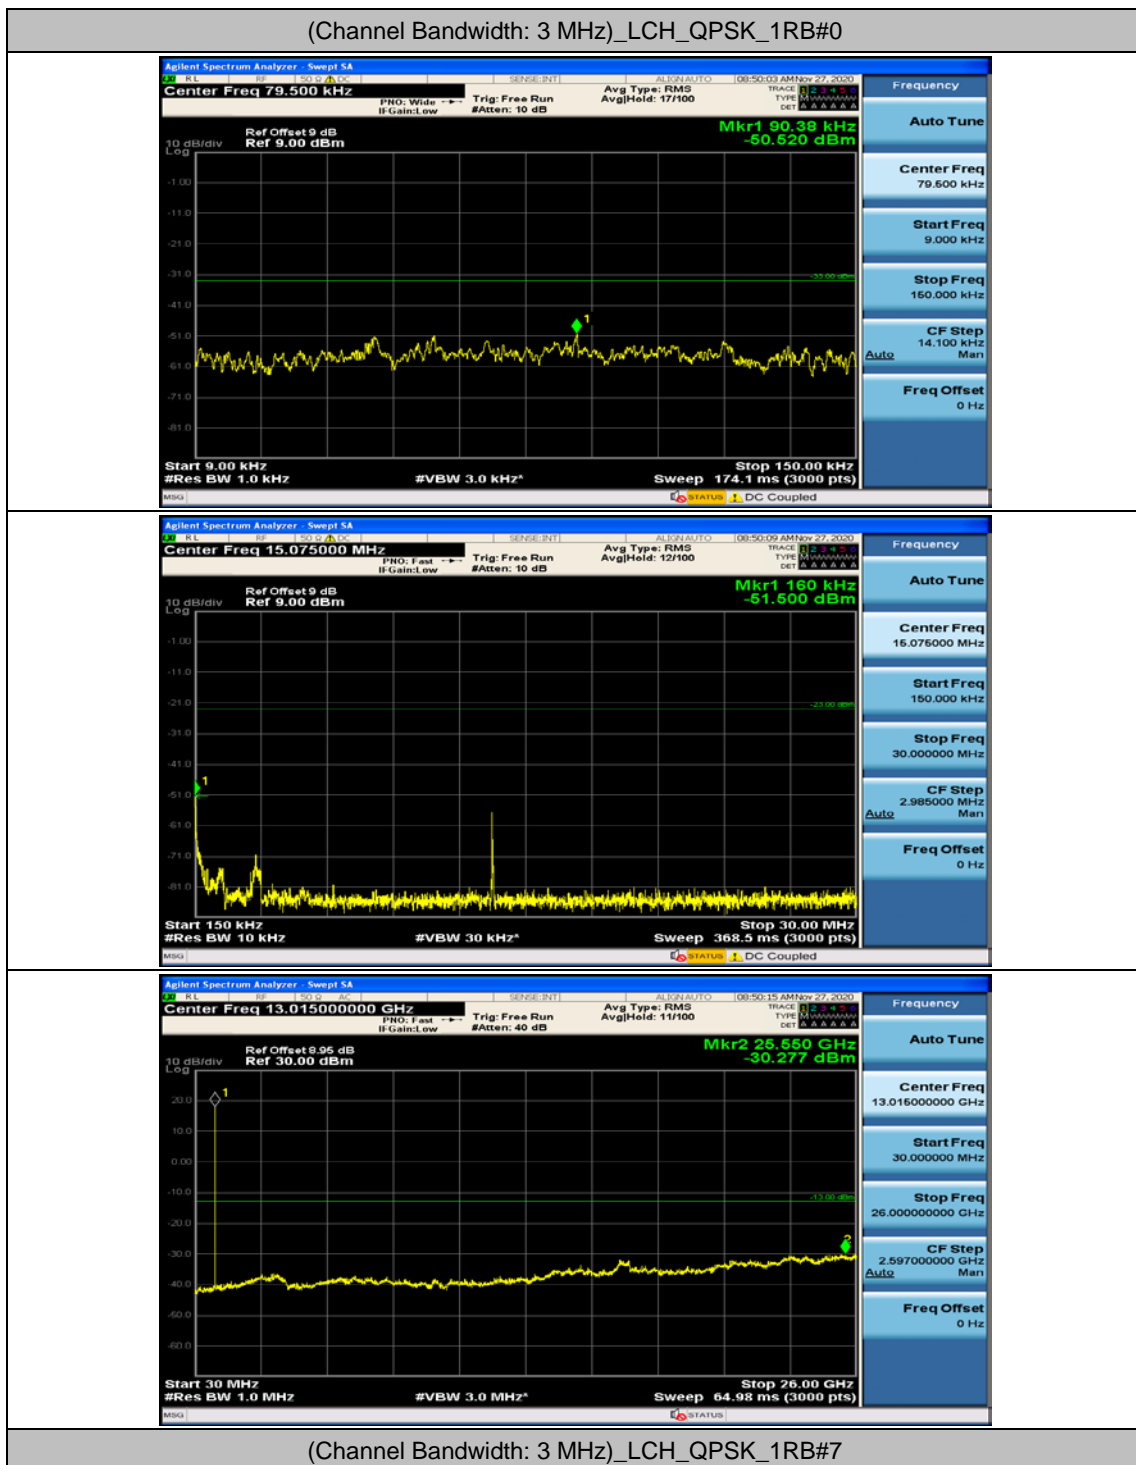

(Channel Bandwidth: 1.4 MHz)_HCH_QPSK_1RB#0

(Channel Bandwidth: 1.4 MHz)_HCH_QPSK_1RB#3

(Channel Bandwidth: 1.4 MHz)_HCH_QPSK_1RB#5

(Channel Bandwidth: 1.4 MHz)_LCH_16QAM_1RB#0

(Channel Bandwidth: 1.4 MHz)_LCH_16QAM_1RB#3

(Channel Bandwidth: 1.4 MHz)_MCH_16QAM_1RB#0

(Channel Bandwidth: 1.4 MHz)_MCH_16QAM_1RB#3

(Channel Bandwidth: 1.4 MHz)_HCH_16QAM_1RB#0

(Channel Bandwidth: 1.4 MHz)_HCH_16QAM_1RB#3

Channel Bandwidth: 3 MHz

(Channel Bandwidth: 3 MHz)_MCH_QPSK_1RB#0

(Channel Bandwidth: 3 MHz)_MCH_QPSK_1RB#7