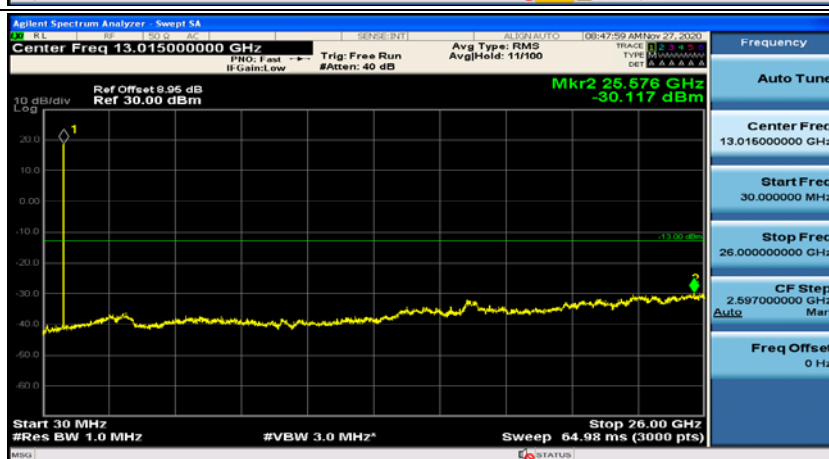

(Channel Bandwidth: 1.4 MHz)_HCH_QPSK_1RB#0

(Channel Bandwidth: 1.4 MHz)_HCH_QPSK_1RB#3

(Channel Bandwidth: 1.4 MHz)_HCH_QPSK_1RB#5

(Channel Bandwidth: 1.4 MHz)_LCH_16QAM_1RB#0

(Channel Bandwidth: 1.4 MHz)_LCH_16QAM_1RB#3

(Channel Bandwidth: 1.4 MHz)_MCH_16QAM_1RB#0

(Channel Bandwidth: 1.4 MHz)_MCH_16QAM_1RB#3

(Channel Bandwidth: 1.4 MHz)_HCH_16QAM_1RB#0

(Channel Bandwidth: 1.4 MHz)_HCH_16QAM_1RB#3

Channel Bandwidth: 3 MHz