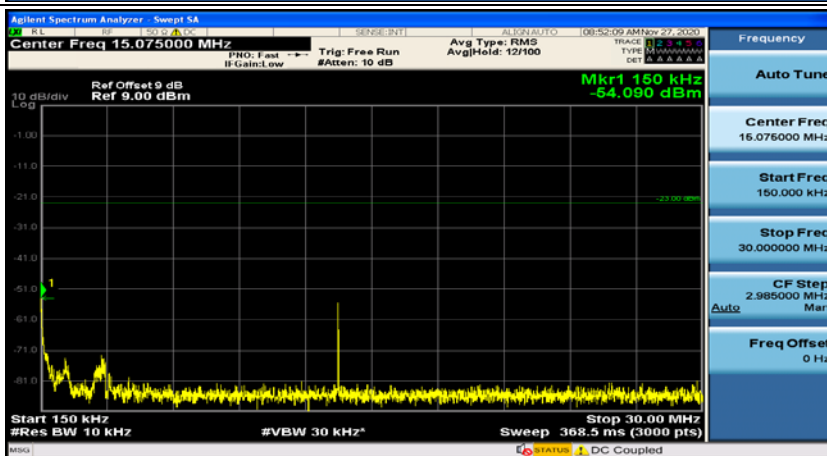

(Channel Bandwidth: 3 MHz)_MCH_QPSK_1RB#0