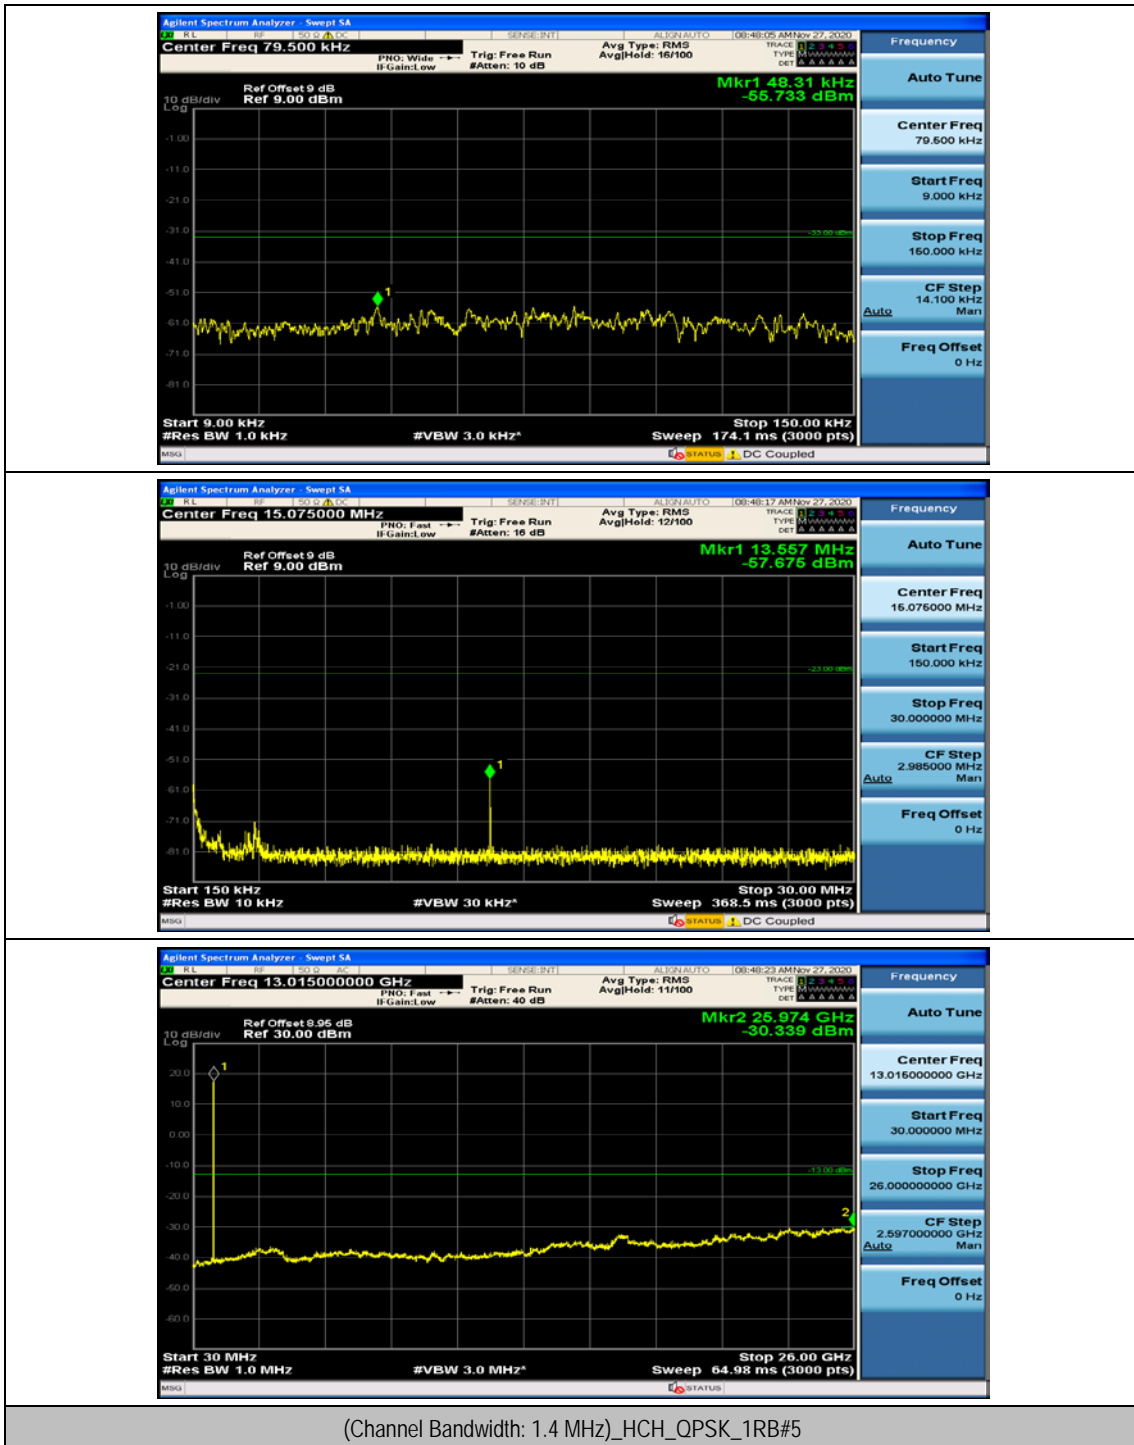

(Channel Bandwidth: 1.4 MHz)_HCH_QPSK_1RB#0

(Channel Bandwidth: 1.4 MHz)_HCH_QPSK_1RB#3

(Channel Bandwidth: 1.4 MHz)_HCH_QPSK_1RB#5

(Channel Bandwidth: 1.4 MHz)_LCH_16QAM_1RB#0

(Channel Bandwidth: 1.4 MHz)_LCH_16QAM_1RB#3

(Channel Bandwidth: 1.4 MHz)_MCH_16QAM_1RB#0

(Channel Bandwidth: 1.4 MHz)_MCH_16QAM_1RB#3

(Channel Bandwidth: 1.4 MHz)_HCH_16QAM_1RB#0

(Channel Bandwidth: 1.4 MHz)_HCH_16QAM_1RB#3

Channel Bandwidth: 3 MHz