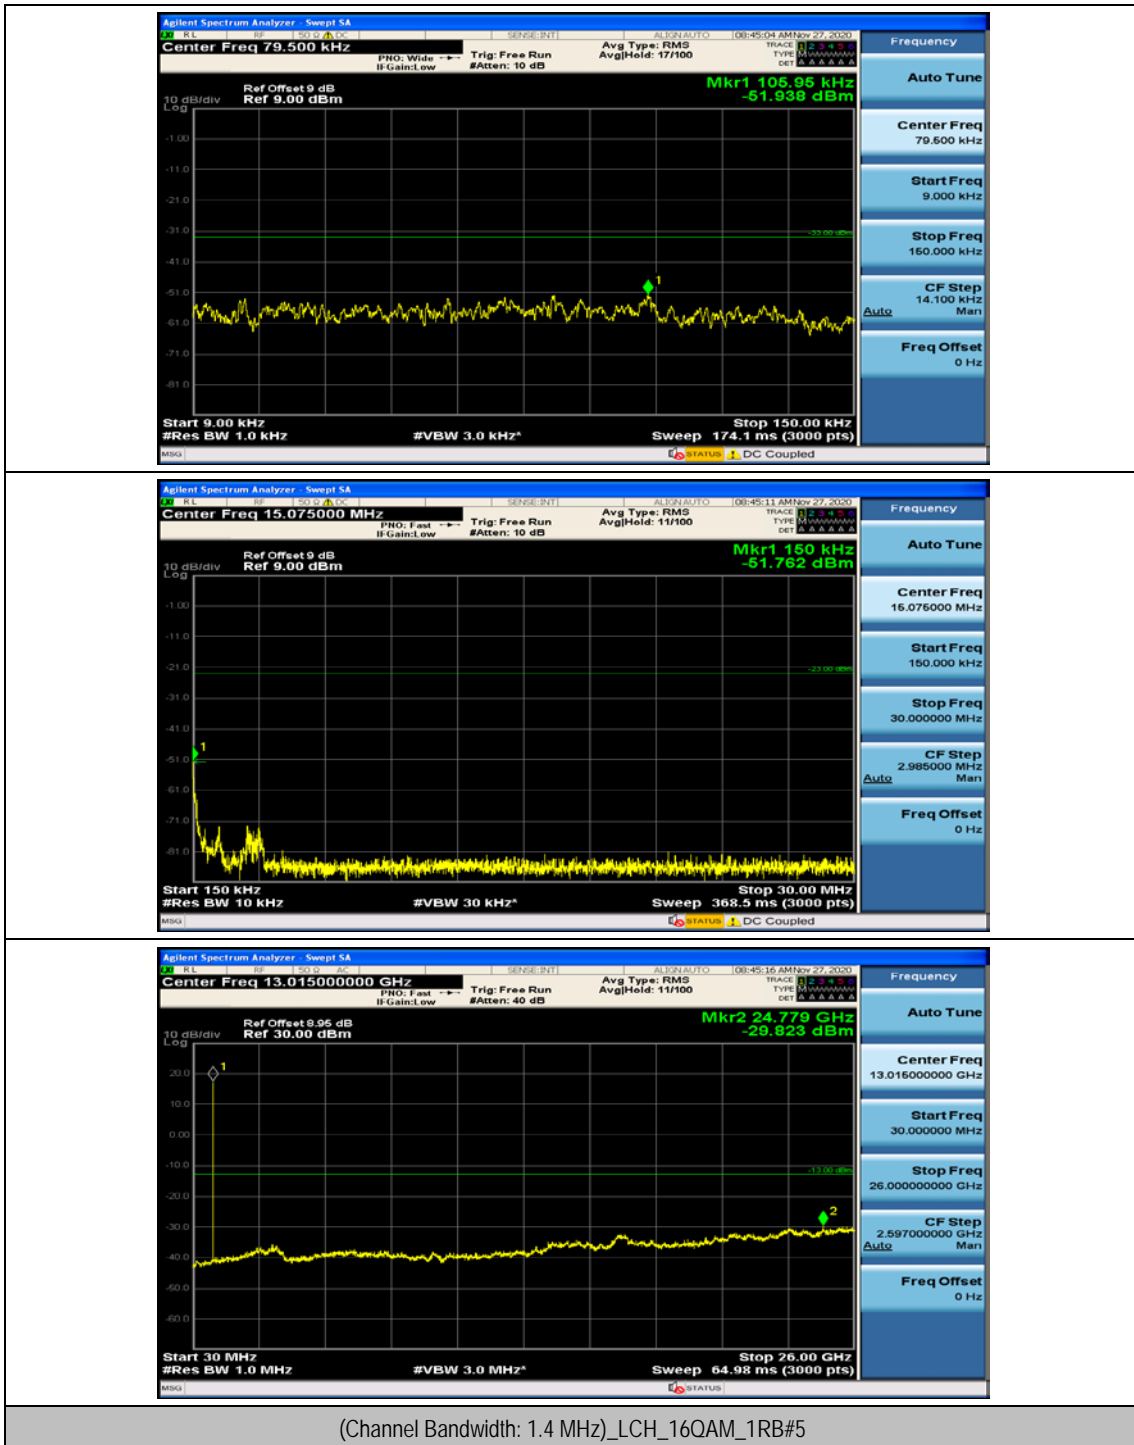

(Channel Bandwidth: 1.4 MHz)_HCH_QPSK_1RB#0

(Channel Bandwidth: 1.4 MHz)_HCH_QPSK_1RB#3

(Channel Bandwidth: 1.4 MHz)_HCH_QPSK_1RB#5

(Channel Bandwidth: 1.4 MHz)_LCH_16QAM_1RB#0

(Channel Bandwidth: 1.4 MHz)_LCH_16QAM_1RB#3

(Channel Bandwidth: 1.4 MHz)_MCH_16QAM_1RB#0

(Channel Bandwidth: 1.4 MHz)_MCH_16QAM_1RB#3

(Channel Bandwidth: 1.4 MHz)_HCH_16QAM_1RB#0

(Channel Bandwidth: 1.4 MHz)_HCH_16QAM_1RB#3

Channel Bandwidth: 3 MHz