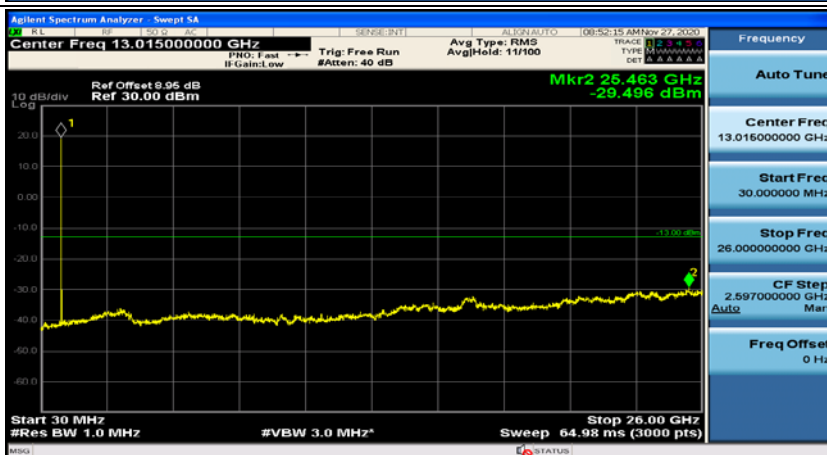

(Channel Bandwidth: 3 MHz)_MCH_QPSK_1RB#0