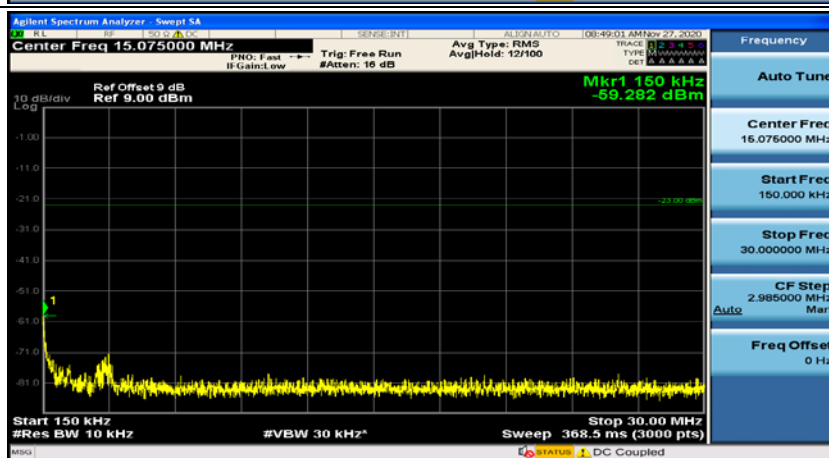

(Channel Bandwidth: 1.4 MHz)_MCH_16QAM_1RB#0

(Channel Bandwidth: 1.4 MHz)_MCH_16QAM_1RB#3

(Channel Bandwidth: 1.4 MHz)_HCH_16QAM_1RB#0

(Channel Bandwidth: 1.4 MHz)_HCH_16QAM_1RB#3

Channel Bandwidth: 3 MHz