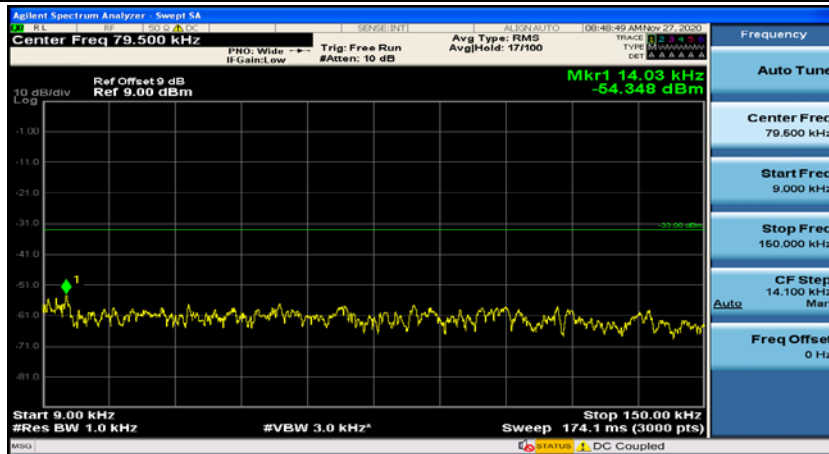

(Channel Bandwidth: 1.4 MHz)_MCH_16QAM_1RB#0

(Channel Bandwidth: 1.4 MHz)_MCH_16QAM_1RB#3

(Channel Bandwidth: 1.4 MHz)_HCH_16QAM_1RB#0

(Channel Bandwidth: 1.4 MHz)_HCH_16QAM_1RB#3

Channel Bandwidth: 3 MHz