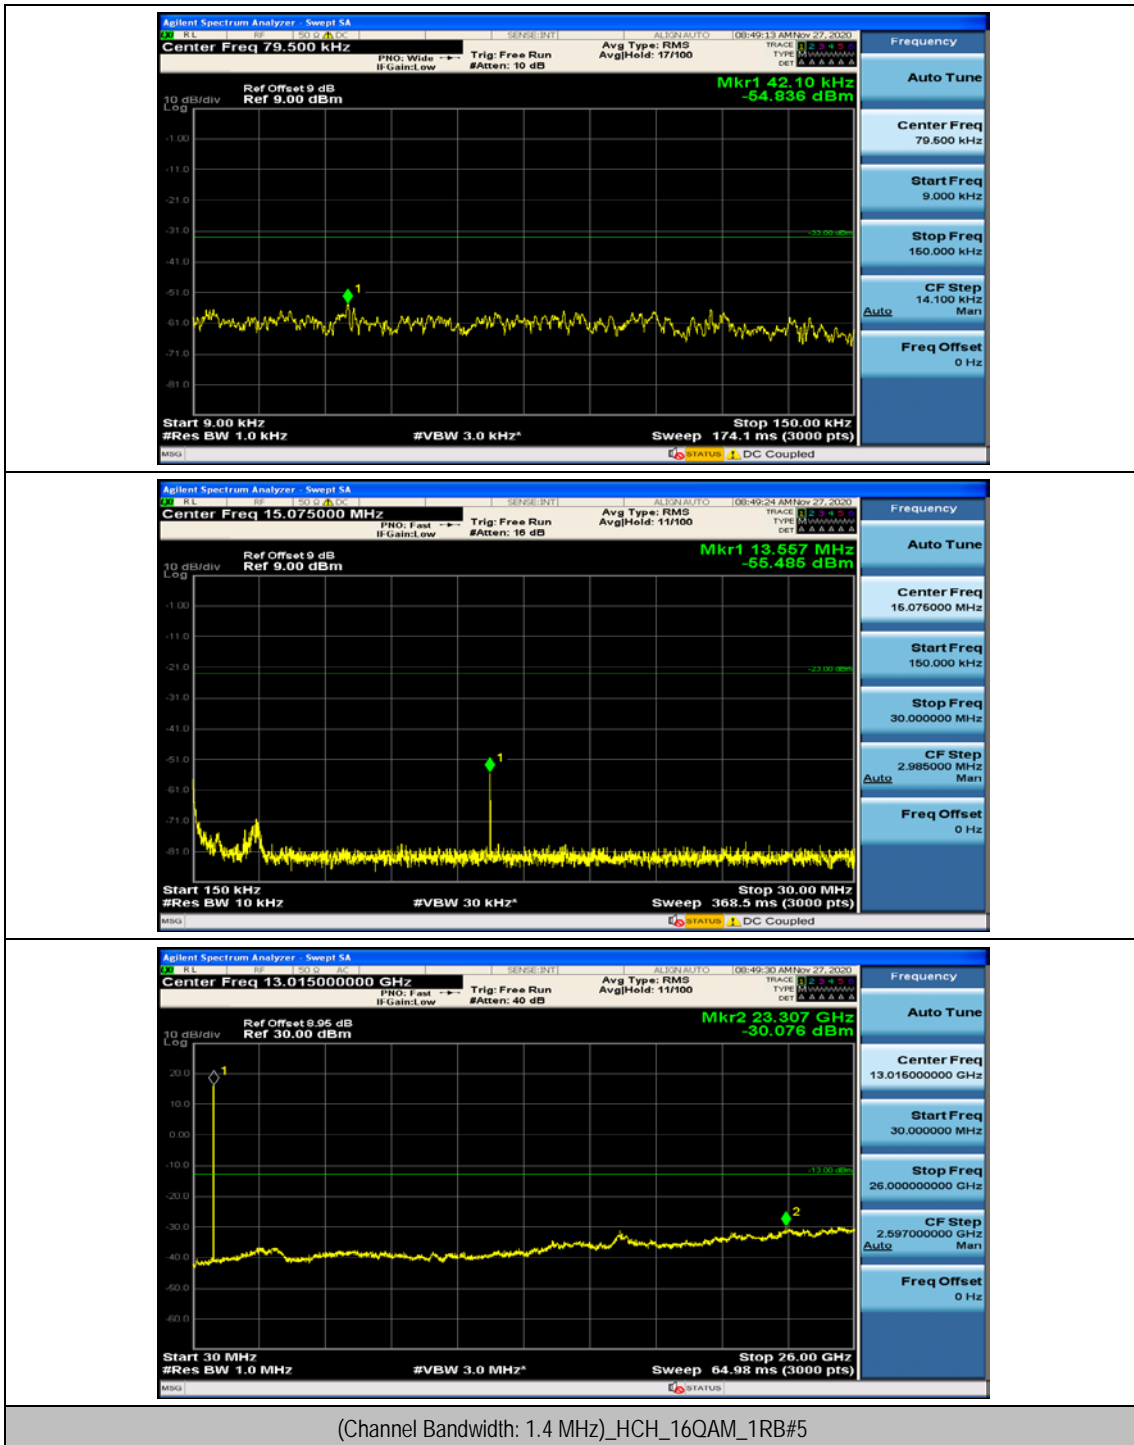

(Channel Bandwidth: 1.4 MHz)_HCH_QPSK_1RB#0

(Channel Bandwidth: 1.4 MHz)_HCH_QPSK_1RB#3

(Channel Bandwidth: 1.4 MHz)_HCH_QPSK_1RB#5

(Channel Bandwidth: 1.4 MHz)_LCH_16QAM_1RB#0

(Channel Bandwidth: 1.4 MHz)_LCH_16QAM_1RB#3

(Channel Bandwidth: 1.4 MHz)_MCH_16QAM_1RB#0

(Channel Bandwidth: 1.4 MHz)_MCH_16QAM_1RB#3

(Channel Bandwidth: 1.4 MHz)_HCH_16QAM_1RB#0

(Channel Bandwidth: 1.4 MHz)_HCH_16QAM_1RB#3

Channel Bandwidth: 3 MHz

(Channel Bandwidth: 3 MHz)_MCH_QPSK_1RB#0

(Channel Bandwidth: 3 MHz)_MCH_QPSK_1RB#7