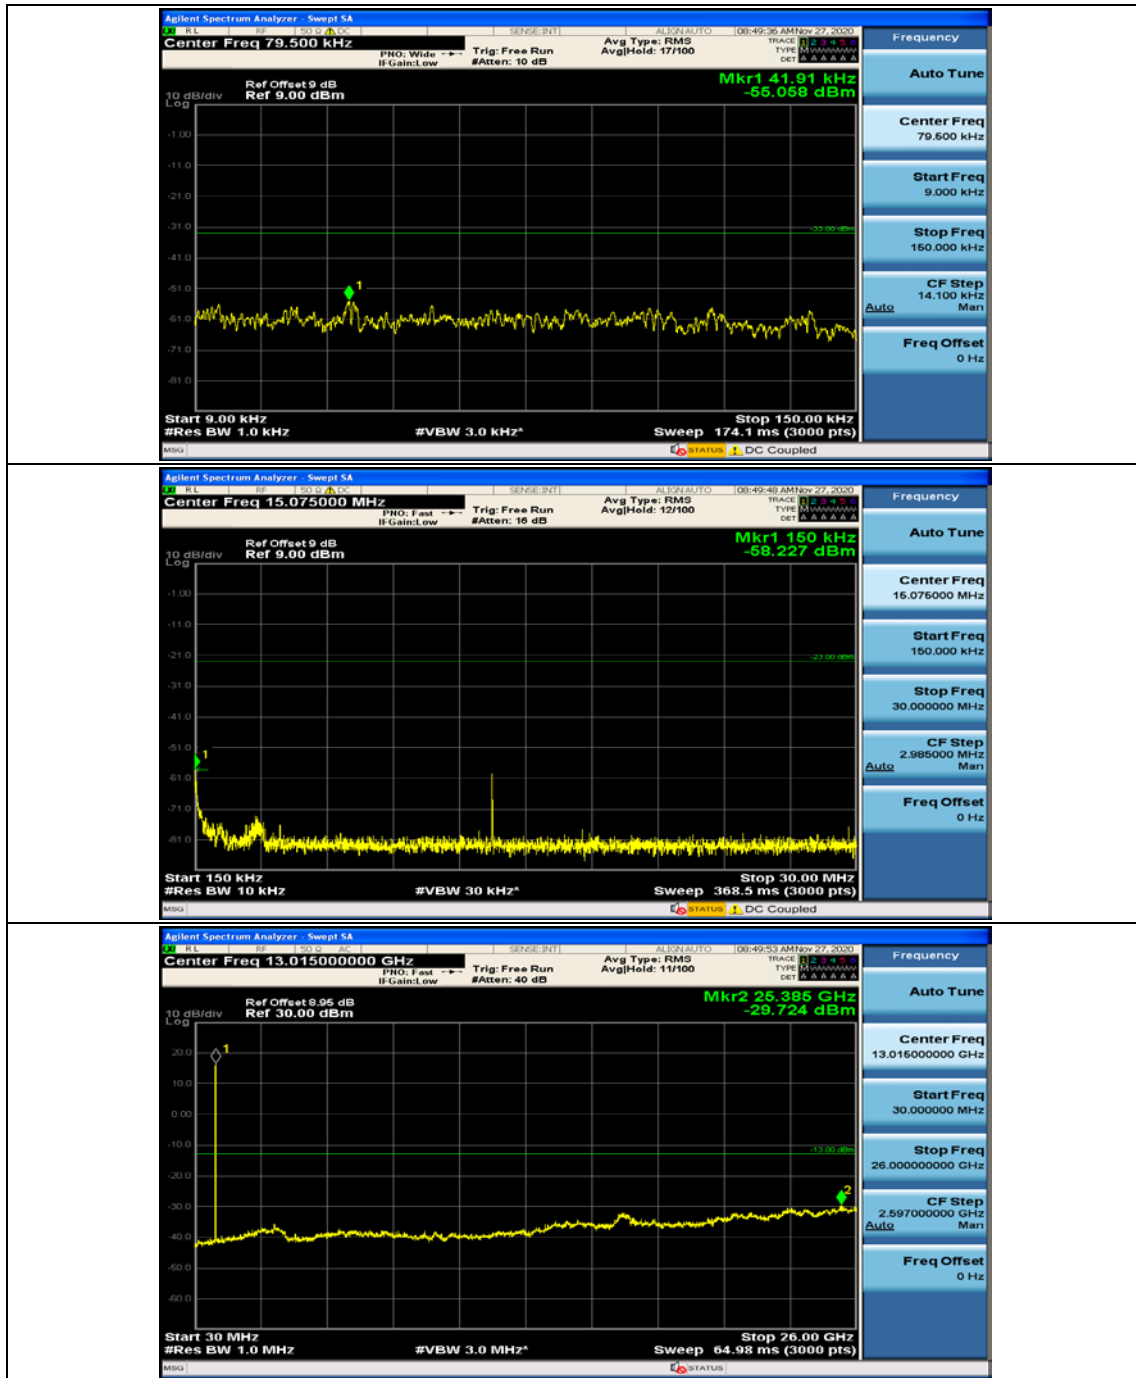

(Channel Bandwidth: 1.4 MHz)_HCH_QPSK_1RB#0

(Channel Bandwidth: 1.4 MHz)_HCH_QPSK_1RB#3

(Channel Bandwidth: 1.4 MHz)_HCH_QPSK_1RB#5

(Channel Bandwidth: 1.4 MHz)_LCH_16QAM_1RB#0

(Channel Bandwidth: 1.4 MHz)_LCH_16QAM_1RB#3

(Channel Bandwidth: 1.4 MHz)_MCH_16QAM_1RB#0

(Channel Bandwidth: 1.4 MHz)_MCH_16QAM_1RB#3

(Channel Bandwidth: 1.4 MHz)_HCH_16QAM_1RB#0

(Channel Bandwidth: 1.4 MHz)_HCH_16QAM_1RB#3

Channel Bandwidth: 3 MHz

(Channel Bandwidth: 3 MHz)_MCH_QPSK_1RB#0

(Channel Bandwidth: 3 MHz)_MCH_QPSK_1RB#7