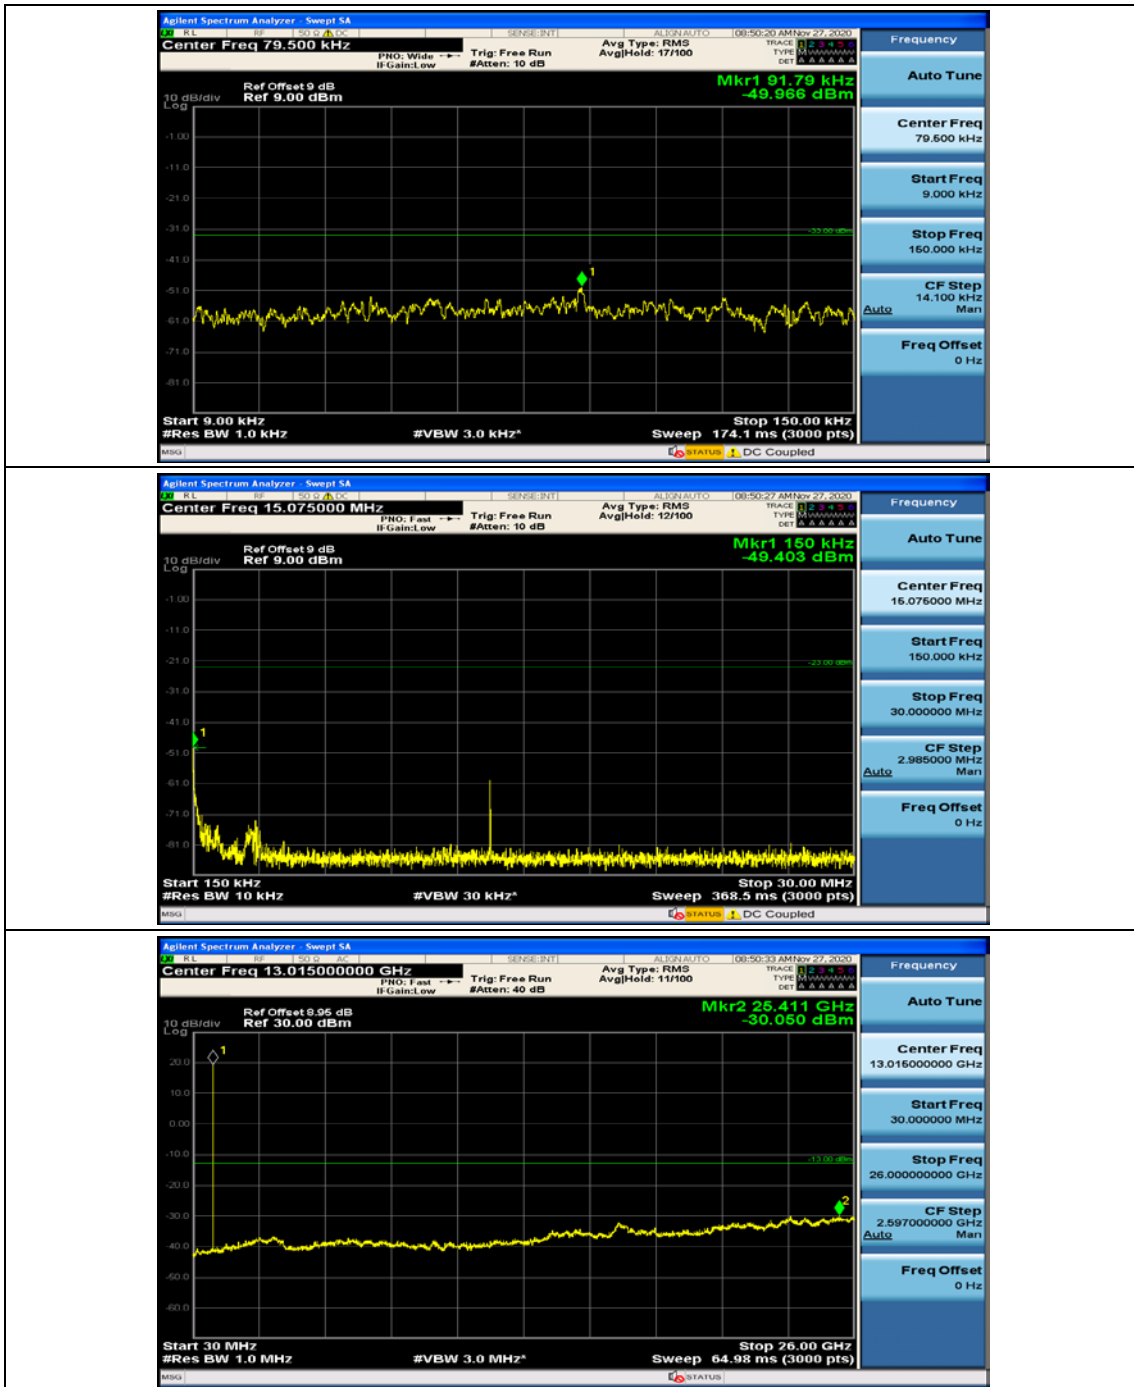

(Channel Bandwidth: 1.4 MHz)_HCH_QPSK_1RB#0

(Channel Bandwidth: 1.4 MHz)_HCH_QPSK_1RB#3

(Channel Bandwidth: 1.4 MHz)_HCH_QPSK_1RB#5

(Channel Bandwidth: 1.4 MHz)_LCH_16QAM_1RB#0

(Channel Bandwidth: 1.4 MHz)_LCH_16QAM_1RB#3

(Channel Bandwidth: 1.4 MHz)_MCH_16QAM_1RB#0

(Channel Bandwidth: 1.4 MHz)_MCH_16QAM_1RB#3

(Channel Bandwidth: 1.4 MHz)_HCH_16QAM_1RB#0

(Channel Bandwidth: 1.4 MHz)_HCH_16QAM_1RB#3

Channel Bandwidth: 3 MHz

(Channel Bandwidth: 3 MHz)_MCH_QPSK_1RB#0

(Channel Bandwidth: 3 MHz)_MCH_QPSK_1RB#7