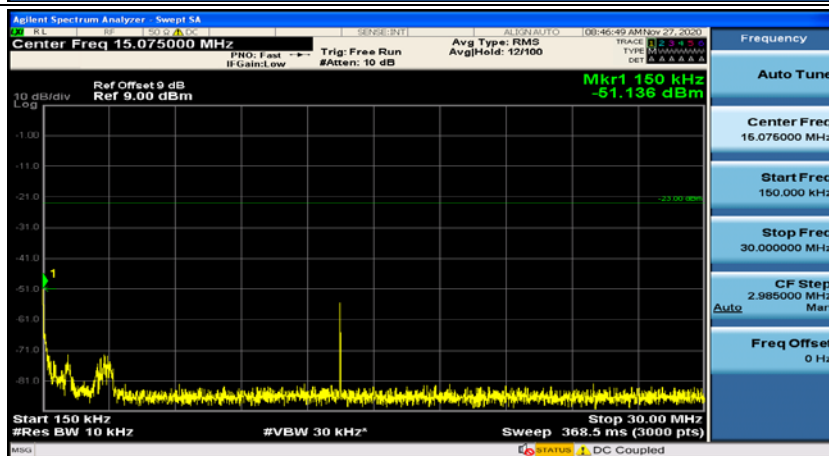

(Channel Bandwidth: 1.4 MHz)_HCH_QPSK_1RB#0

(Channel Bandwidth: 1.4 MHz)_HCH_QPSK_1RB#3

(Channel Bandwidth: 1.4 MHz)_HCH_QPSK_1RB#5

(Channel Bandwidth: 1.4 MHz)_LCH_16QAM_1RB#0

(Channel Bandwidth: 1.4 MHz)_LCH_16QAM_1RB#3

(Channel Bandwidth: 1.4 MHz)_MCH_16QAM_1RB#0

(Channel Bandwidth: 1.4 MHz)_MCH_16QAM_1RB#3

(Channel Bandwidth: 1.4 MHz)_HCH_16QAM_1RB#0

(Channel Bandwidth: 1.4 MHz)_HCH_16QAM_1RB#3

Channel Bandwidth: 3 MHz