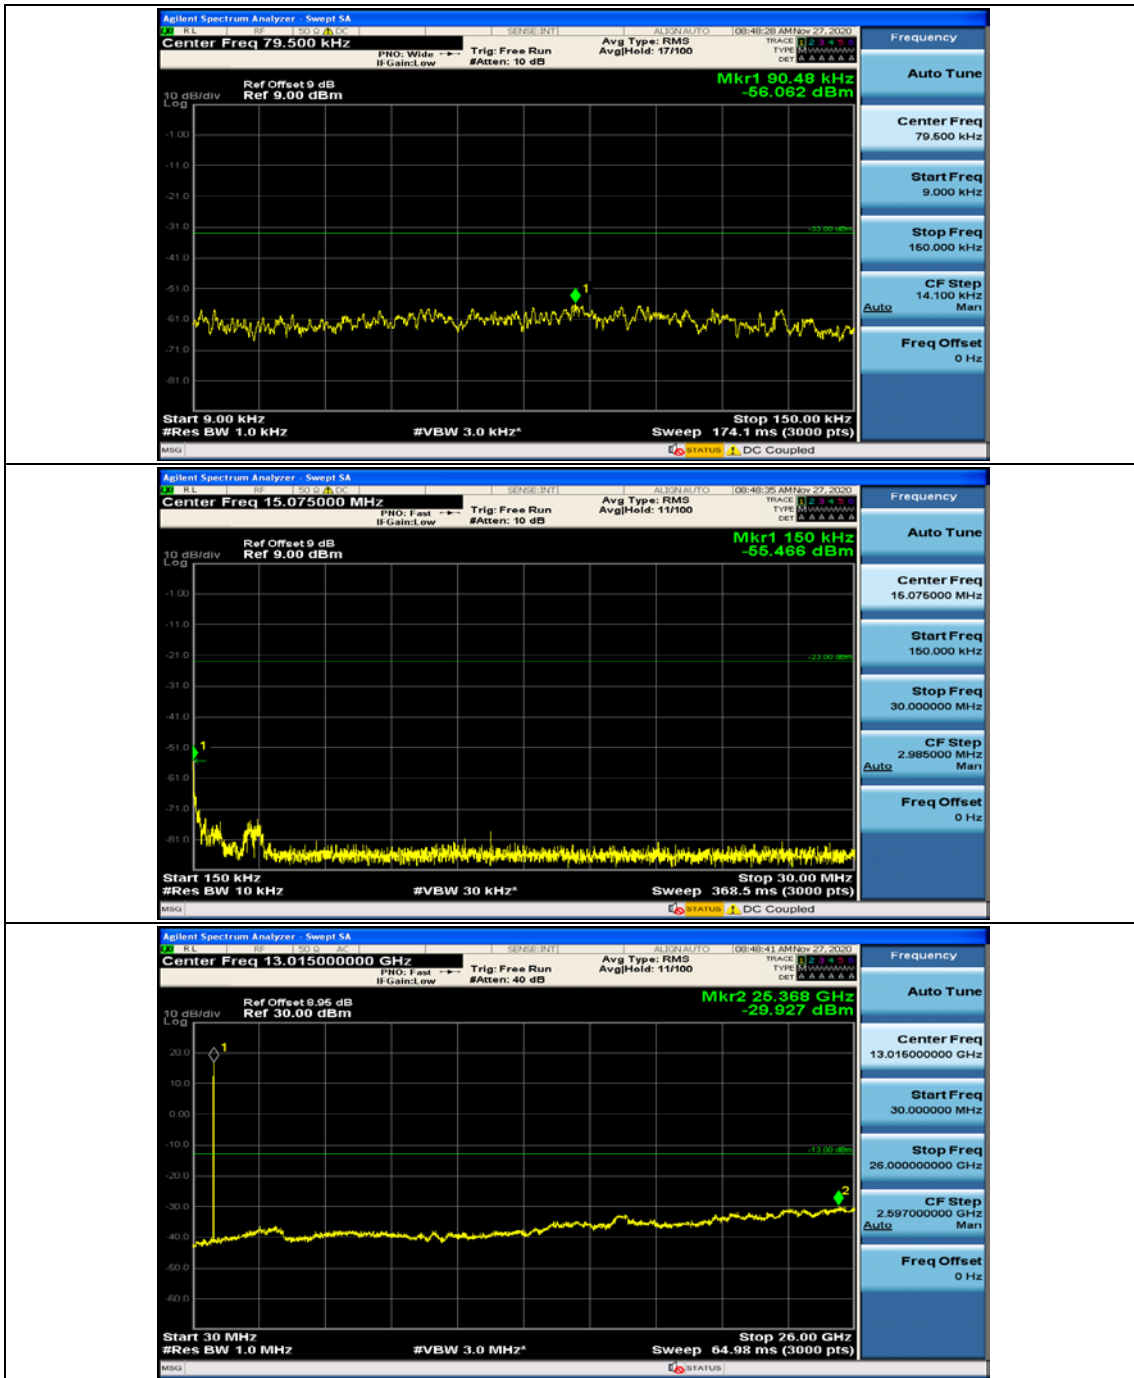

(Channel Bandwidth: 1.4 MHz)_HCH_QPSK_1RB#0

(Channel Bandwidth: 1.4 MHz)_HCH_QPSK_1RB#3

(Channel Bandwidth: 1.4 MHz)_HCH_QPSK_1RB#5

(Channel Bandwidth: 1.4 MHz)_LCH_16QAM_1RB#0

(Channel Bandwidth: 1.4 MHz)_LCH_16QAM_1RB#3

(Channel Bandwidth: 1.4 MHz)_MCH_16QAM_1RB#0

(Channel Bandwidth: 1.4 MHz)_MCH_16QAM_1RB#3

(Channel Bandwidth: 1.4 MHz)_HCH_16QAM_1RB#0

(Channel Bandwidth: 1.4 MHz)_HCH_16QAM_1RB#3

Channel Bandwidth: 3 MHz