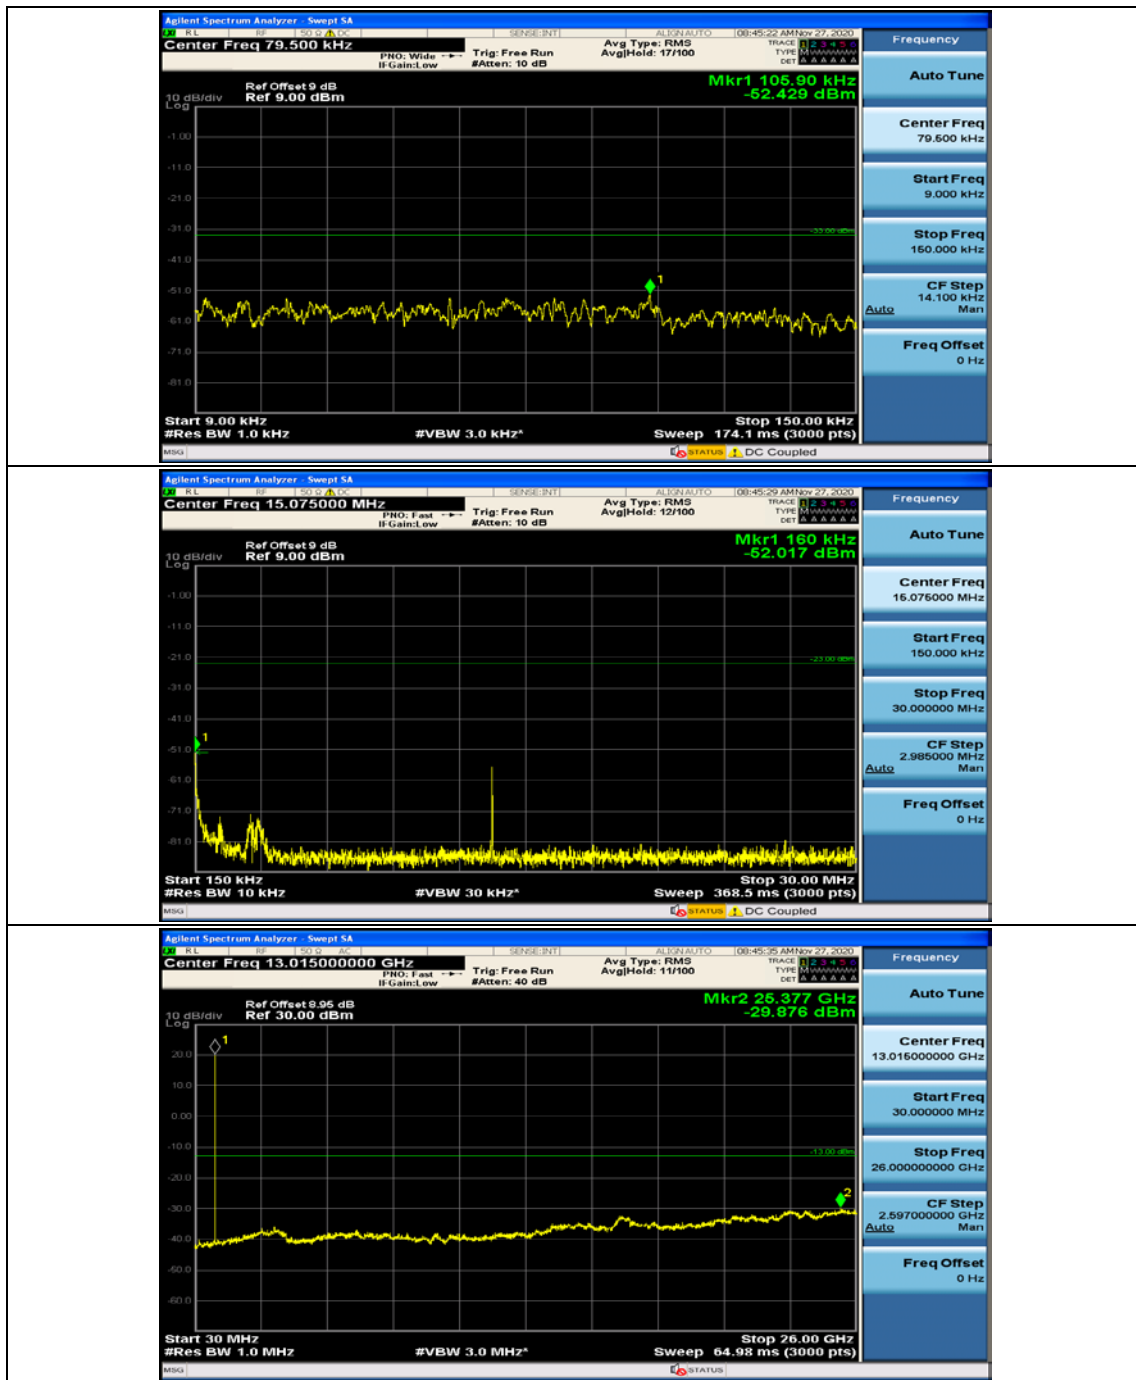

(Channel Bandwidth: 1.4 MHz)_HCH_QPSK_1RB#0

(Channel Bandwidth: 1.4 MHz)_HCH_QPSK_1RB#3

(Channel Bandwidth: 1.4 MHz)_HCH_QPSK_1RB#5

(Channel Bandwidth: 1.4 MHz)_LCH_16QAM_1RB#0

(Channel Bandwidth: 1.4 MHz)_LCH_16QAM_1RB#3

(Channel Bandwidth: 1.4 MHz)_MCH_16QAM_1RB#0

(Channel Bandwidth: 1.4 MHz)_MCH_16QAM_1RB#3

(Channel Bandwidth: 1.4 MHz)_HCH_16QAM_1RB#0

(Channel Bandwidth: 1.4 MHz)_HCH_16QAM_1RB#3

Channel Bandwidth: 3 MHz