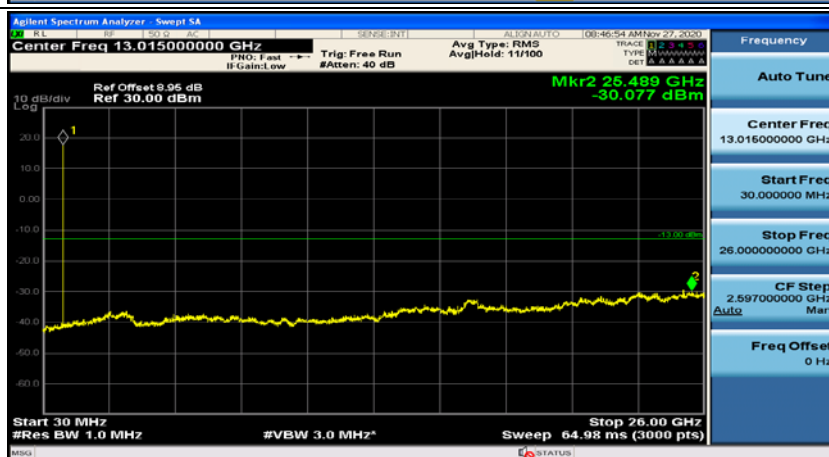

(Channel Bandwidth: 1.4 MHz)_HCH_QPSK_1RB#0

(Channel Bandwidth: 1.4 MHz)_HCH_QPSK_1RB#3

(Channel Bandwidth: 1.4 MHz)_HCH_QPSK_1RB#5

(Channel Bandwidth: 1.4 MHz)_LCH_16QAM_1RB#0

(Channel Bandwidth: 1.4 MHz)_LCH_16QAM_1RB#3

(Channel Bandwidth: 1.4 MHz)_MCH_16QAM_1RB#0

(Channel Bandwidth: 1.4 MHz)_MCH_16QAM_1RB#3

(Channel Bandwidth: 1.4 MHz)_HCH_16QAM_1RB#0

(Channel Bandwidth: 1.4 MHz)_HCH_16QAM_1RB#3

Channel Bandwidth: 3 MHz