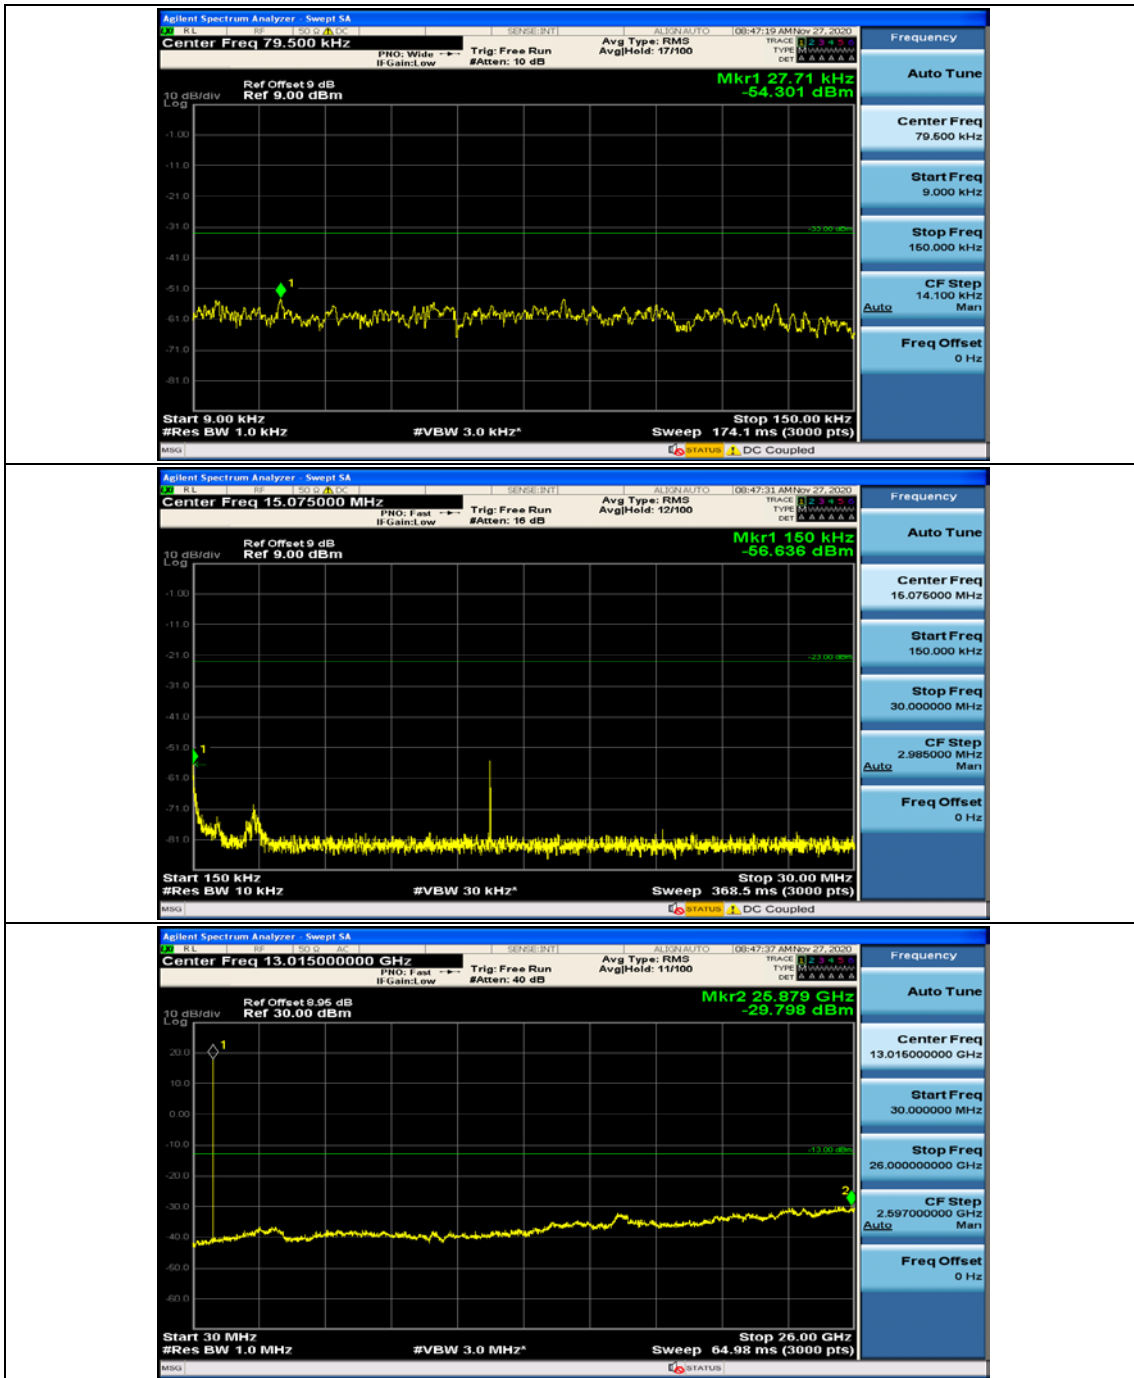

(Channel Bandwidth: 1.4 MHz)_HCH_QPSK_1RB#0

(Channel Bandwidth: 1.4 MHz)_HCH_QPSK_1RB#3

(Channel Bandwidth: 1.4 MHz)_HCH_QPSK_1RB#5

(Channel Bandwidth: 1.4 MHz)_LCH_16QAM_1RB#0

(Channel Bandwidth: 1.4 MHz)_LCH_16QAM_1RB#3

(Channel Bandwidth: 1.4 MHz)_MCH_16QAM_1RB#0

(Channel Bandwidth: 1.4 MHz)_MCH_16QAM_1RB#3

(Channel Bandwidth: 1.4 MHz)_HCH_16QAM_1RB#0

(Channel Bandwidth: 1.4 MHz)_HCH_16QAM_1RB#3

Channel Bandwidth: 3 MHz