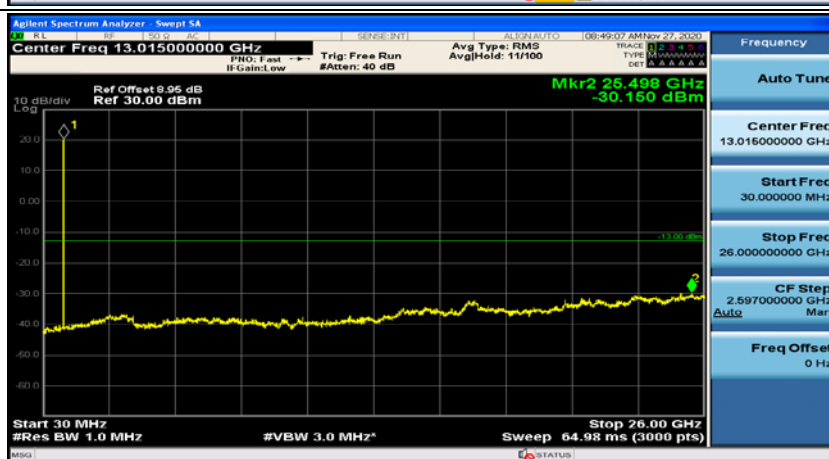

(Channel Bandwidth: 1.4 MHz)_MCH_16QAM_1RB#0

(Channel Bandwidth: 1.4 MHz)_MCH_16QAM_1RB#3

(Channel Bandwidth: 1.4 MHz)_HCH_16QAM_1RB#0

(Channel Bandwidth: 1.4 MHz)_HCH_16QAM_1RB#3

Channel Bandwidth: 3 MHz