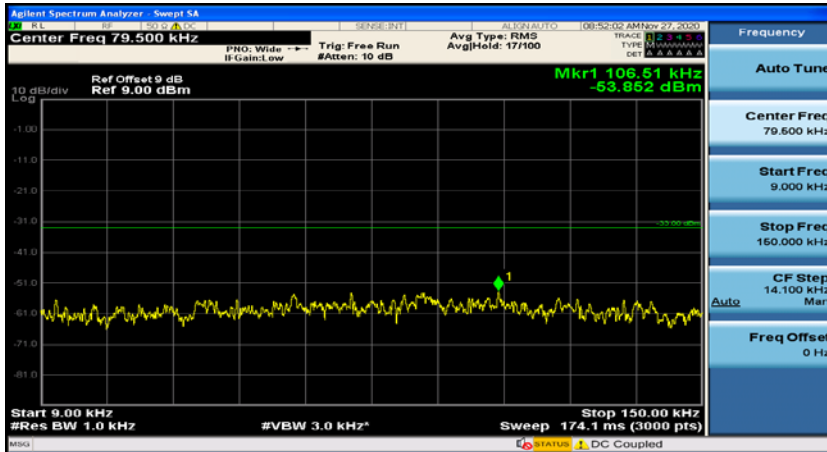

(Channel Bandwidth: 3 MHz)_MCH_QPSK_1RB#0