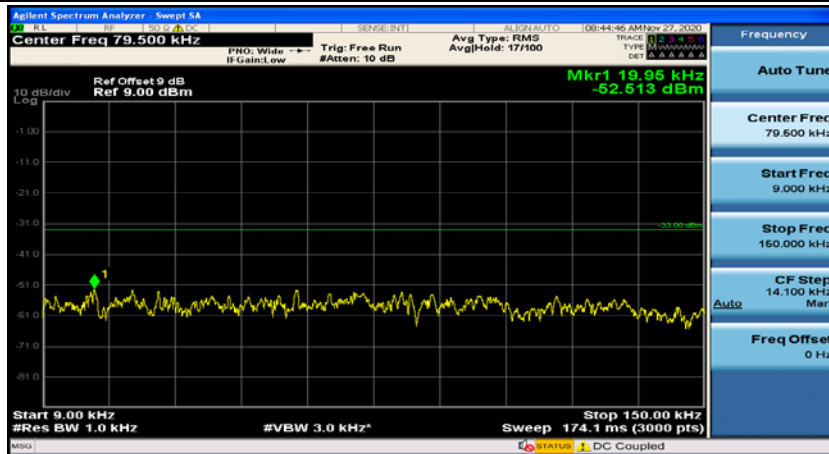

(Channel Bandwidth: 1.4 MHz)_HCH_QPSK_1RB#0

(Channel Bandwidth: 1.4 MHz)_HCH_QPSK_1RB#3

(Channel Bandwidth: 1.4 MHz)_HCH_QPSK_1RB#5

(Channel Bandwidth: 1.4 MHz)_LCH_16QAM_1RB#0

(Channel Bandwidth: 1.4 MHz)_LCH_16QAM_1RB#3

(Channel Bandwidth: 1.4 MHz)_MCH_16QAM_1RB#0

(Channel Bandwidth: 1.4 MHz)_MCH_16QAM_1RB#3

(Channel Bandwidth: 1.4 MHz)_HCH_16QAM_1RB#0

(Channel Bandwidth: 1.4 MHz)_HCH_16QAM_1RB#3

Channel Bandwidth: 3 MHz