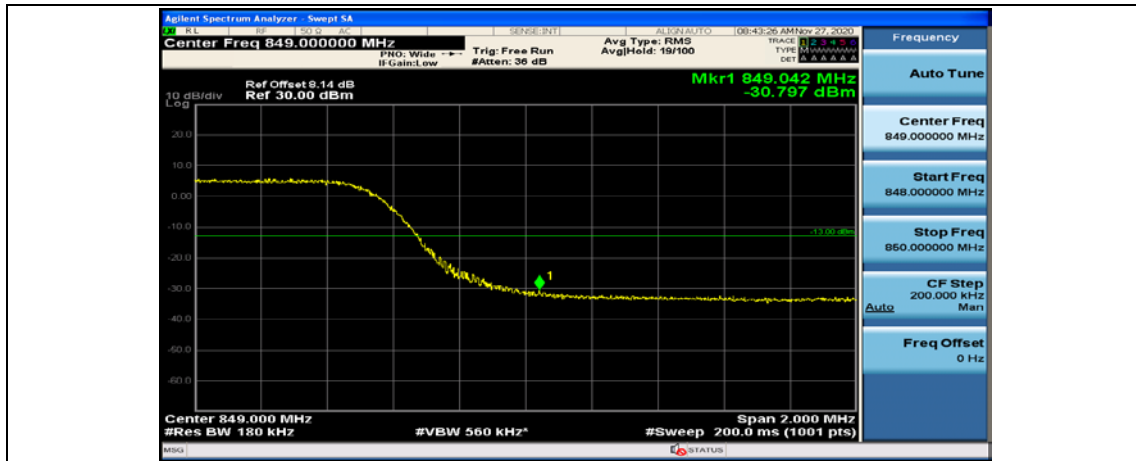

Channel Bandwidth: 10 MHz_LCH_16QAM_50RB#0

Channel Bandwidth: 10 MHz_HCH_16QAM_25RB#12

Channel Bandwidth: 10 MHz_HCH_16QAM_25RB#25

Channel Bandwidth: 10 MHz_HCH_16QAM_50RB#0

Appendix E: Conducted Spurious Emission

Test Graphs

Channel Bandwidth: 1.4 MHz

(Channel Bandwidth: 1.4 MHz)_MCH_QPSK_1RB#0

(Channel Bandwidth: 1.4 MHz)_MCH_QPSK_1RB#3