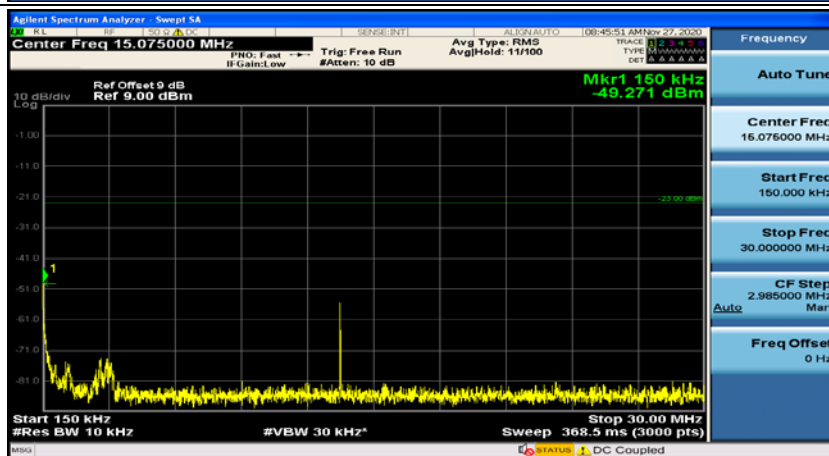

Test Graphs

Channel Bandwidth: 1.4 MHz

(Channel Bandwidth: 1.4 MHz)_MCH_QPSK_1RB#0

(Channel Bandwidth: 1.4 MHz)_MCH_QPSK_1RB#3