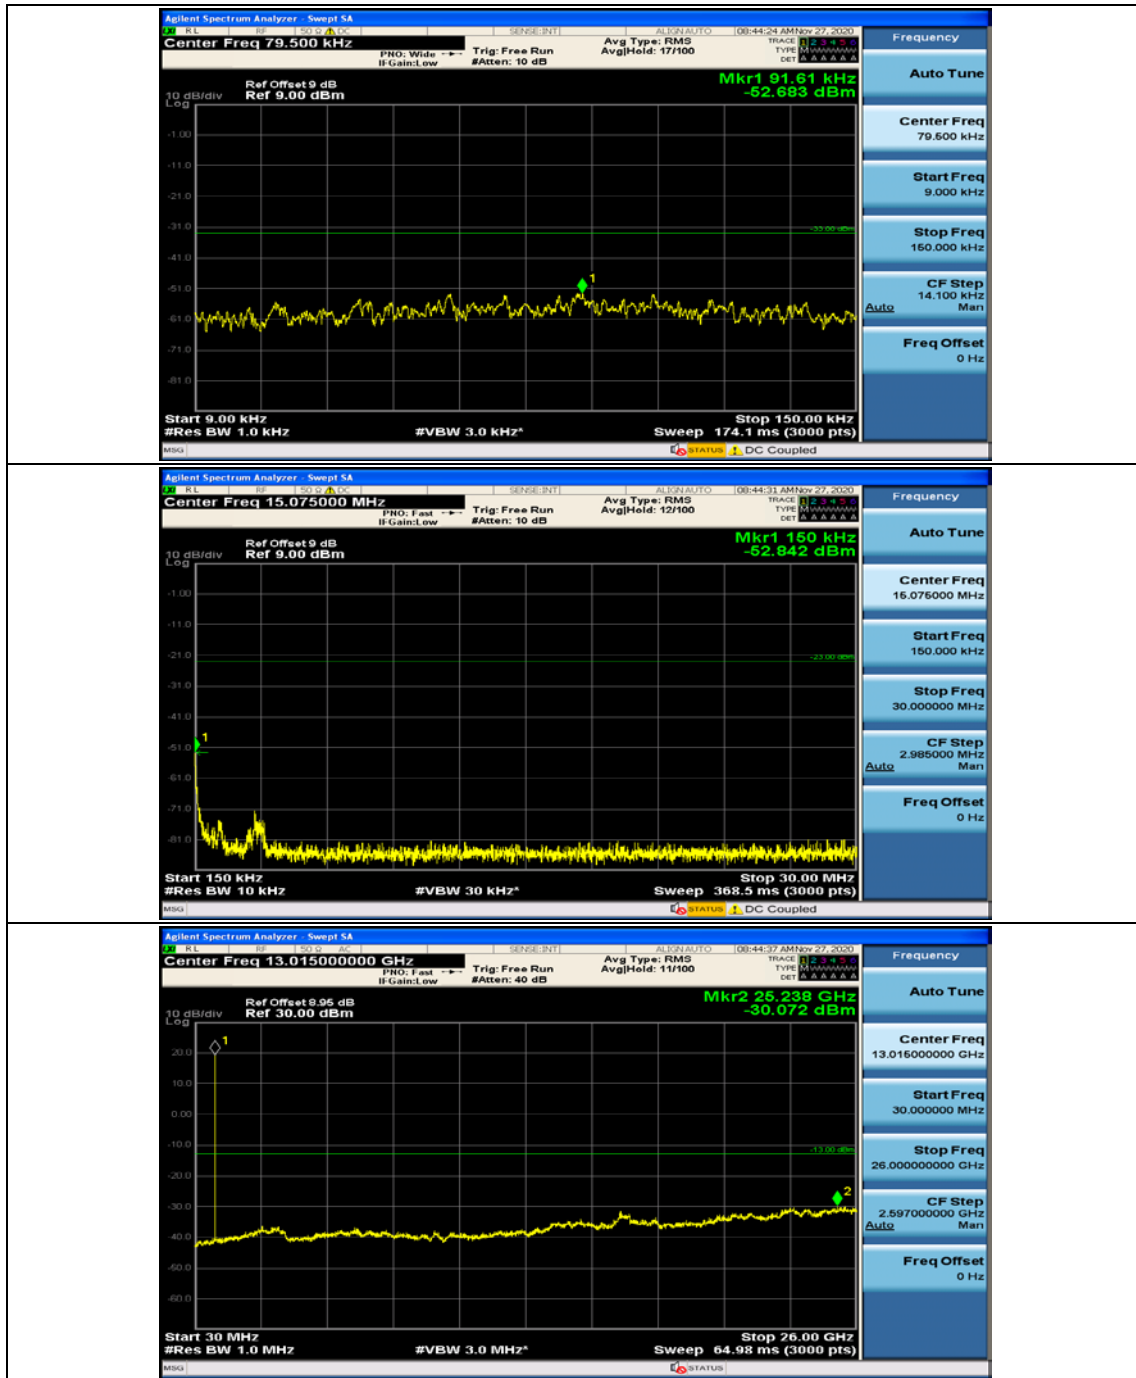

Channel Bandwidth: 10 MHz_LCH_16QAM_1RB#24

Channel Bandwidth: 10 MHz_LCH_16QAM_1RB#49

Channel Bandwidth: 10 MHz_LCH_16QAM_25RB#0

Channel Bandwidth: 10 MHz_LCH_16QAM_25RB#12

Channel Bandwidth: 10 MHz_LCH_16QAM_25RB#25

Channel Bandwidth: 10 MHz_LCH_16QAM_50RB#0

Channel Bandwidth: 10 MHz_HCH_16QAM_25RB#12

Channel Bandwidth: 10 MHz_HCH_16QAM_25RB#25

Channel Bandwidth: 10 MHz_HCH_16QAM_50RB#0

Appendix E: Conducted Spurious Emission

Test Graphs

Channel Bandwidth: 1.4 MHz

(Channel Bandwidth: 1.4 MHz)_MCH_QPSK_1RB#0

(Channel Bandwidth: 1.4 MHz)_MCH_QPSK_1RB#3