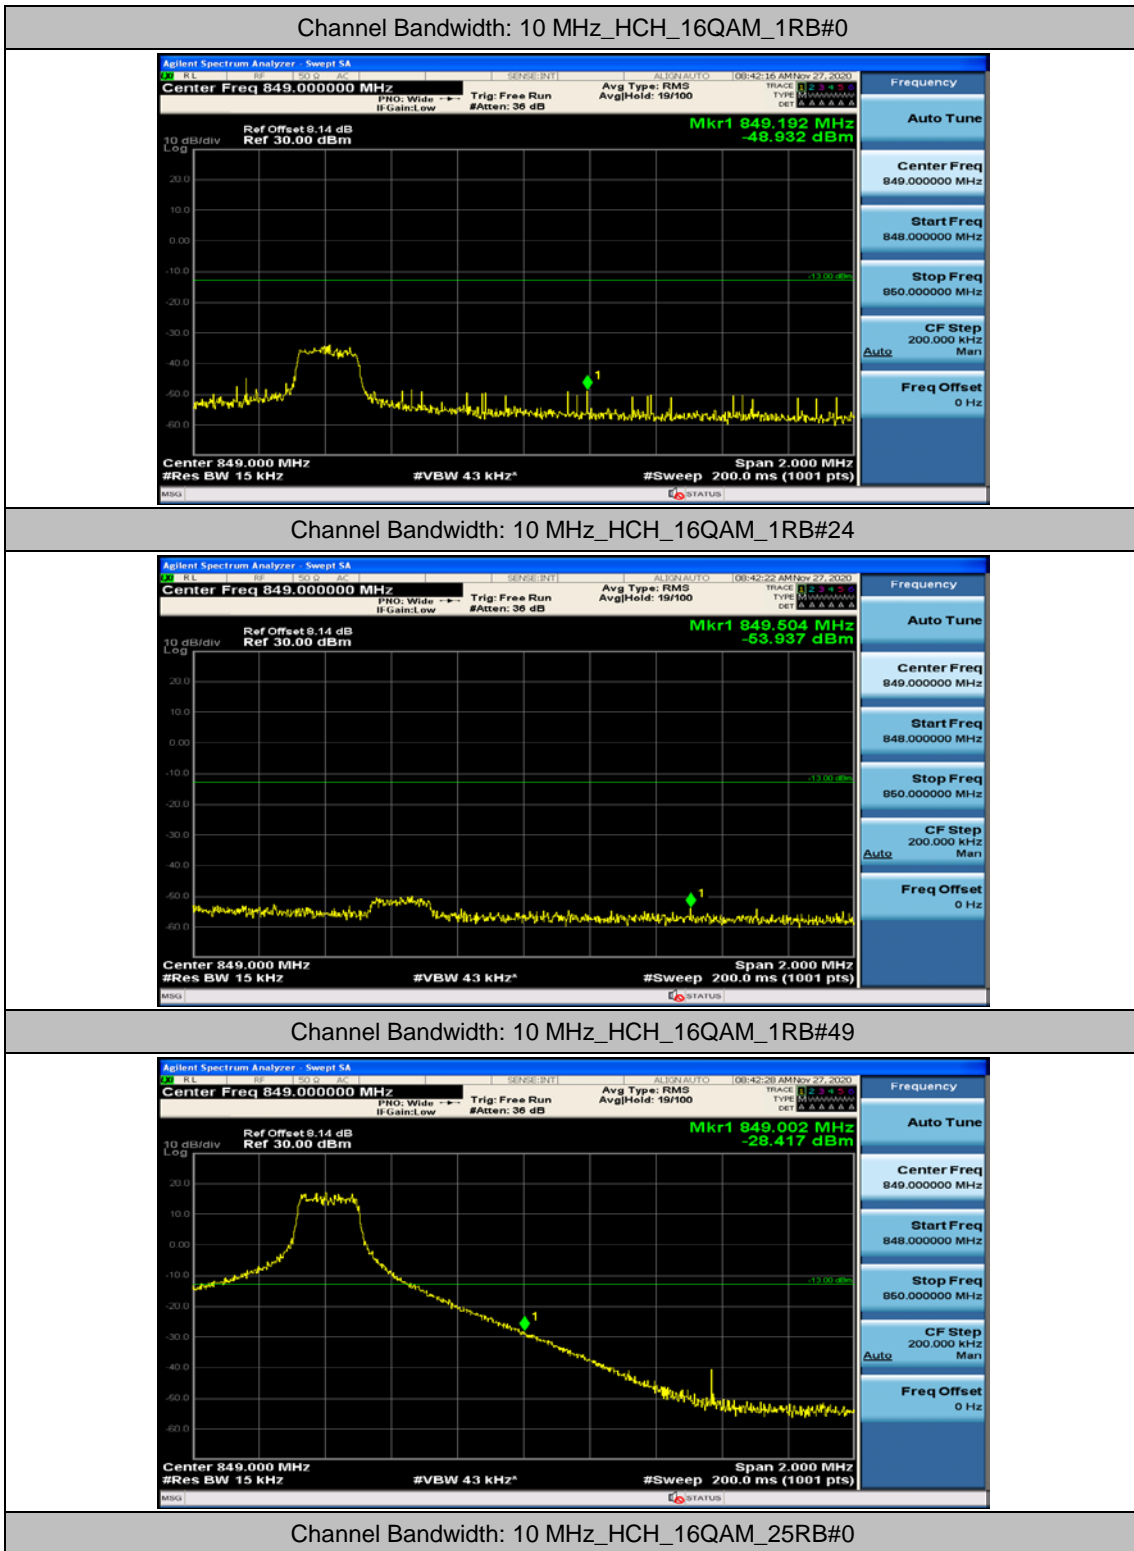

Channel Bandwidth: 10 MHz_HCH_QPSK_25RB#0

Channel Bandwidth: 10 MHz_HCH_QPSK_25RB#12

Channel Bandwidth: 10 MHz_HCH_QPSK_25RB#25

Channel Bandwidth: 10 MHz_HCH_QPSK_50RB#0

Channel Bandwidth: 10 MHz_LCH_16QAM_1RB#0

Channel Bandwidth: 10 MHz_LCH_16QAM_1RB#24

Channel Bandwidth: 10 MHz_LCH_16QAM_1RB#49

Channel Bandwidth: 10 MHz_LCH_16QAM_25RB#0

Channel Bandwidth: 10 MHz_LCH_16QAM_25RB#12

Channel Bandwidth: 10 MHz_LCH_16QAM_25RB#25

Channel Bandwidth: 10 MHz_LCH_16QAM_50RB#0

Channel Bandwidth: 10 MHz_HCH_16QAM_25RB#12

Channel Bandwidth: 10 MHz_HCH_16QAM_25RB#25

Channel Bandwidth: 10 MHz_HCH_16QAM_50RB#0

Appendix E: Conducted Spurious Emission

Test Graphs

Channel Bandwidth: 1.4 MHz

(Channel Bandwidth: 1.4 MHz)_MCH_QPSK_1RB#0

(Channel Bandwidth: 1.4 MHz)_MCH_QPSK_1RB#3