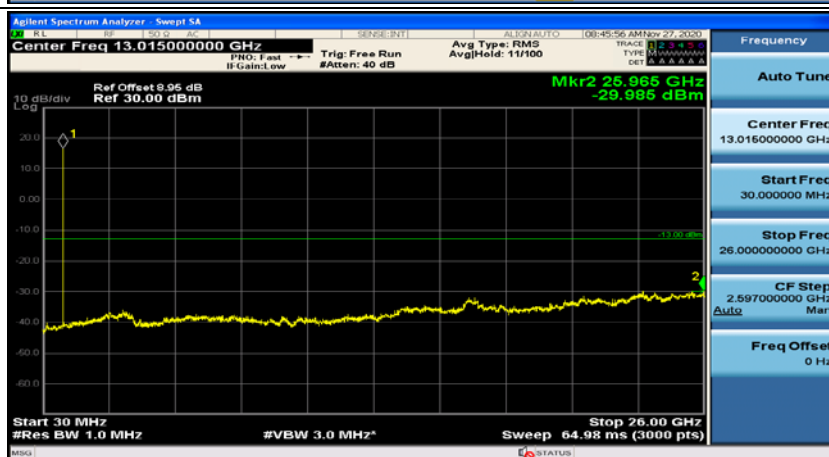

Test Graphs

Channel Bandwidth: 1.4 MHz

(Channel Bandwidth: 1.4 MHz)_MCH_QPSK_1RB#0

(Channel Bandwidth: 1.4 MHz)_MCH_QPSK_1RB#3