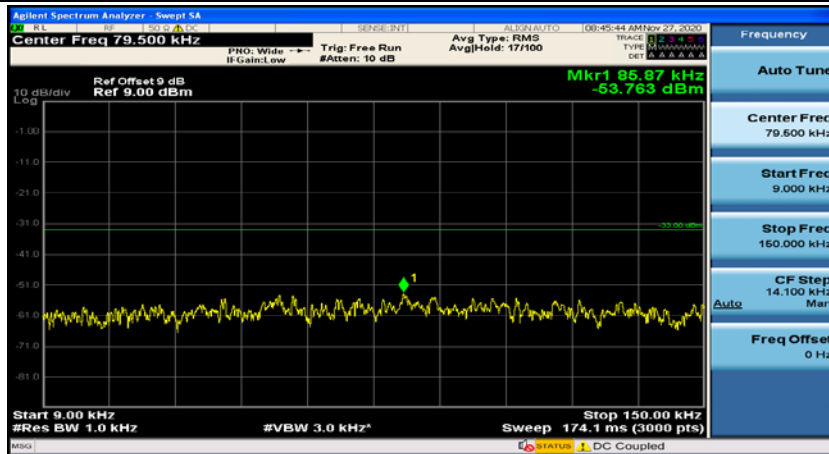

Test Graphs

Channel Bandwidth: 1.4 MHz

(Channel Bandwidth: 1.4 MHz)_MCH_QPSK_1RB#0

(Channel Bandwidth: 1.4 MHz)_MCH_QPSK_1RB#3