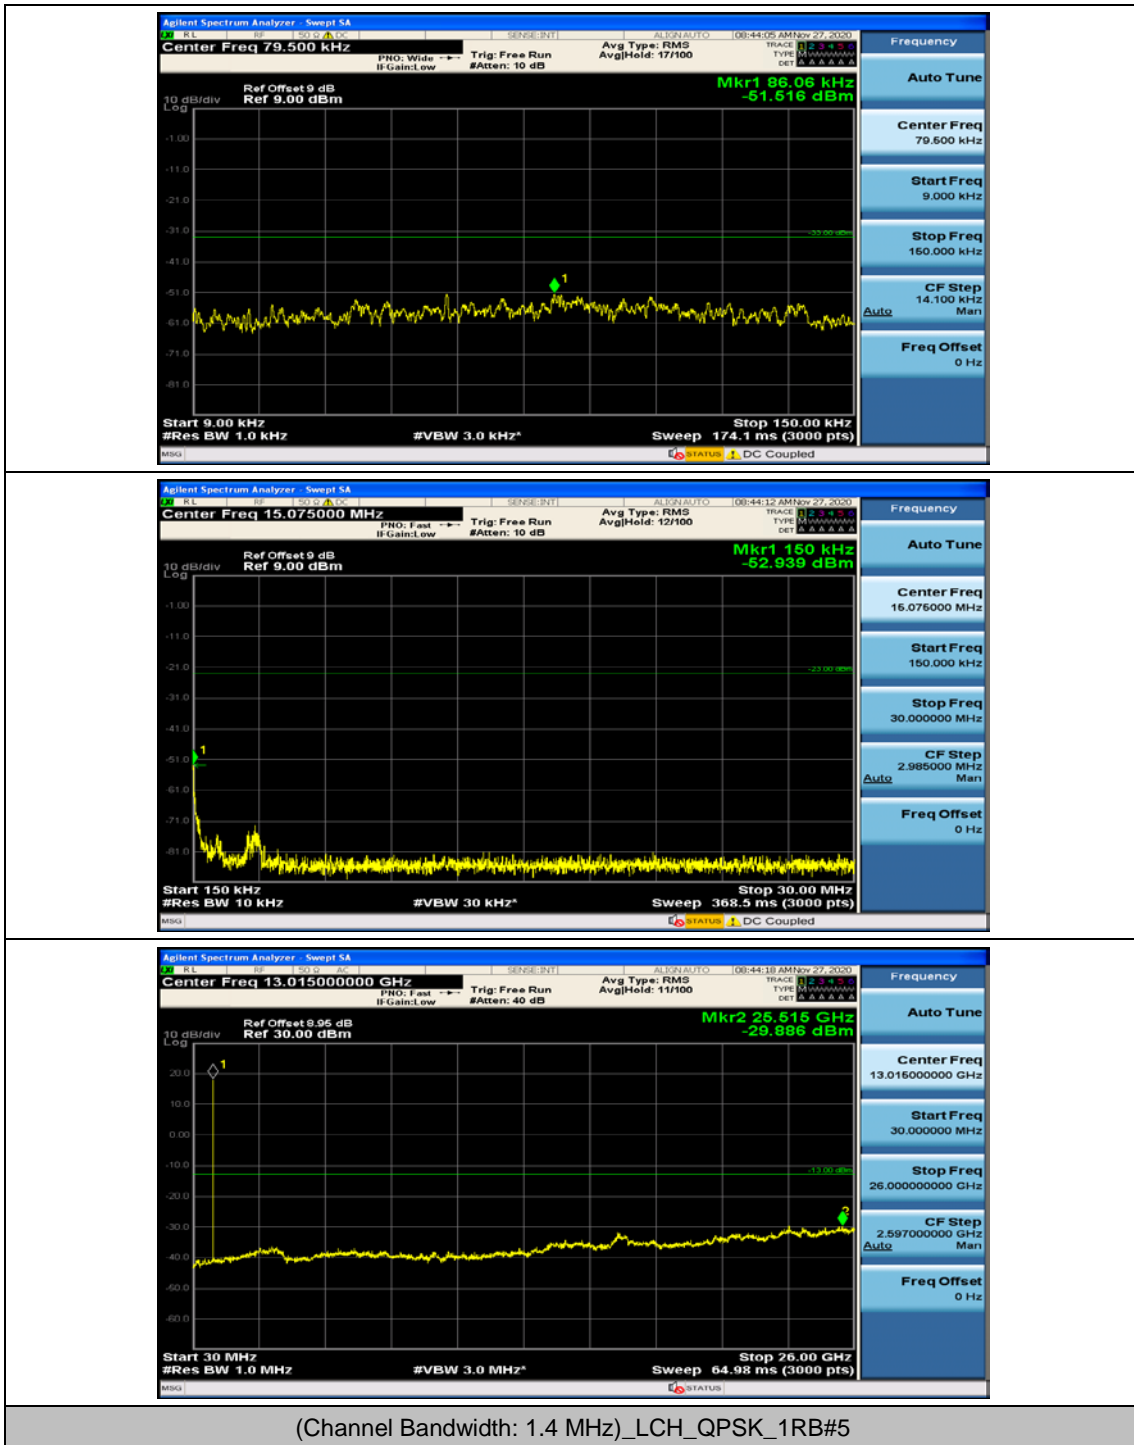

Channel Bandwidth: 10 MHz_LCH_16QAM_50RB#0

Channel Bandwidth: 10 MHz_HCH_16QAM_25RB#12

Channel Bandwidth: 10 MHz_HCH_16QAM_25RB#25

Channel Bandwidth: 10 MHz_HCH_16QAM_50RB#0

Appendix E: Conducted Spurious Emission

Test Graphs

Channel Bandwidth: 1.4 MHz

(Channel Bandwidth: 1.4 MHz)_MCH_QPSK_1RB#0

(Channel Bandwidth: 1.4 MHz)_MCH_QPSK_1RB#3