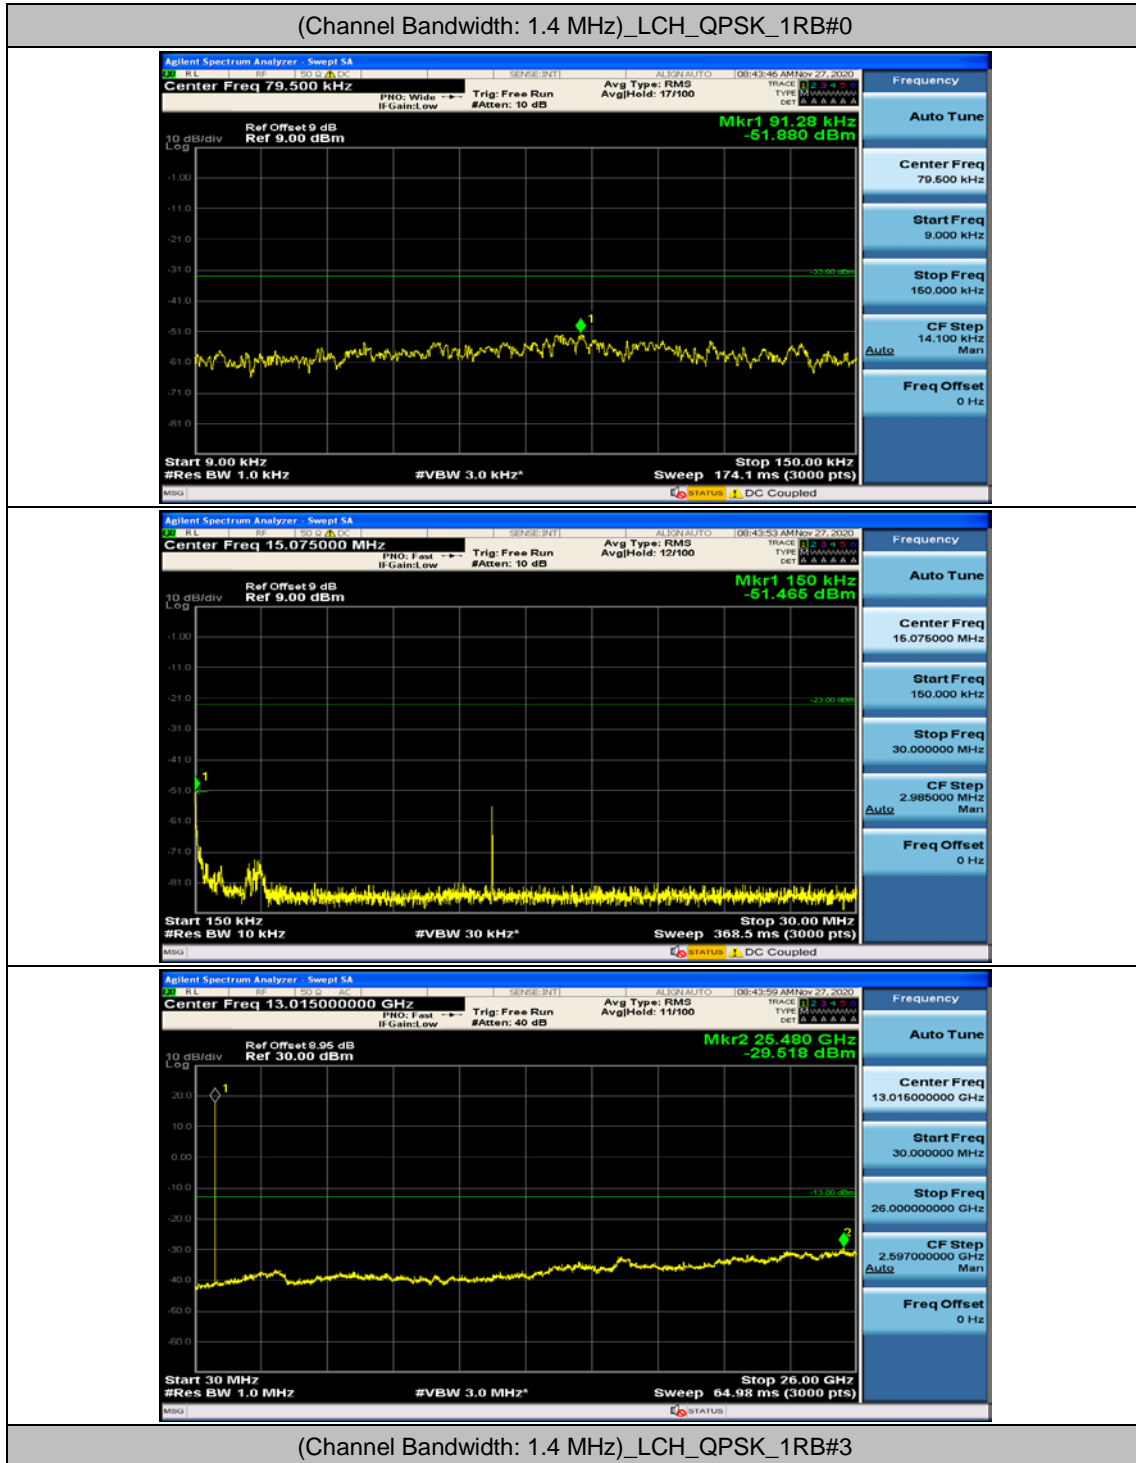

Channel Bandwidth: 10 MHz_LCH_16QAM_50RB#0

Channel Bandwidth: 10 MHz_HCH_16QAM_25RB#12

Channel Bandwidth: 10 MHz_HCH_16QAM_25RB#25

Channel Bandwidth: 10 MHz_HCH_16QAM_50RB#0

Appendix E: Conducted Spurious Emission

Test Graphs

Channel Bandwidth: 1.4 MHz

(Channel Bandwidth: 1.4 MHz)_MCH_QPSK_1RB#0

(Channel Bandwidth: 1.4 MHz)_MCH_QPSK_1RB#3