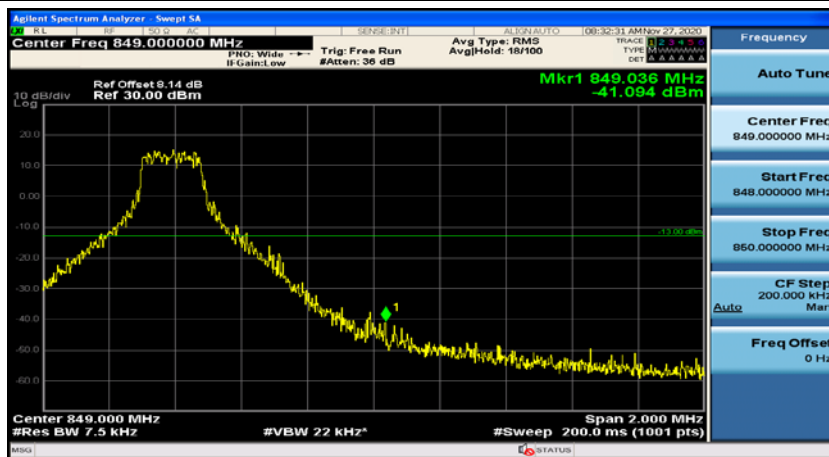

(Channel Bandwidth: 1.4 MHz)_HCH_16QAM_1RB#3