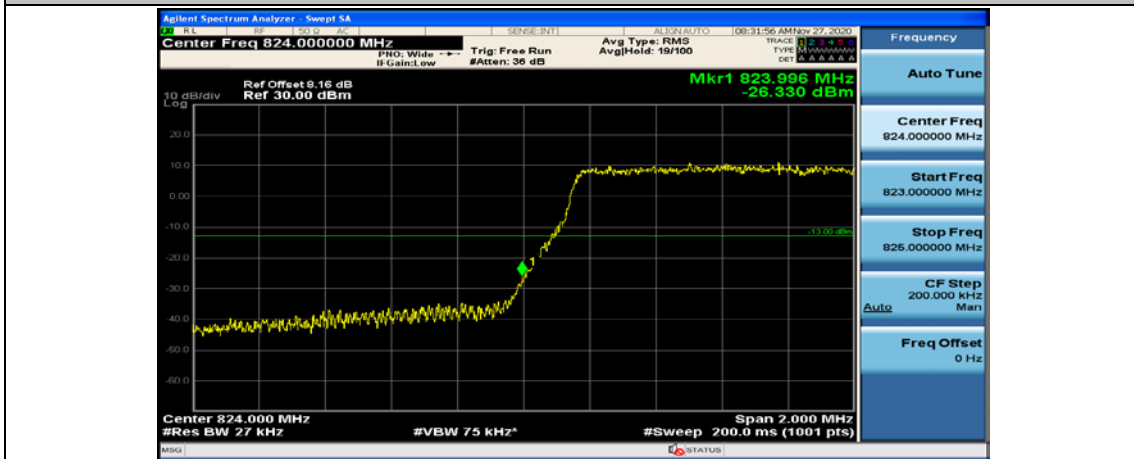

(Channel Bandwidth: 1.4 MHz)_LCH_16QAM_3RB#0

(Channel Bandwidth: 1.4 MHz)_LCH_16QAM_3RB#2

(Channel Bandwidth: 1.4 MHz)_LCH_16QAM_3RB#3

(Channel Bandwidth: 1.4 MHz)_LCH_16QAM_6RB#0

(Channel Bandwidth: 1.4 MHz)_HCH_16QAM_1RB#0