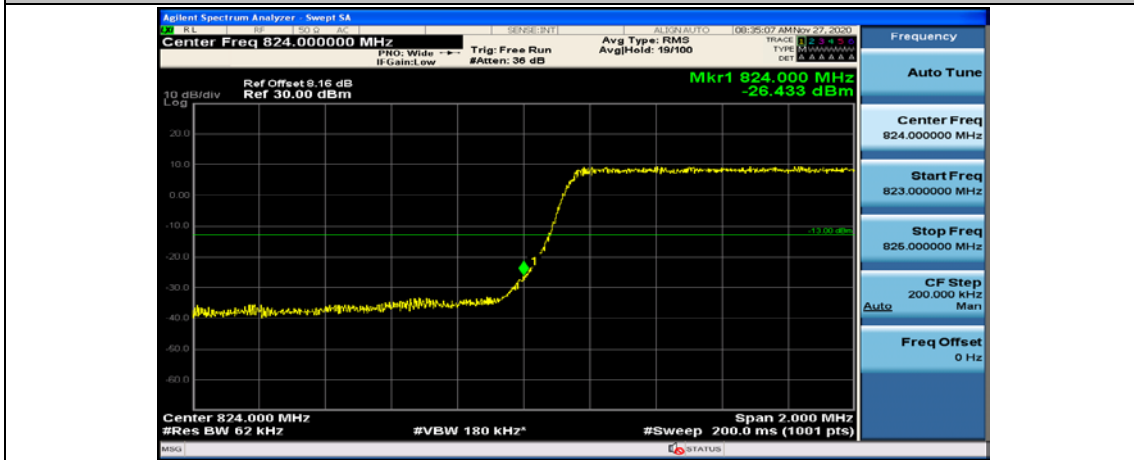

(Channel Bandwidth: 3 MHz)_LCH_QPSK_15RB#0