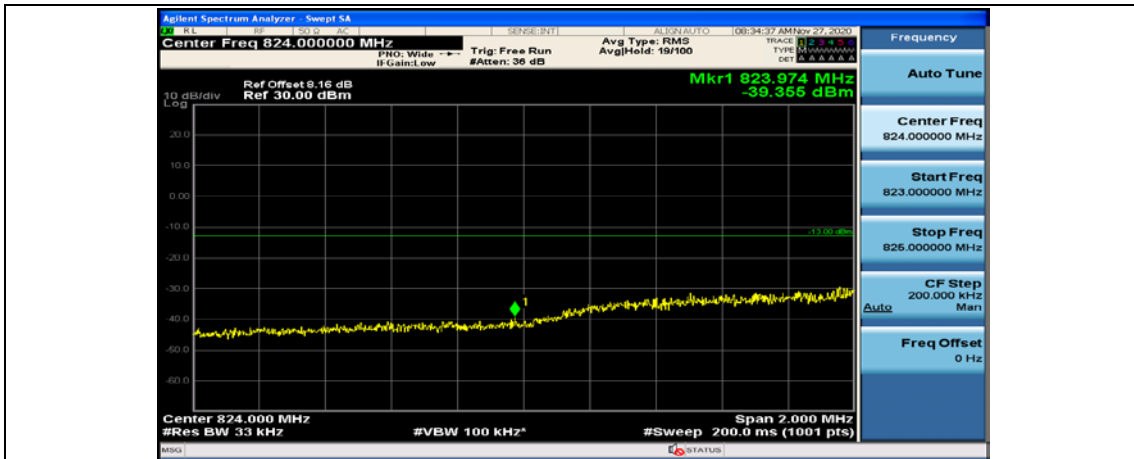

(Channel Bandwidth: 1.4 MHz)_HCH_16QAM_6RB#0

Channel Bandwidth: 3 MHz

(Channel Bandwidth: 3 MHz)_LCH_QPSK_1RB#14

(Channel Bandwidth: 3 MHz)_LCH_QPSK_8RB#0

(Channel Bandwidth: 3 MHz)_LCH_QPSK_8RB#4

(Channel Bandwidth: 3 MHz)_LCH_QPSK_8RB#7