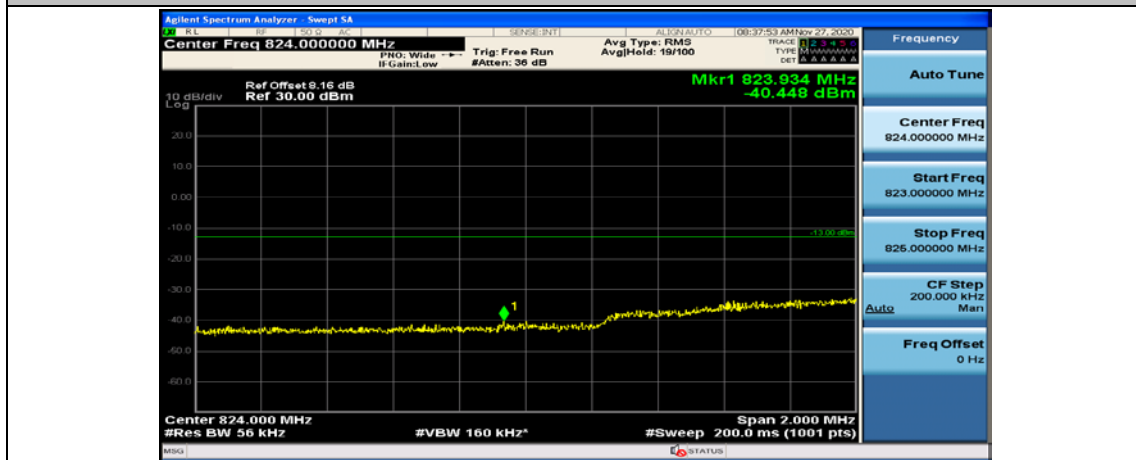

(Channel Bandwidth: 5 MHz)_LCH_QPSK_25RB#0