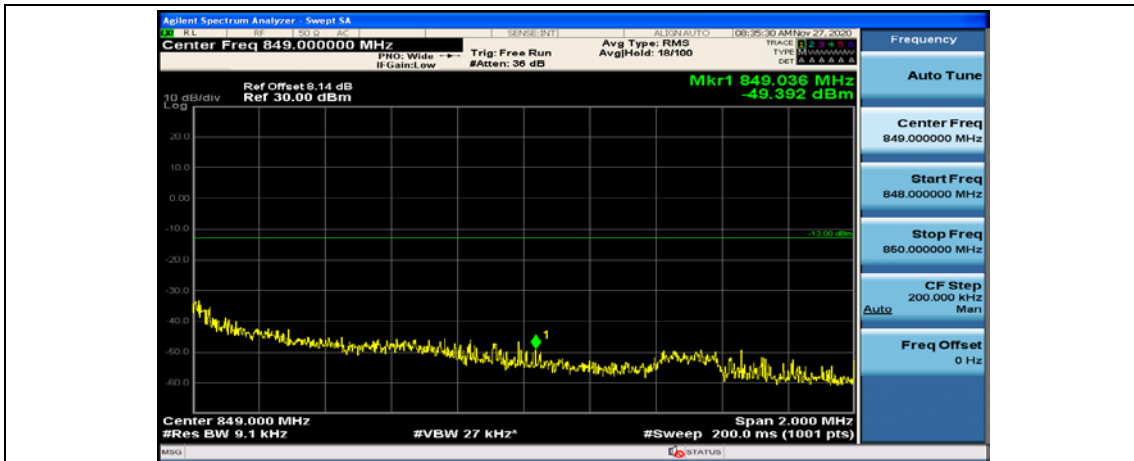

(Channel Bandwidth: 3 MHz)_HCH_QPSK_1RB#7