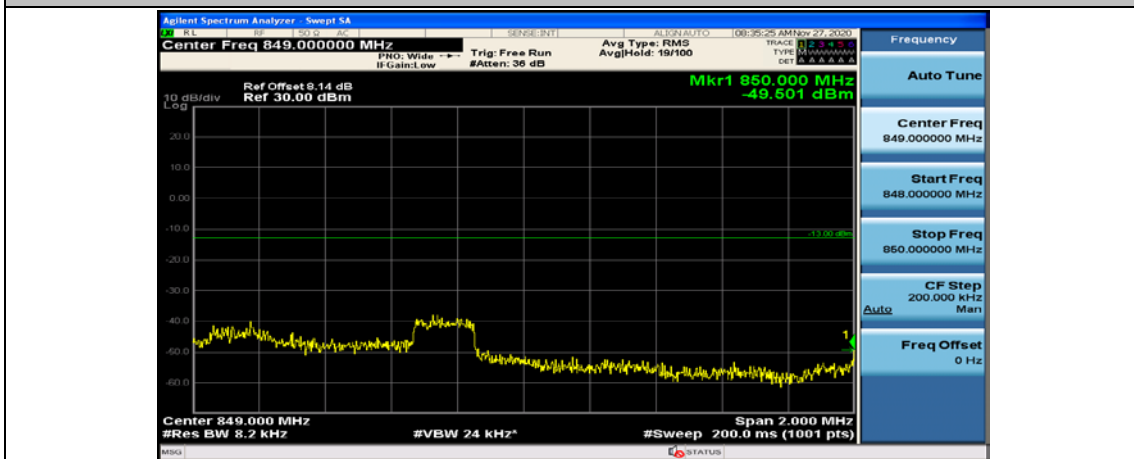

(Channel Bandwidth: 3 MHz)_HCH_QPSK_1RB#0