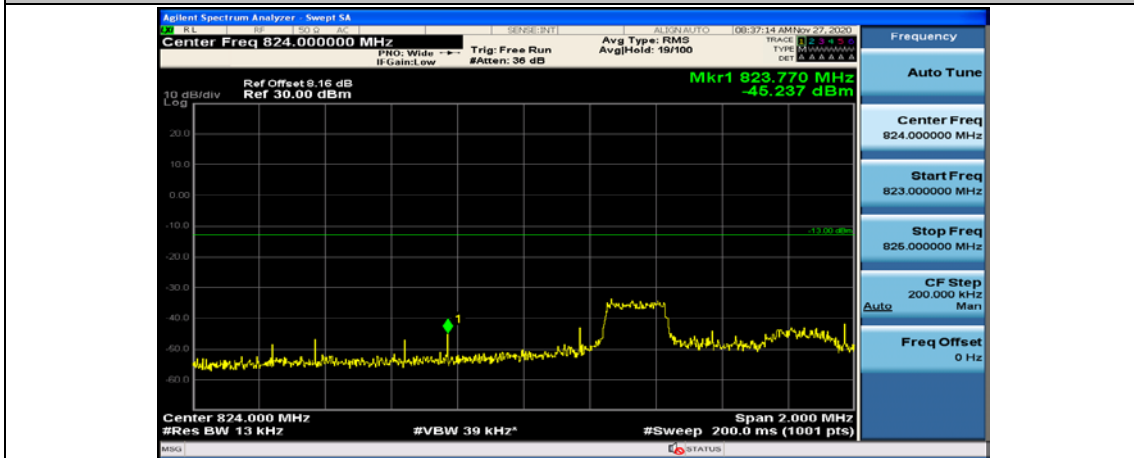

(Channel Bandwidth: 3 MHz)_HCH_16QAM_8RB#7

(Channel Bandwidth: 3 MHz)_HCH_16QAM_15RB#0

Channel Bandwidth: 5 MHz

(Channel Bandwidth: 5 MHz)_LCH_QPSK_1RB#12

(Channel Bandwidth: 5 MHz)_LCH_QPSK_1RB#24

(Channel Bandwidth: 5 MHz)_LCH_QPSK_12RB#0