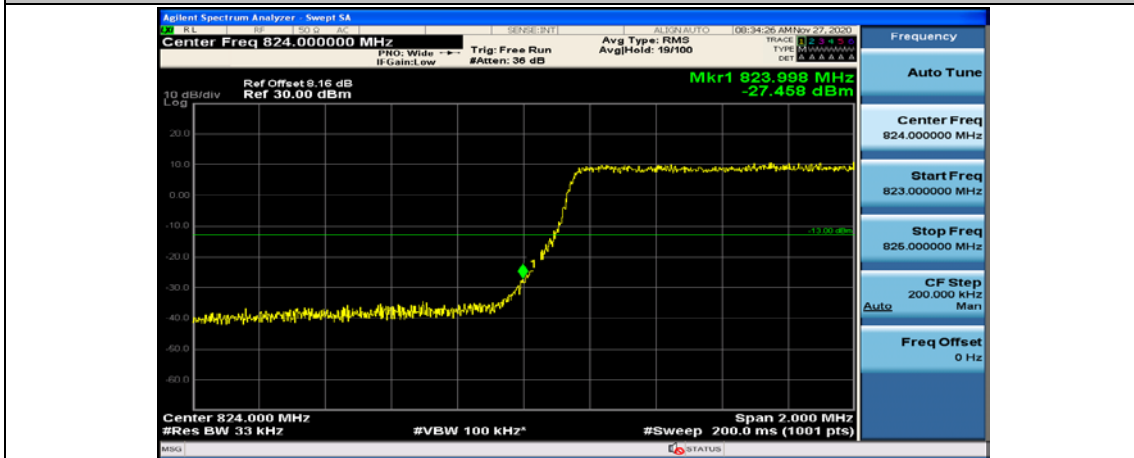

(Channel Bandwidth: 1.4 MHz)_HCH_16QAM_6RB#0

Channel Bandwidth: 3 MHz

(Channel Bandwidth: 3 MHz)_LCH_QPSK_1RB#14

(Channel Bandwidth: 3 MHz)_LCH_QPSK_8RB#0

(Channel Bandwidth: 3 MHz)_LCH_QPSK_8RB#4

(Channel Bandwidth: 3 MHz)_LCH_QPSK_8RB#7