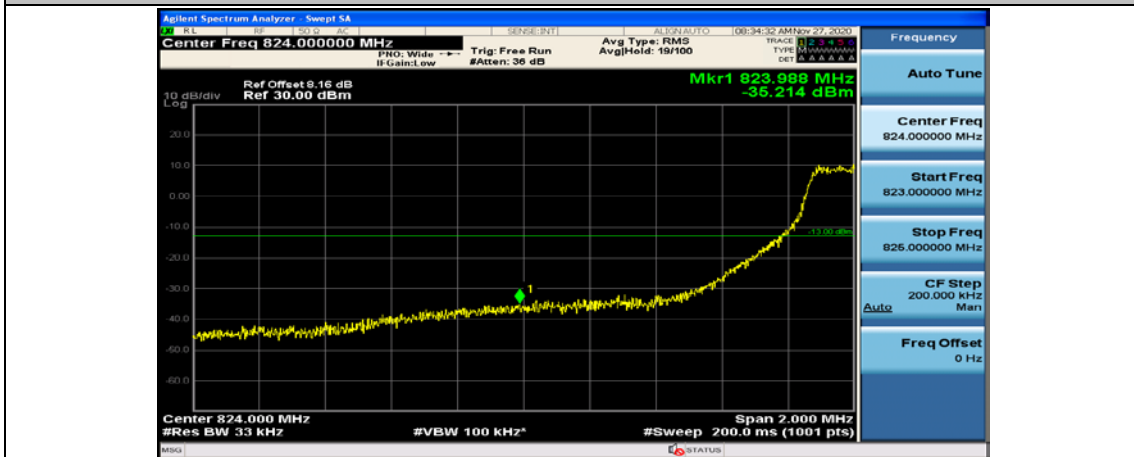

(Channel Bandwidth: 1.4 MHz)_HCH_16QAM_6RB#0

Channel Bandwidth: 3 MHz

(Channel Bandwidth: 3 MHz)_LCH_QPSK_1RB#14

(Channel Bandwidth: 3 MHz)_LCH_QPSK_8RB#0

(Channel Bandwidth: 3 MHz)_LCH_QPSK_8RB#4

(Channel Bandwidth: 3 MHz)_LCH_QPSK_8RB#7