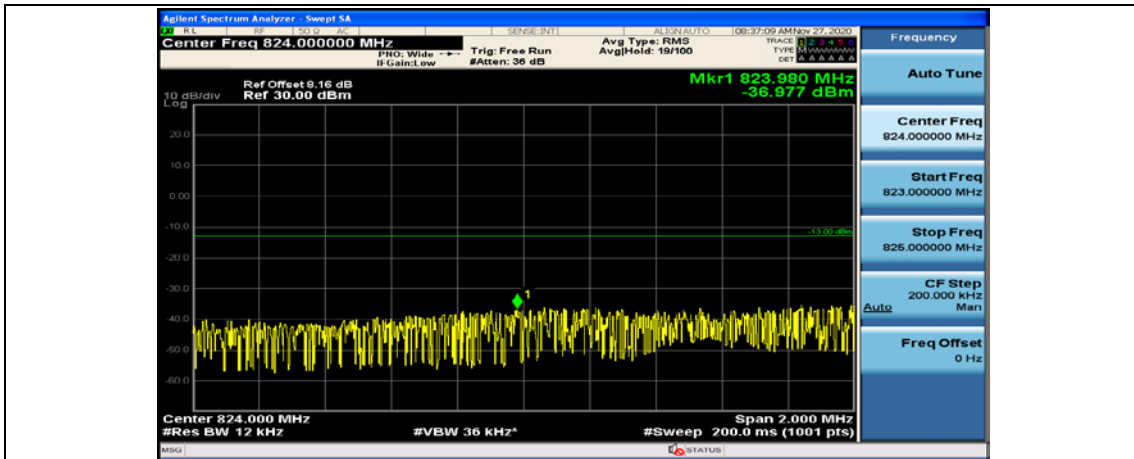

(Channel Bandwidth: 3 MHz)_HCH_16QAM_8RB#7

(Channel Bandwidth: 3 MHz)_HCH_16QAM_15RB#0

Channel Bandwidth: 5 MHz

(Channel Bandwidth: 5 MHz)_LCH_QPSK_1RB#12

(Channel Bandwidth: 5 MHz)_LCH_QPSK_1RB#24

(Channel Bandwidth: 5 MHz)_LCH_QPSK_12RB#0