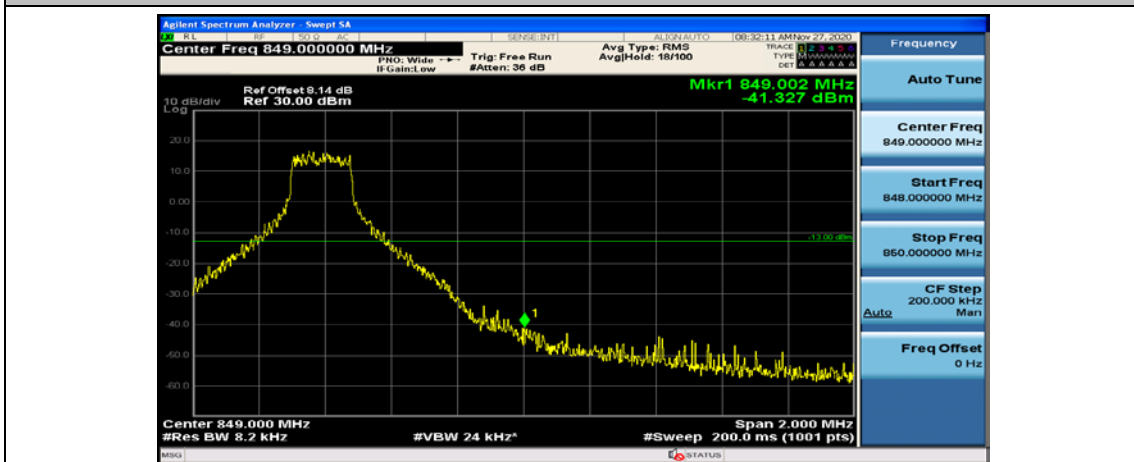

(Channel Bandwidth: 1.4 MHz)_HCH_QPSK_1RB#0

(Channel Bandwidth: 1.4 MHz)_HCH_QPSK_1RB#3

(Channel Bandwidth: 1.4 MHz)_HCH_QPSK_1RB#5

(Channel Bandwidth: 1.4 MHz)_HCH_QPSK_3RB#0

(Channel Bandwidth: 1.4 MHz)_HCH_QPSK_3RB#2