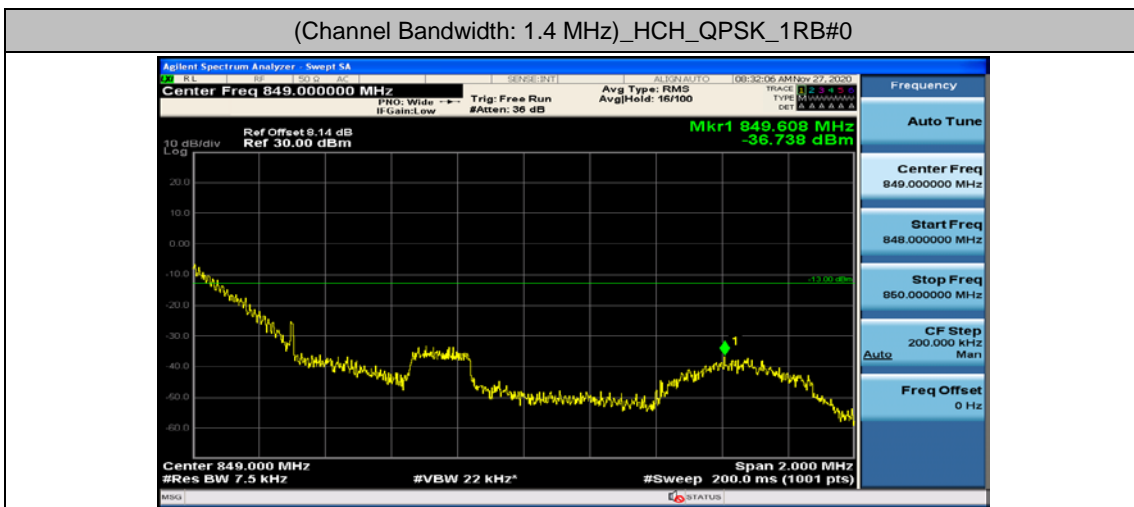

(Channel Bandwidth: 1.4 MHz)_HCH_QPSK_1RB#0

(Channel Bandwidth: 1.4 MHz)_HCH_QPSK_1RB#3

(Channel Bandwidth: 1.4 MHz)_HCH_QPSK_1RB#5

(Channel Bandwidth: 1.4 MHz)_HCH_QPSK_3RB#0

(Channel Bandwidth: 1.4 MHz)_HCH_QPSK_3RB#2

(Channel Bandwidth: 1.4 MHz)_HCH_QPSK_3RB#3

(Channel Bandwidth: 1.4 MHz) HCH_QPSK_6RB#0

(Channel Bandwidth: 1.4 MHz) LCH_16QAM_1RB#0

(Channel Bandwidth: 1.4 MHz) LCH_16QAM_1RB#3

(Channel Bandwidth: 1.4 MHz)_LCH_16QAM_1RB#5