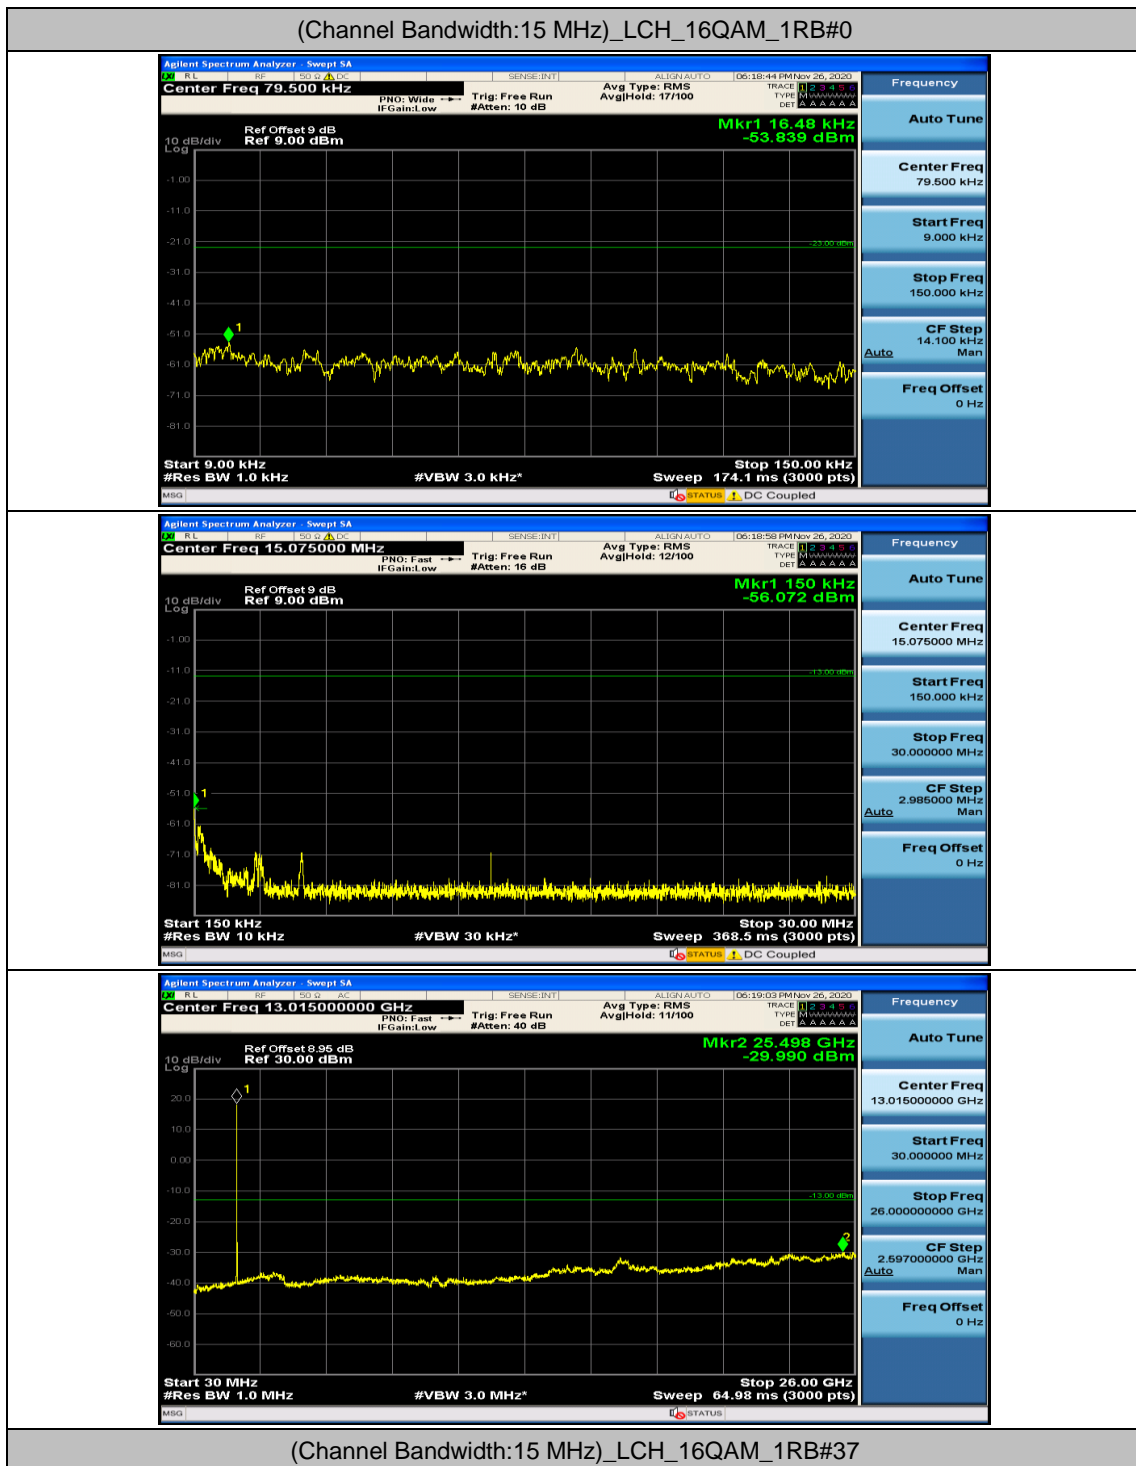

Channel Bandwidth: 15 MHz

Channel Bandwidth: 20 MHz