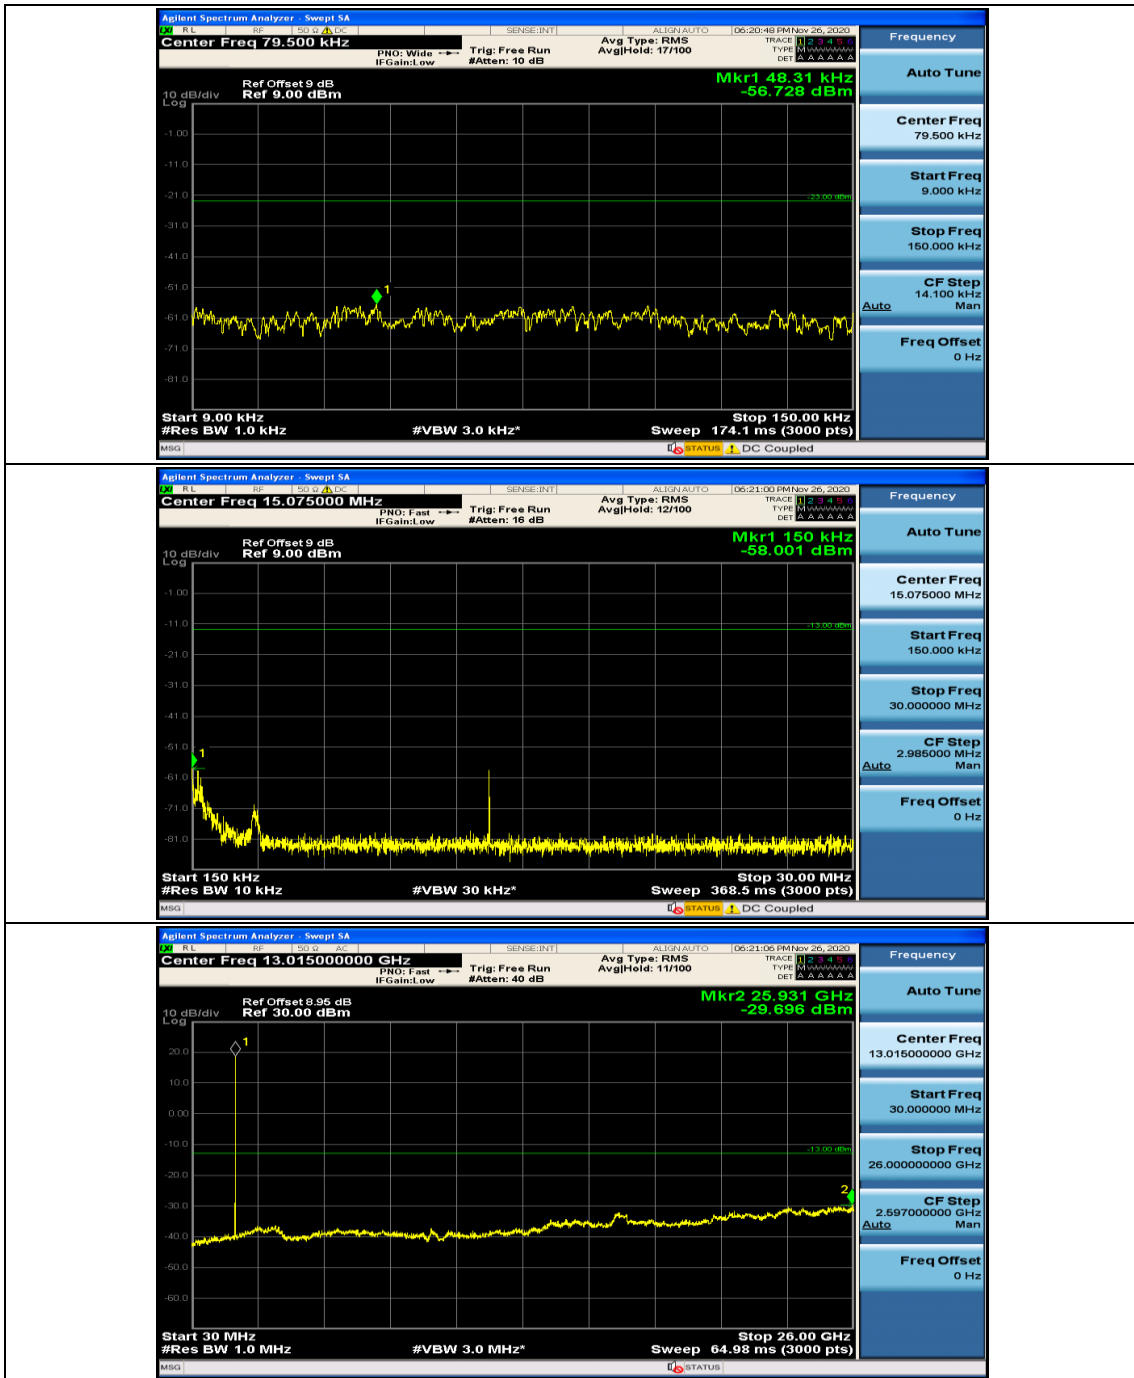

Channel Bandwidth: 15 MHz

Channel Bandwidth: 20 MHz