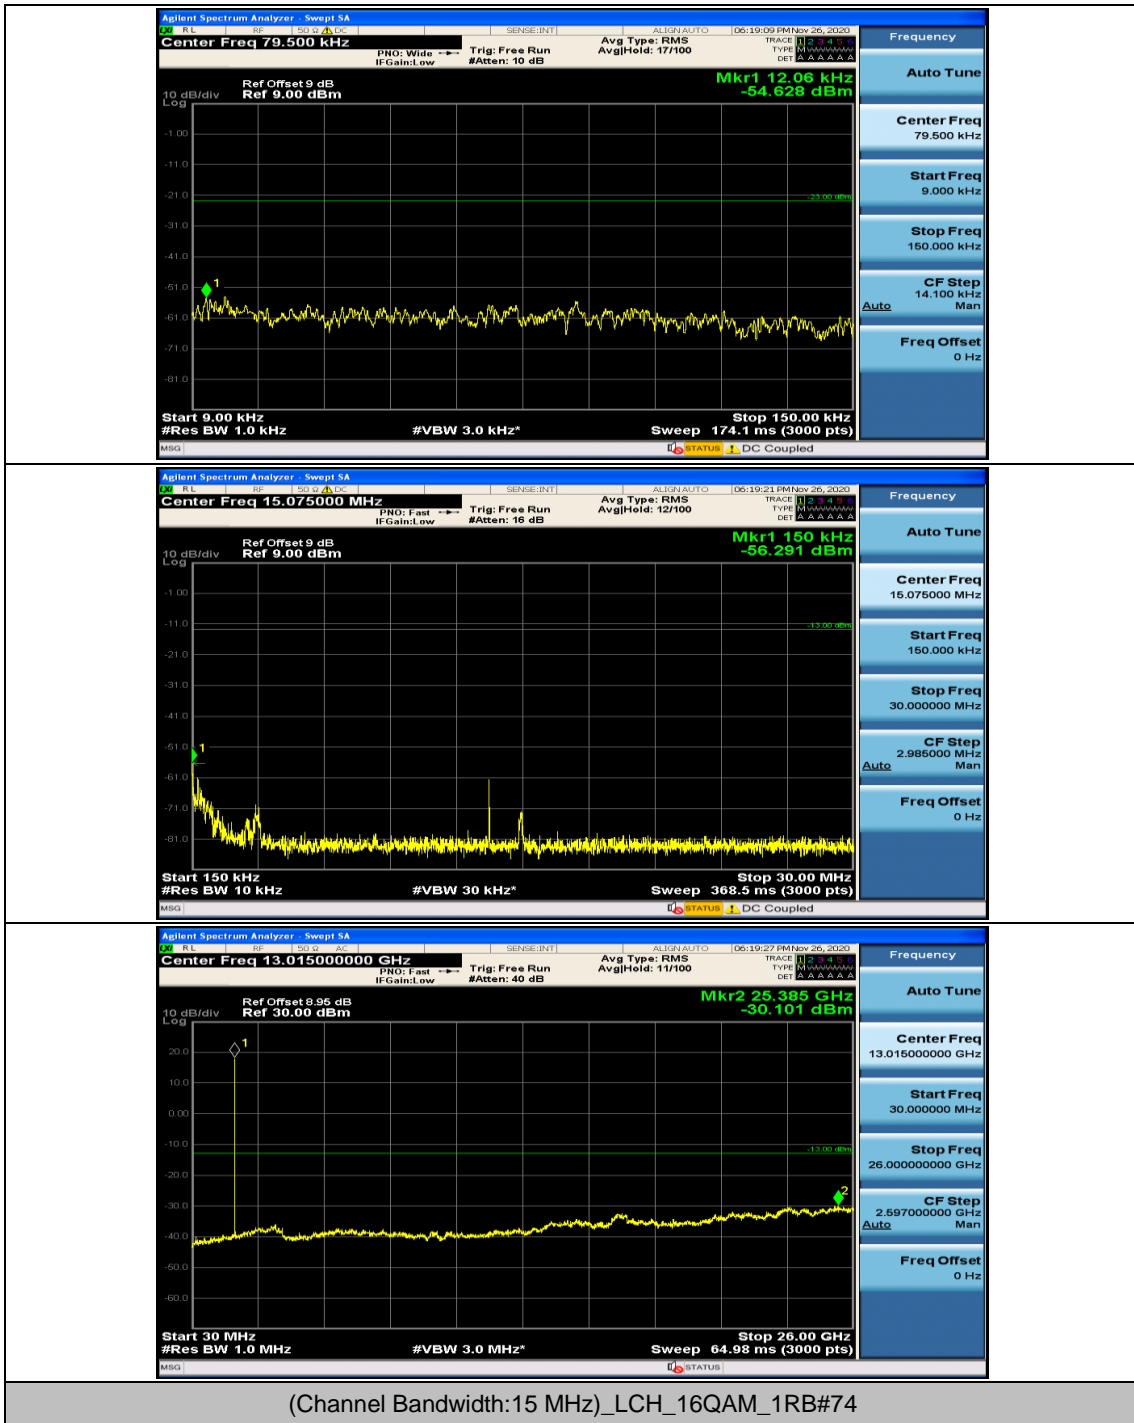

Channel Bandwidth: 15 MHz

Channel Bandwidth: 20 MHz