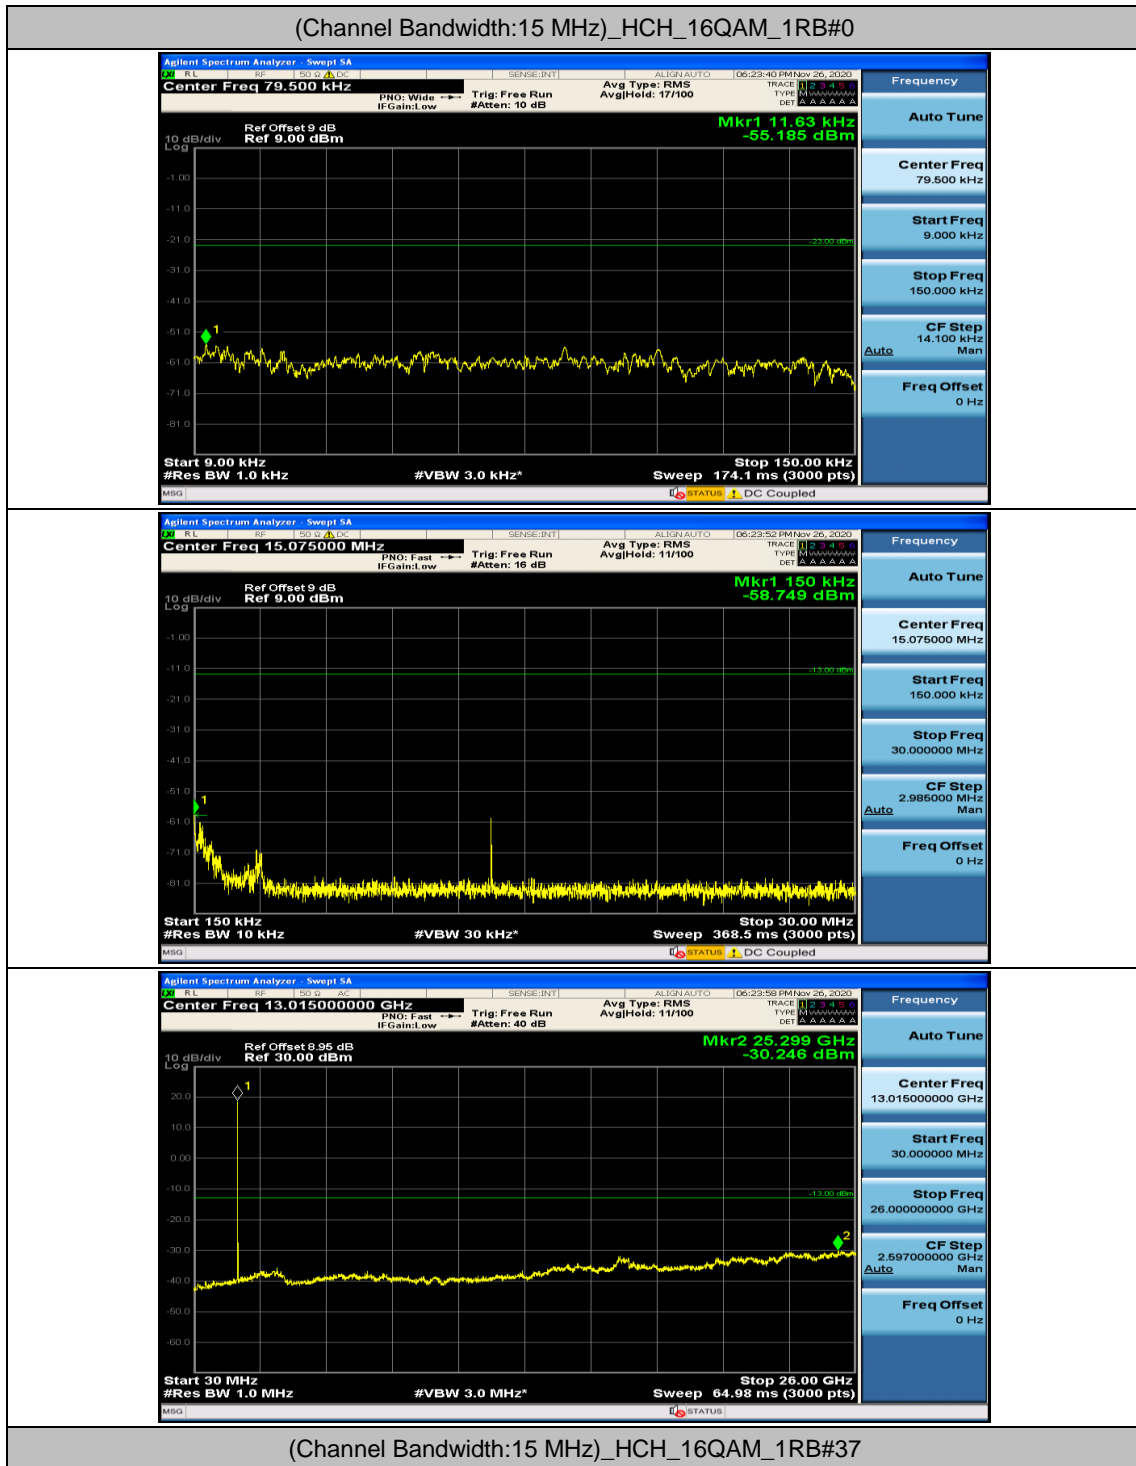

Channel Bandwidth: 15 MHz

Channel Bandwidth: 20 MHz