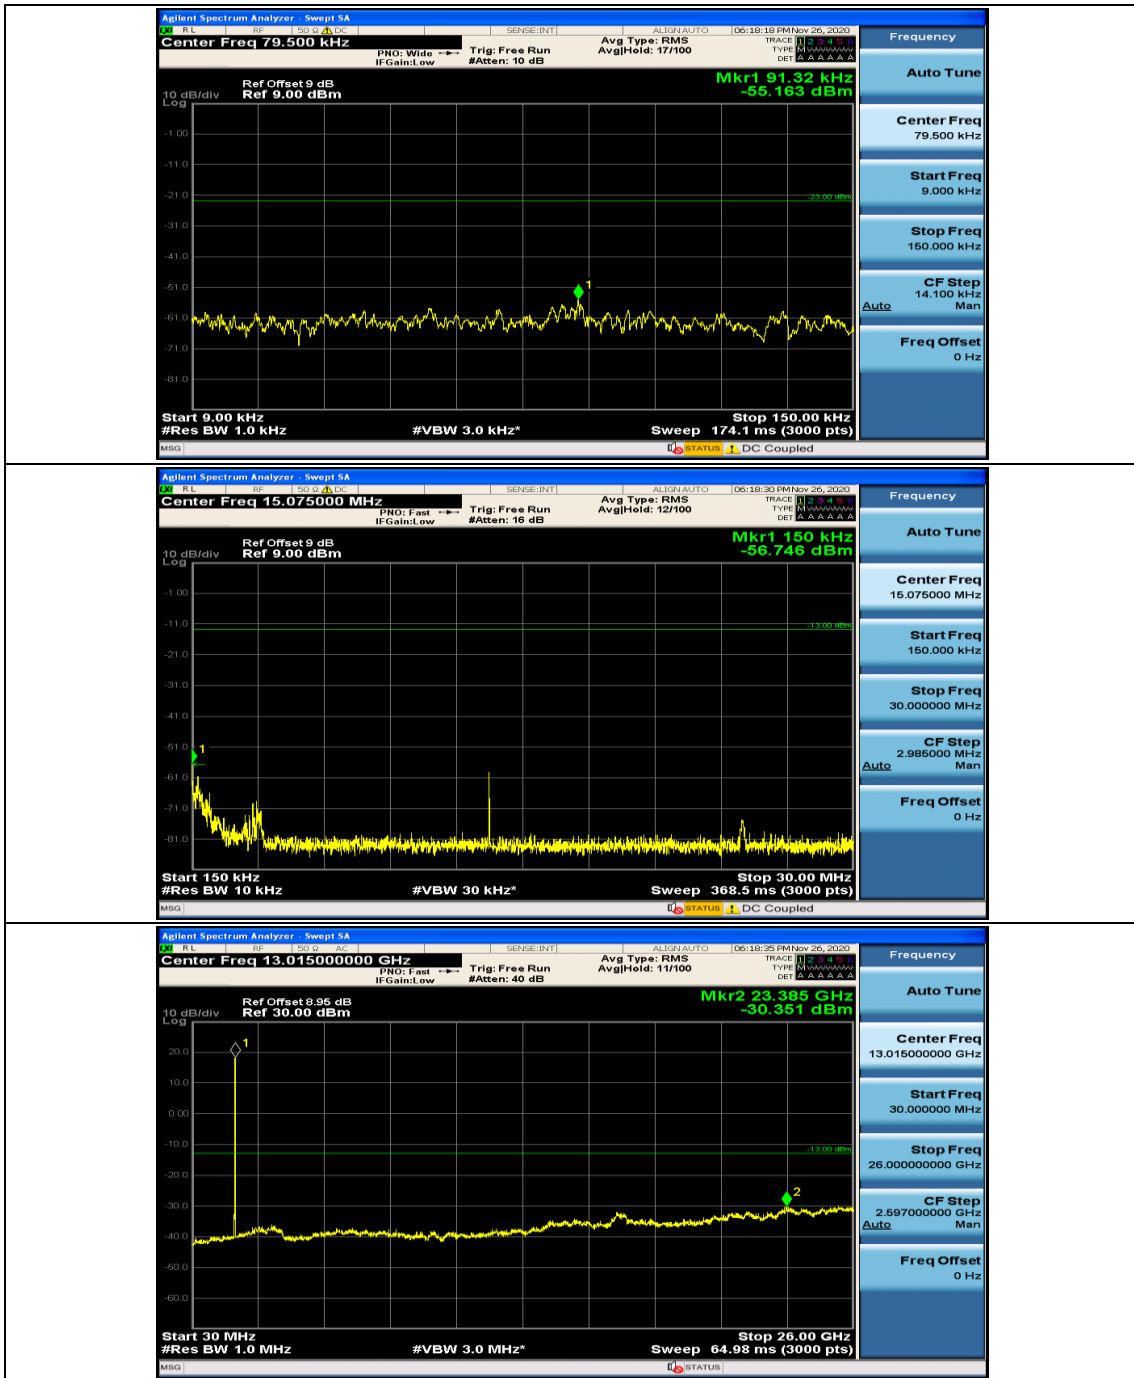

Channel Bandwidth: 15 MHz

Channel Bandwidth: 20 MHz