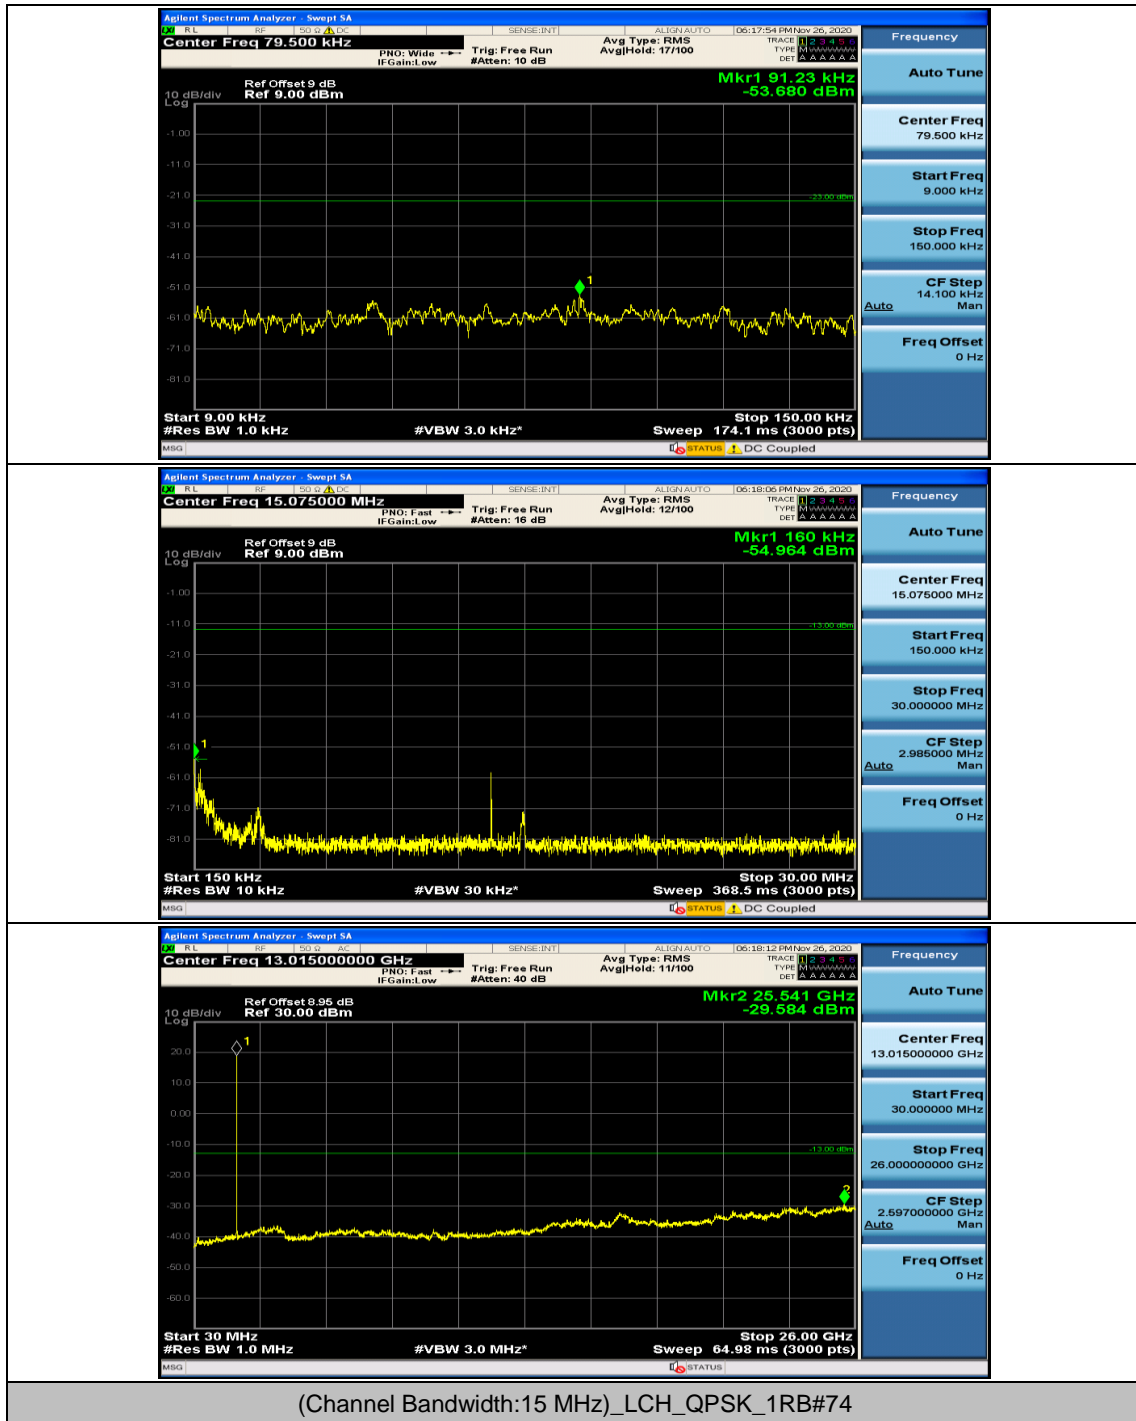

Channel Bandwidth: 15 MHz

Channel Bandwidth: 20 MHz