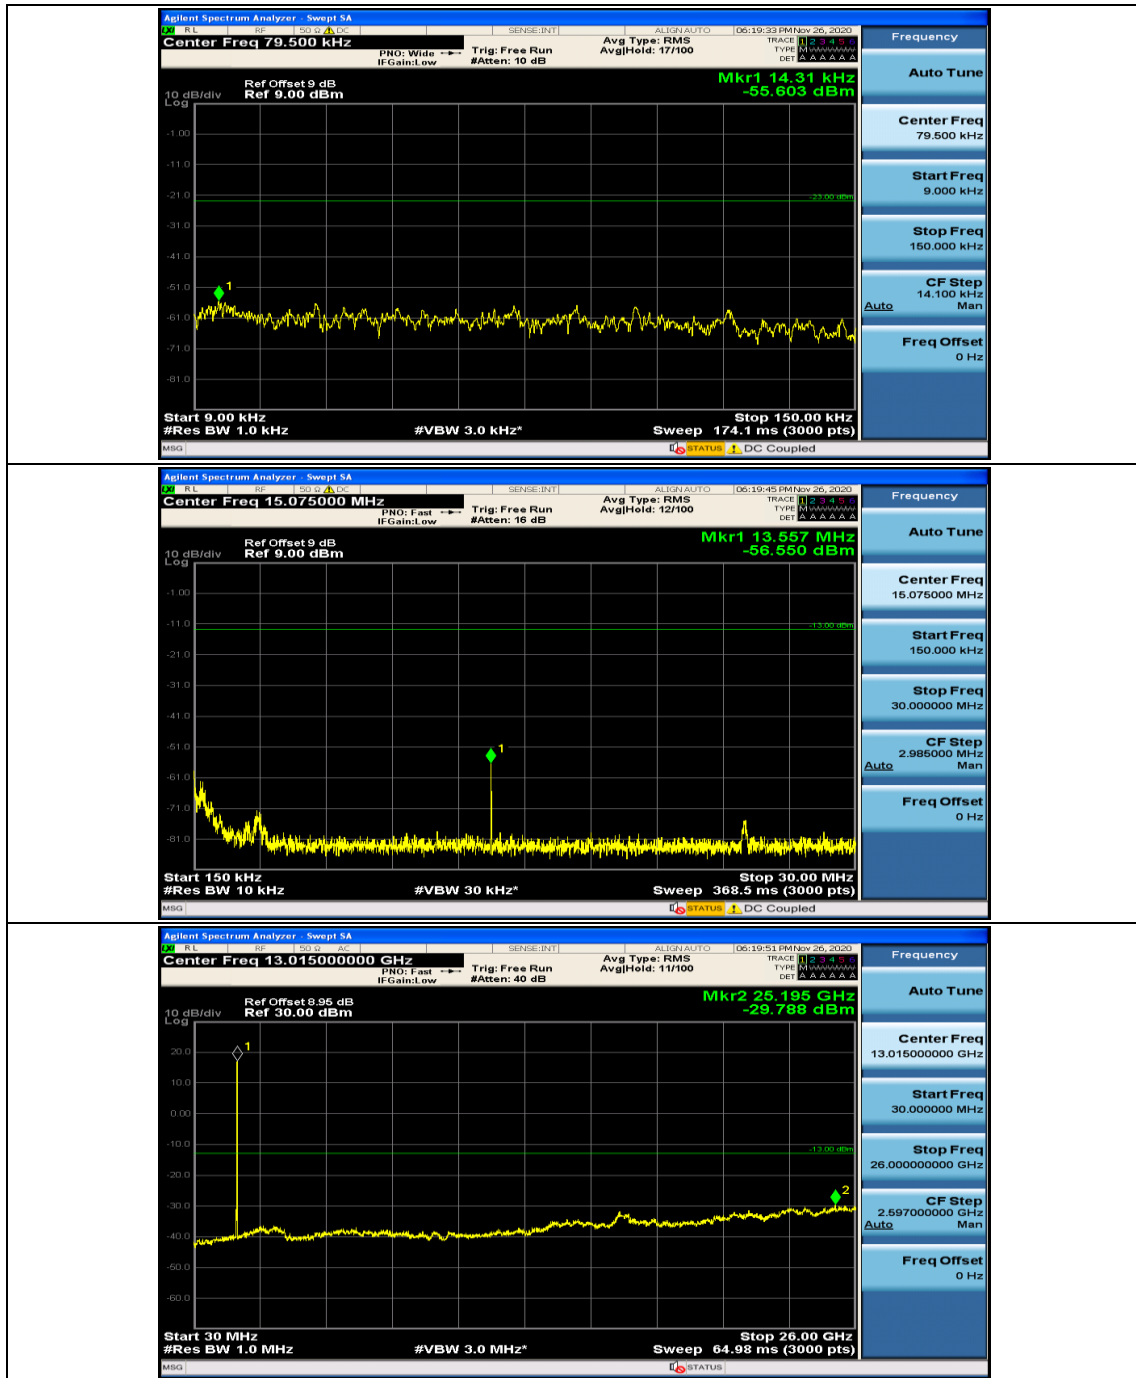

Channel Bandwidth: 15 MHz

Channel Bandwidth: 20 MHz