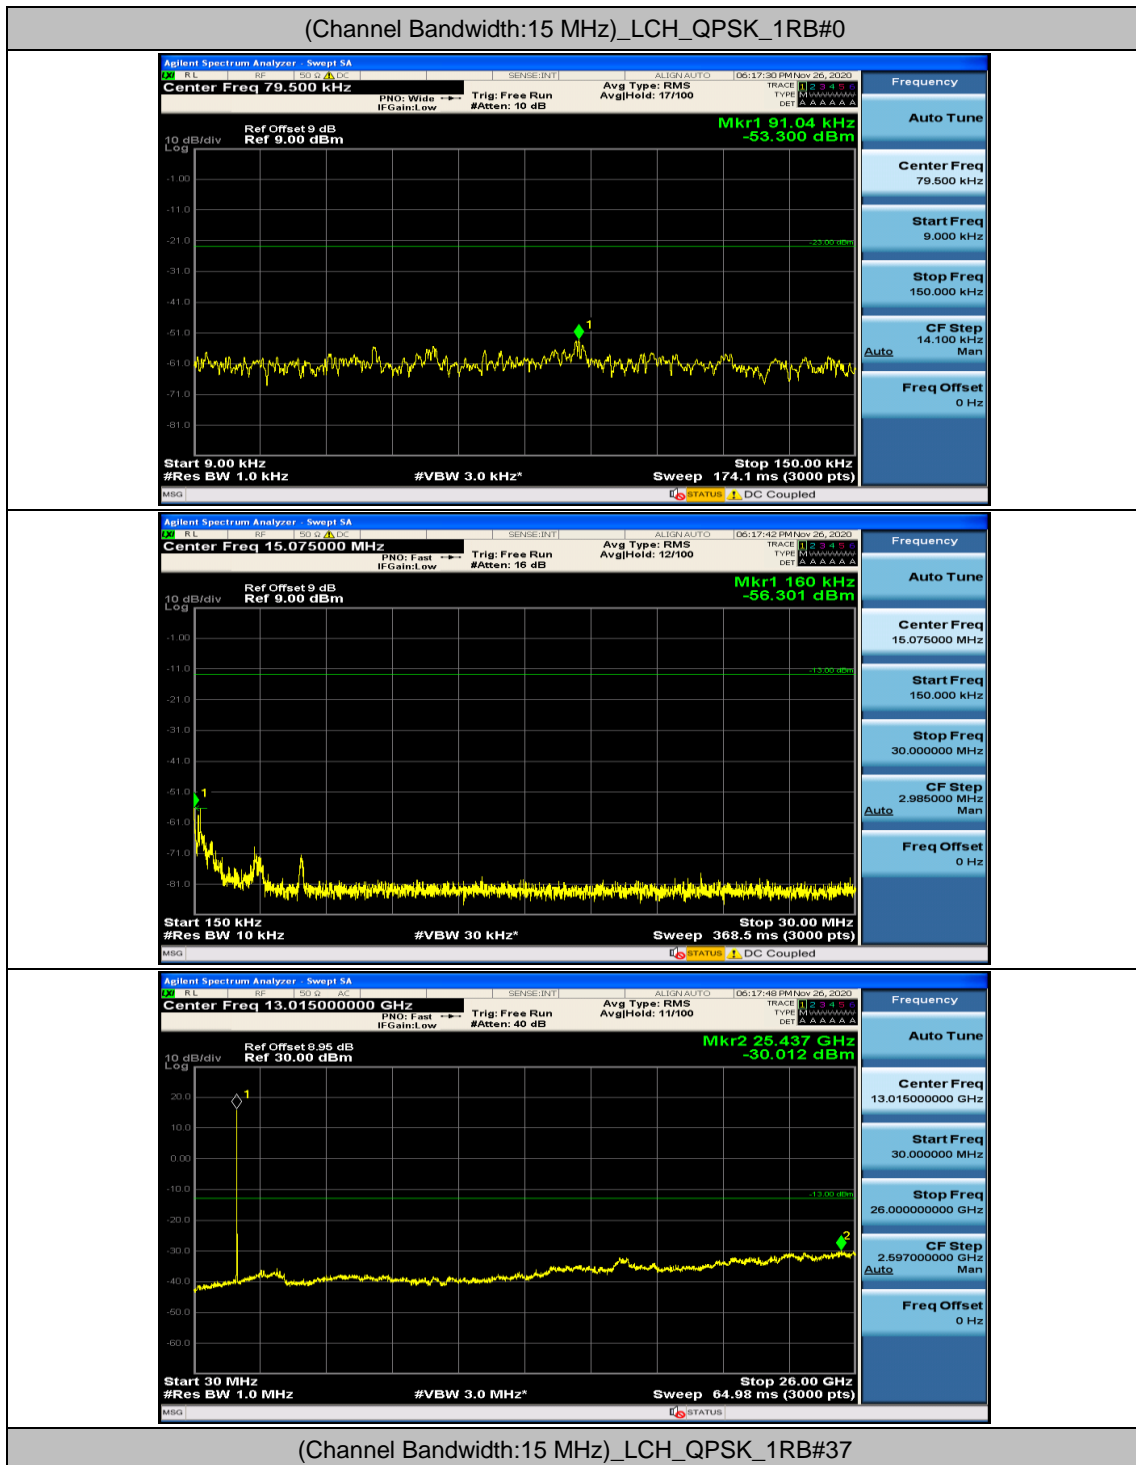

Channel Bandwidth: 15 MHz

Channel Bandwidth: 20 MHz