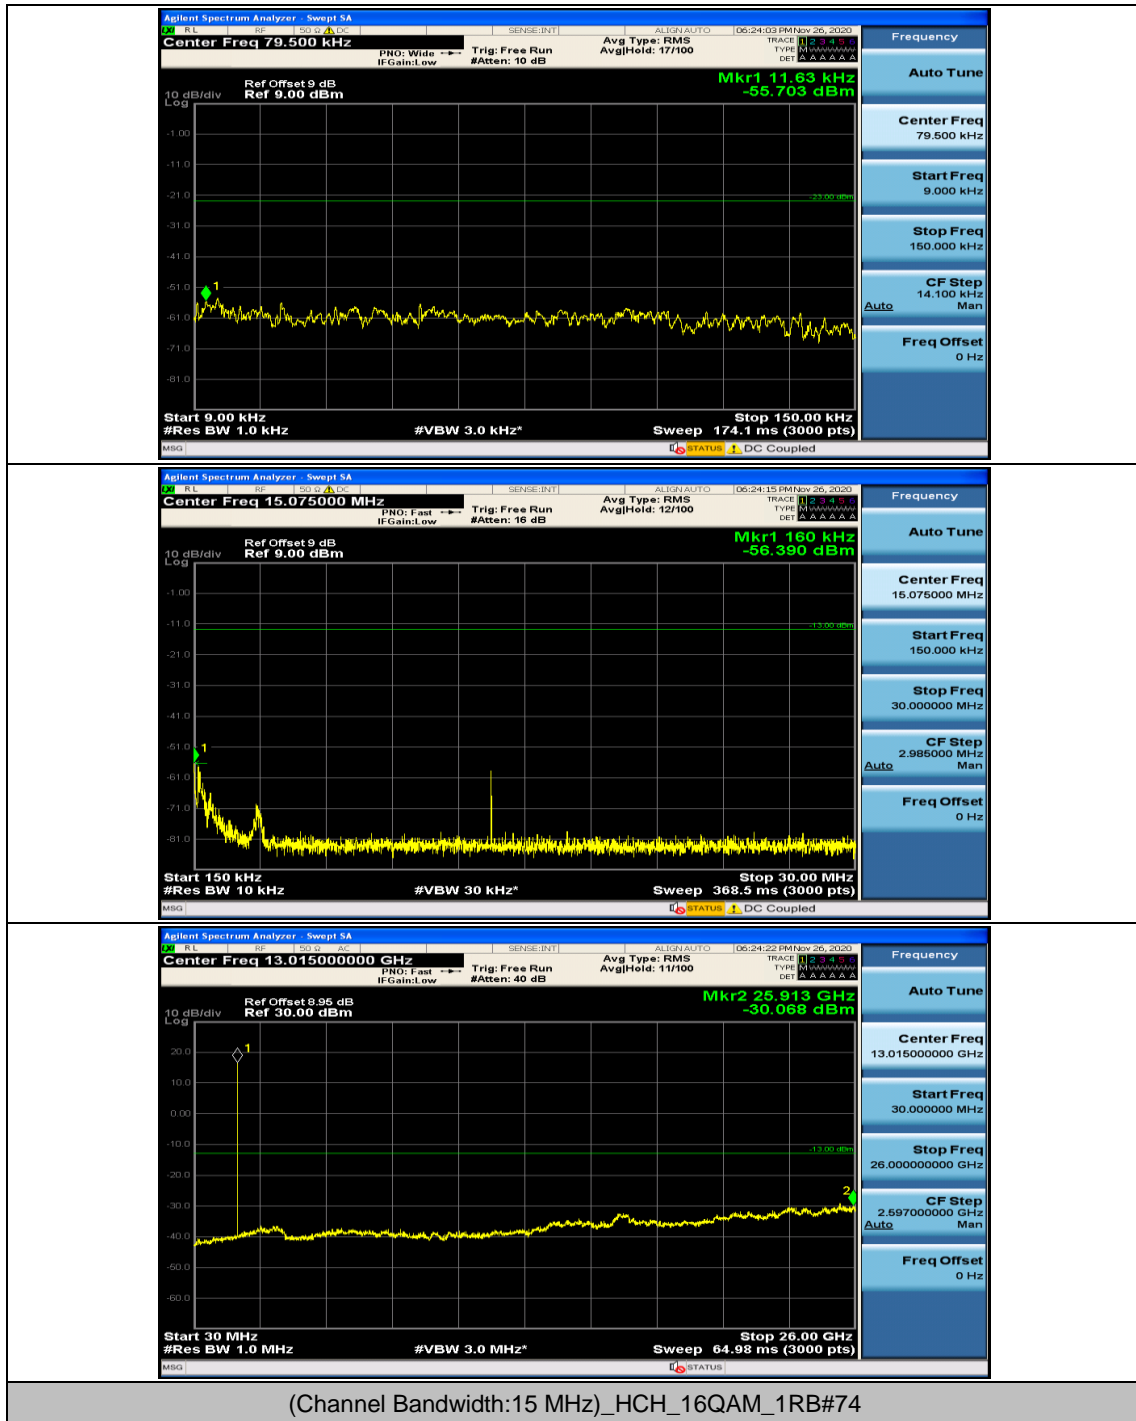

Channel Bandwidth: 15 MHz

Channel Bandwidth: 20 MHz