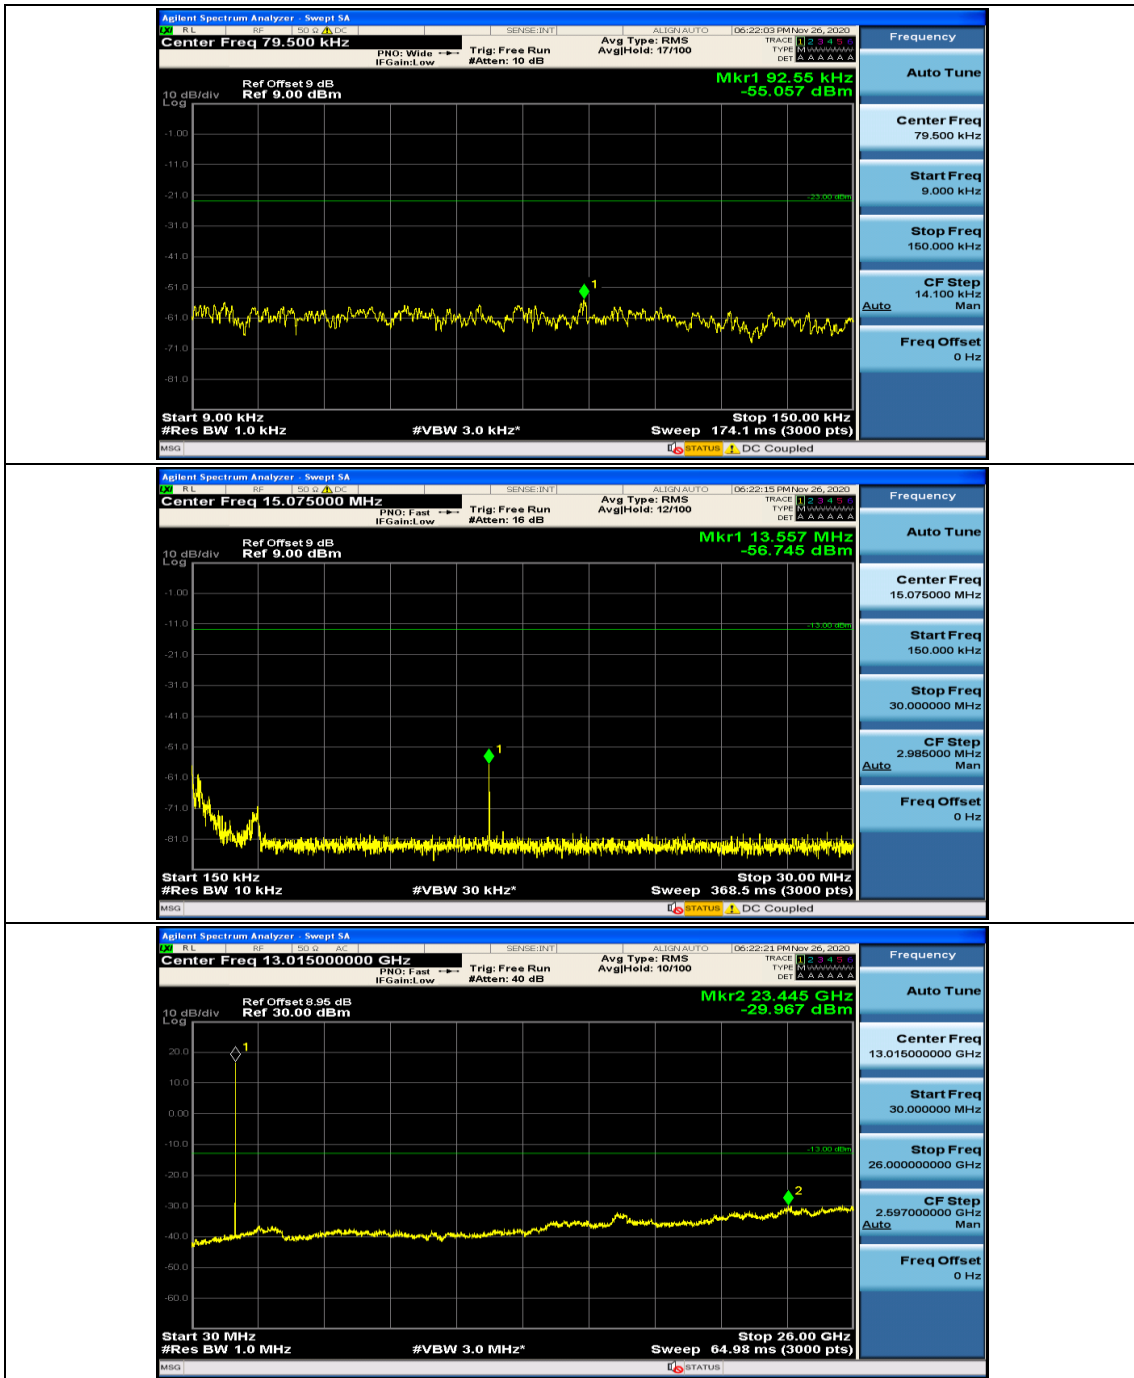

Channel Bandwidth: 15 MHz

Channel Bandwidth: 20 MHz