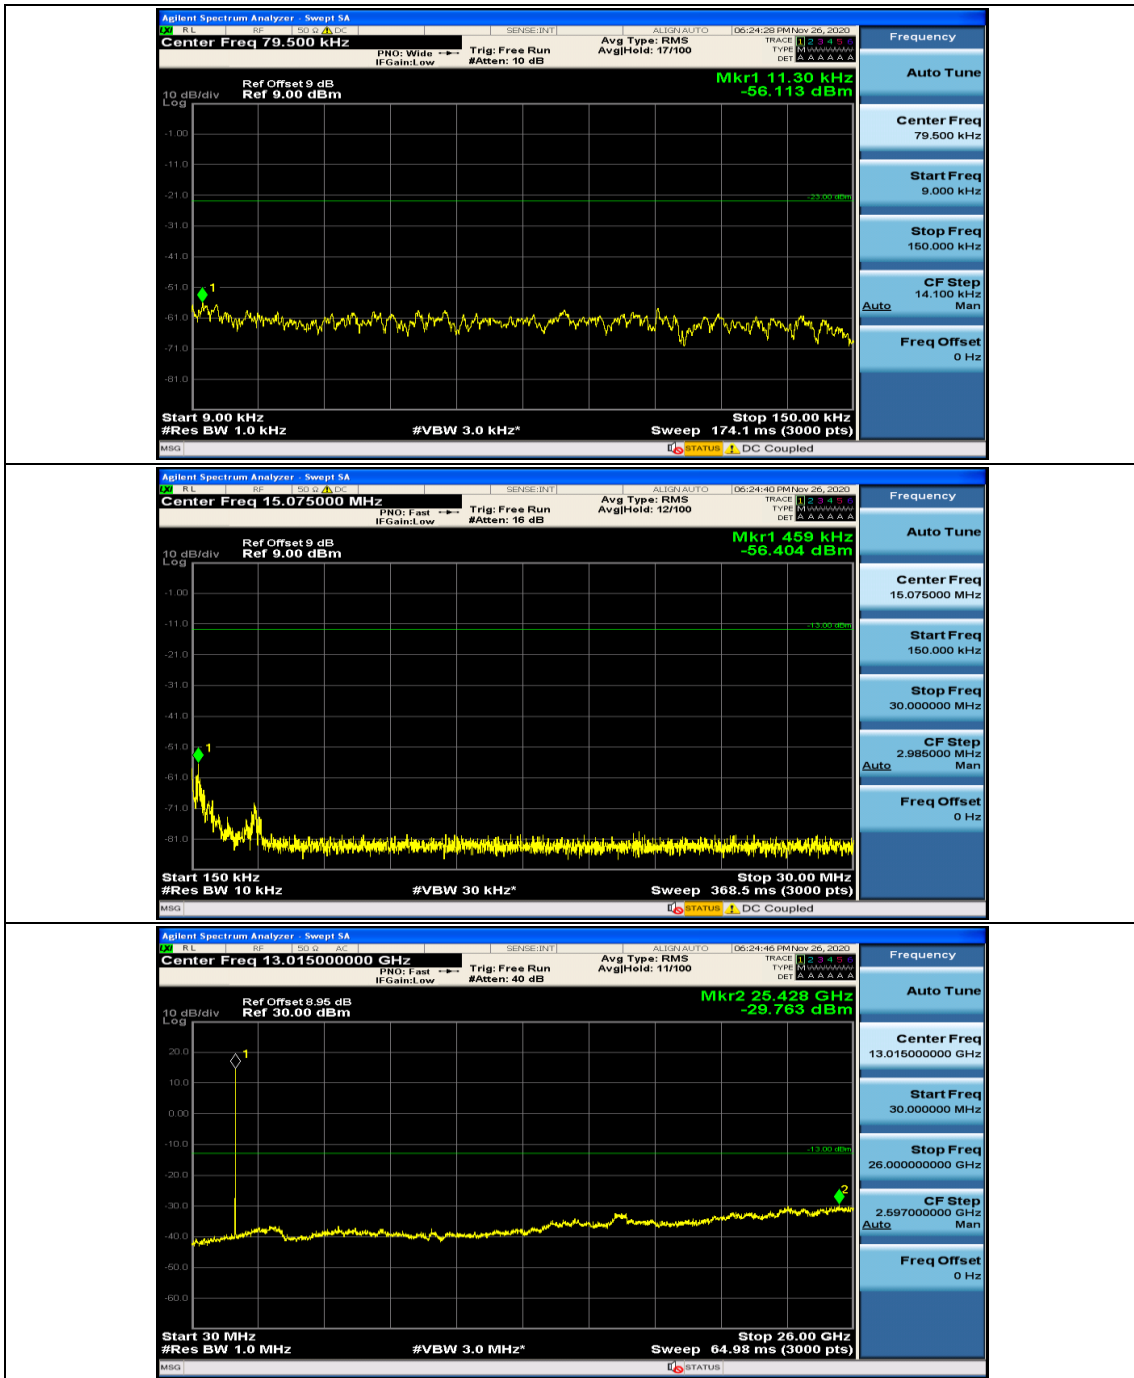

Channel Bandwidth: 15 MHz

Channel Bandwidth: 20 MHz