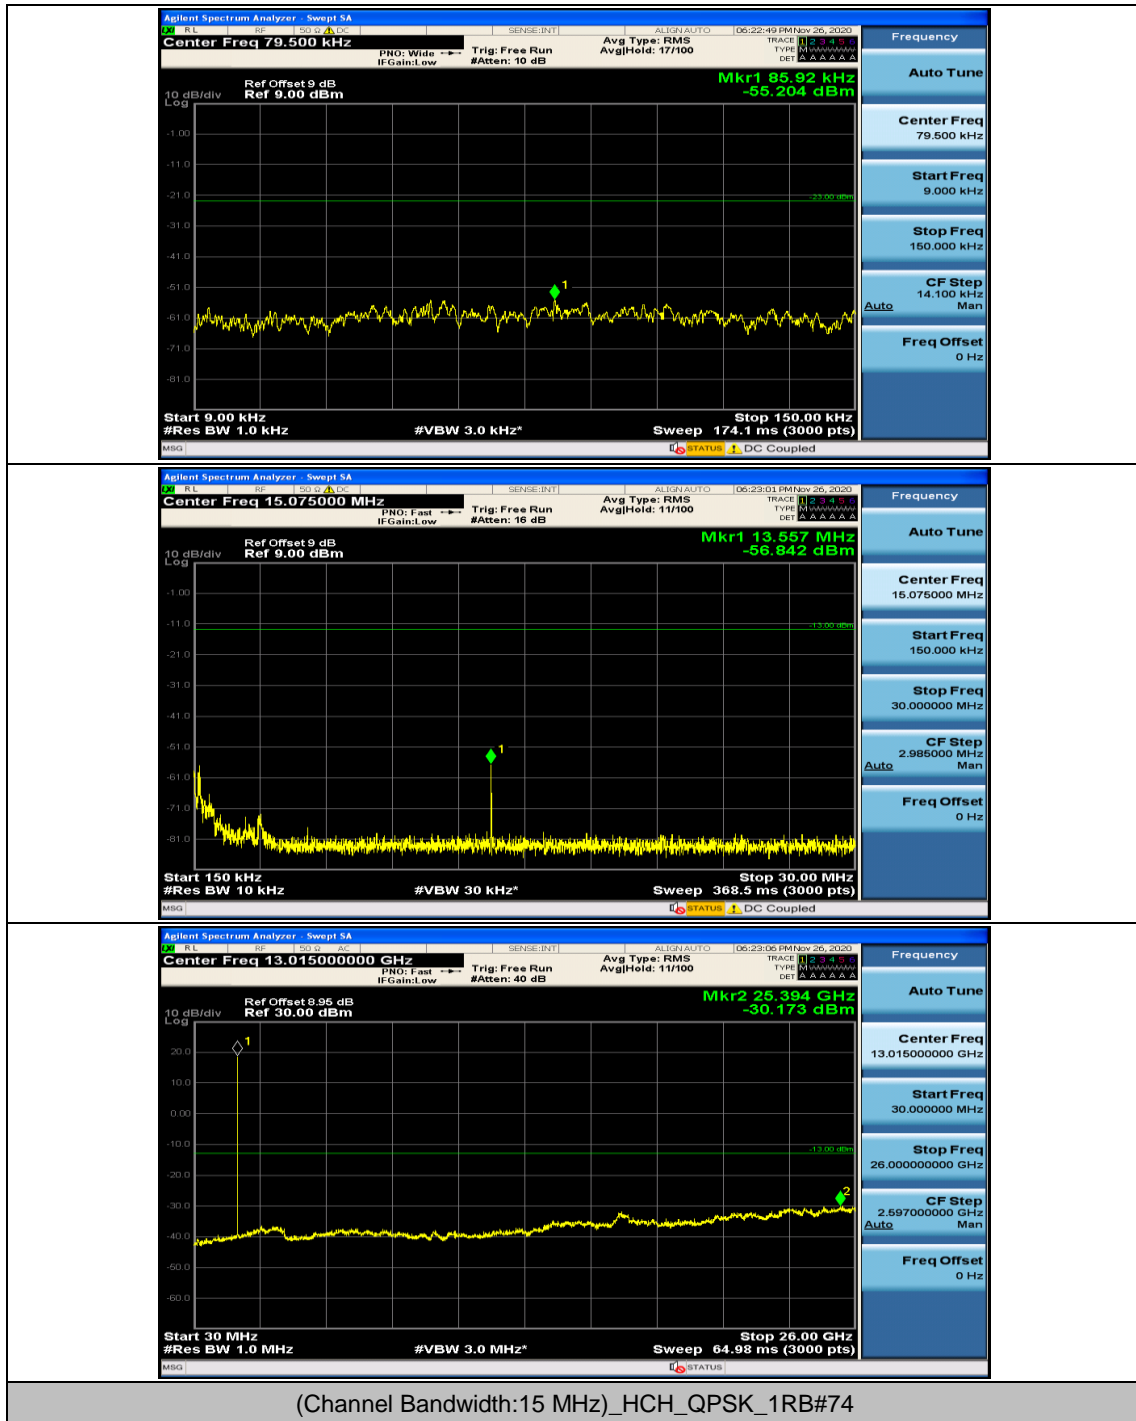

Channel Bandwidth: 15 MHz

Channel Bandwidth: 20 MHz