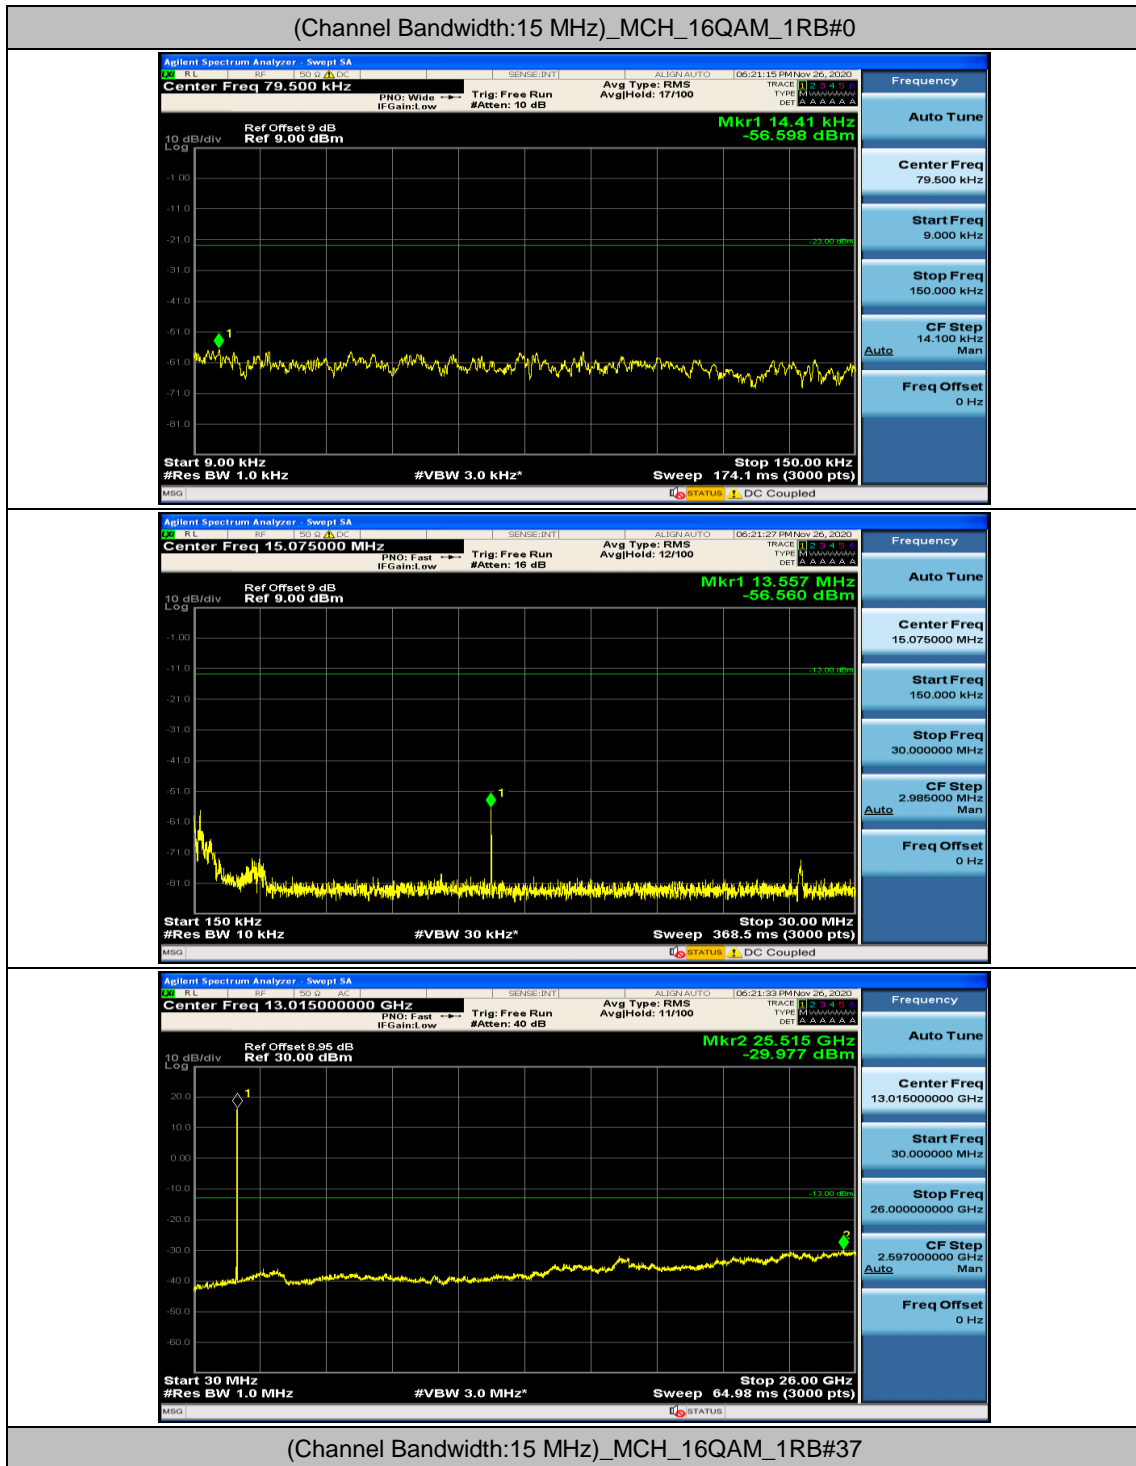

Channel Bandwidth: 15 MHz

Channel Bandwidth: 20 MHz