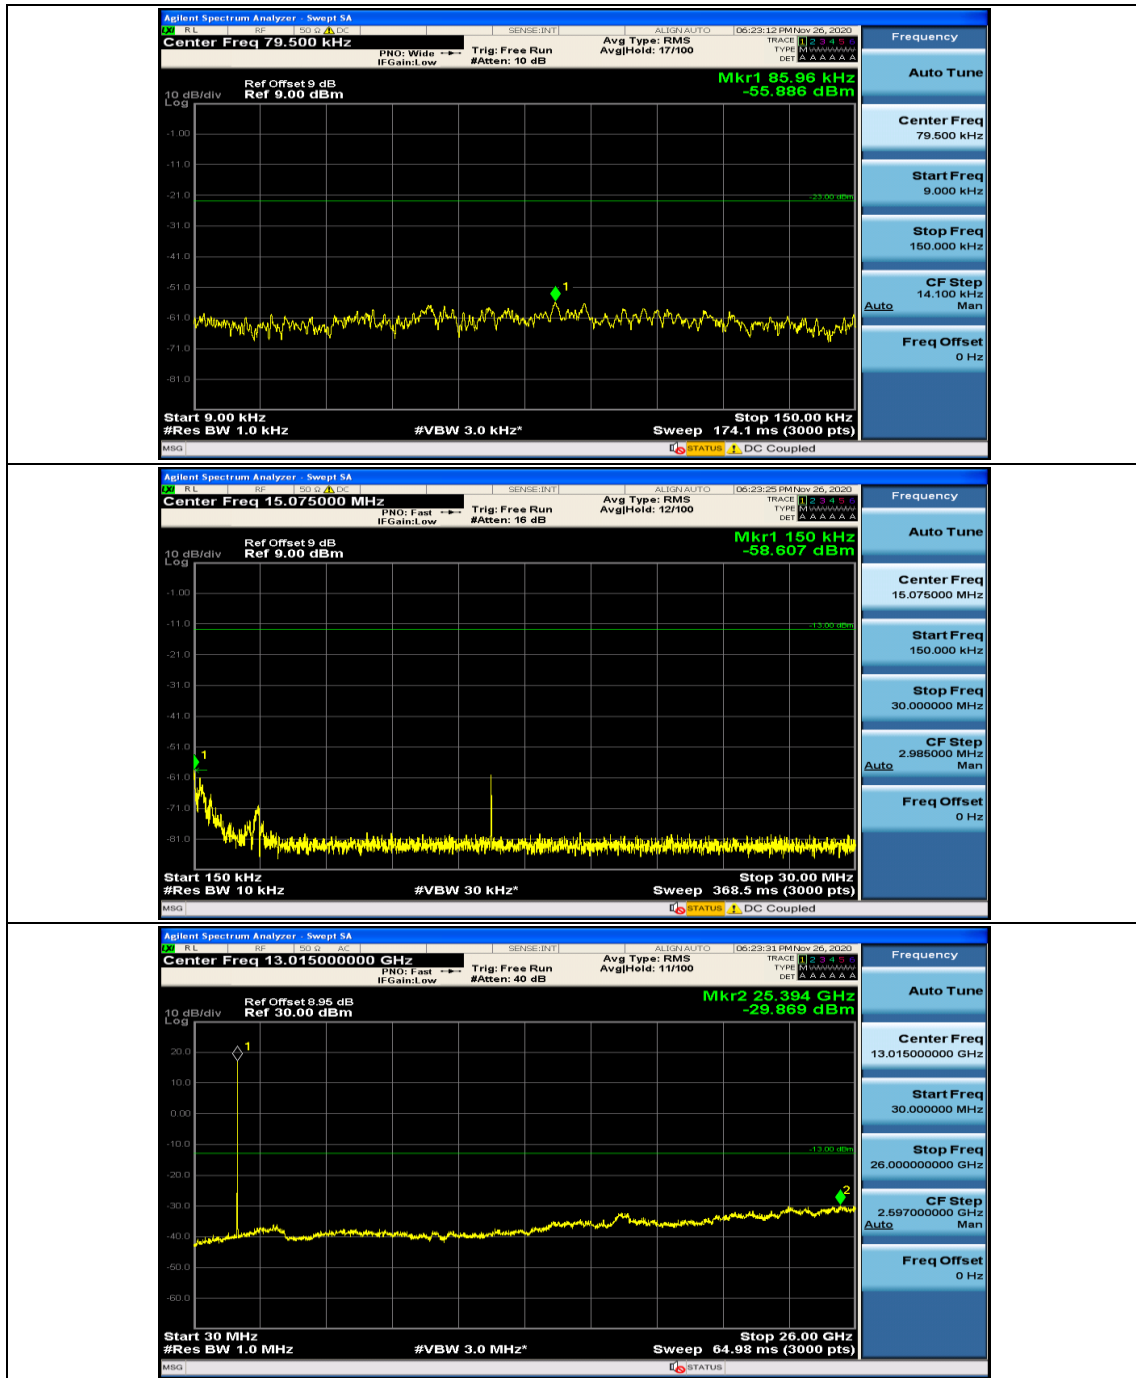

Channel Bandwidth: 15 MHz

Channel Bandwidth: 20 MHz