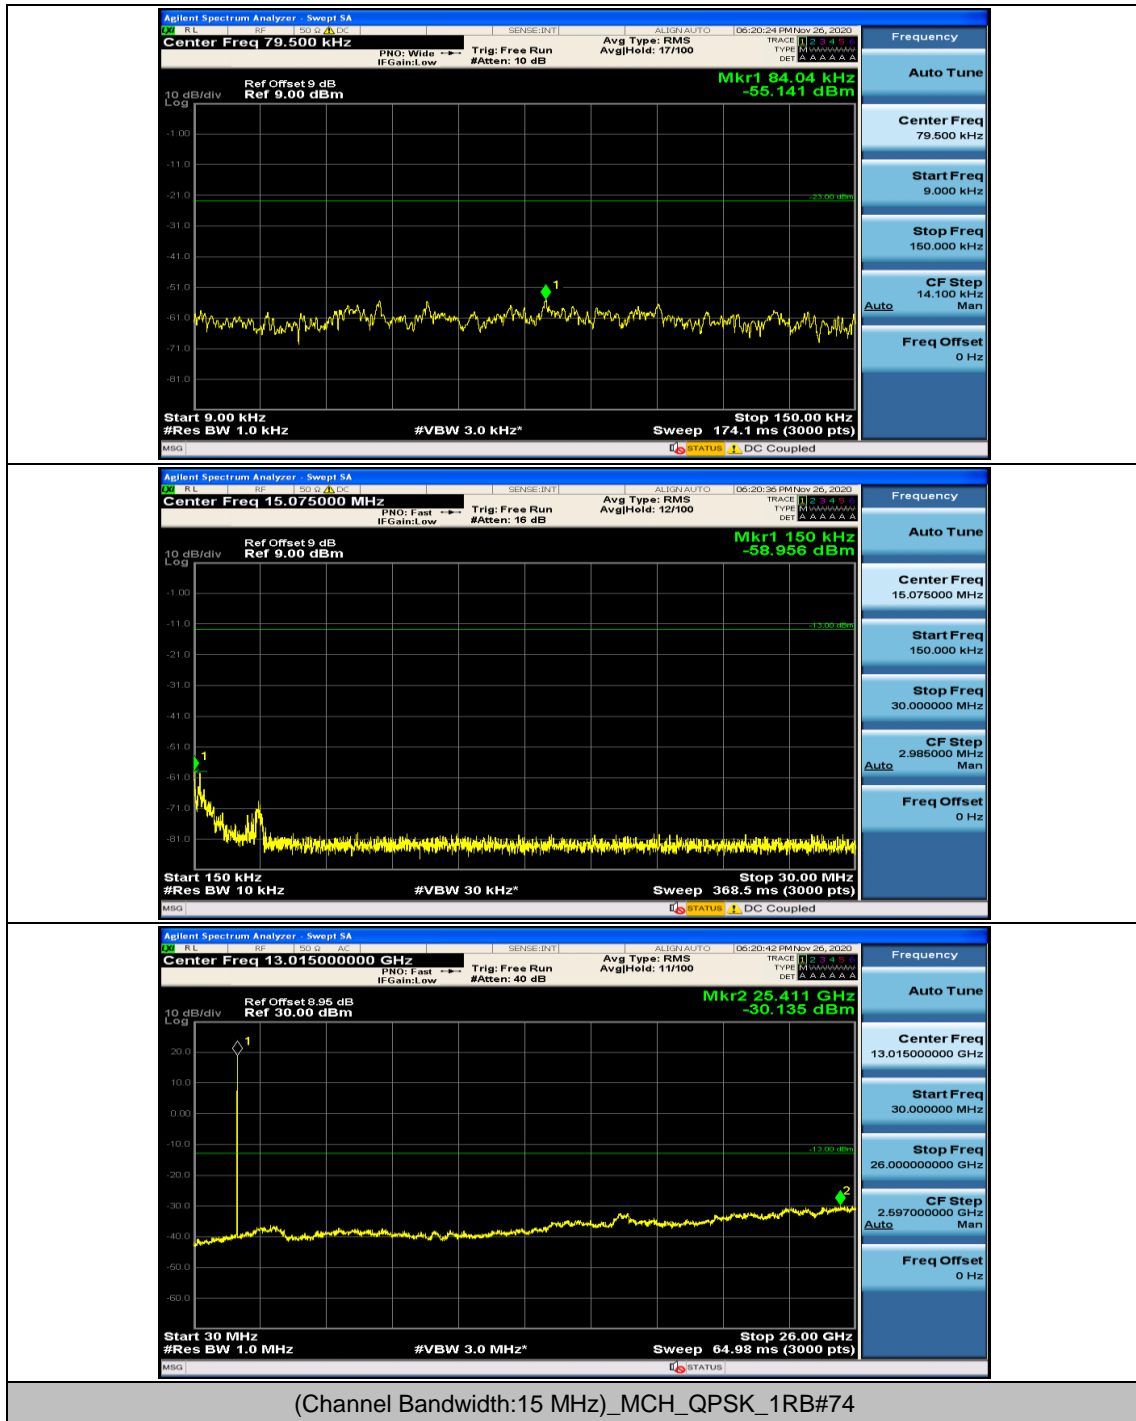

Channel Bandwidth: 15 MHz

Channel Bandwidth: 20 MHz