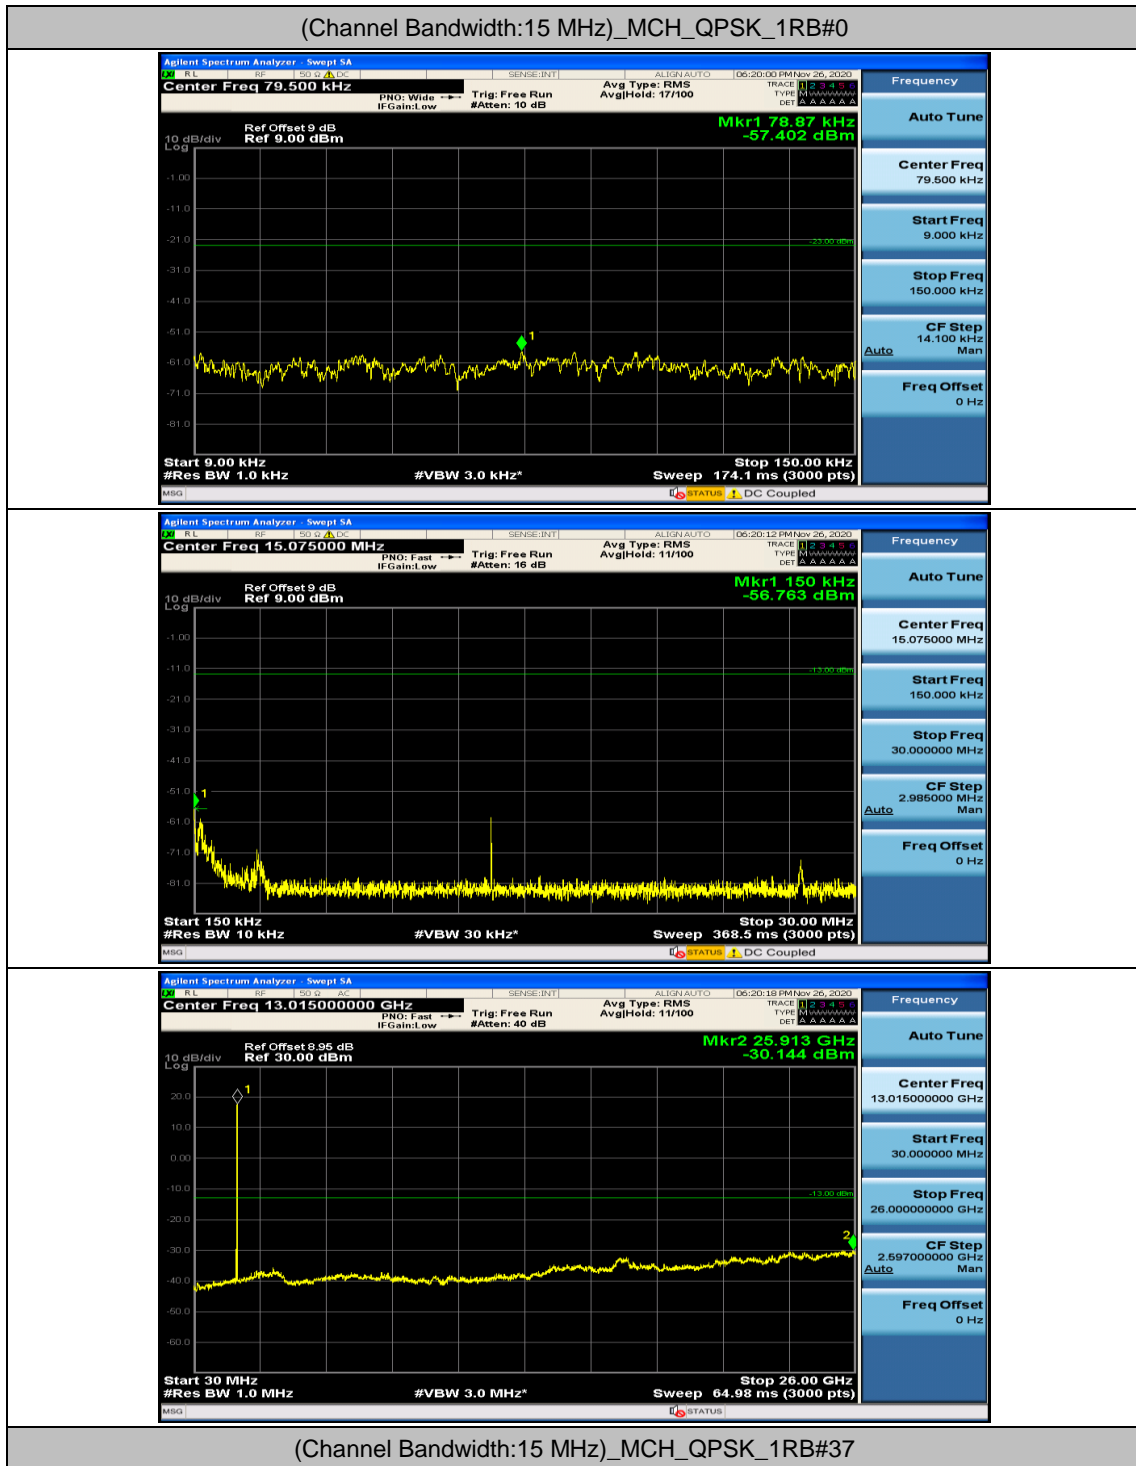

Channel Bandwidth: 15 MHz

Channel Bandwidth: 20 MHz