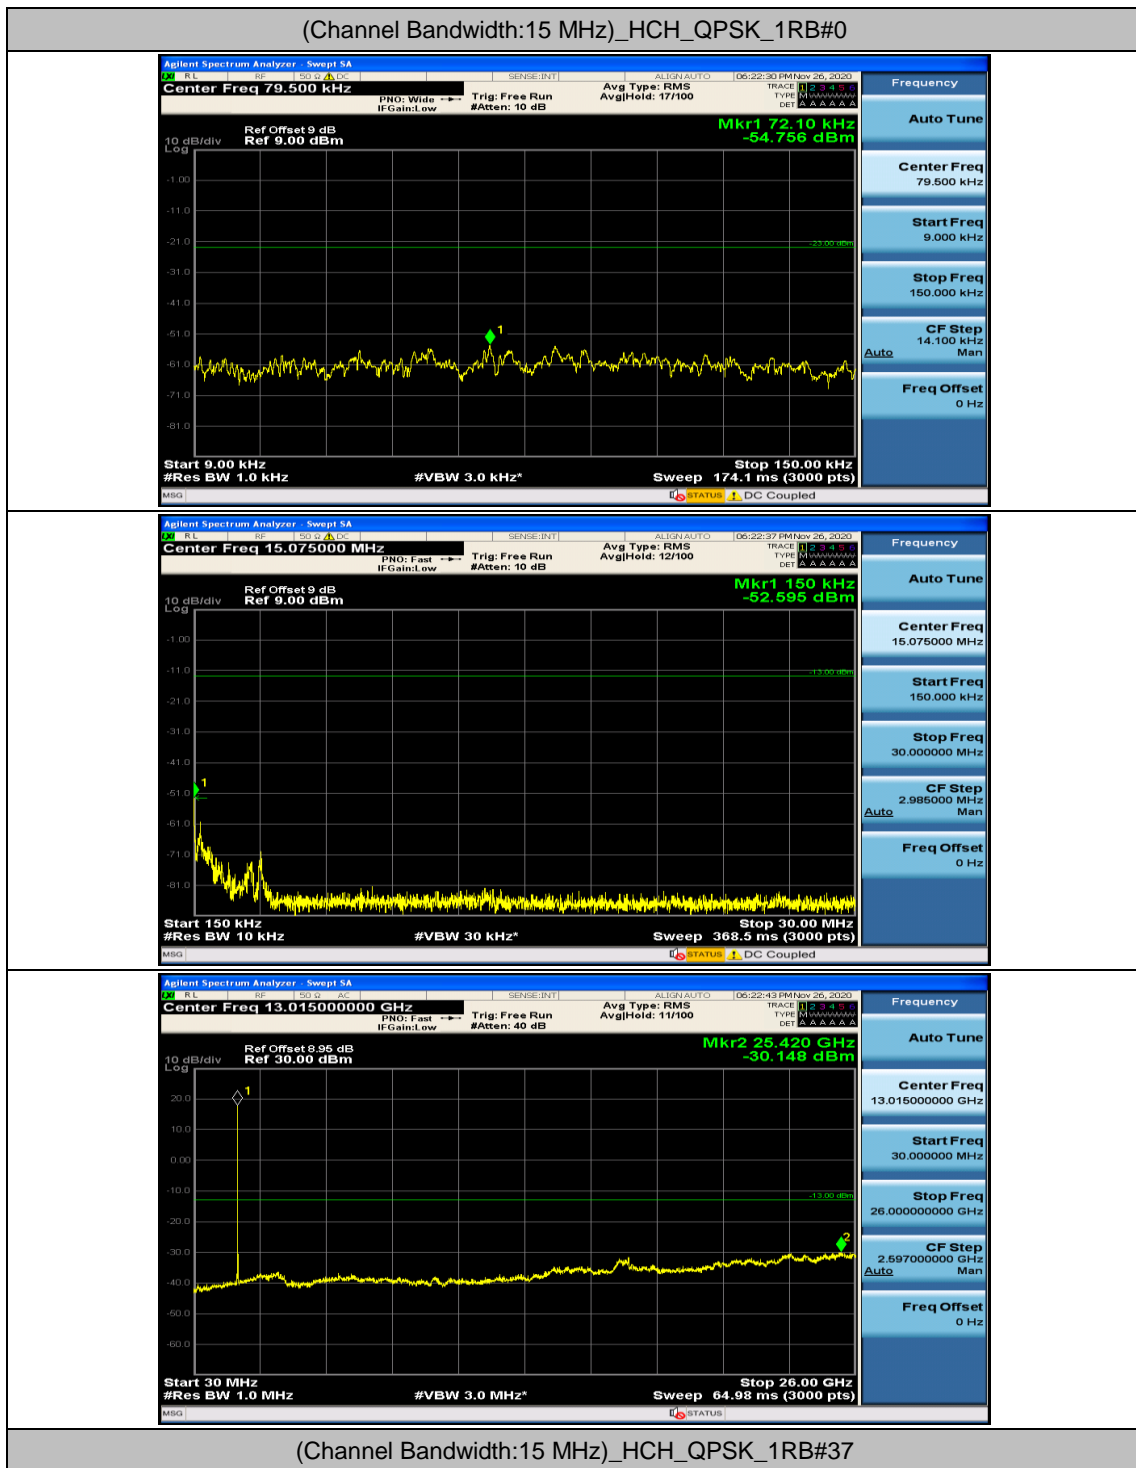

Channel Bandwidth: 15 MHz

Channel Bandwidth: 20 MHz