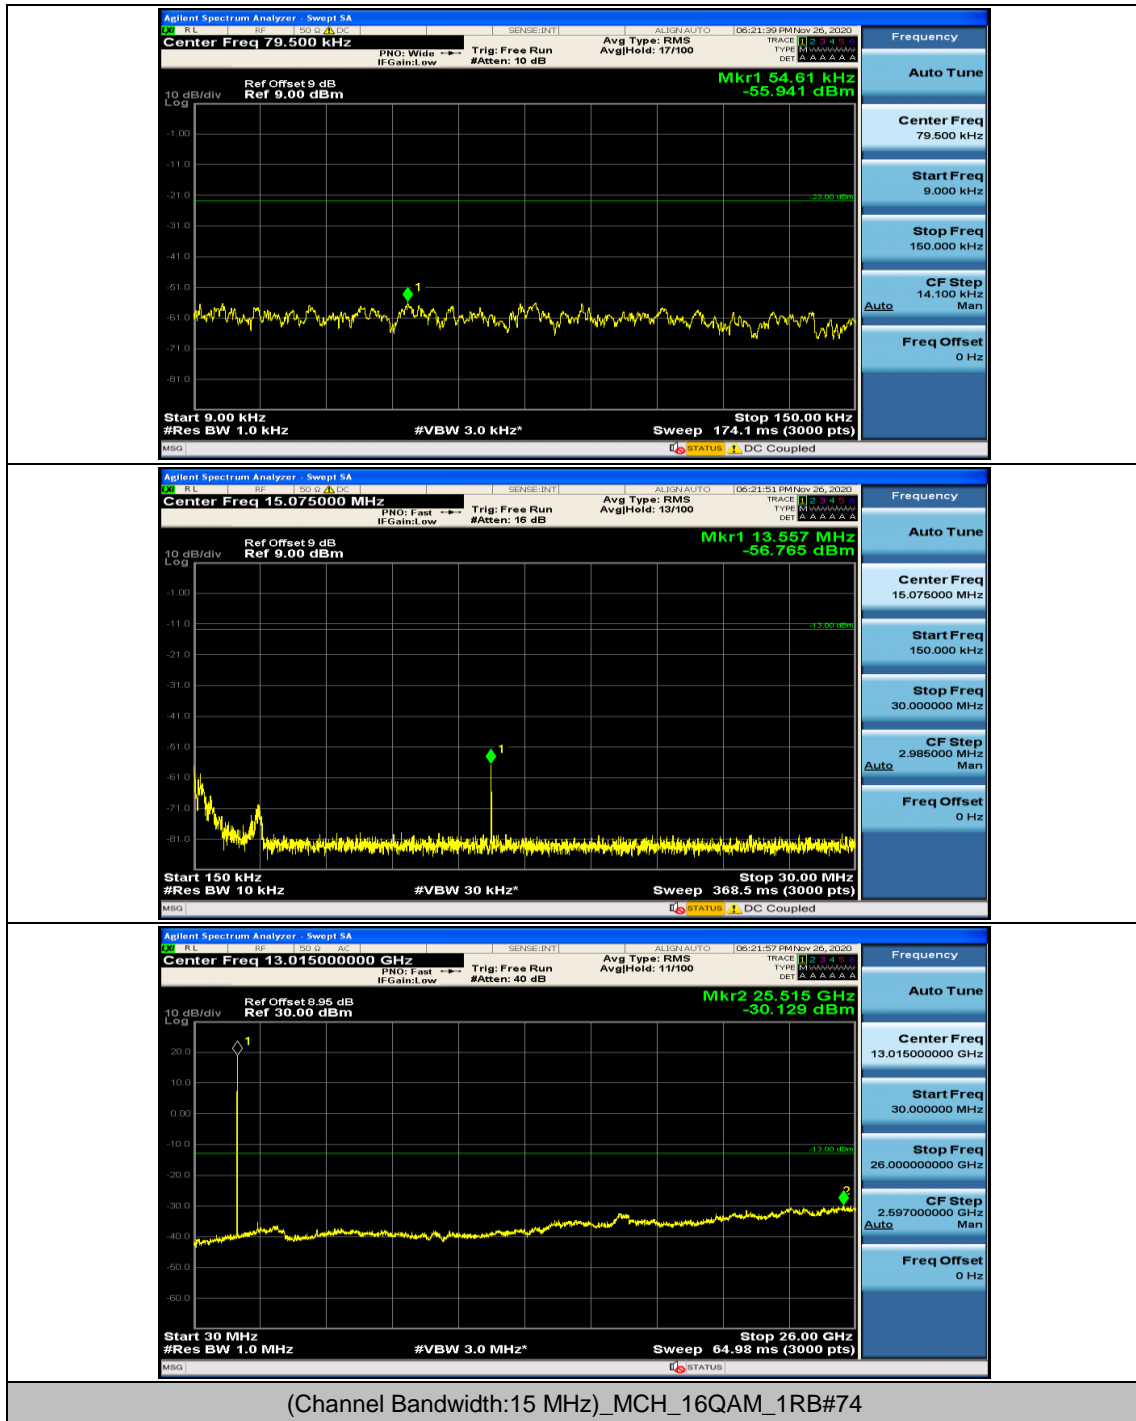

Channel Bandwidth: 15 MHz

Channel Bandwidth: 20 MHz