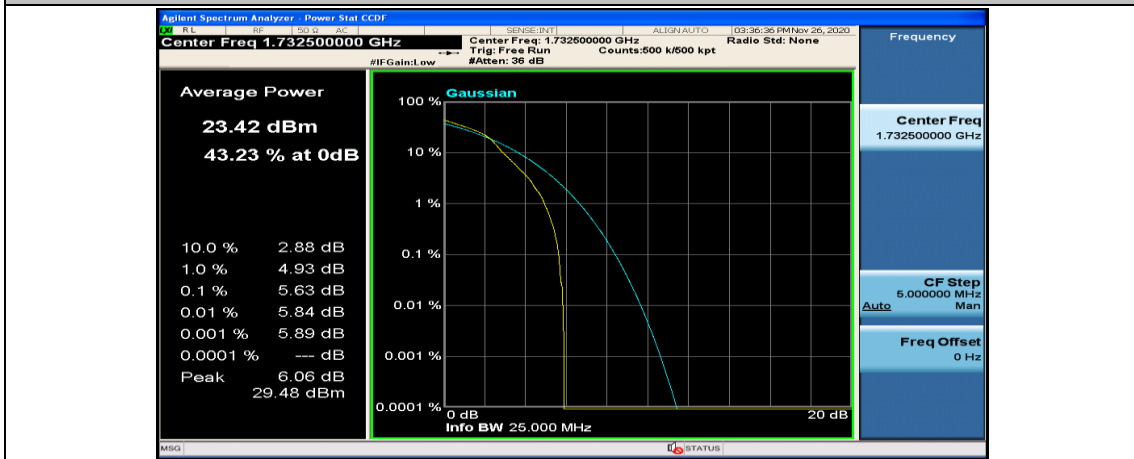

(Channel Bandwidth: 5 MHz)_MCH_16QAM_1RB#12