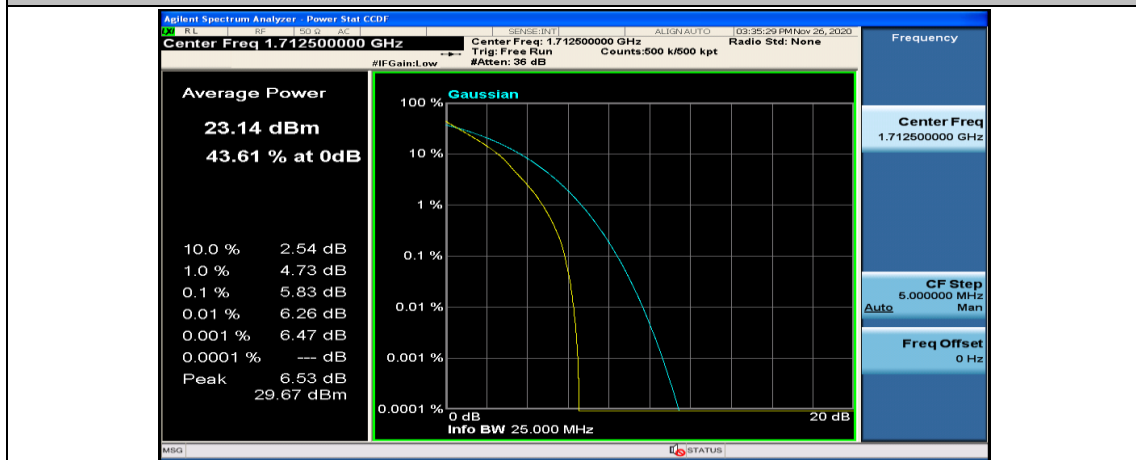

(Channel Bandwidth: 3 MHz)_HCH_16QAM_15RB#0

Channel Bandwidth: 5 MHz

(Channel Bandwidth: 5 MHz)_LCH_QPSK_12RB#6

(Channel Bandwidth: 5 MHz)_LCH_QPSK_12RB#13

(Channel Bandwidth: 5 MHz)_LCH_QPSK_25RB#0

(Channel Bandwidth: 5 MHz)_MCH_QPSK_1RB#0

(Channel Bandwidth: 5 MHz)_MCH_QPSK_1RB#12

(Channel Bandwidth: 5 MHz)_MCH_QPSK_1RB#24

(Channel Bandwidth: 5 MHz)_MCH_QPSK_12RB#0

(Channel Bandwidth: 5 MHz)_MCH_QPSK_12RB#6

(Channel Bandwidth: 5 MHz)_MCH_QPSK_12RB#13