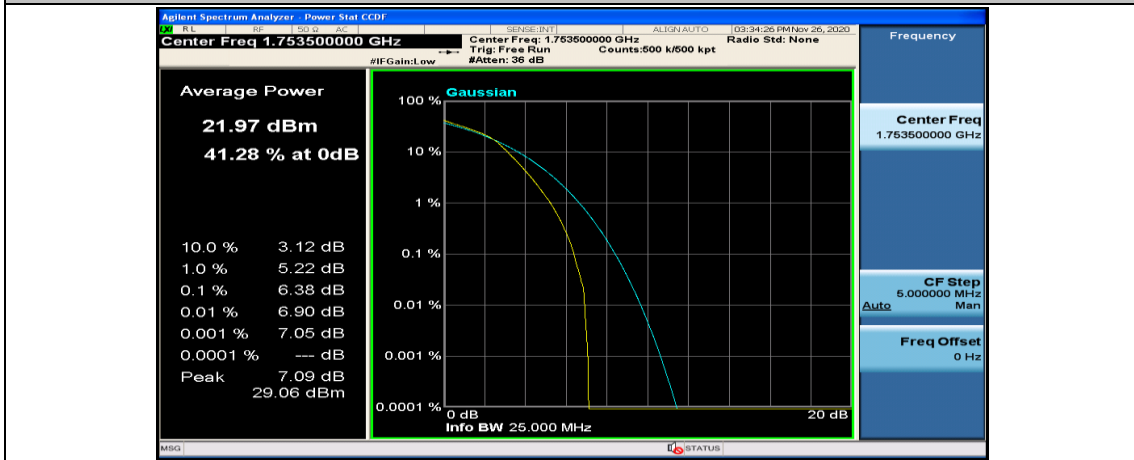

(Channel Bandwidth: 3 MHz)_HCH_16QAM_1RB#7

(Channel Bandwidth: 3 MHz)_HCH_16QAM_1RB#14

(Channel Bandwidth: 3 MHz)_HCH_16QAM_8RB#0

(Channel Bandwidth: 3 MHz)_HCH_16QAM_8RB#4

(Channel Bandwidth: 3 MHz)_HCH_16QAM_8RB#7

(Channel Bandwidth: 3 MHz)_HCH_16QAM_15RB#0

Channel Bandwidth: 5 MHz

(Channel Bandwidth: 5 MHz)_LCH_QPSK_12RB#6

(Channel Bandwidth: 5 MHz)_LCH_QPSK_12RB#13

(Channel Bandwidth: 5 MHz)_LCH_QPSK_25RB#0

(Channel Bandwidth: 5 MHz)_MCH_QPSK_1RB#0