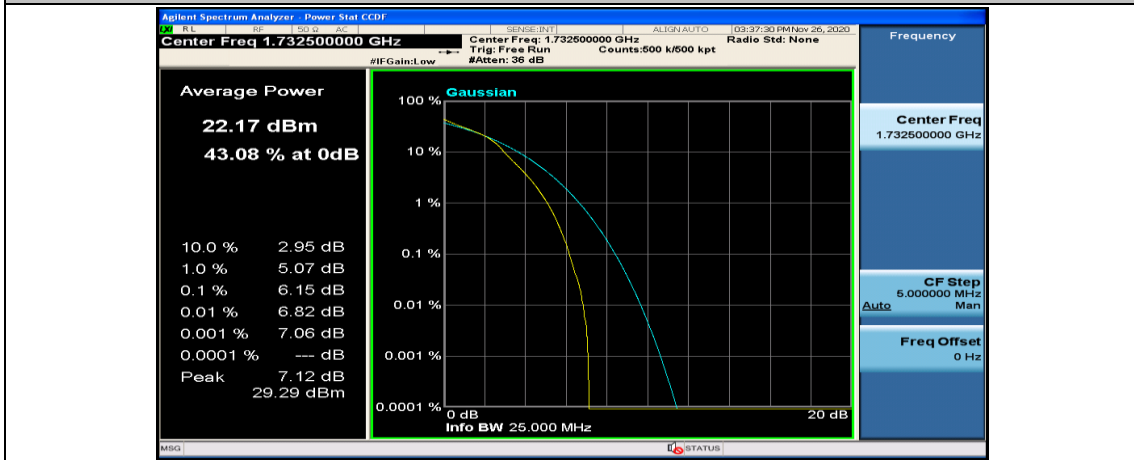

(Channel Bandwidth: 5 MHz)_MCH_16QAM_25RB#0