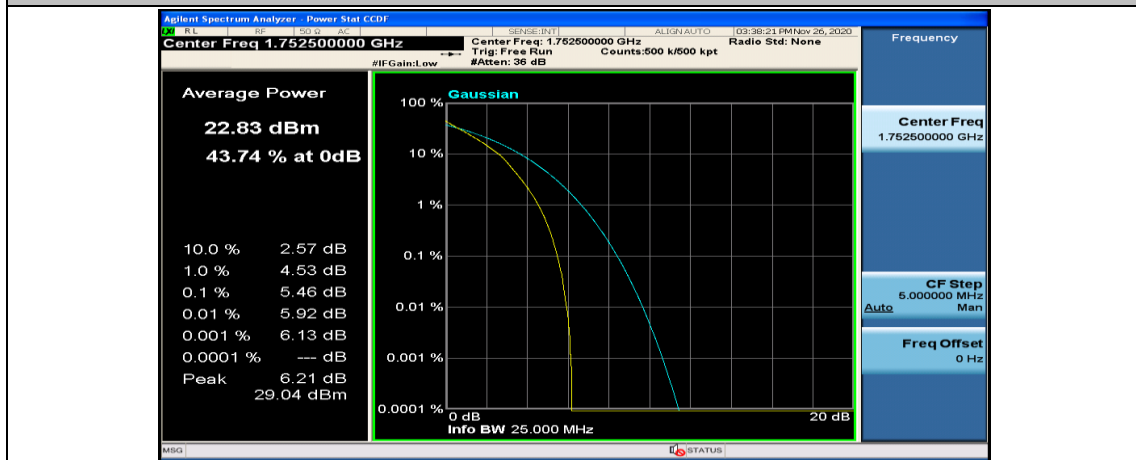

(Channel Bandwidth: 5 MHz)_HCH_QPSK_12RB#13