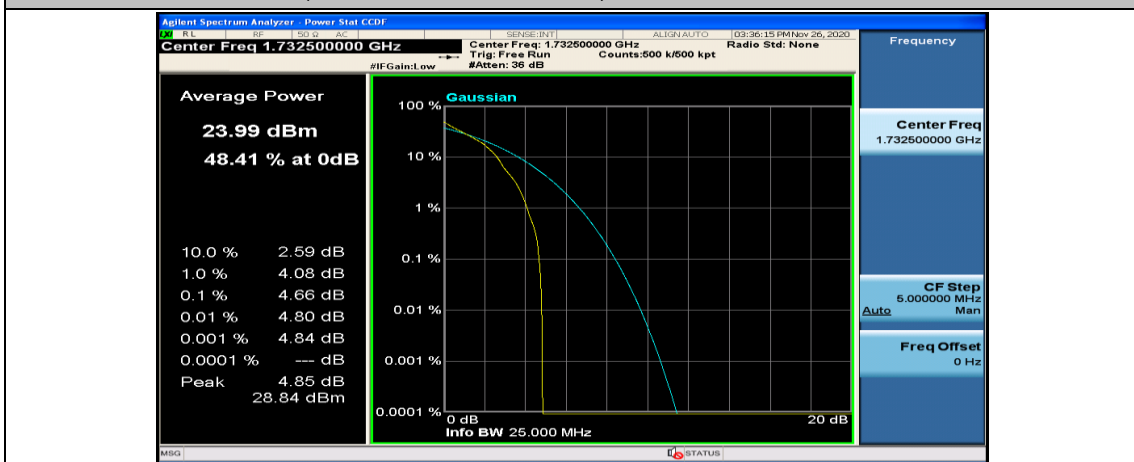

(Channel Bandwidth: 3 MHz)_HCH_16QAM_15RB#0

Channel Bandwidth: 5 MHz

(Channel Bandwidth: 5 MHz)_LCH_QPSK_12RB#6

(Channel Bandwidth: 5 MHz)_LCH_QPSK_12RB#13

(Channel Bandwidth: 5 MHz)_LCH_QPSK_25RB#0

(Channel Bandwidth: 5 MHz)_MCH_QPSK_1RB#0

(Channel Bandwidth: 5 MHz)_MCH_QPSK_1RB#12

(Channel Bandwidth: 5 MHz)_MCH_QPSK_1RB#24

(Channel Bandwidth: 5 MHz)_MCH_QPSK_12RB#0

(Channel Bandwidth: 5 MHz)_MCH_QPSK_12RB#6

(Channel Bandwidth: 5 MHz)_MCH_QPSK_12RB#13