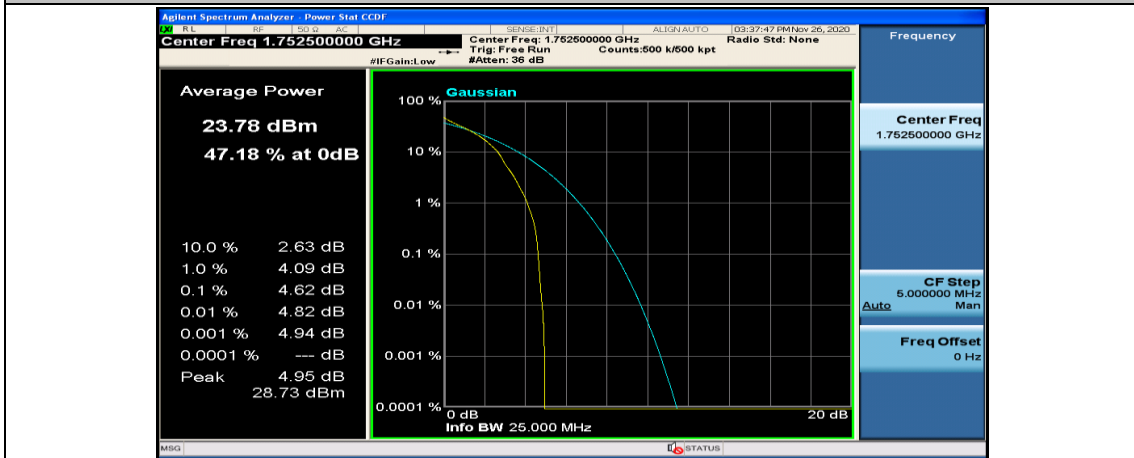

(Channel Bandwidth: 5 MHz)_MCH_QPSK_25RB#0

(Channel Bandwidth: 5 MHz)_HCH_QPSK_1RB#0

(Channel Bandwidth: 5 MHz)_HCH_QPSK_1RB#12

(Channel Bandwidth: 5 MHz)_HCH_QPSK_1RB#24

(Channel Bandwidth: 5 MHz)_HCH_QPSK_12RB#0