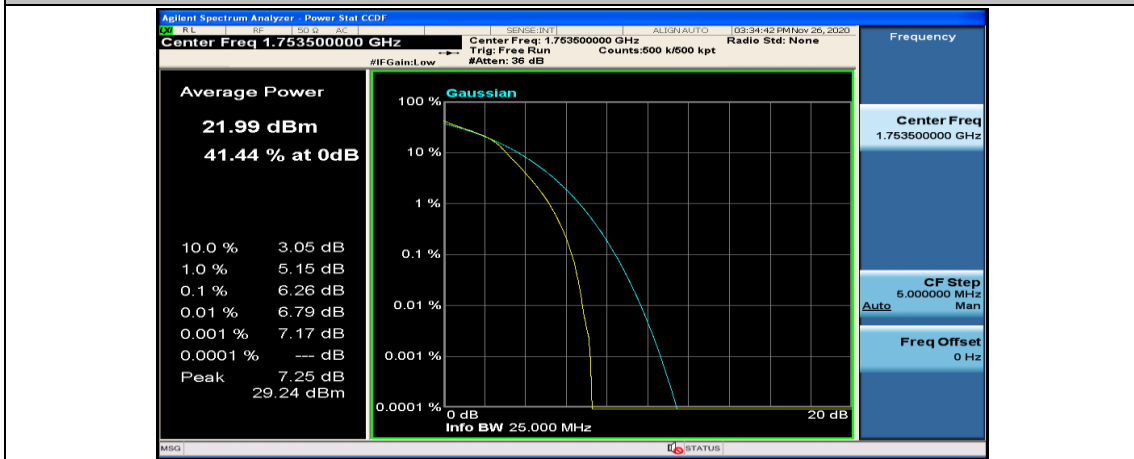

(Channel Bandwidth: 3 MHz)_HCH_16QAM_1RB#7

(Channel Bandwidth: 3 MHz)_HCH_16QAM_1RB#14

(Channel Bandwidth: 3 MHz)_HCH_16QAM_8RB#0

(Channel Bandwidth: 3 MHz)_HCH_16QAM_8RB#4

(Channel Bandwidth: 3 MHz)_HCH_16QAM_8RB#7

(Channel Bandwidth: 3 MHz)_HCH_16QAM_15RB#0

Channel Bandwidth: 5 MHz

(Channel Bandwidth: 5 MHz)_LCH_QPSK_12RB#6

(Channel Bandwidth: 5 MHz)_LCH_QPSK_12RB#13

(Channel Bandwidth: 5 MHz)_LCH_QPSK_25RB#0

(Channel Bandwidth: 5 MHz)_MCH_QPSK_1RB#0