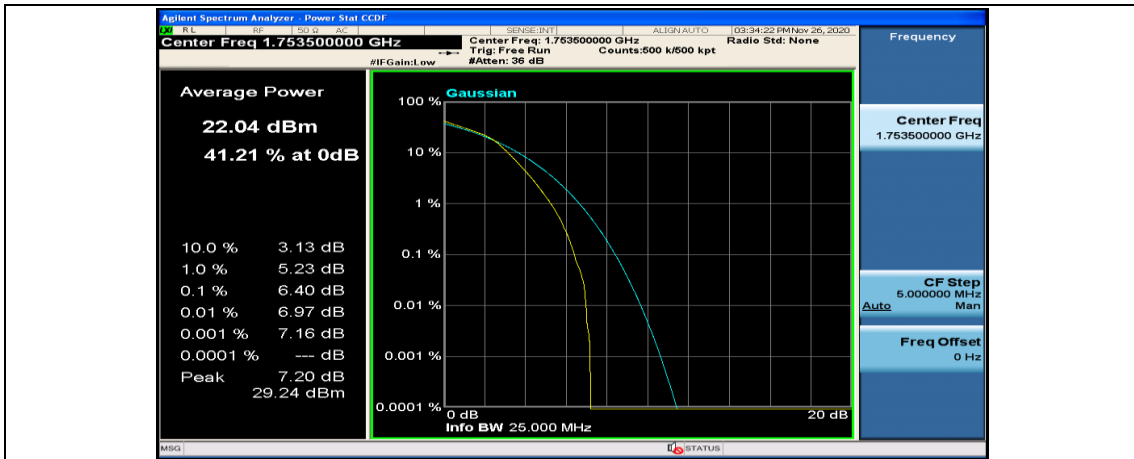

(Channel Bandwidth: 3 MHz)_HCH_16QAM_1RB#7

(Channel Bandwidth: 3 MHz)_HCH_16QAM_1RB#14

(Channel Bandwidth: 3 MHz)_HCH_16QAM_8RB#0

(Channel Bandwidth: 3 MHz)_HCH_16QAM_8RB#4

(Channel Bandwidth: 3 MHz)_HCH_16QAM_8RB#7

(Channel Bandwidth: 3 MHz)_HCH_16QAM_15RB#0

Channel Bandwidth: 5 MHz

(Channel Bandwidth: 5 MHz)_LCH_QPSK_12RB#6

(Channel Bandwidth: 5 MHz)_LCH_QPSK_12RB#13

(Channel Bandwidth: 5 MHz)_LCH_QPSK_25RB#0

(Channel Bandwidth: 5 MHz)_MCH_QPSK_1RB#0