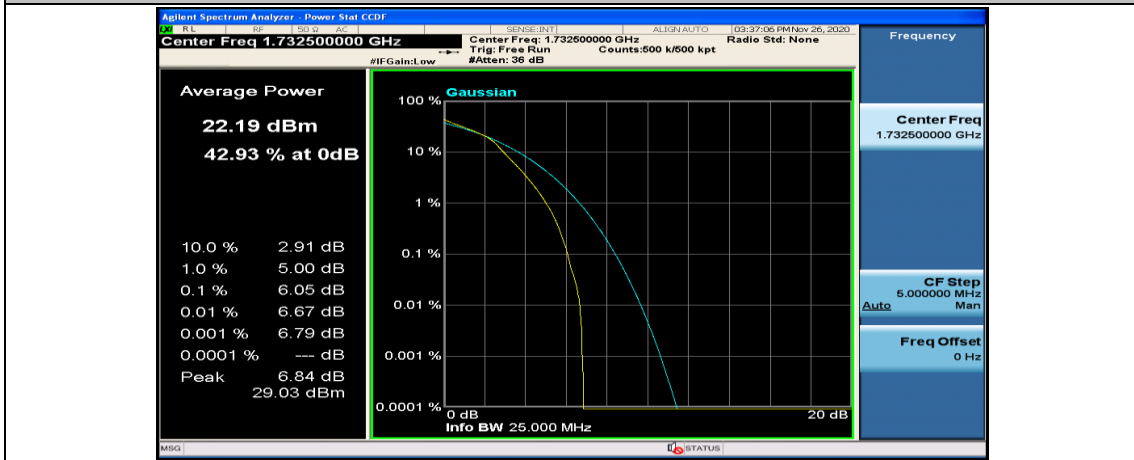

(Channel Bandwidth: 5 MHz)_LCH_16QAM_25RB#0

(Channel Bandwidth: 5 MHz)_MCH_16QAM_1RB#0

(Channel Bandwidth: 5 MHz)_MCH_16QAM_1RB#12

(Channel Bandwidth: 5 MHz)_MCH_16QAM_1RB#24

(Channel Bandwidth: 5 MHz)_MCH_16QAM_12RB#0