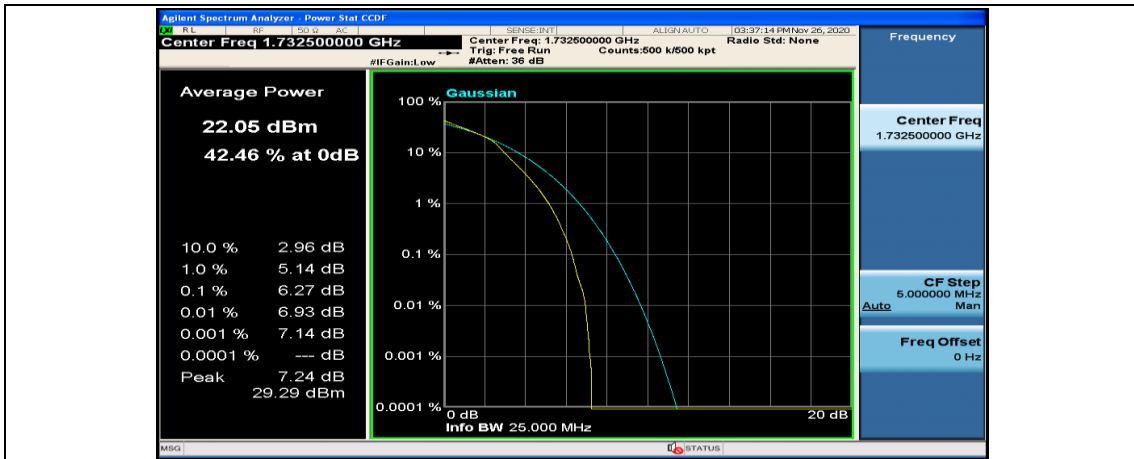

(Channel Bandwidth: 5 MHz)_MCH_16QAM_12RB#13