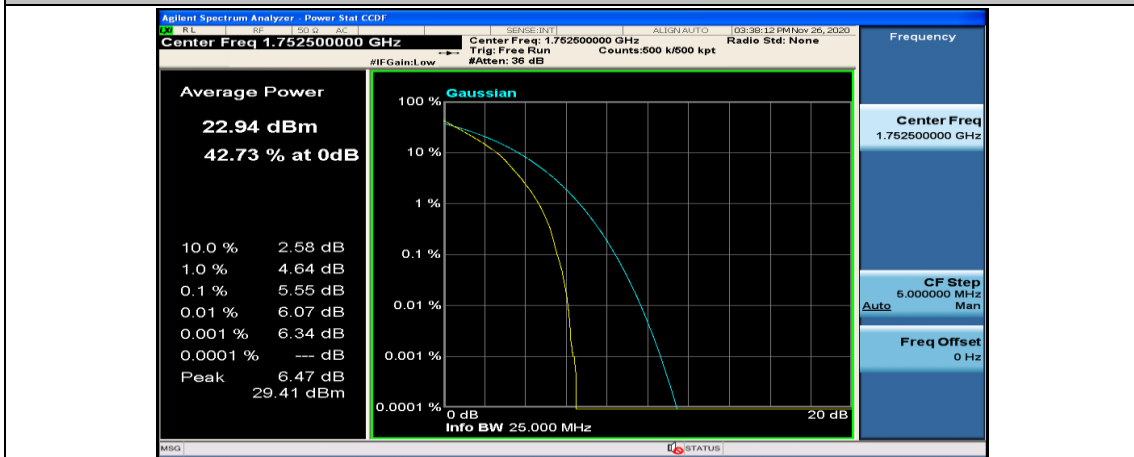

(Channel Bandwidth: 5 MHz)_MCH_QPSK_25RB#0

(Channel Bandwidth: 5 MHz)_HCH_QPSK_1RB#0

(Channel Bandwidth: 5 MHz)_HCH_QPSK_1RB#12

(Channel Bandwidth: 5 MHz)_HCH_QPSK_1RB#24

(Channel Bandwidth: 5 MHz)_HCH_QPSK_12RB#0