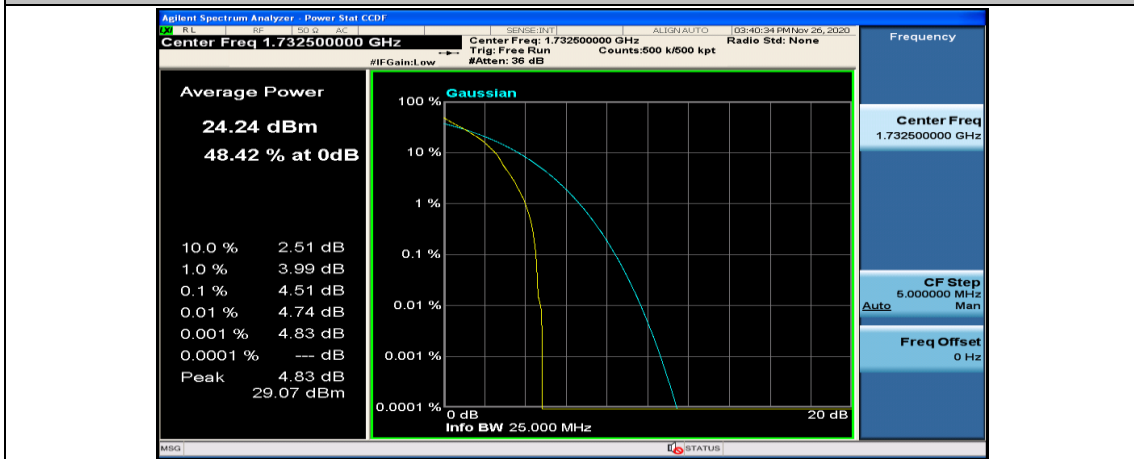

Channel Bandwidth: 10 MHz

Channel Bandwidth: 10 MHz_MCH_QPSK_1RB#0

Channel Bandwidth: 10 MHz_MCH_QPSK_1RB#24

Channel Bandwidth: 10 MHz_MCH_QPSK_1RB#49

Channel Bandwidth: 10 MHz_MCH_QPSK_50RB#0

Channel Bandwidth: 10 MHz_HCH_QPSK_1RB#0