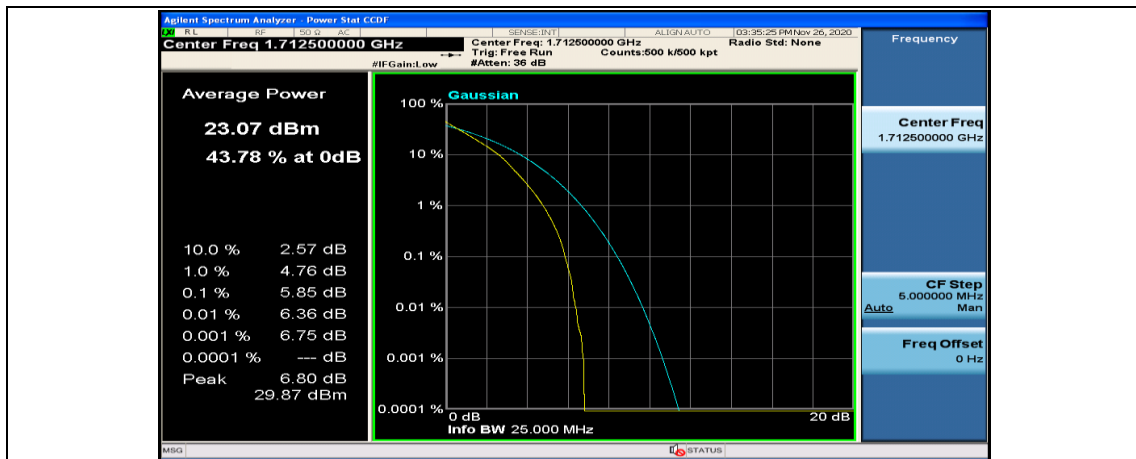

(Channel Bandwidth: 3 MHz)_HCH_16QAM_1RB#7

(Channel Bandwidth: 3 MHz)_HCH_16QAM_1RB#14

(Channel Bandwidth: 3 MHz)_HCH_16QAM_8RB#0

(Channel Bandwidth: 3 MHz)_HCH_16QAM_8RB#4

(Channel Bandwidth: 3 MHz)_HCH_16QAM_8RB#7

(Channel Bandwidth: 3 MHz)_HCH_16QAM_15RB#0

Channel Bandwidth: 5 MHz

(Channel Bandwidth: 5 MHz)_LCH_QPSK_12RB#6

(Channel Bandwidth: 5 MHz)_LCH_QPSK_12RB#13

(Channel Bandwidth: 5 MHz)_LCH_QPSK_25RB#0

(Channel Bandwidth: 5 MHz)_MCH_QPSK_1RB#0