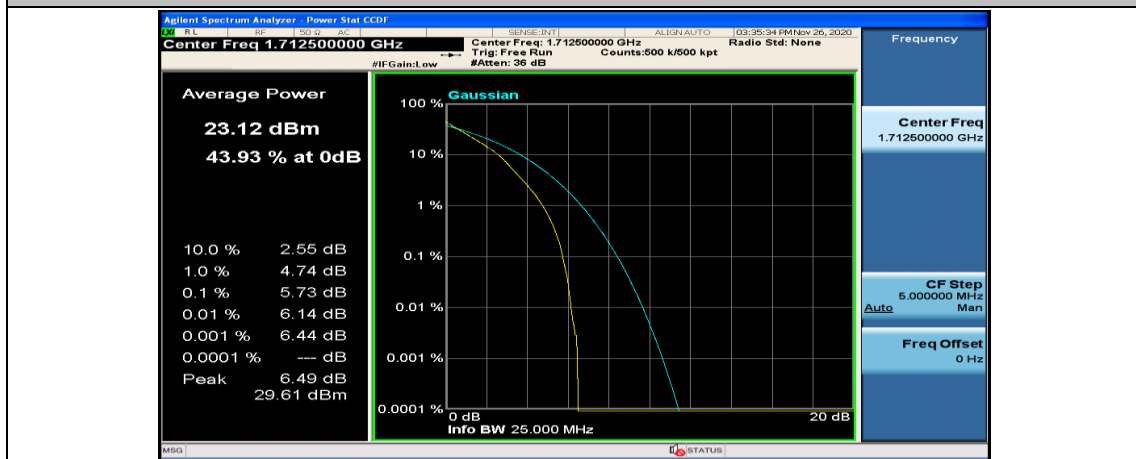

(Channel Bandwidth: 3 MHz)_HCH_16QAM_15RB#0

Channel Bandwidth: 5 MHz

(Channel Bandwidth: 5 MHz)_LCH_QPSK_12RB#6

(Channel Bandwidth: 5 MHz)_LCH_QPSK_12RB#13

(Channel Bandwidth: 5 MHz)_LCH_QPSK_25RB#0

(Channel Bandwidth: 5 MHz)_MCH_QPSK_1RB#0

(Channel Bandwidth: 5 MHz)_MCH_QPSK_1RB#12

(Channel Bandwidth: 5 MHz)_MCH_QPSK_1RB#24

(Channel Bandwidth: 5 MHz)_MCH_QPSK_12RB#0

(Channel Bandwidth: 5 MHz)_MCH_QPSK_12RB#6

(Channel Bandwidth: 5 MHz)_MCH_QPSK_12RB#13