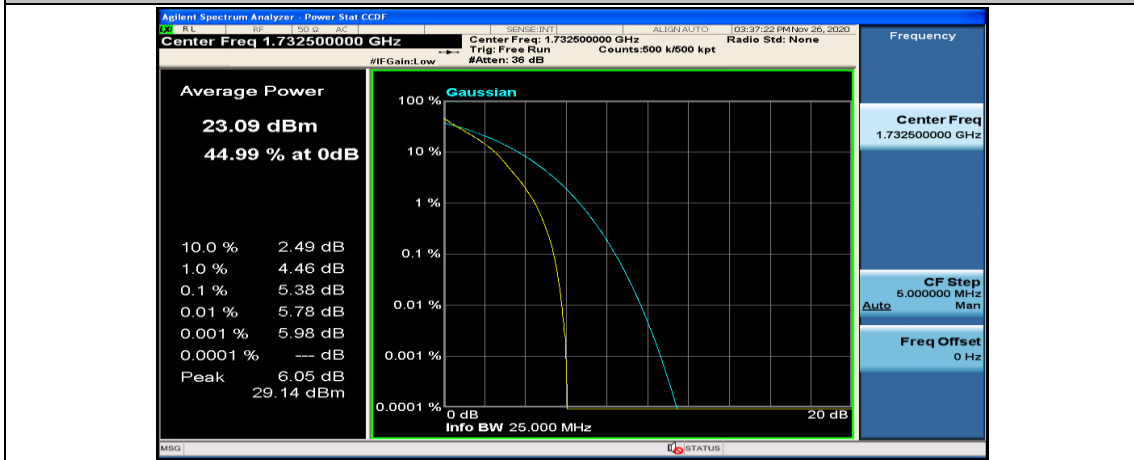

(Channel Bandwidth: 5 MHz)_MCH_QPSK_25RB#0