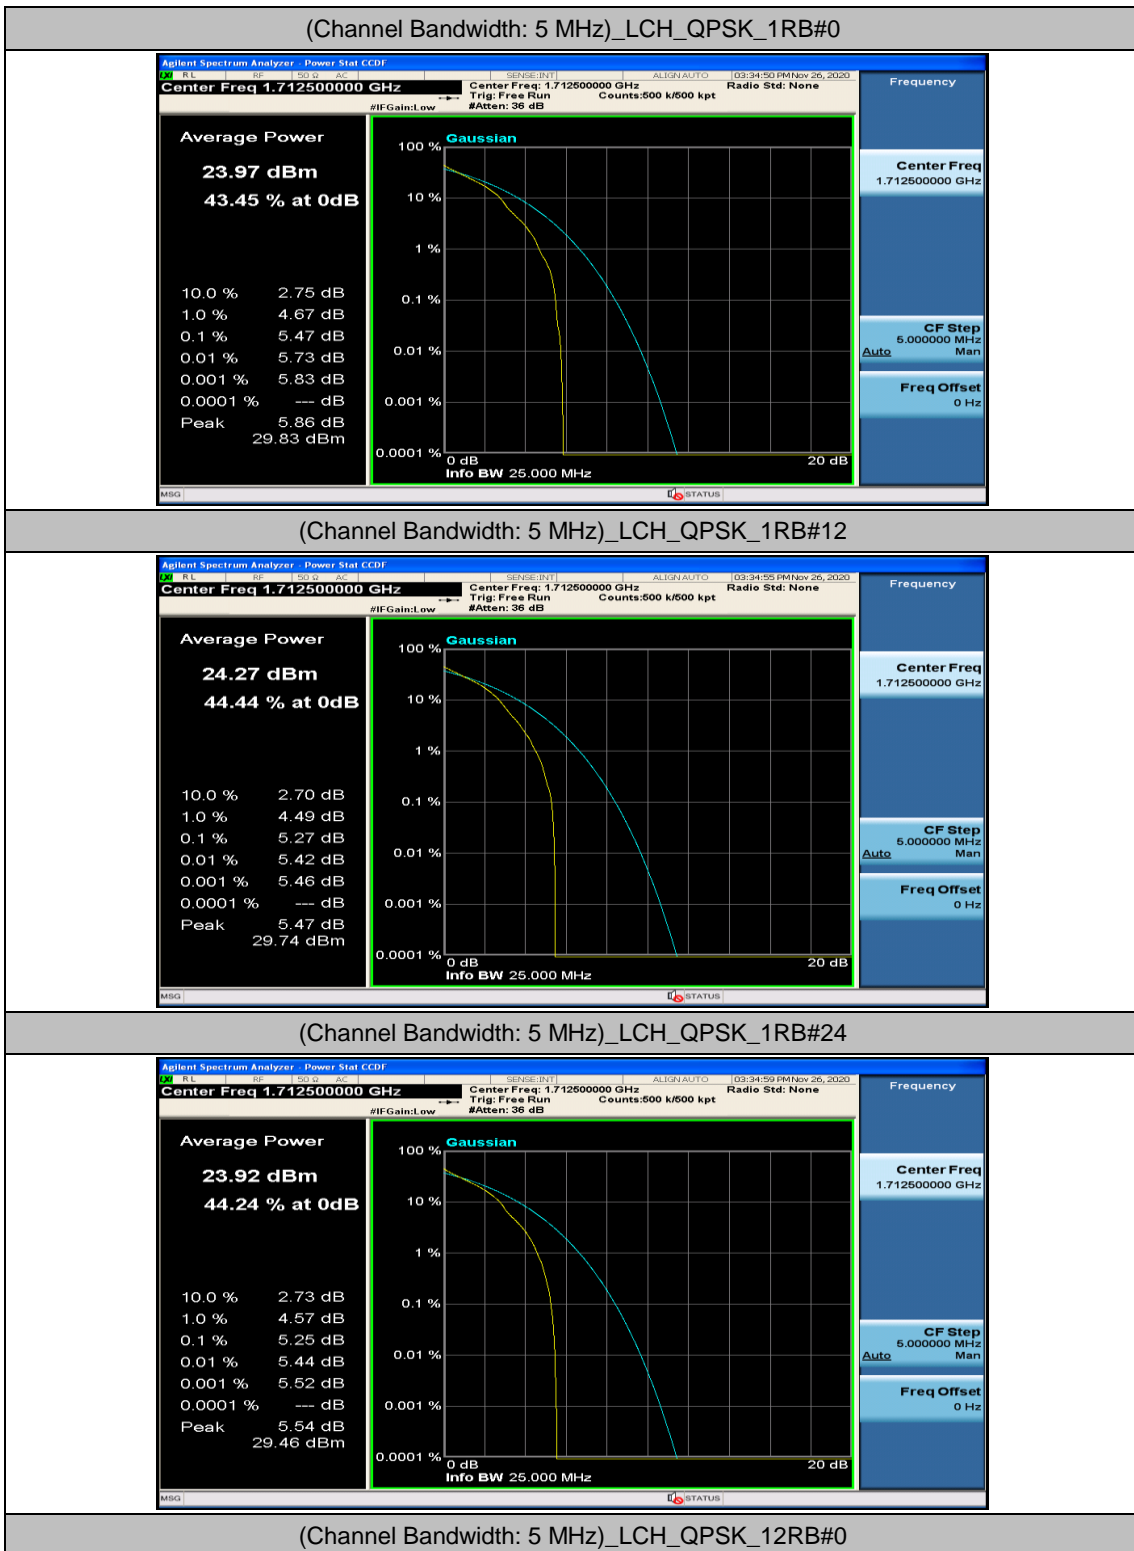

(Channel Bandwidth: 3 MHz)_HCH_16QAM_1RB#7

(Channel Bandwidth: 3 MHz)_HCH_16QAM_1RB#14

(Channel Bandwidth: 3 MHz)_HCH_16QAM_8RB#0

(Channel Bandwidth: 3 MHz)_HCH_16QAM_8RB#4

(Channel Bandwidth: 3 MHz)_HCH_16QAM_8RB#7

(Channel Bandwidth: 3 MHz)_HCH_16QAM_15RB#0

Channel Bandwidth: 5 MHz

(Channel Bandwidth: 5 MHz)_LCH_QPSK_12RB#6

(Channel Bandwidth: 5 MHz)_LCH_QPSK_12RB#13

(Channel Bandwidth: 5 MHz)_LCH_QPSK_25RB#0

(Channel Bandwidth: 5 MHz)_MCH_QPSK_1RB#0