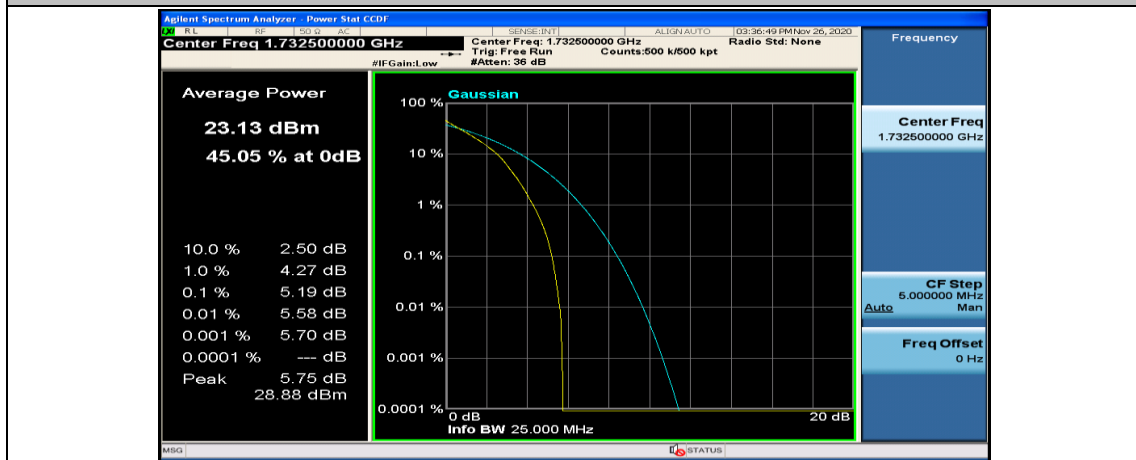

(Channel Bandwidth: 3 MHz)_HCH_16QAM_15RB#0

Channel Bandwidth: 5 MHz

(Channel Bandwidth: 5 MHz)_LCH_QPSK_12RB#6

(Channel Bandwidth: 5 MHz)_LCH_QPSK_12RB#13

(Channel Bandwidth: 5 MHz)_LCH_QPSK_25RB#0

(Channel Bandwidth: 5 MHz)_MCH_QPSK_1RB#0

(Channel Bandwidth: 5 MHz)_MCH_QPSK_1RB#12

(Channel Bandwidth: 5 MHz)_MCH_QPSK_1RB#24

(Channel Bandwidth: 5 MHz)_MCH_QPSK_12RB#0

(Channel Bandwidth: 5 MHz)_MCH_QPSK_12RB#6

(Channel Bandwidth: 5 MHz)_MCH_QPSK_12RB#13