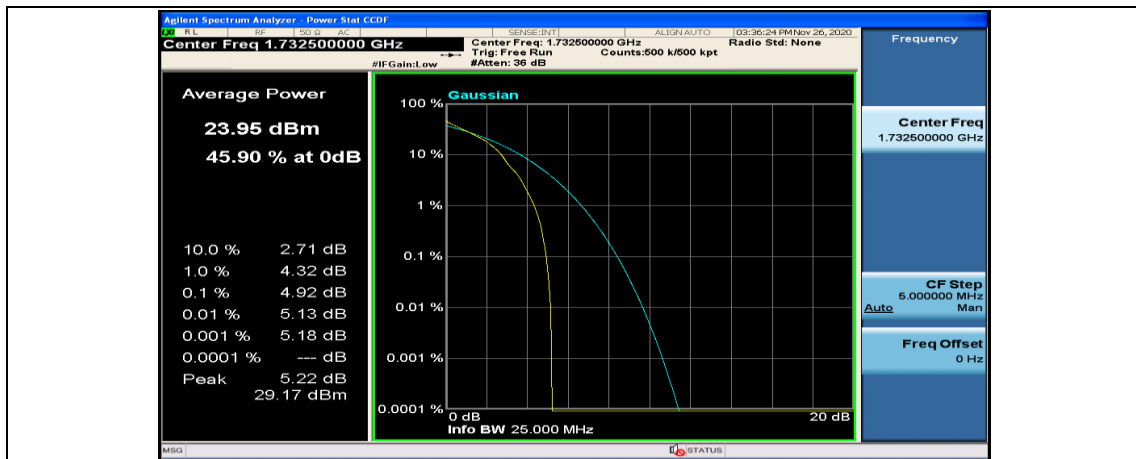

(Channel Bandwidth: 5 MHz)_MCH_QPSK_1RB#24