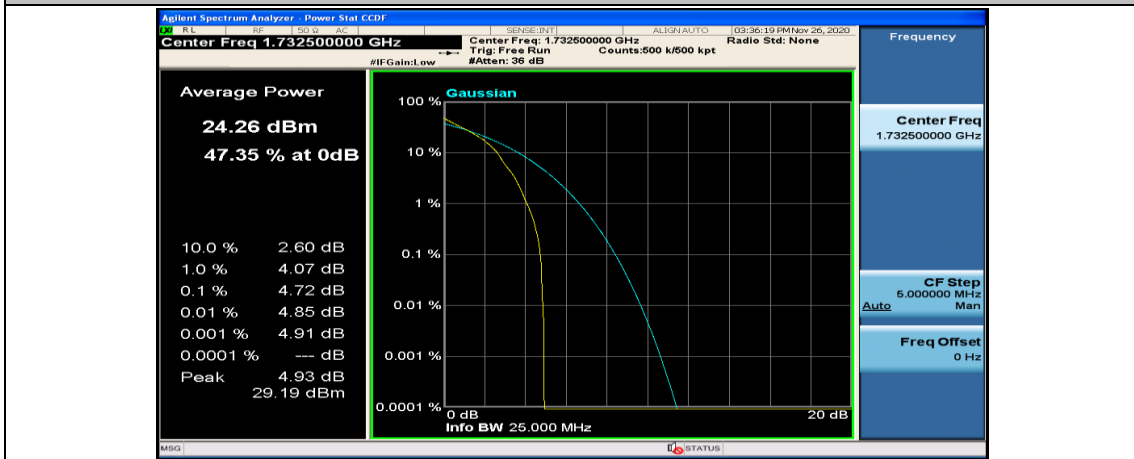

(Channel Bandwidth: 5 MHz)_MCH_QPSK_1RB#12