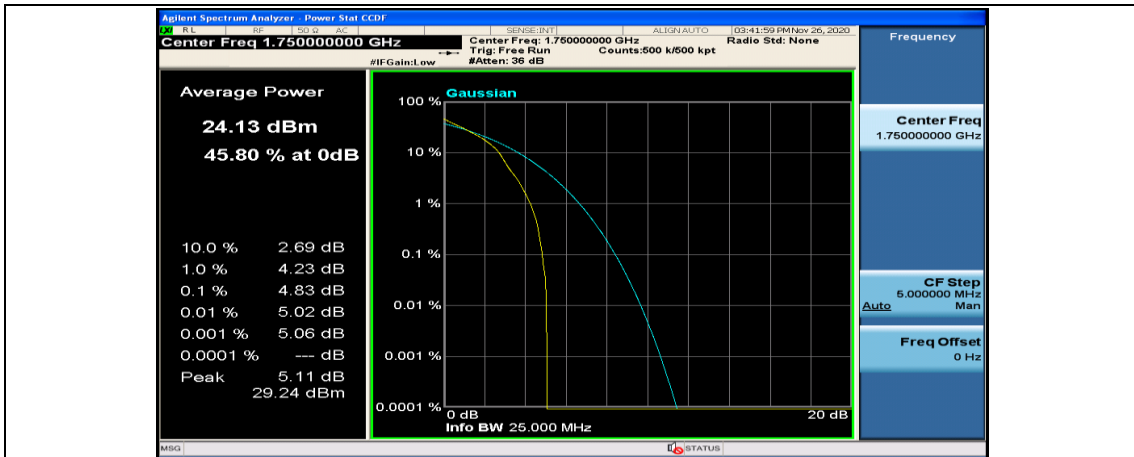

Channel Bandwidth: 10 MHz_HCH_QPSK_1RB#24