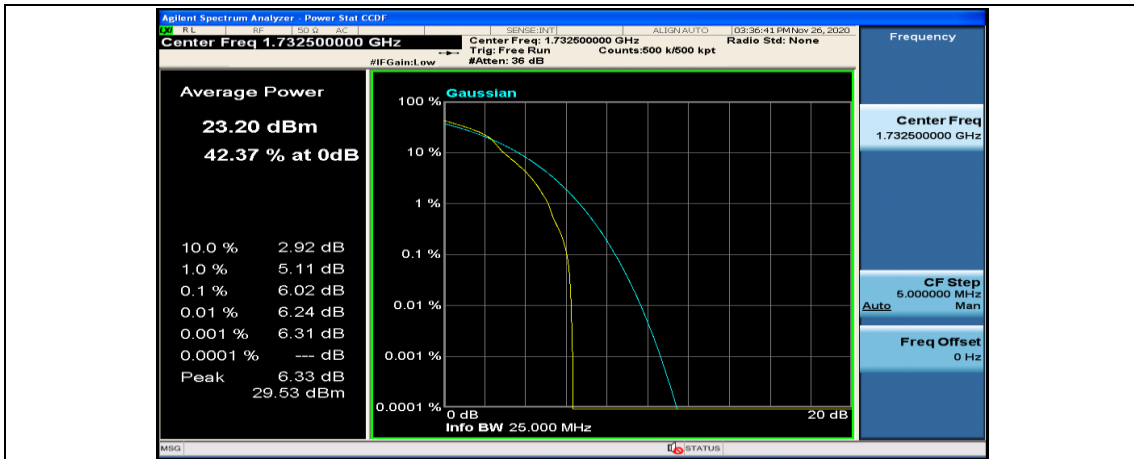

(Channel Bandwidth: 5 MHz)_LCH_16QAM_25RB#0

(Channel Bandwidth: 5 MHz)_MCH_16QAM_1RB#0

(Channel Bandwidth: 5 MHz)_MCH_16QAM_1RB#12

(Channel Bandwidth: 5 MHz)_MCH_16QAM_1RB#24

(Channel Bandwidth: 5 MHz)_MCH_16QAM_12RB#0