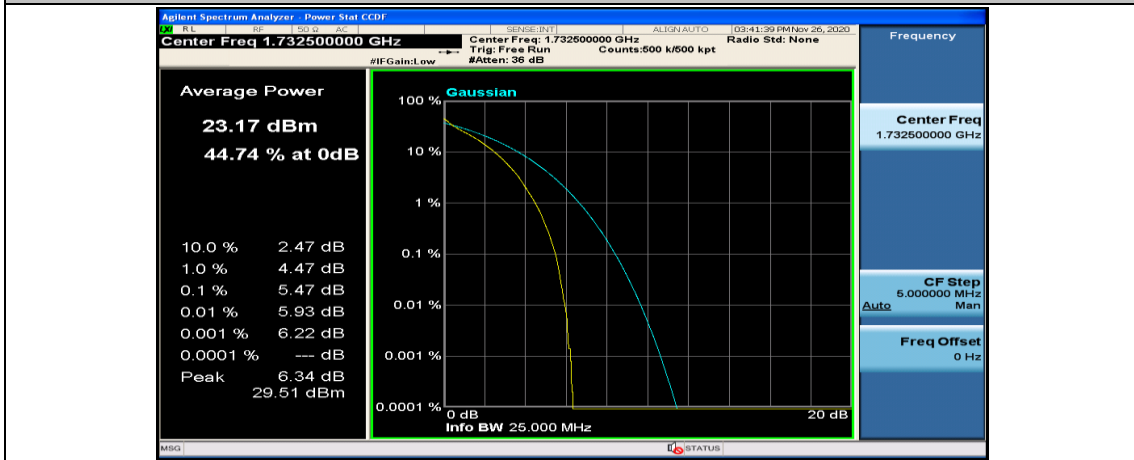

Channel Bandwidth: 10 MHz

Channel Bandwidth: 10 MHz_MCH_QPSK_1RB#0

Channel Bandwidth: 10 MHz_MCH_QPSK_1RB#24

Channel Bandwidth: 10 MHz_MCH_QPSK_1RB#49

Channel Bandwidth: 10 MHz_MCH_QPSK_50RB#0

Channel Bandwidth: 10 MHz_HCH_QPSK_1RB#0