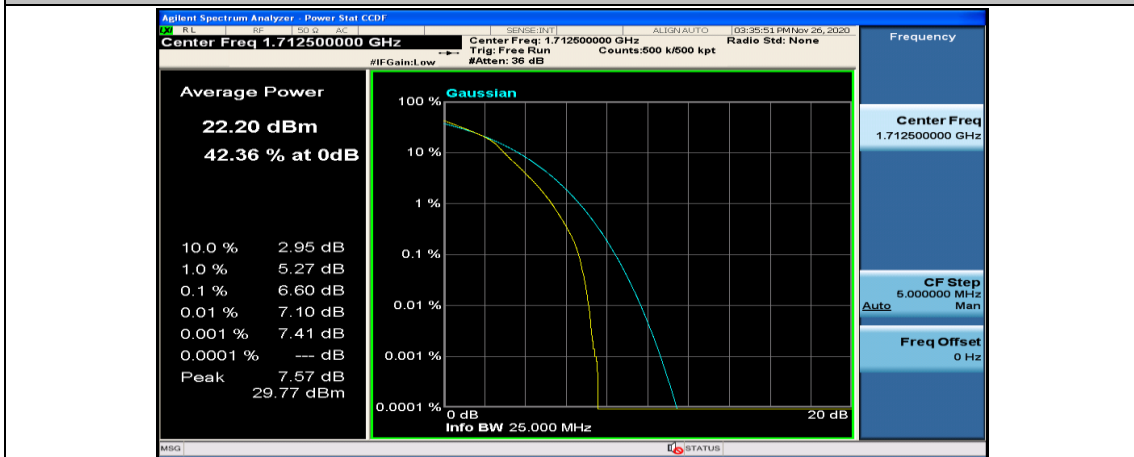

(Channel Bandwidth: 5 MHz)_HCH_QPSK_12RB#6

(Channel Bandwidth: 5 MHz)_HCH_QPSK_12RB#13

(Channel Bandwidth: 5 MHz)_HCH_QPSK_25RB#0

(Channel Bandwidth: 5 MHz)_LCH_16QAM_12RB#6

(Channel Bandwidth: 5 MHz)_LCH_16QAM_12RB#13