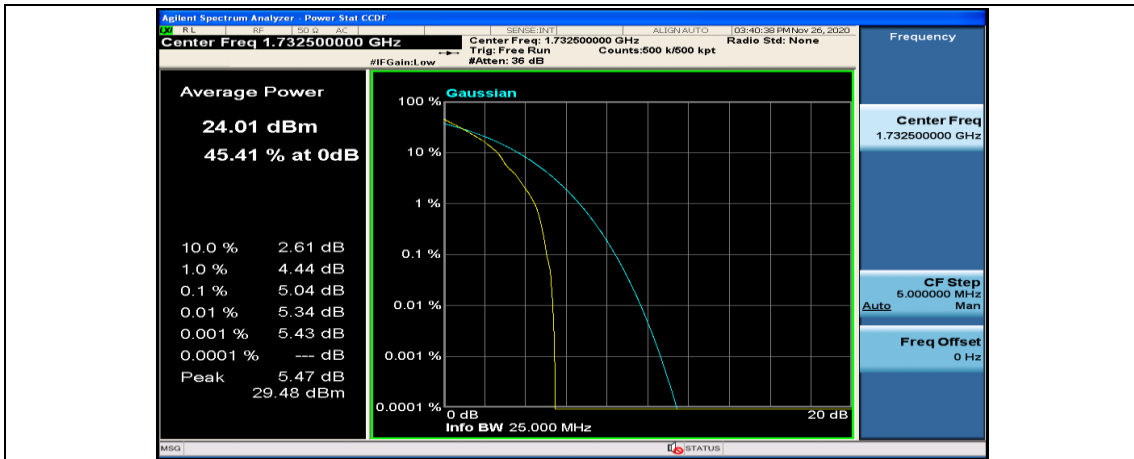

Channel Bandwidth: 10 MHz

Channel Bandwidth: 10 MHz_MCH_QPSK_1RB#0

Channel Bandwidth: 10 MHz_MCH_QPSK_1RB#24

Channel Bandwidth: 10 MHz_MCH_QPSK_1RB#49

Channel Bandwidth: 10 MHz_MCH_QPSK_50RB#0

Channel Bandwidth: 10 MHz_HCH_QPSK_1RB#0