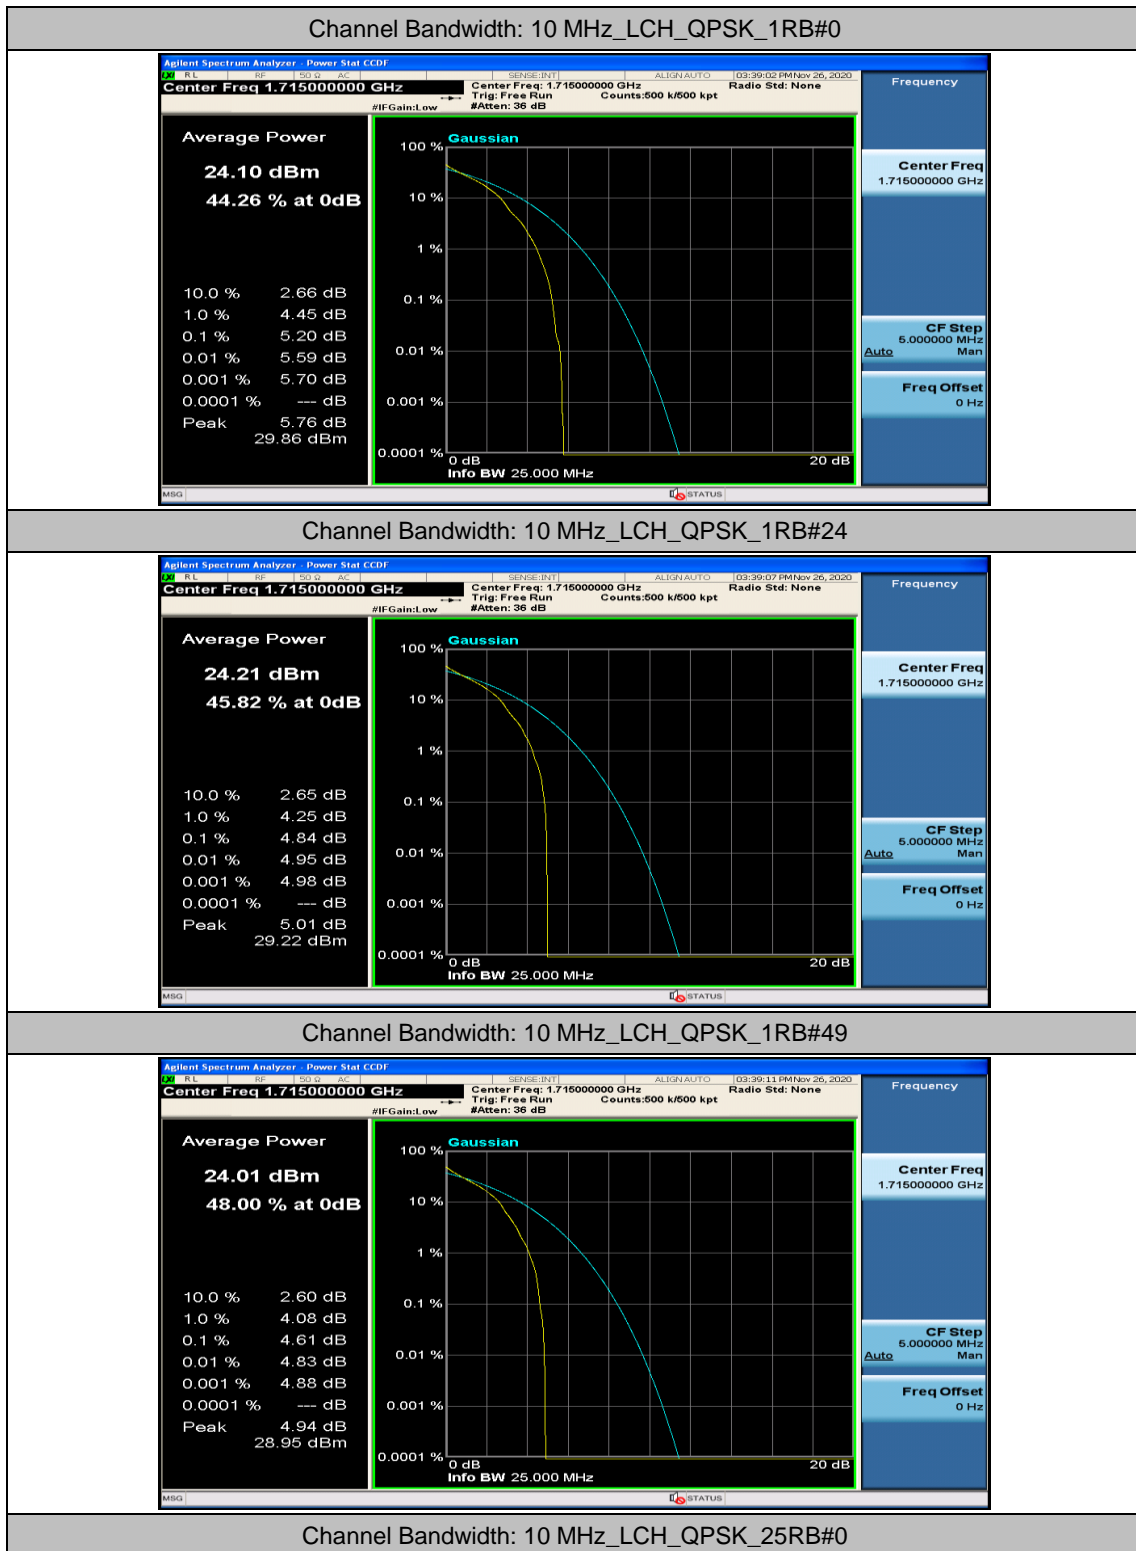

Channel Bandwidth: 10 MHz