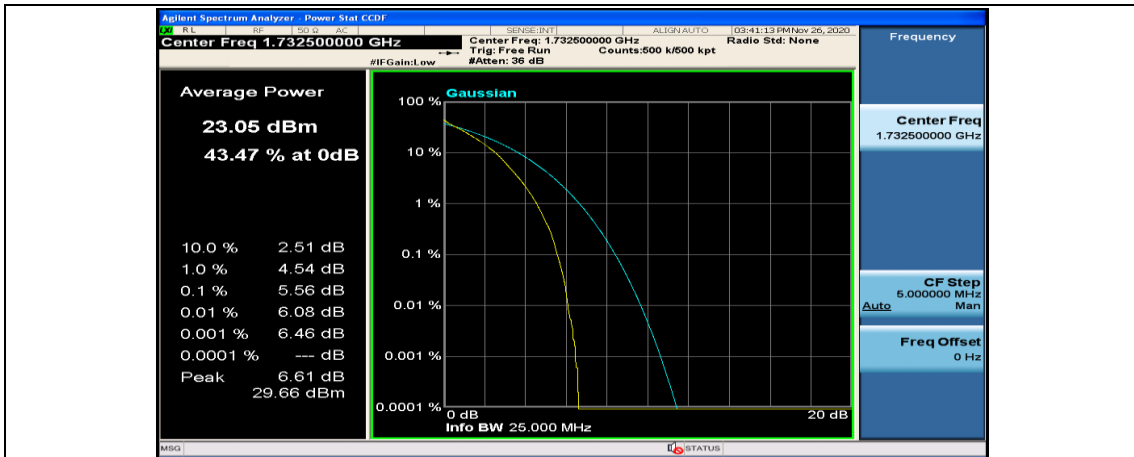

Channel Bandwidth: 10 MHz

Channel Bandwidth: 10 MHz_MCH_QPSK_1RB#0

Channel Bandwidth: 10 MHz_MCH_QPSK_1RB#24

Channel Bandwidth: 10 MHz_MCH_QPSK_1RB#49

Channel Bandwidth: 10 MHz_MCH_QPSK_50RB#0

Channel Bandwidth: 10 MHz_HCH_QPSK_1RB#0