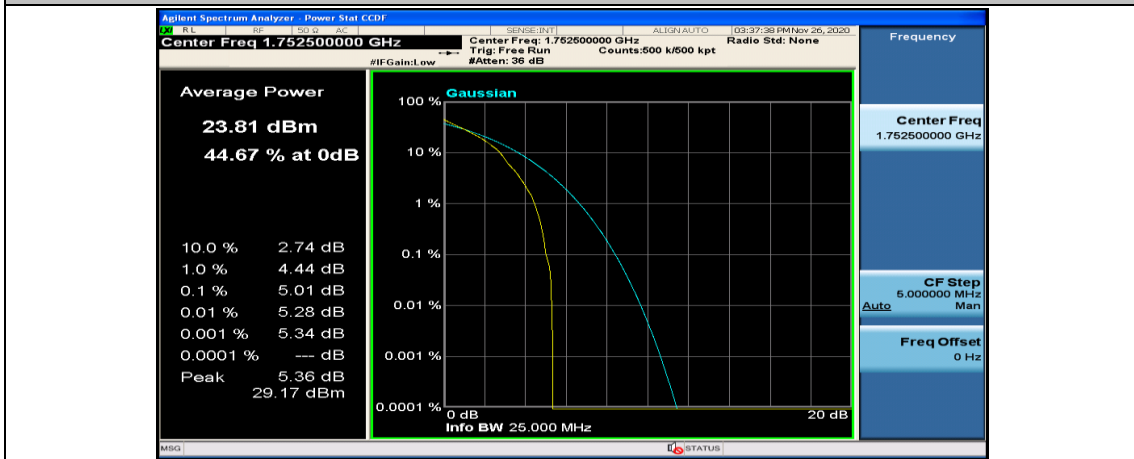

(Channel Bandwidth: 5 MHz)_HCH_QPSK_1RB#0