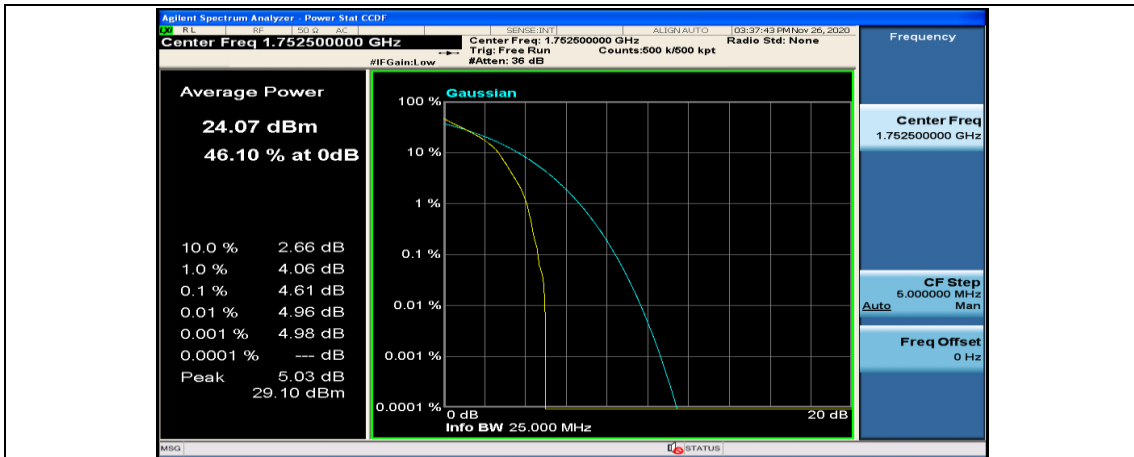

(Channel Bandwidth: 5 MHz)_HCH_QPSK_1RB#12