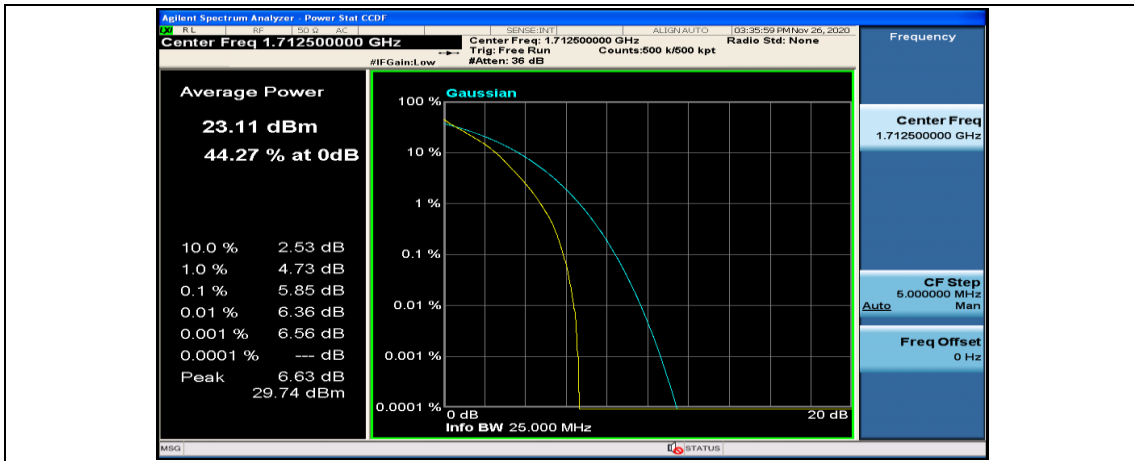

(Channel Bandwidth: 3 MHz)_HCH_16QAM_15RB#0

Channel Bandwidth: 5 MHz

(Channel Bandwidth: 5 MHz)_LCH_QPSK_12RB#6

(Channel Bandwidth: 5 MHz)_LCH_QPSK_12RB#13

(Channel Bandwidth: 5 MHz)_LCH_QPSK_25RB#0

(Channel Bandwidth: 5 MHz)_MCH_QPSK_1RB#0