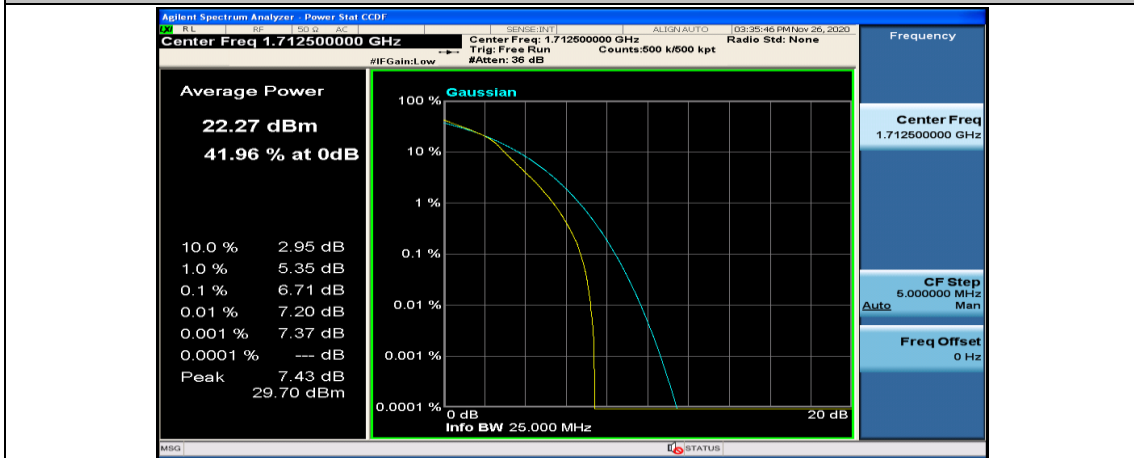

(Channel Bandwidth: 5 MHz)_HCH_QPSK_12RB#6

(Channel Bandwidth: 5 MHz)_HCH_QPSK_12RB#13

(Channel Bandwidth: 5 MHz)_HCH_QPSK_25RB#0

(Channel Bandwidth: 5 MHz)_LCH_16QAM_12RB#6

(Channel Bandwidth: 5 MHz)_LCH_16QAM_12RB#13