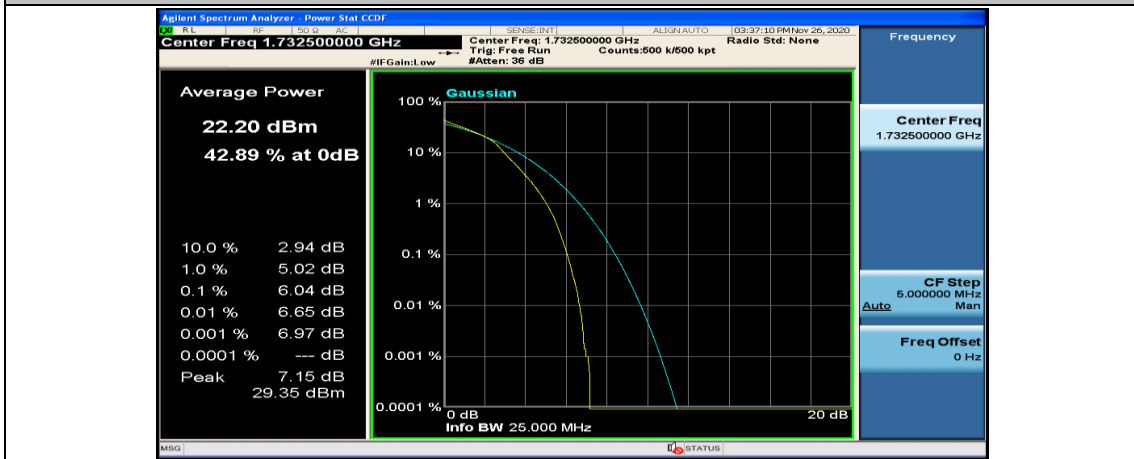

(Channel Bandwidth: 5 MHz)_MCH_16QAM_12RB#6