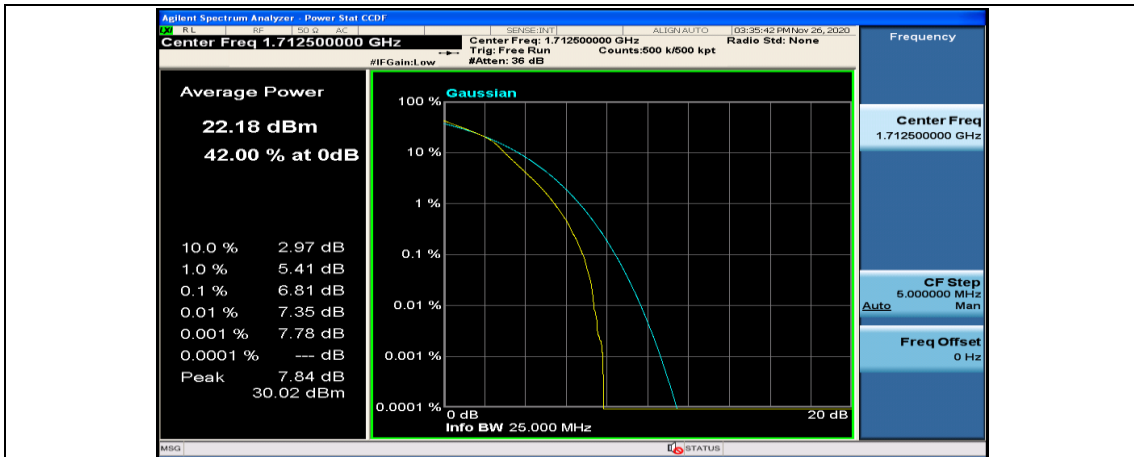

(Channel Bandwidth: 5 MHz)_HCH_QPSK_12RB#6

(Channel Bandwidth: 5 MHz)_HCH_QPSK_12RB#13

(Channel Bandwidth: 5 MHz)_HCH_QPSK_25RB#0

(Channel Bandwidth: 5 MHz)_LCH_16QAM_12RB#6

(Channel Bandwidth: 5 MHz)_LCH_16QAM_12RB#13