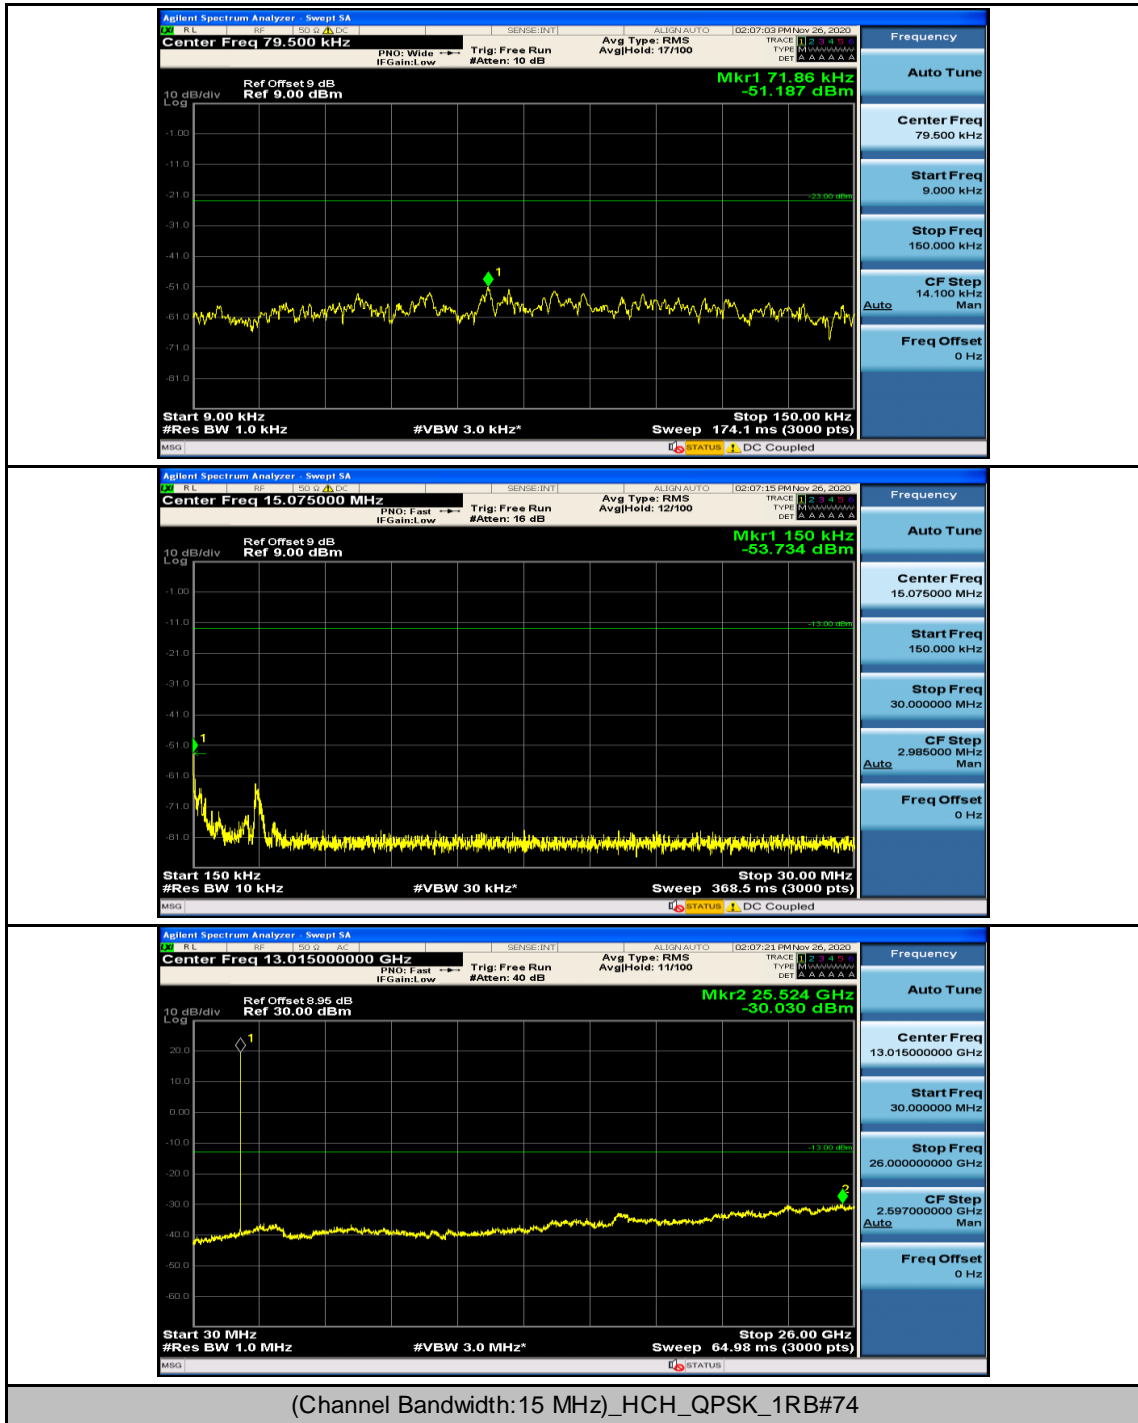

Channel Bandwidth: 15 MHz

Channel Bandwidth: 20 MHz