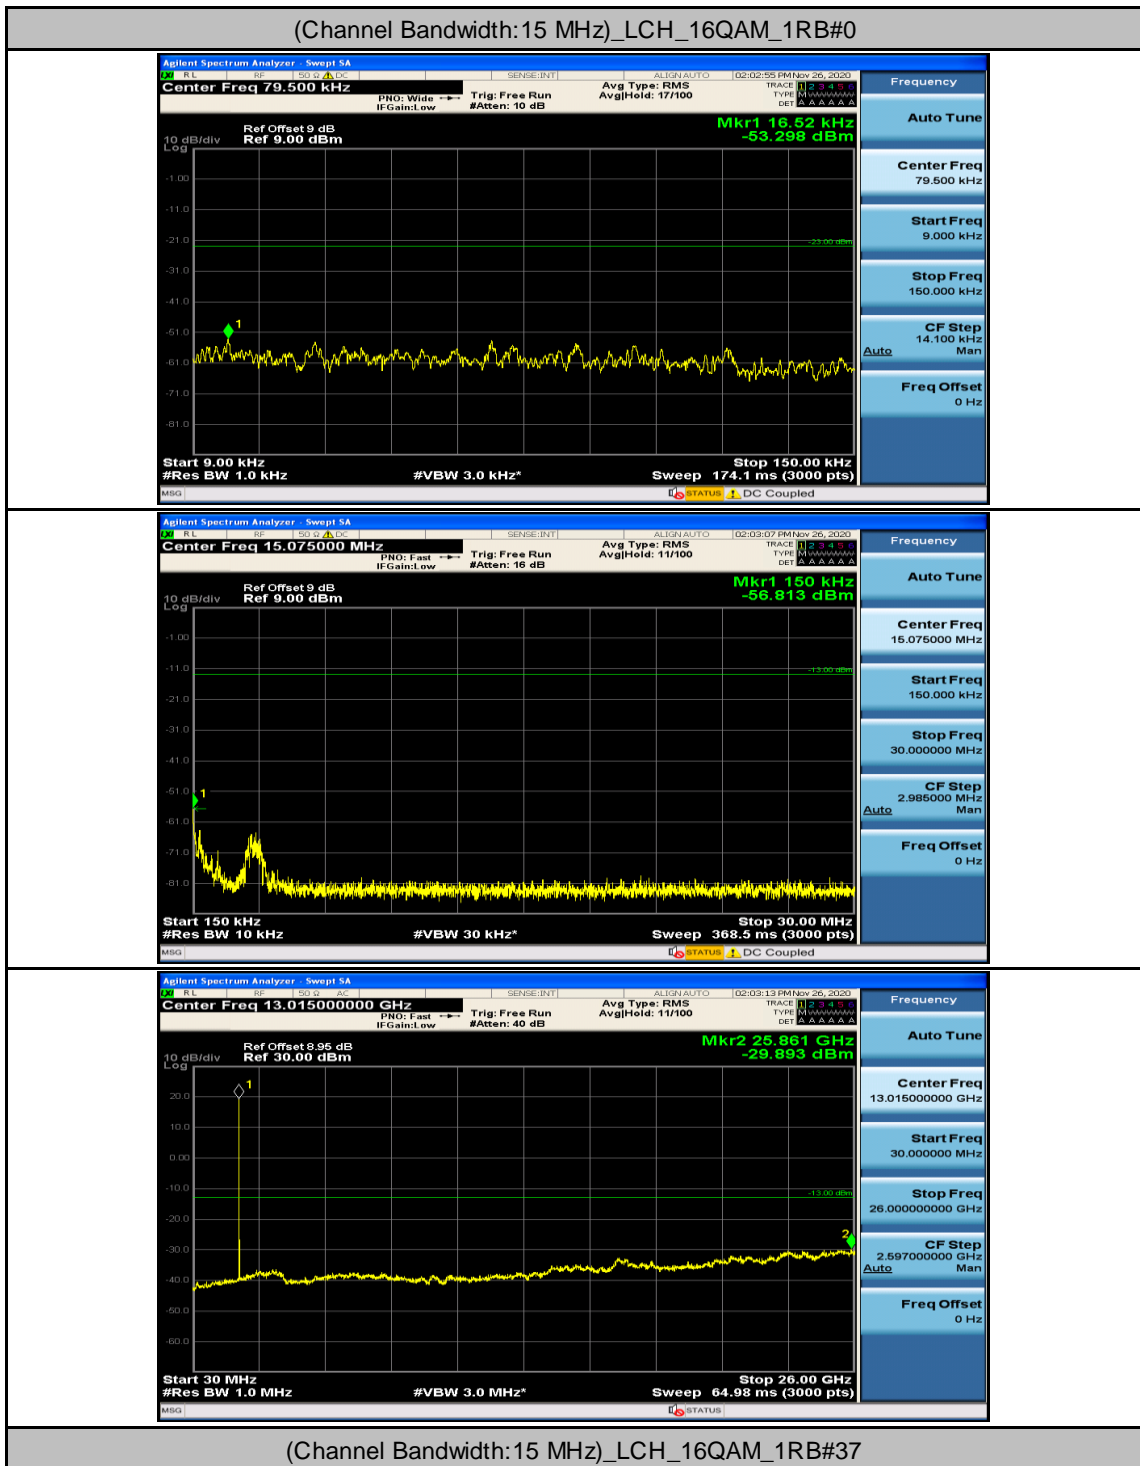

Channel Bandwidth: 15 MHz

Channel Bandwidth: 20 MHz