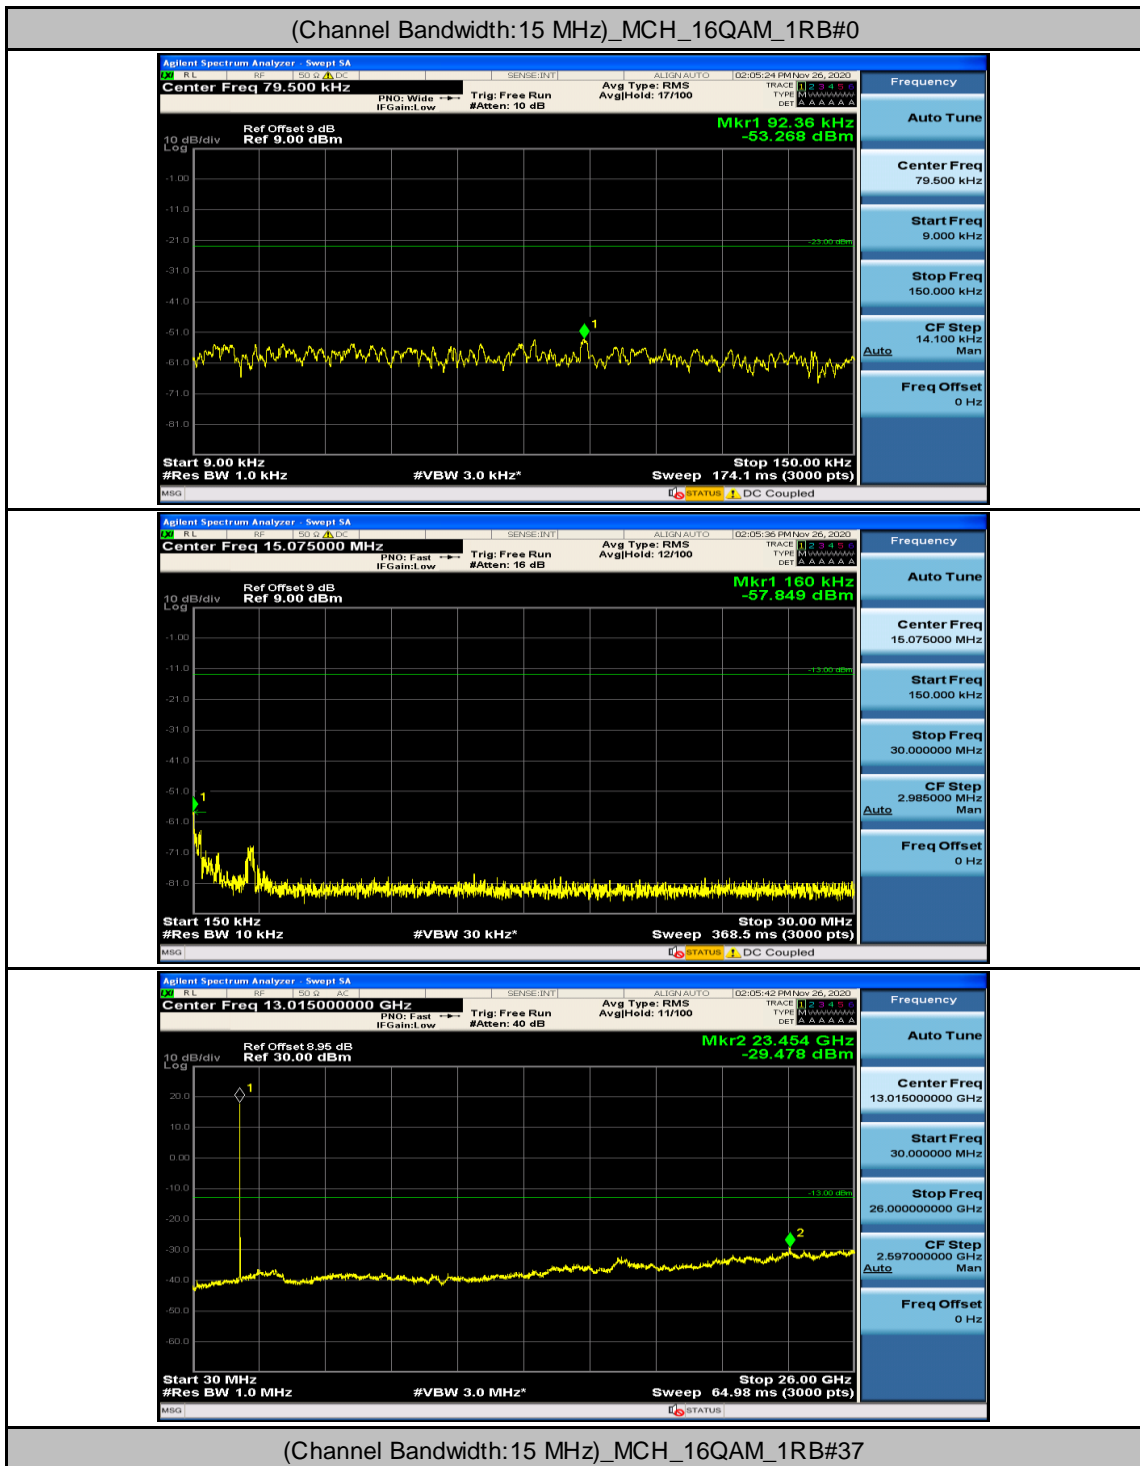

Channel Bandwidth: 15 MHz

Channel Bandwidth: 20 MHz