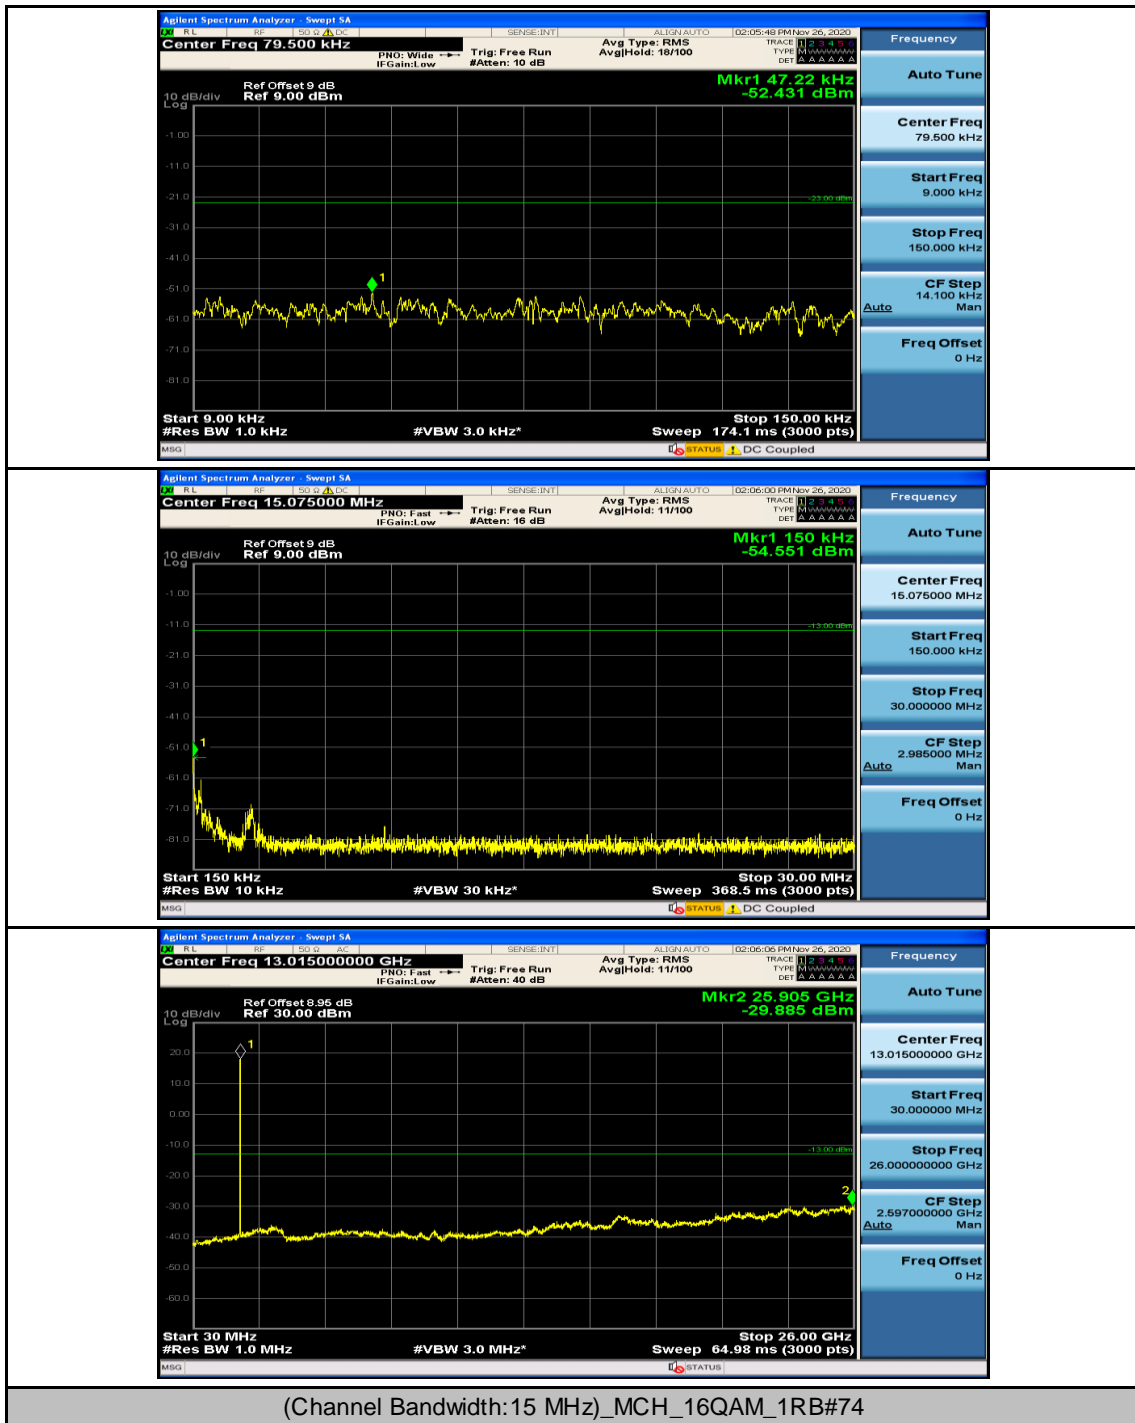

Channel Bandwidth: 15 MHz

Channel Bandwidth: 20 MHz