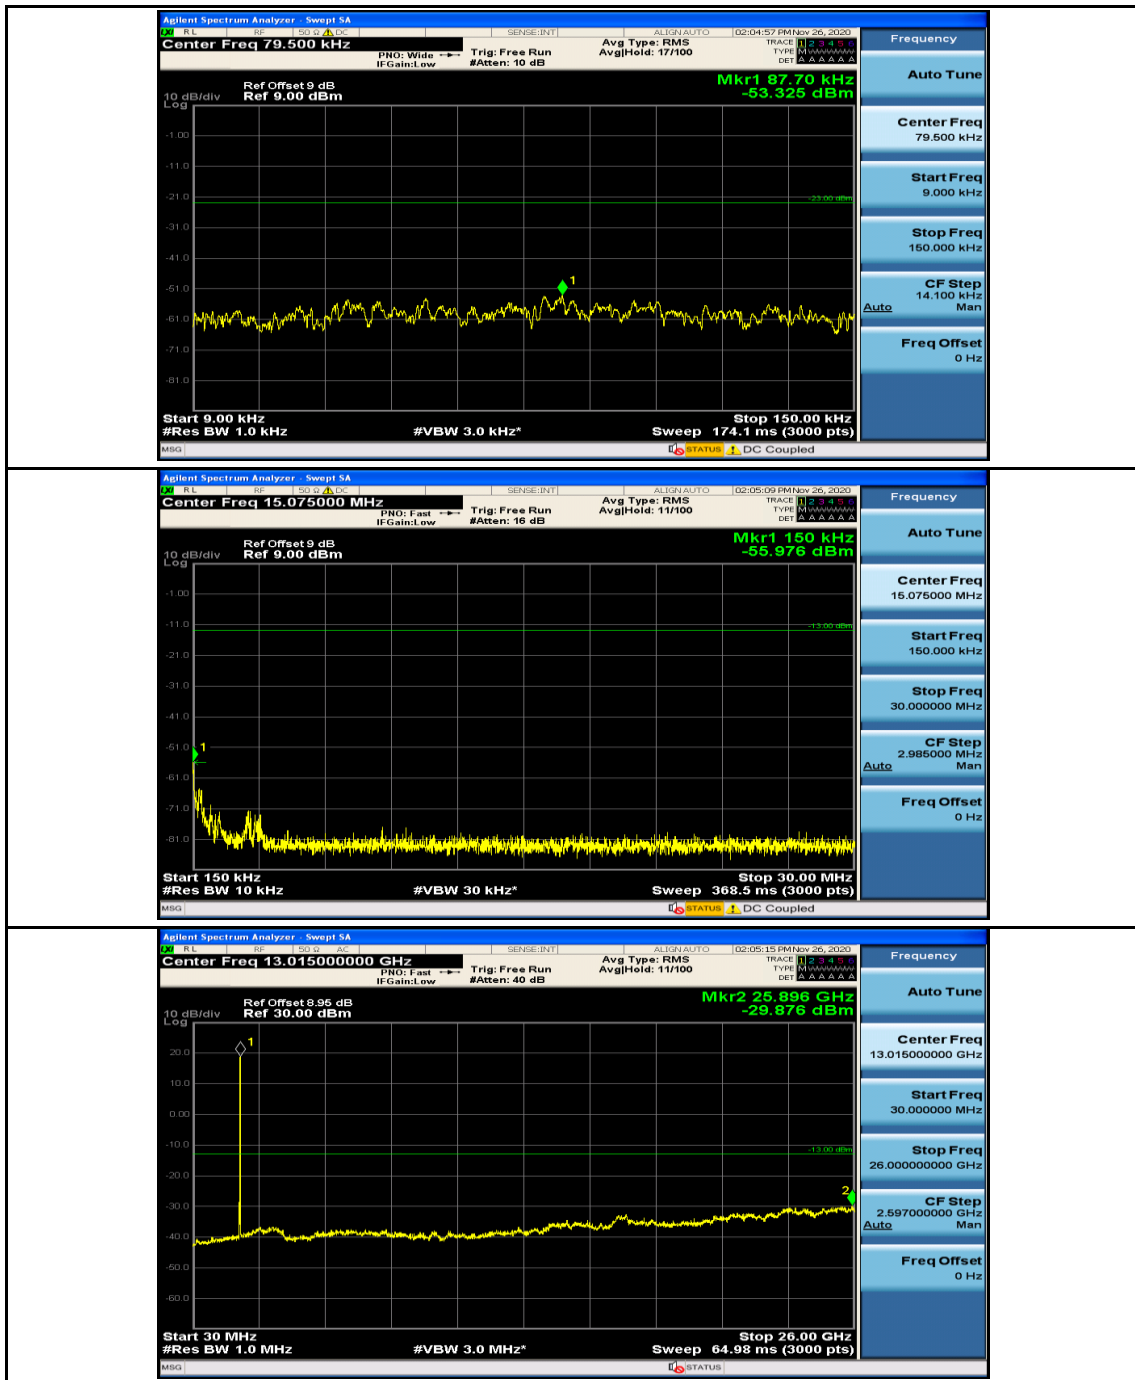

Channel Bandwidth: 15 MHz

Channel Bandwidth: 20 MHz