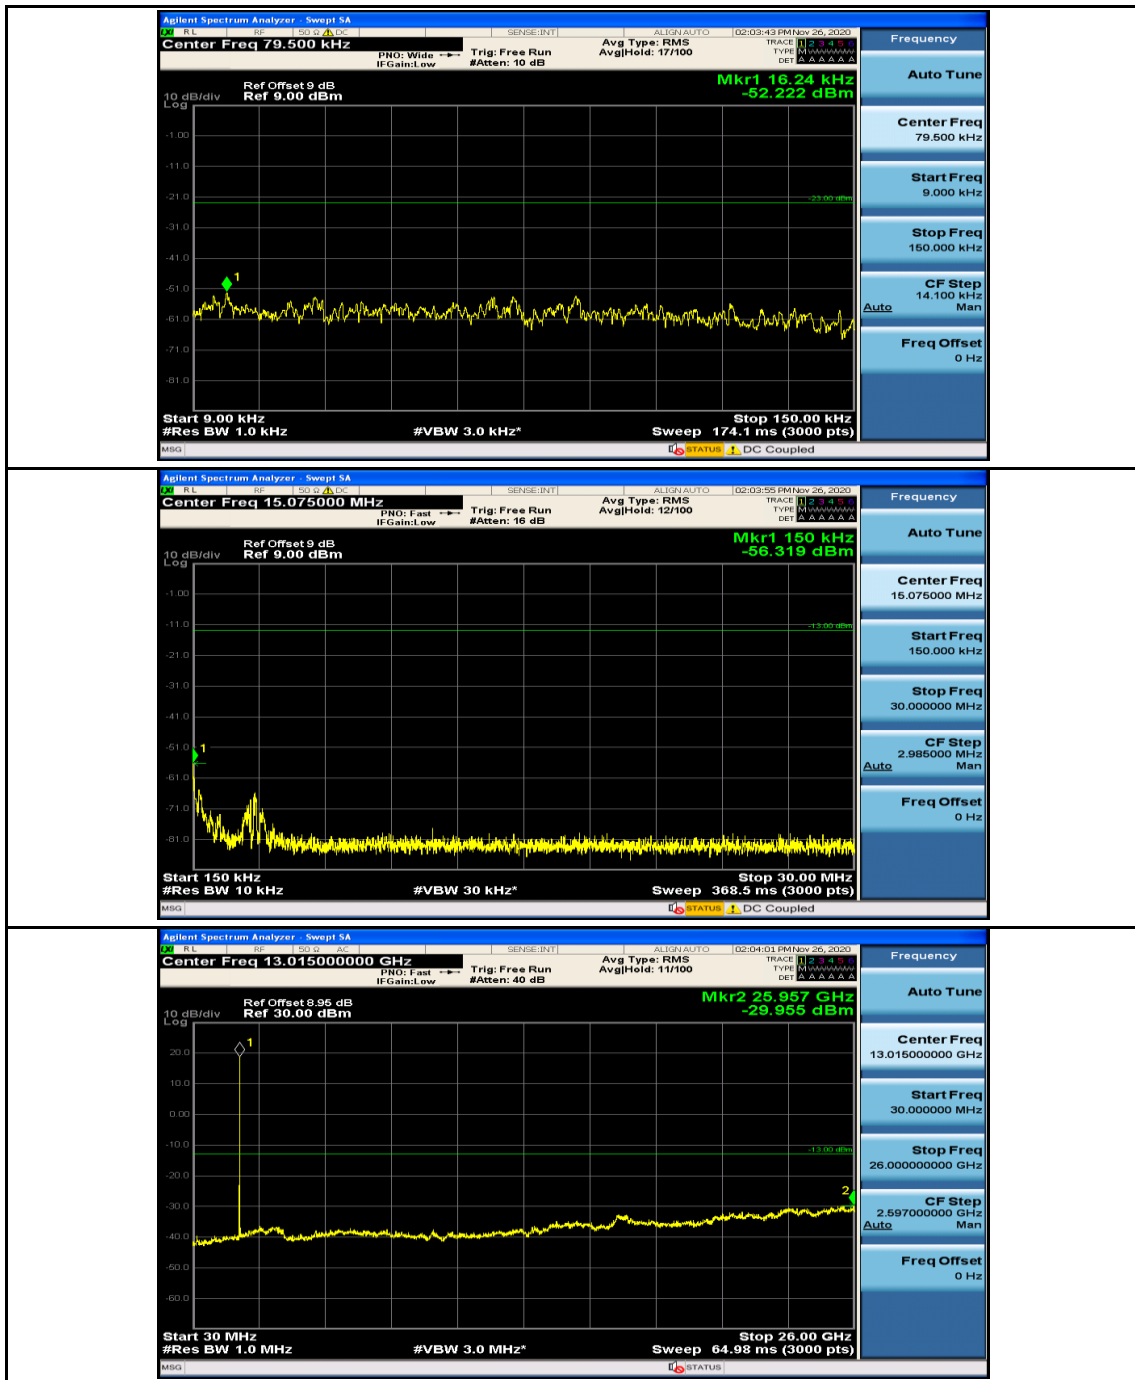

Channel Bandwidth: 15 MHz

Channel Bandwidth: 20 MHz