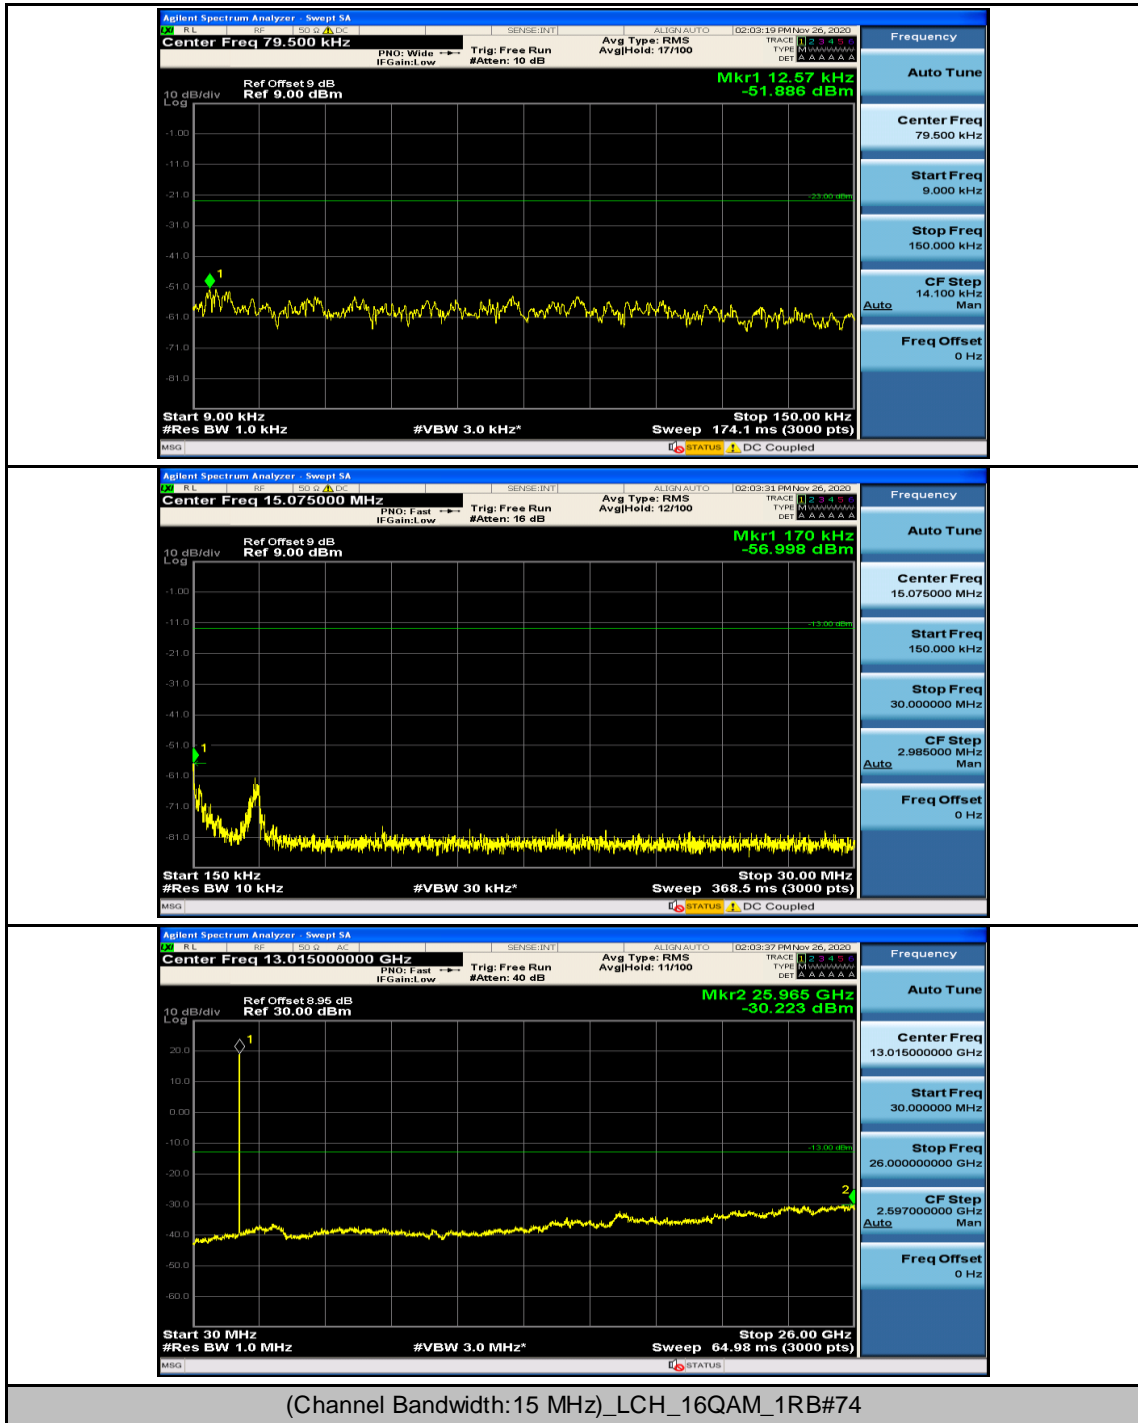

Channel Bandwidth: 15 MHz

Channel Bandwidth: 20 MHz