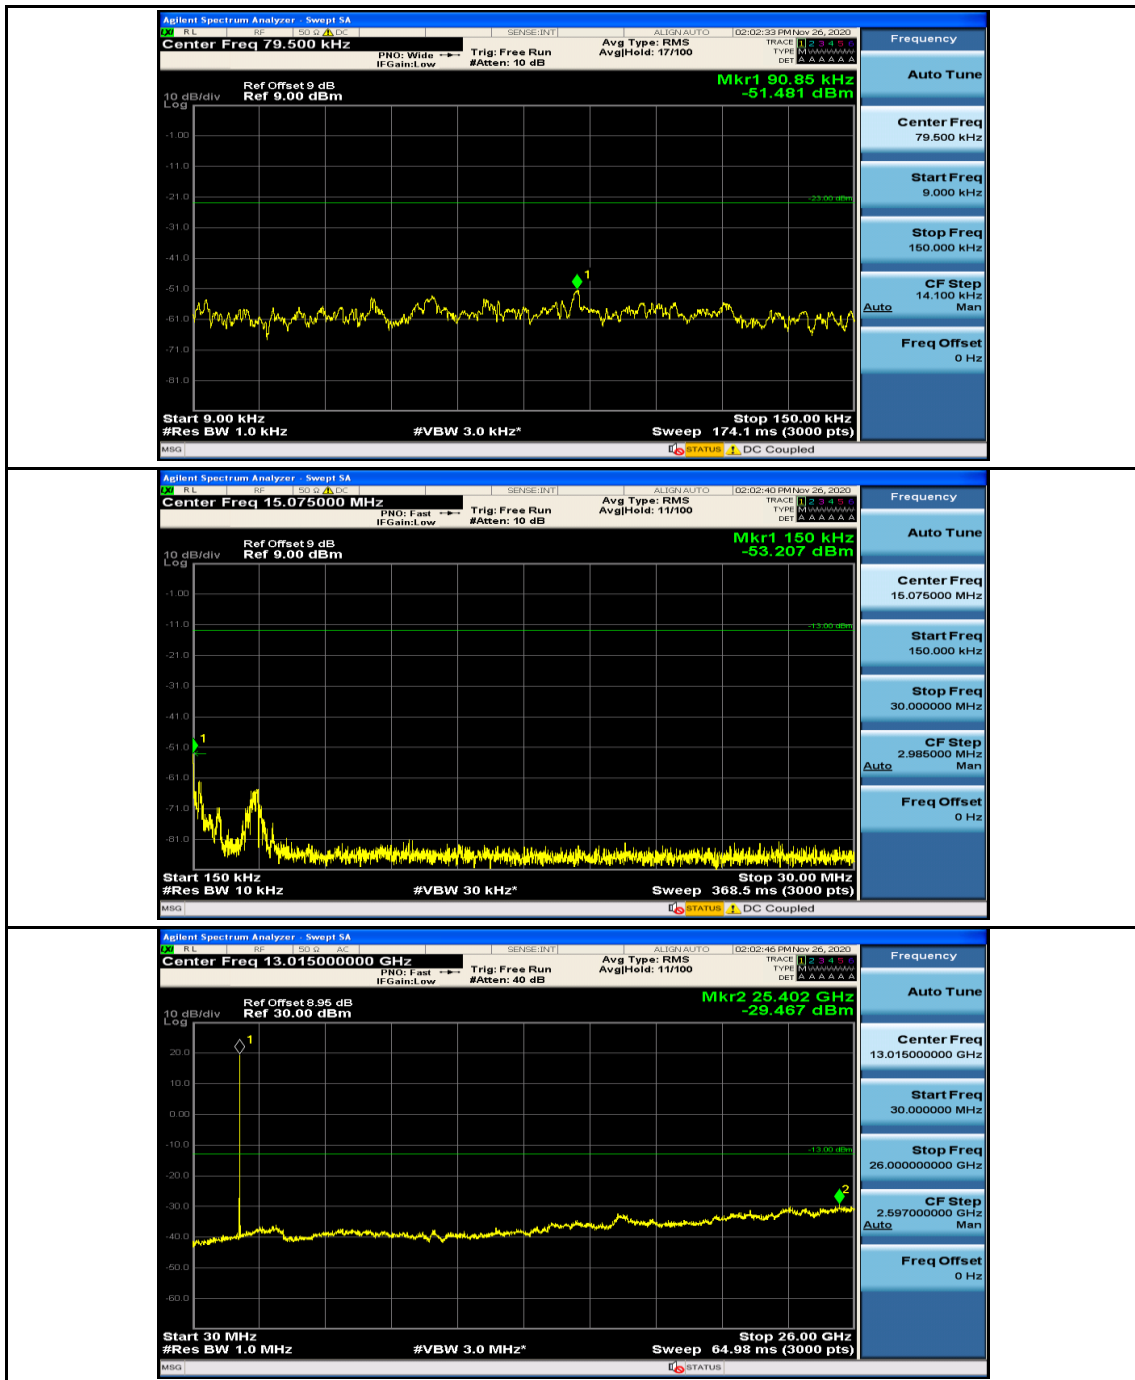

Channel Bandwidth: 15 MHz

Channel Bandwidth: 20 MHz