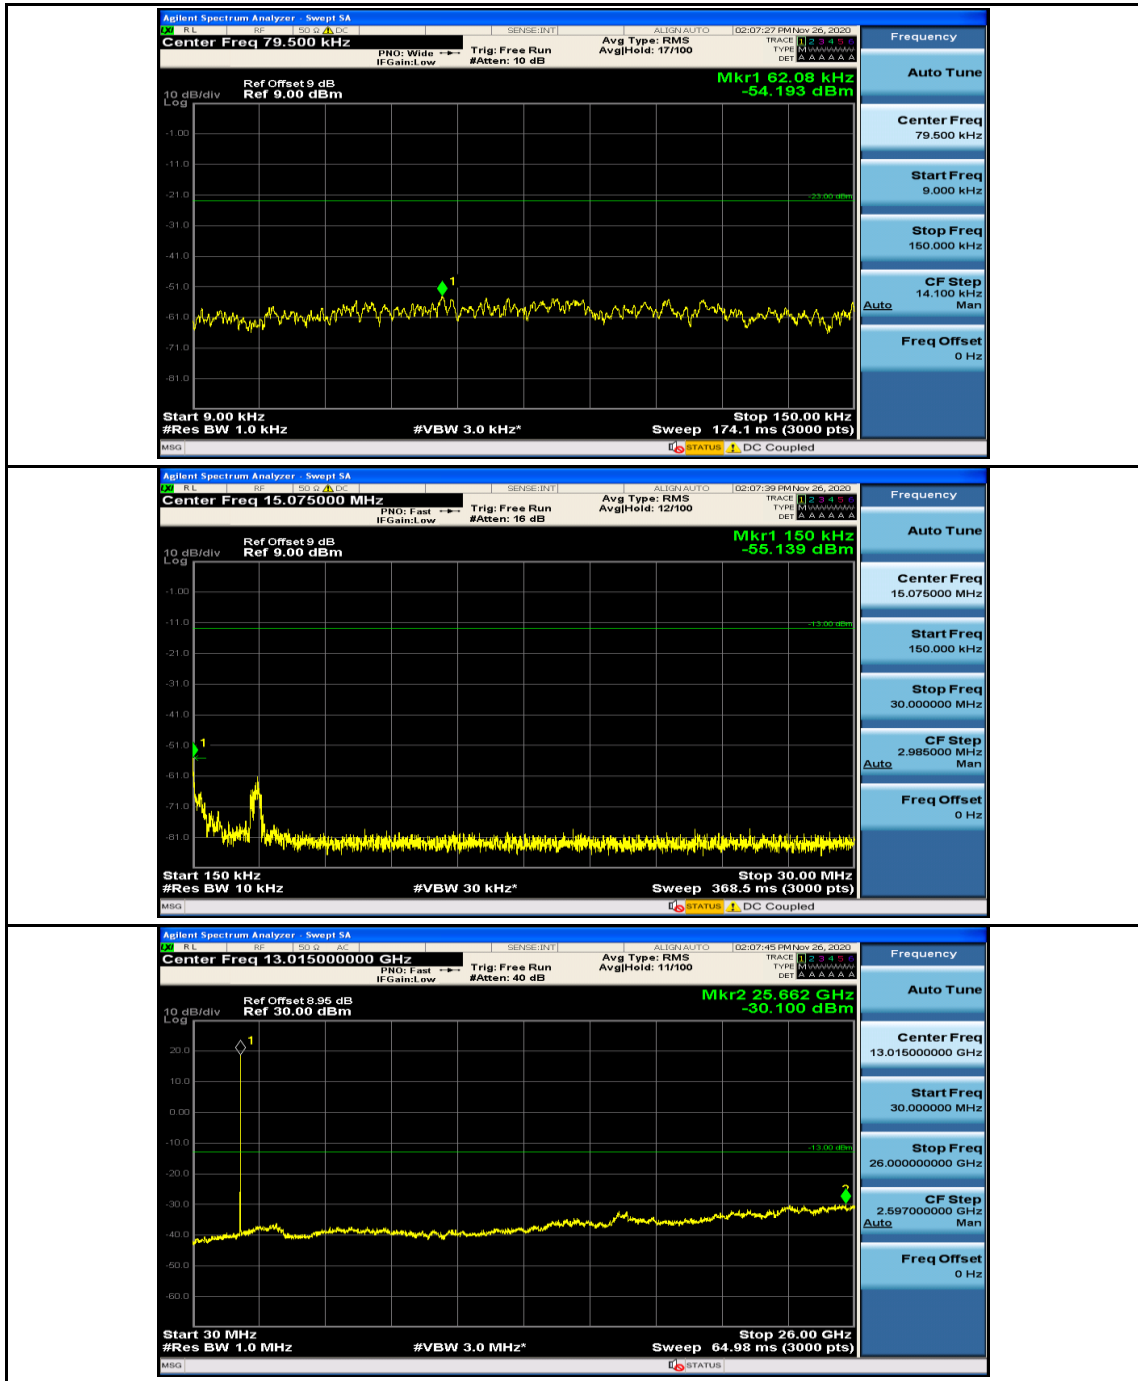

Channel Bandwidth: 15 MHz

Channel Bandwidth: 20 MHz