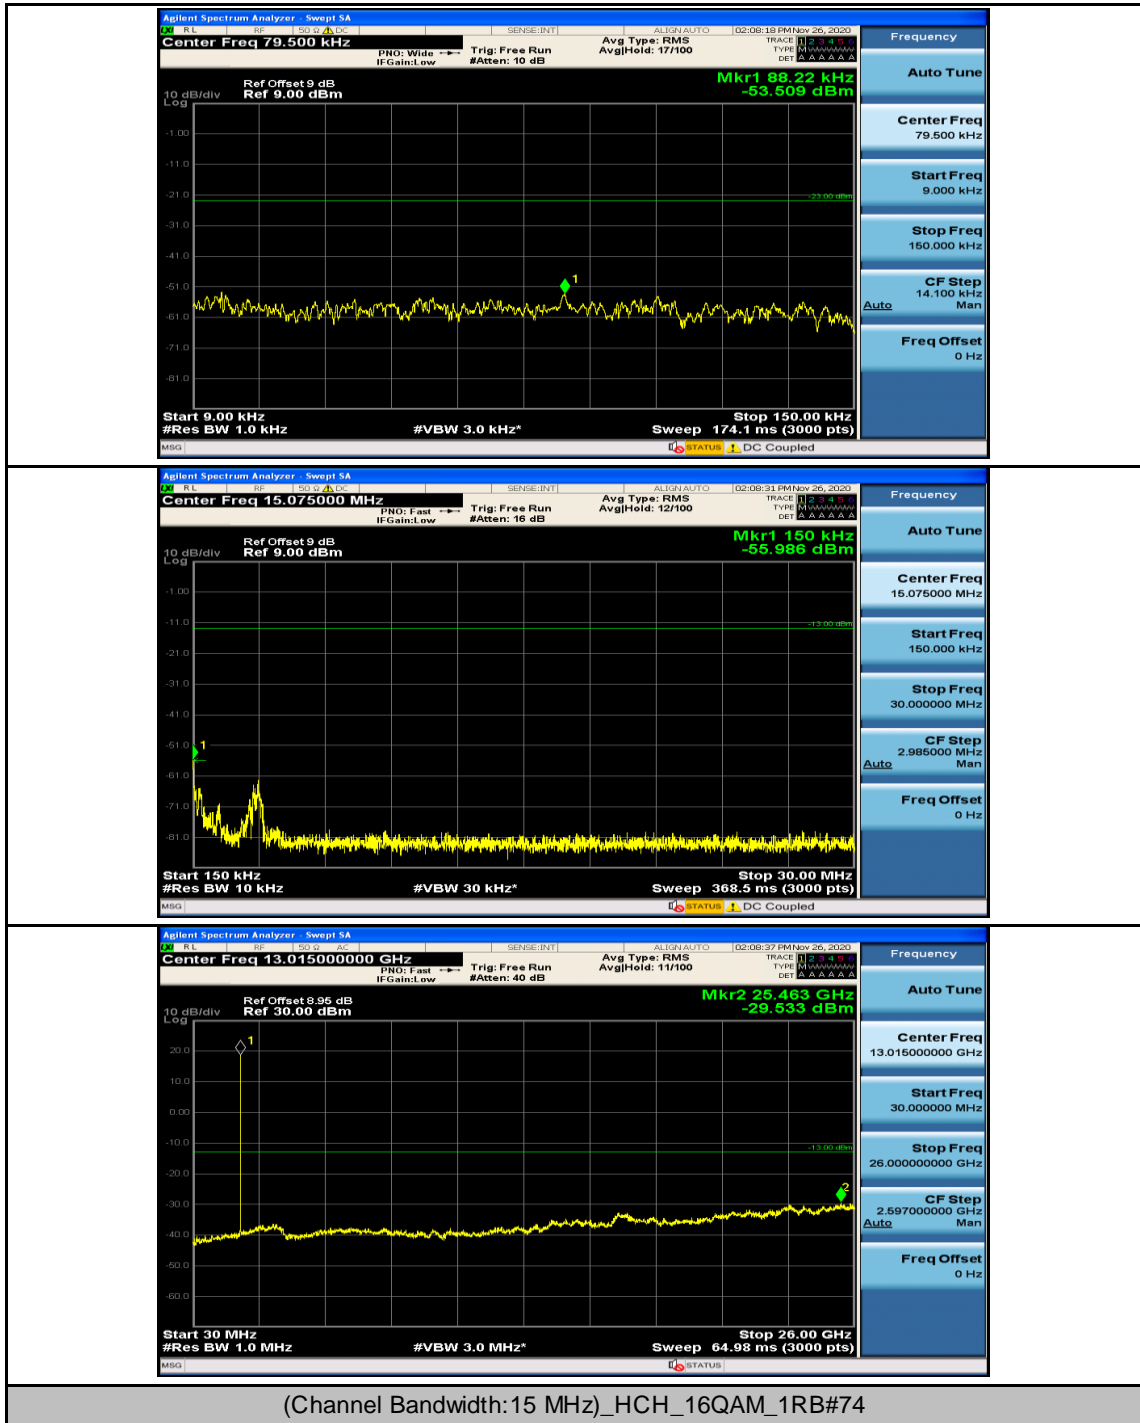

Channel Bandwidth: 15 MHz

Channel Bandwidth: 20 MHz