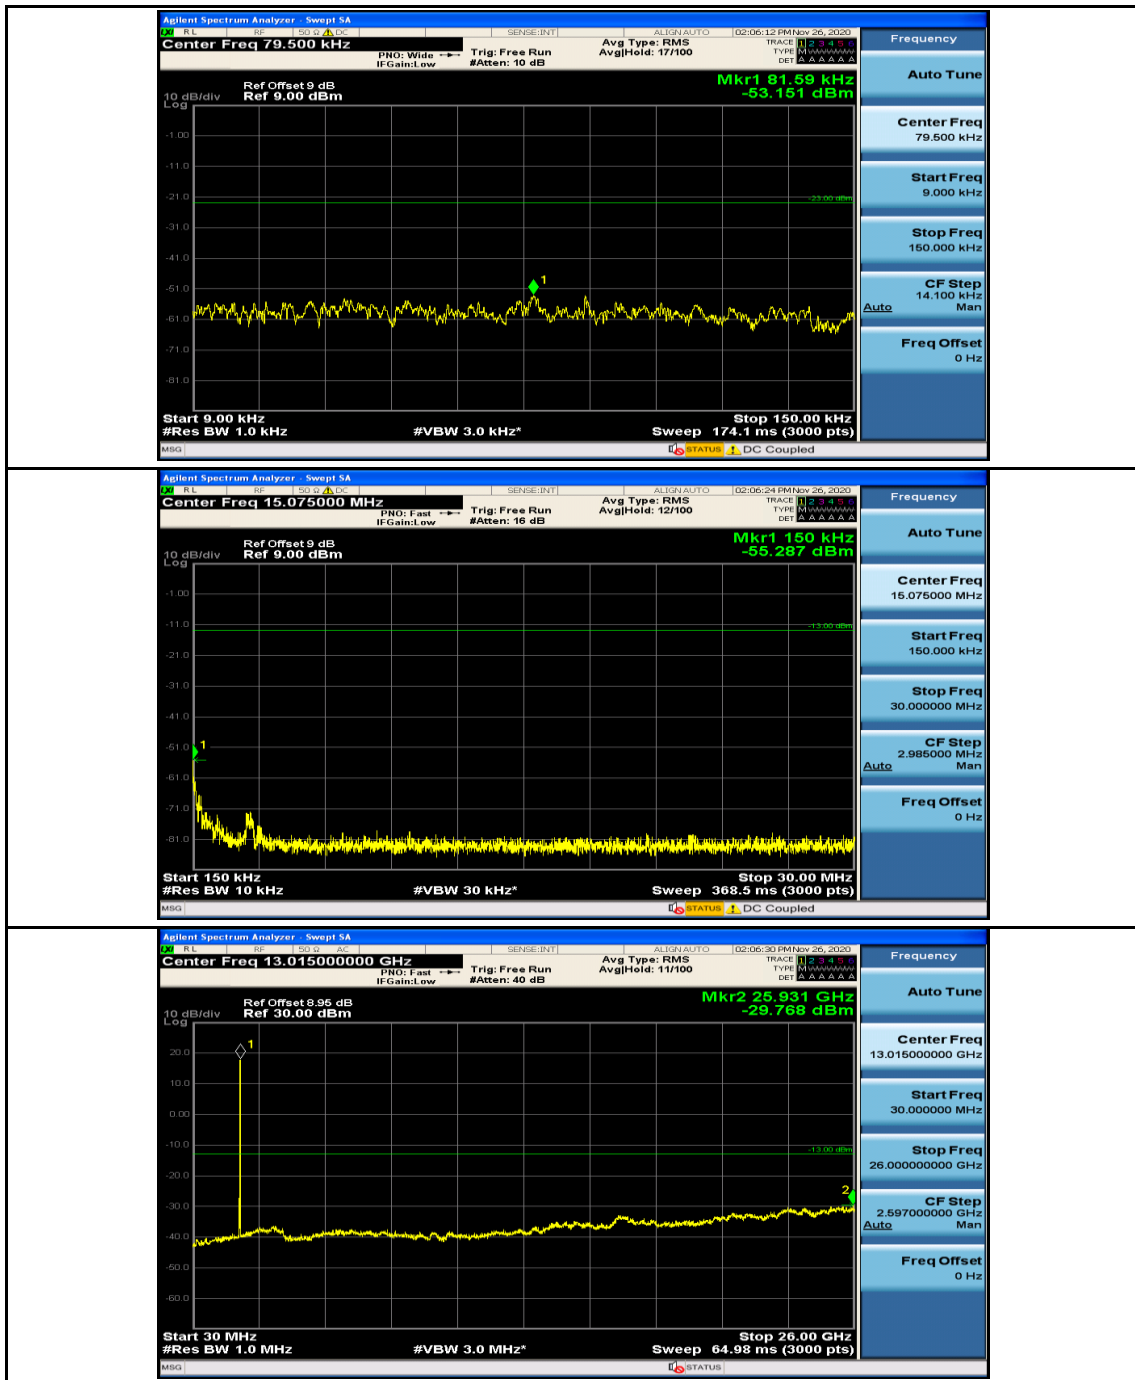

Channel Bandwidth: 15 MHz

Channel Bandwidth: 20 MHz