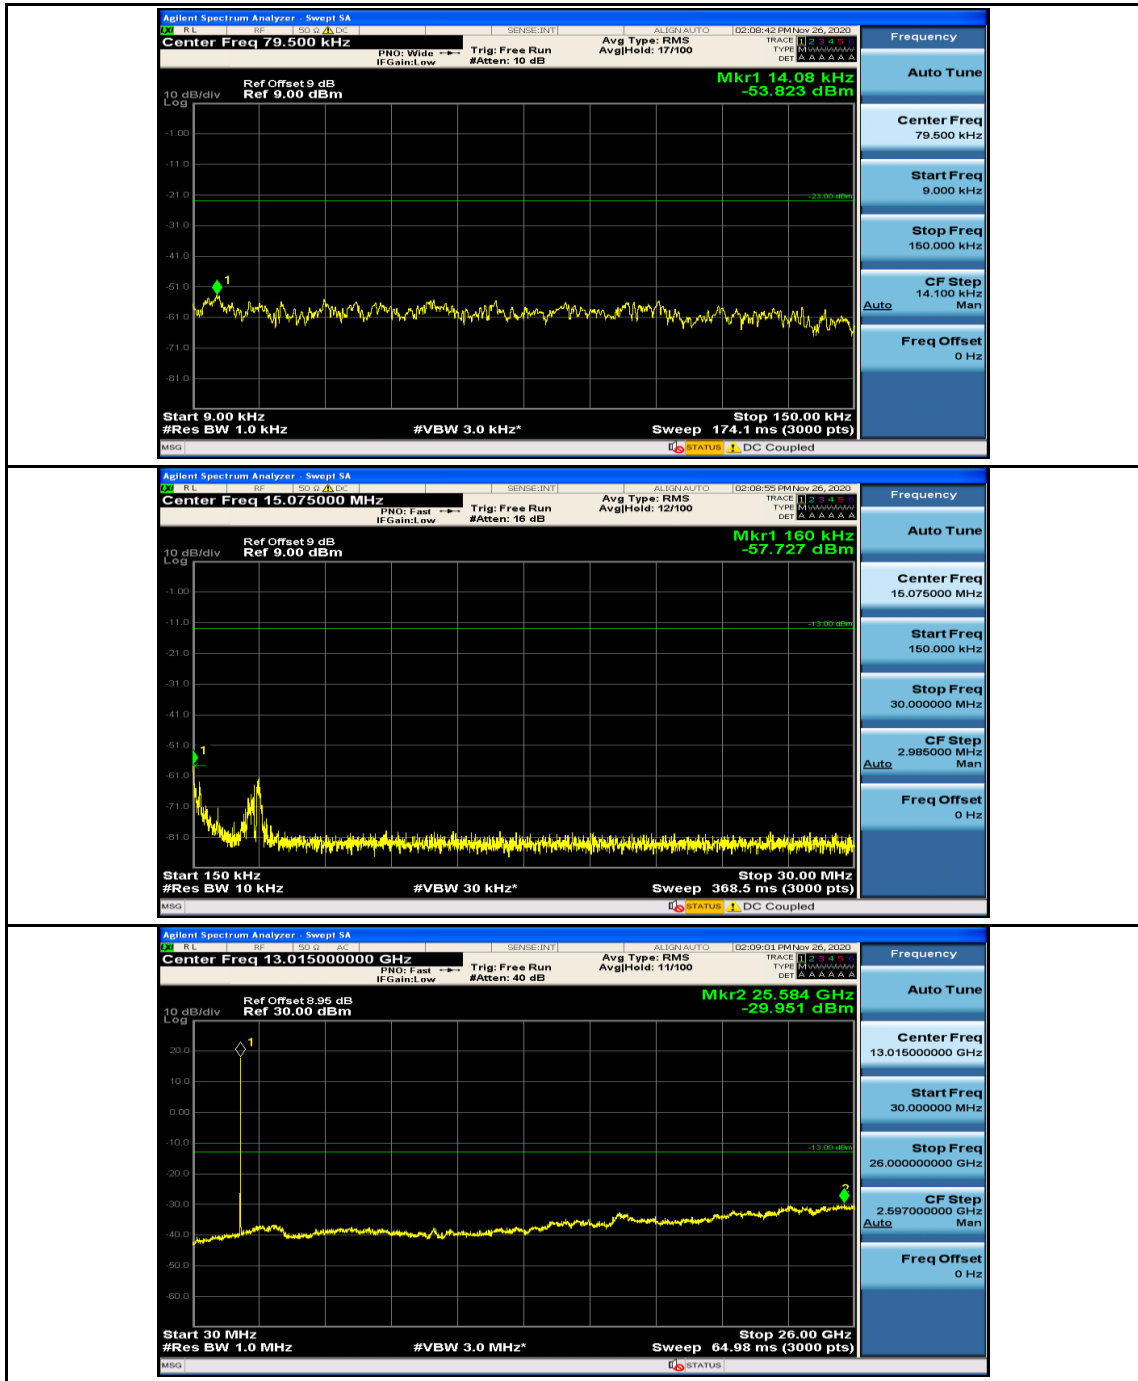

Channel Bandwidth: 15 MHz

Channel Bandwidth: 20 MHz