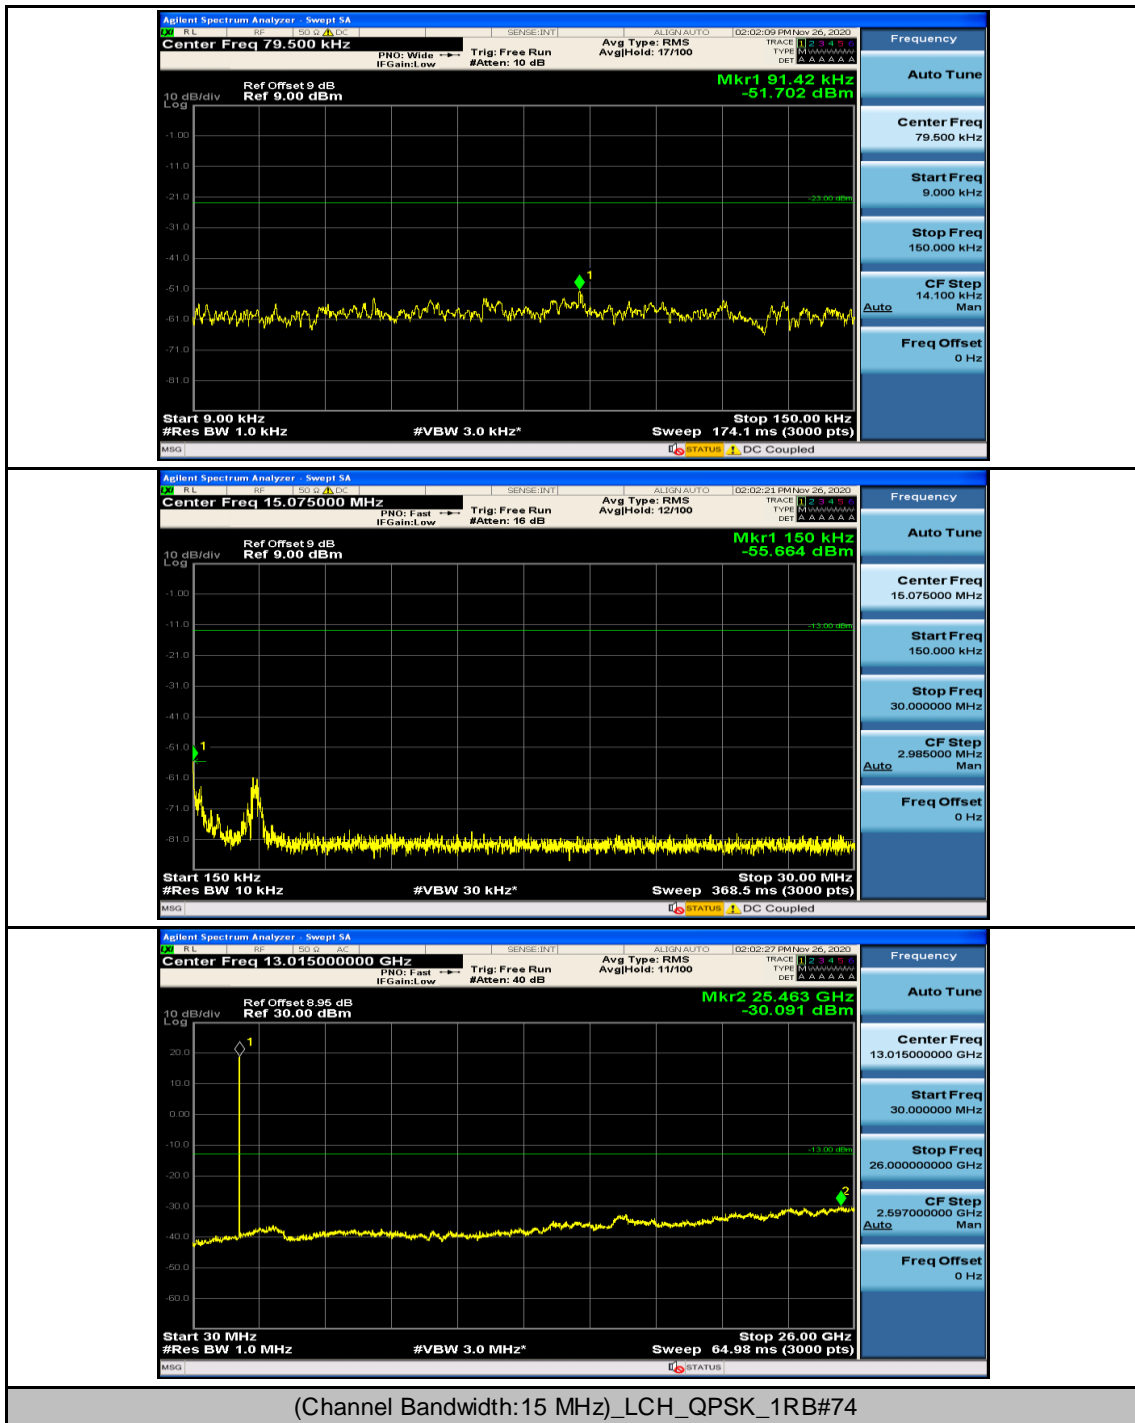

Channel Bandwidth: 15 MHz

Channel Bandwidth: 20 MHz