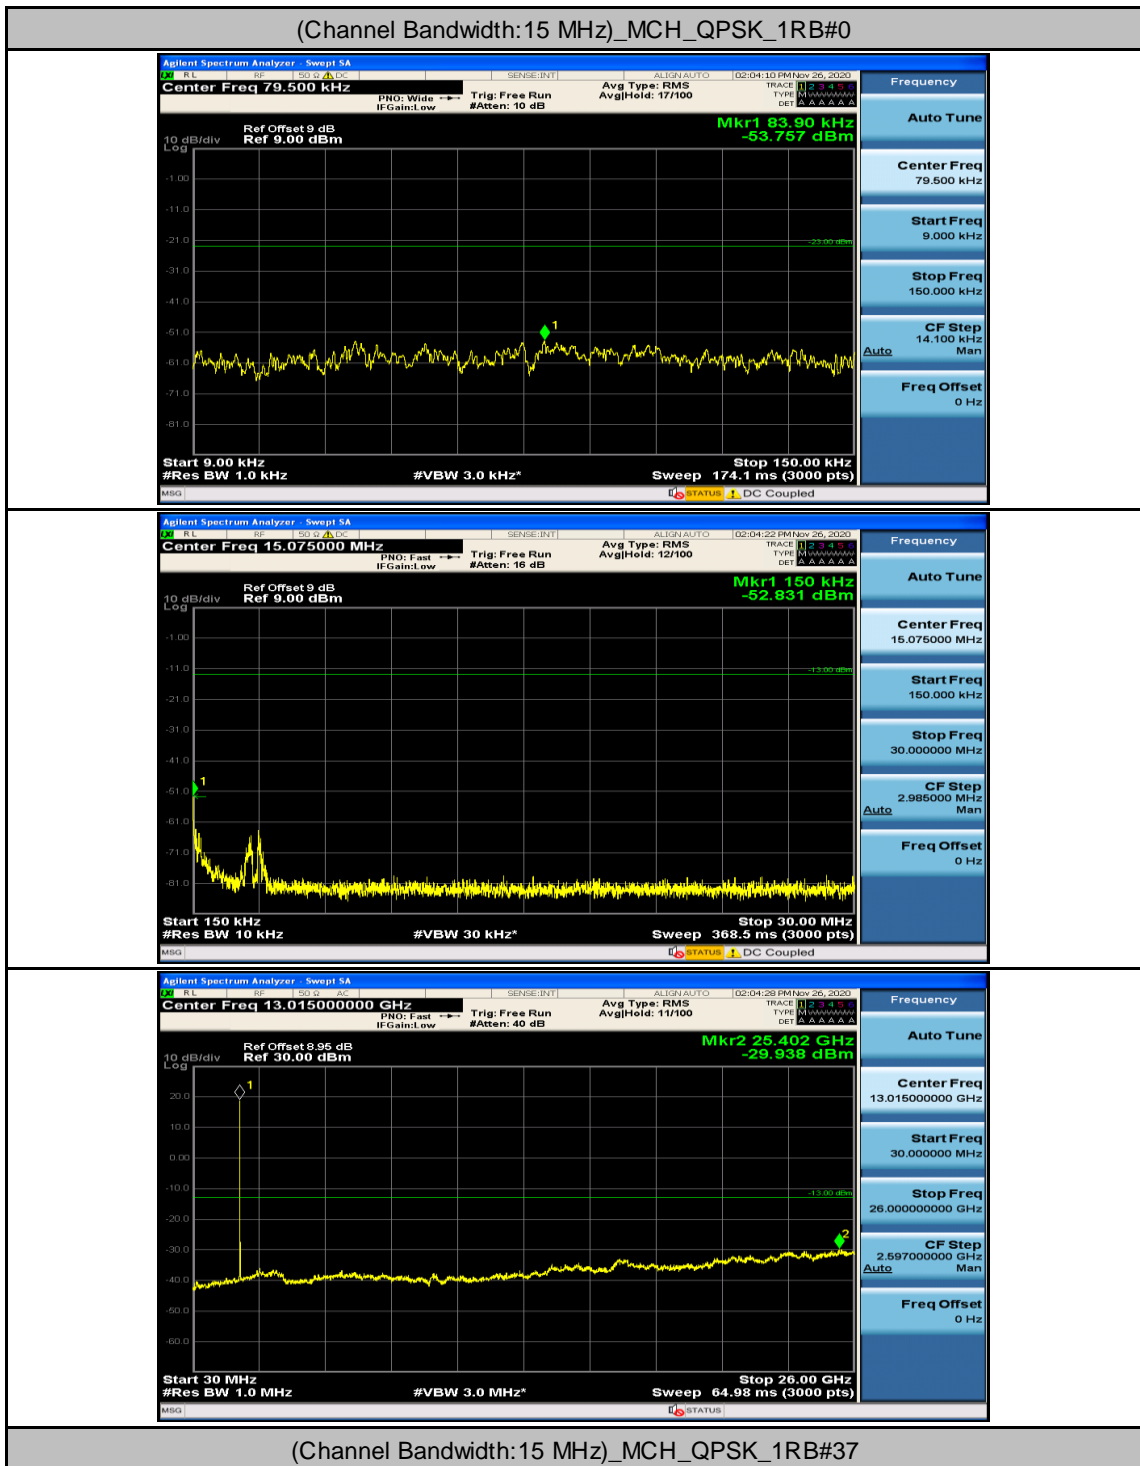

Channel Bandwidth: 15 MHz

Channel Bandwidth: 20 MHz