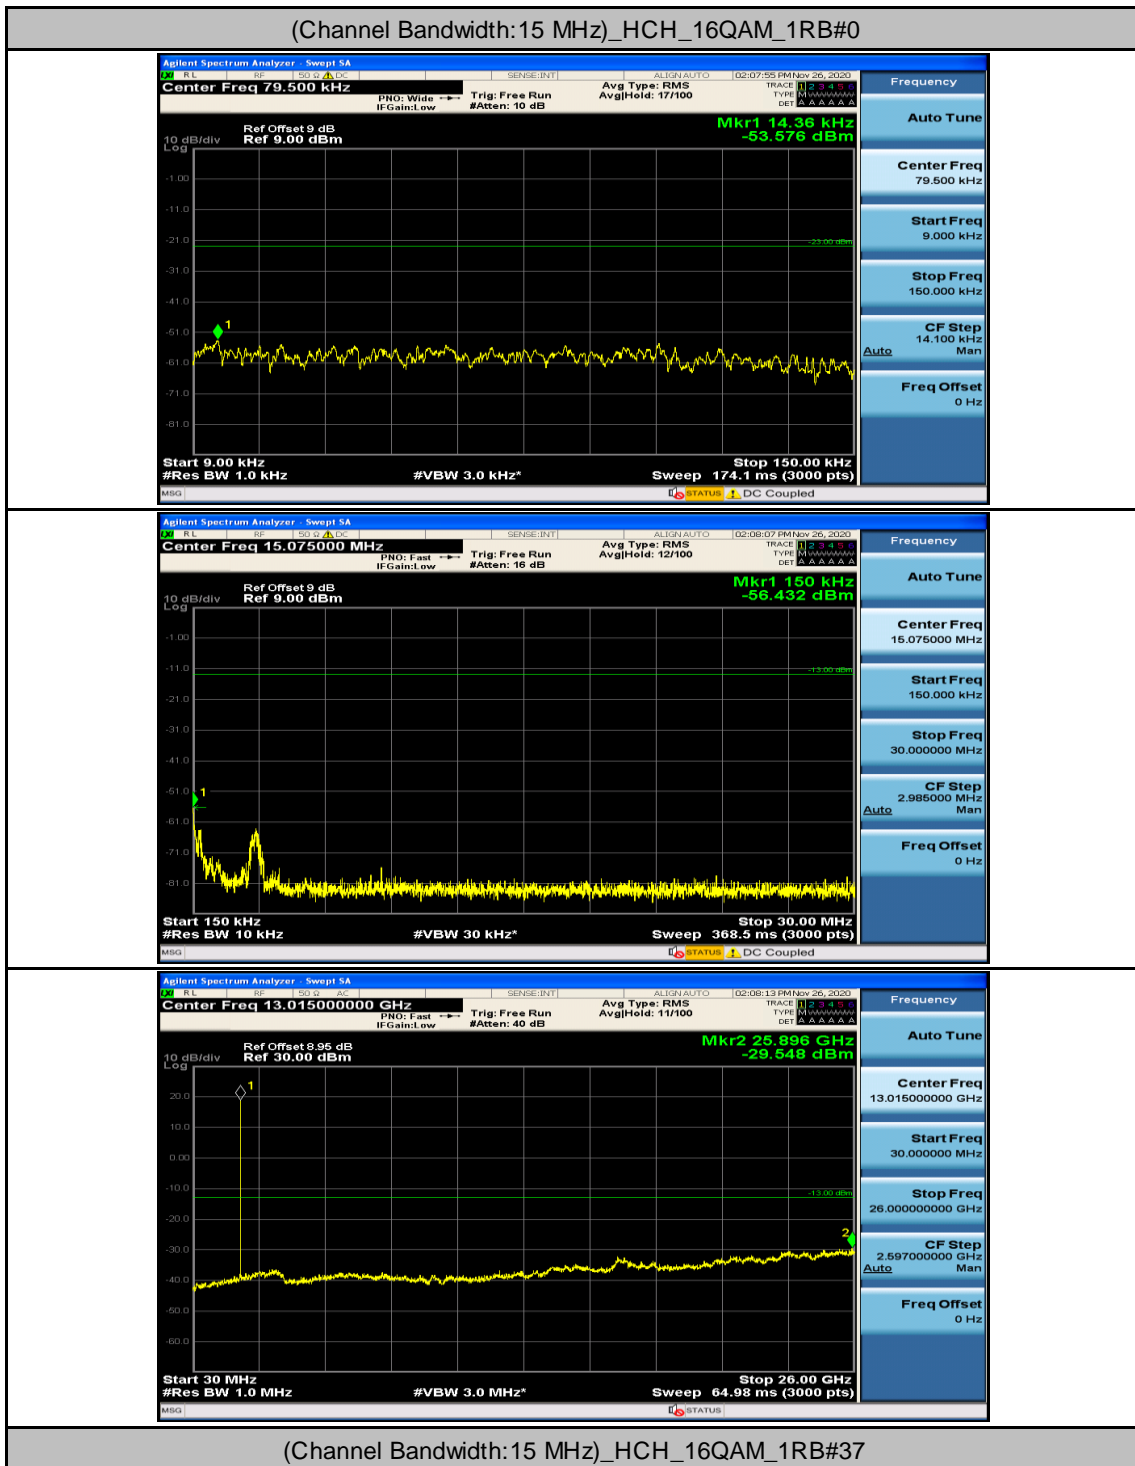

Channel Bandwidth: 15 MHz

Channel Bandwidth: 20 MHz