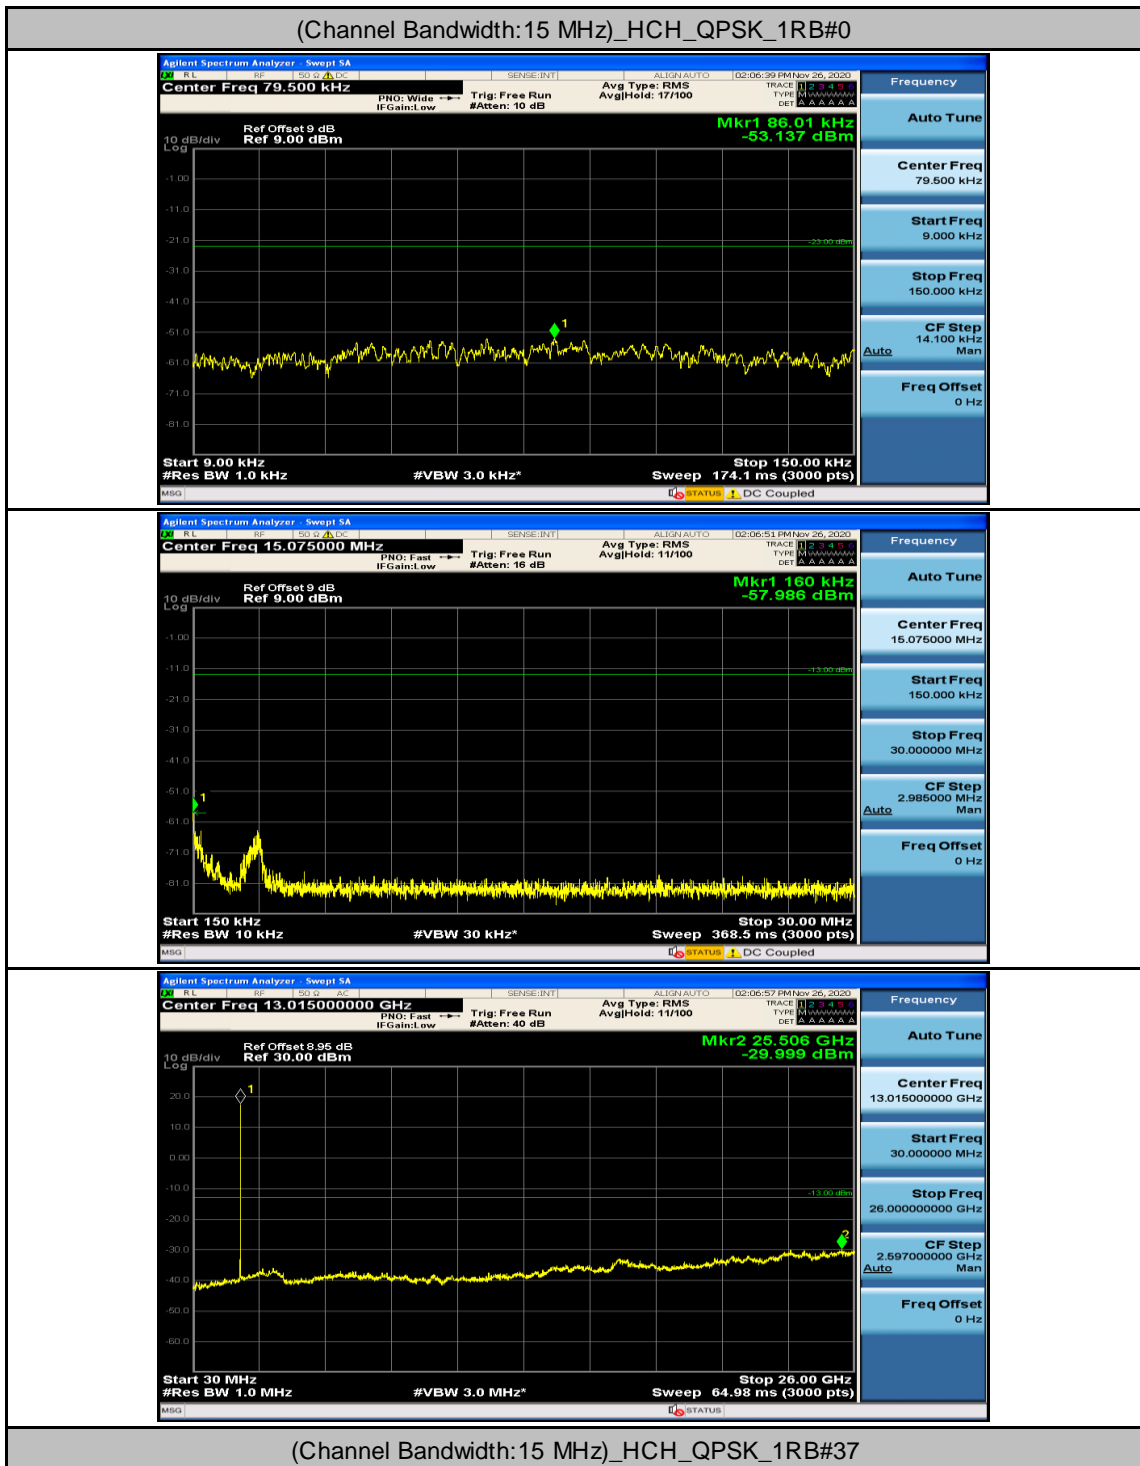

Channel Bandwidth: 15 MHz

Channel Bandwidth: 20 MHz