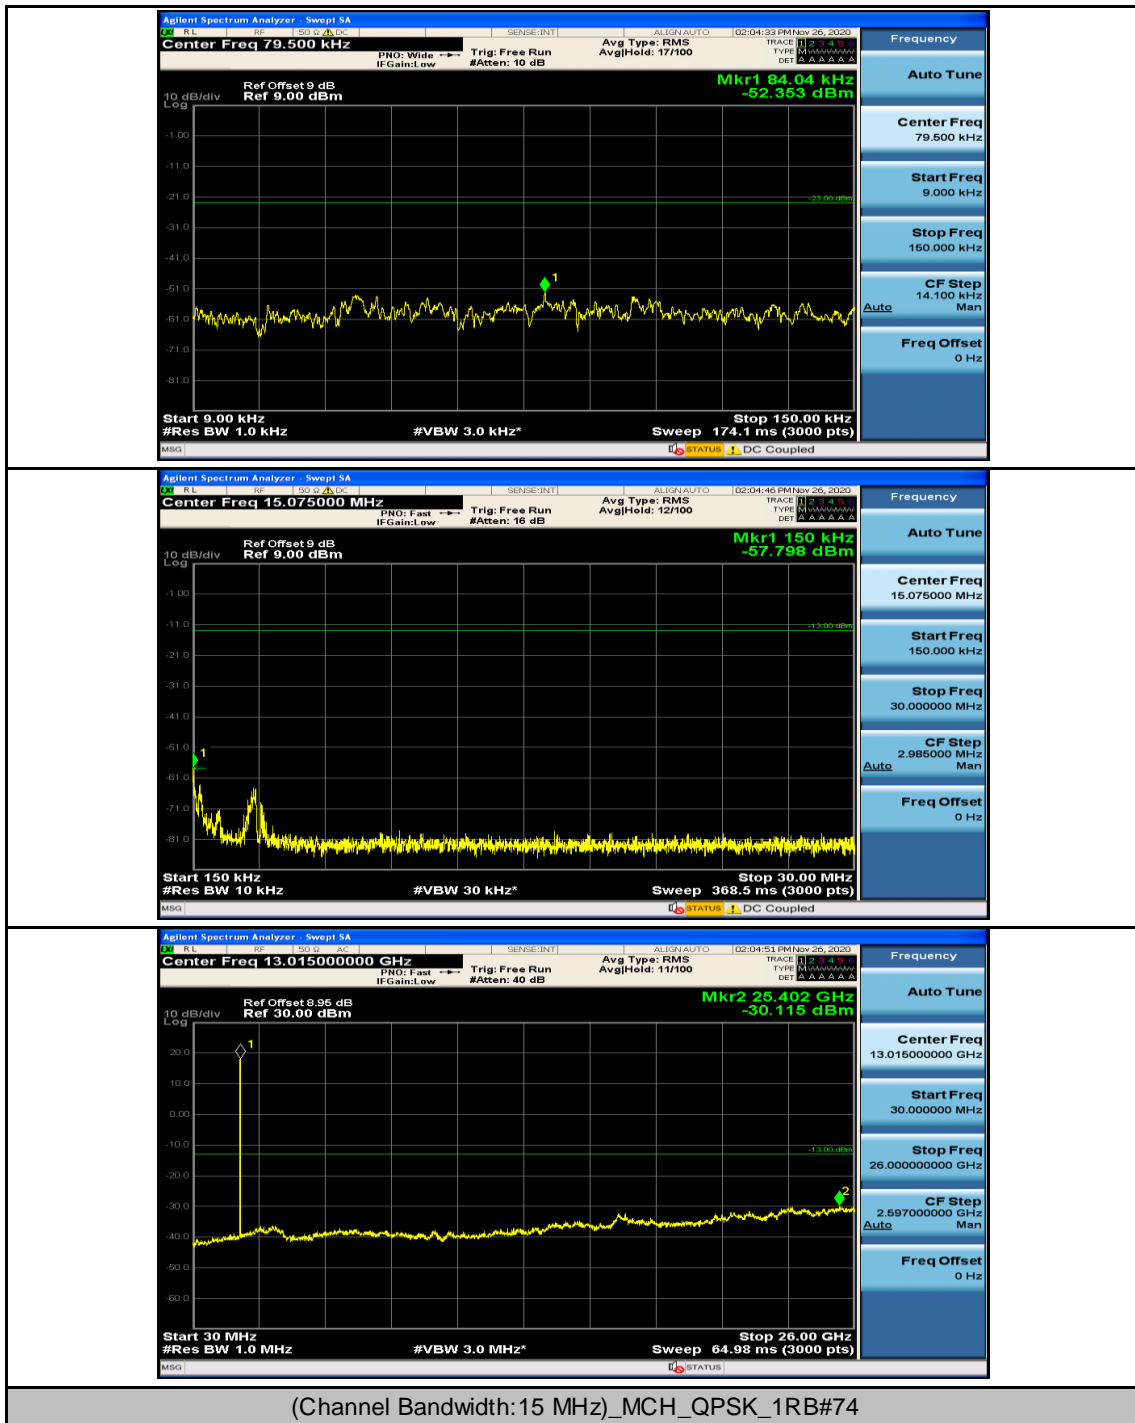

Channel Bandwidth: 15 MHz

Channel Bandwidth: 20 MHz