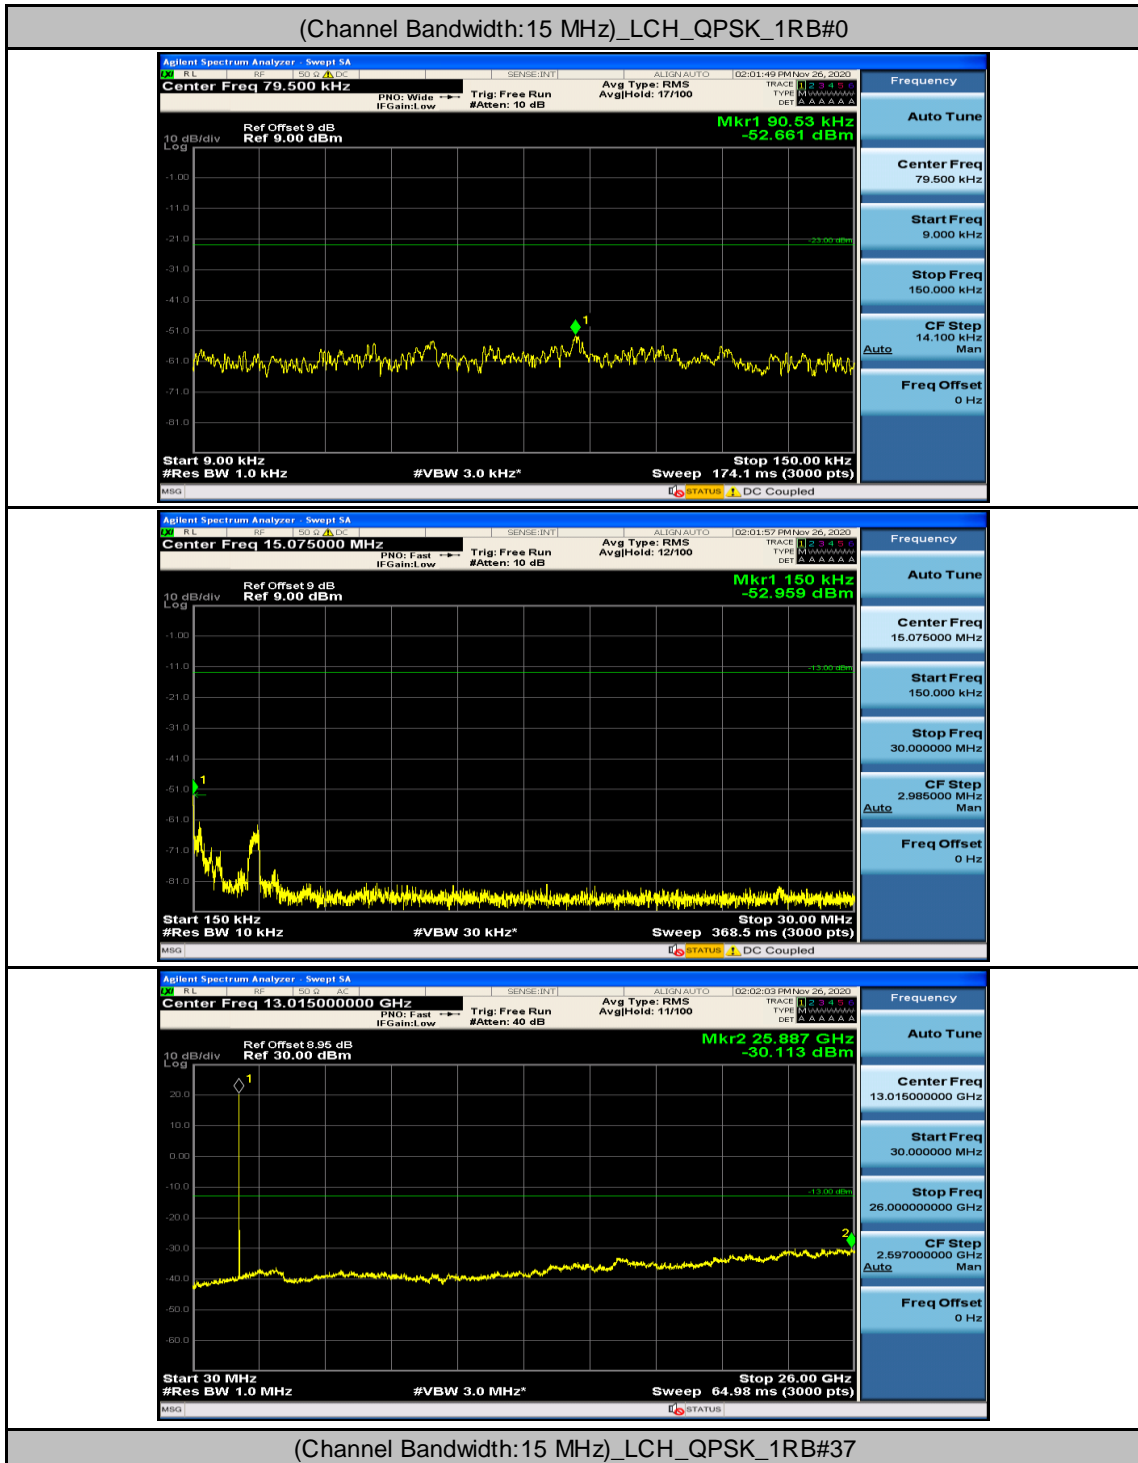

Channel Bandwidth: 15 MHz

Channel Bandwidth: 20 MHz