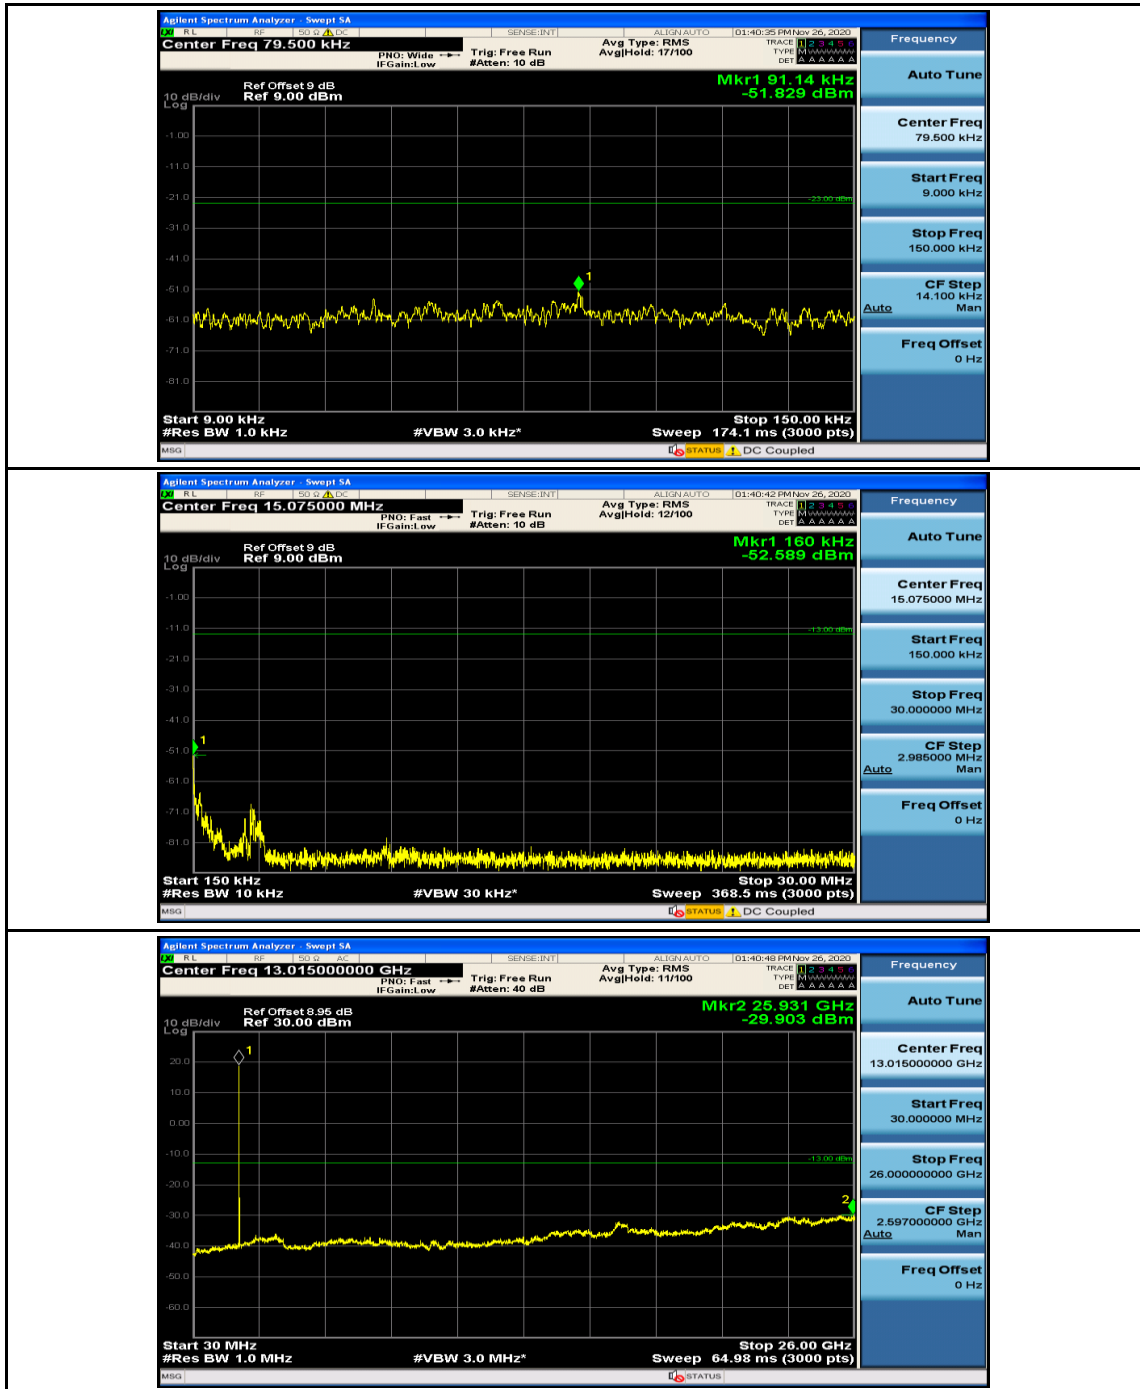

Channel Bandwidth: 3 MHz

Channel Bandwidth: 5 MHz