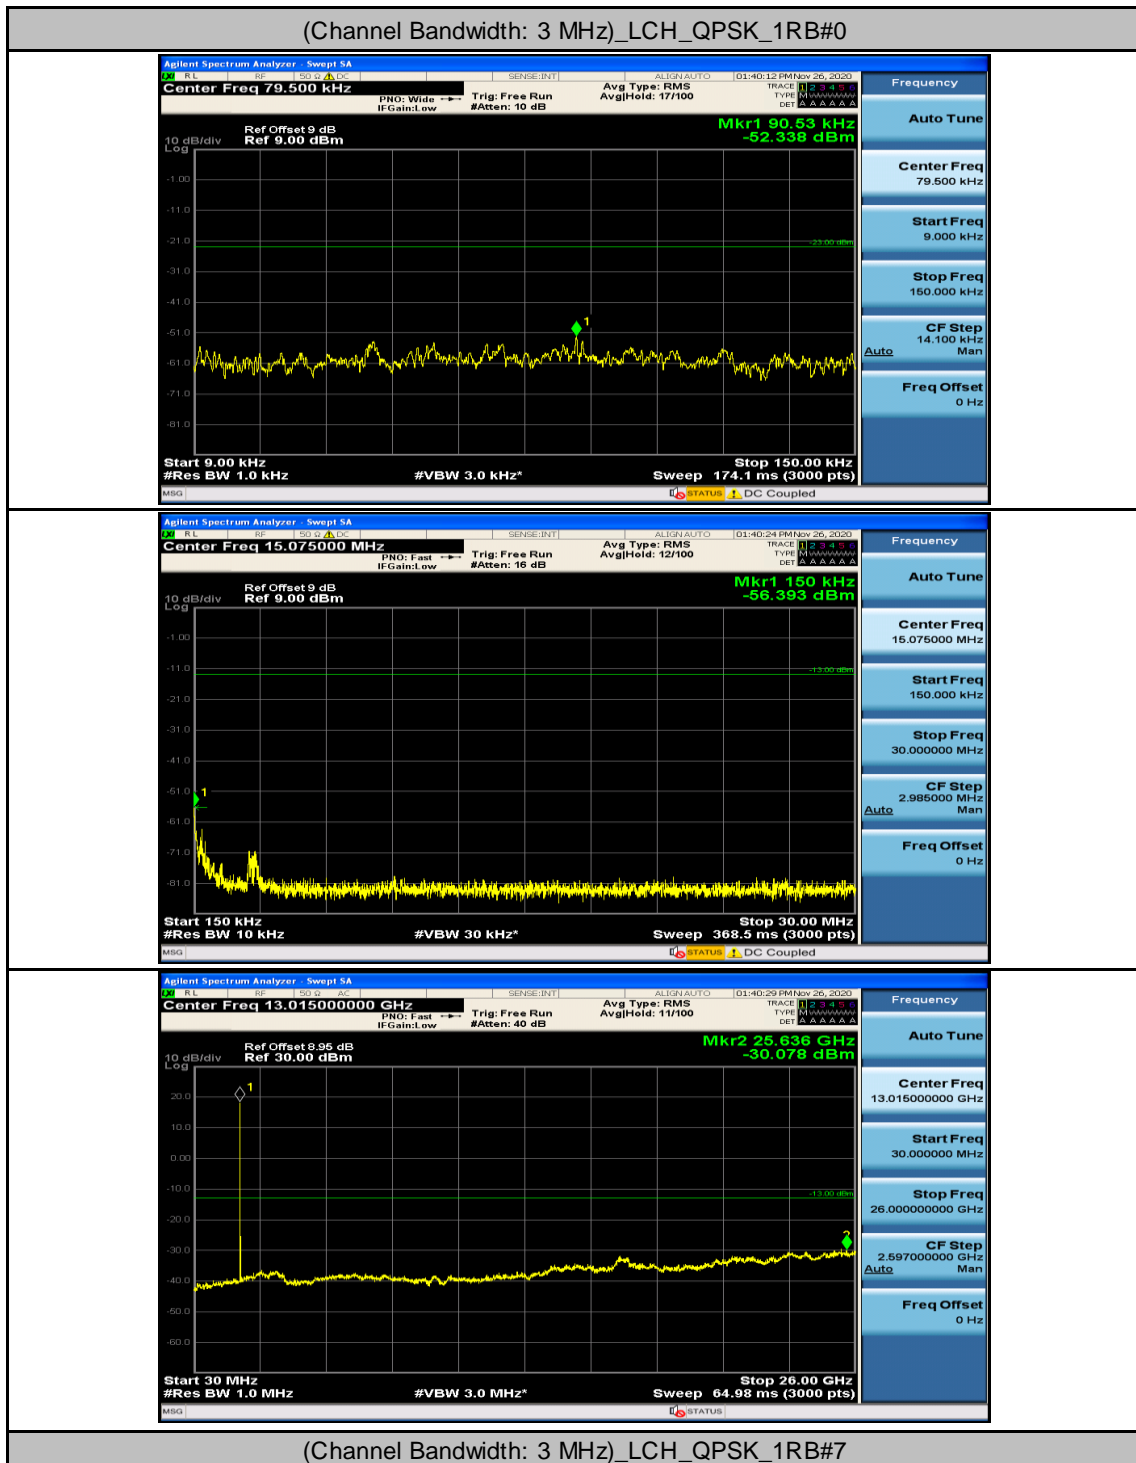

Channel Bandwidth: 3 MHz

Channel Bandwidth: 5 MHz