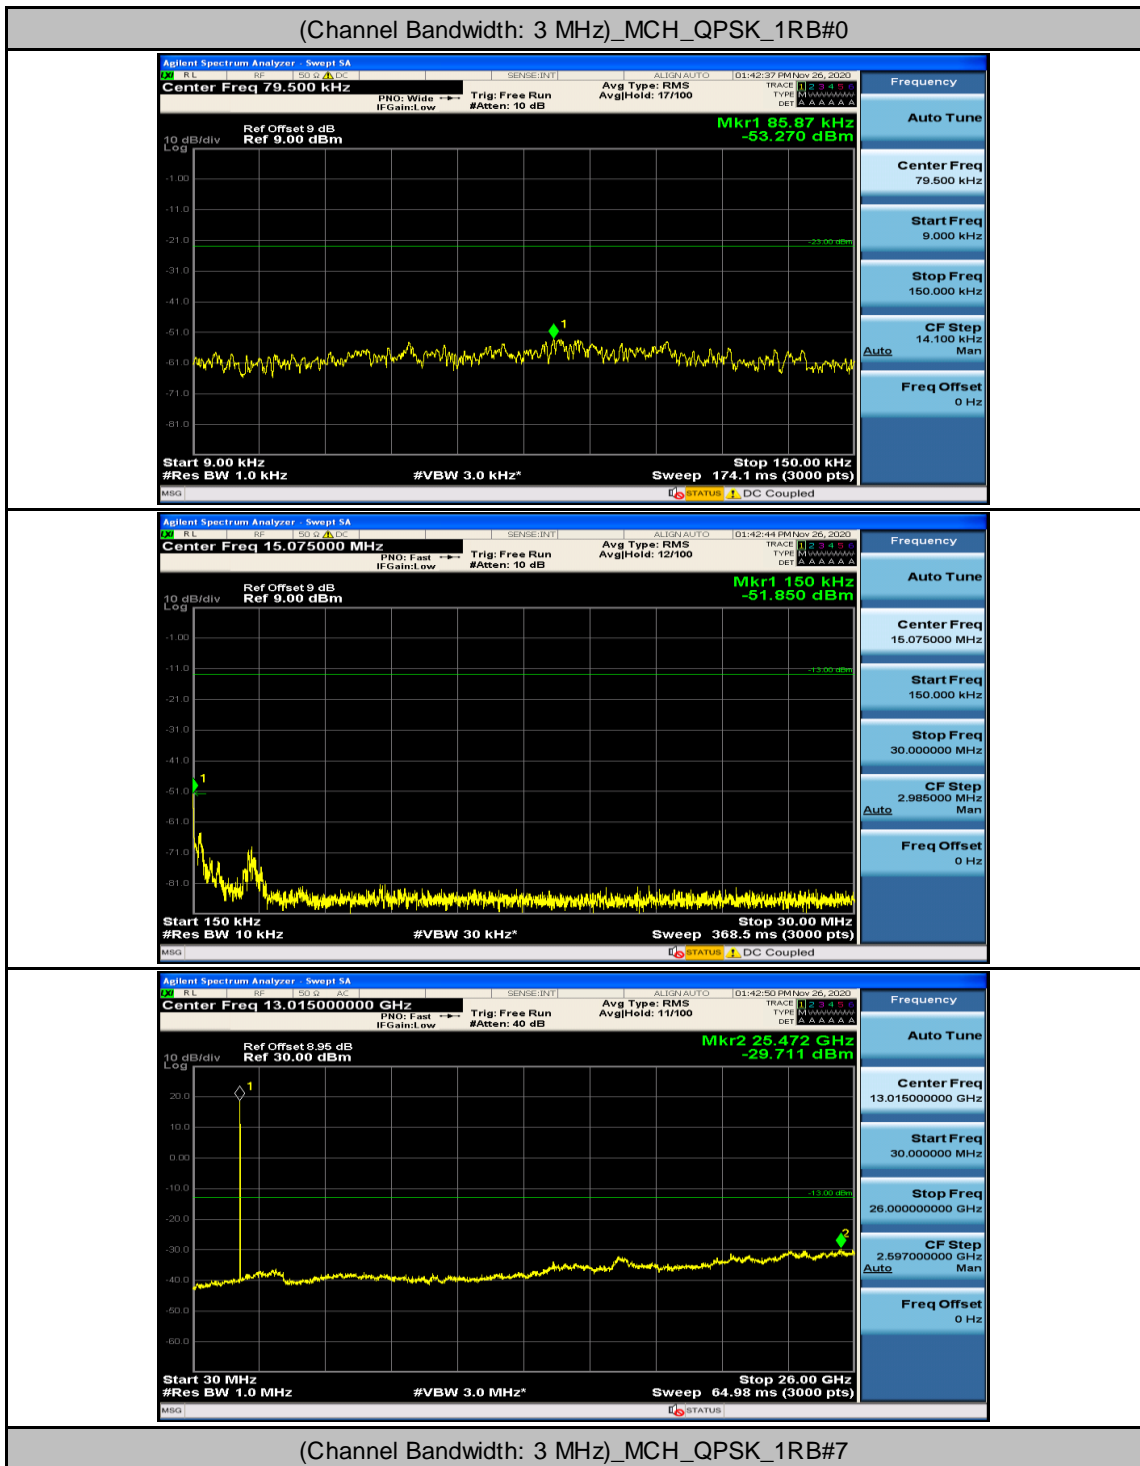

Channel Bandwidth: 3 MHz

Channel Bandwidth: 5 MHz