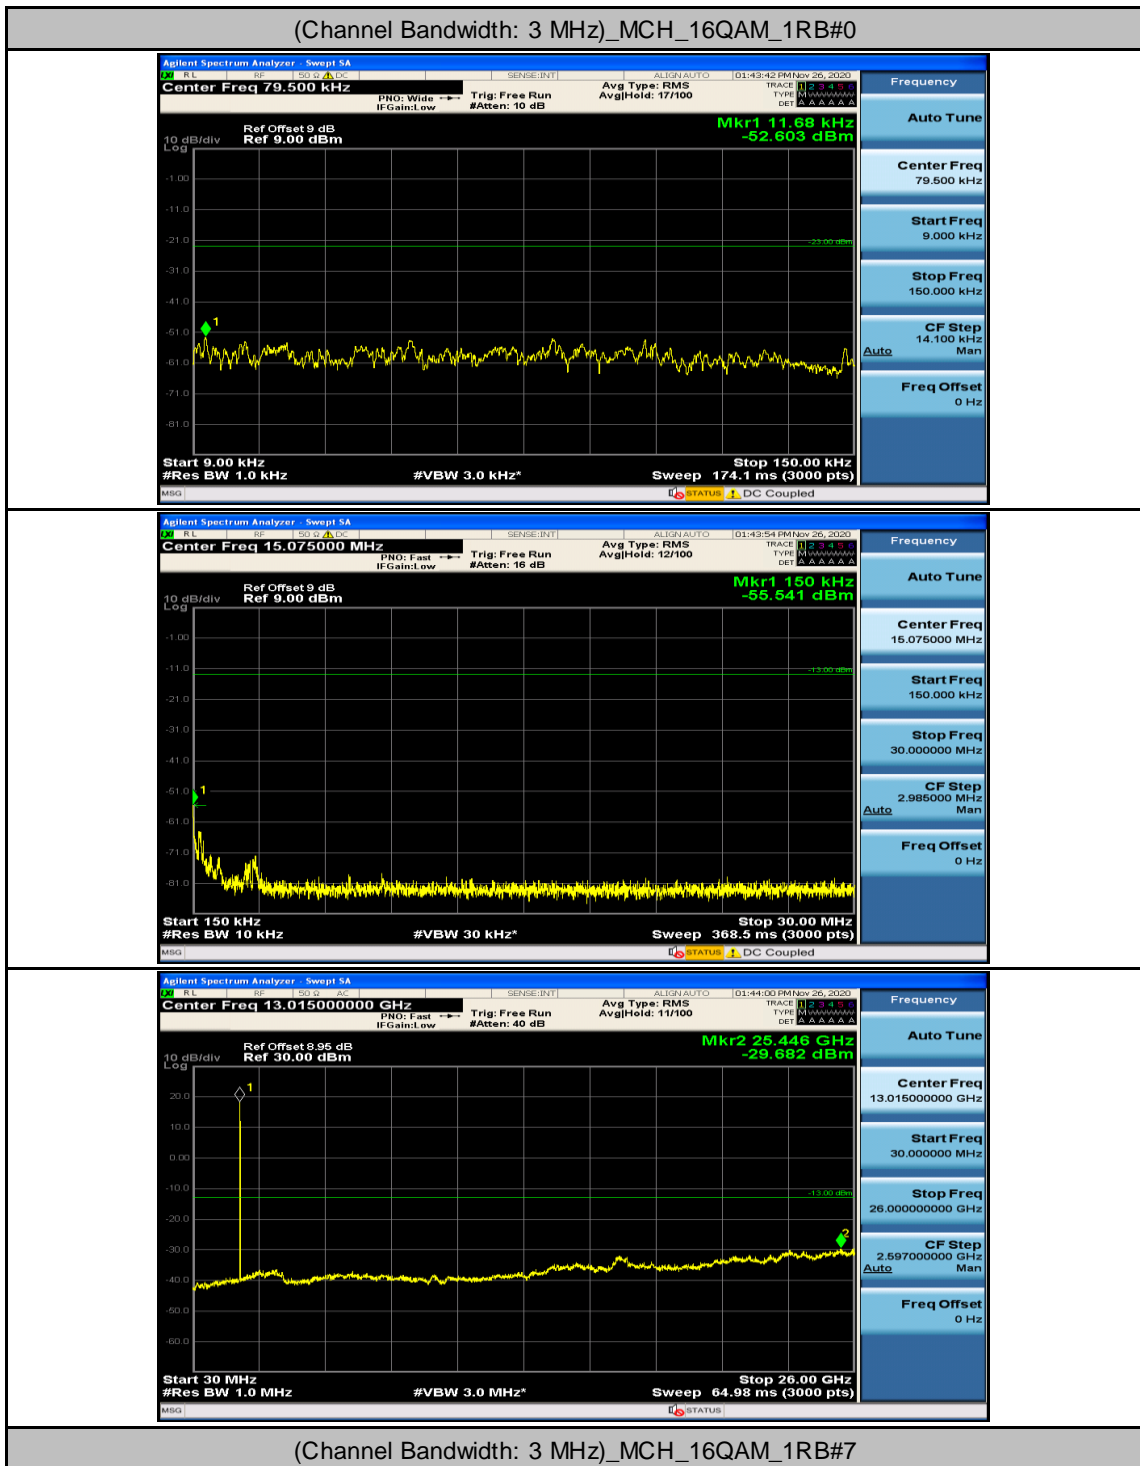

Channel Bandwidth: 3 MHz

Channel Bandwidth: 5 MHz