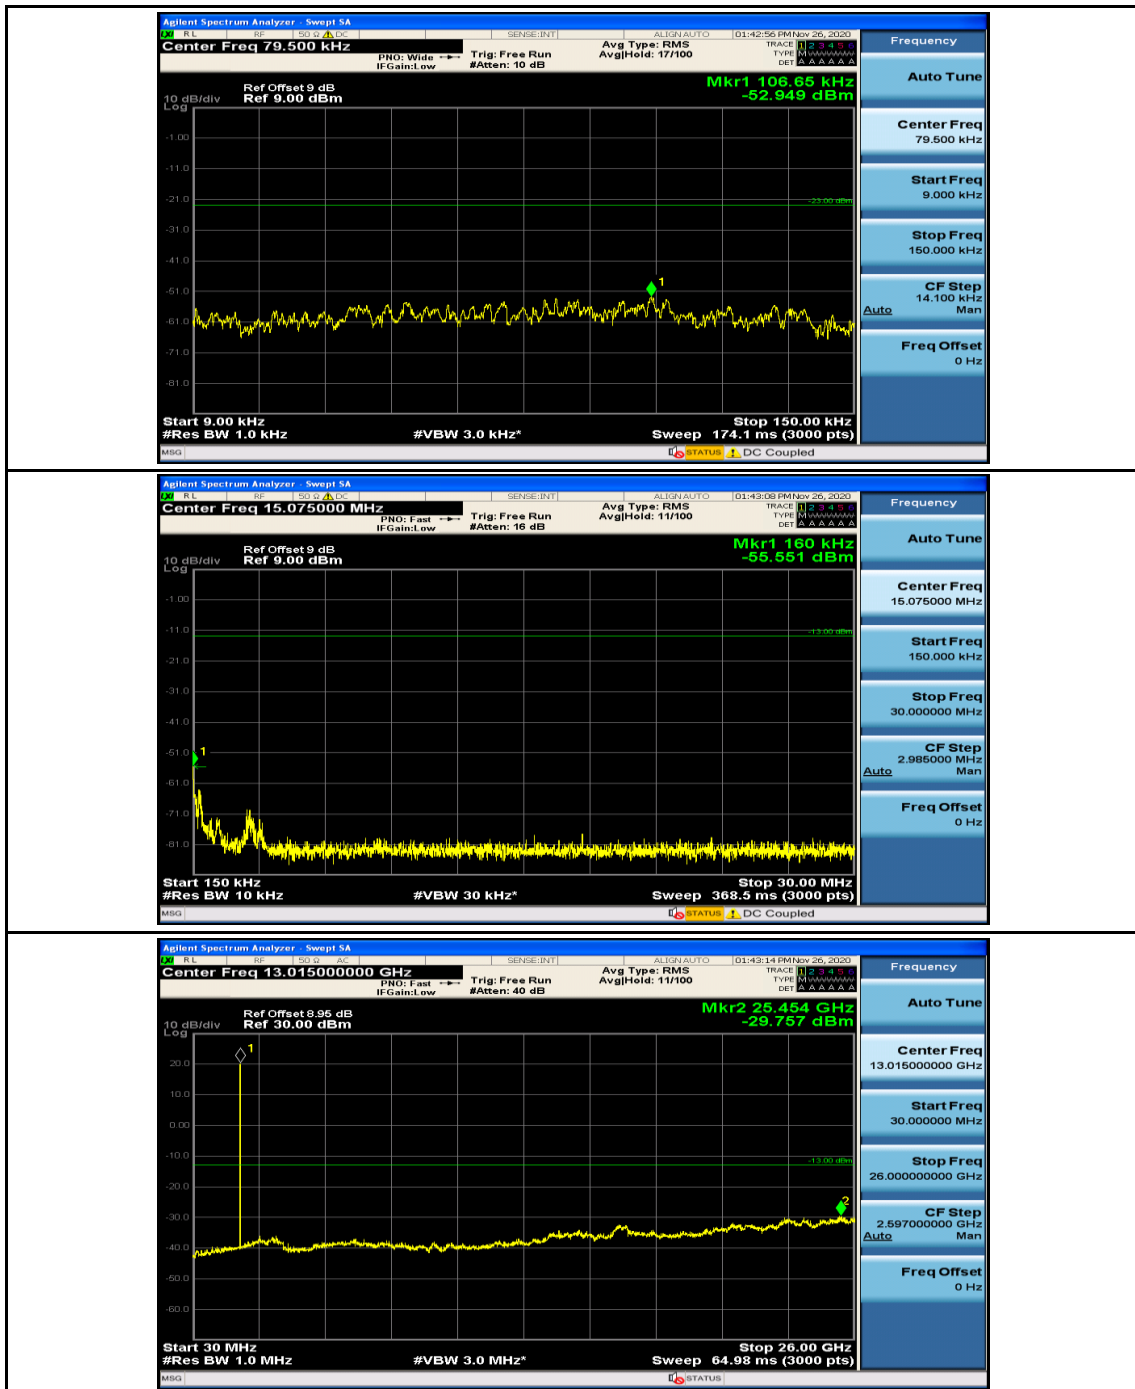

Channel Bandwidth: 3 MHz

Channel Bandwidth: 5 MHz