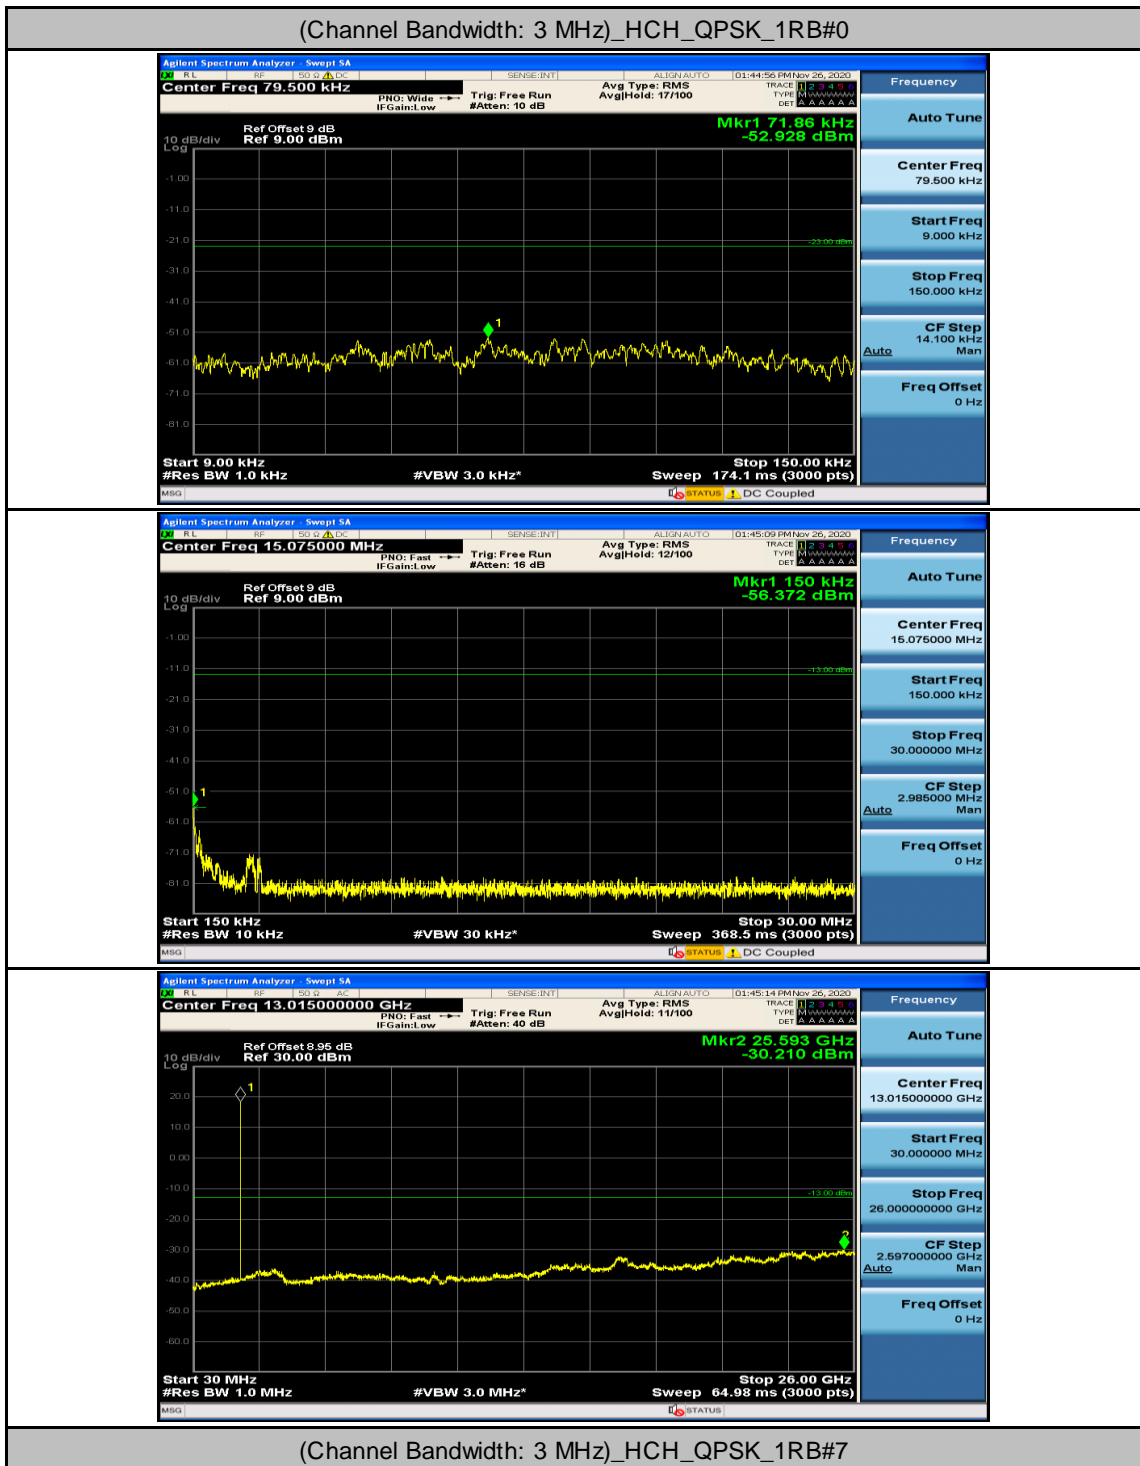

Channel Bandwidth: 3 MHz

Channel Bandwidth: 5 MHz