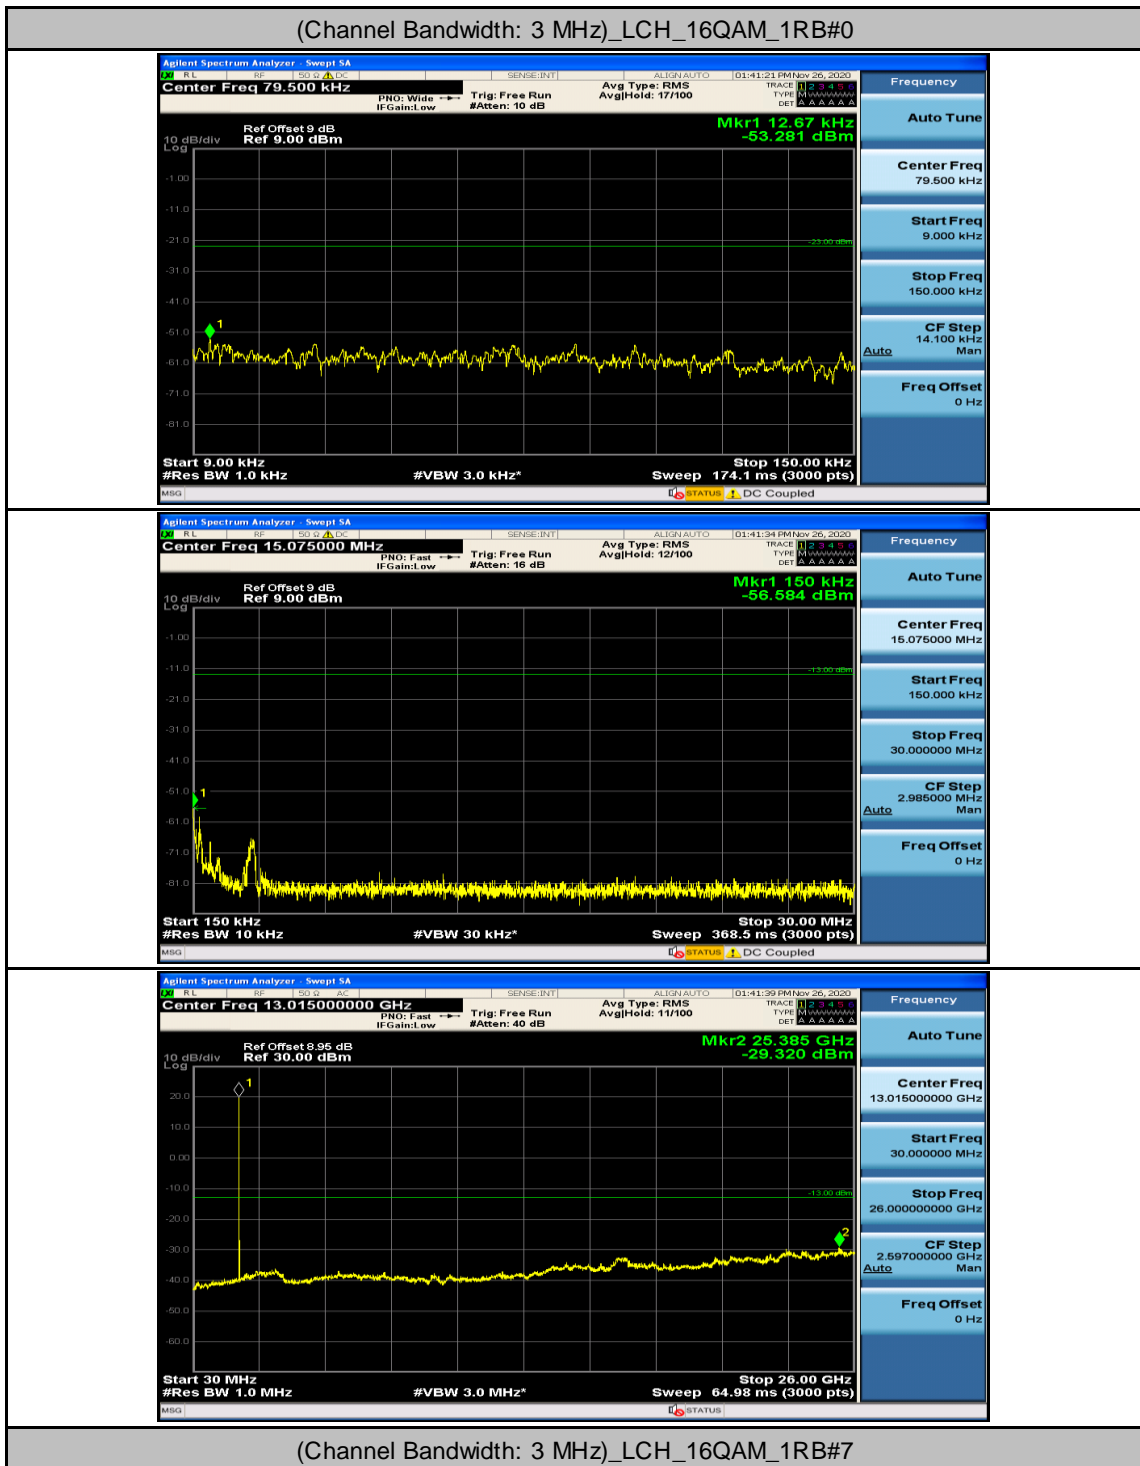

Channel Bandwidth: 3 MHz

Channel Bandwidth: 5 MHz