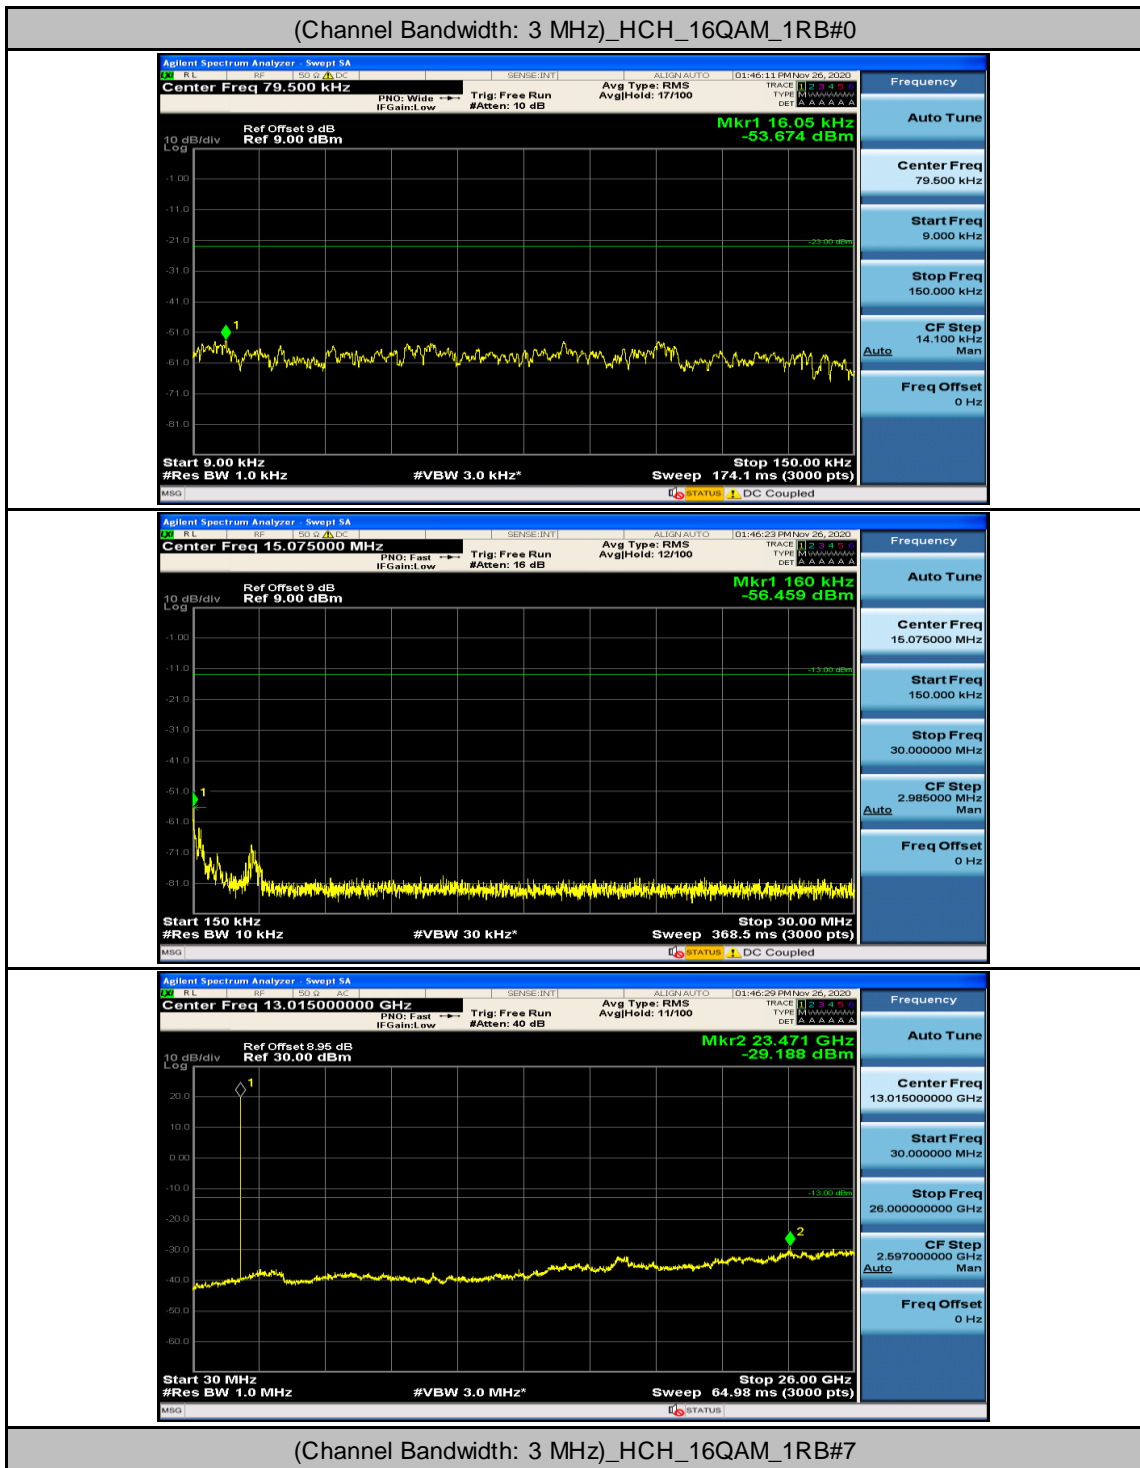

Channel Bandwidth: 3 MHz

Channel Bandwidth: 5 MHz