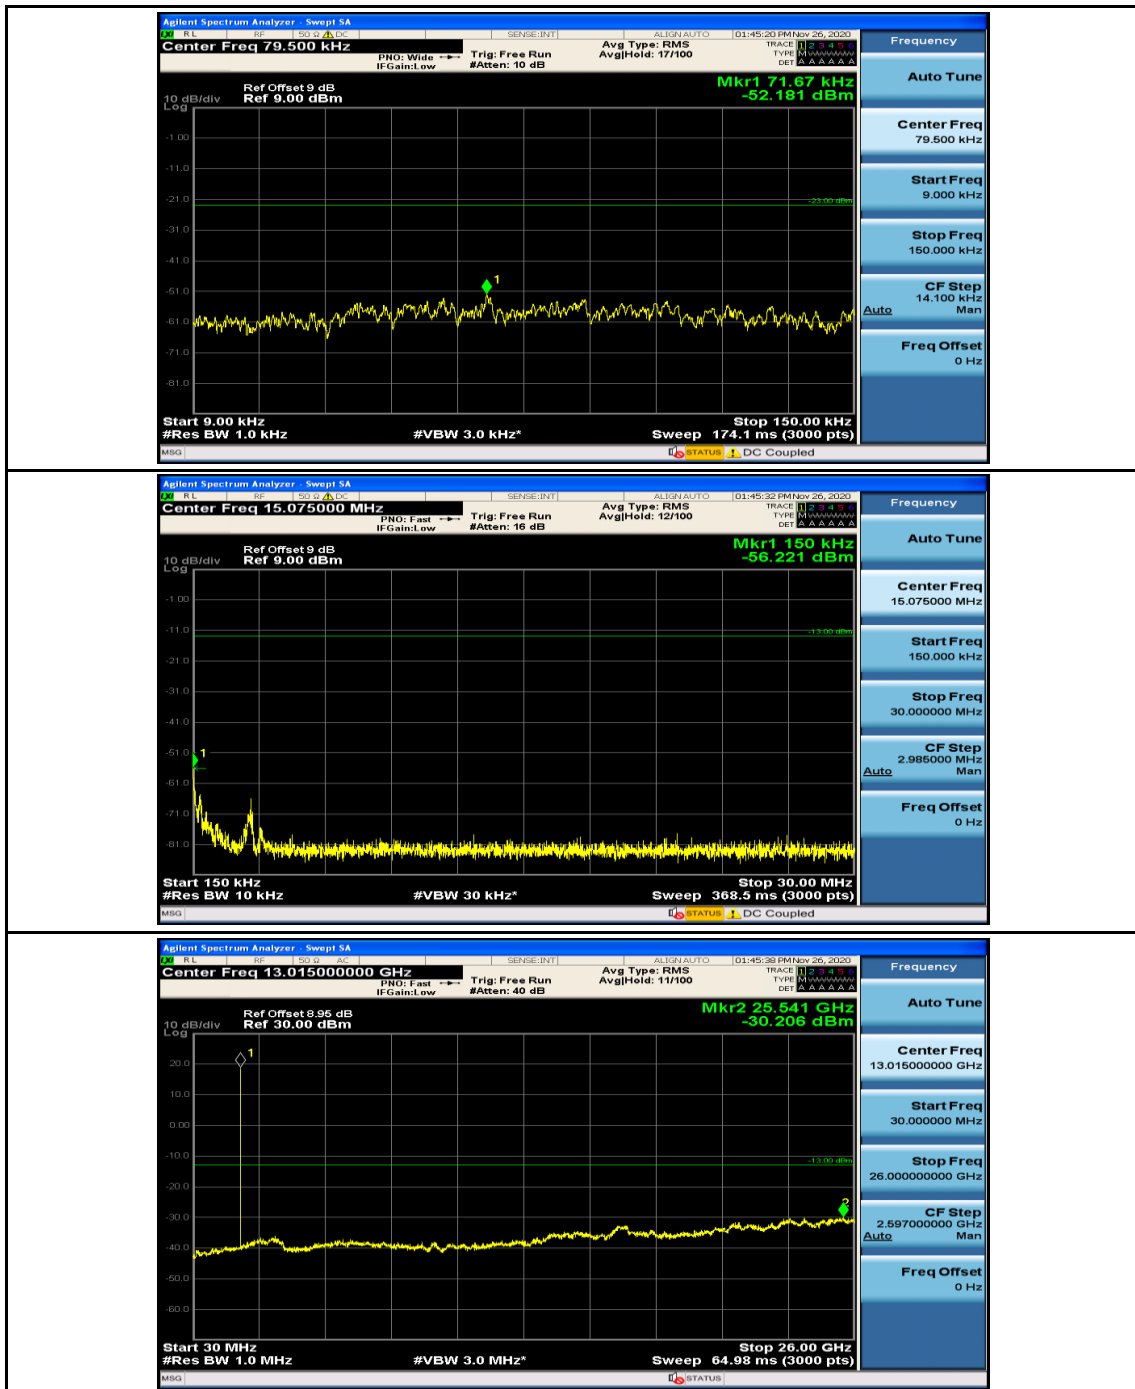

Channel Bandwidth: 3 MHz

Channel Bandwidth: 5 MHz