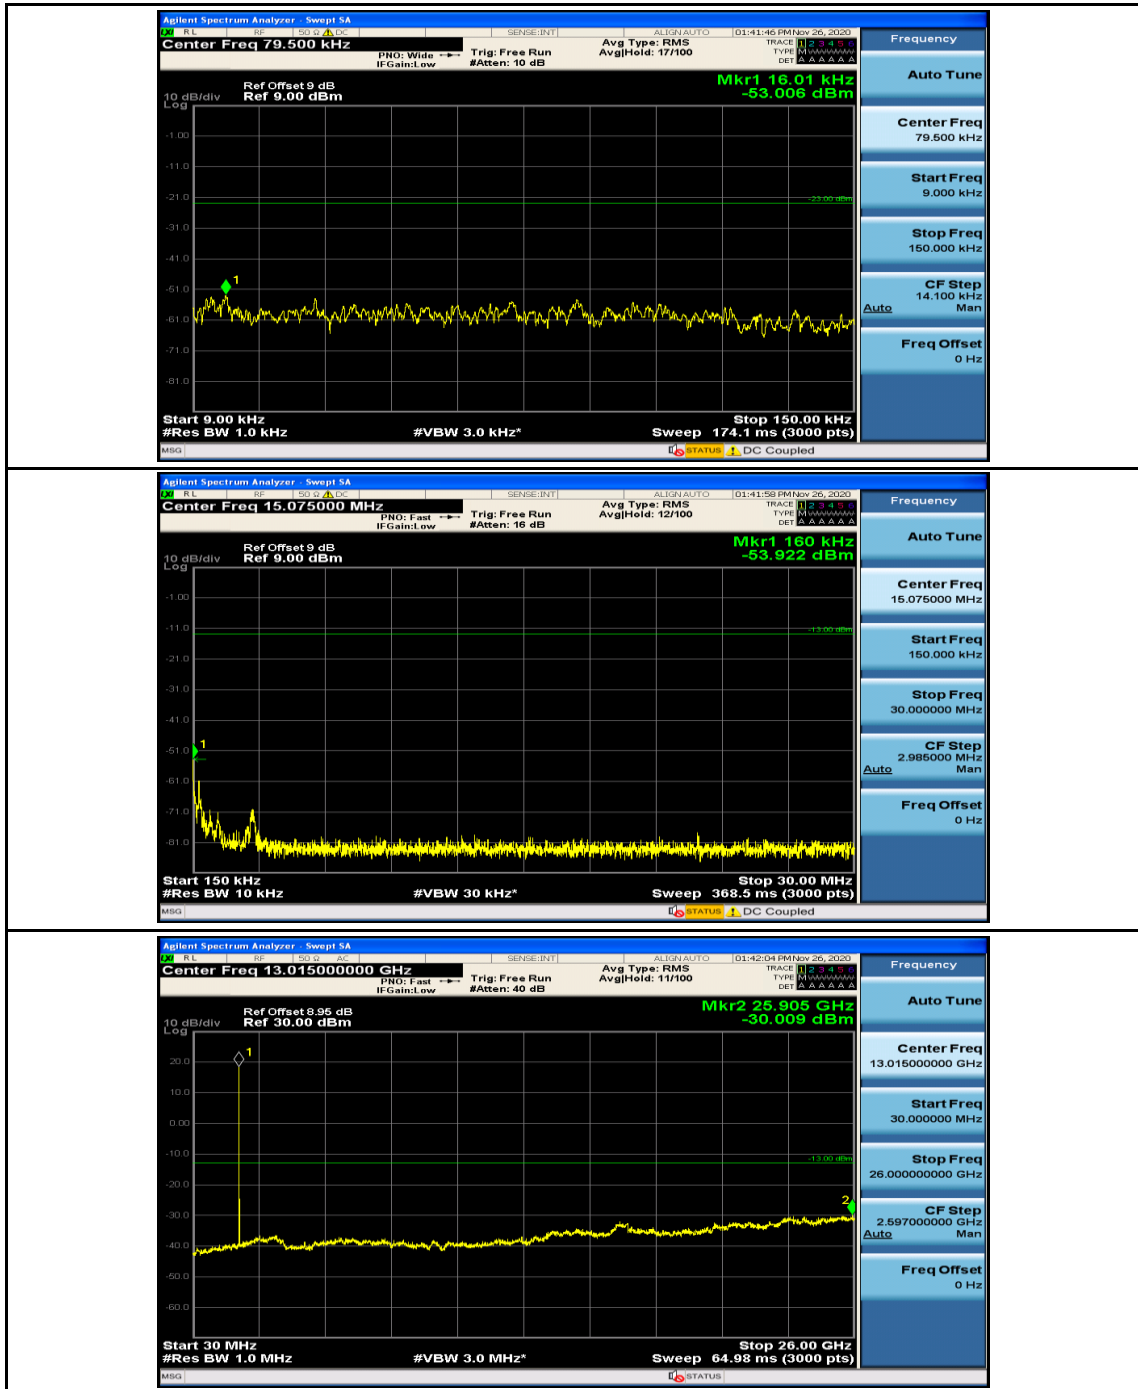

Channel Bandwidth: 3 MHz

Channel Bandwidth: 5 MHz