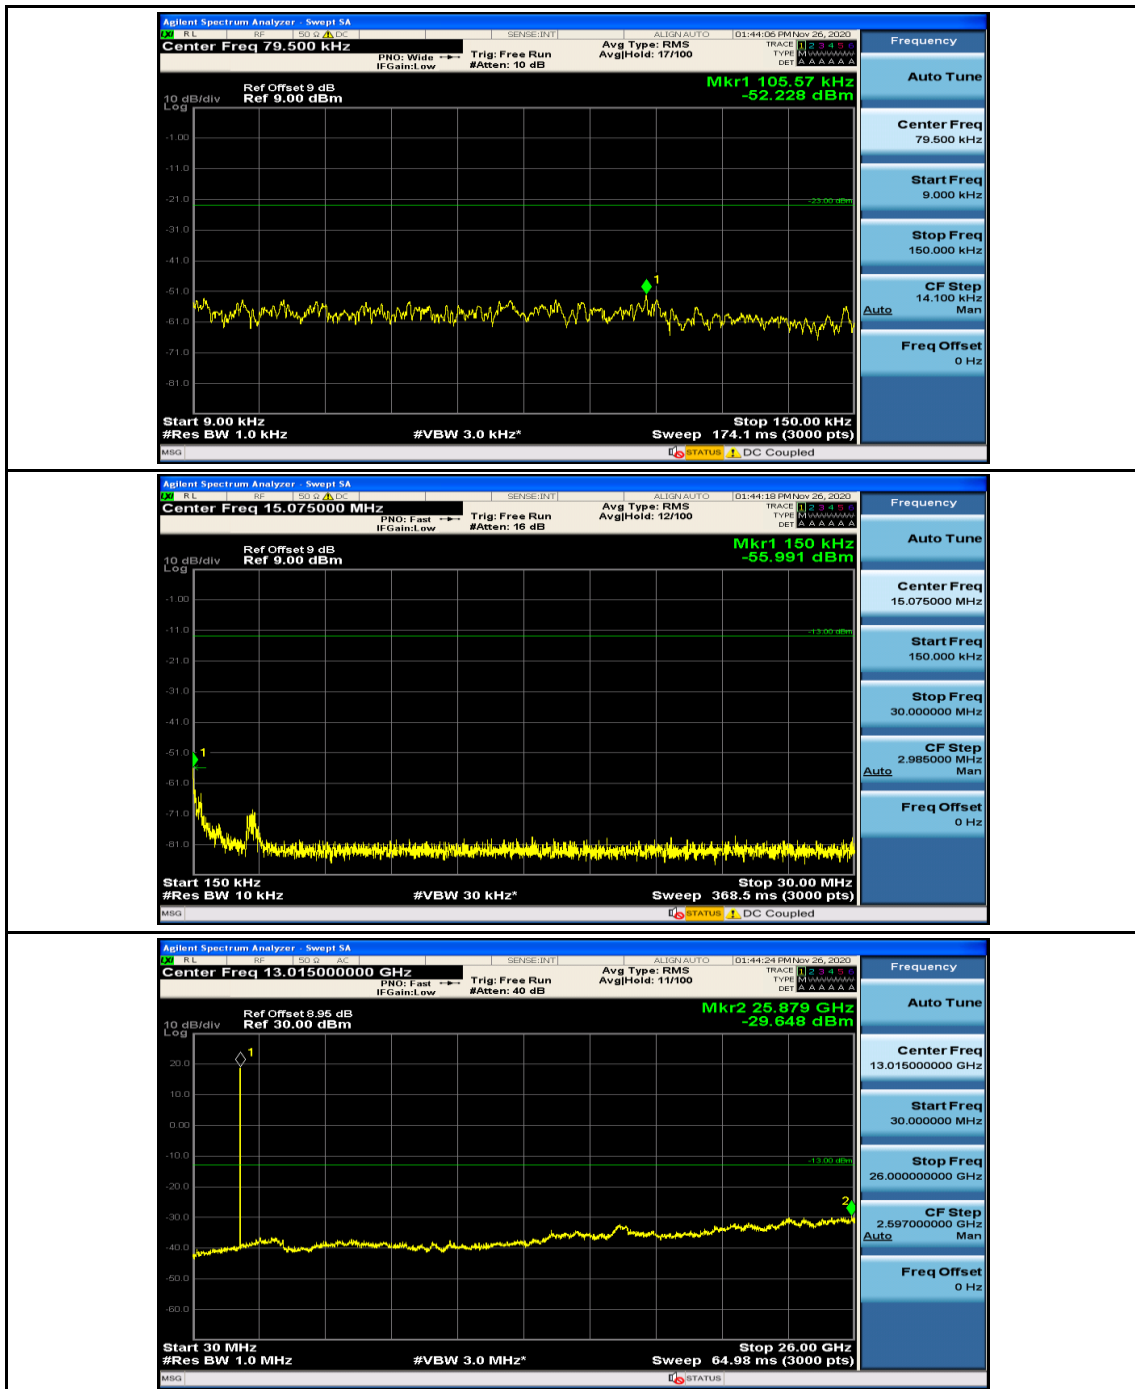

Channel Bandwidth: 3 MHz

Channel Bandwidth: 5 MHz