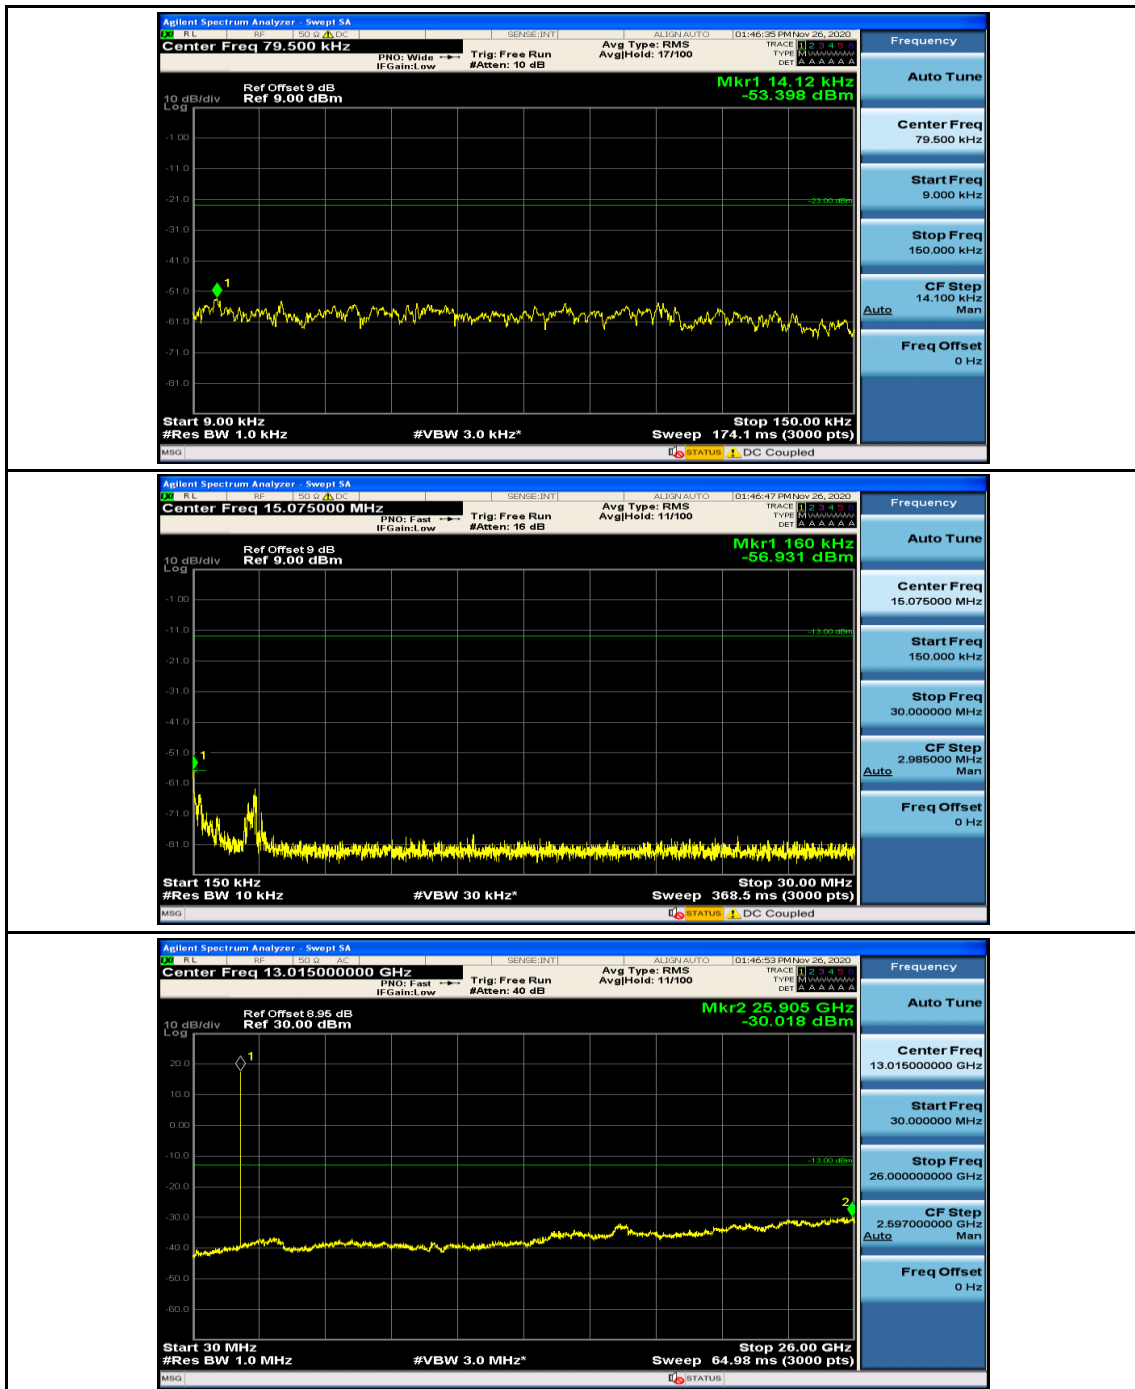

Channel Bandwidth: 3 MHz

Channel Bandwidth: 5 MHz