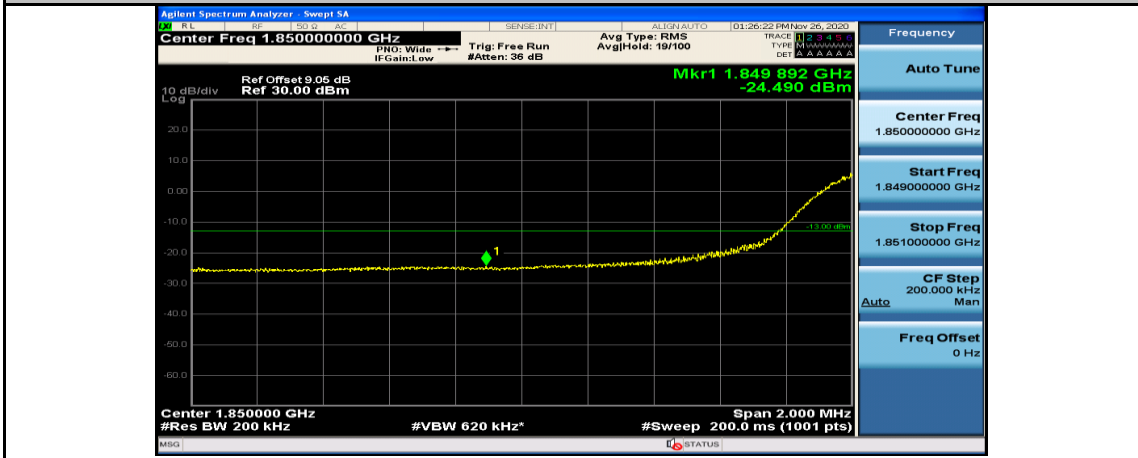

(Channel Bandwidth:20 MHz)_LCH_16QAM_50RB#0