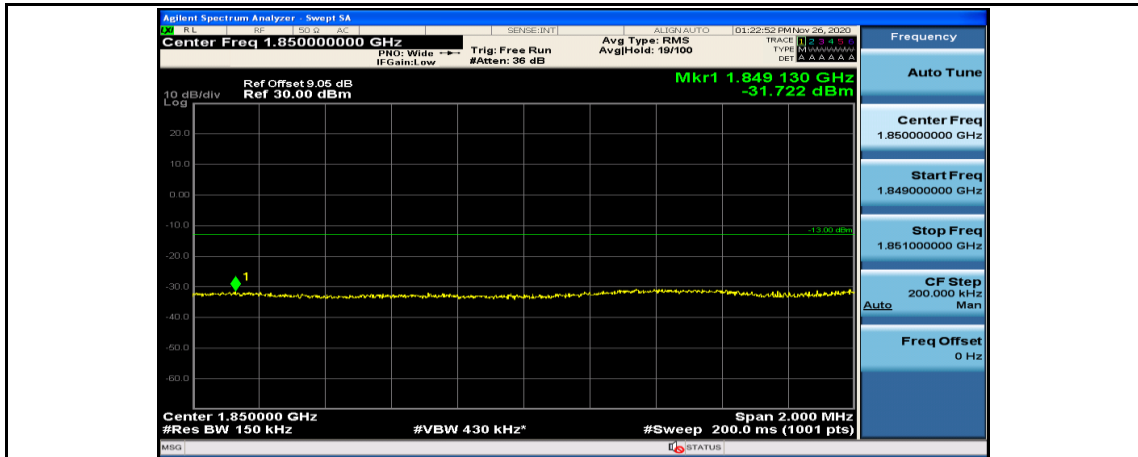

Channel Bandwidth: 10 MHz_LCH_16QAM_50RB#0

Channel Bandwidth: 15 MHz

(Channel Bandwidth:15 MHz)_LCH_QPSK_37RB#0

(Channel Bandwidth:15 MHz)_LCH_QPSK_37RB#18

(Channel Bandwidth:15 MHz)_LCH_QPSK_37RB#38

(Channel Bandwidth: 15 MHz)_LCH_QPSK_75RB#0