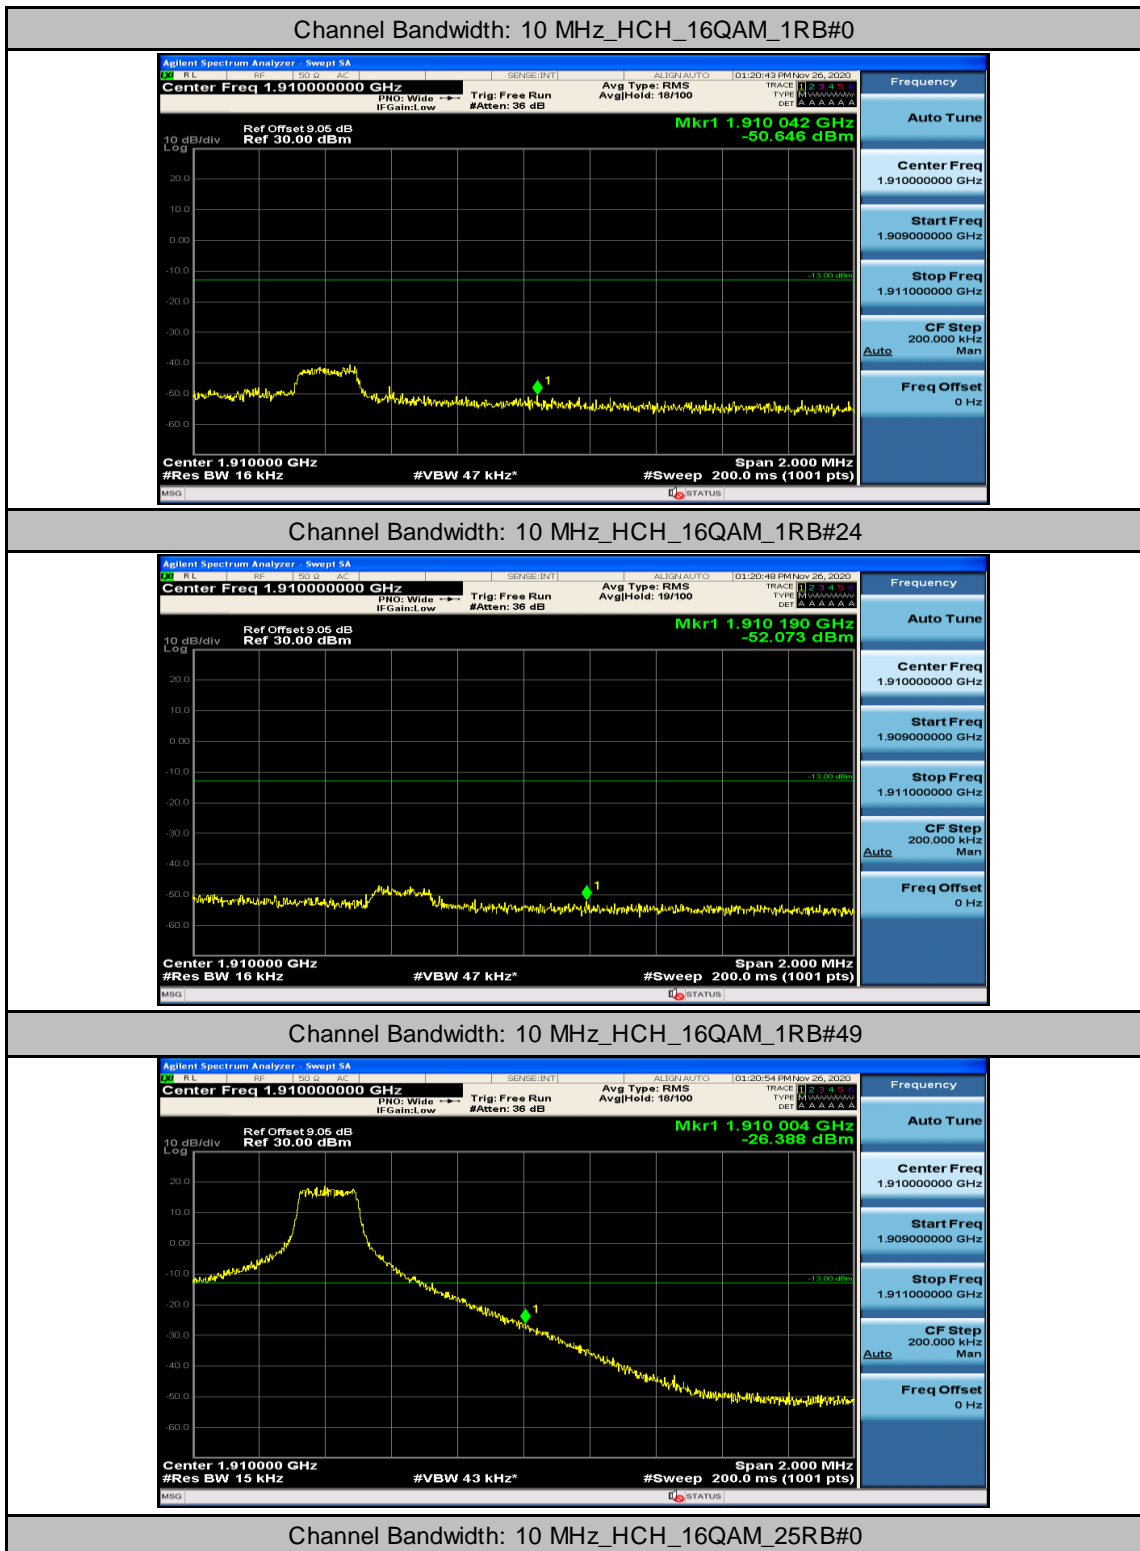

Channel Bandwidth: 10 MHz

Channel Bandwidth: 10 MHz_HCH_QPSK_1RB#0

Channel Bandwidth: 10 MHz_HCH_QPSK_1RB#24

Channel Bandwidth: 10 MHz_HCH_QPSK_1RB#49

Channel Bandwidth: 10 MHz_HCH_QPSK_50RB#0

Channel Bandwidth: 10 MHz_LCH_16QAM_1RB#0

Channel Bandwidth: 10 MHz_LCH_16QAM_1RB#24

Channel Bandwidth: 10 MHz_LCH_16QAM_1RB#49

Channel Bandwidth: 10 MHz_LCH_16QAM_25RB#0

Channel Bandwidth: 10 MHz_LCH_16QAM_25RB#12

Channel Bandwidth: 10 MHz_LCH_16QAM_25RB#25

Channel Bandwidth: 10 MHz_LCH_16QAM_50RB#0

Channel Bandwidth: 15 MHz

(Channel Bandwidth:15 MHz)_LCH_QPSK_37RB#0

(Channel Bandwidth:15 MHz)_LCH_QPSK_37RB#18

(Channel Bandwidth:15 MHz)_LCH_QPSK_37RB#38

(Channel Bandwidth: 15 MHz)_LCH_QPSK_75RB#0

(Channel Bandwidth: 15 MHz)_HCH_QPSK_1RB#0

(Channel Bandwidth: 15 MHz)_HCH_QPSK_1RB#37

(Channel Bandwidth: 15 MHz)_HCH_QPSK_1RB#74

(Channel Bandwidth: 15 MHz)_HCH_QPSK_37RB#0

(Channel Bandwidth: 15 MHz)_HCH_QPSK_37RB#18