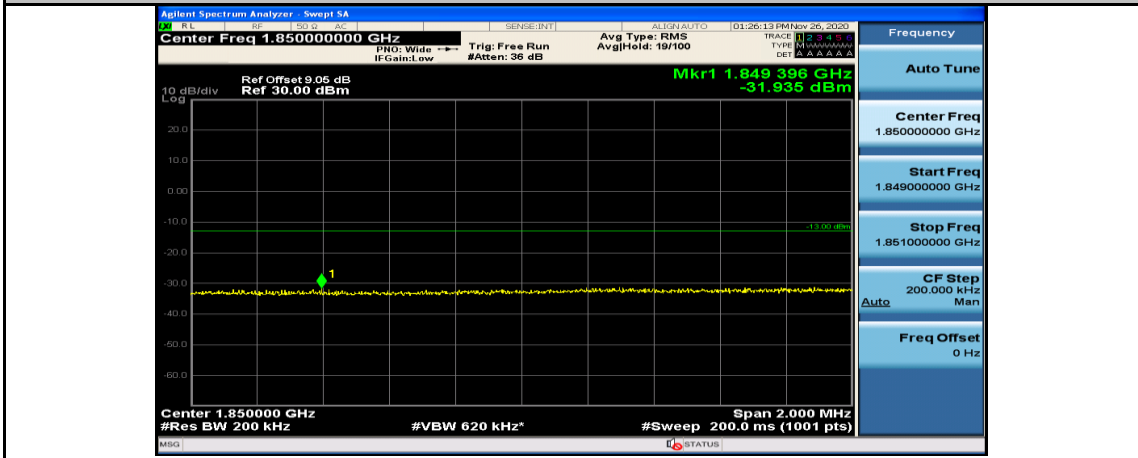

Channel Bandwidth: 20 MHz

(Channel Bandwidth:20 MHz)_LCH_QPSK_1RB#49

(Channel Bandwidth:20 MHz)_LCH_QPSK_1RB#99

(Channel Bandwidth:20 MHz)_LCH_QPSK_50RB#0

(Channel Bandwidth:20 MHz)_LCH_QPSK_50RB#25

(Channel Bandwidth:20 MHz)_LCH_QPSK_50RB#50