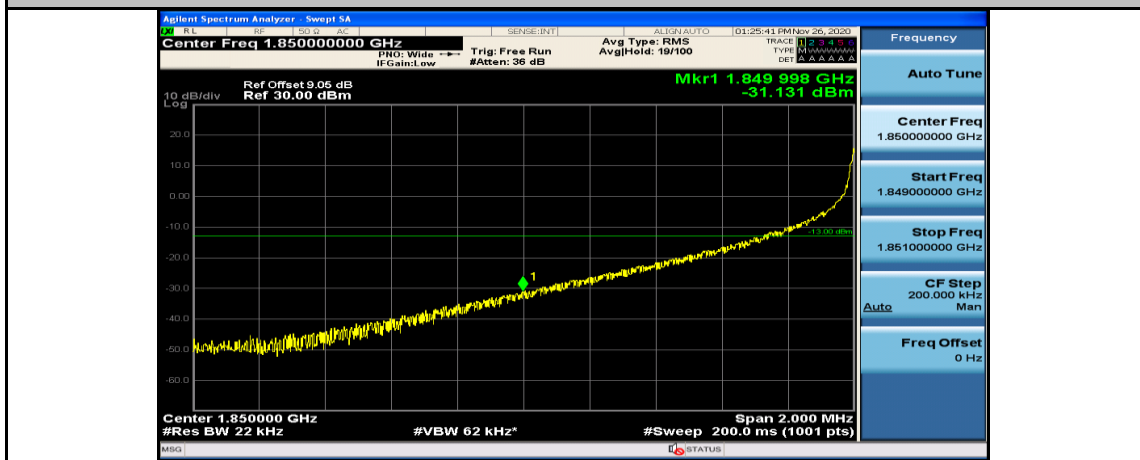

(Channel Bandwidth:20 MHz)_LCH_QPSK_100RB#0

(Channel Bandwidth:20 MHz)_HCH_QPSK_50RB#25

(Channel Bandwidth:20 MHz)_HCH_QPSK_50RB#50

(Channel Bandwidth:20 MHz)_HCH_QPSK_100RB#0

(Channel Bandwidth:20 MHz)_LCH_16QAM_1RB#0