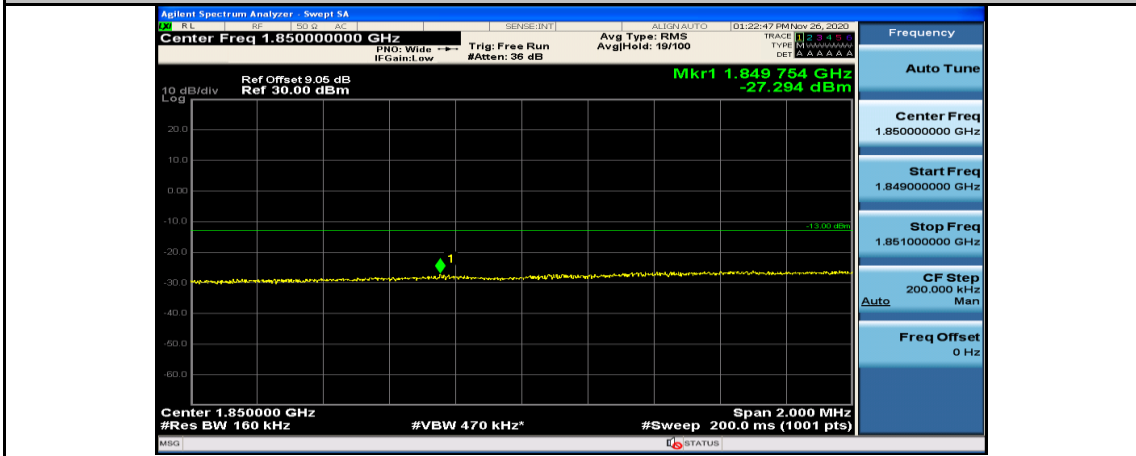

Channel Bandwidth: 10 MHz_LCH_16QAM_50RB#0

Channel Bandwidth: 15 MHz

(Channel Bandwidth:15 MHz)_LCH_QPSK_37RB#0

(Channel Bandwidth:15 MHz)_LCH_QPSK_37RB#18

(Channel Bandwidth:15 MHz)_LCH_QPSK_37RB#38

(Channel Bandwidth: 15 MHz)_LCH_QPSK_75RB#0