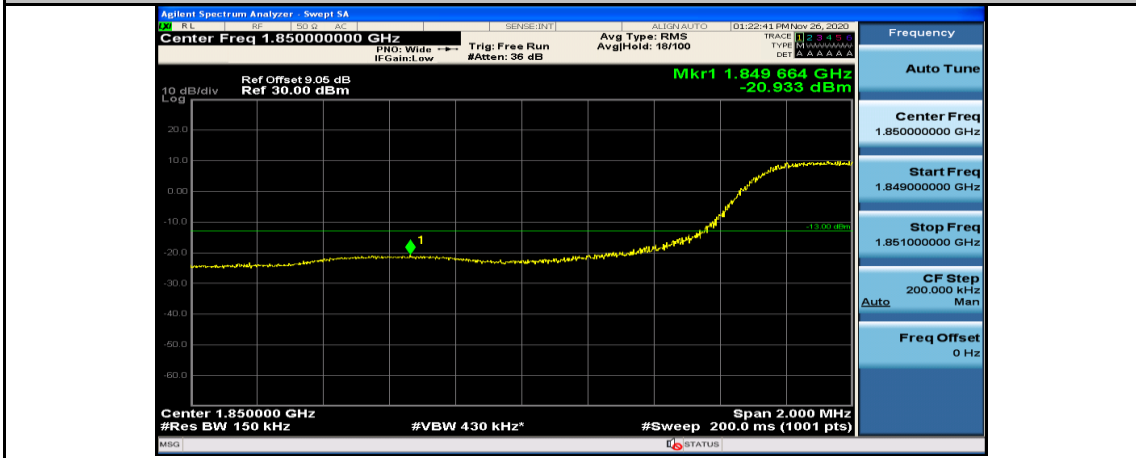

Channel Bandwidth: 10 MHz_LCH_16QAM_50RB#0

Channel Bandwidth: 15 MHz

(Channel Bandwidth:15 MHz)_LCH_QPSK_37RB#0

(Channel Bandwidth:15 MHz)_LCH_QPSK_37RB#18

(Channel Bandwidth:15 MHz)_LCH_QPSK_37RB#38

(Channel Bandwidth: 15 MHz)_LCH_QPSK_75RB#0