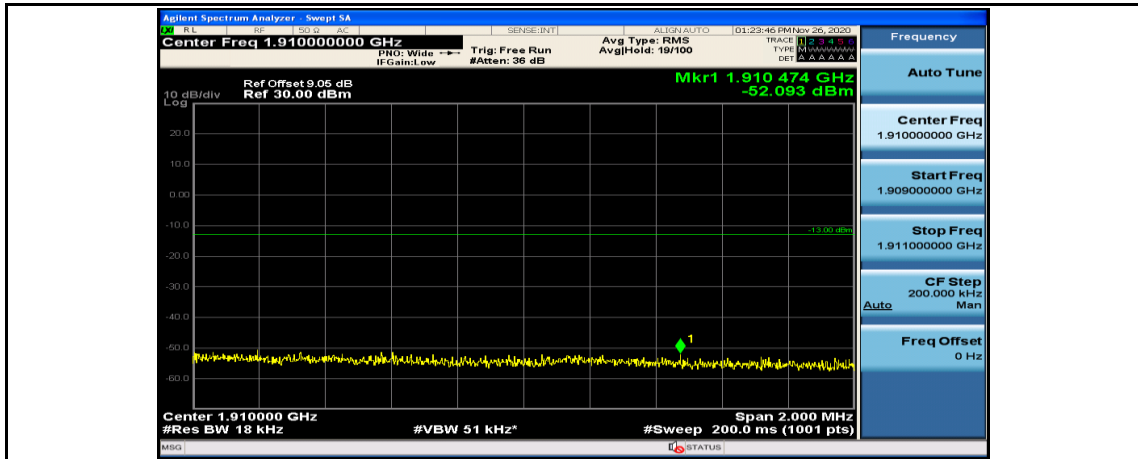

(Channel Bandwidth: 15 MHz)_HCH_QPSK_1RB#37