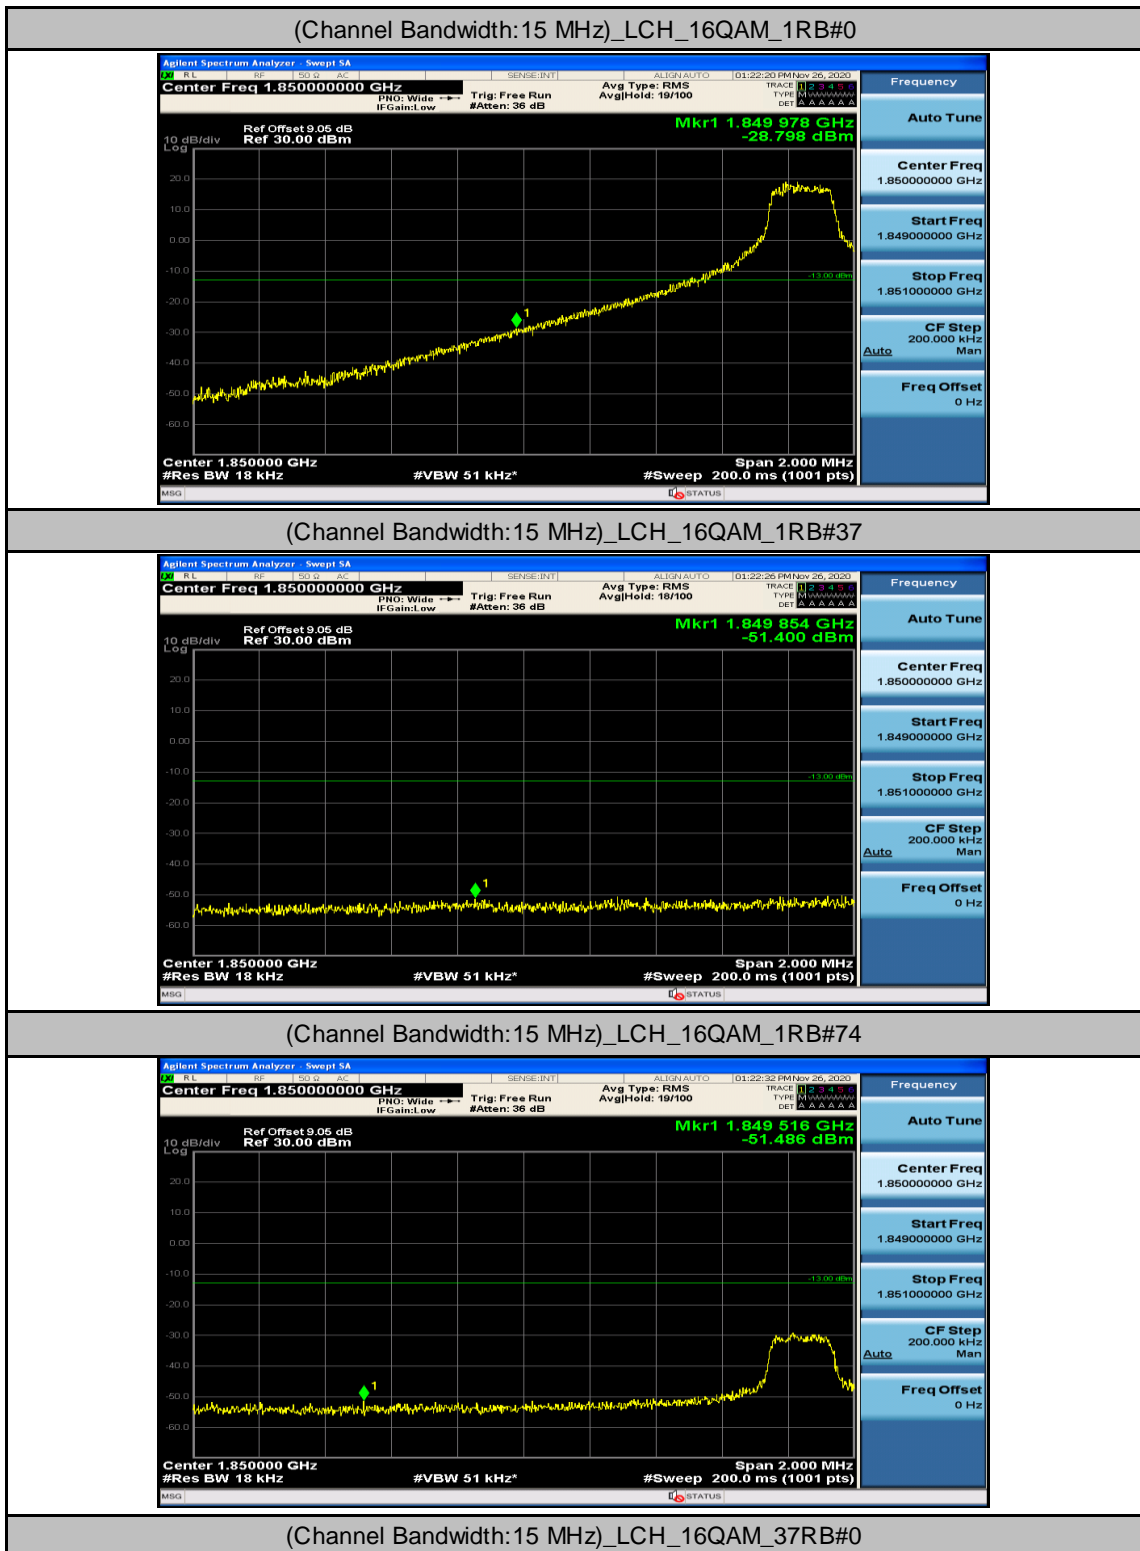

Channel Bandwidth: 10 MHz_LCH_16QAM_50RB#0

Channel Bandwidth: 15 MHz

(Channel Bandwidth:15 MHz)_LCH_QPSK_37RB#0

(Channel Bandwidth:15 MHz)_LCH_QPSK_37RB#18

(Channel Bandwidth:15 MHz)_LCH_QPSK_37RB#38

(Channel Bandwidth: 15 MHz)_LCH_QPSK_75RB#0

(Channel Bandwidth: 15 MHz)_HCH_QPSK_1RB#0

(Channel Bandwidth: 15 MHz)_HCH_QPSK_1RB#37

(Channel Bandwidth: 15 MHz)_HCH_QPSK_1RB#74

(Channel Bandwidth: 15 MHz)_HCH_QPSK_37RB#0

(Channel Bandwidth: 15 MHz)_HCH_QPSK_37RB#18

(Channel Bandwidth:15 MHz)_LCH_16QAM_37RB#18

(Channel Bandwidth:15 MHz)_LCH_16QAM_37RB#38

(Channel Bandwidth:15 MHz)_LCH_16QAM_75RB#0

(Channel Bandwidth: 15 MHz)_HCH_16QAM_1RB#0

(Channel Bandwidth: 15 MHz)_HCH_16QAM_1RB#37