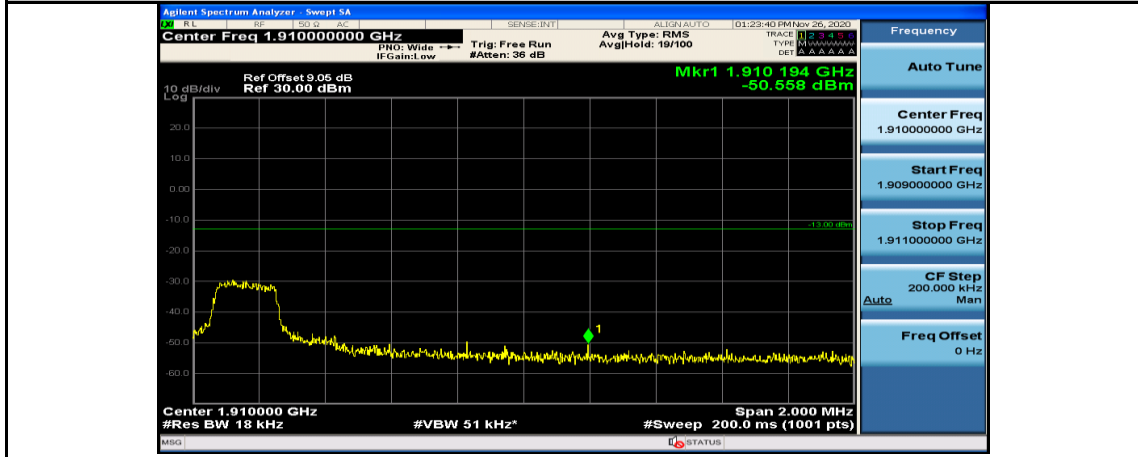

(Channel Bandwidth: 15 MHz)_HCH_QPSK_1RB#0