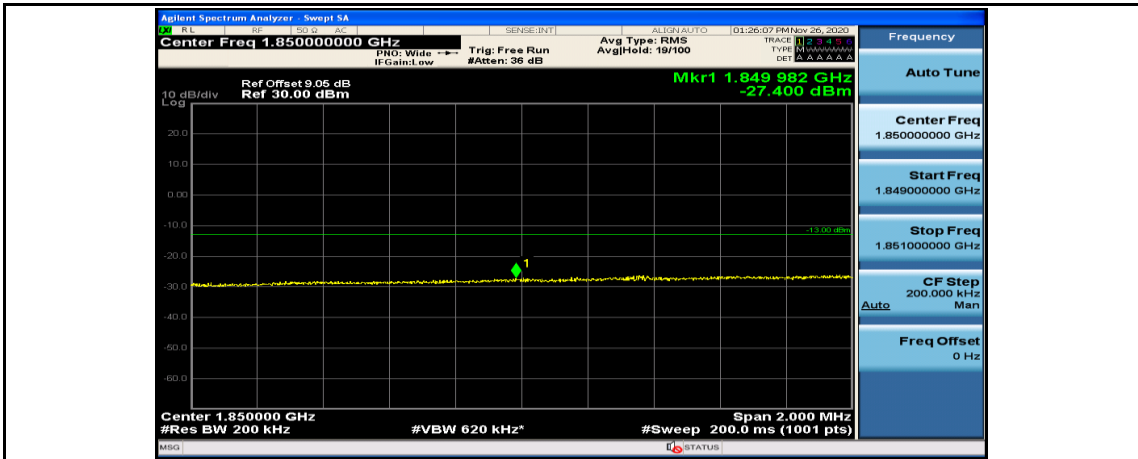

Channel Bandwidth: 20 MHz

(Channel Bandwidth:20 MHz)_LCH_QPSK_1RB#49

(Channel Bandwidth:20 MHz)_LCH_QPSK_1RB#99

(Channel Bandwidth:20 MHz)_LCH_QPSK_50RB#0

(Channel Bandwidth:20 MHz)_LCH_QPSK_50RB#25

(Channel Bandwidth:20 MHz)_LCH_QPSK_50RB#50