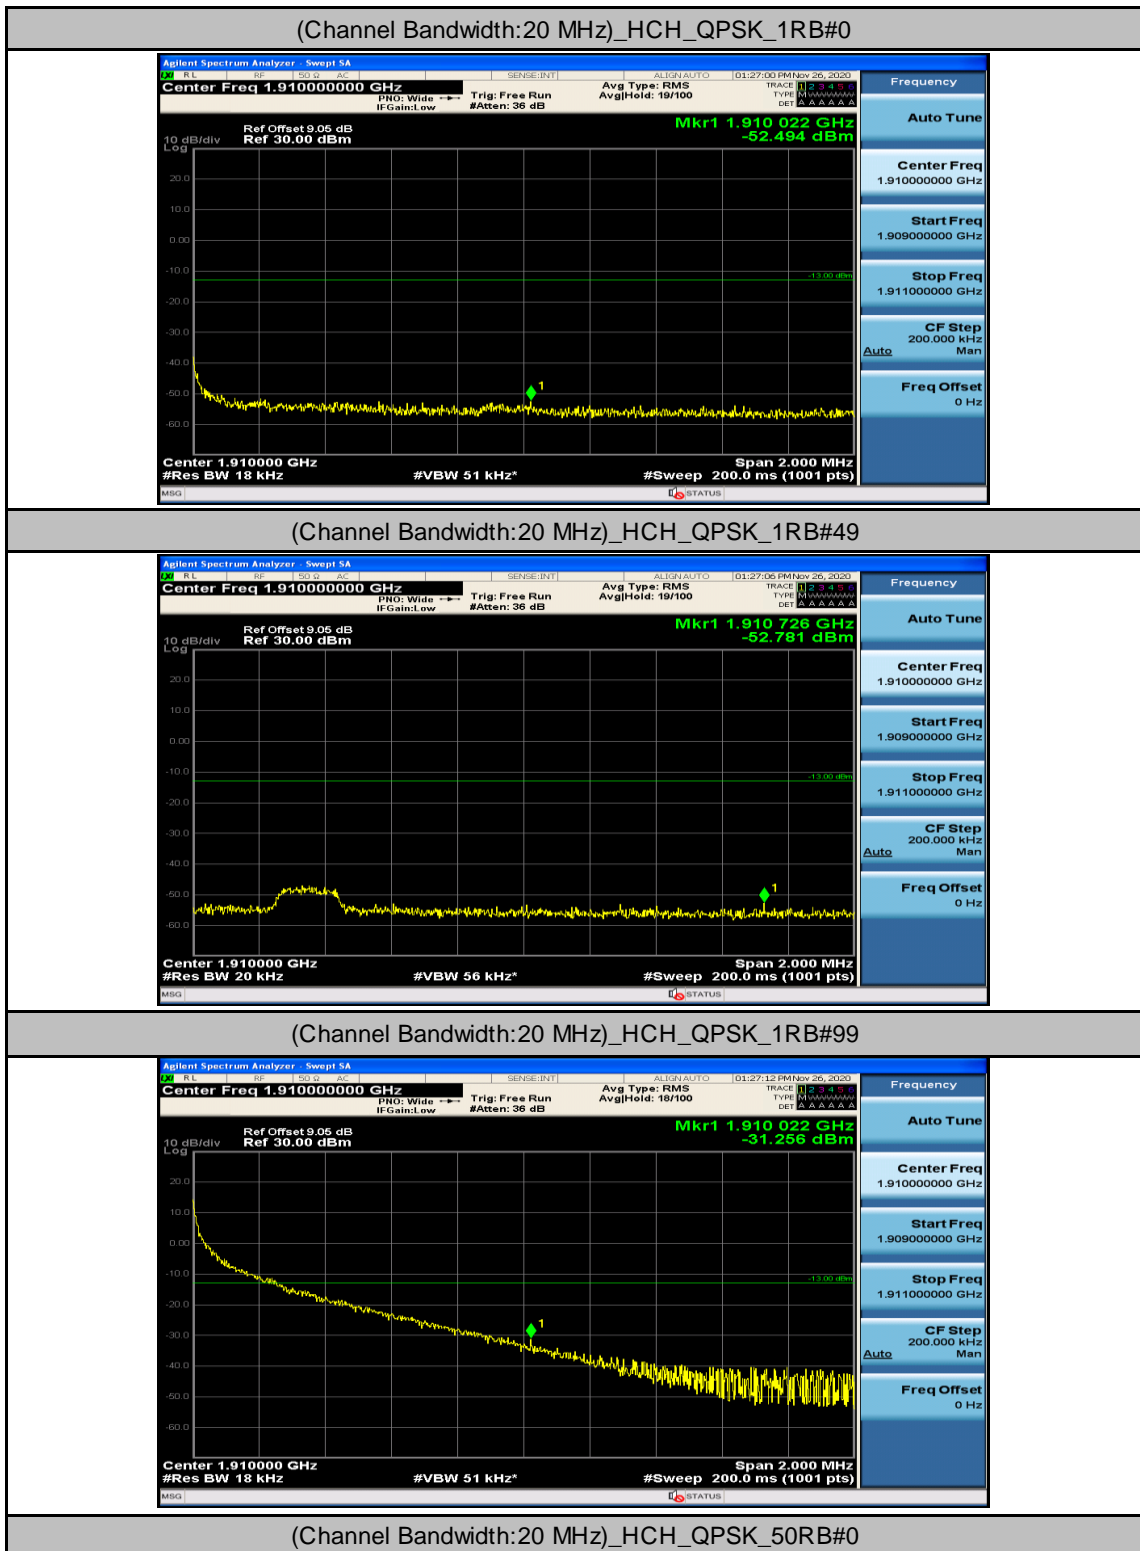

Channel Bandwidth: 20 MHz

(Channel Bandwidth:20 MHz)_LCH_QPSK_1RB#49

(Channel Bandwidth:20 MHz)_LCH_QPSK_1RB#99

(Channel Bandwidth:20 MHz)_LCH_QPSK_50RB#0

(Channel Bandwidth:20 MHz)_LCH_QPSK_50RB#25

(Channel Bandwidth:20 MHz)_LCH_QPSK_50RB#50

(Channel Bandwidth:20 MHz)_LCH_QPSK_100RB#0

(Channel Bandwidth:20 MHz)_HCH_QPSK_50RB#25

(Channel Bandwidth:20 MHz)_HCH_QPSK_50RB#50

(Channel Bandwidth:20 MHz)_HCH_QPSK_100RB#0

(Channel Bandwidth:20 MHz)_LCH_16QAM_1RB#0