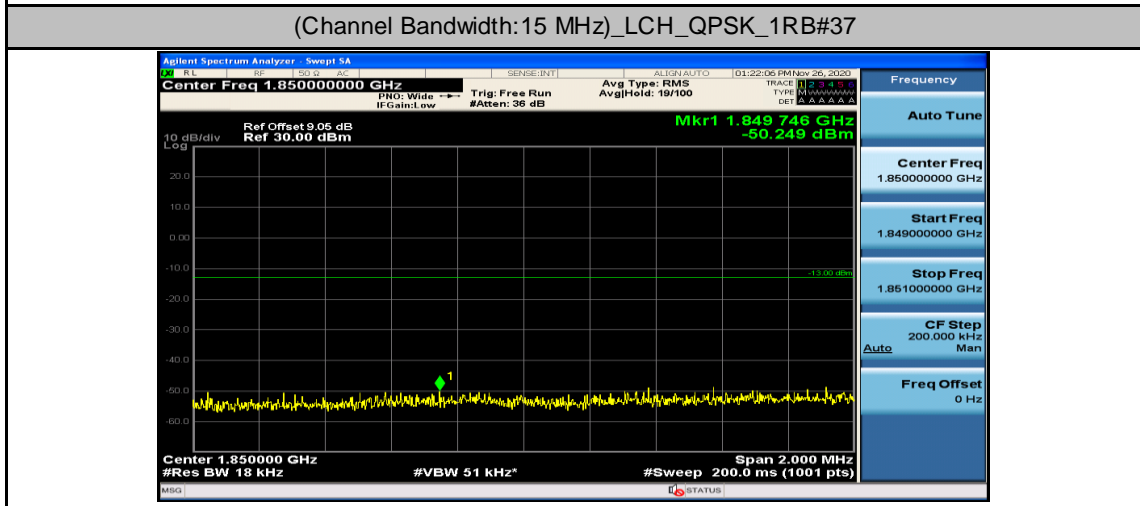

Channel Bandwidth: 10 MHz_LCH_16QAM_50RB#0

Channel Bandwidth: 15 MHz

(Channel Bandwidth:15 MHz)_LCH_QPSK_37RB#0

(Channel Bandwidth:15 MHz)_LCH_QPSK_37RB#18

(Channel Bandwidth:15 MHz)_LCH_QPSK_37RB#38

(Channel Bandwidth: 15 MHz)_LCH_QPSK_75RB#0