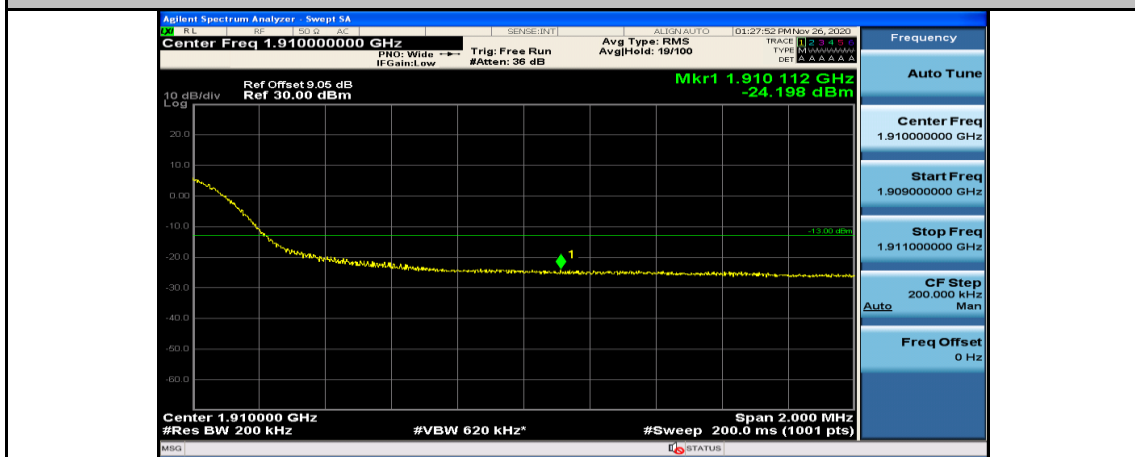

(Channel Bandwidth:20 MHz)_LCH_QPSK_100RB#0

(Channel Bandwidth:20 MHz)_HCH_QPSK_50RB#25

(Channel Bandwidth:20 MHz)_HCH_QPSK_50RB#50

(Channel Bandwidth:20 MHz)_HCH_QPSK_100RB#0

(Channel Bandwidth:20 MHz)_LCH_16QAM_1RB#0