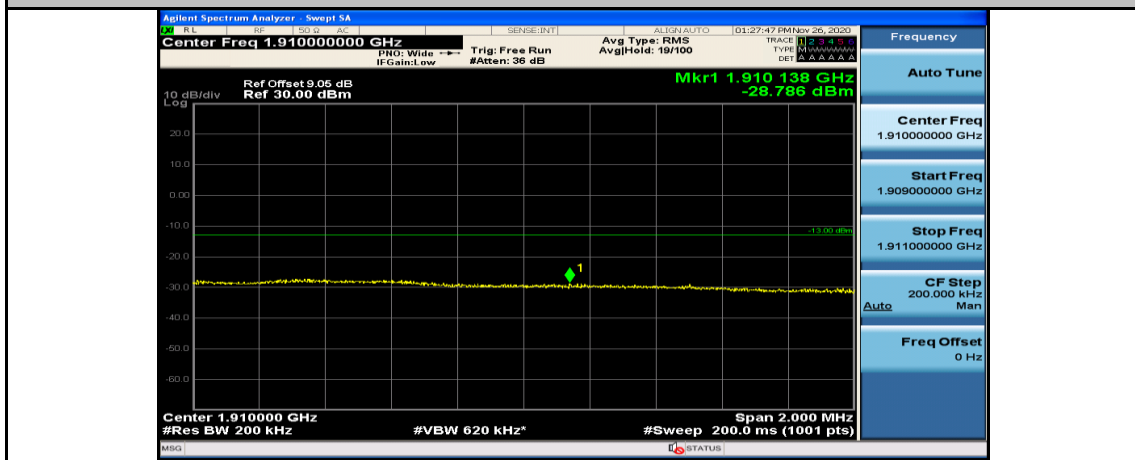

(Channel Bandwidth:20 MHz)_HCH_QPSK_50RB#25