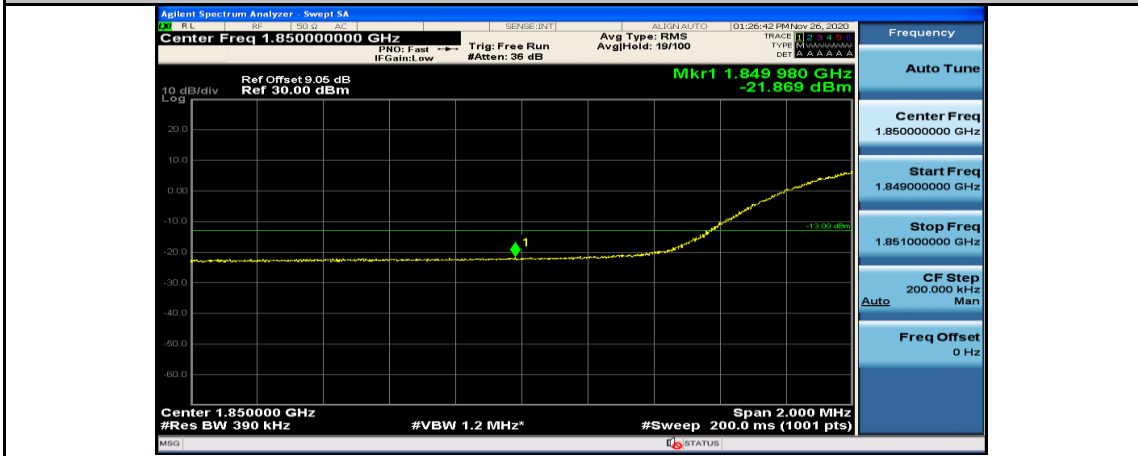

(Channel Bandwidth:20 MHz)_LCH_QPSK_100RB#0