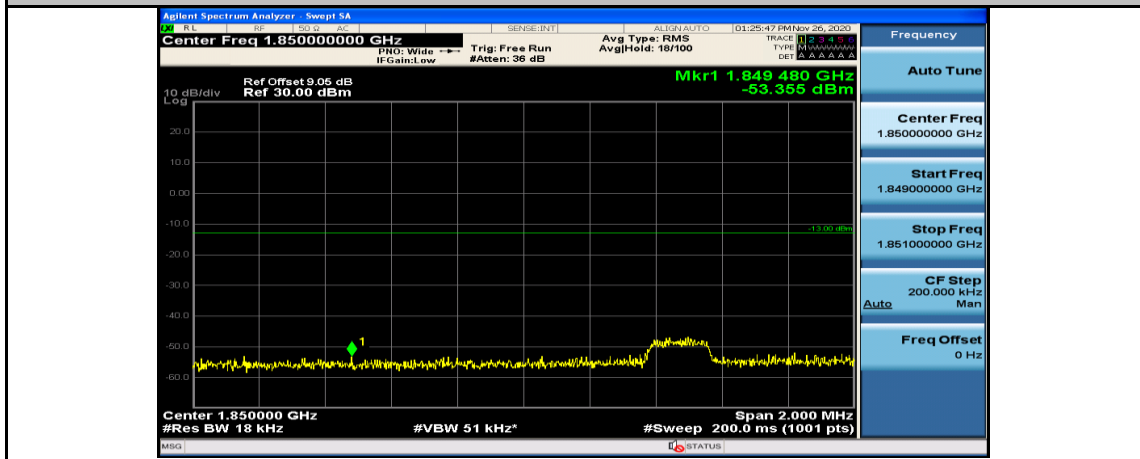

(Channel Bandwidth:20 MHz)_LCH_16QAM_1RB#49