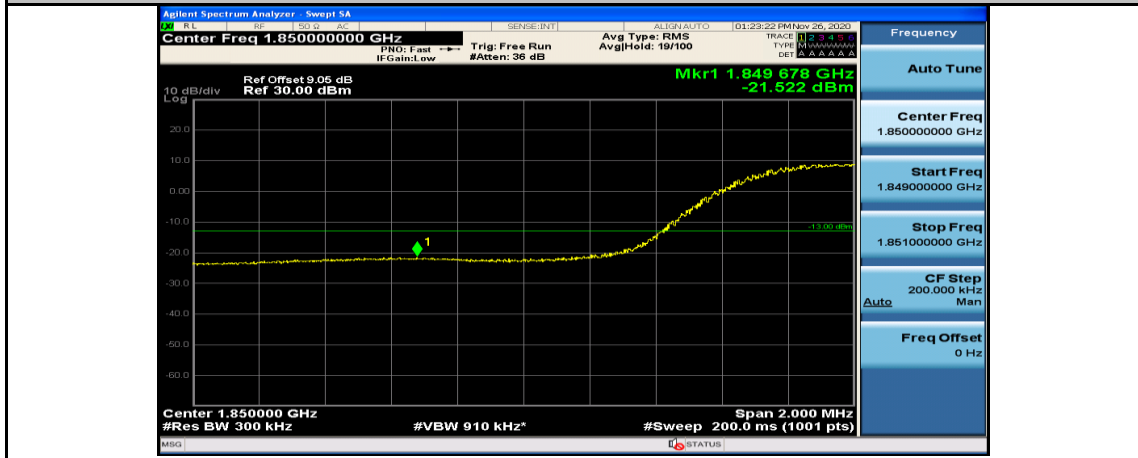

Channel Bandwidth: 10 MHz_LCH_16QAM_50RB#0

Channel Bandwidth: 15 MHz

(Channel Bandwidth:15 MHz)_LCH_QPSK_37RB#0

(Channel Bandwidth:15 MHz)_LCH_QPSK_37RB#18

(Channel Bandwidth:15 MHz)_LCH_QPSK_37RB#38

(Channel Bandwidth: 15 MHz)_LCH_QPSK_75RB#0