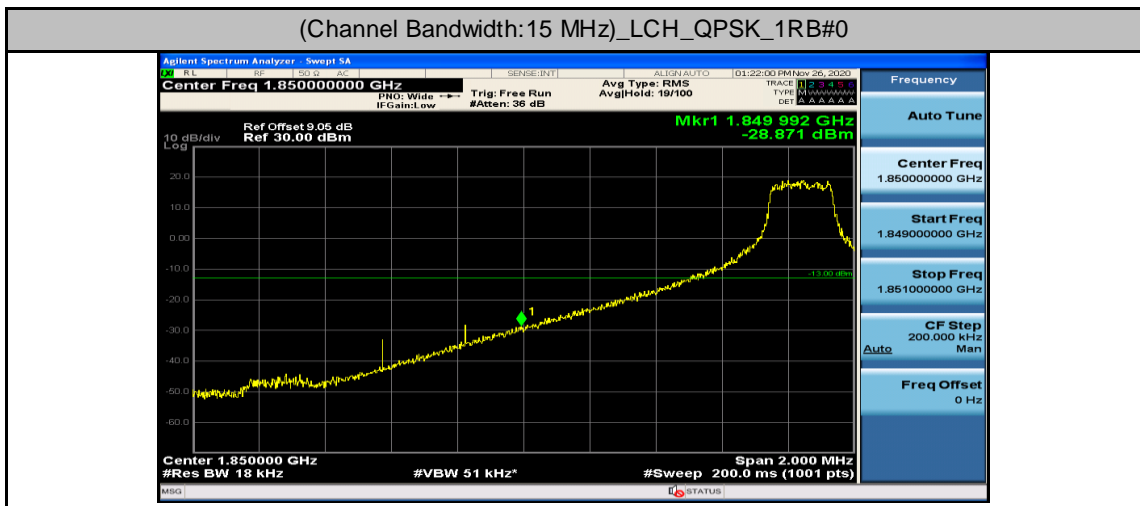

Channel Bandwidth: 10 MHz_LCH_16QAM_50RB#0

Channel Bandwidth: 15 MHz

(Channel Bandwidth:15 MHz)_LCH_QPSK_37RB#0

(Channel Bandwidth:15 MHz)_LCH_QPSK_37RB#18

(Channel Bandwidth:15 MHz)_LCH_QPSK_37RB#38

(Channel Bandwidth: 15 MHz)_LCH_QPSK_75RB#0