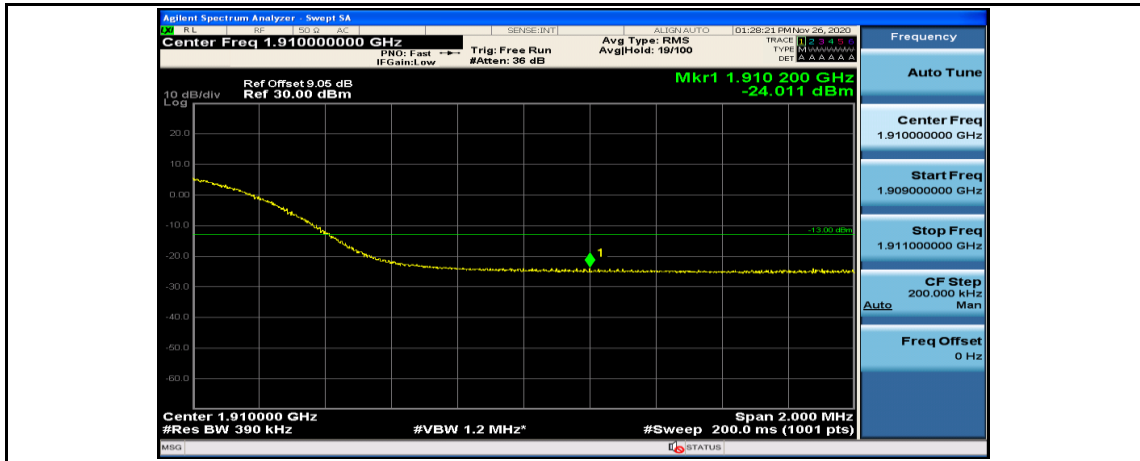

(Channel Bandwidth:20 MHz)_LCH_QPSK_100RB#0

(Channel Bandwidth:20 MHz)_HCH_QPSK_50RB#25

(Channel Bandwidth:20 MHz)_HCH_QPSK_50RB#50

(Channel Bandwidth:20 MHz)_HCH_QPSK_100RB#0

(Channel Bandwidth:20 MHz)_LCH_16QAM_1RB#0