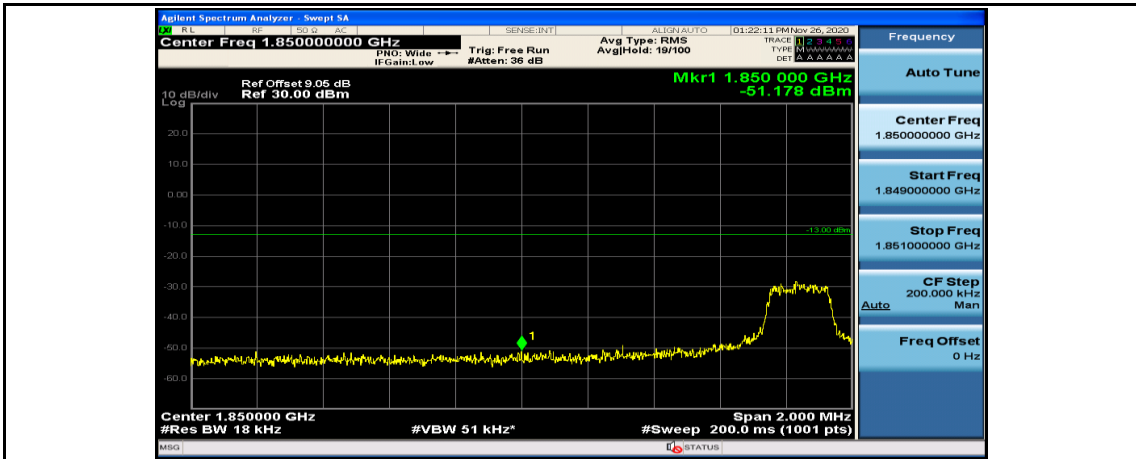

Channel Bandwidth: 10 MHz_LCH_16QAM_50RB#0

Channel Bandwidth: 15 MHz

(Channel Bandwidth:15 MHz)_LCH_QPSK_37RB#0

(Channel Bandwidth:15 MHz)_LCH_QPSK_37RB#18

(Channel Bandwidth:15 MHz)_LCH_QPSK_37RB#38

(Channel Bandwidth: 15 MHz)_LCH_QPSK_75RB#0