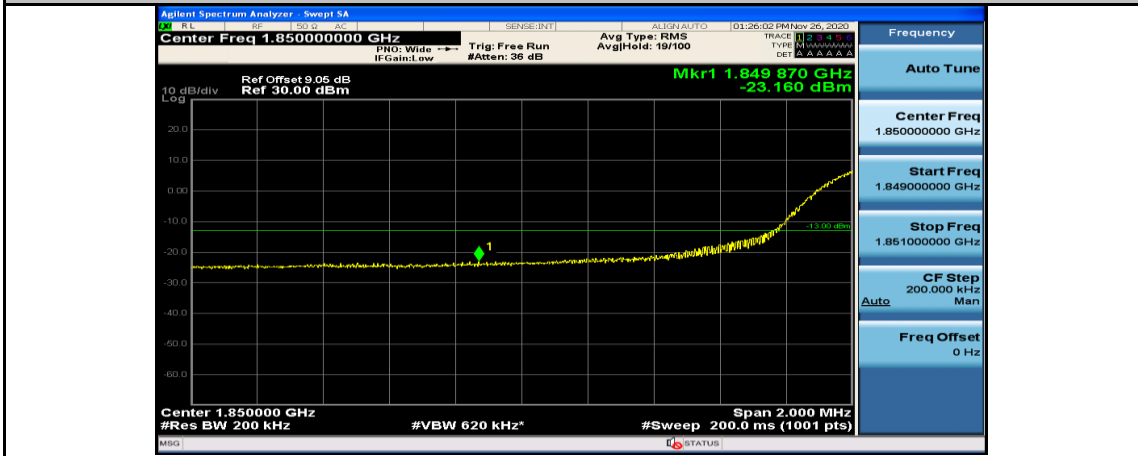

Channel Bandwidth: 20 MHz

(Channel Bandwidth:20 MHz)_LCH_QPSK_1RB#49

(Channel Bandwidth:20 MHz)_LCH_QPSK_1RB#99

(Channel Bandwidth:20 MHz)_LCH_QPSK_50RB#0

(Channel Bandwidth:20 MHz)_LCH_QPSK_50RB#25

(Channel Bandwidth:20 MHz)_LCH_QPSK_50RB#50