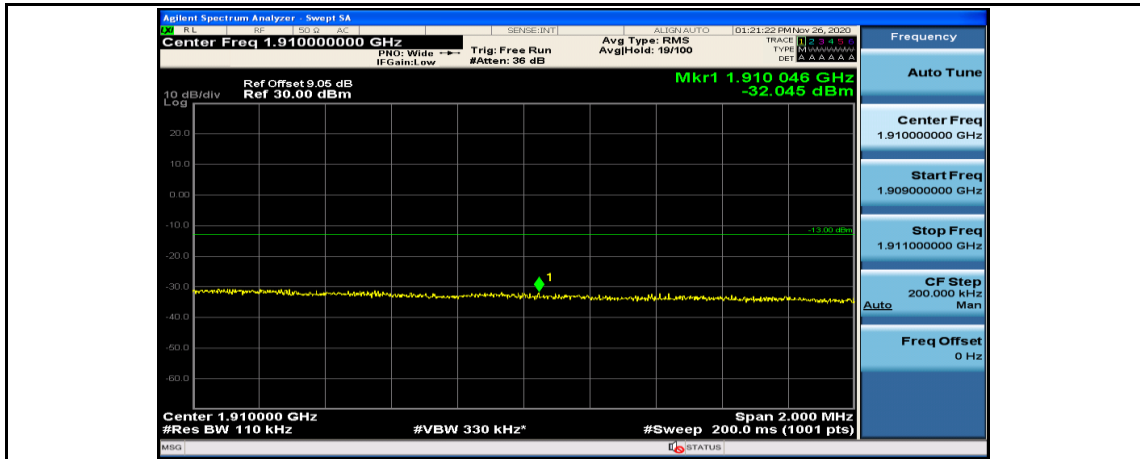

Channel Bandwidth: 10 MHz_LCH_16QAM_1RB#24

Channel Bandwidth: 10 MHz_LCH_16QAM_1RB#49

Channel Bandwidth: 10 MHz_LCH_16QAM_25RB#0

Channel Bandwidth: 10 MHz_LCH_16QAM_25RB#12

Channel Bandwidth: 10 MHz_LCH_16QAM_25RB#25

Channel Bandwidth: 10 MHz_LCH_16QAM_50RB#0

Channel Bandwidth: 15 MHz

(Channel Bandwidth:15 MHz)_LCH_QPSK_37RB#0

(Channel Bandwidth:15 MHz)_LCH_QPSK_37RB#18

(Channel Bandwidth:15 MHz)_LCH_QPSK_37RB#38

(Channel Bandwidth: 15 MHz)_LCH_QPSK_75RB#0