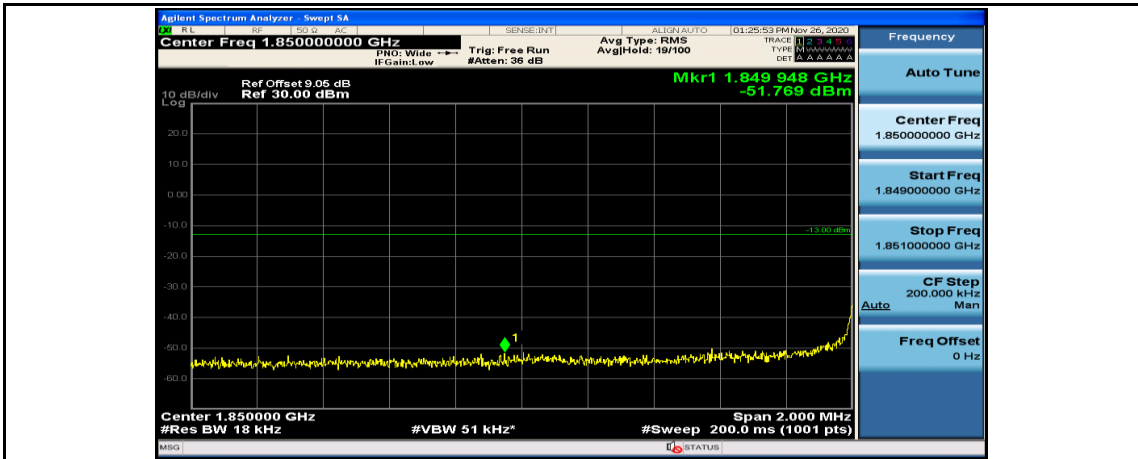

(Channel Bandwidth:20 MHz)_LCH_16QAM_1RB#99