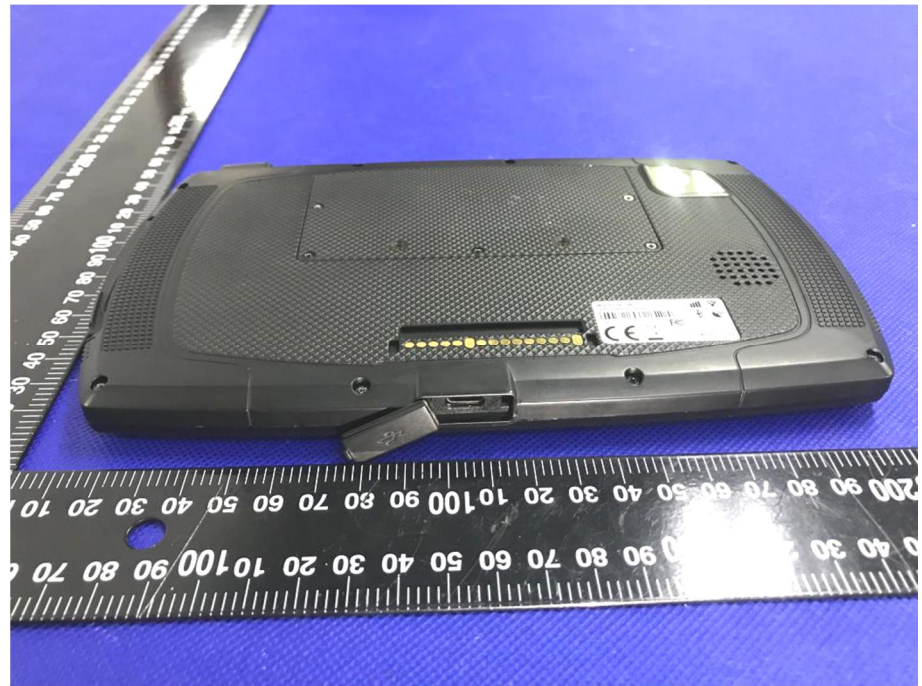

EXHIBIT 2 - EUT EXTERNAL PHOTOGRAPHS

Model: MDT760, MDT761, MDT740, MDT741, MDT770, OBC740, OBC760, MDT780

EUT View 3

EUT View 4

EUT View 5

EUT View 6

EUT View 7

EUT View 8

EUT View 9

Model: M710A, M710AG, M710AB, M710AKB, M720A, M720AG, M720AB, M720AKB, MDT714D, MDT715D

EUT View 1

<p>EUT View 2</p>	 <p>A photograph showing the front view of a handheld electronic unit (EUT). The device has a black frame with a yellow border and a central black screen. Below the screen, the brand name "microlise" is printed. To the right of the screen, there are several yellow buttons, including a power button and a directional pad. The device is placed on a blue surface next to a black ruler with white markings for scale.</p>
<p>EUT View 3</p>	 <p>A photograph showing the back view of the handheld electronic unit. The back cover is yellow with a textured, ribbed pattern. There are several screws and a circular lens or sensor on the back. A yellow connector port is visible at the bottom. The device is placed on a blue surface next to a black ruler with white markings for scale.</p>

<p>EUT View 4</p>	 A photograph showing the back of a yellow and black mobile phone. The phone is placed on a blue surface with a black ruler for scale. The ruler shows markings in millimeters and centimeters. The phone's back cover has a textured yellow pattern and a black bottom section with a camera lens and flash. A small yellow label is visible near the bottom edge.
<p>EUT View 5</p>	 A close-up photograph of the bottom edge of the mobile phone. The phone is black with yellow accents. A small black component is attached to the bottom edge. The phone is placed on a blue surface with a black ruler for scale. The ruler shows markings in millimeters and centimeters. The bottom edge features a yellow speaker grille, a USB-C port, and another yellow speaker grille.