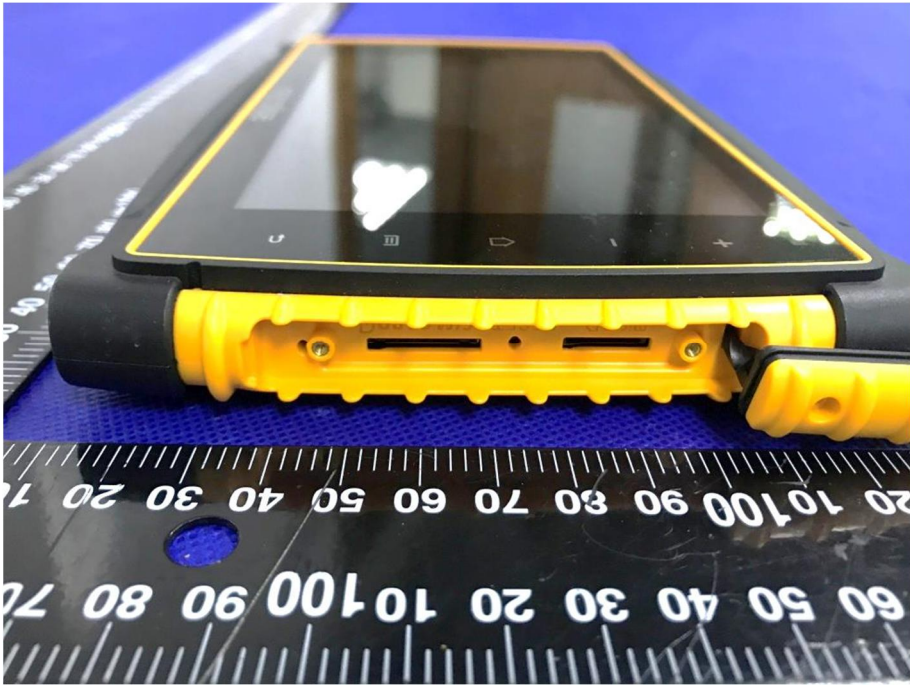

EUT View 9

Model: M710A, M710AG, M710AB, M710AKB, M720A, M720AG, M720AB, M720AKB, MDT714D, MDT715D

EUT View 1

<p>EUT View 2</p>	 <p>A photograph showing the front view of a handheld electronic unit (EUT). The device has a black frame with a yellow border and a central black screen. Below the screen, the brand name "microlise" is printed. To the right of the screen, there are several yellow buttons, including a power button and a directional pad. The device is placed on a blue surface next to a black ruler with white markings for scale.</p>
<p>EUT View 3</p>	 <p>A photograph showing the back view of the handheld electronic unit. The back cover is yellow with a textured, ribbed pattern. There are several screws and a circular lens or sensor on the back. A yellow connector port is visible at the bottom. The device is placed on a blue surface next to a black ruler with white markings for scale.</p>

<p>EUT View 4</p>	 A photograph showing the back of a yellow and black mobile phone. The phone is placed on a blue surface with a black ruler for scale. The ruler shows markings in millimeters and centimeters. The phone's back cover has a textured yellow pattern and a black bottom section with a camera lens and flash. A small yellow label is visible near the bottom edge.
<p>EUT View 5</p>	 A close-up photograph of the bottom edge of the mobile phone. The phone is black with yellow accents. A small black component is attached to the bottom edge. The phone is placed on a blue surface with a black ruler for scale. The ruler shows markings in millimeters and centimeters. The bottom edge features a yellow speaker grille, a USB-C port, and another yellow speaker grille.

EUT View 6

EUT View 7

EUT View 8

EUT View 9

Model: MDT860, MDT840, MDT841, MDT860, MDT861, MDT870, MDT871, MDT880, MDTT881

<p>EUT View 1</p>	
<p>EUT View 2</p>	

EUT View 3

EUT View 4