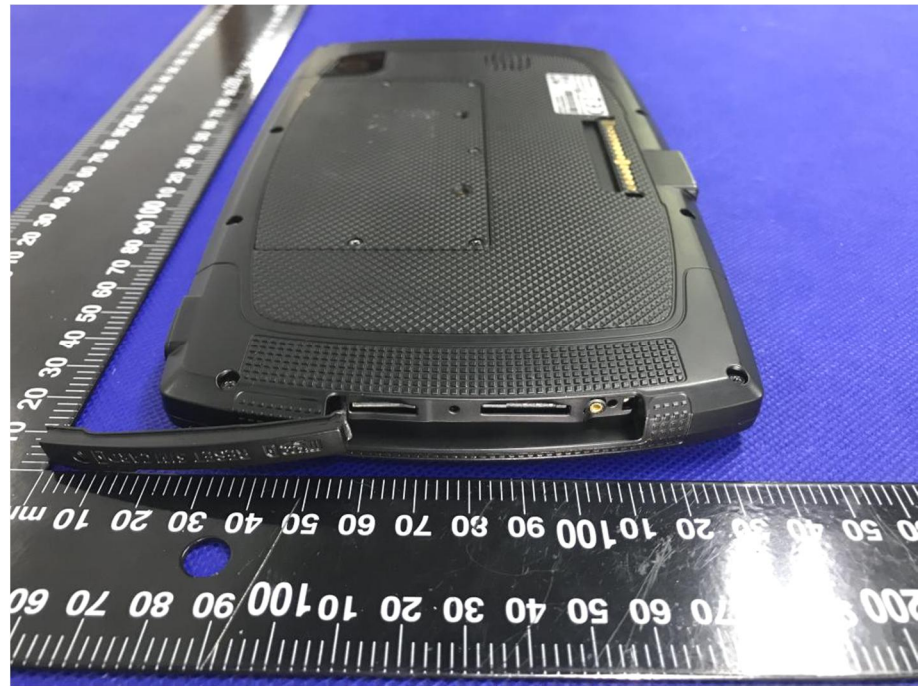

EXHIBIT 2 - EUT EXTERNAL PHOTOGRAPHS

Model: MDT760, MDT761, MDT740, MDT741, MDT770, OBC740, OBC760, MDT780

EUT View 3

EUT View 4

EUT View 5

EUT View 6

EUT View 7

EUT View 8

EUT View 9

Model: M710A, M710AG, M710AB, M710AKB, M720A, M720AG, M720AB, M720AKB, MDT714D, MDT715D

EUT View 1

<p>EUT View 2</p>	 <p>A photograph showing the front view of a handheld electronic unit (EUT). The device has a black frame with a yellow border and a central black screen. Below the screen, the brand name "microlise" is printed. To the right of the screen, there are several yellow buttons, including a power button and a directional pad. The device is placed on a blue surface next to a black ruler with white markings for scale.</p>
<p>EUT View 3</p>	 <p>A photograph showing the back view of the handheld electronic unit. The back cover is yellow with a textured, ribbed pattern. There are several screws and a circular lens or sensor on the back. A yellow connector port is visible at the bottom. The device is placed on a blue surface next to a black ruler with white markings for scale.</p>

<p>EUT View 4</p>	 A photograph showing the back of a yellow and black mobile phone. The phone is placed on a blue surface with a black ruler for scale. The ruler shows markings in millimeters and centimeters. The phone's back cover has a textured yellow pattern and a black bottom section with a camera lens and flash. A small yellow label is visible near the bottom edge.
<p>EUT View 5</p>	 A close-up photograph of the bottom edge of the mobile phone. The phone is black with yellow accents. A small black component is attached to the bottom edge. The phone is placed on a blue surface with a black ruler for scale. The ruler shows markings in millimeters and centimeters. The bottom edge features a yellow speaker grille, a USB-C port, and another yellow speaker grille.