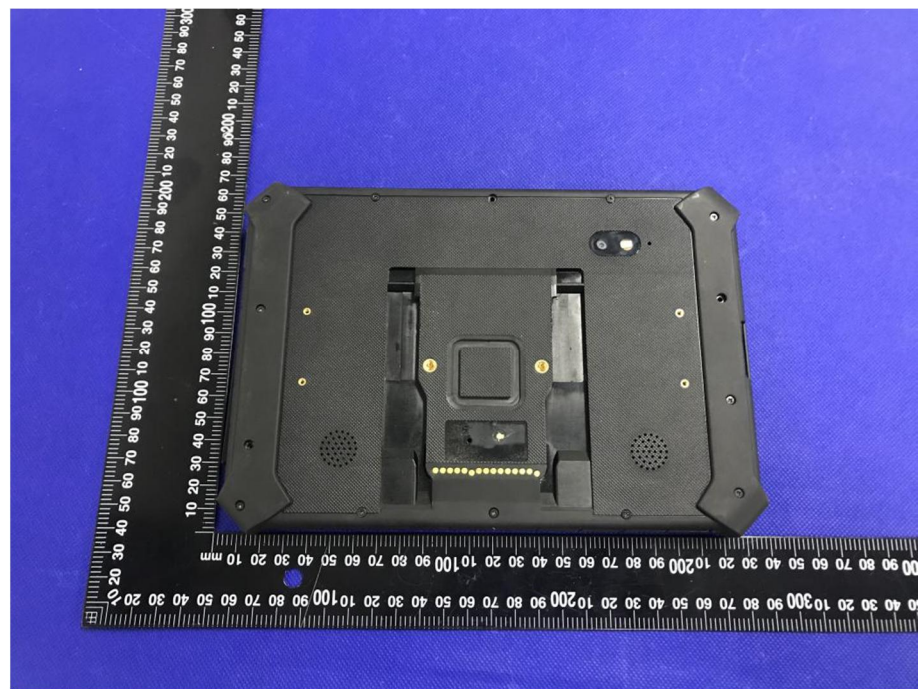

EUT View 9

Model: M710A, M710AG, M710AB, M710AKB, M720A, M720AG, M720AB, M720AKB, MDT714D, MDT715D

EUT View 1

<p>EUT View 2</p>	 <p>A photograph showing the front view of a handheld electronic unit (EUT). The device has a black frame with a yellow border and a central black screen. Below the screen, the brand name "microlise" is printed. To the right of the screen, there are several yellow buttons, including a power button and a directional pad. The device is placed on a blue surface next to a black ruler with white markings for scale.</p>
<p>EUT View 3</p>	 <p>A photograph showing the back view of the handheld electronic unit. The back cover is yellow with a textured, ribbed pattern. There are several screws and a circular lens or sensor on the back. A yellow connector port is visible at the bottom. The device is placed on a blue surface next to a black ruler with white markings for scale.</p>

<p>EUT View 4</p>	 A photograph showing the back of a yellow and black mobile phone. The phone is placed on a blue surface with a black ruler for scale. The ruler shows markings in millimeters and centimeters. The phone's back cover has a textured yellow pattern and a black bottom section with a camera lens and flash. A small yellow label is visible near the bottom edge.
<p>EUT View 5</p>	 A close-up photograph of the bottom edge of the mobile phone. The phone is black with yellow accents. A small black component is attached to the bottom edge. The phone is placed on a blue surface with a black ruler for scale. The ruler shows markings in millimeters and centimeters. The bottom edge features a yellow speaker grille, a USB-C port, and another yellow speaker grille.

EUT View 6

EUT View 7

EUT View 8

EUT View 9

Model: MDT860, MDT840, MDT841, MDT860, MDT861, MDT870, MDT871, MDT880, MDTT881

<p>EUT View 1</p>	
<p>EUT View 2</p>	

EUT View 3

EUT View 4