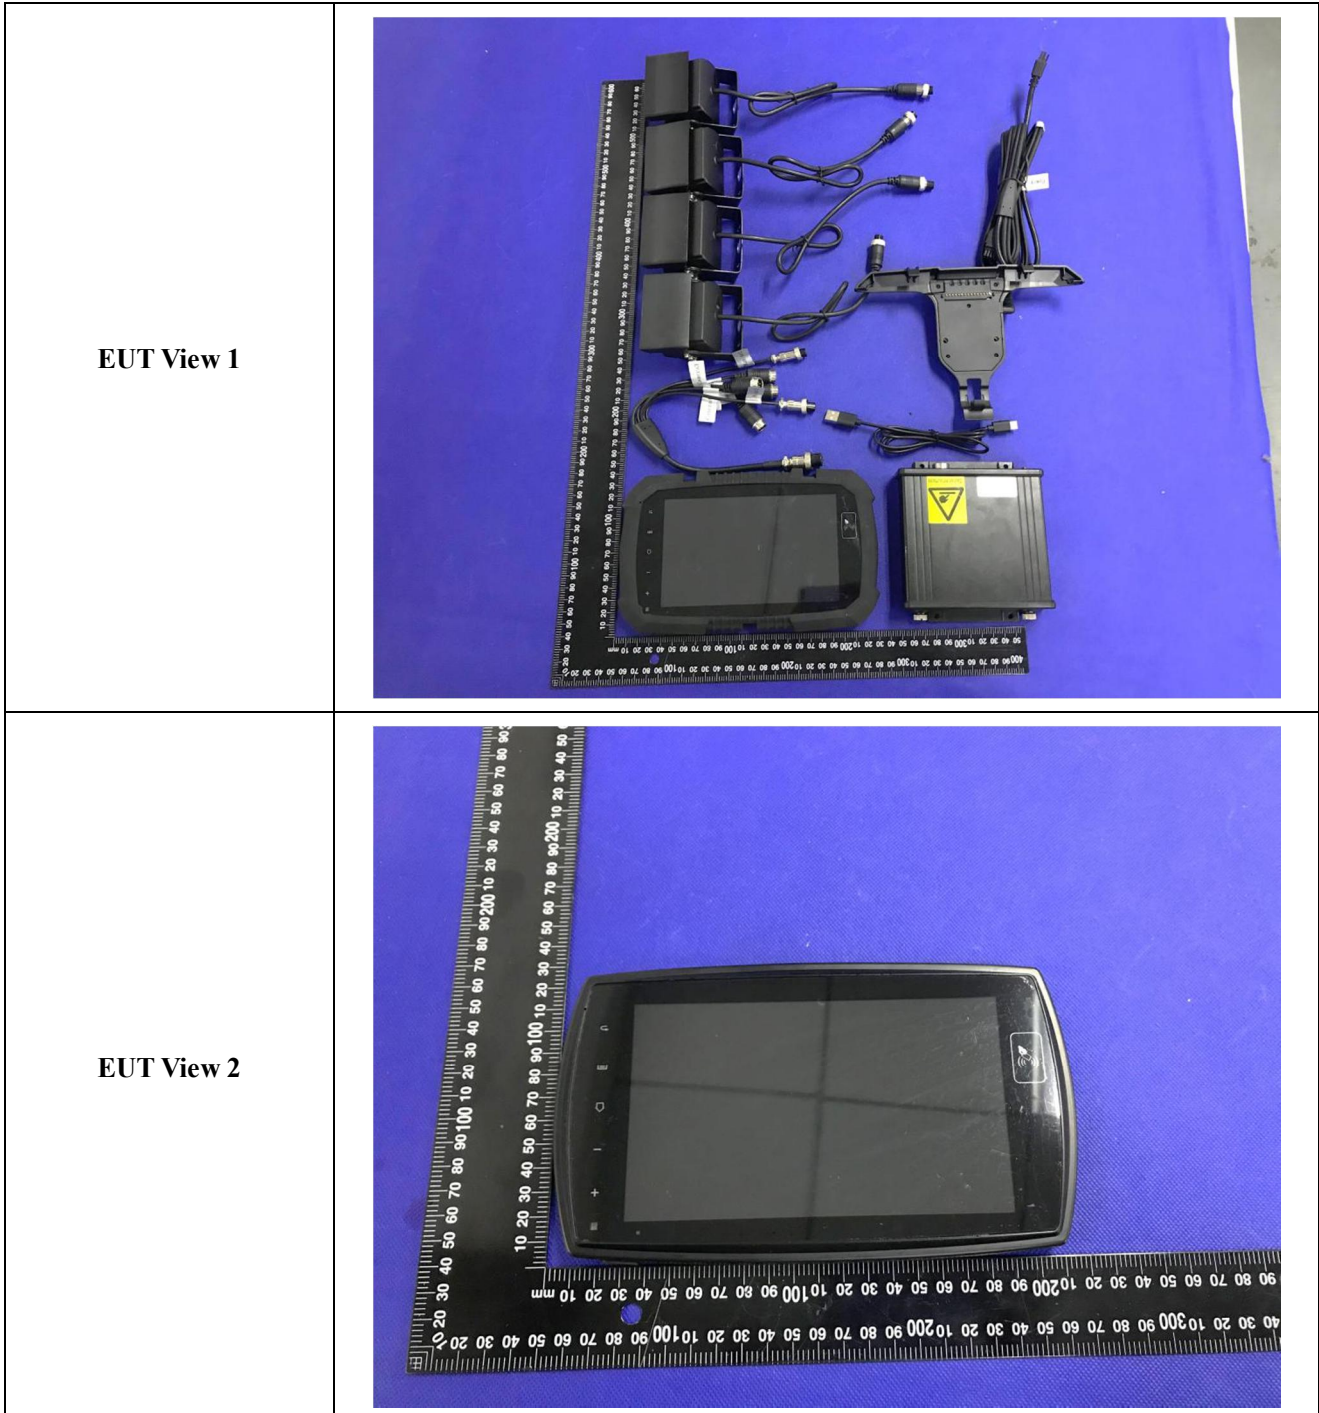

EUT View 3

EUT View 4

EXHIBIT 2 - EUT EXTERNAL PHOTOGRAPHS

Model: MDT760, MDT761, MDT740, MDT741, MDT770, OBC740, OBC760, MDT780