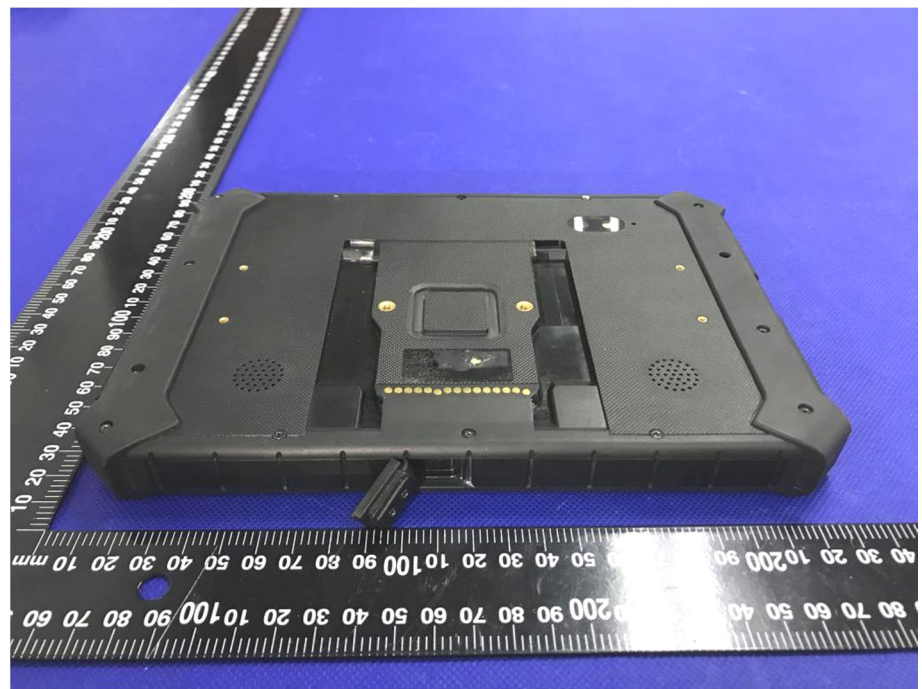

EUT View 9

Model: M710A, M710AG, M710AB, M710AKB, M720A, M720AG, M720AB, M720AKB, MDT714D, MDT715D

EUT View 1

<p>EUT View 2</p>	 <p>A photograph showing the front view of a handheld electronic unit (EUT). The device has a black frame with a yellow border and a central black screen. Below the screen, the brand name "microlise" is printed. To the right of the screen, there are several yellow buttons, including a power button and a directional pad. The device is placed on a blue surface next to a black ruler with white markings for scale.</p>
<p>EUT View 3</p>	 <p>A photograph showing the back view of the handheld electronic unit. The back cover is yellow with a textured, ribbed pattern. There are several screws and a circular lens or sensor on the back. A yellow connector port is visible at the bottom. The device is placed on a blue surface next to a black ruler with white markings for scale.</p>

<p>EUT View 4</p>	 A photograph showing the back of a yellow and black mobile phone. The phone is placed on a blue surface with a black ruler for scale. The ruler shows markings in millimeters and centimeters. The phone's back cover has a textured yellow pattern and a black bottom section with a camera lens and flash. A small yellow label is visible near the bottom edge.
<p>EUT View 5</p>	 A close-up photograph of the bottom edge of the mobile phone. The phone is black with yellow accents. A small black component is attached to the bottom edge. The phone is placed on a blue surface with a black ruler for scale. The ruler shows markings in millimeters and centimeters. The bottom edge features a yellow speaker grille, a USB-C port, and another yellow speaker grille.

EUT View 6

EUT View 7

EUT View 8

EUT View 9

Model: MDT860, MDT840, MDT841, MDT860, MDT861, MDT870, MDT871, MDT880, MDTT881

<p>EUT View 1</p>	
<p>EUT View 2</p>	

EUT View 3

EUT View 4