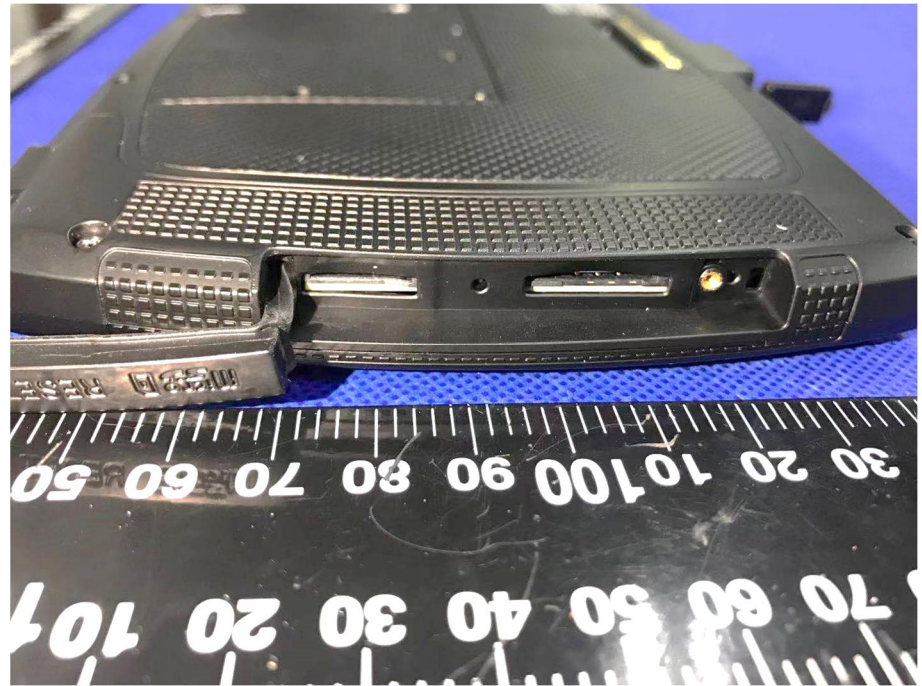

EXHIBIT 2 - EUT EXTERNAL PHOTOGRAPHS

Model: MDT760, MDT761, MDT740, MDT741, MDT770, OBC740, OBC760, MDT780

EUT View 3

EUT View 4

EUT View 5

EUT View 6

EUT View 7

EUT View 8

EUT View 9

Model: M710A, M710AG, M710AB, M710AKB, M720A, M720AG, M720AB, M720AKB, MDT714D, MDT715D

EUT View 1

<p>EUT View 2</p>	 <p>A photograph showing the front view of a handheld electronic unit (EUT). The device has a black frame with a yellow border and a central black screen. Below the screen, the brand name "microlise" is printed. To the right of the screen, there are several yellow buttons, including a power button and a directional pad. The device is placed on a blue surface next to a black ruler with white markings for scale.</p>
<p>EUT View 3</p>	 <p>A photograph showing the back view of the handheld electronic unit. The back cover is yellow with a textured, ribbed pattern. There are several screws and a circular lens or sensor on the back. A yellow connector port is visible at the bottom. The device is placed on a blue surface next to a black ruler with white markings for scale.</p>

<p>EUT View 4</p>	 A photograph showing the back of a yellow and black mobile phone. The phone is placed on a blue surface with a black ruler for scale. The ruler shows markings in millimeters and centimeters. The phone's back cover has a textured yellow pattern and a black bottom section with a camera lens and flash. A small yellow label is visible near the bottom edge.
<p>EUT View 5</p>	 A close-up photograph of the bottom edge of the mobile phone. The phone is black with yellow accents. A small black component is attached to the bottom edge. The phone is placed on a blue surface with a black ruler for scale. The ruler shows markings in millimeters and centimeters. The bottom edge features a yellow speaker grille, a USB-C port, and another yellow speaker grille.