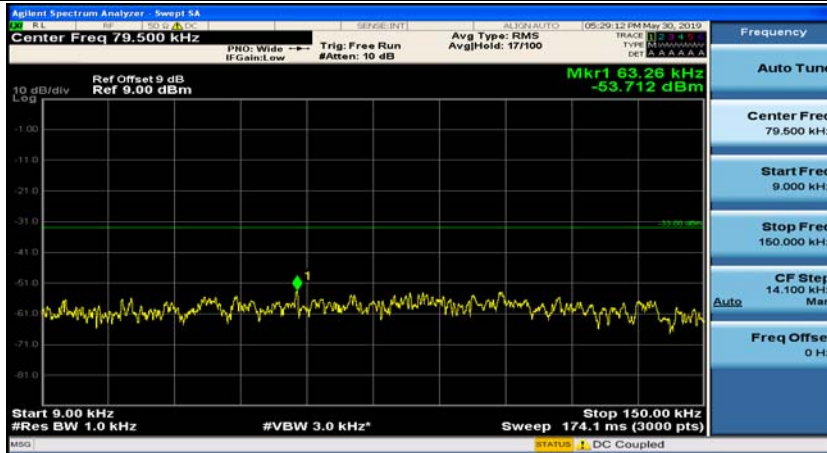

Appendix E: Conducted Spurious Emission

Test Graphs

Channel Bandwidth: 1.4 MHz

(Channel Bandwidth: 1.4 MHz)_MCH_QPSK_1RB#0

(Channel Bandwidth: 1.4 MHz)_MCH_QPSK_1RB#3

(Channel Bandwidth: 1.4 MHz)_HCH_QPSK_1RB#0