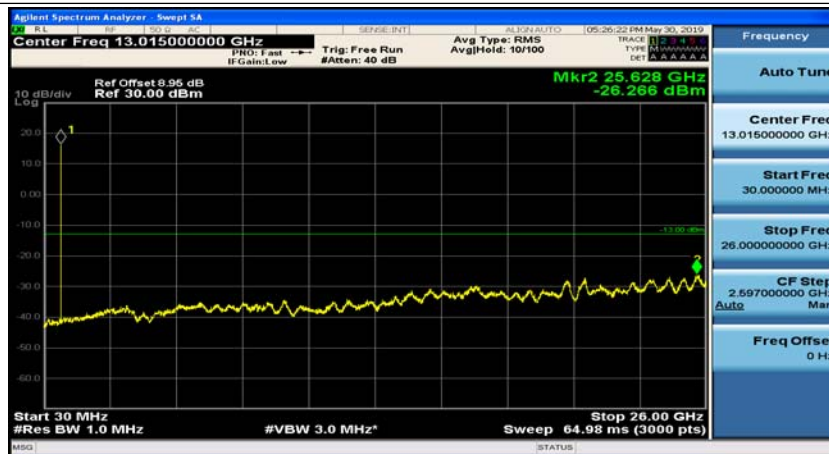

(Channel Bandwidth: 1.4 MHz)_LCH_16QAM_1RB#0

(Channel Bandwidth: 1.4 MHz)_LCH_16QAM_1RB#3