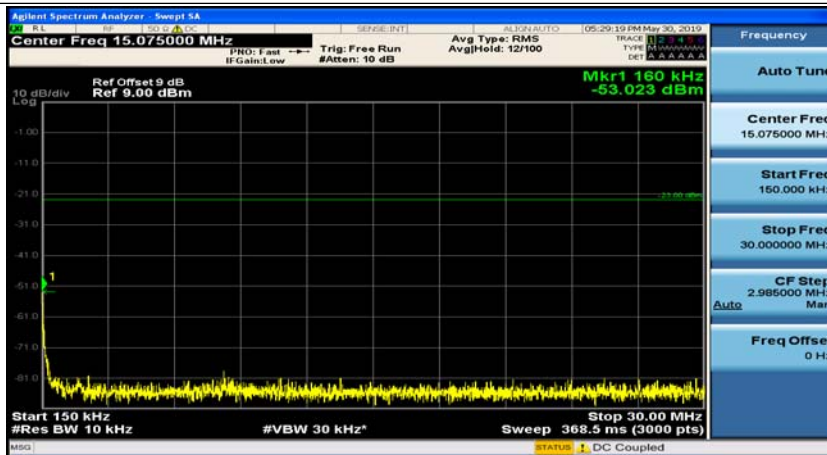

Appendix E: Conducted Spurious Emission

Test Graphs

Channel Bandwidth: 1.4 MHz

(Channel Bandwidth: 1.4 MHz)_MCH_QPSK_1RB#0

(Channel Bandwidth: 1.4 MHz)_MCH_QPSK_1RB#3

(Channel Bandwidth: 1.4 MHz)_HCH_QPSK_1RB#0