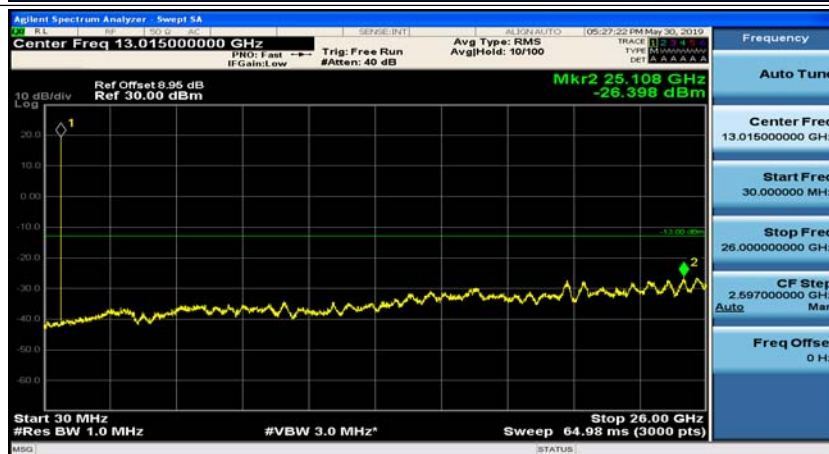

Appendix E: Conducted Spurious Emission

Test Graphs

Channel Bandwidth: 1.4 MHz

(Channel Bandwidth: 1.4 MHz)_MCH_QPSK_1RB#0

(Channel Bandwidth: 1.4 MHz)_MCH_QPSK_1RB#3

(Channel Bandwidth: 1.4 MHz)_HCH_QPSK_1RB#0