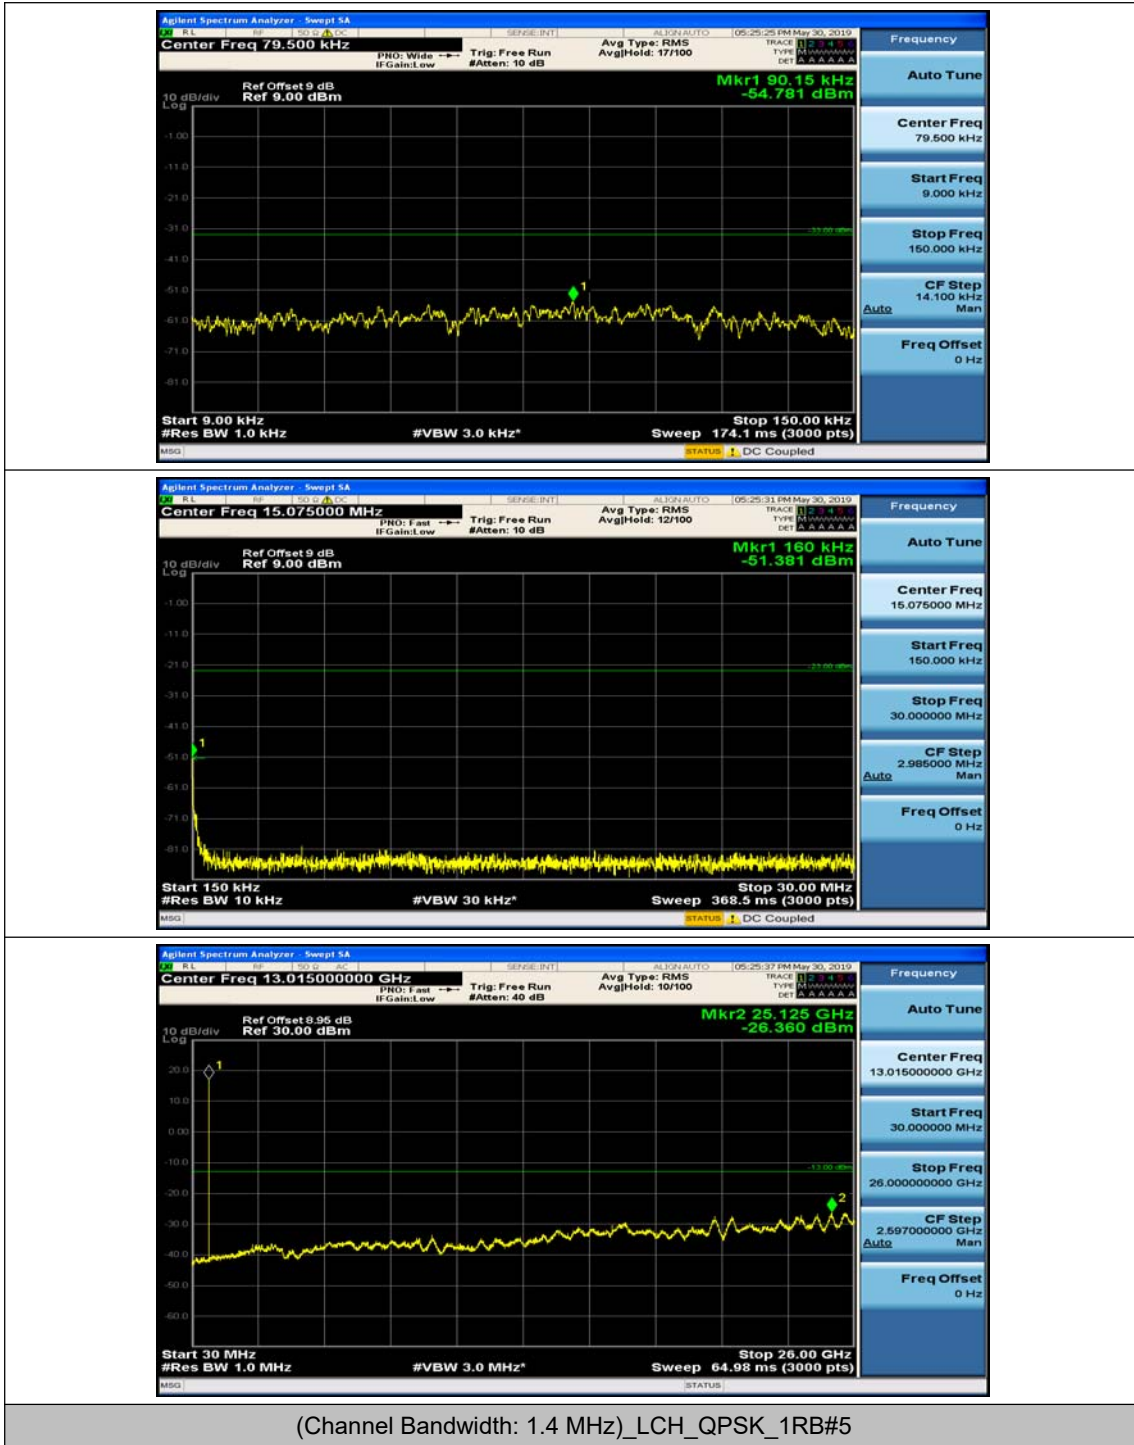

Channel Bandwidth: 10 MHz_HCH_16QAM_1RB#49

Channel Bandwidth: 10 MHz_HCH_16QAM_25RB#0

Channel Bandwidth: 10 MHz_HCH_16QAM_25RB#12

Channel Bandwidth: 10 MHz_HCH_16QAM_25RB#25

Channel Bandwidth: 10 MHz_HCH_16QAM_50RB#0

Appendix E: Conducted Spurious Emission

Test Graphs

Channel Bandwidth: 1.4 MHz

(Channel Bandwidth: 1.4 MHz)_MCH_QPSK_1RB#0

(Channel Bandwidth: 1.4 MHz)_MCH_QPSK_1RB#3

(Channel Bandwidth: 1.4 MHz)_HCH_QPSK_1RB#0