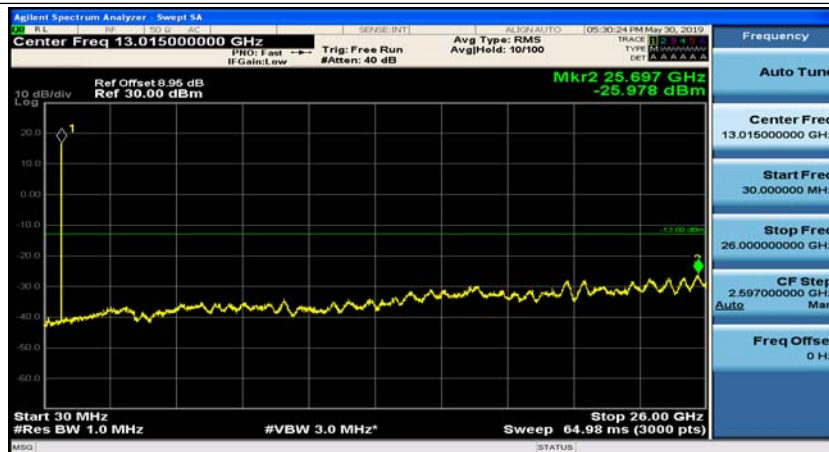

(Channel Bandwidth: 1.4 MHz)_HCH_16QAM_1RB#0

(Channel Bandwidth: 1.4 MHz)_HCH_16QAM_1RB#3