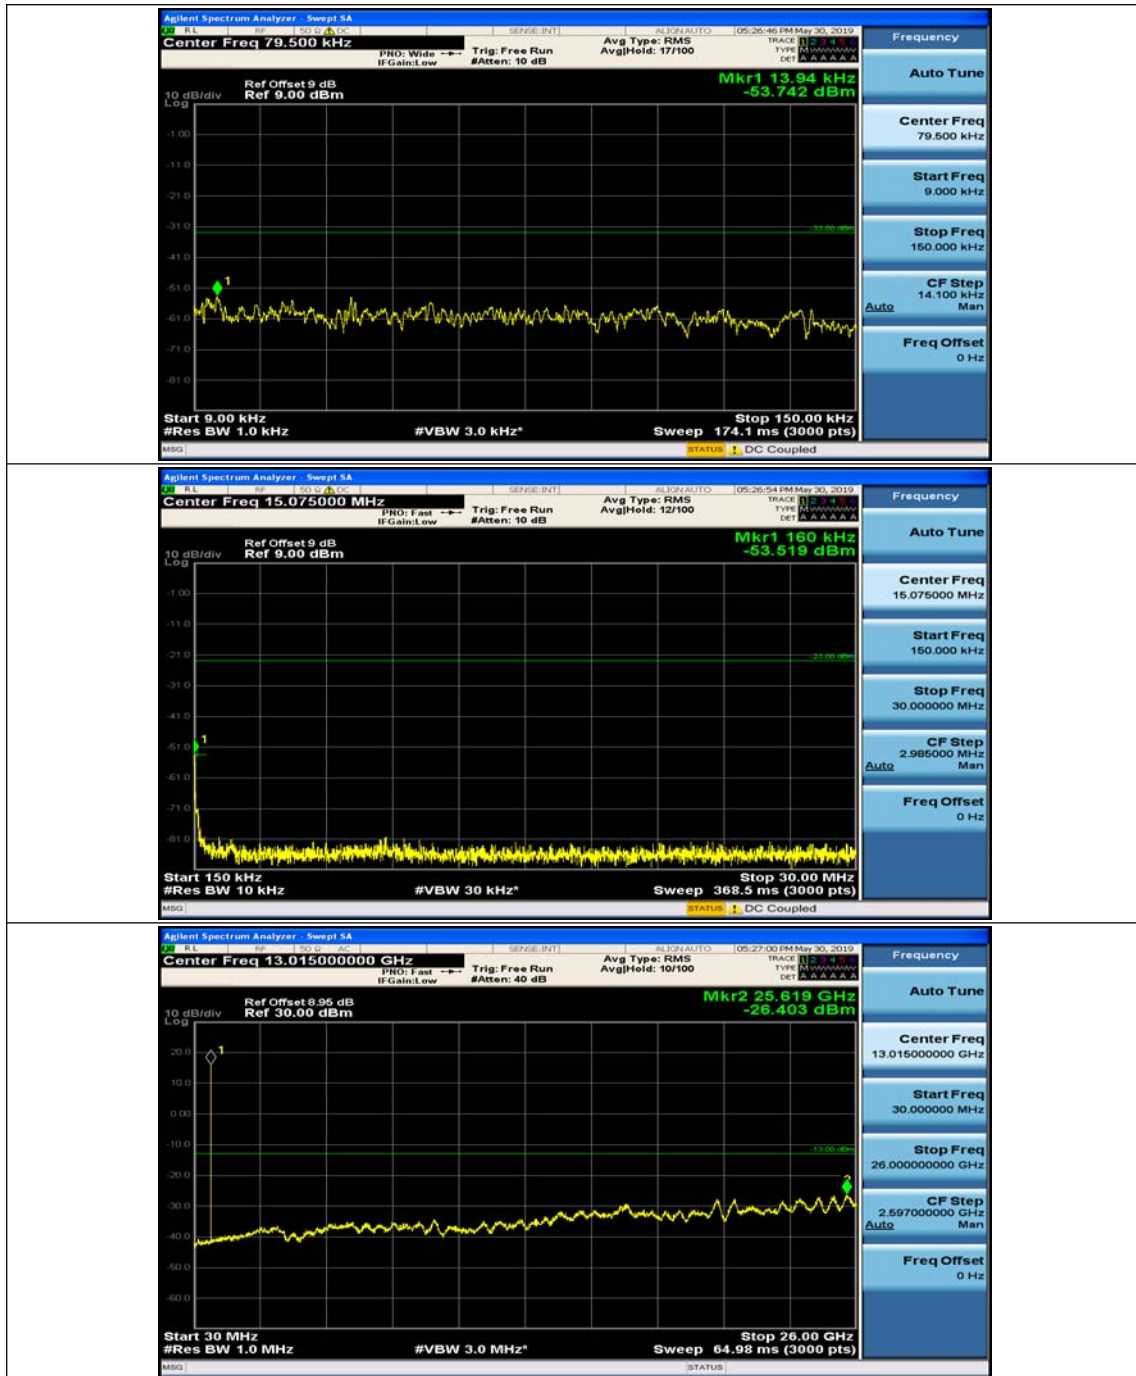

(Channel Bandwidth: 1.4 MHz)_HCH_QPSK_1RB#3

(Channel Bandwidth: 1.4 MHz)_LCH_16QAM_1RB#0

(Channel Bandwidth: 1.4 MHz)_LCH_16QAM_1RB#3

(Channel Bandwidth: 1.4 MHz)_MCH_16QAM_1RB#0

(Channel Bandwidth: 1.4 MHz)_MCH_16QAM_1RB#3