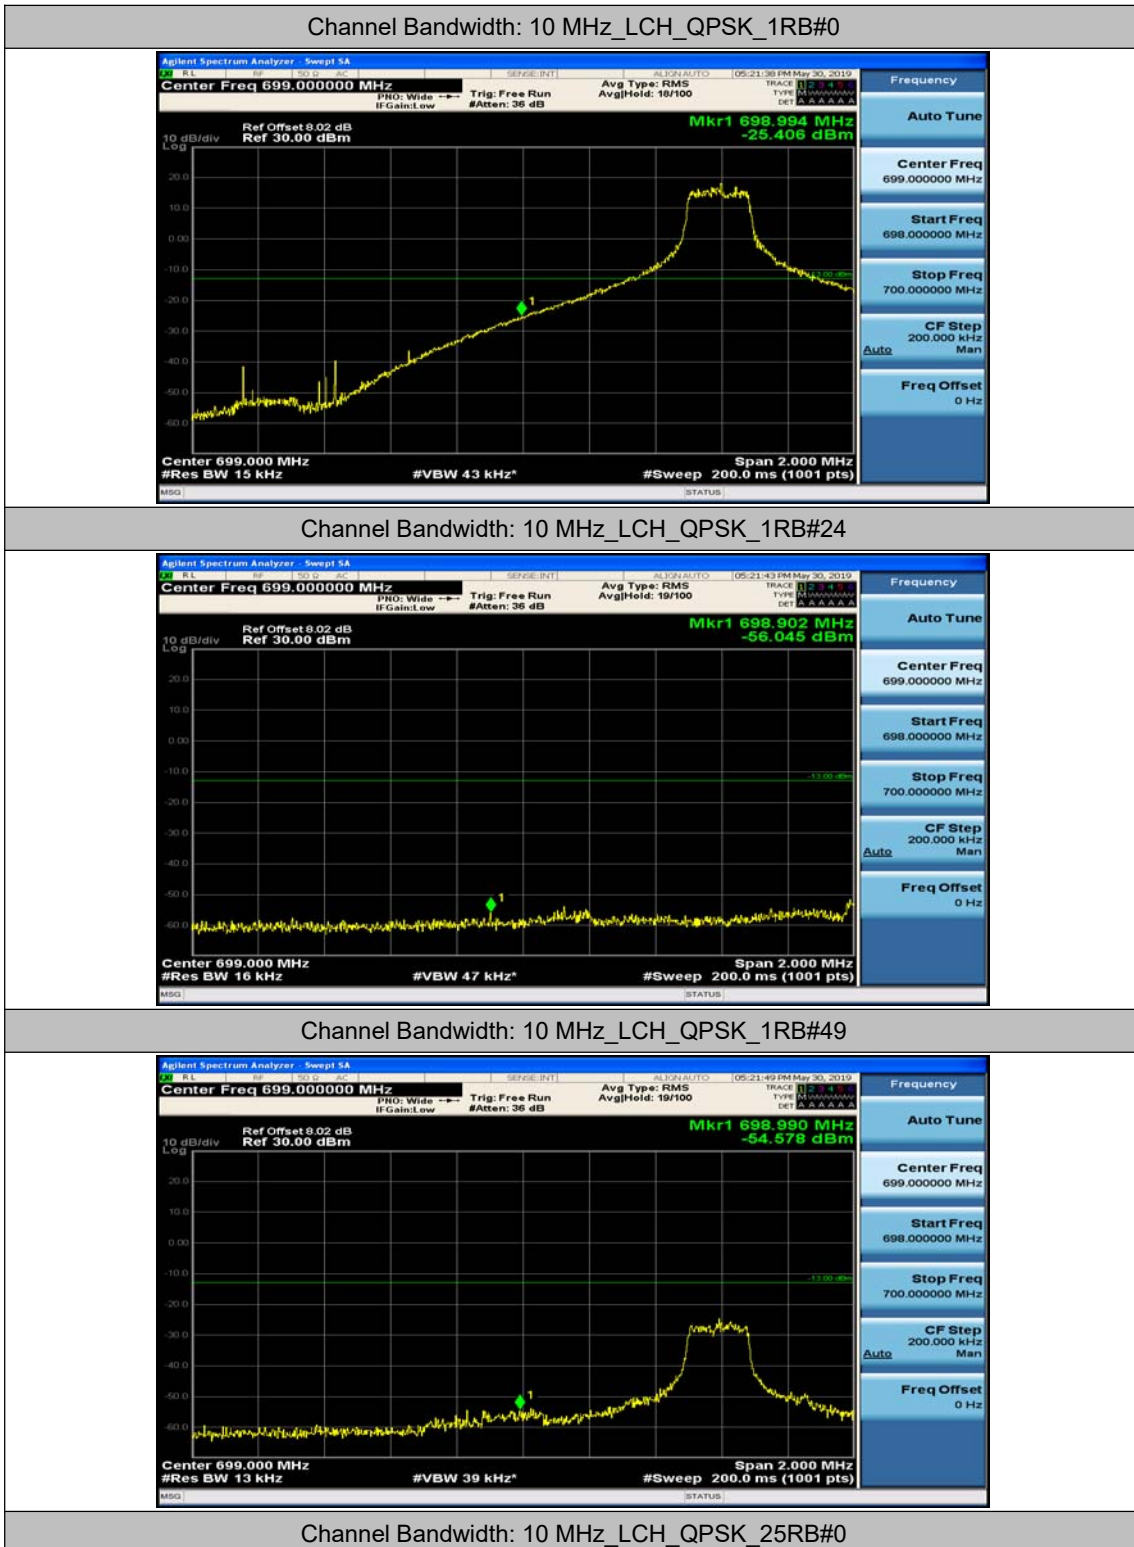

(Channel Bandwidth: 5 MHz)_HCH_16QAM_1RB#12

(Channel Bandwidth: 5 MHz)_HCH_16QAM_1RB#24

(Channel Bandwidth: 5 MHz)_HCH_16QAM_12RB#0

(Channel Bandwidth: 5 MHz)_HCH_16QAM_12RB#6

(Channel Bandwidth: 5 MHz)_HCH_16QAM_12RB#13

(Channel Bandwidth: 5 MHz)_HCH_16QAM_25RB#0

Channel Bandwidth: 10 MHz

Channel Bandwidth: 10 MHz_LCH_QPSK_25RB#12

Channel Bandwidth: 10 MHz_LCH_QPSK_25RB#25

Channel Bandwidth: 10 MHz_LCH_QPSK_50RB#0

Channel Bandwidth: 10 MHz_HCH_QPSK_1RB#0