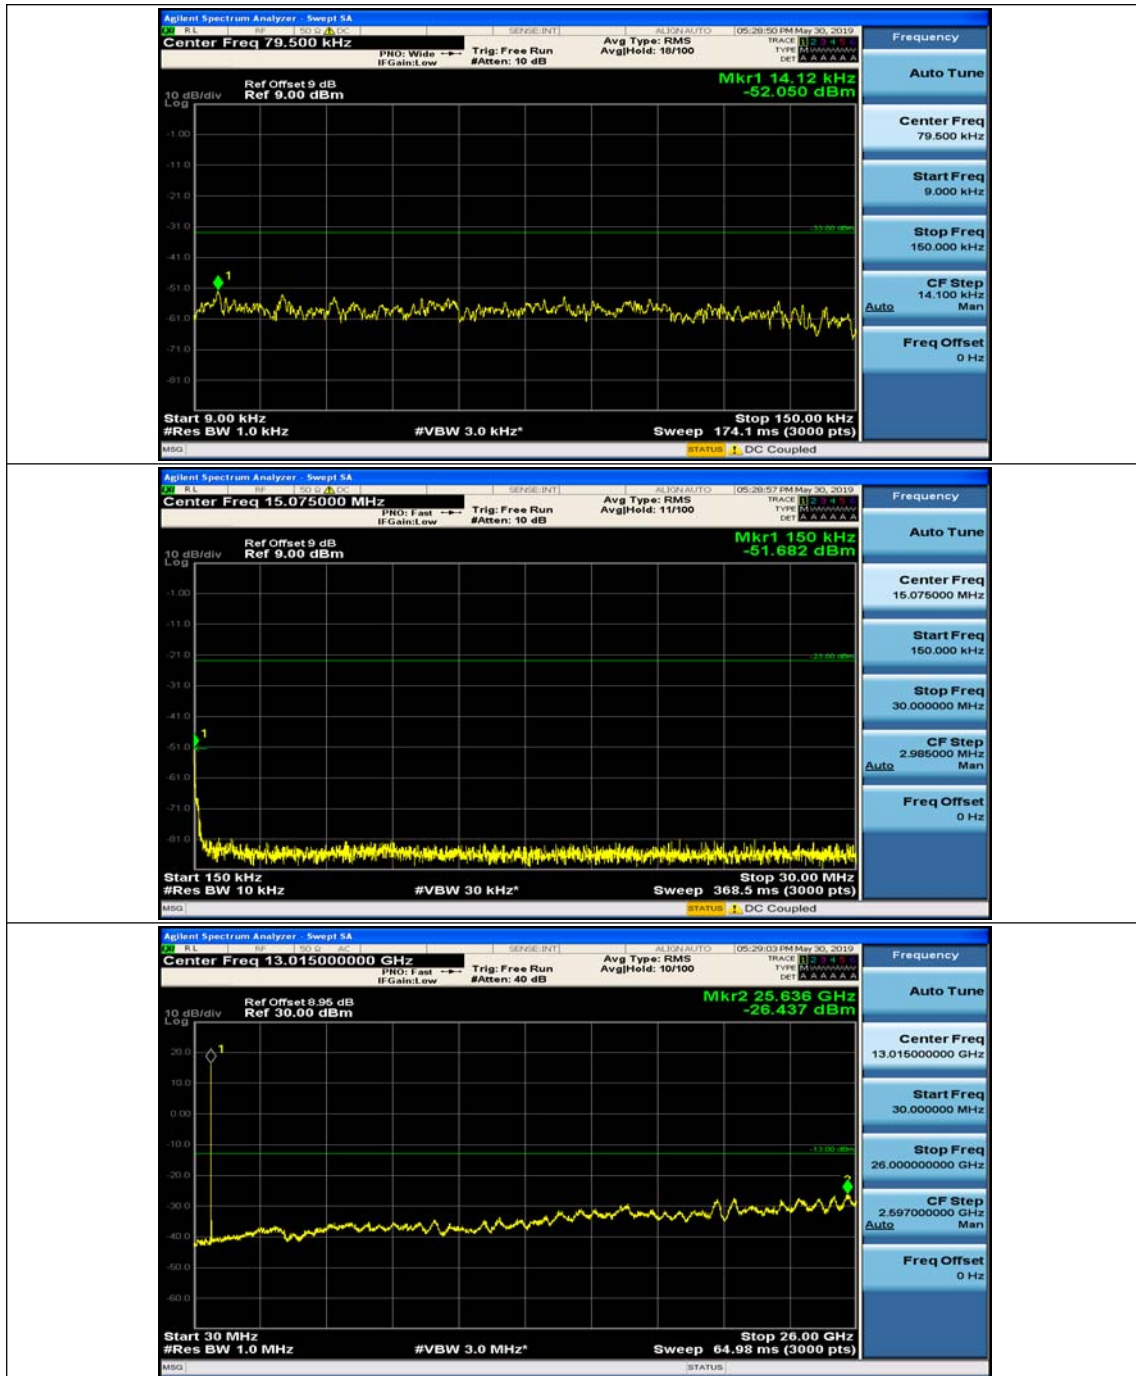

(Channel Bandwidth: 1.4 MHz)_HCH_QPSK_1RB#3

(Channel Bandwidth: 1.4 MHz)_LCH_16QAM_1RB#0

(Channel Bandwidth: 1.4 MHz)_LCH_16QAM_1RB#3

(Channel Bandwidth: 1.4 MHz)_MCH_16QAM_1RB#0

(Channel Bandwidth: 1.4 MHz)_MCH_16QAM_1RB#3