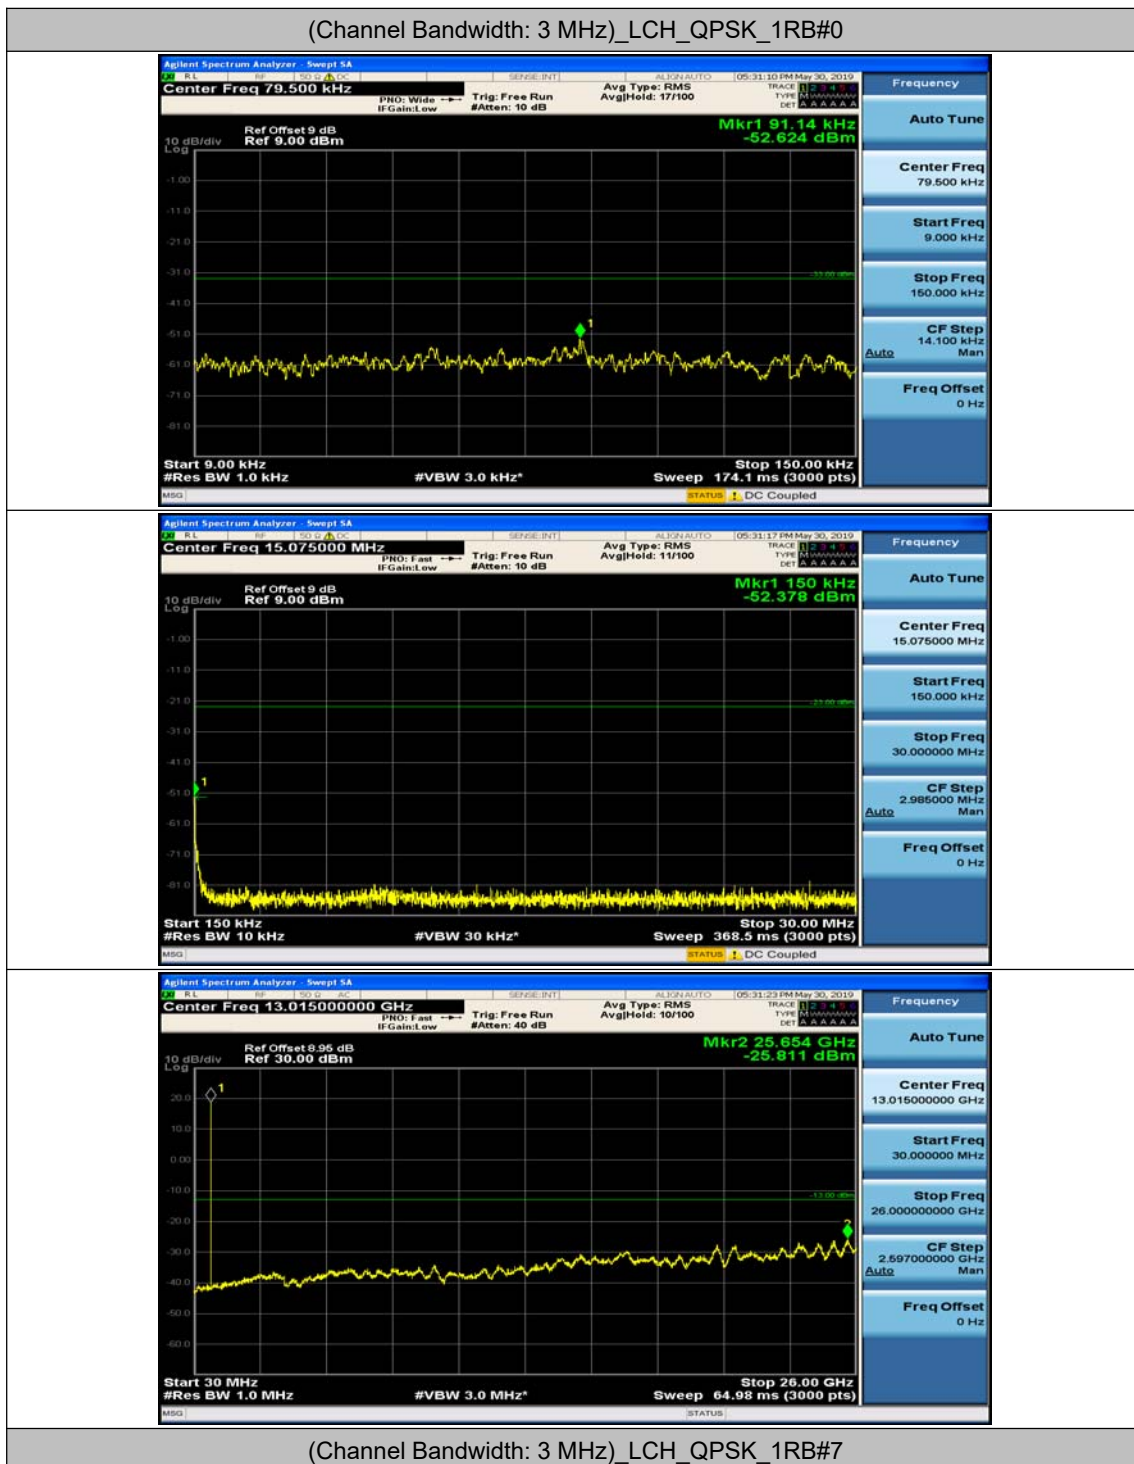

(Channel Bandwidth: 1.4 MHz)_HCH_16QAM_1RB#0

(Channel Bandwidth: 1.4 MHz)_HCH_16QAM_1RB#3

Channel Bandwidth: 3 MHz

(Channel Bandwidth: 3 MHz)_MCH_QPSK_1RB#0

(Channel Bandwidth: 3 MHz)_MCH_QPSK_1RB#7

(Channel Bandwidth: 3 MHz)_HCH_QPSK_1RB#0