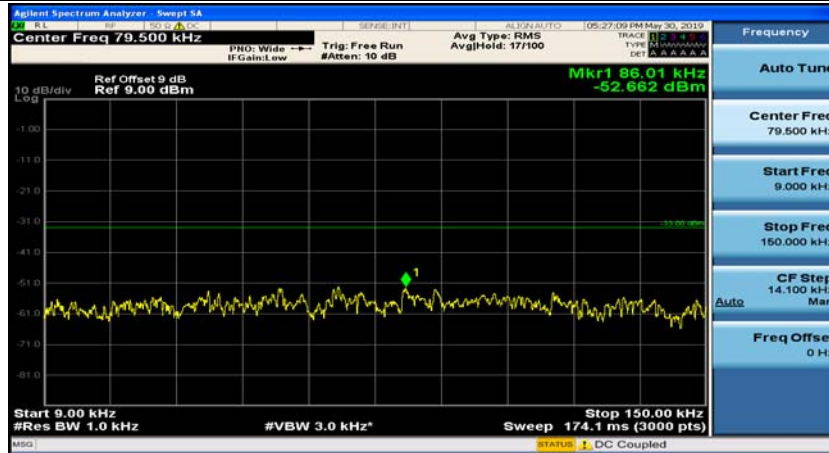

Appendix E: Conducted Spurious Emission

Test Graphs

Channel Bandwidth: 1.4 MHz

(Channel Bandwidth: 1.4 MHz)_MCH_QPSK_1RB#0

(Channel Bandwidth: 1.4 MHz)_MCH_QPSK_1RB#3

(Channel Bandwidth: 1.4 MHz)_HCH_QPSK_1RB#0