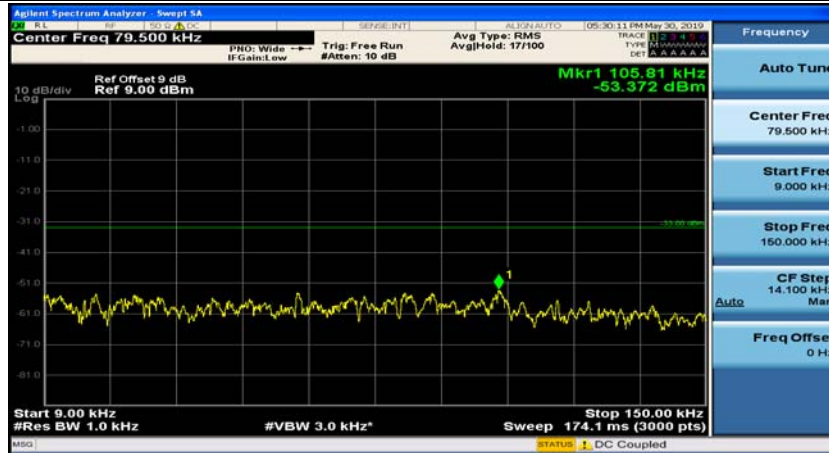

(Channel Bandwidth: 1.4 MHz)_HCH_16QAM_1RB#0

(Channel Bandwidth: 1.4 MHz)_HCH_16QAM_1RB#3