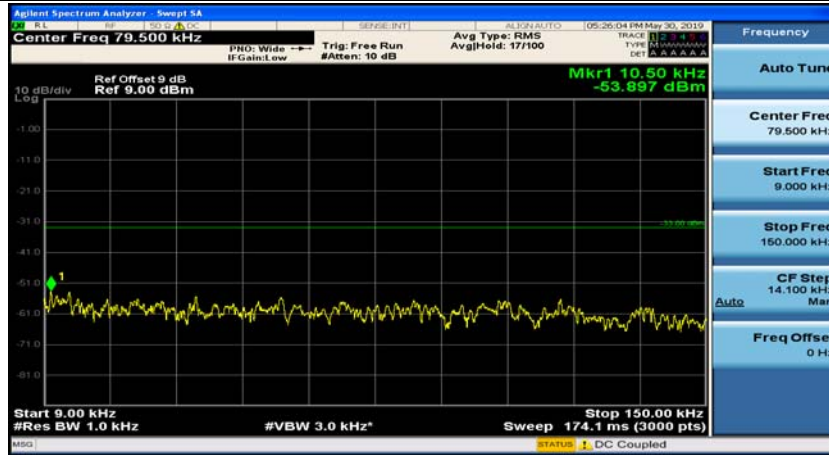

(Channel Bandwidth: 1.4 MHz)_LCH_16QAM_1RB#0

(Channel Bandwidth: 1.4 MHz)_LCH_16QAM_1RB#3