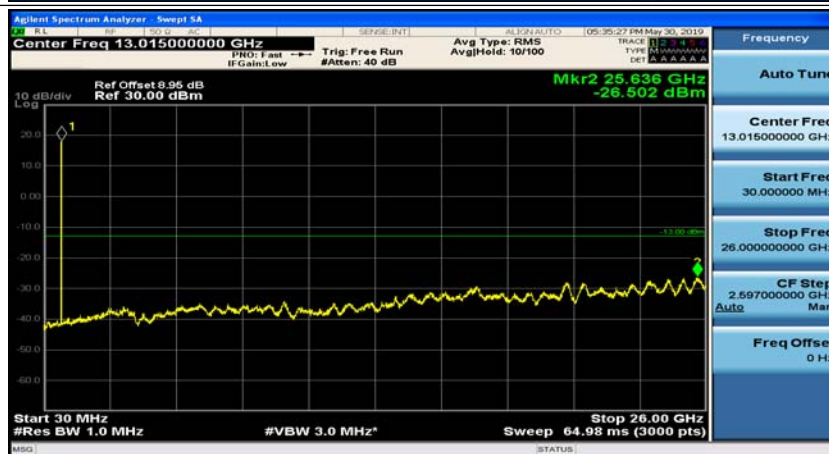

(Channel Bandwidth: 1.4 MHz)_HCH_16QAM_1RB#0

(Channel Bandwidth: 1.4 MHz)_HCH_16QAM_1RB#3

Channel Bandwidth: 3 MHz

(Channel Bandwidth: 3 MHz)_MCH_QPSK_1RB#0

(Channel Bandwidth: 3 MHz)_MCH_QPSK_1RB#7

(Channel Bandwidth: 3 MHz)_HCH_QPSK_1RB#0