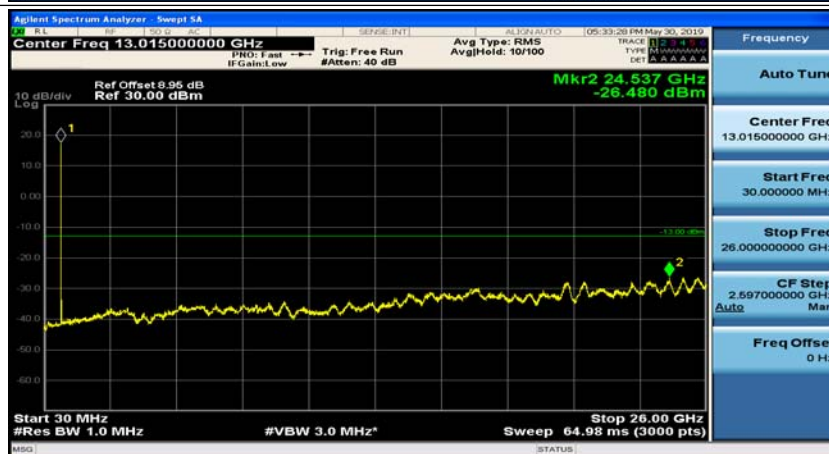

(Channel Bandwidth: 1.4 MHz)_HCH_16QAM_1RB#0

(Channel Bandwidth: 1.4 MHz)_HCH_16QAM_1RB#3

Channel Bandwidth: 3 MHz

(Channel Bandwidth: 3 MHz)_MCH_QPSK_1RB#0

(Channel Bandwidth: 3 MHz)_MCH_QPSK_1RB#7

(Channel Bandwidth: 3 MHz)_HCH_QPSK_1RB#0