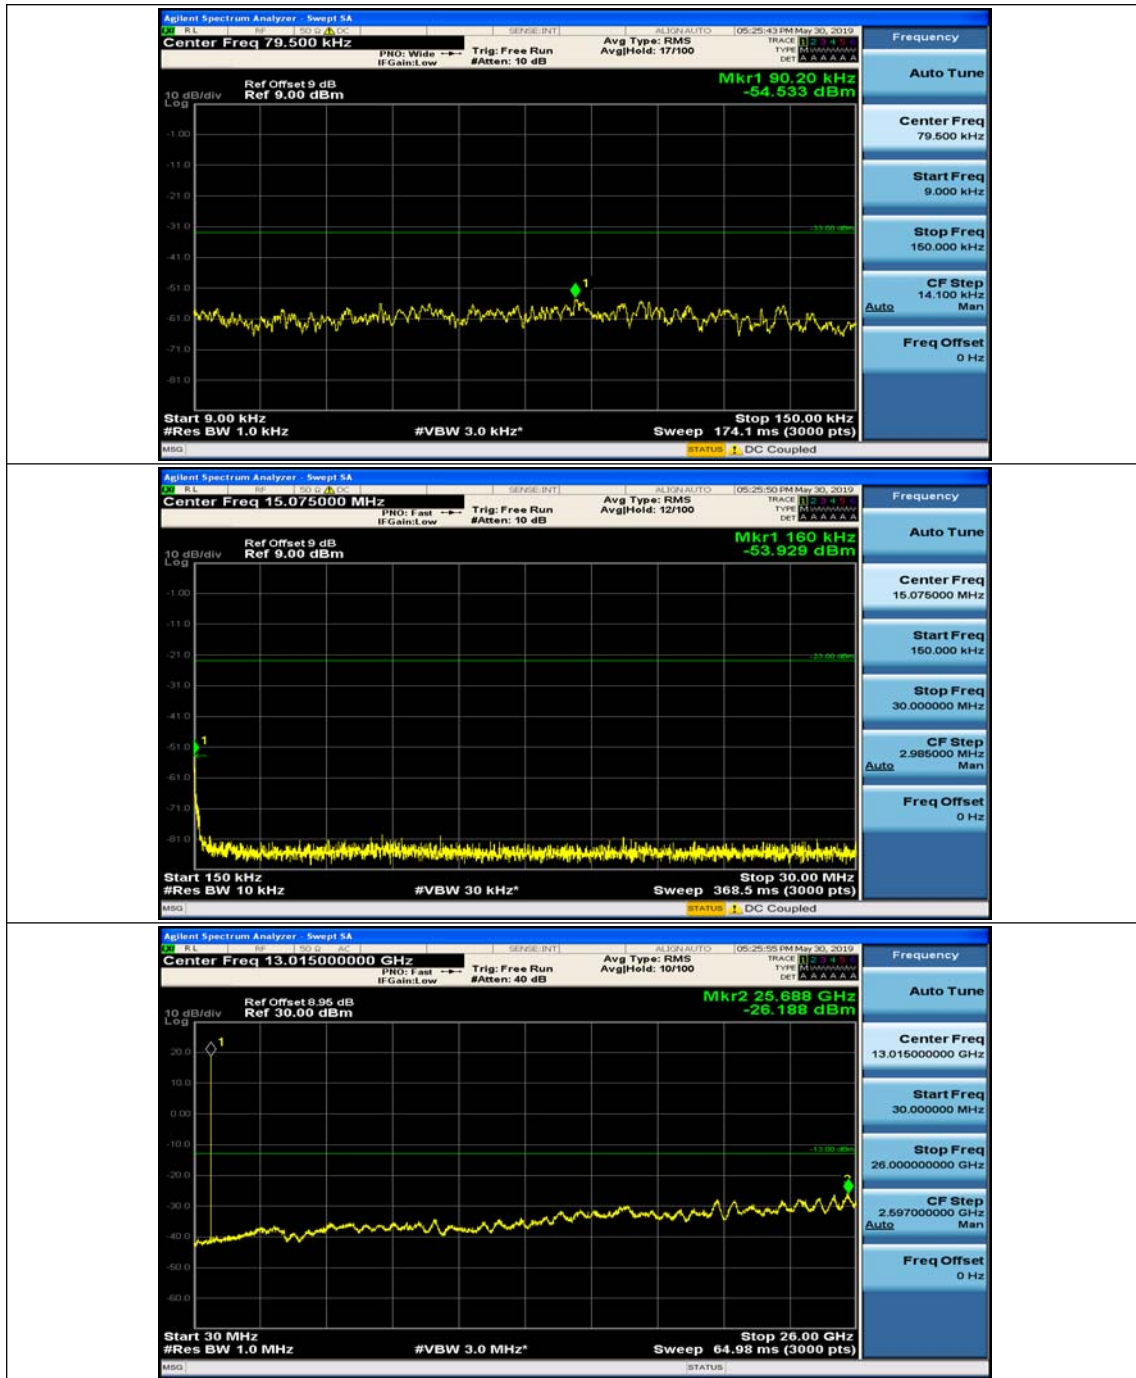

Channel Bandwidth: 10 MHz_HCH_16QAM_1RB#49

Channel Bandwidth: 10 MHz_HCH_16QAM_25RB#0

Channel Bandwidth: 10 MHz_HCH_16QAM_25RB#12

Channel Bandwidth: 10 MHz_HCH_16QAM_25RB#25

Channel Bandwidth: 10 MHz_HCH_16QAM_50RB#0

Appendix E: Conducted Spurious Emission

Test Graphs

Channel Bandwidth: 1.4 MHz

(Channel Bandwidth: 1.4 MHz)_MCH_QPSK_1RB#0

(Channel Bandwidth: 1.4 MHz)_MCH_QPSK_1RB#3

(Channel Bandwidth: 1.4 MHz)_HCH_QPSK_1RB#0