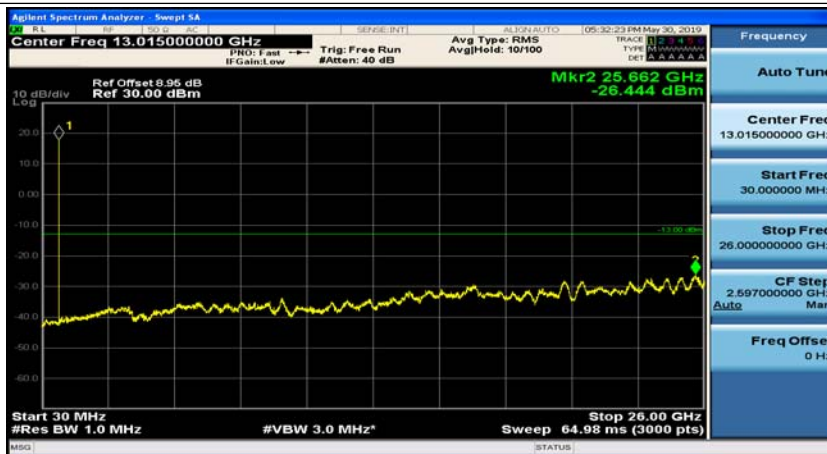

(Channel Bandwidth: 3 MHz)_LCH_16QAM_1RB#0

(Channel Bandwidth: 3 MHz)_LCH_16QAM_1RB#7