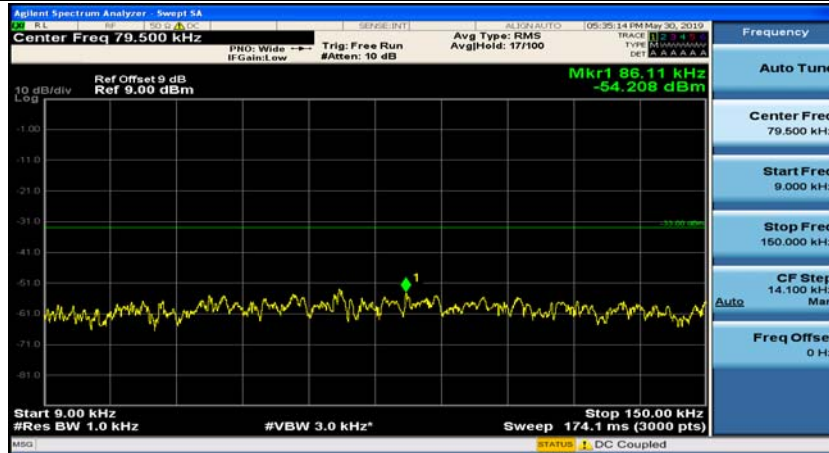

(Channel Bandwidth: 1.4 MHz)_HCH_16QAM_1RB#0

(Channel Bandwidth: 1.4 MHz)_HCH_16QAM_1RB#3

Channel Bandwidth: 3 MHz

(Channel Bandwidth: 3 MHz)_MCH_QPSK_1RB#0

(Channel Bandwidth: 3 MHz)_MCH_QPSK_1RB#7

(Channel Bandwidth: 3 MHz)_HCH_QPSK_1RB#0