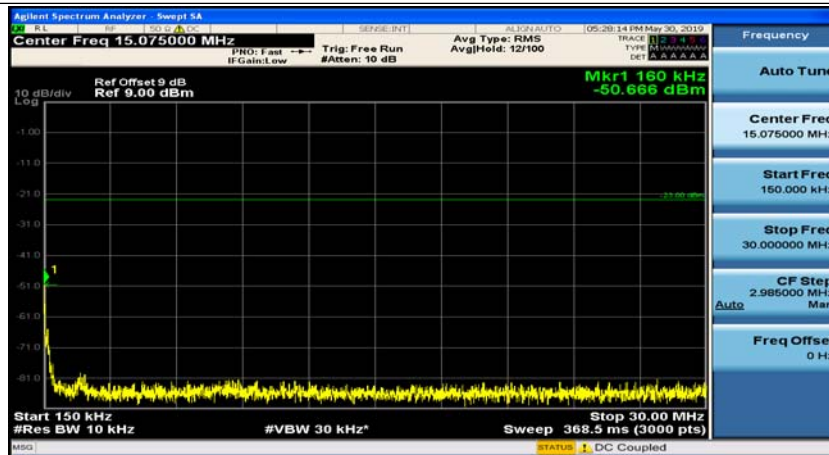

(Channel Bandwidth: 1.4 MHz)_HCH_QPSK_1RB#3

(Channel Bandwidth: 1.4 MHz)_LCH_16QAM_1RB#0

(Channel Bandwidth: 1.4 MHz)_LCH_16QAM_1RB#3

(Channel Bandwidth: 1.4 MHz)_MCH_16QAM_1RB#0

(Channel Bandwidth: 1.4 MHz)_MCH_16QAM_1RB#3