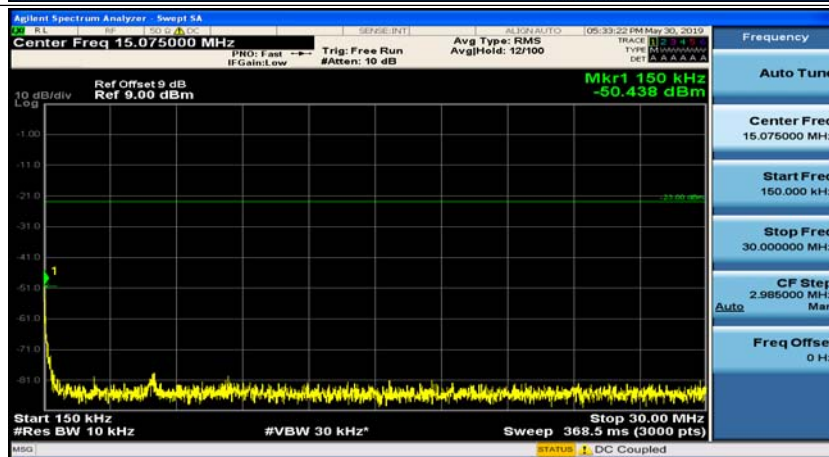

(Channel Bandwidth: 1.4 MHz)_HCH_16QAM_1RB#0

(Channel Bandwidth: 1.4 MHz)_HCH_16QAM_1RB#3

Channel Bandwidth: 3 MHz

(Channel Bandwidth: 3 MHz)_MCH_QPSK_1RB#0

(Channel Bandwidth: 3 MHz)_MCH_QPSK_1RB#7

(Channel Bandwidth: 3 MHz)_HCH_QPSK_1RB#0