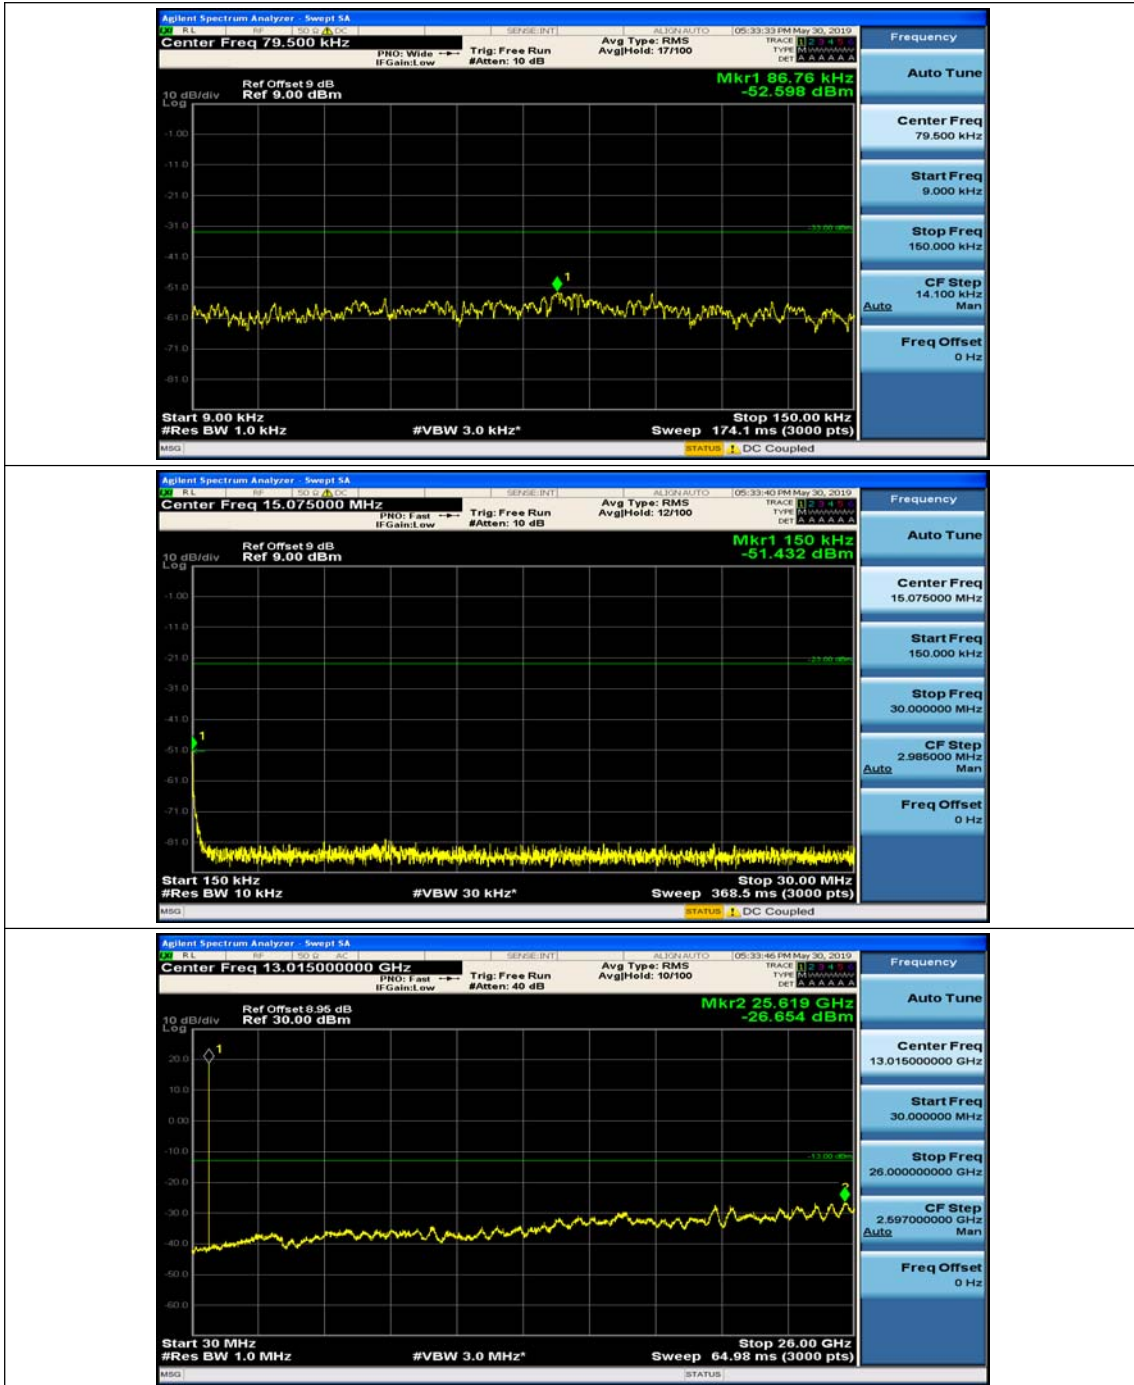

(Channel Bandwidth: 1.4 MHz)_HCH_16QAM_1RB#0

(Channel Bandwidth: 1.4 MHz)_HCH_16QAM_1RB#3

Channel Bandwidth: 3 MHz

(Channel Bandwidth: 3 MHz)_MCH_QPSK_1RB#0

(Channel Bandwidth: 3 MHz)_MCH_QPSK_1RB#7

(Channel Bandwidth: 3 MHz)_HCH_QPSK_1RB#0