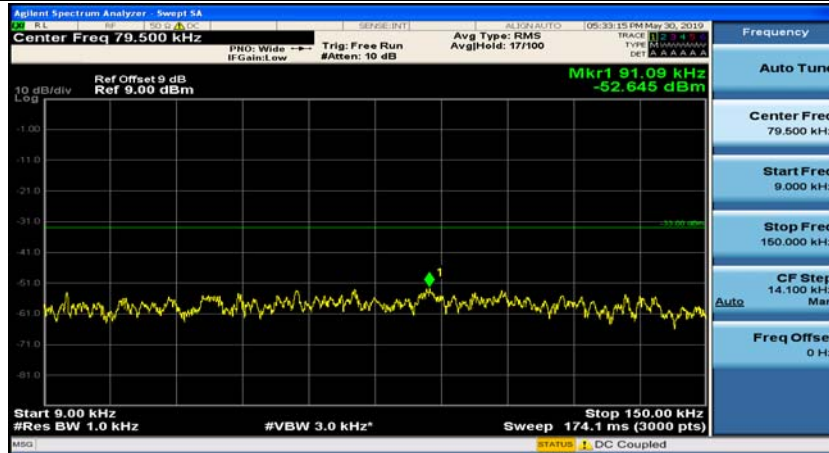

(Channel Bandwidth: 1.4 MHz)_HCH_16QAM_1RB#0

(Channel Bandwidth: 1.4 MHz)_HCH_16QAM_1RB#3

Channel Bandwidth: 3 MHz

(Channel Bandwidth: 3 MHz)_MCH_QPSK_1RB#0

(Channel Bandwidth: 3 MHz)_MCH_QPSK_1RB#7

(Channel Bandwidth: 3 MHz)_HCH_QPSK_1RB#0