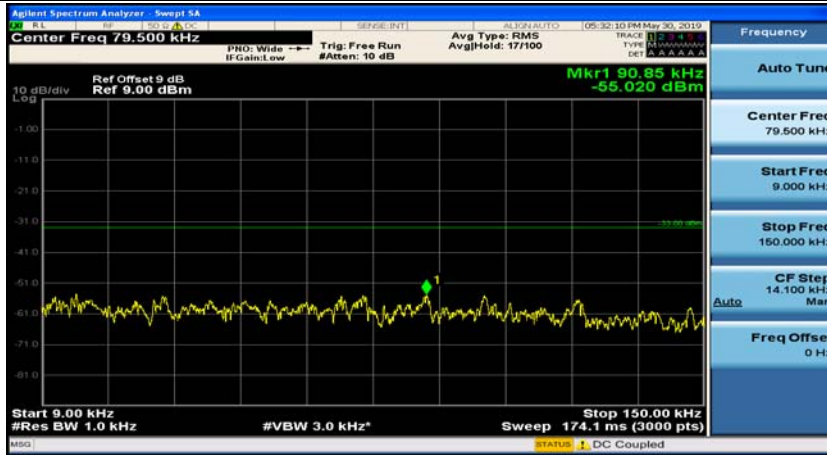

(Channel Bandwidth: 3 MHz)_LCH_16QAM_1RB#0

(Channel Bandwidth: 3 MHz)_LCH_16QAM_1RB#7