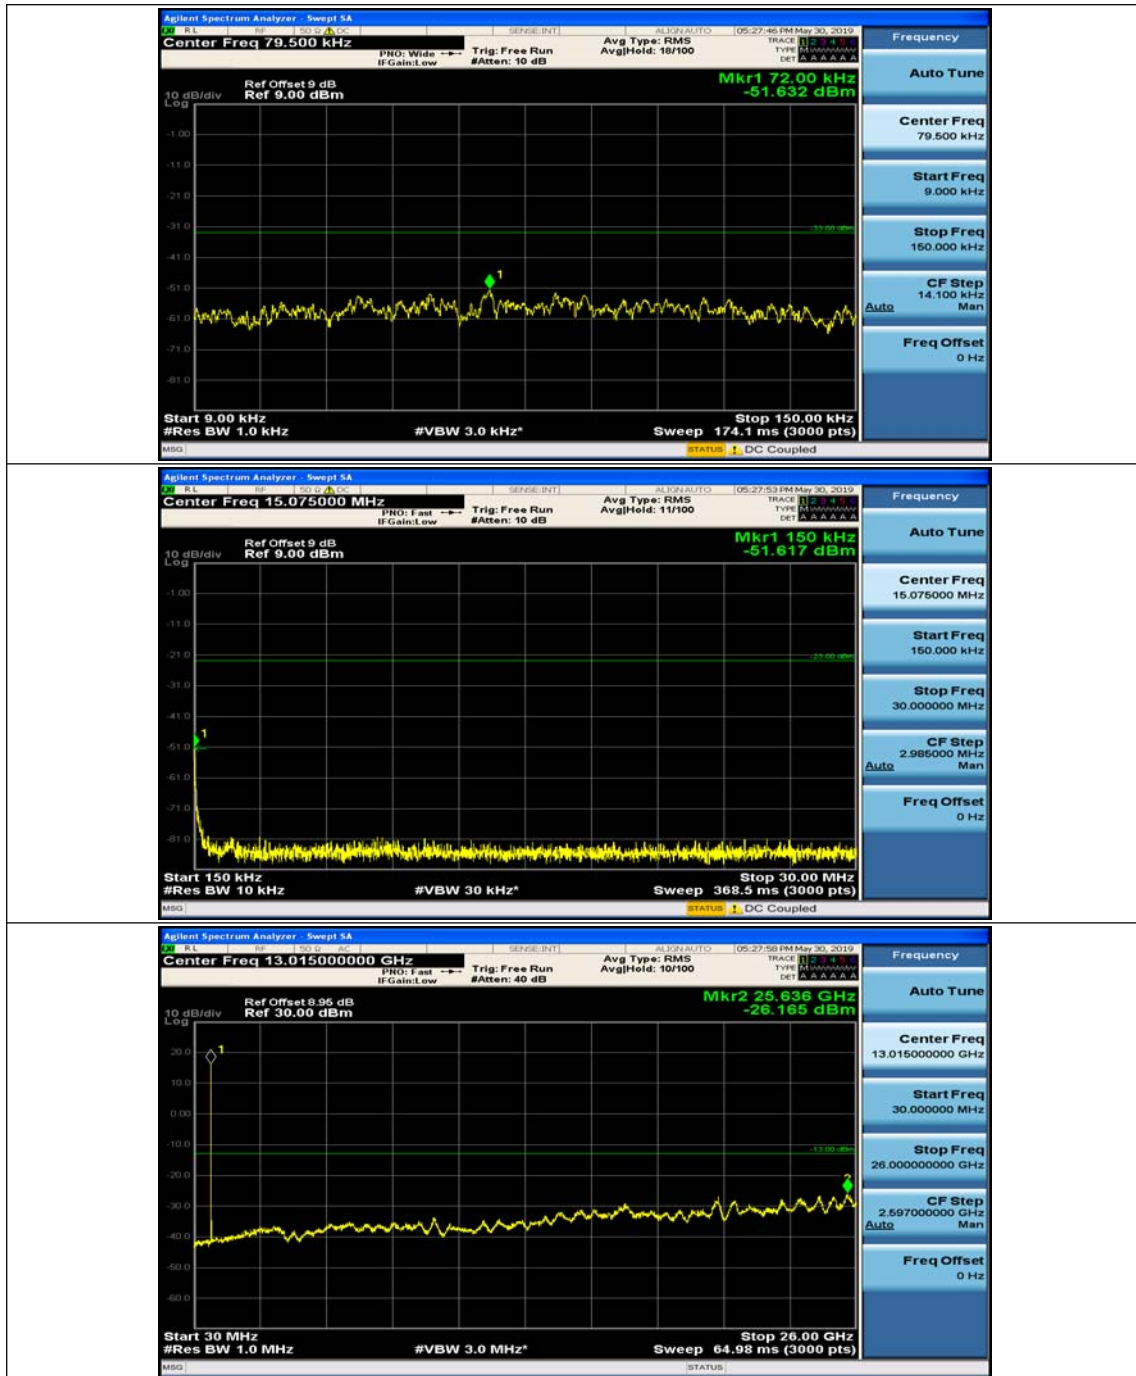

Appendix E: Conducted Spurious Emission

Test Graphs

Channel Bandwidth: 1.4 MHz

(Channel Bandwidth: 1.4 MHz)_MCH_QPSK_1RB#0

(Channel Bandwidth: 1.4 MHz)_MCH_QPSK_1RB#3

(Channel Bandwidth: 1.4 MHz)_HCH_QPSK_1RB#0