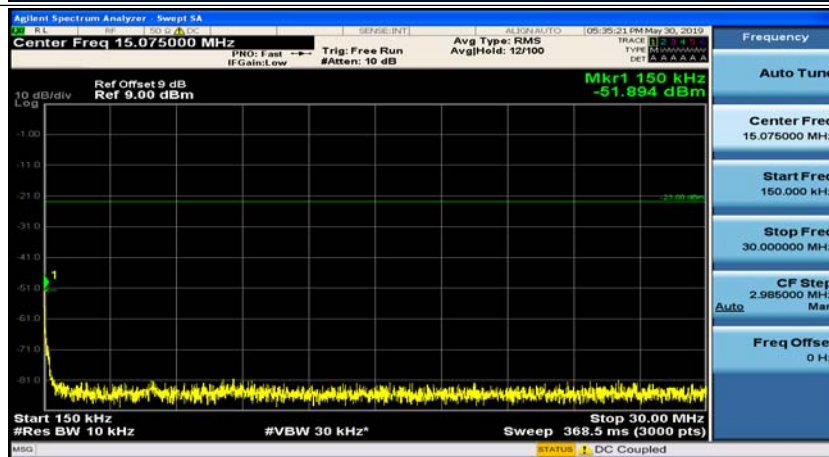

(Channel Bandwidth: 1.4 MHz)_HCH_16QAM_1RB#0

(Channel Bandwidth: 1.4 MHz)_HCH_16QAM_1RB#3

Channel Bandwidth: 3 MHz

(Channel Bandwidth: 3 MHz)_MCH_QPSK_1RB#0

(Channel Bandwidth: 3 MHz)_MCH_QPSK_1RB#7

(Channel Bandwidth: 3 MHz)_HCH_QPSK_1RB#0