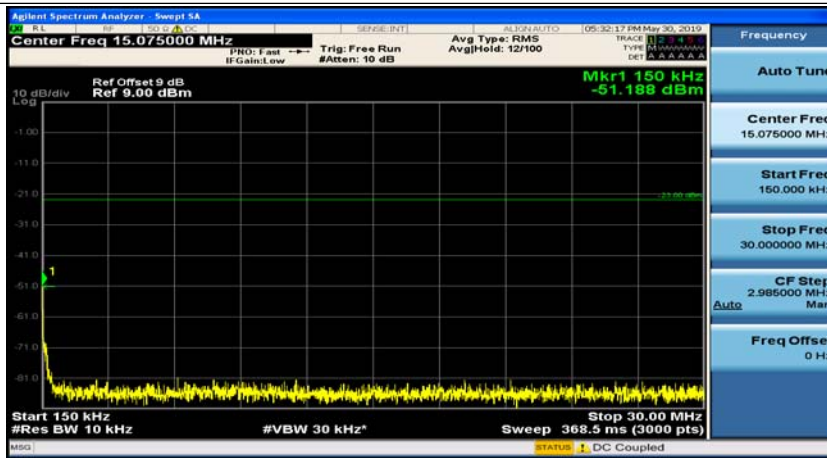

(Channel Bandwidth: 3 MHz)_LCH_16QAM_1RB#0

(Channel Bandwidth: 3 MHz)_LCH_16QAM_1RB#7