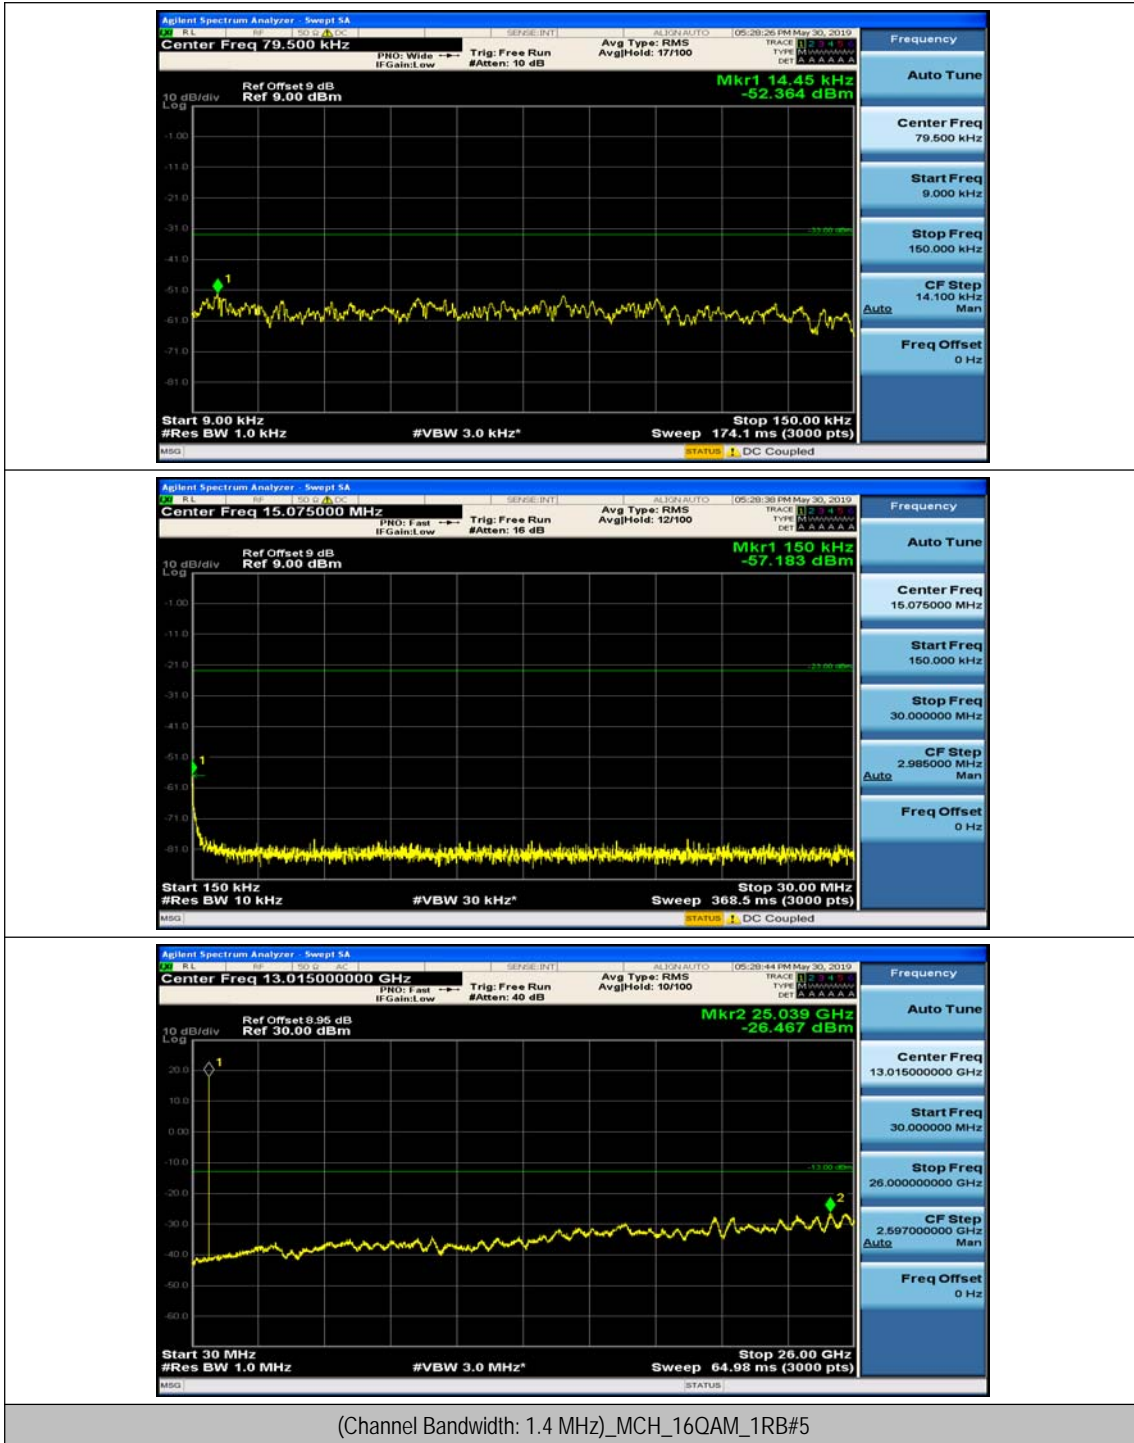

(Channel Bandwidth: 1.4 MHz)_HCH_QPSK_1RB#3

(Channel Bandwidth: 1.4 MHz)_LCH_16QAM_1RB#0

(Channel Bandwidth: 1.4 MHz)_LCH_16QAM_1RB#3

(Channel Bandwidth: 1.4 MHz)_MCH_16QAM_1RB#0

(Channel Bandwidth: 1.4 MHz)_MCH_16QAM_1RB#3