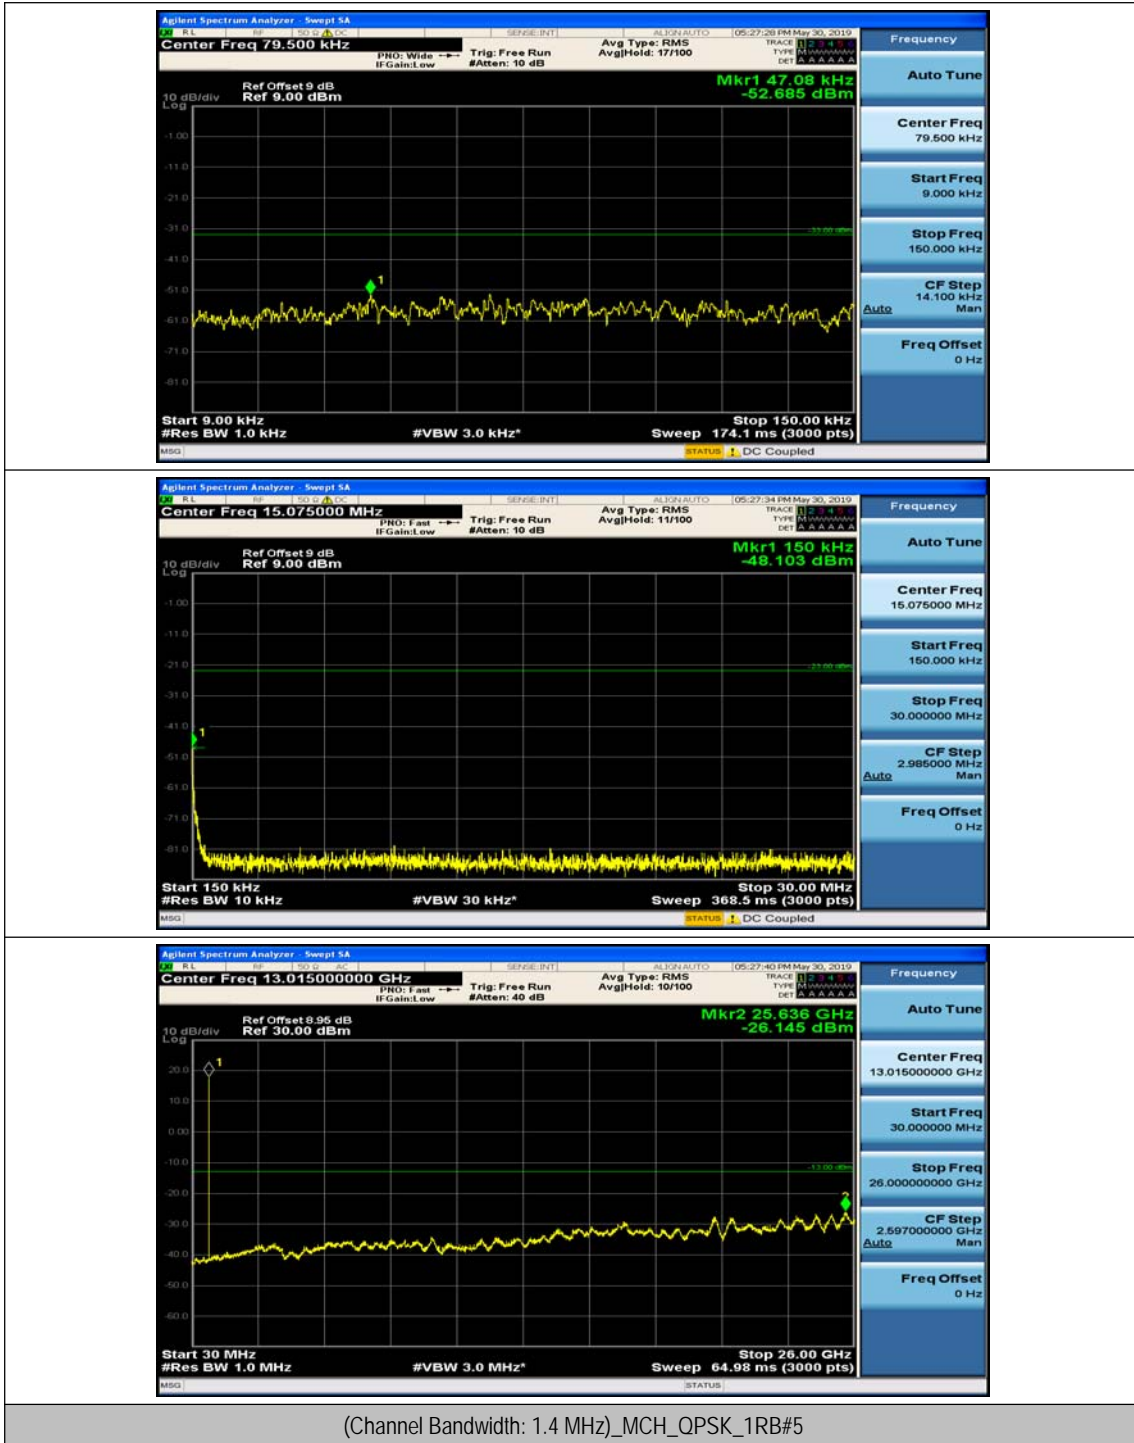

Appendix E: Conducted Spurious Emission

Test Graphs

Channel Bandwidth: 1.4 MHz

(Channel Bandwidth: 1.4 MHz)_MCH_QPSK_1RB#0

(Channel Bandwidth: 1.4 MHz)_MCH_QPSK_1RB#3

(Channel Bandwidth: 1.4 MHz)_HCH_QPSK_1RB#0