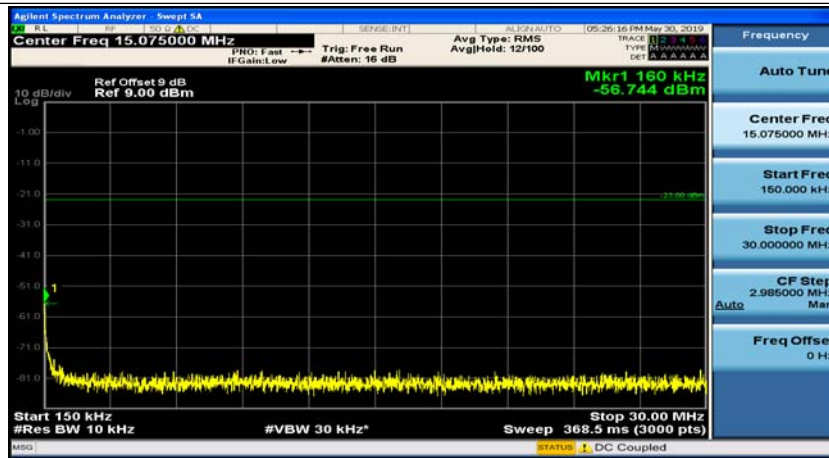

(Channel Bandwidth: 1.4 MHz)_LCH_16QAM_1RB#0

(Channel Bandwidth: 1.4 MHz)_LCH_16QAM_1RB#3