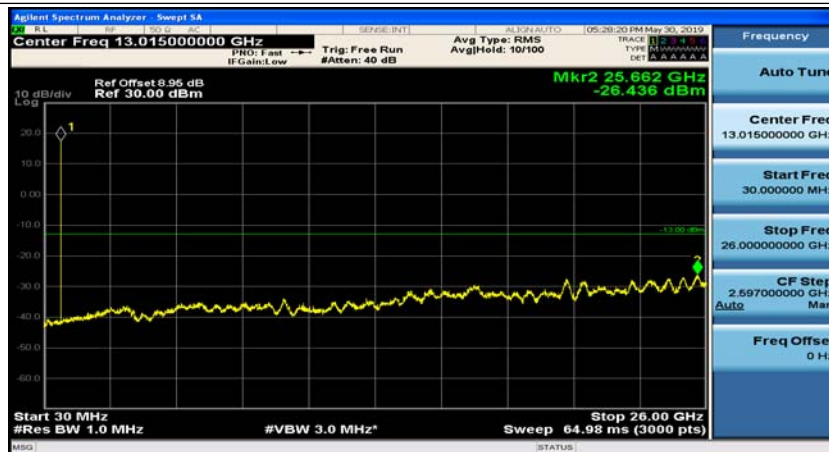

(Channel Bandwidth: 1.4 MHz)_HCH_QPSK_1RB#3

(Channel Bandwidth: 1.4 MHz)_LCH_16QAM_1RB#0

(Channel Bandwidth: 1.4 MHz)_LCH_16QAM_1RB#3

(Channel Bandwidth: 1.4 MHz)_MCH_16QAM_1RB#0

(Channel Bandwidth: 1.4 MHz)_MCH_16QAM_1RB#3