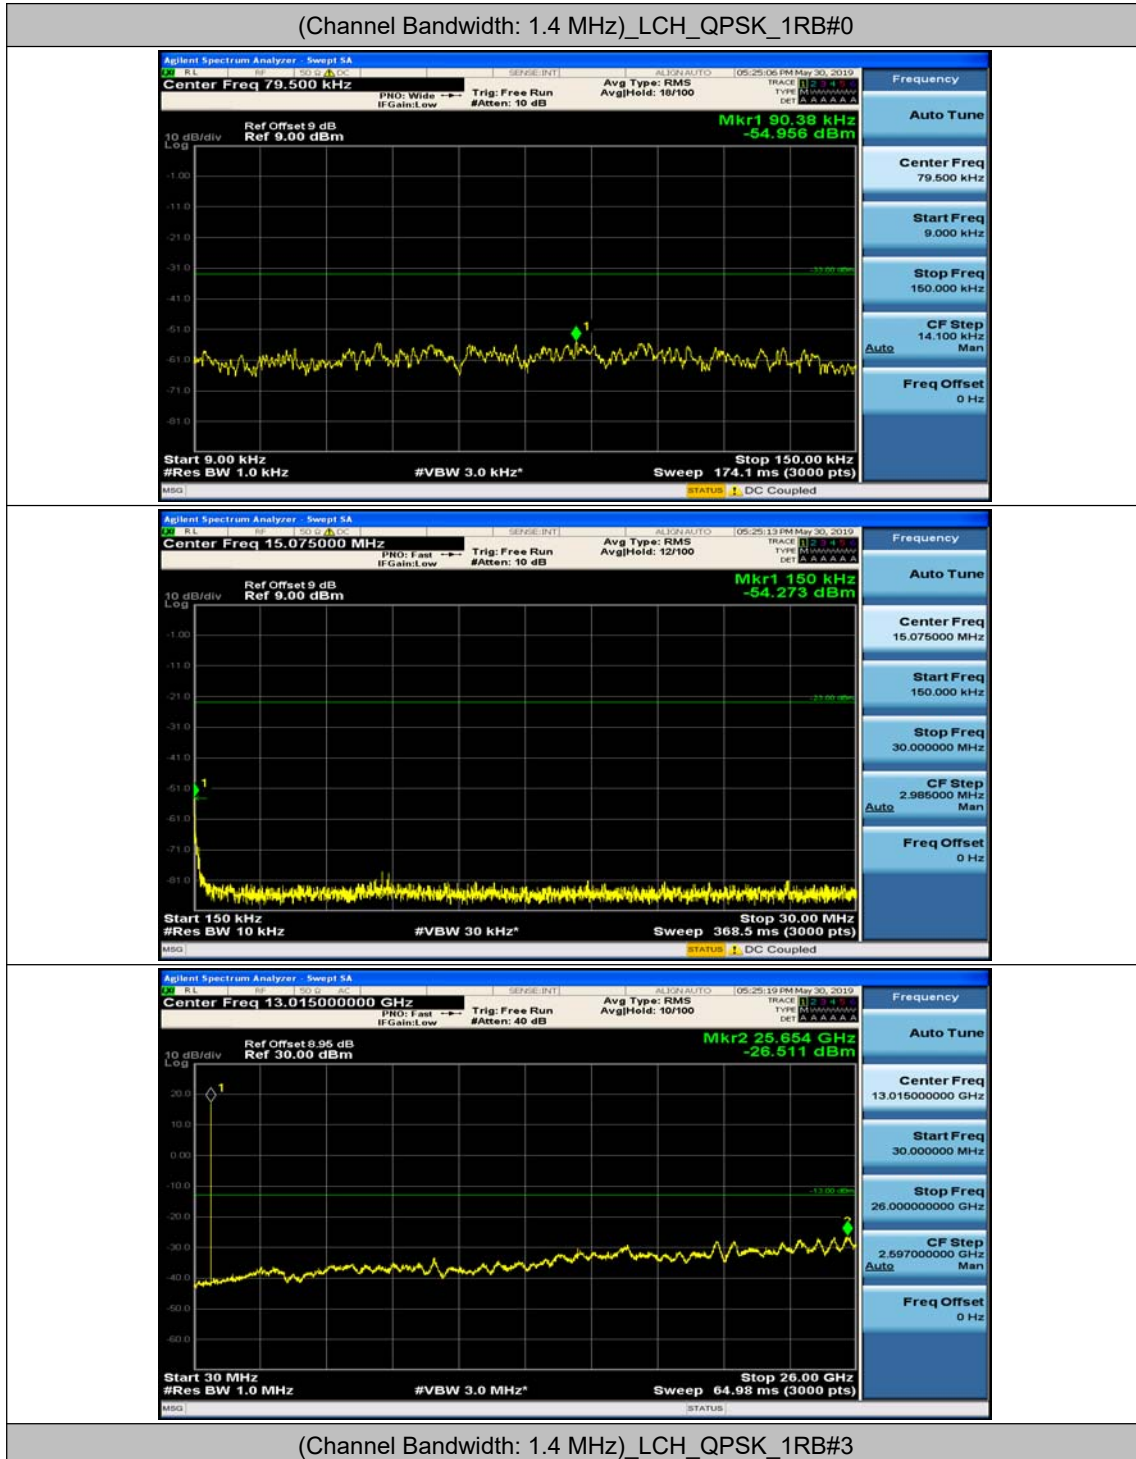

Appendix E: Conducted Spurious Emission

Test Graphs

Channel Bandwidth: 1.4 MHz