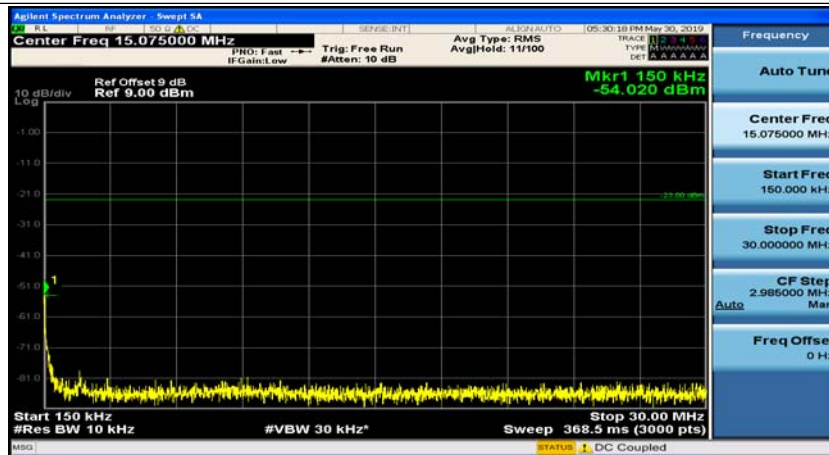

(Channel Bandwidth: 1.4 MHz)_HCH_16QAM_1RB#0

(Channel Bandwidth: 1.4 MHz)_HCH_16QAM_1RB#3