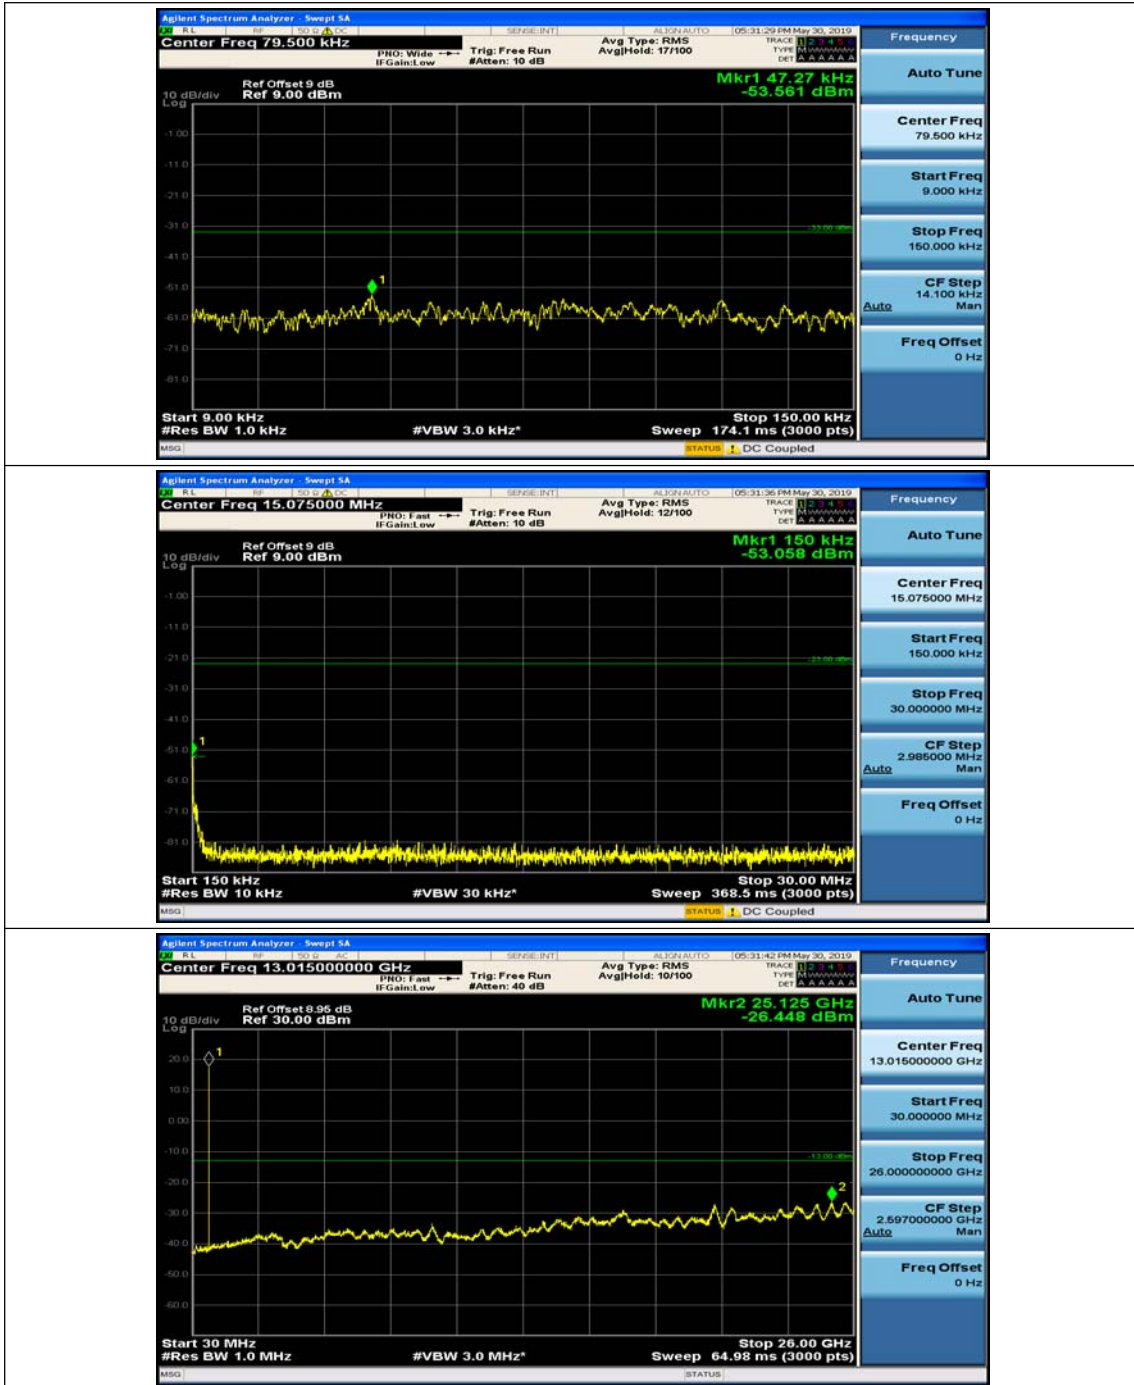

(Channel Bandwidth: 1.4 MHz)_HCH_16QAM_1RB#0

(Channel Bandwidth: 1.4 MHz)_HCH_16QAM_1RB#3

Channel Bandwidth: 3 MHz

(Channel Bandwidth: 3 MHz)_MCH_QPSK_1RB#0

(Channel Bandwidth: 3 MHz)_MCH_QPSK_1RB#7

(Channel Bandwidth: 3 MHz)_HCH_QPSK_1RB#0