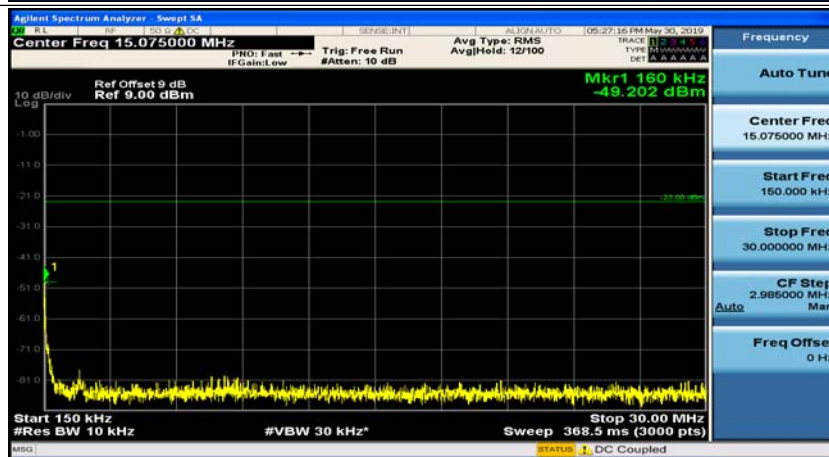

Appendix E: Conducted Spurious Emission

Test Graphs

Channel Bandwidth: 1.4 MHz

(Channel Bandwidth: 1.4 MHz)_MCH_QPSK_1RB#0

(Channel Bandwidth: 1.4 MHz)_MCH_QPSK_1RB#3

(Channel Bandwidth: 1.4 MHz)_HCH_QPSK_1RB#0