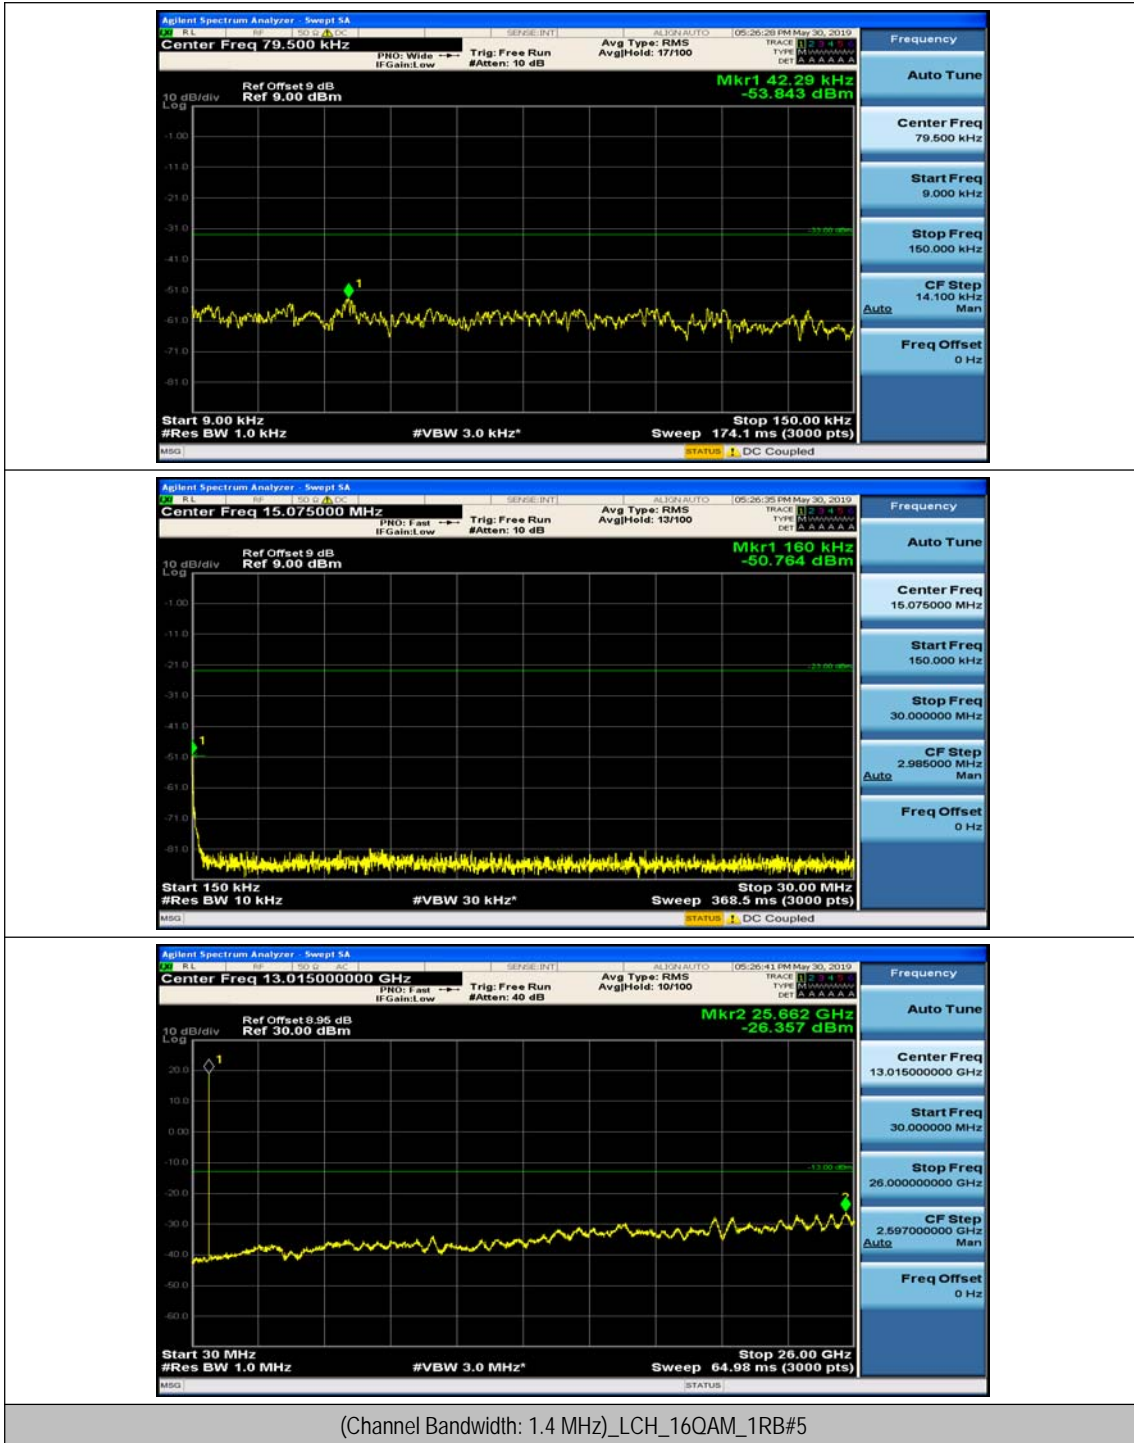

Appendix E: Conducted Spurious Emission

Test Graphs

Channel Bandwidth: 1.4 MHz

(Channel Bandwidth: 1.4 MHz)_MCH_QPSK_1RB#0

(Channel Bandwidth: 1.4 MHz)_MCH_QPSK_1RB#3

(Channel Bandwidth: 1.4 MHz)_HCH_QPSK_1RB#0

(Channel Bandwidth: 1.4 MHz)_HCH_QPSK_1RB#3

(Channel Bandwidth: 1.4 MHz)_LCH_16QAM_1RB#0

(Channel Bandwidth: 1.4 MHz)_LCH_16QAM_1RB#3

(Channel Bandwidth: 1.4 MHz)_MCH_16QAM_1RB#0

(Channel Bandwidth: 1.4 MHz)_MCH_16QAM_1RB#3