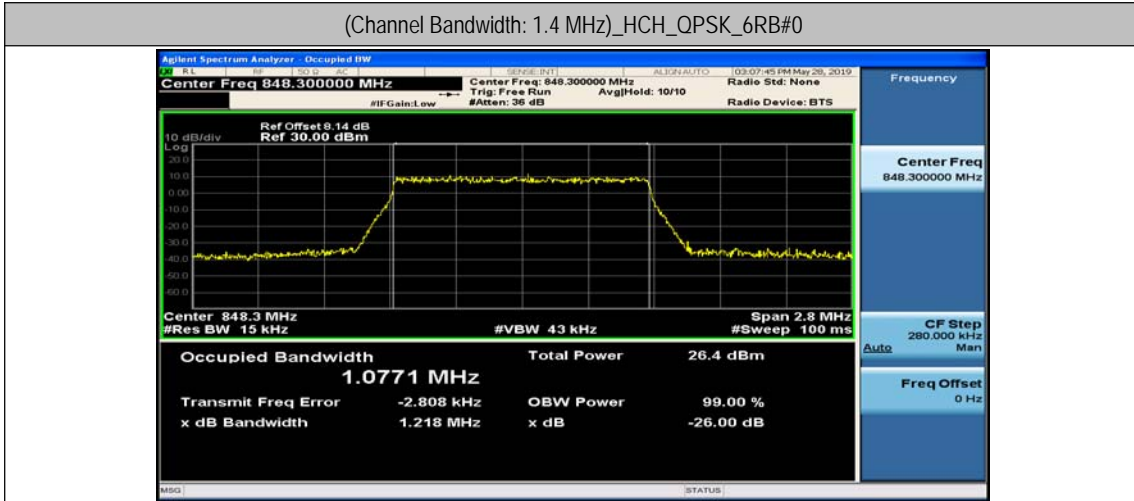

(Channel Bandwidth: 1.4 MHz)_HCH_QPSK_6RB#0