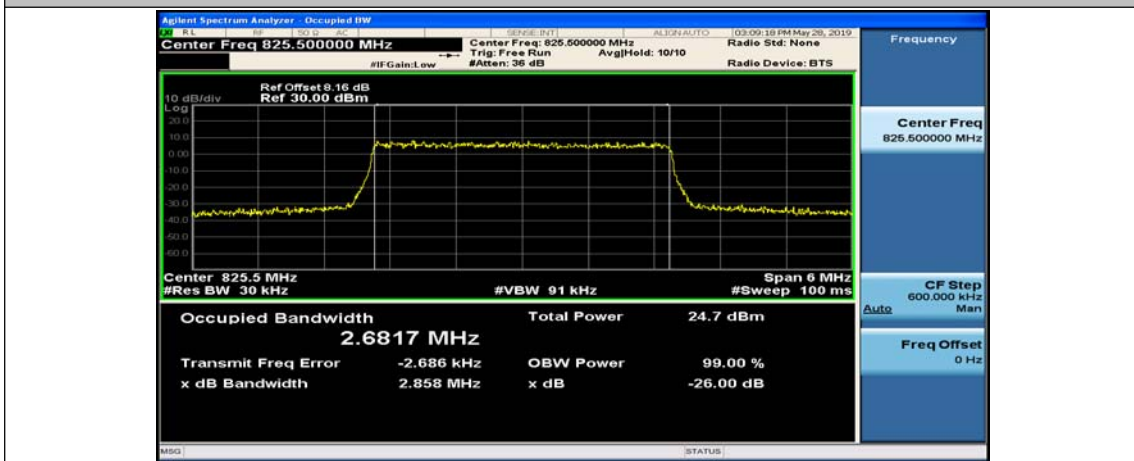

(Channel Bandwidth: 3 MHz)_LCH_QPSK_15RB#0