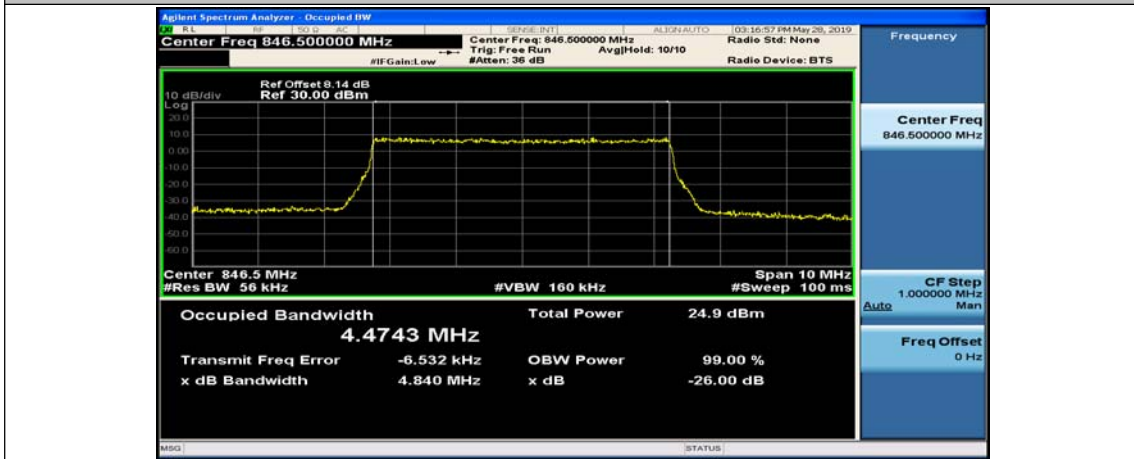

(Channel Bandwidth: 5 MHz)_MCH_QPSK_25RB#0

(Channel Bandwidth: 5 MHz)_HCH_QPSK_25RB#0