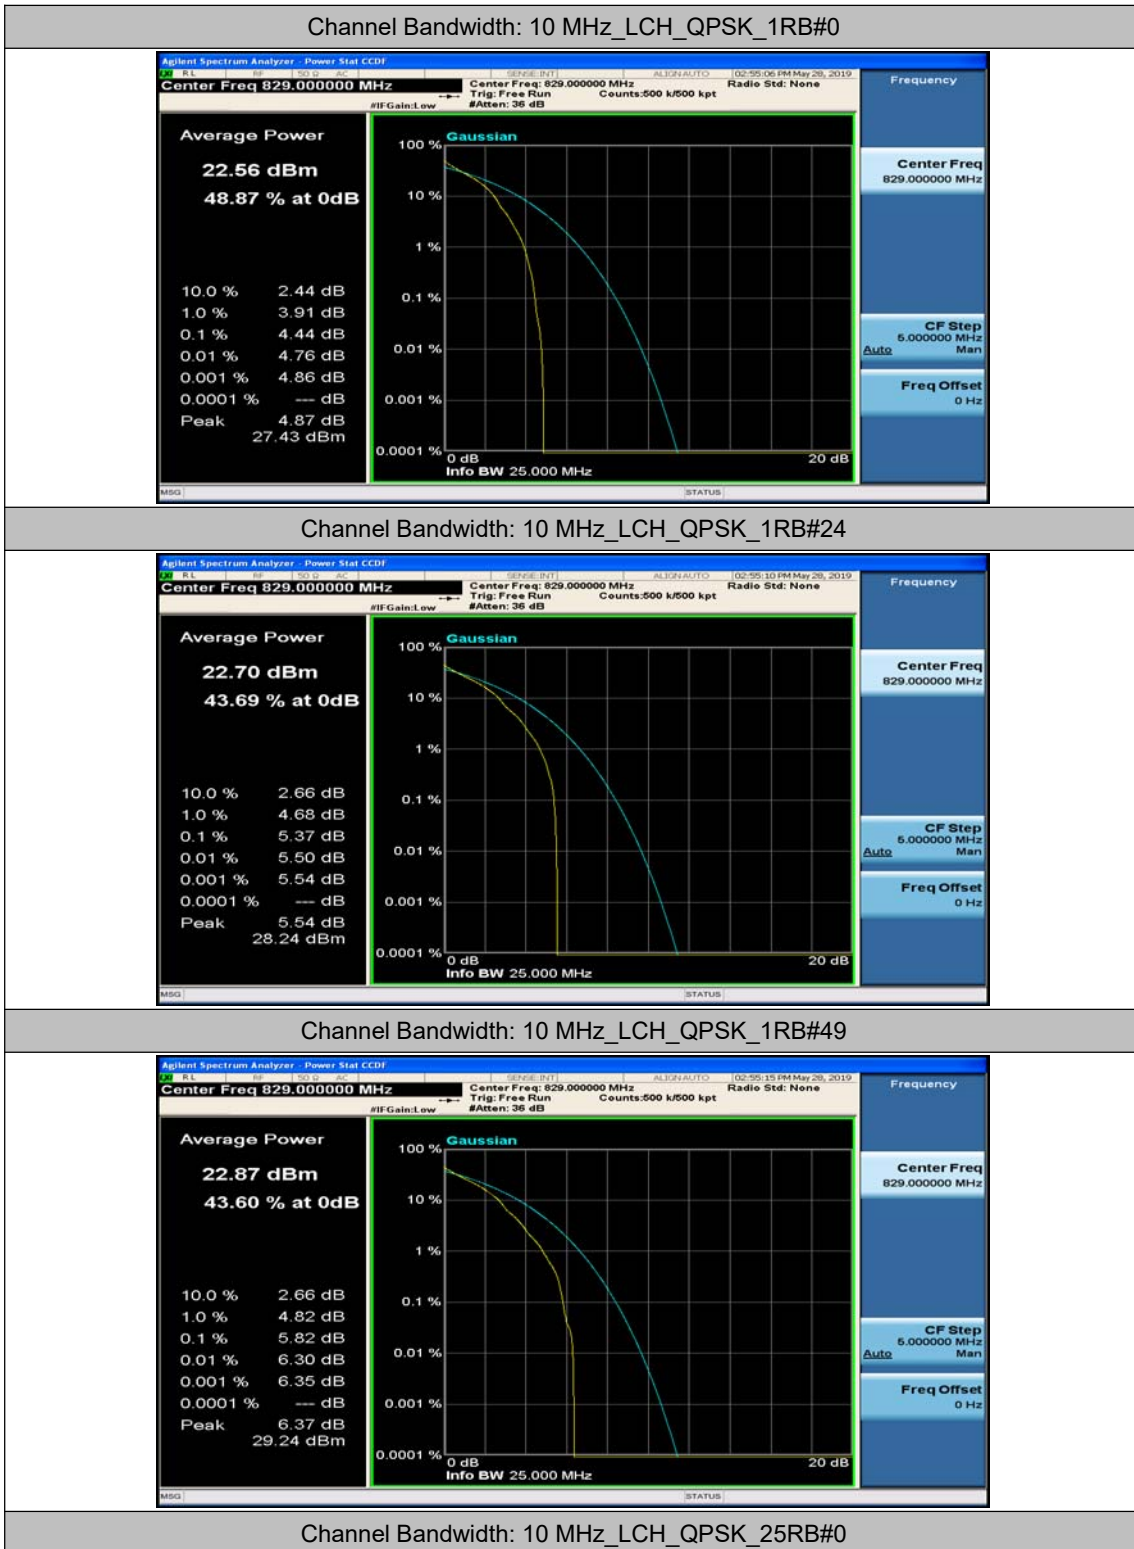

(Channel Bandwidth: 5 MHz)_HCH_16QAM_1RB#24

(Channel Bandwidth: 5 MHz)_HCH_16QAM_12RB#0

(Channel Bandwidth: 5 MHz)_HCH_16QAM_12RB#6

(Channel Bandwidth: 5 MHz)_HCH_16QAM_12RB#13

(Channel Bandwidth: 5 MHz)_HCH_16QAM_25RB#0

Channel Bandwidth: 10 MHz

Channel Bandwidth: 10 MHz_MCH_QPSK_1RB#0

Channel Bandwidth: 10 MHz_MCH_QPSK_1RB#24

Channel Bandwidth: 10 MHz_MCH_QPSK_1RB#49

Channel Bandwidth: 10 MHz_MCH_QPSK_25RB#0

Channel Bandwidth: 10 MHz_MCH_QPSK_25RB#12