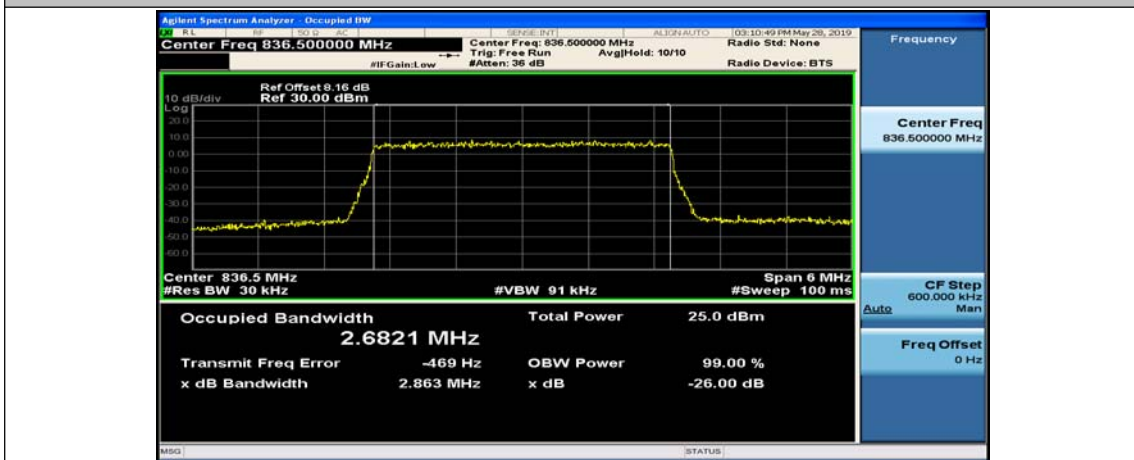

(Channel Bandwidth: 3 MHz)_MCH_QPSK_15RB#0