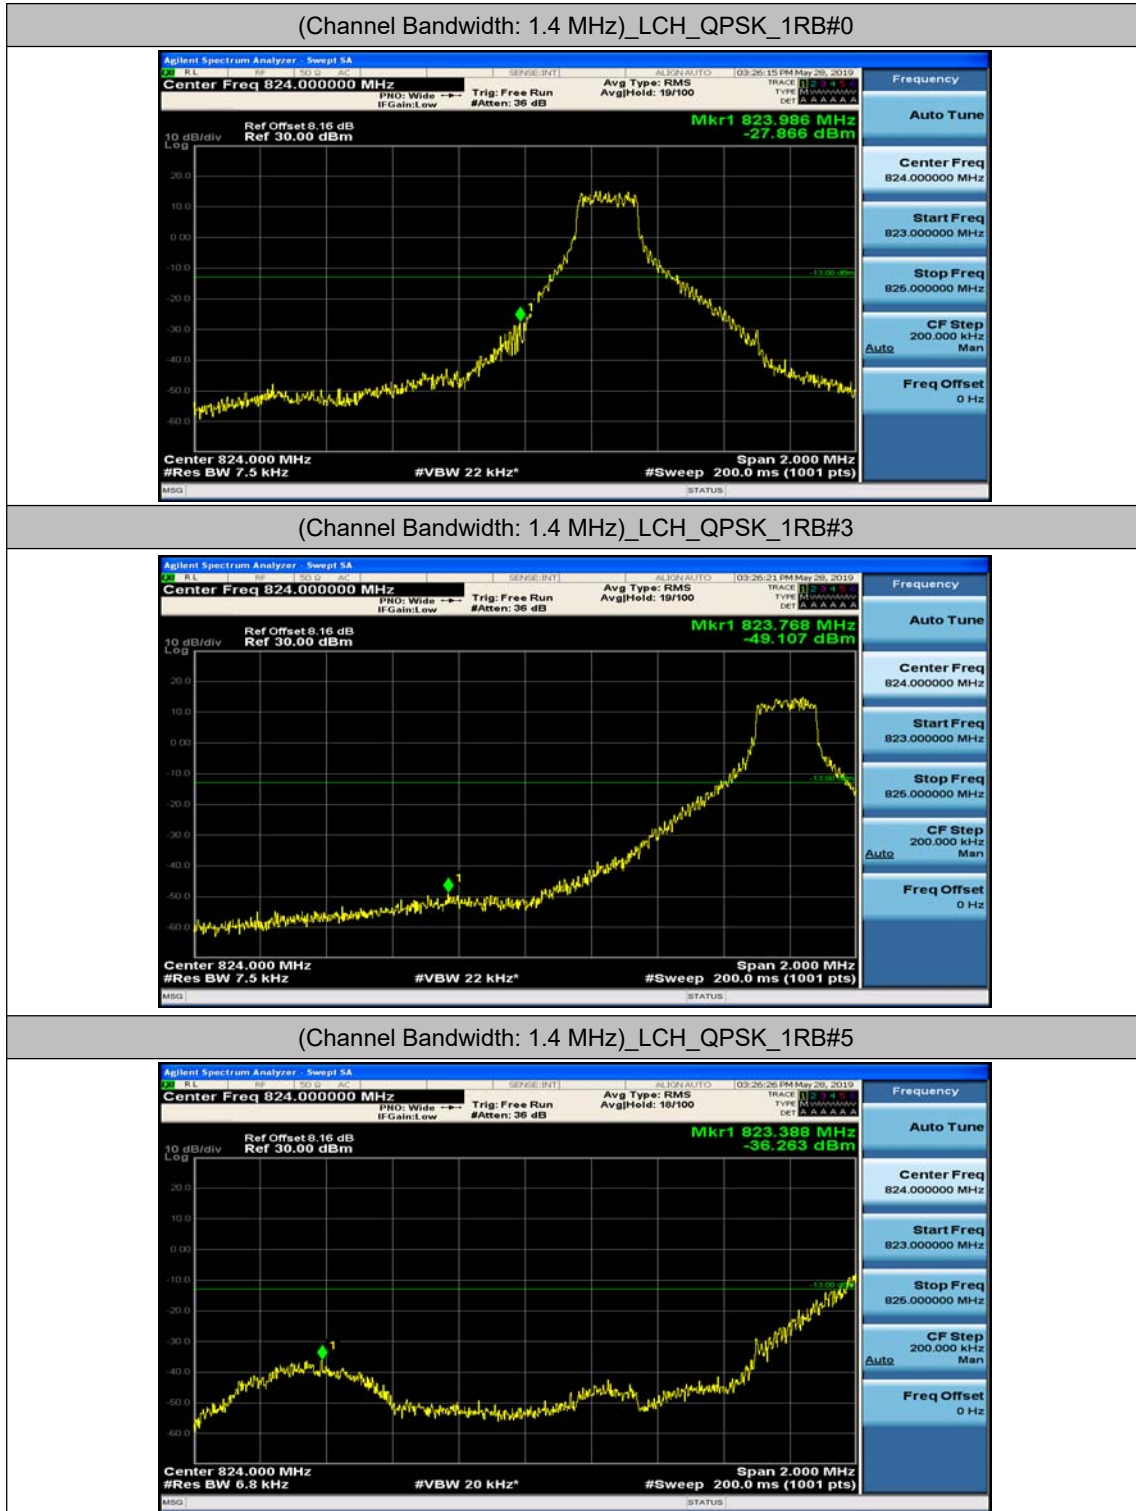

Appendix D: Band Edge

Test Graphs

Channel Bandwidth: 1.4 MHz