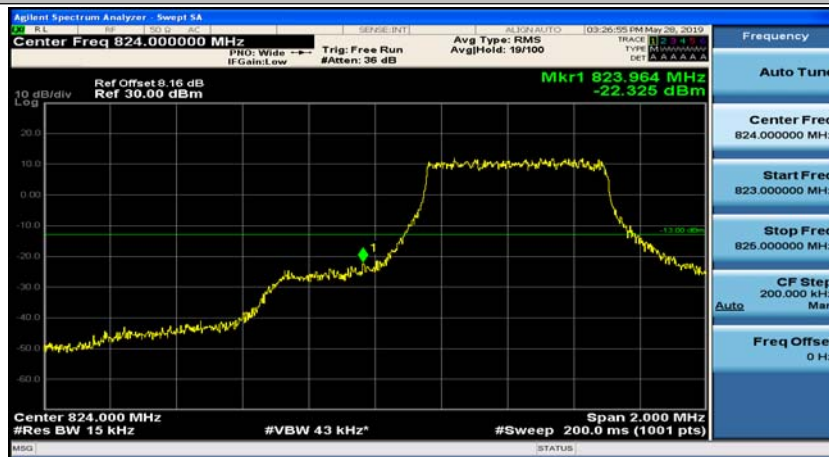

Channel Bandwidth: 10 MHz_HCH_16QAM_50RB#0

Appendix D: Band Edge

Test Graphs

Channel Bandwidth: 1.4 MHz

(Channel Bandwidth: 1.4 MHz)_LCH_QPSK_3RB#0

(Channel Bandwidth: 1.4 MHz)_LCH_QPSK_3RB#2

(Channel Bandwidth: 1.4 MHz)_LCH_QPSK_3RB#3