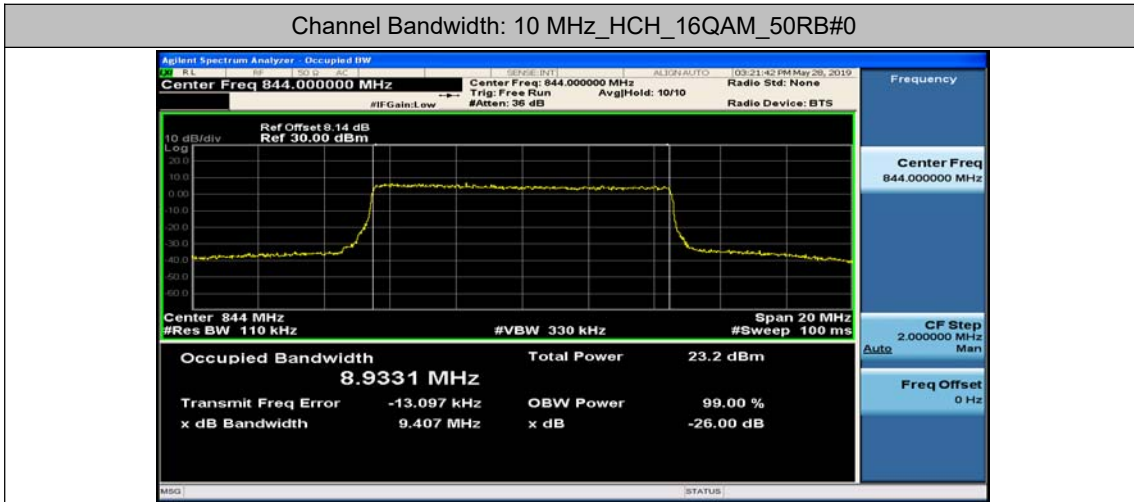

Channel Bandwidth: 10 MHz_HCH_16QAM_50RB#0