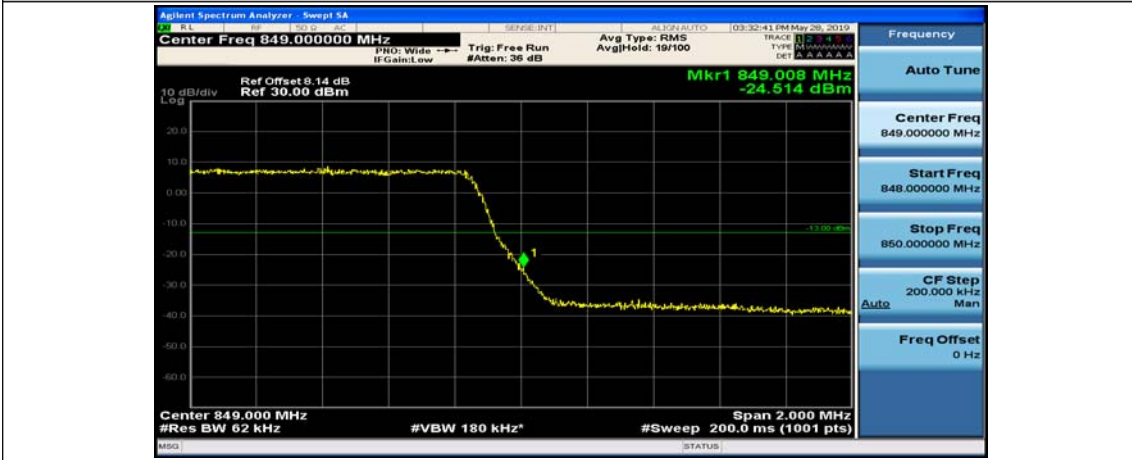

Channel Bandwidth: 5 MHz

(Channel Bandwidth: 5 MHz)_LCH_QPSK_1RB#12