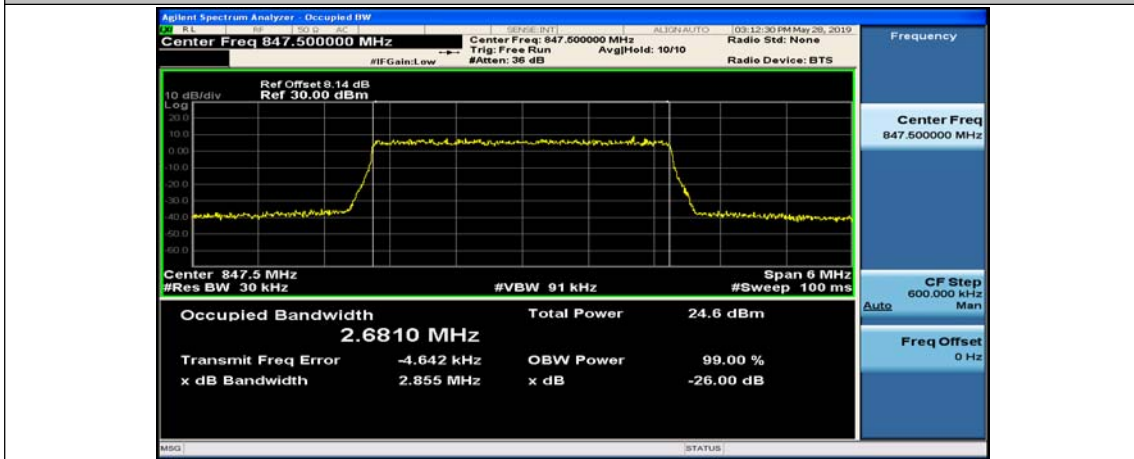

Channel Bandwidth: 3 MHz

(Channel Bandwidth: 3 MHz)_LCH_QPSK_15RB#0

(Channel Bandwidth: 3 MHz)_MCH_QPSK_15RB#0

(Channel Bandwidth: 3 MHz)_HCH_16QAM_15RB#0

Channel Bandwidth: 5 MHz

(Channel Bandwidth: 5 MHz)_LCH_QPSK_25RB#0