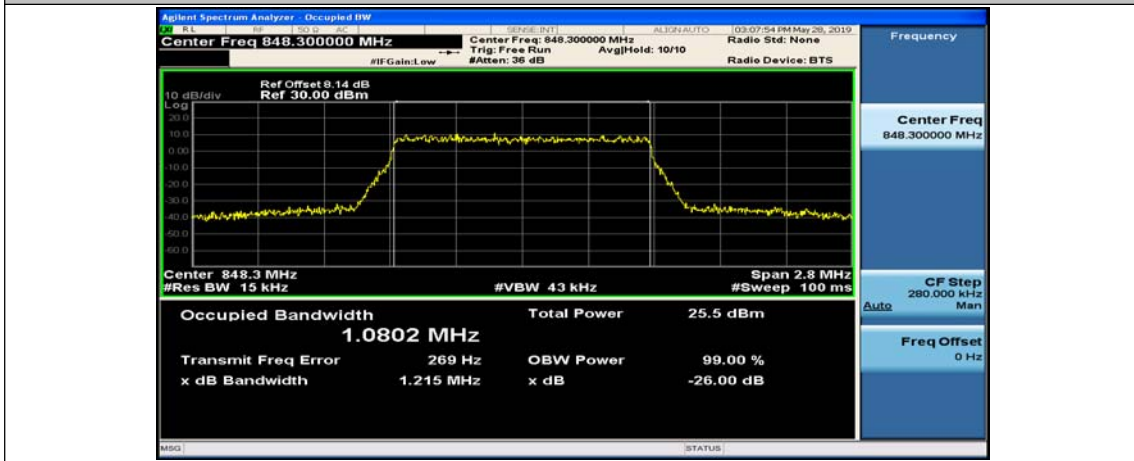

Test Graphs

Channel Bandwidth: 1.4 MHz

(Channel Bandwidth: 1.4 MHz)_HCH_QPSK_6RB#0

(Channel Bandwidth: 1.4 MHz)_LCH_16QAM_6RB#0

(Channel Bandwidth: 1.4 MHz)_MCH_16QAM_6RB#0

(Channel Bandwidth: 1.4 MHz)_HCH_16QAM_6RB#0