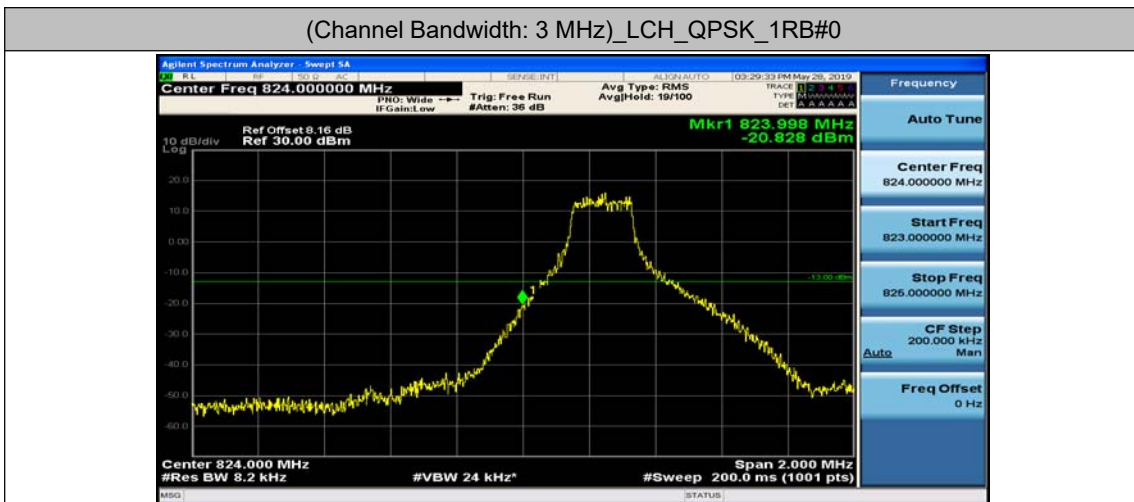

(Channel Bandwidth: 1.4 MHz)_HCH_16QAM_3RB#3

(Channel Bandwidth: 1.4 MHz)_HCH_16QAM_6RB#0

Channel Bandwidth: 3 MHz

(Channel Bandwidth: 3 MHz)_LCH_QPSK_1RB#0

(Channel Bandwidth: 3 MHz)_LCH_QPSK_1RB#7

(Channel Bandwidth: 3 MHz)_LCH_QPSK_1RB#14