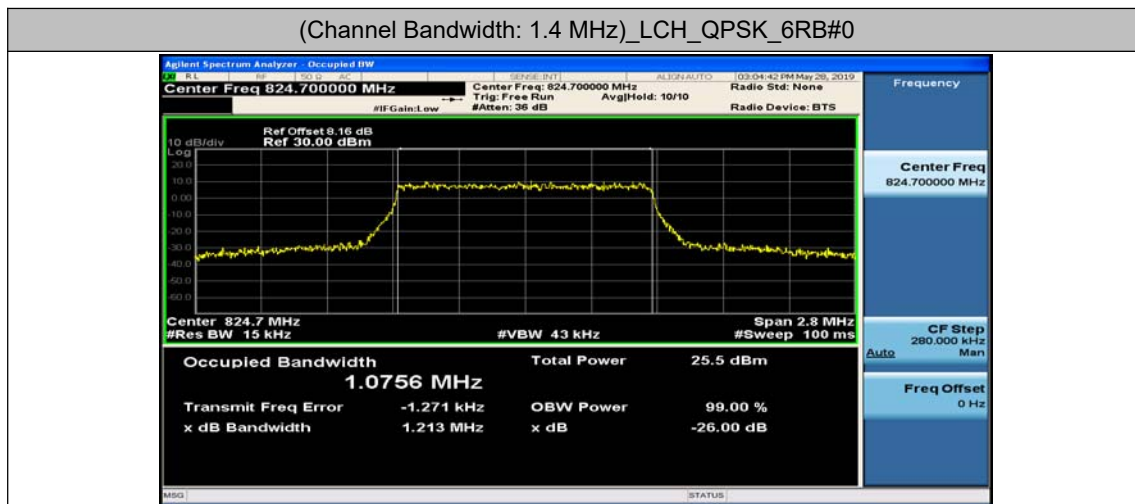

Channel Bandwidth: 10 MHz

Channel Bandwidth: 10 MHz						
Modulation	Channel	RB Configuration		Occupied Bandwidth (MHz)	26dB Bandwidth (MHz)	Verdict
		Size	Offset			
QPSK	LCH	50	0	8.9540	9.427	PASS
	MCH	50	0	8.9373	9.493	PASS
	HCH	50	0	8.9525	9.490	PASS
16QAM	LCH	50	0	8.9463	9.437	PASS
	MCH	50	0	8.9488	9.421	PASS
	HCH	50	0	8.9331	9.407	PASS

Test Graphs

Channel Bandwidth: 1.4 MHz