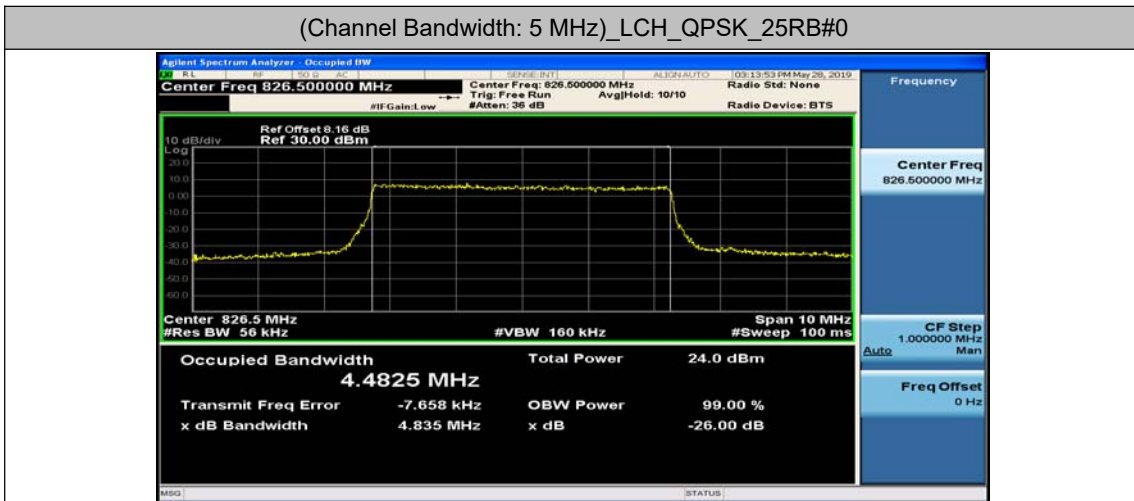

Channel Bandwidth: 3 MHz

(Channel Bandwidth: 3 MHz)_LCH_QPSK_15RB#0

(Channel Bandwidth: 3 MHz)_MCH_QPSK_15RB#0

(Channel Bandwidth: 3 MHz)_HCH_16QAM_15RB#0

Channel Bandwidth: 5 MHz

(Channel Bandwidth: 5 MHz)_LCH_QPSK_25RB#0