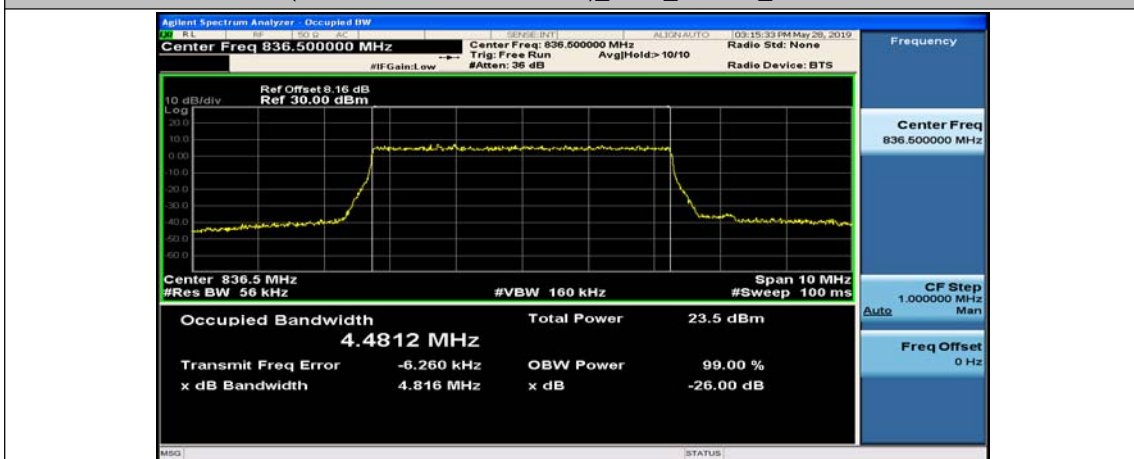

(Channel Bandwidth: 5 MHz)_MCH_QPSK_25RB#0

(Channel Bandwidth: 5 MHz)_HCH_QPSK_25RB#0

(Channel Bandwidth: 5 MHz)_LCH_16QAM_25RB#0

(Channel Bandwidth: 5 MHz)_MCH_16QAM_25RB#0

(Channel Bandwidth: 5 MHz)_HCH_16QAM_25RB#0