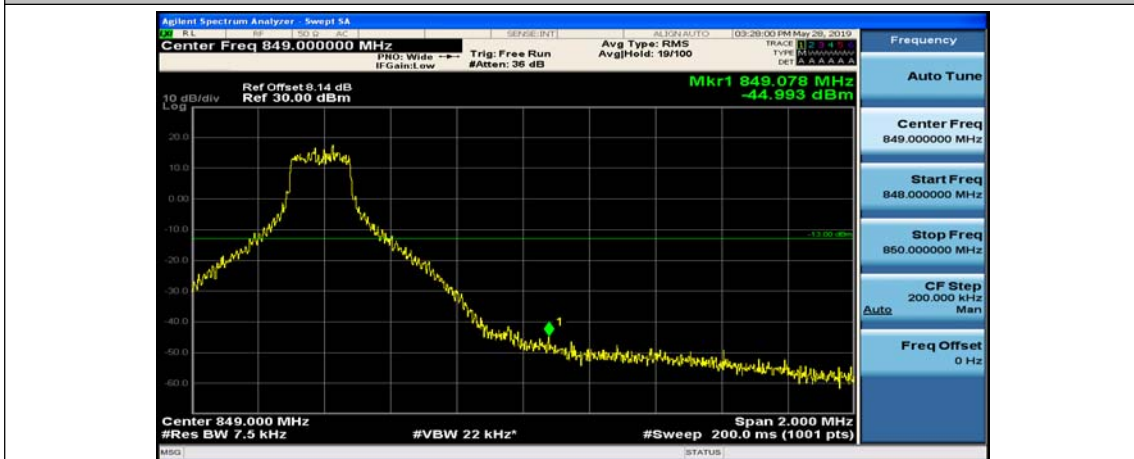

(Channel Bandwidth: 1.4 MHz)_HCH_QPSK_1RB#3