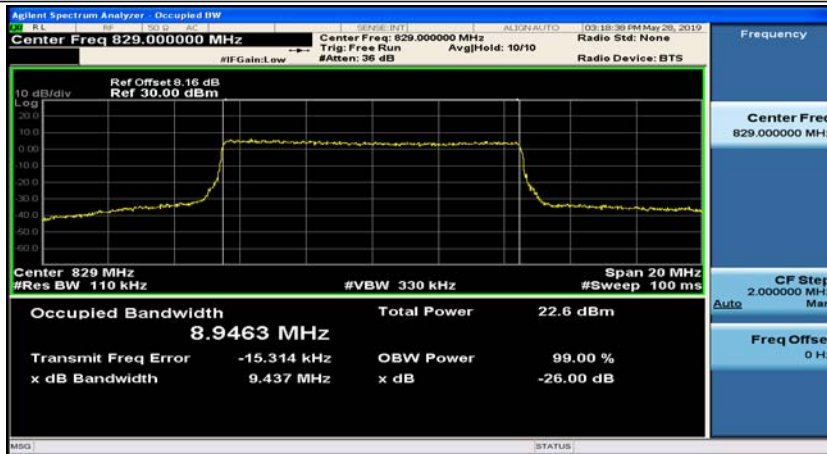

Channel Bandwidth: 10 MHz

Channel Bandwidth: 10 MHz_LCH_QPSK_50RB#0

Channel Bandwidth: 10 MHz_MCH_QPSK_50RB#0

Channel Bandwidth: 10 MHz_HCH_QPSK_50RB#0

Channel Bandwidth: 10 MHz_LCH_16QAM_50RB#0

Channel Bandwidth: 10 MHz_MCH_16QAM_50RB#0