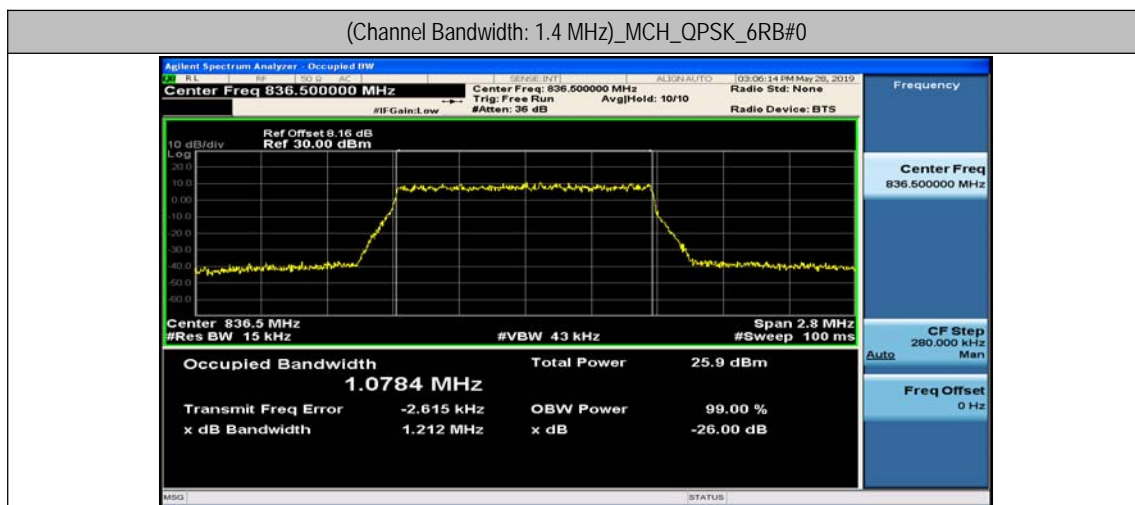

Channel Bandwidth: 10 MHz

Channel Bandwidth: 10 MHz						
Modulation	Channel	RB Configuration		Occupied Bandwidth (MHz)	26dB Bandwidth (MHz)	Verdict
		Size	Offset			
QPSK	LCH	50	0	8.9540	9.427	PASS
	MCH	50	0	8.9373	9.493	PASS
	HCH	50	0	8.9525	9.490	PASS
16QAM	LCH	50	0	8.9463	9.437	PASS
	MCH	50	0	8.9488	9.421	PASS
	HCH	50	0	8.9331	9.407	PASS

Test Graphs

Channel Bandwidth: 1.4 MHz