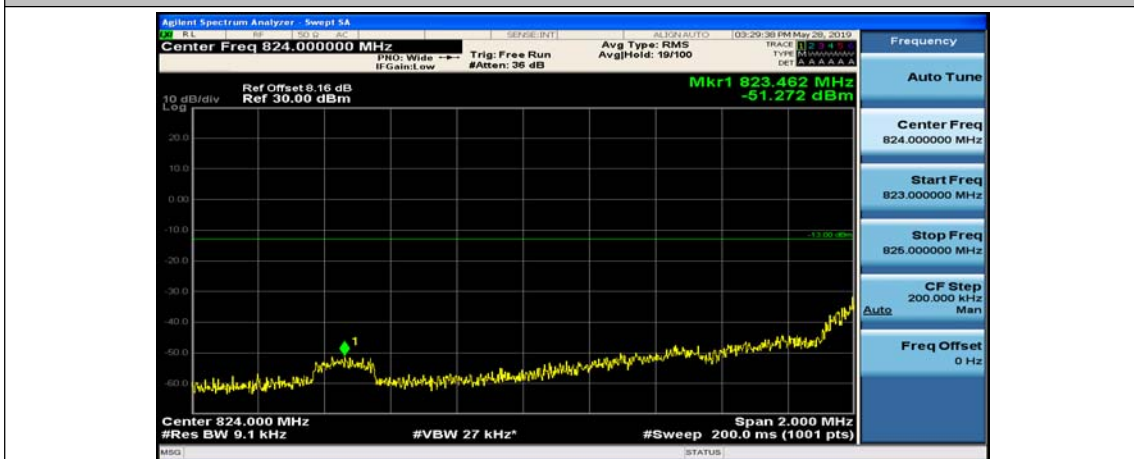

(Channel Bandwidth: 1.4 MHz)_HCH_16QAM_3RB#3

(Channel Bandwidth: 1.4 MHz)_HCH_16QAM_6RB#0

Channel Bandwidth: 3 MHz

(Channel Bandwidth: 3 MHz)_LCH_QPSK_1RB#0

(Channel Bandwidth: 3 MHz)_LCH_QPSK_1RB#7

(Channel Bandwidth: 3 MHz)_LCH_QPSK_1RB#14