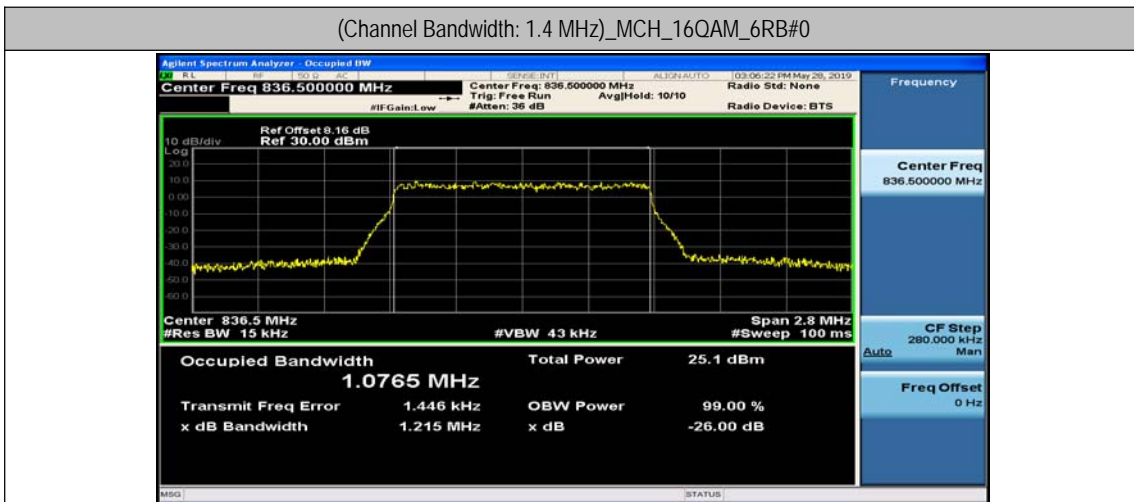

Test Graphs

Channel Bandwidth: 1.4 MHz

(Channel Bandwidth: 1.4 MHz)_HCH_QPSK_6RB#0

(Channel Bandwidth: 1.4 MHz)_LCH_16QAM_6RB#0

(Channel Bandwidth: 1.4 MHz)_MCH_16QAM_6RB#0

(Channel Bandwidth: 1.4 MHz)_HCH_16QAM_6RB#0