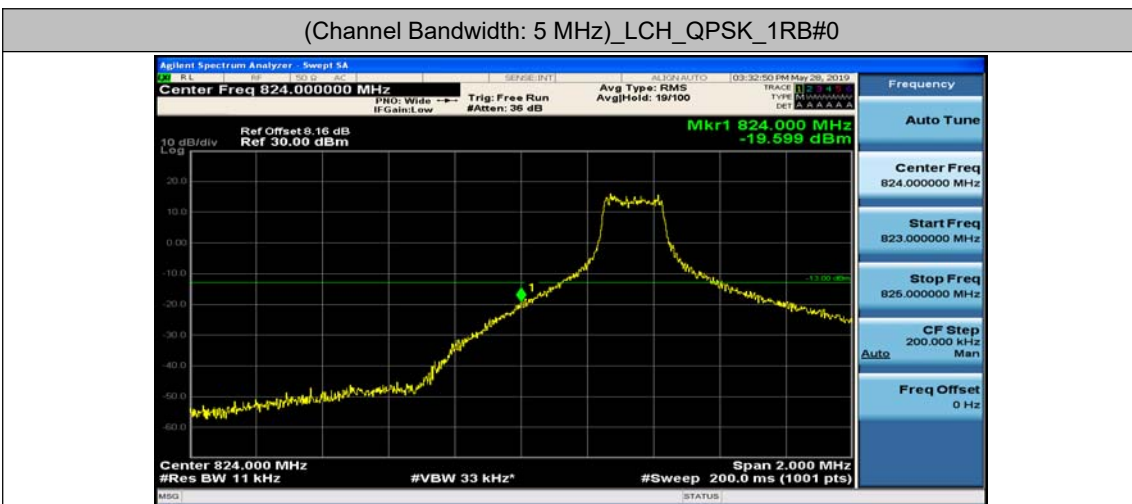

Channel Bandwidth: 5 MHz

(Channel Bandwidth: 5 MHz)_LCH_QPSK_1RB#12