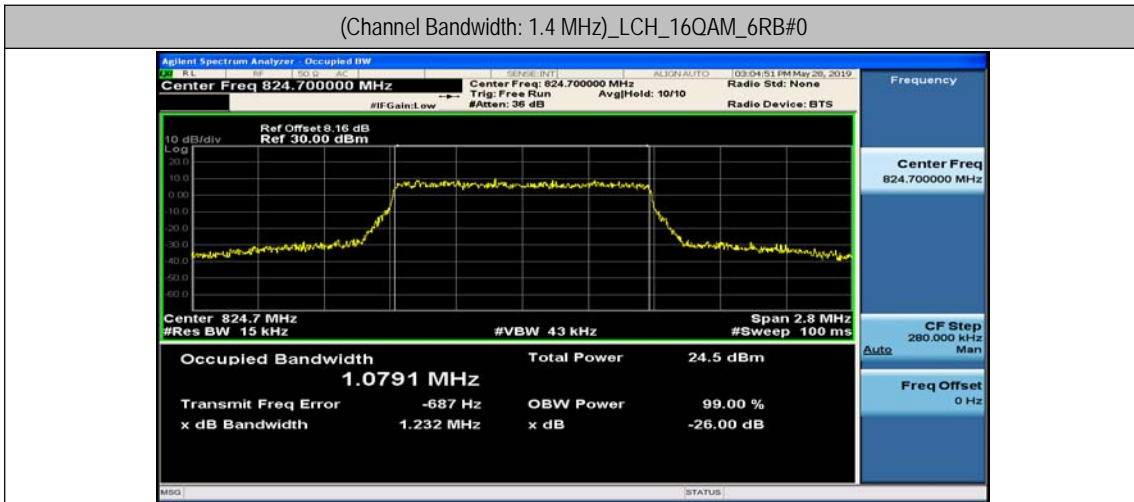

Test Graphs

Channel Bandwidth: 1.4 MHz

(Channel Bandwidth: 1.4 MHz)_HCH_QPSK_6RB#0

(Channel Bandwidth: 1.4 MHz)_LCH_16QAM_6RB#0

(Channel Bandwidth: 1.4 MHz)_MCH_16QAM_6RB#0

(Channel Bandwidth: 1.4 MHz)_HCH_16QAM_6RB#0