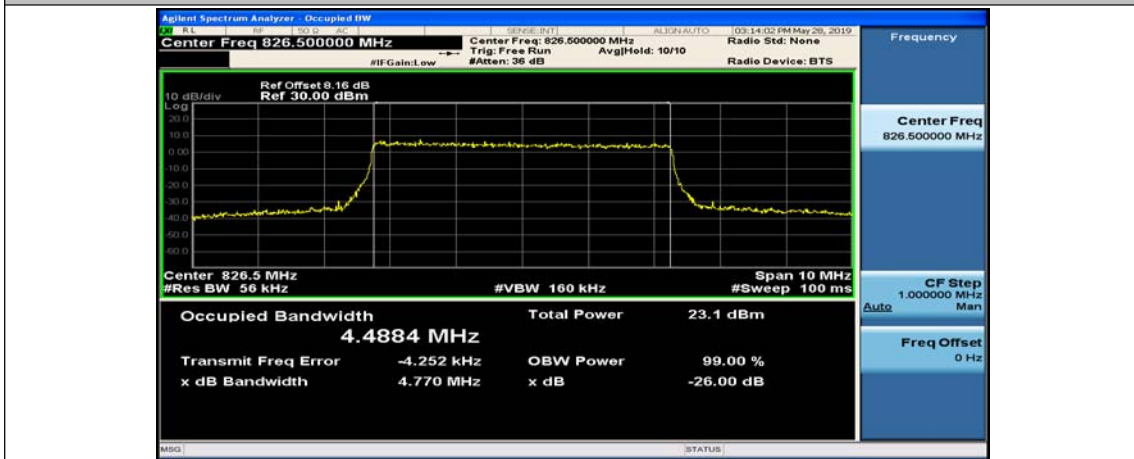

(Channel Bandwidth: 5 MHz)_LCH_16QAM_25RB#0