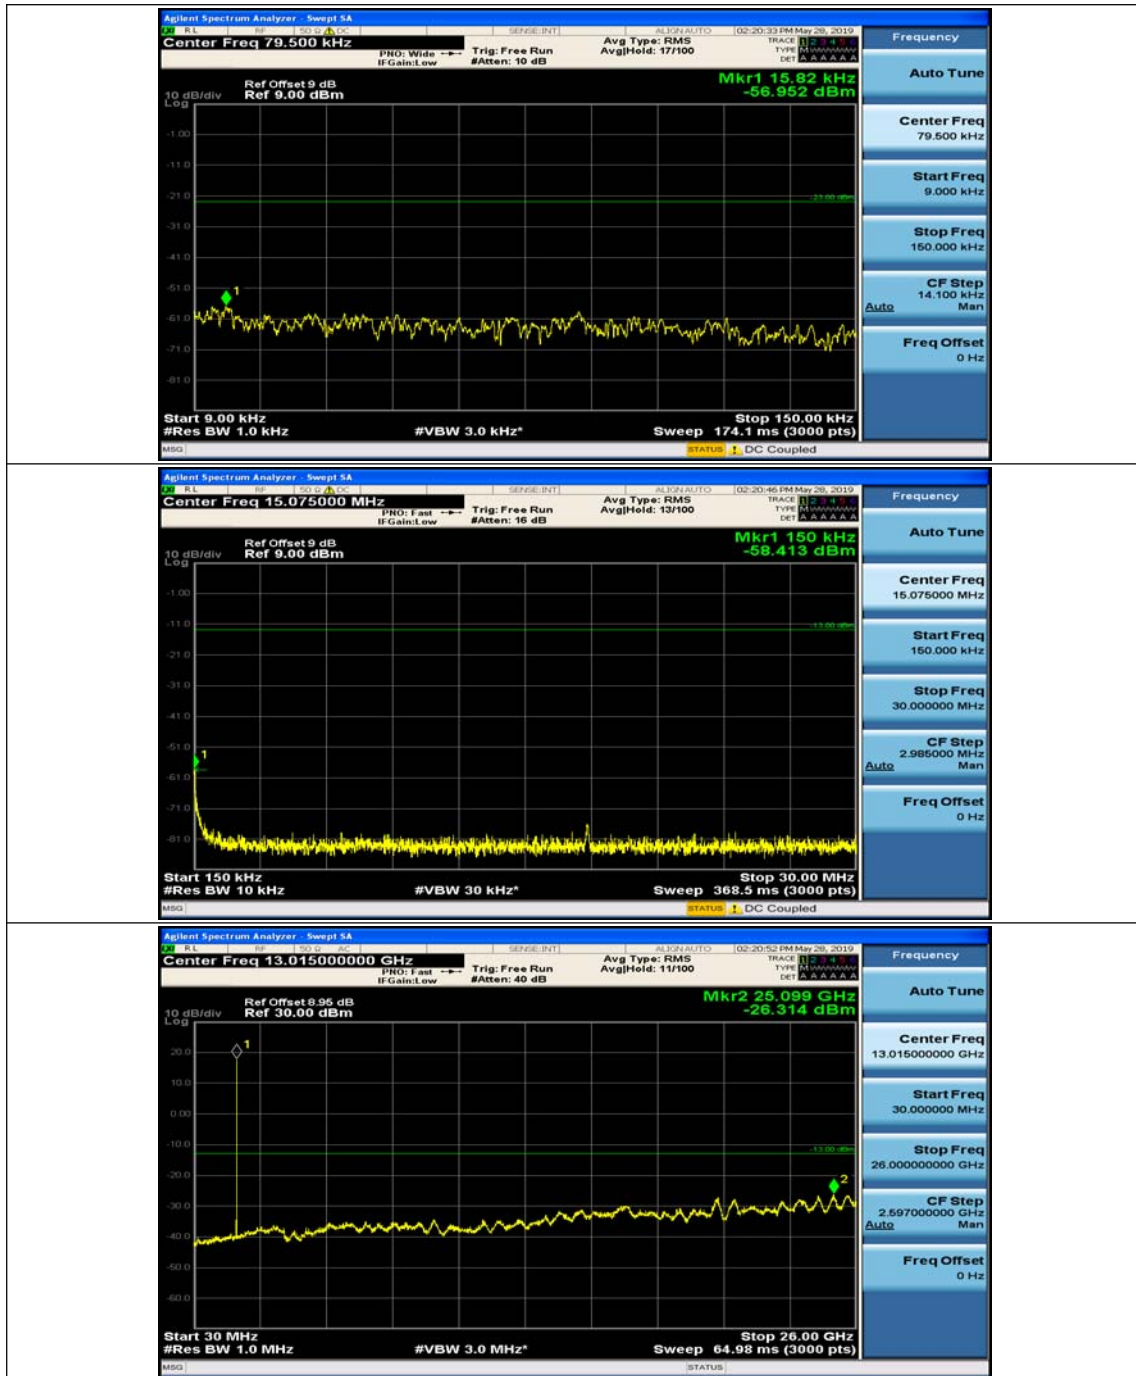

Channel Bandwidth: 10 MHz_HCH_QPSK_1RB#0

Channel Bandwidth: 10 MHz_HCH_QPSK_1RB#24

Channel Bandwidth: 10 MHz_LCH_16QAM_1RB#0

Channel Bandwidth: 10 MHz_LCH_16QAM_1RB#24

Channel Bandwidth: 10 MHz_MCH_16QAM_1RB#0