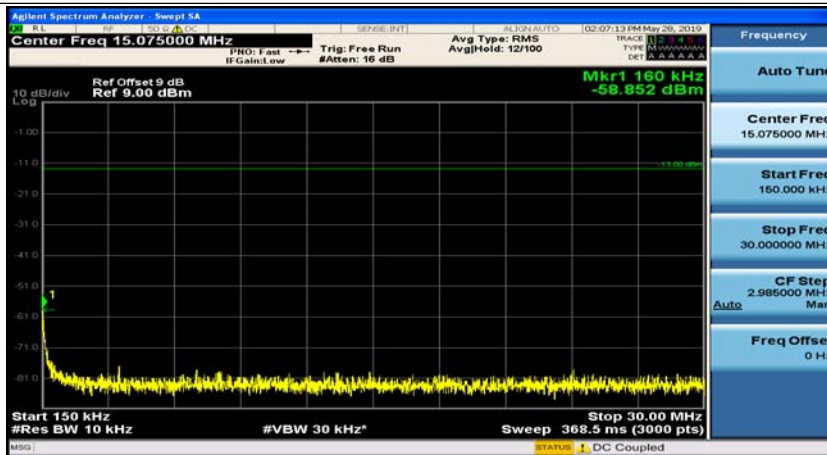

(Channel Bandwidth: 3 MHz)_HCH_QPSK_1RB#0

(Channel Bandwidth: 3 MHz)_HCH_QPSK_1RB#7

(Channel Bandwidth: 3 MHz)_LCH_16QAM_1RB#0

(Channel Bandwidth: 3 MHz)_LCH_16QAM_1RB#7

(Channel Bandwidth: 3 MHz)_MCH_16QAM_1RB#0