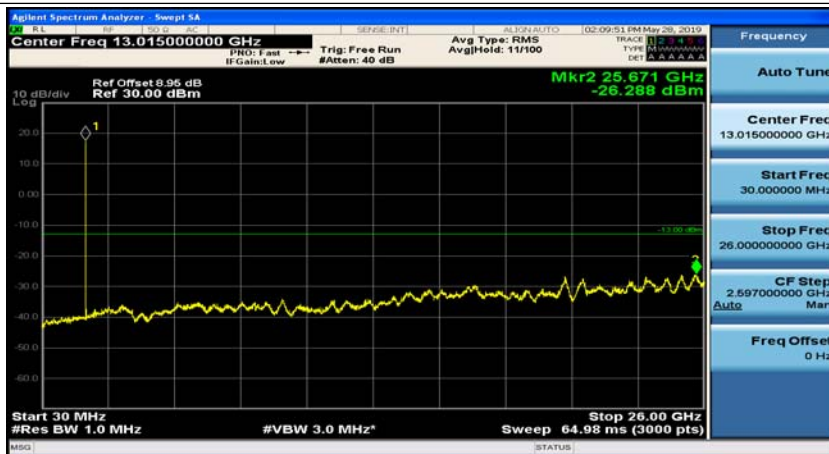

(Channel Bandwidth: 3 MHz)_HCH_16QAM_1RB#7