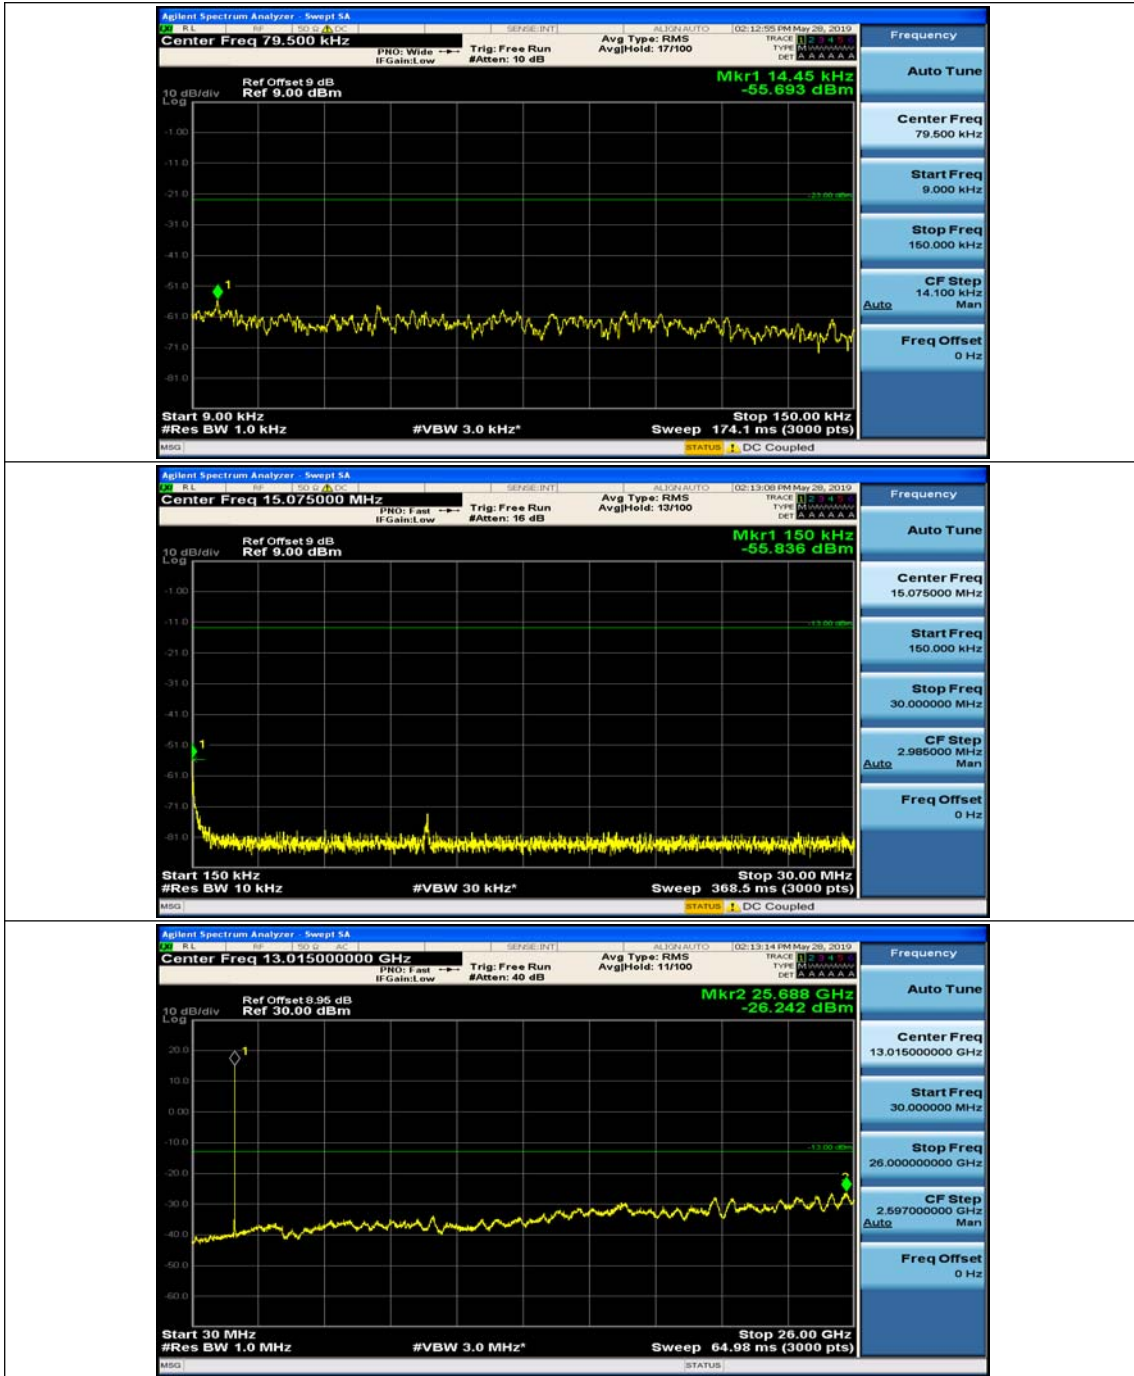

(Channel Bandwidth: 5 MHz)_HCH_QPSK_1RB#0

(Channel Bandwidth: 5 MHz)_HCH_QPSK_1RB#12

(Channel Bandwidth: 5 MHz)_LCH_16QAM_1RB#0

(Channel Bandwidth: 5 MHz)_LCH_16QAM_1RB#12

(Channel Bandwidth: 5 MHz)_MCH_16QAM_1RB#0