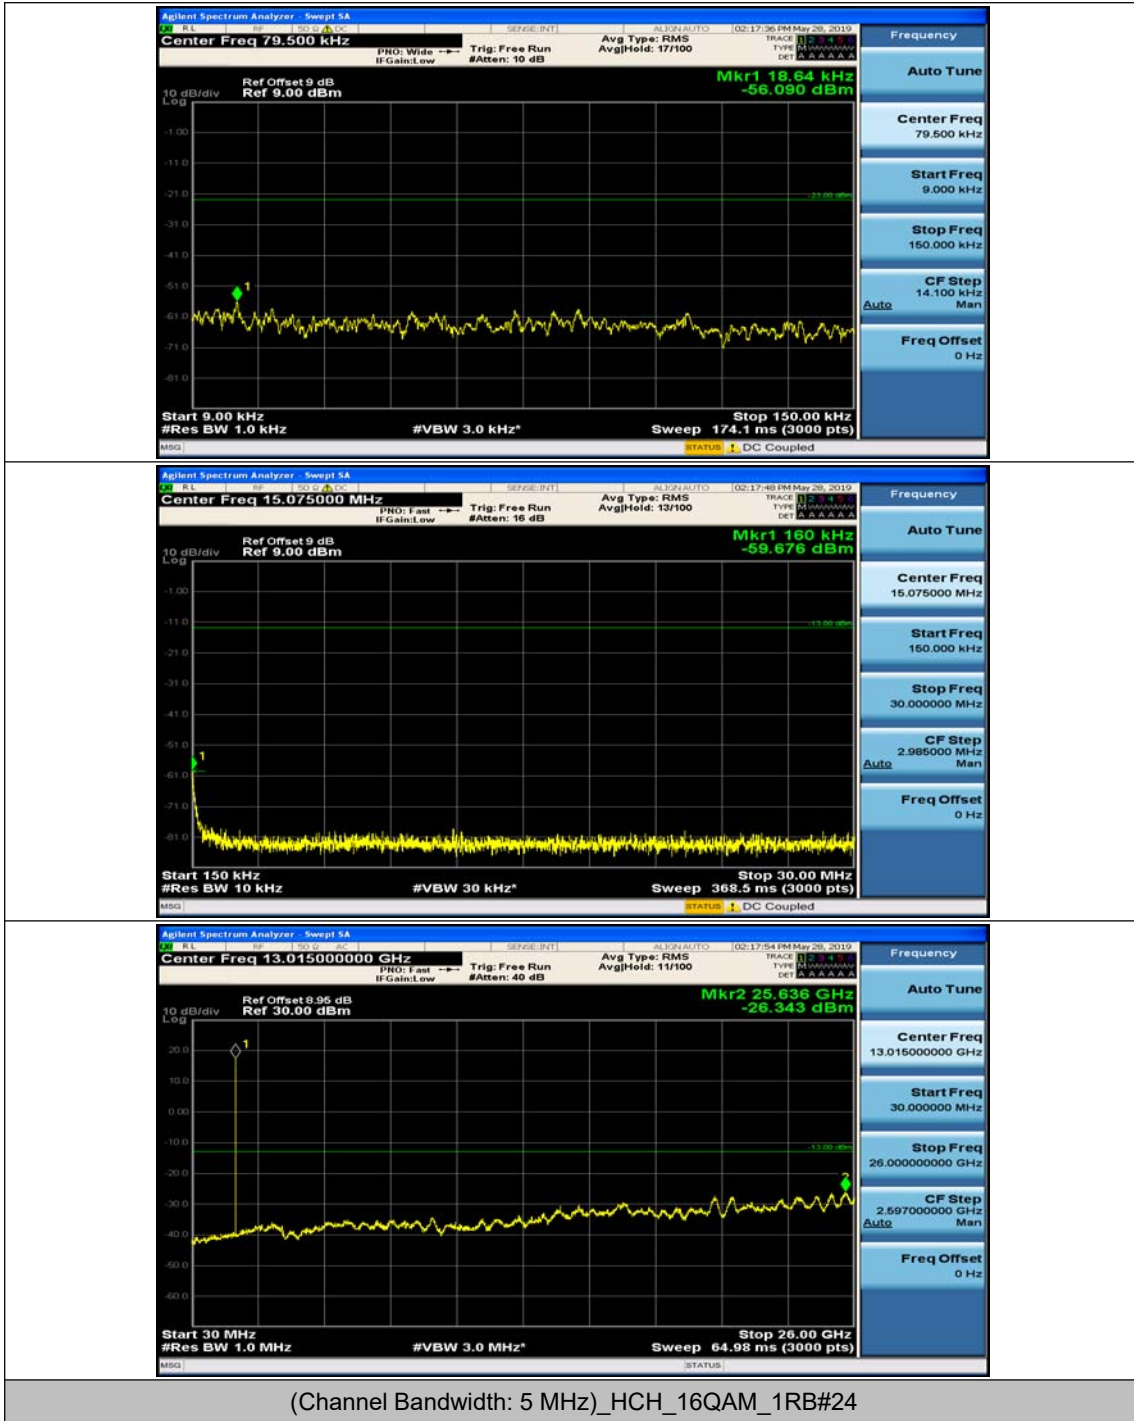

(Channel Bandwidth: 5 MHz)_MCH_16QAM_1RB#12

(Channel Bandwidth: 5 MHz)_HCH_16QAM_1RB#0

(Channel Bandwidth: 5 MHz)_HCH_16QAM_1RB#12

Channel Bandwidth: 10 MHz

Channel Bandwidth: 10 MHz_MCH_QPSK_1RB#0

Channel Bandwidth: 10 MHz_MCH_QPSK_1RB#24