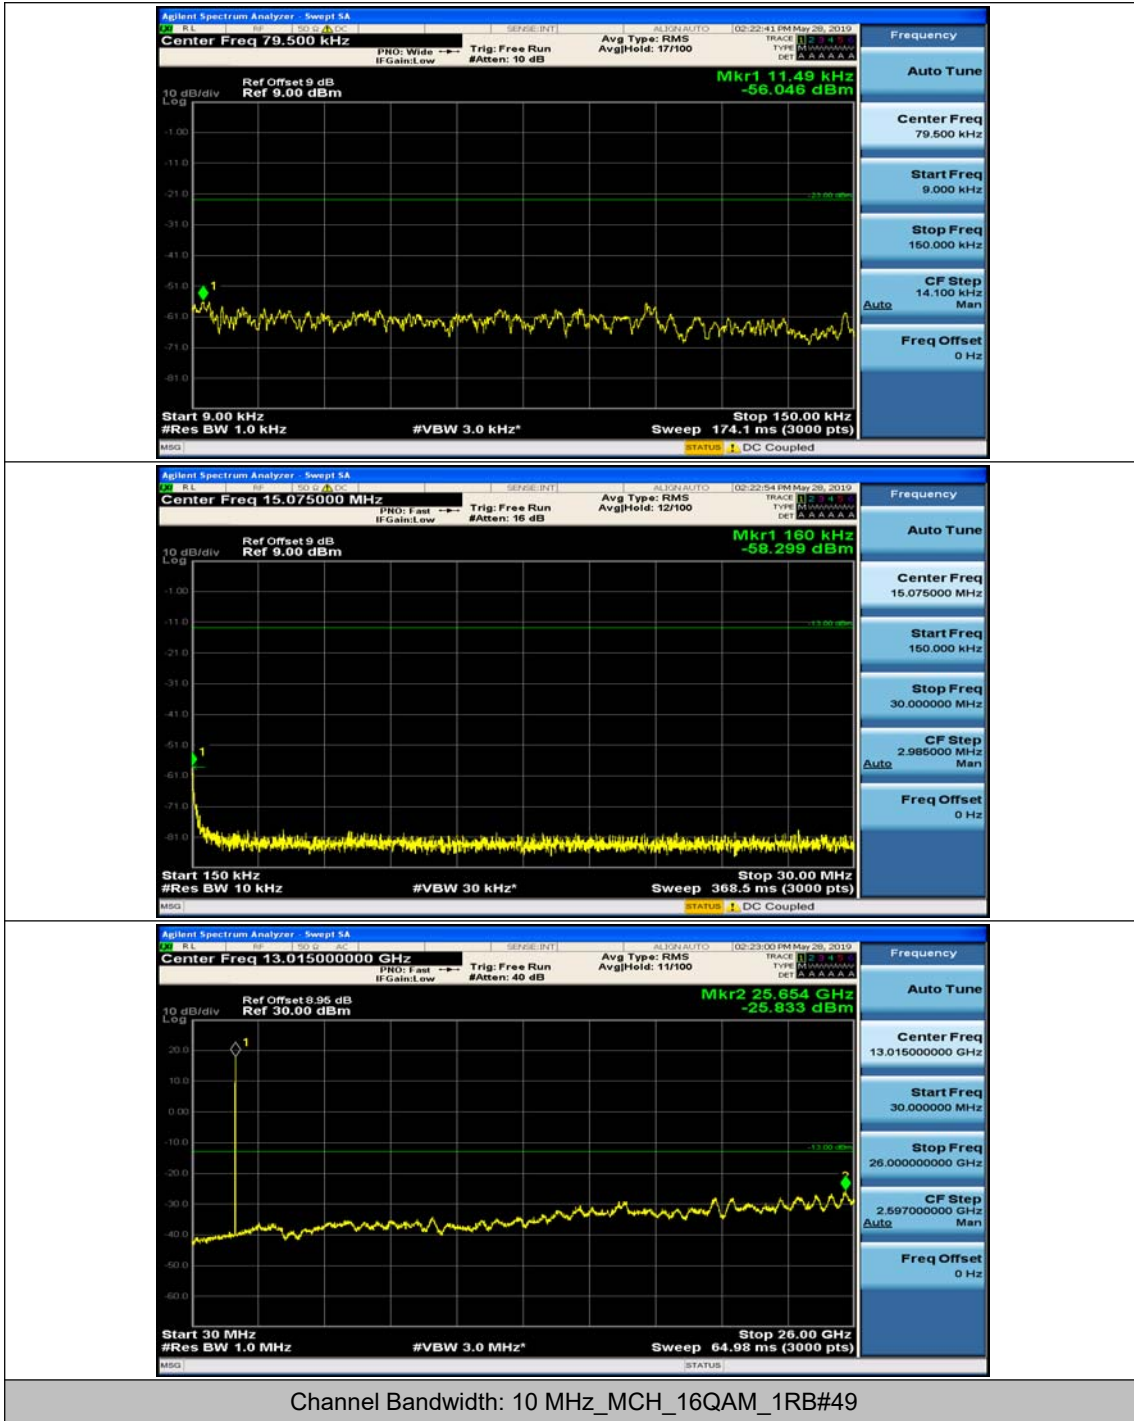

Channel Bandwidth: 10 MHz_HCH_QPSK_1RB#0

Channel Bandwidth: 10 MHz_HCH_QPSK_1RB#24

Channel Bandwidth: 10 MHz_LCH_16QAM_1RB#0

Channel Bandwidth: 10 MHz_LCH_16QAM_1RB#24

Channel Bandwidth: 10 MHz_MCH_16QAM_1RB#0

Channel Bandwidth: 10 MHz_MCH_16QAM_1RB#24

Channel Bandwidth: 10 MHz_HCH_16QAM_1RB#0

Channel Bandwidth: 10 MHz_HCH_16QAM_1RB#24