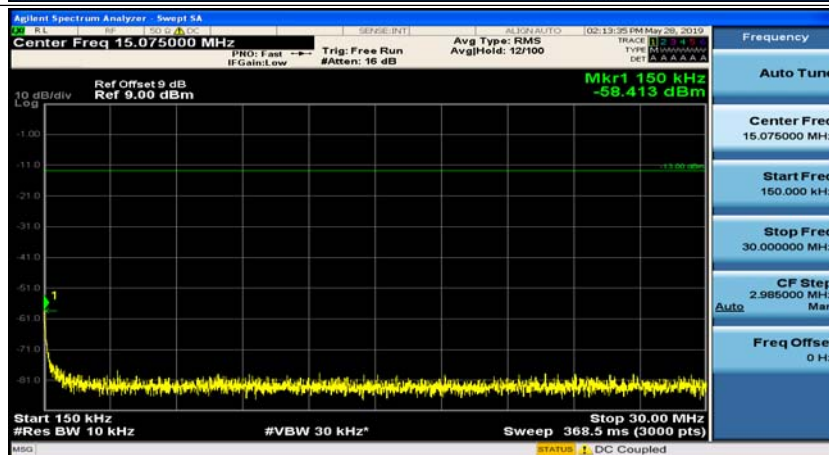

(Channel Bandwidth: 3 MHz)_MCH_16QAM_1RB#7

(Channel Bandwidth: 3 MHz)_HCH_16QAM_1RB#0

(Channel Bandwidth: 3 MHz)_HCH_16QAM_1RB#7

Channel Bandwidth: 5 MHz

(Channel Bandwidth: 5 MHz)_MCH_QPSK_1RB#0

(Channel Bandwidth: 5 MHz)_MCH_QPSK_1RB#12