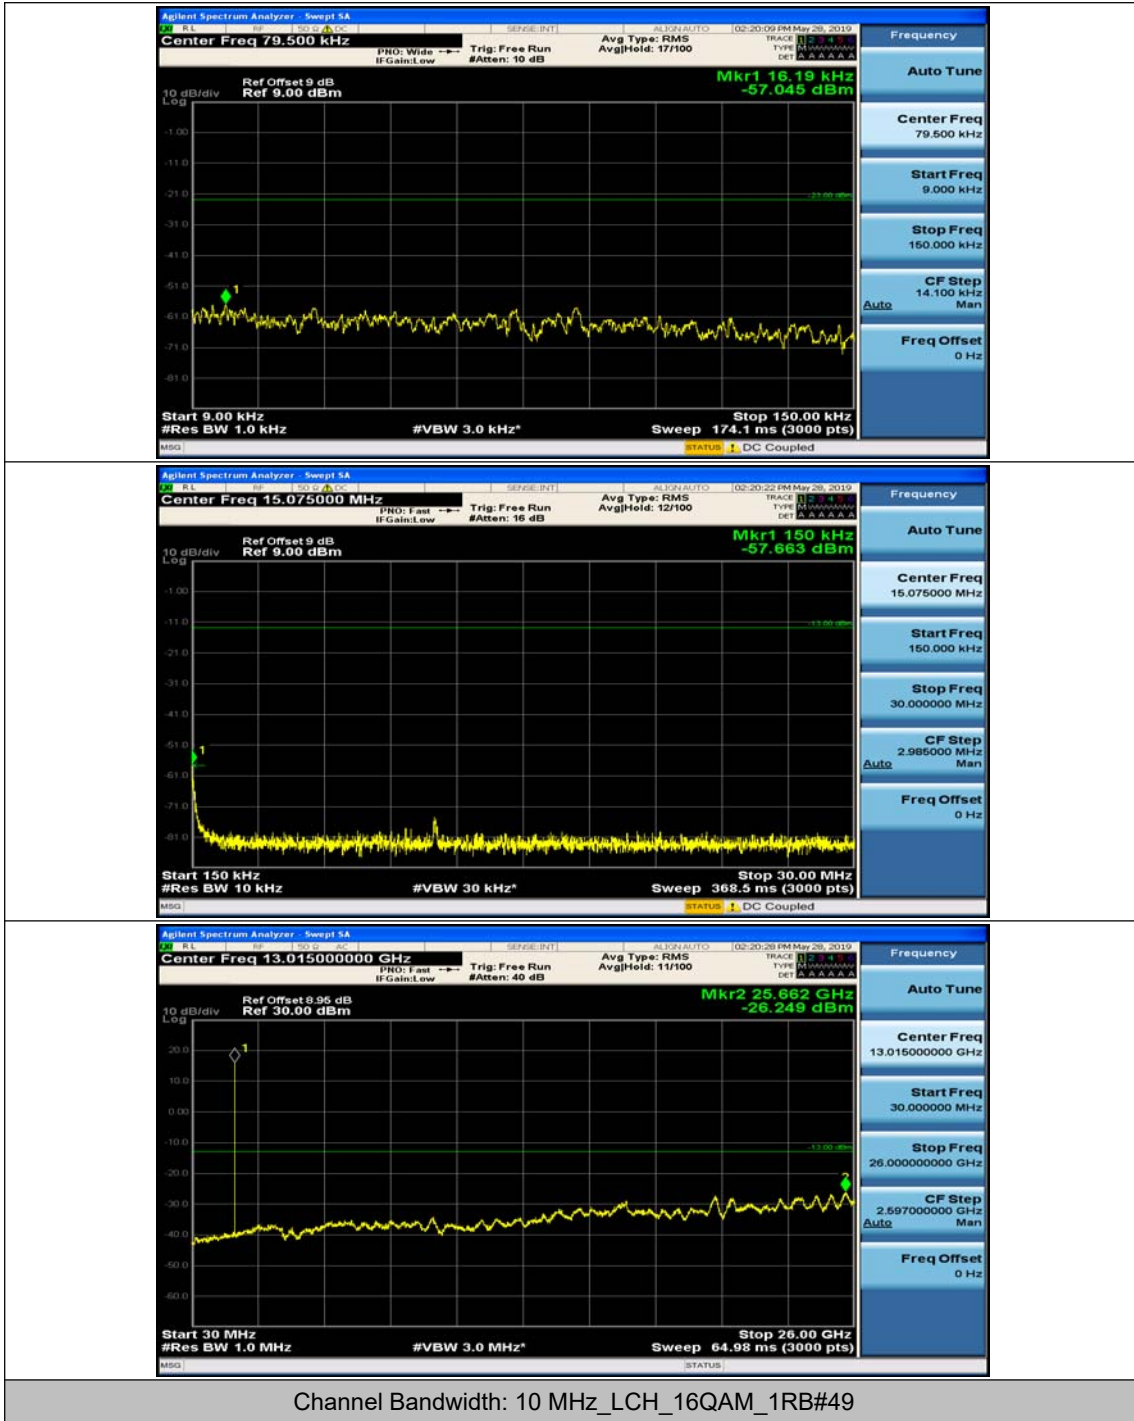

Channel Bandwidth: 10 MHz_HCH_QPSK_1RB#0

Channel Bandwidth: 10 MHz_HCH_QPSK_1RB#24

Channel Bandwidth: 10 MHz_LCH_16QAM_1RB#0

Channel Bandwidth: 10 MHz_LCH_16QAM_1RB#24

Channel Bandwidth: 10 MHz_MCH_16QAM_1RB#0