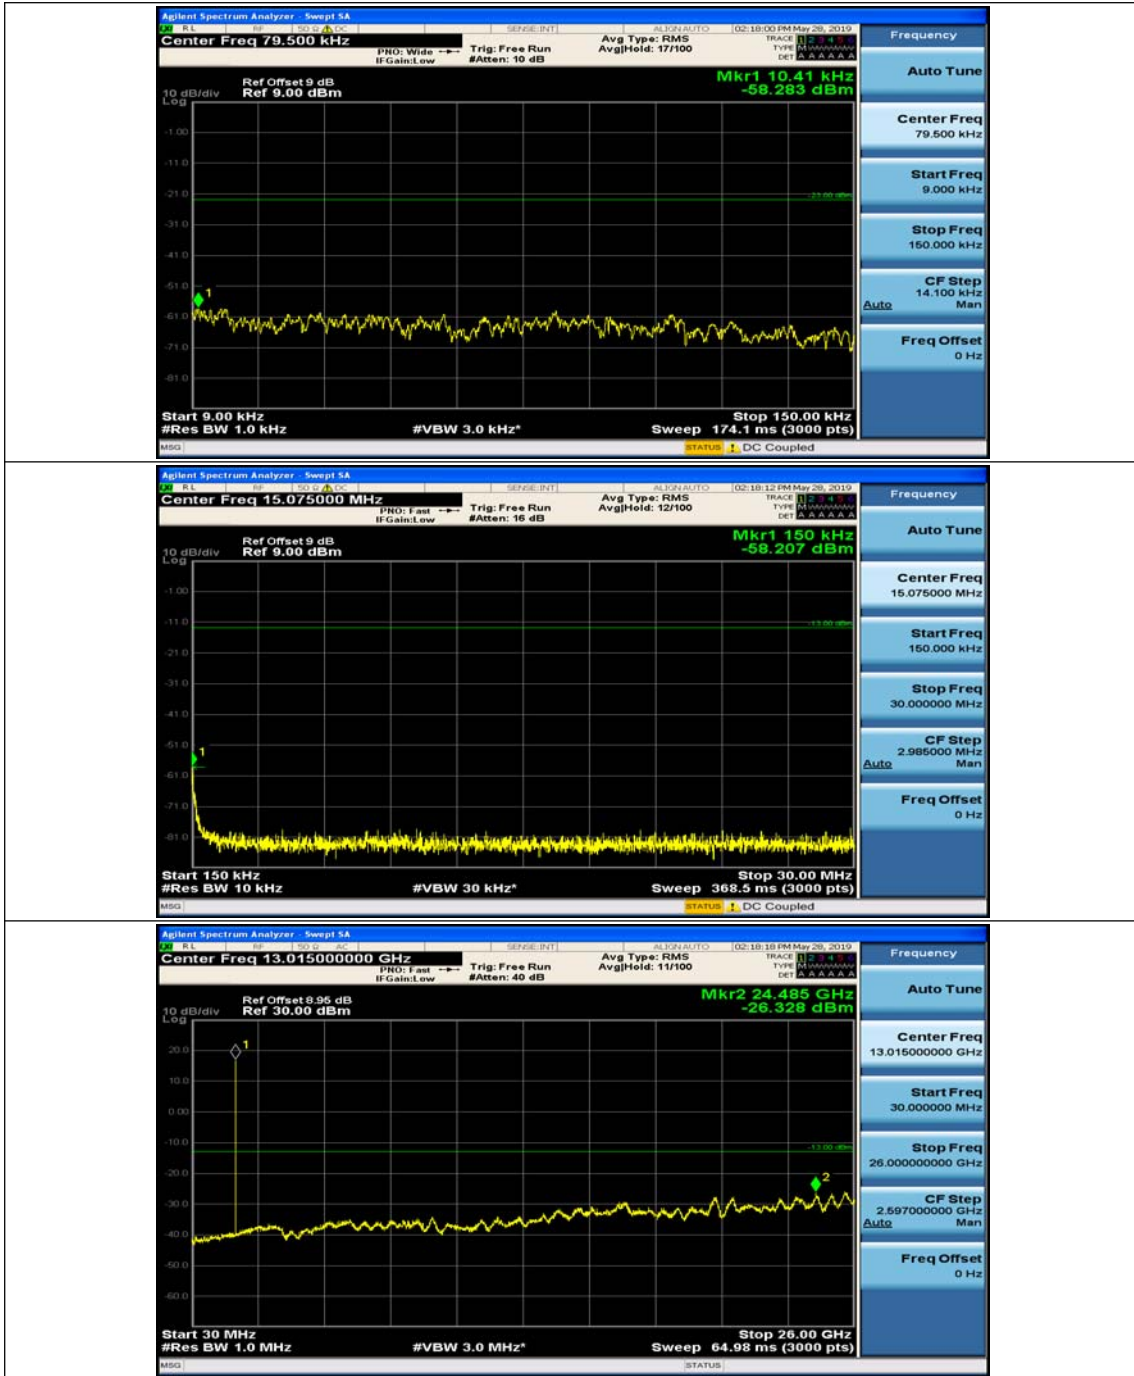

(Channel Bandwidth: 5 MHz)_MCH_16QAM_1RB#12

(Channel Bandwidth: 5 MHz)_HCH_16QAM_1RB#0

(Channel Bandwidth: 5 MHz)_HCH_16QAM_1RB#12

Channel Bandwidth: 10 MHz

Channel Bandwidth: 10 MHz_MCH_QPSK_1RB#0

Channel Bandwidth: 10 MHz_MCH_QPSK_1RB#24