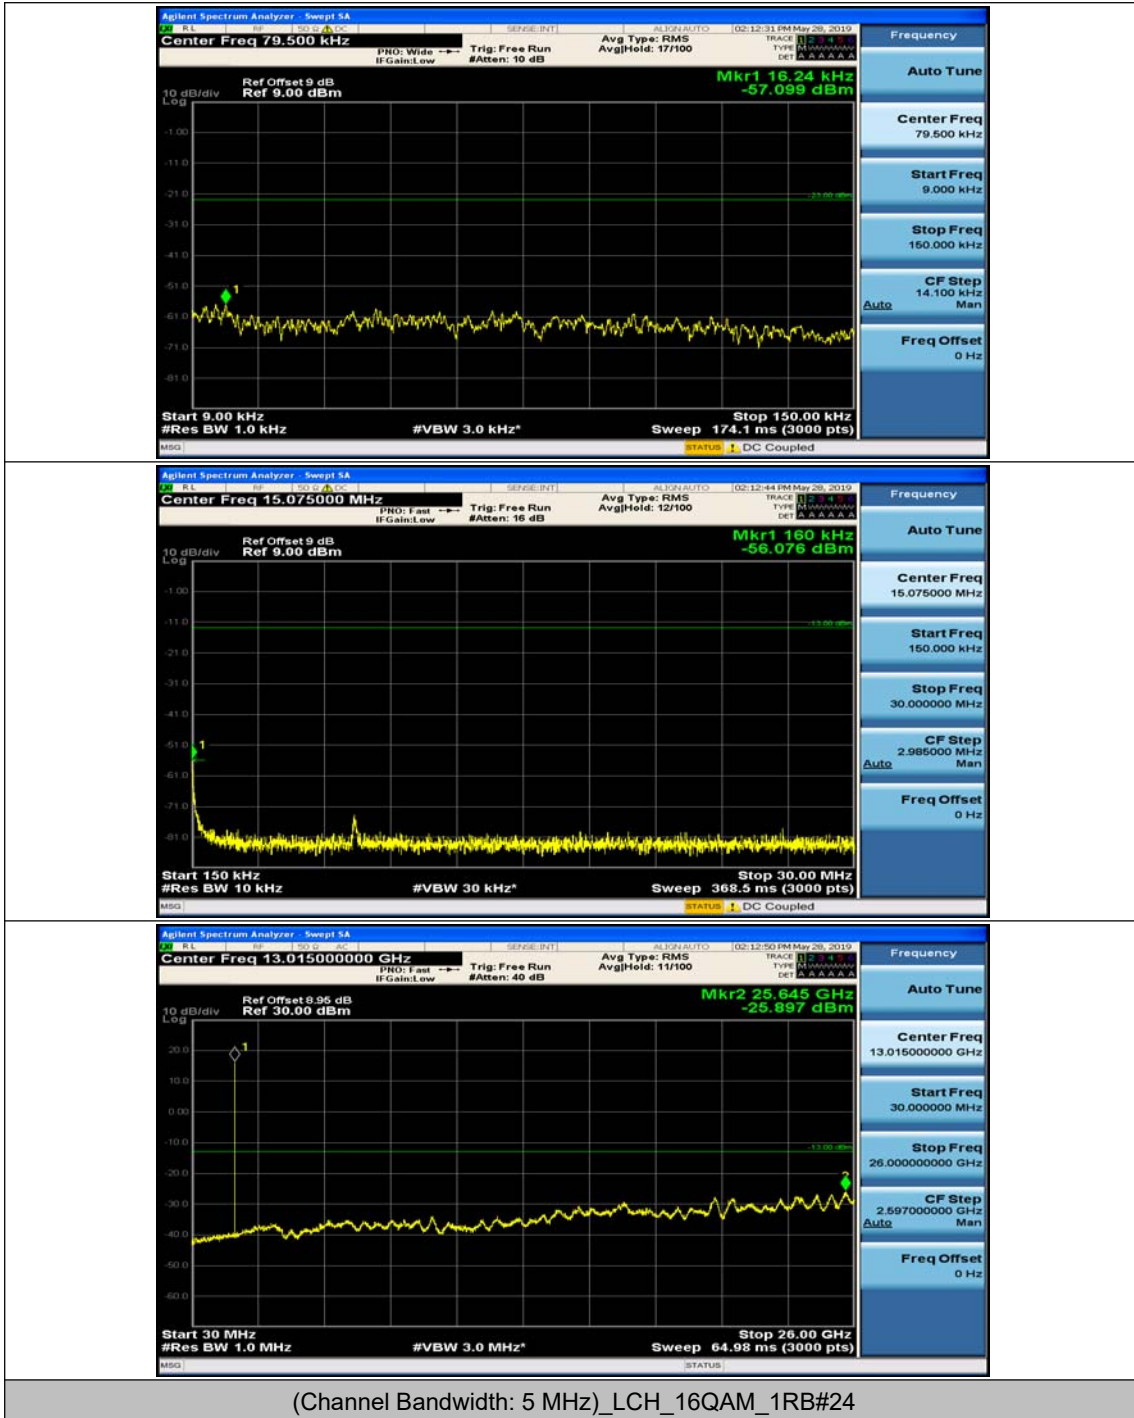

(Channel Bandwidth: 5 MHz)_HCH_QPSK_1RB#0

(Channel Bandwidth: 5 MHz)_HCH_QPSK_1RB#12

(Channel Bandwidth: 5 MHz)_LCH_16QAM_1RB#0

(Channel Bandwidth: 5 MHz)_LCH_16QAM_1RB#12

(Channel Bandwidth: 5 MHz)_MCH_16QAM_1RB#0