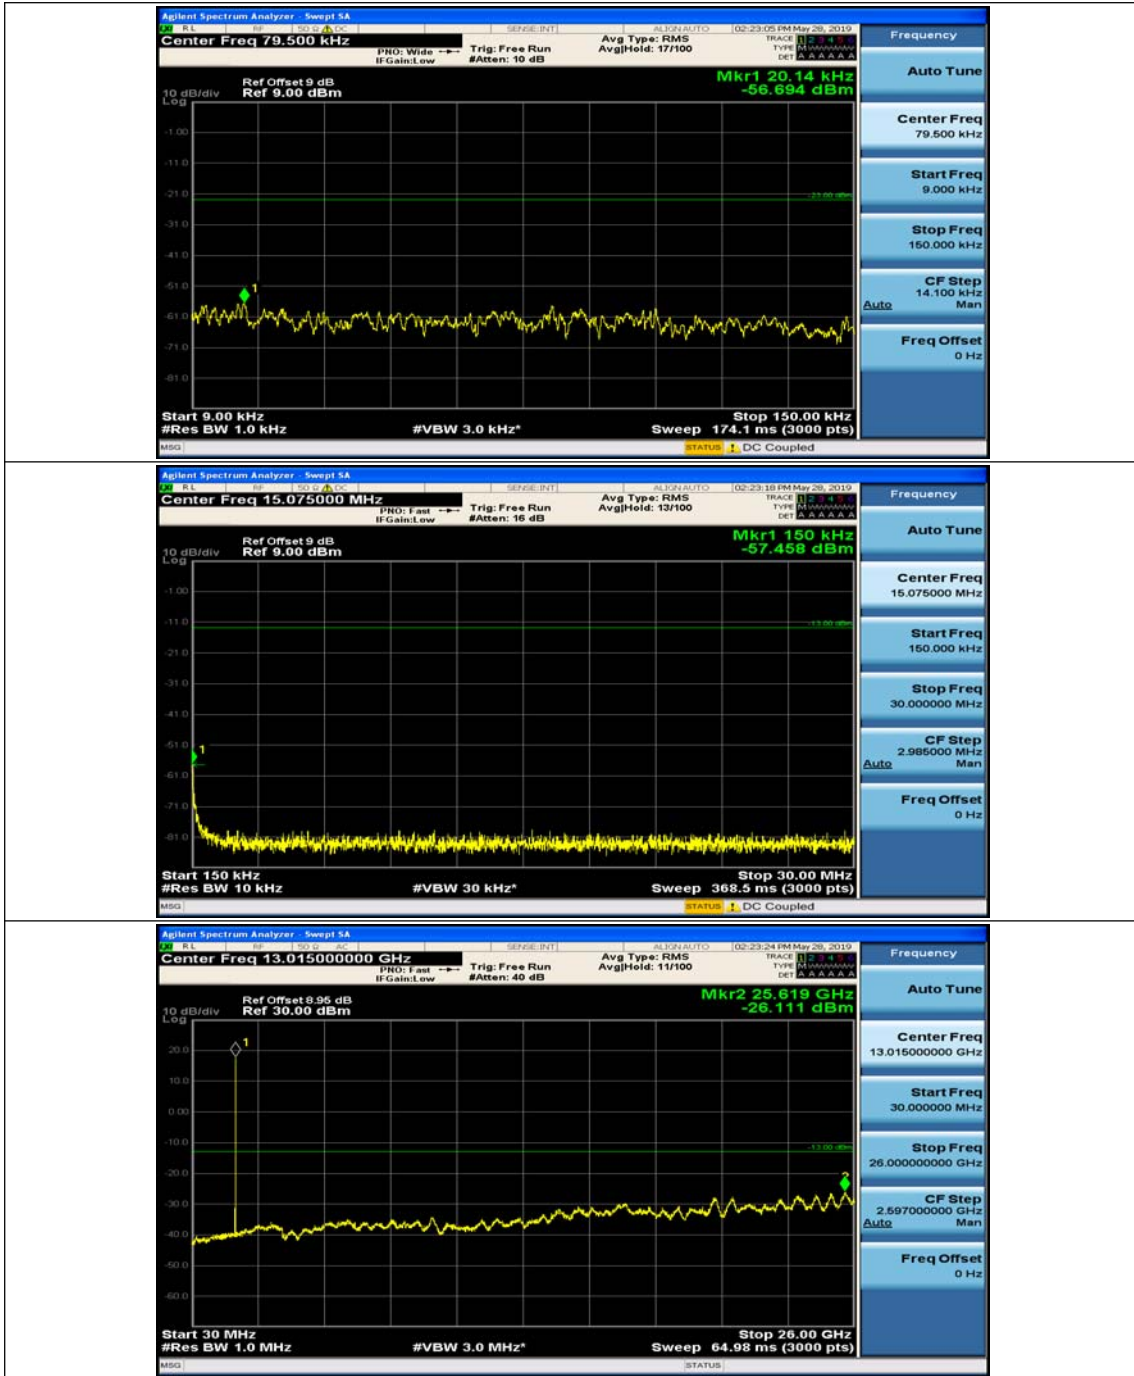

Channel Bandwidth: 10 MHz_HCH_QPSK_1RB#0

Channel Bandwidth: 10 MHz_HCH_QPSK_1RB#24

Channel Bandwidth: 10 MHz_LCH_16QAM_1RB#0

Channel Bandwidth: 10 MHz_LCH_16QAM_1RB#24

Channel Bandwidth: 10 MHz_MCH_16QAM_1RB#0

Channel Bandwidth: 10 MHz_MCH_16QAM_1RB#24

Channel Bandwidth: 10 MHz_HCH_16QAM_1RB#0

Channel Bandwidth: 10 MHz_HCH_16QAM_1RB#24