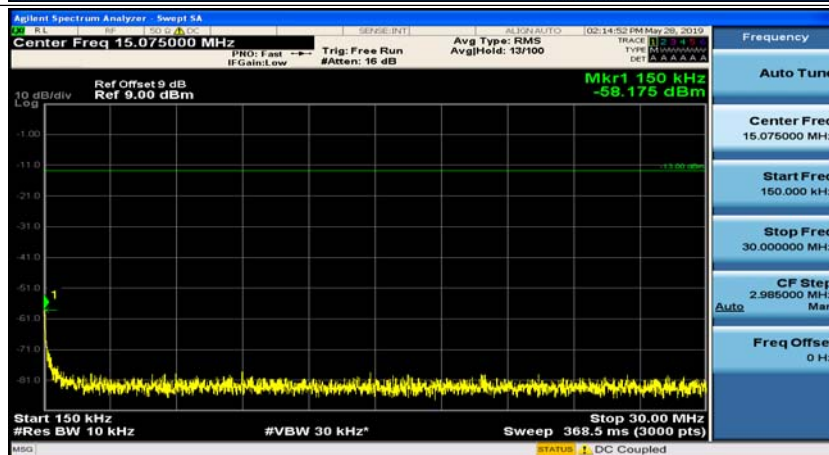

(Channel Bandwidth: 5 MHz)_HCH_QPSK_1RB#0

(Channel Bandwidth: 5 MHz)_HCH_QPSK_1RB#12

(Channel Bandwidth: 5 MHz)_LCH_16QAM_1RB#0

(Channel Bandwidth: 5 MHz)_LCH_16QAM_1RB#12

(Channel Bandwidth: 5 MHz)_MCH_16QAM_1RB#0