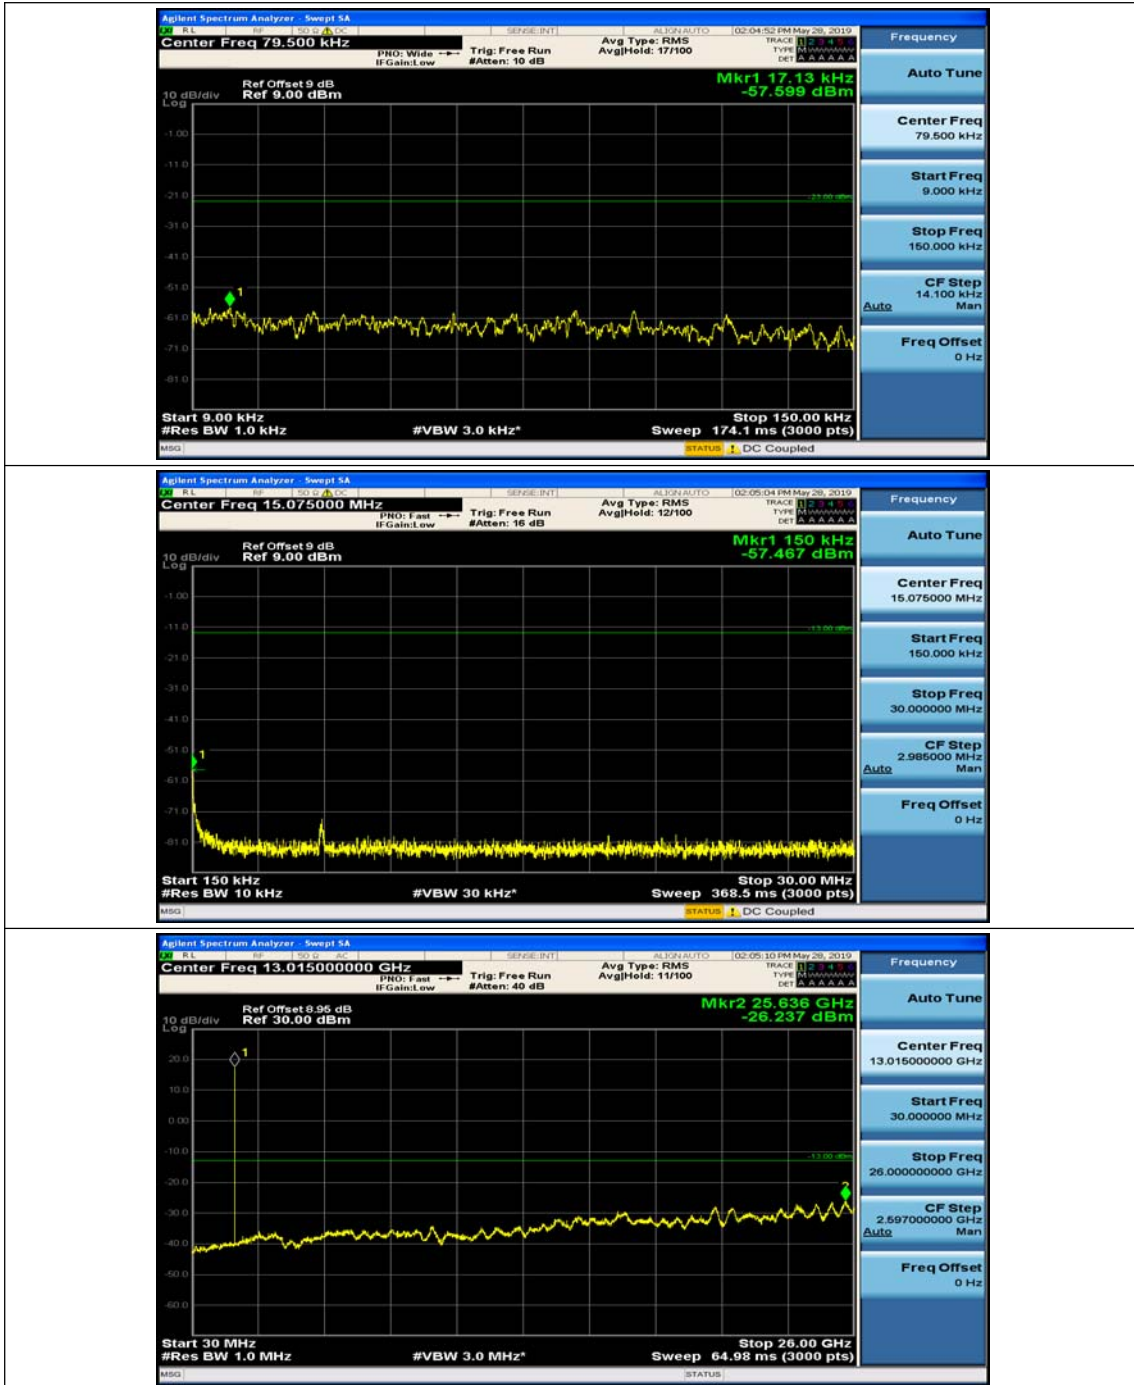

(Channel Bandwidth: 3 MHz)_HCH_QPSK_1RB#0

(Channel Bandwidth: 3 MHz)_HCH_QPSK_1RB#7

(Channel Bandwidth: 3 MHz)_LCH_16QAM_1RB#0

(Channel Bandwidth: 3 MHz)_LCH_16QAM_1RB#7

(Channel Bandwidth: 3 MHz)_MCH_16QAM_1RB#0

(Channel Bandwidth: 3 MHz)_MCH_16QAM_1RB#7

(Channel Bandwidth: 3 MHz)_HCH_16QAM_1RB#0

(Channel Bandwidth: 3 MHz)_HCH_16QAM_1RB#7

Channel Bandwidth: 5 MHz

(Channel Bandwidth: 5 MHz)_MCH_QPSK_1RB#0

(Channel Bandwidth: 5 MHz)_MCH_QPSK_1RB#12