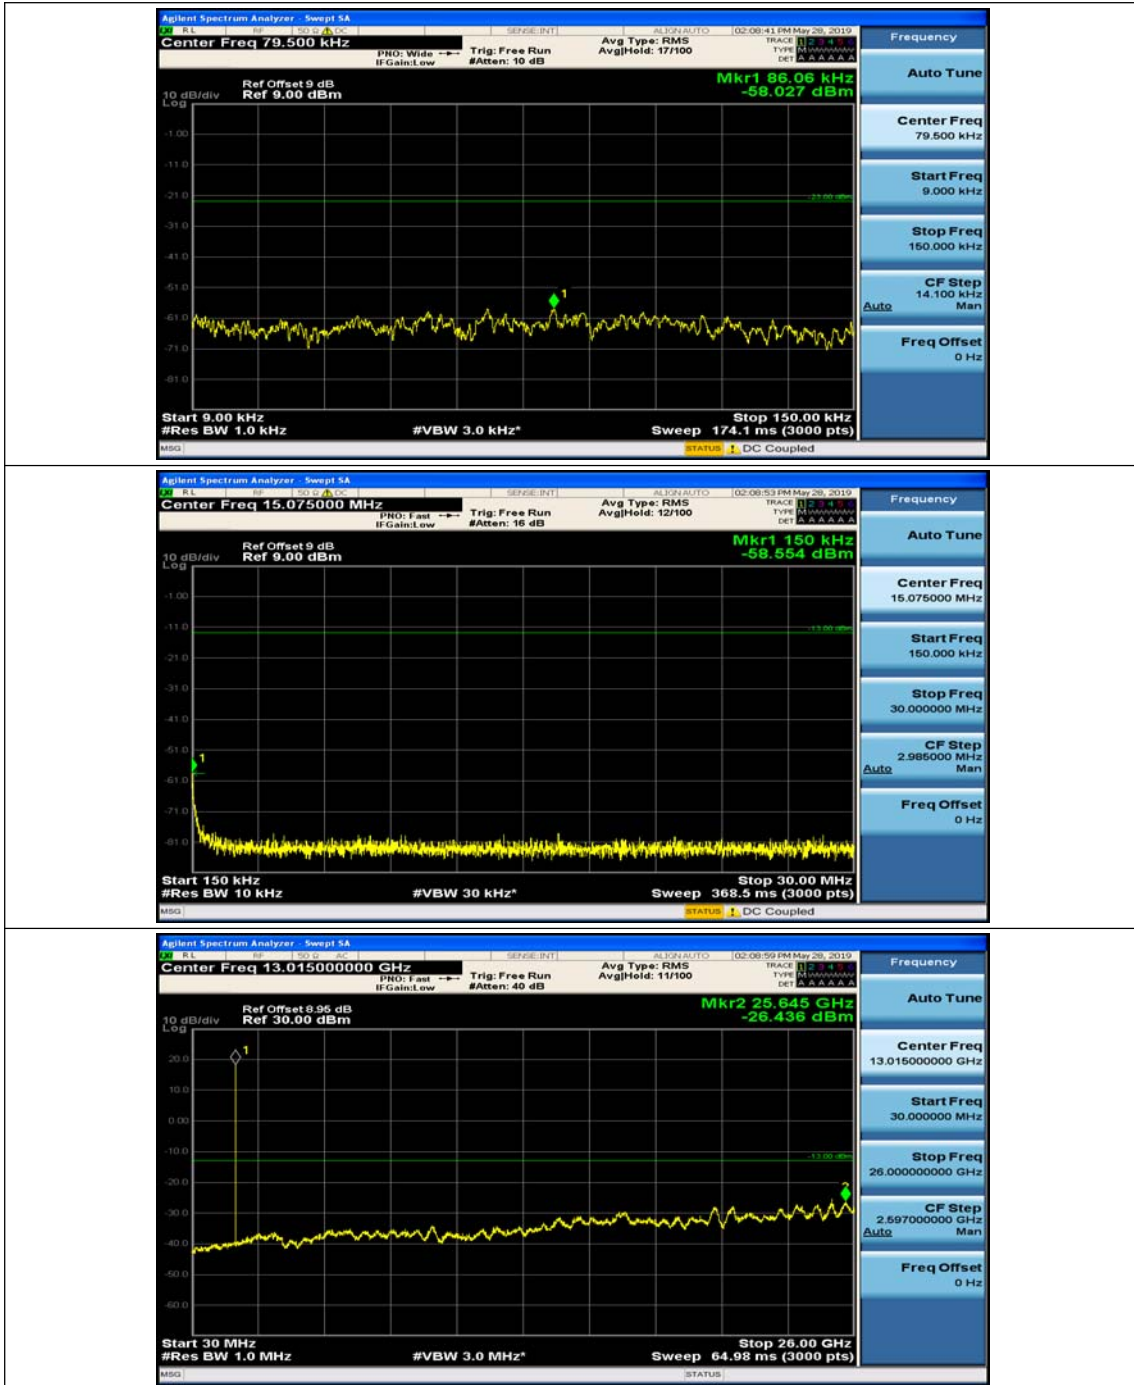

(Channel Bandwidth: 3 MHz)_HCH_QPSK_1RB#0

(Channel Bandwidth: 3 MHz)_HCH_QPSK_1RB#7

(Channel Bandwidth: 3 MHz)_LCH_16QAM_1RB#0

(Channel Bandwidth: 3 MHz)_LCH_16QAM_1RB#7

(Channel Bandwidth: 3 MHz)_MCH_16QAM_1RB#0

(Channel Bandwidth: 3 MHz)_MCH_16QAM_1RB#7

(Channel Bandwidth: 3 MHz)_HCH_16QAM_1RB#0

(Channel Bandwidth: 3 MHz)_HCH_16QAM_1RB#7

Channel Bandwidth: 5 MHz

(Channel Bandwidth: 5 MHz)_MCH_QPSK_1RB#0

(Channel Bandwidth: 5 MHz)_MCH_QPSK_1RB#12