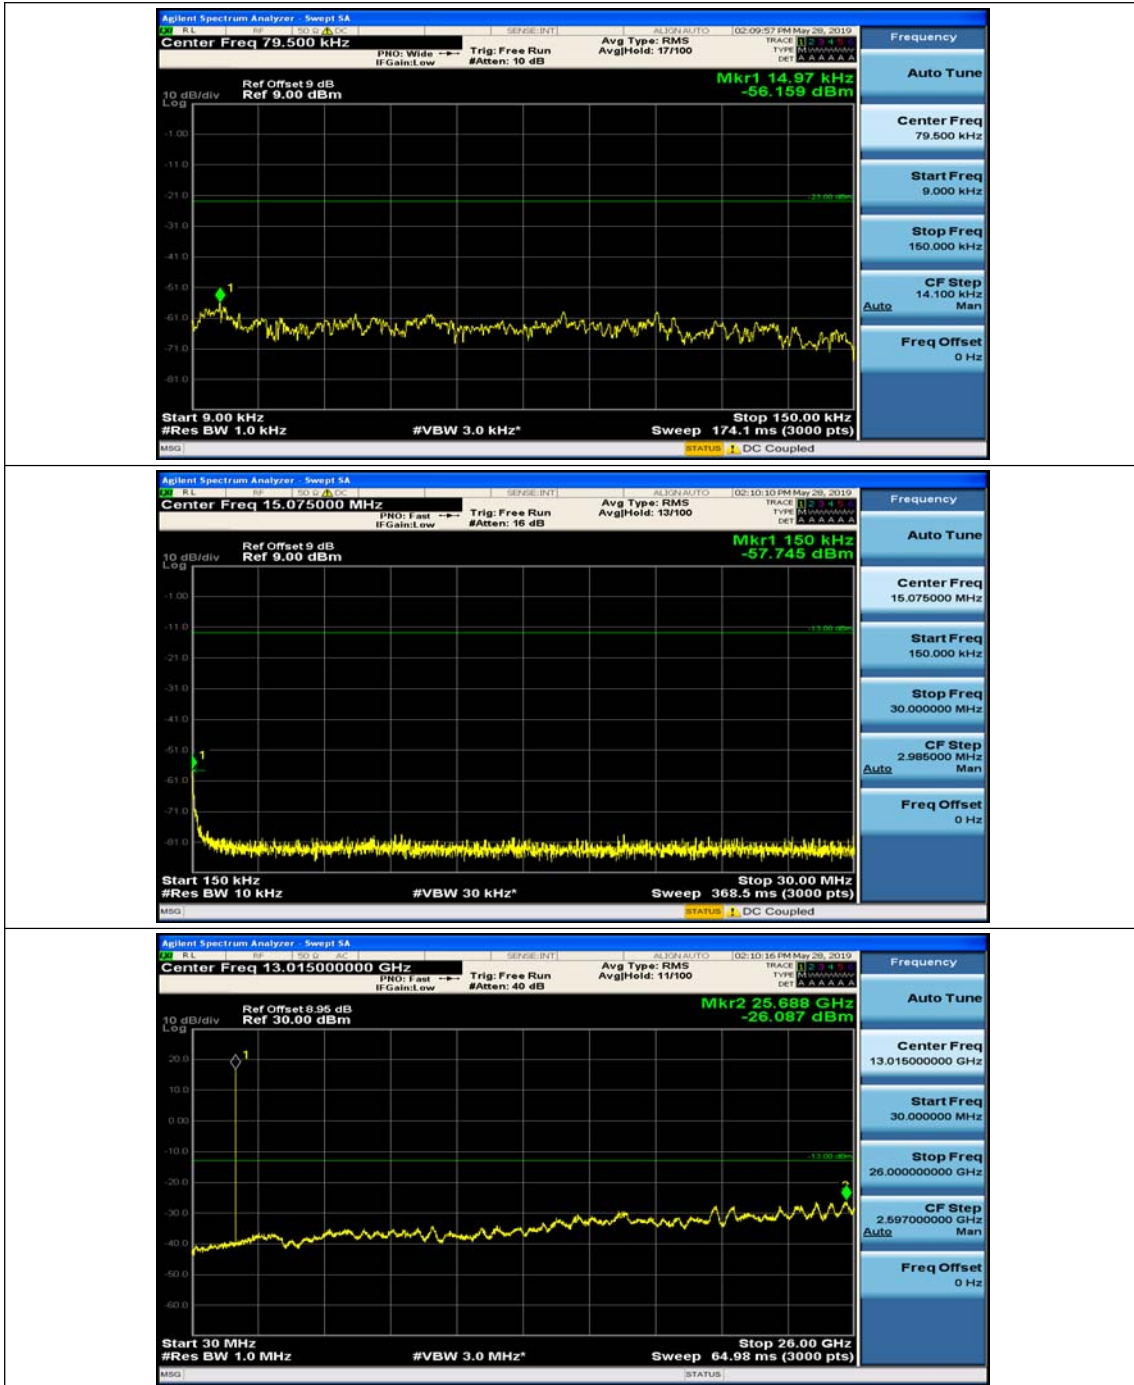

(Channel Bandwidth: 3 MHz)_HCH_QPSK_1RB#0

(Channel Bandwidth: 3 MHz)_HCH_QPSK_1RB#7

(Channel Bandwidth: 3 MHz)_LCH_16QAM_1RB#0

(Channel Bandwidth: 3 MHz)_LCH_16QAM_1RB#7

(Channel Bandwidth: 3 MHz)_MCH_16QAM_1RB#0

(Channel Bandwidth: 3 MHz)_MCH_16QAM_1RB#7

(Channel Bandwidth: 3 MHz)_HCH_16QAM_1RB#0

(Channel Bandwidth: 3 MHz)_HCH_16QAM_1RB#7

Channel Bandwidth: 5 MHz

(Channel Bandwidth: 5 MHz)_MCH_QPSK_1RB#0

(Channel Bandwidth: 5 MHz)_MCH_QPSK_1RB#12