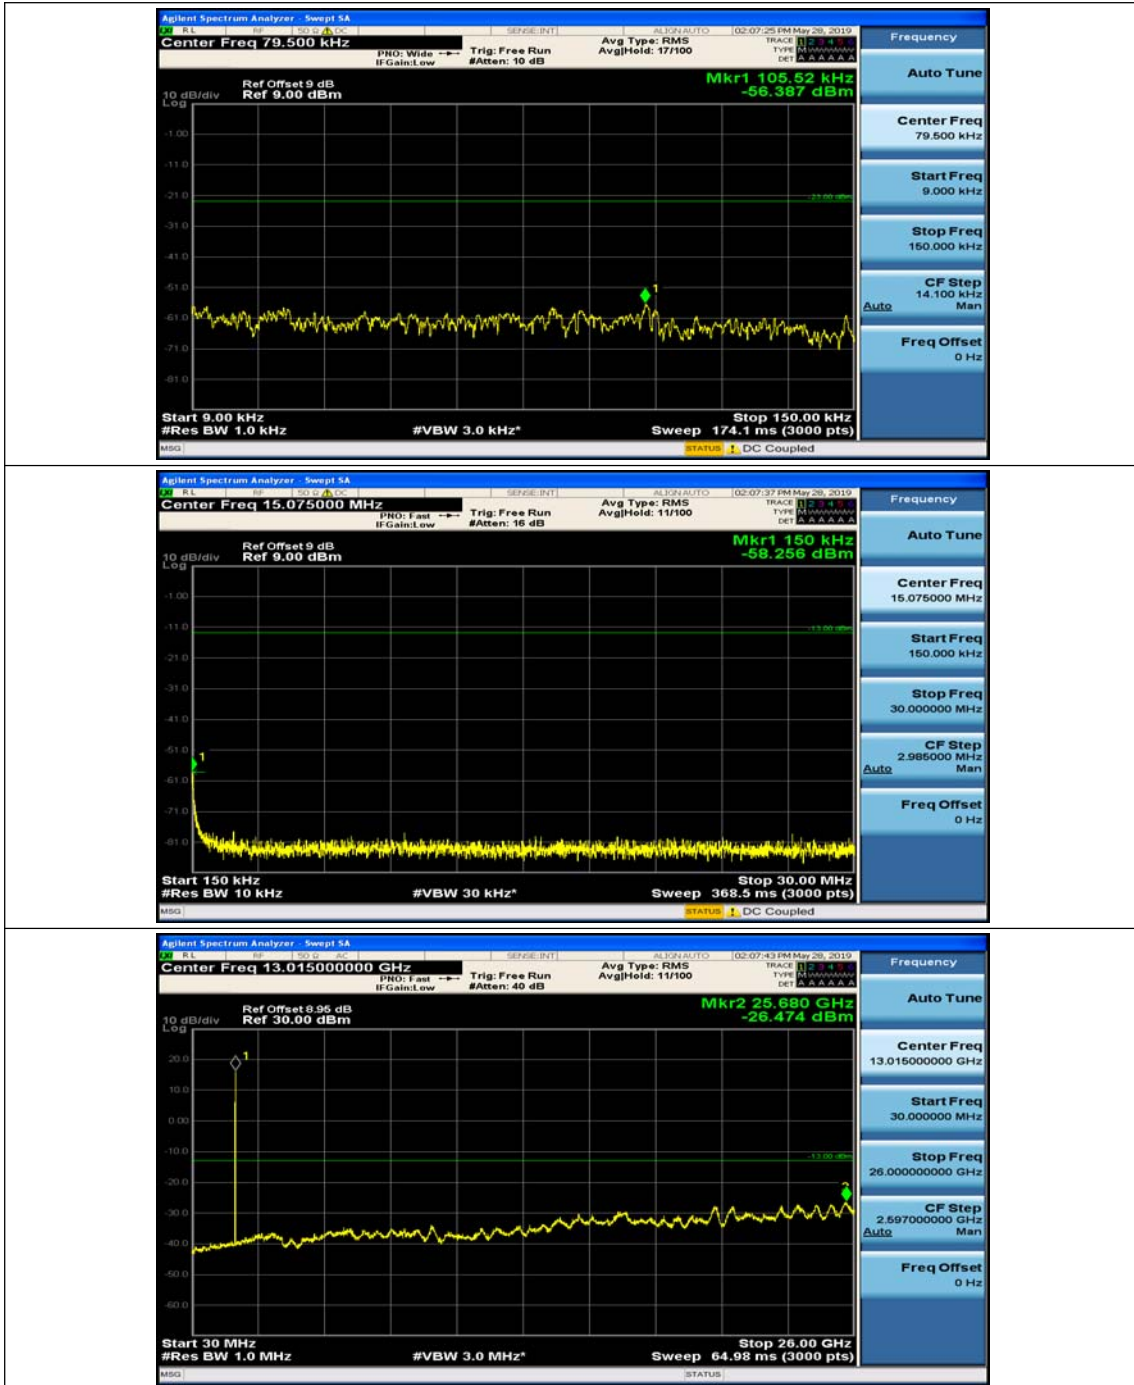

(Channel Bandwidth: 3 MHz)_HCH_QPSK_1RB#0

(Channel Bandwidth: 3 MHz)_HCH_QPSK_1RB#7

(Channel Bandwidth: 3 MHz)_LCH_16QAM_1RB#0

(Channel Bandwidth: 3 MHz)_LCH_16QAM_1RB#7

(Channel Bandwidth: 3 MHz)_MCH_16QAM_1RB#0

(Channel Bandwidth: 3 MHz)_MCH_16QAM_1RB#7

(Channel Bandwidth: 3 MHz)_HCH_16QAM_1RB#0

(Channel Bandwidth: 3 MHz)_HCH_16QAM_1RB#7

Channel Bandwidth: 5 MHz

(Channel Bandwidth: 5 MHz)_MCH_QPSK_1RB#0

(Channel Bandwidth: 5 MHz)_MCH_QPSK_1RB#12