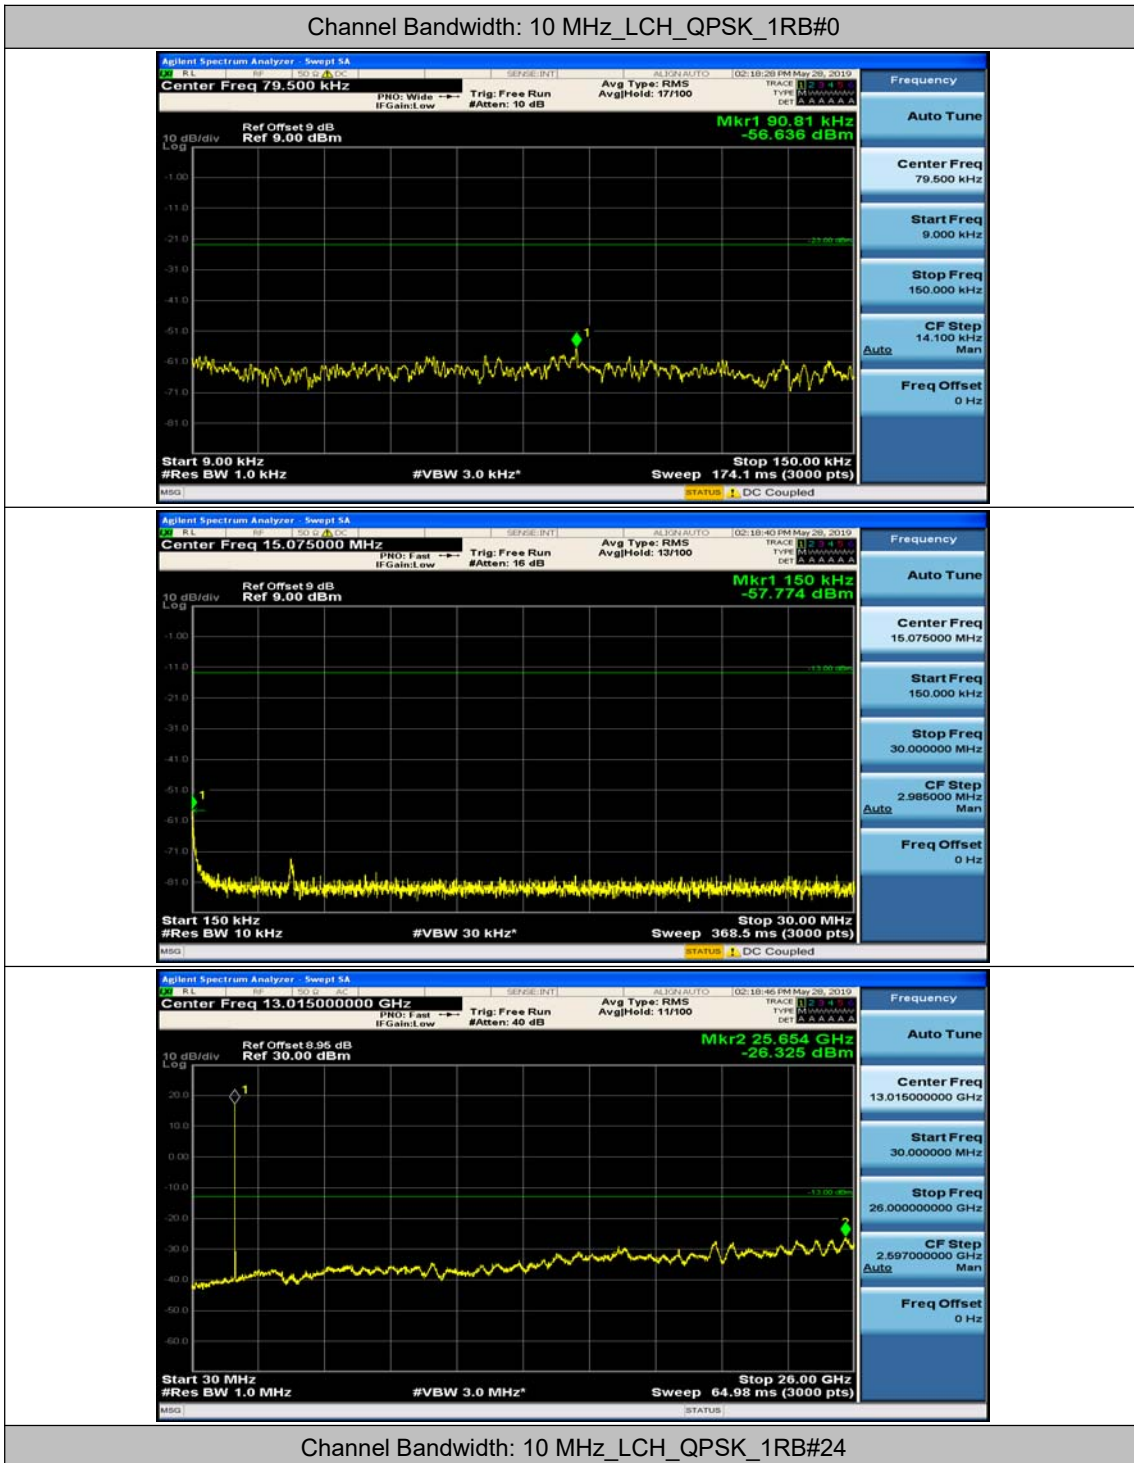

(Channel Bandwidth: 5 MHz)_MCH_16QAM_1RB#12

(Channel Bandwidth: 5 MHz)_HCH_16QAM_1RB#0

(Channel Bandwidth: 5 MHz)_HCH_16QAM_1RB#12

Channel Bandwidth: 10 MHz

Channel Bandwidth: 10 MHz_MCH_QPSK_1RB#0

Channel Bandwidth: 10 MHz_MCH_QPSK_1RB#24