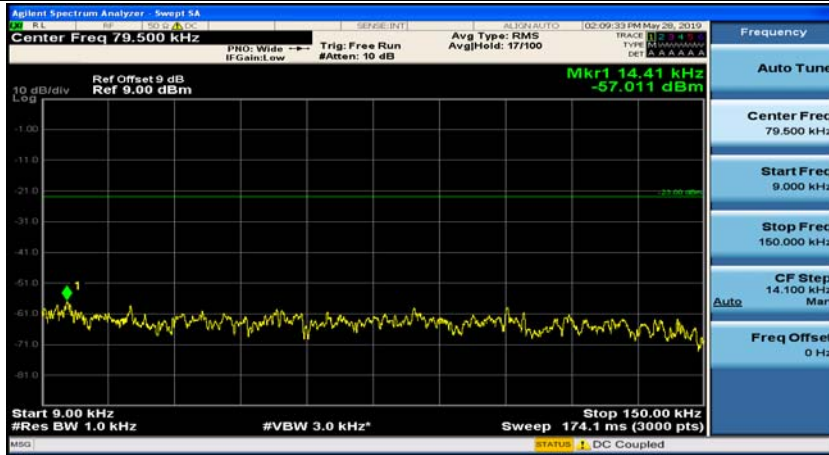

(Channel Bandwidth: 3 MHz)_HCH_16QAM_1RB#0