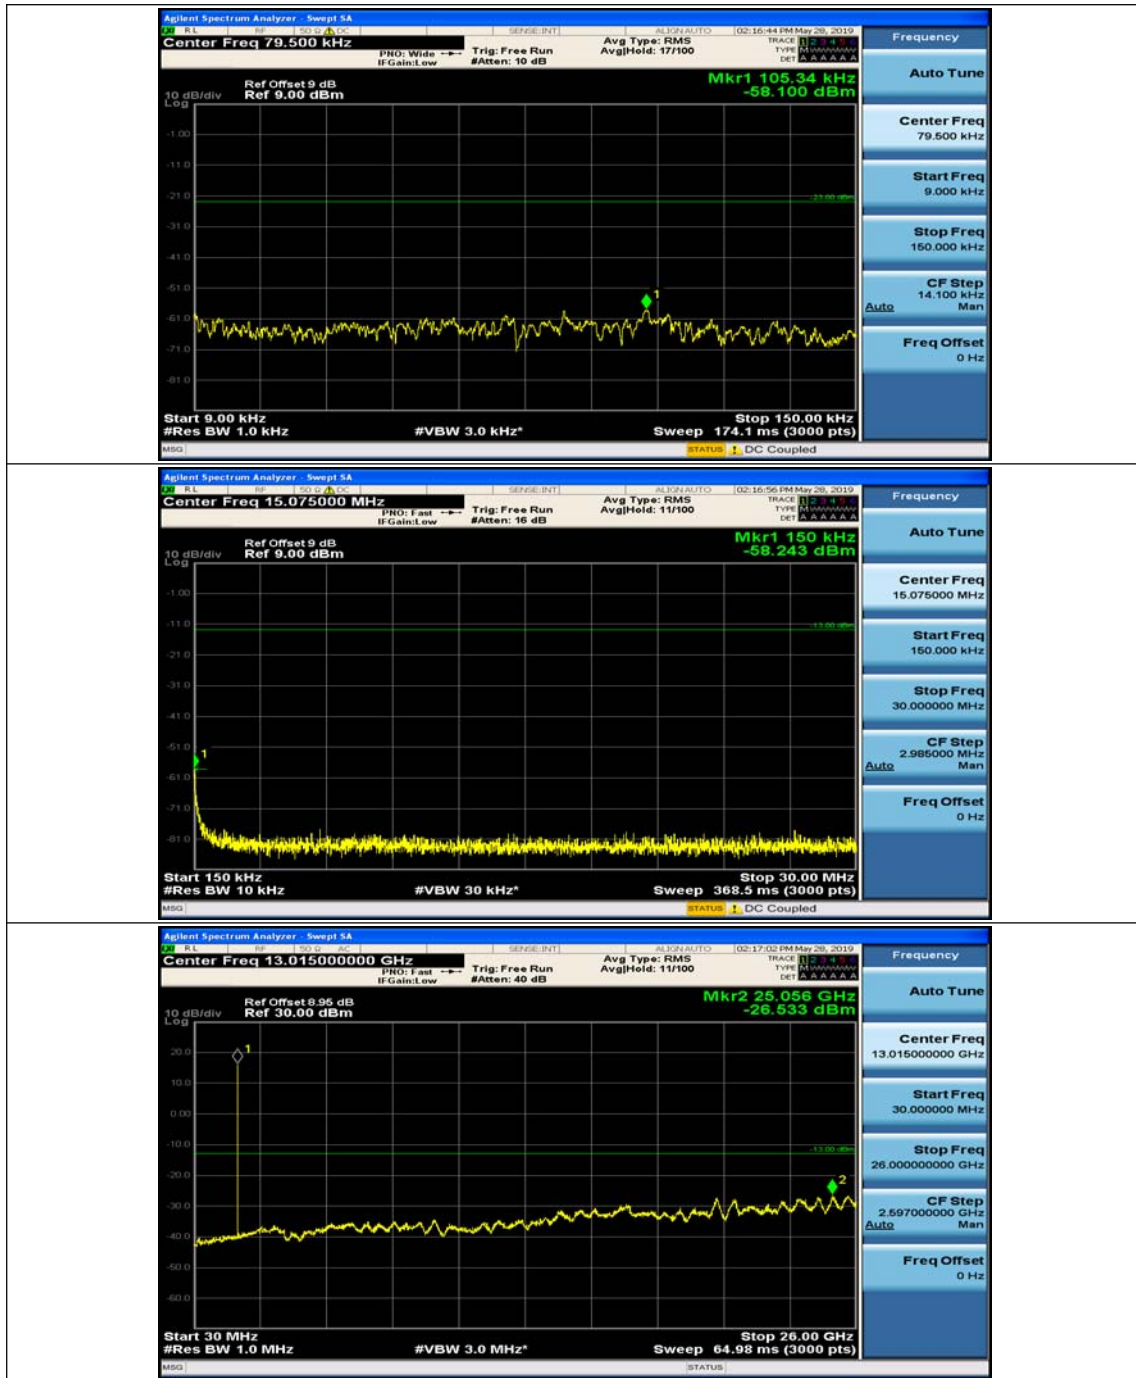

(Channel Bandwidth: 3 MHz)_HCH_QPSK_1RB#0

(Channel Bandwidth: 3 MHz)_HCH_QPSK_1RB#7

(Channel Bandwidth: 3 MHz)_LCH_16QAM_1RB#0

(Channel Bandwidth: 3 MHz)_LCH_16QAM_1RB#7

(Channel Bandwidth: 3 MHz)_MCH_16QAM_1RB#0

(Channel Bandwidth: 3 MHz)_MCH_16QAM_1RB#7

(Channel Bandwidth: 3 MHz)_HCH_16QAM_1RB#0

(Channel Bandwidth: 3 MHz)_HCH_16QAM_1RB#7

Channel Bandwidth: 5 MHz

(Channel Bandwidth: 5 MHz)_MCH_QPSK_1RB#0

(Channel Bandwidth: 5 MHz)_MCH_QPSK_1RB#12

(Channel Bandwidth: 5 MHz)_HCH_QPSK_1RB#0

(Channel Bandwidth: 5 MHz)_HCH_QPSK_1RB#12

(Channel Bandwidth: 5 MHz)_LCH_16QAM_1RB#0

(Channel Bandwidth: 5 MHz)_LCH_16QAM_1RB#12

(Channel Bandwidth: 5 MHz)_MCH_16QAM_1RB#0