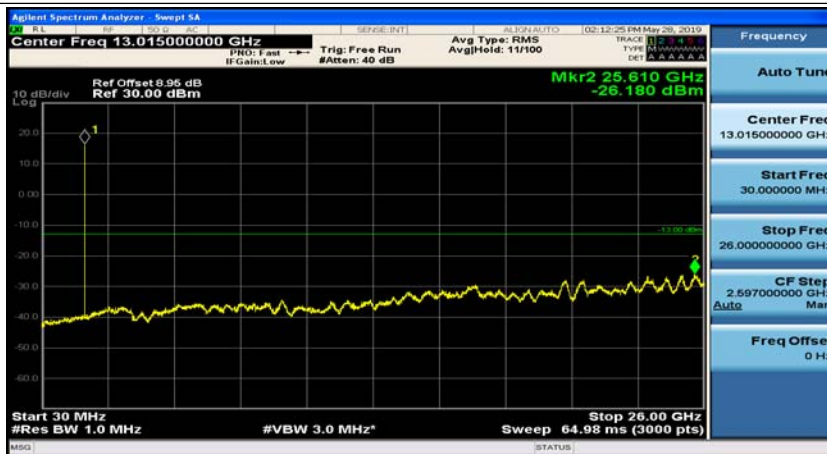

(Channel Bandwidth: 5 MHz)_HCH_QPSK_1RB#0

(Channel Bandwidth: 5 MHz)_HCH_QPSK_1RB#12

(Channel Bandwidth: 5 MHz)_LCH_16QAM_1RB#0

(Channel Bandwidth: 5 MHz)_LCH_16QAM_1RB#12

(Channel Bandwidth: 5 MHz)_MCH_16QAM_1RB#0