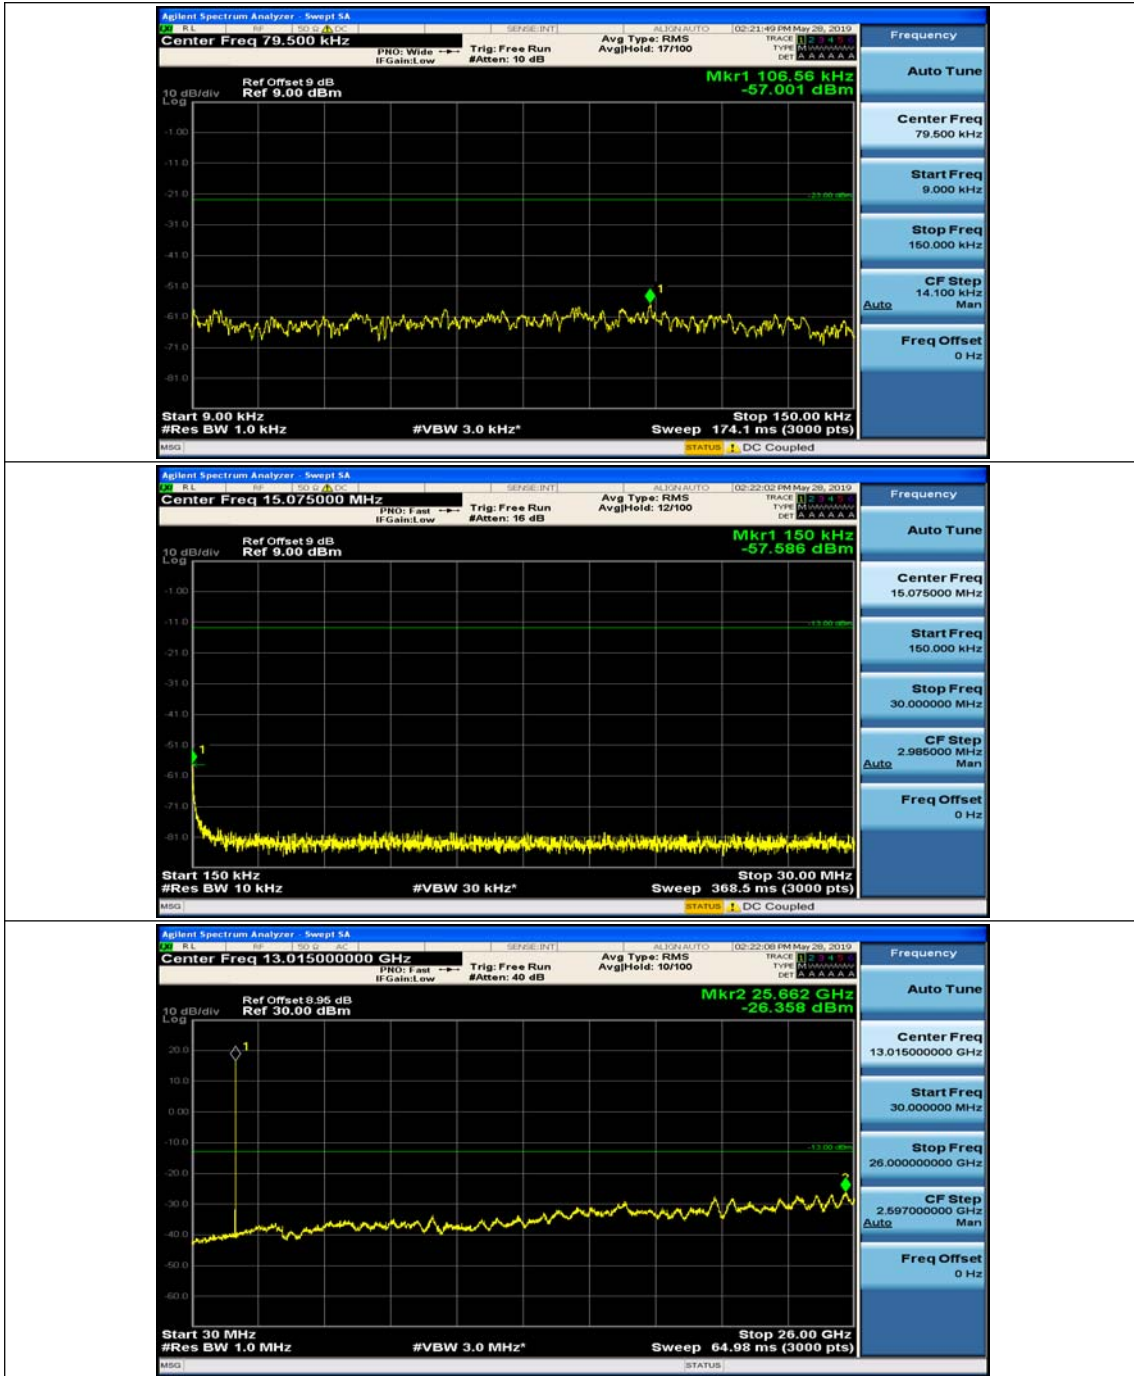

(Channel Bandwidth: 5 MHz)_MCH_16QAM_1RB#12

(Channel Bandwidth: 5 MHz)_HCH_16QAM_1RB#0

(Channel Bandwidth: 5 MHz)_HCH_16QAM_1RB#12

Channel Bandwidth: 10 MHz

Channel Bandwidth: 10 MHz_MCH_QPSK_1RB#0

Channel Bandwidth: 10 MHz_MCH_QPSK_1RB#24

Channel Bandwidth: 10 MHz_HCH_QPSK_1RB#0

Channel Bandwidth: 10 MHz_HCH_QPSK_1RB#24

Channel Bandwidth: 10 MHz_LCH_16QAM_1RB#0

Channel Bandwidth: 10 MHz_LCH_16QAM_1RB#24

Channel Bandwidth: 10 MHz_MCH_16QAM_1RB#0