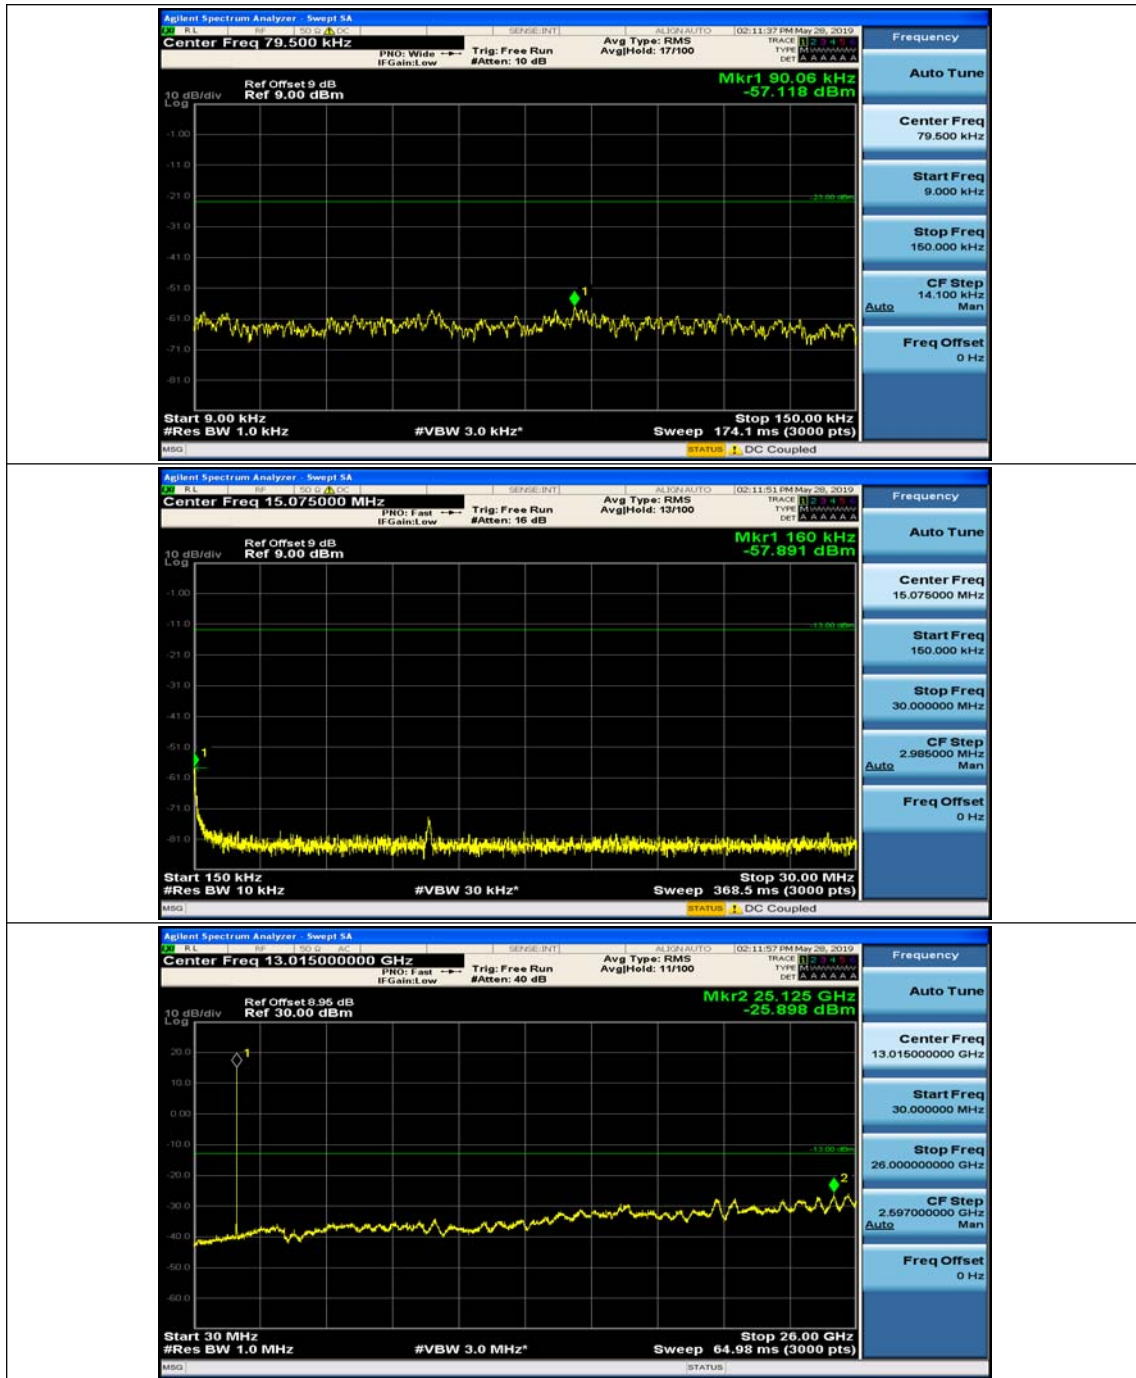

(Channel Bandwidth: 3 MHz)_HCH_QPSK_1RB#0

(Channel Bandwidth: 3 MHz)_HCH_QPSK_1RB#7

(Channel Bandwidth: 3 MHz)_LCH_16QAM_1RB#0

(Channel Bandwidth: 3 MHz)_LCH_16QAM_1RB#7

(Channel Bandwidth: 3 MHz)_MCH_16QAM_1RB#0

(Channel Bandwidth: 3 MHz)_MCH_16QAM_1RB#7

(Channel Bandwidth: 3 MHz)_HCH_16QAM_1RB#0

(Channel Bandwidth: 3 MHz)_HCH_16QAM_1RB#7

Channel Bandwidth: 5 MHz

(Channel Bandwidth: 5 MHz)_MCH_QPSK_1RB#0

(Channel Bandwidth: 5 MHz)_MCH_QPSK_1RB#12

(Channel Bandwidth: 5 MHz)_HCH_QPSK_1RB#0

(Channel Bandwidth: 5 MHz)_HCH_QPSK_1RB#12

(Channel Bandwidth: 5 MHz)_LCH_16QAM_1RB#0

(Channel Bandwidth: 5 MHz)_LCH_16QAM_1RB#12

(Channel Bandwidth: 5 MHz)_MCH_16QAM_1RB#0