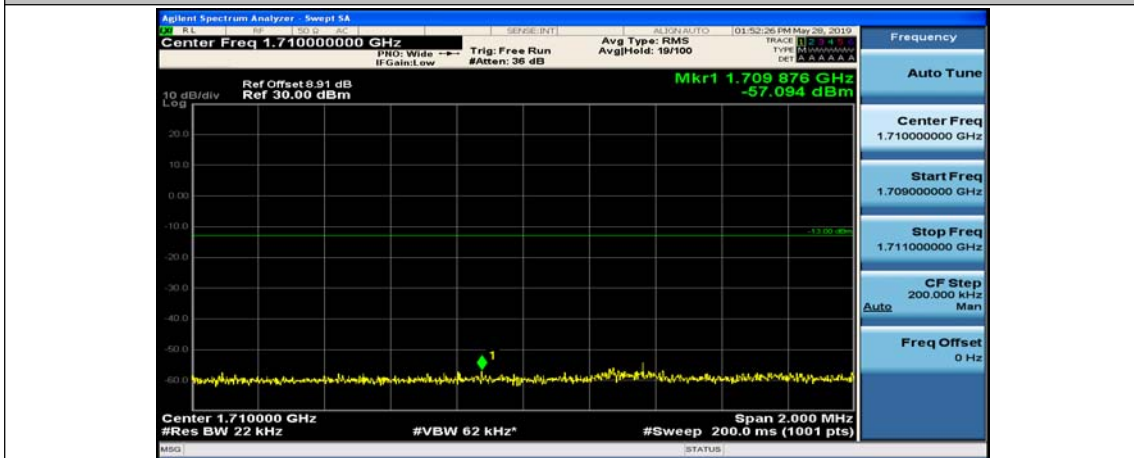

(Channel Bandwidth:20 MHz)\_HCH\_QPSK\_50RB#25

(Channel Bandwidth:20 MHz)\_HCH\_QPSK\_50RB#50

(Channel Bandwidth:20 MHz)\_HCH\_QPSK\_100RB#0

(Channel Bandwidth:20 MHz)\_LCH\_16QAM\_1RB#0

(Channel Bandwidth:20 MHz)\_LCH\_16QAM\_1RB#49