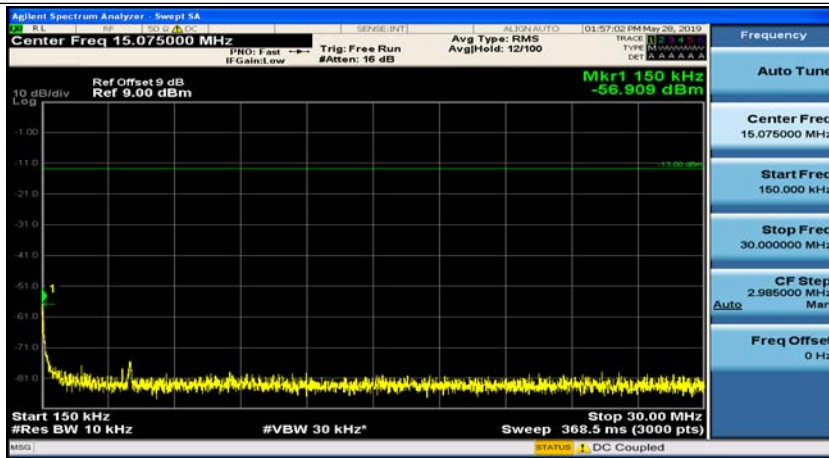

(Channel Bandwidth: 1.4 MHz)_LCH_16QAM_1RB#0