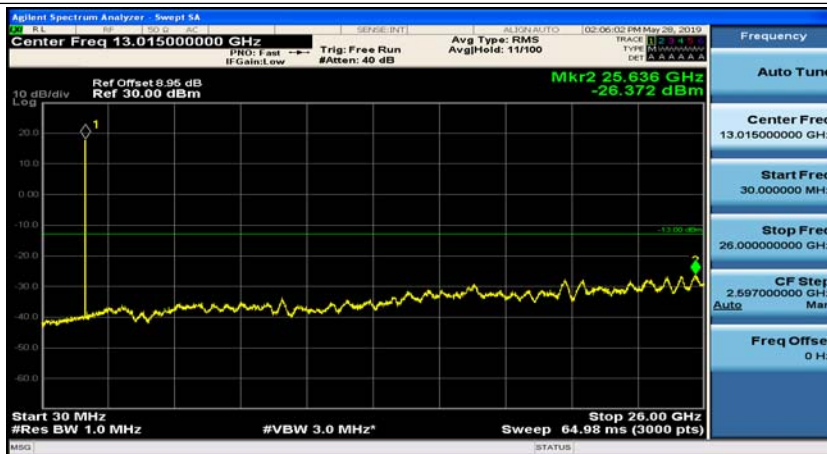

(Channel Bandwidth: 3 MHz)_MCH_QPSK_1RB#0

(Channel Bandwidth: 3 MHz)_MCH_QPSK_1RB#7