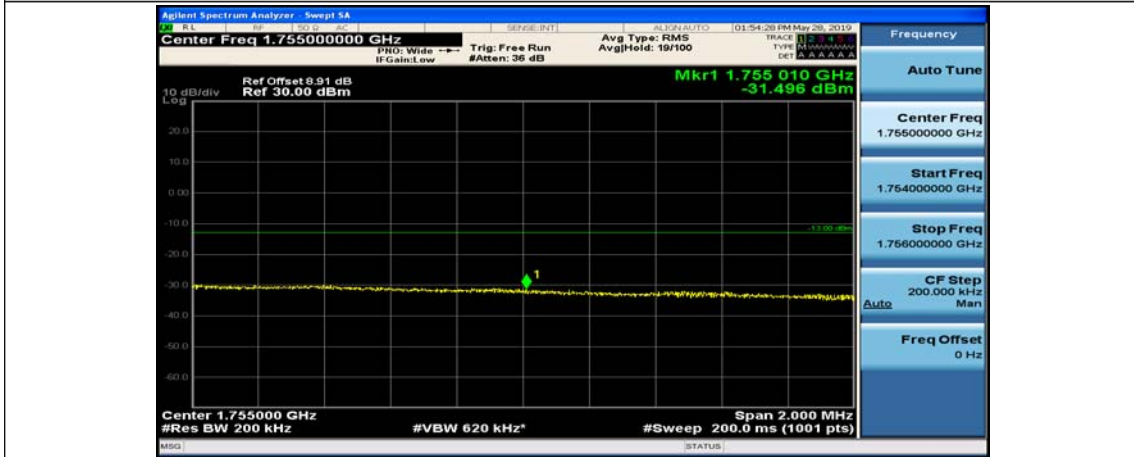

(Channel Bandwidth:20 MHz)_HCH_QPSK_50RB#25