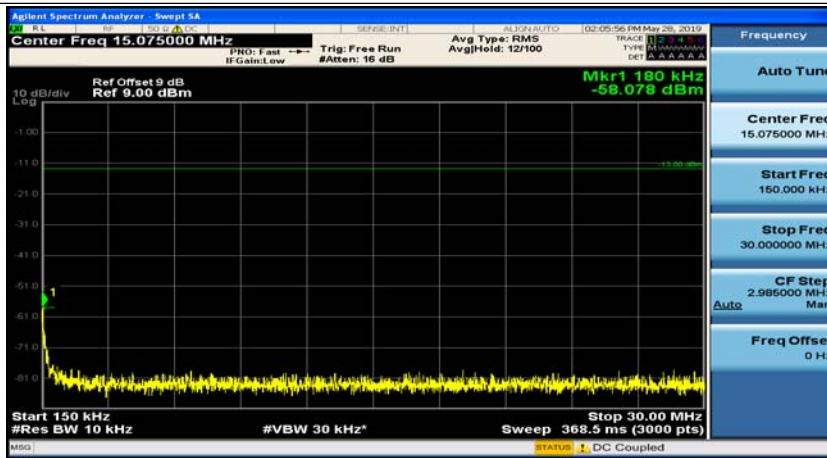

(Channel Bandwidth: 3 MHz)_MCH_QPSK_1RB#0

(Channel Bandwidth: 3 MHz)_MCH_QPSK_1RB#7