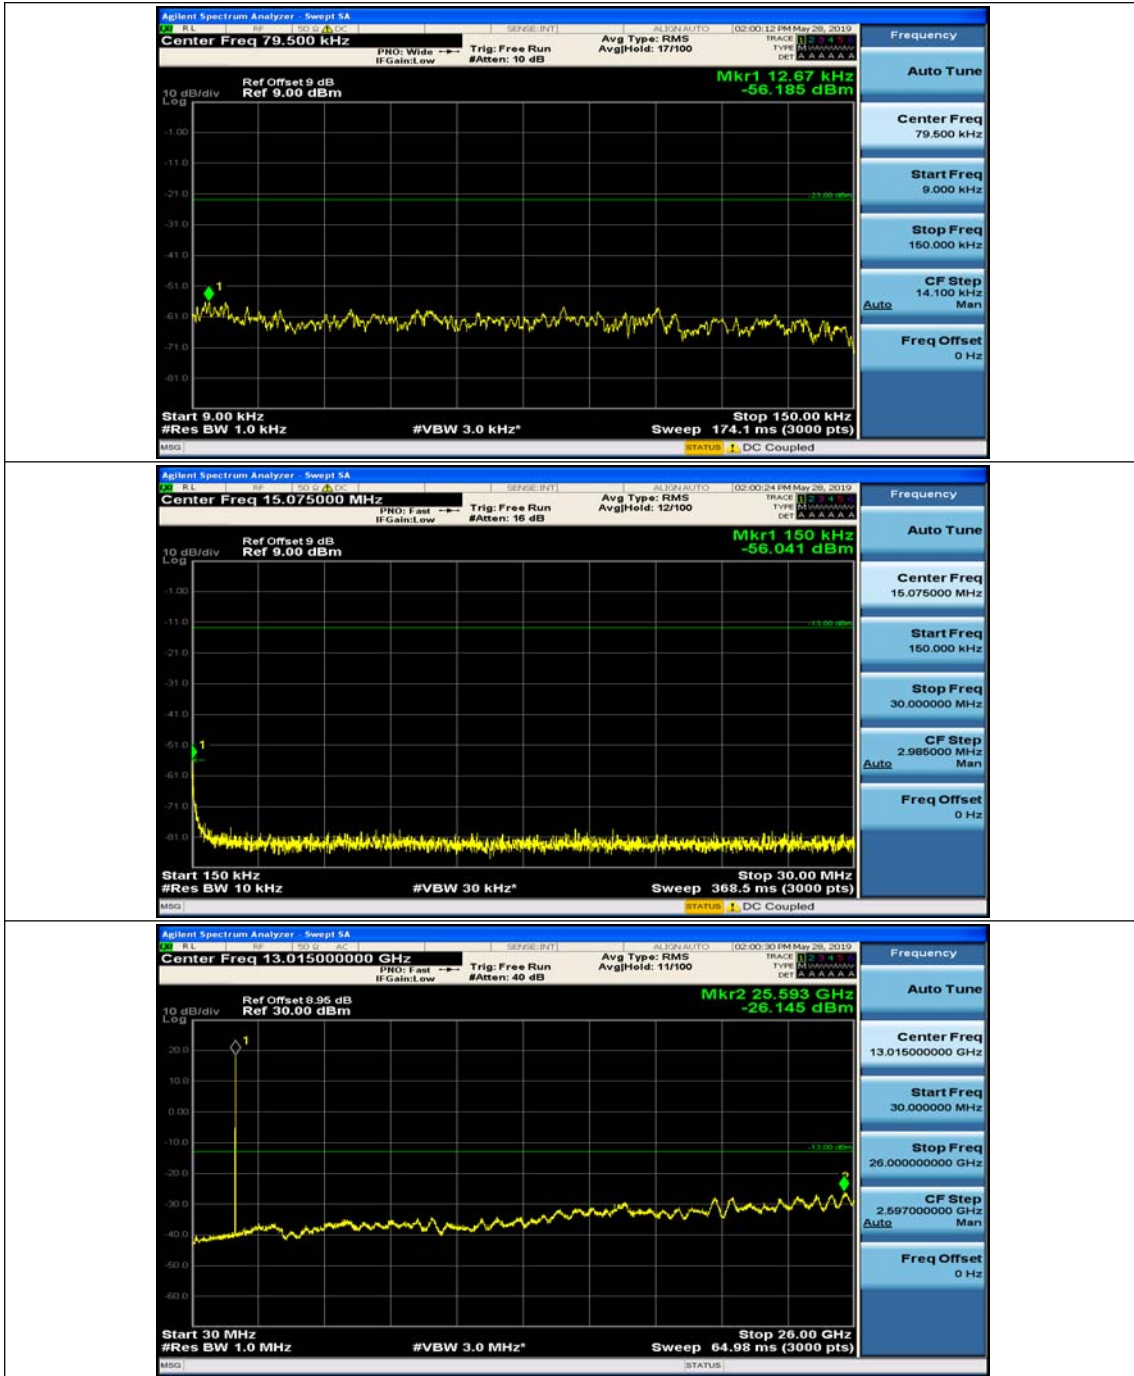

(Channel Bandwidth: 1.4 MHz)\_LCH\_16QAM\_1RB#0

(Channel Bandwidth: 1.4 MHz)\_LCH\_16QAM\_1RB#3

(Channel Bandwidth: 1.4 MHz)\_MCH\_16QAM\_1RB#0

(Channel Bandwidth: 1.4 MHz)\_MCH\_16QAM\_1RB#3

(Channel Bandwidth: 1.4 MHz)\_HCH\_16QAM\_1RB#0

(Channel Bandwidth: 1.4 MHz)\_HCH\_16QAM\_1RB#3