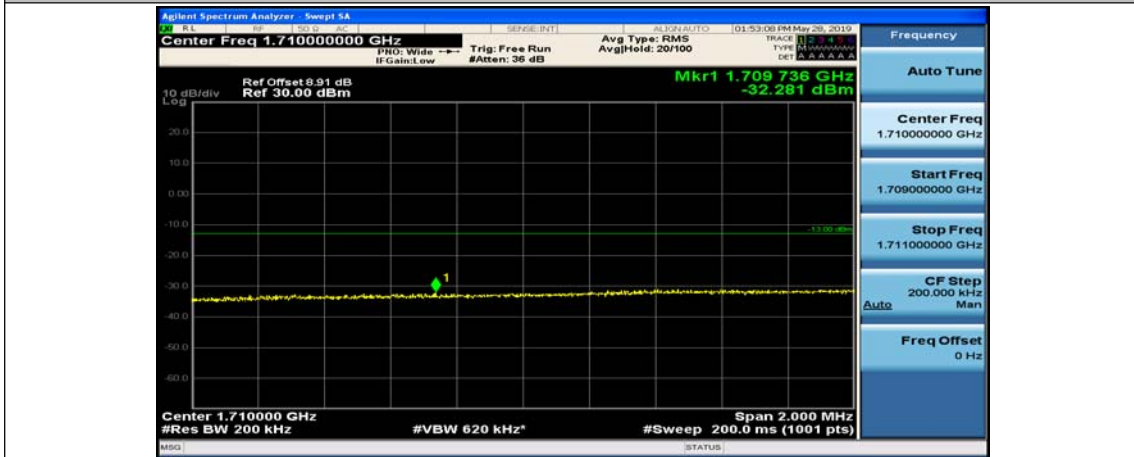

(Channel Bandwidth:20 MHz)\_HCH\_QPSK\_50RB#25

(Channel Bandwidth:20 MHz)\_HCH\_QPSK\_50RB#50

(Channel Bandwidth:20 MHz)\_HCH\_QPSK\_100RB#0

(Channel Bandwidth:20 MHz)\_LCH\_16QAM\_1RB#0

(Channel Bandwidth:20 MHz)\_LCH\_16QAM\_1RB#49

(Channel Bandwidth:20 MHz)\_LCH\_16QAM\_1RB#99

(Channel Bandwidth:20 MHz)\_LCH\_16QAM\_50RB#0

(Channel Bandwidth:20 MHz)\_LCH\_16QAM\_50RB#25

(Channel Bandwidth:20 MHz)\_LCH\_16QAM\_50RB#50

(Channel Bandwidth:20 MHz)\_LCH\_16QAM\_100RB#0