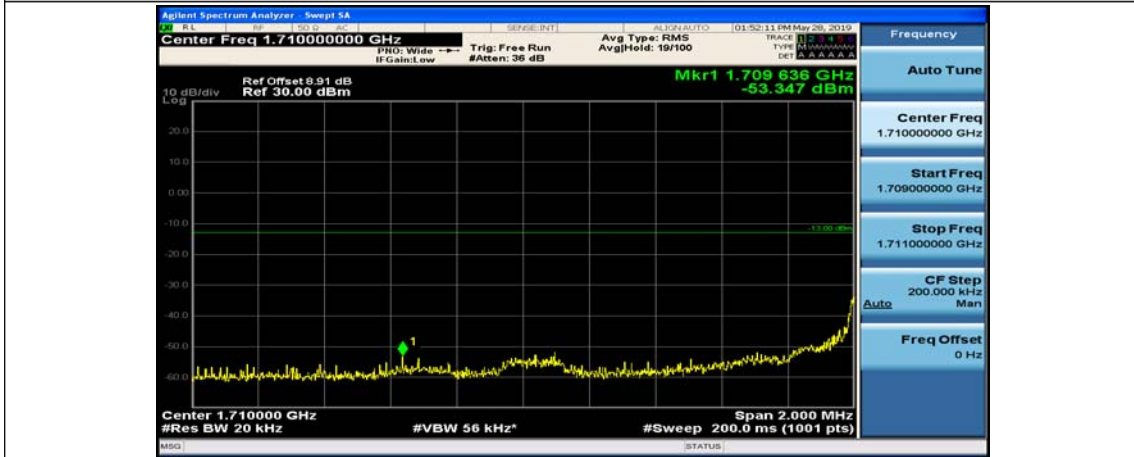

(Channel Bandwidth:20 MHz)_LCH_QPSK_1RB#99