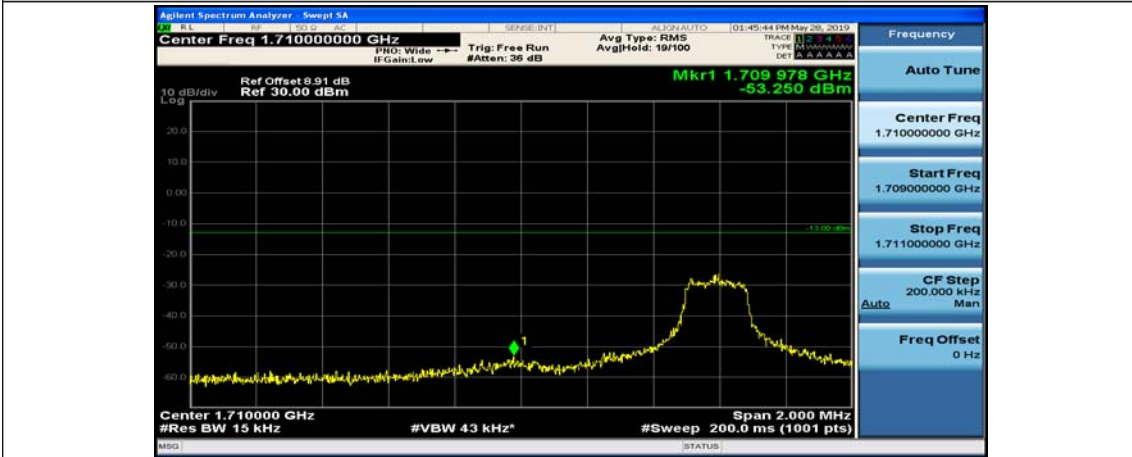

Channel Bandwidth: 10 MHz\_HCH\_QPSK\_50RB#0

Channel Bandwidth: 10 MHz\_LCH\_16QAM\_1RB#0

Channel Bandwidth: 10 MHz\_LCH\_16QAM\_1RB#24

Channel Bandwidth: 10 MHz\_LCH\_16QAM\_1RB#49

Channel Bandwidth: 10 MHz\_LCH\_16QAM\_25RB#0