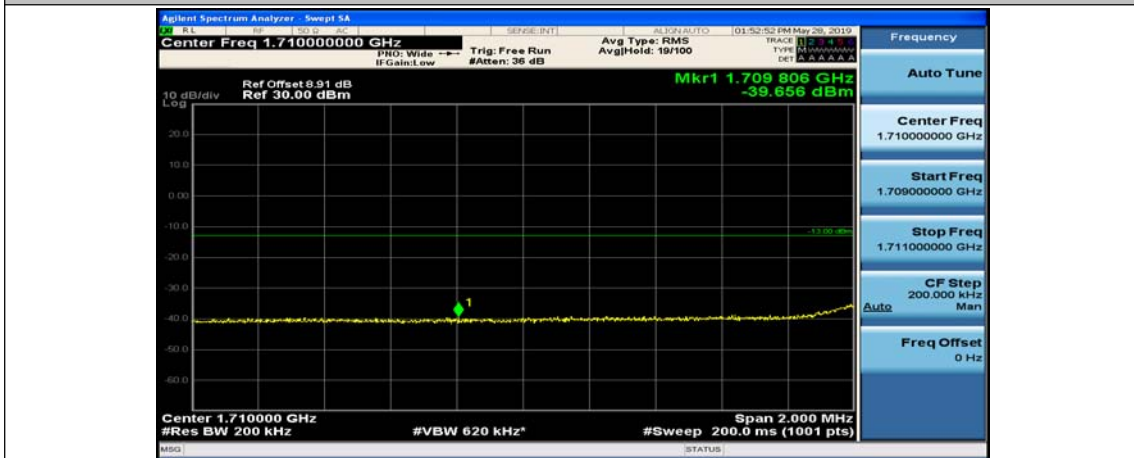

(Channel Bandwidth:20 MHz)\_LCH\_QPSK\_1RB#49

(Channel Bandwidth:20 MHz)\_LCH\_QPSK\_1RB#99

(Channel Bandwidth:20 MHz)\_LCH\_QPSK\_50RB#0

(Channel Bandwidth:20 MHz)\_LCH\_QPSK\_50RB#25

(Channel Bandwidth:20 MHz)\_LCH\_QPSK\_50RB#50