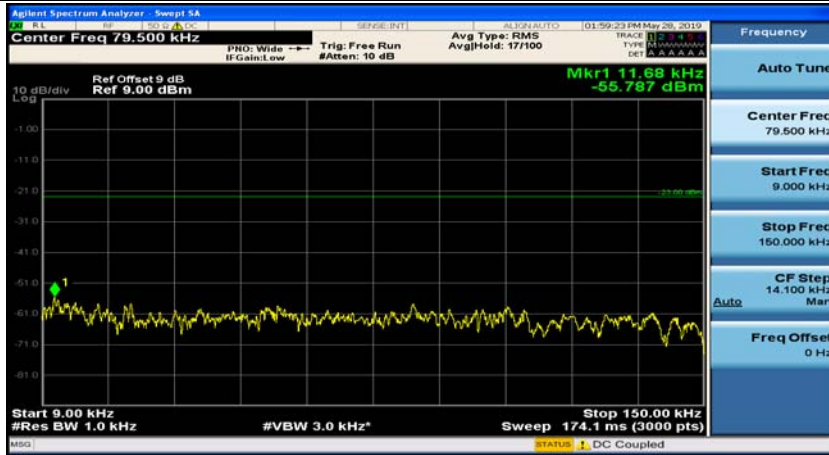

(Channel Bandwidth: 1.4 MHz)\_LCH\_16QAM\_1RB#0

(Channel Bandwidth: 1.4 MHz)\_LCH\_16QAM\_1RB#3

(Channel Bandwidth: 1.4 MHz)\_MCH\_16QAM\_1RB#0

(Channel Bandwidth: 1.4 MHz)\_MCH\_16QAM\_1RB#3

(Channel Bandwidth: 1.4 MHz)\_HCH\_16QAM\_1RB#0

(Channel Bandwidth: 1.4 MHz)\_HCH\_16QAM\_1RB#3