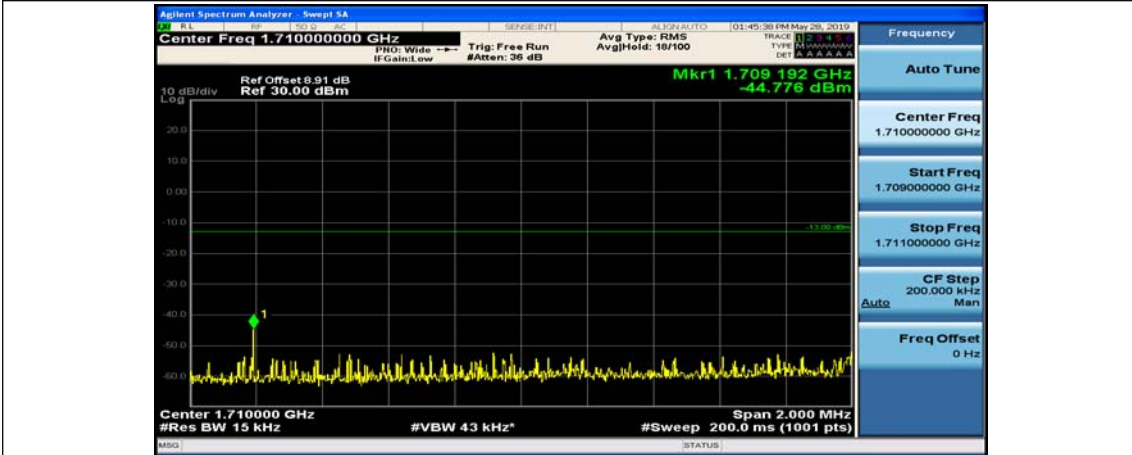

Channel Bandwidth: 10 MHz\_HCH\_QPSK\_50RB#0

Channel Bandwidth: 10 MHz\_LCH\_16QAM\_1RB#0

Channel Bandwidth: 10 MHz\_LCH\_16QAM\_1RB#24

Channel Bandwidth: 10 MHz\_LCH\_16QAM\_1RB#49

Channel Bandwidth: 10 MHz\_LCH\_16QAM\_25RB#0