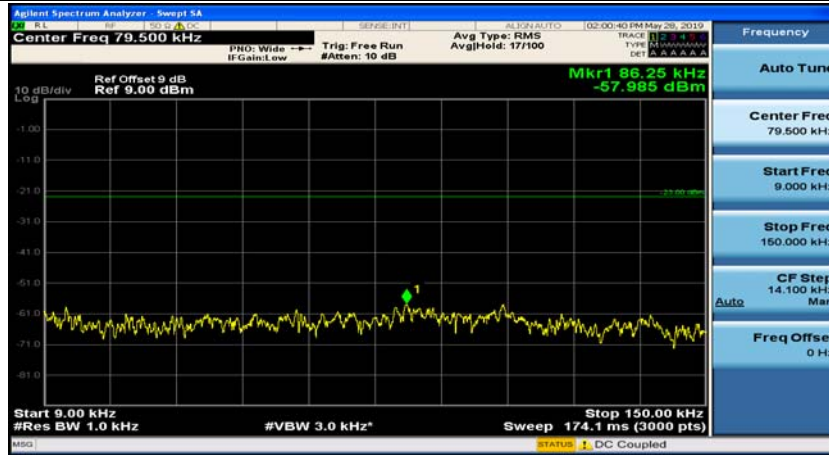

# Appendix E: Conducted Spurious Emission

## Test Graphs

Channel Bandwidth: 1.4 MHz

(Channel Bandwidth: 1.4 MHz)\_MCH\_QPSK\_1RB#0

(Channel Bandwidth: 1.4 MHz)\_MCH\_QPSK\_1RB#3

(Channel Bandwidth: 1.4 MHz)\_HCH\_QPSK\_1RB#0

(Channel Bandwidth: 1.4 MHz)\_HCH\_QPSK\_1RB#3