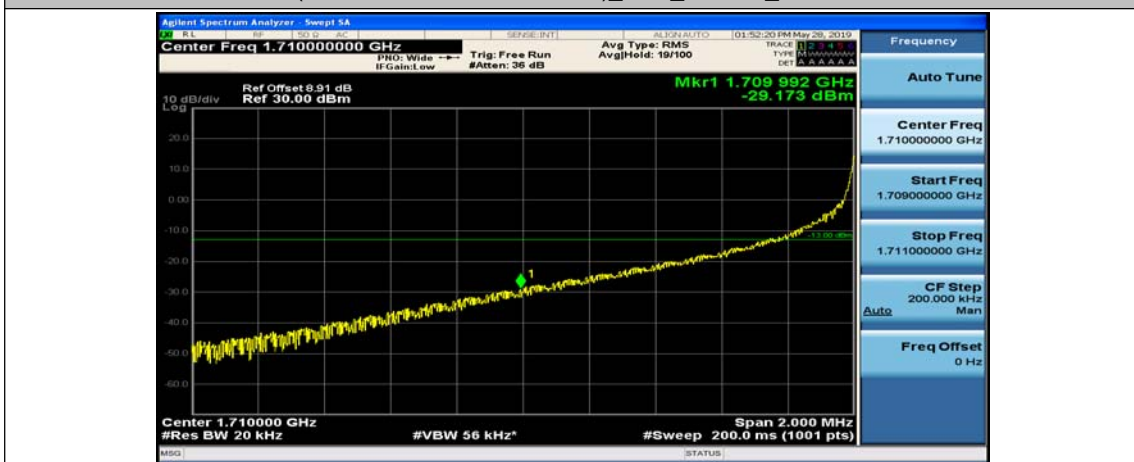

(Channel Bandwidth:20 MHz)\_HCH\_QPSK\_50RB#25

(Channel Bandwidth:20 MHz)\_HCH\_QPSK\_50RB#50

(Channel Bandwidth:20 MHz)\_HCH\_QPSK\_100RB#0

(Channel Bandwidth:20 MHz)\_LCH\_16QAM\_1RB#0

(Channel Bandwidth:20 MHz)\_LCH\_16QAM\_1RB#49