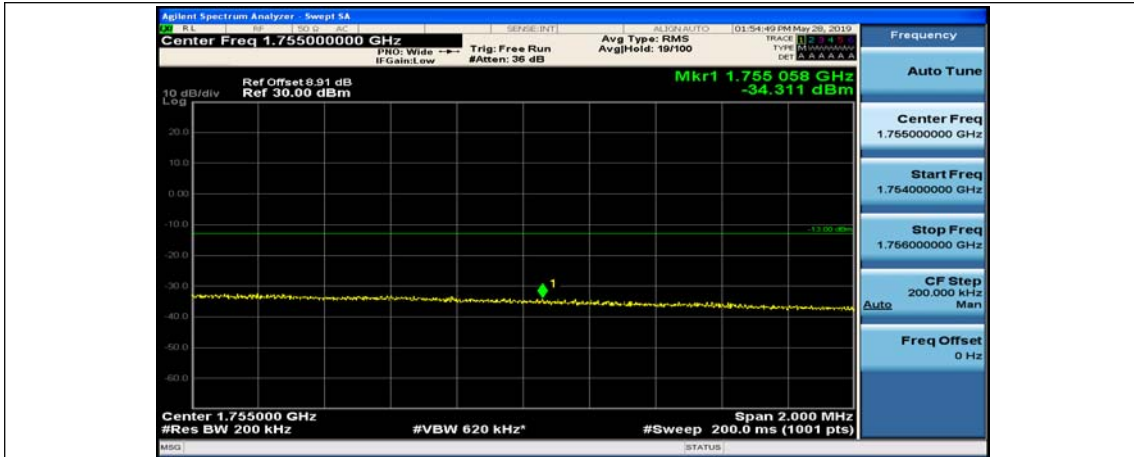

(Channel Bandwidth:20 MHz)\_HCH\_16QAM\_1RB#0

(Channel Bandwidth:20 MHz)\_HCH\_16QAM\_1RB#49

(Channel Bandwidth:20 MHz)\_HCH\_16QAM\_1RB#99

(Channel Bandwidth:20 MHz)\_HCH\_16QAM\_50RB#0

(Channel Bandwidth:20 MHz)\_HCH\_16QAM\_50RB#25