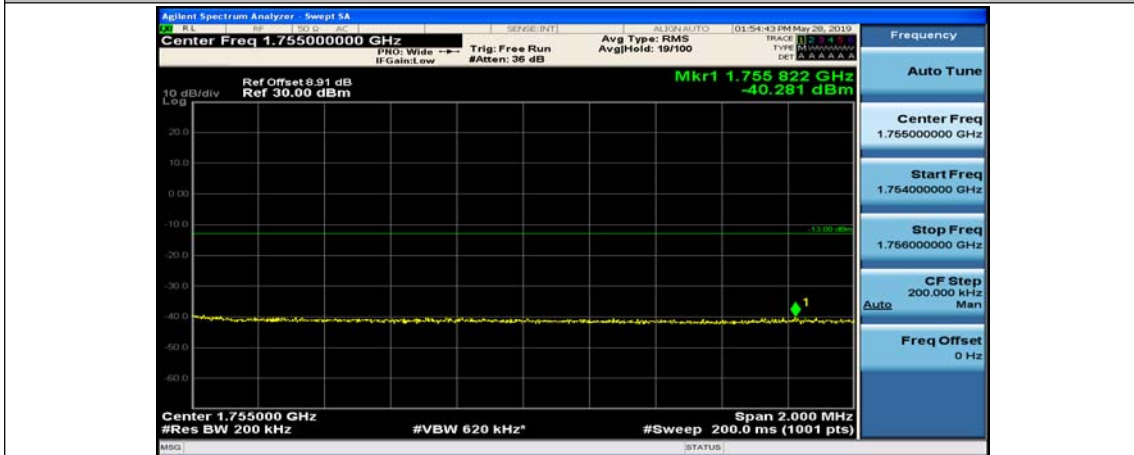

(Channel Bandwidth:20 MHz)\_HCH\_16QAM\_1RB#0

(Channel Bandwidth:20 MHz)\_HCH\_16QAM\_1RB#49

(Channel Bandwidth:20 MHz)\_HCH\_16QAM\_1RB#99

(Channel Bandwidth:20 MHz)\_HCH\_16QAM\_50RB#0

(Channel Bandwidth:20 MHz)\_HCH\_16QAM\_50RB#25

(Channel Bandwidth:20 MHz)\_HCH\_16QAM\_50RB#50

(Channel Bandwidth:20 MHz)\_HCH\_16QAM\_100RB#0