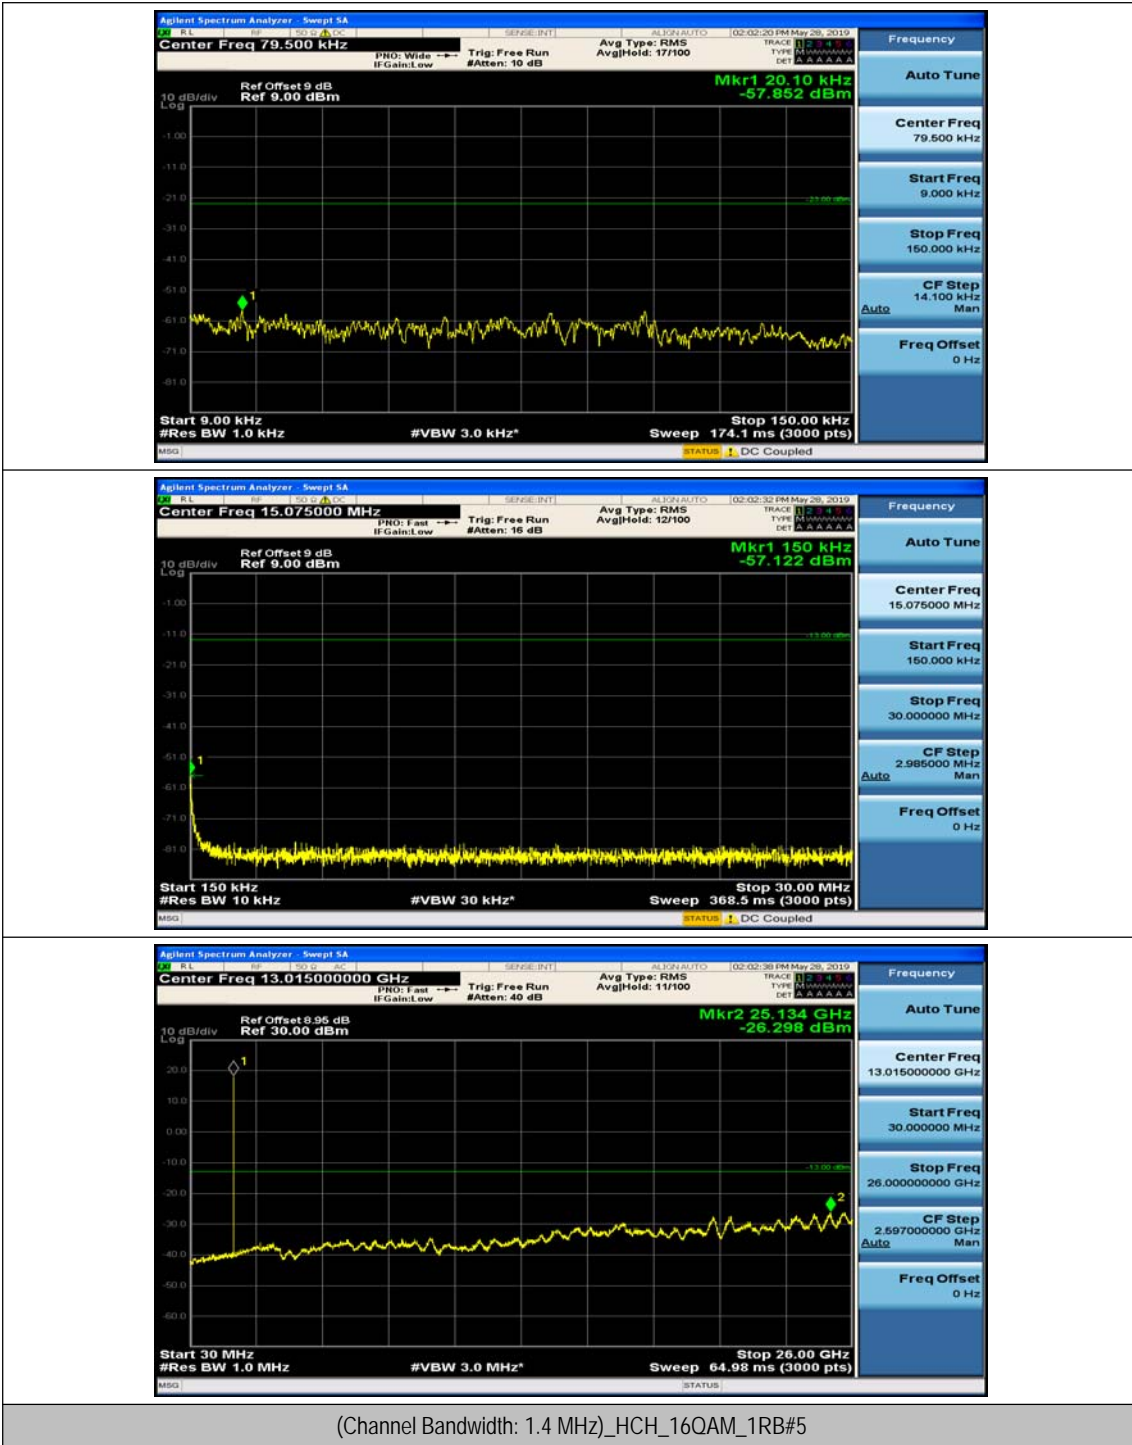

(Channel Bandwidth: 1.4 MHz)\_LCH\_16QAM\_1RB#0

(Channel Bandwidth: 1.4 MHz)\_LCH\_16QAM\_1RB#3

(Channel Bandwidth: 1.4 MHz)\_MCH\_16QAM\_1RB#0

(Channel Bandwidth: 1.4 MHz)\_MCH\_16QAM\_1RB#3

(Channel Bandwidth: 1.4 MHz)\_HCH\_16QAM\_1RB#0

(Channel Bandwidth: 1.4 MHz)\_HCH\_16QAM\_1RB#3