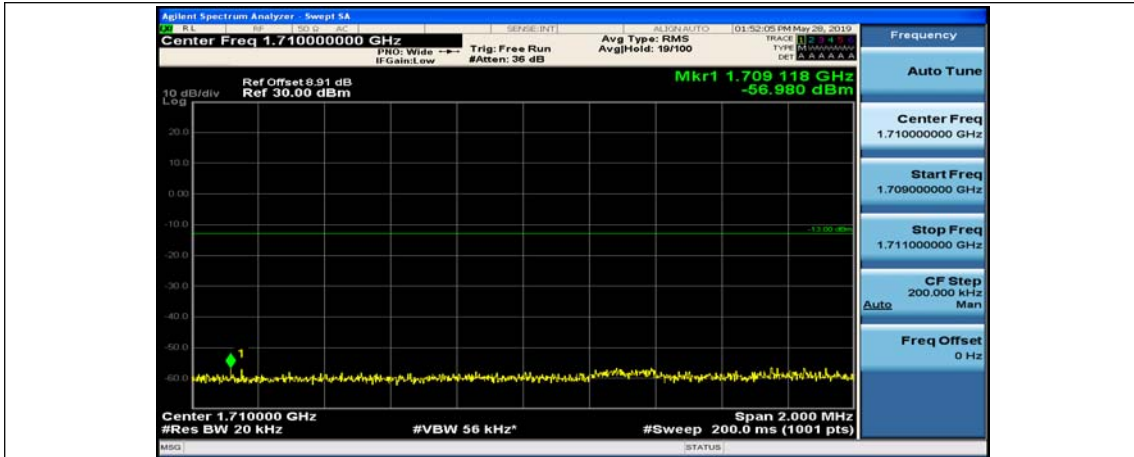

(Channel Bandwidth:20 MHz)_LCH_QPSK_1RB#49