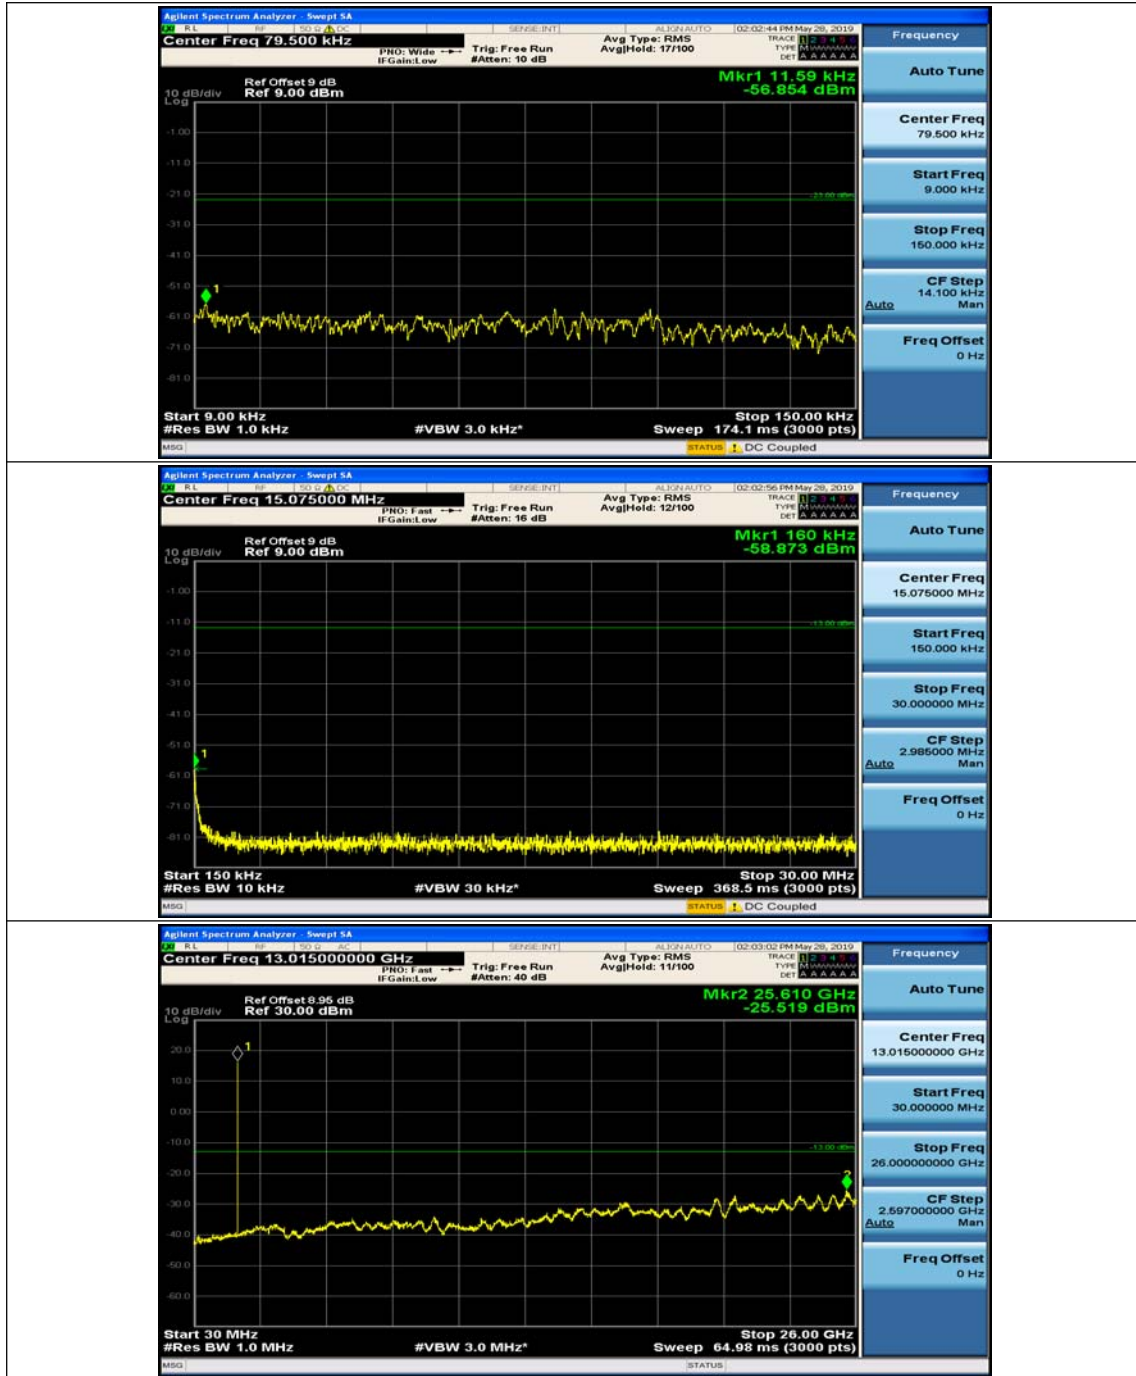

(Channel Bandwidth: 1.4 MHz)\_LCH\_16QAM\_1RB#0

(Channel Bandwidth: 1.4 MHz)\_LCH\_16QAM\_1RB#3

(Channel Bandwidth: 1.4 MHz)\_MCH\_16QAM\_1RB#0

(Channel Bandwidth: 1.4 MHz)\_MCH\_16QAM\_1RB#3

(Channel Bandwidth: 1.4 MHz)\_HCH\_16QAM\_1RB#0

(Channel Bandwidth: 1.4 MHz)\_HCH\_16QAM\_1RB#3