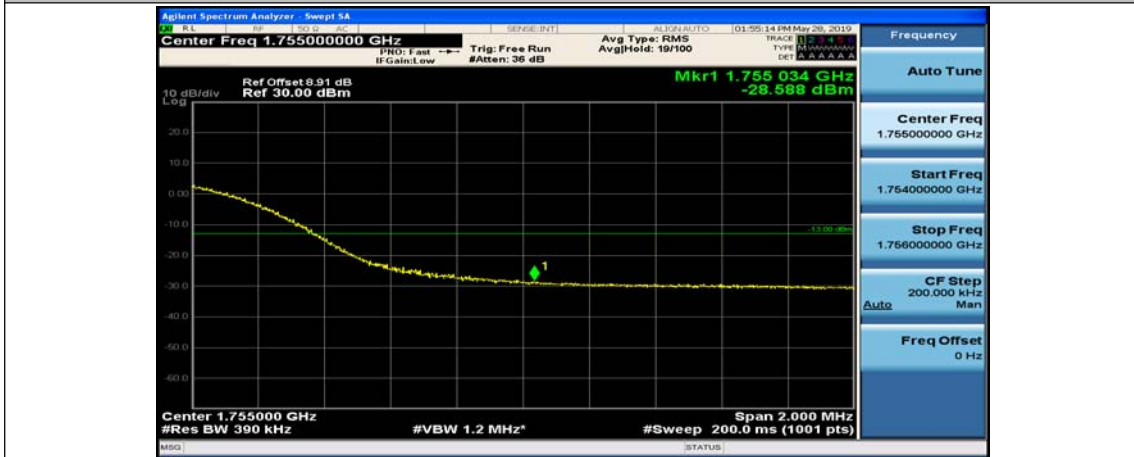

(Channel Bandwidth:20 MHz)\_HCH\_16QAM\_1RB#0

(Channel Bandwidth:20 MHz)\_HCH\_16QAM\_1RB#49

(Channel Bandwidth:20 MHz)\_HCH\_16QAM\_1RB#99

(Channel Bandwidth:20 MHz)\_HCH\_16QAM\_50RB#0

(Channel Bandwidth:20 MHz)\_HCH\_16QAM\_50RB#25

(Channel Bandwidth:20 MHz)\_HCH\_16QAM\_50RB#50

(Channel Bandwidth:20 MHz)\_HCH\_16QAM\_100RB#0