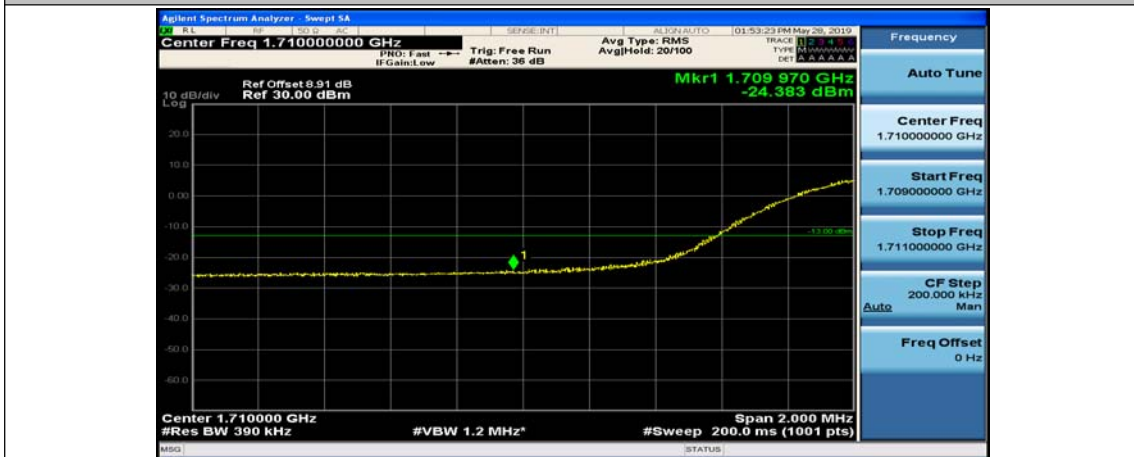

(Channel Bandwidth:20 MHz)_LCH_QPSK_100RB#0