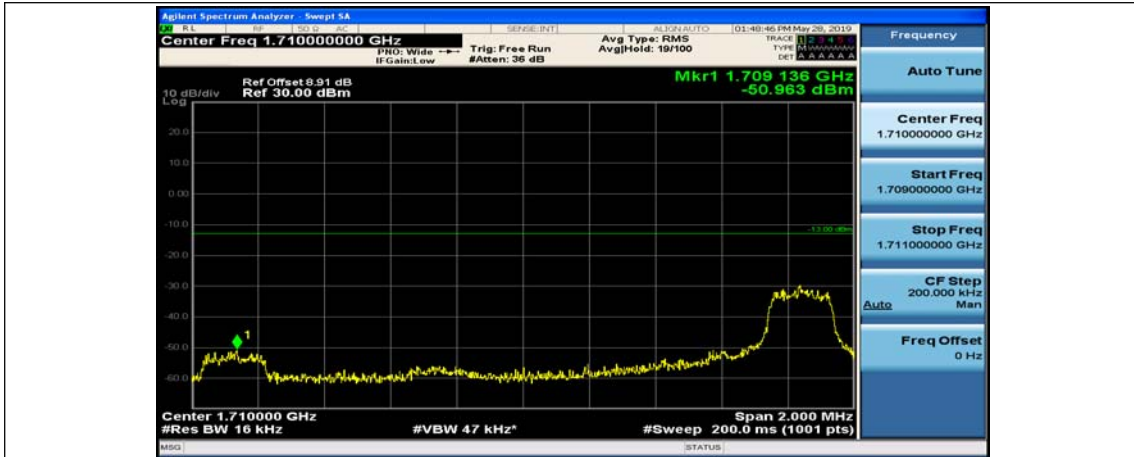

**Channel Bandwidth: 15 MHz**

(Channel Bandwidth:15 MHz)\_LCH\_QPSK\_1RB#0

(Channel Bandwidth:15 MHz)\_LCH\_QPSK\_1RB#37

(Channel Bandwidth:15 MHz)\_LCH\_QPSK\_1RB#74

(Channel Bandwidth:15 MHz)\_LCH\_QPSK\_37RB#0

(Channel Bandwidth:15 MHz)\_LCH\_QPSK\_37RB#18

(Channel Bandwidth:15 MHz)\_LCH\_QPSK\_37RB#38

(Channel Bandwidth:15 MHz)\_LCH\_QPSK\_75RB#0

(Channel Bandwidth:15 MHz)\_HCH\_QPSK\_1RB#0

(Channel Bandwidth:15 MHz)\_HCH\_QPSK\_1RB#37