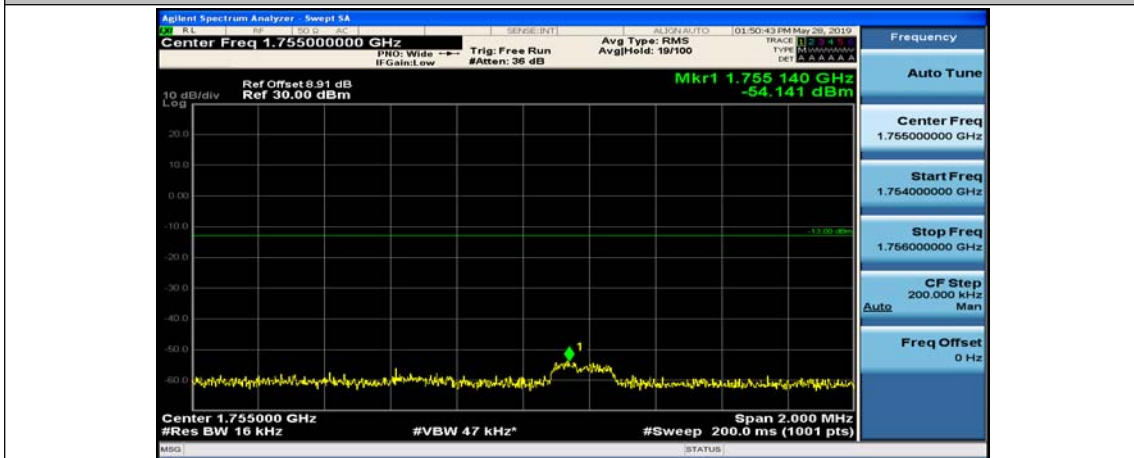

(Channel Bandwidth:15 MHz)\_LCH\_16QAM\_37RB#38

(Channel Bandwidth:15 MHz)\_LCH\_16QAM\_75RB#0

(Channel Bandwidth:15 MHz)\_HCH\_16QAM\_1RB#0

(Channel Bandwidth:15 MHz)\_HCH\_16QAM\_1RB#37

(Channel Bandwidth:15 MHz)\_HCH\_16QAM\_1RB#74