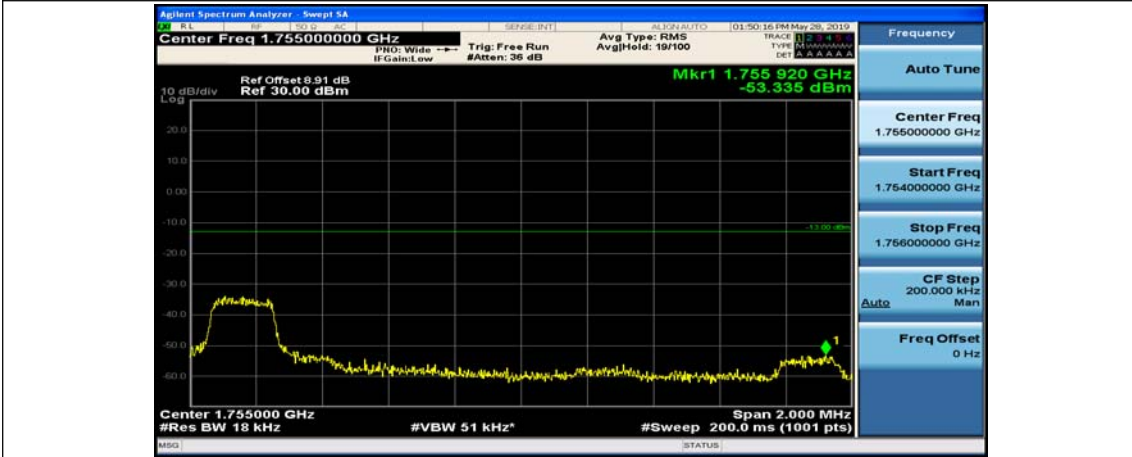

(Channel Bandwidth:15 MHz)\_LCH\_QPSK\_37RB#18

(Channel Bandwidth:15 MHz)\_LCH\_QPSK\_37RB#38

(Channel Bandwidth:15 MHz)\_LCH\_QPSK\_75RB#0

(Channel Bandwidth:15 MHz)\_HCH\_QPSK\_1RB#0

(Channel Bandwidth:15 MHz)\_HCH\_QPSK\_1RB#37