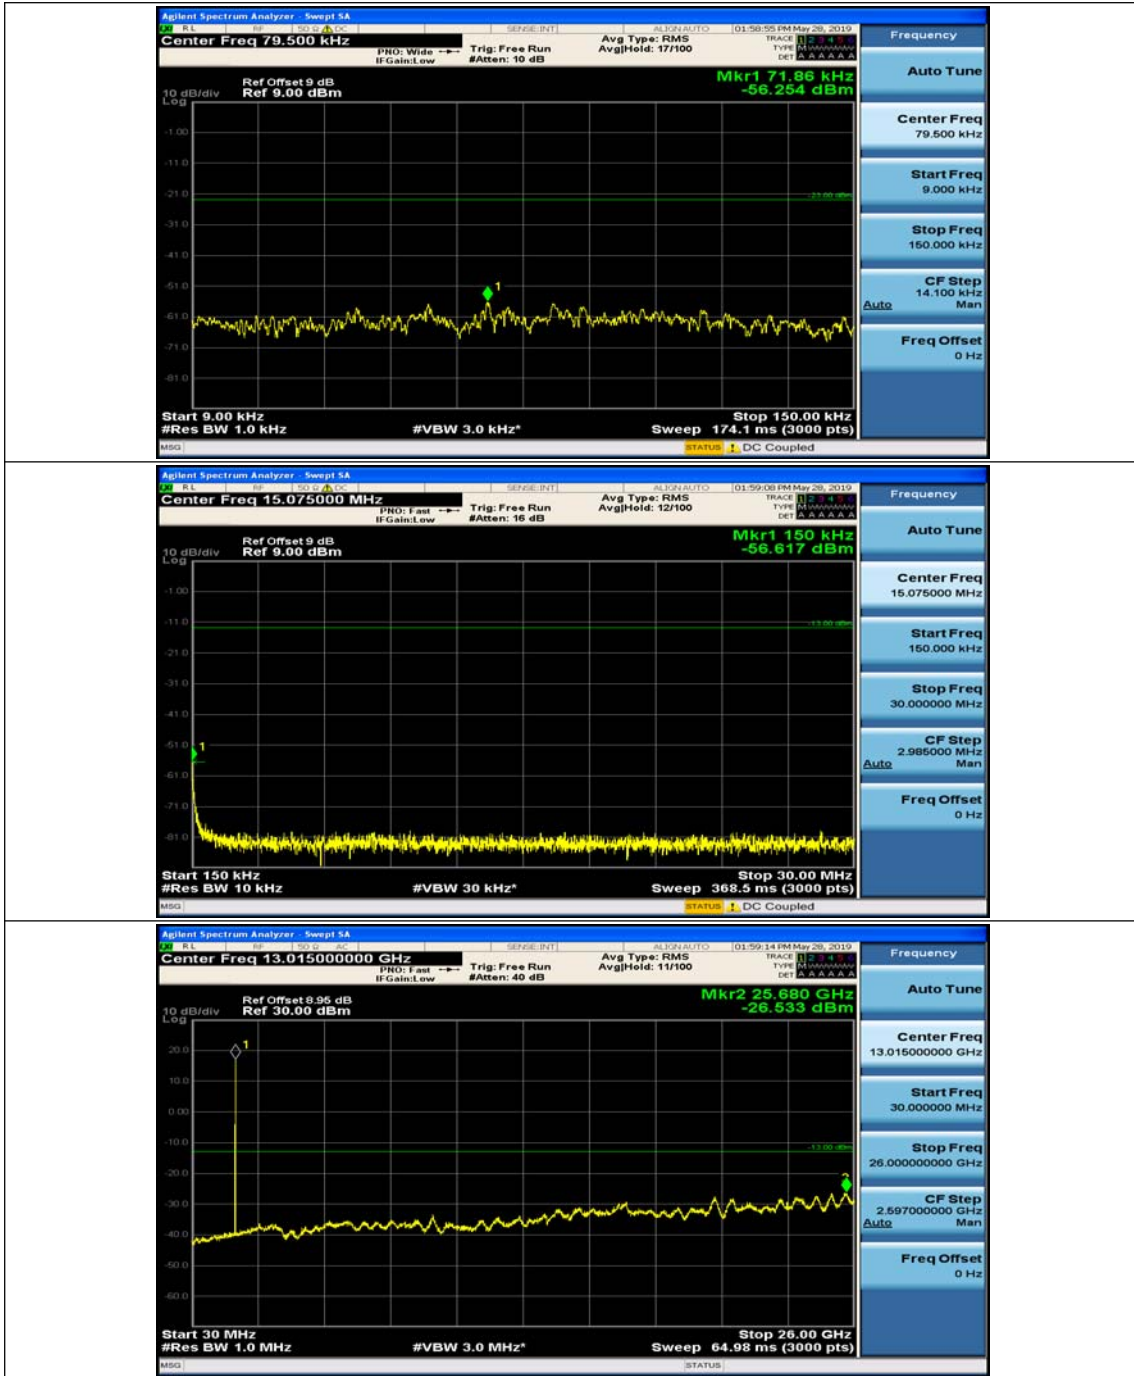

# Appendix E: Conducted Spurious Emission

## Test Graphs

Channel Bandwidth: 1.4 MHz

(Channel Bandwidth: 1.4 MHz)\_MCH\_QPSK\_1RB#0

(Channel Bandwidth: 1.4 MHz)\_MCH\_QPSK\_1RB#3

(Channel Bandwidth: 1.4 MHz)\_HCH\_QPSK\_1RB#0

(Channel Bandwidth: 1.4 MHz)\_HCH\_QPSK\_1RB#3