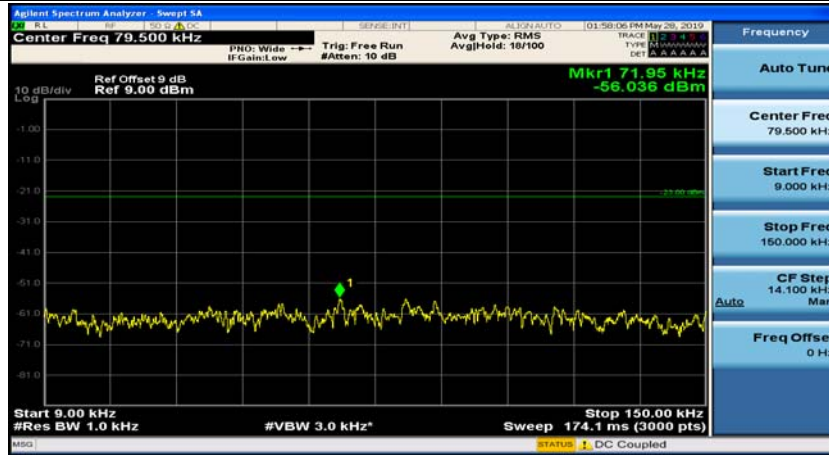

# Appendix E: Conducted Spurious Emission

## Test Graphs

Channel Bandwidth: 1.4 MHz

(Channel Bandwidth: 1.4 MHz)\_MCH\_QPSK\_1RB#0

(Channel Bandwidth: 1.4 MHz)\_MCH\_QPSK\_1RB#3

(Channel Bandwidth: 1.4 MHz)\_HCH\_QPSK\_1RB#0

(Channel Bandwidth: 1.4 MHz)\_HCH\_QPSK\_1RB#3