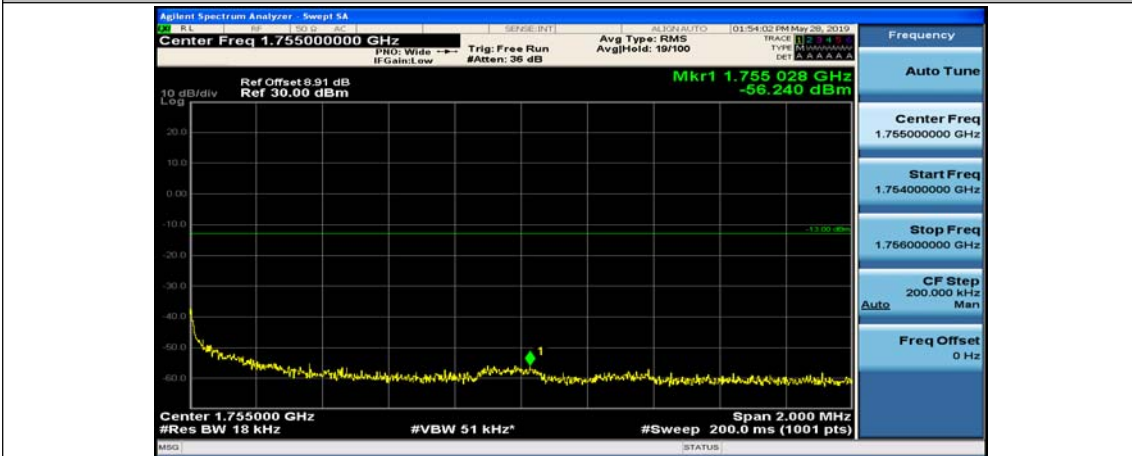

(Channel Bandwidth:20 MHz)_HCH_16QAM_1RB#0