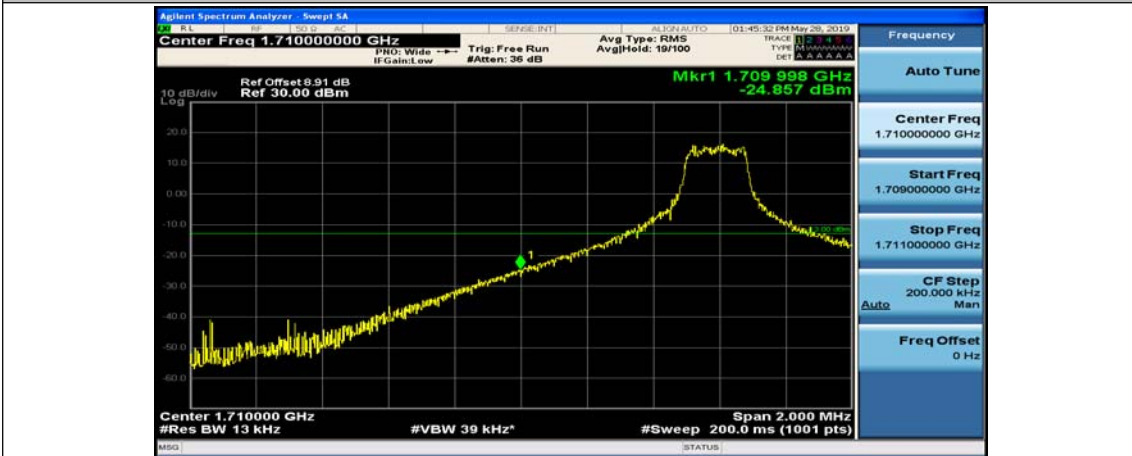

Channel Bandwidth: 10 MHz\_HCH\_QPSK\_50RB#0

Channel Bandwidth: 10 MHz\_LCH\_16QAM\_1RB#0

Channel Bandwidth: 10 MHz\_LCH\_16QAM\_1RB#24

Channel Bandwidth: 10 MHz\_LCH\_16QAM\_1RB#49

Channel Bandwidth: 10 MHz\_LCH\_16QAM\_25RB#0