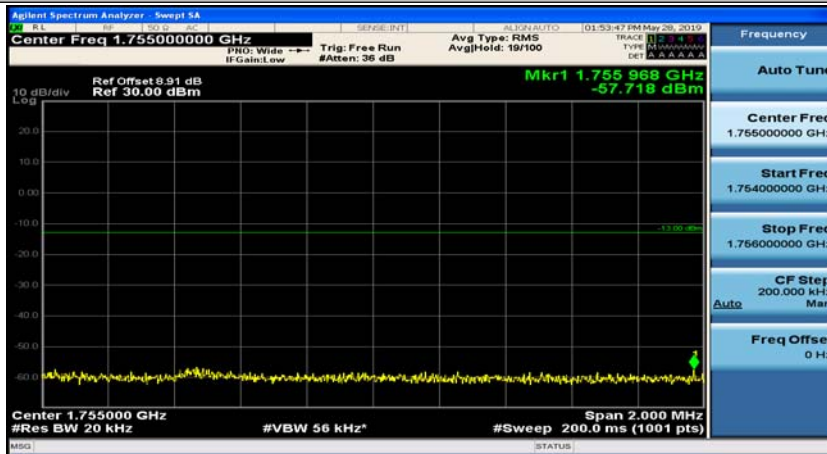

(Channel Bandwidth:20 MHz)_HCH_QPSK_1RB#49