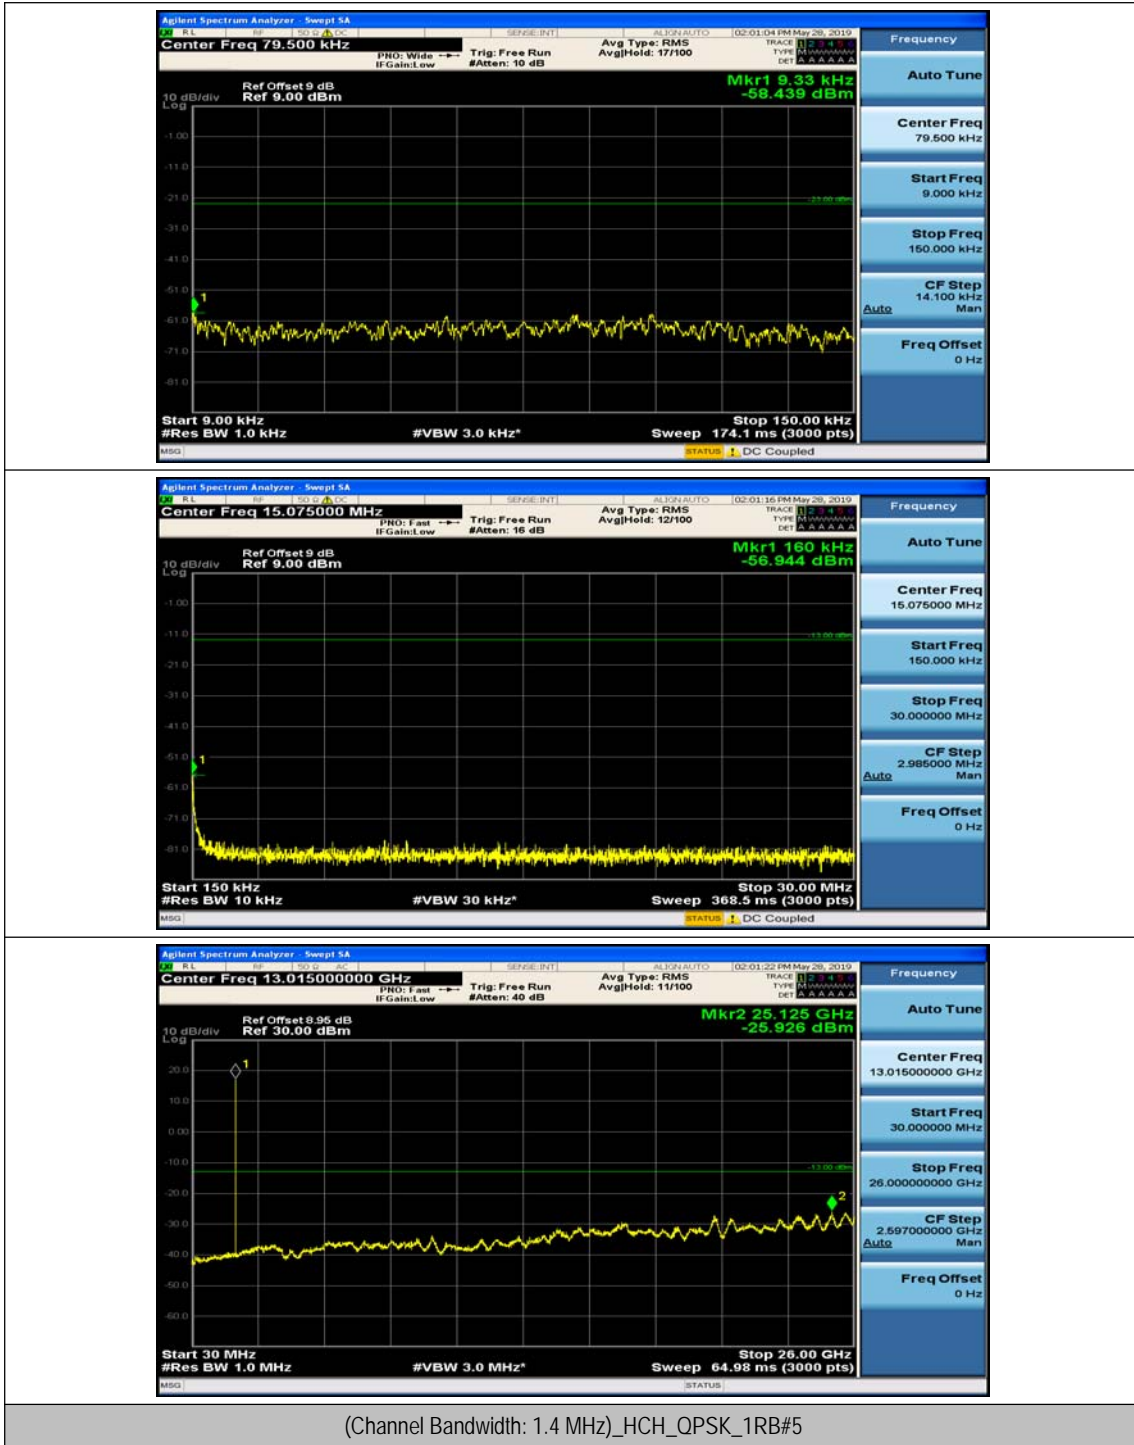

# Appendix E: Conducted Spurious Emission

## Test Graphs

Channel Bandwidth: 1.4 MHz

(Channel Bandwidth: 1.4 MHz)\_MCH\_QPSK\_1RB#0

(Channel Bandwidth: 1.4 MHz)\_MCH\_QPSK\_1RB#3

(Channel Bandwidth: 1.4 MHz)\_HCH\_QPSK\_1RB#0

(Channel Bandwidth: 1.4 MHz)\_HCH\_QPSK\_1RB#3