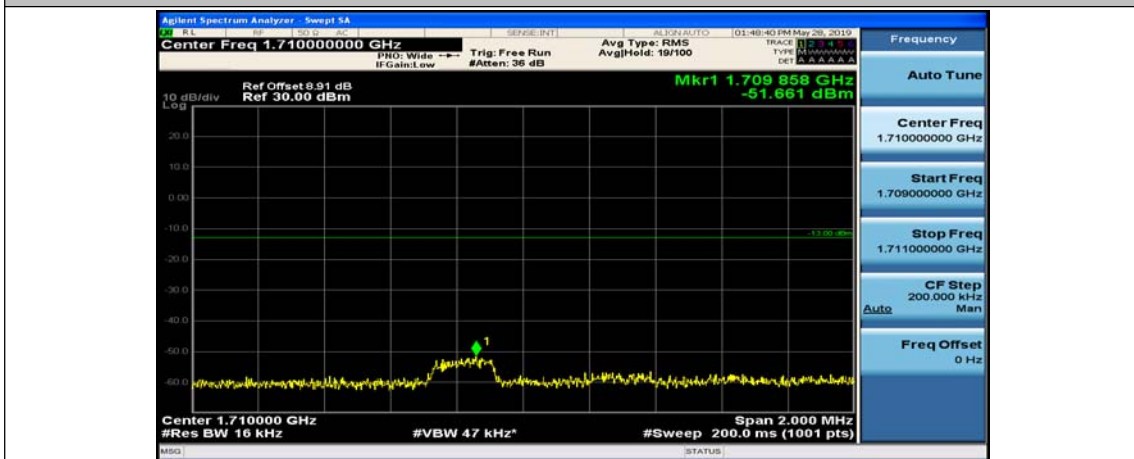

Channel Bandwidth: 10 MHz\_HCH\_16QAM\_1RB#49

Channel Bandwidth: 10 MHz\_HCH\_16QAM\_25RB#0

Channel Bandwidth: 10 MHz\_HCH\_16QAM\_25RB#12

Channel Bandwidth: 10 MHz\_HCH\_16QAM\_25RB#25

Channel Bandwidth: 10 MHz\_HCH\_16QAM\_50RB#0

**Channel Bandwidth: 15 MHz**

(Channel Bandwidth:15 MHz)\_LCH\_QPSK\_1RB#0

(Channel Bandwidth:15 MHz)\_LCH\_QPSK\_1RB#37

(Channel Bandwidth:15 MHz)\_LCH\_QPSK\_1RB#74

(Channel Bandwidth:15 MHz)\_LCH\_QPSK\_37RB#0