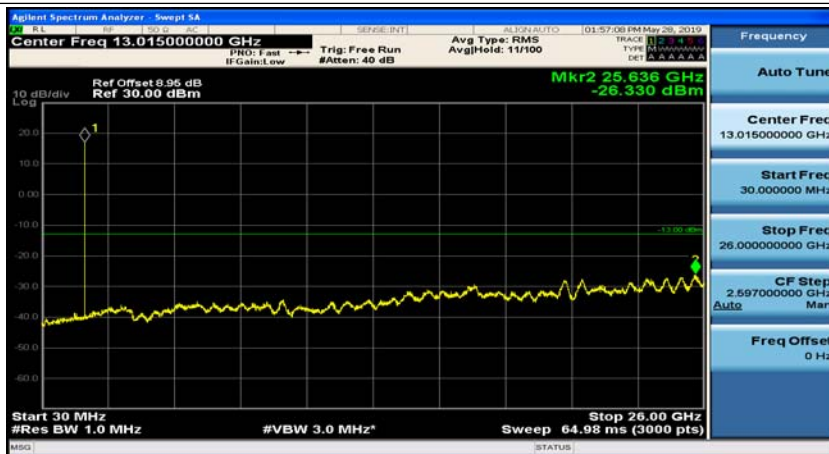

(Channel Bandwidth: 1.4 MHz)_LCH_16QAM_1RB#0