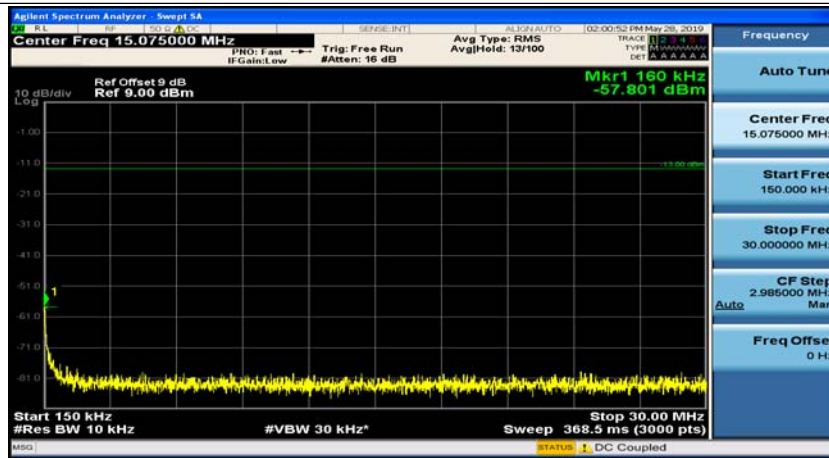

# Appendix E: Conducted Spurious Emission

## Test Graphs

Channel Bandwidth: 1.4 MHz

(Channel Bandwidth: 1.4 MHz)\_MCH\_QPSK\_1RB#0

(Channel Bandwidth: 1.4 MHz)\_MCH\_QPSK\_1RB#3

(Channel Bandwidth: 1.4 MHz)\_HCH\_QPSK\_1RB#0

(Channel Bandwidth: 1.4 MHz)\_HCH\_QPSK\_1RB#3