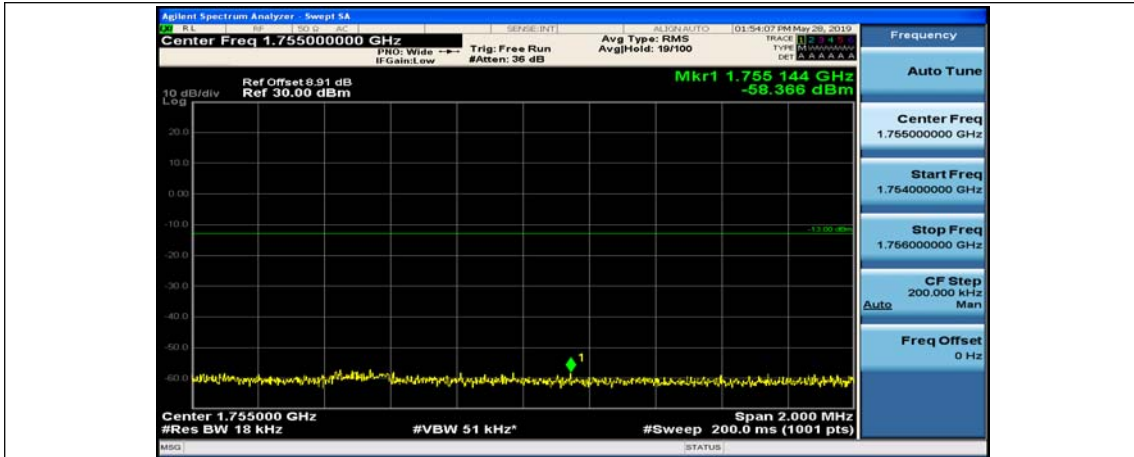

(Channel Bandwidth:20 MHz)_HCH_16QAM_1RB#49