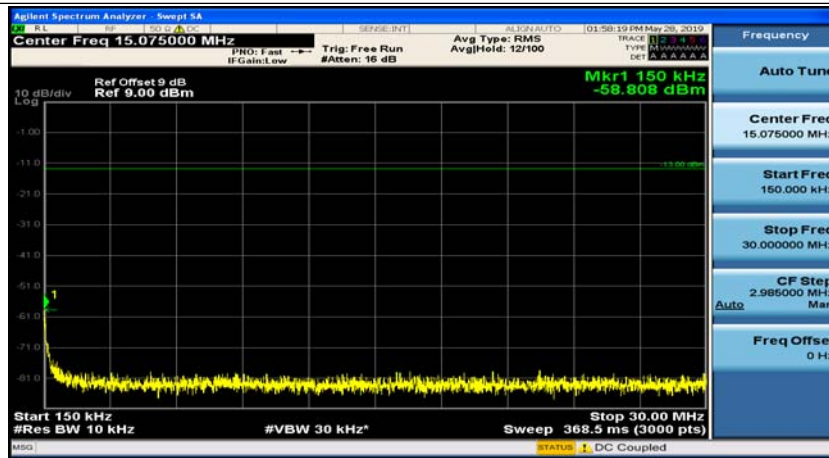

# Appendix E: Conducted Spurious Emission

## Test Graphs

Channel Bandwidth: 1.4 MHz

(Channel Bandwidth: 1.4 MHz)\_MCH\_QPSK\_1RB#0

(Channel Bandwidth: 1.4 MHz)\_MCH\_QPSK\_1RB#3

(Channel Bandwidth: 1.4 MHz)\_HCH\_QPSK\_1RB#0

(Channel Bandwidth: 1.4 MHz)\_HCH\_QPSK\_1RB#3