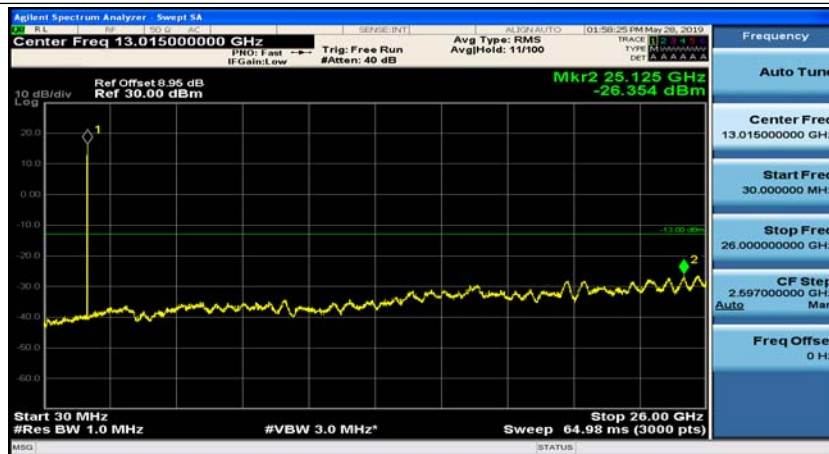

# Appendix E: Conducted Spurious Emission

## Test Graphs

Channel Bandwidth: 1.4 MHz

(Channel Bandwidth: 1.4 MHz)\_MCH\_QPSK\_1RB#0

(Channel Bandwidth: 1.4 MHz)\_MCH\_QPSK\_1RB#3

(Channel Bandwidth: 1.4 MHz)\_HCH\_QPSK\_1RB#0

(Channel Bandwidth: 1.4 MHz)\_HCH\_QPSK\_1RB#3