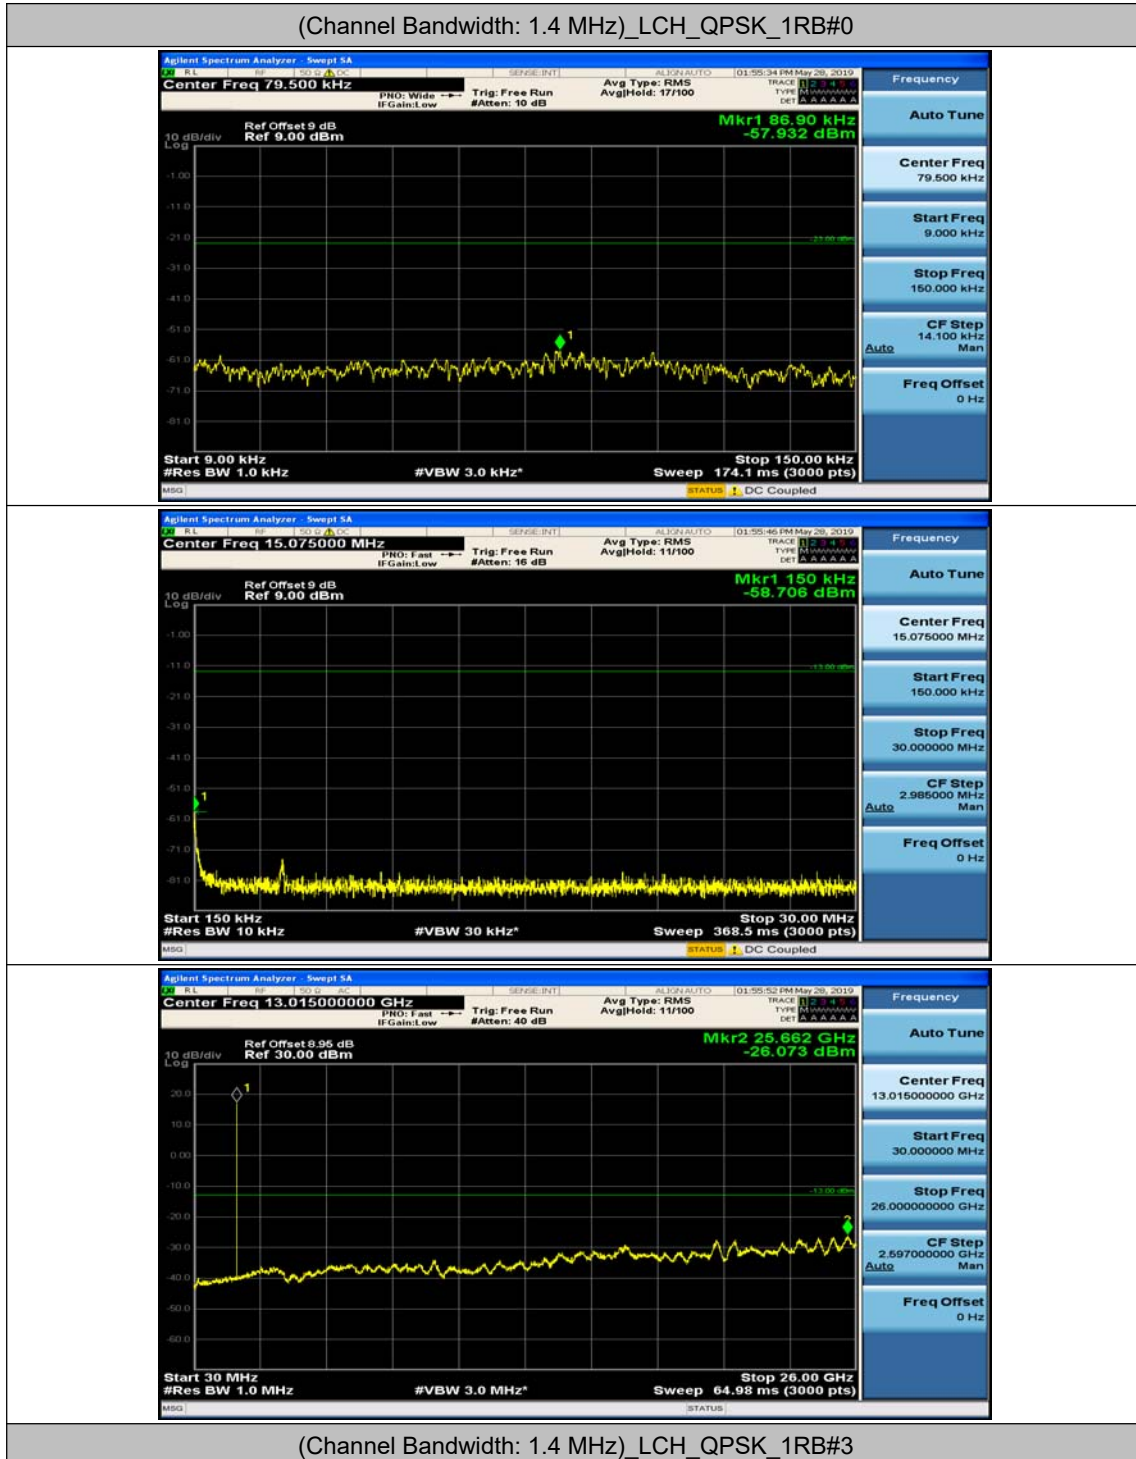

Appendix E: Conducted Spurious Emission

Test Graphs

Channel Bandwidth: 1.4 MHz