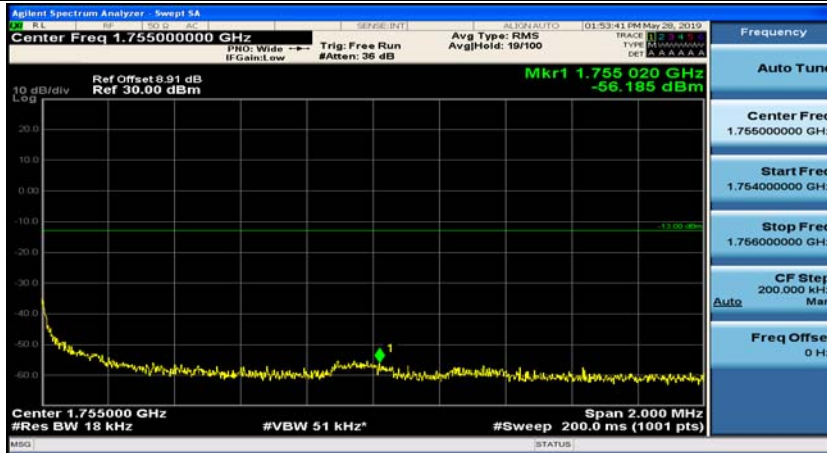

(Channel Bandwidth:20 MHz)_HCH_QPSK_1RB#0