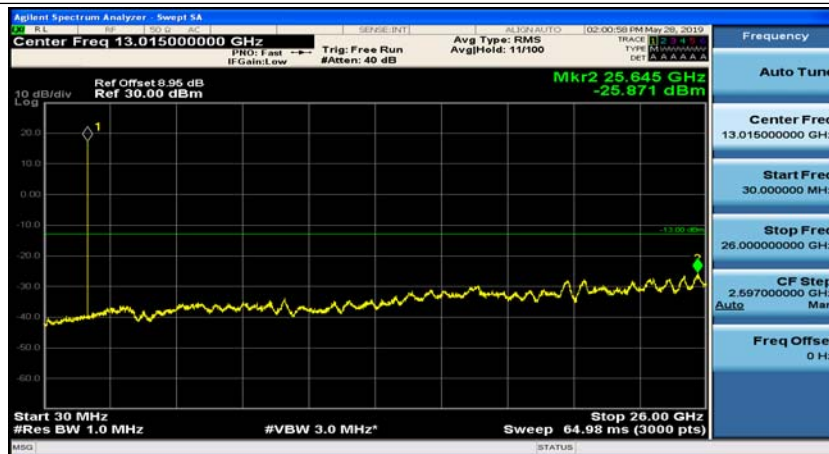

# Appendix E: Conducted Spurious Emission

## Test Graphs

Channel Bandwidth: 1.4 MHz

(Channel Bandwidth: 1.4 MHz)\_MCH\_QPSK\_1RB#0

(Channel Bandwidth: 1.4 MHz)\_MCH\_QPSK\_1RB#3

(Channel Bandwidth: 1.4 MHz)\_HCH\_QPSK\_1RB#0

(Channel Bandwidth: 1.4 MHz)\_HCH\_QPSK\_1RB#3