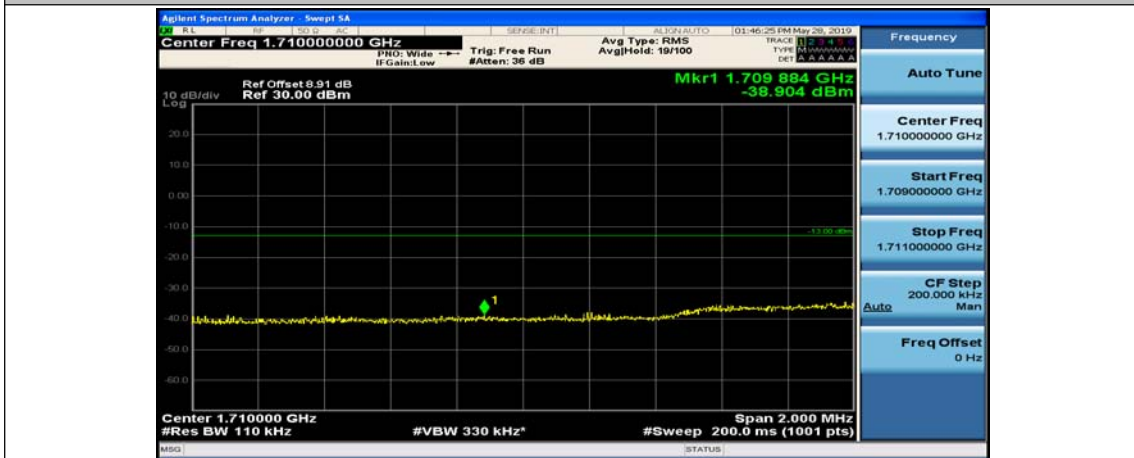

Channel Bandwidth: 10 MHz\_HCH\_QPSK\_50RB#0

Channel Bandwidth: 10 MHz\_LCH\_16QAM\_1RB#0

Channel Bandwidth: 10 MHz\_LCH\_16QAM\_1RB#24

Channel Bandwidth: 10 MHz\_LCH\_16QAM\_1RB#49

Channel Bandwidth: 10 MHz\_LCH\_16QAM\_25RB#0

Channel Bandwidth: 10 MHz\_LCH\_16QAM\_25RB#12

Channel Bandwidth: 10 MHz\_LCH\_16QAM\_25RB#25

Channel Bandwidth: 10 MHz\_LCH\_16QAM\_50RB#0

Channel Bandwidth: 10 MHz\_HCH\_16QAM\_1RB#0

Channel Bandwidth: 10 MHz\_HCH\_16QAM\_1RB#24