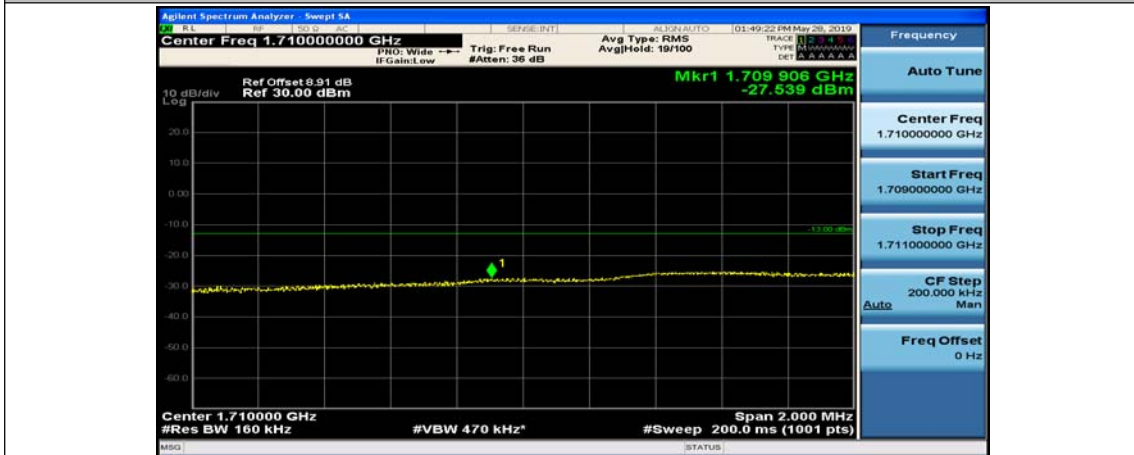

**Channel Bandwidth: 15 MHz**

(Channel Bandwidth:15 MHz)\_LCH\_QPSK\_1RB#0

(Channel Bandwidth:15 MHz)\_LCH\_QPSK\_1RB#37

(Channel Bandwidth:15 MHz)\_LCH\_QPSK\_1RB#74

(Channel Bandwidth:15 MHz)\_LCH\_QPSK\_37RB#0

(Channel Bandwidth:15 MHz)\_LCH\_QPSK\_37RB#18

(Channel Bandwidth:15 MHz)\_LCH\_QPSK\_37RB#38

(Channel Bandwidth:15 MHz)\_LCH\_QPSK\_75RB#0

(Channel Bandwidth:15 MHz)\_HCH\_QPSK\_1RB#0

(Channel Bandwidth:15 MHz)\_HCH\_QPSK\_1RB#37