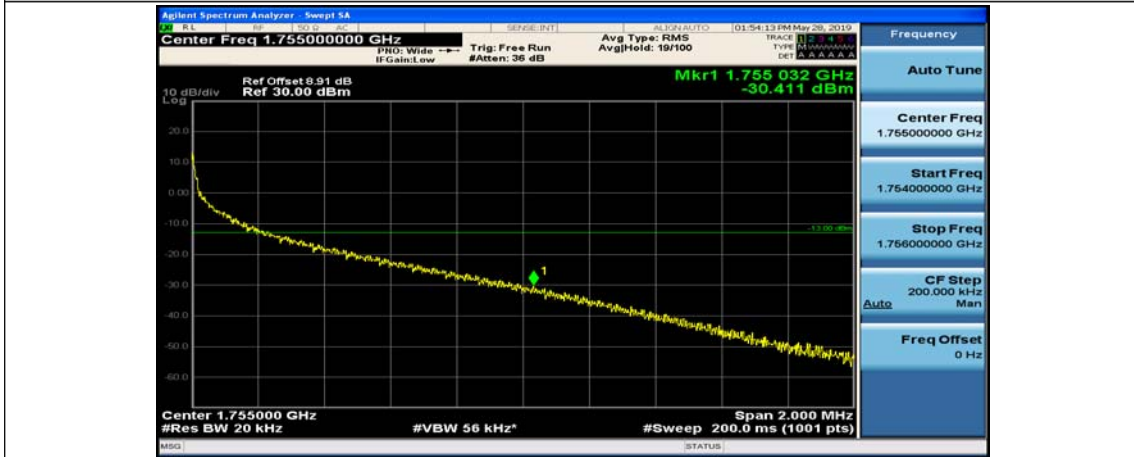

(Channel Bandwidth:20 MHz)_HCH_16QAM_1RB#99