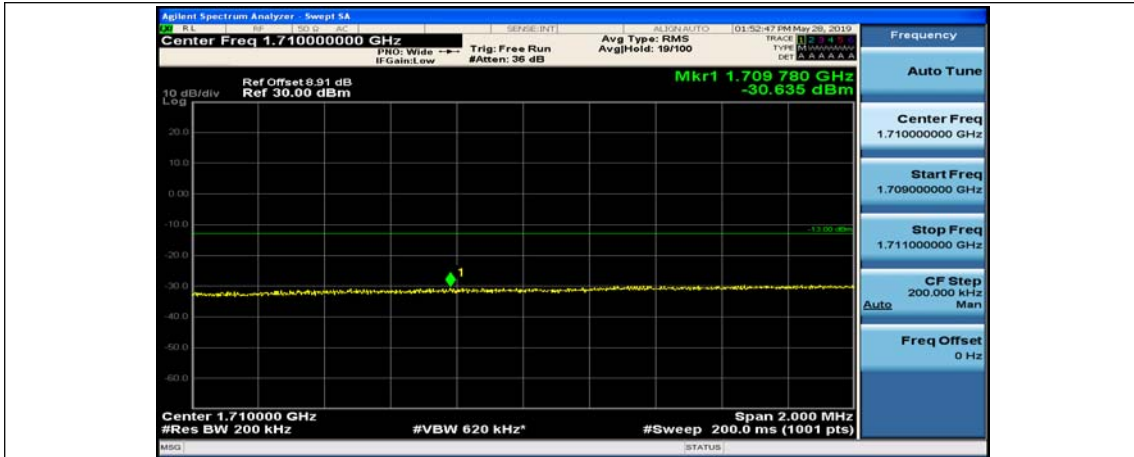

(Channel Bandwidth:20 MHz)\_LCH\_QPSK\_1RB#49

(Channel Bandwidth:20 MHz)\_LCH\_QPSK\_1RB#99

(Channel Bandwidth:20 MHz)\_LCH\_QPSK\_50RB#0

(Channel Bandwidth:20 MHz)\_LCH\_QPSK\_50RB#25

(Channel Bandwidth:20 MHz)\_LCH\_QPSK\_50RB#50