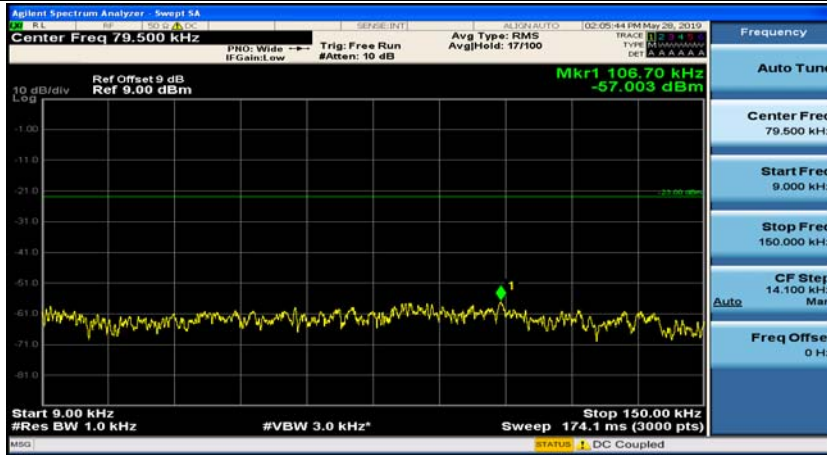

(Channel Bandwidth: 3 MHz)_MCH_QPSK_1RB#0

(Channel Bandwidth: 3 MHz)_MCH_QPSK_1RB#7