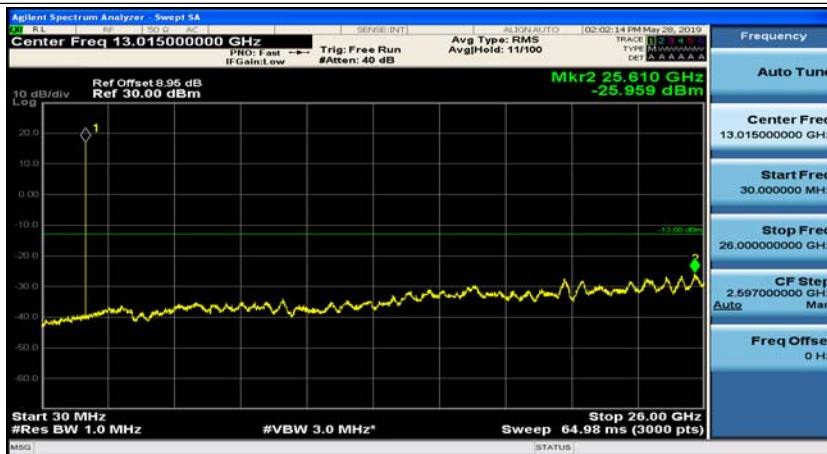

(Channel Bandwidth: 1.4 MHz)\_LCH\_16QAM\_1RB#0

(Channel Bandwidth: 1.4 MHz)\_LCH\_16QAM\_1RB#3

(Channel Bandwidth: 1.4 MHz)\_MCH\_16QAM\_1RB#0

(Channel Bandwidth: 1.4 MHz)\_MCH\_16QAM\_1RB#3

(Channel Bandwidth: 1.4 MHz)\_HCH\_16QAM\_1RB#0

(Channel Bandwidth: 1.4 MHz)\_HCH\_16QAM\_1RB#3