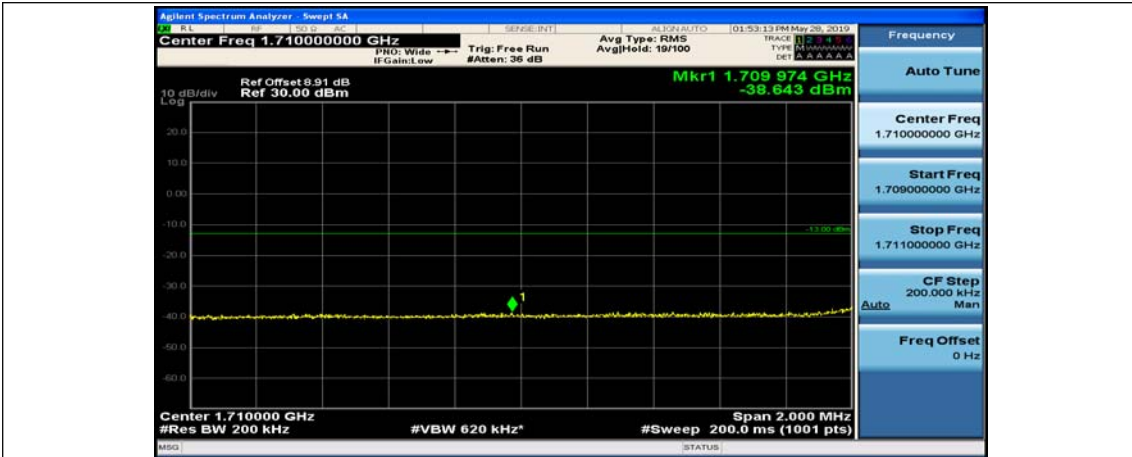

(Channel Bandwidth:20 MHz)\_LCH\_16QAM\_1RB#99

(Channel Bandwidth:20 MHz)\_LCH\_16QAM\_50RB#0

(Channel Bandwidth:20 MHz)\_LCH\_16QAM\_50RB#25

(Channel Bandwidth:20 MHz)\_LCH\_16QAM\_50RB#50

(Channel Bandwidth:20 MHz)\_LCH\_16QAM\_100RB#0