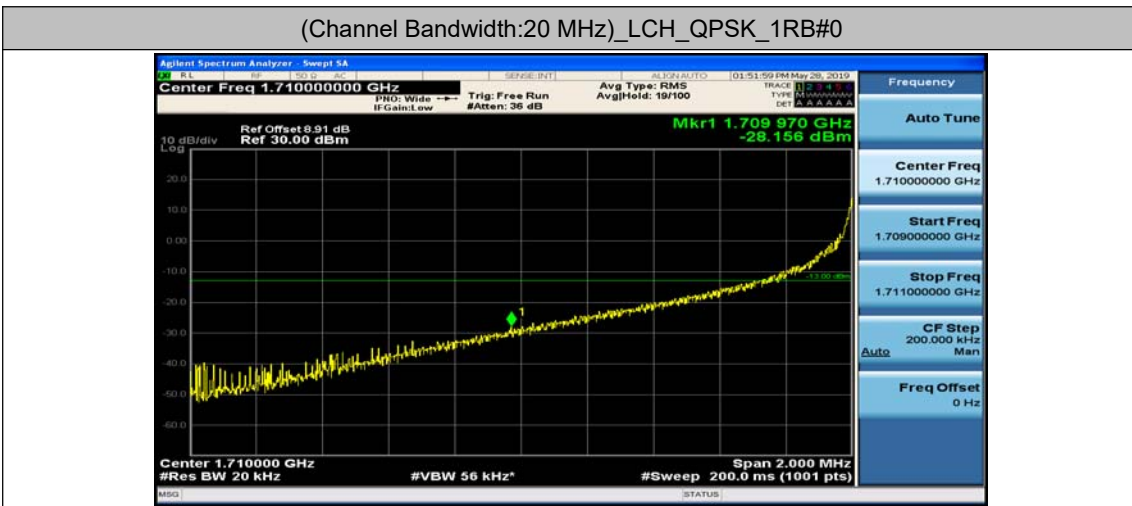

(Channel Bandwidth:15 MHz)\_HCH\_16QAM\_37RB#0

(Channel Bandwidth:15 MHz)\_HCH\_16QAM\_37RB#18

(Channel Bandwidth:15 MHz)\_HCH\_16QAM\_37RB#38

(Channel Bandwidth:15 MHz)\_HCH\_16QAM\_75RB#0

Channel Bandwidth: 20 MHz