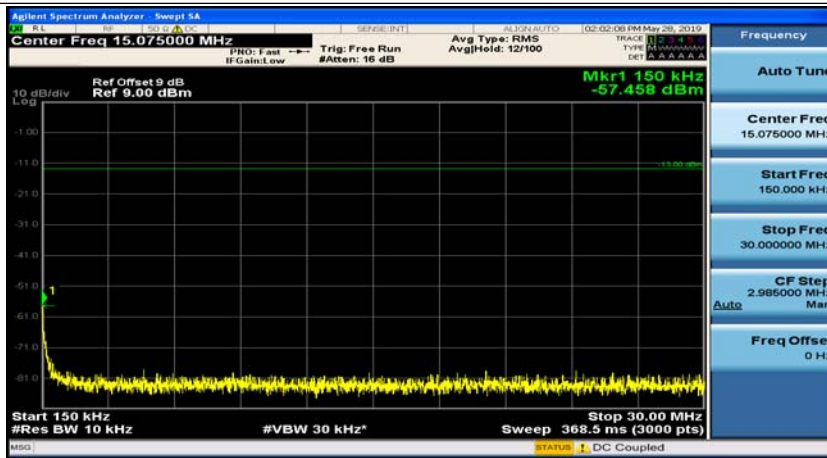

(Channel Bandwidth: 1.4 MHz)\_LCH\_16QAM\_1RB#0

(Channel Bandwidth: 1.4 MHz)\_LCH\_16QAM\_1RB#3

(Channel Bandwidth: 1.4 MHz)\_MCH\_16QAM\_1RB#0

(Channel Bandwidth: 1.4 MHz)\_MCH\_16QAM\_1RB#3

(Channel Bandwidth: 1.4 MHz)\_HCH\_16QAM\_1RB#0

(Channel Bandwidth: 1.4 MHz)\_HCH\_16QAM\_1RB#3