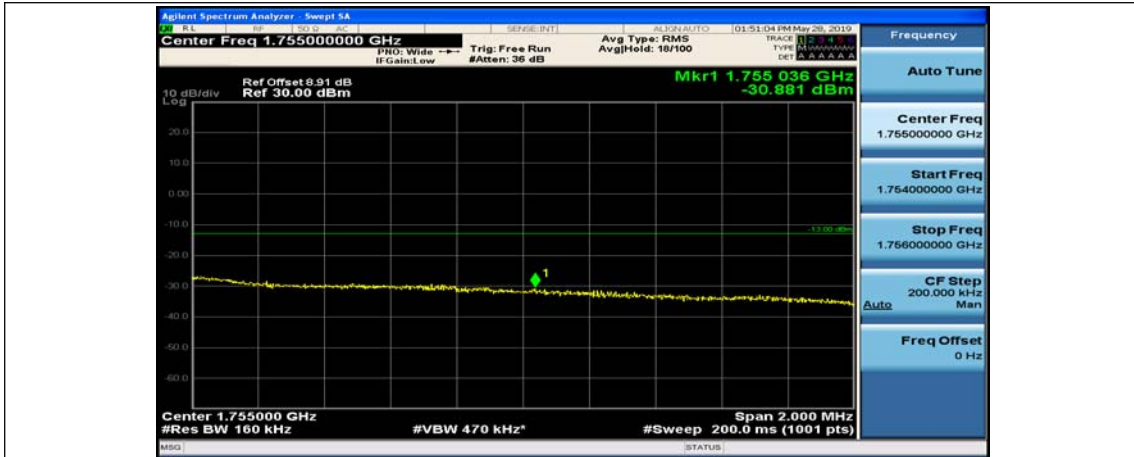

(Channel Bandwidth:15 MHz)_HCH_QPSK_37RB#18