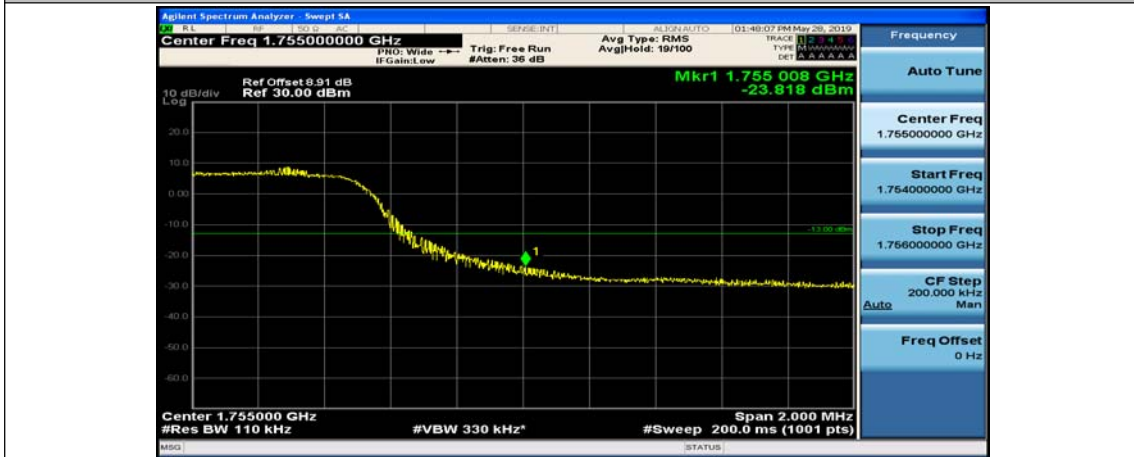

Channel Bandwidth: 10 MHz\_HCH\_16QAM\_1RB#49

Channel Bandwidth: 10 MHz\_HCH\_16QAM\_25RB#0

Channel Bandwidth: 10 MHz\_HCH\_16QAM\_25RB#12

Channel Bandwidth: 10 MHz\_HCH\_16QAM\_25RB#25

Channel Bandwidth: 10 MHz\_HCH\_16QAM\_50RB#0

**Channel Bandwidth: 15 MHz**

(Channel Bandwidth:15 MHz)\_LCH\_QPSK\_1RB#0

(Channel Bandwidth:15 MHz)\_LCH\_QPSK\_1RB#37

(Channel Bandwidth:15 MHz)\_LCH\_QPSK\_1RB#74

(Channel Bandwidth:15 MHz)\_LCH\_QPSK\_37RB#0