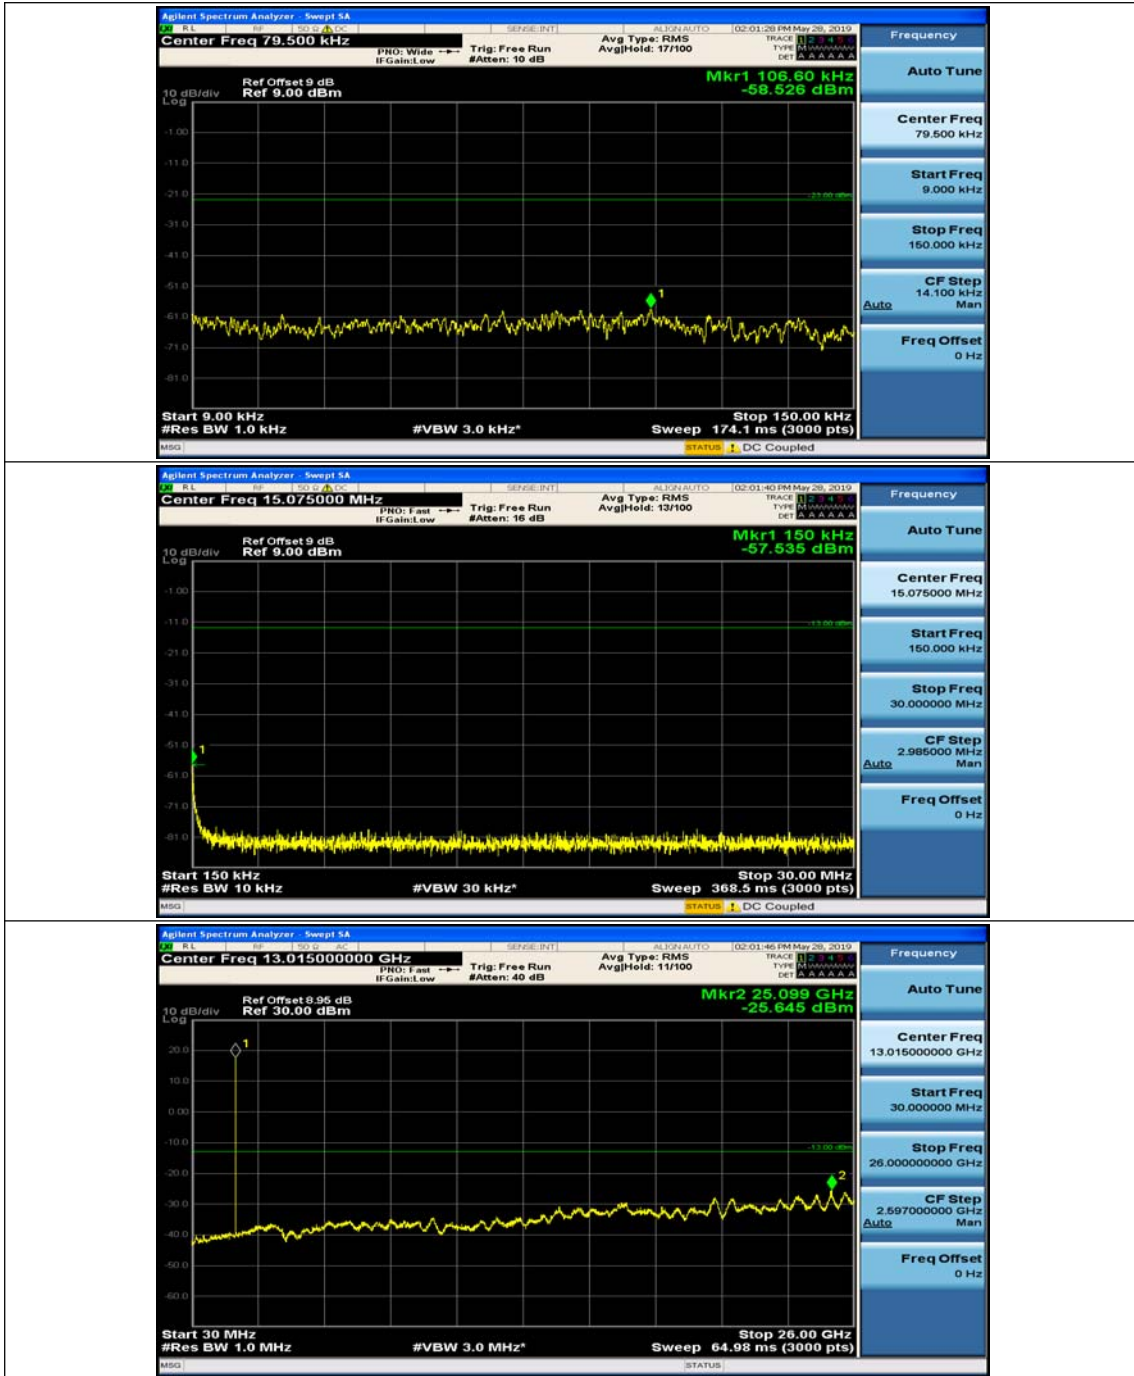

# Appendix E: Conducted Spurious Emission

## Test Graphs

Channel Bandwidth: 1.4 MHz

(Channel Bandwidth: 1.4 MHz)\_MCH\_QPSK\_1RB#0

(Channel Bandwidth: 1.4 MHz)\_MCH\_QPSK\_1RB#3

(Channel Bandwidth: 1.4 MHz)\_HCH\_QPSK\_1RB#0

(Channel Bandwidth: 1.4 MHz)\_HCH\_QPSK\_1RB#3