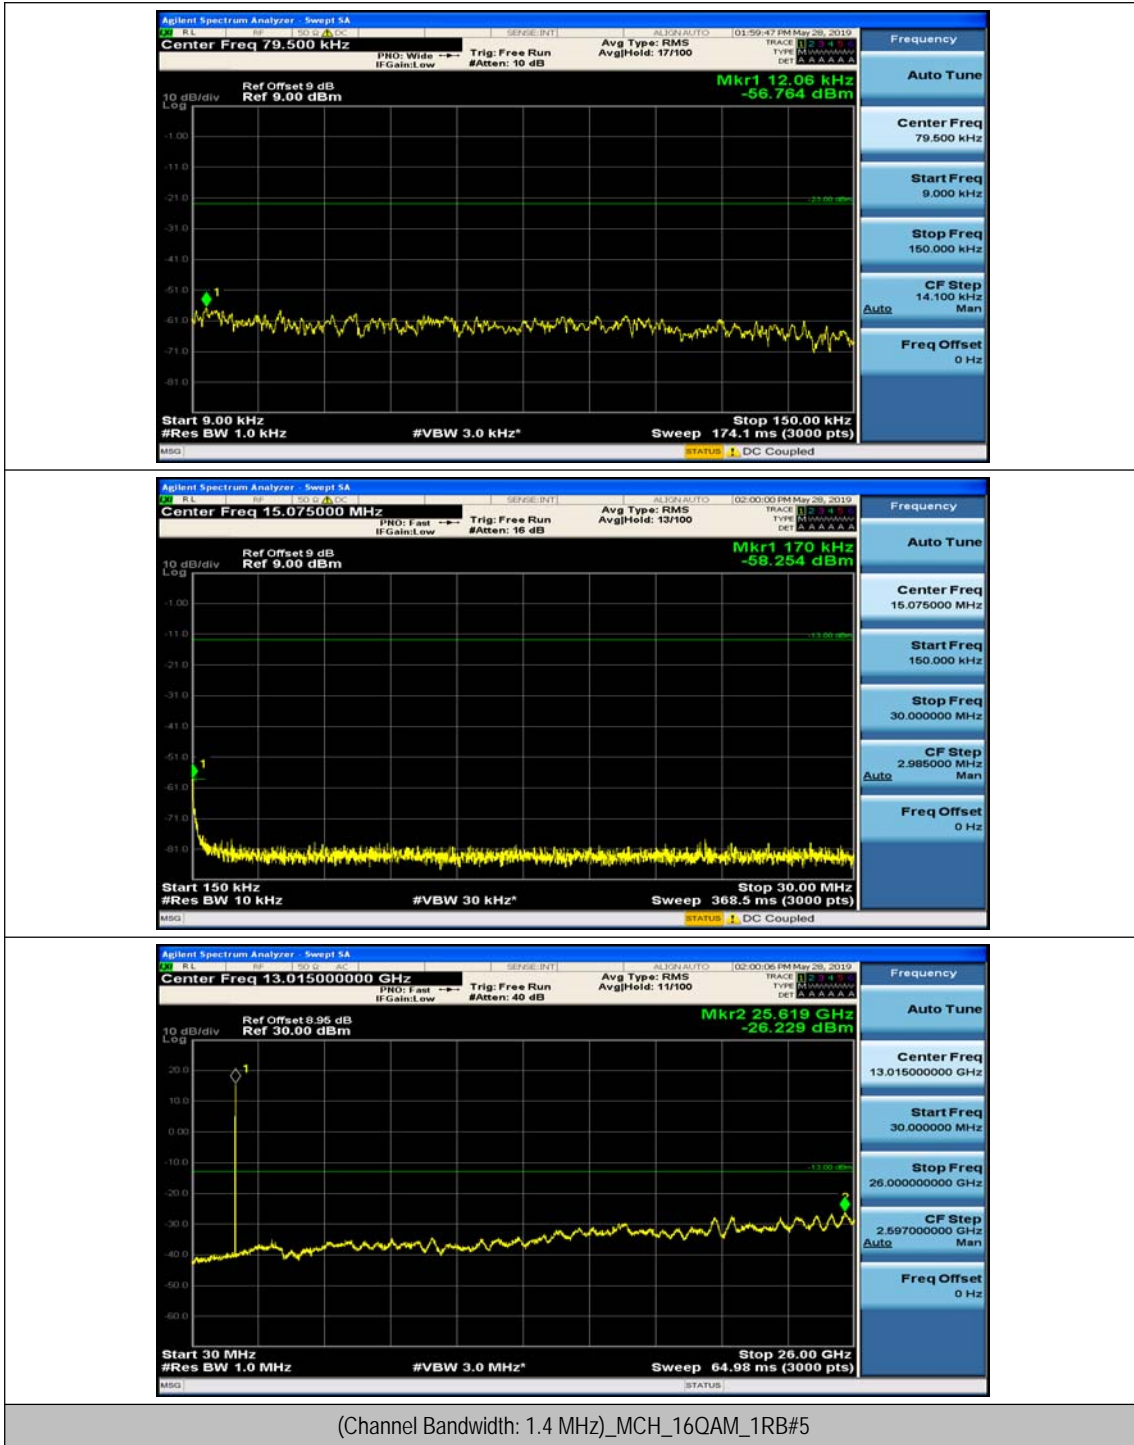

(Channel Bandwidth: 1.4 MHz)\_LCH\_16QAM\_1RB#0

(Channel Bandwidth: 1.4 MHz)\_LCH\_16QAM\_1RB#3

(Channel Bandwidth: 1.4 MHz)\_MCH\_16QAM\_1RB#0

(Channel Bandwidth: 1.4 MHz)\_MCH\_16QAM\_1RB#3

(Channel Bandwidth: 1.4 MHz)\_HCH\_16QAM\_1RB#0

(Channel Bandwidth: 1.4 MHz)\_HCH\_16QAM\_1RB#3