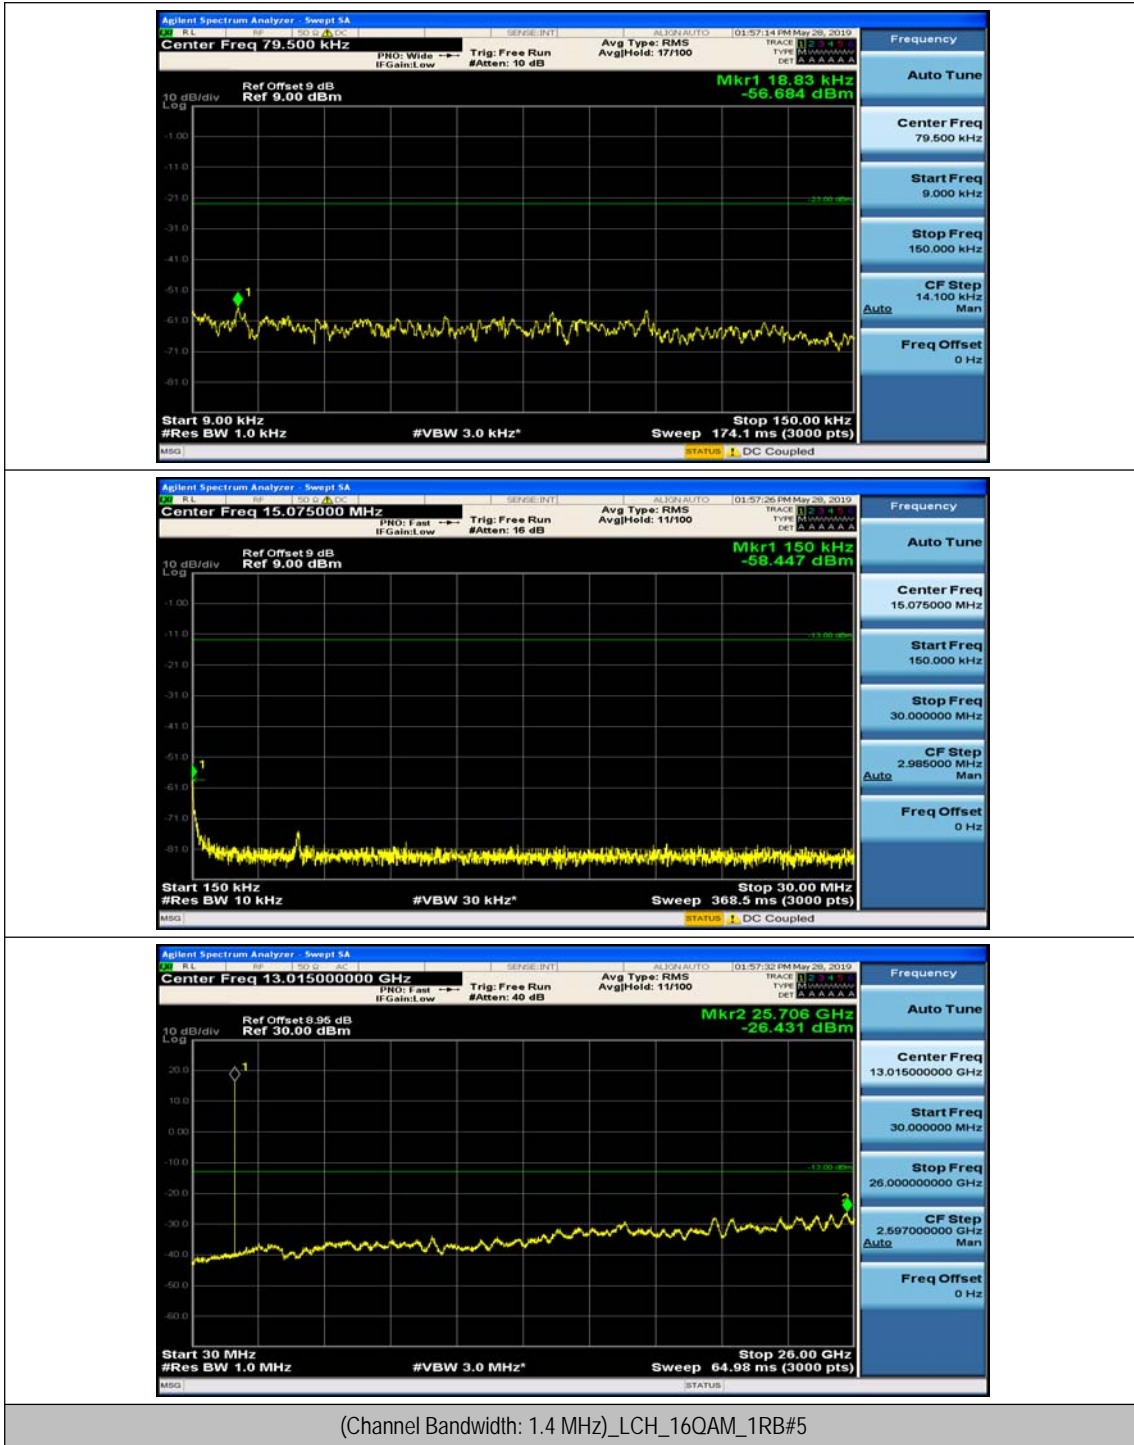

(Channel Bandwidth: 1.4 MHz)_LCH_16QAM_1RB#3