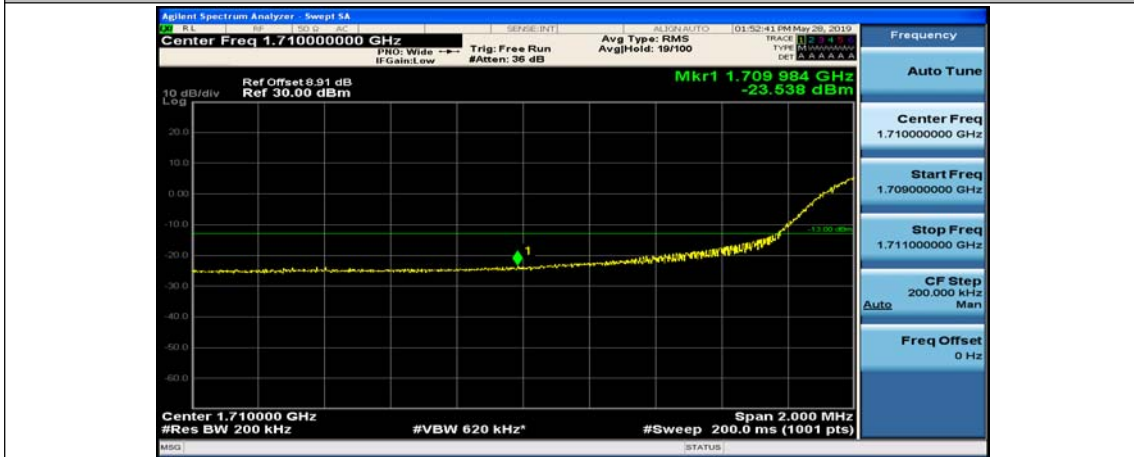

(Channel Bandwidth:20 MHz)_LCH_QPSK_50RB#0