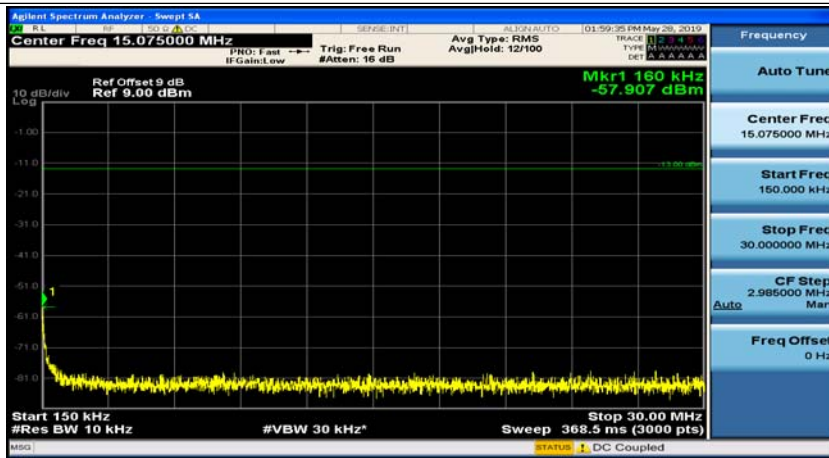

(Channel Bandwidth: 1.4 MHz)\_LCH\_16QAM\_1RB#0

(Channel Bandwidth: 1.4 MHz)\_LCH\_16QAM\_1RB#3

(Channel Bandwidth: 1.4 MHz)\_MCH\_16QAM\_1RB#0

(Channel Bandwidth: 1.4 MHz)\_MCH\_16QAM\_1RB#3

(Channel Bandwidth: 1.4 MHz)\_HCH\_16QAM\_1RB#0

(Channel Bandwidth: 1.4 MHz)\_HCH\_16QAM\_1RB#3