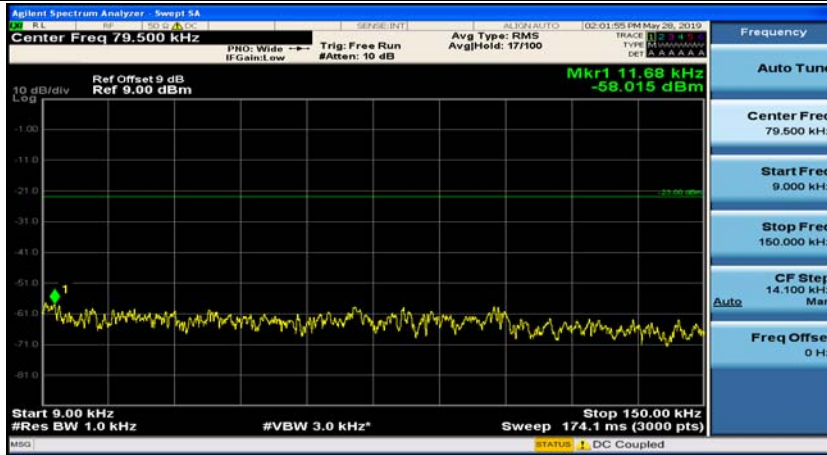

(Channel Bandwidth: 1.4 MHz)\_LCH\_16QAM\_1RB#0

(Channel Bandwidth: 1.4 MHz)\_LCH\_16QAM\_1RB#3

(Channel Bandwidth: 1.4 MHz)\_MCH\_16QAM\_1RB#0

(Channel Bandwidth: 1.4 MHz)\_MCH\_16QAM\_1RB#3

(Channel Bandwidth: 1.4 MHz)\_HCH\_16QAM\_1RB#0

(Channel Bandwidth: 1.4 MHz)\_HCH\_16QAM\_1RB#3