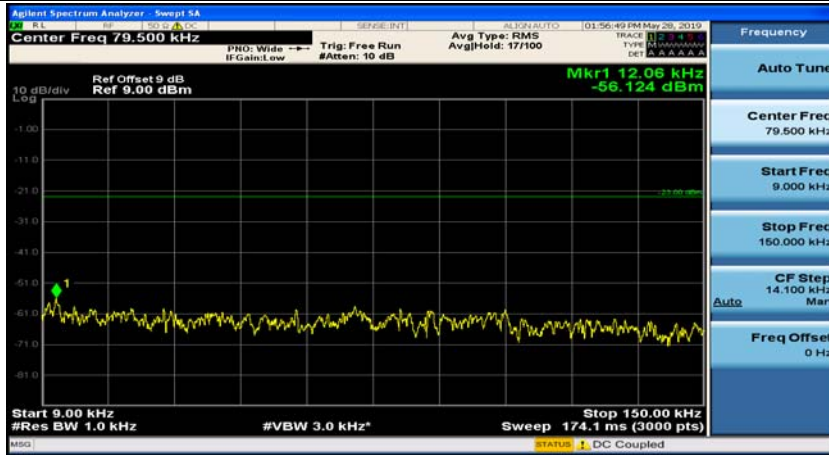

(Channel Bandwidth: 1.4 MHz)_LCH_16QAM_1RB#0