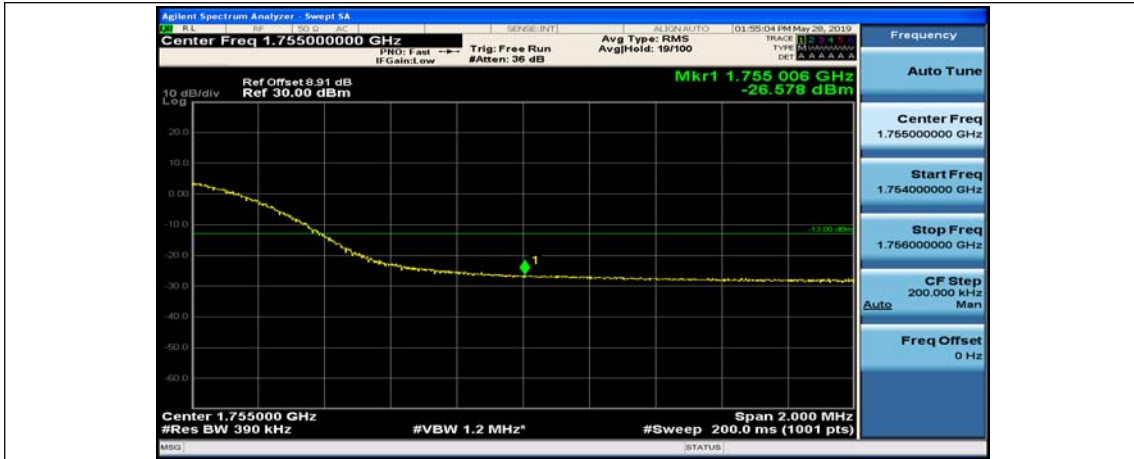

(Channel Bandwidth:20 MHz)_HCH_QPSK_100RB#0