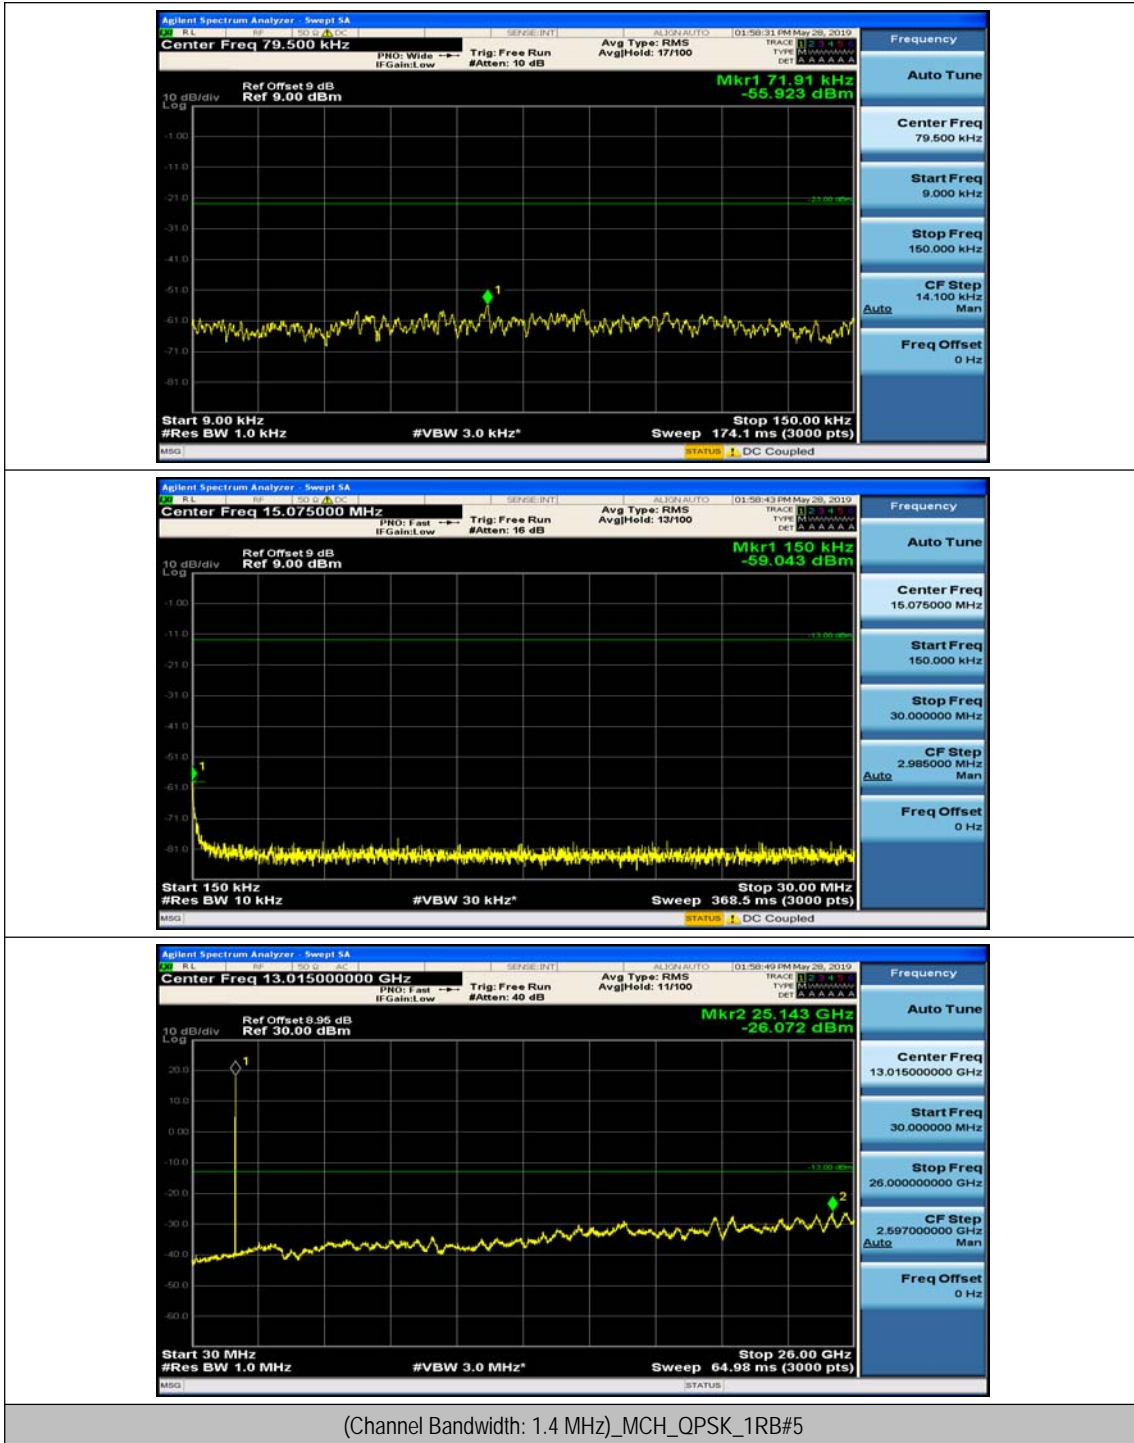

# Appendix E: Conducted Spurious Emission

## Test Graphs

Channel Bandwidth: 1.4 MHz

(Channel Bandwidth: 1.4 MHz)\_MCH\_QPSK\_1RB#0

(Channel Bandwidth: 1.4 MHz)\_MCH\_QPSK\_1RB#3

(Channel Bandwidth: 1.4 MHz)\_HCH\_QPSK\_1RB#0

(Channel Bandwidth: 1.4 MHz)\_HCH\_QPSK\_1RB#3