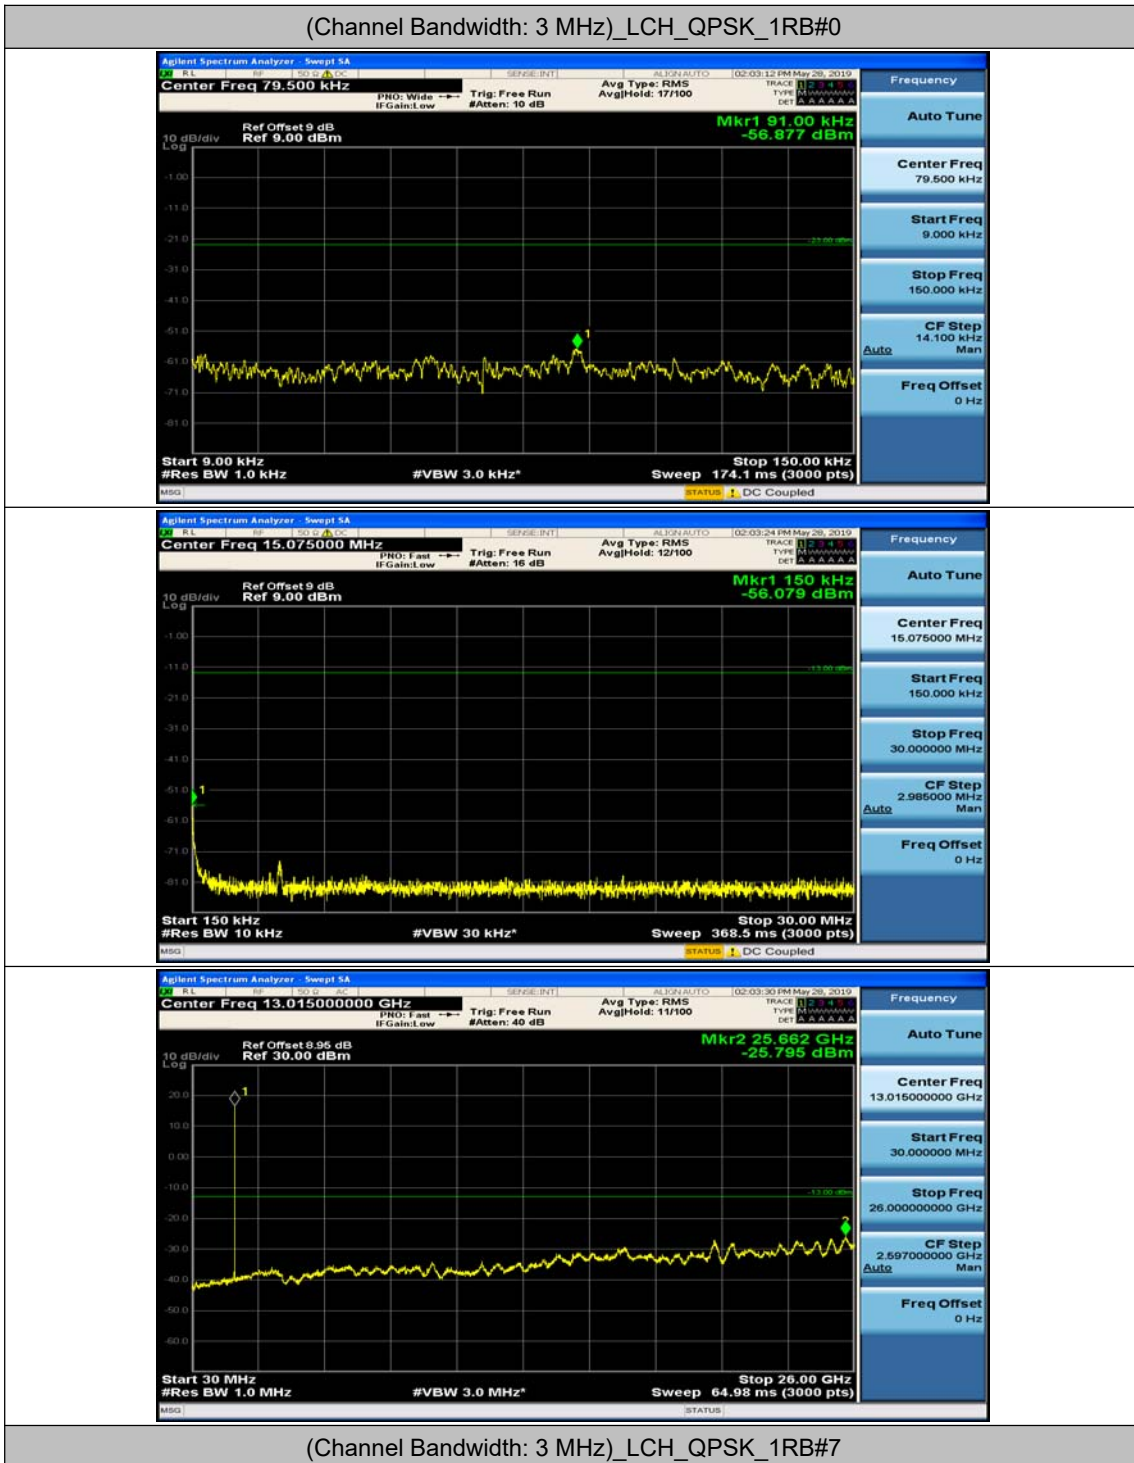

Channel Bandwidth: 3 MHz