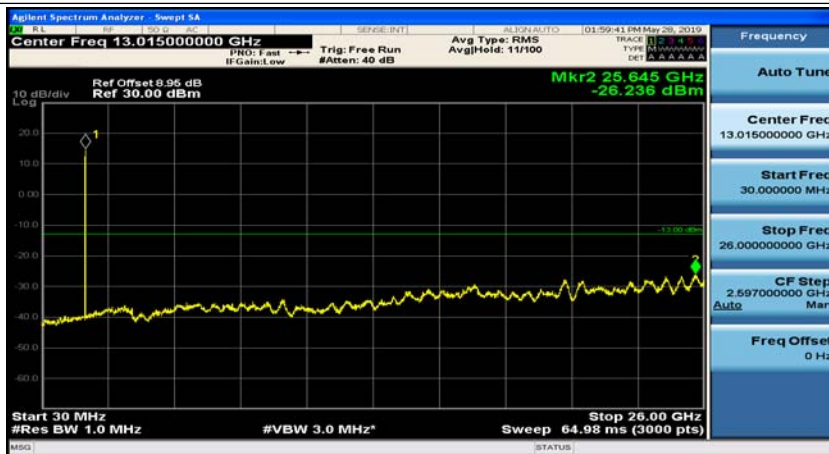

(Channel Bandwidth: 1.4 MHz)\_LCH\_16QAM\_1RB#0

(Channel Bandwidth: 1.4 MHz)\_LCH\_16QAM\_1RB#3

(Channel Bandwidth: 1.4 MHz)\_MCH\_16QAM\_1RB#0

(Channel Bandwidth: 1.4 MHz)\_MCH\_16QAM\_1RB#3

(Channel Bandwidth: 1.4 MHz)\_HCH\_16QAM\_1RB#0

(Channel Bandwidth: 1.4 MHz)\_HCH\_16QAM\_1RB#3