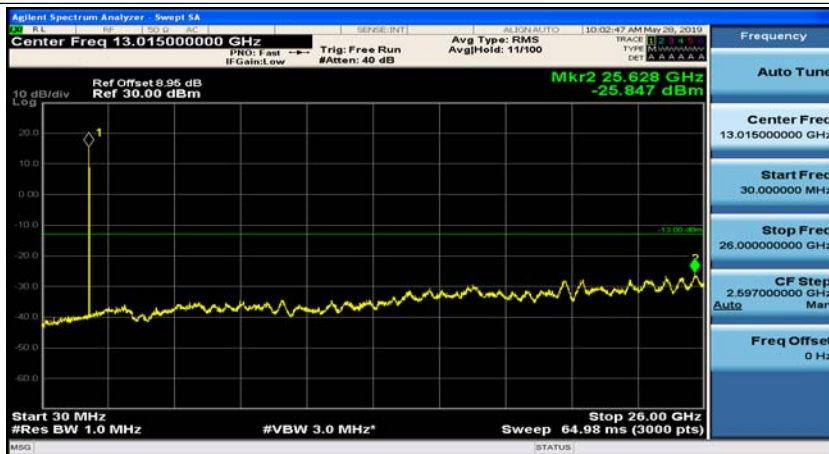

(Channel Bandwidth: 3 MHz)_HCH_QPSK_1RB#0

(Channel Bandwidth: 3 MHz)_HCH_QPSK_1RB#7

(Channel Bandwidth: 3 MHz)_LCH_16QAM_1RB#0

(Channel Bandwidth: 3 MHz)_LCH_16QAM_1RB#7

(Channel Bandwidth: 3 MHz)_MCH_16QAM_1RB#0