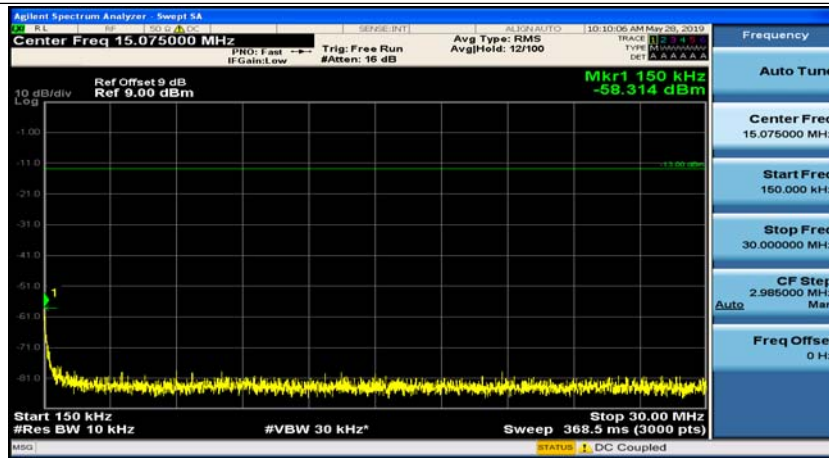

(Channel Bandwidth: 5 MHz)_HCH_QPSK_1RB#0

(Channel Bandwidth: 5 MHz)_HCH_QPSK_1RB#12

(Channel Bandwidth: 5 MHz)_LCH_16QAM_1RB#0

(Channel Bandwidth: 5 MHz)_LCH_16QAM_1RB#12

(Channel Bandwidth: 5 MHz)_MCH_16QAM_1RB#0