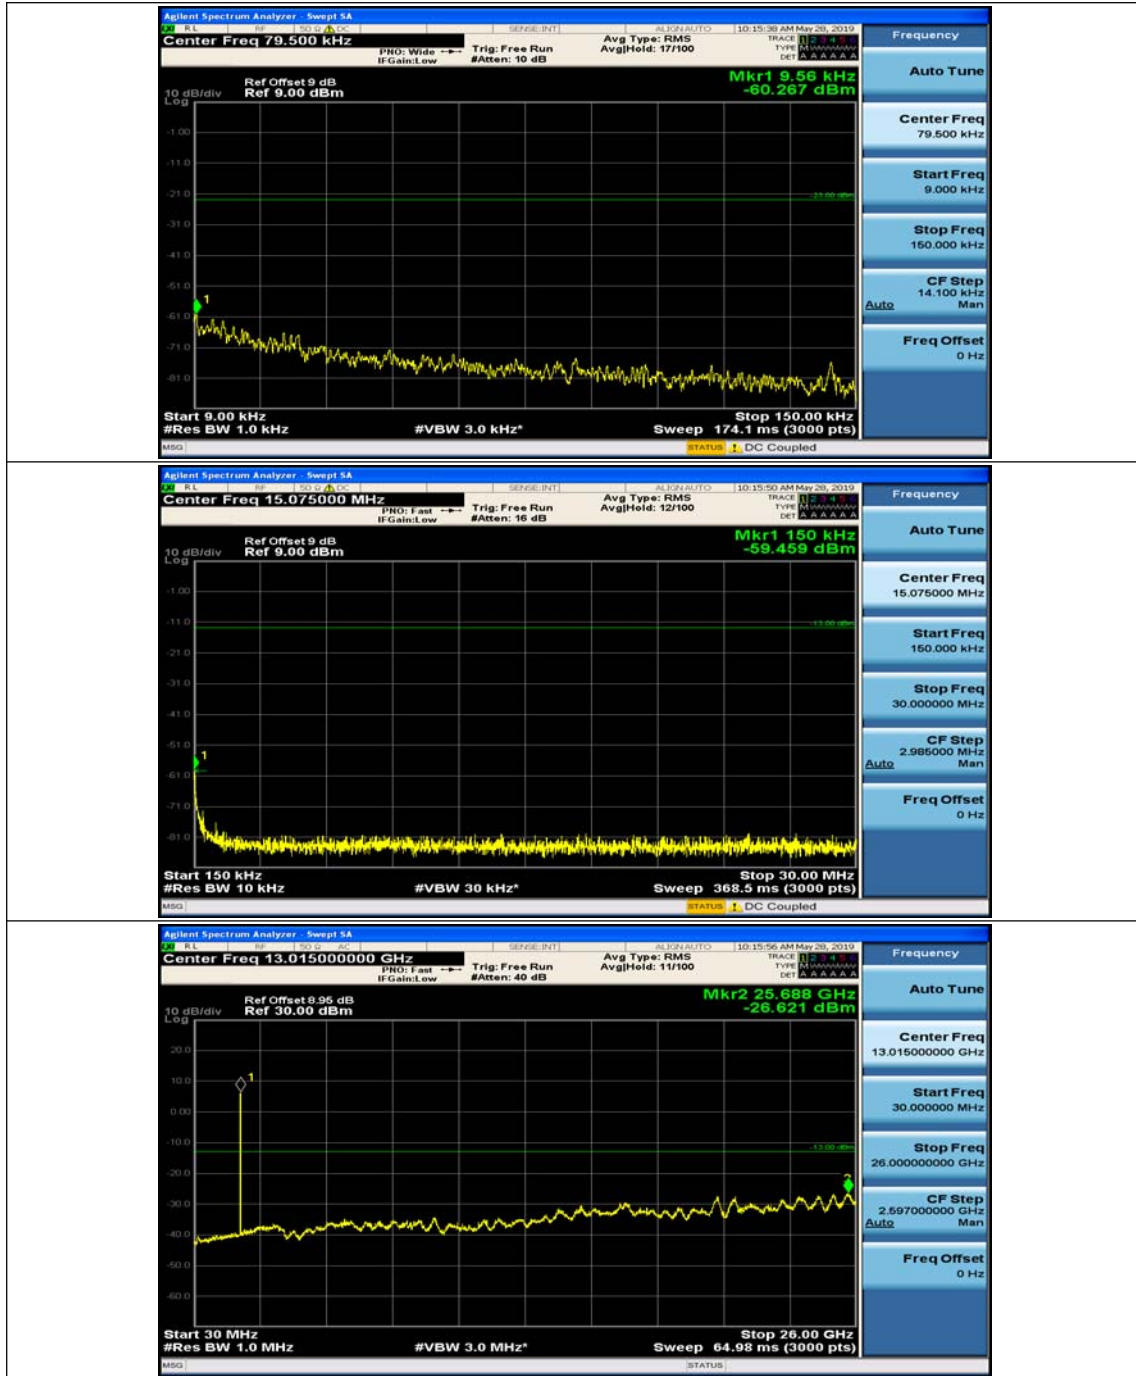

Channel Bandwidth: 10 MHz_HCH_QPSK_1RB#0

Channel Bandwidth: 10 MHz_HCH_QPSK_1RB#24

Channel Bandwidth: 10 MHz_LCH_16QAM_1RB#0

Channel Bandwidth: 10 MHz_LCH_16QAM_1RB#24

Channel Bandwidth: 10 MHz_MCH_16QAM_1RB#0

Channel Bandwidth: 10 MHz_MCH_16QAM_1RB#24

Channel Bandwidth: 10 MHz_HCH_16QAM_1RB#0

Channel Bandwidth: 10 MHz_HCH_16QAM_1RB#24