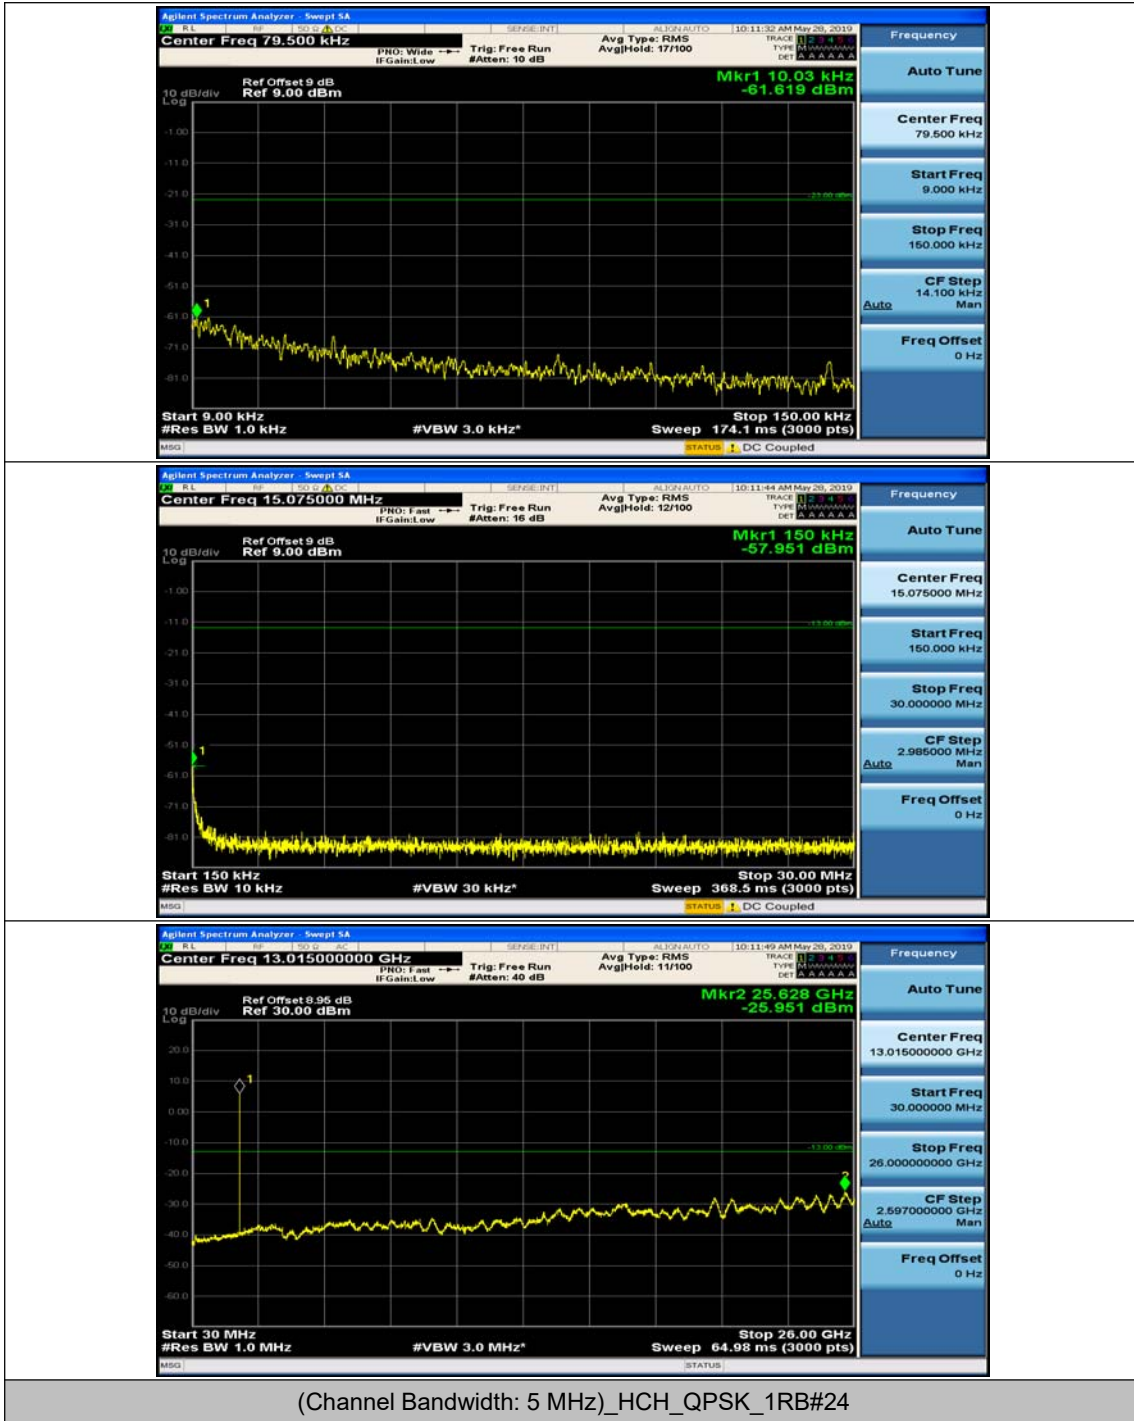

(Channel Bandwidth: 3 MHz)_HCH_QPSK_1RB#0

(Channel Bandwidth: 3 MHz)_HCH_QPSK_1RB#7

(Channel Bandwidth: 3 MHz)_LCH_16QAM_1RB#0

(Channel Bandwidth: 3 MHz)_LCH_16QAM_1RB#7

(Channel Bandwidth: 3 MHz)_MCH_16QAM_1RB#0

(Channel Bandwidth: 3 MHz)_MCH_16QAM_1RB#7

(Channel Bandwidth: 3 MHz)_HCH_16QAM_1RB#0

(Channel Bandwidth: 3 MHz)_HCH_16QAM_1RB#7

Channel Bandwidth: 5 MHz

(Channel Bandwidth: 5 MHz)_MCH_QPSK_1RB#0

(Channel Bandwidth: 5 MHz)_MCH_QPSK_1RB#12

(Channel Bandwidth: 5 MHz)_HCH_QPSK_1RB#0

(Channel Bandwidth: 5 MHz)_HCH_QPSK_1RB#12

(Channel Bandwidth: 5 MHz)_LCH_16QAM_1RB#0

(Channel Bandwidth: 5 MHz)_LCH_16QAM_1RB#12

(Channel Bandwidth: 5 MHz)_MCH_16QAM_1RB#0