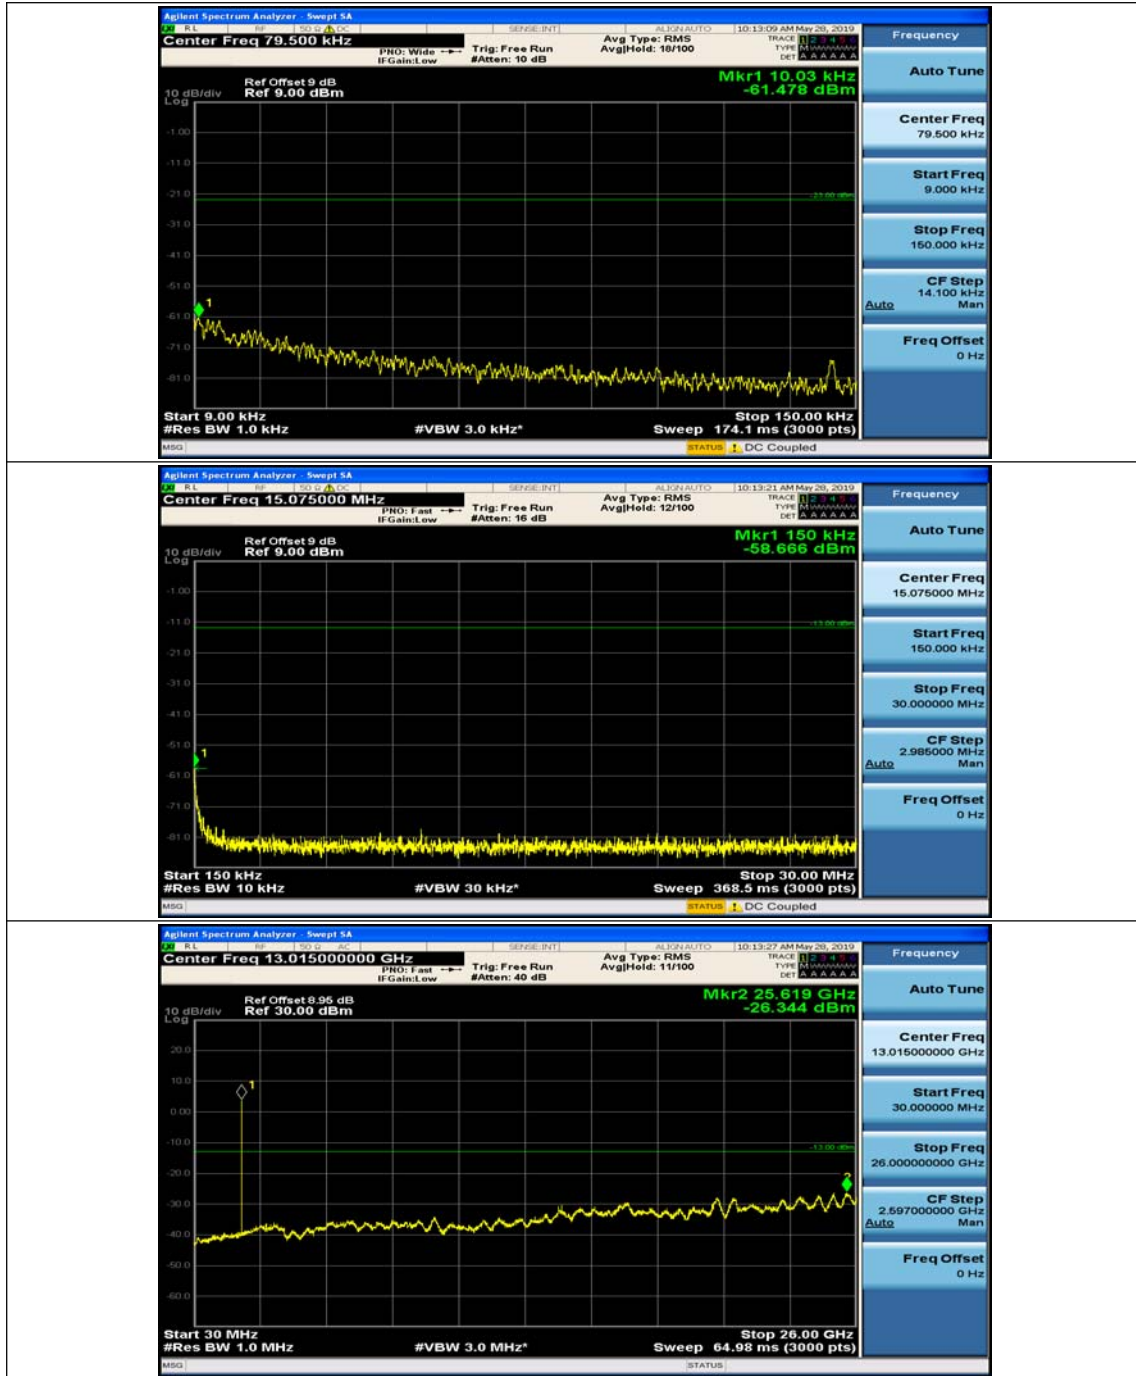

(Channel Bandwidth: 5 MHz)_MCH_16QAM_1RB#12

(Channel Bandwidth: 5 MHz)_HCH_16QAM_1RB#0

(Channel Bandwidth: 5 MHz)_HCH_16QAM_1RB#12

Channel Bandwidth: 10 MHz

Channel Bandwidth: 10 MHz_MCH_QPSK_1RB#0

Channel Bandwidth: 10 MHz_MCH_QPSK_1RB#24