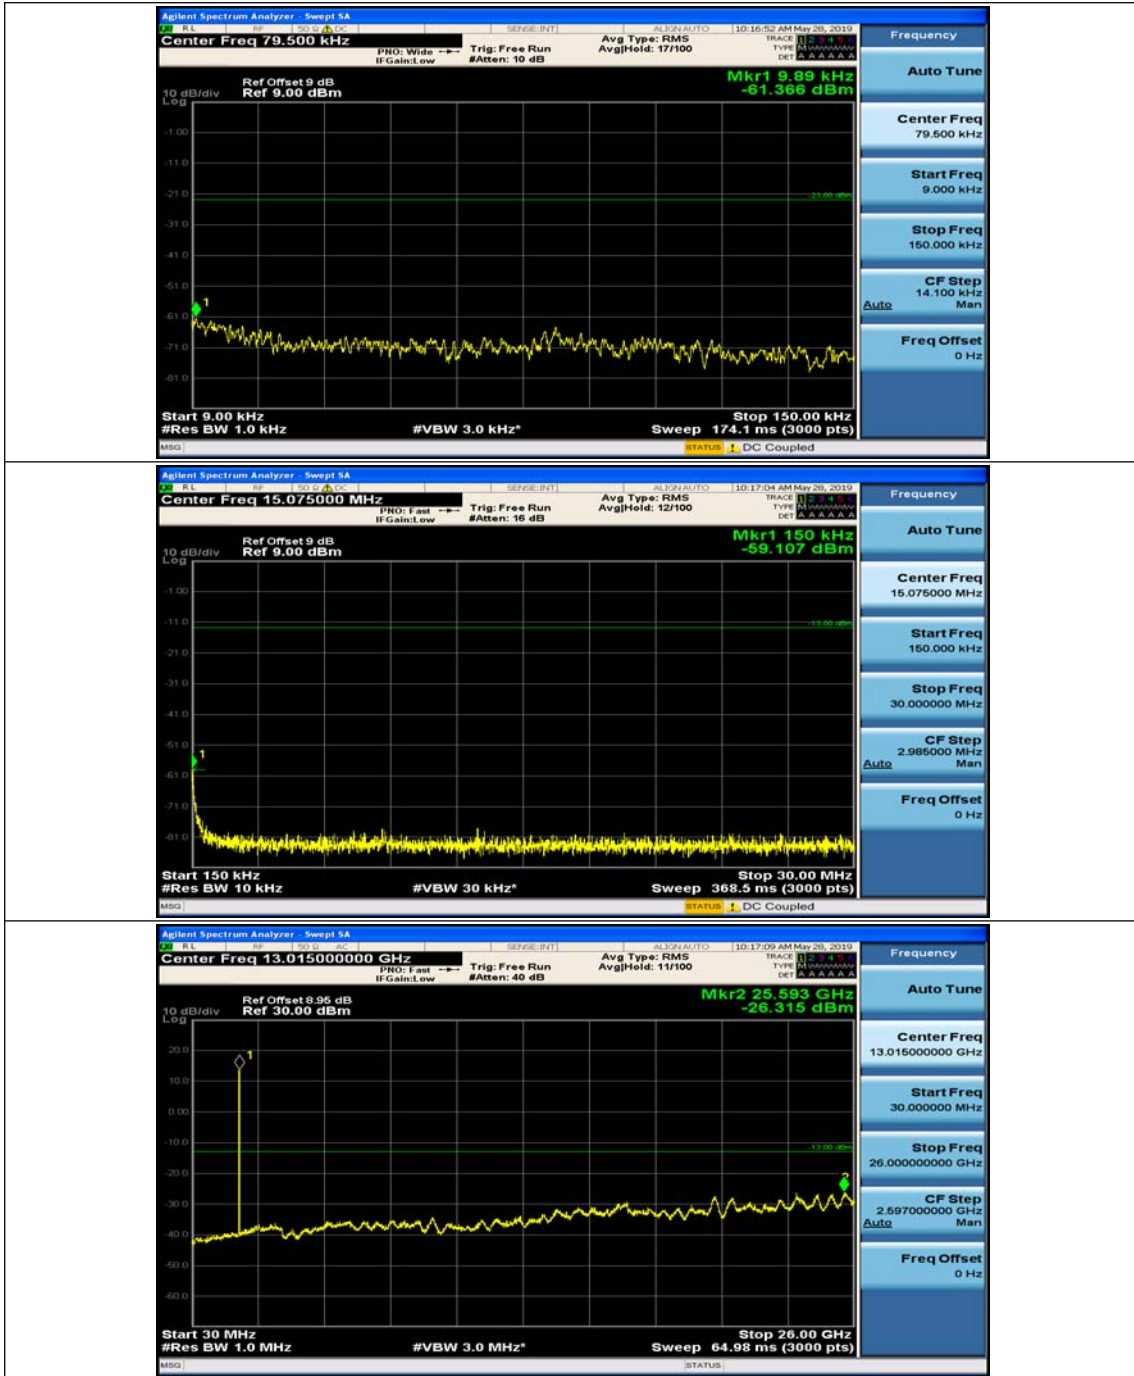

(Channel Bandwidth: 5 MHz)_MCH_16QAM_1RB#12

(Channel Bandwidth: 5 MHz)_HCH_16QAM_1RB#0

(Channel Bandwidth: 5 MHz)_HCH_16QAM_1RB#12

Channel Bandwidth: 10 MHz

Channel Bandwidth: 10 MHz_MCH_QPSK_1RB#0

Channel Bandwidth: 10 MHz_MCH_QPSK_1RB#24