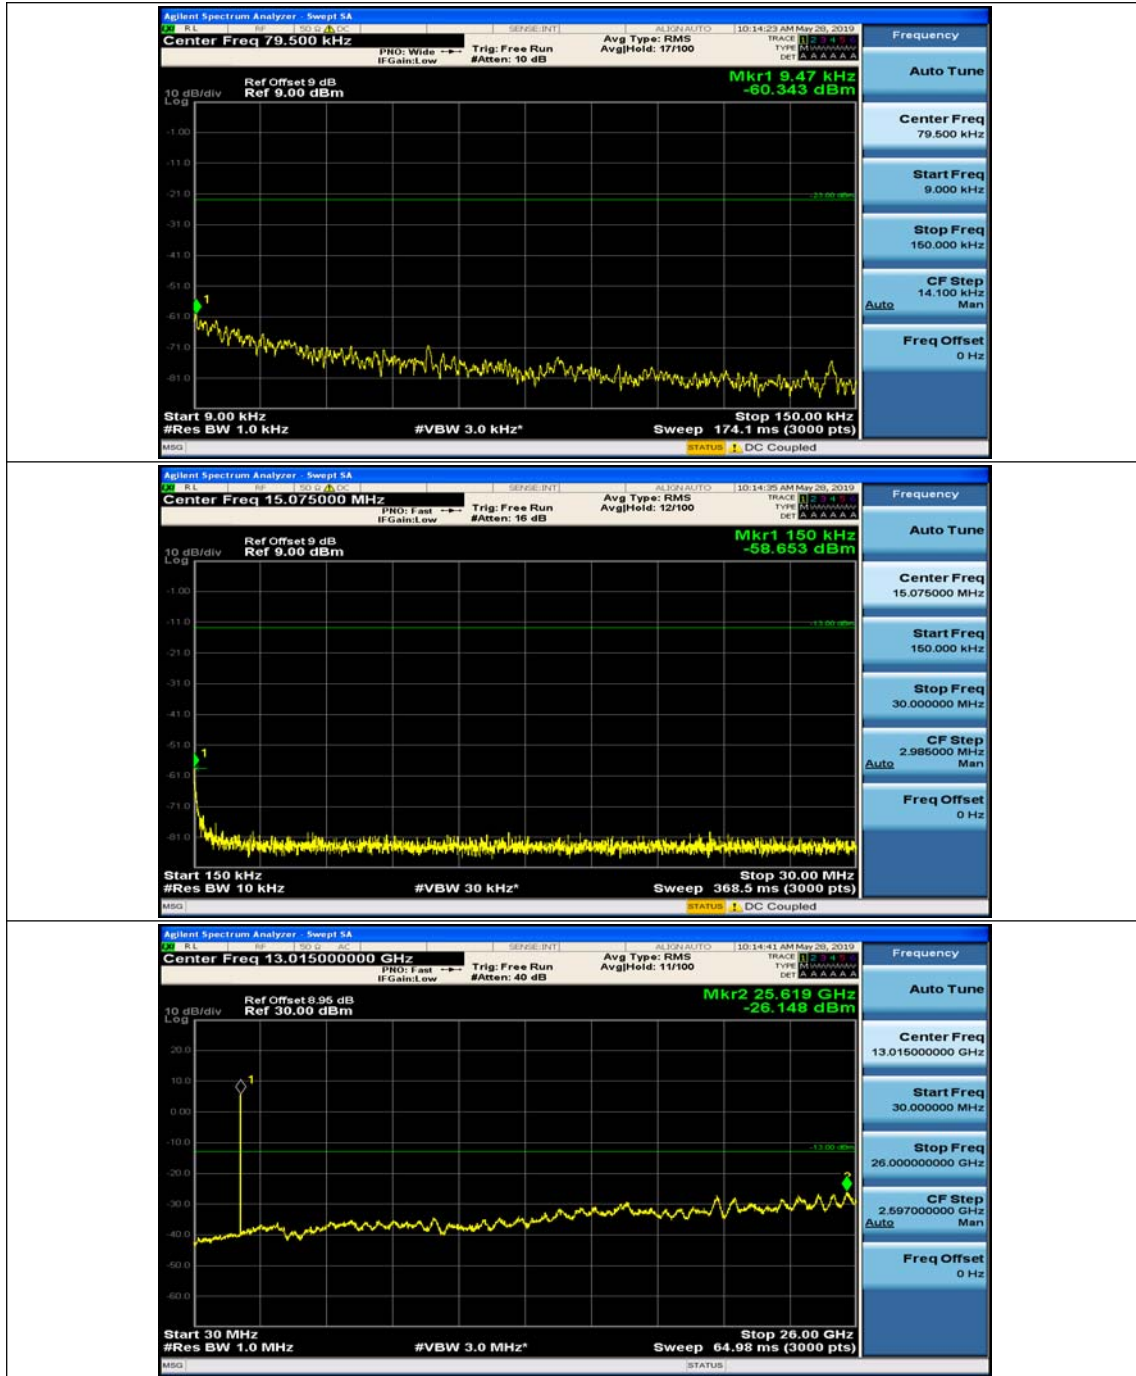

(Channel Bandwidth: 5 MHz)_MCH_16QAM_1RB#12

(Channel Bandwidth: 5 MHz)_HCH_16QAM_1RB#0

(Channel Bandwidth: 5 MHz)_HCH_16QAM_1RB#12

Channel Bandwidth: 10 MHz

Channel Bandwidth: 10 MHz_MCH_QPSK_1RB#0

Channel Bandwidth: 10 MHz_MCH_QPSK_1RB#24