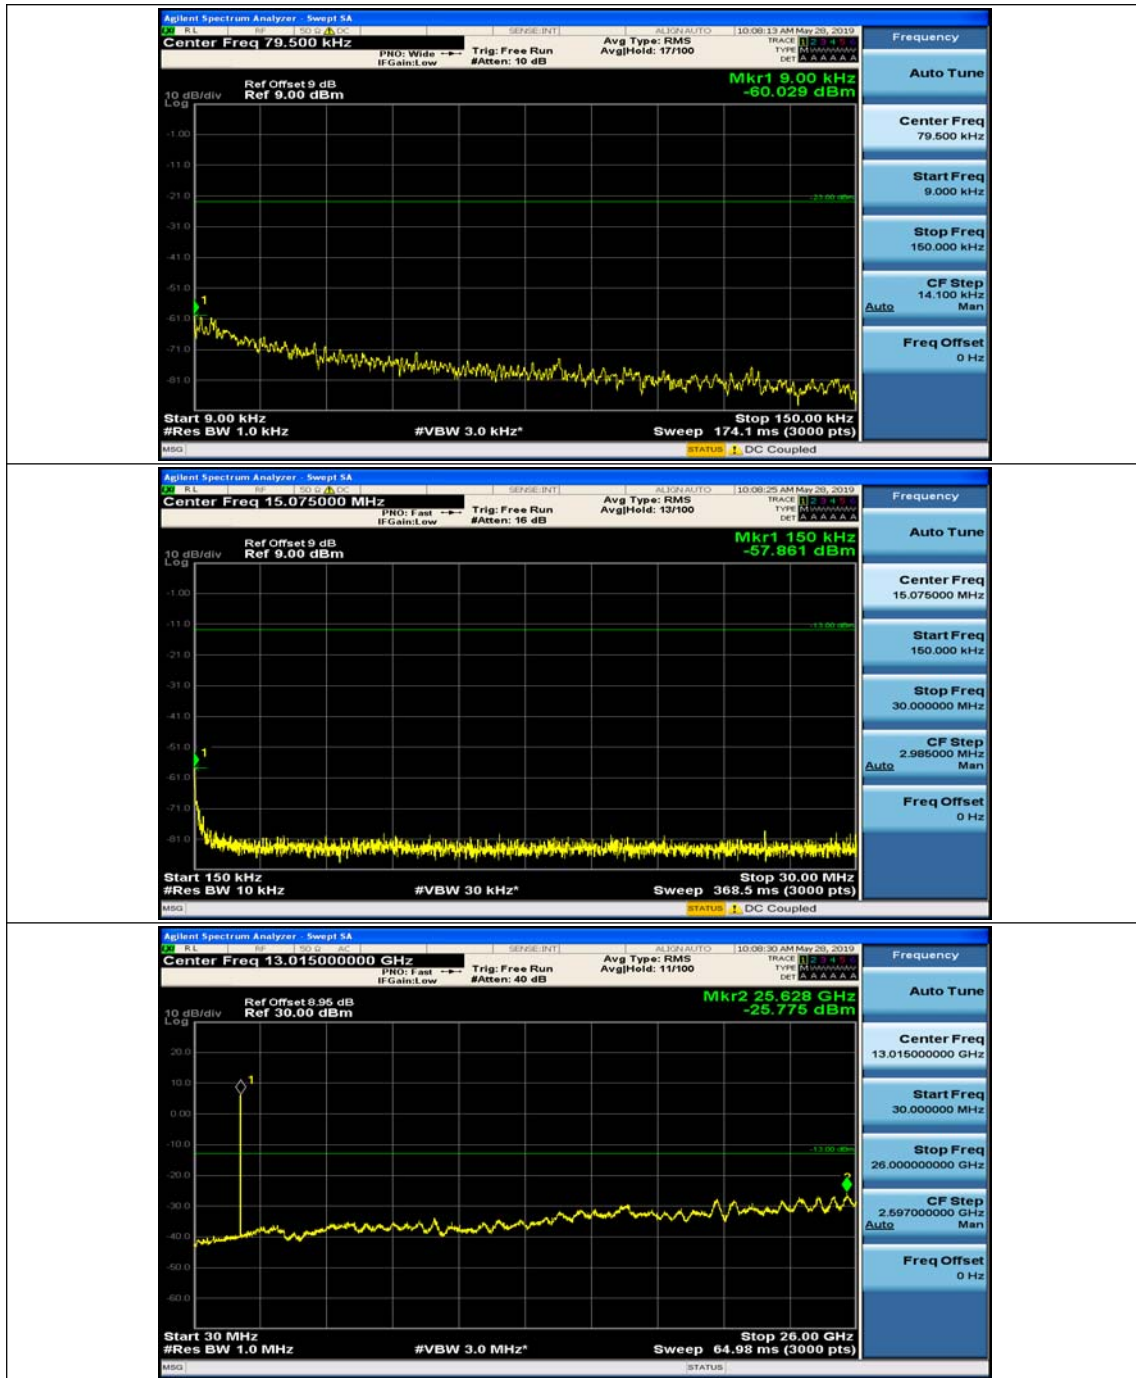

(Channel Bandwidth: 5 MHz)_HCH_QPSK_1RB#0

(Channel Bandwidth: 5 MHz)_HCH_QPSK_1RB#12

(Channel Bandwidth: 5 MHz)_LCH_16QAM_1RB#0

(Channel Bandwidth: 5 MHz)_LCH_16QAM_1RB#12

(Channel Bandwidth: 5 MHz)_MCH_16QAM_1RB#0