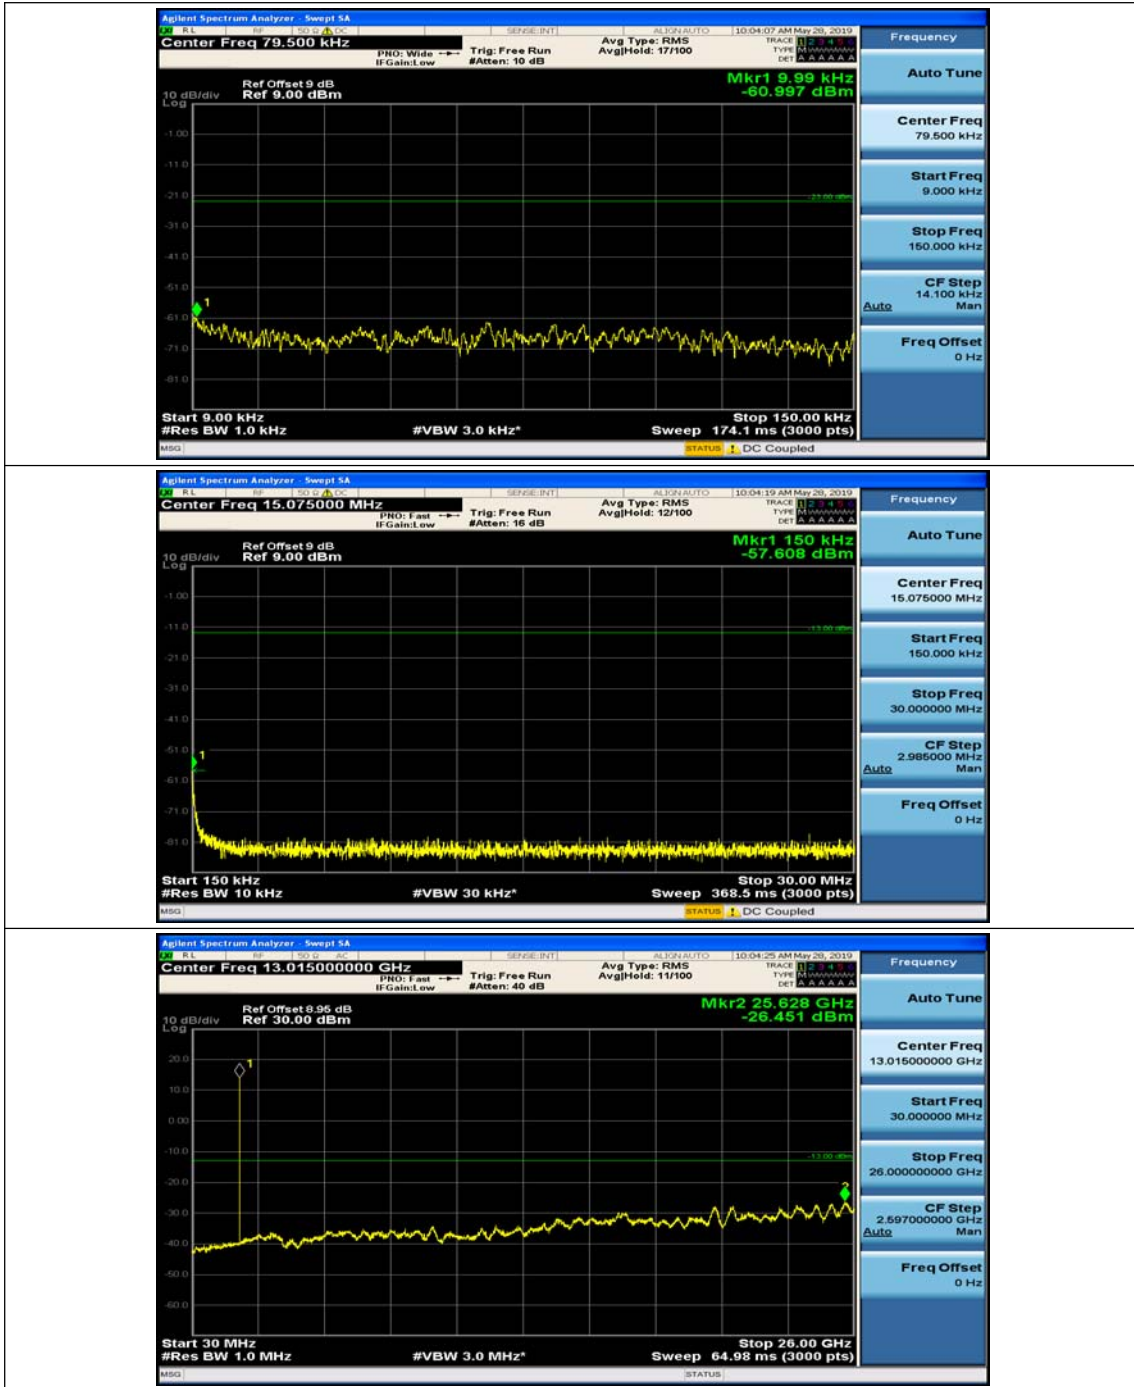

(Channel Bandwidth: 3 MHz)_HCH_QPSK_1RB#0

(Channel Bandwidth: 3 MHz)_HCH_QPSK_1RB#7

(Channel Bandwidth: 3 MHz)_LCH_16QAM_1RB#0

(Channel Bandwidth: 3 MHz)_LCH_16QAM_1RB#7

(Channel Bandwidth: 3 MHz)_MCH_16QAM_1RB#0

(Channel Bandwidth: 3 MHz)_MCH_16QAM_1RB#7

(Channel Bandwidth: 3 MHz)_HCH_16QAM_1RB#0

(Channel Bandwidth: 3 MHz)_HCH_16QAM_1RB#7

Channel Bandwidth: 5 MHz

(Channel Bandwidth: 5 MHz)_MCH_QPSK_1RB#0

(Channel Bandwidth: 5 MHz)_MCH_QPSK_1RB#12