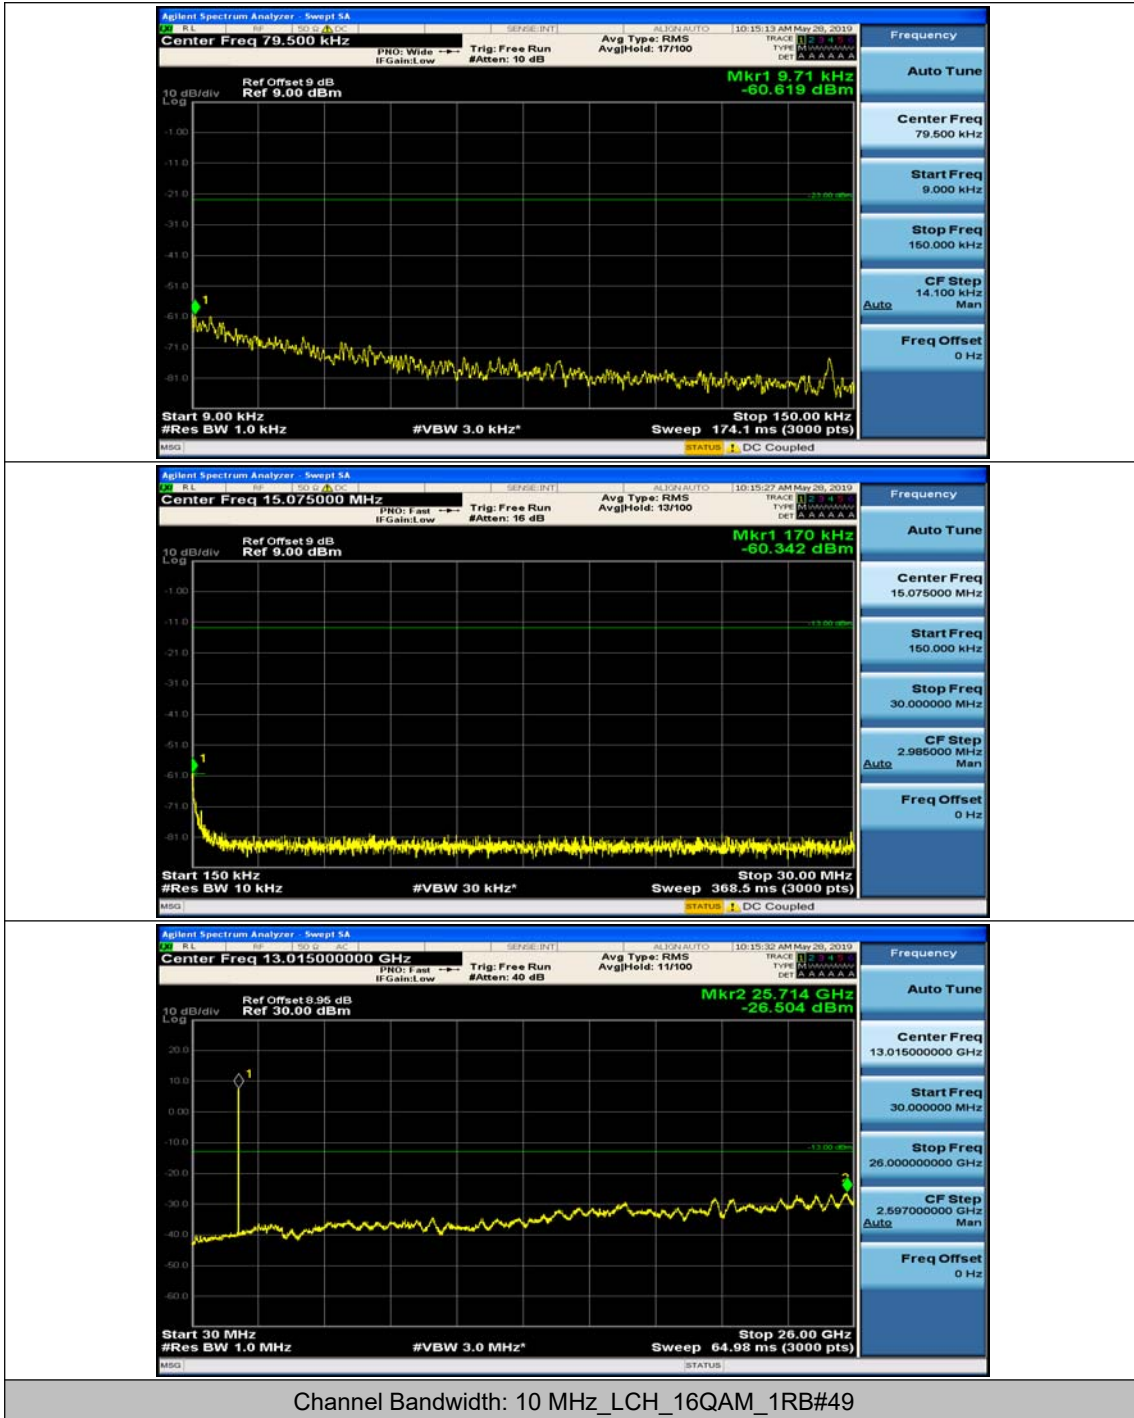

Channel Bandwidth: 10 MHz_HCH_QPSK_1RB#0

Channel Bandwidth: 10 MHz_HCH_QPSK_1RB#24

Channel Bandwidth: 10 MHz_LCH_16QAM_1RB#0

Channel Bandwidth: 10 MHz_LCH_16QAM_1RB#24

Channel Bandwidth: 10 MHz_MCH_16QAM_1RB#0

Channel Bandwidth: 10 MHz_MCH_16QAM_1RB#24

Channel Bandwidth: 10 MHz_HCH_16QAM_1RB#0

Channel Bandwidth: 10 MHz_HCH_16QAM_1RB#24