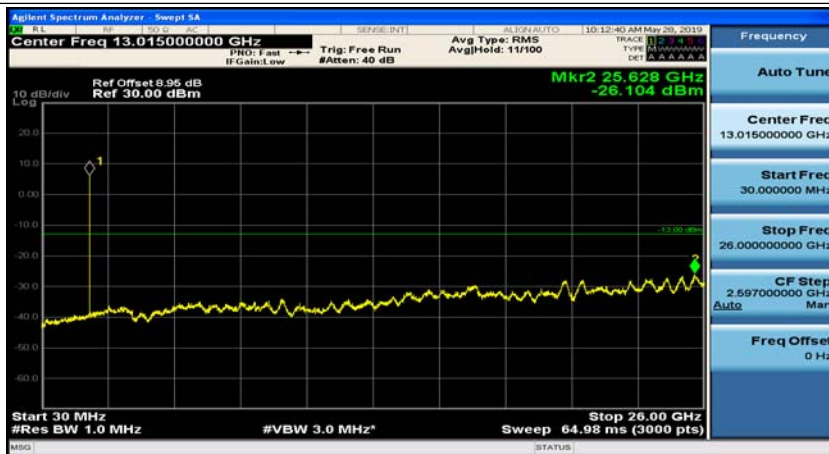

(Channel Bandwidth: 5 MHz)_HCH_16QAM_1RB#0

(Channel Bandwidth: 5 MHz)_HCH_16QAM_1RB#12