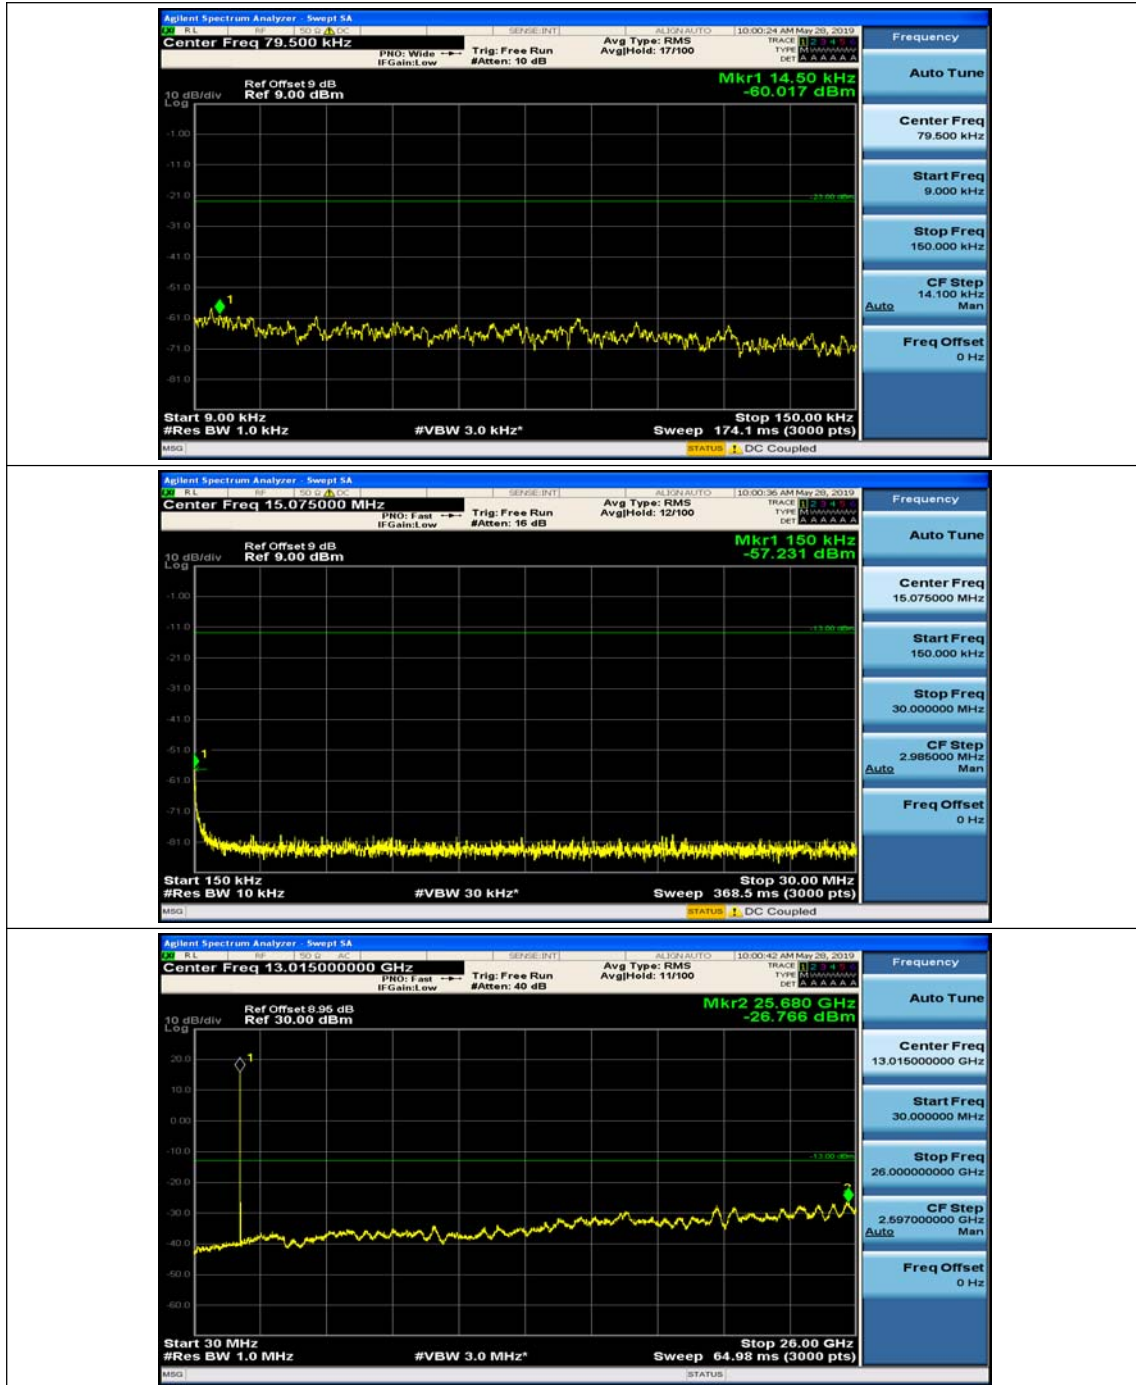

(Channel Bandwidth: 3 MHz)_HCH_QPSK_1RB#0

(Channel Bandwidth: 3 MHz)_HCH_QPSK_1RB#7

(Channel Bandwidth: 3 MHz)_LCH_16QAM_1RB#0

(Channel Bandwidth: 3 MHz)_LCH_16QAM_1RB#7

(Channel Bandwidth: 3 MHz)_MCH_16QAM_1RB#0

(Channel Bandwidth: 3 MHz)_MCH_16QAM_1RB#7

(Channel Bandwidth: 3 MHz)_HCH_16QAM_1RB#0

(Channel Bandwidth: 3 MHz)_HCH_16QAM_1RB#7

Channel Bandwidth: 5 MHz

(Channel Bandwidth: 5 MHz)_MCH_QPSK_1RB#0

(Channel Bandwidth: 5 MHz)_MCH_QPSK_1RB#12