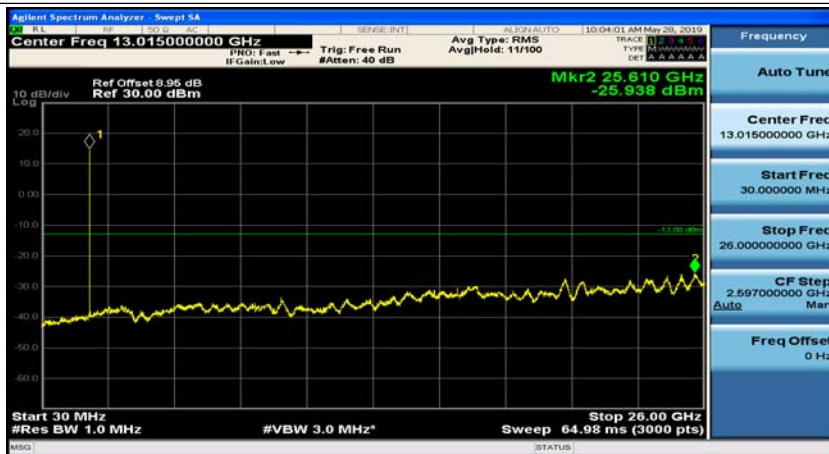

(Channel Bandwidth: 3 MHz)_HCH_QPSK_1RB#0

(Channel Bandwidth: 3 MHz)_HCH_QPSK_1RB#7

(Channel Bandwidth: 3 MHz)_LCH_16QAM_1RB#0

(Channel Bandwidth: 3 MHz)_LCH_16QAM_1RB#7

(Channel Bandwidth: 3 MHz)_MCH_16QAM_1RB#0