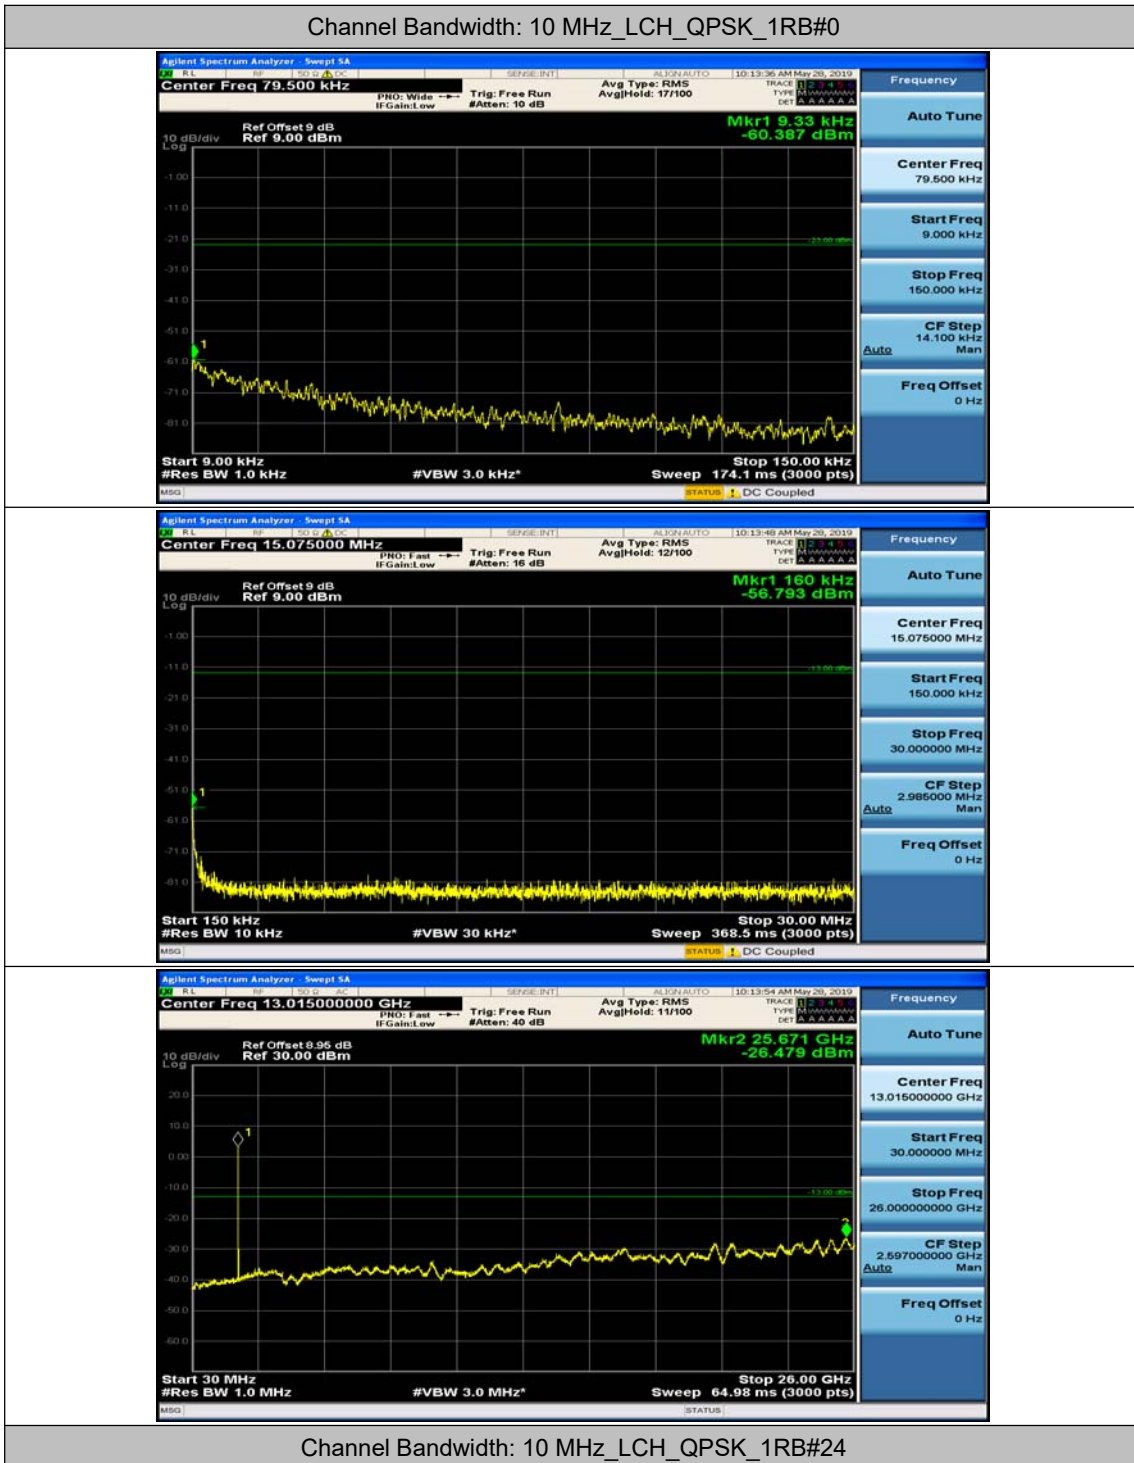

(Channel Bandwidth: 5 MHz)_MCH_16QAM_1RB#12

(Channel Bandwidth: 5 MHz)_HCH_16QAM_1RB#0

(Channel Bandwidth: 5 MHz)_HCH_16QAM_1RB#12

Channel Bandwidth: 10 MHz

Channel Bandwidth: 10 MHz_MCH_QPSK_1RB#0

Channel Bandwidth: 10 MHz_MCH_QPSK_1RB#24