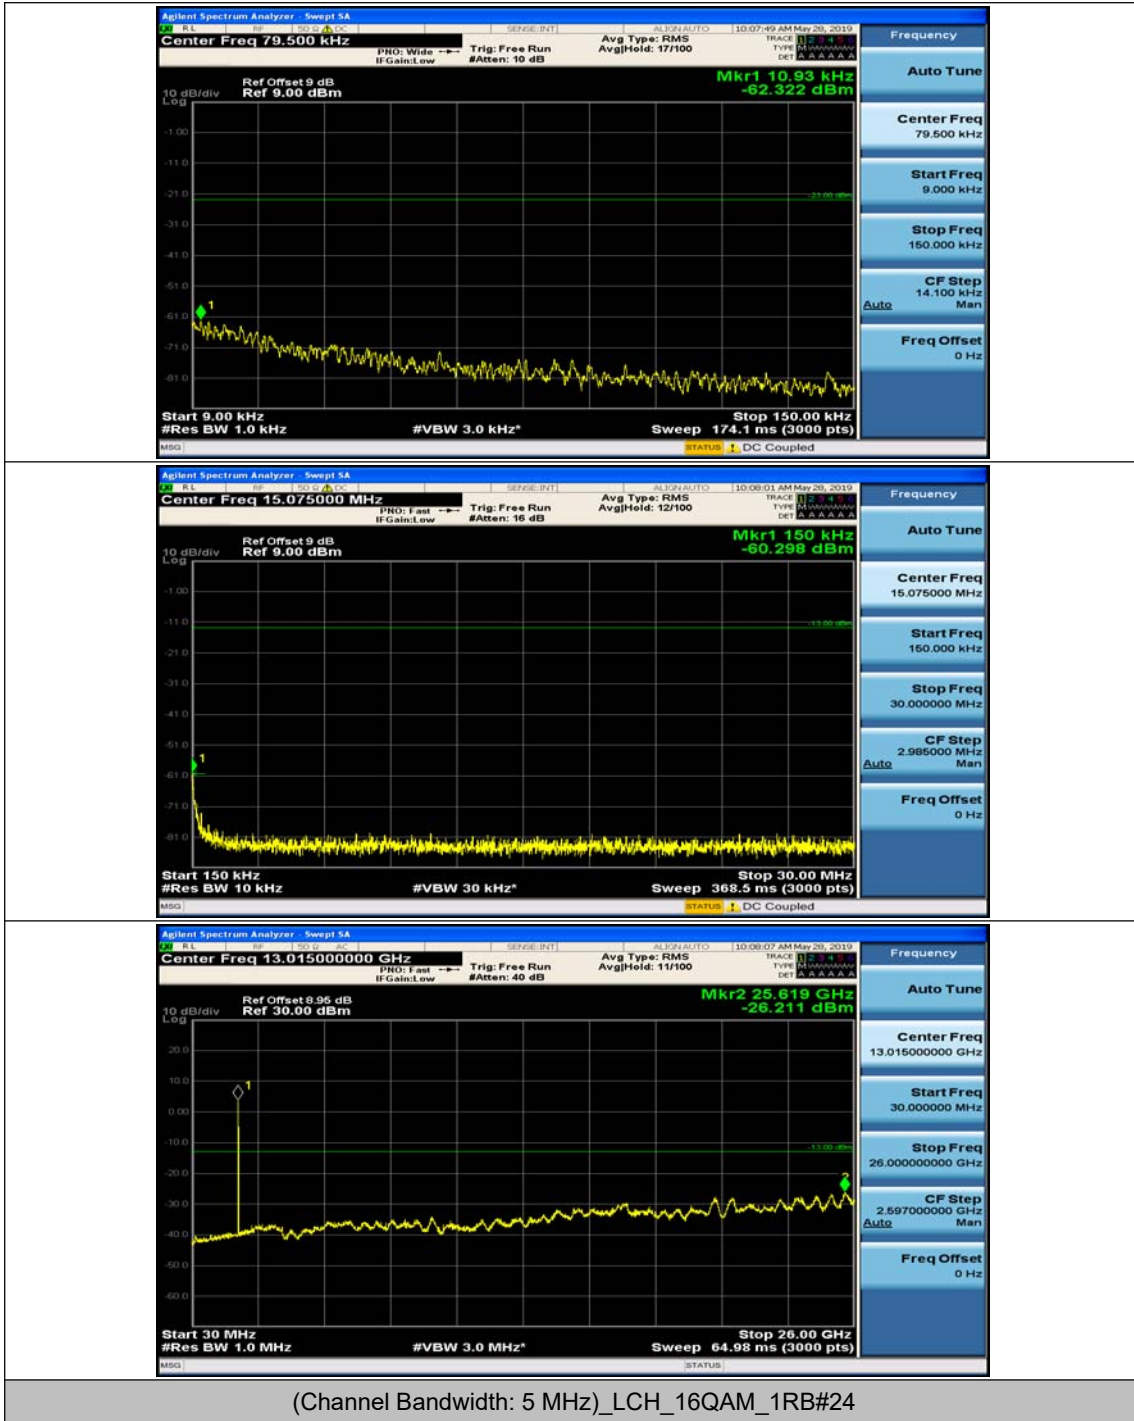

(Channel Bandwidth: 5 MHz)_HCH_QPSK_1RB#0

(Channel Bandwidth: 5 MHz)_HCH_QPSK_1RB#12

(Channel Bandwidth: 5 MHz)_LCH_16QAM_1RB#0

(Channel Bandwidth: 5 MHz)_LCH_16QAM_1RB#12

(Channel Bandwidth: 5 MHz)_MCH_16QAM_1RB#0

(Channel Bandwidth: 5 MHz)_MCH_16QAM_1RB#12

(Channel Bandwidth: 5 MHz)_HCH_16QAM_1RB#0

(Channel Bandwidth: 5 MHz)_HCH_16QAM_1RB#12

Channel Bandwidth: 10 MHz

Channel Bandwidth: 10 MHz_MCH_QPSK_1RB#0

Channel Bandwidth: 10 MHz_MCH_QPSK_1RB#24