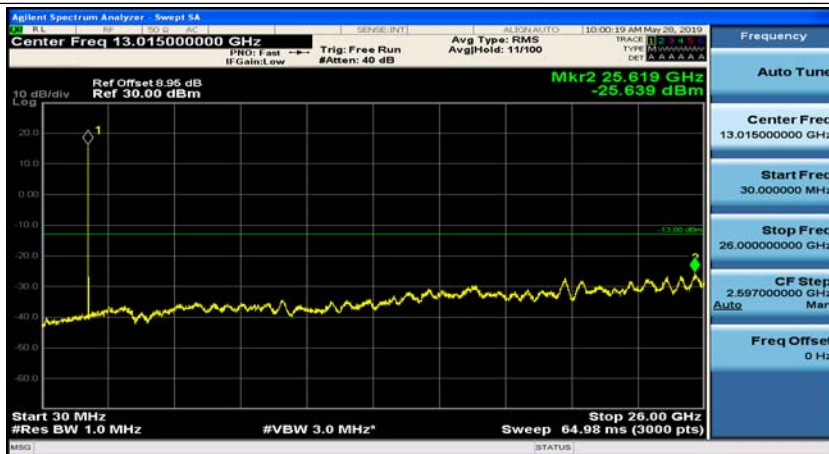

(Channel Bandwidth: 3 MHz)_HCH_QPSK_1RB#0

(Channel Bandwidth: 3 MHz)_HCH_QPSK_1RB#7

(Channel Bandwidth: 3 MHz)_LCH_16QAM_1RB#0

(Channel Bandwidth: 3 MHz)_LCH_16QAM_1RB#7

(Channel Bandwidth: 3 MHz)_MCH_16QAM_1RB#0