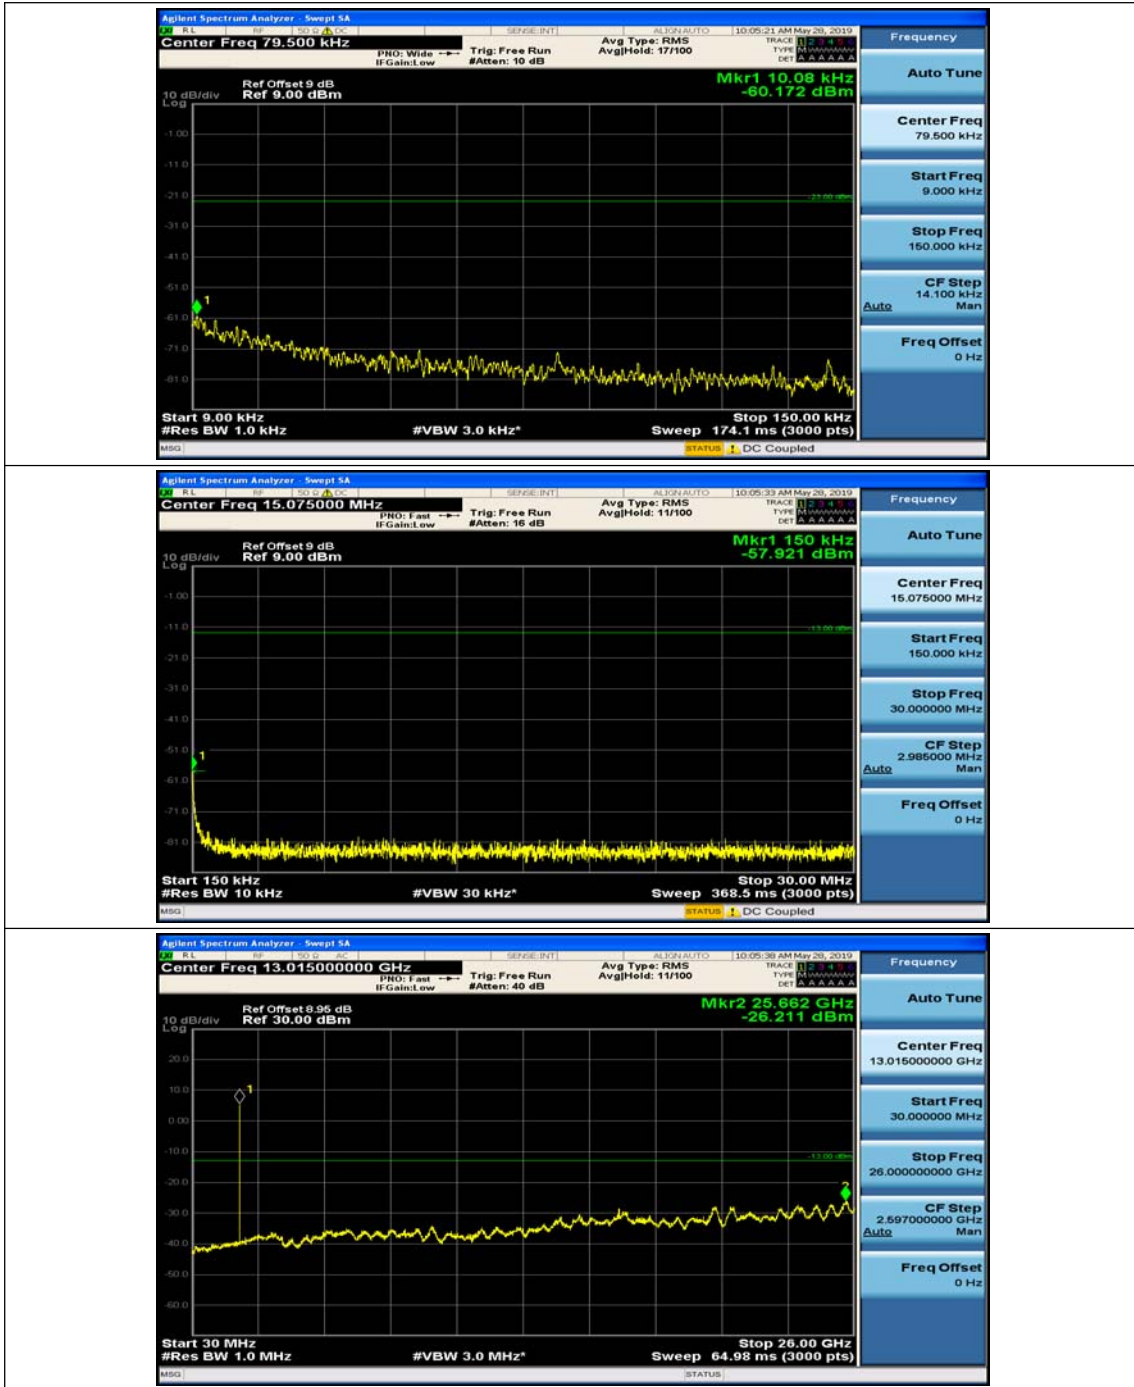

(Channel Bandwidth: 3 MHz)_HCH_QPSK_1RB#0

(Channel Bandwidth: 3 MHz)_HCH_QPSK_1RB#7

(Channel Bandwidth: 3 MHz)_LCH_16QAM_1RB#0

(Channel Bandwidth: 3 MHz)_LCH_16QAM_1RB#7

(Channel Bandwidth: 3 MHz)_MCH_16QAM_1RB#0

(Channel Bandwidth: 3 MHz)_MCH_16QAM_1RB#7

(Channel Bandwidth: 3 MHz)_HCH_16QAM_1RB#0

(Channel Bandwidth: 3 MHz)_HCH_16QAM_1RB#7

Channel Bandwidth: 5 MHz

(Channel Bandwidth: 5 MHz)_MCH_QPSK_1RB#0

(Channel Bandwidth: 5 MHz)_MCH_QPSK_1RB#12