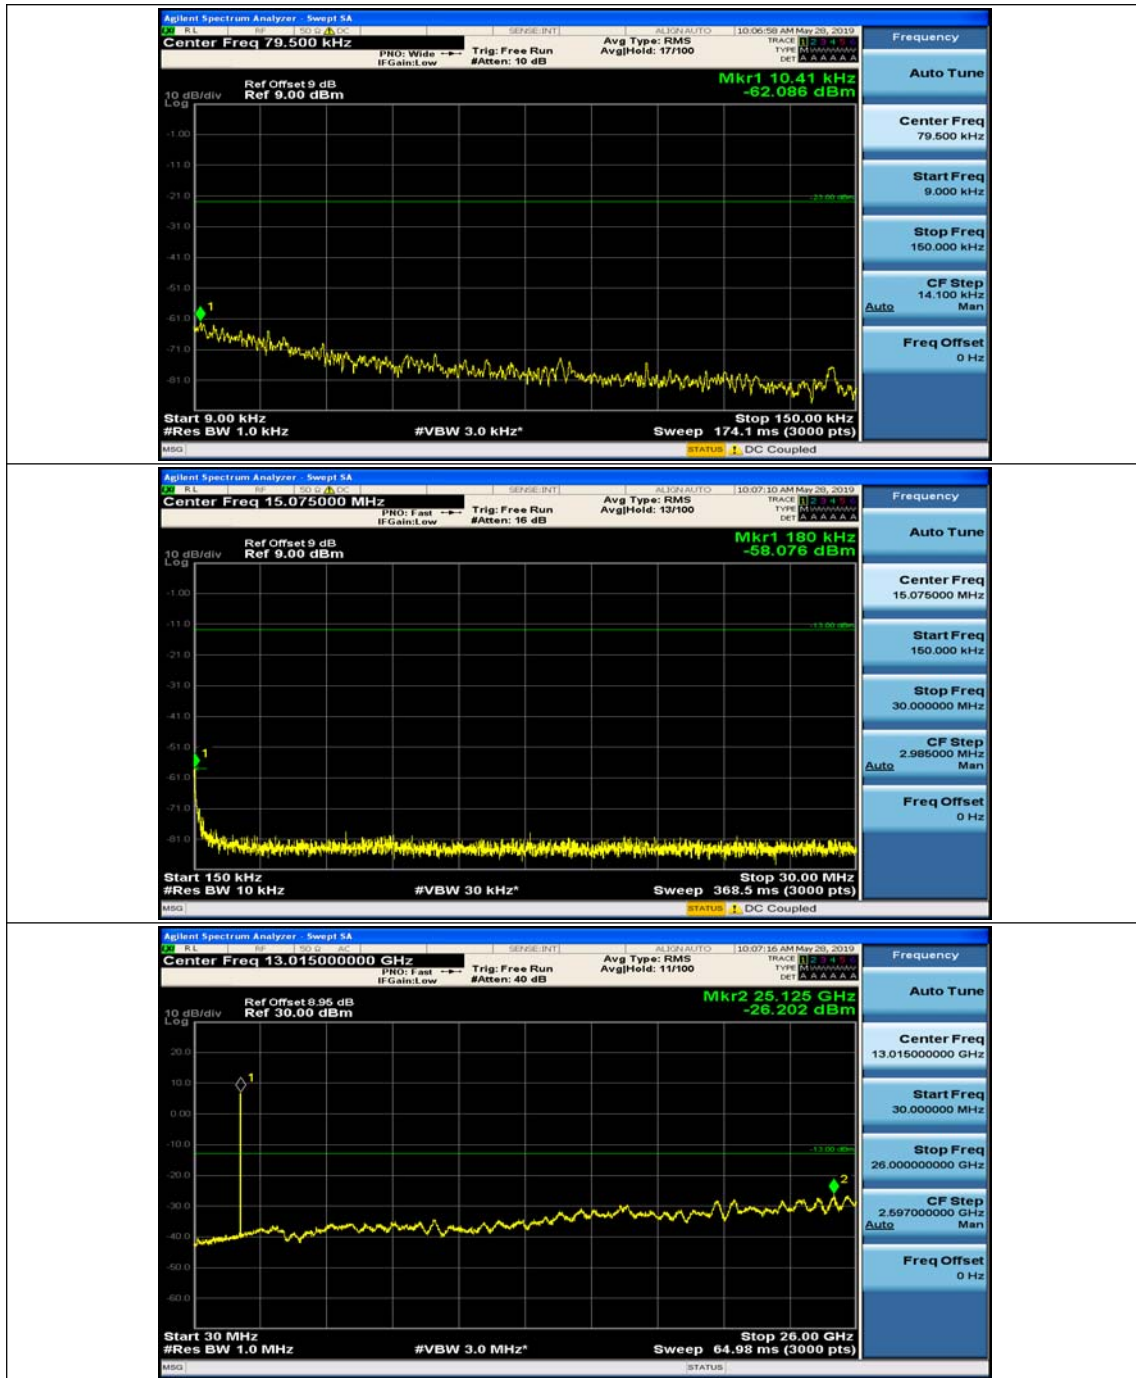

(Channel Bandwidth: 3 MHz)_HCH_QPSK_1RB#0

(Channel Bandwidth: 3 MHz)_HCH_QPSK_1RB#7

(Channel Bandwidth: 3 MHz)_LCH_16QAM_1RB#0

(Channel Bandwidth: 3 MHz)_LCH_16QAM_1RB#7

(Channel Bandwidth: 3 MHz)_MCH_16QAM_1RB#0

(Channel Bandwidth: 3 MHz)_MCH_16QAM_1RB#7

(Channel Bandwidth: 3 MHz)_HCH_16QAM_1RB#0

(Channel Bandwidth: 3 MHz)_HCH_16QAM_1RB#7

Channel Bandwidth: 5 MHz

(Channel Bandwidth: 5 MHz)_MCH_QPSK_1RB#0

(Channel Bandwidth: 5 MHz)_MCH_QPSK_1RB#12

(Channel Bandwidth: 5 MHz)_HCH_QPSK_1RB#0

(Channel Bandwidth: 5 MHz)_HCH_QPSK_1RB#12

(Channel Bandwidth: 5 MHz)_LCH_16QAM_1RB#0

(Channel Bandwidth: 5 MHz)_LCH_16QAM_1RB#12

(Channel Bandwidth: 5 MHz)_MCH_16QAM_1RB#0