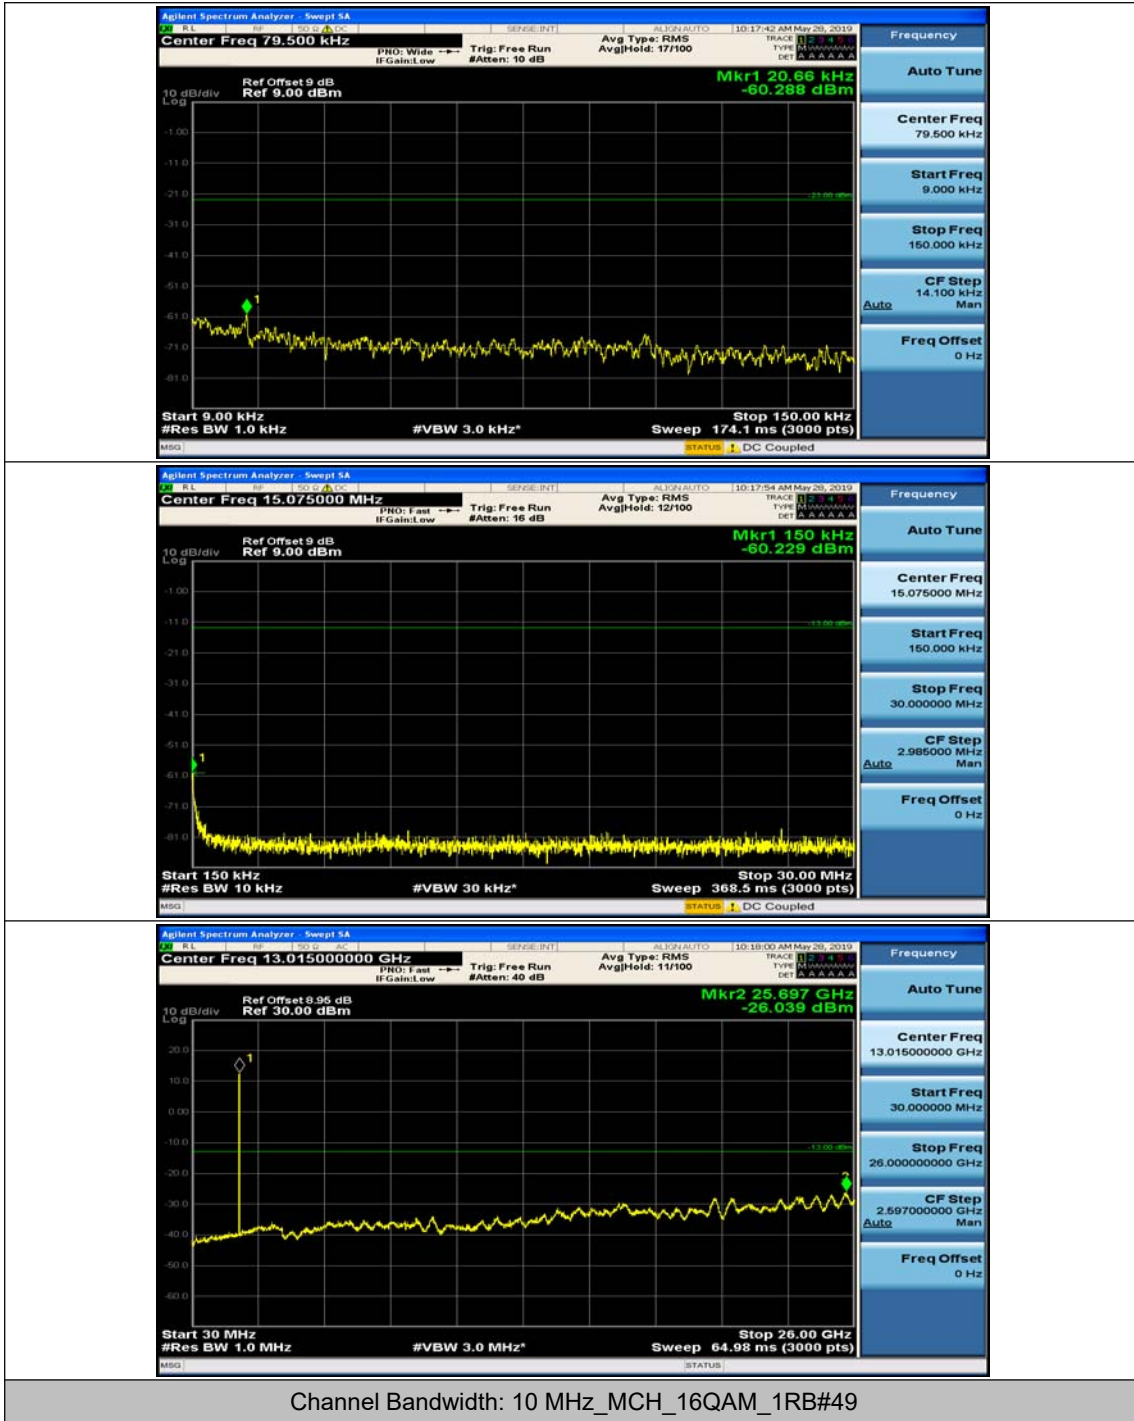

Channel Bandwidth: 10 MHz_HCH_QPSK_1RB#0

Channel Bandwidth: 10 MHz_HCH_QPSK_1RB#24

Channel Bandwidth: 10 MHz_LCH_16QAM_1RB#0

Channel Bandwidth: 10 MHz_LCH_16QAM_1RB#24

Channel Bandwidth: 10 MHz_MCH_16QAM_1RB#0

Channel Bandwidth: 10 MHz_MCH_16QAM_1RB#24

Channel Bandwidth: 10 MHz_HCH_16QAM_1RB#0

Channel Bandwidth: 10 MHz_HCH_16QAM_1RB#24