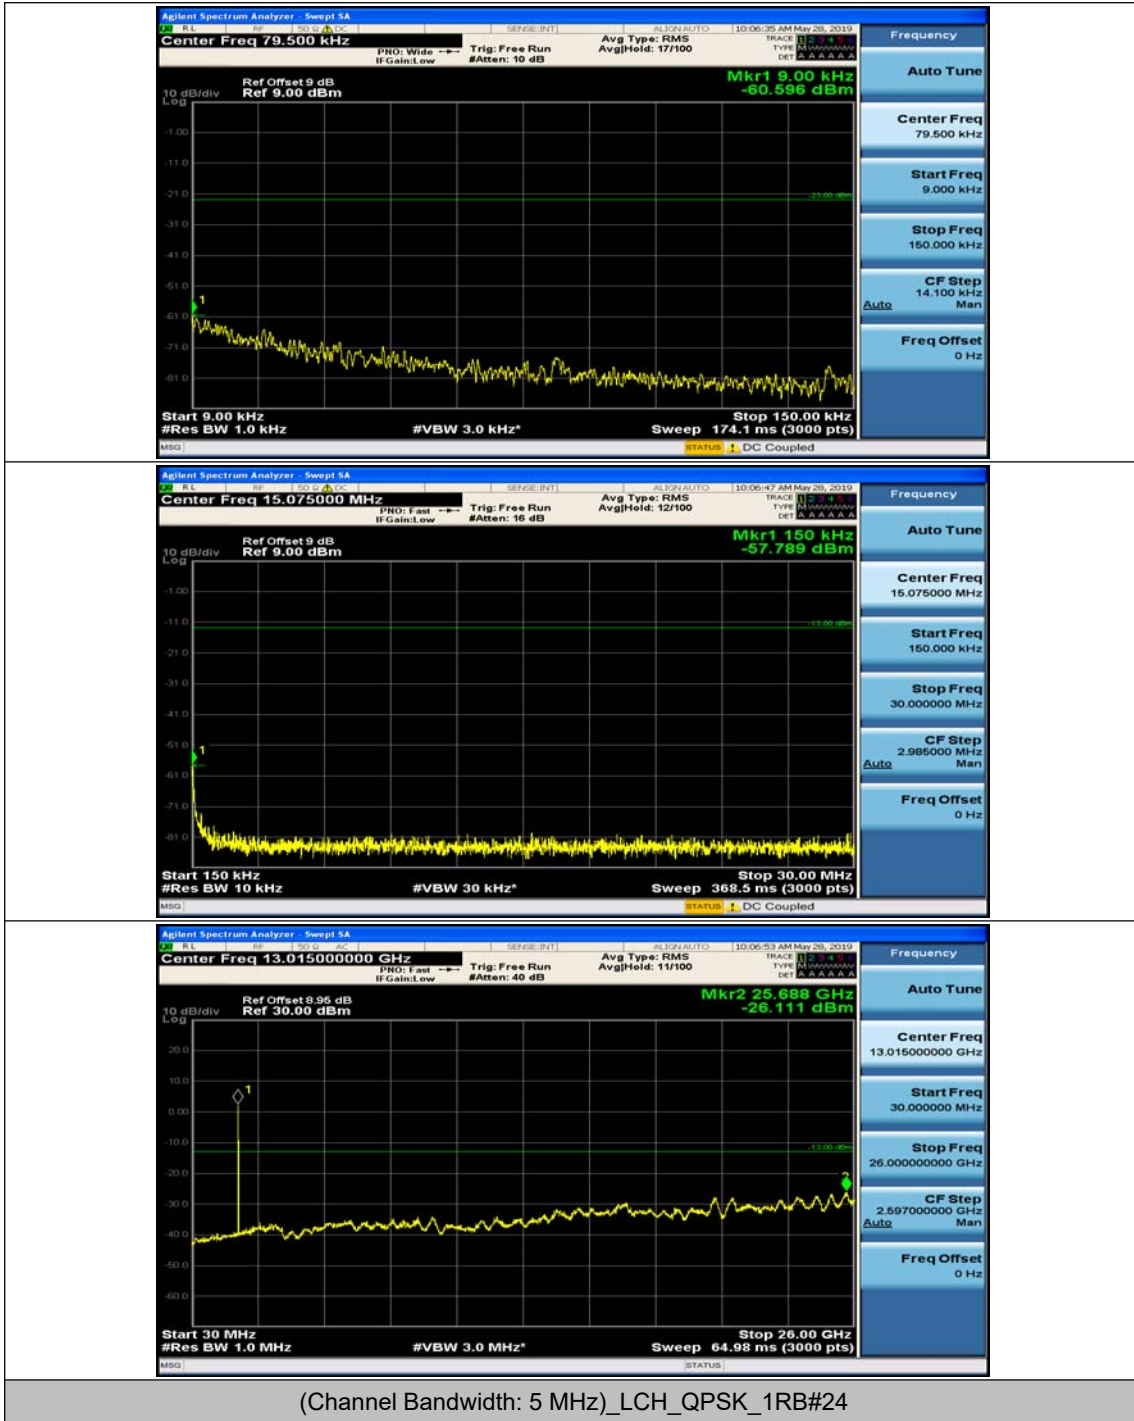

(Channel Bandwidth: 3 MHz)_HCH_QPSK_1RB#0

(Channel Bandwidth: 3 MHz)_HCH_QPSK_1RB#7

(Channel Bandwidth: 3 MHz)_LCH_16QAM_1RB#0

(Channel Bandwidth: 3 MHz)_LCH_16QAM_1RB#7

(Channel Bandwidth: 3 MHz)_MCH_16QAM_1RB#0

(Channel Bandwidth: 3 MHz)_MCH_16QAM_1RB#7

(Channel Bandwidth: 3 MHz)_HCH_16QAM_1RB#0

(Channel Bandwidth: 3 MHz)_HCH_16QAM_1RB#7

Channel Bandwidth: 5 MHz

(Channel Bandwidth: 5 MHz)_MCH_QPSK_1RB#0

(Channel Bandwidth: 5 MHz)_MCH_QPSK_1RB#12

(Channel Bandwidth: 5 MHz)_HCH_QPSK_1RB#0

(Channel Bandwidth: 5 MHz)_HCH_QPSK_1RB#12

(Channel Bandwidth: 5 MHz)_LCH_16QAM_1RB#0

(Channel Bandwidth: 5 MHz)_LCH_16QAM_1RB#12

(Channel Bandwidth: 5 MHz)_MCH_16QAM_1RB#0