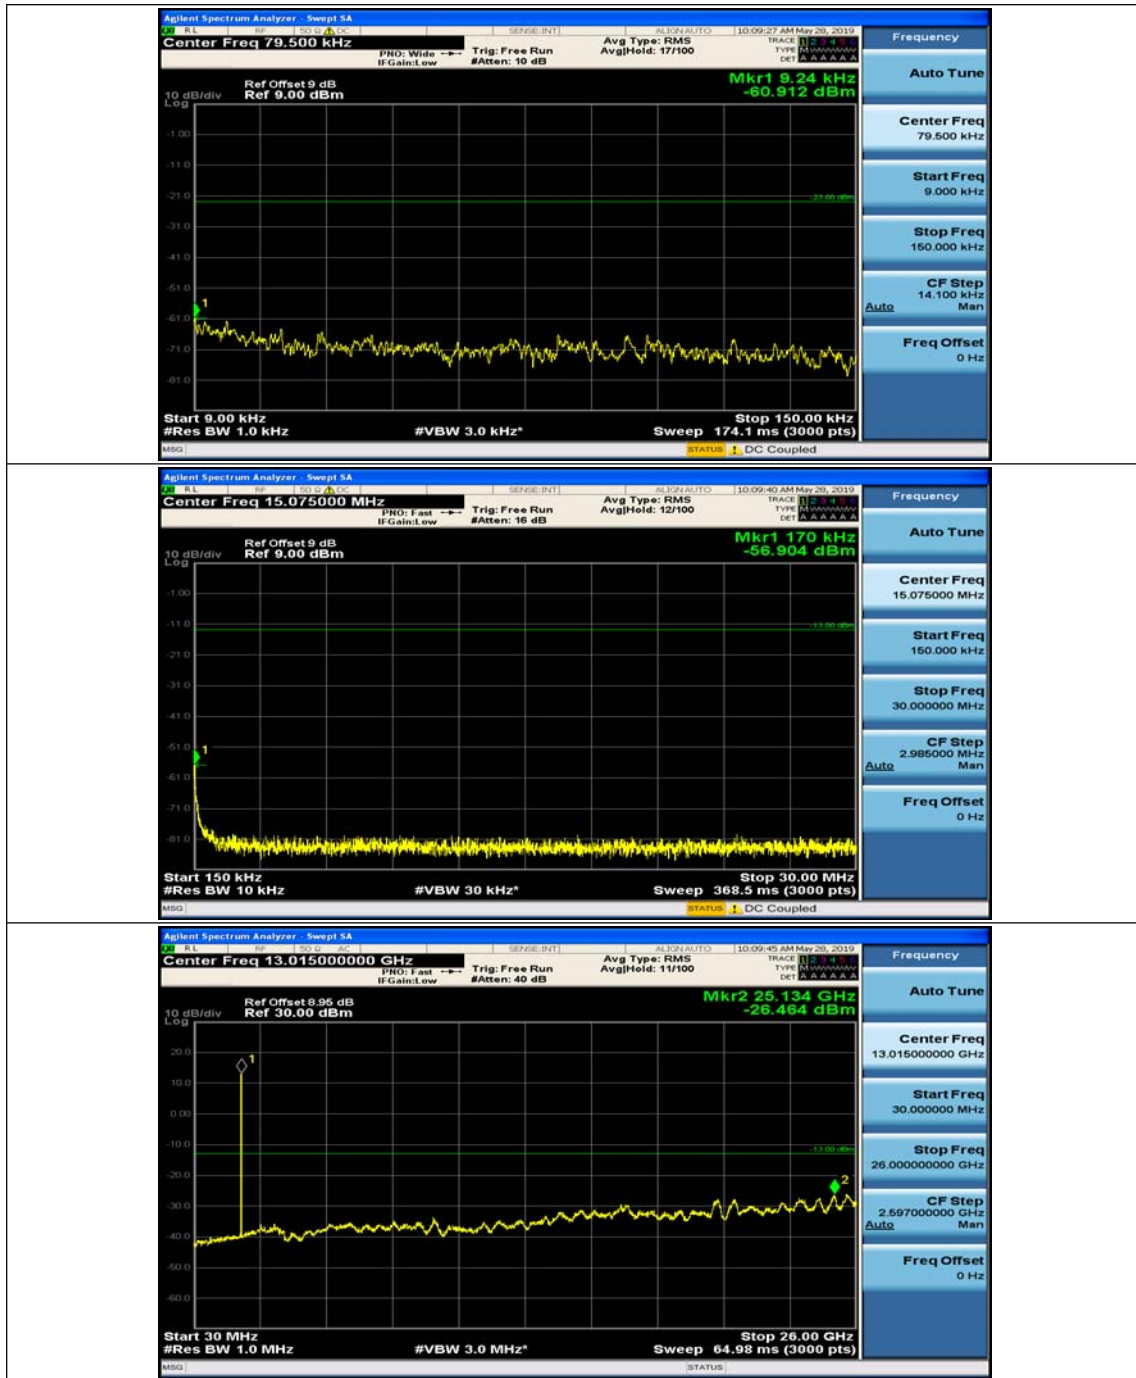

(Channel Bandwidth: 3 MHz)_HCH_QPSK_1RB#0

(Channel Bandwidth: 3 MHz)_HCH_QPSK_1RB#7

(Channel Bandwidth: 3 MHz)_LCH_16QAM_1RB#0

(Channel Bandwidth: 3 MHz)_LCH_16QAM_1RB#7

(Channel Bandwidth: 3 MHz)_MCH_16QAM_1RB#0

(Channel Bandwidth: 3 MHz)_MCH_16QAM_1RB#7

(Channel Bandwidth: 3 MHz)_HCH_16QAM_1RB#0

(Channel Bandwidth: 3 MHz)_HCH_16QAM_1RB#7

Channel Bandwidth: 5 MHz

(Channel Bandwidth: 5 MHz)_MCH_QPSK_1RB#0

(Channel Bandwidth: 5 MHz)_MCH_QPSK_1RB#12

(Channel Bandwidth: 5 MHz)_HCH_QPSK_1RB#0

(Channel Bandwidth: 5 MHz)_HCH_QPSK_1RB#12

(Channel Bandwidth: 5 MHz)_LCH_16QAM_1RB#0

(Channel Bandwidth: 5 MHz)_LCH_16QAM_1RB#12

(Channel Bandwidth: 5 MHz)_MCH_16QAM_1RB#0