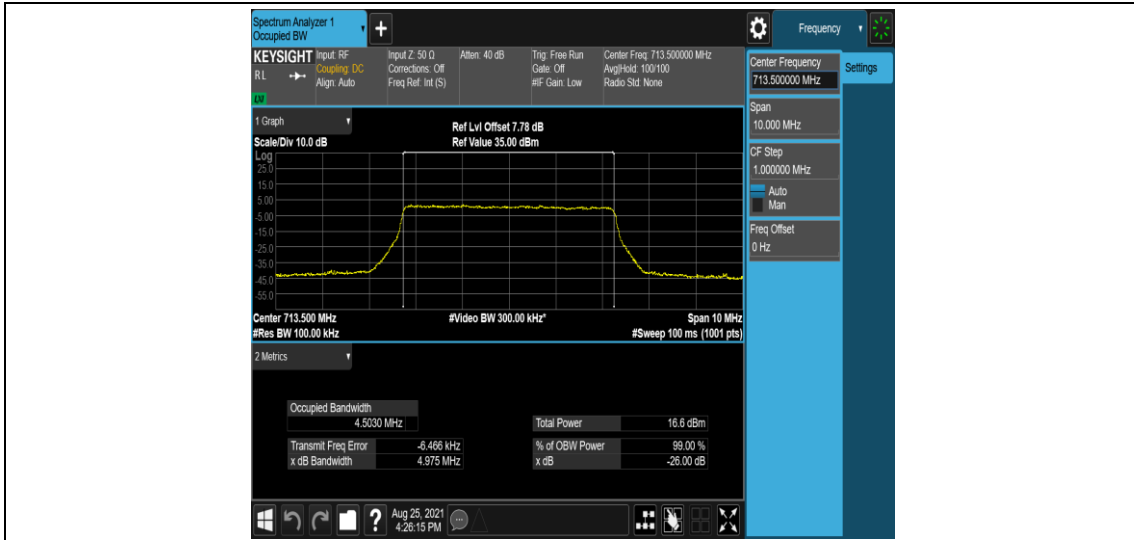

Band12-5MHz-QPSK-23035-25RB#0

Band12-5MHz-QPSK-23095-25RB#0

Band12-5MHz-QPSK-23155-25RB#0

Band12-5MHz-16QAM-23035-25RB#0

Band12-5MHz-16QAM-23095-25RB#0

Band12-5MHz-16QAM-23155-25RB#0

Band12-10MHz-QPSK-23060-50RB#0