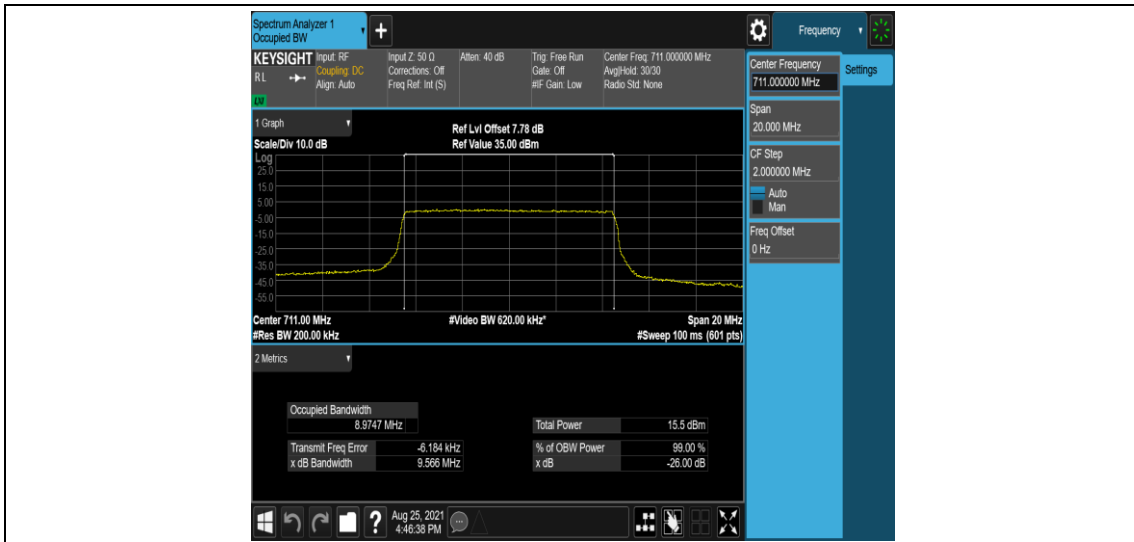

Band12-10MHz-QPSK-23130-50RB#0