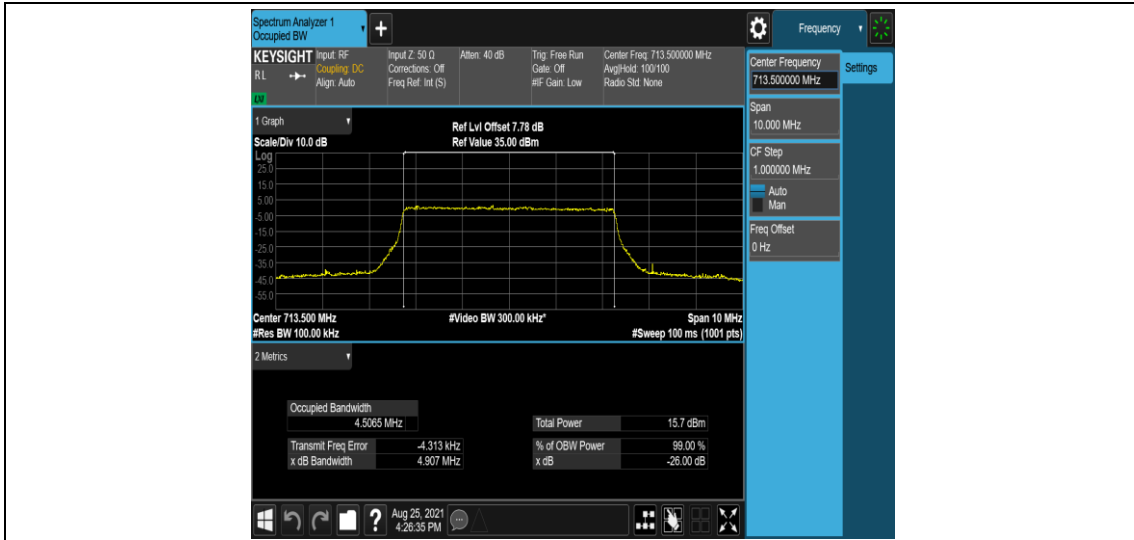

Band12-5MHz-QPSK-23035-25RB#0

Band12-5MHz-QPSK-23095-25RB#0

Band12-5MHz-QPSK-23155-25RB#0

Band12-5MHz-16QAM-23035-25RB#0

Band12-5MHz-16QAM-23095-25RB#0

Band12-5MHz-16QAM-23155-25RB#0

Band12-10MHz-QPSK-23060-50RB#0