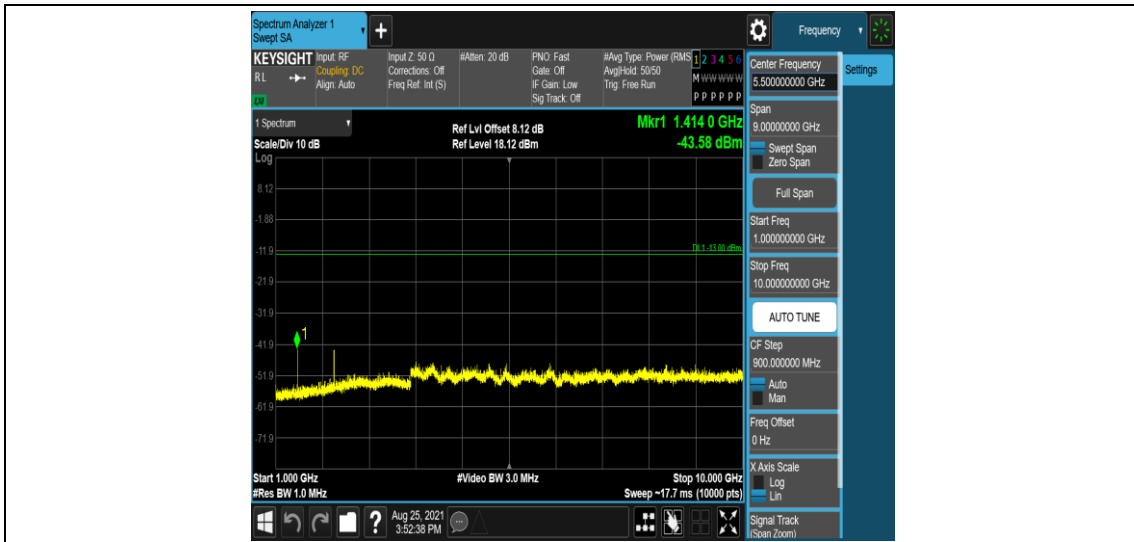

Band12-1.4MHz-16QAM-23095-1RB#0-Range4:1000~10000MHz

Band12-1.4MHz-16QAM-23173-1RB#0-Range1:0.009~0.15MHz