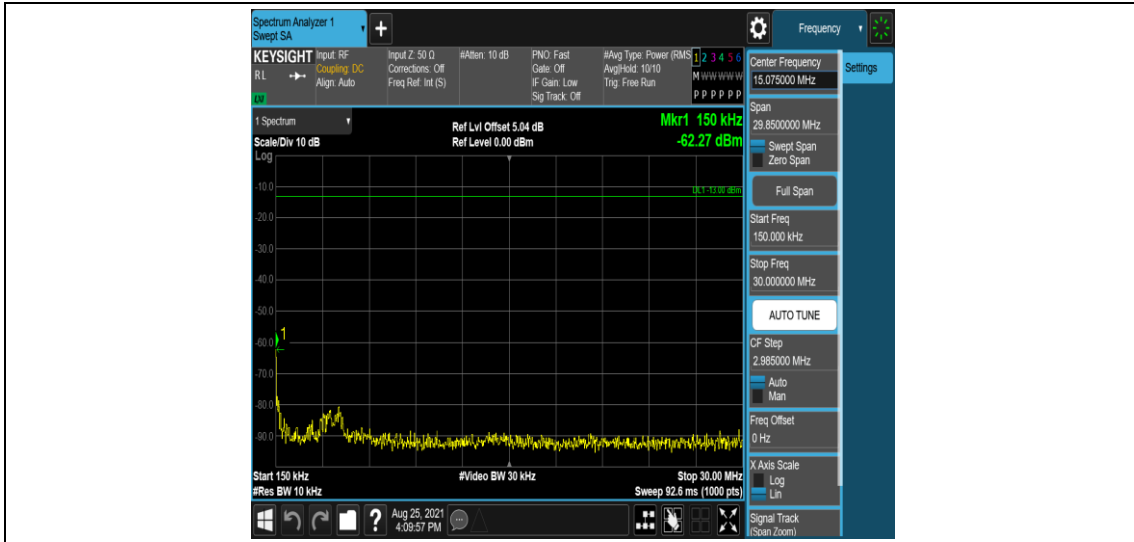

Band12-3MHz-QPSK-23025-1RB#0-Range2:0.15~30MHz

Band12-3MHz-QPSK-23025-1RB#0-Range3:30~1000MHz