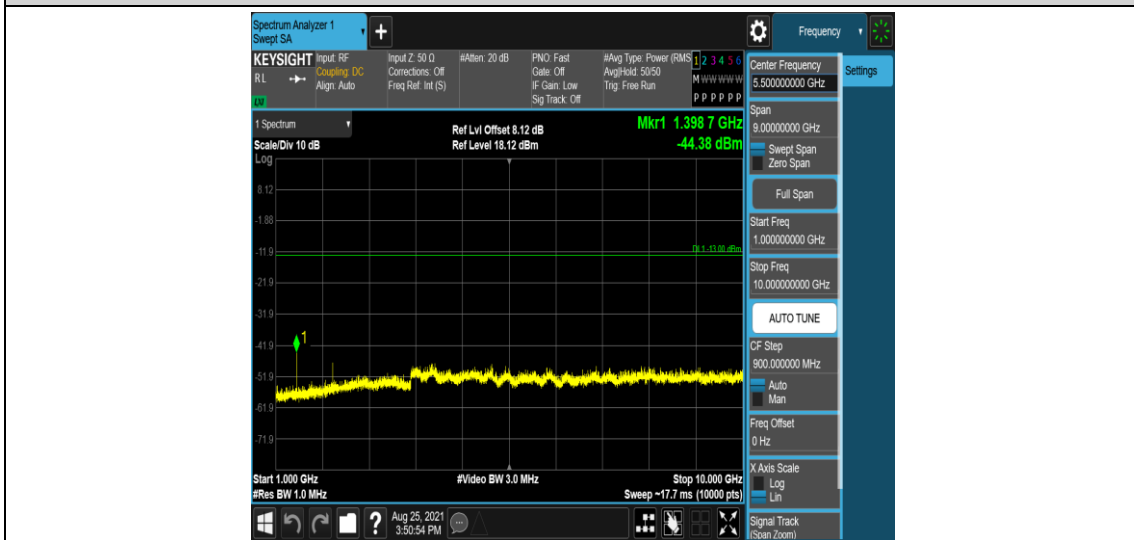

Band12-1.4MHz-16QAM-23017-1RB#0-Range4:1000~10000MHz

Band12-1.4MHz-16QAM-23095-1RB#0-Range1:0.009~0.15MHz