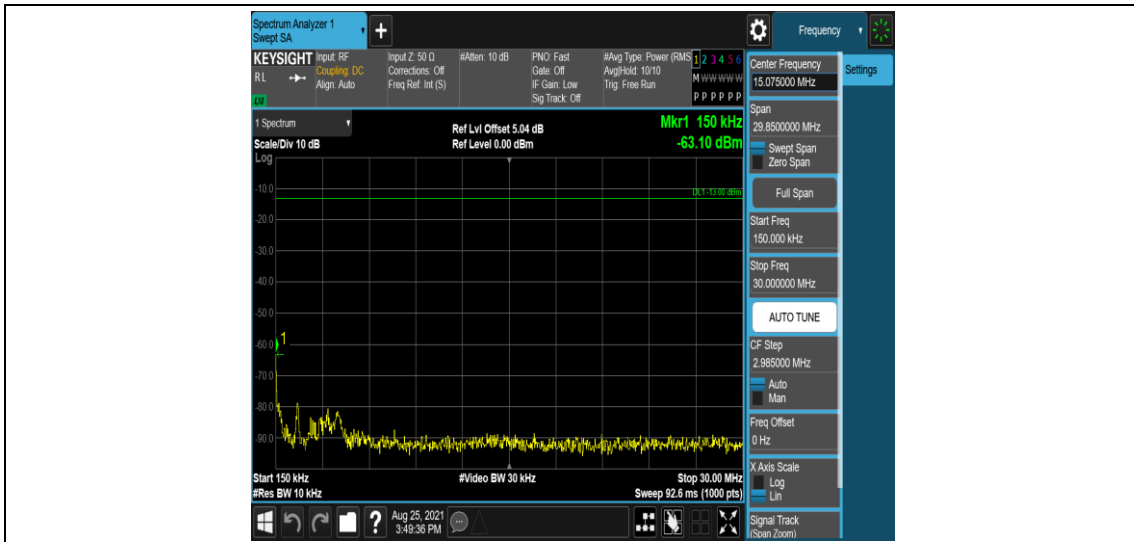

Band12-1.4MHz-QPSK-23017-1RB#0-Range3:30~1000MHz