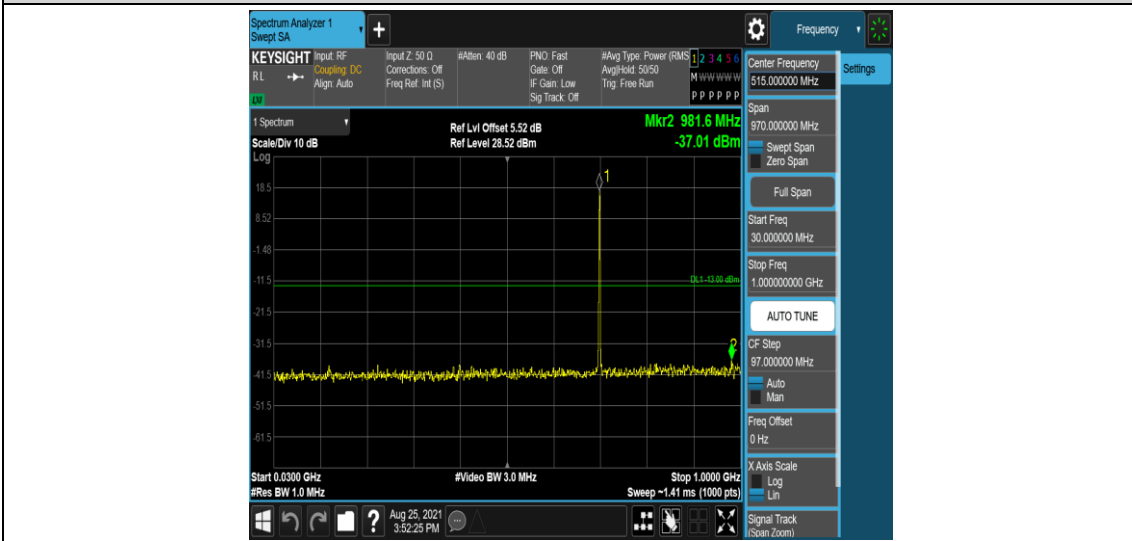

Band12-1.4MHz-16QAM-23017-1RB#0-Range4:1000~10000MHz

Band12-1.4MHz-16QAM-23095-1RB#0-Range1:0.009~0.15MHz

Band12-1.4MHz-16QAM-23095-1RB#0-Range2:0.15~30MHz

Band12-1.4MHz-16QAM-23095-1RB#0-Range3:30~1000MHz