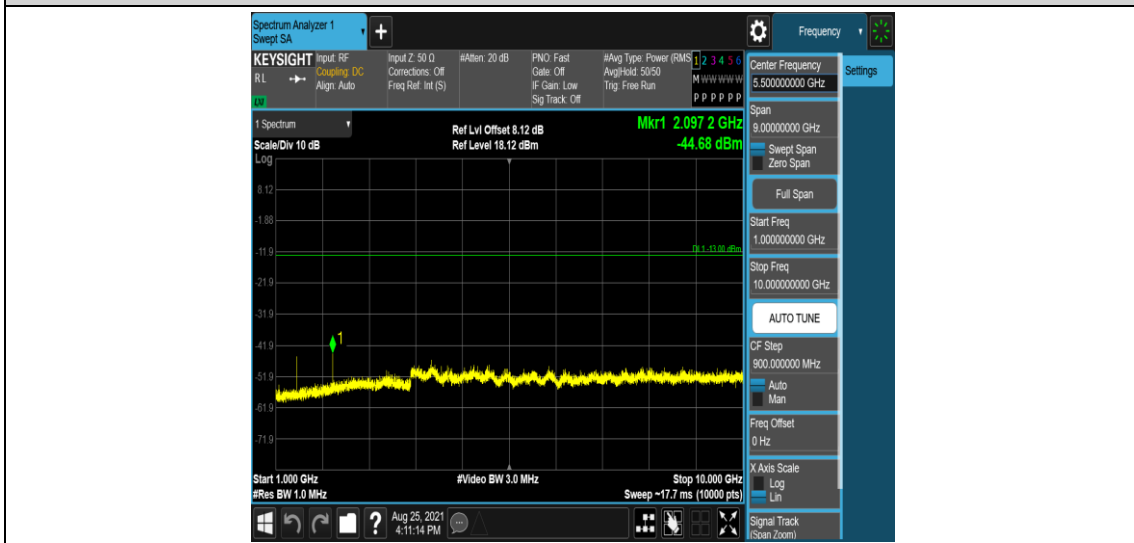

Band12-3MHz-16QAM-23025-1RB#0-Range4:1000~10000MHz

Band12-3MHz-16QAM-23095-1RB#0-Range1:0.009~0.15MHz