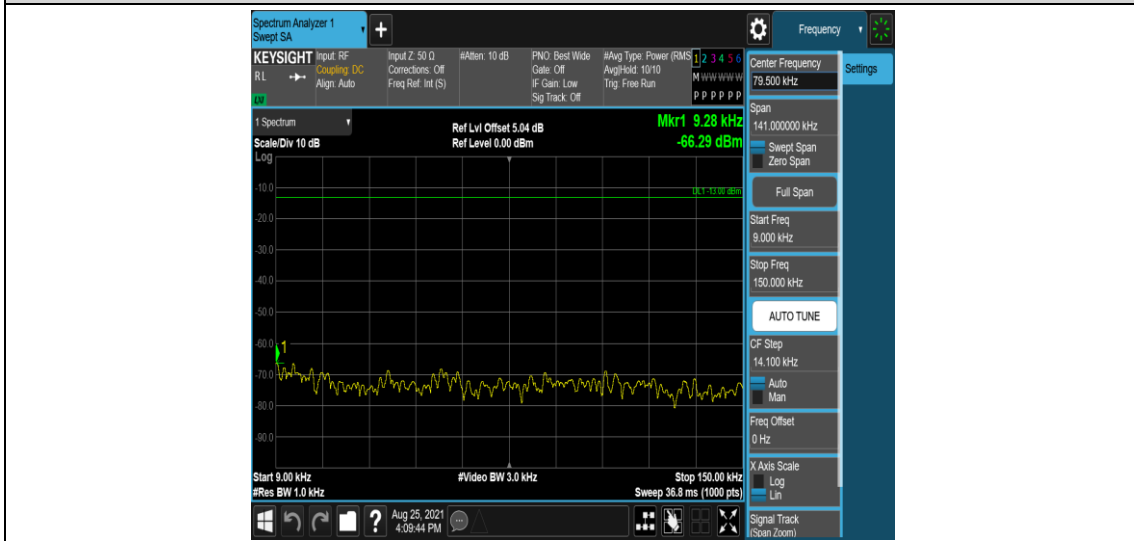

Band12-3MHz-QPSK-23025-1RB#0-Range1:0.009~0.15MHz

Band12-3MHz-QPSK-23025-1RB#0-Range2:0.15~30MHz