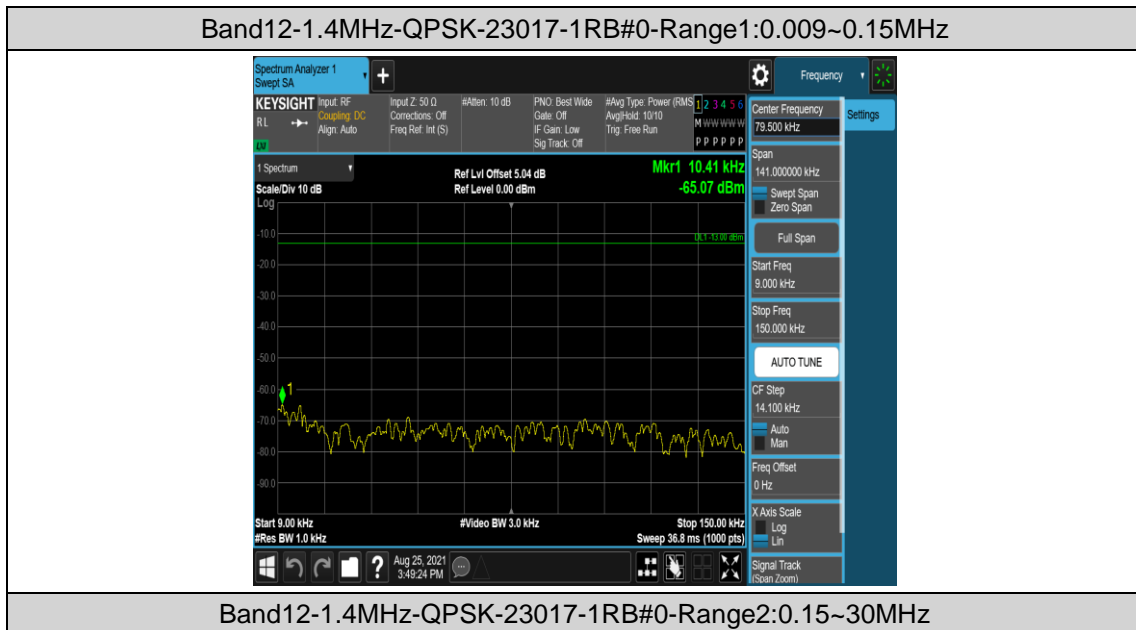

Band12	10MHz	QPSK	23095	1RB#0	Range2:0.15~30MHz	PASS
Band12	10MHz	QPSK	23095	1RB#0	Range3:30~1000MHz	PASS
Band12	10MHz	QPSK	23095	1RB#0	Range4:1000~10000MHz	PASS
Band12	10MHz	QPSK	23130	1RB#0	Range1:0.009~0.15MHz	PASS
Band12	10MHz	QPSK	23130	1RB#0	Range2:0.15~30MHz	PASS
Band12	10MHz	QPSK	23130	1RB#0	Range3:30~1000MHz	PASS
Band12	10MHz	QPSK	23130	1RB#0	Range4:1000~10000MHz	PASS
Band12	10MHz	16QAM	23060	1RB#0	Range1:0.009~0.15MHz	PASS
Band12	10MHz	16QAM	23060	1RB#0	Range2:0.15~30MHz	PASS
Band12	10MHz	16QAM	23060	1RB#0	Range3:30~1000MHz	PASS
Band12	10MHz	16QAM	23060	1RB#0	Range4:1000~10000MHz	PASS
Band12	10MHz	16QAM	23095	1RB#0	Range1:0.009~0.15MHz	PASS
Band12	10MHz	16QAM	23095	1RB#0	Range2:0.15~30MHz	PASS
Band12	10MHz	16QAM	23095	1RB#0	Range3:30~1000MHz	PASS
Band12	10MHz	16QAM	23095	1RB#0	Range4:1000~10000MHz	PASS
Band12	10MHz	16QAM	23130	1RB#0	Range1:0.009~0.15MHz	PASS
Band12	10MHz	16QAM	23130	1RB#0	Range2:0.15~30MHz	PASS
Band12	10MHz	16QAM	23130	1RB#0	Range3:30~1000MHz	PASS
Band12	10MHz	16QAM	23130	1RB#0	Range4:1000~10000MHz	PASS

Test Graphs